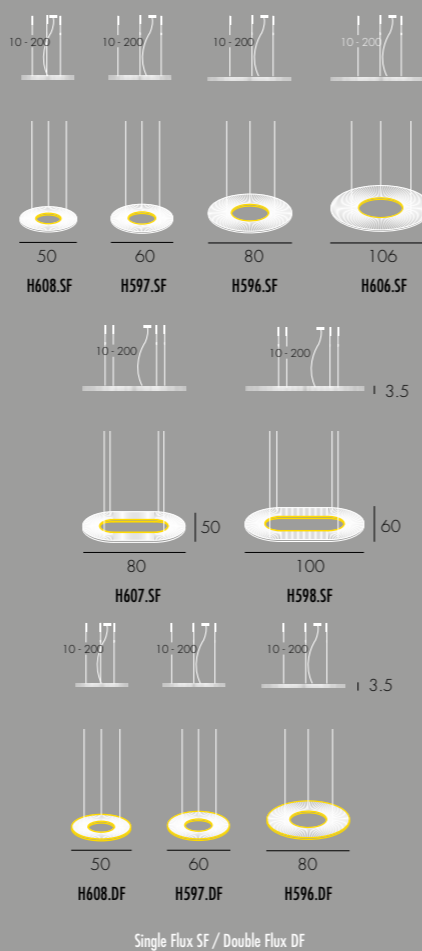

FINITION RUBAN/RIBBON/STOFFBAND

blanc/white

* Émission source

Single Flux SF / Double Flux DF

Iris suspensions verticales

Suspensions verticales en ruban blanc et éclairage LED. Câble d'alimentation transparent.

Vertical pendants in white ribbon.

Warm white LED lighting. Transparent power cable.

RÉF.	DIMENSIONS	SOURCES	CERTIFICATIONS
H604.SF	Ø. 50 CM	Flex LEDs - 52W (3500 Lm*) - 100-240VAC 50-60Hz	IP 20 CE UL standard compatible 960°C
H604.DF	Ø. 50 CM	Flex LEDs - 45W (3300 Lm*) - 100-240VAC 50-60Hz	IP 20 CE UL standard compatible 960°C
H594.SF	Ø. 60 CM - 1 KG	Flex LEDs - 40W (3750 Lm*) - 100-240VAC 50-60Hz	IP 20 CE UL standard compatible 960°C
H594.DF	Ø. 60 CM - 1 KG	Flex LEDs - 50W (5200 Lm*) - 100-240VAC 50-60Hz	IP 20 CE UL standard compatible 960°C
H593.SF	Ø. 80 CM - 1,5 KG	Flex LEDs - 52W (5000 Lm*) - 100-240VAC 50-60Hz	IP 20 CE UL standard compatible 960°C
H593.DF	Ø. 80 CM - 1,5 KG	Flex LEDs - 70W (6900 Lm*) - 100-240VAC 50-60Hz	IP 20 CE UL standard compatible 960°C
H603.SF	Ø. 106 CM	Flex LEDs - 150W (14000 Lm*) - 100-240VAC 50-60Hz	IP 20 CE UL standard compatible 960°C
H605.SF	H. 80 L. 50 CM	Flex LEDs - 70W (6500 Lm*) - 100-240VAC 50-60Hz	IP 20 CE UL standard compatible 960°C
H595.SF	H. 100 L. 60 CM - 2 KG	Flex LEDs - 80W (7750 Lm*) - 100-240VAC 50-60Hz	IP 20 CE UL standard compatible 960°C

Option dimmable 1 : variation 1-10V - 10V PWM - Résistance

Option dimmable 2 : variation Dali-Push-Dim

Option cache-piton 1 : cache-piton cylindrique multiproduits (jusqu'à 300 W)

Option cache-piton 2 : trappe encastrée passe-fils (pour cloison sèche jusqu'à 10 produits)

FINITION RUBAN/RIBBON/STOFFBAND

blanc/white

* Émission source