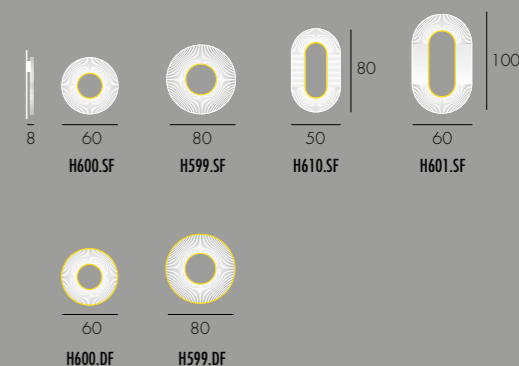

FINITION RUBAN/RIBBON/STOFFBAND

blanc/white

* Émission source

Single Flux SF / Double Flux DF