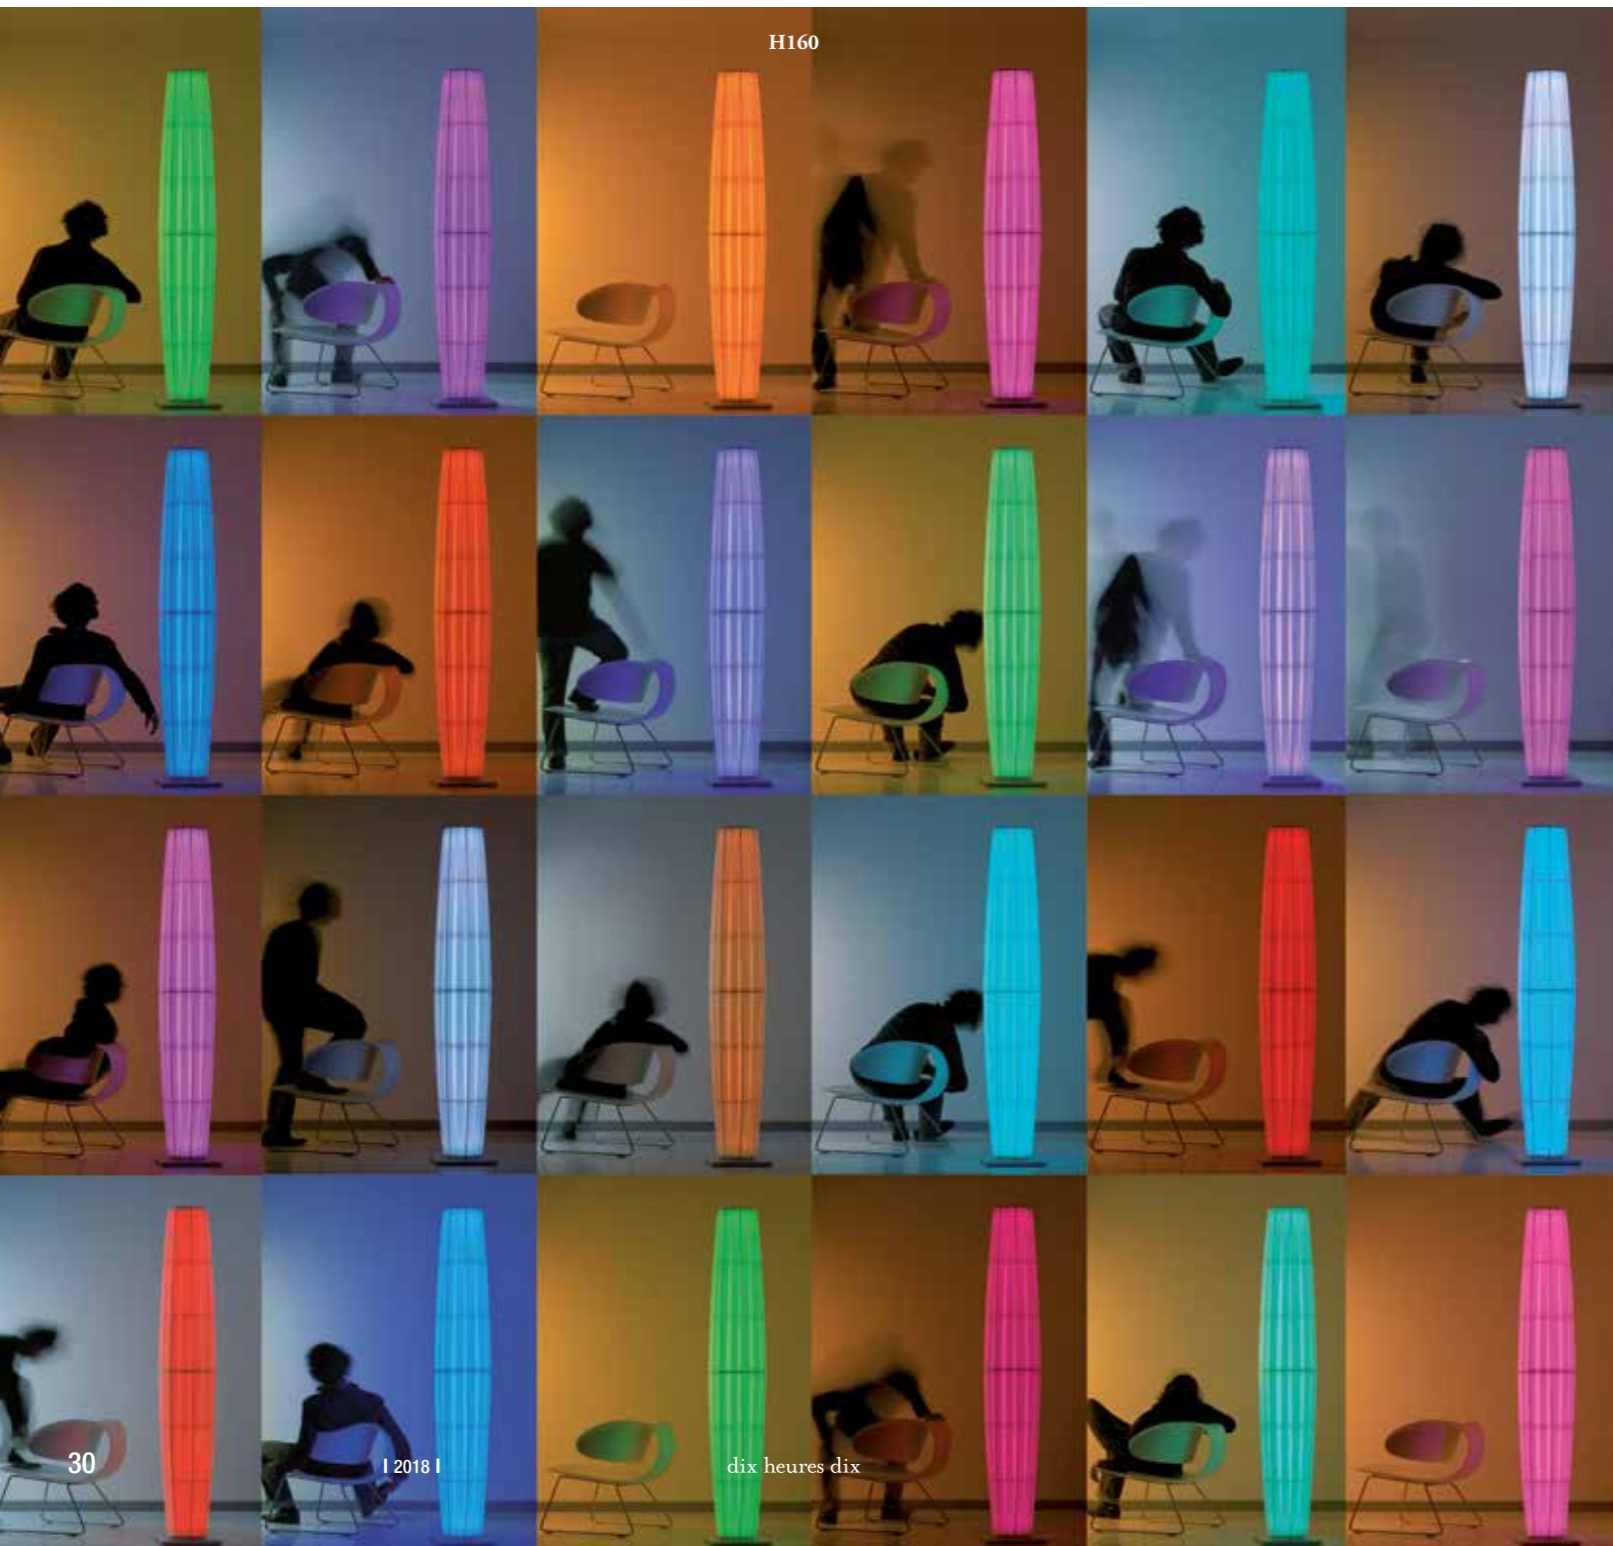

COLONNE RGBW / LAMPADAIRE

LAMPADAIRE COLONNE RGBW / DESIGN FABRICE BERRUX

Lampadaire en ruban blanc. Éclairage trichromatique constitué de trois flex LED avec contrôle par télécommande à fonctions multiples (on/off, 7 couleurs pré-réglées, variation en boucle continue, réglages indépendants de chaque couleur).
Floor lamp in white ribbon. Three-colour Flex LED lighting with a remote control (on/off, 7 pre-selected colours, fading and independent settings for each colour).