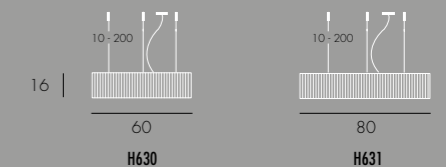

FINITION RUBAN/RIBBON/STOFFBAND

blanc/white

* Émission source