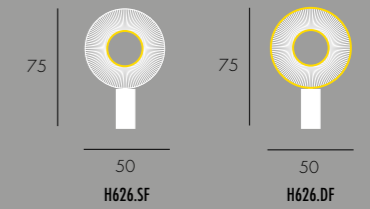

FINITION RUBAN/RIBBON/STOFFBAND

blanc/white

* Émission source

Single Flux SF / Double Flux DF