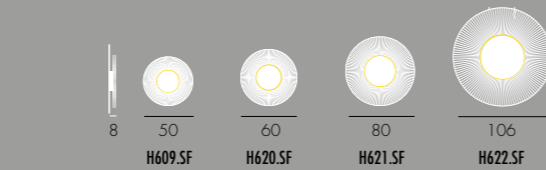

Single Flux SF / Double Flux DF