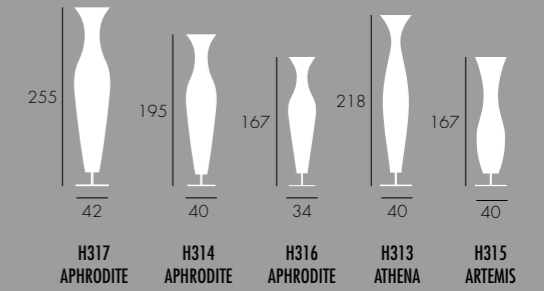

Maria

Suspension en feutre et diffusant en PMMA satiné.
Pendant lamp in felt textile and diffusing disc in frosted PMMA.

RÉFÉRENCE	DIMENSIONS	SOURCES	CERTIFICATIONS
H449	H. 55 Ø 80 CM	1 x 60W / E27	IP 20 CE UL standard compatible

FINITION ABAT-JOUR/SHADE/SCHIRM

gris clair

Aphrodite, Artémis & Athéna

Lampadaires en tissu stretch sur structure acier.
Socle en acier gris grainé ou en inox brossé.
Textile déhoussable et lavable. Câble d'alimentation transparent.

Floor lamps in stretch with steel structure. Grey metal foot or brushed stainless steel foot. Removable stretch cover, suitable for washing. Transparent power cable.

RÉFÉRENCE	DIMENSIONS	SOURCES	CERTIFICATIONS
H313	H. 218 Ø 32 CM	6 x 60W / E27	IP 20 CE UL standard compatible
H314	H. 195 Ø 41 CM	5 x 60W / E27	IP 20 CE UL standard compatible
H315	H. 167 Ø 40 CM	4 x 60W / E27	IP 20 CE UL standard compatible
H316	H. 167 Ø 35 CM	4 x 60W / E27	IP 20 CE UL standard compatible
H317	H. 225 Ø 47 CM	6 x 60W / E27	IP 20 CE UL standard compatible

Variateur en option

FINITION TISSU STRETCH/STRETCH FABRIC/STRETCHSTOFF

blanc/white

ivoire/ivory

orange

FINITION SOCLE/FEET/SOCKEL

acier gris grainé

inox brossé