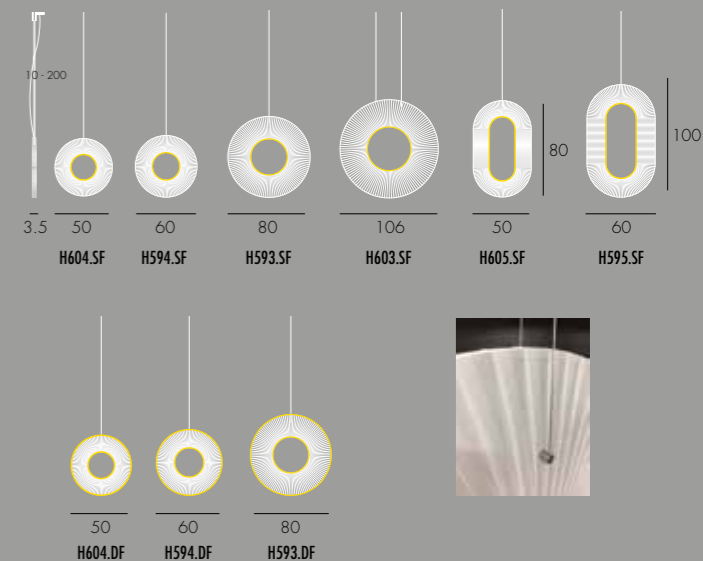

Single Flux SF / Double Flux DF

Iris appliques

Appliques en ruban blanc et éclairage LED.

Wall lamps in white ribbon. Warm white LED lighting.

RÉF.	DIMENSIONS	SOURCES	CERTIFICATIONS
H600.SF	Ø 60 CM	Flex LEDs - 40W (3750 Lm*) - 100-240VAC 50-60Hz	IP 20 CE UL standard compatible 960°C
H600.DF	Ø 60 CM	Flex LEDs - 50W (5200 Lm*) - 100-240VAC 50-60Hz	IP 20 CE UL standard compatible 960°C
H599.SF	Ø 80 CM	Flex LEDs - 52W (5000 Lm*) - 100-240VAC 50-60Hz	IP 20 CE UL standard compatible 960°C
H599.DF	Ø 80 CM	Flex LEDs - 70W (6900 Lm*) - 100-240VAC 50-60Hz	IP 20 CE UL standard compatible 960°C
H610.SF	H. 80 L. 50 CM	Flex LEDs - 70W (6500 Lm*) - 100-240VAC 50-60Hz	IP 20 CE UL standard compatible 960°C
H601.SF	H. 100 L. 60 CM	Flex LEDs - 80W (7750 Lm*) - 100-240VAC 50-60Hz	IP 20 CE UL standard compatible 960°C

Option dimmable 1 : variation 1-10V - 10V PWM - Résistance

Option dimmable 2 : variation Dali