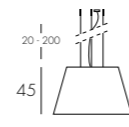

Étoile

Suspension en ruban. Câble d'alimentation transparent.
Option avec diffuseur en PMMA satiné.

*Pendant in ribbon. Transparent power cable.
Option with a diffusing disc in frosted PMMA.*

RÉF.	DIMENSIONS	SOURCES	CERTIFICATIONS
H410	H. 45 Ø 90 CM / 4 KG	3 x 60W / E27	IP 20 CE UL standard compatible

FINITION RUBAN/RIBBON/STOFFBAND

H410