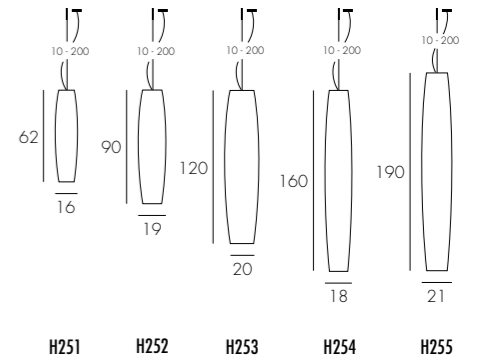

FINITION SOCLE/FEET/SOCKEL

Colonne suspensions

Suspensions de 62 cm à 190 cm en ruban. Hauteur réglable. Câble
d'alimentation transparent. Option: alimentation par le bas avec inter-
rupteur ou variateur (H253, H254, H255).

*Pendants in ribbon. Adjustable height. Transparent power cable.
Optional: bottom power supply (H253, H254, H255).*

RÉF.	DIMENSIONS	SOURCES	CERTIFICATIONS
H251	H. 62 Ø 16 CM / 0,7 KG	1 x 60W / E27	IP 20 CE UL standard compatible 960°C
H252	H. 90 Ø 19 CM / 1 KG	2 x 60W / E27	IP 20 CE UL standard compatible 960°C
H253	H. 120 Ø 20 CM / 1,5 KG	2 x 60W / E27	IP 20 CE UL standard compatible 960°C
H254	H. 160 Ø 18 CM / 2 KG	3 x 60W / E27	IP 20 CE UL standard compatible 960°C
H255	H. 190 Ø 21 CM / 3 KG	4 x 60W / E27	IP 20 CE UL standard compatible 960°C

FINITION RUBAN/RIBBON/STOFFBAND

1/2 Colonne appliques

Appliques 1/2 colonnes 62 cm & 100 cm en ruban.
Installation possible en plafonnier. Option dimmable 1-10 V.

*Half-columns wall lamps in ribbon.
Possible mounting as a ceiling lamp.*

RÉF.	DIMENSIONS	SOURCES	CERTIFICATIONS
H512	H. 100 Ø 20 CM	21 - 39W / G5	IP 20 CE UL standard compatible 960°C
H513	H. 62 Ø 15 CM	24W / G5	IP 20 CE UL standard compatible 960°C

Option dimmable H513 : 1-10V

Option dimmable H512 : 1-10V - DALI

FINITION RUBAN/RIBBON/STOFFBAND

H251

H252

H253

H254

H255