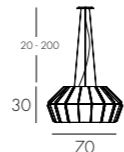

FINITION ABAT-JOUR/SHADE/SCHIRM

H445