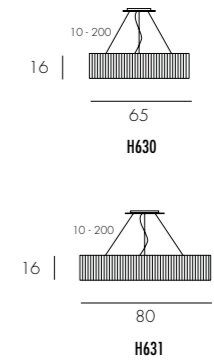

FINITION RUBAN/RIBBON/STOFFBAND

blanc/white ivoire/ivory

* Émission source