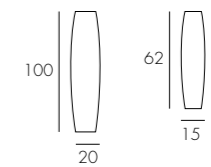

Étoile

Suspension en ruban. Câble d'alimentation transparent.
Option avec diffuseur en PMMA satiné.

*Pendant in ribbon. Transparent power cable.
Option with a diffusing disc in frosted PMMA.*

RÉF.	DIMENSIONS	SOURCES	CERTIFICATIONS
H410	H. 45 Ø 90 CM / 4 KG	3 x 60W / E27	IP 20 CE UL standard compatible

FINITION RUBAN/RIBBON/STOFFBAND

La Suspension

Suspensions en ruban.
Câble d'alimentation transparent.

Pendants in ribbon. Transparent power cable.

RÉF.	DIMENSIONS	SOURCES	CERTIFICATIONS
H411	H. 40 L. 75 CM / 4 KG	2 x 60W / E27	IP 20 CE UL standard compatible
H412	H. 45 L. 124 CM / 4 KG	3 x 60W / E27	IP 20 CE UL standard compatible

FINITION RUBAN/RIBBON/STOFFBAND

Joseph

Suspensions en feutre.

Pendants lamp in felt textile.

RÉF.	DIMENSIONS	SOURCES	CERTIFICATIONS
H445	H. 30 Ø 70 CM	1 x 60W / E27	IP 20 CE UL standard compatible
H446	H. 35 Ø 45 CM	1 x 60W / E27	IP 20 CE UL standard compatible
H447	H. 40 Ø 20 CM	1 x 60W / E27	IP 20 CE UL standard compatible

FINITION ABAT-JOUR/SHADE/SCHIRM

Colonne

Lampadaires et lampe à poser en ruban. Socle en métal grainé, en inox brossé ou en marbre. Câble d'alimentation transparent.

Floor lamps and table lamp in ribbon. Metal foot, brushed stainless steel or marble foot. Transparent power cable.

RÉF.	DIMENSIONS	SOURCES	CERTIFICATIONS
H161	H. 190 Socle 32 x 32 CM	4 x 60W / E27	IP 20 CE UL standard compatible
H162	H. 165 Socle 25 x 25 CM	3 x 60W / E27	IP 20 CE UL standard compatible
H198	H. 240 Socle 42 x 42 CM	5 x 60W / E27	IP 20 CE UL standard compatible
H199	H. 280 Socle 42 x 42 CM	7 x 60W / E27	IP 20 CE UL standard compatible
H163	H. 66 Socle 18 x 18 CM	1 x 60W / E27	IP 20 CE UL standard compatible

FINITION RUBAN/RIBBON/STOFFBAND

FINITION SOCLE/FEET/SOCKEL - H163/H199/H198

FINITION SOCLE/FEET/SOCKEL - H161/H162

Colonne lampadaires LED Blanc