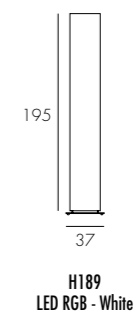

FINITION SOCLE/FEET/SOCKEL

inox brossé métal peint noir Carrare Marquina