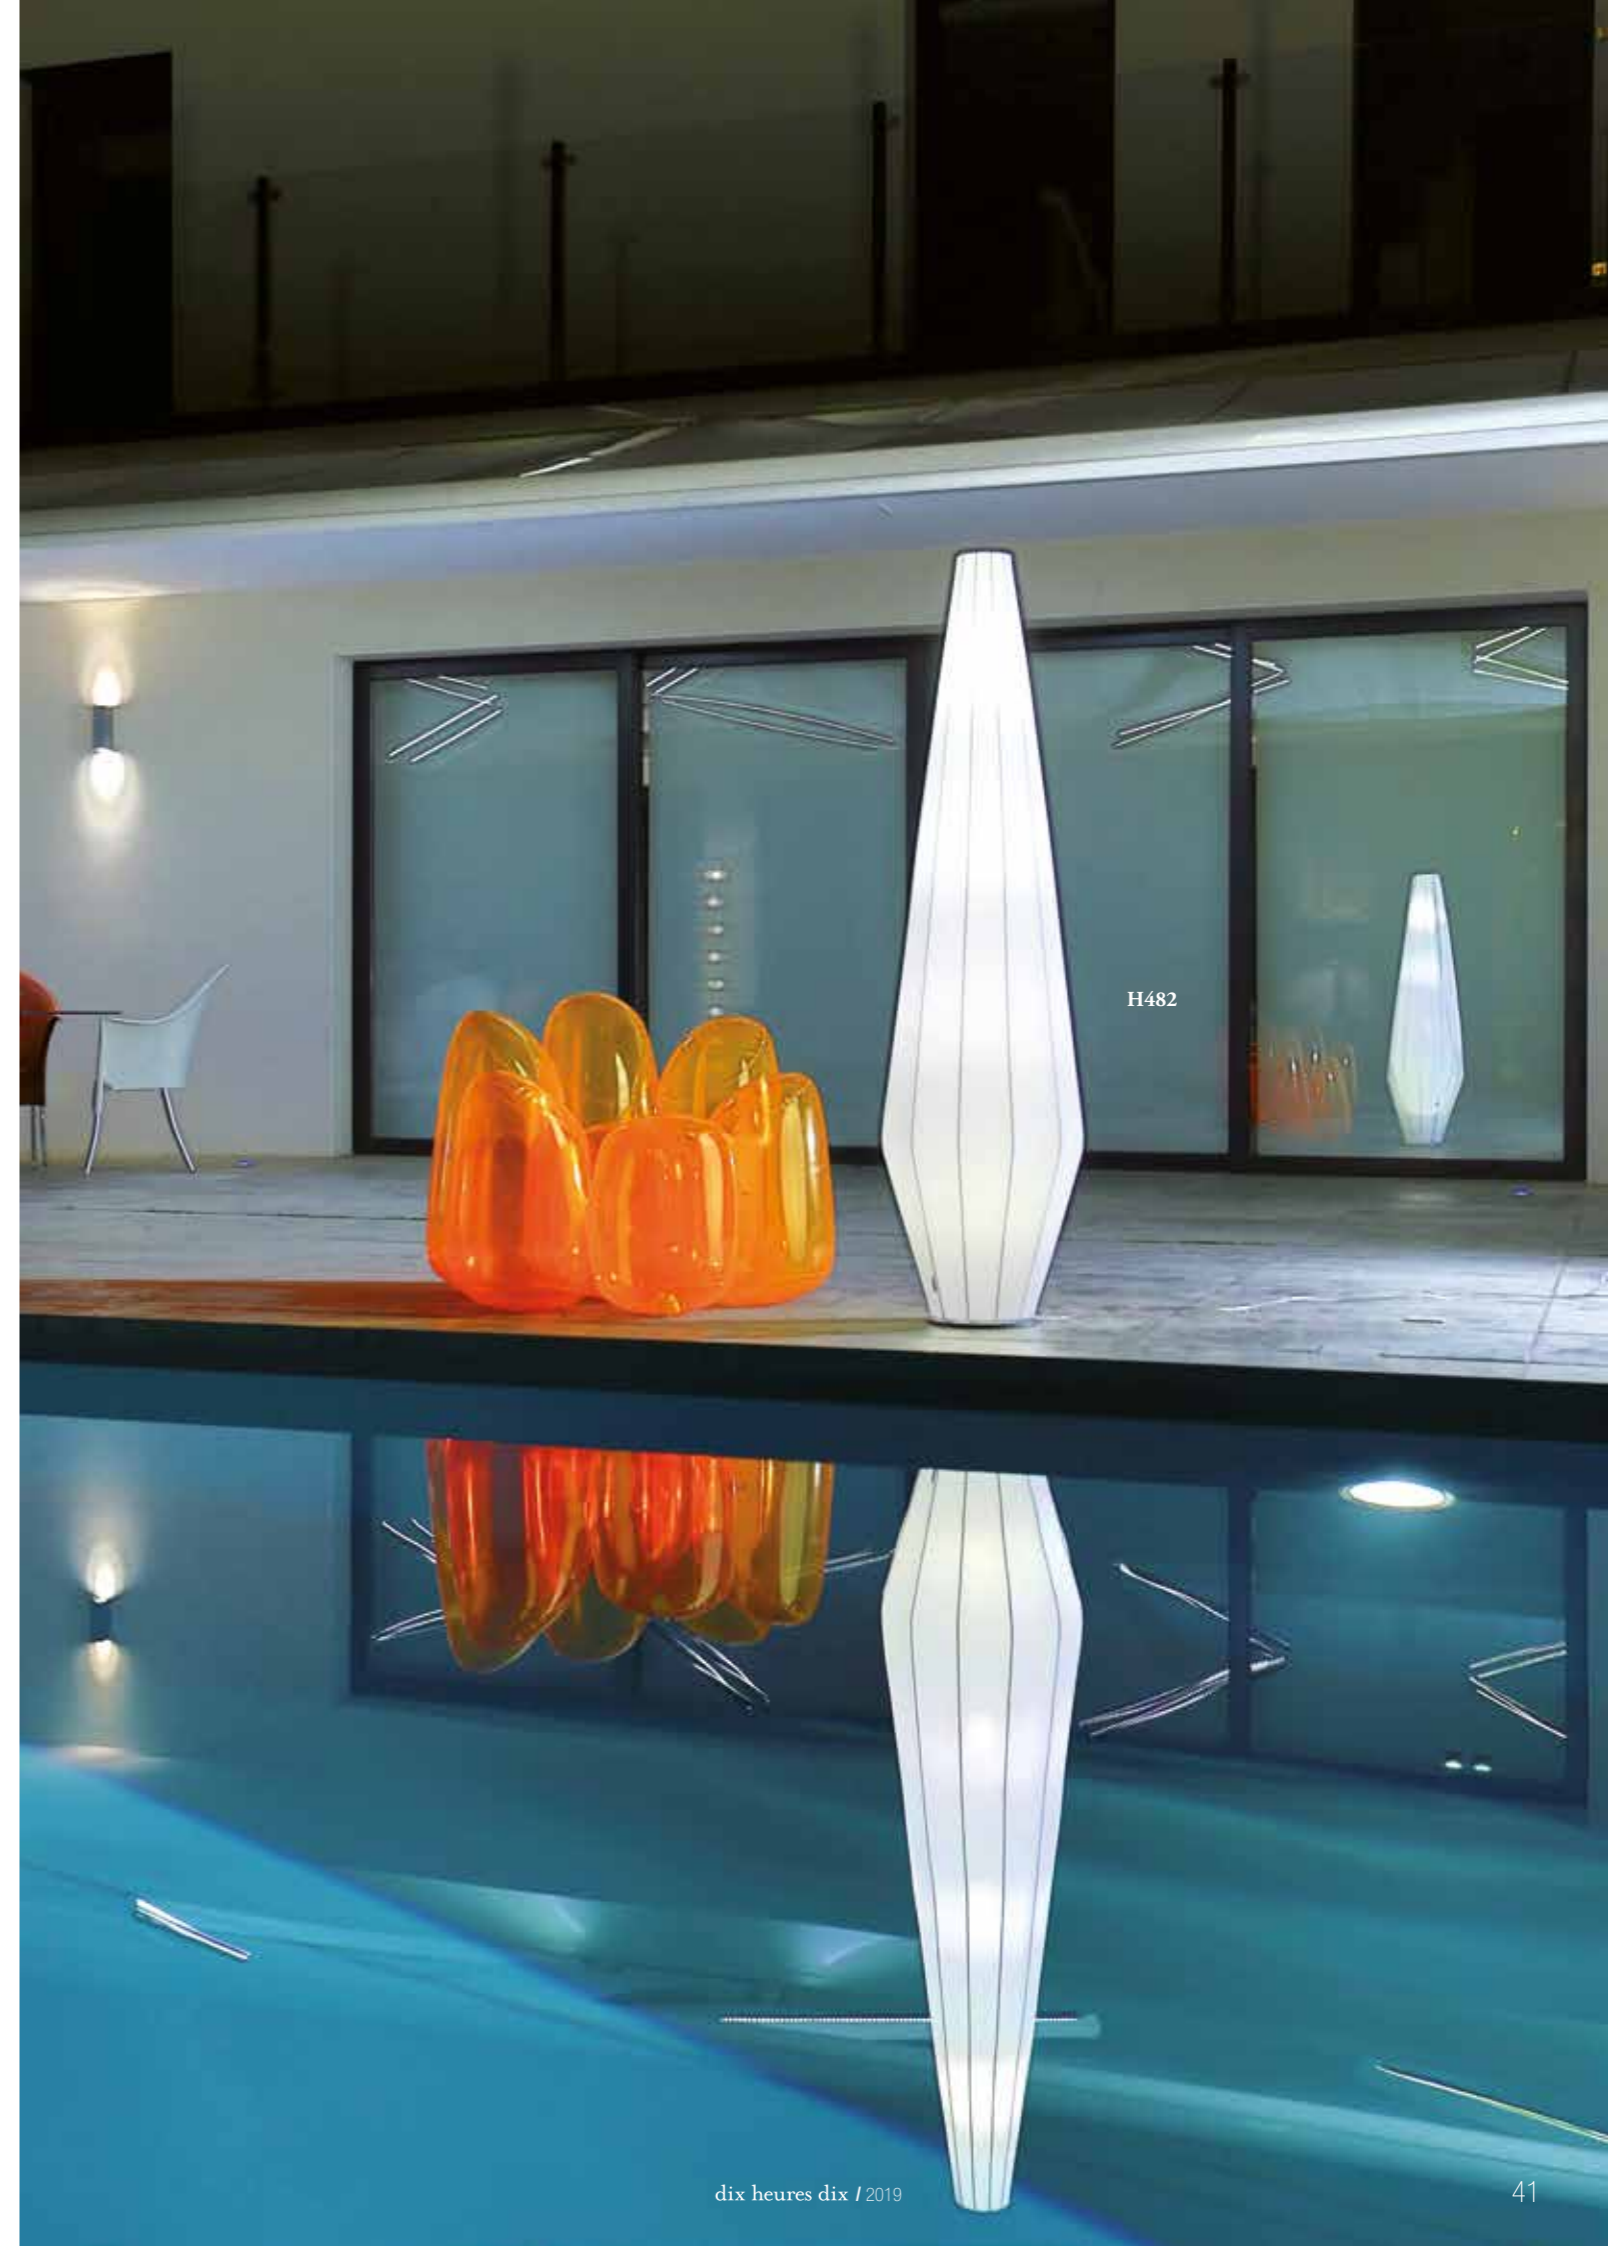

NATURE

LAMPADAIRES

LAMPADAIRES NATURE / DESIGN FABRICE BERRUX
*Lampadaires en tissu stretch blanc sur structure acier.
Textile déhoussable et lavable.
Floor lamps in white stretch with steel structure.
Removable stretch cover, suitable for washing.*