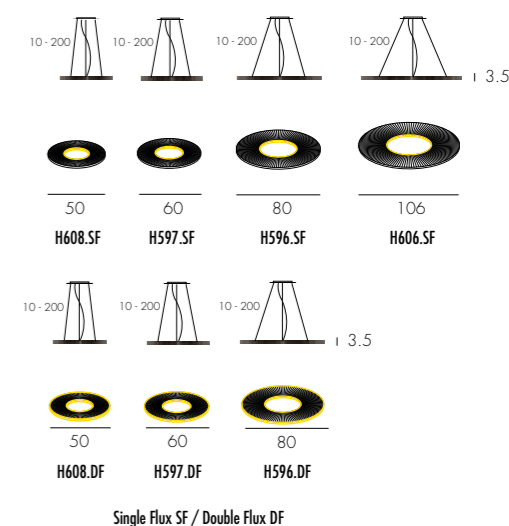

FINITION RUBAN/RIBBON/STOFFBAND

blanc/white   ivoire/ivory

* Émission source

Single Flux SF / Double Flux DF

Iris appliques

Appliques en ruban blanc ou ivoire et éclairage LED (single flux ou double flux). Alimentation ON/OFF 0-10V.

Wall lamps in white or ivory ribbon. Warm white LED lighting (single flux or double flux). ON/OFF 0-10V dimming.

RÉF.	DIMENSIONS	SOURCES	CERTIFICATIONS
H600.SF	Ø. 60 CM	LEDs - 40W (3 750 Lm*) - 100-240VAC 50-60Hz	IP 20 CE UL standard compatible
H600.DF	Ø. 60 CM	LEDs - 50W (5 200 Lm*) - 100-240VAC 50-60Hz	IP 20 CE UL standard compatible
H599.SF	Ø. 80 CM	LEDs - 52W (5 000 Lm*) - 100-240VAC 50-60Hz	IP 20 CE UL standard compatible
H599.DF	Ø. 80 CM	LEDs - 66W (6 900 Lm*) - 100-240VAC 50-60Hz	IP 20 CE UL standard compatible

Option dimmable : DALI - Triac

FINITION RUBAN/RIBBON/STOFFBAND

blanc/white   ivoire/ivory

* Émission source

Iris appliques/plafonniers

Appliques - plafonniers en ruban blanc ou ivoire et éclairage LED (single flux ou double flux). Alimentation ON/OFF 0-10V. Centre en métal blanc. Option pour pose applique: centre en miroir.

Ceiling - wall lamps in white or ivory ribbon. Warm white LED lighting (single flux or double flux). ON/OFF 0-10V dimming. Center in white metal. Option for wall mounting only : central mirror.

RÉF.	DIMENSIONS	SOURCES	CERTIFICATIONS
H609.SF	Ø. 50 CM	LEDs - 28W (2 800 Lm*) - 100-240VAC 50-60Hz	IP 20 CE UL standard compatible
H609.DF	Ø. 50 CM	LEDs - 32W (2 200 Lm*) - 100-240VAC 50-60Hz	IP 20 CE UL standard compatible
H620.SF	Ø. 60 CM	LEDs - 40W (3 750 Lm*) - 100-240VAC 50-60Hz	IP 20 CE UL standard compatible
H620.DF	Ø. 60 CM	LEDs - 50W (5 200 Lm*) - 100-240VAC 50-60Hz	IP 20 CE UL standard compatible
H621.SF	Ø. 80 CM	LEDs - 52W (5 000 Lm*) - 100-240VAC 50-60Hz	IP 20 CE UL standard compatible
H621.DF	Ø. 80 CM	LEDs - 66W (6 900 Lm*) - 100-240VAC 50-60Hz	IP 20 CE UL standard compatible
H619	Ø. 80 CM	LEDs RGB - White - 65W - Pilotage télécommande	IP 20 CE UL standard compatible

Option dimmable H609/H620/H621 : DALI - Triac