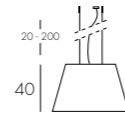

FINITION RUBAN/RIBBON/STOFFBAND

H411