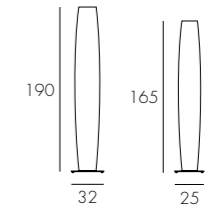

H168
LED / RGBW

FINITION SOCLE/FEET/SOCKEL

H160
LED / RGBW