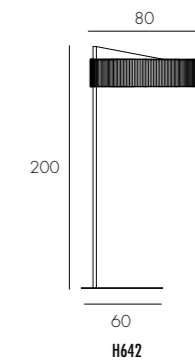

FINITION RUBAN/RIBBON/STOFFBAND

blanc/white ivoire/ivory

* Émission source