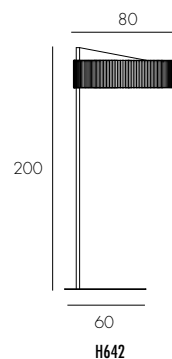

FINITION RUBAN/RIBBON/STOFFBAND

blanc/white   ivoire/ivory