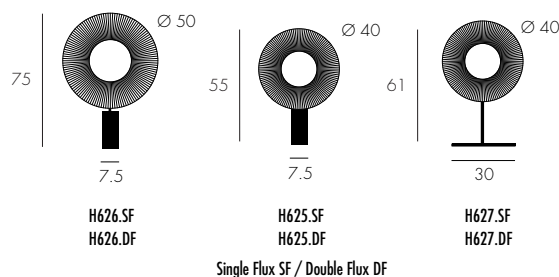

Single Flux SF / Double Flux DF