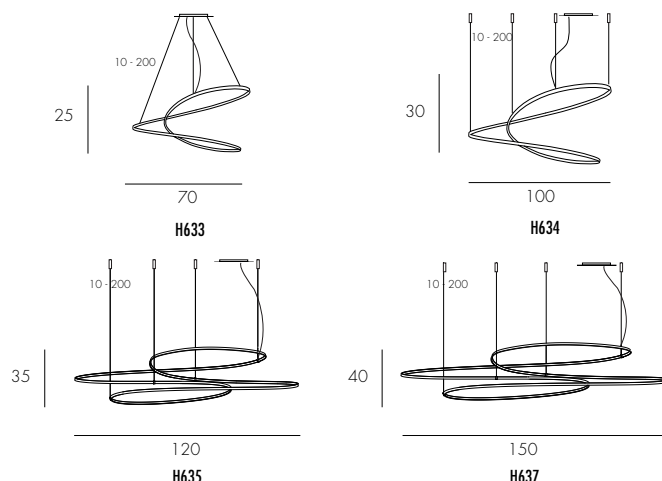

FINITION ALUMINIUM

noir/black   or/gold