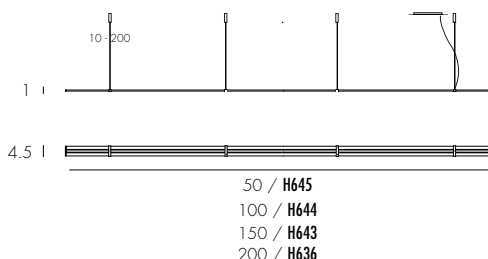

FINITION ALUMINIUM

noir/black   or/gold