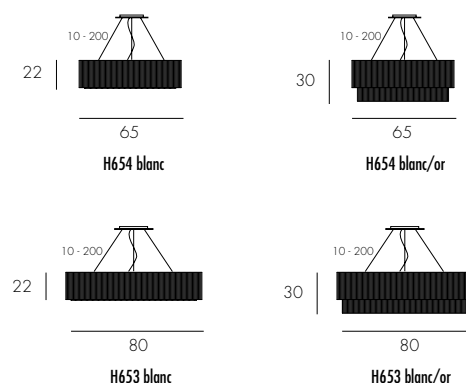

FINITION FRANGES/FRINGES/FRANSEN

blanc/white or/gold