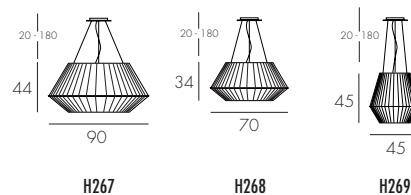

FINITION RUBAN/RIBBON/STOFFBAND

blanc/white ivoire/ivory clémentine ondée/grey noir/black