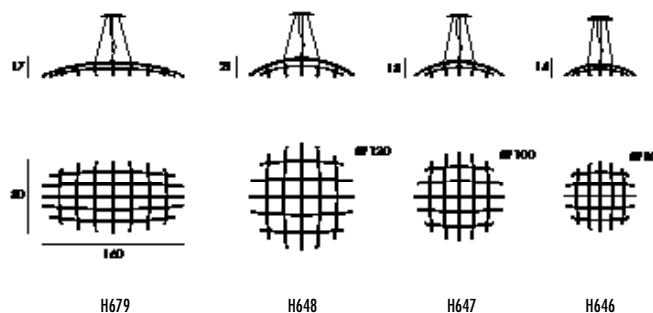

FINITION ALUMINIUM

noir/black or/gold