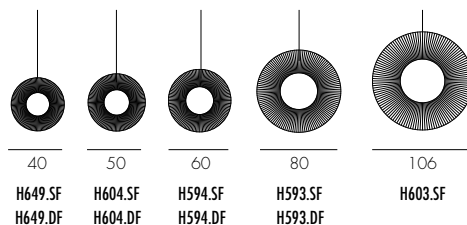

Single Flux SF / Double Flux DF