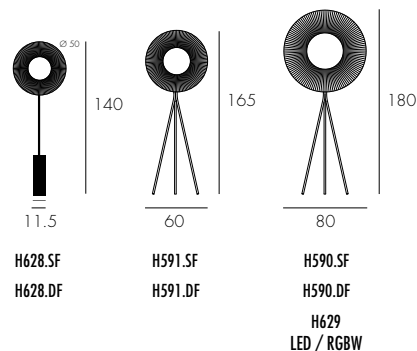

Single Flux SF / Double Flux DF