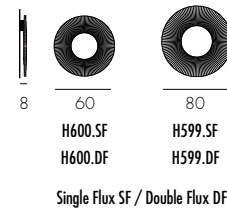

FINITION RUBAN/RIBBON/STOFFBAND

blanc/white ☐ ivoire/ivory ☐