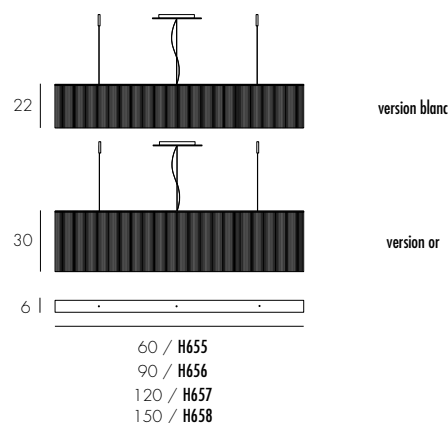

INFORMATIONS TECHNIQUES

Charleston suspensions linéaires

Suspensions en franges blanc ou or et éclairage LED direct.
Alimentation ON/OFF 0-10V. Câble d'alimentation transparent.

Pendants in white or gold fringes. Warm white LED lighting (ON/OFF 0-10V dimming). Transparent power cable.

RÉF.	DIMENSIONS	SOURCES	CERTIFICATIONS
H655	H. 22-30 CM L 60 CM	LEDs - 27W - 2 700 °K - 2 000 Lm*	IP 20 CE UL standard compatible
H656	H. 22-30 CM L 90 CM	LEDs - 40W - 2 700 °K - 3 000 Lm*	IP 20 CE UL standard compatible
H657	H. 22-30 CM L 120 CM	LEDs - 53W - 2 700 °K - 4 000 Lm*	IP 20 CE UL standard compatible
H658	H. 22-30 CM L 150 CM	LEDs - 66W - 2 700 °K - 5 000 Lm*	IP 20 CE UL standard compatible

Option dimmable H655/H656/H657/H658 : variation DALI - Triac

FINITION FRANGES/FRINGES/FRANSEN

blanc/white or/gold