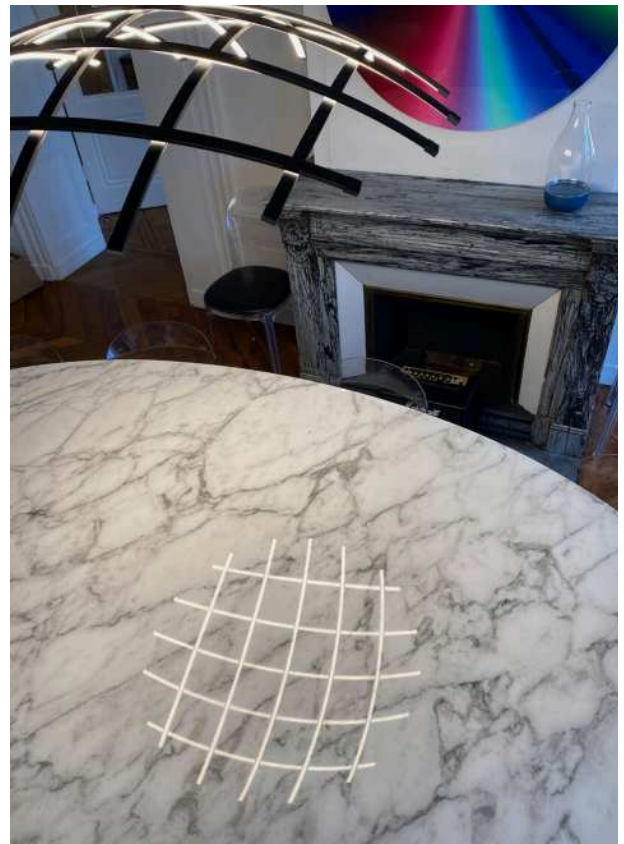

04

CÉLESTE. Trois dimensions de suspensions en aluminium anodisé noir ou or et éclairage LED.

Three dimensions of pendants in black or gold anodised aluminium. Warm white LED lighting.

02

réf H646 Céleste Ø 80 cm noir

réf H647 Céleste Ø 100 cm noir

réf H648 Céleste Ø 120 cm noir

03 / 04

réf H647 Céleste Ø 100 cm noir