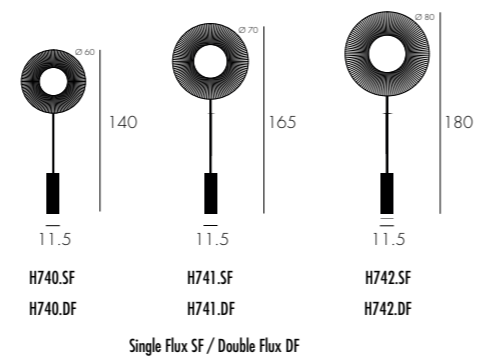

Iris lampadaires totem

Lampadaires en ruban blanc, structure aluminium anodisé, éclairage LED (single flux ou double flux). Interrupteur/variateur sur mât. Socle en métal noir grainé. Finition identique recto/verso.

Floor Lamps in white ribbon. Anodized aluminium structure. Warm white LED lighting (single flux or double flux). Dimmer switch on mast. Black metal base. Identical finish on both sides.

RÉF.	DIMENSIONS	SOURCES	CERTIFICATIONS
H740.SF	H. 140 Ø. 60 CM	LEDs - 32W - 2 700 °K - 3 750 Lm*	IP 20 CE UL standard compatible
H740.DF	H. 140 Ø. 60 CM	LEDs - 50W - 2 700 °K - 5 200 Lm*	IP 20 CE UL standard compatible
H741.SF	H. 165 Ø. 70 CM	LEDs - 36W - 2 700 °K - 4 500 Lm*	IP 20 CE UL standard compatible
H741.DF	H. 165 Ø. 70 CM	LEDs - 60W - 2 700 °K - 6 240 Lm*	IP 20 CE UL standard compatible
H742.SF	H. 180 Ø. 80 CM	LEDs - 42W - 2 700 °K - 5 000 Lm*	IP 20 CE UL standard compatible
H742.DF	H. 180 Ø. 80 CM	LEDs - 70W - 2 700 °K - 6 900 Lm*	IP 20 CE UL standard compatible

FINITION RUBAN/RIBBON/STOFFBAND

blanc/white   ivoire/ivory

Single Flux SF / Double Flux DF