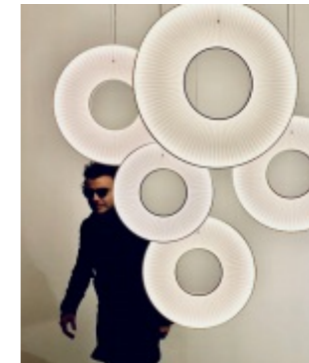

Céleste suspension

Suspension en aluminium anodisé noir ou or et éclairage LED. Alimentation ON/OFF 0-10V. Câble d'alimentation transparent.

Pendant in black or gold anodised aluminium. Warm white LED lighting (ON/OFF 0-10V dimming). Transparent power cable.

RÉF.	DIMENSIONS	SOURCES	CERTIFICATIONS
H679	160 x 80 CM H. 17 CM - 4 KG	LEDs - 120W - 2 700 °K - 10 800 Lm*	IP 20 CE UL standard compatible

Option dimmable : variation DALI