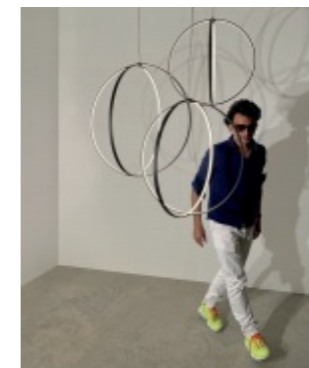

Céleste suspension

Suspension en aluminium anodisé noir ou or et éclairage LED. Alimentation ON/OFF 0-10V. Câble d'alimentation transparent.

Pendant in black or gold anodised aluminium. Warm white LED lighting (ON/OFF 0-10V dimming). Transparent power cable.

RÉF.	DIMENSIONS	SOURCES	CERTIFICATIONS
H679	160 x 80 CM H. 17 CM - 4 KG	LEDs - 120W - 2 700 °K - 10 800 Lm*	IP 20 CE UL standard compatible

Option dimmable : variation DALI