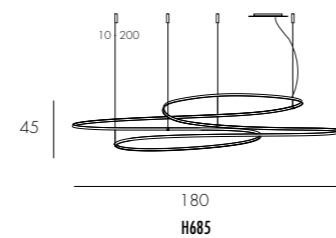

FINITION ALUMINIUM

noir/black   or/gold

H685

WWW.DIXHEURES.DIX.COM

*Lumen source