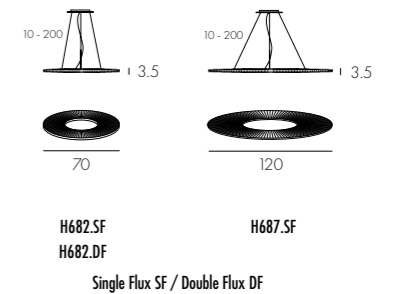

Iris applique/plafonnier

Applique - plafonnier en ruban blanc ou ivoire et éclairage LED (single flux ou double flux). Alimentation ON/OFF 0-10V. Centre en métal blanc. Option pour pose applique: centre en miroir.

Ceiling - wall lamp in white or ivory ribbon. Warm white LED lighting (single flux or double flux). ON/OFF 0-10V dimming. Center in white metal. Optional for mounting only : central mirror.

RÉF.	DIMENSIONS	SOURCES	CERTIFICATIONS
H683.SF	Ø. 70 CM	LEDs - 36W - 2 700 °K - 4 500 Lm*	IP 20 CE UL standard compatible
H683.DF	Ø. 70 CM	LEDs - 60W - 2 700 °K - 6 240 Lm*	IP 20 CE UL standard compatible

Options dimmables : variation DALI - Triac - sans fil via Bluetooth

FINITION RUBAN/RIBBON/STOFFBAND

blanc/white ivoire/ivory

*Lumen source