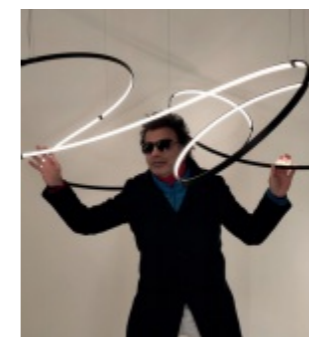

Céleste suspension

Suspension en aluminium anodisé noir ou or et éclairage LED. Alimentation ON/OFF 0-10V. Câble d'alimentation transparent.

Pendant in black or gold anodised aluminium. Warm white LED lighting (ON/OFF 0-10V dimming). Transparent power cable.

RÉF.	DIMENSIONS	SOURCES	CERTIFICATIONS
H679	160 x 80 CM H. 17 CM - 4 KG	LEDs - 120W - 2 700 °K - 10 800 Lm*	IP 20 CE UL standard compatible

Option dimmable : variation DALI