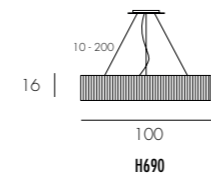

FINITION RUBAN/RIBBON/STOFFBAND

blanc/white   ivoire/ivory

H690

Zigouzi suspension

Suspension en aluminium anodisé noir ou or et éclairage LED. Alimentation ON/OFF 0-10V. Câble d'alimentation transparent.

Pendant in black or gold anodised aluminium. Warm white LED lighting (ON/OFF 0-10V dimming). Transparent power cable.

RÉF.	DIMENSIONS	SOURCES	CERTIFICATIONS
H685	H. 45 Ø. 180 CM - 2,9 KG	LEDs - 155W - 2 700 °K - 13 180 Lm*	IP 20 CE UL standard compatible

Option dimmables : variation DALI - sans fil via bluetooth