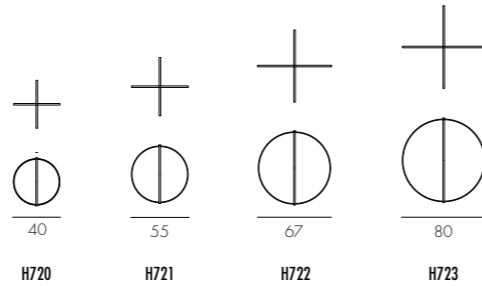

NEWS 2021

INFORMATIONS TECHNIQUES

Atlas 2 suspensions

Suspensions en aluminium anodisé noir et éclairage LED.
Câble d'alimentation transparent. Cache-piton blanc circulaire.

*Pendants in black anodised aluminium.
Warm white LED lighting. White round canopy. Transparent power cable.*

RÉF.	DIMENSIONS	SOURCES	CERTIFICATIONS
H720	Ø. 40 CM - 3,5 KG	LEDs - 36W - 2 700 °K - 2 200 Lm*	IP 20 CE UL standard compatible
H721	Ø. 55 CM - 3,7 KG	LEDs - 50W - 2 700 °K - 3 400 Lm*	IP 20 CE UL standard compatible
H722	Ø. 67 CM - 3,9 KG	LEDs - 60W - 2 700 °K - 4 000 Lm*	IP 20 CE UL standard compatible
H723	Ø. 80 CM - 4 KG	LEDs - 90W - 2 700 °K - 5 000 Lm*	IP 20 CE UL standard compatible

H720 : Option dimmable : DALI - Triac - Push - sans fil via Bluetooth
H721 : Option dimmable : Triac - Push
H722 - H723 : Option dimmable : DALI - Triac - Push - 0 - 10 V - sans fil via Bluetooth