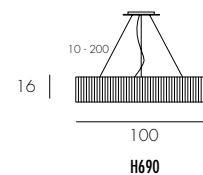

FINITION RUBAN/RIBBON/STOFFBAND

blanc/white   ivoire/ivory

H690