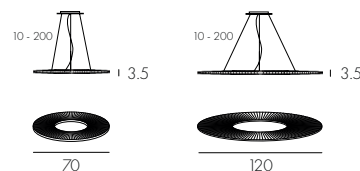

FINITION RUBAN/RIBBON/STOFFBAND

blanc/white   ivoire/ivory

H682.SF
H682.DF

H687.SF

Single Flux SF / Double Flux DF

Iris applique/plafonnier

Applique - plafonnier en ruban blanc ou ivoire et éclairage LED (single flux ou double flux). Alimentation ON/OFF 0-10V. Centre en métal blanc. Option pour pose applique: centre en miroir.

Ceiling - wall lamp in white or ivory ribbon. Warm white LED lighting (single flux or double flux). ON/OFF 0-10V dimming. Center in white metal. Optional for mounting only : central mirror.

RÉF.	DIMENSIONS	SOURCES	CERTIFICATIONS
H683.SF	Ø. 70 CM	LEDs - 36W - 2 700 °K - 4 500 Lm*	IP 20 CE UL standard compatible
H683.DF	Ø. 70 CM	LEDs - 60W - 2 700 °K - 6 240 Lm*	IP 20 CE UL standard compatible

Options dimmables : variation DALI - Triac - sans fil via Bluetooth

FINITION RUBAN/RIBBON/STOFFBAND

blanc/white   ivoire/ivory

*Lumen source