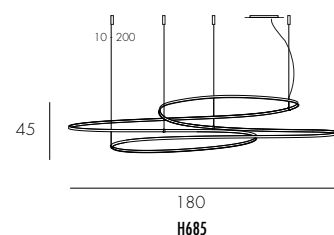

FINITION ALUMINIUM

noir/black   or/gold

H685