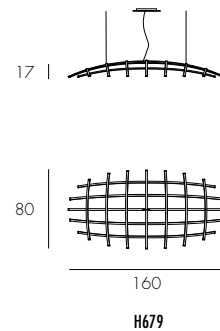

FINITION ALUMINIUM

noir/black   or/gold

H679