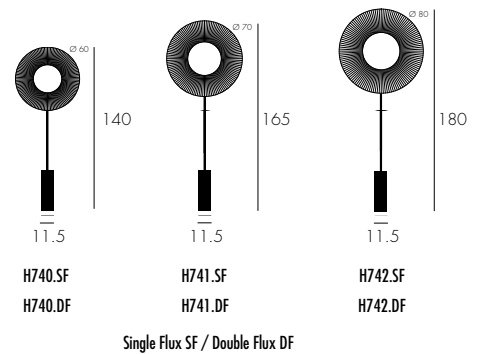

Iris lampadaires totem

Lampadaires en ruban blanc ou ivoire, structure aluminium anodisé, éclairage LED (single flux ou double flux). Interrupteur/variateur sur mât. Socle en métal noir grainé. Finition identique recto/verso.

Floor lamps in white or ivory ribbon. Anodized aluminium structure. Warm white LED lighting (single flux or double flux). Dimmer switch on mast. Black metal base. Identical finish on both sides.

RÉF.	DIMENSIONS	SOURCES	CERTIFICATIONS
H740.SF	H. 140 Ø. 60 CM	LEDs - 32W - 2 700 °K - 3 750 Lm*	☐ IP 20 CE UL standard compatible
H740.DF	H. 140 Ø. 60 CM	LEDs - 50W - 2 700 °K - 5 200 Lm*	☐ IP 20 CE UL standard compatible
H741.SF	H. 165 Ø. 70 CM	LEDs - 36W - 2 700 °K - 4 500 Lm*	☐ IP 20 CE UL standard compatible
H741.DF	H. 165 Ø. 70 CM	LEDs - 60W - 2 700 °K - 6 240 Lm*	☐ IP 20 CE UL standard compatible
H742.SF	H. 180 Ø. 80 CM	LEDs - 42W - 2 700 °K - 5 000 Lm*	☐ IP 20 CE UL standard compatible
H742.DF	H. 180 Ø. 80 CM	LEDs - 70W - 2 700 °K - 6 900 Lm*	☐ IP 20 CE UL standard compatible

FINITION RUBAN/RIBBON/STOFFBAND

blanc/white   ivoire/ivory

Single Flux SF / Double Flux DF