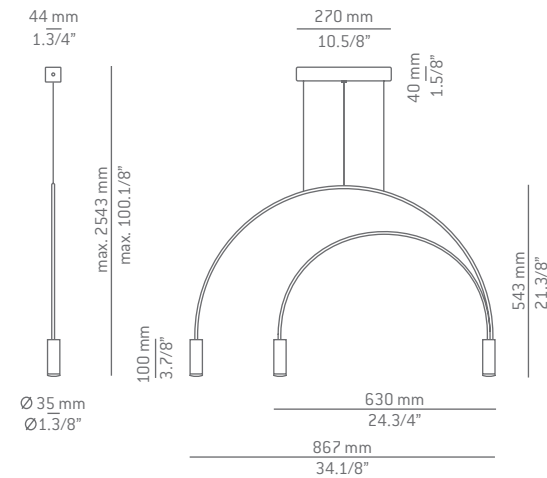

T-3535-M

LED 2x6,1W **A++**
(3000K / Ang.120° / >80 CRI / 350mA)
Universal Voltage / Typ* 2x703 lumens
Dimmable Triac

T-3536-W

LED 3x6,1W **A++**
(2700K / Ang.120° / >80 CRI / 350mA)
Universal Voltage / Typ* 3x665 lumens
Dimmable Triac

T-3536-M

LED 3x6,1W **A++**
(3000K / Ang.120° / >80 CRI / 350mA)
Universal Voltage / Typ* 3x703 lumens
Dimmable Triac

Finish body

- 26 BLK

Finish head

- 26 BLK
- 61 S GLD

Finish body

- 71 WH

Finish head

- 71 WH

Additional

50° angle acrylic optic lens conversion kit.

We offer custom finishes, sizes, and alternate lamping for projects.

Photographs may show non-standard products