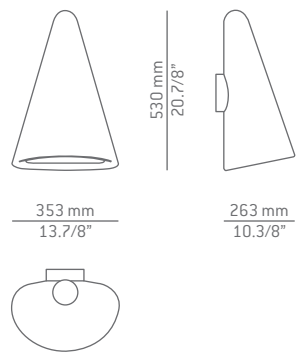

INDOOR & OUTDOOR

A-3040LX

LED 20W **A+ A**
(2700K / Ang. 120° / >80 CRI)
230V / Typ* 1700 lumens
Dimmable Triac

Finishes

☐ 79 WH L

Additional

We offer custom finishes, sizes,
and alternate lamping for projects.

*Photographs may show
non-standard products*

CE IP 65 850°