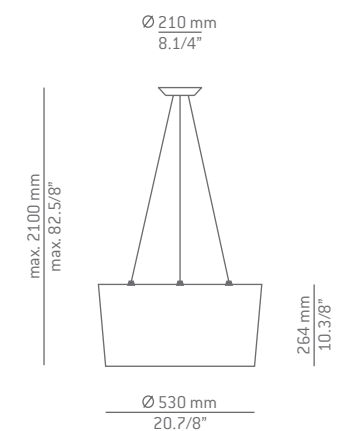

INDOOR

T-2905

LED or Fluor. up to 2x30W **A+ > A**
E27 / 230V / Dimmable when
using dim. lamps

Finish body

☐ 76 WH

Additional

We offer custom finishes, sizes,
and alternate lamping for projects.

*Photographs may show
non-standard products*