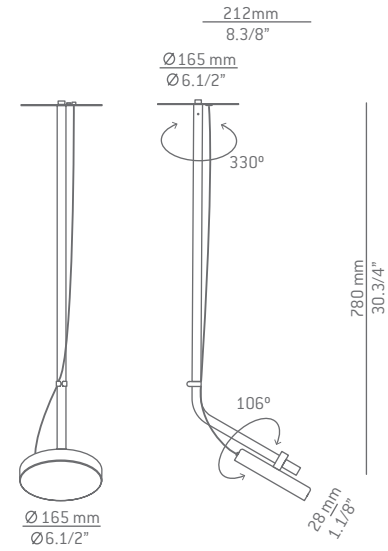

T-3545

LED 10W **A++**
(2700K / Ang.116° / >80 CRI / 700mA)
Universal Voltage / Typ* 1437 lumens
Sensor Dimmer / Remote Driver

Finish body

☐ 74 WH M

Finish head

☒ 56 BLK M

Additional

We offer custom finishes, sizes, and alternate lamping for projects.

Photographs may show non-standard products