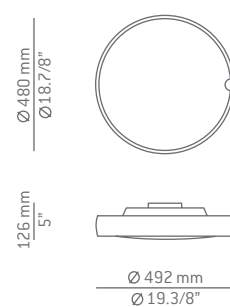

SISS

by Estudi Ribaudí

t-3212L

LED 3x10W **A+**
(2700K / Ang. 120° / >80 CRI)
230V / Typ* 3x850 lumens
Dimmable Triac