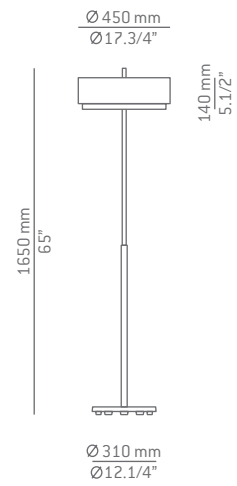

P-2719

LED or Fluor. up to 3x20W **A+ > A**
E27 / 230V / Dimmable when
using dim. lamps

Finish body

- 37 NI
- 22 CH

Finish shade

- 26 BLK
- 27 WH
- 38 GR

Additional

We offer custom finishes, sizes,
and alternate lamping for projects.

*Photographs may show
non-standard products*

M-2717

LED or Fluor. up to 3x20W **A+ > A**
E27 / 230V / Dimmable when
using dim. lamps

Finish body

- 37 NI
- 22 CH

Finish shade

- 26 BLK
- 27 WH
- 38 GR

Additional

We offer custom finishes, sizes,
and alternate lamping for projects.

*Photographs may show
non-standard products*