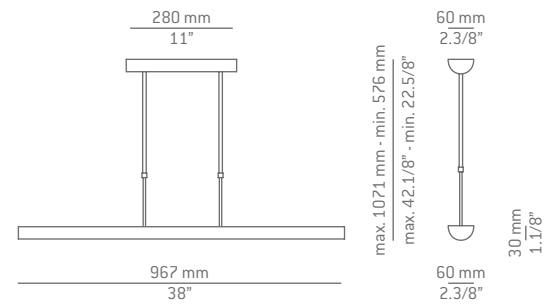

P-2455

LED or Hal. up to 2x130W **C**
118mm / R7s base / 230V
Dimmable

T-1158

LED or Hal. up to 3x130W **C**
118mm / R7s base / 230V
Dimmable

Finishes

■ 37 NI

Additional

We offer custom finishes, sizes, and alternate lamping for projects.

Photographs may show non-standard products