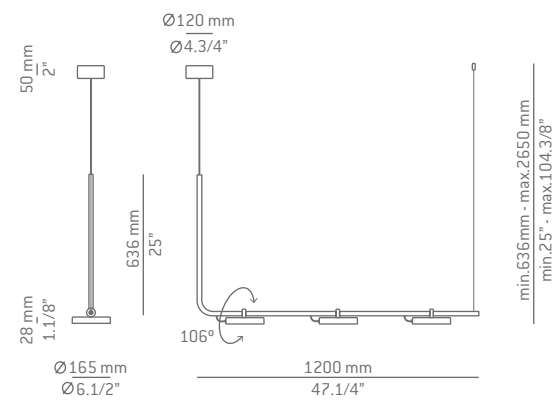

T-3541-W

LED 3X10W **A++**
(2700K / Ang.116° / >80 CRI / 700mA)
Universal Voltage / Typ* 3x1437 lumens
Non Dimmable

Finish

■ 56 BLK

Additional

We offer custom finishes, sizes,
and alternate lamping for projects.

*Photographs may show
non-standard products*