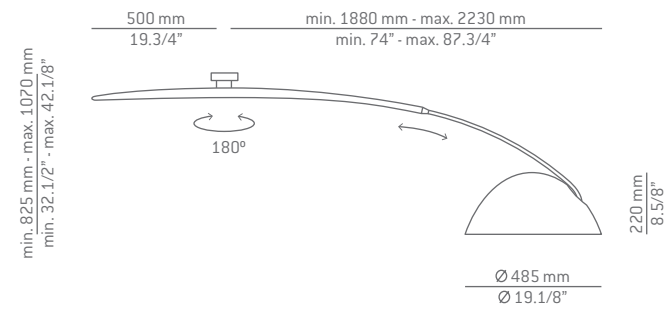

T-2955

LED or Fluor. up to 20W **A++>A**
E27 / 230V / Dimmable when
using dim. lamps

Finish body

■ 26 BLK

Finish shade

■ 64 BLK L
□ 27 WH

Additional

Bottom acrylic diffuser kit
for black shade.

We offer custom finishes, sizes,
and alternate lamping for projects.

*Photographs may show
non-standard products*

CE □ IP 20 650°