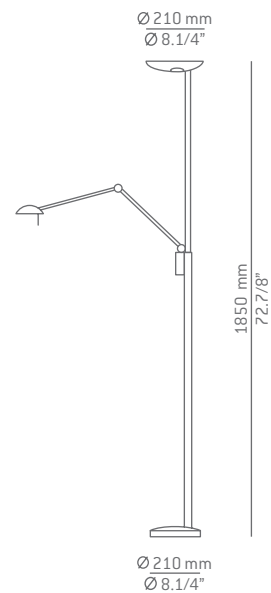

P-1127

LED or Hal. up to 200W
A+ A A B C
118mm / R7s base / 230V
Dimmable

Hal. 50W / 12V C
GY 6,35 base
Universal Voltage
On/Off Switch

Finishes

- 21 GLD
- 22 CH
- 26 BLK
- 36 BR
- 37 NI
- 61 S.GLD

Additional

We offer custom finishes, sizes, and alternate lamping for projects.

Photographs may show non-standard products