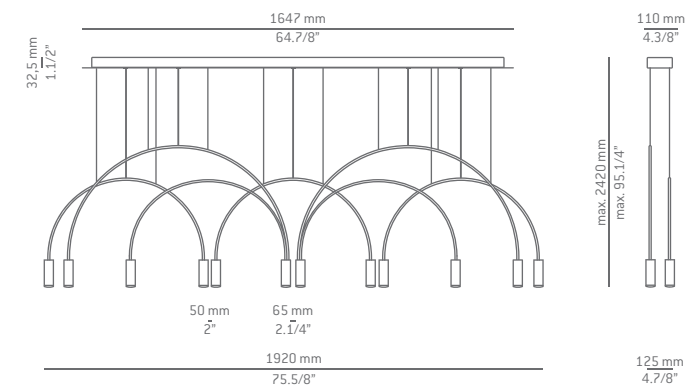

Volta L165.3D

Create your own custom suspension light combining them individually or with our selection of canopies

Crea tu propio diseño combinando suspensiones de forma independiente o con nuestra selección de sujetiones múltiples.