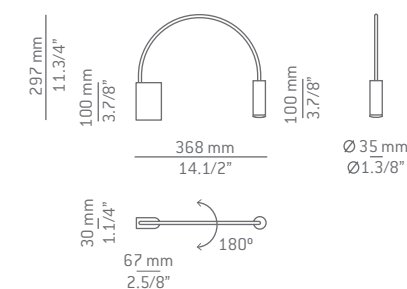

A-3530-W

LED 6,1W **A++**
(2700K / Ang.120° / >80 CRI / 350mA)
Universal Voltage / Typ* 665 lumens
Non Dimmable

A-3530-M

LED 6,1W **A++**
(3000K / Ang.120° / >80 CRI / 350mA)
Universal Voltage / Typ* 703 lumens
Non Dimmable

A-3531-W

LED 6,1W **A++**
(2700K / Ang.120° / >80 CRI / 350mA)
Universal Voltage / Typ* 665 lumens
Non Dimmable

A-3531-M

LED 6,1W **A++**
(3000K / Ang.120° / >80 CRI / 350mA)
Universal Voltage / Typ* 703 lumens
Non Dimmable

Cord&Plug accessory

Finish body

- 26 BLK

Finish head

- 26 BLK
- 61 S GLD

Finish body

- 71 WH

Finish head

- 71 WH

Additional

50° angle acrylic optic lens conversion kit.

We offer custom finishes, sizes, and alternate lamping for projects.

Photographs may show non-standard products