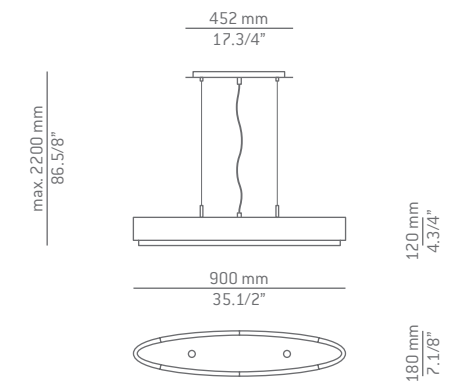

T-2716

LED or Fluor. up to 4x11W **A+ > A**
Candle / E14 / 230V
Dimmable when using
dim. lamps

Finish body

■ 37 NI

Finish shade

■ 26 BLK
□ 27 WH
■ 38 GR