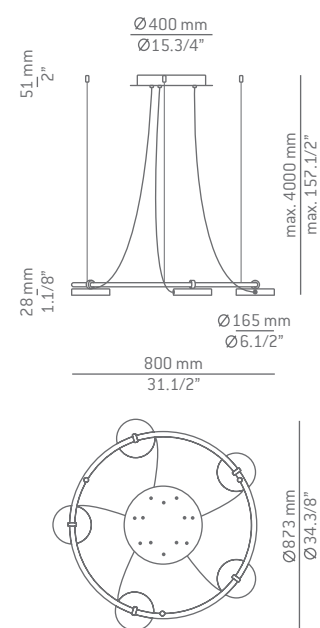

T-3542-W

LED 5X10W **A++**
(2700K / Ang.116° / >80 CRI / 700mA)
Universal Voltage / Typ* 5x1437 lumens
Dimmable 1-10V

Finish

■ 56 BLK

Additional

We offer custom finishes, sizes, and alternate lamping for projects.

Photographs may show non-standard products