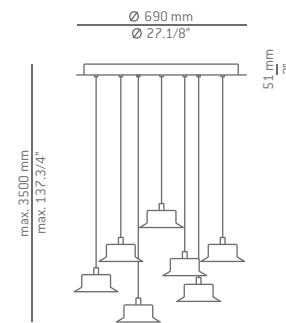

T-3416L-W

LED 15W **A+**
 (2700K / Ang.120° / >80 CRI)
 230V / Typ* 1275 lumens
 Dimmable Triac

Maine M5S

Maine L73.3S

Maine L92.4S

Maine L165.6S

Maine R40.3S

Maine R70.7S