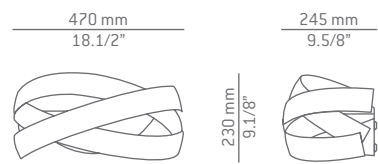

M-2997

LED or Fluor. up to 2x20W **A+>A**
 E27 / 230V / Dimmable when
 using dim. lamps

Finishes

- 22 CH
- 74 WH

Additional

We offer custom finishes, sizes,
 and alternate lamping for projects.

*Photographs may show
 non-standard products*