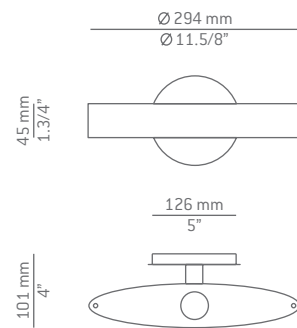

Venezia T-2535

LED or Hal. up to 3x130W **C**
 118mm / R7s base / 230V
 Dimmable

Venezia A-2530

LED or Hal. up to 130W **C**
 118mm / R7s base / 230V
 Dimmable

Finishes

■ 37 NI

Additional

We offer custom finishes, sizes, and alternate lamping for projects.