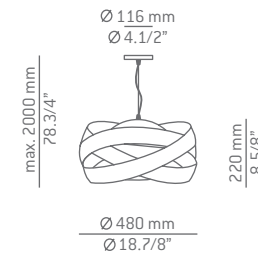

T-2995

LED or Fluor. up to 3x20W **A+>A**
E27 / 230V / Dimmable when
using dim. lamps