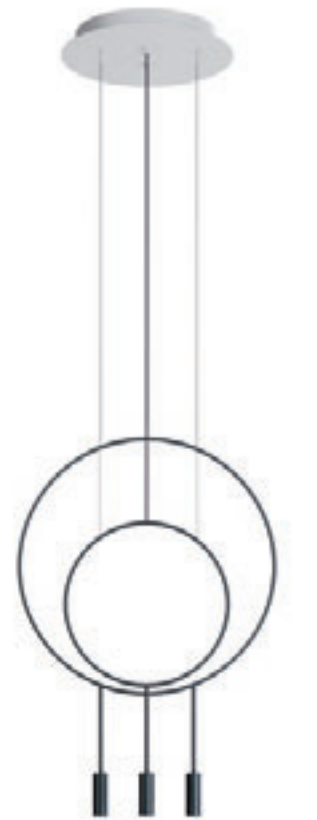

Revolta L73.2D

Revolta L73.1S1D

Revolta L92.1S1D

Revolta L165.5D

Revolta R40.1S1D

Revolta R70.3S

Revolta R100.5S

Revolta offers a unique and decorative solution to soften room noise with fabric-covered acoustic panels of sound-absorptive foam. Revolta can also be used to divide large spaces into discrete areas.