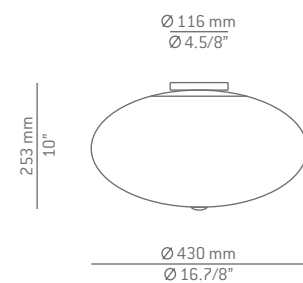

*Photographs may show
 non-standard products*

NÈBULA

by Estudi Estiluz

t-3133

LED or Fluor. up to 3x20W **A+ > A**
 E27 / 230V / Dimmable when
 using dim. lamps

Finishes

74 WH

Additional