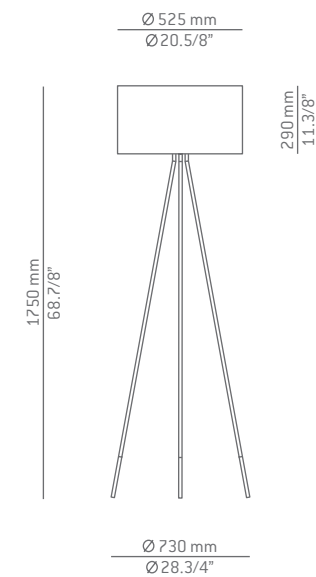

Additional

Custom finishes, sizes,
We offer custom finishes, sizes,
and alternate lamping for projects.

*Photographs may show
non-standard products*

CE IP 65 850°