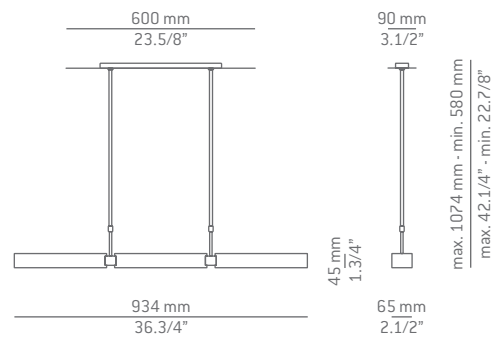

Venezia T-2535

LED or Hal. up to 3x130W **C**
 118mm / R7s base / 230V
 Dimmable

Venezia A-2530

LED or Hal. up to 130W **C**
 118mm / R7s base / 230V
 Dimmable

Finishes

■ 37 NI

Additional

We offer custom finishes, sizes, and alternate lamping for projects.