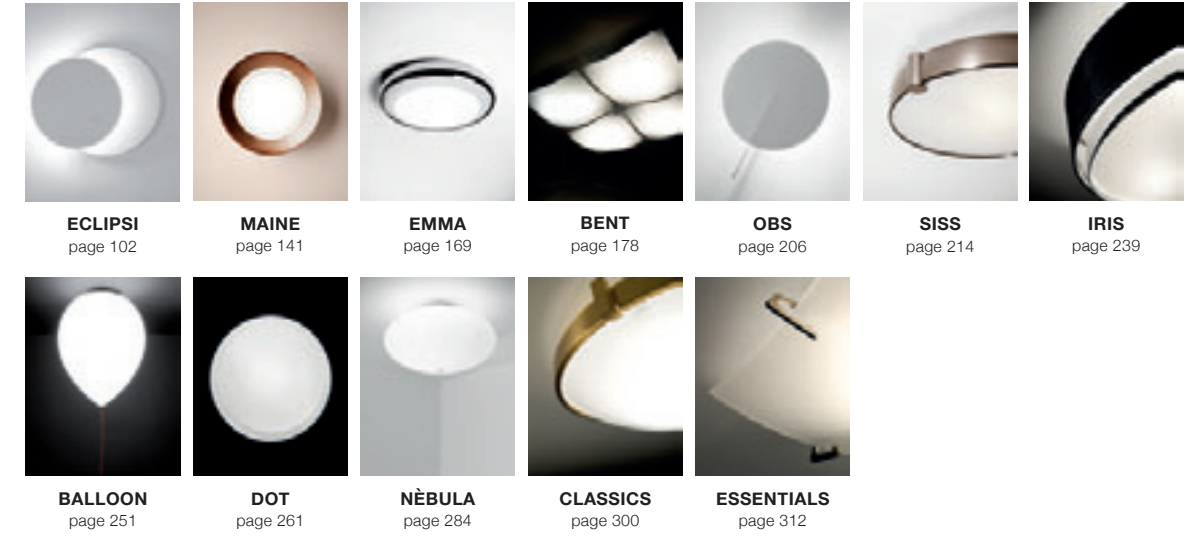

CEILING LAMPS
PLAFONES

TABLE LAMPS
SOBREMESAS

FLOOR LAMPS
PIES

OUTDOOR LAMPS
EXTERIOR

REVOLTA

by Nahtrang Studio

Open circles sketched in the air,
or frames for fabric panels to soften sound.
Pendant cylinders have aluminum heads
and acrylic diffusers.