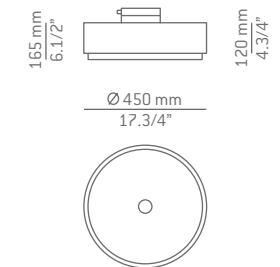

t-2712

LED or Fluor. up to 3x20W **A+ > A**
E27 / 230V / Dimmable when
using dim. lamps