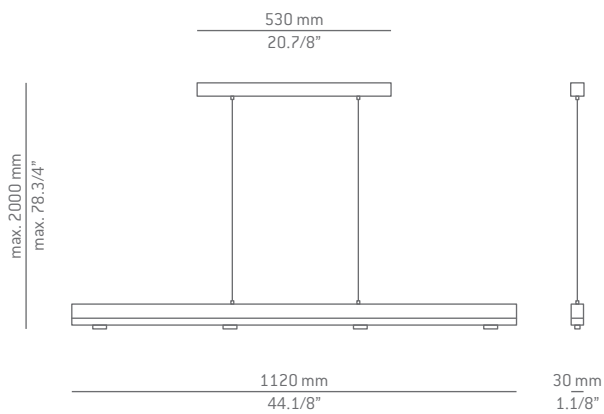

FINA

by Estudi Estiluz

T-3105

LED 4x7W **A**
(3000K / Ang.60° / >80 CRI /
700mA) Universal Voltage /
Typ* 4x402 lumens
Dimmable Triac

Finishes

■ 37 NI

Additional

We offer custom finishes,
sizes, and alternate lamping
for projects.

*Photographs may show
non-standard products*