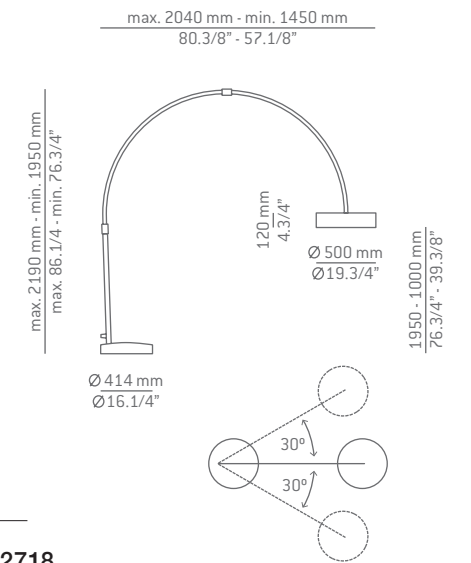

*Photographs may show
 non-standard products*

T-2716

LED or Fluor. up to 4x11W **A+ > A**
 Candle / E14 / 230V
 Dimmable when using
 dim. lamps

Finish body

■ 37 NI

Finish shade

■ 26 BLK
 □ 27 WH
 ■ 38 GR

P-2718