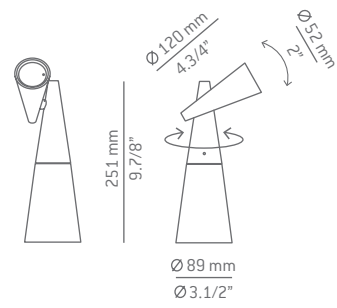

M-3335

LED 3,2W **A++**
(2700K / Ang. 120° / 350mA)
Universal Voltage / Typ* 370 lumens
On/Off Switch

Finishes

- ☐ 74 WH
- ☒ 47 GR M

Additional

We offer custom finishes, sizes,
and alternate lamping for projects.

*Photographs may show
non-standard products*