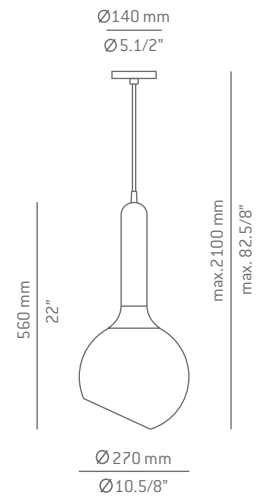

T-2443

LED or C.Fluor up to 20W **A+ A**
 Globe $\varnothing 95 \text{ mm}$ / E27 / 230V
 Dimmable when using dim. lamps

Finishes

- 37 NI
- 27 WH

Additional

We offer custom finishes, sizes, and alternate lamping for projects.