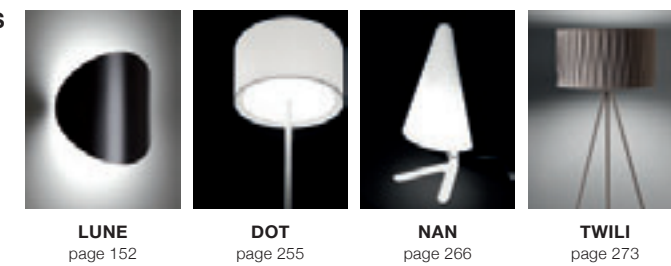

CEILING LAMPS
PLAFONES

TABLE LAMPS
SOBREMESAS

FLOOR LAMPS
PIES

OUTDOOR LAMPS
EXTERIOR

REVOLTA

by Nahtrang Studio

Open circles sketched in the air,
or frames for fabric panels to soften sound.
Pendant cylinders have aluminum heads
and acrylic diffusers.