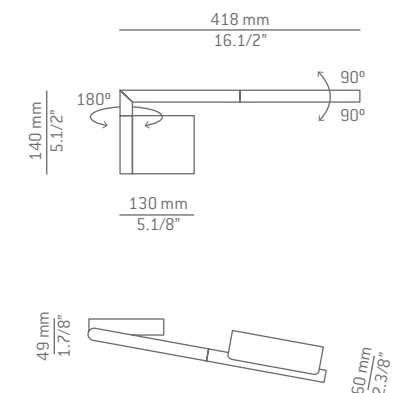

*Photographs may show
 non-standard products*

A-3260L (left - facing)

A-3260R (right - facing)

FOLIO

by Pablo Figuera

Folio is an aluminium minimalist lamp with clean lines. Lateral folds, which serve as a shade while hiding the LED source, protect users from glare and offer precise lighting.