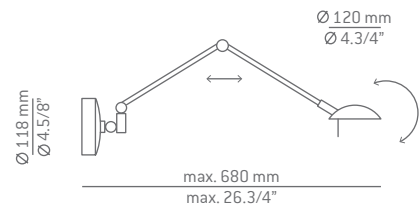

A-1136L

LED 6,1W **A++**
(2700K / Ang. 120° / >80 CRI / 350mA)
Universal Voltage / Typ* 665 lumens
On/Off Switch

Articulated wall-mounted version has two joints to provide full movement and adjustment.

Brazo de lectura articulado destaca por su versatilidad y diversidad de movimientos.

M-1137L

LED 6,1W **A++**
(2700K / Ang.120° / >80 CRI / 350mA)
Universal Voltage / Typ* 665 lumens
On/Off Switch

Finishes

■ 37 NI

Additional

We offer custom finishes, sizes, and alternate lamping for projects.

Photographs may show non-standard products