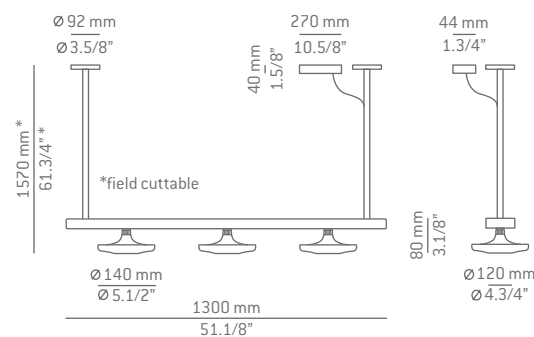

* Field cuttable stems.

We offer custom finishes, sizes, and alternate lamping for projects.

Photographs may show non-standard products

T-3305-M

LED 3x10W **A++**
 (3000K / Ang.58° / >80 CRI / 350mA)
 Universal Voltage / Typ* 3x1073 lumens
 Sensor Dimmer