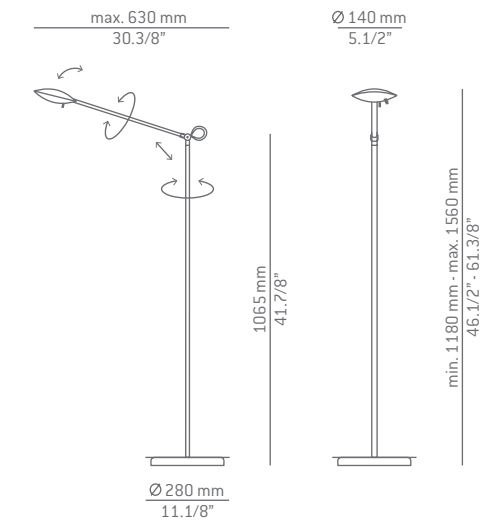

P-3007

LED 6,1W **A+**
(2700K / Ang. 120° / >80 CRI / 350MA)
Universal Voltage / Typ* 665 lumens
Sensor Dimmer

Finishes

■ 22 CH

Trim Cover

■ 26 BLK

Additional

We offer custom finishes, sizes,
and alternate lamping for projects.

*Photographs may show
non-standard products*