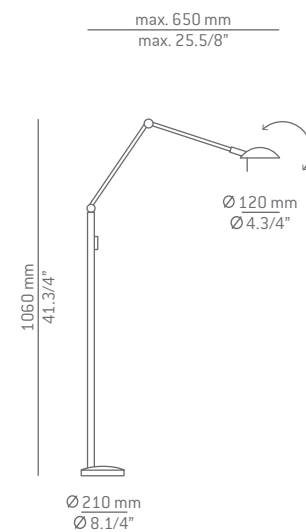

Additional

We offer custom finishes, sizes, and alternate lamping for projects.

Photographs may show non-standard products