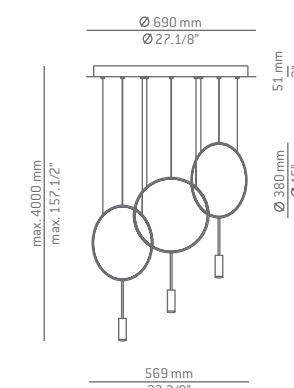

Finish body

■ 26 BLK

Finish head

■ 26 BLK
 ■ 61 S GLD

Finish body

□ 71 WH

Finish head

□ 71 WH

Photographs may show non-standard products

α=0.4

Revolta L73.2D

Revolta L73.1S1D

Revolta L92.1S1D

Revolta R40.1S1D

Revolta R70.3S

Revolta R100.5S