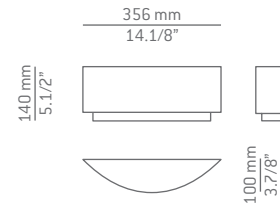

- 37 NI
- 22 CH

Finish shade

- 26 BLK
- 27 WH
- 38 GR

Additional

We offer custom finishes, sizes,
and alternate lamping for projects.

*Photographs may show
non-standard products*

A-2710L

LED 10W **A+**
 (2700K / Ang. 120° / >80 CRI)
 230V / Typ* 850 lumens
 Dimmable Triac