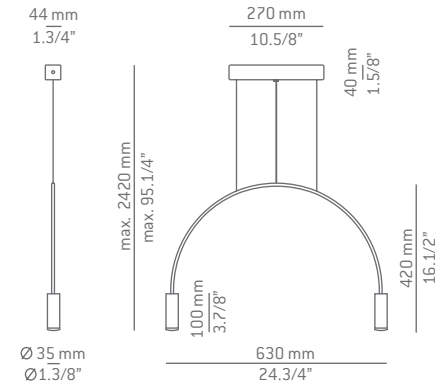

T-3535-W

LED 2x6,1W **A++**
(2700K / Ang.120° / >80 CRI / 350mA)
Universal Voltage / Typ* 2x665 lumens
Dimmable Triac

T-3535-M

LED 2x6,1W **A++**
(3000K / Ang.120° / >80 CRI / 350mA)
Universal Voltage / Typ* 2x703 lumens
Dimmable Triac

T-3536-W

LED 3x6,1W **A++**
(2700K / Ang.120° / >80 CRI / 350mA)
Universal Voltage / Typ* 3x665 lumens
Dimmable Triac

T-3536-M

LED 3x6,1W **A++**
(3000K / Ang.120° / >80 CRI / 350mA)
Universal Voltage / Typ* 3x703 lumens
Dimmable Triac

Finish body

- 26 BLK

Finish head

- 26 BLK
- 61 S GLD

Finish body

- 71 WH

Finish head

- 71 WH

Additional

50° angle acrylic optic lens conversion kit.

We offer custom finishes, sizes, and alternate lamping for projects.

Photographs may show non-standard products