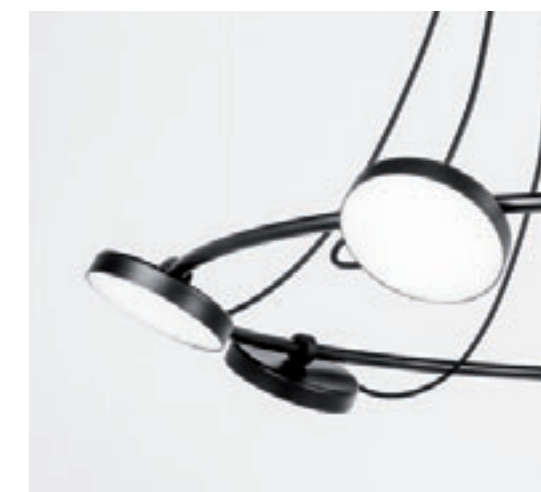

Photographs may show non-standard products

Aluminum heads with acrylic diffusers rotate 106° on its stem.

Pantallas de aluminio con difusores de metacrilato y rotación de 106°.

Aro R40.1M1L

Aro R40.1M1L

**One Aro ring can be a singularly distinctive pendant,
or by combining the two sizes, Aro becomes a chandelier for modern times.
Each pendant ring can be installed with its lamps facing upward or downward.**