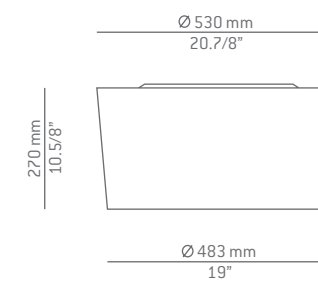

LED or Fluor. up to 2x30W **A+ > A**
E27 / 230V / Dimmable when
using dim. lamps

Finish body

☐ 79 WH

Additional

We offer custom finishes, sizes,
and alternate lamping for projects.

*Photographs may show
non-standard products*