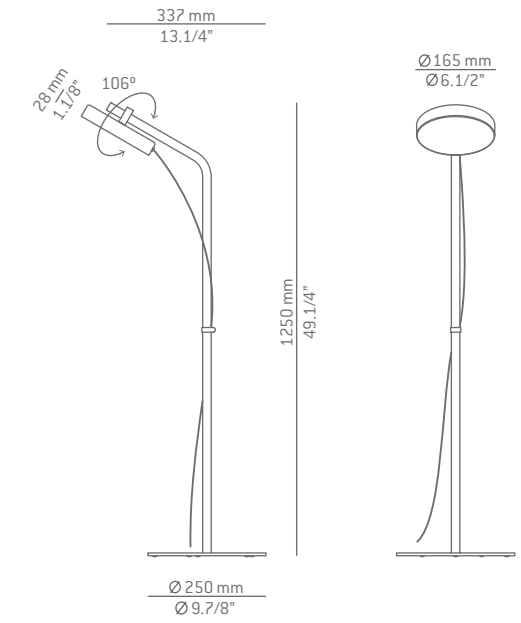

p-3548

LED 10W **A+**
(2700K / Ang.116° / >80 CRI / 700mA)
Universal Voltage / Typ* 1437 lumens
Sensor Dimmer

Finish body

☐ 74 WH M

Finish head

☒ 56 BLK M

Additional

We offer custom finishes, sizes,
and alternate lamping for projects.

*Photographs may show
non-standard products*