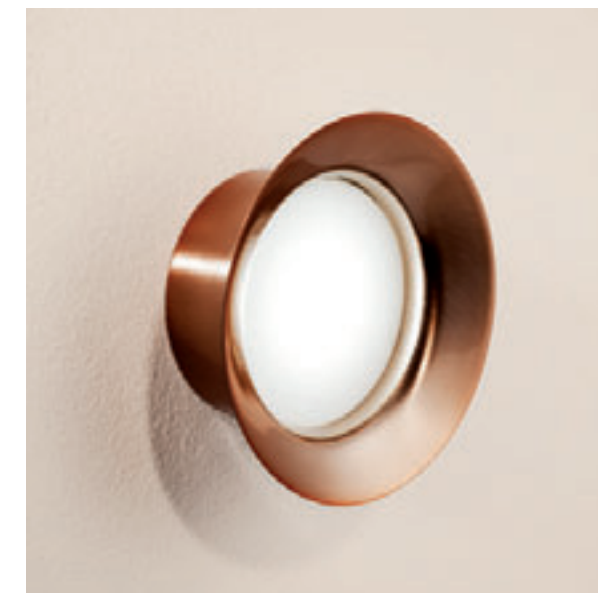

t-3410L-W / A-3410L-W

LED 10W **A+**
(2700K / Ang.120° / >80 CRI)
230V / Typ* 850 lumens
Dimmable Triac

t-3411L-W

LED 15W **A**
(2700K / Ang.120° / >80 CRI)
230V / Typ* 1275 lumens.
Dimmable Triac.

Finish

- 26 BLK
- 74 WH
- 44 CP
- 61 S GLD

Additional

We offer custom finishes, sizes, and alternate lamping for projects.

Photographs may show non-standard products

Accessories

Difusser with serigraphy for t-3410L reduces glare for wall- mounted versions