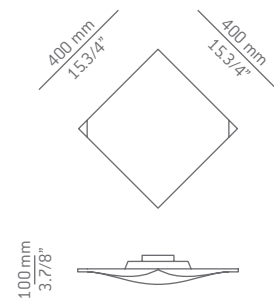

Satin-glass shaped like a billowed sail and fitted with a metal backplate transforms a space. Used in multiples, Bent creates an undulating wall of soft light. Combining a smaller number creates a flower of glowing petals.

Vidrio satinado en forma de vela ondulada y acompañado por una sujeción metálica de idéntica forma. La combinación de múltiples unidades crea una pared iluminada con ondulaciones. Con sólo unas pocas, crea una espectacular flor de pétalos brillantes.

t-2752L

LED 20W **A**
(2700K / Ang. 120° / >80 CRI)
230V / Typ* 1700 lumens
Dimmable Triac

Finishes

- 37 NI
- 22 CH

Additional

We offer custom finishes, sizes, and alternate lamping for projects.

Photographs may show non-standard products