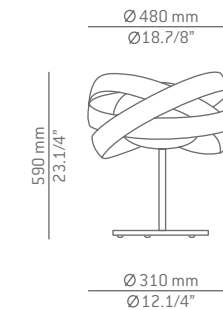

T-2996

LED or Fluor. up to 3x20W **A+>A**
 E27 / 230V / Dimmable when
 using dim. lamps

Finishes

- 22 CH
- 71 WH
- 44 CP

Additional

We offer custom finishes, sizes,
 and alternate lamping for projects.

*Photographs may show
 non-standard products*