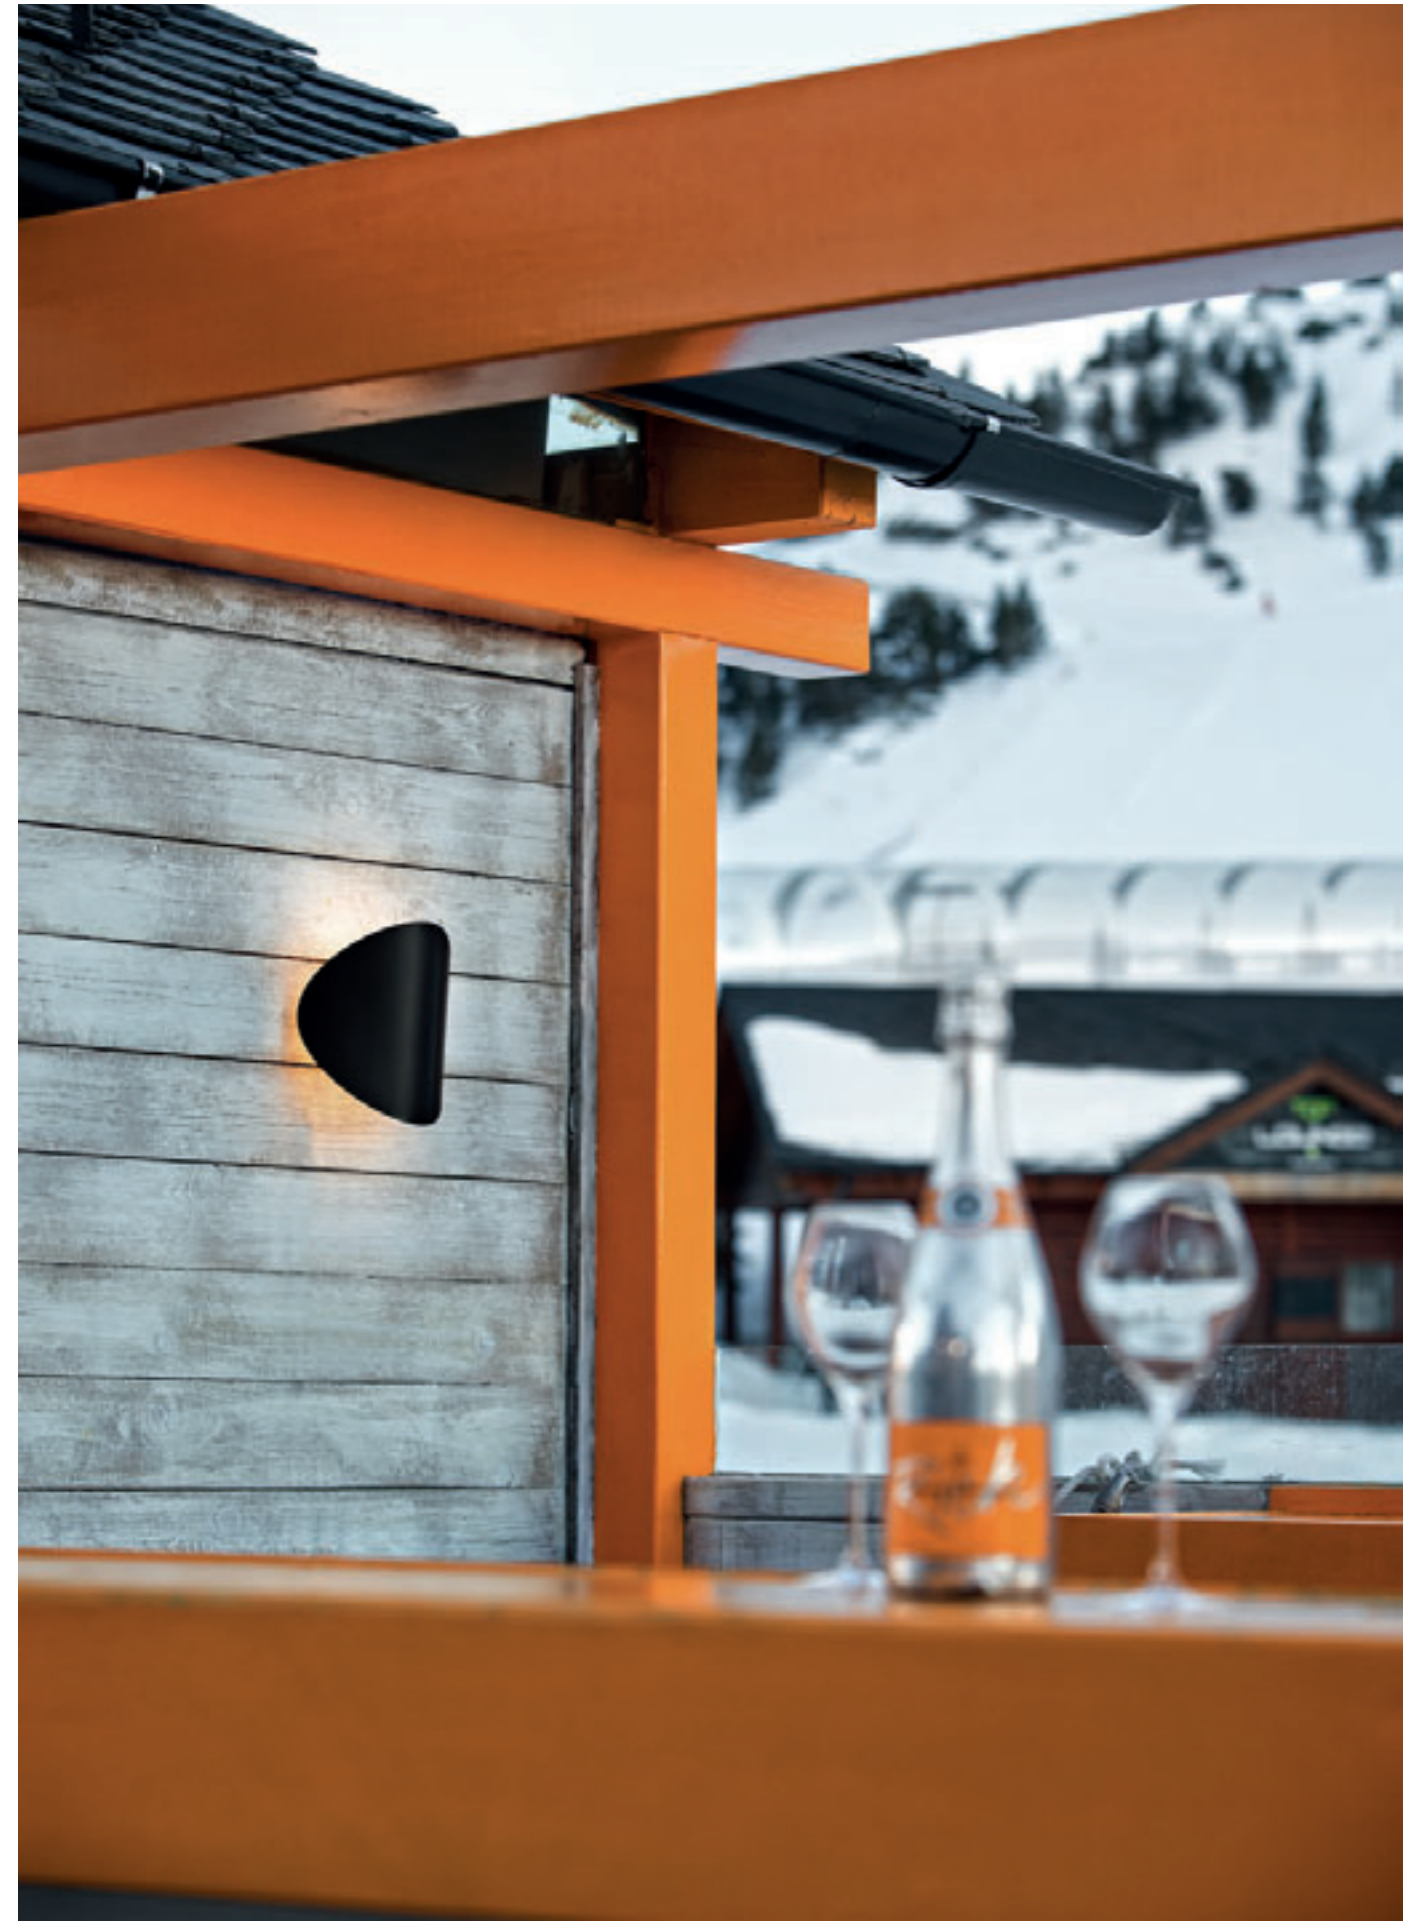

PIU

by Serge & Robert Cornelissen

Elegantly understated, a rectangle with an asymmetric fold creates a visually rich shape. Architectural minimalism takes on a different look from every angle while subtly casting light above and below.