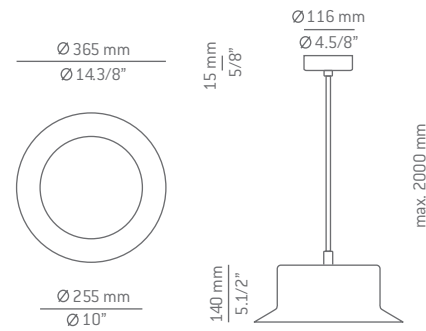

Finish

- 26 BLK
- 74 WH
- 44 CP
- 61 S GLD

Additional

We offer custom finishes, sizes, and alternate lamping for projects.

Photographs may show non-standard products

T-3415L-W

LED 10W **A+**
 (2700K / Ang.120° / >80 CRI)
 230V / Typ* 850 lumens
 Dimmable Triac