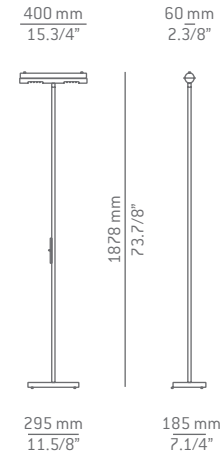

P-2455

LED or Hal. up to 2x130W **C**
118mm / R7s base / 230V
Dimmable

T-1158

LED or Hal. up to 3x130W **C**
118mm / R7s base / 230V
Dimmable

Finishes

■ 37 NI

Additional

We offer custom finishes, sizes, and alternate lamping for projects.

Photographs may show non-standard products