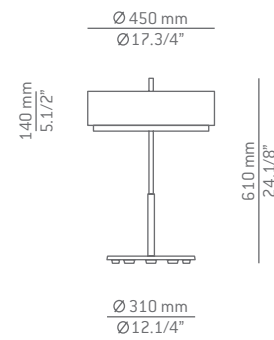

Additional

We offer custom finishes, sizes,
and alternate lamping for projects.

*Photographs may show
non-standard products*

M-2717

LED or Fluor. up to 3x20W **A+ > A**
E27 / 230V / Dimmable when
using dim. lamps

Finish body

- 37 NI
- 22 CH

Finish shade

- 26 BLK
- 27 WH
- 38 GR

Additional

We offer custom finishes, sizes,
and alternate lamping for projects.

*Photographs may show
non-standard products*