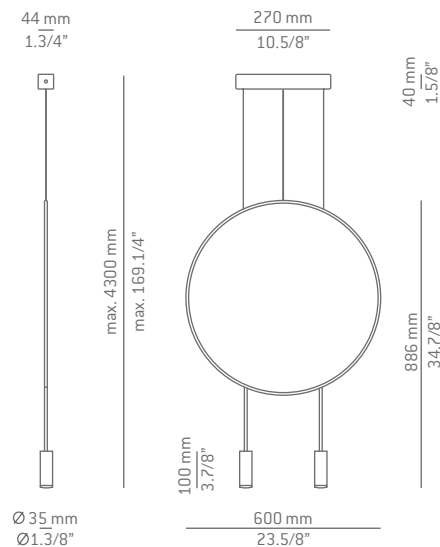

T-3635-W

LED 6,1W **A++**
(2700K / Ang.120° / >80 CRI / 350mA)
Universal Voltage / Typ* 665 lumens
Non Dimmable / Compositions
are dimmable.

T-3635-M

LED 6,1W **A++**
(3000K / Ang.120° / >80 CRI / 350mA)
Universal Voltage / Typ* 703 lumens
Non Dimmable / Compositions
are dimmable.

T-3636-W

LED 2x6,1W **A++**
(2700K / Ang.120° / >80 CRI / 350mA)
Universal Voltage / Typ* 2x665 lumens
Dimmable Triac

T-3636-M

LED 2x6,1W **A++**
(3000K / Ang.120° / >80 CRI / 350mA)
Universal Voltage / Typ* 2x703 lumens
Dimmable Triac

Finish body

■ 26 BLK

Finish head

■ 26 BLK
■ 61 S GLD

Finish body

□ 71 WH

Finish head

□ 71 WH

Finish acoustic panel

■ 82 BL Blue
■ 83 EGP Eggplant
■ 84 SLM Salmon

Additional

50° angle acrylic optic lens conversion kit.

We offer custom finishes, sizes, and alternate lamping for projects.

Photographs may show non-standard products

Create your own custom suspension light combining them individually or with our selection of canopies.

Crea tu propio diseño combinando suspensiones de forma independiente o con nuestra selección de sujeciones múltiples.