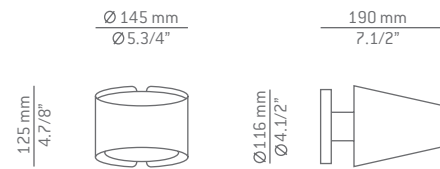

A-2520

LED or Fluor. up to 20W **A+**
Max. 112mm / E27 / 230V
Dimmable when using dim. lamps.

Finishes

■ 37 NI

Additional

We offer custom finishes, sizes,
and alternate lamping for projects.

*Photographs may show
non-standard products*