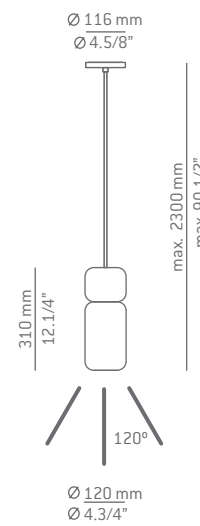

Finish body

■ 26 BLK

Finish head

■ 26 BLK
 ■ 61 S GLD

Finish body

□ 71 WH

Finish head

□ 71 WH

Finish body

- 26 BLK

Finish head

- 26 BLK
- 61 S GLD

Finish body

- 71 WH

Finish head

- 71 WH

*Photographs may show
 non-standard products*

Finish body

■ 26 BLK

Finish body

□ 71 WH

Finish head

■ 26 BLK
 ■ 61 S GLD

Finish head

T-3555-W

LED 10W **A+**
 (2700K / Ang.120° / >80 CRI)
 230V / Typ* 850 lumens
 Dimmable Triac

Finish body

- 56 BLK
- 74 WH

Additional

We offer custom finishes, sizes,
 and alternate lamping for projects.

*Photographs may show
 non-standard products*