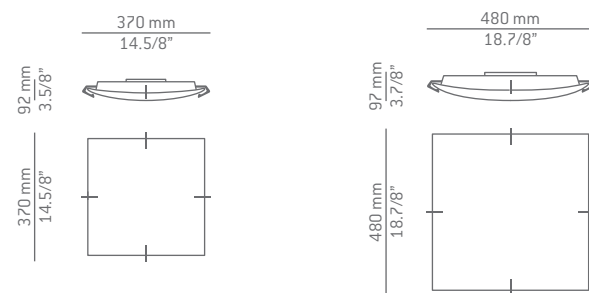

ESSENTIALS

by Leonardo Marelli

t-2601L

LED 20W **A**
(2700K / Ang. 120° / >80 CRI)
230V / Typ* 1700 lumens
Dimmable Triac

t-2602L

LED 20W **A**
(2700K / Ang. 120° / >80 CRI)
230V / Typ* 1700 lumens
Dimmable Triac

Finishes

■ 37 NI

Additional

We offer custom finishes, sizes,
and alternate lamping for projects.

*Photographs may show
non-standard products*