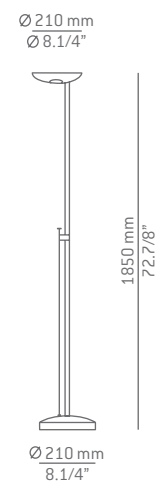

Finishes

- 37 NI
- 61 S.GLD

Additional

We offer custom finishes, sizes, and alternate lamping for projects.

Photographs may show non-standard products