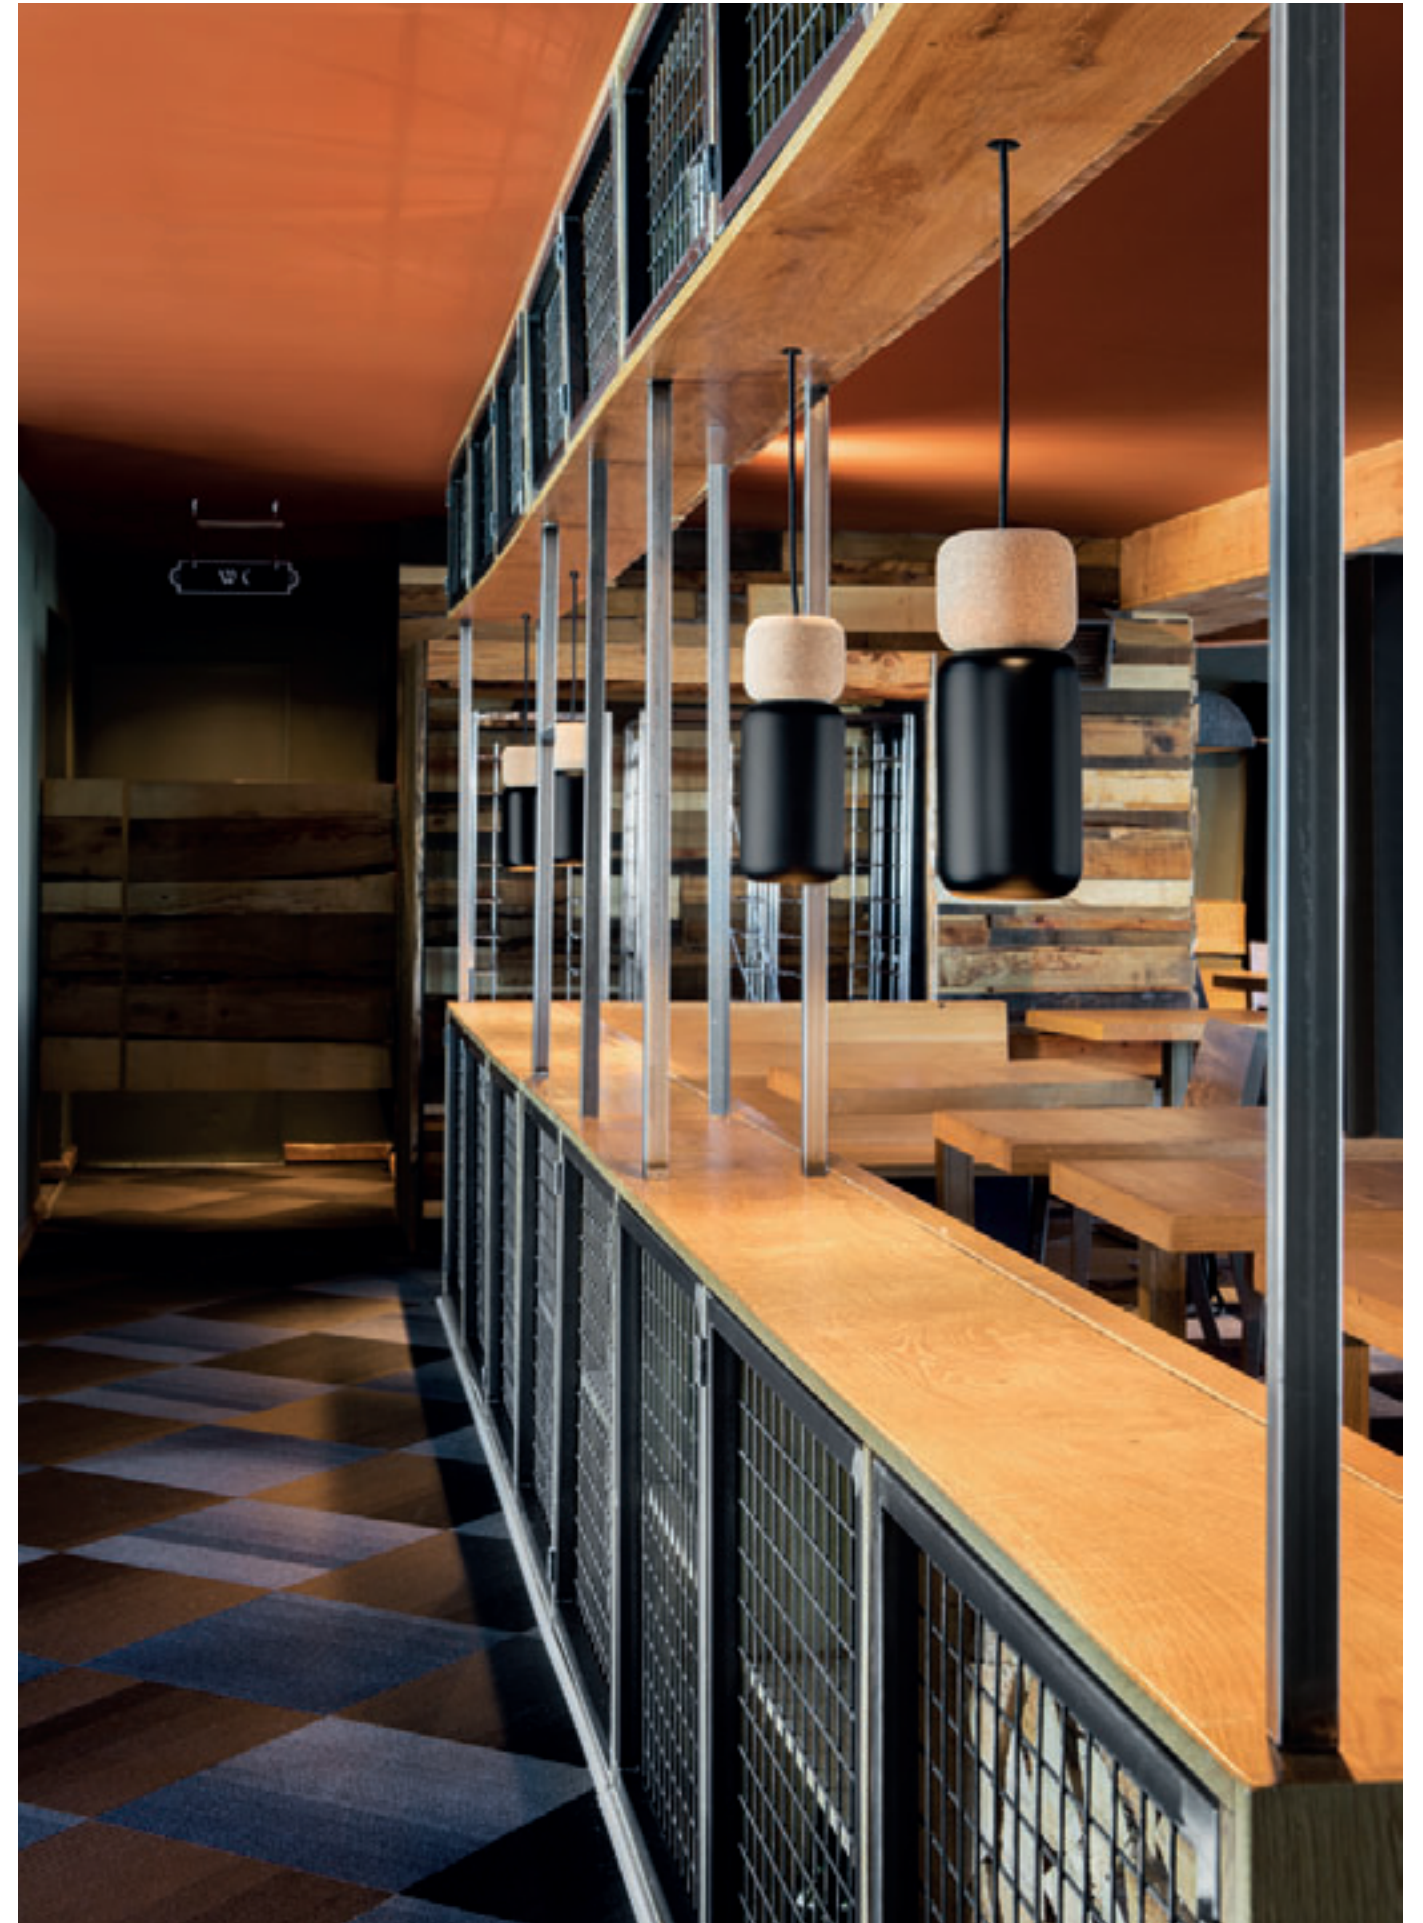

T-3555-W

LED 10W **A+**
 (2700K / Ang.120° / >80 CRI)
 230V / Typ* 850 lumens
 Dimmable Triac

Finish body

- 56 BLK
- 74 WH

Additional

We offer custom finishes, sizes,
 and alternate lamping for projects.

*Photographs may show
 non-standard products*