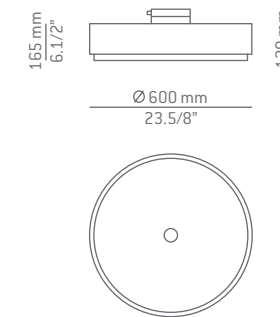

t-2713

LED or Fluor. up to 3x20W **A+ > A**
E27 / 230V / Dimmable when
using dim. lamps