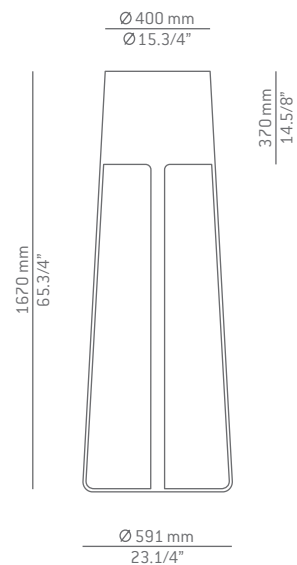

P-2949

LED or Fluor. up to 20W **A+ > A**
E27 / 230V / Dimmable when
using dim. lamps

T-2945

LED or Fluor. up to 20W **A+ > A**
E27 / 230V / Dimmable when
using dim. lamps

Finishes

- 26 BLK
- 74 WH L

Additional

We offer custom
finishes, sizes,
and alternate lamping
for projects.

*Photographs may show
non-standard products*