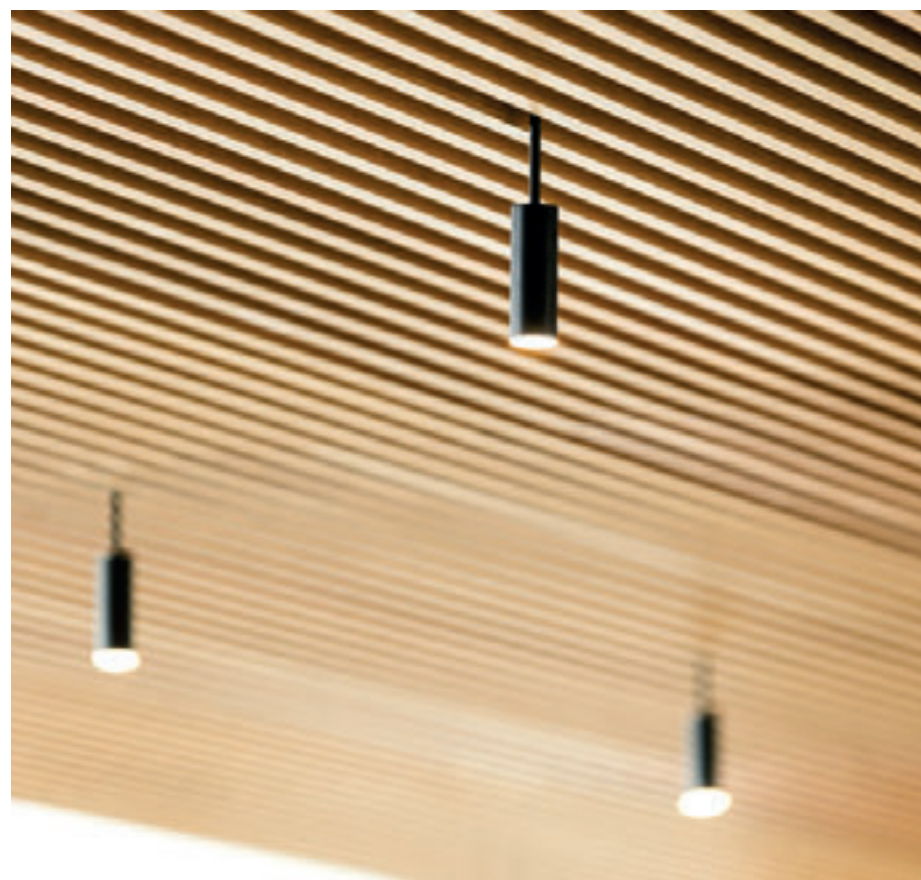

Finish head

■ 26 BLK
 ■ 61 S GLD

Finish head

□ 71 WH

Additional

50° angle acrylic optic lens conversion kit.

We offer custom finishes, sizes, and alternate lamping for projects.

Photographs may show non-standard products