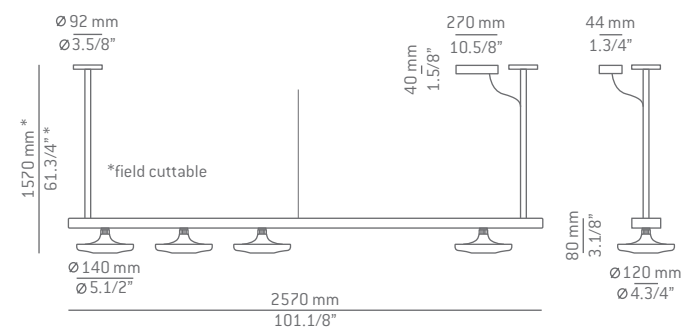

T-3306-M

LED 4x10W **A++**
(3000K / Ang.58° / >80 CRI / 350mA)
Universal Voltage / Typ* 4x1073 lumens
Sensor Dimmer