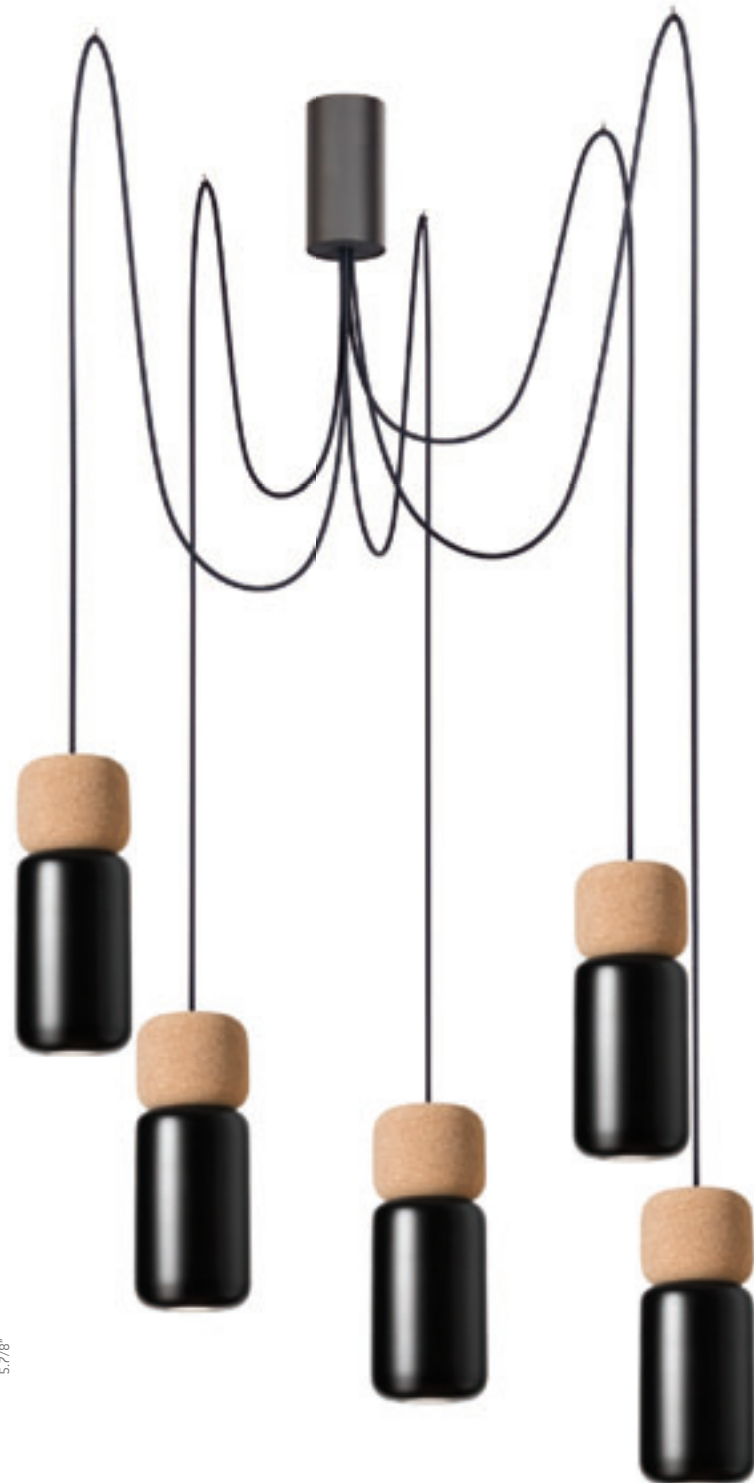

Pila L92.4

Pila L165.6