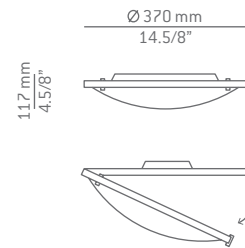

t-2124L

LED 20W **A**
(2700K / Ang. 120° / >80 CRI)
230V / Typ* 1700 lumens
Dimmable Triac