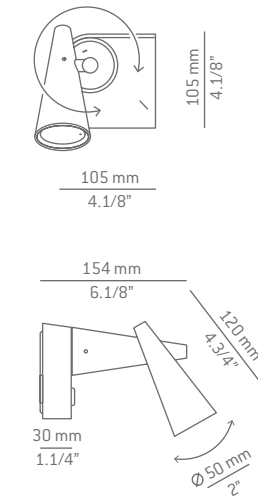

A-3330

LED 3,2W **A++**
(2700K / Ang.120° / 350mA)
Universal Voltage / Typ* 370 lumens
On/Off Switch

Finishes

- ☐ 74 WH
- ☒ 47 GR M

Additional

We offer custom finishes, sizes,
and alternate lamping for projects.

*Photographs may show
non-standard products*