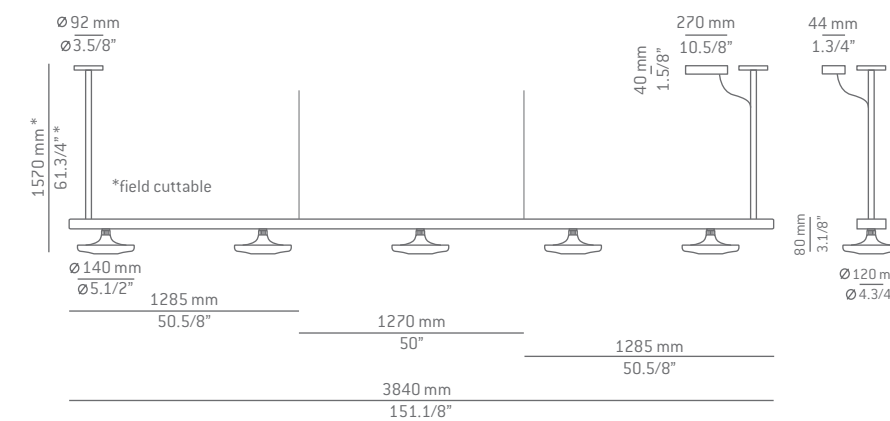

T-3307-M

LED 5x10W **A++**
(3000K / Ang.58° / >80 CRI / 350mA)
Universal Voltage / Typ* 5x1073 lumens
Sensor Dimmer