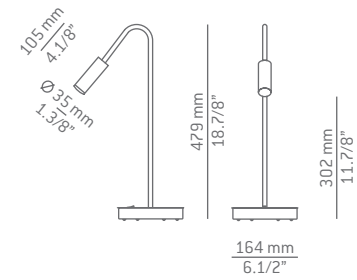

M-3537-W

LED 6,1W **A++**
(2700K / Ang.120° / >80 CRI / 350mA)
Universal Voltage / Typ* 665 lumens
On/Off switch

M-3537-M

LED 6,1W **A++**
(3000K / Ang.120° / >80 CRI / 350mA)
Universal Voltage / Typ* 703 lumens
On/Off switch