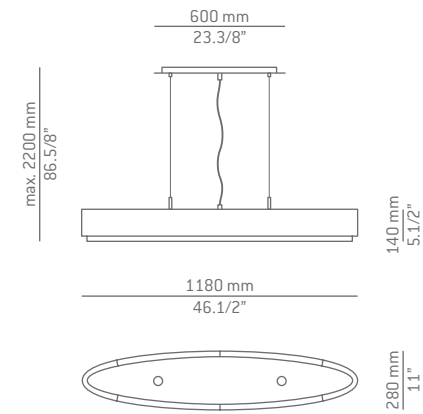

Finish body

- 26 BLK
- 27 WH

Finish shade

- 26 BLK
- 27 WH
- 38 GR

Additional

We offer custom
 finishes, sizes,
 and alternate
 lamping for
 projects.

*Photographs may show
 non-standard products*

T-2711