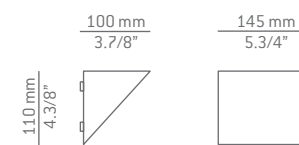

A-2038L

LED 10W **A***
(3000K / Ang.120° / >80 CRI / 350mA)
230V / Typ* 850 lumens
Dimmable Triac

Finishes

■ 37 NI

Additional

We offer custom finishes, sizes, and alternate lamping for projects.

Photographs may show non-standard products