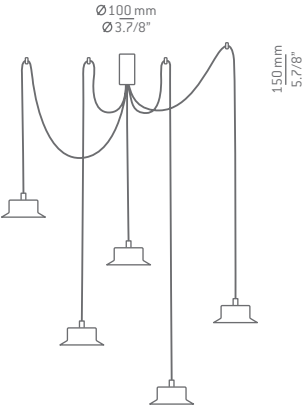

Maine L73.3S