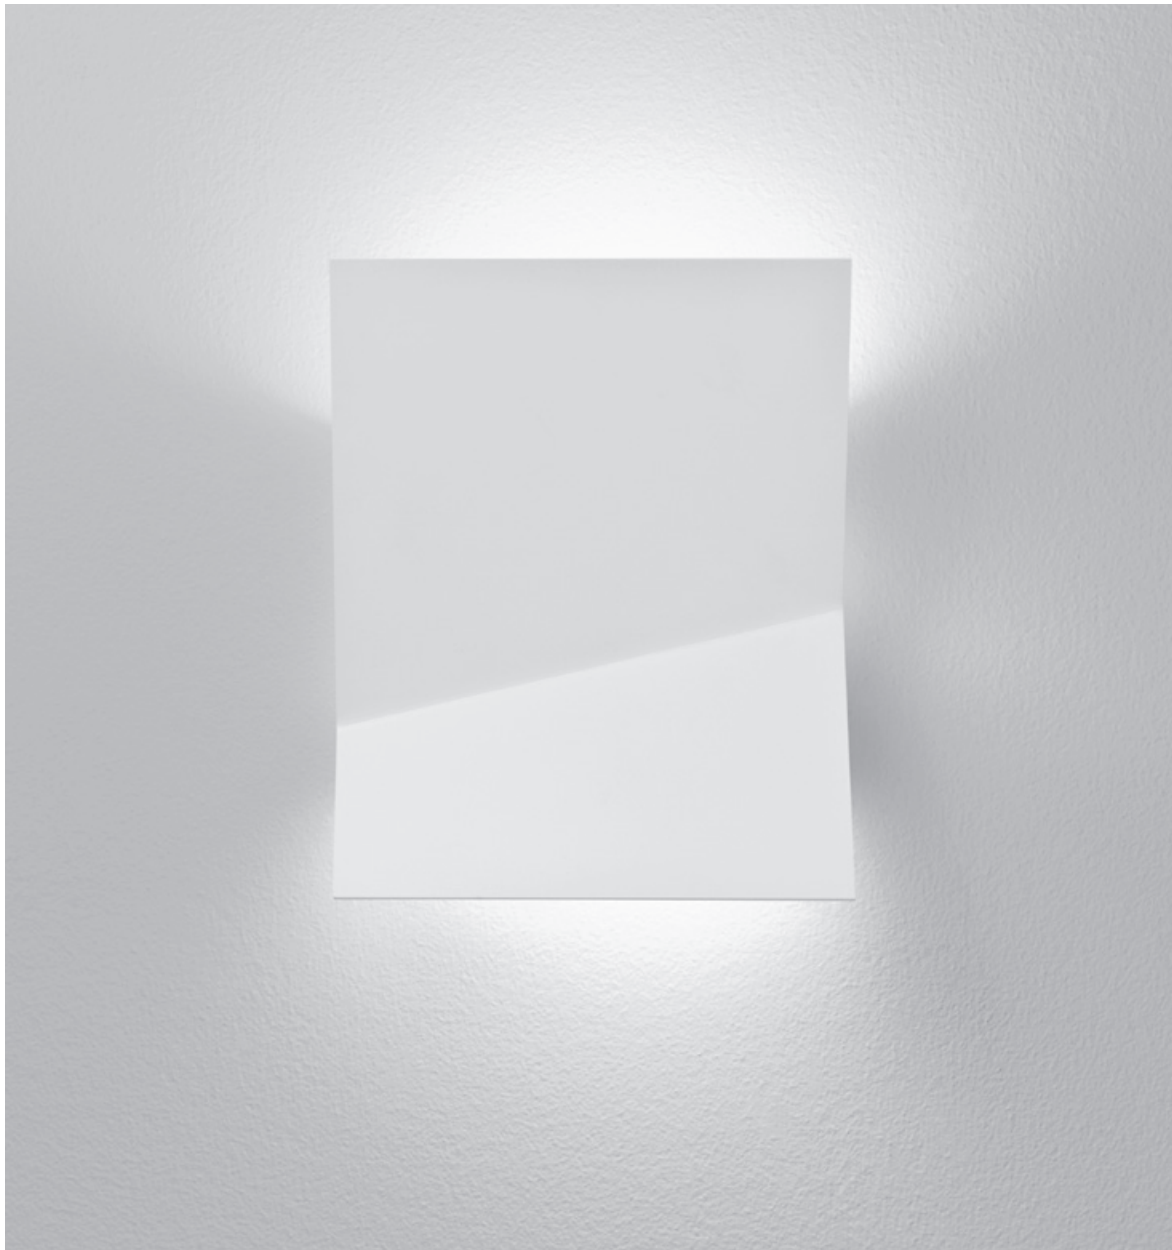

PIU

by Serge & Robert Cornelissen

Elegantly understated, a rectangle with an asymmetric fold creates a visually rich shape. Architectural minimalism takes on a different look from every angle while subtly casting light above and below.