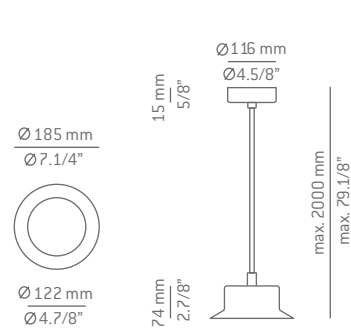

Finish

- 26 BLK
- 74 WH
- 44 CP
- 61 S GLD

Additional

We offer custom finishes, sizes, and alternate lamping for projects.

Photographs may show non-standard products

T-3415L-W

LED 10W **A+**
 (2700K / Ang.120° / >80 CRI)
 230V / Typ* 850 lumens
 Dimmable Triac