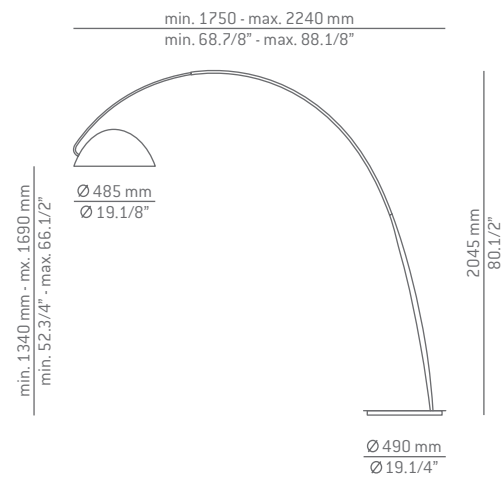

Finish body

- 22 CH
- 26 BLK

Finish shade

- 64 BLK L
- 27 WH

Additional

Bottom acrylic diffuser kit
 for black shade.

We offer custom finishes, sizes,
 and alternate lamping for projects.

*Photographs may show
 non-standard products*