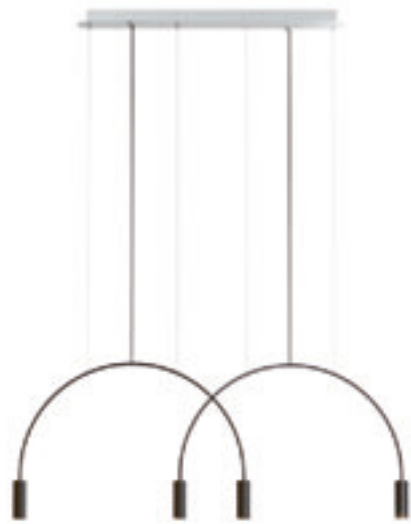

Volta L165.1D2T

Volta L165.1D2T