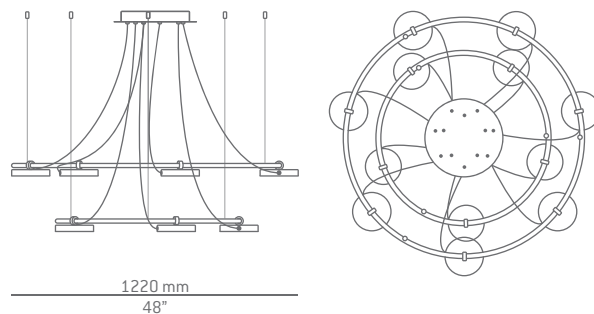

Photographs may show non-standard products

Aluminum heads with acrylic diffusers rotate 106° on its stem.

Pantallas de aluminio con difusores de metacrilato y rotación de 106°.

Aro R40.1M1L

Aro R40.1M1L

**One Aro ring can be a singularly distinctive pendant,
or by combining the two sizes, Aro becomes a chandelier for modern times.
Each pendant ring can be installed with its lamps facing upward or downward.**