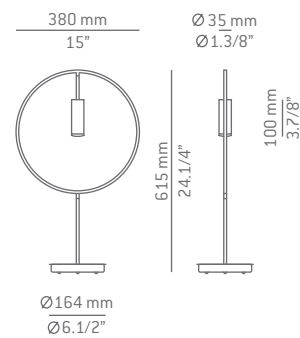

M-3637-W

LED 6,1W **A++**
(2700K / Ang.120° / >80 CRI / 350mA)
Universal Voltage / Typ* 665 lumens
Sensor dimmer

M-3637-M

LED 6,1W **A++**
(3000K / Ang.120° / >80 CRI / 350mA)
Universal Voltage / Typ* 703 lumens
Sensor dimmer

A-3630-W

LED 6,1W **A++**
(2700K / Ang.120° / >80 CRI / 350mA)
Universal Voltage / Typ* 665 lumens
Non Dimmable

A-3630-M

LED 6,1W **A++**
(3000K / Ang.120° / >80 CRI / 350mA)
Universal Voltage / Typ* 703 lumens
Non Dimmable

Finish body

■ 26 BLK

Finish body

□ 71 WH

Finish head

■ 26 BLK
■ 61 S GLD

Finish head

□ 71 WH

Additional

50° angle acrylic optic lens
conversion kit.

We offer custom finishes, sizes,
and alternate lamping for projects.

*Photographs may show
non-standard products*