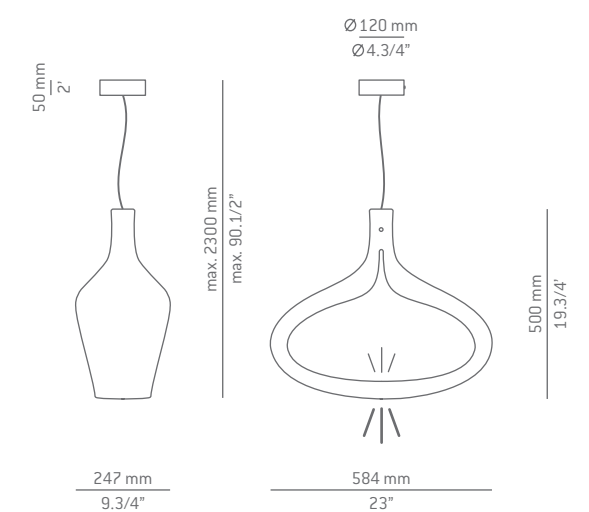

Additional

We offer custom finishes, sizes,
and alternate lamping for projects.

*Photographs may show
non-standard products*

CE