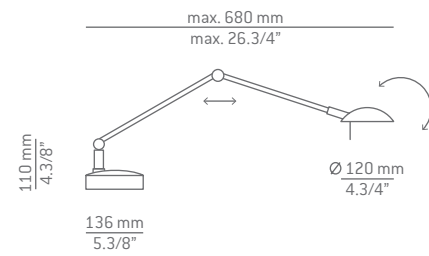

Articulated wall-mounted version has two joints to provide full movement and adjustment.

Brazo de lectura articulado destaca por su versatilidad y diversidad de movimientos.

M-1137L

LED 6,1W **A++**
 (2700K / Ang.120° / >80 CRI / 350mA)
 Universal Voltage / Typ* 665 lumens
 On/Off Switch