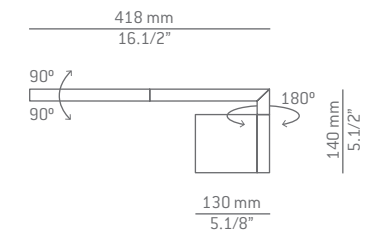

Additional

We offer custom finishes, sizes,
and alternate lamping for projects.

*Photographs may show
non-standard products*

A-3260L (left - facing)