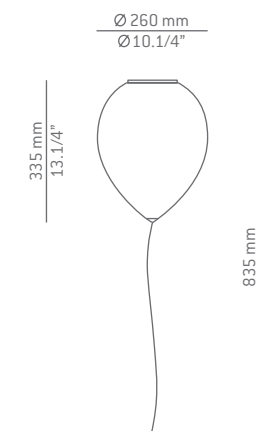

t-3052

LED or Fluor. up to 20W **A+ > A**
E27 / 230V /
Dimmable when
using dim. lamps

Additional

We offer custom finishes, sizes, and alternate lamping for projects.

Photographs may show non-standard products

Finishes

☐ 74 WH