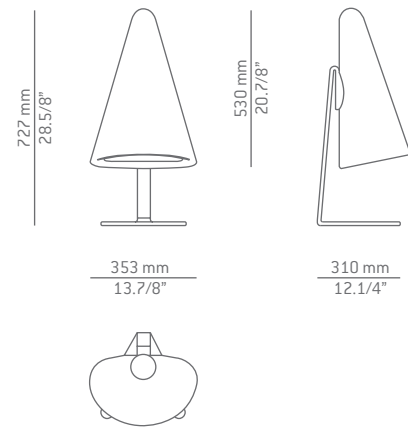

INDOOR & OUTDOOR

M-3044X

LED or Fluor. up to 20W **A+ > A**
E27 / 230V

Finishes

79 WH L

Additional

We offer custom finishes, sizes,
and alternate lamping for projects.

*Photographs may show
non-standard products*