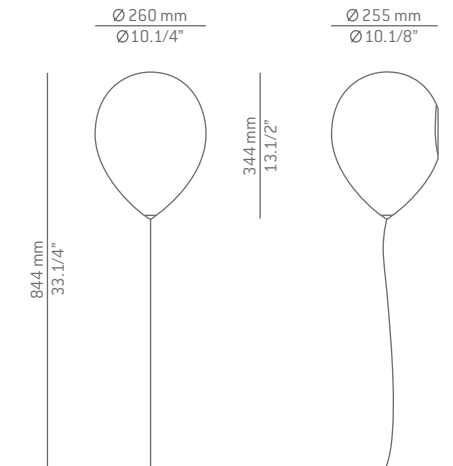

A-3050

LED or Fluor. up to 20W **A+ > A**
E27 / 230V

On/Off Switch

A-3050L

LED or Fluor. up to 20W **A+ > A**
E27 / 230V

⊕
LED 0,5W / E14
230V / nightlight
3-way switch