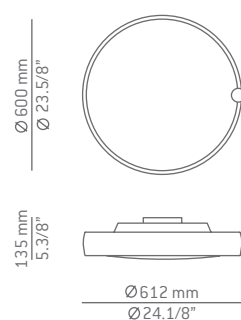

t-3213L

LED 3x10W **A+**
(2700K / Ang. 120° / >80 CRI)
230V / Typ* 3x850 lumens
Dimmable Triac

Finishes

- 22 CH
- 71 WH
- 44 CP

Additional

We offer custom finishes, sizes, and alternate lamping for projects.

Photographs may show non-standard products