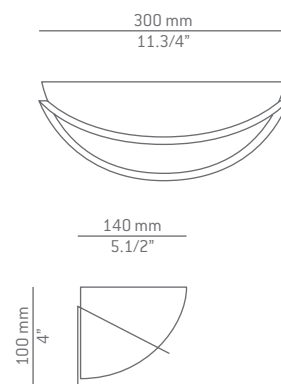

A-8000L

LED 15W **A**
(2700K / Ang. 120° / >80 CRI)
230V / Typ* 1275 lumens
Dimmable Triac

Finishes

□ 37 NI
■ 61 S.GLD

Additional

We offer custom finishes, sizes,
and alternate lamping for projects.

*Photographs may show
non-standard products*