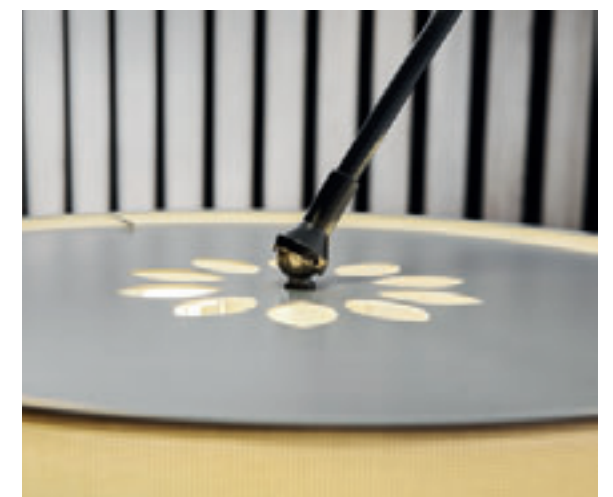

P-2718

LED or Fluor. up to 3x20W **A* > A**
E27 / 230V / Dimmable when
using dim. lamps

Finish body

- 37 NI
- 22 CH

Finish shade

- 26 BLK
- 27 WH
- 38 GR

Additional

We offer custom finishes, sizes,
and alternate lamping for projects.

*Photographs may show
non-standard products*