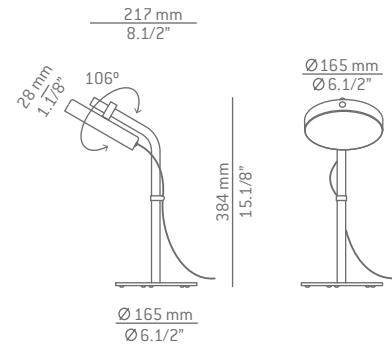

M-3547

LED 10W **A++**
(2700K / Ang.116° / >80 CRI / 700mA)
Universal Voltage / Typ* 1437 lumens
Sensor Dimmer

Finish body

☐ 74 WH M

Finish head

☒ 56 BLK M

Additional

We offer custom finishes, sizes,
and alternate lamping for projects.

*Photographs may show
non-standard products*

**Acrylic diffuser and sensor
dimmer on the head.**

Difusor de metacrilato y regulador
táctil en la pantalla.