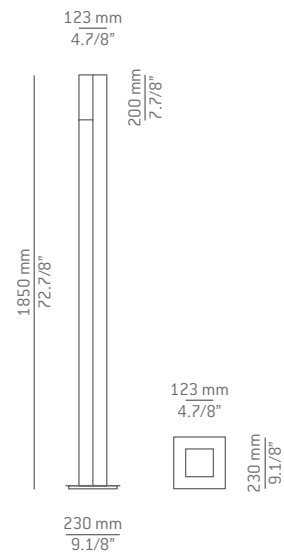

P-3259

LED or Hal. up to 200W
A* A* A B C
118mm / R7s base / 230V
Dimmable

LED or Hal. up to 2x50W
A* A* A B C
PAR16 / GU-10 base / 230V
On/Off Switch

Finishes

- 26 BLK
- 74 WH

Additional

We offer custom finishes, sizes, and alternate lamping for projects.

Photographs may show non-standard products