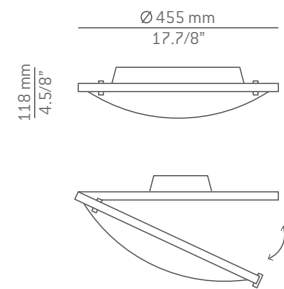

t-2125L

LED 20W **A**
(2700K / Ang. 120° / >80 CRI)
230V / Typ* 1700 lumens
Dimmable Triac