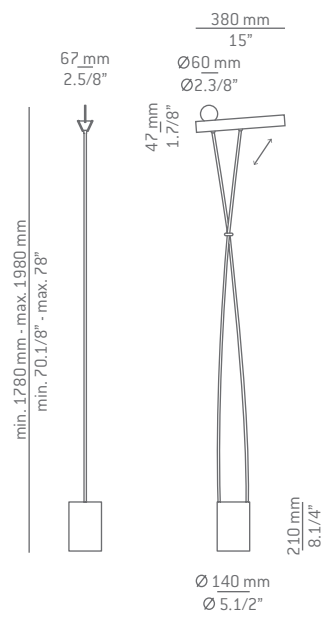

Placement of the decorative ring is optional

Finish body

■ 26 BLK
 Golden Accent

Additional

We offer custom finishes, sizes, and alternate lamping for projects.

Photographs may show non-standard products

MAINE