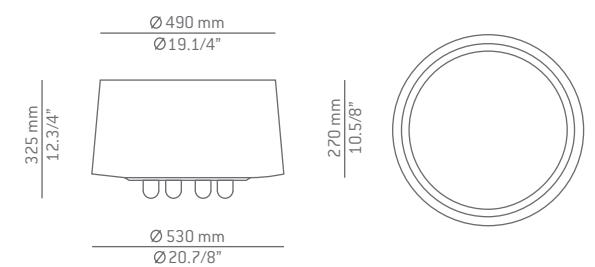

Finish body

79 WH

Finish table top

64 BLK L

Additional

We offer custom finishes, sizes,
and alternate lamping for projects.

*Photographs may show
non-standard products*

OUTDOOR