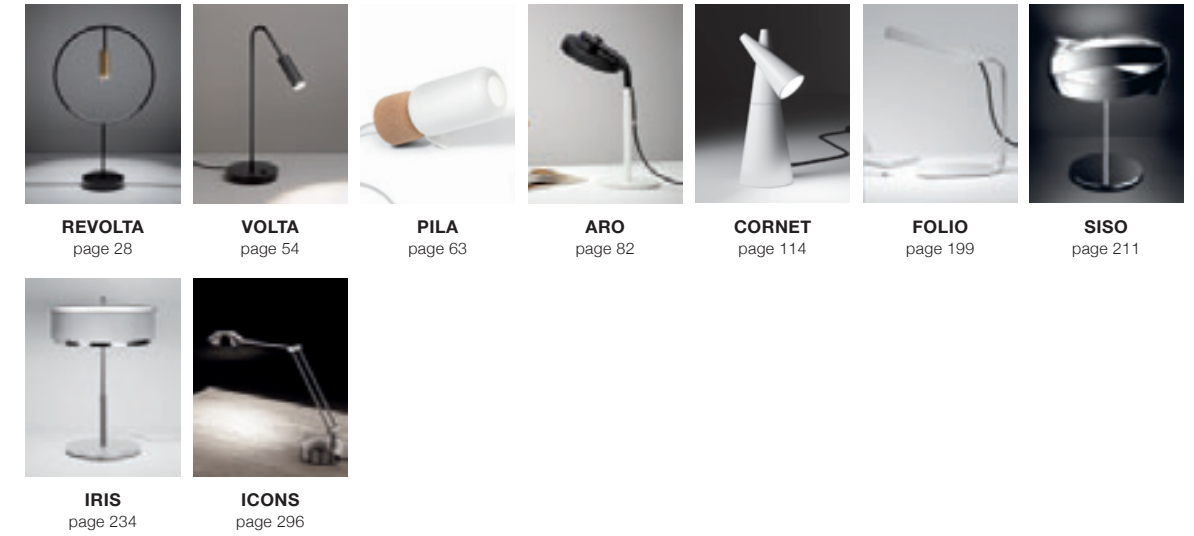

CEILING LAMPS
PLAFONES

TABLE LAMPS
SOBREMESAS

FLOOR LAMPS
PIES

OUTDOOR LAMPS
EXTERIOR

REVOLTA

by Nahtrang Studio

Open circles sketched in the air,
or frames for fabric panels to soften sound.
Pendant cylinders have aluminum heads
and acrylic diffusers.