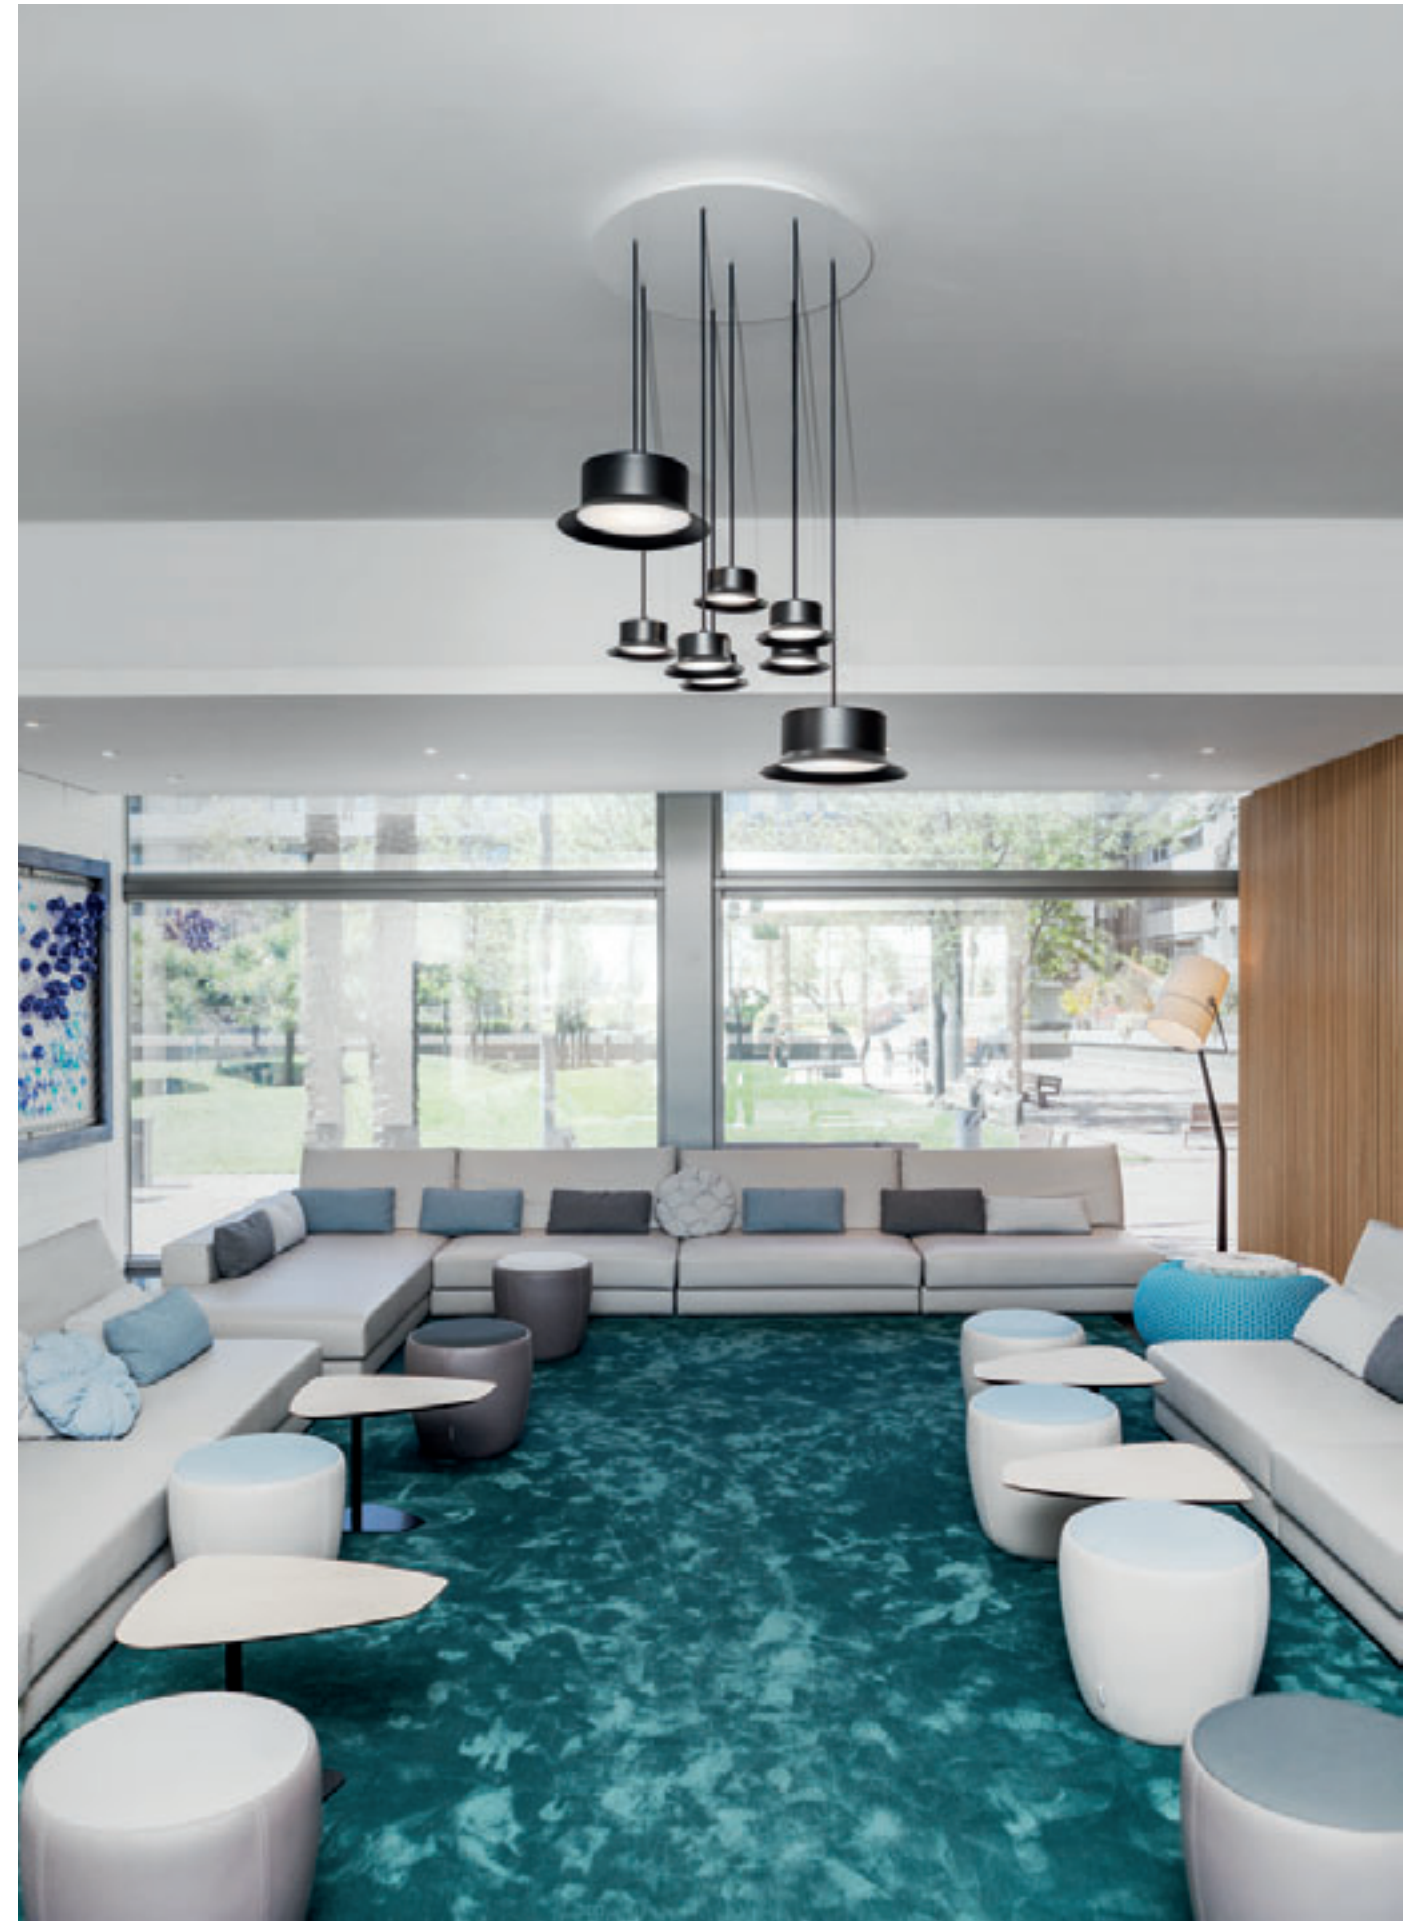

Finish

- 26 BLK
- 74 WH
- 44 CP
- 61 S GLD

Additional

We offer custom finishes, sizes, and alternate lamping for projects.

Photographs may show non-standard products

T-3415L-W

LED 10W **A+**
(2700K / Ang.120° / >80 CRI)
230V / Typ* 850 lumens
Dimmable Triac

T-3416L-W

LED 15W **A+**
(2700K / Ang.120° / >80 CRI)
230V / Typ* 1275 lumens
Dimmable Triac