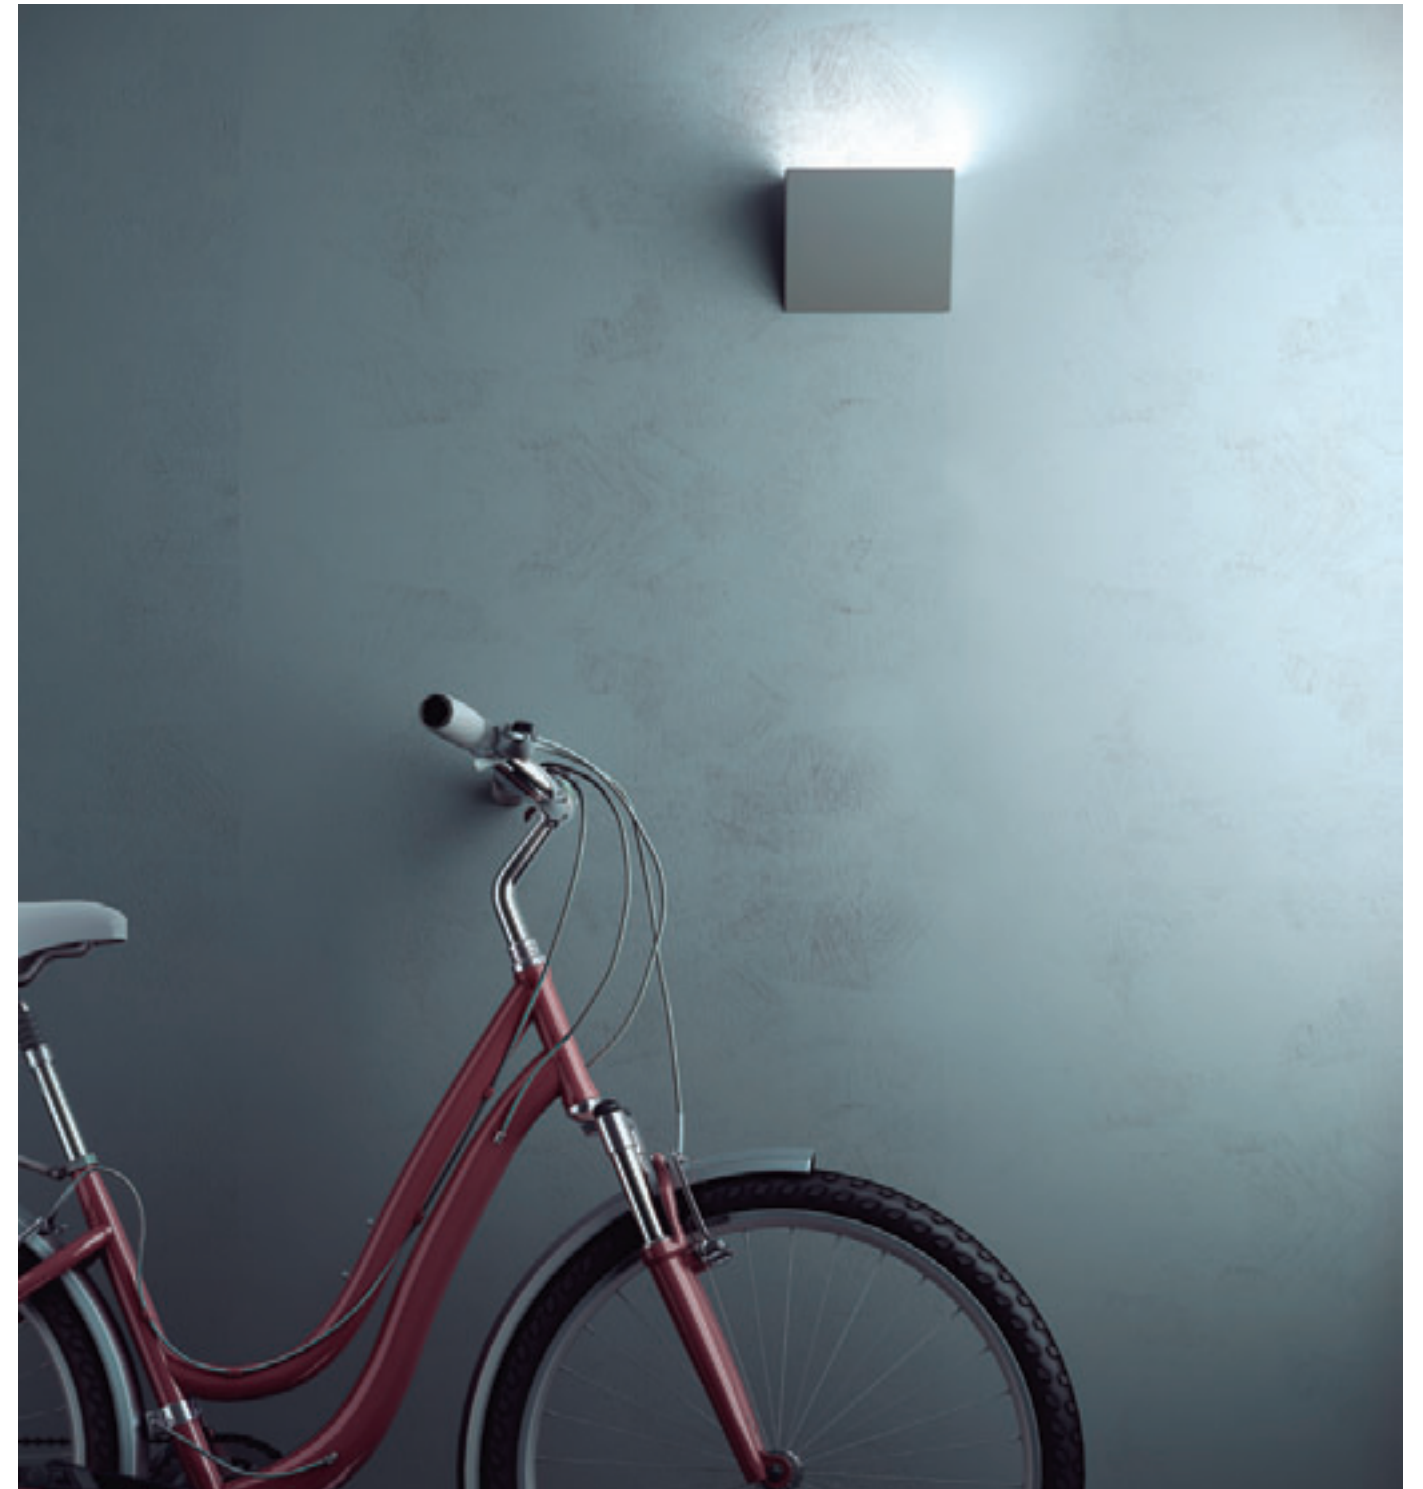

A-2038L

LED 10W **A***
(3000K / Ang.120° / >80 CRI / 350mA)
230V / Typ* 850 lumens
Dimmable Triac

Finishes

■ 37 NI

Additional

We offer custom finishes, sizes, and alternate lamping for projects.

Photographs may show non-standard products