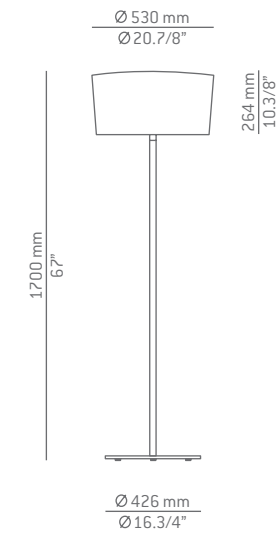

Additional

We offer custom finishes, sizes,
and alternate lamping for projects.

*Photographs may show
non-standard products*