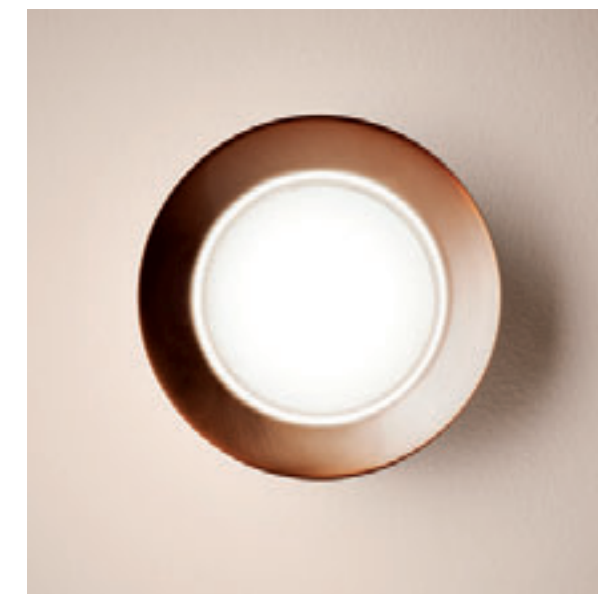

t-3410L-W / A-3410L-W

LED 10W **A+**
(2700K / Ang.120° / >80 CRI)
230V / Typ* 850 lumens
Dimmable Triac

t-3411L-W

LED 15W **A**
(2700K / Ang.120° / >80 CRI)
230V / Typ* 1275 lumens.
Dimmable Triac.

Finish

- 26 BLK
- 74 WH
- 44 CP
- 61 S GLD

Additional

We offer custom finishes, sizes, and alternate lamping for projects.

Photographs may show non-standard products

Accessories

Difusser with serigraphy for t-3410L reduces glare for wall- mounted versions