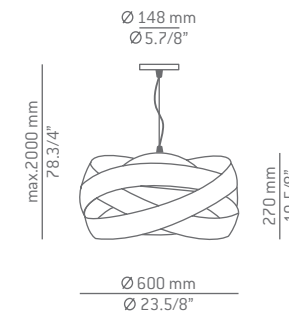

T-2996

LED or Fluor. up to 3x20W **A+>A**
E27 / 230V / Dimmable when
using dim. lamps

Finishes

- 22 CH
- 71 WH
- 44 CP

Additional

We offer custom finishes, sizes,
and alternate lamping for projects.

*Photographs may show
non-standard products*