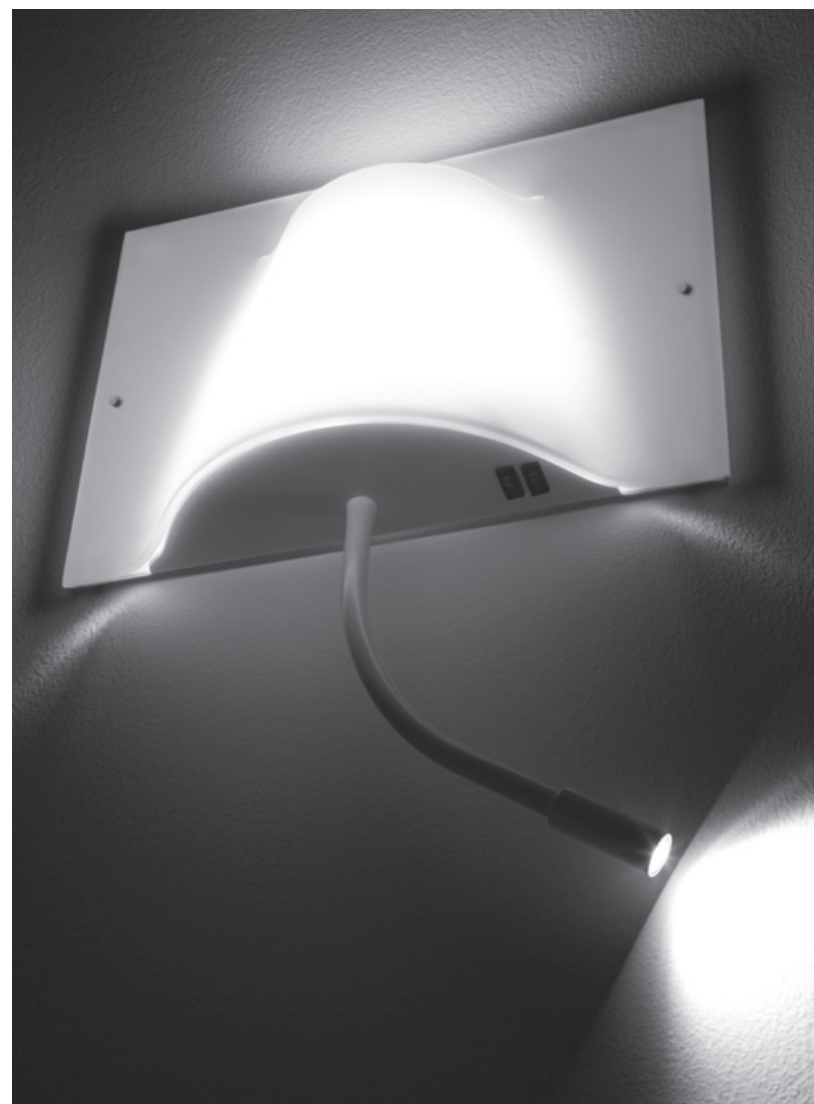

*Photographs may show
non-standard products*

CE  IP 65  850° 

CARPET

by serra&delarocha

A glowing translucent rectangle with a molded shade that softly illumines. The bedside version has an adjustable reading arm that focuses light. Made of thermoformed acrylic that is smoothly malleable and strong.

Carpet parte de la deformación de un metacrilato blanco termoconformado que se integra de manera natural en cualquier espacio mediante una suave curvatura. El aplique para cabezal de cama incluye un brazo de lectura orientable.