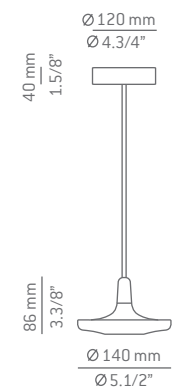

Button R40.3

T-3302S