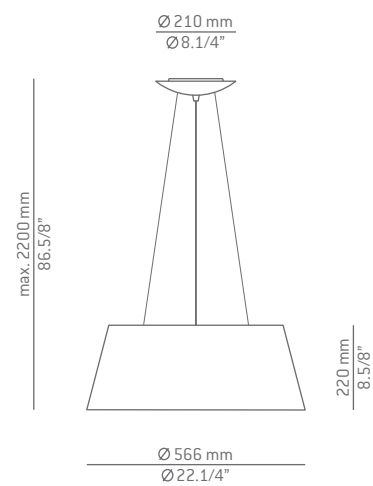

T-2945

LED or Fluor. up to 20W **A+ > A**
E27 / 230V / Dimmable when
using dim. lamps

Finishes

- 26 BLK
- 74 WH L

Additional

We offer custom
finishes, sizes,
and alternate lamping
for projects.

*Photographs may show
non-standard products*