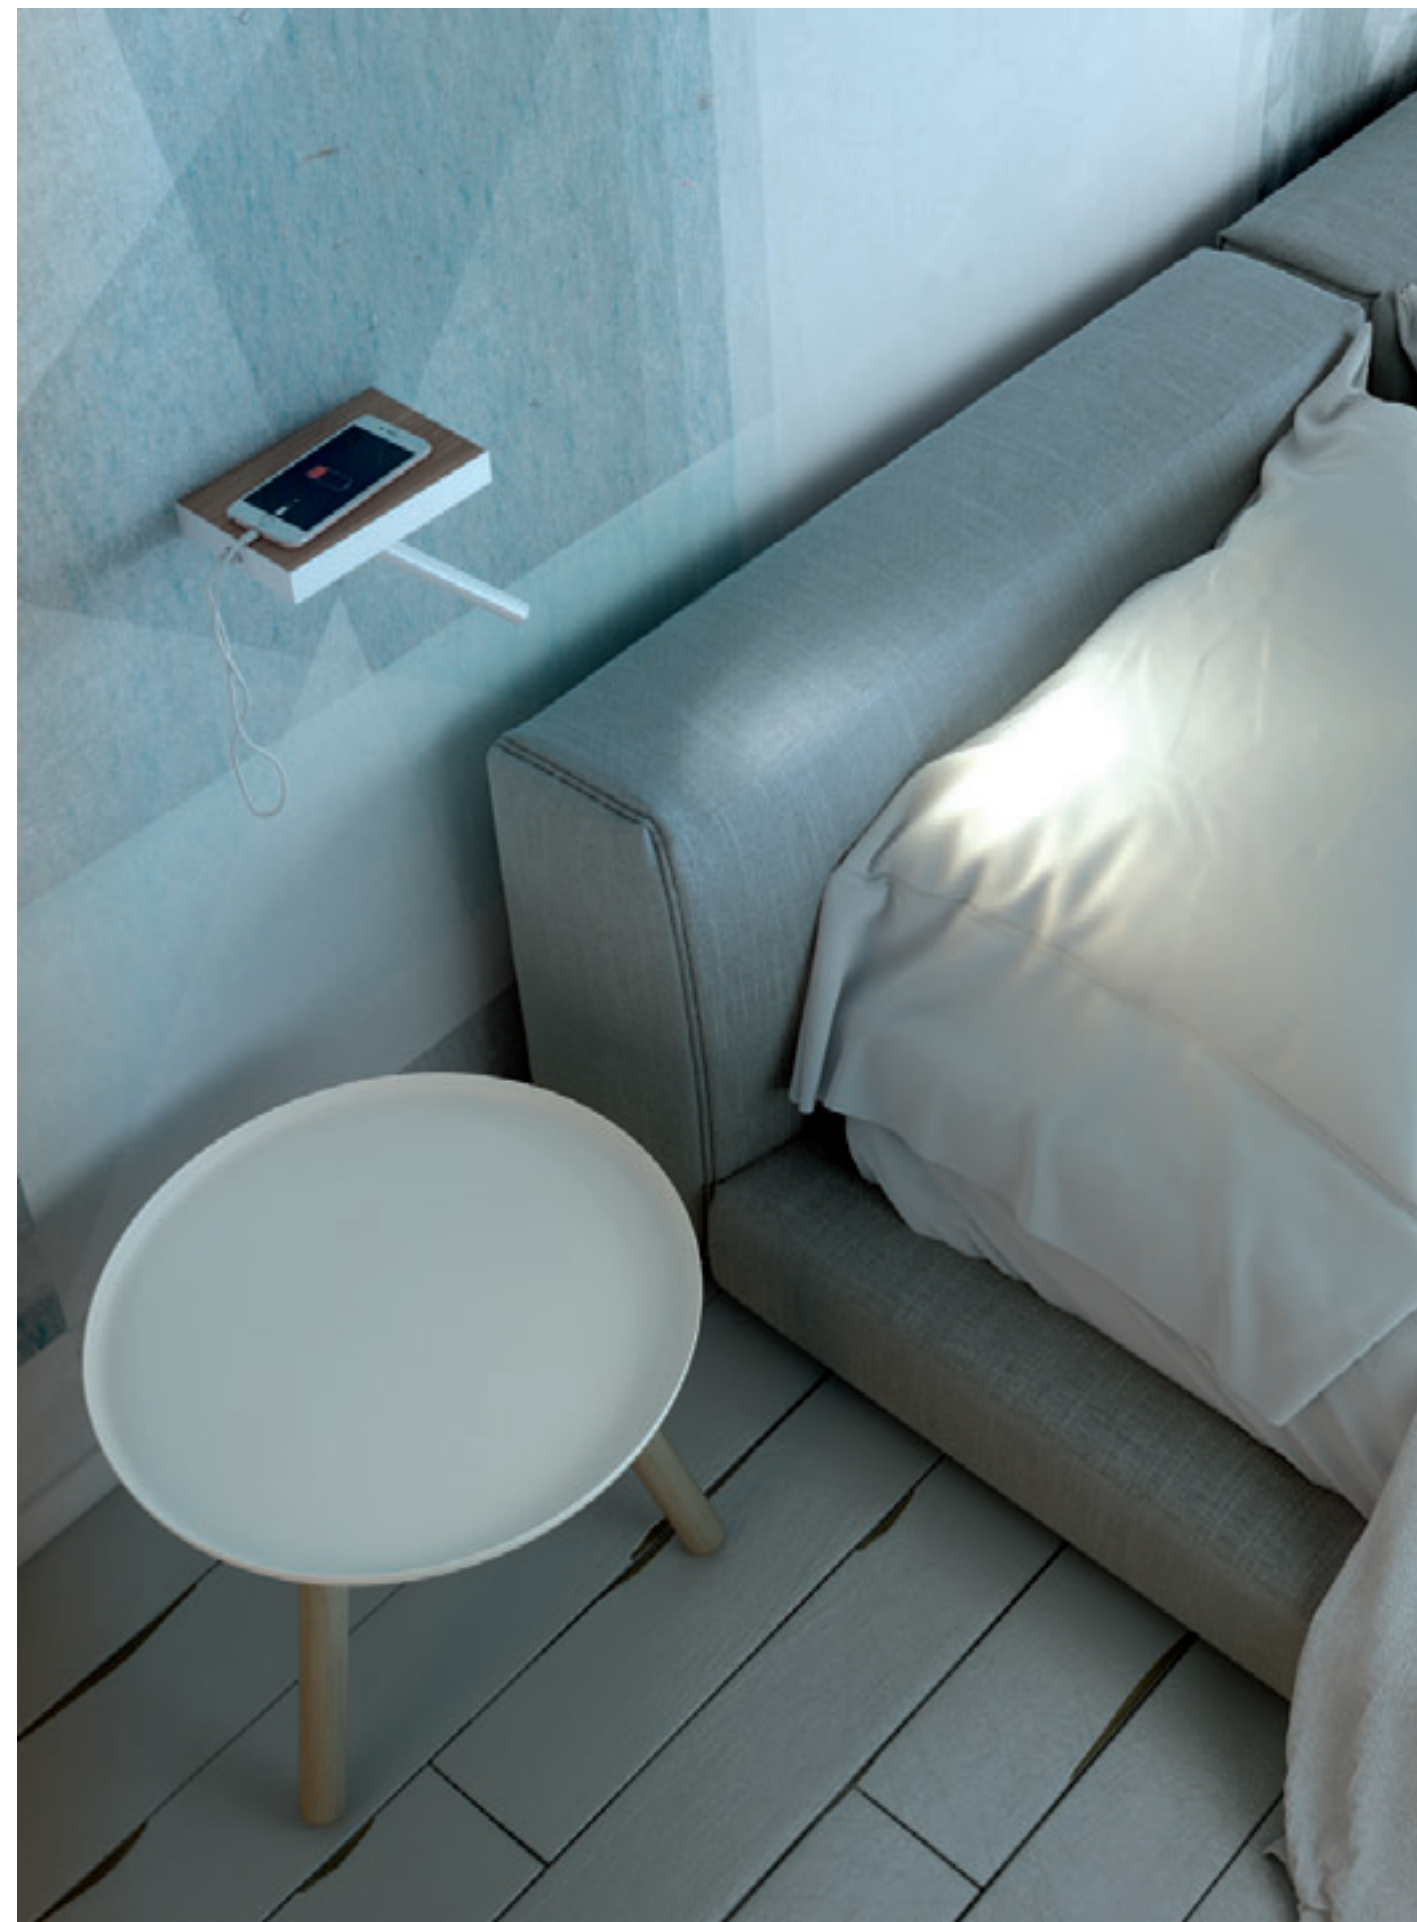

NIT

by Crouscologero

Multi-tasking: a pivoting arm reading light with a wood shelf and integrated USB charger.

Un estante polivalente con brazo de lectura orientable y cargador USB integrado. Cuerpo metálico y parte superior acabada en madera.