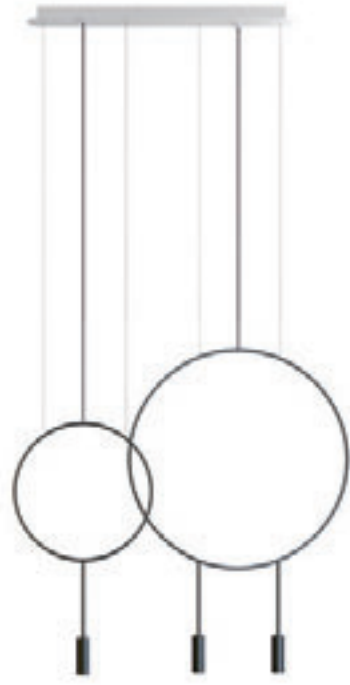

Revolta L73.1S1D