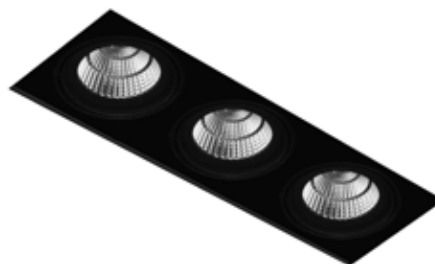

BOX 2R SQ 3L

IP20 - Classe I - CE / F

3000K

4000K

26613.--.31	26613.--.41
26613.--.31.A 1-10V	26613.--.41.A 1-10V
26613.--.31.D DALI	26613.--.41.D DALI

3 x 26W LED 3 x 3100 lm CRI ≥ 90

18° ^

220÷240V 50/60 Hz

alimentatore elettronico incluso

electronic driver included