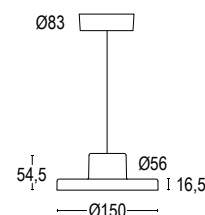

North America

26401.--.05

MAX 105W E26 INC / RETROFIT LED
340° ^
120V 60 Hz