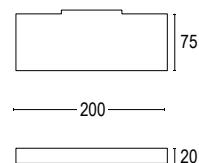

Colore standard 1 settimana
Standard color 1 week

○ **.01** Bianco
White (matt)

Colore su richiesta 2 settimane
Upon request color 2 weeks

● **.19** Grigio argento
Silver grey (matt)
● **.22** Nero
Black (matt)
● **.45** Ruggine
Rust

Colore speciale su richiesta 4/6 settimane
Upon request color 4/6 weeks

● **.39** Effetto nickel
Nickel effect
● **.56** Effetto oro spazzolato
Brushed gold effect
● **.51** Effetto fibra di carbonio
Carbon fiber effect
● **.30** Effetto rovere sbiancato
Whitened oak effect
● **.32** Effetto noce
Walnut effect
● **.33** Effetto wengè
Wengè effect
● **.43** Effetto cemento
Concrete effect