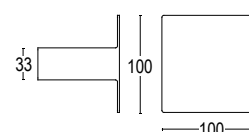

North America

25301.--.35

25301.--.45

8W LED 2 x 410 lm CRI ≥ 90

120° ^

120V 60 Hz

alimentatore remoto SELV incluso

remote SELV driver included