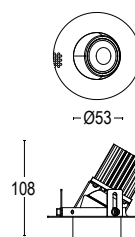

3000K	4000K
25012.---31	25012.---41

18W LED 2100 lm CRI ≥ 90
36° ^
max 500mA DC
alimentatore remoto SELV non incluso
remote SELV driver not included

Colore standard 1 settimana
Standard color 1 week

- .01 Bianco
  White (matt)
- .22 Nero
  Black (matt)

Colore speciale su richiesta 4/6 settimane
Upon request color 4/6 weeks

- .56 Oro spazzolato
  Brushed gold
- .69 Rosso
  Red

ALIMENTATORE LED DRIVER

662
Alimentatore IP20 250mA 1 per max 1 Comfort 10W
LED driver IP20 250mA 1 for max 1 Comfort 10W

341-0-10V-250
Alimentatore IP20 250mA 1 per max 1 Comfort 10W 0-10V
LED driver IP20 250mA 1 for max 1 Comfort 10W 0-10V

206-DALI-250
Alimentatore IP20 250mA 1 per max 1 Comfort 10W DALI
LED driver IP20 250mA 1 for max 1 Comfort 10W DALI

663
Alimentatore IP20 500mA 1 per max 1 Comfort 18W
LED driver IP20 500mA 1 for max 1 Comfort 18W

341-0-10V-500
Alimentatore IP20 500mA 1 per max 1 Comfort 18W 0-10V
LED driver IP20 500mA 1 for max 1 Comfort 18W 0-10V

206-DALI-500
Alimentatore IP20 500mA 1 per max 1 Comfort 18W DALI
LED driver IP20 500mA 1 for max 1 Comfort 18W DALI