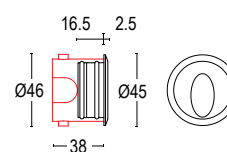

Colore standard 1 settimana
Standard color 1 week

● **.40** Acciaio
Stainless steel

Colore su richiesta 2 settimane
Upon request color 2 weeks

○ **.01** Bianco
White (matt)

● **.19** Grigio argento
Silver grey (matt)

● **.22** Nero
Black (matt)

● **.45** Ruggine
Rust

ACCESSORI / ACCESSORIES

620
Alimentatore IP20 350mA
1 per max 10 Point 2 1W
*LED driver IP20 350mA
1 for max 10 Point 2 1W*

620-IP67
Alimentatore IP67 350mA
1 per max 10 Point 2 1W
*LED driver IP67 350mA
1 for max 10 Point 2 1W*

20585
Controcassa Point 2
rough-in housing Point 2