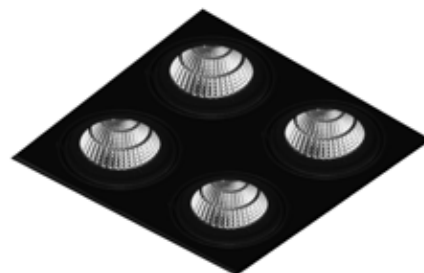

BOX 2R SQ 4L

IP20 - Classe I - CE / F

3000K

4000K

26614.--.31	26614.--.41
26614.--.31.A 1-10V	26614.--.41.A 1-10V
26614.--.31.D DALI	26614.--.41.D DALI

4 x 26W LED 4 x 3100 lm CRI ≥ 90

18° ^

220÷240V 50/60 Hz

alimentatore elettronico incluso

electronic driver included