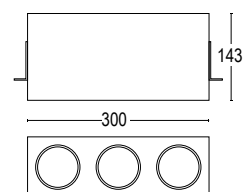

25°
25°

20918.--.31

20918.--.41

3 x 10W LED 3 x 1600 lm CRI ≥ 90

40° ^

220÷240V 50/60 Hz

alimentatore elettronico incluso

electronic driver included

20936.--

HAL / RETROFIT LED GU10

8°/24°/38° ^

220÷240V 50/60 Hz