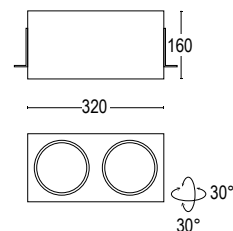

26606.--.31

26606.--.31.A 1-10V

26606.--.31.D DALI

26606.--.41

26606.--.41.A 1-10V

26606.--.41.D DALI

2 x 18W LED 2 x 2240 lm CRI ≥ 90

50° ^

220÷240V 50/60 Hz

alimentatore elettronico incluso

electronic driver included

Colore standard 1 settimana

Standard color 1 week

● **.22** Nero
Black (matt)