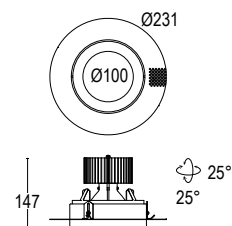

alimentatore remoto SELV non incluso

remote SELV driver not included

ACCESSORI / ACCESSORIES

24281.00

Schermo antiabbagliamento a nido d'ape
Honeycomb anti-dazzle screen

24280.79

Diffusore acidato
Acid diffuser