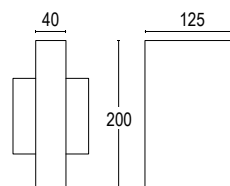

North America

24503.--.35

24503.--.45

2 x 6W LED 2 x 1000 lm CRI ≥ 90

120° ^

120V 60 Hz

alimentatore elettronico incluso

electronic driver included