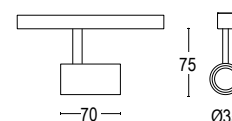

359°
90°

26826.---.31

26826.---.41

4W LED 600 lm CRI ≥ 90

40° ^

48V DC

alimentatore elettronico incluso

electronic driver included