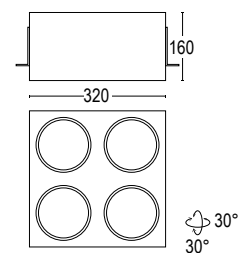

Colore standard 1 settimana

Standard color 1 week

● **.22** Nero
Black (matt)