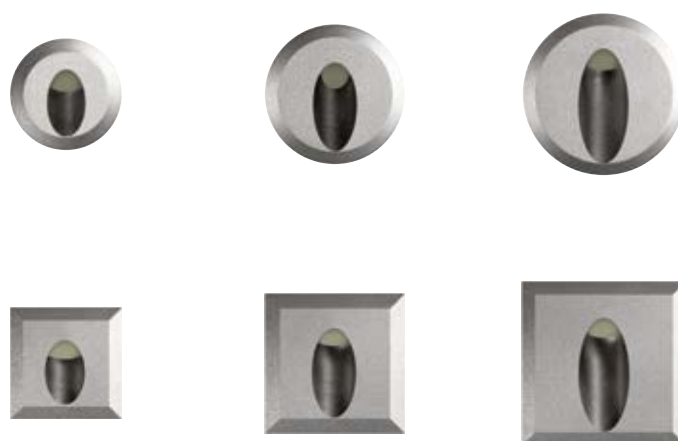

POINT AS

design Lucitalia

Apparecchio da incasso a parete ad emissione di luce asimmetrica. Point con le sue varie finiture diventa un segna passo ideale per l'illuminazione di scale, corridoi e ambienti di passaggio.

Recessed wall lamp with asymmetric light distribution. Ideal for lighting stairs, passageways and hallways. Body in cast aluminum finished in power coat paint with under layer protection which guarantees protection over time.