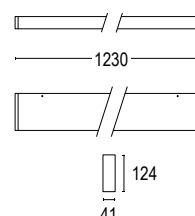

22711.--.31	22711.--.41

63W LED 7200 lm CRI ≥ 90
80° ^
220÷240V 50/60 Hz
alimentatore elettronico incluso
electronic driver included