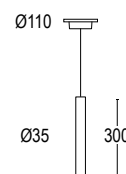

North America

	3000K	4000K
	23136.--.35	23136.--.45
	4W LED 600 lm CRI ≥ 90 40° ^ 120V 60 Hz alimentatore elettronico incluso <i>electronic driver included</i>	

Colore standard 1 settimana
Standard color 1 week

- **.01** Bianco
  White (matt)
- **.19** Grigio argento
  Silver grey (matt)
- **.22** Nero
  Black (matt)
- **.45** Ruggine
  Rust

Colore speciale su richiesta 4/6 settimane
Upon request color 4/6 weeks

- **.27** Nero - oro
  Black - gold
- **.25** Bianco - oro
  White - gold
- **.72** Nero - rosso
  Black - red
- **.71** Bianco - rosso
  White - red