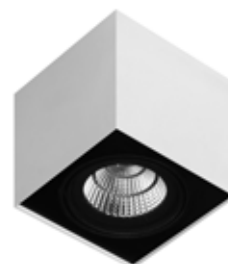

BOX 2C OR SQ 1L

	3000K	4000K	North America
	21009.---.35	21009.---.45	
	21009.---.35.A 0-10V	21009.---.45.A 0-10V	
18W LED 2240 lm CRI ≥ 90 18° ^ 120V 60 Hz alimentatore elettronico incluso <i>electronic driver included</i>