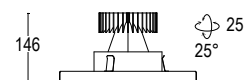

24216---31

24216---41

18W LED 2240 lm CRI ≥ 90

50° ^ adjustable

max 500mA DC

alimentatore remoto SELV non incluso

remote SELV driver not included

24217---31

24217---41

26W LED 3100 lm CRI ≥ 90

18° ^ adjustable

max 700mA DC

alimentatore remoto SELV non incluso

remote SELV driver not included

24218---31

24218---41

26W LED 3100 lm CRI ≥ 90

50° ^ adjustable

max 700mA DC

alimentatore remoto SELV non incluso

remote SELV driver not included