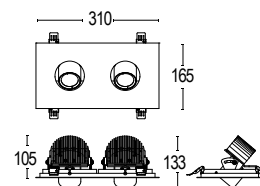

24412.--.31

24412.--.41

2 x 18W LED 2240 lm CRI ≥ 90
55° ^ adjustable
max 500mA DC
alimentatore remoto SELV non incluso
remote SELV driver not included

24410.--.31

24410.--.41

2 x 26W LED 3100 lm CRI ≥ 90
30° ^ adjustable
max 700mA DC
alimentatore remoto SELV non incluso
remote SELV driver not included

24408.--.31

24408.--.41

2 x 26W LED 3100 lm CRI ≥ 90
55° ^ adjustable
max 700mA DC
alimentatore remoto SELV non incluso
remote SELV driver not included

ALIMENTATORE LED DRIVER

660

Alimentatore IP20 500mA 2 per max 1 Gekko 18W
LED driver IP20 500mA 2 for max 1 Gekko 18W

341-0-10V-500

Alimentatore IP20 500mA 2 per max 1 Gekko 18W 0-10V
LED driver IP20 500mA 2 for max 1 Gekko 18W 0-10V

206-DALI-500

Alimentatore IP20 500mA 2 per max 1 Gekko 18W DALI
LED driver IP20 500mA 2 for max 1 Gekko 18W DALI

661

Alimentatore IP20 700mA 2 per max 1 Gekko 26W
LED driver IP20 700mA 2 for max 1 Gekko 26W

207-0-10V-AP-700

Alimentatore IP20 700mA 2 per max 1 Gekko 26W 0-10V
LED driver IP20 700mA 2 for max 1 Gekko 26W 0-10V

209-DALI-700

Alimentatore IP20 700mA 2 per max 1 Gekko 26W DALI
LED driver IP20 700mA 2 for max 1 Gekko 26W DALI