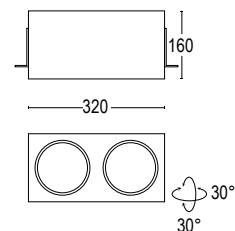

26616.--.31 26616.--.31.A 1-10V 26616.--.31.D DALI	26616.--.41 26616.--.41.A 1-10V 26616.--.41.D DALI
	2 x 26W LED 2 x 3100 lm CRI ≥ 90 50° ^ 220÷240V 50/60 Hz alimentatore elettronico incluso <i>electronic driver included</i>	

	26622.--
	HAL / RETROFIT LED G53 12V 10°/24°/60° ^ 220÷240V 50/60 Hz trasformatore elettronico incluso <i>electronic ballast included</i>