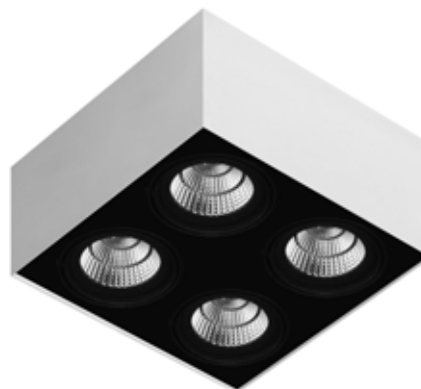

BOX 2C OR SQ 4L

IP20 - Classe I - CE / F

3000K

4000K

21020---31

21020---31.A 1-10V

21020---31.D DALI

21020---41

21020---41.A 1-10V

21020---41.D DALI

4 x 18W LED 4 x 2240 lm CRI ≥ 90

4 x 18° ^

220÷240V 50/60 Hz

alimentatore elettronico incluso

electronic driver included