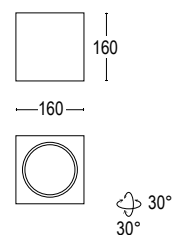

North America
	21025.---.35	21025.---.45	
	21025.---.35.A 0-10V	21025.---.45.A 0-10V	
18W LED 2240 lm CRI ≥ 90 50° ^ 120V 60 Hz alimentatore elettronico incluso <i>electronic driver included</i>			

Colore standard 1 settimana
Standard color 1 week

.01 Bianco
White (matt)

Colore su richiesta 2 settimane
Upon request color 2 weeks

.19 Grigio argento
Silver grey (matt)
.22 Nero
Black (matt)
.45 Ruggine
Rust

Colore speciale su richiesta 4/6 settimane
Upon request color 4/6 weeks

.30 Effetto rovere sbiancato
Whitened oak effect
.32 Effetto noce
Walnut effect
.33 Effetto wengè
Wengè effect
.43 Effetto cemento
Concrete effect
.51 Effetto fibra di carbonio
Carbon fiber effect