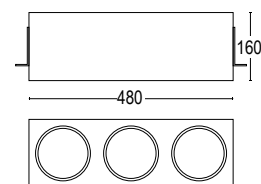

30°
30°

26617.--.31	26617.--.41
26617.--.31.A 1-10V	26617.--.41.A 1-10V
26617.--.31.D DALI	26617.--.41.D DALI

3 x 26W LED 3 x 3100 lm CRI ≥ 90

50° ^

220÷240V 50/60 Hz

alimentatore elettronico incluso

electronic driver included

26623.--
HAL / RETROFIT LED G53 12V
10°/24°/60° ^

220÷240V 50/60 Hz

trasformatore elettronico incluso

electronic ballast included