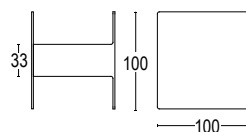

Colore standard 1 settimana
Standard color 1 week

○ **.01** Bianco
White (matt)

Colore su richiesta 2 settimane
Upon request color 2 weeks

● **.19** Grigio argento
Silver grey (matt)

● **.22** Nero
Black (matt)

● **.45** Ruggine
Rust

Colore speciale su richiesta 4/6 settimane
Upon request color 4/6 weeks

● **.30** Effetto rovere sbiancato
Whitened oak effect

● **.32** Effetto noce
Walnut effect

● **.33** Effetto wengè
Wengè effect

● **.43** Effetto cemento
Concrete effect

● **.51** Effetto fibra di carbonio
Carbon fiber effect