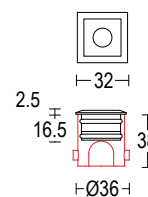

Colore standard 1 settimana
Standard color 1 week

.40 Acciaio
Stainless steel

Colore su richiesta 2 settimane
Upon request color 2 weeks

.01 Bianco
White (matt)

.19 Grigio argento
Silver grey (matt)

.22 Nero
Black (matt)

.45 Ruggine
Rust