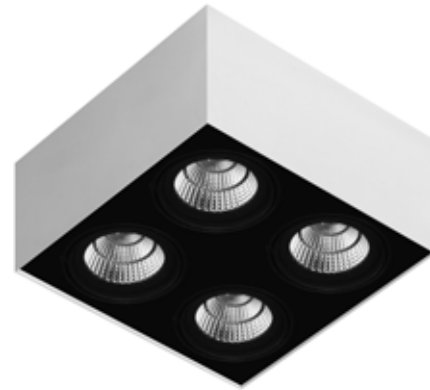

BOX 2C OR SQ 4L

IP20 - Classe I - CE / F

3000K

4000K

21008.--.31
21008.--.31.A 1-10V
21008.--.31.D DALI

21008.--.41
21008.--.41.A 1-10V
21008.--.41.D DALI

4 x 26W LED 4 x 3100 lm CRI ≥ 90
4 x 18° ^
220÷240V 50/60 Hz
alimentatore elettronico incluso
electronic driver included