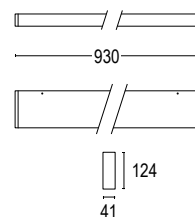

22704.--.31	22704.--.41

36W LED 4000 lm CRI ≥ 90
80° ^
220÷240V 50/60 Hz
alimentatore elettronico incluso
electronic driver included