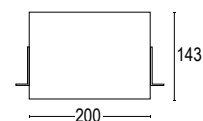

25°
25°

20919.--.31

20919.--.41

4 x 10W LED 4 x 1600 lm CRI ≥ 90

40° ^

220÷240V 50/60 Hz

alimentatore elettronico incluso

electronic driver included

20937.--