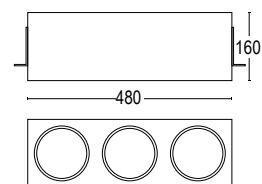

30°
30°

26607---31

26607---31.A 1-10V

26607---31.D DALI

26607---41

26607---41.A 1-10V

26607---41.D DALI

3 x 18W LED 3 x 2240 lm CRI ≥ 90

50° ^

220÷240V 50/60 Hz

alimentatore elettronico incluso

electronic driver included

Colore standard 1 settimana

Standard color 1 week

● **.22** Nero
Black (matt)