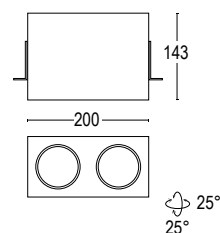

20917.---.31

20917.---.41

2 x 10W LED 2 x 1600 lm CRI ≥ 90

40° ^

220÷240V 50/60 Hz

alimentatore elettronico incluso

electronic driver included

20935.--

HAL / RETROFIT LED GU10

8°/24°/38° ^

220÷240V 50/60 Hz