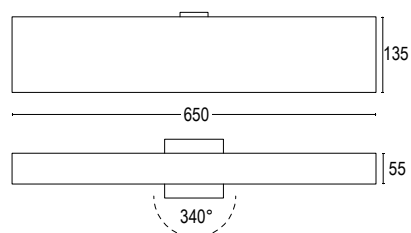

North America

22505.---.35.A 0-10V   **22505.---.45.A** 0-10V

80W LED 9200 lm CRI ≥ 90
120° ^
120V 60 Hz
alimentatore elettronico incluso
electronic driver included