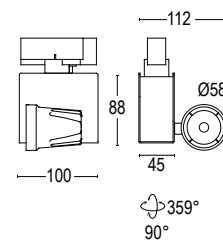

ACCESSORI / ACCESSORIES

Colore standard 1 settimana
Standard color 1 week

○ **.01** Bianco
White (matt)

Colore su richiesta 2 settimane
Upon request color 2 weeks

- **.19** Grigio argento
  Silver grey (matt)
- **.22** Nero
  Black (matt)
- **.45** Ruggine
  Rust