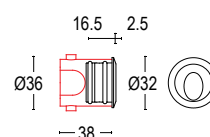

Colore standard 1 settimana
Standard color 1 week

● **.40** Acciaio
Stainless steel

Colore su richiesta 2 settimane
Upon request color 2 weeks

○ **.01** Bianco
White (matt)

● **.19** Grigio argento
Silver grey (matt)

● **.22** Nero
Black (matt)

● **.45** Ruggine
Rust