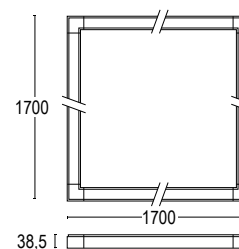

Colore standard 1 settimana
Standard color 1 week

○ **.01** Bianco
White (matt)

Colore su richiesta 2 settimane
Upon request color 2 weeks

● **.19** Grigio argento
Silver grey (matt)

● **.22** Nero
Black (matt)

● **.45** Ruggine
Rust

Colore speciale su richiesta 4/6 settimane
Upon request color 4/6 weeks

● **.30** Effetto rovere sbiancato
Whitened oak effect

● **.32** Effetto noce
Walnut effect

● **.33** Effetto wengè
Wengè effect

● **.43** Effetto cemento
Concrete effect

● **.51** Effetto fibra di carbonio
Carbon fiber effect