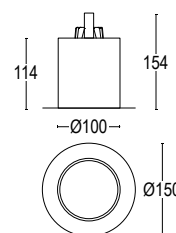

26203.--

HAL / RETROFIT LED GU10

12°/36°/60° ^

220÷240V 50/60 Hz

ALIMENTATORE
LED DRIVER

657

Alimentatore IP20 350mA 1 per max 1 Hide 1R 10W
LED driver IP20 350mA 1 for max 1 Hide 1R 10W

341-0-10V-350

Alimentatore IP20 350mA 1 per max 1 Hide 1R 10W 0-10V
LED driver IP20 350mA 1 for max 1 Hide 1R 10W 0-10V

206-DALI-350

Alimentatore IP20 350mA 1 per max 1 Hide 1R 10W DALI
LED driver IP20 350mA 1 for max 1 Hide 1R 10W DALI

Colore standard 1 settimana
Standard color 1 week

- **.01** Bianco
  White (matt)
- **.22** Nero
  Black (matt)

Colore speciale su richiesta 4/6 settimane
Upon request color 4/6 weeks

- **.56** Oro spazzolato
  Brushed gold