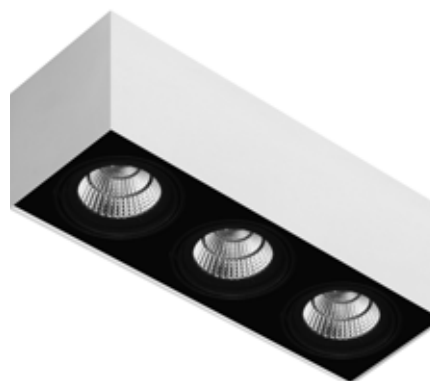

BOX 2C OR SQ 3L

IP20 - Classe I - CE / F

3000K

4000K

21019.---31

21019.---31.A 1-10V

21019.---31.D DALI

21019.---41

21019.---41.A 1-10V

21019.---41.D DALI

3 x 18W LED 3 x 2240 lm CRI ≥ 90

3 x 18° ^

220÷240V 50/60 Hz

alimentatore elettronico incluso

electronic driver included

30°
30°

21027.---31

21027.---31.A 1-10V

21027.---31.D DALI

21027.---41

21027.---41.A 1-10V

21027.---41.D DALI

3 x 18W LED 3 x 2240 lm CRI ≥ 90

3 x 50° ^

220÷240V 50/60 Hz

alimentatore elettronico incluso

electronic driver included

Colore standard 1 settimana
Standard color 1 week

○ **.01** Bianco
White (matt)

Colore su richiesta 2 settimane
Upon request color 2 weeks

● **.19** Grigio argento
Silver grey (matt)

● **.22** Nero
Black (matt)

● **.45** Ruggine
Rust

Colore speciale su richiesta 4/6 settimane
Upon request color 4/6 weeks

● **.30** Effetto rovere sbiancato
Whitened oak effect

● **.32** Effetto noce
Walnut effect

● **.33** Effetto wengè
Wengè effect

● **.43** Effetto cemento
Concrete effect

● **.51** Effetto fibra di carbonio
Carbon fiber effect