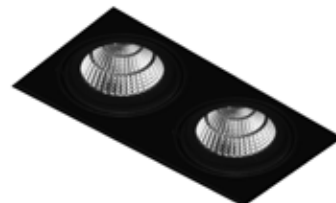

BOX 2R SQ 2L

IP20 - Classe I - CE / F

3000K

4000K

26602.--.31

26602.--.31.A 1-10V

26602.--.31.D DALI

26602.--.41

26602.--.41.A 1-10V

26602.--.41.D DALI

2 x 18W LED 2 x 2240 lm CRI ≥ 90

18° ^

220÷240V 50/60 Hz

alimentatore elettronico incluso

electronic driver included