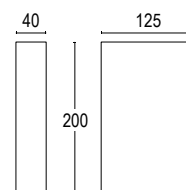

24503.--.31.A 1-10V
24503.--.31.D DALI

24503.--.41.A 1-10V
24503.--.41.D DALI

2 x 8W LED 2 x 1300 lm CRI ≥ 90

120° ^

220÷240V 50/60 Hz

alimentatore elettronico incluso

electronic driver included

North America

24501.--.35

24501.--.45

12W LED 1800 lm CRI ≥ 90

120° ^

120V 60 Hz

alimentatore elettronico incluso

electronic driver included