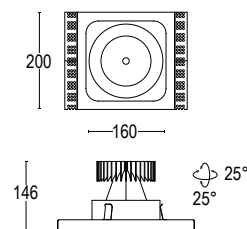

50° ^ adjustable

max 500mA DC

alimentatore remoto SELV non incluso

remote SELV driver not included

ACCESSORI / ACCESSORIES

24281.00

Schermo antiabbagliamento a nido d'ape
Honeycomb anti-dazzle screen

24280.79