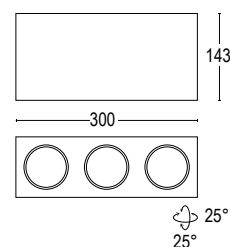

20903.---31

20903.---41

3 x 10W LED 3 x 1600 lm CRI ≥ 90

40° ^

220÷240V 50/60 Hz

alimentatore elettronico incluso

electronic driver included

20933.--

HAL / RETROFIT LED GU10

8°/24°/38° ^

220÷240V 50/60 Hz