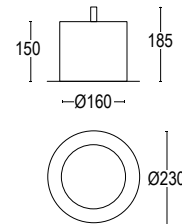

ALIMENTATORE LED DRIVER

660

Alimentatore IP20 500mA 1 per max 1 Hide 2R 18W
LED driver IP20 500mA 1 for max 1 Hide 2R 18W

341-0-10V-500

Alimentatore IP20 500mA 1 per max 1 Hide 2R 18W 0-10V
LED driver IP20 500mA 1 for max 1 Hide 2R 18W 0-10V

206-DALI-500

Alimentatore IP20 500mA 1 per max 1 Hide 2R 18W DALI
LED driver IP20 500mA 1 for max 1 Hide 2R 18W DALI

661

Alimentatore IP20 700mA 1 per max 1 Hide 2R 26W
LED driver IP20 700mA 1 for max 1 Hide 2R 26W

207-0-10V-AP-700

Alimentatore IP20 700mA 1 per max 1 Hide 2R 26W 0-10V
LED driver IP20 700mA 1 for max 1 Hide 2R 26W 0-10V

209-DALI-700

Alimentatore IP20 700mA 1 per max 1 Hide 2R 26W DALI
LED driver IP20 700mA 1 for max 1 Hide 2R 26W DALI

671

Alimentatore IP20 900mA 1 per max 1 Hide 2R 32W
LED driver IP20 900mA 1 for max 1 Hide 2R 32W

207-0-10V-AP-900

Alimentatore IP20 900mA 1 per max 1 Hide 2R 32W 0-10V
LED driver IP20 900mA 1 for max 1 Hide 2R 32W 0-10V

209-DALI-900

Alimentatore IP20 900mA 1 per max 1 Hide 2R 32W DALI
LED driver IP20 900mA 1 for max 1 Hide 2R 32W DALI

Colore speciale su richiesta 4/6 settimane
Upon request color 4/6 weeks

.56 Oro spazzolato
Brushed gold

Colore standard 1 settimana
Standard color 1 week

.01 Bianco
White (matt)

.22 Nero
Black (matt)