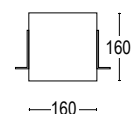

BOX 2R SQ 1L

IP20 - Classe I - CE / F

3000K

4000K

26611.--.31

26611.--.31.A 1-10V

26611.--.31.D DALI

26611.--.41

26611.--.41.A 1-10V

26611.--.41.D DALI

26W LED 3100 lm CRI ≥ 90

18° ^

220÷240V 50/60 Hz

alimentatore elettronico incluso

electronic driver included

30°
30°

26615.--.31

26615.--.31.A 1-10V

26615.--.31.D DALI

26615.--.41

26615.--.41.A 1-10V

26615.--.41.D DALI

26W LED 3100 lm CRI ≥ 90

50° ^

220÷240V 50/60 Hz

alimentatore elettronico incluso

electronic driver included

26621.--

HAL / RETROFIT LED G53 12V

10°/24°/60° ^

220÷240V 50/60 Hz

trasformatore elettronico incluso

electronic ballast included

ACCESSORI / ACCESSORIES

20481.79

Diffusore acidato
Acid diffuser

21083.01

Vetro bianco
White glass

20482.00

Schermo antiabbagliamento
a nido d'ape
Honeycomb anti-dazzle screen

21083.22

Vetro nero
Black glass

Colore standard 1 settimana

Standard color 1 week

● **.22** Nero
Black (matt)