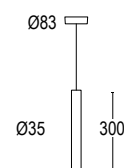

STELO 00S 30

IP40 - Classe I - CE / F

	3000K	4000K
	23135.--.31	23135.--.41
	4W LED 600 lm CRI ≥ 90 20° ^ 220÷240V 50/60 Hz alimentatore elettronico incluso <i>electronic driver included</i>	

	3000K	4000K
	23136.--.31	23136.--.41
	4W LED 600 lm CRI ≥ 90 40° ^ 220÷240V 50/60 Hz alimentatore elettronico incluso <i>electronic driver included</i>	

North America

	3000K	4000K
	23135.--.35	23135.--.45
	4W LED 600 lm CRI ≥ 90 20° ^ 120V 60 Hz alimentatore elettronico incluso <i>electronic driver included</i>