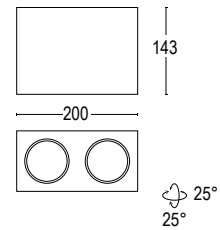

20902.---31	20902.---41
	2 x 10W LED 2 x 1600 lm CRI ≥ 90 40° ^ 220÷240V 50/60 Hz alimentatore elettronico incluso <i>electronic driver included</i>	

	20932.--
	HAL / RETROFIT LED GU10 8°/24°/38° ^ 220÷240V 50/60 Hz