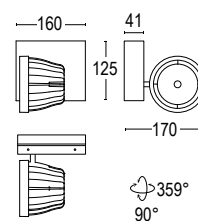

3000K	4000K
	22415.--.31 22415.--.31.A 1-10V 22415.--.31.D DALI	22415.--.41 22415.--.41.A 1-10V 22415.--.41.D DALI
	32W LED 3900 lm CRI ≥ 90 50° ^ 220÷240V 50/60 Hz alimentatore elettronico incluso <i>electronic driver included</i>	

ACCESSORI / ACCESSORIES

20482.00

Schermo antiabbagliamento a nido d'ape
Honeycomb anti-dazzle screen

20481.79

Diffusore acidato
Acid diffuser

Colore standard 1 settimana
Standard color 1 week

.01 Bianco
White (matt)

Colore su richiesta 2 settimane
Upon request color 2 weeks

.19 Grigio argento
Silver grey (matt)
.22 Nero
Black (matt)
.45 Ruggine
Rust