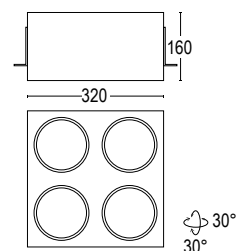

26618.--.31	26618.--.41
26618.--.31.A 1-10V	26618.--.41.A 1-10V
26618.--.31.D DALI	26618.--.41.D DALI

4 x 26W LED 4 x 3100 lm CRI ≥ 90

50° ^

220÷240V 50/60 Hz

alimentatore elettronico incluso

electronic driver included

26624.--

HAL / RETROFIT LED G53 12V

10°/24°/60° ^

220÷240V 50/60 Hz

trasformatore elettronico incluso

electronic ballast included