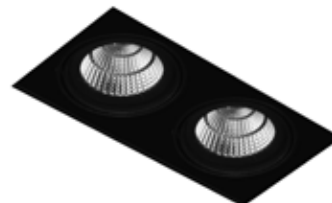

3000K	4000K
	26612.--.31 26612.--.31.A 1-10V 26612.--.31.D DALI	26612.--.41 26612.--.41.A 1-10V 26612.--.41.D DALI
	2 x 26W LED 2 x 3100 lm CRI ≥ 90 18° ^ 220÷240V 50/60 Hz alimentatore elettronico incluso <i>electronic driver included</i>