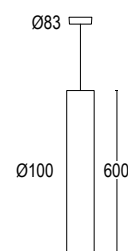

STELO 2S 60

IP40 - Classe I - CE / F

3000K

4000K

23162.--.31	23162.--.41
23162.--.31.A 1-10V*	23162.--.41.A 1-10V*
23162.--.31.D DALI*	23162.--.41.D DALI*

18W LED 2100 lm CRI ≥ 90
20° ^
220÷240V 50/60 Hz
alimentatore elettronico incluso
electronic driver included

23163.--.31	23163.--.41
23163.--.31.A 1-10V*	23163.--.41.A 1-10V*
23163.--.31.D DALI*	23163.--.41.D DALI*

18W LED 2100 lm CRI ≥ 90
40° ^
220÷240V 50/60 Hz
alimentatore elettronico incluso
electronic driver included

North America

23162.--.35	23162.--.45
23162.--.35.A 0-10V*	23162.--.45.A 0-10V*
23162.--.35.D DALI*	23162.--.45.D DALI*

18W LED 2100 lm CRI ≥ 90
20° ^
120V 60 Hz
alimentatore elettronico incluso
electronic driver included

North America

23163.--.35	23163.--.45
23163.--.35.A 0-10V*	23163.--.45.A 0-10V*
23163.--.35.D DALI*	23163.--.45.D DALI*

18W LED 2100 lm CRI ≥ 90
40° ^
120V 60 Hz
alimentatore elettronico incluso
electronic driver included