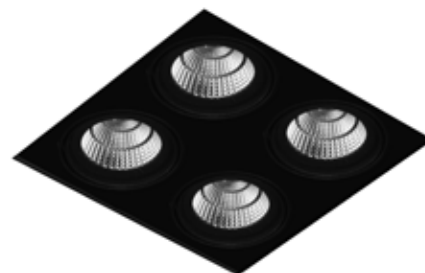

BOX 2R SQ 4L

IP20 - Classe I - CE / F

3000K

4000K

26604.--.31
26604.--.31.A 1-10V
26604.--.31.D DALI

26604.--.41
26604.--.41.A 1-10V
26604.--.41.D DALI

4 x 18W LED 4 x 2240 lm CRI ≥ 90

18° ^

220÷240V 50/60 Hz

alimentatore elettronico incluso

electronic driver included

26608.--.31

26608.--.31.A 1-10V
26608.--.31.D DALI

26608.--.41

26608.--.41.A 1-10V
26608.--.41.D DALI

4 x 18W LED 4 x 2240 lm CRI ≥ 90

50° ^

220÷240V 50/60 Hz

alimentatore elettronico incluso

electronic driver included