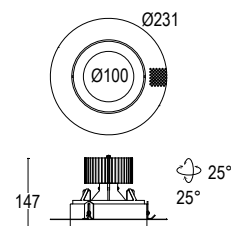

alimentatore remoto SELV non incluso

remote SELV driver not included

ACCESSORI / ACCESSORIES

24281.00

Schermo antiabbagliamento a nido d'ape
Honeycomb anti-dazzle screen

24280.79

Diffusore acidato
Acid diffuser