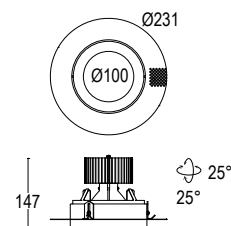

alimentatore remoto SELV non incluso

remote SELV driver not included

ACCESSORI / ACCESSORIES

24281.00

Schermo antiabbagliamento a nido d'ape
Honeycomb anti-dazzle screen

24280.79

Diffusore acidato
Acid diffuser