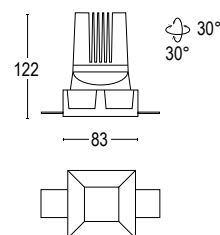

3000K	4000K
	27306.---.31	27306.---.41
	12W LED 1520 lm CRI ≥ 90 15° ^ adjustable 350mA DC alimentatore remoto SELV non incluso <i>remote SELV driver not included</i>	

	27307.---.31	27307.---.41
	18W LED 2100 lm CRI ≥ 90 38° ^ adjustable 500mA DC alimentatore remoto SELV non incluso <i>remote SELV driver not included</i>	

ALIMENTATORE LED DRIVER

657

Alimentatore IP20 350mA 1 per max 1 Comfort Evo 12W
LED driver IP20 350mA 1 for max 1 Comfort Evo 12W

341-0-10V-350

Alimentatore IP20 350mA 1 per max 1 Comfort Evo 12W 0-10V
LED driver IP20 350mA 1 for max 1 Comfort Evo 12W 0-10V

206-DALI-350

Alimentatore IP20 350mA 1 per max 1 Comfort Evo 12W DALI
LED driver IP20 350mA 1 for max 1 Comfort Evo 12W DALI

663

Alimentatore IP20 500mA 1 per max 1 Comfort Evo 18W
LED driver IP20 500mA 1 for max 1 Comfort Evo 18W

341-0-10V-500

Alimentatore IP20 500mA 1 per max 1 Comfort Evo 18W 0-10V
LED driver IP20 500mA 1 for max 1 Comfort Evo 18W 0-10V

206-DALI-500

Alimentatore IP20 500mA 1 per max 1 Comfort Evo 18W DALI
LED driver IP20 500mA 1 for max 1 Comfort Evo 18W DALI

Colore standard 1 settimana
Standard color 1 week

- **.01** Bianco
  White (matt)
- **.50** Cromo lucido
  Polished chrome
- **.56** Oro
  Gold
- **.22** Nero
  Black