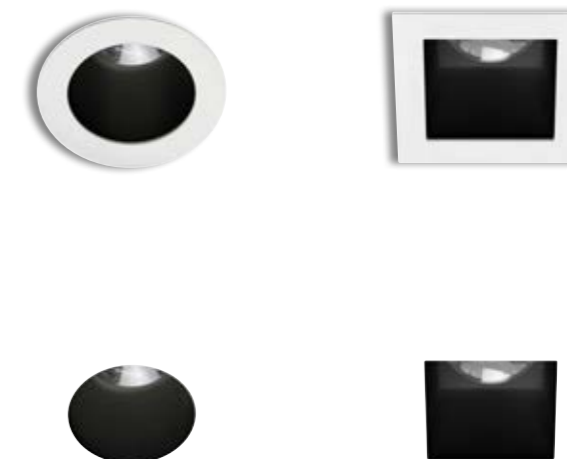

Recessed ceiling fixture designed for light commercial and residential spaces. Round and square versions available with diffused or assymetric emission. Hidden optice assure visual comfort. Comfort is studied with the idea of embedding the installation context, has a version with or without frame. Reflector is available also in gold or red finish. Recessed features designed for light commercial and residential spaces. Comfort is studied with the idea of embedding the installation context, has a version with frame, with the possibility of Black- Gold-Red combinations in the frame version.