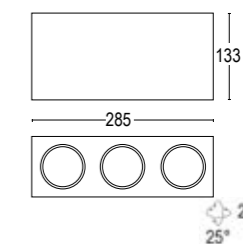

3 x 10W LED 3000K / 4000K
3 x 600lm - 1250lm

19° / 40°
220-240V 50/60hz
alimentatore incluso *LED driver integral*
non dimmerabile *not dimmable*

RETROFIT LED GU10

8° / 24° / 38°
110-240V 50/60hz
dimmerabile in base alla lampada installata
dimmable according to the installed bulb

LL2093