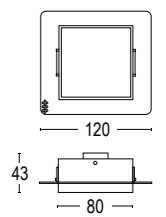

LL2499

ACCESSORI ACCESSORIES

AC184.0024016SN-20
driver LED IP20 24V DC 16W
driver LED IP20 24V DC 16W
AC116.0350018SD-20
driver LED IP20 350 mA 18W DALI
driver LED IP20 350 mA 18W DALI
AC052.0350015SD-20
driver LED IP20 350 mA 15W DALI
driver LED IP20 350 mA 15W DALI
AC116.0700038SD-20
driver LED IP20 700 mA 38W DALI
driver LED IP20 700 mA 38W DALI
AC087.0700031SN-20
driver LED IP20 700 mA 31W
driver LED IP20 700 mA 31W

AC146.0024014FN-67
driver LED IP67 24V DC 14W
driver LED IP67 24V DC 14W
AC088.0024040FN-67
driver LED IP67 24V DC 40W
driver LED IP67 24V DC 40W
AC089.0024081FN-67
driver LED IP67 24V DC 81W
driver LED IP67 24V DC 81W
AC021.0350014FN-67
driver LED IP67 350 mA 14W
driver LED IP67 350 mA 14W
AC084.0700014FN-67
driver LED IP67 700 mA 14W
driver LED IP67 700 mA 14W

AC205-IP66
scatola per alimentatore remoto IP66
IP66 remote power supply box