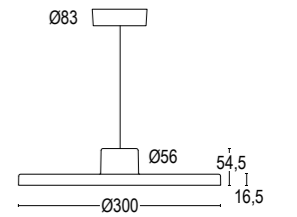

Disk S

Disk 0S 150

Disk 1S 210

Disk 2S 300

RETROFIT LED E27
110-240V 50/60Hz
dimmerabile in base alla lampada installata
dimmmable according to the installed bulb

LL2642

Vai alla pagina
Web del prodotto
Go to the product Web page

COLORI STANDARD STANDARD COLORS

- Bianco (opaco) **01**
  White (matte)
- Nero (opaco) **02**
  Black (matte)
- Bianco & Oro **25**
  White & Gold
- Nero & Oro **27**
  Black & Gold
- Bianco & Rosso **71**
  White & Red
- Nero & Rosso **72**
  Black & Red

COLORI A RICHIESTA UP-ON REQUEST COLORS

1. Grigio Chiaro **19**
     Light Grey
   - Bronzo Lusso **26**
     Luxury Bronze
   - Corten **45**
     Corten
   - Blu **65**
     Blue
   - Sabbia **80**
     Sand
2. Altre finiture disponibili sul sito web
   Other finishes available on the website