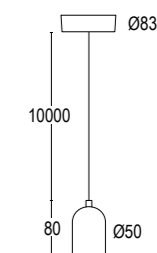

Vai alla pagina
Web del prodotto
Go to the product Web page