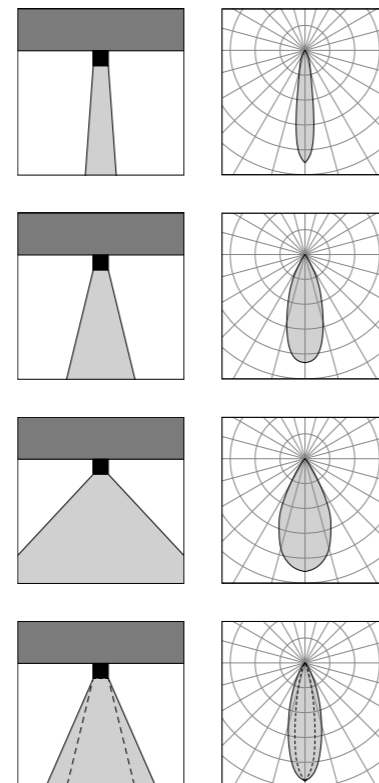

Edge C Dark 3L 100
6,3W LED 3000K / 4000K
588lm - 654lm
17° / 37° / 50° / ellipsoidale
220-240V 50/60hz
alimentatore incluso *LED driver integral*
dimmerabile su richiesta *dimnable upon request*

LL1610

LL1611

Edge C Dark 5L 150
10,5W LED 3000K / 4000K
982lm - 1090lm
17° / 37° / 50° / ellipsoidale
220-240V 50/60hz
alimentatore incluso *LED driver integral*
dimmerabile su richiesta *dimnable upon request*

Vai alla pagina
Web del prodotto
Go to the product Web page

COLORI STANDARD
STANDARD COLORS

Bianco (opaco) 01
White (matte)

Nero (opaco) 02
Black (matte)

Bronzo Lusso 26
Luxury Bronze

COLORI A RICHIESTA
UP-ON REQUEST COLORS

Corten 45
Corten

Sabbia 80
Sand

Altre finiture disponibili sul sito web
Other finishes available on the website

Consultare il sito per l'intera gamma prodotti. Refer to the website for the complete product range.

Consultare il sito per l'intera gamma prodotti. Refer to the website for the complete product range.