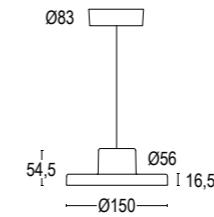

Disk 1S 210

Disk 2S 300

RETROFIT LED E27
110-240V 50/60Hz
dimmerabile in base alla lampada installata
dimmmable according to the installed bulb

LL2640