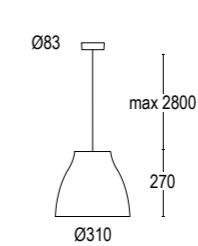

Bell 2S 460

Bell 1S 310
RETROFIT LED E27
110-240V 50/60hz
dimmerabile in base alla lampada installata
dimmmable according to the installed bulb

Bell 2S 460
RETROFIT LED E27
120-240V 50/60hz
dimmerabile in base alla lampada installata
dimmmable according to the installed bulb

LL2700

Vai alla pagina
Web del prodotto
Go to the product Web page