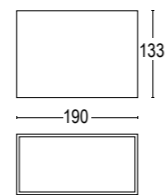

2 x 8,5W LED 3000K / 4000K
2 x 966lm - 1059lm
16° / 36° / 53° / elipsoidale
220-240V 50/60hz
alimentatore incluso *LED driver integral*
non dimmerabile *not dimmable*

LL2092

COLORI STANDARD
STANDARD COLORS

Bianco (opaco) **01**
White (matte)

Nero (opaco) **02**
Black (matte)

Bronzo Lusso **26**
Luxury Bronze

COLORI A RICHIESTA
UP-ON REQUEST COLORS

Nichel **39**
Nickel

Oro Spazzolato **56**
Brushed Gold

Altre finiture disponibili sul sito web
Other finishes available on the website