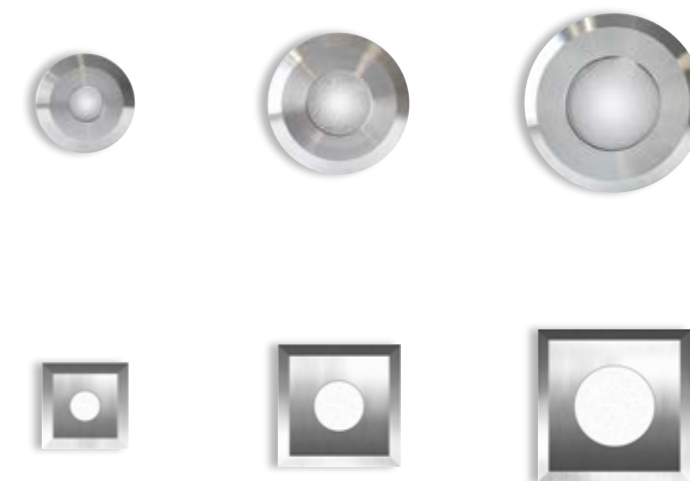

Series of luminaires with very small dimensions to be recessed on the floor or wall, available in various sizes. Designed for accent lighting of staircase steps, corridors, passageways, niches and other small architectural elements or where orientation lighting is required. The construction of the ring in stainless steel and the body in aluminum alloy with high resistance to corrosion, make the product resistant and durable. The product is watertight and is indicated in environments with high humidity. The installation of the product is very versatile and can be installed with a polypropylene rough-in housing, through springs for installation in plasterboard or through a 503 wall box interface. The outer frame is made of machined stainless steel. The product can be walked on and installed in areas not permitted for traffic. Not suitable for installation in swimming pools or fountains.