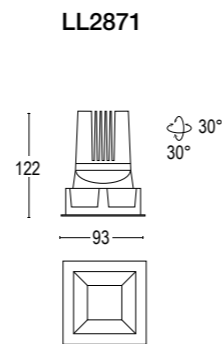

Comfort Evo Adjustable RD Frame

Comfort Evo Adjustable SQ Frame

11W / 12,5W / 18W LED 3000K / 4000K
1260lm - 2325lm
17° / 37°
max 300 mA / 350 mA / 500 mA
alimentatore non incluso *control gear not included*
dimmerabile in base al driver utilizzato
dimmmable based on driver used