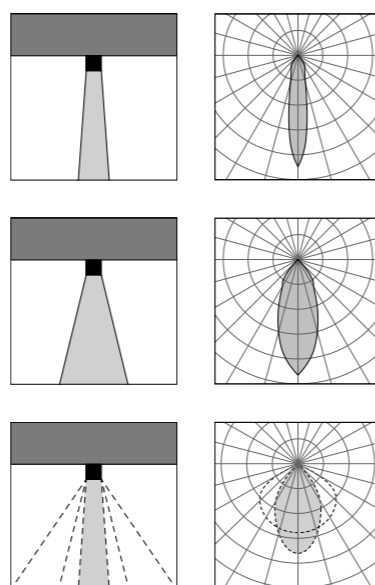

10W LED 3000K / 4000K
600lm - 1250lm
19° / 40°
110-240V 50/60hz
alimentatore incluso *LED driver integral*
non dimmerabile *not dimmable*

RETROFIT LED GU10
8° / 24° / 38°
110-240V 50/60hz
dimmerabile in base alla lampada installata
dimmable according to the installed bulb

LL2090

Vai alla pagina
Web del prodotto
Go to the product Web page

COLORI STANDARD STANDARD COLORS

- Bianco (opaco) **01**
  White (matte)
- Nero (opaco) **02**
  Black (matte)
- Bronzo Lusso **26**
  Luxury Bronze

COLORI A RICHIESTA UP-ON REQUEST COLORS

1. Nichel **39**
     Nickel
   - Oro Spazzolato **56**
     Brushed Gold
2. Altre finiture disponibili sul sito web
   Other finishes available on the website

ACCESSORI ACCESSORIES

AC20381
schermo anabbagliante a nido d'ape
honeycomb anti-dazzle screen

AC20988.01
vetro bianco
white glass

AC20382
diffusore acidato
acid etched diffuser

AC20988.02
vetro nero
black glass