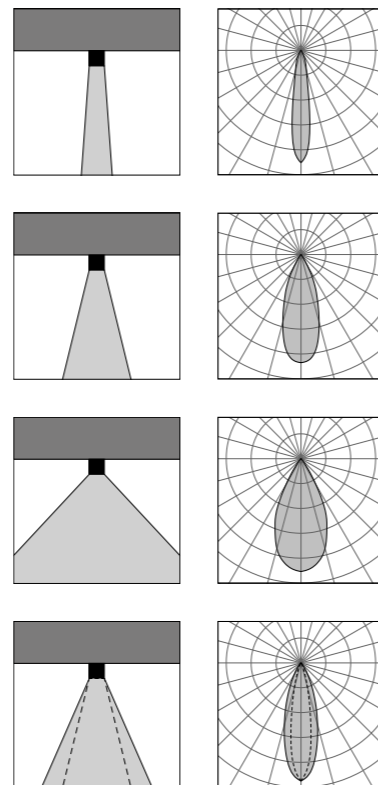

COLORI STANDARD STANDARD COLORS

- Bianco (opaco) **01**
  White (matte)
- Nero (opaco) **02**
  Black (matte)
- Grigio Chiaro **19**
  Light Grey

COLORI A RICHIESTA UP-ON REQUEST COLORS

- Bronzo Lusso **26**
  Luxury Bronze
- Corten **45**
  Corten
- Sabbia **80**
  Sand

Altre finiture disponibili sul sito web
Other finishes available on the website

Consultare il sito per l'intera gamma prodotti. Refer to the website for the complete product range.

Edge A Dark 3L

Edge A Dark 3L BM

Edge A Dark 3L
6,3W LED 3000K / 4000K
588lm - 654lm
17° / 37° / 50° / ellipsoidale
220-240V 50/60hz
alimentatore incluso *LED driver integral*
dimmerabile su richiesta *dimmable upon request*

LL1631

Edge A Dark 3L BM
6,3W LED 3000K / 4000K
588lm - 654lm
17° / 37° / 50° / ellipsoidale
48 V DC
alimentatore incluso *LED driver integral*
non dimmerabile *not dimmable*

LL1634

ACCESSORI ACCESSORIES

p.298 - 307
compatibile con binari Stucchi
Stucchi compatible track

Consultare il sito per l'intera gamma prodotti. Refer to the website for the complete product range.