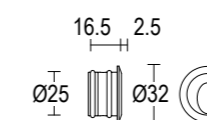

ACCESSORI ACCESSORIES

AC052.0350015SD-20
Alimentatore IP20 350mA 15W DALI
Driver LED IP20 350mA 15W DALI

AC184.0024016SN-20
Alimentatore IP20 24V DC 16W
Driver LED IP20 24V DC 16W

AC021.0350014FN-67
Alimentatore IP67 350mA 14W
Driver LED IP67 350mA 14W

AC146.0024014FN-67
Alimentatore IP67 24V DC 14W
Driver LED IP67 24V DC 14W

AC205-IP66
Scatola per alimentatore remoto IP66
Ip 66 remote power supply box

Adattatore per installazione
su scatola 503
Adaptor for installation like box 503

295 Microsegno AS

296 Segno AS

297 Maxisegno AS

COLORI STANDARD STANDARD COLORS

Bianco (opaco) **01**

Nero (opaco) **02**

Acciaio Inossidabile **15**

Bronzo Lusso **26**

COLORI A RICHIESTA UP-ON REQUEST COLORS

Bronzo Lusso **26**

Corten **45**

Bronzo naturale **68**

Sabbia **80**

Altre finiture disponibili sul sito web
Other finishes available on the website