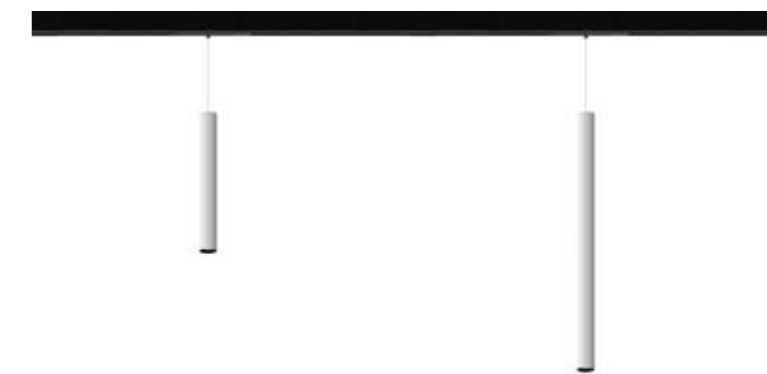

Stelo 00BM

Stelo 00BM 300

Stelo 00BM 600

Vai alla pagina
Web del prodotto
Go to the product Web page