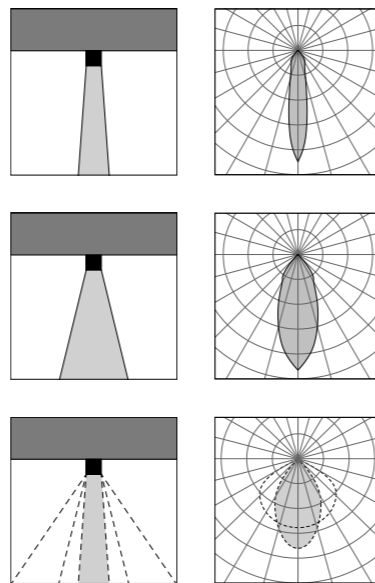

4 x 10W LED 3000K / 4000K
4 x 600lm - 1250lm
19° / 40°
220-240V 50/60hz
alimentatore incluso *LED driver integral*
non dimmerabile *not dimmable*

RETROFIT LED GU10
8° / 24° / 38°
110-240V 50/60hz
dimmerabile in base alla lampada installata
dimmable according to the installed bulb

Vai alla pagina
Web del prodotto
Go to the product Web page

COLORI STANDARD STANDARD COLORS

Bianco (opaco) 01

Nero (opaco) 02

Bronzo Lusso 26

Altre finiture disponibili sul sito web
Other finishes available on the website

ACCESSORI ACCESSORIES

AC20381
schermo anabbagliante a nido d'ape
honeycomb anti-dazzle screen

AC20986.01
vetro bianco
white glass

AC20382
diffusore acidato
acid etched diffuser

AC20986.02
vetro nero
black glass