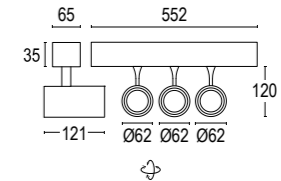

LL2695

ACCESSORI ACCESSORIES

AC0007
 anello colorato
 colored ring

AC26885
 diffusore acidato
 acid etched diffuser

COLORI STANDARD STANDARD COLORS

Bianco (opaco) **01** 
 White (matte)
 Nero (opaco) **02** 
 Black (matte)