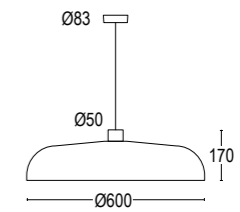

RETROFIT LED E27
110-240V 50/60hz
dimmerabile in base alla lampada installata
dimmable according to the installed bulb

LL2720

Vai alla pagina
Web del prodotto
Go to the product Web page