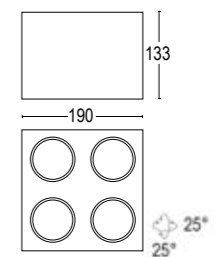

4 x 10W LED 3000K / 4000K
4 x 600lm - 1250lm
19° / 40°
220-240V 50/60hz
alimentatore incluso *LED driver integral*
non dimmerabile *not dimmable*

RETROFIT LED GU10
8° / 24° / 38°
110-240V 50/60hz
dimmerabile in base alla lampada installata
dimmable according to the installed bulb

LL2094