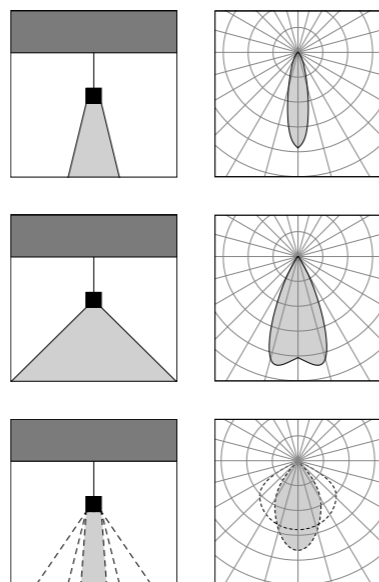

Vai alla pagina
Web del prodotto
Go to the product Web page