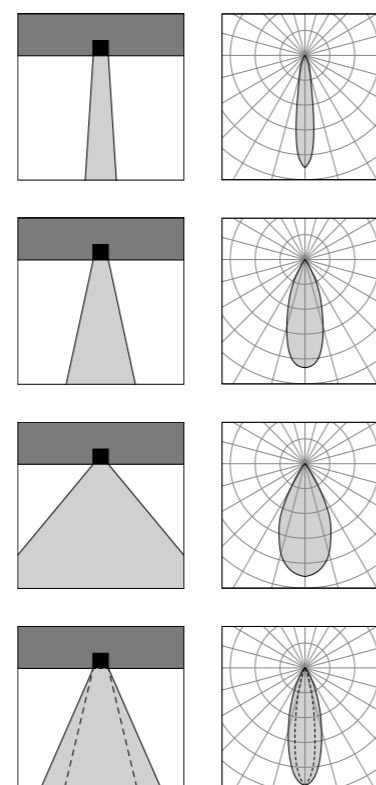

COLORI STANDARD STANDARD COLORS

Bianco (opaco) 01

Nero (opaco) 02

Altre finiture disponibili sul sito web
Other finishes available on the website