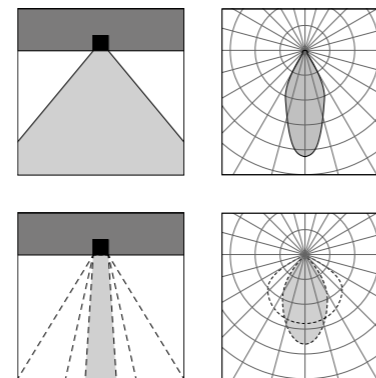

COLORI STANDARD STANDARD COLORS

Bianco (opaco) 01
White (matte)

Nero (opaco) 02
Black (matte)

Oro Spazzolato 56
Brushed Gold

Altre finiture disponibili sul sito web
Other finishes available on the website