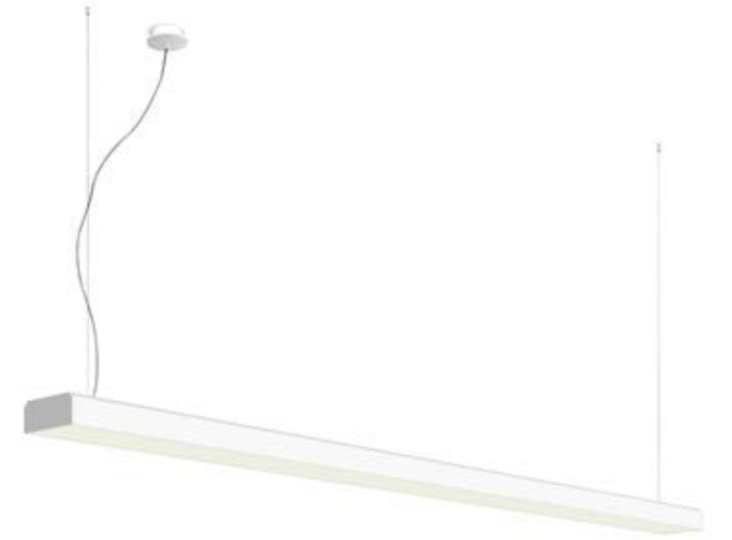

Baar S

design: Serge & Robert Cornelissen

Baar S 900

Baar S 1500

Vai alla pagina
Web del prodotto
Go to the product Web page