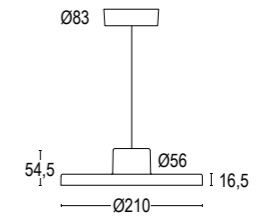

Disk S

Disk 0S 150

Disk 1S 210

Disk 2S 300

RETROFIT LED E27
110-240V 50/60Hz
dimmerabile in base alla lampada installata
dimmmable according to the installed bulb

LL2641

Vai alla pagina
Web del prodotto
Go to the product Web page

COLORI STANDARD STANDARD COLORS

- Bianco (opaco) **01**
  White (matte)
- Nero (opaco) **02**
  Black (matte)
- Bianco & Oro **25**
  White & Gold
- Nero & Oro **27**
  Black & Gold
- Bianco & Rosso **71**
  White & Red
- Nero & Rosso **72**
  Black & Red

COLORI A RICHIESTA UP-ON REQUEST COLORS

1. Grigio Chiaro **19**
     Light Grey
   - Bronzo Lusso **26**
     Luxury Bronze
   - Corten **45**
     Corten
   - Blu **65**
     Blue
   - Sabbia **80**
     Sand
2. Altre finiture disponibili sul sito web
   Other finishes available on the website