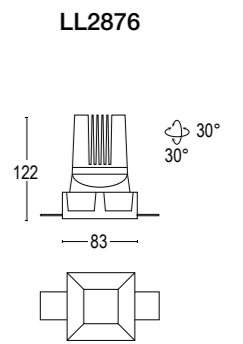

Comfort Evo Adjustable

Comfort Evo Adjustable
SQ Trimless

11W / 12,5W / 18W LED 3000K / 4000K
1260lm - 2325lm
17° / 37°
max 300 mA / 350 mA / 500 mA
alimentatore non incluso *control gear not included*
dimmerabile in base al driver utilizzato
dimmmable based on driver used