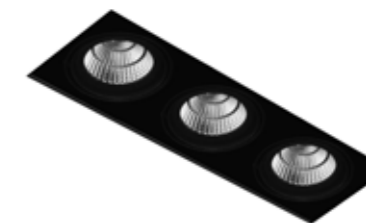

Box 2R

Box 2R SQ 3L