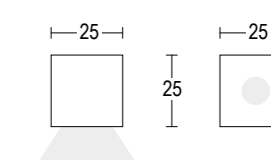

MicroPunto SQ 25

1,5W LED 3000K / 4000K
146lm - 162lm
20° / 31°
max 500mA / 24V DC
alimentatore remoto SELV non incluso
remote SELV LED driver not included
dimmerabile in base al driver utilizzato
dimmmable based on driver used

GH1430

GH1433

ACCESSORI ACCESSORIES

AC087.0500022SN-20
driver LED IP20 500mA 22W
driver LED IP20 500mA 22W

AC205-IP66
scatola per alimentatore remoto IP66
IP66 remote power supply box

AC083.0500014FN-67
driver LED IP67 500mA 14W
driver LED IP67 500mA 14W

AC204
connettore rapido IP68
IP68 fast connector

Consultare il sito per l'intera gamma prodotti. *Refer to the website for the complete product range.*