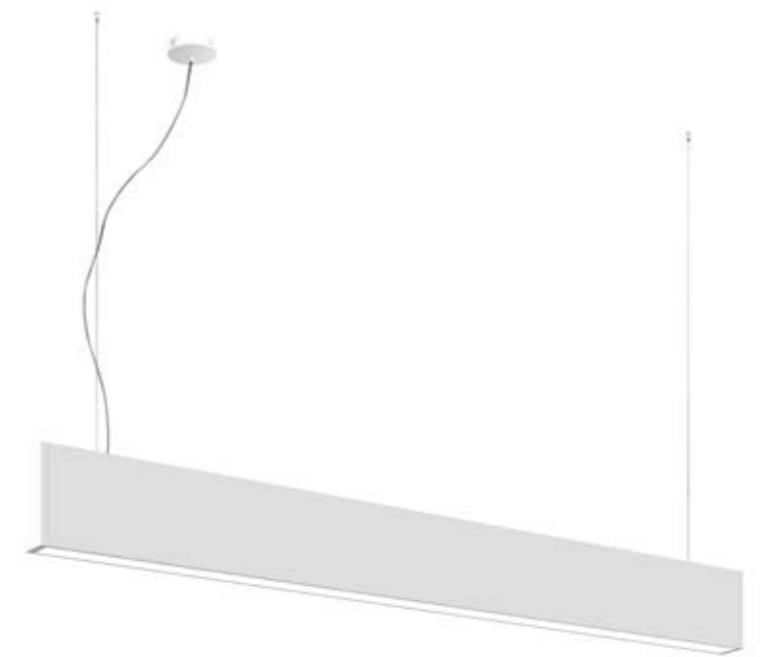

Linear fixture with direct emission, single or bi-emission. The simple and minimal geometric design of the fixture allows to be used in both residential and professional environments. Visual comfort is guaranteed by the presence of the opal diffuser which generates a soft light while maintaining high performance. The large finishes availability makes it versatile in different design contexts.