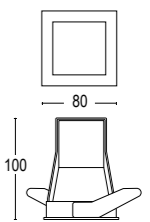

LL2517

ACCESSORI ACCESSORIES

AC052.0350015SD-20
driver LED IP20 350mA 15W DALI
driver LED IP20 350mA 15W DALI
AC184.0024016SN-20
driver LED IP20 24V DC 16W
driver LED IP20 24V DC 16W

AC021.0350014FN-67
driver LED IP67 350mA 14W
driver LED IP67 350mA 14W
AC146.0024014FN-67
driver LED IP67 24V DC 14W
driver LED IP67 24V DC 14W

AC205-IP66
scatola per alimentatore remoto IP66
IP66 remote power supply box