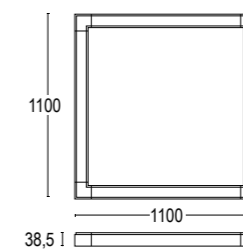

Baar System C

design: Serge & Robert Cornelissen

Vai alla pagina
Web del prodotto
Go to the product Web page

COLORI STANDARD STANDARD COLORS

Bianco (opaco) **01**
White (matte)

Nero (opaco) **02**
Black (matte)

Bronzo Lusso **26**
Luxury Bronze

COLORI A RICHIESTA UP-ON REQUEST COLORS

Corten **45**
Corten

Sabbia **80**
Sand

Altre finiture disponibili sul sito web
Other finishes available on the website

Baar System C 1100

Baar System C 1700

Baar System C 1100

4 x 32,8W LED 3000K / 4000K
4 x 4048lm - 4604lm
106° x 118°
220-240V 50/60hz
alimentatore incluso *LED driver integral*
dimmerabile su richiesta *dimmmable upon request*

Baar System C 1700

4 x 65,6W LED 3000K / 4000K
4 x 8096lm - 9208lm
106° x 118°
220-240V 50/60hz
alimentatore incluso *LED driver integral*
dimmerabile su richiesta *dimmmable upon request*

LL2392

LL2393

ACCESSORI ACCESSORIES

AC23986
giunzione lineare
linear junction

Luc23985
coppia tappi sx / dx
dx / sx couple end cups