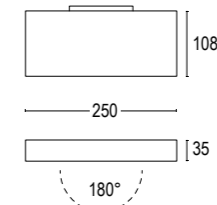

Zero 1 SQ

Zero 1 SR
18W / 26W / 30W LED 2700K / 3000K / 4000K
2088lm - 5000lm
85° x 102° / 107° x 104°
220-240V 50/60hz
alimentatore incluso *LED driver integral*
dimmerabile *dimnable* push / 1-10V / DALI

LL2431

Zero 1 SQ
18W / 26W / 30W LED 2700K / 3000K / 4000K
2172lm - 5000lm
85° x 102° / 107° x 104°
110-240V 50/60hz
alimentatore incluso *LED driver integral*
dimmerabile *dimnable* push / 1-10V / DALI