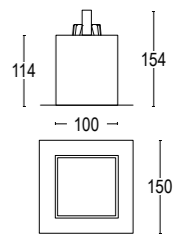

LL2622

ACCESSORI ACCESSORIES

AC112.0350015FN-20
driver LED IP20 350 mA 15W
driver LED IP20 350 mA 15W

AC205-IP66
scatola per alimentatore remoto IP66
IP66 remote power supply box