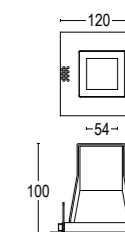

LL2518

ACCESSORI ACCESSORIES

AC052.0350015SD-20
driver LED IP20 350mA 15W DALI
driver LED IP20 350mA 15W DALI
AC184.0024016SN-20
driver LED IP20 24V DC 16W
driver LED IP20 24V DC 16W

AC021.0350014FN-67
driver LED IP67 350mA 14W
driver LED IP67 350mA 14W
AC146.0024014FN-67
driver LED IP67 24V DC 14W
driver LED IP67 24V DC 14W

AC205-IP66
scatola per alimentatore remoto IP66
IP66 remote power supply box