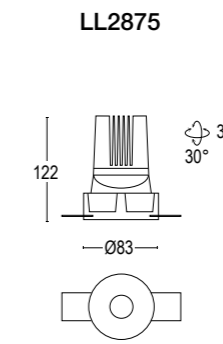

Comfort Evo Adjustable
SQ Trimless

11W / 12,5W / 18W LED 3000K / 4000K
1260lm - 2325lm
17° / 37°
max 300 mA / 350 mA / 500 mA
alimentatore non incluso *control gear not included*
dimmerabile in base al driver utilizzato
dimmmable based on driver used