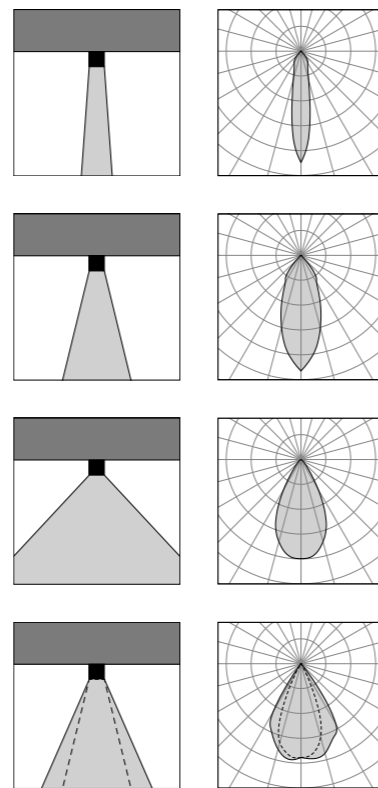

Vai alla pagina
Web del prodotto
Go to the product Web page

COLORI STANDARD STANDARD COLORS

Bianco (opaco) **01**
White (matte)

Nero (opaco) **02**
Black (matte)

Bronzo Lusso **26**
Luxury Bronze

COLORI A RICHIESTA UP-ON REQUEST COLORS

Nichel **39**
Nickel

Oro Spazzolato **56**
Brushed Gold

Altre finiture disponibili sul sito web
Other finishes available on the website