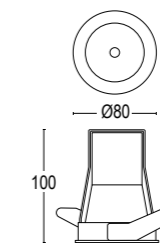

Comfort 1 IP65 SQ Frame

6W LED 3000K / 4000K
845lm - 877lm
25° / 55°
350 mA / 24 V DC
alimentatore non incluso *control gear not included*
dimmerabile in base al driver utilizzato
dimmmable based on driver used

LL2508