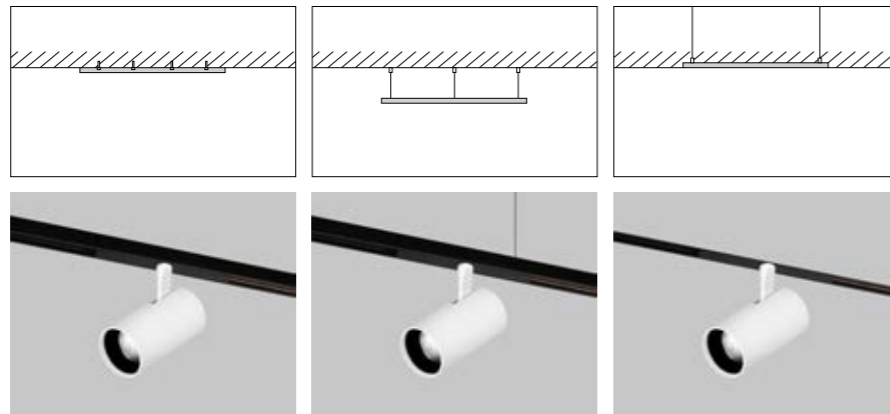

Binario 48V

48V Rail track

Binario BM01 48V
Track BM01 48V

Vai alla pagina
Web del prodotto
Go to the product Web page