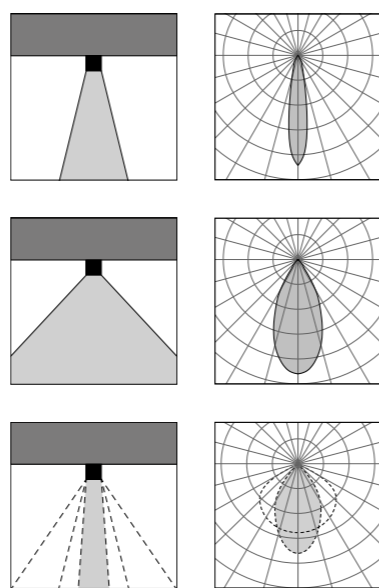

Stelo 0C 300

Stelo 0C 600

Stelo 0C 900

6W LED 3000K / 4000K
184lm - 684lm
18° / 47°
220-240V 50/60hz
alimentatore incluso *LED driver integral*
dimmerabile su richiesta *dimmable upon request*

LL2310

LL2311

LL2328

RETROFIT LED GU4
220-240V 50/60hz
dimmerabile in base alla lampada installata
dimmable according to the installed bulb

ACCESSORI ACCESSORIES

AC0006
anello colorato
colored ring

Vai alla pagina
Web del prodotto
Go to the product Web page

COLORI STANDARD STANDARD COLORS

- Bianco (opaco) **01**
  White (matte)
- Nero (opaco) **02**
  Black (matte)
- Bronzo Lusso **26**
  Luxury Bronze

COLORI A RICHIESTA UP-ON REQUEST COLORS

1. Nichel **39**
     Nickel
   - Corten **45**
     Corten
   - Oro Spazzolato **56**
     Brushed Gold
   - Sabbia **80**
     Sand
2. Altre finiture disponibili sul sito web
   Other finishes available on the website