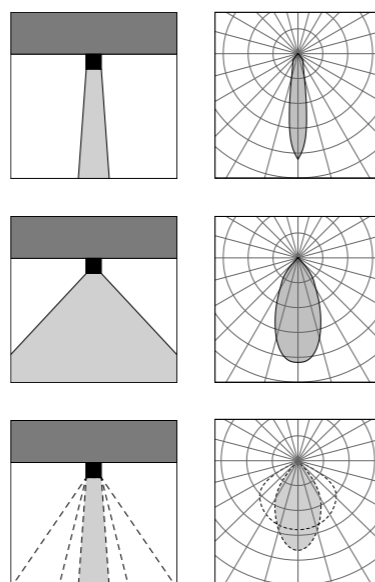

18W / 26W LED 3000K / 4000K
930lm - 3012lm
18° / 36°
110-240V 50/60hz
alimentatore incluso *LED driver integral*
dimmerabile su richiesta *dimmmable upon request*

RETROFIT LED G53
10° / 24° / 60°
110-240V 50/60hz
dimmerabile su richiesta *dimmmable upon request*

Vai alla pagina
Web del prodotto
Go to the product Web page

COLORI STANDARD STANDARD COLORS

- Bianco (opaco) **01** White (matte)
- Nero (opaco) **02** Black (matte)
- Bronzo Lusso **26** Luxury Bronze

COLORI A RICHIESTA UP-ON REQUEST COLORS

1. Nichel **39** Nickel
   - Oro Spazzolato **56** Brushed Gold
2. Altre finiture disponibili sul sito web
   Other finishes available on the website

ACCESSORI ACCESSORIES

AC20482
schermo anabbagliante a nido d'ape
honeycomb anti-dazzle screen

AC20481
diffusore acidato
acid etched diffuser

AC21088.01
vetro bianco
white glass

AC21088.02
vetro nero
black glass