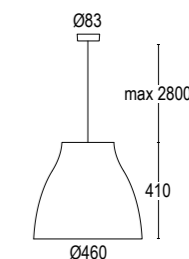

Bell 2S 460

Bell 1S 310
RETROFIT LED E27
110-240V 50/60hz
dimmerabile in base alla lampada installata
dimmmable according to the installed bulb

Bell 2S 460
RETROFIT LED E27
120-240V 50/60hz
dimmerabile in base alla lampada installata
dimmmable according to the installed bulb

LL2710

Vai alla pagina
Web del prodotto
Go to the product Web page