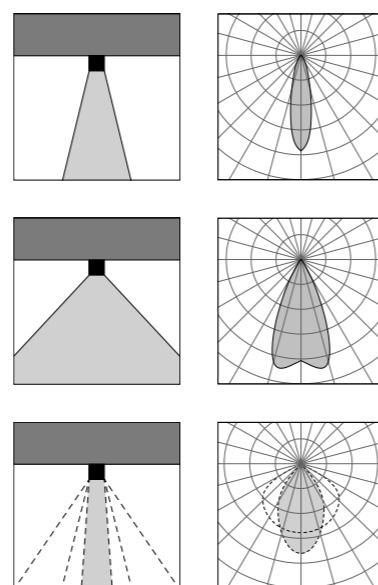

Stelo 00C 300

Stelo 00C 600

Stelo 00C 900

4W LED 3000K / 4000K
215lm - 475lm
25° / 47°
220-240V 50/60hz
alimentatore incluso *LED driver integral*
dimmerabile su richiesta *dimmable upon request*

LL2325

LL2326

LL2327

RETROFIT LED G9
220-240V 50/60hz
dimmerabile in base alla lampada installata
dimmable according to the installed bulb

Vai alla pagina
Web del prodotto
Go to the product Web page

COLORI STANDARD STANDARD COLORS

Bianco (opaco) **01**
White (matte)

Nero (opaco) **02**
Black (matte)

Bronzo Lusso **26**
Luxury Bronze

COLORI A RICHIESTA UP-ON REQUEST COLORS

Nichel **39**
Nickel

Corten **45**
Corten

Oro Spazzolato **56**
Brushed Gold

Sabbia **80**
Sand

Altre finiture disponibili sul sito web
Other finishes available on the website

ACCESSORI ACCESSORIES

AC0005
anello colorato
colored ring