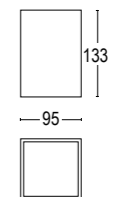

8,5W LED 3000K / 4000K
966lm - 1059lm
16° / 36° / 53° / elipsoidale
220-240V 50/60hz
alimentatore incluso *LED driver integral*
non dimmerabile *not dimmable*

LL2091