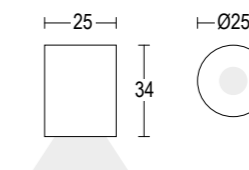

MicroPunto SQ 25

1,5W LED 3000K / 4000K
146lm - 162lm
20° / 31°
max 500mA / 24V DC
alimentatore remoto SELV non incluso
remote SELV LED driver not included
dimmerabile in base al driver utilizzato
dimmmable based on driver used

GH1430

GH1433

ACCESSORI ACCESSORIES

AC087.0500022SN-20
driver LED IP20 500mA 22W
driver LED IP20 500mA 22W

AC205-IP66
scatola per alimentatore remoto IP66
IP66 remote power supply box

AC083.0500014FN-67
driver LED IP67 500mA 14W
driver LED IP67 500mA 14W

AC204
connettore rapido IP68
IP68 fast connector

Consultare il sito per l'intera gamma prodotti. *Refer to the website for the complete product range.*