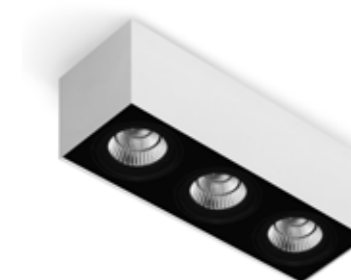

Box 2C SQ

Box 2C OR SQ 3L 165x480