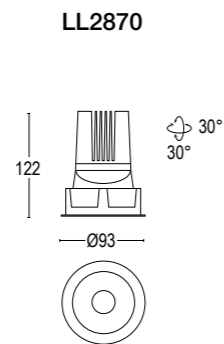

Comfort Evo Adjustable RD Frame

Comfort Evo Adjustable SQ Frame

11W / 12,5W / 18W LED 3000K / 4000K
1260lm - 2325lm
17° / 37°
max 300 mA / 350 mA / 500 mA
alimentatore non incluso *control gear not included*
dimmerabile in base al driver utilizzato
dimmmable based on driver used