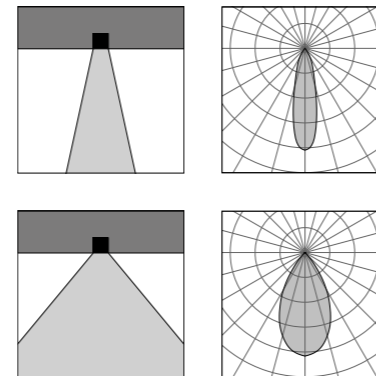

COLORI STANDARD STANDARD COLORS

- Bianco (opaco) **01**
  White (matte)
- Nero (opaco) **02**
  Black (matte)
- Bronzo Lusso **26**
  Luxury Bronze

COLORI A RICHIESTA UP-ON REQUEST COLORS

1. Bianco & Oro **25**
     White & Gold
   - Nero & Oro **27**
     Black & White
   - Bianco & Rosso **71**
     White & Red
   - Nero & Rosso **72**
     Black & Red
2. Altre finiture disponibili sul sito web
   Other finishes available on the website