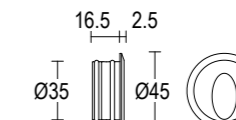

ACCESSORI ACCESSORIES

AC052.0350015SD-20
Alimentatore IP20 350mA 15W DALI
Driver LED IP20 350mA 15W DALI

AC184.0024016SN-20
Alimentatore IP20 24V DC 16W
Driver LED IP20 24V DC 16W

AC021.0350014FN-67
Alimentatore IP67 350mA 14W
Driver LED IP67 350mA 14W

AC146.0024014FN-67
Alimentatore IP67 24V DC 14W
Driver LED IP67 24V DC 14W

AC205-IP66
Scatola per alimentatore remoto IP66
Ip 66 remote power supply box

Adattatore per installazione
su scatola 503
Adaptor for installation like box 503

295 Microsegno AS

296 Segno AS

297 Maxisegno AS

COLORI STANDARD STANDARD COLORS

Bianco (opaco) **01**

Nero (opaco) **02**

Acciaio Inossidabile **15**

Bronzo Lusso **26**

COLORI A RICHIESTA UP-ON REQUEST COLORS

Bronzo Lusso **26**

Corten **45**

Bronzo naturale **68**

Sabbia **80**

Altre finiture disponibili sul sito web
Other finishes available on the website