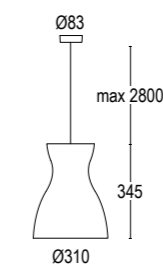

Queen 2S 460

Queen 1S 310
18W / 26W / 32W LED 2700 / 3000K / 4000K
810lm - 3781lm
78°
110-240V 50/60hz
alimentatore incluso *LED driver integral*
dimmerabile su richiesta *dimmmable upon request*

RETROFIT LED E27
120-240V 50/60hz
dimmerabile in base alla lampada installata
dimmmable according to the installed bulb

Queen 2S 460
39W / 50W LED 3000K / 4000K
810lm - 5561lm
78°
110-240V 50/60hz
alimentatore incluso *LED driver integral*
dimmerabile su richiesta *dimmmable upon request*

RETROFIT LED E27
110-240V 50/60hz
dimmerabile in base alla lampada installata
dimmmable according to the installed bulb

LL2120