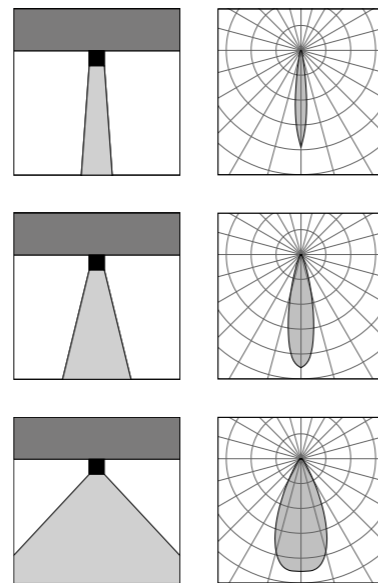

2,1W LED 3000K / 4000K
196lm - 218lm
13° / 25° 8 46°
max 700mA / 24V DC
alimentatore remoto SELV non incluso
remote SELV LED driver not included
dimmerabile in base al driver utilizzato
dimmmable based on driver used

GH1431

GH1434

ACCESSORI ACCESSORIES

- **AC087.0700031SN-20**
  driver LED IP20 700mA 31W
  driver LED IP20 700mA 31W
- **AC184.0024016SN-20**
  driver LED IP20 24V DC 16W
  driver LED IP20 24V DC 16W
- **AC205-IP66**
  scatola per alimentatore remoto IP66
  IP66 remote power supply box

- **AC084.0700014FN-67**
  driver LED IP67 700mA 14W
  driver LED IP67 700mA 14W
- **AC146.0024014FN-67**
  driver LED IP67 24V DC 14W
  driver LED IP67 24V DC 14W
- **AC204**
  connettore rapido IP68
  IP68 fast connector

Vai alla pagina
Web del prodotto
Go to the product Web page

COLORI STANDARD STANDARD COLORS

- Bianco (opaco) 01
  White (matte)
- Nero (opaco) 02
  Black (matte)
- Bronzo Lusso 26
  Luxury Bronze

Altre finiture disponibili sul sito web
Other finishes available on the website