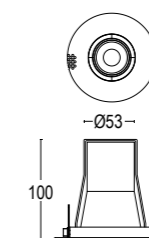

6W LED 3000K / 4000K
845lm - 877lm
25° / 55°
350 mA / 24 V DC
alimentatore non incluso *control gear not included*
dimmerabile in base al driver utilizzato
dimmmable based on driver used

LL2509