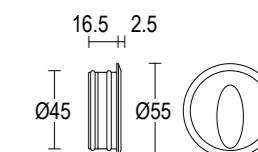

ACCESSORI ACCESSORIES

AC052.0350015SD-20
Alimentatore IP20 350mA 15W DALI
Driver LED IP20 350mA 15W DALI

AC184.0024016SN-20
Alimentatore IP20 24V DC 16W
Driver LED IP20 24V DC 16W

AC021.0350014FN-67
Alimentatore IP67 350mA 14W
Driver LED IP67 350mA 14W

AC146.0024014FN-67
Alimentatore IP67 24V DC 14W
Driver LED IP67 24V DC 14W

AC205-IP66
Scatola per alimentatore remoto IP66
Ip 66 remote power supply box

Adattatore per installazione
su scatola 503
Adaptor for installation like box 503

295 Microsegno AS

296 Segno AS

297 Maxisegno AS

COLORI STANDARD STANDARD COLORS

Bianco (opaco) **01**

Nero (opaco) **02**

Acciaio Inossidabile **15**

Bronzo Lusso **26**

COLORI A RICHIESTA UP-ON REQUEST COLORS

Bronzo Lusso **26**

Corten **45**

Bronzo naturale **68**

Sabbia **80**

Altre finiture disponibili sul sito web
Other finishes available on the website