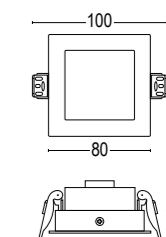

LL2498

ACCESSORI ACCESSORIES

AC184.0024016SN-20
driver LED IP20 24V DC 16W
driver LED IP20 24V DC 16W
AC116.0350018SD-20
driver LED IP20 350 mA 18W DALI
driver LED IP20 350 mA 18W DALI
AC052.0350015SD-20
driver LED IP20 350 mA 15W DALI
driver LED IP20 350 mA 15W DALI
AC116.0700038SD-20
driver LED IP20 700 mA 38W DALI
driver LED IP20 700 mA 38W DALI
AC087.0700031SN-20
driver LED IP20 700 mA 31W
driver LED IP20 700 mA 31W

AC146.0024014FN-67
driver LED IP67 24V DC 14W
driver LED IP67 24V DC 14W
AC088.0024040FN-67
driver LED IP67 24V DC 40W
driver LED IP67 24V DC 40W
AC089.0024081FN-67
driver LED IP67 24V DC 81W
driver LED IP67 24V DC 81W
AC021.0350014FN-67
driver LED IP67 350 mA 14W
driver LED IP67 350 mA 14W
AC084.0700014FN-67
driver LED IP67 700 mA 14W
driver LED IP67 700 mA 14W

AC205-IP66
scatola per alimentatore remoto IP66
IP66 remote power supply box