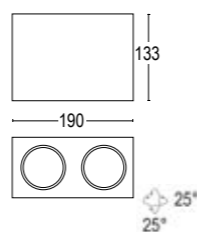

2 x 10W LED 3000K / 4000K
2 x 600lm - 1250lm

19° / 40°
110-240V 50/60hz
alimentatore incluso *LED driver integral*
non dimmerabile *not dimmable*

RETROFIT LED GU10

8° / 24° / 38°
110-240V 50/60hz
dimmerabile in base alla lampada installata
dimmable according to the installed bulb

LL2092

ACCESSORI ACCESSORIES

AC20381
schermo anabbagliante a nido d'ape
honeycomb anti-dazzle screen

AC20382
diffusore acidato
acid etched diffuser

AC20984.01
vetro bianco
white glass

AC20984.02
vetro nero
black glass

COLORI STANDARD STANDARD COLORS

Bianco (opaco) **01**

Nero (opaco) **02**

Bronzo Lusso **26**

Altre finiture disponibili sul sito web
Other finishes available on the website