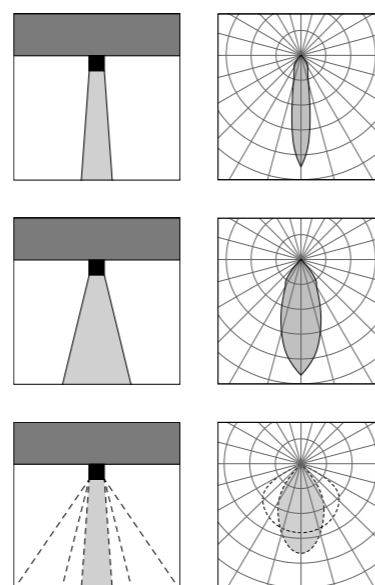

COLORI STANDARD STANDARD COLORS

Bianco (opaco) 01
White (matte)

Nero (opaco) 02
Black (matte)

Bronzo Lusso 26
Luxury Bronze

Altre finiture disponibili sul sito web
Other finishes available on the website

10W LED 3000K / 4000K
600lm - 1250lm
19° / 40°
110-240V 50/60hz
alimentatore incluso *LED driver integral*
non dimmerabile *not dimmable*

RETROFIT LED GU10
8° / 24° / 38°
110-240V 50/60hz
dimmerabile in base alla lampada installata
dimmable according to the installed bulb

LL2091

ACCESSORI ACCESSORIES

AC20381
schermo anabbagliante a nido d'ape
honeycomb anti-dazzle screen

AC20983.01
vetro bianco
white glass

AC20382
diffusore acidato
acid etched diffuser

AC20983.02
vetro nero
black glass