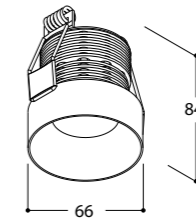

Funnel Exo Torsion

LUXEON M - 7,84W - 700mA DC - (11,2Vf)

755 lumen 2700K CRI90
810 lumen 3000K CRI90
dimmability: PWM/CCR
beam 36°