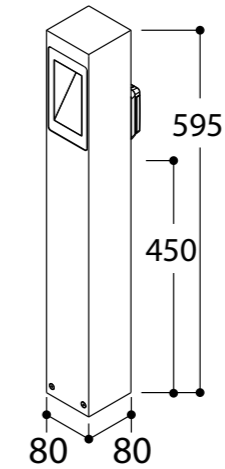

finish	socket	2700K	3000K
textured grey	(BE-FR)	431313	431713
silver anthracite	(BE-FR)	431333	431733
textured black	(BE-FR)	431336	431736
textured grey	(EU)	431343	431743
silver anthracite	(EU)	431363	431763
textured black	(EU)	431366	431766
ⓘ Groundpin			260992