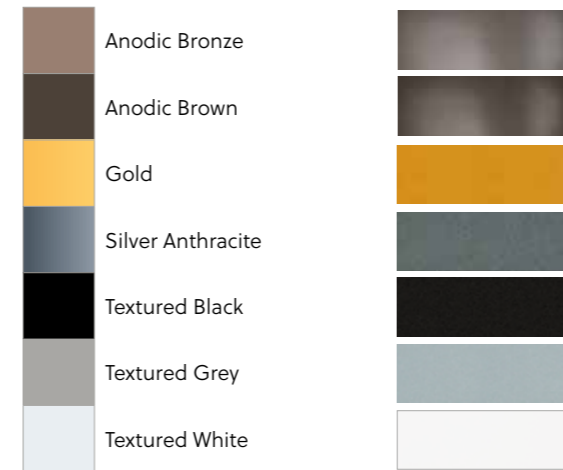

Flammability index:

IP rate: IP 20

Electrical class:

Gear type:

4000K product on demand

Finishes

Glass finishes

Properties