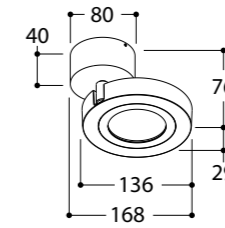

Clever Surface Mounted CI

OPTOGA - 10W - 230V 50Hz AC
900 lumen 2700K CRI90
960 lumen 3000K CRI90
dimmability: mains dim RC
beam 24° - 40° - 60°

↻ 0° to 315° ↻ 0° to 90°

finish	2700K			3000K		
	24°	40°	60°	24°	40°	60°
□	291300	291301	291303	291305	291307	291309
■	291310	291311	291313	291315	291317	291319

! Antiglare Ring ■ 291099

Clever Focus Surface Mounted CI

OPTOGA - 10W - 230V 50Hz AC
900 lumen 2700K CRI90
960 lumen 3000K CRI90
dimmability: mains dim RC
beam 24° - 40° - 60°