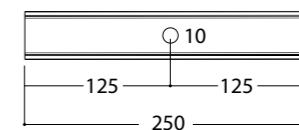

2U50 Module M10 350 / 700 mA mains dimm

1X	350	700
	965980	965990

- 1 Cover profile / m 965007 / 965008
- 1 Mounting spring 965055
- 1 Fall protection 965065