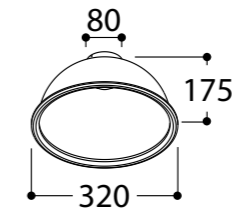

Kombo Led Surface Mounted

OPTOGA CLARA - 10W - 230V 50-60Hz AC
1050 lumen 2700K CRI90
dimmability: mains dim RC