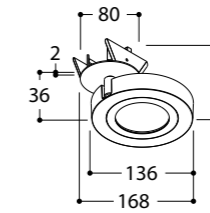

Clever Semi-Recessed Leaf CI

OPTOGA - 10W - 230V 50Hz AC
900 lumen 2700K CRI90
960 lumen 3000K CRI90
dimmability: mains dim RC
beam 24° - 40° - 60°

70 mm
Installation depth: 40mm

0° to 315° 0° to 90°

finish	2700K			3000K		
	24°	40°	60°	24°	40°	60°
White	291000	291001	291003	291005	291007	291009
Black	291010	291011	291013	291015	291017	291019
Antiglare Ring	291099					

Clever Focus Semi-Recessed Leaf CI

OPTOGA - 10W - 230V 50Hz AC
900 lumen 2700K CRI90
960 lumen 3000K CRI90
dimmability: mains dim RC
beam 24° - 40° - 60°