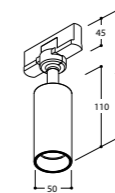

Twist Track

CERTAFLUX - 9W - 230V 50-60HZ AC
850 lumen 2700K CRI92
dimmability: mains dim LC
beam 15° - 36° - 60°