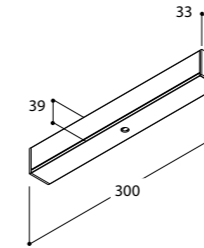

MX250097		MIX 26W SQUARE FRAME FOR PLASTERED CONCRETE SLABS	140mm	MIX 26W NON TRIMLESS	
MX270077		MIX-T 26W SQUARE FRAME + BOX FOR PLASTER	160mm	MIX 26W TRIMLESS	
MX270087		MIX-T 26W SQUARE FRAME FOR PLASTERED CONCRETE SLABS	140mm	MIX 26W TRIMLESS	
MX270097		MIX-T 26W SQUARE FRAME FOR PLASTER	140mm	MIX 26W TRIMLESS	

M10 Base Pro 1 (300)

230V 50-60Hz AC

finish	230V*
	375827
	375848