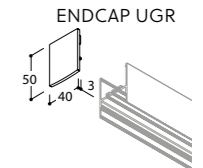

finish	
	965047
	965026

Endcap UGR

finish	
	965149
	965128

Alu Cover Profile

finish	
	965007
	965008

! To be used in empty profile spaces

Straight Connection

Straight Connection	965060
---------------------	--------