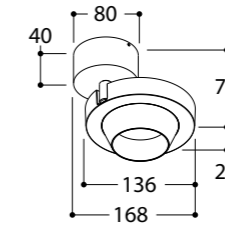

Clever Surface Mounted CI

OPTOGA - 10W - 230V 50Hz AC
900 lumen 2700K CRI90
960 lumen 3000K CRI90
dimmability: mains dim RC
beam 24° - 40° - 60°

↻ 0° to 315° ↻ 0° to 90°

finish	2700K			3000K		
	24°	40°	60°	24°	40°	60°
□	291300	291301	291303	291305	291307	291309
■	291310	291311	291313	291315	291317	291319

! Antiglare Ring ■ 291099

Clever Focus Surface Mounted CI

OPTOGA - 10W - 230V 50Hz AC
900 lumen 2700K CRI90
960 lumen 3000K CRI90
dimmability: mains dim RC
beam 24° - 40° - 60°

↻ 0° to 315° ↻ 0° to 90°

finish	2700K			3000K		
	24°	40°	60°	24°	40°	60°
□	291320	291321	291323	291325	291327	291329
■	291330	291331	291333	291335	291337	291339

Family members:

DALI / CASAMBI
ON DEMAND