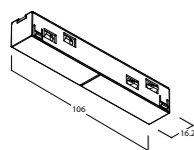

Straight Electrical Coupler