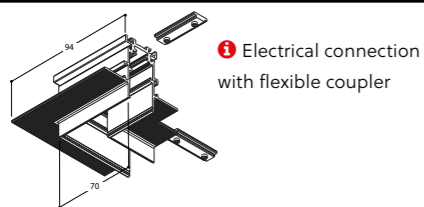

Track 48V Recessed Trimless ST5

finish	1 M	2 M	3 M
White	TR6147	TR6247	TR6347
Black	TR6126	TR6226	TR6326

Straight Electrical Coupler

finish	
White	TR4847
Black	TR4826

Corner

finish	
White	TR6447
Black	TR6426