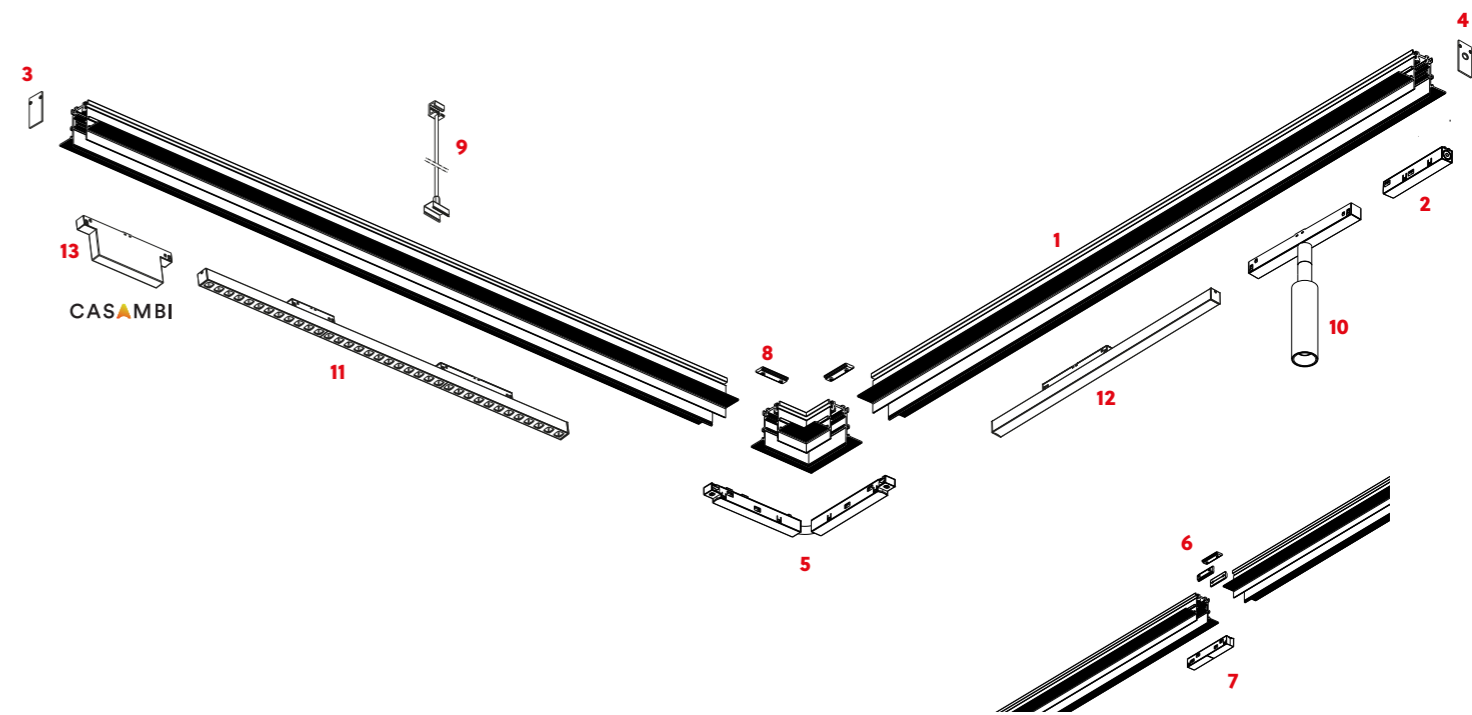

How to compose Track 48V ST5

PRODUCT	ref. nr.
01 TRACK 48V TRIMLESS ST5 1000mm	TR6126
02 LIVE END RIGHT	TR4726
03 ENDCAP	TR6526
04 ENDCAP WITH HOLE	TR6527
05 FLEXIBLE COUPLER	TR4727
06 MECHANICAL COUPLER	TR6926
07 STRAIGHT ELECTRICAL COUPLER	TR4826
08 MECHANICAL CORNER	TR6426
09 OPTIONAL ROD SET	TR6002
10 NOBEL ELBOW ST5 DALI	459735
11 LEDLINE UGR L847 DALI (FLUSH WITH CEILING)	446727
12 LEDLINE OPAL L567 DALI (FLUSH WITH CEILING)	446712
13 CASAMBI DALI GATE 8CHANNEL	TR6526