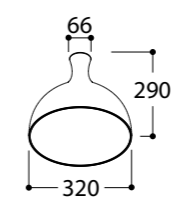

housing	focus	main-scord	2700K
Black	Black	Black	346126
White	White	Black	346147
White	White	White	346157
Black	Yellow	Black	346196
White	White	Black	346197
White	White	White	346187