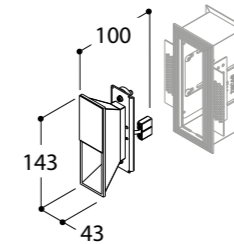

Example of article number for the MIX 6 range

MX05W216 = MIX 6W Square 60° 2700K Matt White Focus Textured Black Front

MIX 6W

Boa Trimless Wall

POWERLED - 6,44W - 700mA DC - (9,2Vf)
 500 lumen 2700K CRI90
 520 lumen 3000K CRI90
 dimmability: PWM/CCR