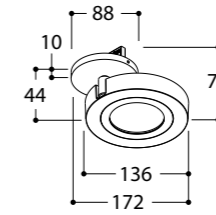

Clever Recessed Base Large CI

OPTOGA - 10W - 230V 50Hz AC
900 lumen 2700K CRI90
960 lumen 3000K CRI90
dimmability: mains dim RC
beam 24° - 40° - 60°

42 mm
Installation depth: 40mm

0° to 315° 0° to 90°

finish	2700K			3000K		
	24°	40°	60°	24°	40°	60°
White	291200	291201	291203	291205	291207	291209
Black	291210	291211	291213	291215	291217	291219

Antiglare Ring 291099

Clever Focus Recessed Base Large CI

OPTOGA - 10W - 230V 50Hz AC
900 lumen 2700K CRI90
960 lumen 3000K CRI90
dimmability: mains dim RC
beam 24° - 40° - 60°