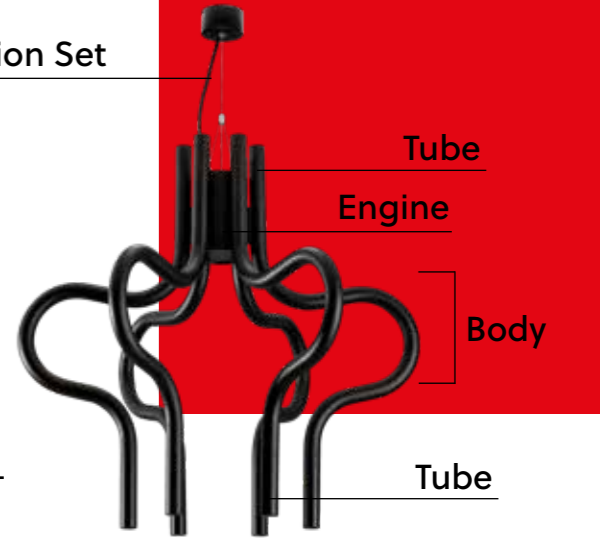

Step 1: Choose Ringo size

835mm

1185mm

1535mm

Step 2 & 3: Choose left & right

Type A
 180° ledline

Type B
 90° ledline + 90° 3xM10

Type C
 180° 6xM10

Type D
 180° empty

Type E
 90° empty + 90° 3xM10

Type F
 90° empty + 90° ledline

Step 4: Choose Ringo mounting type

Surface Mounted CI

Surface Mounted WC

Suspension CI

Suspension WC

Step 5-6-7: Choose additional circuit, accessories & connection

Suspension Set

Prince Louis

* Available as of January 2023
 * Will soon be added to King George Configurator

CONFIGURATION EXAMPLE

- BODY
- ENGINE 30W
- SUSPENSION SET 4m | 3P
- 6 x TUBE DOWN
- 6 x TUBE UP