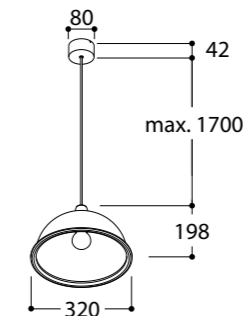

Kombo E27 Suspension

A60 - MAX. 40W - 230V 50Hz AC
E27
dimmability: dependent on bulb
bulb not included