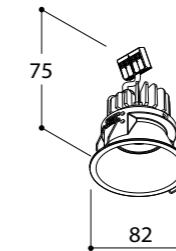

76 mm
Installation depth:
80 mm hollow ceilings
20°

finish	2700K	3000K
Black	348737	348738
White	348758	348759
+	Frame for plaster	348100

Family members: