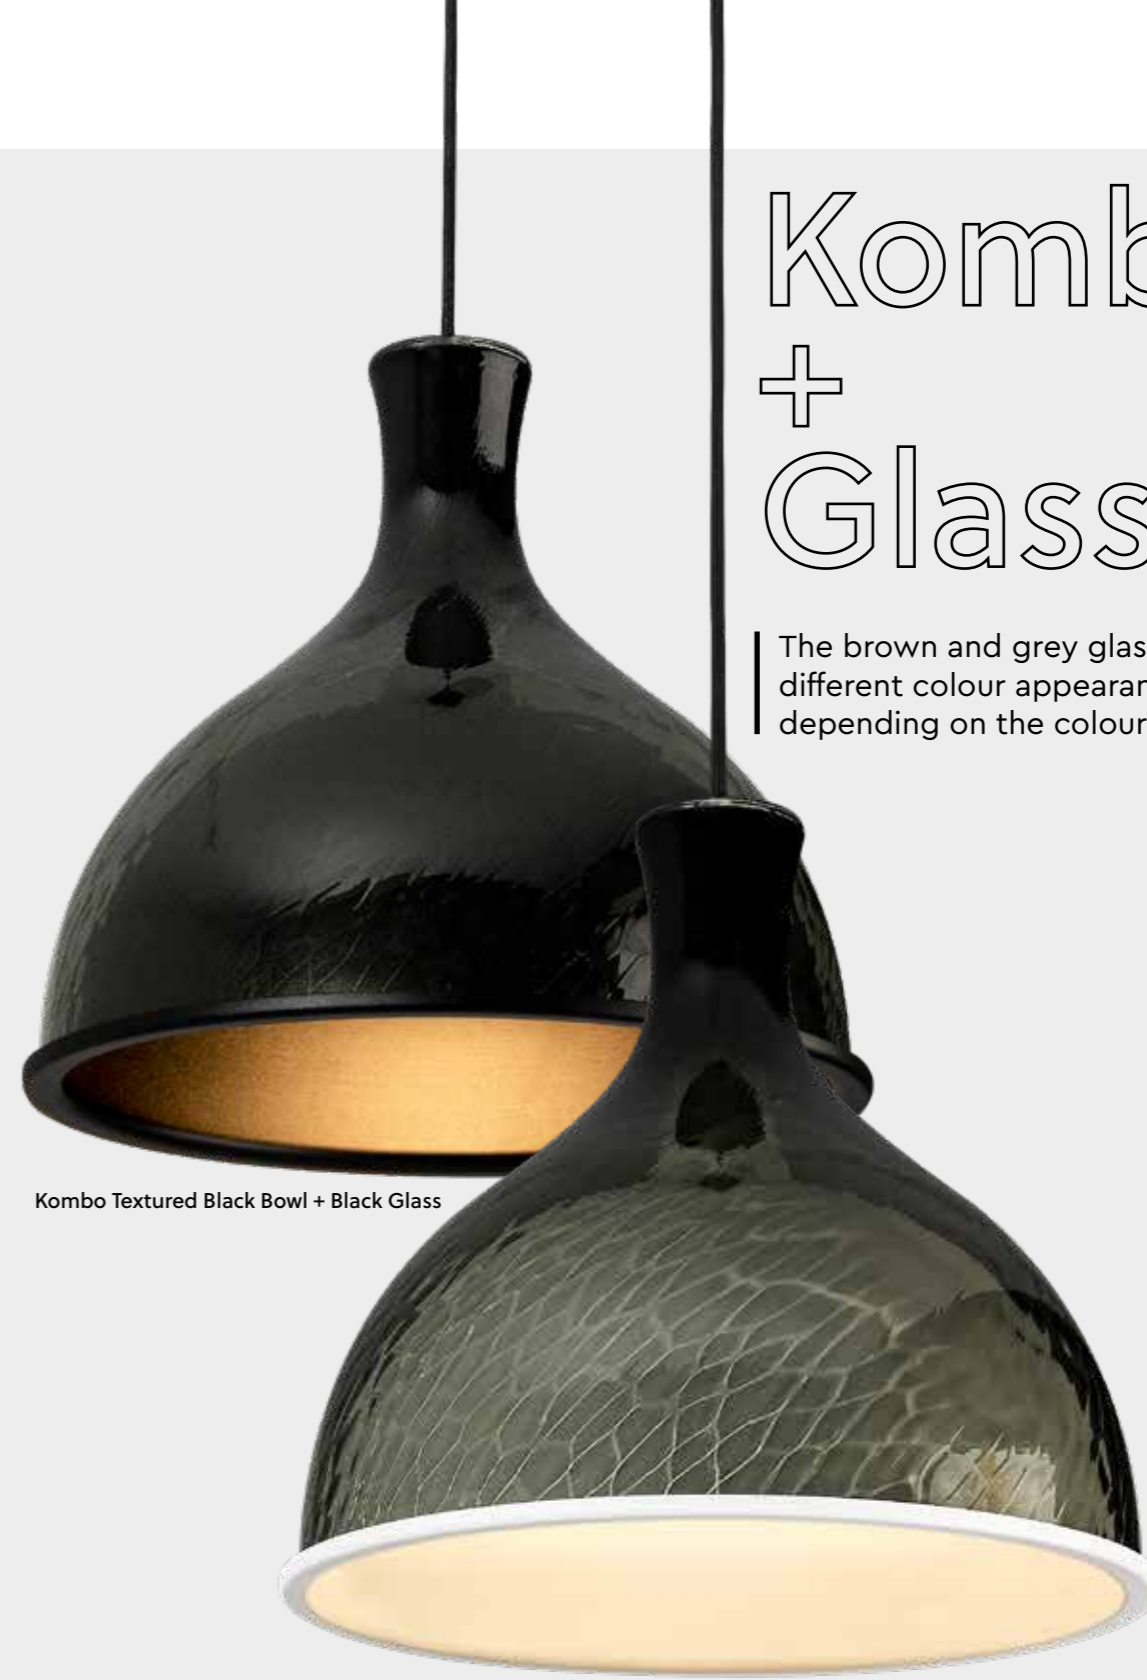

Kombo + Glass

The brown and grey glass get
different colour appearances
depending on the colour of the bowl.

Kombo Textured Black Bowl + Black Glass

Kombo Textured White + Brown Glass