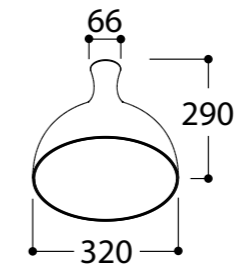

Glass

Accessory to place over your Kombo

finish	ACCESSORY
GREY	346901
BROWN	346902
TEXTURED GREY	346903
TEXTURED BROWN	346904

+ Compatible with Kombo