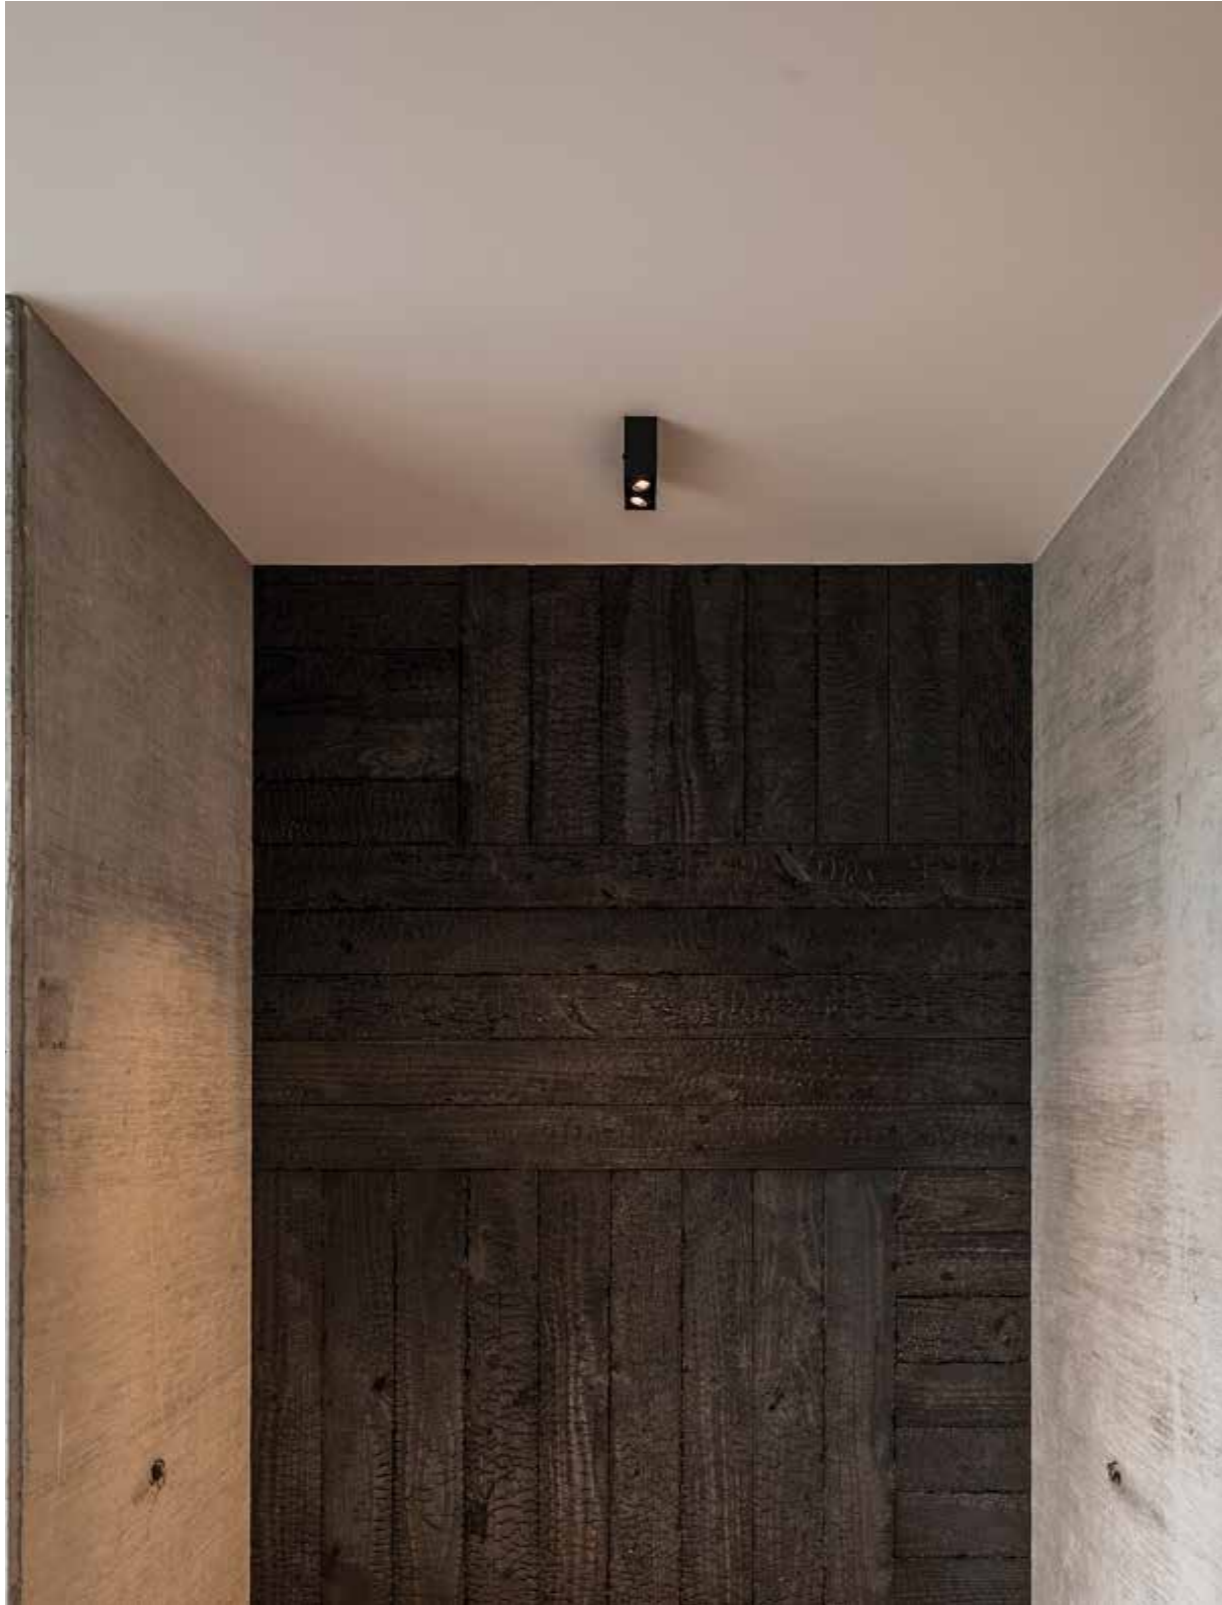

Micro Tommy 2 Ceiling

LUXEON M - (2X) 3,82W - 230V 50-60Hz AC

2x400 lumen 2700K CRI90

2x429 lumen 3000K CRI90

2x470 lumen 4000K CRI90

dimmiability: mains dim RC

beam 36°

↻ 15° ↕ 20°

housing	focus	2700K	3000K	4000K
Black	Black	418826	418816	418806
White	White	418847	418837	418827
White	Yellow	418892	418882	418872
Black	White	418895	418885	418875
Black	Yellow	418896	418886	418876
White	Black	418897	418887	418877

Family members:

CASAMBI
ON DEMAND