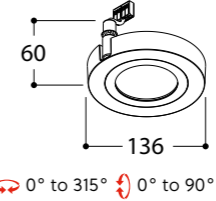

finish	2700K			3000K		
	24°	40°	60°	24°	40°	60°
□	291320	291321	291323	291325	291327	291329
■	291330	291331	291333	291335	291337	291339

Family members:

DALI / CASAMBI
 ON DEMAND

Clever M10 CI

OPTOGA - 10W - 230V 50Hz AC
 900 lumen 2700K CRI90
 960 lumen 3000K CRI90
 dimmability: mains dim RC
 beam 24° - 40° - 60°