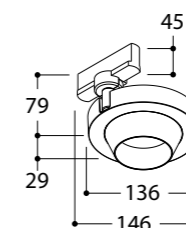

Clever Focus Track CI

OPTOGA - 10W - 230V 50-60HZ AC
900 lumen 2700K CRI90
960 lumen 3000K CRI90
dimmability: mains dim RC
beam 24° - 40° - 60°