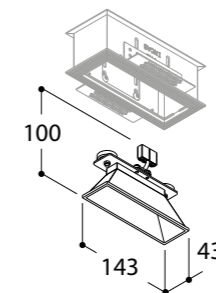

▶ Boa Ceiling p.9
▶ Boa Wall p.19

Suspended

▶ Kombo p.39 - 49

▶ Prince Louis p.59

▶ Ringo p.51

Boa Trimless Ceiling

POWERLED - 6,44W - 700mA DC - (9,2Vf)
 500 lumen 2700K CRI90
 520 lumen 3000K CRI90
 dimmability: PWM/CCR