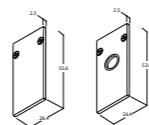

Track 48V Recessed Trimless ST5

finish	1 M	2 M	3 M
White	TR6147	TR6247	TR6347
Black	TR6126	TR6226	TR6326

Straight Electrical Coupler

finish	
White	TR4847
Black	TR4826

Corner

finish	
White	TR6447
Black	TR6426

Live End

finish	LEFT	RIGHT
White	TR4757	TR4747
Black	TR4736	TR4726

Endcap

finish	STANDARD	WITH POWER SUPPLY
White	TR6547	TR6548
Black	TR6526	TR6527

Mechanical Coupler

finish	
White	TR6947
Black	TR6926

Rod Set

finish	
White	TR6002

Flexible Coupler

finish	
White	TR4748
Black	TR4727

Screw Template

finish	
White	TR6001

Aesthetic Cover

finish	1,5 M	3 M
White	TR6847	TR6849
Black	TR6826	TR6828

Plaster Installation Guard

finish	1 M	2 M	3 M
White	TR6101	TR6201	TR6301

DALI GATE Casambi has been designed and developed to control lamps with DALI drivers using the Casambi app, installed on mobile devices.

Suitable for installation on ST1/ST3/ST5 - 48V track.

The Casambi app communicates with DALI GATE by means of Bluetooth technology.

The received signal is then adequately interpreted to generate the corresponding command on the DALI bus.

Up to 64 lamps (control gear) can be programmed, assigning them to up to 8 groups. It must be the only DALI master on the bus (MONO MASTER BUS)

Compatible with **Lithoss** Casambi Switches.