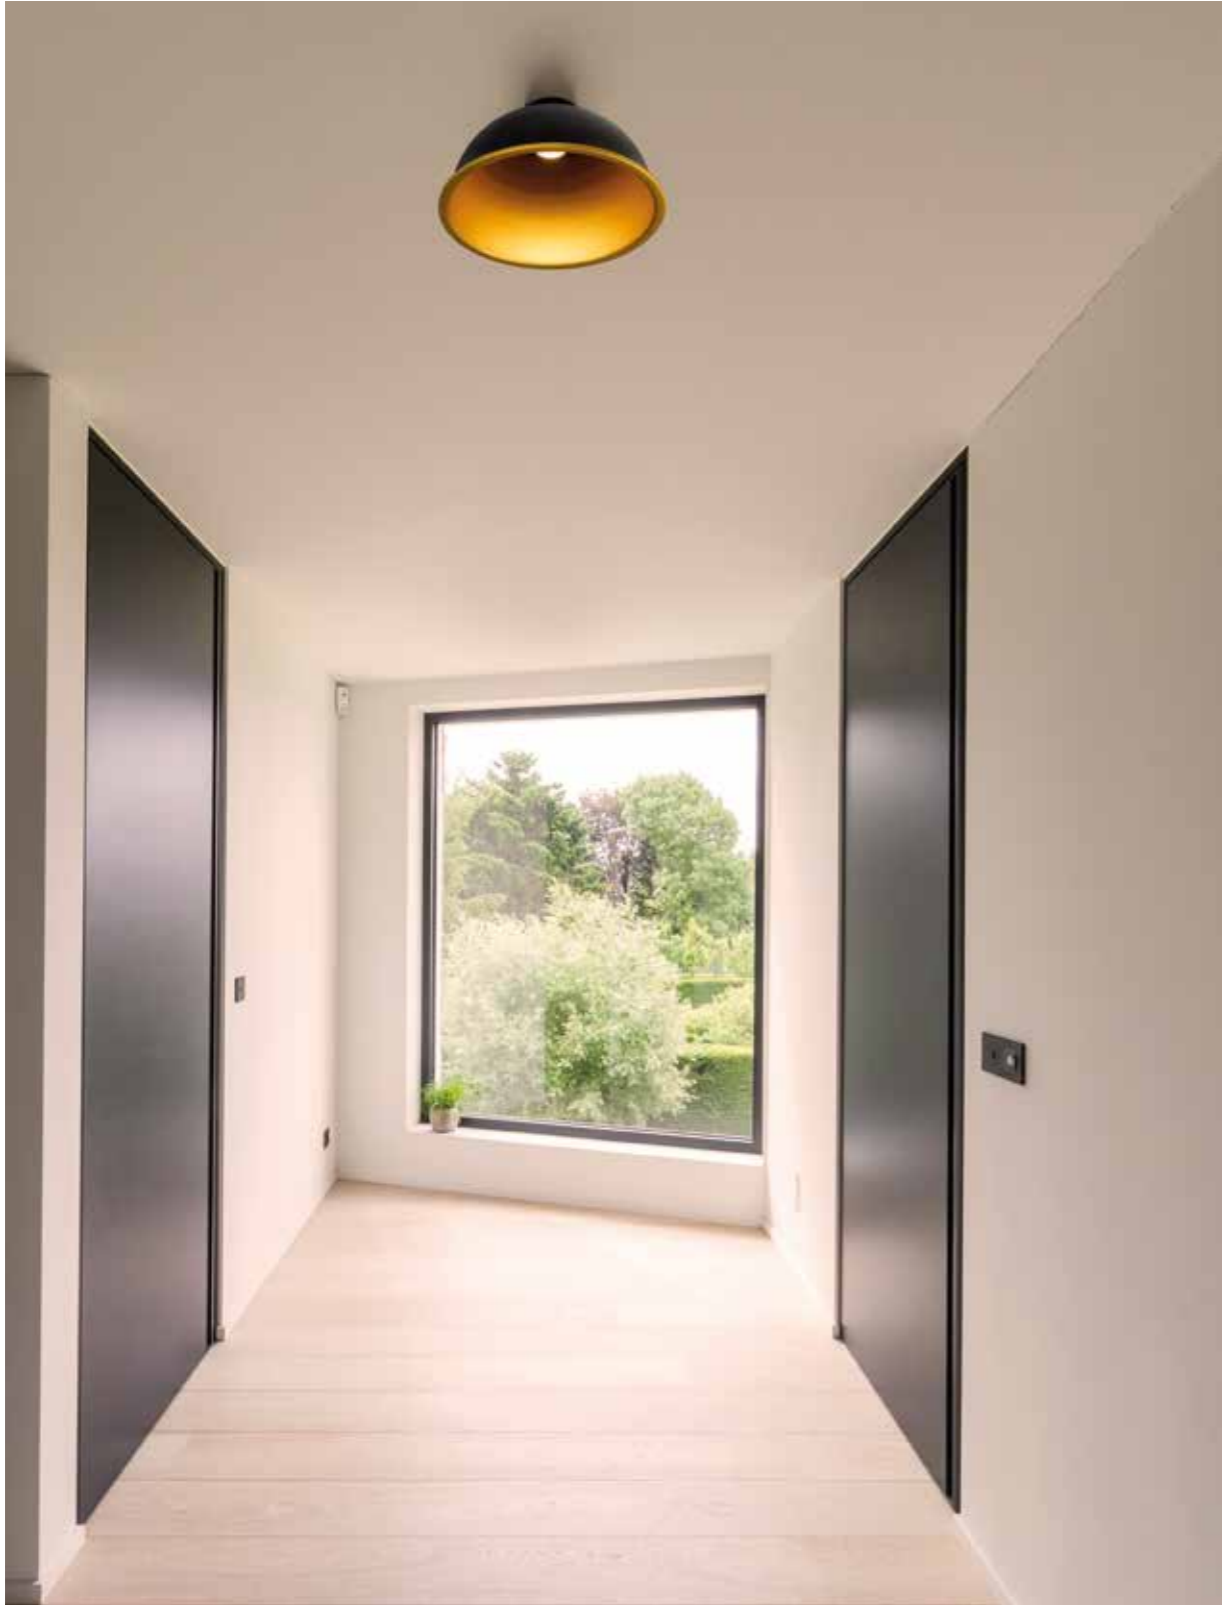

Kombo Led Surface Mounted

OPTOGA CLARA - 10W - 230V 50-60Hz AC
1050 lumen 2700K CRI90
dimmability: mains dim RC

housing	focus	2700K
		346326
		346347
		346396
		346397

No glass accessory possible

Family members: