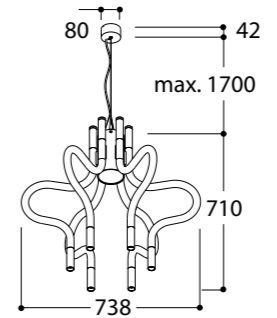

Step 1: Choose Ringo size

835mm

1185mm

1535mm

Step 2 & 3: Choose left & right

Type A
 180° ledline

Type B
 90° ledline + 90° 3xM10

Type C
 180° 6xM10

Step 5-6-7: Choose additional circuit, accessories & connection

Suspension Set

Prince Louis

* Available as of January 2023
 * Will soon be added to King George Configurator

CONFIGURATION EXAMPLE

- BODY
- ENGINE 30W
- SUSPENSION SET 4m | 3P
- 6 x TUBE DOWN
- 6 x TUBE UP