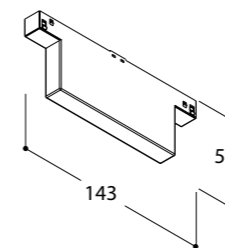

Plaster Installation Guard

finish	1 M	2 M	3 M
White	TR6101	TR6201	TR6301