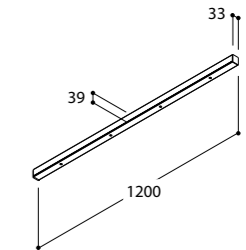

M10 Base Pro 4 (1200)

230V 50-60Hz AC

finish	230V*
	375727
	375748

For custom made lengths please use Protut profile with M10 modules