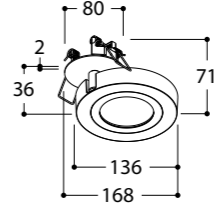

OPTOGA - 10W - 230V 50Hz AC
 900 lumen 2700K CRI90
 960 lumen 3000K CRI90
 dimmability: mains dim RC
 beam 24° - 40° - 60°

70 mm
 Installation depth: 40mm

0° to 315° 0° to 90°

finish	2700K			3000K		
	24°	40°	60°	24°	40°	60°
White	291100	291101	291103	291105	291107	291109
Black	291110	291111	291113	291115	291117	291119