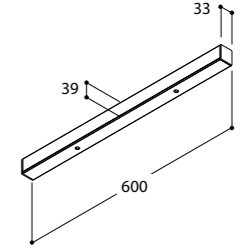

M10 Base Pro 2 (600)

230V 50-60Hz AC

finish	230V*
	375527
	375548