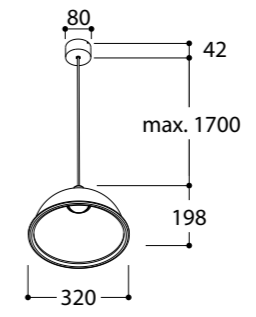

Kombo Led Suspension

OPTOGA CLARA - 10W - 230V 50-60Hz AC
1050 lumen 2700K CRI90
dimmability: mains dim RC