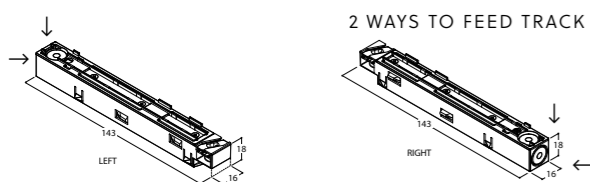

Track 48V Recessed Trimless ST5

finish	1 M	2 M	3 M
White	TR6147	TR6247	TR6347
Black	TR6126	TR6226	TR6326

Straight Electrical Coupler

finish	
White	TR4847
Black	TR4826

Corner

finish	
White	TR6447
Black	TR6426

Live End

finish	LEFT	RIGHT
White	TR4757	TR4747
Black	TR4736	TR4726

Endcap

finish	STANDARD	WITH POWER SUPPLY
White	TR6547	TR6548
Black	TR6526	TR6527

Mechanical Coupler

finish	
White	TR6947
Black	TR6926

Rod Set

finish	
White	TR6002

Flexible Coupler

finish	
White	TR4748
Black	TR4727

Screw Template

finish	
White	TR6001

Aesthetic Cover

finish	1,5 M	3 M
White	TR6847	TR6849
Black	TR6826	TR6828

Plaster Installation Guard

finish	1 M	2 M	3 M
White	TR6101	TR6201	TR6301

DALI GATE Casambi has been designed and developed to control lamps with DALI drivers using the Casambi app, installed on mobile devices.

Suitable for installation on ST1/ST3/ST5 - 48V track.

The Casambi app communicates with DALI GATE by means of Bluetooth technology.

The received signal is then adequately interpreted to generate the corresponding command on the DALI bus.

Up to 64 lamps (control gear) can be programmed, assigning them to up to 8 groups. It must be the only DALI master on the bus (MONO MASTER BUS)

Compatible with **Lithoss** Casambi Switches.