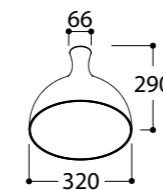

housing	focus	main-scord	
			346047
			346026
			346057
			346087
			346096
			346097

+ Compatible with Kombo Glass p.49