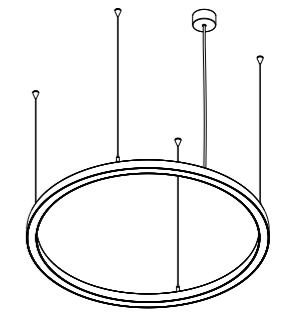

Step 1: Choose Ringo size

835mm

1185mm

1535mm

Step 2 & 3: Choose left & right

Type A
 180° ledline

Type B
 90° ledline + 90° 3xM10

Type C
 180° 6xM10

Type D
 180° empty

Type E
 90° empty + 90° 3xM10

Type F
 90° empty + 90° ledline

Step 4: Choose Ringo mounting type

Surface Mounted CI

Surface Mounted WC

Suspension CI

Suspension WC

Step 5-6-7: Choose additional circuit, accessories & connection

Suspension Set

Prince Louis

* Available as of January 2023
 * Will soon be added to King George Configurator

CONFIGURATION EXAMPLE

- BODY
- ENGINE 30W
- SUSPENSION SET 4m | 3P
- 6 x TUBE DOWN
- 6 x TUBE UP