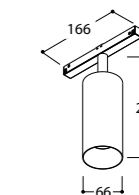

Funnel Elbow 150 Track ST5 48V

housing	focus	2700K	3000K	2700K DALI	3000K DALI
■	■	483966	483976	483965	483975
■	□	483987	483981	483986	483996