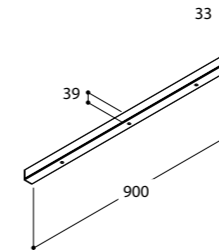

M10 Base Pro 3 (900)

230V 50-60Hz AC

finish	230V*
	375627
	375648