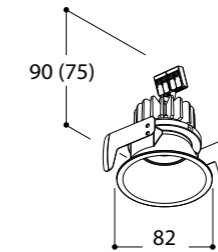

Cedrus Quantum Flex Leaf

BRIDGELUX - 6,2W - 350MA DC - (17,7Vf)
 600 lumen 2700K CRI90
 622 lumen 3000K CRI90
 dimmability: PWM/CCR
 beam 36°

76 mm
 Installation depth:
 95 mm solid ceilings
 80 mm hollow ceilings
 20°