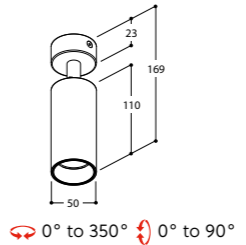

Twist CI Surface Mounted Base

CERTAFLUX - 9W - 230V 50-60HZ AC
850 lumen 2700K CRI92
dimmability: mains dim LC
beam 15° - 36° - 60°

housing	focus	2700K 15°	2700K 36°	2700K 60°
		292016	292036	292066
		292017	292037	292067
		3000K 15°	3000K 36°	3000K 60°
		292026	292046	292076
		292027	292047	292077

Family members:

CASAMBI
ON DEMAND