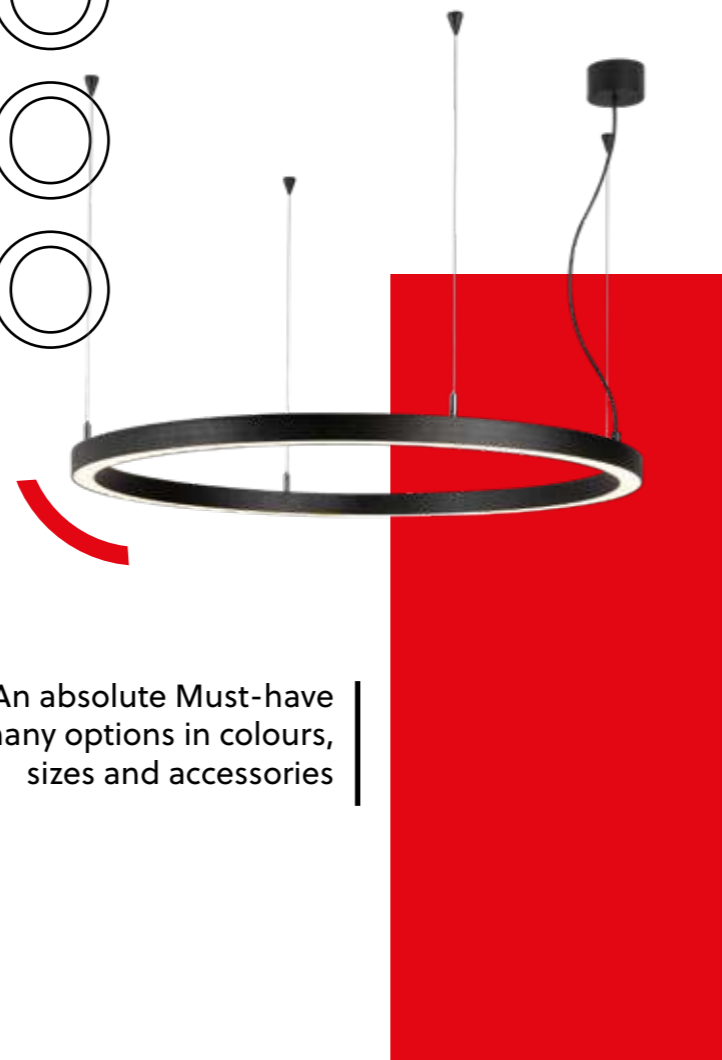

An absolute Must-have
with its many options in colours,
sizes and accessories

Ringo Surface Mounted without converter

Suspension without converter
Felt cover only compatible in combination
with suspension set