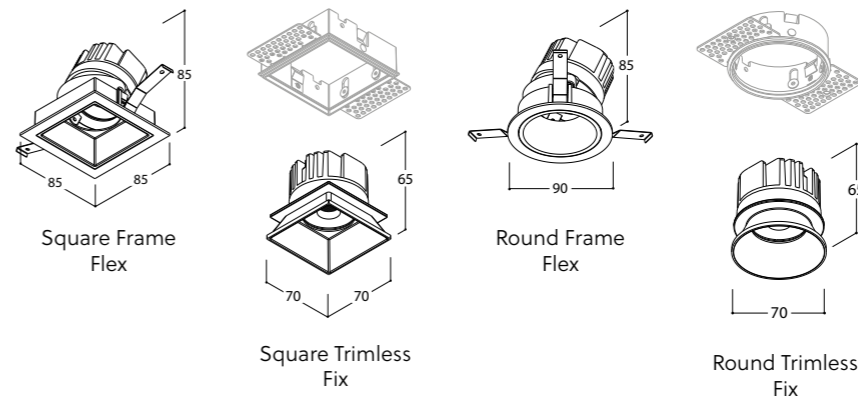

MIX CONFIGURATOR

Visit our website and compose your Mix
www.mixconfigurator.be

CONFIGURATION IN 6 STEPS

- ① Model: Round or Square
- ② Trimless or Non Trimless
- ③ Fix or Flex
- ④ Beam Angle: 15° 36° 60°
- ⑤ Colour Temperature
- ⑥ Focus Color