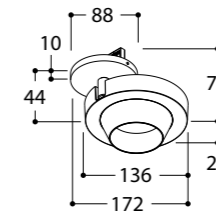

Clever Recessed Base Large CI

OPTOGA - 10W - 230V 50Hz AC
900 lumen 2700K CRI90
960 lumen 3000K CRI90
dimmability: mains dim RC
beam 24° - 40° - 60°

42 mm
Installation depth: 40mm

0° to 315° 0° to 90°

finish	2700K			3000K		
	24°	40°	60°	24°	40°	60°
White	291200	291201	291203	291205	291207	291209
Black	291210	291211	291213	291215	291217	291219

Antiglare Ring 291099

Clever Focus Recessed Base Large CI

OPTOGA - 10W - 230V 50Hz AC
900 lumen 2700K CRI90
960 lumen 3000K CRI90
dimmability: mains dim RC
beam 24° - 40° - 60°

42 mm
Installation depth: 40mm

0° to 315° 0° to 90°

finish	2700K			3000K		
	24°	40°	60°	24°	40°	60°
White	291220	291221	291223	291225	291227	291229
Black	291230	291231	291233	291235	291237	291239

Family members: