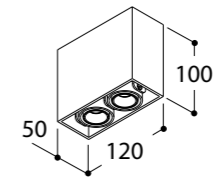

Micro Tommy 2 Ceiling

LUXEON M - (2X) 3,82W - 230V 50-60Hz AC

2x400 lumen 2700K CRI90

2x429 lumen 3000K CRI90

2x470 lumen 4000K CRI90

dimmiability: mains dim RC

beam 36°