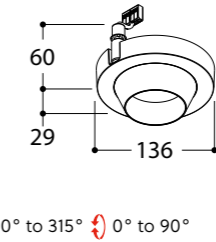

Clever Focus M10 CI

OPTOGA - 10W - 230V 50Hz AC
900 lumen 2700K CRI90
960 lumen 3000K CRI90
dimmability: mains dim RC
beam 24° - 40° - 60°