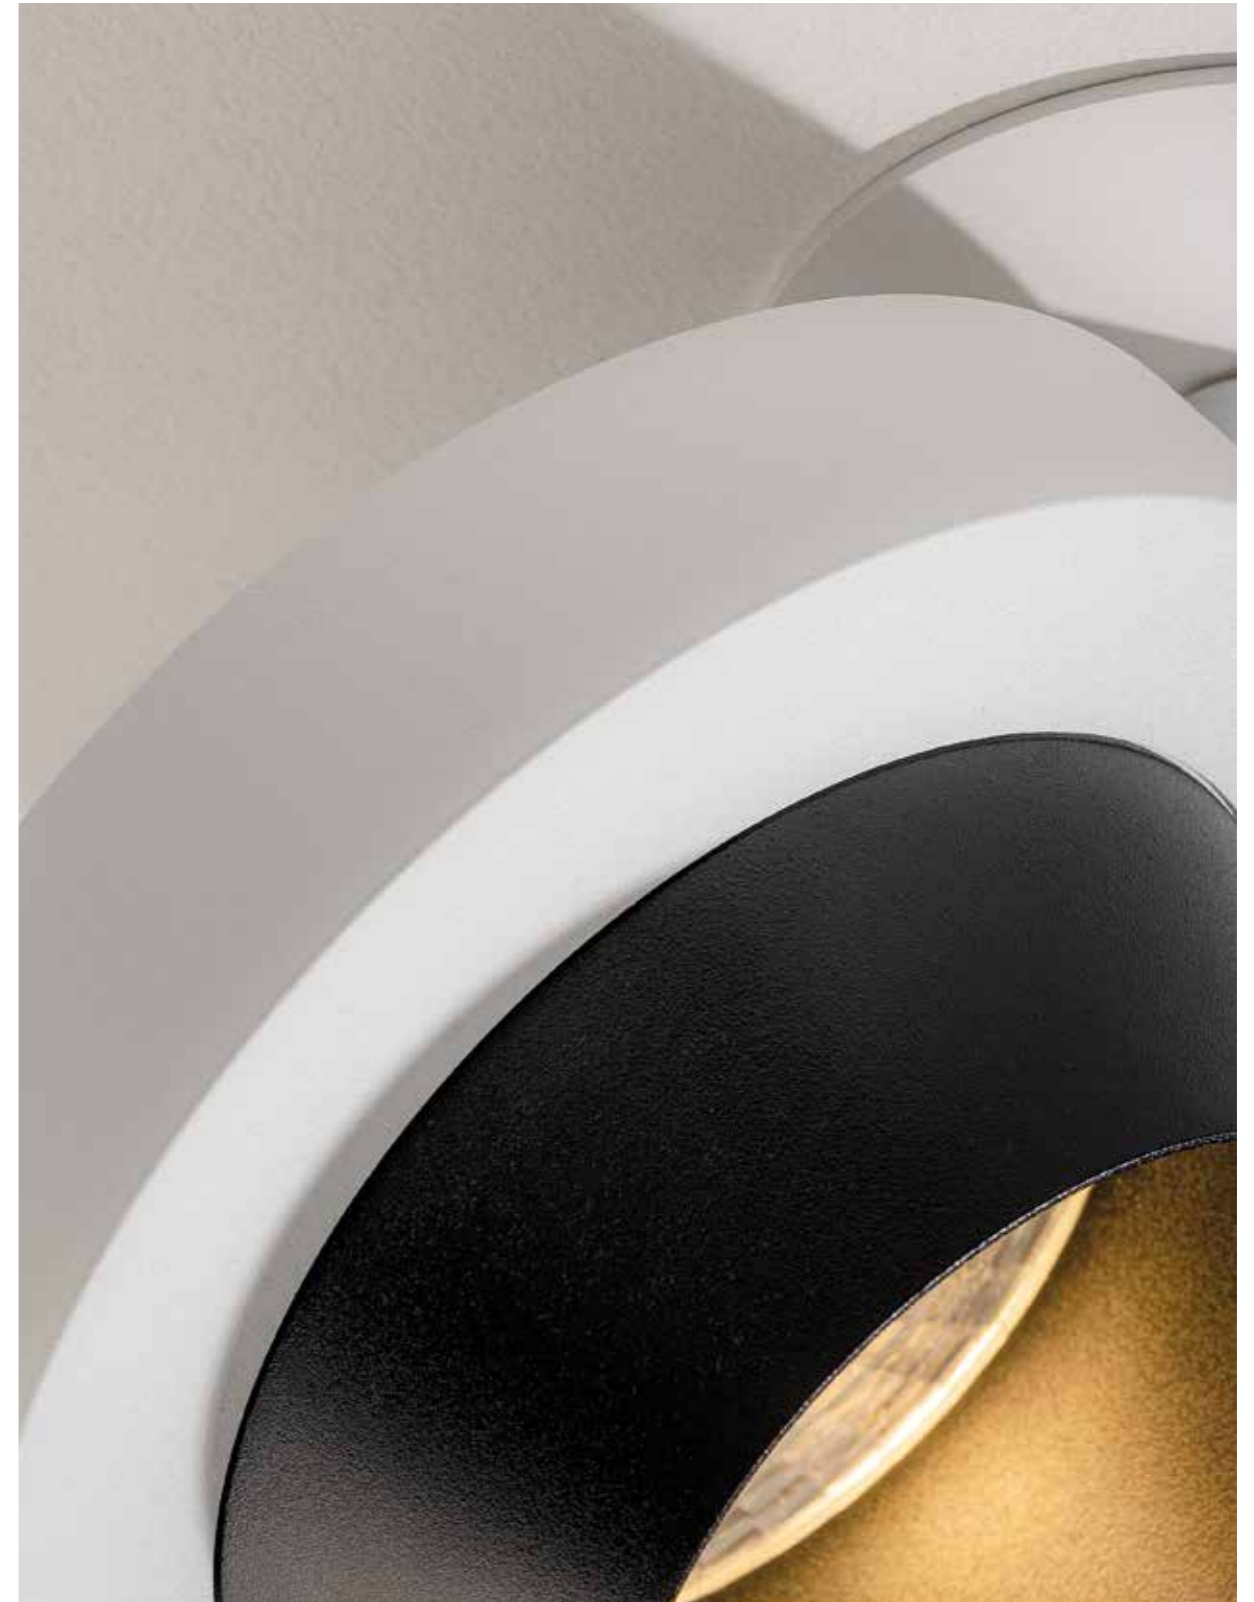

CLEVER

A new design

GW2-Architects wanted to create a minimalistic lighting fixture floating just below the ceiling where the mounting base also becomes part of the aesthetic.

LED module, reflector, driver, cooling, control and hinge come together into a slim designed disc of only 29mm thick.

Clever has a limited recessed depth. No visible screws in the design and is directly connectable on 230V.

In addition, the luminaire has a narrow or wide beam and is dimmable and fully orientable.

Light and luminaire become one. Clever.

Design by
Frederik Grimmelprez
GW2-architecten