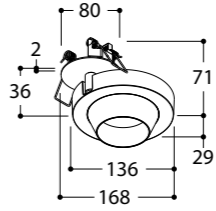

Clever Semi-Recessed Torsion CI

OPTOGA - 10W - 230V 50Hz AC
900 lumen 2700K CRI90
960 lumen 3000K CRI90
dimmability: mains dim RC
beam 24° - 40° - 60°

70 mm
Installation depth: 40mm

0° to 315° 0° to 90°

finish	2700K			3000K		
	24°	40°	60°	24°	40°	60°
White	291100	291101	291103	291105	291107	291109
Black	291110	291111	291113	291115	291117	291119

Antiglare Ring 291099

Clever Focus Semi-Recessed Torsion CI

OPTOGA - 10W - 230V 50Hz AC
900 lumen 2700K CRI90
960 lumen 3000K CRI90
dimmability: mains dim RC
beam 24° - 40° - 60°

70 mm
Installation depth: 40mm

0° to 315° 0° to 90°

finish	2700K			3000K		
	24°	40°	60°	24°	40°	60°
White	291120	291121	291123	291125	291127	291129
Black	291130	291131	291133	291135	291137	291139

Family members: