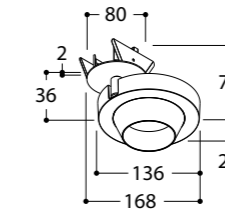

Clever Semi-Recessed Leaf CI

OPTOGA - 10W - 230V 50Hz AC
900 lumen 2700K CRI90
960 lumen 3000K CRI90
dimmability: mains dim RC
beam 24° - 40° - 60°

70 mm
Installation depth: 40mm

0° to 315° 0° to 90°

finish	2700K			3000K		
	24°	40°	60°	24°	40°	60°
White	291000	291001	291003	291005	291007	291009
Black	291010	291011	291013	291015	291017	291019
Antiglare Ring	291099					

Clever Focus Semi-Recessed Leaf CI

OPTOGA - 10W - 230V 50Hz AC
900 lumen 2700K CRI90
960 lumen 3000K CRI90
dimmability: mains dim RC
beam 24° - 40° - 60°

70 mm
Installation depth: 40mm

0° to 315° 0° to 90°

finish	2700K			3000K		
	24°	40°	60°	24°	40°	60°
White	291020	291021	291023	291025	291027	291029
Black	291030	291031	291033	291035	291037	291039

Family members:

DALI / CASAMBI
ON DEMAND