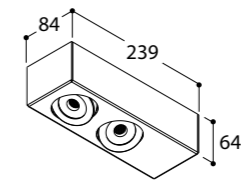

Domino Basic

CITIZEN - (2X) 6,48W - 230V 50-60Hz AC
2x790 lumen 2700K CRI90
2x822 lumen 3000K CRI90
dimmability: mains dimm RC or DALI
beam 36°

↻ 245° ↕ 30°

housing	2700K	3000K	2700K	3000K
	mains dimm		dali touch	
■	468626	468636	468726	468736
□	468647	468657	468747	468757

Family members: