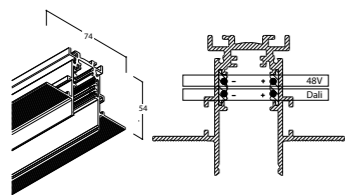

Track 48V Recessed Trimless ST5