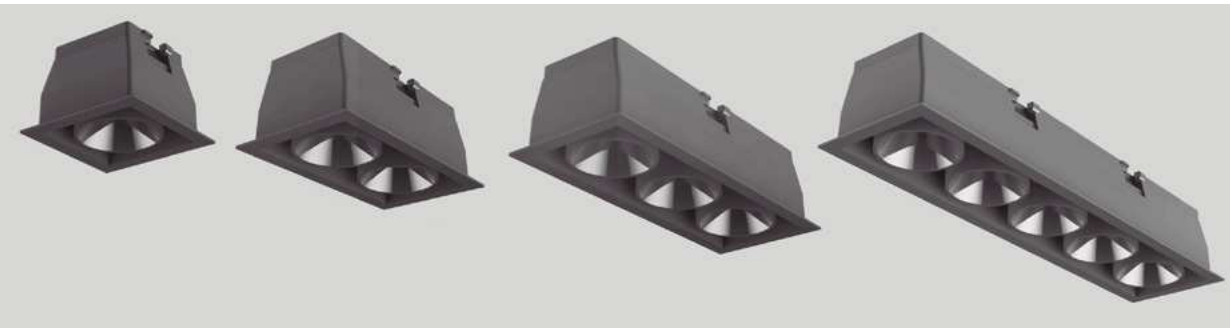

BLACK FOSTER RECESSED

06/10/2022
DATOS ACTUALIZADOS MARCADOS EN VERDE

		P	CCT	I	Flux	LOR	Ⓞ
BLACK FOSTER Recessed 1	A319-11-Ⓞ-0- | N | WN | NMG |	2,1 W	2700K	700	190	90%	50x50
	A319-11-Ⓞ-1- | N | WN | NMG |	2,1 W	3000K	700	210	90%	50x50
	A319-11-Ⓞ-2- | N | WN | NMG |	2,1 W	4000K	700	250	90%	50x50
BLACK FOSTER Recessed 2	A319-21-Ⓞ-0- | N | WN | NMG |	4,2 W	2700K	700	380	90%	50x93
	A319-21-Ⓞ-1- | N | WN | NMG |	4,2 W	3000K	700	420	90%	50x93
	A319-21-Ⓞ-2- | N | WN | NMG |	4,2 W	4000K	700	500	90%	50x93
BLACK FOSTER Recessed 3	A319-31-Ⓞ-0- | N | WN | NMG |	6,3 W	2700K	700	570	90%	50x136
	A319-31-Ⓞ-1- | N | WN | NMG |	6,3 W	3000K	700	630	90%	50x136
	A319-31-Ⓞ-2- | N | WN | NMG |	6,3 W	4000K	700	750	90%	50x136
BLACK FOSTER Recessed 5	A319-41-Ⓞ-0- | N | WN | NMG |	10,5 W	2700K	700	950	90%	50x222
	A319-41-Ⓞ-1- | N | WN | NMG |	10,5 W	3000K	700	1050	90%	50x222
	A319-41-Ⓞ-2- | N | WN | NMG |	10,5 W	4000K	700	1250	90%	50x222
BLACK FOSTER Recessed 2x2 NO ENEC	A319-51-Ⓞ-0- | N | WN |	8,4 W	2700K	700	760	90%	93x93
	A319-51-Ⓞ-1- | N | WN |	8,4 W	3000K	700	840	90%	93x93
	A319-51-Ⓞ-2- | N | WN |	8,4 W	4000K	700	1000	90%	93x93

220 V~ | CE | IP20 | CRI>90 | L80B10 >60.000h

MacAdam Step 3 | OPTIONS* | INCL | UGR <19 | 19°

Ⓞ OPTIONS

1	No DIM
2	DIM Push *
4	DIM DALI

*Except A319-11 reference.
DIM PHASE CUT PLEASE CONSULT