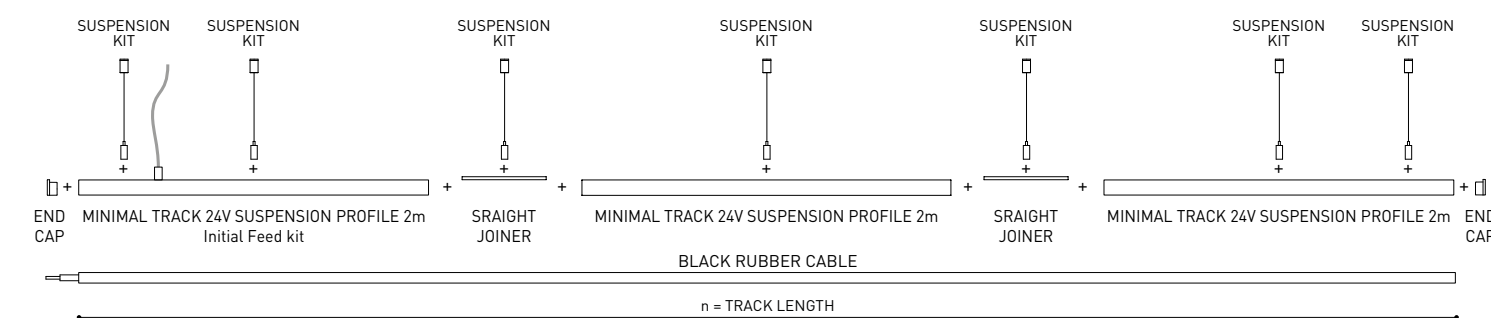

24V SYSTEM
MINIMAL TRACK SUSPENSION

15/09/2022
AÑADIDO ACABADO EN BLANCO TEXTURADO (WT)

MINIMAL TRACK 24V Suspension

Profile 2m

A384-02-00- | N | WT |

Profile 2m Initial feed kit

A400-02-10- | N | WT |

Profile 2m Middle feed kit*

A400-02-20- | N | WT |

* Unidirectional Middle Feed.

MINIMAL TRACK 24V Suspension Corner 90°

A400-00-03- | N | WT |

Cable Length = 85mm.

MINIMAL TRACK 24V Suspension

Rubber Cable n x 1m

A400-00-01- | N |

n = Total Length of System.

24V | Max. 4A | CE |

MINIMAL TRACK 24V Suspension Straight Joiner

A400-00-02- | N | WT |

MINIMAL TRACK 24V Suspension Kit

A400-02-04- | N | WT |

MINIMAL TRACK 24V Suspension End Caps

A400-00-05- | N | WT |

Two End Caps Included

	P	V	D (A x B x C) mm
MINIMAL TRACK 24V Suspension Power Supply Box ON/OFF A400-00-06- | NT | WT |	40 W	24V	280 x 30 x 36
A400-00-07- | NT | WT |	100 W	24V	280 x 30 x 36

220 V- 240 V- Included ON/OFF 24Vdc Power Supply.

	P	V	D (A x B x C) mm
MINIMAL TRACK 24V Remote Power Supply ON/OFF 0434-01-37	60 W	24V	180 x 52 x 30
0433-10-22	100 W	24V	295 x 43 x 30

220 V- 240 V-

	V	D (A x B x C) mm
MINIMAL TRACK 24V Remote Constant Voltage Dimmer 0433-01-32	DALI / PUSH 24V	181 x 42 x 20
0433-01-33	CASAMBI 24V	172 x 42 x 20
0434-01-64	WIFI 24V	105 x 44 x 23

24V

DROP VOLTAGE TABLE

POWER [W]	CABLE SECTION [mm²]	CABLE LENGTH [m]			
		<5	<10	<20	<30
40	0,75	30	30	30	30
	1,5	30	30	30	30
60	0,75	30	30	20	10
	1,5	30	30	30	20
100	0,75	20	10	X	X
	1,5	20	20	10	X

COLOUR | N ■ | NT ■ | WT □ | DIM OPTIONS PLEASE CONSULT

NEW MINIMAL TRACK 24V

15/09/2022
AÑADIDO ACABADO EN BLANCO TEXTURADO (WT)

MINIMAL TRACK 24V Profile 2M A384-02-00- | N | WT |

MINIMAL TRACK 24V Corner 90° 1 Plane

A384-00-02- | N | WT |

Cable Length = 35mm

MINIMAL TRACK 24V Corner 90° 1 Plane Rounded

A384-00-03- | N | WT |

Cable Length = 35mm

MINIMAL TRACK 24V Corner 90° 2 Planes

A384-00-04- | N | WT |

Cable Length = 100mm

MINIMAL TRACK 24V End Cap

A384-00-05- | N | WT |

MINIMAL TRACK 24V Connection Box

A384-00-06- | N | WT |

	P	V	D (A x B x C) mm
MINIMAL TRACK 24V Power Supply Box ON/OFF A384-00-07- | NT | WT |	40 W	24V	280 x 30 x 24
A384-00-08- | NT | WT |	100 W	24V	280 x 30 x 24

220 V- 240 V- Included ON/OFF 24Vdc Power Supply.

	P	V	D (A x B x C) mm
MINIMAL TRACK 24V Remote Power Supply ON/OFF 0434-01-37	60 W	24V	180 x 52 x 30
0433-10-22	100 W	24V	295 x 43 x 30

220 V- 240 V-

	V	D (A x B x C) mm
MINIMAL TRACK 24V Remote Constant Voltage Dimmer 0433-01-32	DALI / PUSH 24V	181 x 42 x 20
0433-01-33	CASAMBI 24V	172 x 42 x 20
0434-01-64	WIFI 24V	105 x 44 x 23

24V

DROP VOLTAGE TABLE

POWER [W]	CABLE SECTION [mm²]	CABLE LENGTH [m]			
		<5	<10	<20	<30
40	0,75	30	30	30	30
	1,5	30	30	30	30
60	0,75	30	30	20	10
	1,5	30	30	30	20
100	0,75	20	10	X	X
	1,5	20	20	10	X