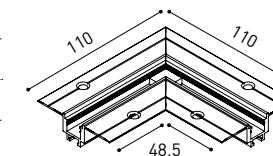

MINIMAL TRACK 24V Trimless
Rubber Cable n x 1 meter A467-00-01- | N |
n = Total Length of System

MINIMAL TRACK 24V Trimless Corner 90° 1 Plane
A467-00-02- | N |
Cable Length = 140mm

MINIMAL TRACK 24V Trimless Corner 90° 1 Plane Connector
A467-00-03- | N |