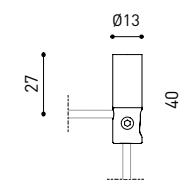

*FINISHING: LAMP | BASE
WT ☐ | WT ☐
NT ☐ | NT ☐

OPTIONAL ACCESSORY
Cord Accessory 0223-00-00- | N |