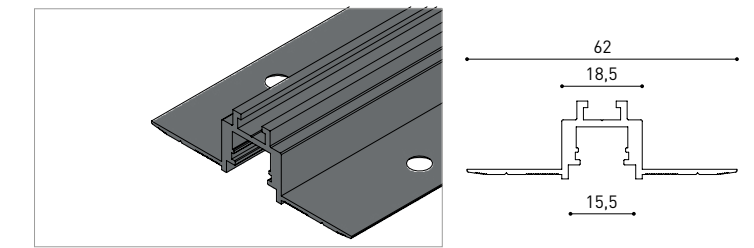

Minimal Track Trimless

MINIMAL TRACK 24V Trimless Profile 2m
A467-02-00- | N |