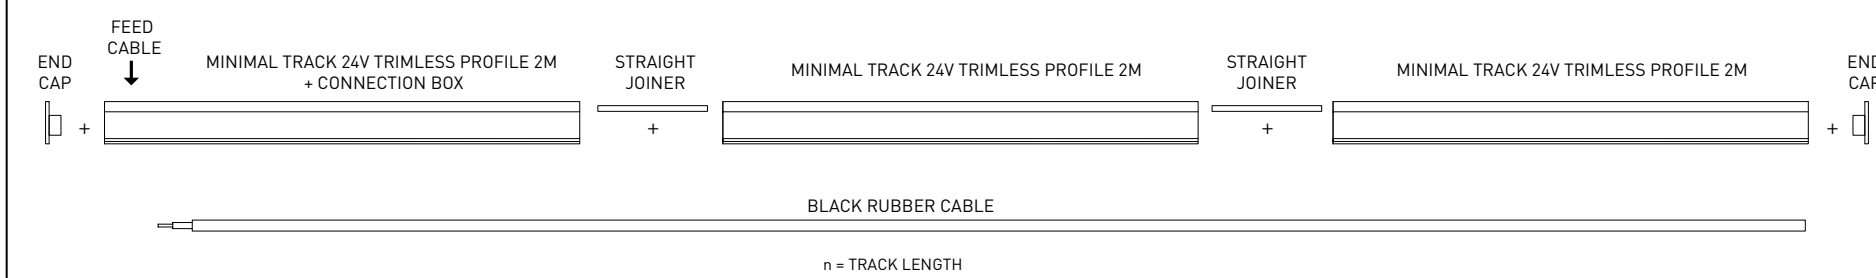

Minimal Track Trimless

	P	V	D (A x B x C) mm
MINIMAL TRACK 24V Remote Power Supply	ON/OFF	0434-01-37	60 W 24V 180 x 52 x 30
		0433-10-22	100 W 24V 295 x 43 x 30
220 V_~ 240 V_~			
MINIMAL TRACK 24V Remote Constant Voltage Dimmer		0433-01-32	DALI / PUSH 24V 181 x 42 x 20
		0433-01-33	CASAMBI 24V 172 x 42 x 20
		0434-01-64	WIFI 24V 105 x 44 x 23
24V			

POWER (W)	CABLE SECTION (mm²)	CABLE LENGTH (m)			
		<5	<10	<20	<30
60	0,75	30	30	20	10
	1,5	30	30	30	20
100	0,75	20	10	x	x
	1,5	20	20	10	x

Reduce 5 meters per each 'Corner 90° 1 Plane CONNECTOR' used.

COLOUR | N | DIM OPTIONS PLEASE CONSULT