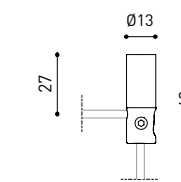

*FINISHING: LAMP | BASE
WT ☐ | WT ☐
NT ☐ | NT ☐

OPTIONAL ACCESSORY
Cord Accessory 0223-00-00- | N |