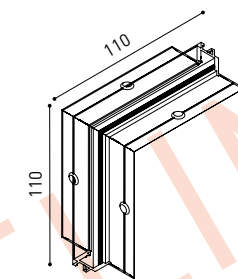

MINIMAL TRACK 24V Trimless Corner 90° 1 Plane Connector
A467-00-03- | N |

MINIMAL TRACK 24V Trimless Corner 90° 2 Planes
A467-00-04- | N |
Cable Length = 200mm

MINIMAL TRACK 24V Trimless Connection Box
A467-00-07 | N |