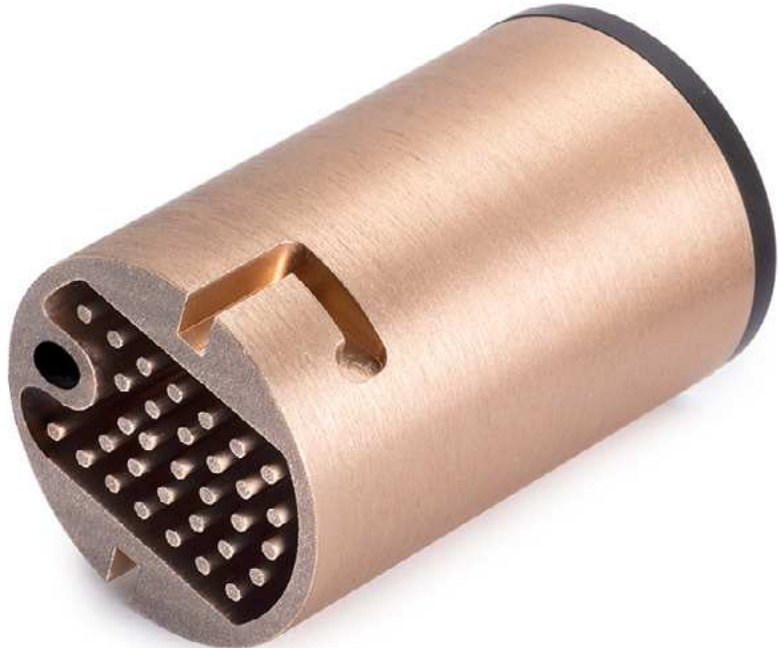

MATERIAL | AL | ABS+PC |

* OTHER DIM OPTIONS PLEASE CONSULT

PRELIMINAR

Dune

NEW DUNE 35

OPTIONS

CORD LENGTH - L

- 0 2 m
- 1 3 m
- 2 5 m