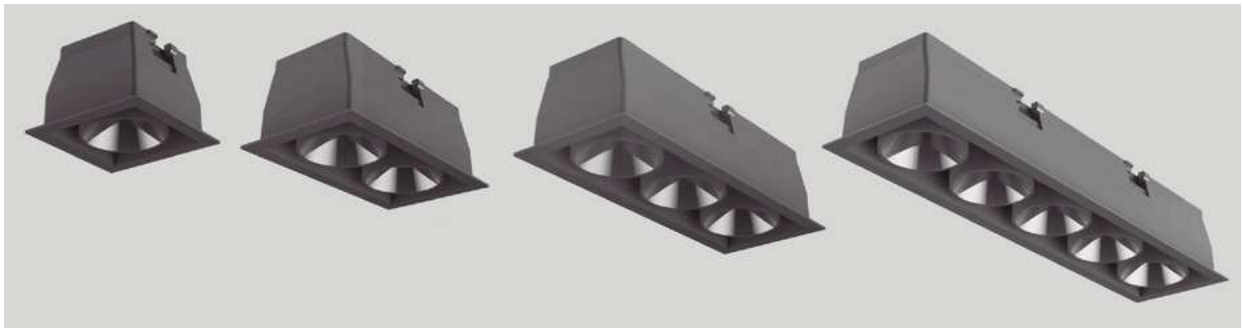

Black Foster Recessed 2 x 2

BLACK FOSTER RECESSED

06/10/2022
DATOS ACTUALIZADOS MARCADOS EN VERDE

		P	CCT	I	Flux	LOR	Ⓞ
BLACK FOSTER Recessed 1	A319-10-Ⓞ-0- | N | W | WN | NMG |	2,1 W	2700K	700	190	92%	50x50
	A319-10-Ⓞ-1- | N | W | WN | NMG |	2,1 W	3000K	700	210	92%	50x50
	A319-10-Ⓞ-2- | N | W | WN | NMG |	2,1 W	4000K	700	250	92%	50x50
BLACK FOSTER Recessed 2	A319-20-Ⓞ-0- | N | W | WN | NMG |	4,2 W	2700K	700	380	92%	50x93
	A319-20-Ⓞ-1- | N | W | WN | NMG |	4,2 W	3000K	700	420	92%	50x93
	A319-20-Ⓞ-2- | N | W | WN | NMG |	4,2 W	4000K	700	500	92%	50x93
BLACK FOSTER Recessed 3	A319-30-Ⓞ-0- | N | W | WN | NMG |	6,3 W	2700K	700	570	92%	50x136
	A319-30-Ⓞ-1- | N | W | WN | NMG |	6,3 W	3000K	700	630	92%	50x136
	A319-30-Ⓞ-2- | N | W | WN | NMG |	6,3 W	4000K	700	750	92%	50x136
BLACK FOSTER Recessed 5	A319-40-Ⓞ-0- | N | W | WN | NMG |	10,5 W	2700K	700	950	92%	50x222
	A319-40-Ⓞ-1- | N | W | WN | NMG |	10,5 W	3000K	700	1050	92%	50x222
	A319-40-Ⓞ-2- | N | W | WN | NMG |	10,5 W	4000K	700	1250	92%	50x222
BLACK FOSTER Recessed 2x2 NO ENEC	A319-50-Ⓞ-0- | N | W | WN |	8,4 W	2700K	700	760	92%	93x93
	A319-50-Ⓞ-1- | N | W | WN |	8,4 W	3000K	700	840	92%	93x93
	A319-50-Ⓞ-2- | N | W | WN |	8,4 W	4000K	700	1000	92%	93x93

220 V~ | CE | IP20 | CRI>90 | L80B10 >60.000h

MacAdam Step 3 | OPTIONS* | INCL | UGR <19 | 38°

Ⓞ OPTIONS

1	No DIM
2	DIM Push *
4	DIM DALI

*Except A319-10 reference.
DIM PHASE CUT PLEASE CONSULT