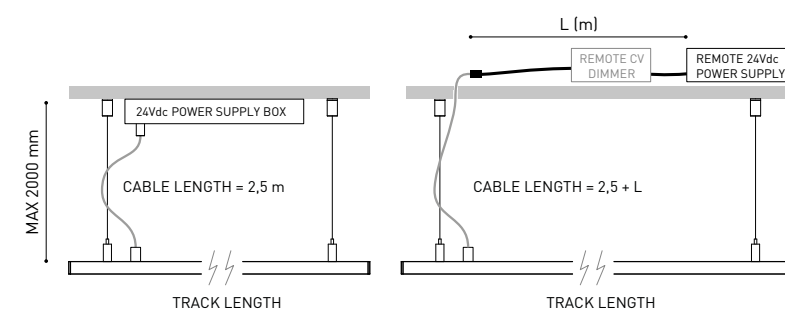

24V SYSTEM
MINIMAL TRACK SUSPENSION

15/09/2022
AÑADIDO ACABADO EN BLANCO TEXTURADO (WT)

MINIMAL TRACK 24V Suspension

Profile 2m

A384-02-00- | N | WT |

Profile 2m Initial feed kit

A400-02-10- | N | WT |

Profile 2m Middle feed kit*

A400-02-20- | N | WT |

* Unidirectional Middle Feed.

MINIMAL TRACK 24V Suspension Corner 90°

A400-00-03- | N | WT |

Cable Length = 85mm.

MINIMAL TRACK 24V Suspension

Rubber Cable n x 1m

A400-00-01- | N |

n = Total Length of System.

24V | Max. 4A | CE |

MINIMAL TRACK 24V Suspension Straight Joiner

A400-00-02- | N | WT |

MINIMAL TRACK 24V Suspension Kit

A400-02-04- | N | WT |

MINIMAL TRACK 24V Suspension End Caps

A400-00-05- | N | WT |

Two End Caps Included

	P	V	D (A x B x C) mm
MINIMAL TRACK 24V Suspension Power Supply Box ON/OFF A400-00-06- | NT | WT |	40 W	24V	280 x 30 x 36
A400-00-07- | NT | WT |	100 W	24V	280 x 30 x 36

220 V- 240 V- Included ON/OFF 24Vdc Power Supply.

	P	V	D (A x B x C) mm
MINIMAL TRACK 24V Remote Power Supply ON/OFF 0434-01-37	60 W	24V	180 x 52 x 30
0433-10-22	100 W	24V	295 x 43 x 30

220 V- 240 V-

	V	D (A x B x C) mm
MINIMAL TRACK 24V Remote Constant Voltage Dimmer 0433-01-32	DALI / PUSH 24V	181 x 42 x 20
0433-01-33	CASAMBI 24V	172 x 42 x 20
0434-01-64	WIFI 24V	105 x 44 x 23

24V

DROP VOLTAGE TABLE

POWER [W]	CABLE SECTION [mm²]	CABLE LENGTH [m]			
		<5	<10	<20	<30
40	0,75	30	30	30	30
	1,5	30	30	30	30
60	0,75	30	30	20	10
	1,5	30	30	30	20
100	0,75	20	10	X	X
	1,5	20	20	10	X

COLOUR | N ■ | NT ■ | WT □ | DIM OPTIONS PLEASE CONSULT