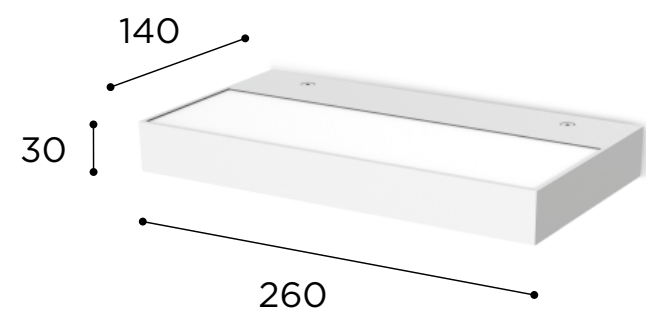

Rec family

Black Foster Custom Trimless

NEW BLACK FOSTER CUSTOM TRIMLESS

21/09/2022
PRELIMINAR

BLACK FOSTER CUSTOM TRIMLESS 1M	A458-01-00- | N |
BLACK FOSTER CUSTOM TRIMLESS 2M	A458-02-00- | N |
BLACK FOSTER CUSTOM TRIMLESS 3M	A458-03-00- | N |

BLACK FOSTER CUSTOM TRIMLESS L-JOINT	A458-04-00- | N |

		P	V	D
CONSTANT VOLTAGE LED POWER SUPPLY	04340161* | N |	100 W	48 V	298 x 19 x 16 mm
	04340162	150 W	48 V	350 x 30 x 18 mm

220 V-
240 *To be installed inside the track.

DROP VOLTAGE TABLE

POWER (W)	CABLE SECTION (mm²)	CABLE LENGTH (m)			
		5	10	20	30
100	0,75	50	50	x	x
	1,5	50	50	40	25
150	0,75	40	15	x	x
	1,5	50	40	20	x

COLOUR | N ■ |

NEW BLACK FOSTER CUSTOM TRIMLESS

21/09/2022
PRELIMINAR

BF CUSTOM TRIMLESS End	A458-00-01- | N |
	Cover Thickness = 2 mm.

BF CUSTOM TRIMLESS End Feed	A458-00-02- | N |
	Cover Thickness = 2 mm.

BLACK FOSTER Straight Joiner	A317-00-06

Live-End Connector 48V	A338-00-01- | N |

Central Connector 48V	A338-00-02- | N |

L-JOINT Connector 48V	A338-00-12- | N |

MOUNTING ACCESSORIES

Track Fixation Kit	A219-21-06- | B |
Track Flush Ceiling Kit	A219-22-06- | B |
Track Clamp Kit for M6 ROD	A219-21-21- | B |
Track Suspension Kit	A219-21-10- | B |

SUGGESTED MOUNTING ACCESSORIES QUANTITIES

1000 mm - 2 Pcs
2000 mm - 2 Pcs
3000 mm - 3 Pcs

COLOUR | N ■ | B □ |