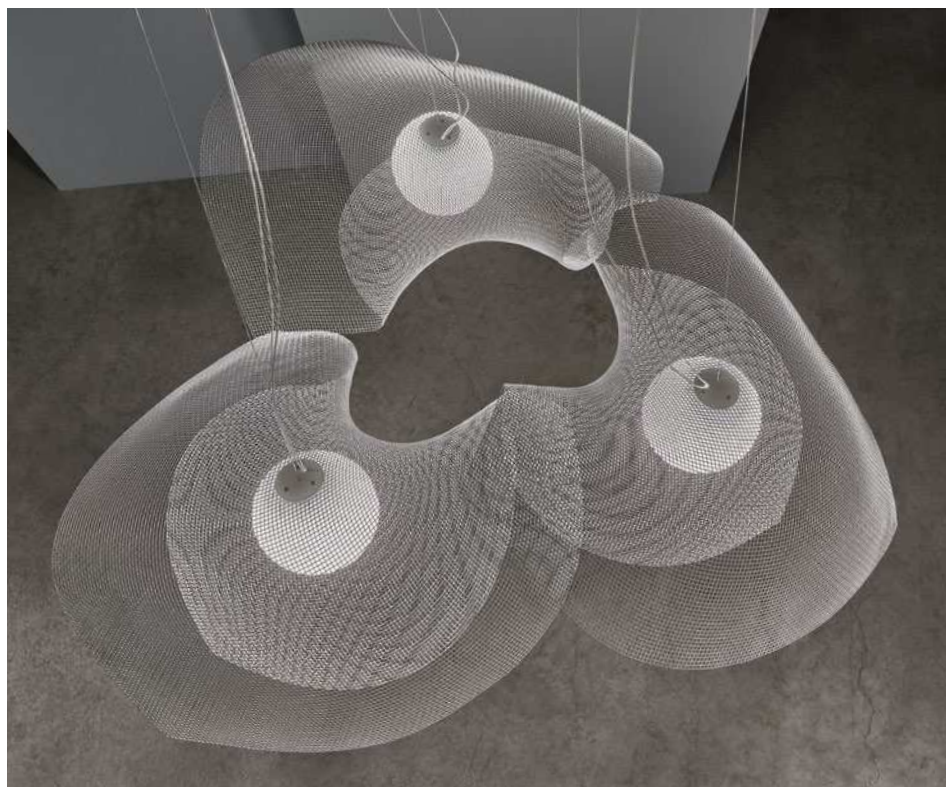

NEW!

MY04-3
Width Ancho: 136cm | 53,5in
Depth Profundidad: 140cm | 55,1in
Height Alto: 30cm | 11,8in