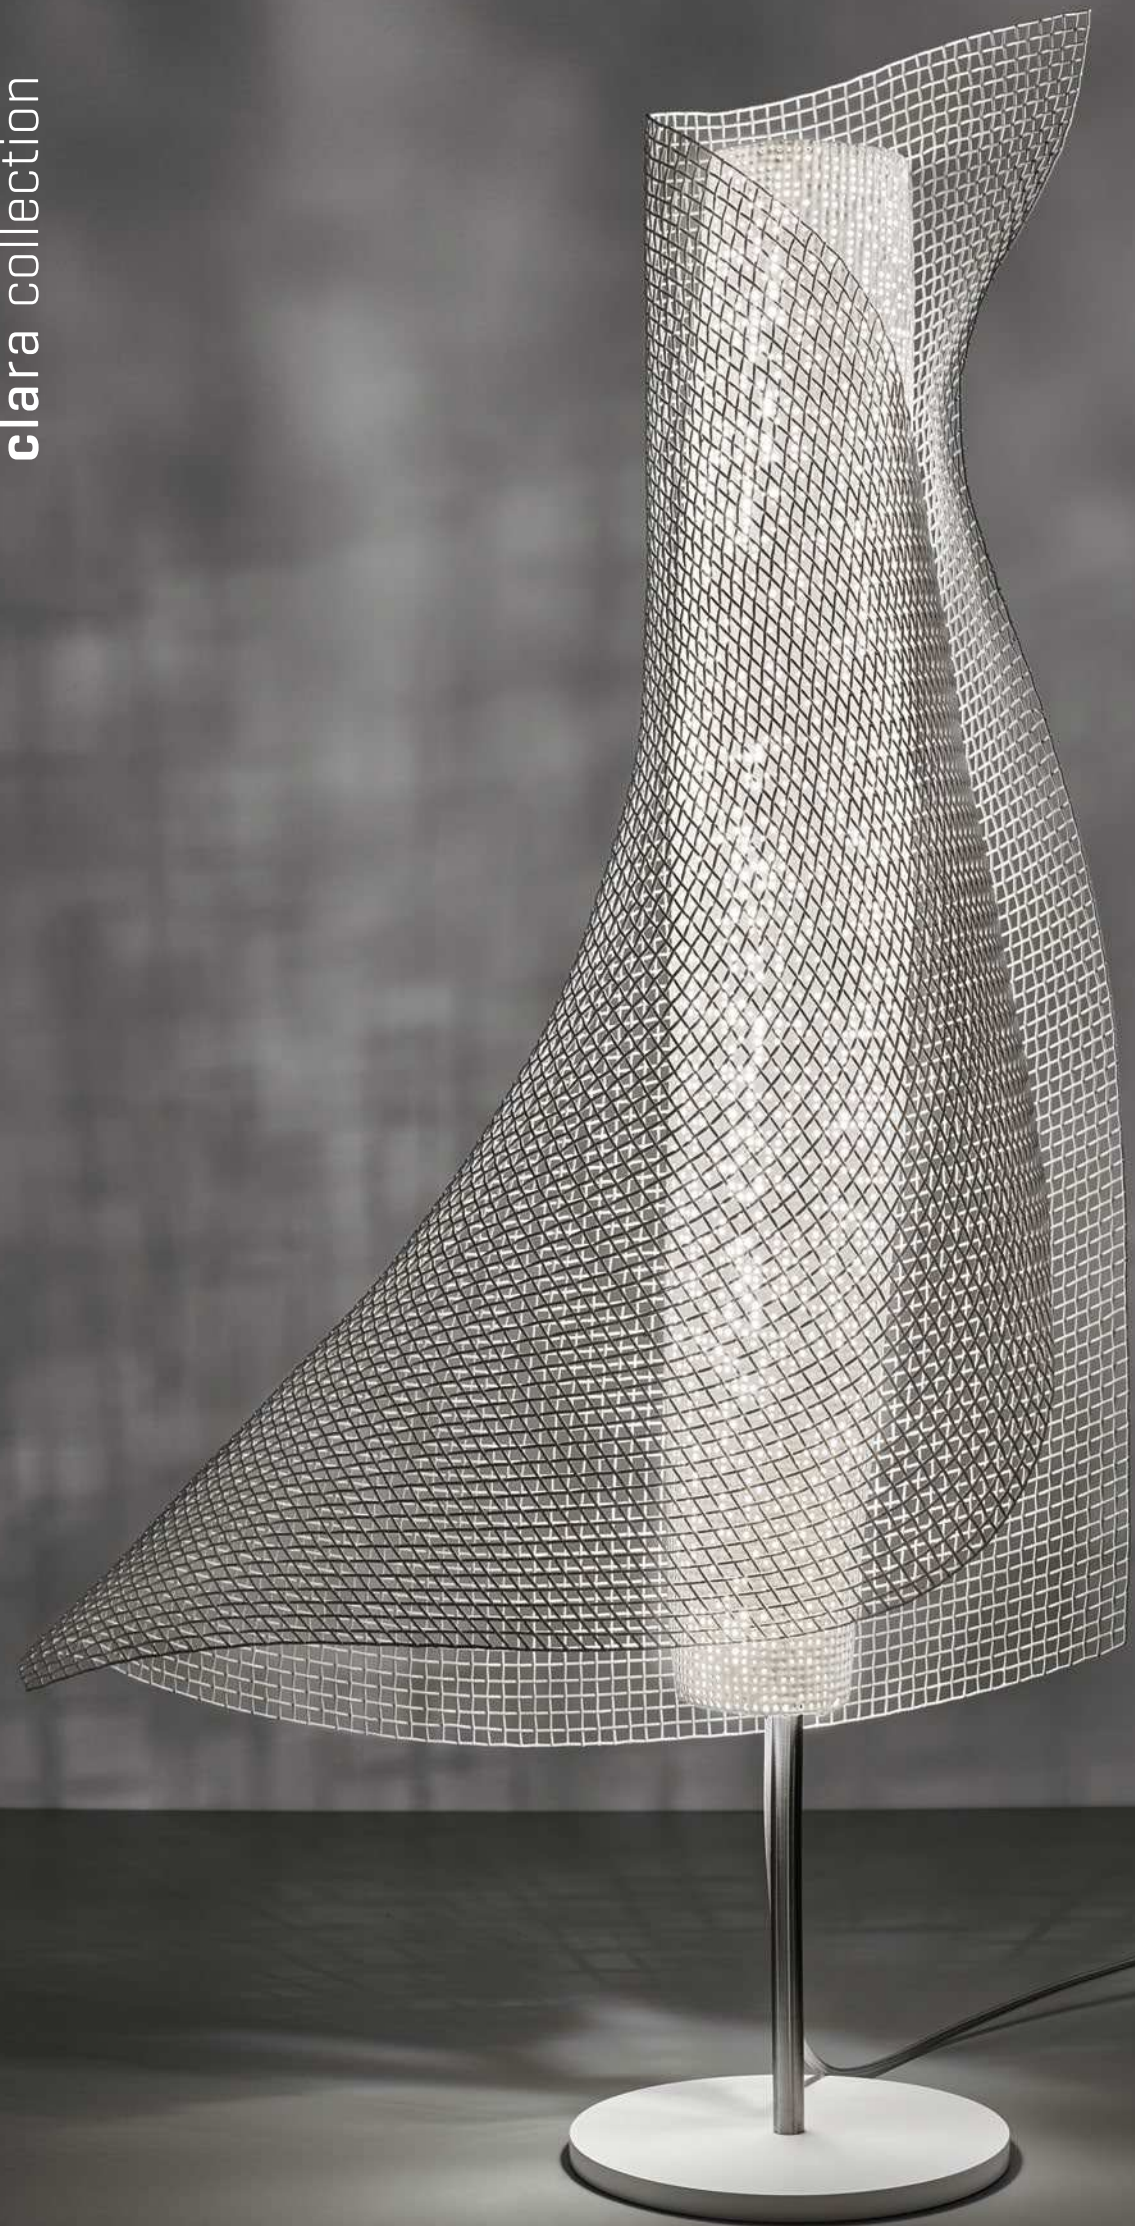

NEW!

BEC003
Ø 50cm | 19,7in
Height Alto: 183cm | 72in

NEW!

BEC001
Ø 23cm | 9in
Height Alto: 67cm | 26,4in

**A game of
light and
chiaroscuro**

NEW!

CL02
Width Ancho: 42cm | 16,5in
Depth Profundidad: 25cm | 9,8in
Height Alto: 82cm | 32,3in