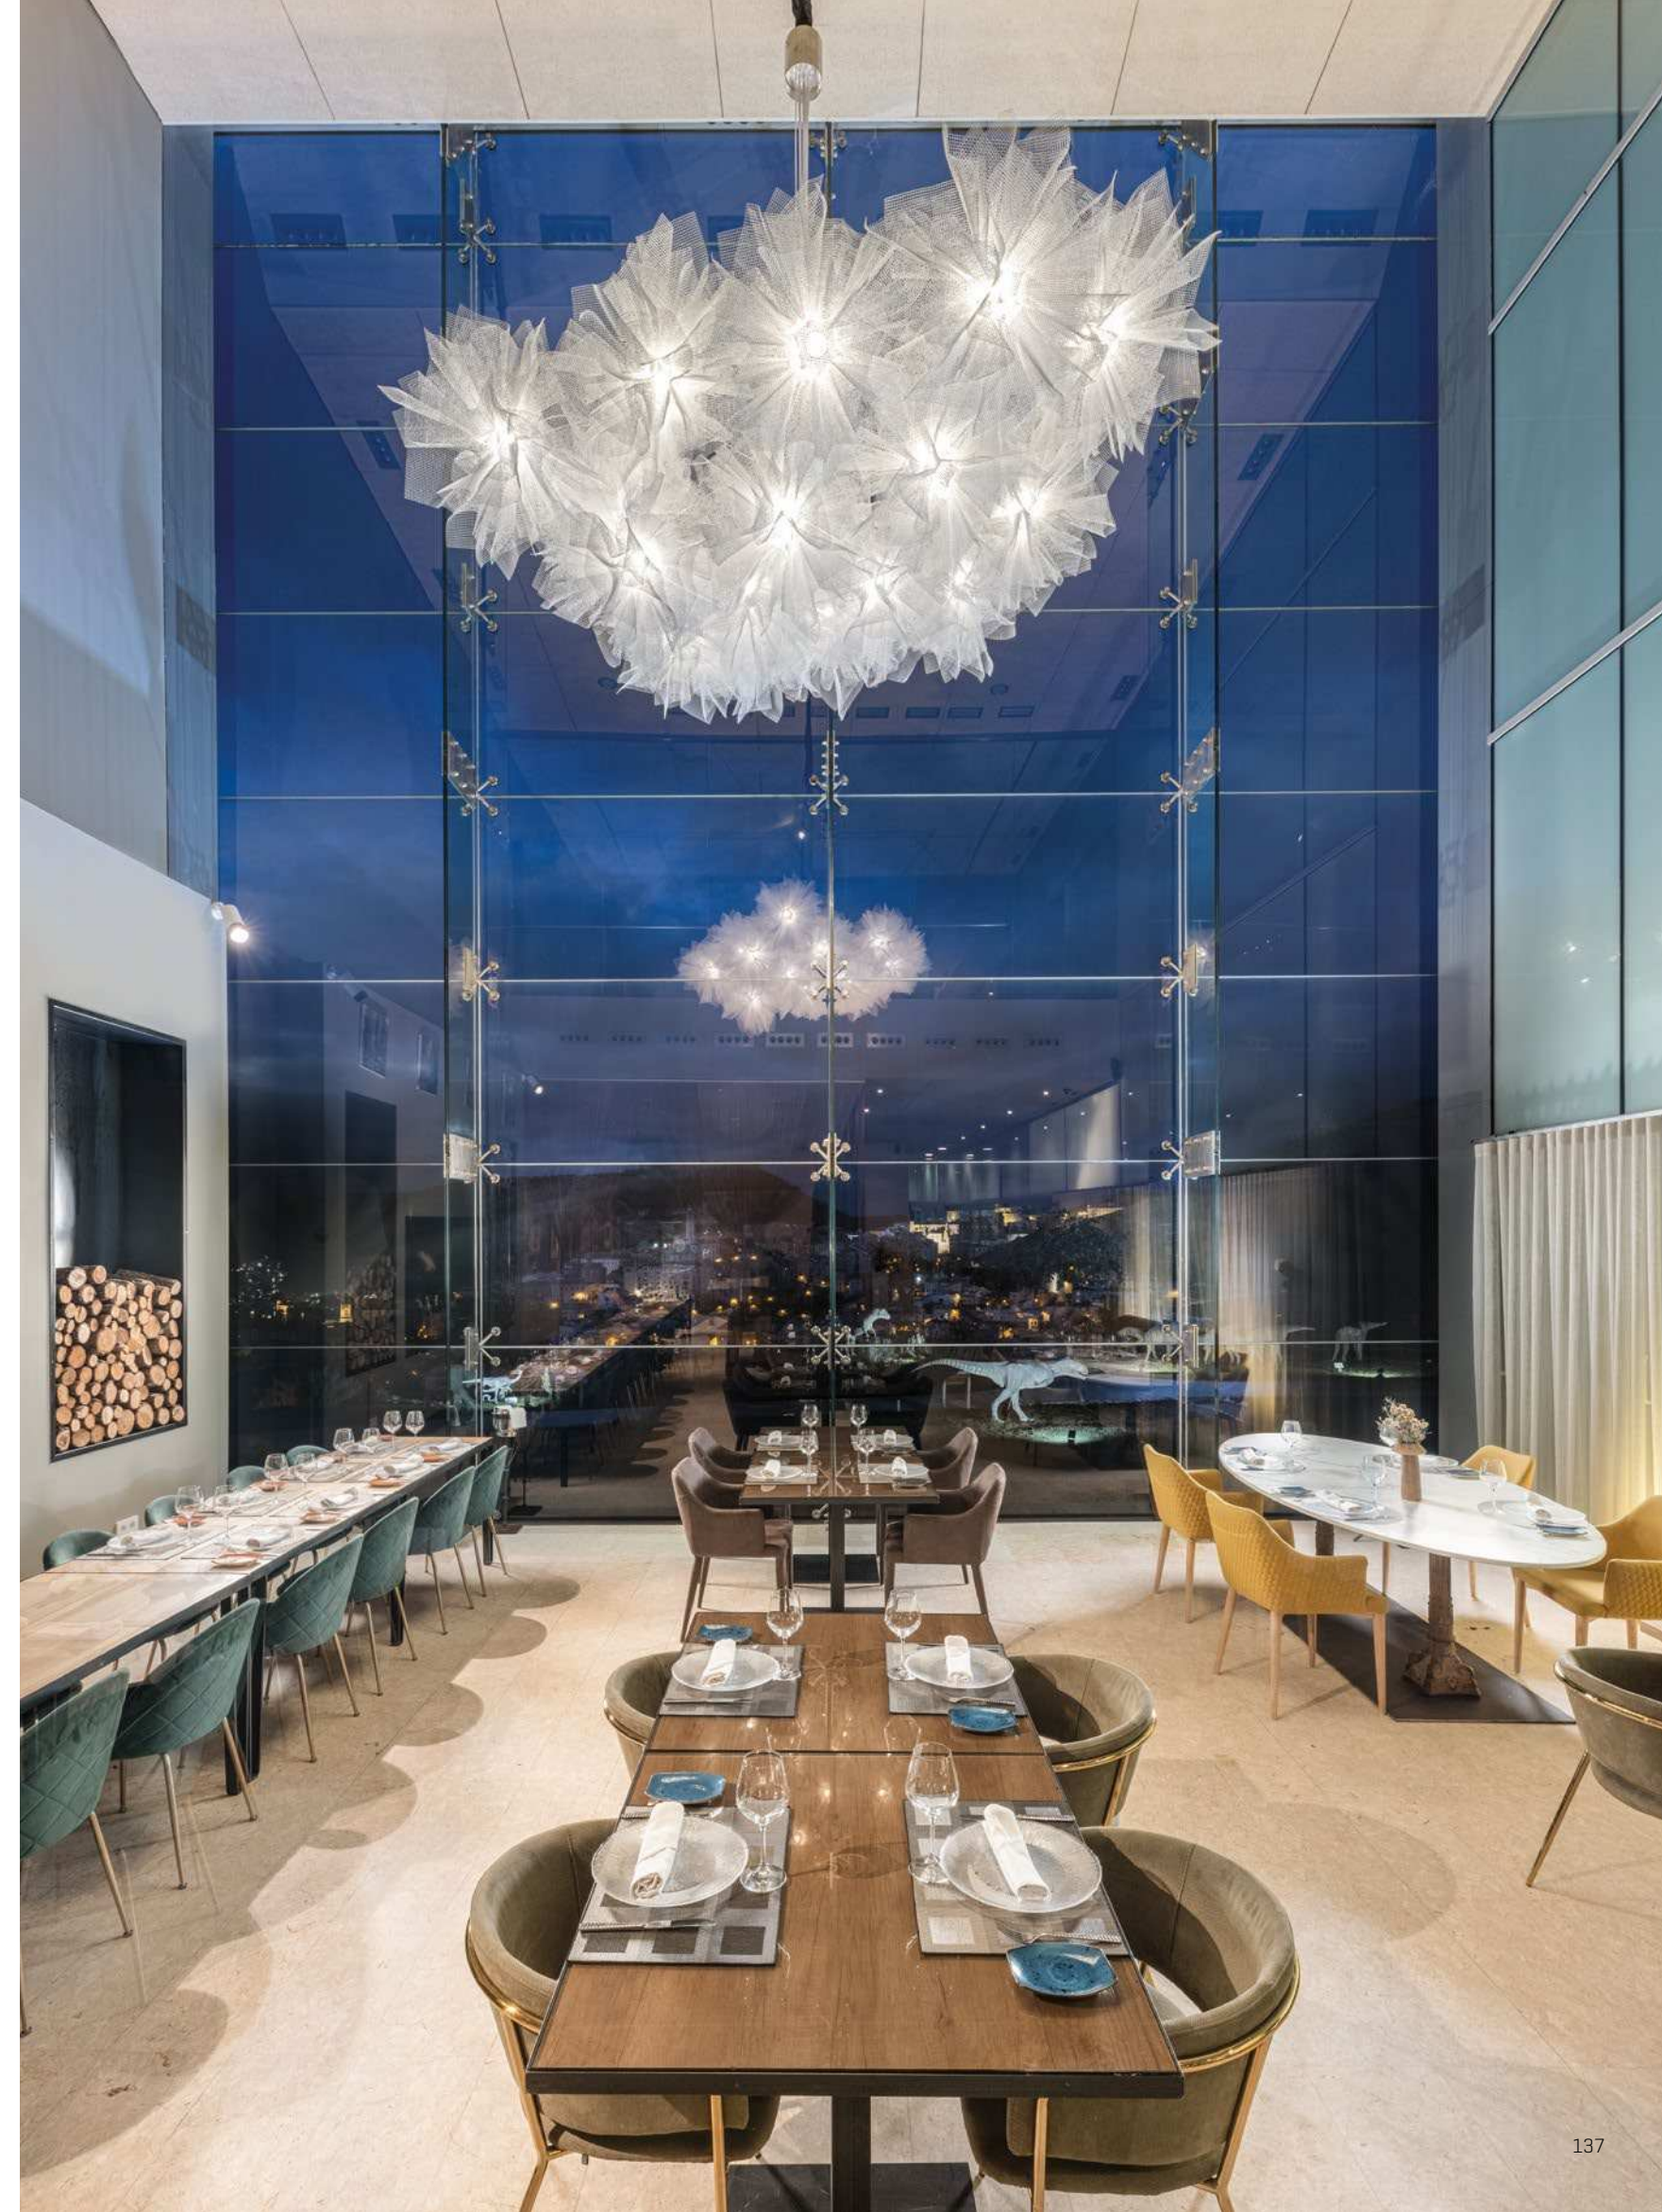

Con vistas a la ciudad de Cuenca, España, la composición Fluo de 16 brilla en el comedor del Restaurante Natura Bistró.