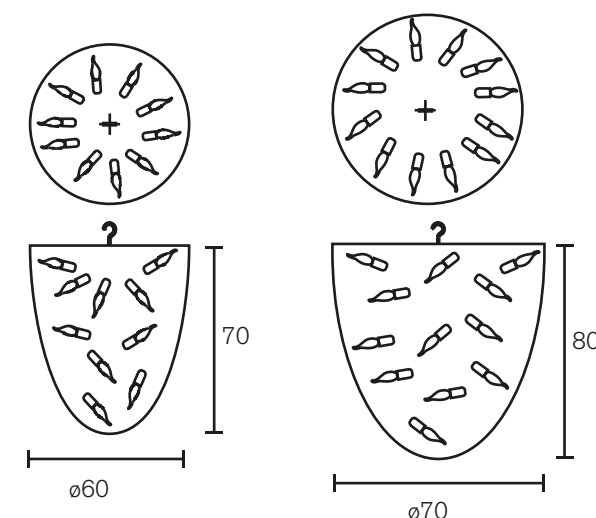

Collection Love You Love You Not 2007

Chandelier Conical

Art.nr.	Dimensions CM	Price
LYCC60BL	Ø 60cm, Height 70cm, Length chain 170cm, 10x E14, 22,0 kg, black finish	€ 4.660
LYCC60W	Ø 60cm, Height 70cm, Length chain 170cm, 10x E14, 22,0 kg, white finish	€ 4.660
LYCC60N	Ø 60cm, Height 70cm, Length chain 170cm, 10x E14, 22,0 kg, nickel finish	€ 4.864
LYCC70BL	Ø 70cm, Height 80cm, Length chain 170cm, 12x E14, 28,0 kg, black finish	€ 5.367
LYCC70W	Ø 70cm, Height 80cm, Length chain 170cm, 12x E14, 28,0 kg, white finish	€ 5.367
LYCC70N	Ø 70cm, Height 80cm, Length chain 170cm, 12x E14, 28,0 kg, nickel finish	€ 5.618

Chandelier Oval

Art.nr.	Dimensions CM	Price
LYOC60BL	Length 120cm, Width 60cm, Height 65cm, Length chain 170cm, 16x E14, 25,0 kg, black finish	€ 6.073
LYOC60W	Length 120cm, Width 60cm, Height 65cm, Length chain 170cm, 16x E14, 25,0 kg, white finish	€ 6.073
LYOC60N	Length 120cm, Width 60cm, Height 65cm, Length chain 170cm, 16x E14, 25,0 kg, nickel finish	€ 6.366
LYOC70BL	Length 140cm, Width 70cm, Height 65cm, Length chain 170cm, 16x E14, 26,0 kg, black finish	€ 6.292
LYOC70W	Length 140cm, Width 70cm, Height 65cm, Length chain 170cm, 16x E14, 26,0 kg, white finish	€ 6.292
LYOC70N	Length 140cm, Width 70cm, Height 65cm, Length chain 170cm, 16x E14, 26,0 kg, nickel finish	€ 6.595
LYOC80BL	Length 160cm, Width 70cm, Height 65cm, Length chain 170cm, 18x E14, 41,0 kg, black finish	€ 6.792
LYOC80W	Length 160cm, Width 70cm, Height 65cm, Length chain 170cm, 18x E14, 41,0 kg, white finish	€ 6.792
LYOC80N	Length 160cm, Width 70cm, Height 65cm, Length chain 170cm, 18x E14, 41,0 kg, nickel finish	€ 8.813
LYOC100BL	Length 200cm, Width 70cm, Height 65cm, Length chain 170cm, 24x E14, 65,0 kg, black finish	€ 7.923
LYOC100W	Length 200cm, Width 70cm, Height 65cm, Length chain 170cm, 24x E14, 65,0 kg, white finish	€ 7.923
LYOC100N	Length 200cm, Width 70cm, Height 65cm, Length chain 170cm, 24x E14, 65,0 kg, nickel finish	€ 9.487