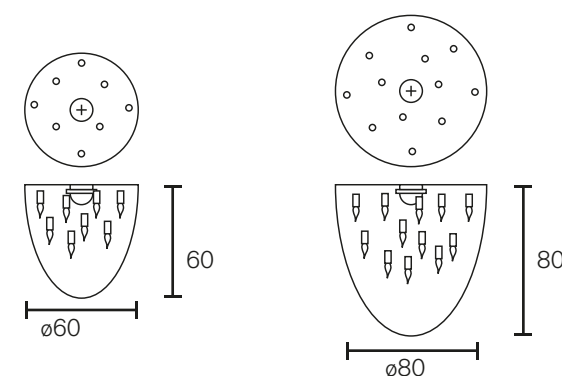

Colofon

BRAND VAN EGMOND

William Brand

Photography by

Alexander van Berge: pag. 143, 196, 206, 290, 169, 181, 193,

Billy Blanco Design: pag. 173,

Brigitte Kroone: pag. 53, 54, 55, 56, 61, 70, 82, 111, 112, 113, 118, 119, 120, 125, 126, 130, 131, 134, 135, 137, 139, 162, 171, 177, 189, 191, 195, 199, 200, 210, 211, 212, 219, 220

COSMOPOLITAN HOTEL: pag. 182

Daniel Nicolas: pag. 9, 10, 11, 13, 14, 15, 16, 17, 19, 21, 22, 23, 24, 25, 27, 28, 29, 30, 31, 33, 34, 35, 37, 38, 39, 40, 41, 43, 44, 45, 47, 48, 50, 51, 57, 58, 59, 63, 65, 66, 68, 69, 71, 72, 73, 75, 76, 77, 79, 80, 83, 84, 93, 94, 95, 106, 108, 109, 110, 115, 123, 127, 128, 133, 140, 141, 146, 148, 154, 157, 158, 159, 163, 165, 166, 167, 170, 174, 178, 183, 185, 187, 197, 201, 203, 205, 213, 214, 215, 217, 218, 223, 226, 227, 228, 229, 230, 233,

DAMAD LICHTSTUDIO: pag. 105, 180, 184

DESANGE SALON Moscow, RU: pag. 78

DESIGNA: pag. 91

GECO: pag. 205

Grey D'Albion: pag.138

H.N. Lin: pag. 129

La Cornue: pag. 179

LOUIS VUITTON: pag. 175

Marco Hamoen: pag. 102, 103, 114, 121, 153, 155, 161, 221,

Mark Groeneveld: pag. 4, 235

Ralf Buscher: pag. 192

Royal Dutch Embassy, Moscow: pag. 144

Schloss Hünigen Architecturburo HMS: pag. 208-209,

Hotel Brandenburger Hof, Berlin: pag. 145,

Tefaf Maastricht: pag. 224-225,

Van der Valk Hotel: pag. 164

Verlichting.be BVBA: pag. 89, 90

W Hotel: pag. 124

All hanging lamps are supplied with 1,7 meter chain, 2 meter electrical cable and a ceiling shade. The Hollywood Hanging Lamp Long is supplied with 2 small ceiling shades. Long ceiling shade with two steel cable connections available on request. All floor- and table lamps are supplied with a dimmer.

All rights reserved, copyright© Brand van Egmond B.V. © 2016 For all models, texts, layout and images. Specifications are subject to change without prior notice. Brand van Egmond manufactures exclusive lighting sculptures on a small scale. Because their products are handmade, they can differ from one another. Each product has its own identity and therefore is unique. Each item is labelled with its own number and seal. Brand van Egmond reserves the right to change their models from time to time without prior notice. The designs, texts, layout or pictures included in this brochure are protected by copyright and/or industrial design rights. No part there of may be made public, reproduced or amended in any form or in any manner whatsoever, for commercial purposes by third parties, including dealers, retailers, internet shops and others, without the prior and express written permission of the designer William Brand.