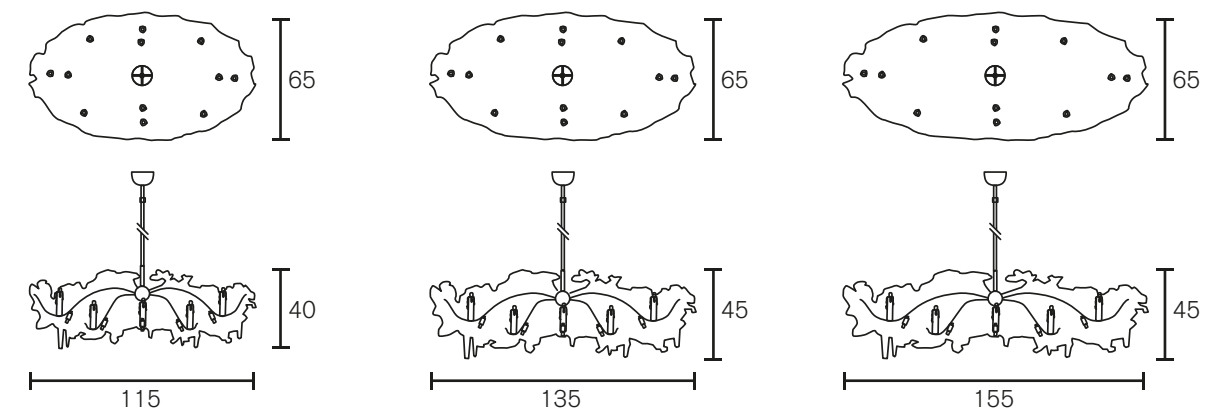

Hanging Lamp Round

Art.nr.	Dimensions CM	Price
FPHL80BL	Ø 80cm, Height 40cm, Length stem 200cm, 12x G9, 18,0 kg, black finish	€ 4.872
FPHL80W	Ø 80cm, Height 40cm, Length stem 200cm, 12x G9, 18,0 kg, white finish	€ 4.872
FPHL80N	Ø 80cm, Height 40cm, Length stem 200cm, 12x G9, 18,0 kg, nickel finish	€ 5.420
FPHL100BL	Ø 100cm, Height 50cm, Length stem 200cm, 12x G9, 24,0 kg, black finish	€ 5.027
FPHL100W	Ø 100cm, Height 50cm, Length stem 200cm, 12x G9, 24,0 kg, white finish	€ 5.027
FPHL100N	Ø 100cm, Height 50cm, Length stem 200cm, 12x G9, 24,0 kg, nickel finish	€ 5.581
FPHL120BL	Ø 120cm, Height 50cm, Length stem 200cm, 12x G9, 40,0 kg, black finish	€ 5.107
FPHL120W	Ø 120cm, Height 50cm, Length stem 200cm, 12x G9, 40,0 kg, white finish	€ 5.107
FPHL120N	Ø 120cm, Height 50cm, Length stem 200cm, 12x G9, 40,0 kg, nickel finish	€ 5.742