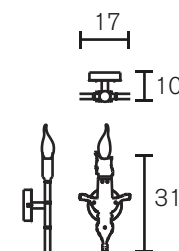

All chandeliers are supplied with 1,7 meter chain, 2 meter electrical cable and a ceiling shade. All floor- and table lamps are supplied with a dimmer.