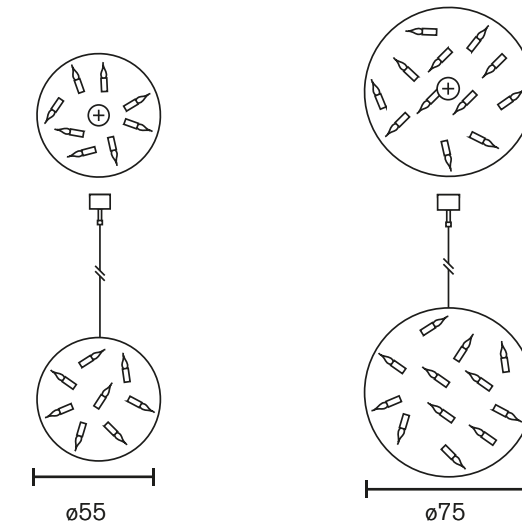

Wall Lamp

Art.nr.	Dimensions CM	Price
LYW45BL-L	Width 15cm, Height 45cm, Depth 12cm, 1x E14, 3,5 kg, black finish, left version	€ 1.348
LYW45BL-R	Width 15cm, Height 45cm, Depth 12cm, 1x E14, 3,5 kg, black finish, right version	€ 1.348
LYW45W-L	Width 15cm, Height 45cm, Depth 12cm, 1x E14, 3,5 kg, white finish, left version	€ 1.348
LYW45W-R	Width 15cm, Height 45cm, Depth 12cm, 1x E14, 3,5 kg, white finish, right version	€ 1.348
LYW45N-L	Width 15cm, Height 45cm, Depth 12cm, 1x E14, 3,5 kg, nickel finish, left version	€ 1.484
LYW45N-R	Width 15cm, Height 45cm, Depth 12cm, 1x E14, 3,5 kg, nickel finish, right version	€ 1.484

All chandeliers are supplied with 1,7 meter chain, 2 meter electrical cable and a ceiling shade. All floor- and table lamps are supplied with a dimmer.