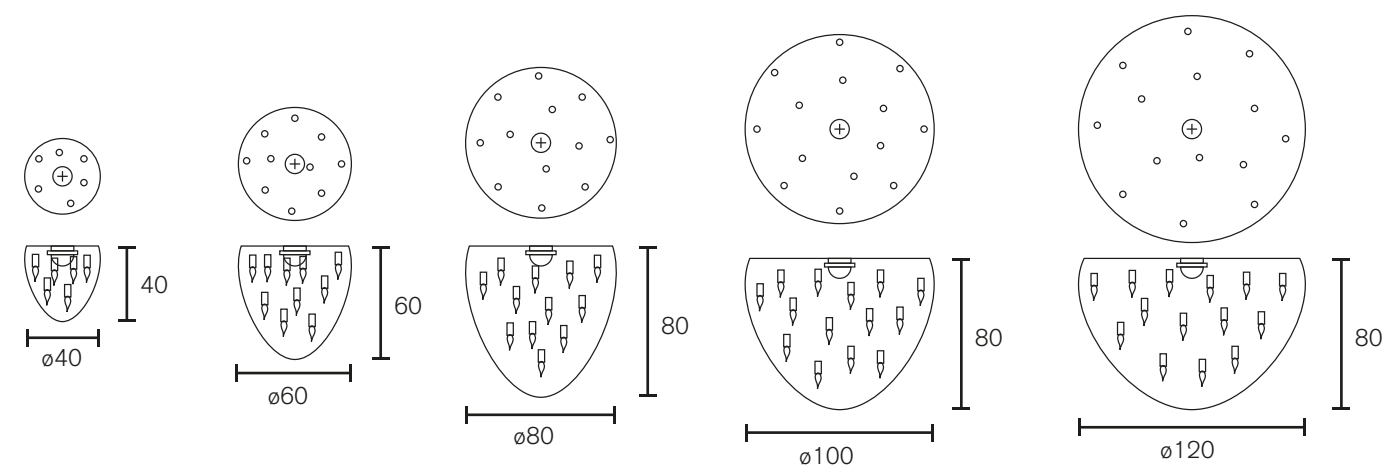

Chandelier Conical Oval

Art.nr.	Dimensions CM	Price
HCCO120W	Length 120cm, Width 55cm, Height 75cm, Length chain 170cm, 12x E14, 23,0 kg, white finish	€ 5.936
HCCO120N	Length 120cm, Width 55cm, Height 75cm, Length chain 170cm, 12x E14, 23,0 kg, nickel finish	€ 6.572
HCCO140W	Length 140cm, Width 55cm, Height 85cm, Length chain 170cm, 14x E14, 26,0 kg, white finish	€ 6.360
HCCO140N	Length 140cm, Width 55cm, Height 85cm, Length chain 170cm, 14x E14, 26,0 kg, nickel finish	€ 6.996
HCCO160W	Length 160cm, Width 55cm, Height 85cm, Length chain 170cm, 14x E14, 30,0 kg, white finish	€ 6.996
HCCO160N	Length 160cm, Width 55cm, Height 85cm, Length chain 170cm, 14x E14, 30,0 kg, nickel finish	€ 7.632

Ceiling Chandelier

Art.nr.	Dimensions CM	Price
HPH40W	Ø 40cm, Height 40cm, 6x E14, 5,0 kg, white finish	€ 2.438
HPH40N	Ø 40cm, Height 40cm, 6x E14, 5,0 kg, nickel finish	€ 2.862
HPH60W	Ø 60cm, Height 60cm, 10x E14, 8,0 kg, white finish	€ 2.756
HPH60N	Ø 60cm, Height 60cm, 10x E14, 8,0 kg, nickel finish	€ 3.392
HPH80W	Ø 80cm, Height 80cm, 12x E14, 11,0 kg, white finish	€ 3.180
HPH80N	Ø 80cm, Height 80cm, 12x E14, 11,0 kg, nickel finish	€ 4.028
HPH100W	Ø 100cm, Height 80cm, 14x E14, 15,0 kg, white finish	€ 3.604
HPH100N	Ø 100cm, Height 80cm, 14x E14, 15,0 kg, nickel finish	€ 4.346
HPH120W	Ø 120cm, Height 80cm, 14x E14, 17,0 kg, white finish	€ 4.028
HPH120N	Ø 120cm, Height 80cm, 14x E14, 17,0 kg, nickel finish	€ 4.876

All hanging lamps are supplied with 1,7 meter chain, 2 meter electrical cable and a ceiling shade. The Hollywood Hanging Lamp Long is supplied with 2 small ceiling shades. Long ceiling shade with two steel cable connections available on request. All floor- and table lamps are supplied with a dimmer.

Ceiling Lamp Round