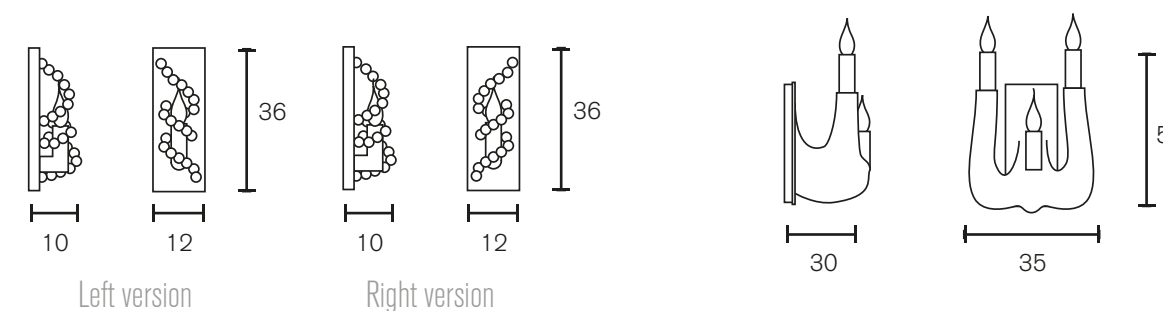

All lamps are supplied with 1,7 meter chain, 2 meter electrical cable and a ceiling shade. White finish on request.