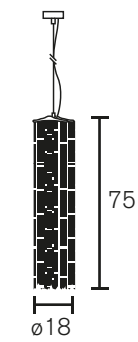

Hanging Lamp

Art.nr.	Dimensions CM	Price
AR18N	Ø 18cm, Height 75cm, Length steel cable 200cm, 3x E14, 10,0 kg, nickel finish	€ 1.908

Floor Lamp

Art.nr.	Dimensions CM	Price
ARF190N	Ø 30cm, Height 190cm, 5x E14, 32,0 kg, nickel finish	€ 4.037