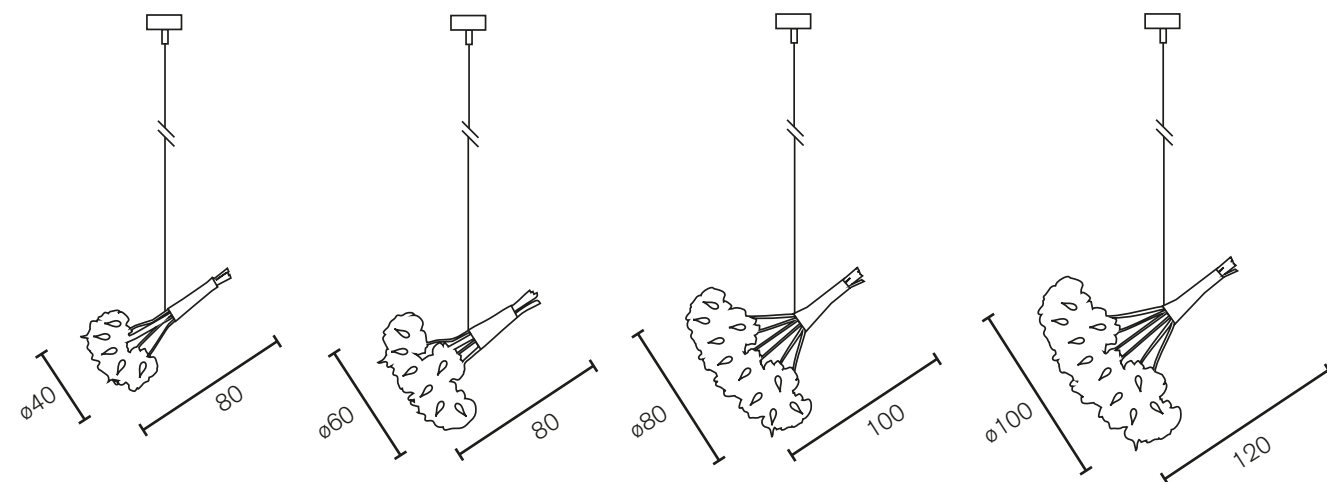

The Single Rose Decorative can be connected to a ceiling crown as part of a composition. It can also be connected straight to the ceiling on its own using a ceiling screw. A Single Rose with Light can be connected to a ceiling crown as part of a composition. On its own a Single Rose with Light can be connected with a ceiling cover.

Bouquet

Art.nr.	Dimensions CM	Price
VERHB40N	Ø 40cm, Length 80cm, Length steel cable 200cm, 5x E14, 10,0 kg, nickel finish	€ 3.113
VERHB60N	Ø 60cm, Length 80cm, Length steel cable 200cm, 7x E14, 11,0 kg, nickel finish	€ 3.591
VERHB80N	Ø 80cm, Length 100cm, Length steel cable 200cm, 10x E14, 22,0 kg, nickel finish	€ 4.815
VERHB100N	Ø 100cm, Length 120cm, Length steel cable 200cm, 12x E14, 30,0 kg, nickel finish	€ 7.357