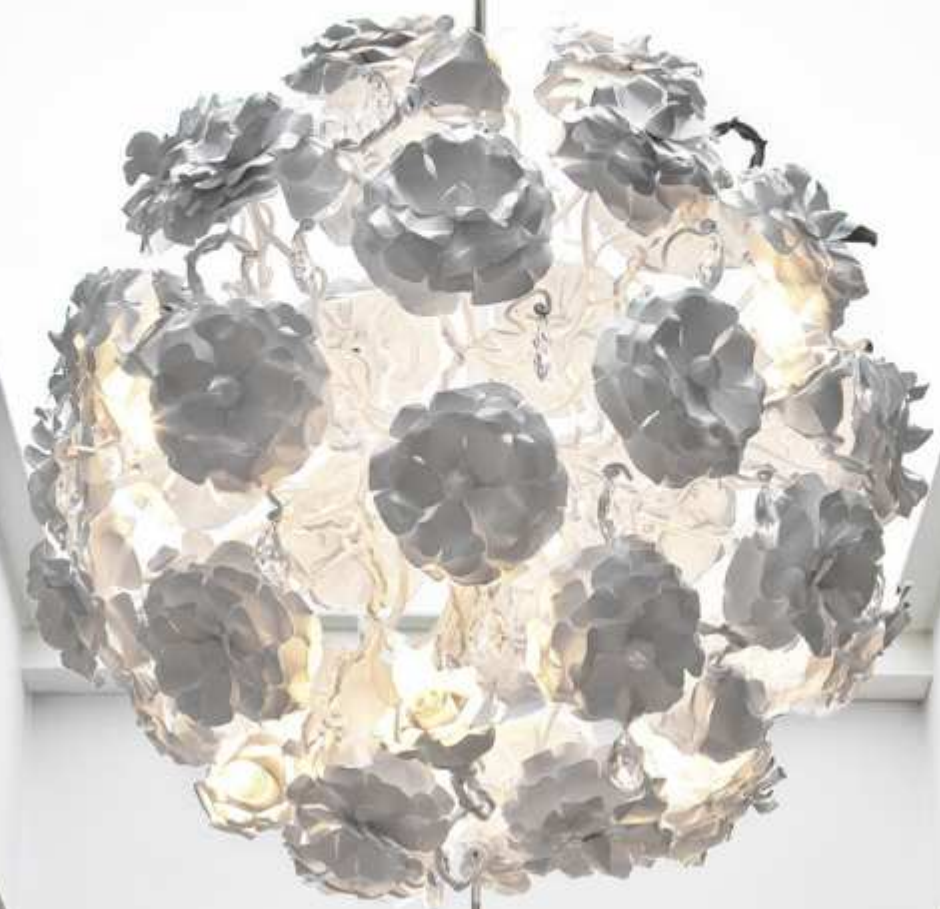

LOVE YOU LOVE YOU NOT WALL LAMP LYCB75W AND LYCB55N

Technical details page 270