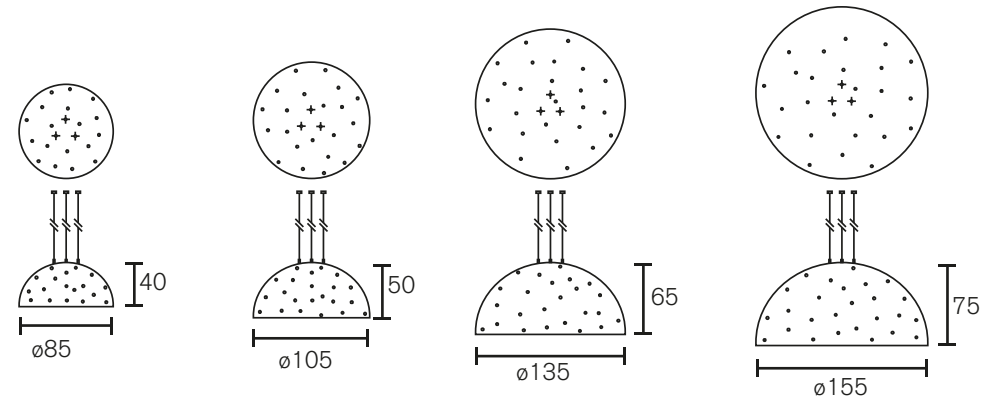

Collection Crystal Waters 1999

Hanging Lamp

Art.nr.	Dimensions CM	Price
CWH60NH	Ø 60cm, Height 90cm, Length steel cable 200cm, 16x G9, 12,0 kg, nickel finish	€ 3.402

Hanging Lamp Hood

Art.nr.	Dimensions CM	Price
CWS85NH	Ø 85cm, Height 40cm, Length steel cable 200cm, 18x G9, 18,0 kg, nickel finish	€ 5.035
CWS105NH	Ø 105cm, Height 50cm, Length steel cable 200cm, 22x G9, 27,0 kg, nickel finish	€ 5.610
CWS135NH	Ø 135cm, Height 65cm, Length steel cable 200cm, 24x G9, 42,0 kg, nickel finish	€ 6.333
CWS155NH	Ø 155cm, Height 75cm, Length steel cable 200cm, 26x G9, 55,0 kg, nickel finish	€ 7.048

Hanging Lamp Ufo

Art.nr.	Dimensions CM	Price
CWH59NH	Ø 60cm, Height 30cm, Length steel cable 200cm, 12x G9, 7,0 kg, nickel finish	€ 2.876
CWH80NH	Ø 80cm, Height 30cm, Length steel cable 200cm, 16x G9, 10,0 kg, nickel finish	€ 3.301
CWH100NH	Ø 100cm, Height 30cm, Length steel cable 200cm, 20x G9, 13,0 kg, nickel finish	€ 3.779