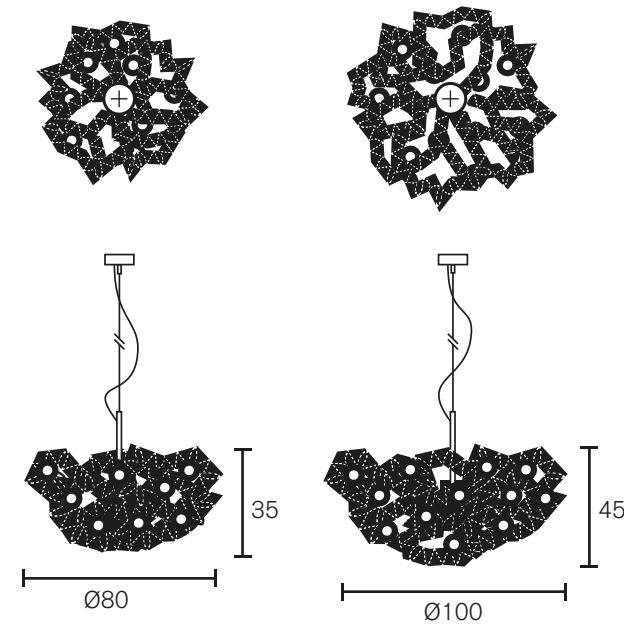

Collection Fractal 2015

Chandelier Round

Art.nr.	Dimensions CM	Price
FRACC80BLM	Ø 80cm, Height 35cm, Length steel cable 200cm, 10x E14, 19,0 kg, black matt finish	€ 4.149
FRACC80WM	Ø 80cm, Height 35cm, Length steel cable 200cm, 10x E14, 19,0 kg, white matt finish	€ 4.149
FRACC80ST	Ø 80cm, Height 35cm, Length steel cable 200cm, 10x E14, 19,0 kg, stainless steel	€ 4.664
FRACC80COP	Ø 80cm, Height 35cm, Length steel cable 200cm, 8x E14, 19,0 kg, copper finish	€ 4.664
FRACC80BR	Ø 80cm, Height 35cm, Length steel cable 200cm, 8x E14, 19,0 kg, brass finish	
FRACC80BRG	Ø 80cm, Height 35cm, Length steel cable 200cm, 8x E14, 19,0 kg, brass grinded finish	
FRACC100BLM	Ø 100cm, Height 45cm, Length steel cable 200cm, 12x E14, 27,0 kg, black matt finish	€ 4.586
FRACC100WM	Ø 100cm, Height 45cm, Length steel cable 200cm, 12x E14, 27,0 kg, white matt finish	€ 4.586
FRACC100ST	Ø 100cm, Height 45cm, Length steel cable 200cm, 12x E14, 27,0 kg, stainless steel	€ 5.088
FRACC100COP	Ø 100cm, Height 45cm, Length steel cable 200cm, 12x E14, 27,0 kg, copper finish	
FRACC100BR	Ø 100cm, Height 45cm, Length steel cable 200cm, 12x E14, 27,0 kg, brass finish	
FRACC100BRG	Ø 100cm, Height 45cm, Length steel cable 200cm, 12x E14, 27,0 kg, brass grinded finish	€ 5.512