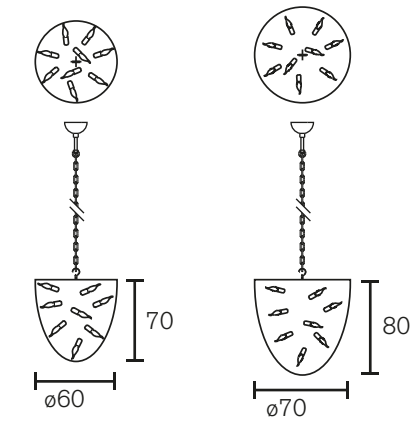

Chandelier Oval

Art.nr.	Dimensions CM	Price
DOC60N	Length 120cm, Width 60cm, Height 55cm, Length chain 170cm, 12x E14, 27,0 kg, nickel finish	€ 5.843
DOC70N	Length 140cm, Width 70cm, Height 55cm, Length chain 170cm, 12x E14, 29,0 kg, nickel finish	€ 6.047
DOC80N	Length 160cm, Width 70cm, Height 55cm, Length chain 170cm, 16x E14, 40,0 kg, nickel finish	€ 6.522
DOC100N	Length 200cm, Width 70cm, Height 70cm, Length chain 170cm, 20x E14, 58,0 kg, nickel finish	€ 7.278