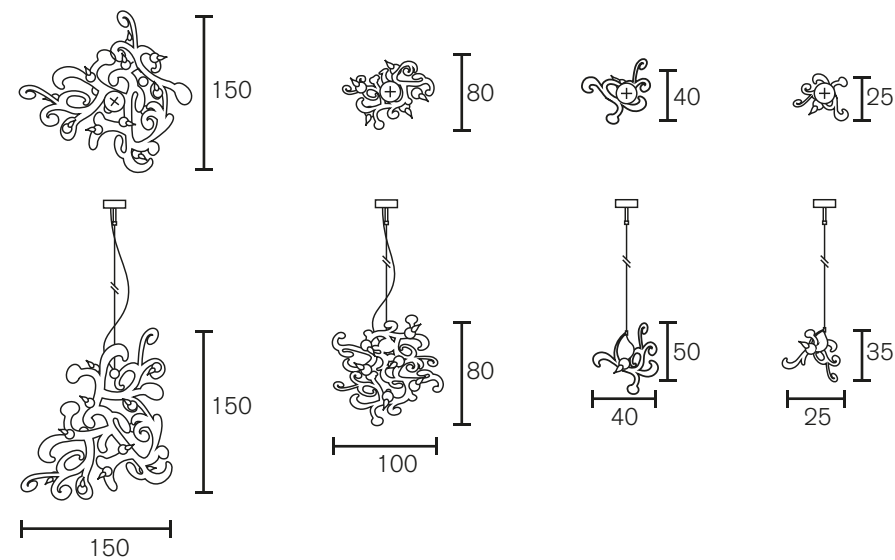

Art.nr.	Dimensions CM	Price
25KELPBLM	Length 25cm, Width 25cm, Height 35cm, Length steel cable 200cm, 1x E14, 1,5 kg, black matt finish	€ 929
25KELPWM	Length 25cm, Width 25cm, Height 35cm, Length steel cable 200cm, 1x E14, 1,5 kg, white matt finish	€ 929
25KELPB	Length 25cm, Width 25cm, Height 35cm, Length steel cable 200cm, 1x E14, 1,5 kg, bronze finish	€ 929
25KELPST	Length 25cm, Width 25cm, Height 35cm, Length steel cable 200cm, 1x E14, 1,5 kg, stainless steel	€ 1.038
25KELPCOP	Length 25cm, Width 25cm, Height 35cm, Length steel cable 200cm, 1x E14, 1,5 kg, copper finish	€ 1.256
25KELPBR	Length 25cm, Width 25cm, Height 35cm, Length steel cable 200cm, 1x E14, 1,5 kg, brass finish	€ 1.256
25KELPBRA	Length 25cm, Width 25cm, Height 35cm, Length steel cable 200cm, 1x E14, 1,5 kg, brass aged finish	€ 1.256
25KELPBRG	Length 25cm, Width 25cm, Height 35cm, Length steel cable 200cm, 1x E14, 1,5 kg, brass grinded finish	€ 1.256
50KELPBLM	Length 40cm, Width 40cm, Height 50cm, Length steel cable 200cm, 1x E14, 2,0 kg, black matt finish	€ 1.038
50KELPWM	Length 40cm, Width 40cm, Height 50cm, Length steel cable 200cm, 1x E14, 2,0 kg, white matt finish	€ 1.038
50KELPB	Length 40cm, Width 40cm, Height 50cm, Length steel cable 200cm, 1x E14, 2,0 kg, bronze finish	€ 1.038
50KELPST	Length 40cm, Width 40cm, Height 50cm, Length steel cable 200cm, 1x E14, 2,0 kg, stainless steel	€ 1.147
50KELPCOP	Length 40cm, Width 40cm, Height 50cm, Length steel cable 200cm, 1x E14, 2,0 kg, copper finish	€ 1.365
50KELPBR	Length 40cm, Width 40cm, Height 50cm, Length steel cable 200cm, 1x E14, 2,0 kg, brass finish	€ 1.365
50KELPBRA	Length 40cm, Width 40cm, Height 50cm, Length steel cable 200cm, 1x E14, 2,0 kg, brass aged finish	€ 1.365
50KELPBRG	Length 40cm, Width 40cm, Height 50cm, Length steel cable 200cm, 1x E14, 2,0 kg, brass grinded finish	€ 1.365
100KELPBLM	Length 80cm, Width 100cm, Height 80cm, Length steel cable 200cm, 5x E14, 15,0 kg, black matt finish	€ 2.693
100KELPWM	Length 80cm, Width 100cm, Height 80cm, Length steel cable 200cm, 5x E14, 15,0 kg, white matt finish	€ 2.693
100KELPB	Length 80cm, Width 100cm, Height 80cm, Length steel cable 200cm, 5x E14, 15,0 kg, bronze finish	€ 2.693
100KELPST	Length 80cm, Width 100cm, Height 80cm, Length steel cable 200cm, 5x E14, 15,0 kg, stainless steel	€ 2.999
100KELPCOP	Length 80cm, Width 100cm, Height 80cm, Length steel cable 200cm, 5x E14, 15,0 kg, copper finish	€ 3.217
100KELPBR	Length 80cm, Width 100cm, Height 80cm, Length steel cable 200cm, 5x E14, 15,0 kg, brass finish	€ 3.217
100KELPBRA	Length 80cm, Width 100cm, Height 80cm, Length steel cable 200cm, 5x E14, 15,0 kg, brass aged finish	€ 3.217
100KELPBRG	Length 80cm, Width 100cm, Height 80cm, Length steel cable 200cm, 5x E14, 15,0 kg, brass grinded finish	€ 3.217
150KELPBLM	Length 150cm, Width 150cm, Height 150cm, Length steel cable 200cm, 10x E14, 25,0 kg, black matt finish	€ 4.914
150KELPWM	Length 150cm, Width 150cm, Height 150cm, Length steel cable 200cm, 10x E14, 25,0 kg, white matt finish	€ 4.914
150KELPB	Length 150cm, Width 150cm, Height 150cm, Length steel cable 200cm, 10x E14, 25,0 kg, bronze finish	€ 4.914
150KELPST	Length 150cm, Width 150cm, Height 150cm, Length steel cable 200cm, 10x E14, 25,0 kg, stainless steel	€ 5.192
150KELPCOP	Length 150cm, Width 150cm, Height 150cm, Length steel cable 200cm, 10x E14, 25,0 kg, copper finish	€ 5.896
150KELPBR	Length 150cm, Width 150cm, Height 150cm, Length steel cable 200cm, 10x E14, 25,0 kg, brass finish	€ 5.896
150KELPBRA	Length 150cm, Width 150cm, Height 150cm, Length steel cable 200cm, 10x E14, 25,0 kg, brass aged finish	€ 5.896
150KELPBRG	Length 150cm, Width 150cm, Height 150cm, Length steel cable 200cm, 10x E14, 25,0 kg, brass grinded finish	€ 5.896

Cover in line

All hanging lamps are supplied with 2 meter electrical cable, 2 meter steel cable and a ceiling shade.
All chandeliers are supplied with 2 meter stem, 2 meter electrical cable and a ceiling shade.

All hanging lamps are supplied with 2 meter electrical cable, 2 meter steel cable and a ceiling shade.
All chandeliers are supplied with 2 meter stem, 2 meter electrical cable and a ceiling shade.