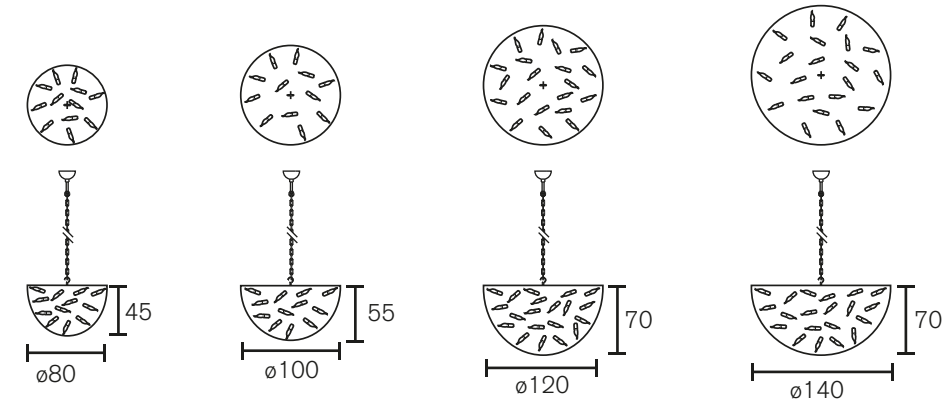

Chandelier Conical

Art.nr.	Dimensions CM	Price
DCC60N	Ø 60cm, Height 70cm, Length chain 170cm, 8x E14, 20,0 kg, nickel finish	€ 4.475
DCC70N	Ø 70cm, Height 80cm, Length chain 170cm, 10x E14, 25,0 kg, nickel finish	€ 5.159