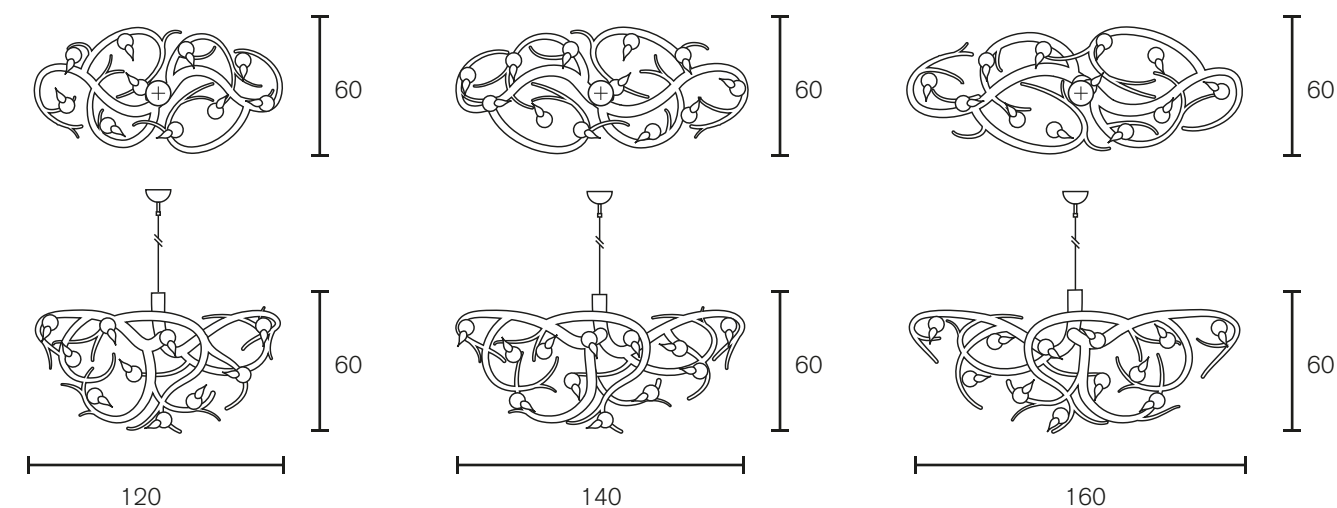

Art.nr.	Dimensions CM	Price
EVEOC120BLM	Length 120cm, Width 60cm, Height 60cm, Length chain 170cm, 10x E14, 14,0 kg, black matt finish	€ 4.452
EVEOC120WM	Length 120cm, Width 60cm, Height 60cm, Length chain 170cm, 10x E14, 14,0 kg, white matt finish	€ 4.452
EVEOC120B	Length 120cm, Width 60cm, Height 60cm, Length chain 170cm, 10x E14, 14,0 kg, bronze finish	€ 4.452
EVEOC120N	Length 120cm, Width 60cm, Height 60cm, Length chain 170cm, 10x E14, 14,0 kg, nickel finish	€ 4.664
EVEOC120COP	Length 120cm, Width 60cm, Height 60cm, Length chain 170cm, 10x E14, 14,0 kg, copper finish	€ 6.784
EVEOC120BR	Length 120cm, Width 60cm, Height 60cm, Length chain 170cm, 10x E14, 14,0 kg, brass finish	€ 6.784
EVEOC140BLM	Length 140cm, Width 60cm, Height 60cm, Length chain 170cm, 12x E14, 16,0 kg, black matt finish	€ 4.838
EVEOC140WM	Length 140cm, Width 60cm, Height 60cm, Length chain 170cm, 12x E14, 16,0 kg, white matt finish	€ 4.838
EVEOC140B	Length 140cm, Width 60cm, Height 60cm, Length chain 170cm, 12x E14, 16,0 kg, bronze finish	€ 4.838
EVEOC140N	Length 140cm, Width 60cm, Height 60cm, Length chain 170cm, 12x E14, 16,0 kg, nickel finish	€ 5.460
EVEOC140COP	Length 140cm, Width 60cm, Height 60cm, Length chain 170cm, 12x E14, 16,0 kg, copper finish	€ 7.062
EVEOC140BR	Length 140cm, Width 60cm, Height 60cm, Length chain 170cm, 12x E14, 16,0 kg, brass finish	€ 7.062
EVEOC160BLM	Length 160cm, Width 60cm, Height 60cm, Length chain 170cm, 12x E14, 18,0 kg, black matt finish	€ 5.218
EVEOC160WM	Length 160cm, Width 60cm, Height 60cm, Length chain 170cm, 12x E14, 18,0 kg, white matt finish	€ 5.218
EVEOC160B	Length 160cm, Width 60cm, Height 60cm, Length chain 170cm, 12x E14, 18,0 kg, bronze finish	€ 5.218
EVEOC160N	Length 160cm, Width 60cm, Height 60cm, Length chain 170cm, 12x E14, 18,0 kg, nickel finish	€ 6.042
EVEOC160COP	Length 160cm, Width 60cm, Height 60cm, Length chain 170cm, 12x E14, 18,0 kg, copper finish	€ 7.404
EVEOC160BR	Length 160cm, Width 60cm, Height 60cm, Length chain 170cm, 12x E14, 18,0 kg, brass finish	€ 7.404