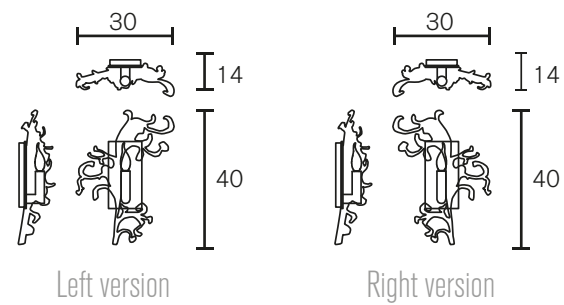

All hanging lamps and chandeliers are supplied with 2 meter stem, 2 meter electrical cable and a ceiling shade.

Ceiling Lamp Round

Art.nr.	Dimensions CM	Price
FPP60BL	Ø 60cm, Height 30cm, 9x G9, 10,0 kg, black finish	€ 2.841
FPP60W	Ø 60cm, Height 30cm, 9x G9, 10,0 kg, white finish	€ 2.841
FPP60N	Ø 60cm, Height 30cm, 9x G9, 10,0 kg, nickel finish	€ 3.158
FPP80BL	Ø 80cm, Height 35cm, 12x G9, 25,0 kg, black finish	€ 3.037
FPP80W	Ø 80cm, Height 35cm, 12x G9, 25,0 kg, white finish	€ 3.037
FPP80N	Ø 80cm, Height 35cm, 12x G9, 25,0 kg, nickel finish	€ 3.375
FPP100BL	Ø 100cm, Height 40cm, 12x G9, 31,5 kg, black finish	€ 3.216
FPP100W	Ø 100cm, Height 40cm, 12x G9, 31,5 kg, white finish	€ 3.216
FPP100N	Ø 100cm, Height 40cm, 12x G9, 31,5 kg, nickel finish	€ 3.632
FPP120BL	Ø 120cm, Height 45cm, 15x G9, 40,0 kg, black finish	€ 3.414
FPP120W	Ø 120cm, Height 45cm, 15x G9, 40,0 kg, white finish	€ 3.414
FPP120N	Ø 120cm, Height 45cm, 15x G9, 40,0 kg, nickel finish	€ 4.046

Wall Lamp

Art.nr.	Dimensions CM	Price
FPW30BL-L	Length 30cm, Height 40cm, Depth 14cm, 1x E14, 3,0 kg, black finish, left version	€ 1.129
FPW30BL-R	Length 30cm, Height 40cm, Depth 14cm, 1x E14, 3,0 kg, black finish, right version	€ 1.129
FPW30W-L	Length 30cm, Height 40cm, Depth 14cm, 1x E14, 3,0 kg, white finish, left version	€ 1.129
FPW30W-R	Length 30cm, Height 40cm, Depth 14cm, 1x E14, 3,0 kg, white finish, right version	€ 1.129
FPW30N-L	Length 30cm, Height 40cm, Depth 14cm, 1x E14, 3,0 kg, nickel finish, left version	€ 1.257
FPW30N-R	Length 30cm, Height 40cm, Depth 14cm, 1x E14, 3,0 kg, nickel finish, right version	€ 1.257