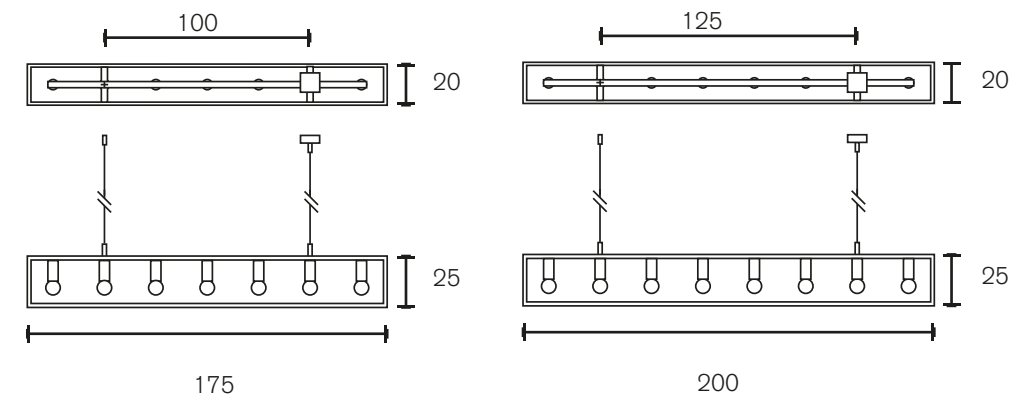

All hanging lamps are supplied with 2 meter steel- and electrical cable and 2 ceiling shades. Long ceiling shade with two steel cable connections available on request.