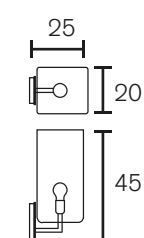

All hanging lamps are supplied with 1,7 meter chain, 2 meter electrical cable and a ceiling shade. The Hollywood Hanging Lamp Long is supplied with 2 small ceiling shades. Long ceiling shade with two steel cable connections available on request. All floor- and table lamps are supplied with a dimmer.