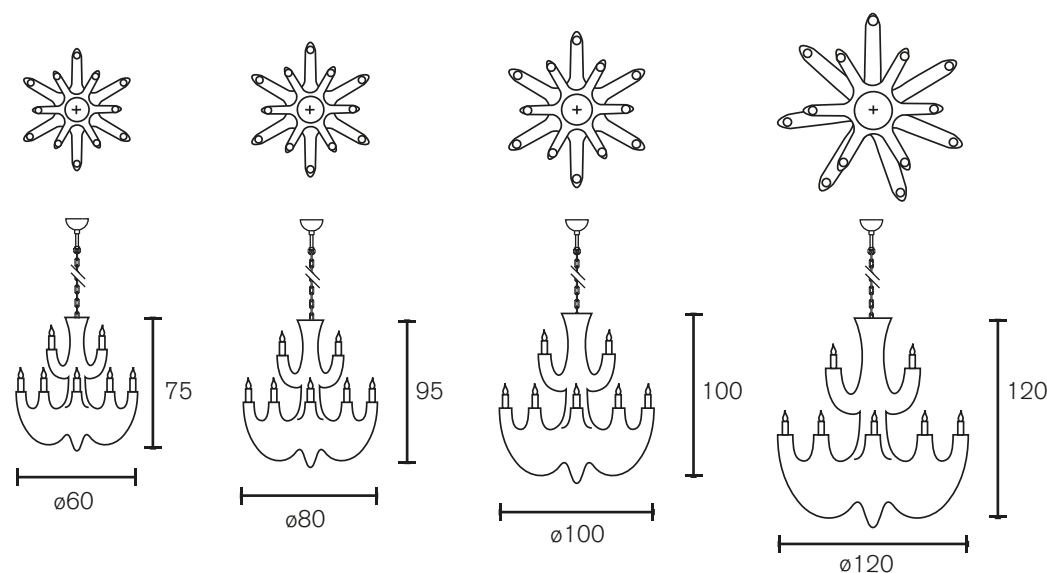

All lamps are supplied with 1,7 meter chain, 2 meter electrical cable and a ceiling shade. White finish on request.

Ceiling Lamp Round

Art.nr.	Dimensions CM	Price
COCOP60BL	Ø 60cm, Height 30cm, 5x E14, 16,0 kg, black finish	€ 2.884
COCOP60N	Ø 60cm, Height 30cm, 5x E14, 16,0 kg, nickel finish	€ 3.231
COCOP80BL	Ø 80cm, Height 35cm, 6x E14, 23,0 kg, black finish	€ 3.000
COCOP80N	Ø 80cm, Height 35cm, 6x E14, 23,0 kg, nickel finish	€ 3.346
COCOP100BL	Ø 100cm, Height 35cm, 8x E14, 25,0 kg, black finish	€ 3.231
COCOP100N	Ø 100cm, Height 35cm, 8x E14, 25,0 kg, nickel finish	€ 3.579
COCOP120BL	Ø 120cm, Height 35cm, 10x E14, 27,0 kg, black finish	€ 3.325
COCOP120N	Ø 120cm, Height 35cm, 10x E14, 27,0 kg, nickel finish	€ 3.882