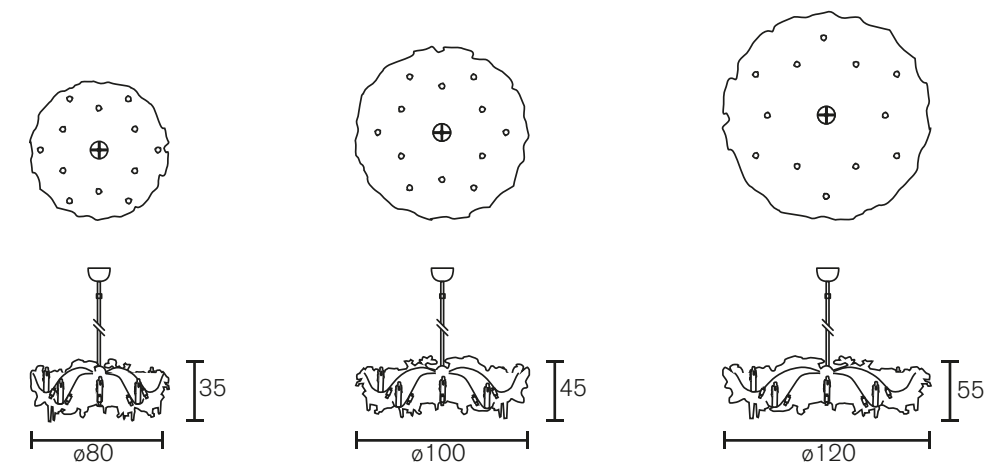

Wall Lamp

Art.nr.	Dimensions CM	Price
FPW30BL-L	Length 30cm, Height 40cm, Depth 14cm, 1x E14, 3,0 kg, black finish, left version	€ 1.129
FPW30BL-R	Length 30cm, Height 40cm, Depth 14cm, 1x E14, 3,0 kg, black finish, right version	€ 1.129
FPW30W-L	Length 30cm, Height 40cm, Depth 14cm, 1x E14, 3,0 kg, white finish, left version	€ 1.129
FPW30W-R	Length 30cm, Height 40cm, Depth 14cm, 1x E14, 3,0 kg, white finish, right version	€ 1.129
FPW30N-L	Length 30cm, Height 40cm, Depth 14cm, 1x E14, 3,0 kg, nickel finish, left version	€ 1.257
FPW30N-R	Length 30cm, Height 40cm, Depth 14cm, 1x E14, 3,0 kg, nickel finish, right version	€ 1.257

Collection Icy Lady 2005

Hanging lamp Round

Art.nr.	Dimensions CM	Price
ILC80BL	Ø 80cm, Height 35cm, Length stem 200cm, 12x G9, 23,0 kg, black finish	€ 4.951
ILC80W	Ø 80cm, Height 35cm, Length stem 200cm, 12x G9, 23,0 kg, white finish	€ 4.951
ILC80N	Ø 80cm, Height 35cm, Length stem 200cm, 12x G9, 23,0 kg, nickel finish	€ 5.499
ILC100BL	Ø 100cm, Height 45cm, Length stem 200cm, 12x G9, 34,0 kg, black finish	€ 5.083
ILC100W	Ø 100cm, Height 45cm, Length stem 200cm, 12x G9, 34,0 kg, white finish	€ 5.083
ILC100N	Ø 100cm, Height 45cm, Length stem 200cm, 12x G9, 34,0 kg, nickel finish	€ 5.651
ILC120BL	Ø 120cm, Height 55cm, Length stem 200cm, 12x G9, 52,0 kg, black finish	€ 5.181
ILC120W	Ø 120cm, Height 55cm, Length stem 200cm, 12x G9, 52,0 kg, white finish	€ 5.181
ILC120N	Ø 120cm, Height 55cm, Length stem 200cm, 12x G9, 52,0 kg, nickel finish	€ 5.911