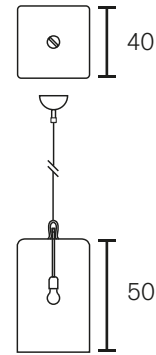

Hanging Lamp Block

Art.nr.	Dimensions CM	Price
HCC50W	Length 40cm, Width 40cm, Height 50cm, Length chain 170cm, 1x E27, 13,0 kg, white finish	€ 2.219
HCC50N	Length 40cm, Width 40cm, Height 50cm, Length chain 170cm, 1x E27, 13,0 kg, nickel finish	€ 2.462

Chandelier Round

Art.nr.	Dimensions CM	Price
HC80W	Ø 80cm, Height 25cm, Length chain 170cm, 6x E14, 11,0 kg, white finish	€ 3.779
HC80N	Ø 80cm, Height 25cm, Length chain 170cm, 6x E14, 11,0 kg, nickel finish	€ 4.197
HC100W	Ø 100cm, Height 25cm, Length chain 170cm, 8x E14, 25,0 kg, white finish	€ 3.970
HC100N	Ø 100cm, Height 25cm, Length chain 170cm, 8x E14, 25,0 kg, nickel finish	€ 4.415
HC120W	Ø 120cm, Height 25cm, Length chain 170cm, 10x E14, 28,0 kg, white finish	€ 4.458
HC120N	Ø 120cm, Height 25cm, Length chain 170cm, 10x E14, 28,0 kg, nickel finish	€ 4.955