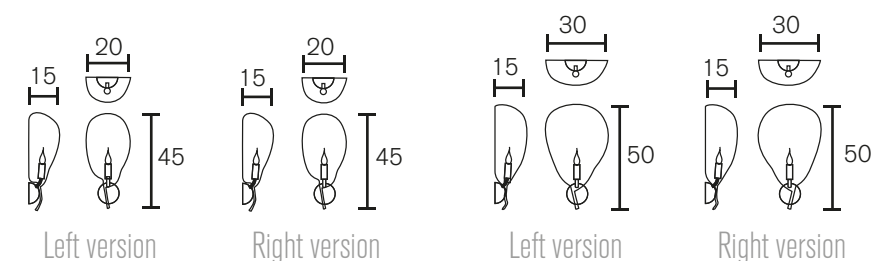

All hanging lamps are supplied with 1,7 meter chain, 2 meter electrical cable and a ceiling shade. The Hollywood Hanging Lamp Long is supplied with 2 small ceiling shades. Long ceiling shade with two steel cable connections available on request. All floor- and table lamps are supplied with a dimmer.

Ceiling Lamp Round

Art.nr.	Dimensions CM	Price
HP40NH	Ø 40cm, Height 25cm, 6x G9, 3,0 kg, nickel finish	€ 2.435
HP60W	Ø 60cm, Height 25cm, 6x E14, 6,0 kg, white finish	€ 2.557
HP60N	Ø 60cm, Height 25cm, 6x E14, 6,0 kg, nickel finish	€ 2.841
HP80W	Ø 80cm, Height 25cm, 6x E14, 10,0 kg, white finish	€ 2.730
HP80N	Ø 80cm, Height 25cm, 6x E14, 10,0 kg, nickel finish	€ 3.037
HP100W	Ø 100cm, Height 25cm, 8x E14, 16,0 kg, white finish	€ 2.905
HP100N	Ø 100cm, Height 25cm, 8x E14, 16,0 kg, nickel finish	€ 3.229
HP120W	Ø 120cm, Height 25cm, 10x E14, 24,0 kg, white finish	€ 3.684
HP120N	Ø 120cm, Height 25cm, 10x E14, 24,0 kg, nickel finish	€ 4.090

Wall Lamp

Art.nr.	Dimensions CM	Price
HW20W-L	Width 20cm, Height 45cm, Depth 15cm, 1x E14, 1,0 kg, white finish, left version	€ 855
HW20W-R	Width 20cm, Height 45cm, Depth 15cm, 1x E14, 1,0 kg, white finish, right version	€ 855
HW20N-L	Width 20cm, Height 45cm, Depth 15cm, 1x E14, 1,0 kg, nickel finish, left version	€ 950
HW20N-R	Width 20cm, Height 45cm, Depth 15cm, 1x E14, 1,0 kg, nickel finish, right version	€ 950
HW30W-L	Width 30cm, Height 50cm, Depth 15cm, 1x E14, 2,0 kg, white finish, left version	€ 1.030
HW30W-R	Width 30cm, Height 50cm, Depth 15cm, 1x E14, 2,0 kg, white finish, right version	€ 1.030
HW30N-L	Width 30cm, Height 50cm, Depth 15cm, 1x E14, 2,0 kg, nickel finish, left version	€ 1.142
HW30N-R	Width 30cm, Height 50cm, Depth 15cm, 1x E14, 2,0 kg, nickel finish, right version	€ 1.142