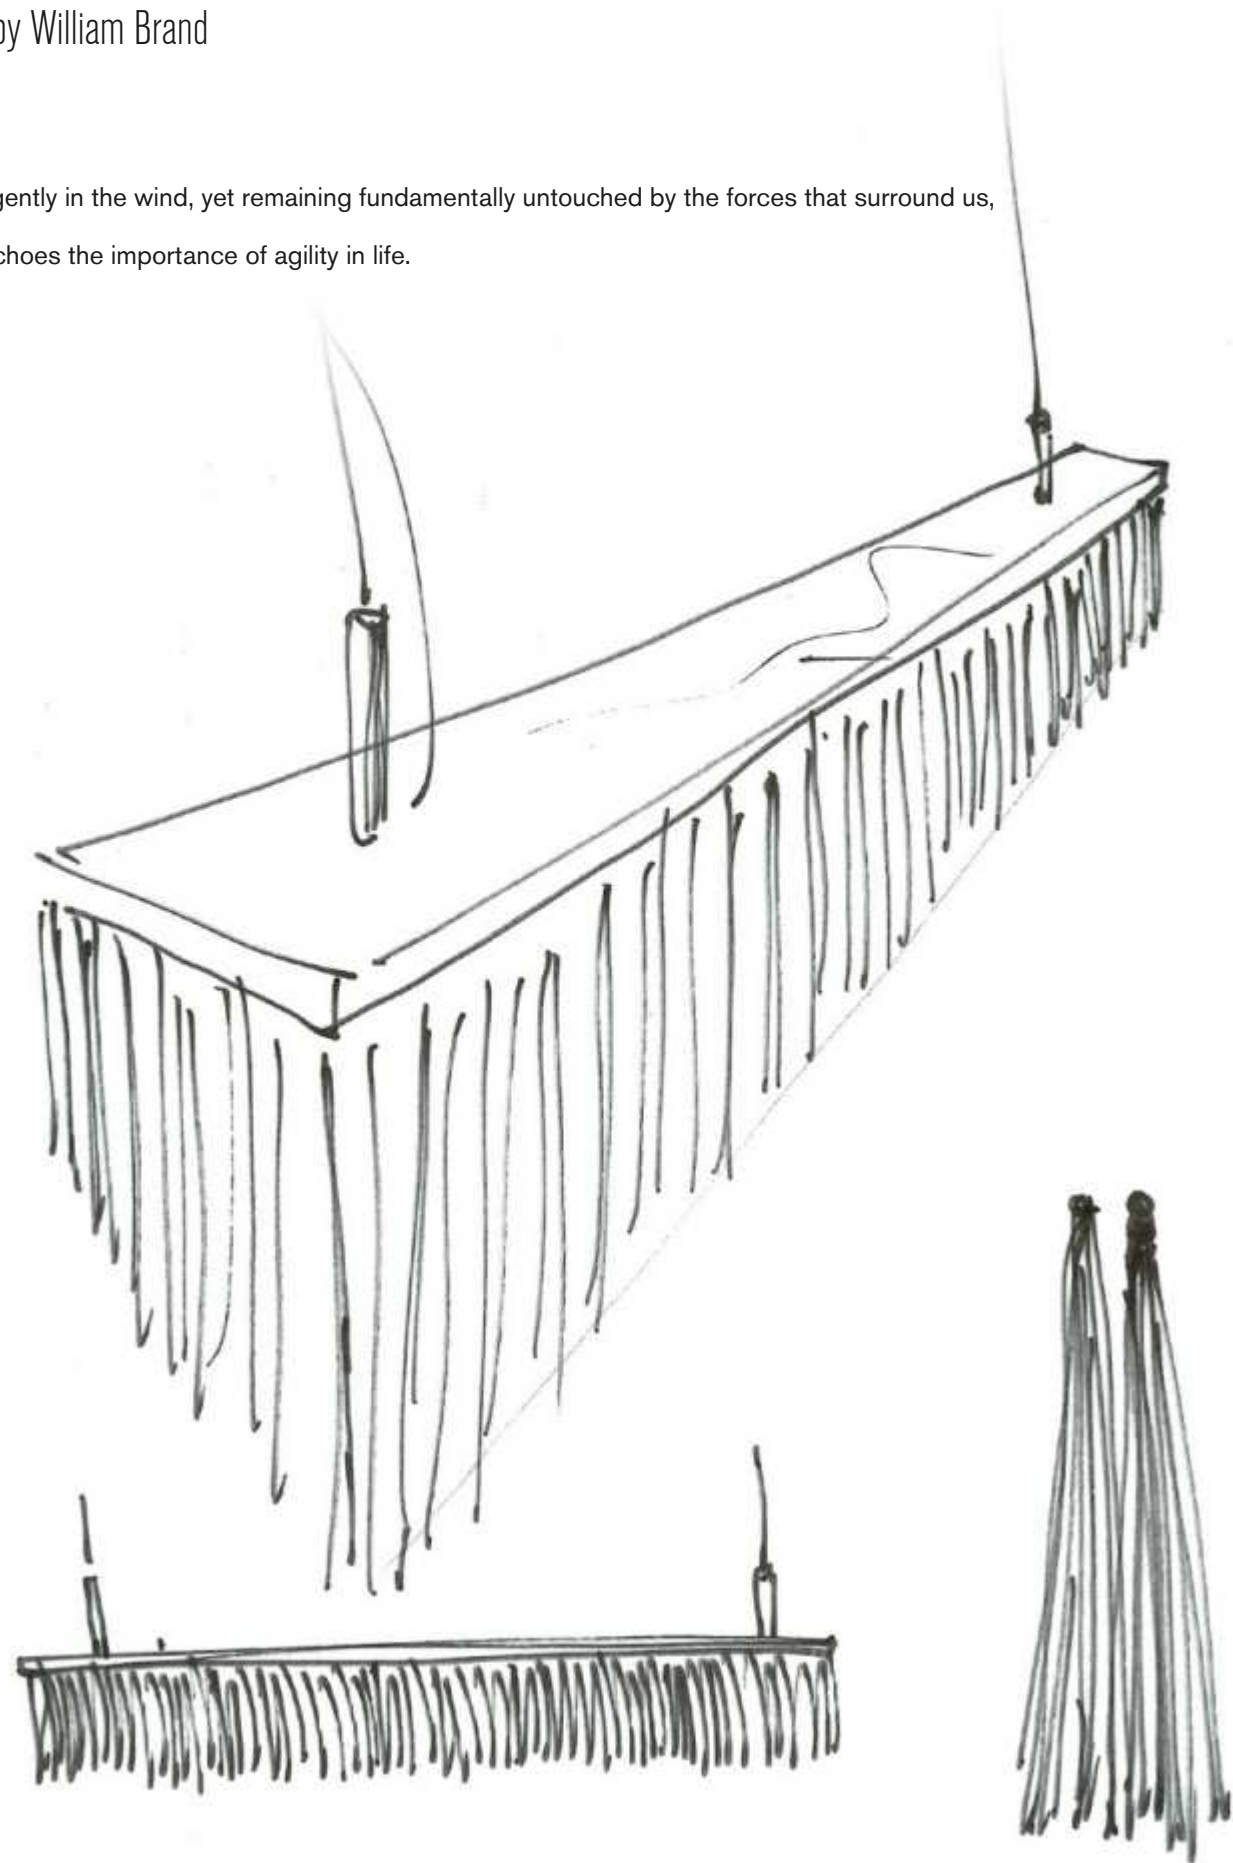

Broom

Design by William Brand

Bowing gently in the wind, yet remaining fundamentally untouched by the forces that surround us, Broom echoes the importance of agility in life.