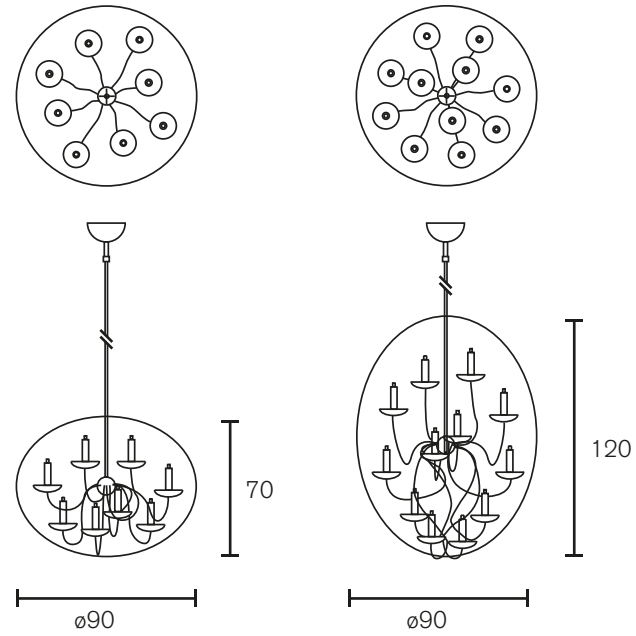

Wall Lamp

Art.nr.	Dimensions CM	Price
LLW20BLM	Width 17cm, Height 33cm, Depth 20cm, 1x E14, 3,0 kg, black matt finish	€ 1.535
LLW20WM	Width 17cm, Height 33cm, Depth 20cm, 1x E14, 3,0 kg, white matt finish	€ 1.535
LLW20ST	Width 17cm, Height 33cm, Depth 20cm, 1x E14, 3,0 kg, stainless steel	€ 1.754

Wall Lamp

Art.nr.	Dimensions CM	Price
NWW17ST	Width 17cm, Height 31cm, Depth 10cm, 1x E14, 1,0 kg, stainless steel	€ 876

All chandeliers are supplied with 1,7 meter chain, 2 meter electrical cable and a ceiling shade. All floor- and table lamps are supplied with a dimmer.

Collection Candles And Spirits 2003

Chandelier Round

Art.nr.	Dimensions CM	Price
CASH90NH	Ø 90cm, Height 70cm, Length stem 200cm, 8x G9, 10,0 kg, nickel finish	€ 8.306
CASH120NH	Ø 90cm, Height 120cm, Length stem 200cm, 12x G9, 20,0 kg, nickel finish	€ 11.843

Chandelier Oval

Art.nr.	Dimensions CM	Price
CASH070NH	Length 130cm, Width 70cm, Height 60cm, Length stem 200cm, 8x G9, 15,0 kg, nickel finish	€ 8.306

Wall Lamp

Art.nr.	Dimensions CM	Price
CASW40NH	Width 20cm, Height 40cm, Depth 20cm, 1x G9, 1,5 kg, nickel finish	€ 1.508
CASW60NH	Width 25cm, Height 60cm, Depth 25cm, 1x G9, 1,8 kg, nickel finish	€ 1.681