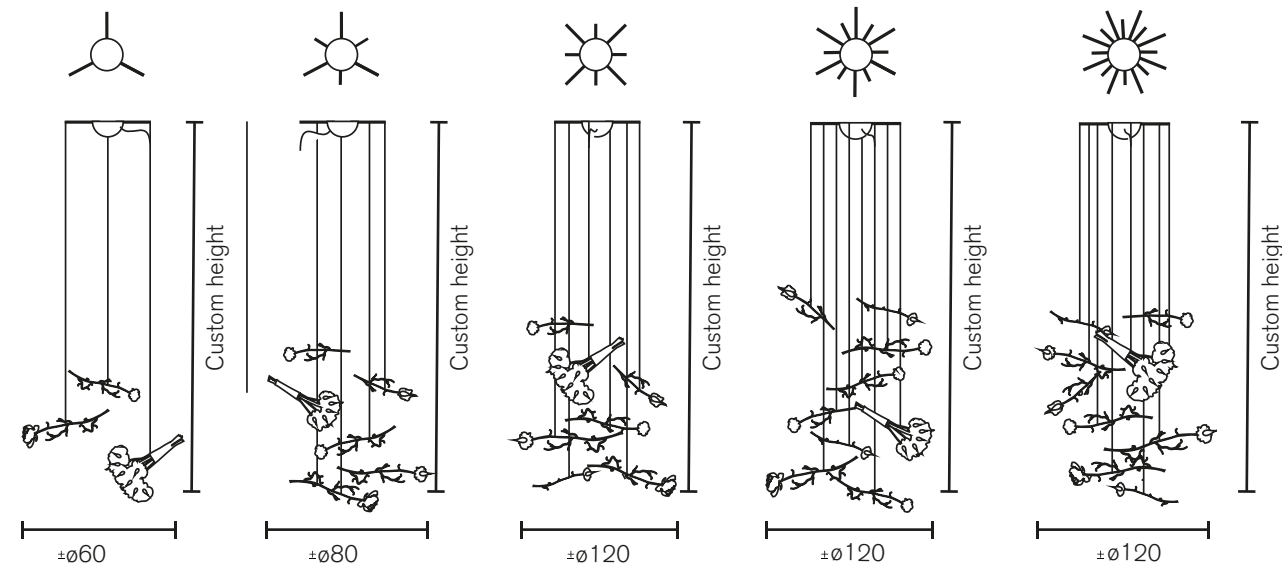

Collection La Vie En Rose 2014

A bouquet can be connected on its own with a ceiling cover or, when used as part of a composition, connected with a ceiling screw and attached with a electric cable to the ceiling crown of the composition.

The Single Rose Decorative can be connected to a ceiling crown as part of a composition. It can also be connected straight to the ceiling on its own using a ceiling screw. A Single Rose with Light can be connected to a ceiling crown as part of a composition. On its own a Single Rose with Light can be connected with a ceiling cover.

Ceiling Crown

Art.nr.	Dimensions CM	Price
VERCH3XN	Ø 60cm, 2,5 kg, nickel finish	€ 641
VERCH6XN	Ø 80cm, 2,9 kg, nickel finish	€ 699
VERCH8XN	Ø 120cm, 3,3 kg, nickel finish	€ 757
VERCH12XN	Ø 120cm, 3,5 kg, nickel finish	€ 812
VERCH16XN	Ø 120cm, 4,0 kg, nickel finish	€ 872

Bouquet

Art.nr.	Dimensions CM	Price
VERHB40N	Ø 40cm, Length 80cm, Length steel cable 200cm, 5x E14, 10,0 kg, nickel finish	€ 3.113
VERHB60N	Ø 60cm, Length 80cm, Length steel cable 200cm, 7x E14, 11,0 kg, nickel finish	€ 3.591
VERHB80N	Ø 80cm, Length 100cm, Length steel cable 200cm, 10x E14, 22,0 kg, nickel finish	€ 4.815
VERHB100N	Ø 100cm, Length 120cm, Length steel cable 200cm, 12x E14, 30,0 kg, nickel finish	€ 7.357