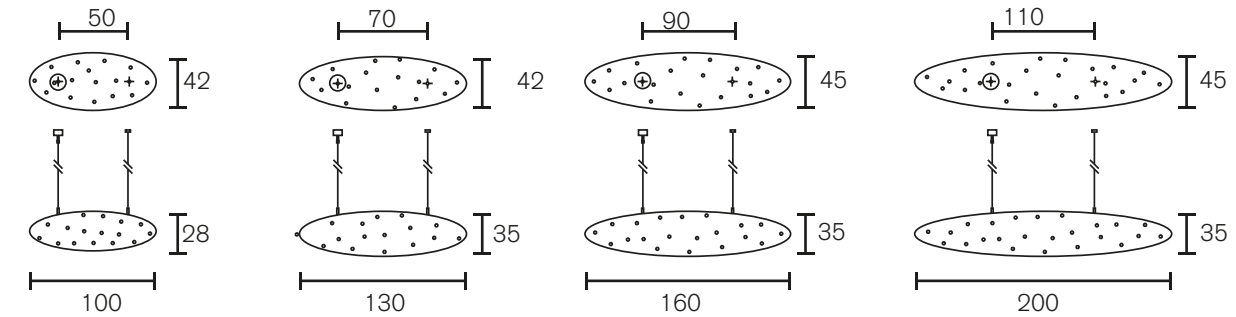

Hanging Lamp Shade

Art.nr.	Dimensions CM	Price
CWSHADE60NH	Ø 60cm, Height 70cm, Length steel cable 200cm, 16x G9, 25,0 kg, nickel finish	€ 4.475
CWSHADE80NH	Ø 80cm, Height 90cm, Length steel cable 200cm, 18x G9, 35,0 kg, nickel finish	€ 5.035