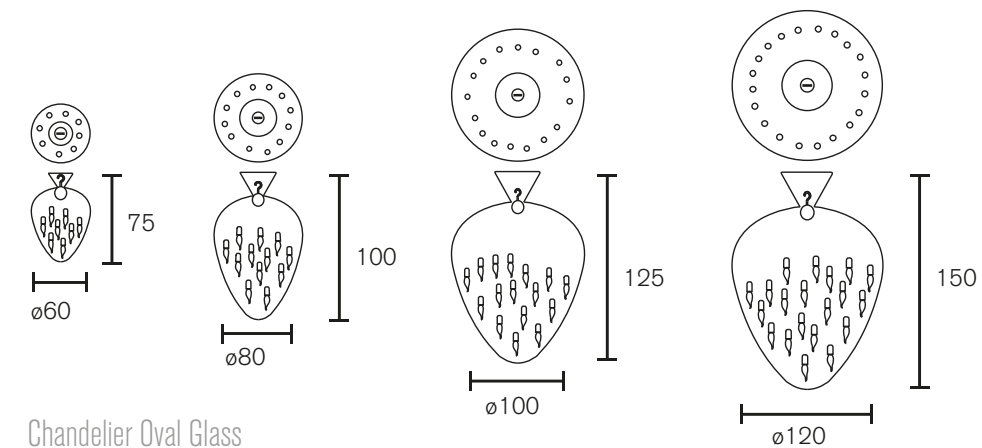

Collection Hollywood Glass

Chandelier Conical Glass

Art.nr.	Dimensions CM	Price
HCCGL60BL	Ø 60cm, Height 75cm, Length chain 170cm, 8x E14, 16,0 kg, black finish	€ 4.522
HCCGL60W	Ø 60cm, Height 75cm, Length chain 170cm, 8x E14, 16,0 kg, white finish	€ 4.522
HCCGL60N	Ø 60cm, Height 75cm, Length chain 170cm, 8x E14, 16,0 kg, nickel finish	€ 4.973
HCCGL80BL	Ø 80cm, Height 100cm, Length chain 170cm, 12x E14, 33,0 kg, black finish	€ 5.033
HCCGL80W	Ø 80cm, Height 100cm, Length chain 170cm, 12x E14, 33,0 kg, white finish	€ 4.889
HCCGL80N	Ø 80cm, Height 100cm, Length chain 170cm, 12x E14, 33,0 kg, nickel finish	€ 5.377
HCCGL100BL	Ø 100cm, Height 125cm, Length chain 170cm, 16x E14, 44,0 kg, black finish	€ 6.222
HCCGL100W	Ø 100cm, Height 125cm, Length chain 170cm, 16x E14, 44,0 kg, white finish	€ 6.222
HCCGL100N	Ø 100cm, Height 125cm, Length chain 170cm, 16x E14, 44,0 kg, nickel finish	€ 6.411
HCCGL120BL	Ø 120cm, Height 150cm, Length chain 170cm, 14x E14, 57,0 kg, black finish	€ 8.294
HCCGL120W	Ø 120cm, Height 150cm, Length chain 170cm, 14x E14, 57,0 kg, white finish	€ 8.294
HCCGL120N	Ø 120cm, Height 150cm, Length chain 170cm, 14x E14, 57,0 kg, nikkel finish	€ 8.607

Chandelier Oval Glass

Art.nr.	Dimensions CM	Price
HOCGL120BL	Length 120cm, Width 55cm, Height 85cm, Length chain 170cm, 12x E14, 32,0 kg, black finish	€ 5.674
HOCGL120W	Length 120cm, Width 55cm, Height 85cm, Length chain 170cm, 12x E14, 32,0 kg, white finish	€ 5.674
HOCGL120N	Length 120cm, Width 55cm, Height 85cm, Length chain 170cm, 12x E14, 32,0 kg, nickel finish	€ 5.857
HOCGL140BL	Length 140cm, Width 55cm, Height 85cm, Length chain 170cm, 14x E14, 37,0 kg, black finish	€ 6.652
HOCGL140W	Length 140cm, Width 55cm, Height 85cm, Length chain 170cm, 14x E14, 37,0 kg, white finish	€ 6.652
HOCGL140N	Length 140cm, Width 55cm, Height 85cm, Length chain 170cm, 14x E14, 37,0 kg, nickel finish	€ 6.836
HOCGL160BL	Length 160cm, Width 55cm, Height 85cm, Length chain 170cm, 16x E14, 49,0 kg, black finish	€ 8.018
HOCGL160W	Length 160cm, Width 55cm, Height 85cm, Length chain 170cm, 16x E14, 49,0 kg, white finish	€ 8.018
HOCGL160N	Length 160cm, Width 55cm, Height 85cm, Length chain 170cm, 16x E14, 49,0 kg, nickel finish	€ 8.201