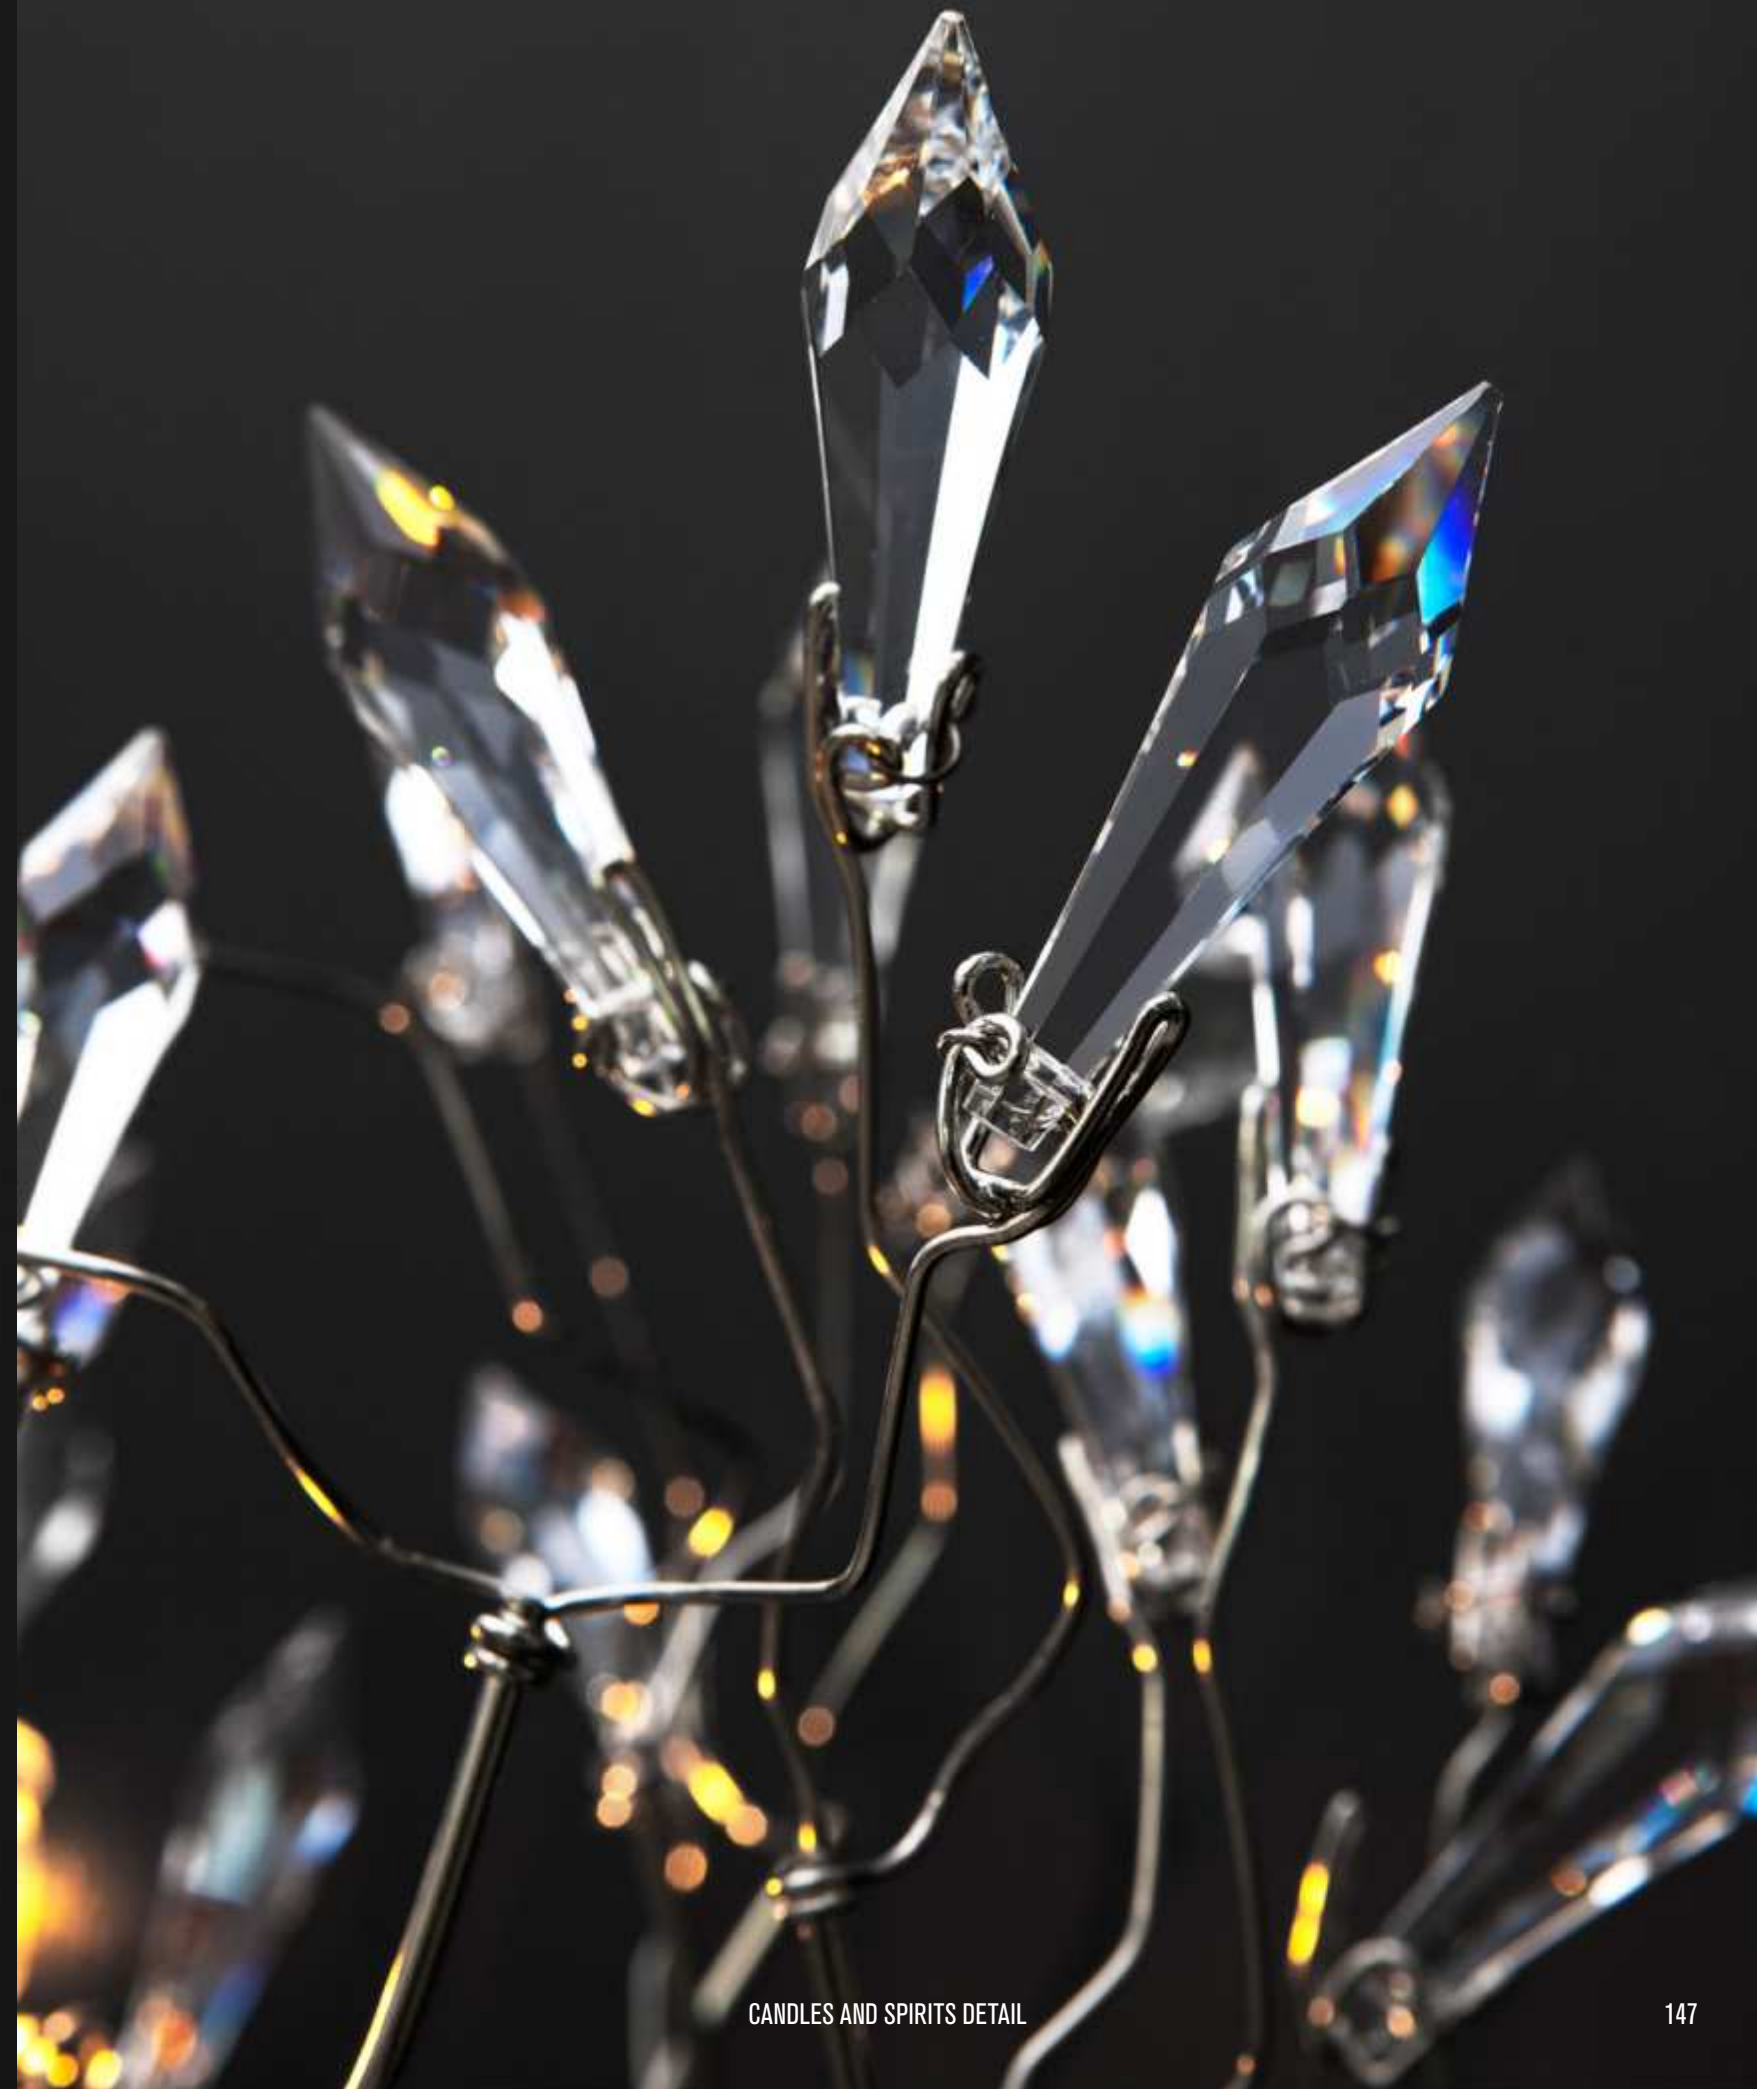

CANDLES AND SPIRITS WALL LAMP CASW40NH

Technical details page 275

CANDLES AND SPIRITS DETAIL

The single light object from our Candles and Spirits
'Squadra' is considerable bigger than its baby sister from
our collection. Because of its size, it deserves a generous
location where it can reach its full potential. A single
light object with a ceiling cover can be used on its own
or create a more lavish lighting sculpture with multiple
objects in a horizontal or vertical composition.