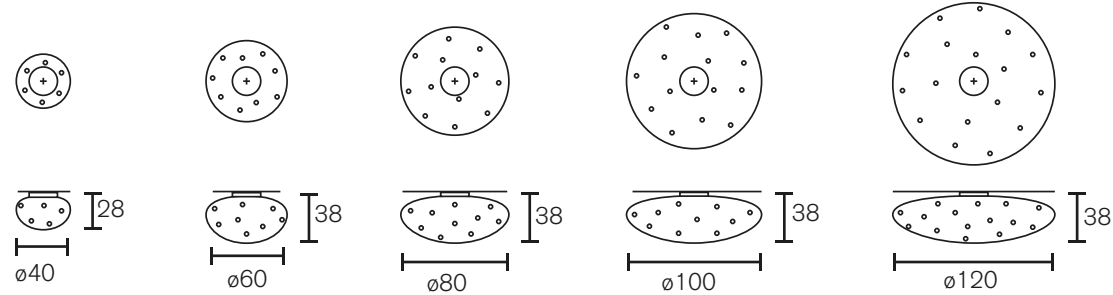

Ceiling Lamp Round

Art.nr.	Dimensions CM	Price
CWP40NH	Ø 40cm, Height 28cm, 7x G9, 4,0 kg, nickel finish	€ 2.075
CWP60NH	Ø 60cm, Height 38cm, 10x G9, 5,0 kg, nickel finish	€ 2.596
CWP80NH	Ø 80cm, Height 38cm, 13x G9, 10,0 kg, nickel finish	€ 2.905
CWP100NH	Ø 100cm, Height 38cm, 16x G9, 12,0 kg, nickel finish	€ 3.319
CWP120NH	Ø 120cm, Height 38cm, 17x G9, 16,0 kg, nickel finish	€ 3.733

Floor Lamp

Art.nr.	Dimensions CM	Price
CWF180NH	Ø 35cm, Height 185cm, 20x G9, 22,0 kg, nickel finish	€ 3.426

Wall Lamp

Art.nr.	Dimensions CM	Price
150CW1N	Width 20cm, Height 27cm, Depth 17cm, 1x E14, 3,0 kg, nickel finish	€ 915

All hanging lamps are supplied with 2 meter electrical cable, 2 meter steel cable and a ceiling shade. All floor lamps are supplied with a dimmer.

Collection Delphinium 1998

Chandelier Round

Art.nr.	Dimensions CM	Price
DC80N	Ø 80cm, Height 45cm, Length chain 170cm, 10x E14, 21,0 kg, nickel finish	€ 5.536
DC100N	Ø 100cm, Height 55cm, Length chain 170cm, 12x E14, 27,0 kg, nickel finish	€ 5.843
DC120N	Ø 120cm, Height 70cm, Length chain 170cm, 16x E14, 35,0 kg, nickel finish	€ 6.695
DC140N	Ø 140cm, Height 70cm, Length chain 170cm, 20x E14, 67,0 kg, nickel finish	€ 7.575