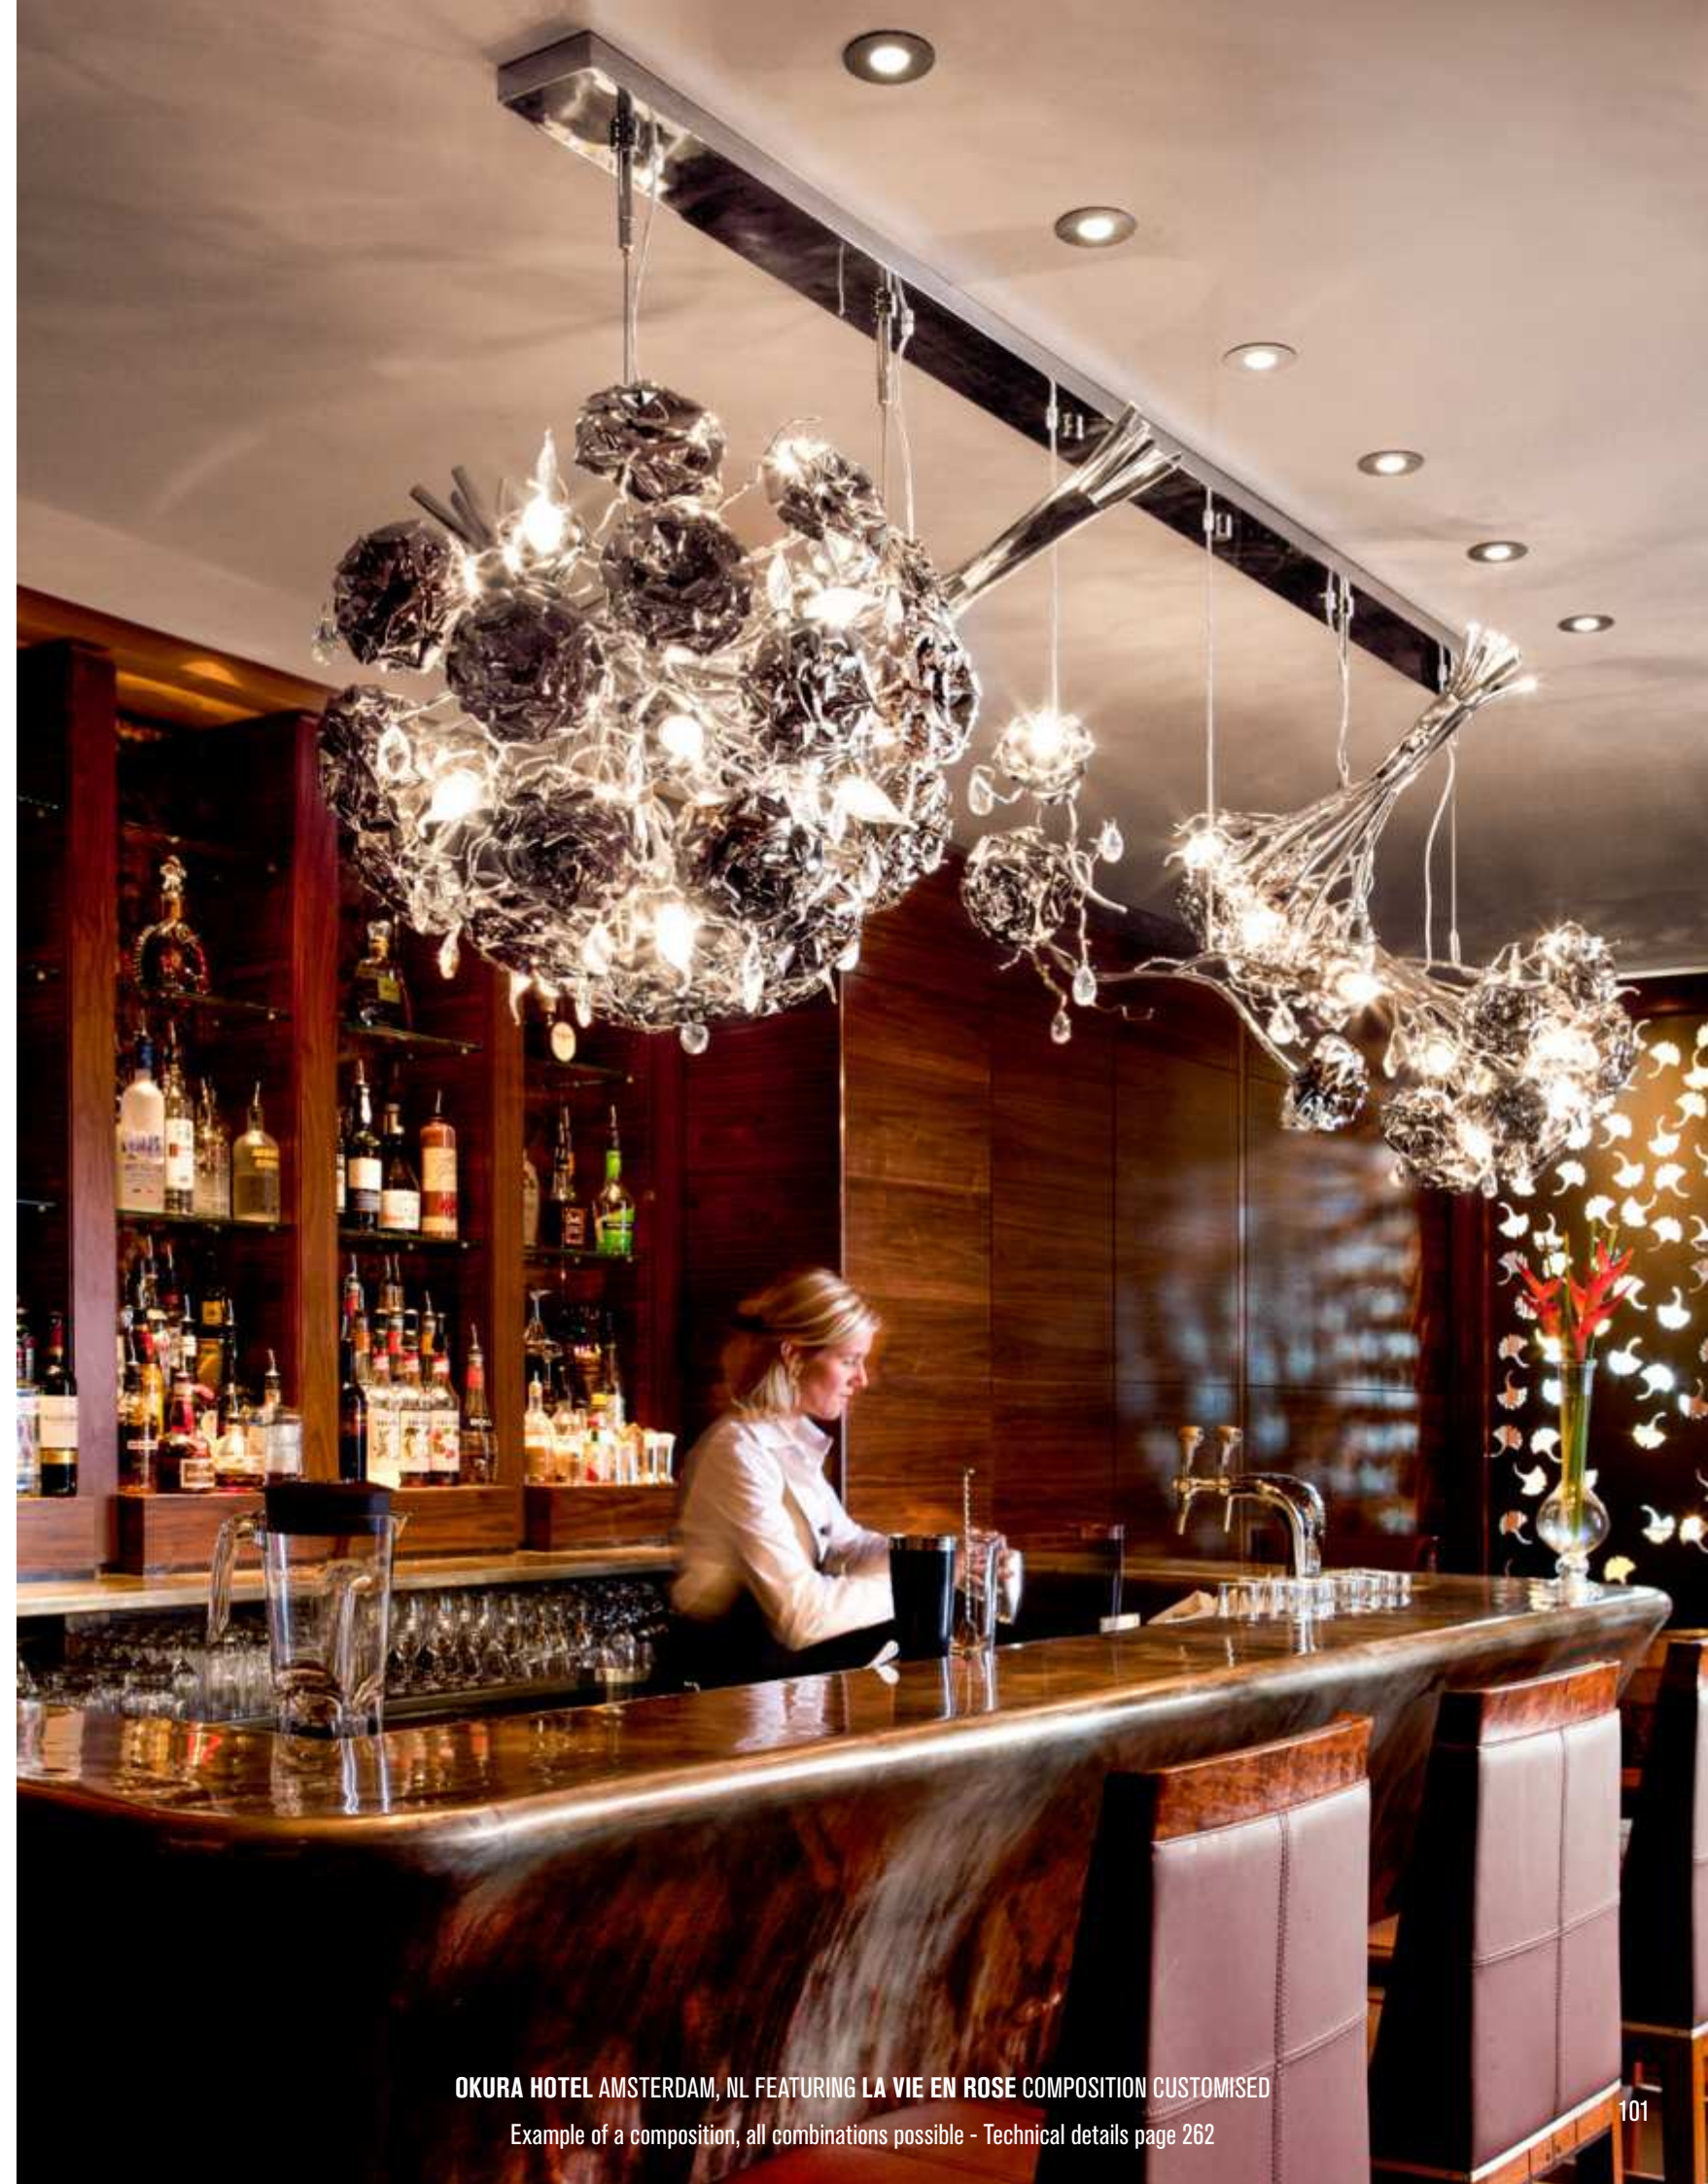

OKURA HOTEL AMSTERDAM, NL FEATURING LA VIE EN ROSE COMPOSITION CUSTOMISED

Example of a composition, all combinations possible - Technical details page 262

LA VIE EN ROSE HANGING LAMP VERHL120N

Technical details page 263