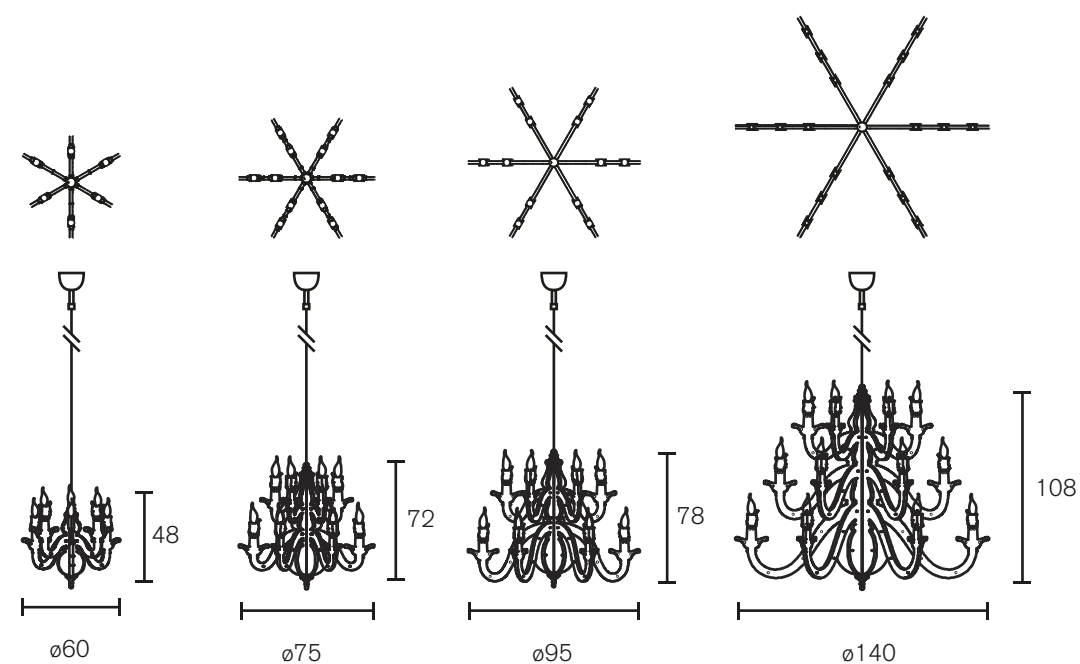

Wall Lamp

Art.nr.	Dimensions CM	Price
NWW17ST	Width 17cm, Height 31cm, Depth 10cm, 1x E14, 1,0 kg, stainless steel	€ 876

All chandeliers are supplied with 1,7 meter chain, 2 meter electrical cable and a ceiling shade. All floor- and table lamps are supplied with a dimmer.