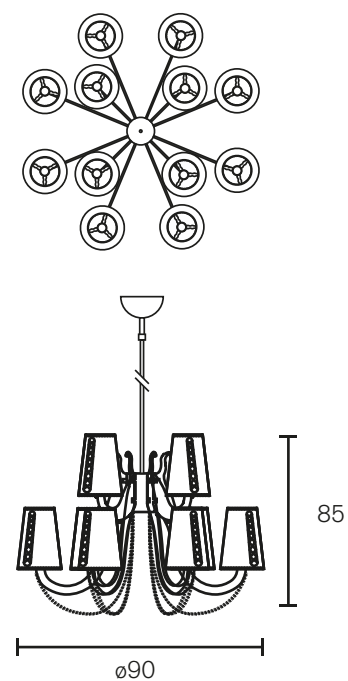

Collection Lola 2014

Chandelier With Crystals

Art.nr.	Dimensions CM	Price
LLCCR100BLM	Ø 90cm, Height 85cm, Length stem 200cm, 12x E14, 25,0 kg, black matt finish	€ 6.351
LLCCR100WM	Ø 90cm, Height 85cm, Length stem 200cm, 12x E14, 25,0 kg, white matt finish	€ 6.351
LLCCR100ST	Ø 90cm, Height 85cm, Length stem 200cm, 12x E14, 25,0 kg, stainless steel	€ 7.575

Wall Lamp

Art.nr.	Dimensions CM	Price
LLW20BLM	Width 17cm, Height 33cm, Depth 20cm, 1x E14, 3,0 kg, black matt finish	€ 1.535
LLW20WM	Width 17cm, Height 33cm, Depth 20cm, 1x E14, 3,0 kg, white matt finish	€ 1.535
LLW20ST	Width 17cm, Height 33cm, Depth 20cm, 1x E14, 3,0 kg, stainless steel	€ 1.754

The chandelier is supplied with 2 meter stem, 2 meter electrical cable and a ceiling shade. All crystals are original Swarovski crystals.

Collection Nightwatch 2014

Chandelier Round

Art.nr.	Dimensions CM	Price
NWH60ST	Ø 60cm, Height 48cm, Length chain 170cm, 6x E14, 8,5 kg, stainless steel	€ 4.256
NWH75BLM	Ø 75cm, Height 72cm, Length chain 170cm, 12x E14, 15,0 kg, black matt finish	€ 3.599
NWH75WM	Ø 75cm, Height 72cm, Length chain 170cm, 12x E14, 15,0 kg, white matt finish	€ 3.599
NWH75ST	Ø 75cm, Height 72cm, Length chain 170cm, 12x E14, 15,0 kg, stainless steel	€ 4.940
NWH95BLM	Ø 95cm, Height 78cm, Length chain 170cm, 12x E14, 18,0 kg, black matt finish	€ 3.881
NWH95WM	Ø 95cm, Height 78cm, Length chain 170cm, 12x E14, 18,0 kg, white matt finish	€ 3.881
NWH95ST	Ø 95cm, Height 78cm, Length chain 170cm, 12x E14, 18,0 kg, stainless steel	€ 5.438
NWH140ST	Ø 140cm, Height 108cm, Length chain 170cm, 18x E14, 30,0 kg, stainless steel	€ 6.705