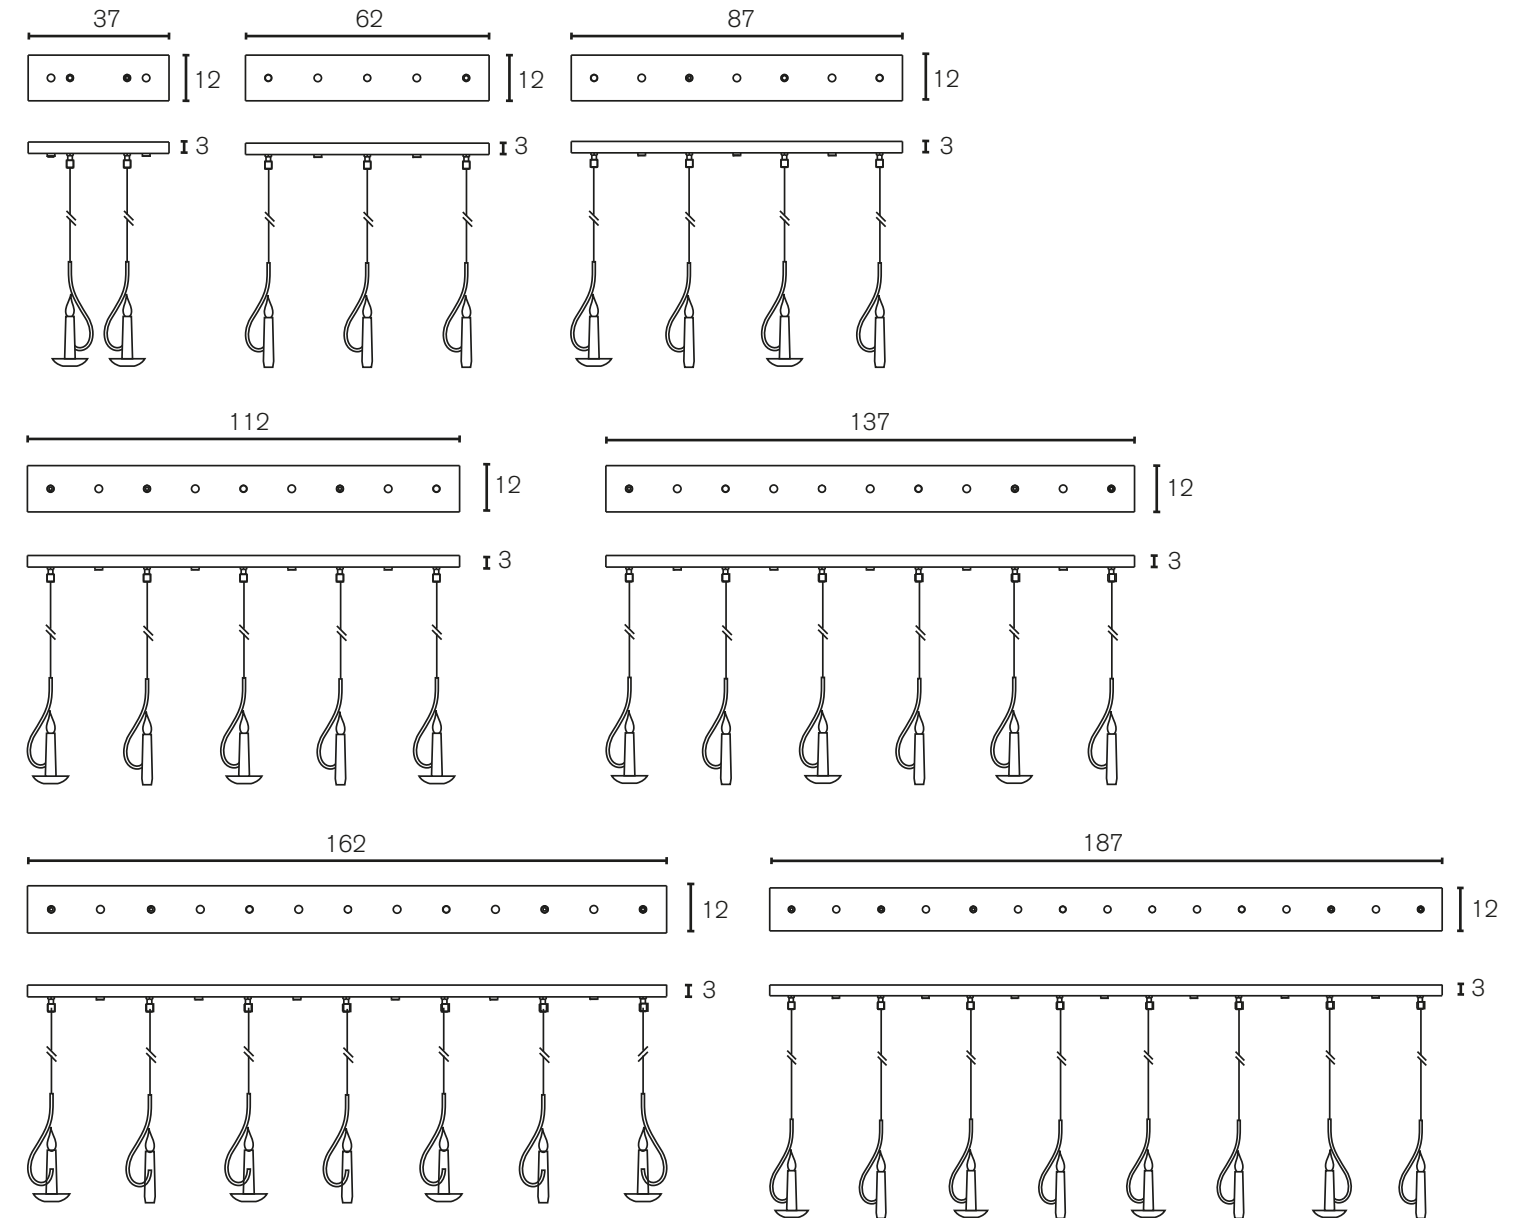

Ceiling Cover

Art.nr.	Dimensions CM	Price
FC2ILBALK	Length 37cm, Width 12cm, Height 3cm, 3,5 kg, stainless steel	€ 396
FC3ILBALK	Length 62cm, Width 12cm, Height 3cm, 3,0 kg, stainless steel	€ 680
FC4ILBALK	Length 87cm, Width 12cm, Height 3cm, 6,0 kg, stainless steel	€ 787
FC5ILBALK	Length 112cm, Width 12cm, Height 3cm, 6,5 kg, stainless steel	€ 884
FC6ILBALK	Length 137cm, Width 12cm, Height 3cm, 5,0 kg, stainless steel	€ 907
FC7ILBALK	Length 162cm, Width 12cm, Height 3cm, 5,7 kg, stainless steel	€ 1.276
FC8ILBALK	Length 187cm, Width 12cm, Height 3cm, 6,5 kg, stainless steel	€ 1.348