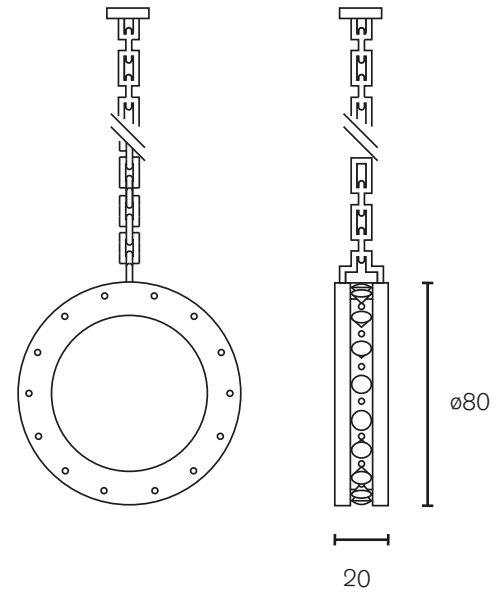

Collection Diamonds From Amsterdam 2011

Hanging Lamp

Art.nr.	Dimensions CM	Price
DFAC80ST	Ø 80cm, Width 20cm, Length chain 57cm, 14x G9, 40,0 kg, stainless steel	€ 12.439