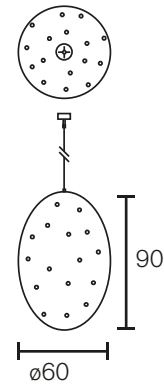

Collection Crystal Waters 1999

Hanging Lamp

Art.nr.	Dimensions CM	Price
CWH60NH	Ø 60cm, Height 90cm, Length steel cable 200cm, 16x G9, 12,0 kg, nickel finish	€ 3.402

Hanging Lamp Hood

Art.nr.	Dimensions CM	Price
CWS85NH	Ø 85cm, Height 40cm, Length steel cable 200cm, 18x G9, 18,0 kg, nickel finish	€ 5.035
CWS105NH	Ø 105cm, Height 50cm, Length steel cable 200cm, 22x G9, 27,0 kg, nickel finish	€ 5.610
CWS135NH	Ø 135cm, Height 65cm, Length steel cable 200cm, 24x G9, 42,0 kg, nickel finish	€ 6.333
CWS155NH	Ø 155cm, Height 75cm, Length steel cable 200cm, 26x G9, 55,0 kg, nickel finish	€ 7.048