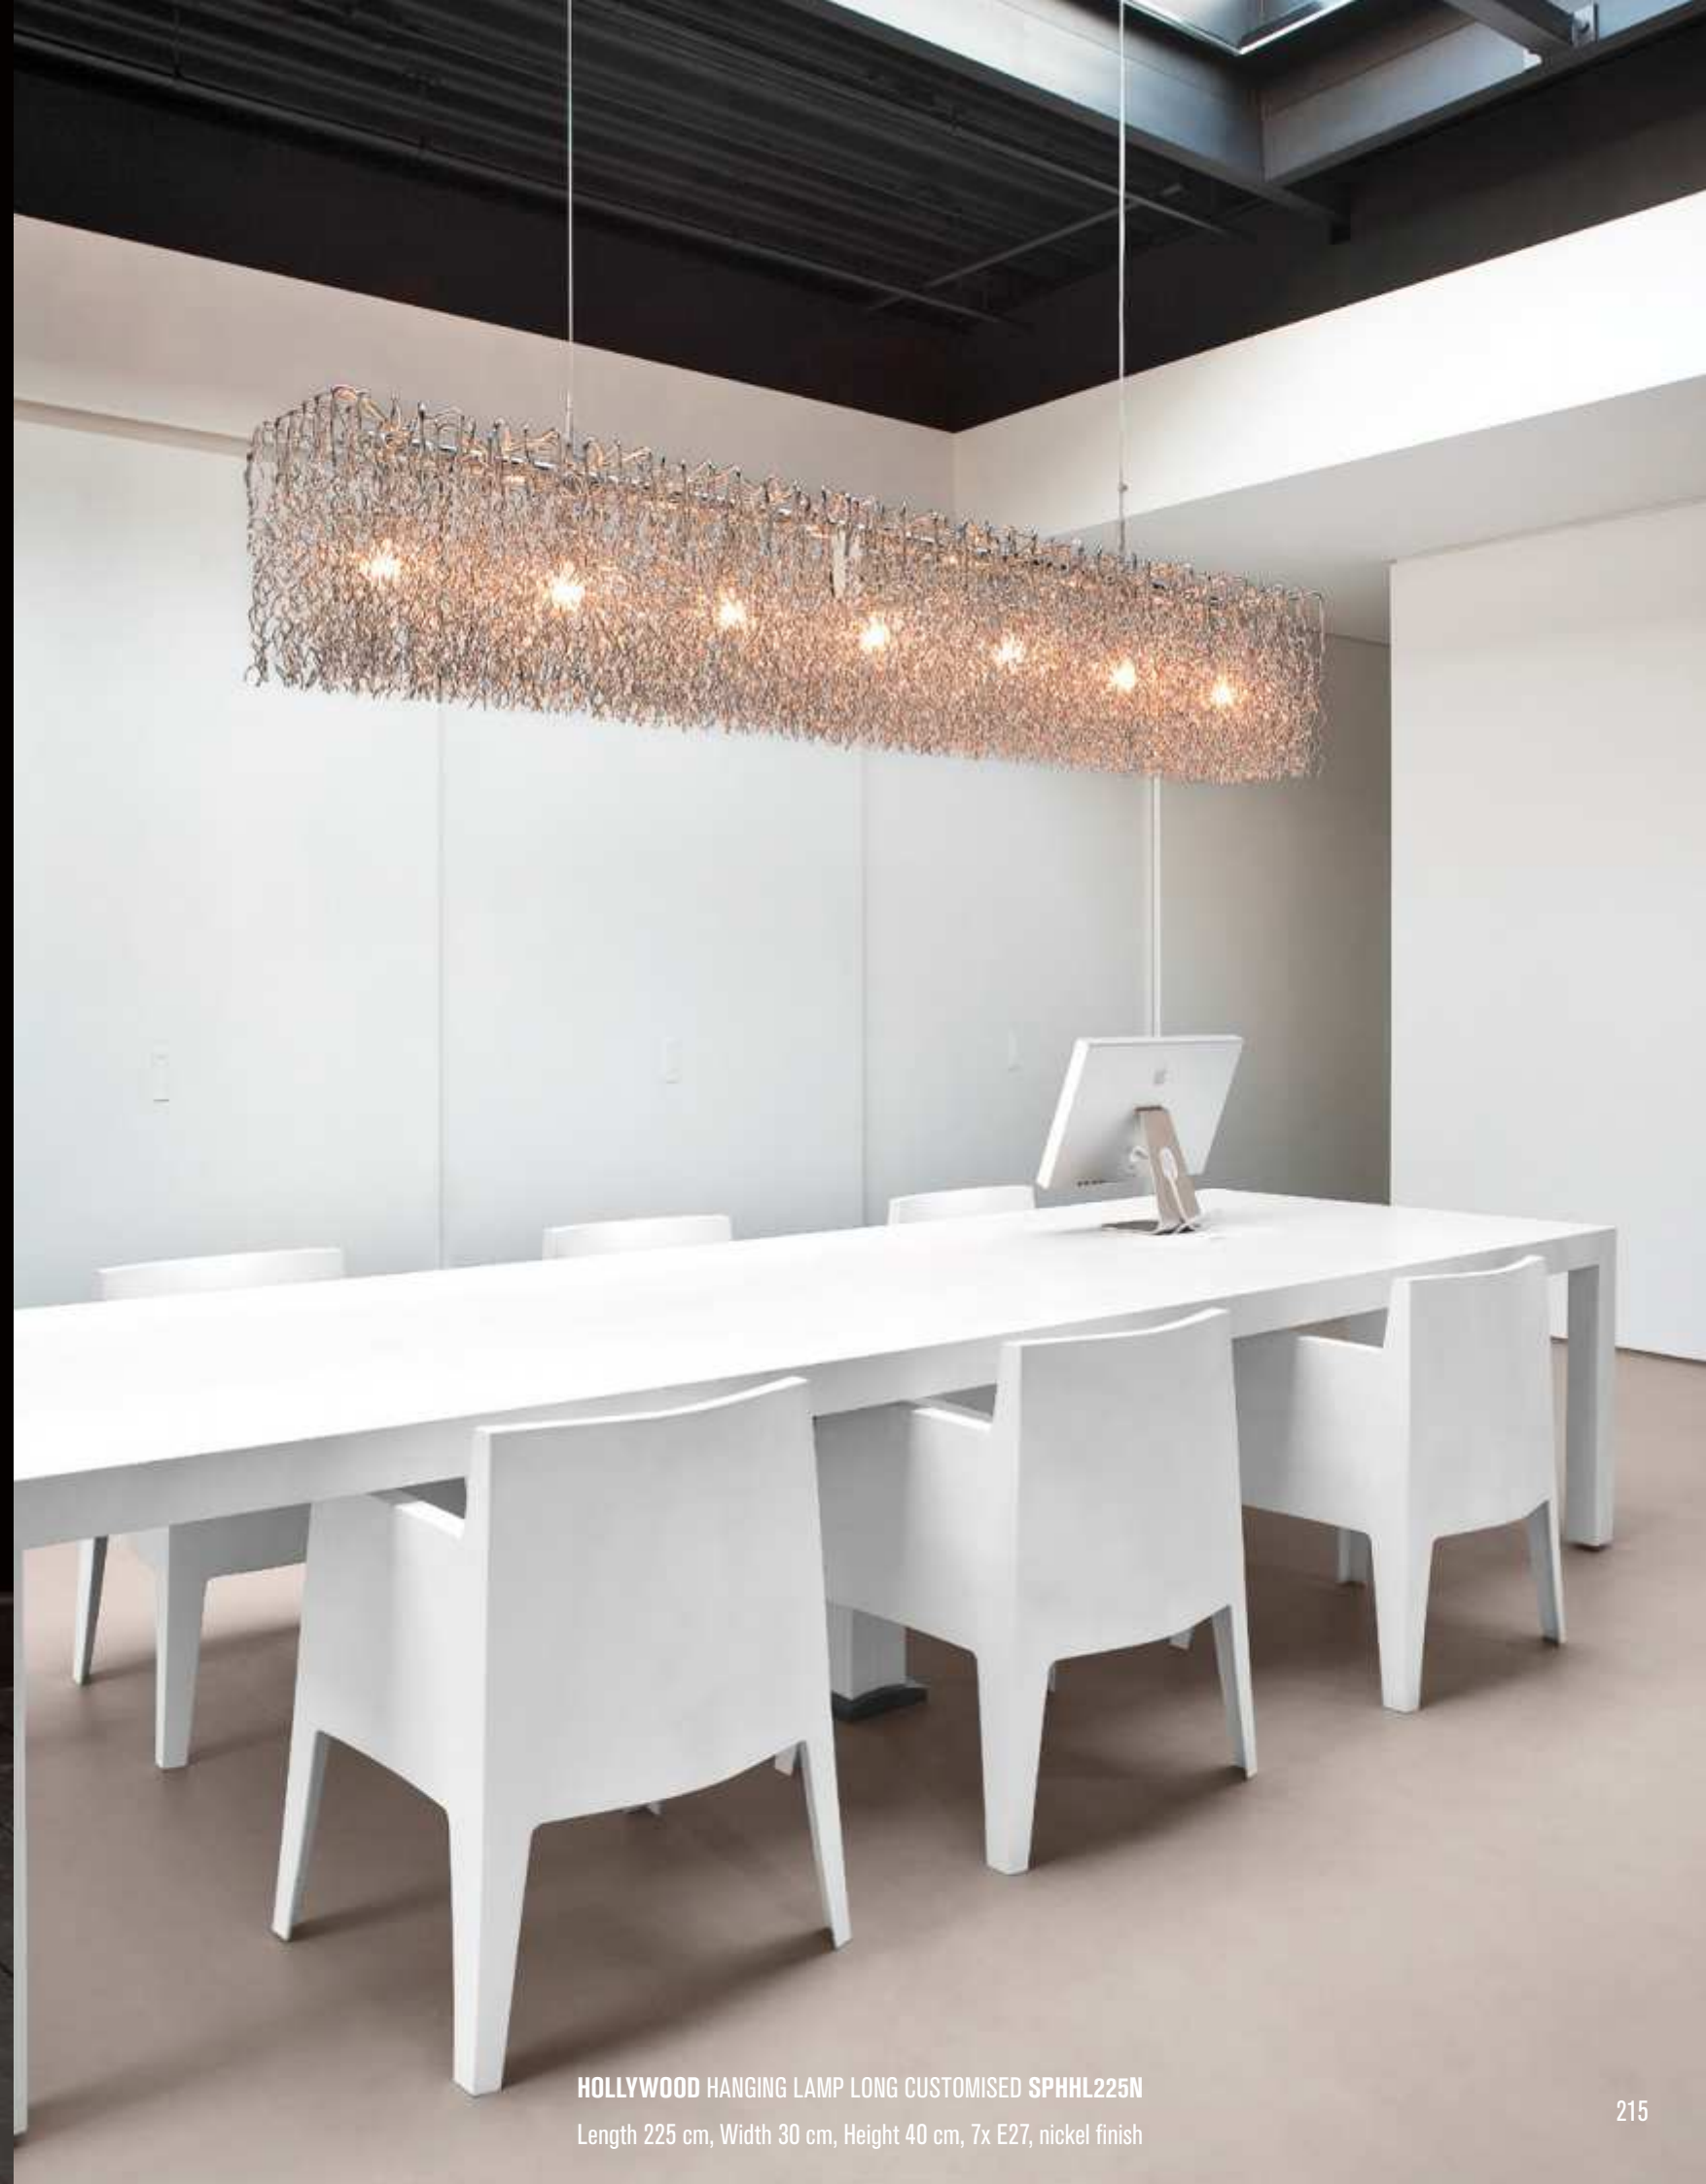

HOLLYWOOD HANGING LAMP LONG CUSTOMISED SPHHL225N
Length 225 cm, Width 30 cm, Height 40 cm, 7x E27, nickel finish