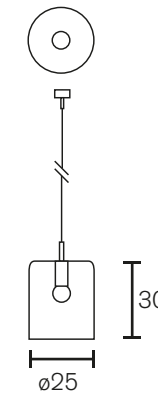

Hanging Lamp Long

Art.nr.	Dimensions CM	Price
HHL100W	Length 100cm, Width 25cm, Height 30cm, Length steel cable 200cm, 4x E27, 13,0 kg, white finish	€ 4.147
HHL100N	Length 100cm, Width 25cm, Height 30cm, Length steel cable 200cm, 4x E27, 13,0 kg, nickel finish	€ 4.147
HHL125W	Length 125cm, Width 25cm, Height 30cm, Length steel cable 200cm, 5x E27, 18,0 kg, white finish	€ 4.563
HHL125N	Length 125cm, Width 25cm, Height 30cm, Length steel cable 200cm, 5x E27, 18,0 kg, nickel finish	€ 4.563
HHL150W	Length 150cm, Width 25cm, Height 30cm, Length steel cable 200cm, 6x E27, 18,0 kg, white finish	€ 4.977
HHL150N	Length 150cm, Width 25cm, Height 30cm, Length steel cable 200cm, 6x E27, 18,0 kg, nickel finish	€ 4.977
HHL175W	Length 175cm, Width 25cm, Height 30cm, Length steel cable 200cm, 7x E27, 21,0 kg, white finish	€ 5.392
HHL175N	Length 175cm, Width 25cm, Height 30cm, Length steel cable 200cm, 7x E27, 21,0 kg, nickel finish	€ 5.392
HHL200W	Length 200cm, Width 25cm, Height 30cm, Length steel cable 200cm, 8x E27, 25,0 kg, white finish	€ 5.806
HHL200N	Length 200cm, Width 25cm, Height 30cm, Length steel cable 200cm, 8x E27, 25,0 kg, nickel finish	€ 5.806