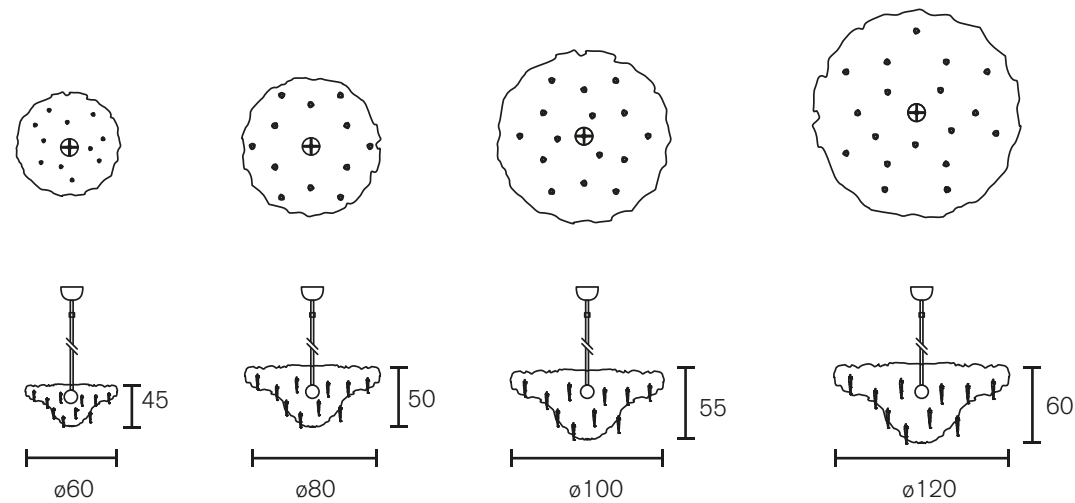

Collection Flower Power 2005

Chandelier

Art.nr.	Dimensions CM	Price
FPC120BL	Ø 120cm, Height 85cm, Length stem 200cm, 20x G9, 52,0 kg, black finish	€ 6.123
FPC120W	Ø 120cm, Height 85cm, Length stem 200cm, 20x G9, 52,0 kg, white finish	€ 6.123
FPC120N	Ø 120cm, Height 85cm, Length stem 200cm, 20x G9, 52,0 kg, nickel finish	€ 6.801

Chandelier Round Upside Down

Art.nr.	Dimensions CM	Price
FPCUSD60BL	Ø 60cm, Height 45cm, Length stem 200cm, 10x G9, 15,0 kg, black finish	€ 4.794
FPCUSD60W	Ø 60cm, Height 45cm, Length stem 200cm, 10x G9, 15,0 kg, white finish	€ 4.794
FPCUSD60N	Ø 60cm, Height 45cm, Length stem 200cm, 10x G9, 15,0 kg, nickel finish	€ 5.089
FPCUSD80BL	Ø 80cm, Height 50cm, Length stem 200cm, 12x G9, 26,0 kg, black finish	€ 5.196
FPCUSD80W	Ø 80cm, Height 50cm, Length stem 200cm, 12x G9, 26,0 kg, white finish	€ 5.196
FPCUSD80N	Ø 80cm, Height 50cm, Length stem 200cm, 12x G9, 26,0 kg, nickel finish	€ 5.766
FPCUSD100BL	Ø 100cm, Height 55cm, Length stem 200cm, 15x G9, black finish	€ 5.317
FPCUSD100W	Ø 100cm, Height 55cm, Length stem 200cm, 15x G9, white finish	€ 5.317
FPCUSD100N	Ø 100cm, Height 55cm, Length stem 200cm, 15x G9, nickel finish	€ 5.911
FPCUSD120BL	Ø 120cm, Height 60cm, Length stem 200cm, 18x G9, 49,0 kg, black finish	€ 5.449
FPCUSD120W	Ø 120cm, Height 60cm, Length stem 200cm, 18x G9, 49,0 kg, white finish	€ 5.449
FPCUSD120N	Ø 120cm, Height 60cm, Length stem 200cm, 18x G9, 49,0 kg, nickel finish	€ 6.061

All hanging lamps and chandeliers are supplied with 2 meter stem, 2 meter electrical cable and a ceiling shade.

Chandelier Oval

Art.nr.	Dimensions CM	Price
FPHO115BL	Length 115cm, Width 65cm, Height 40cm, Length stem 200cm, 12x G9, 28,0 kg, black finish	€ 4.872
FPHO115W	Length 115cm, Width 65cm, Height 40cm, Length stem 200cm, 12x G9, 28,0 kg, white finish	€ 4.872
FPHO115N	Length 115cm, Width 65cm, Height 40cm, Length stem 200cm, 12x G9, 28,0 kg, nickel finish	€ 5.420
FPHO135BL	Length 135cm, Width 65cm, Height 45cm, Length stem 200cm, 12x G9, 35,0 kg, black finish	€ 5.027
FPHO135W	Length 135cm, Width 65cm, Height 45cm, Length stem 200cm, 12x G9, 35,0 kg, white finish	€ 5.027
FPHO135N	Length 135cm, Width 65cm, Height 45cm, Length stem 200cm, 12x G9, 35,0 kg, nickel finish	€ 5.581
FPHO155BL	Length 155cm, Width 65cm, Height 45cm, Length stem 200cm, 12x G9, 40,0 kg, black finish	€ 5.107
FPHO155W	Length 155cm, Width 65cm, Height 45cm, Length stem 200cm, 12x G9, 40,0 kg, white finish	€ 5.107
FPHO155N	Length 155cm, Width 65cm, Height 45cm, Length stem 200cm, 12x G9, 40,0 kg, nickel finish	€ 5.676