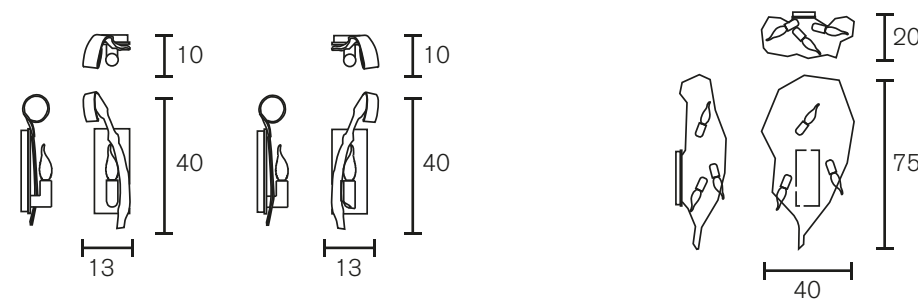

Table Lamp

Art.nr.	Dimensions CM	Price
DT40ST	Ø 40cm, Height 70cm, 3x E14, 10,0 kg, stainless steel	€ 2.069

Wall Lamp

Art.nr.	Dimensions CM	Price
DW20N-L	Width 13cm, Height 40cm, Depth 10cm, 1x E14, 3,0 kg, nickel finish, left version	€ 1.030
DW20N-R	Width 13cm, Height 40cm, Depth 10cm, 1x E14, 3,0 kg, nickel finish, right version	€ 1.030
DW35N	Width 40cm, Height 75cm, Depth 20cm, 3x E14, 7,0 kg, nickel finish	€ 1.609