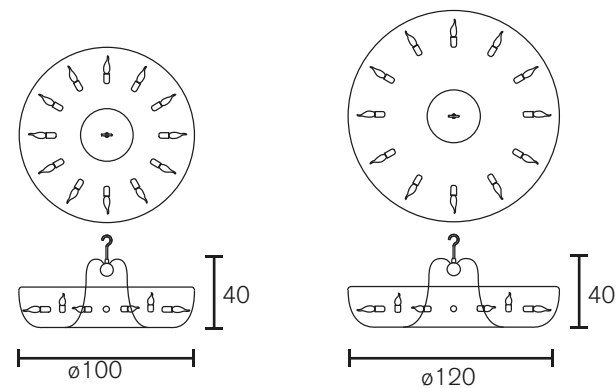

All hanging lamps are supplied with 1,7 meter chain, 2 meter electrical cable and a ceiling shade. The Hollywood Hanging Lamp Long is supplied with 2 small ceiling shades. Long ceiling shade with two steel cable connections available on request. All floor- and table lamps are supplied with a dimmer.

Chandelier Oval

Art.nr.	Dimensions CM	Price
HOC60W	Length 120cm, Width 60cm, Height 25cm, Length chain 170cm, 8x E14, 13,0 kg, white finish	€ 3.583
HOC60N	Length 120cm, Width 60cm, Height 25cm, Length chain 170cm, 8x E14, 13,0 kg, nickel finish	€ 3.978
HOC70W	Length 140cm, Width 70cm, Height 25cm, Length chain 170cm, 8x E14, 17,0 kg, white finish	€ 3.744
HOC70N	Length 140cm, Width 70cm, Height 25cm, Length chain 170cm, 8x E14, 17,0 kg, nickel finish	€ 4.156
HOC80W	Length 160cm, Width 80cm, Height 25cm, Length chain 170cm, 8x E14, 24,0 kg, white finish	€ 3.914
HOC80N	Length 160cm, Width 80cm, Height 25cm, Length chain 170cm, 8x E14, 24,0 kg, nickel finish	€ 4.353
HOC100W	Length 200cm, Width 100cm, Height 25cm, Length chain 170cm, 12x E14, 38,0 kg, white finish	€ 5.878
HOC100N	Length 200cm, Width 100cm, Height 25cm, Length chain 170cm, 12x E14, 38,0 kg, nickel finish	€ 6.529