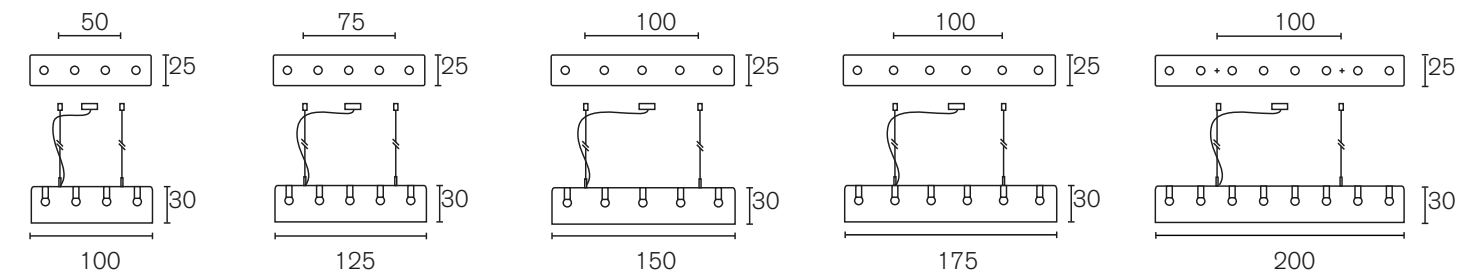

All chandeliers are supplied with 1,7 meter chain, 2 meter electrical cable and a ceiling shade. All floor- and table lamps are supplied with a dimmer.

All hanging lamps are supplied with 1,7 meter chain, 2 meter electrical cable and a ceiling shade. The Hollywood Hanging Lamp Long is supplied with 2 small ceiling shades. Long ceiling shade with two steel cable connections available on request. All floor- and table lamps are supplied with a dimmer.