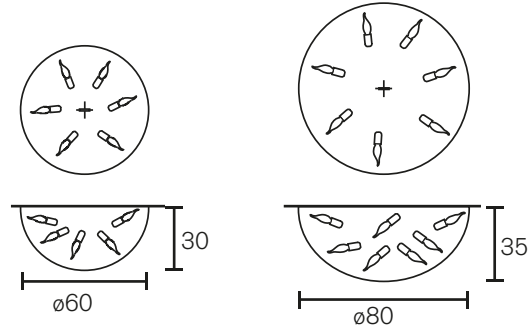

Table Lamp

Art.nr.	Dimensions CM	Price
DT40ST	Ø 40cm, Height 70cm, 3x E14, 10,0 kg, stainless steel	€ 2.069

Wall Lamp

Art.nr.	Dimensions CM	Price
DW20N-L	Width 13cm, Height 40cm, Depth 10cm, 1x E14, 3,0 kg, nickel finish, left version	€ 1.030
DW20N-R	Width 13cm, Height 40cm, Depth 10cm, 1x E14, 3,0 kg, nickel finish, right version	€ 1.030
DW35N	Width 40cm, Height 75cm, Depth 20cm, 3x E14, 7,0 kg, nickel finish	€ 1.609