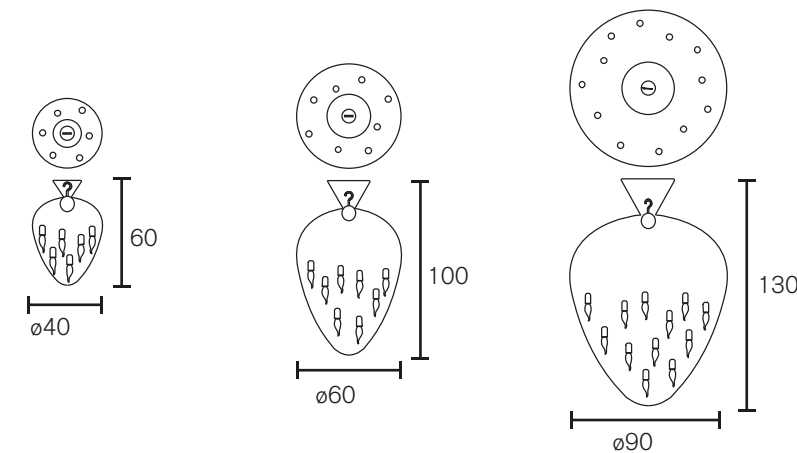

All hanging lamps are supplied with 1,7 meter chain, 2 meter electrical cable and a ceiling shade. The Hollywood Hanging Lamp Long is supplied with 2 small ceiling shades. Long ceiling shade with two steel cable connections available on request. All floor- and table lamps are supplied with a dimmer.