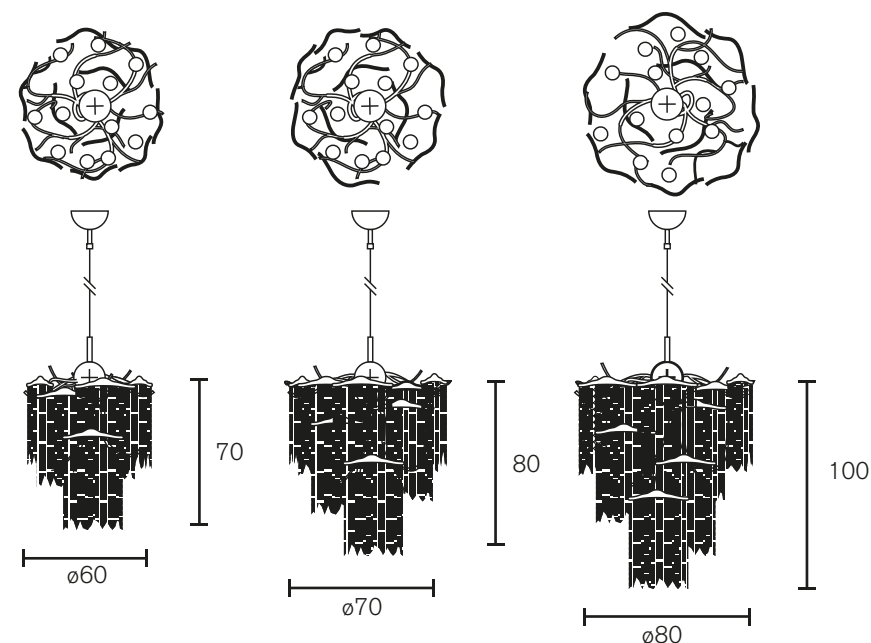

Collection Arthur 2014

Chandelier Conical

Art.nr.	Dimensions CM	Price
ARCC60N	Ø 60cm, Height 70cm, Length chain 170cm, 8x E14, 30,0 kg, nickel finish	€ 5.616
ARCC70N	Ø 70cm, Height 80cm, Length chain 170cm, 12x E14, 35,0 kg, nickel finish	€ 6.142
ARCC80N	Ø 80cm, Height 100cm, Length chain 170cm, 14x E14, 40,0 kg, nickel finish	€ 6.844

Chandelier Oval

Art.nr.	Dimensions CM	Price
AROC120N	Length 120cm, Width 60cm, Height 55cm, Length chain 170cm, 12x E14, 35,0 kg, nickel finish	€ 6.142
AROC140N	Length 140cm, Width 60cm, Height 55cm, Length chain 170cm, 12x E14, 36,0 kg, nickel finish	€ 6.532
AROC160N	Length 160cm, Width 60cm, Height 55cm, Length chain 170cm, 16x E14, 45,0 kg, nickel finish	€ 6.844
AROC180N	Length 180cm, Width 60cm, Height 55cm, Length chain 170cm, 16x E14, 47,0 kg, nickel finish	€ 7.194