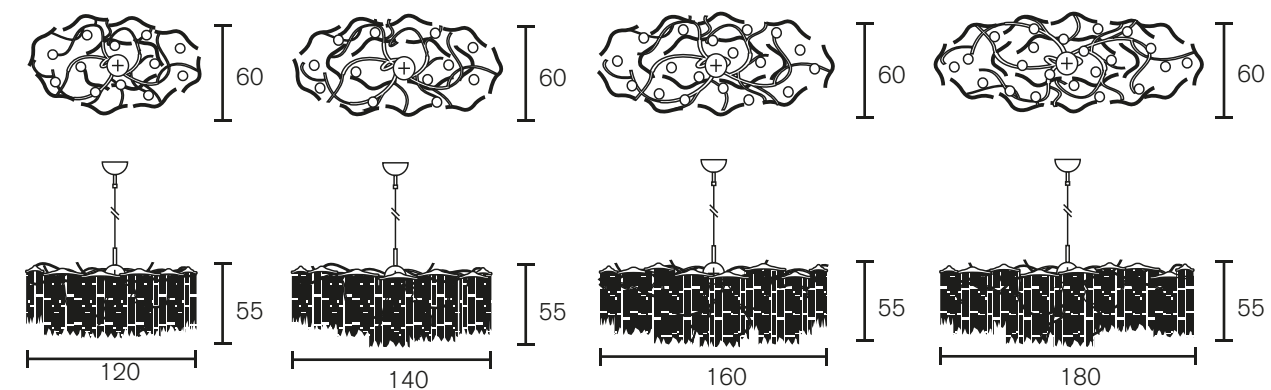

Collection Arthur 2014

Chandelier Conical

Art.nr.	Dimensions CM	Price
ARCC60N	Ø 60cm, Height 70cm, Length chain 170cm, 8x E14, 30,0 kg, nickel finish	€ 5.616
ARCC70N	Ø 70cm, Height 80cm, Length chain 170cm, 12x E14, 35,0 kg, nickel finish	€ 6.142
ARCC80N	Ø 80cm, Height 100cm, Length chain 170cm, 14x E14, 40,0 kg, nickel finish	€ 6.844

Chandelier Oval

Art.nr.	Dimensions CM	Price
AROC120N	Length 120cm, Width 60cm, Height 55cm, Length chain 170cm, 12x E14, 35,0 kg, nickel finish	€ 6.142
AROC140N	Length 140cm, Width 60cm, Height 55cm, Length chain 170cm, 12x E14, 36,0 kg, nickel finish	€ 6.532
AROC160N	Length 160cm, Width 60cm, Height 55cm, Length chain 170cm, 16x E14, 45,0 kg, nickel finish	€ 6.844
AROC180N	Length 180cm, Width 60cm, Height 55cm, Length chain 170cm, 16x E14, 47,0 kg, nickel finish	€ 7.194

Chandelier Round

Art.nr.	Dimensions CM	Price
ARC80N	Ø 80cm, Height 50cm, Length chain 170cm, 12x E14, 30,0 kg, nickel finish	€ 6.844
ARC100N	Ø 100cm, Height 55cm, Length chain 170cm, 14x E14, 40,0 kg, nickel finish	€ 7.369
ARC120N	Ø 120cm, Height 70cm, Length chain 170cm, 16x E14, 60,0 kg, nickel finish	€ 8.421

Ceiling Lamp Round

Art.nr.	Dimensions CM	Price
ARP60N	Ø 60cm, Height 45cm, 4x E14, 25,0 kg, nickel finish	€ 3.686
ARP80N	Ø 80cm, Height 45cm, 6x E14, 27,0 kg, nickel finish	€ 4.300

All chandeliers are supplied with 1,7 meter chain, 2 meter electrical cable and a ceiling shade. All floor- and table lamps are supplied with a dimmer.

All chandeliers are supplied with 1,7 meter chain, 2 meter electrical cable and a ceiling shade. All floor- and table lamps are supplied with a dimmer.