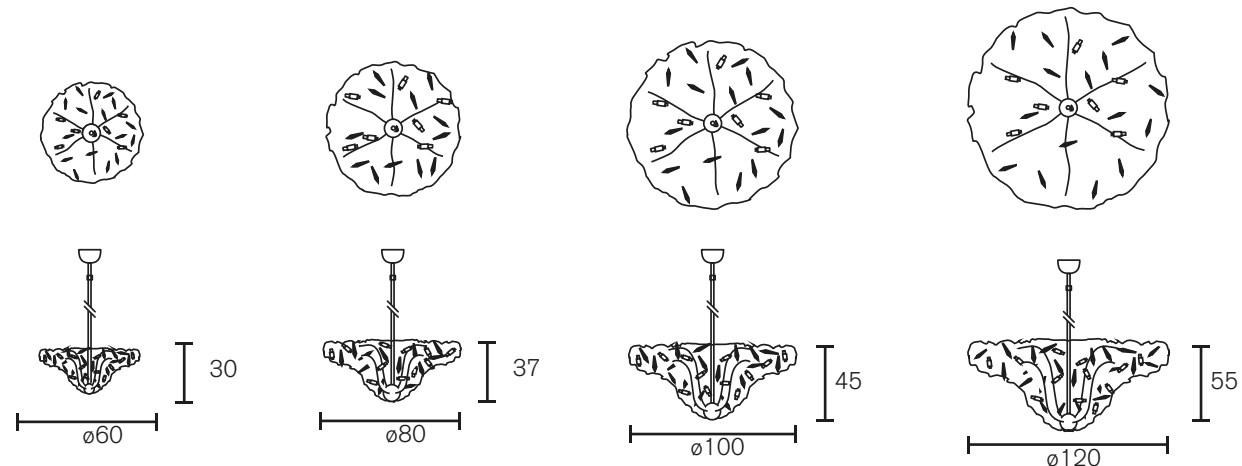

Chandelier Round Upside-down

Art.nr.	Dimensions CM	Price
ILCUSD60BL	Ø 60cm, Height 30cm, Length stem 200cm, 10x G9, 28,0 kg, black finish	€ 4.794
ILCUSD60W	Ø 60cm, Height 30cm, Length stem 200cm, 10x G9, 28,0 kg, white finish	€ 4.794
ILCUSD60N	Ø 60cm, Height 30cm, Length stem 200cm, 10x G9, 28,0 kg, nickel finish	€ 5.089
ILCUSD80BL	Ø 80cm, Height 37cm, Length stem 200cm, 12x G9, 29,5 kg, black finish	€ 5.181
ILCUSD80W	Ø 80cm, Height 37cm, Length stem 200cm, 12x G9, 29,5 kg, white finish	€ 5.181
ILCUSD80N	Ø 80cm, Height 37cm, Length stem 200cm, 12x G9, 29,5 kg, nickel finish	€ 5.756
ILCUSD100BL	Ø 100cm, Height 45cm, Length stem 200cm, 15x G9, 36,0 kg, black finish	€ 5.317
ILCUSD100W	Ø 100cm, Height 45cm, Length stem 200cm, 15x G9, 36,0 kg, white finish	€ 5.317
ILCUSD100N	Ø 100cm, Height 45cm, Length stem 200cm, 15x G9, 36,0 kg, nickel finish	€ 5.907
ILCUSD120BL	Ø 120cm, Height 55cm, Length stem 200cm, 18x G9, 46,0 kg, black finish	€ 5.449
ILCUSD120W	Ø 120cm, Height 55cm, Length stem 200cm, 18x G9, 46,0 kg, white finish	€ 5.449
ILCUSD120N	Ø 120cm, Height 55cm, Length stem 200cm, 18x G9, 46,0 kg, nickel finish	€ 7.311

Chandelier Oval

Art.nr.	Dimensions CM	Price
ILCO115BL	Length 115cm, Width 65cm, Height 40cm, Length stem 200cm, 12x G9, 27,0 kg, black finish	€ 5.181
ILCO115W	Length 115cm, Width 65cm, Height 40cm, Length stem 200cm, 12x G9, 27,0 kg, white finish	€ 5.181
ILCO115N	Length 115cm, Width 65cm, Height 40cm, Length stem 200cm, 12x G9, 27,0 kg, nickel finish	€ 5.756
ILCO135BL	Length 135cm, Width 65cm, Height 45cm, Length stem 200cm, 12x G9, 30,0 kg, black finish	€ 5.317
ILCO135W	Length 135cm, Width 65cm, Height 45cm, Length stem 200cm, 12x G9, 30,0 kg, white finish	€ 5.317
ILCO135N	Length 135cm, Width 65cm, Height 45cm, Length stem 200cm, 12x G9, 30,0 kg, nickel finish	€ 5.907
ILCO155BL	Length 155cm, Width 65cm, Height 45cm, Length stem 200cm, 12x G9, 40,0 kg, black finish	€ 5.449
ILCO155W	Length 155cm, Width 65cm, Height 45cm, Length stem 200cm, 12x G9, 40,0 kg, white finish	€ 5.449
ILCO155N	Length 155cm, Width 65cm, Height 45cm, Length stem 200cm, 12x G9, 40,0 kg, nickel finish	€ 6.051