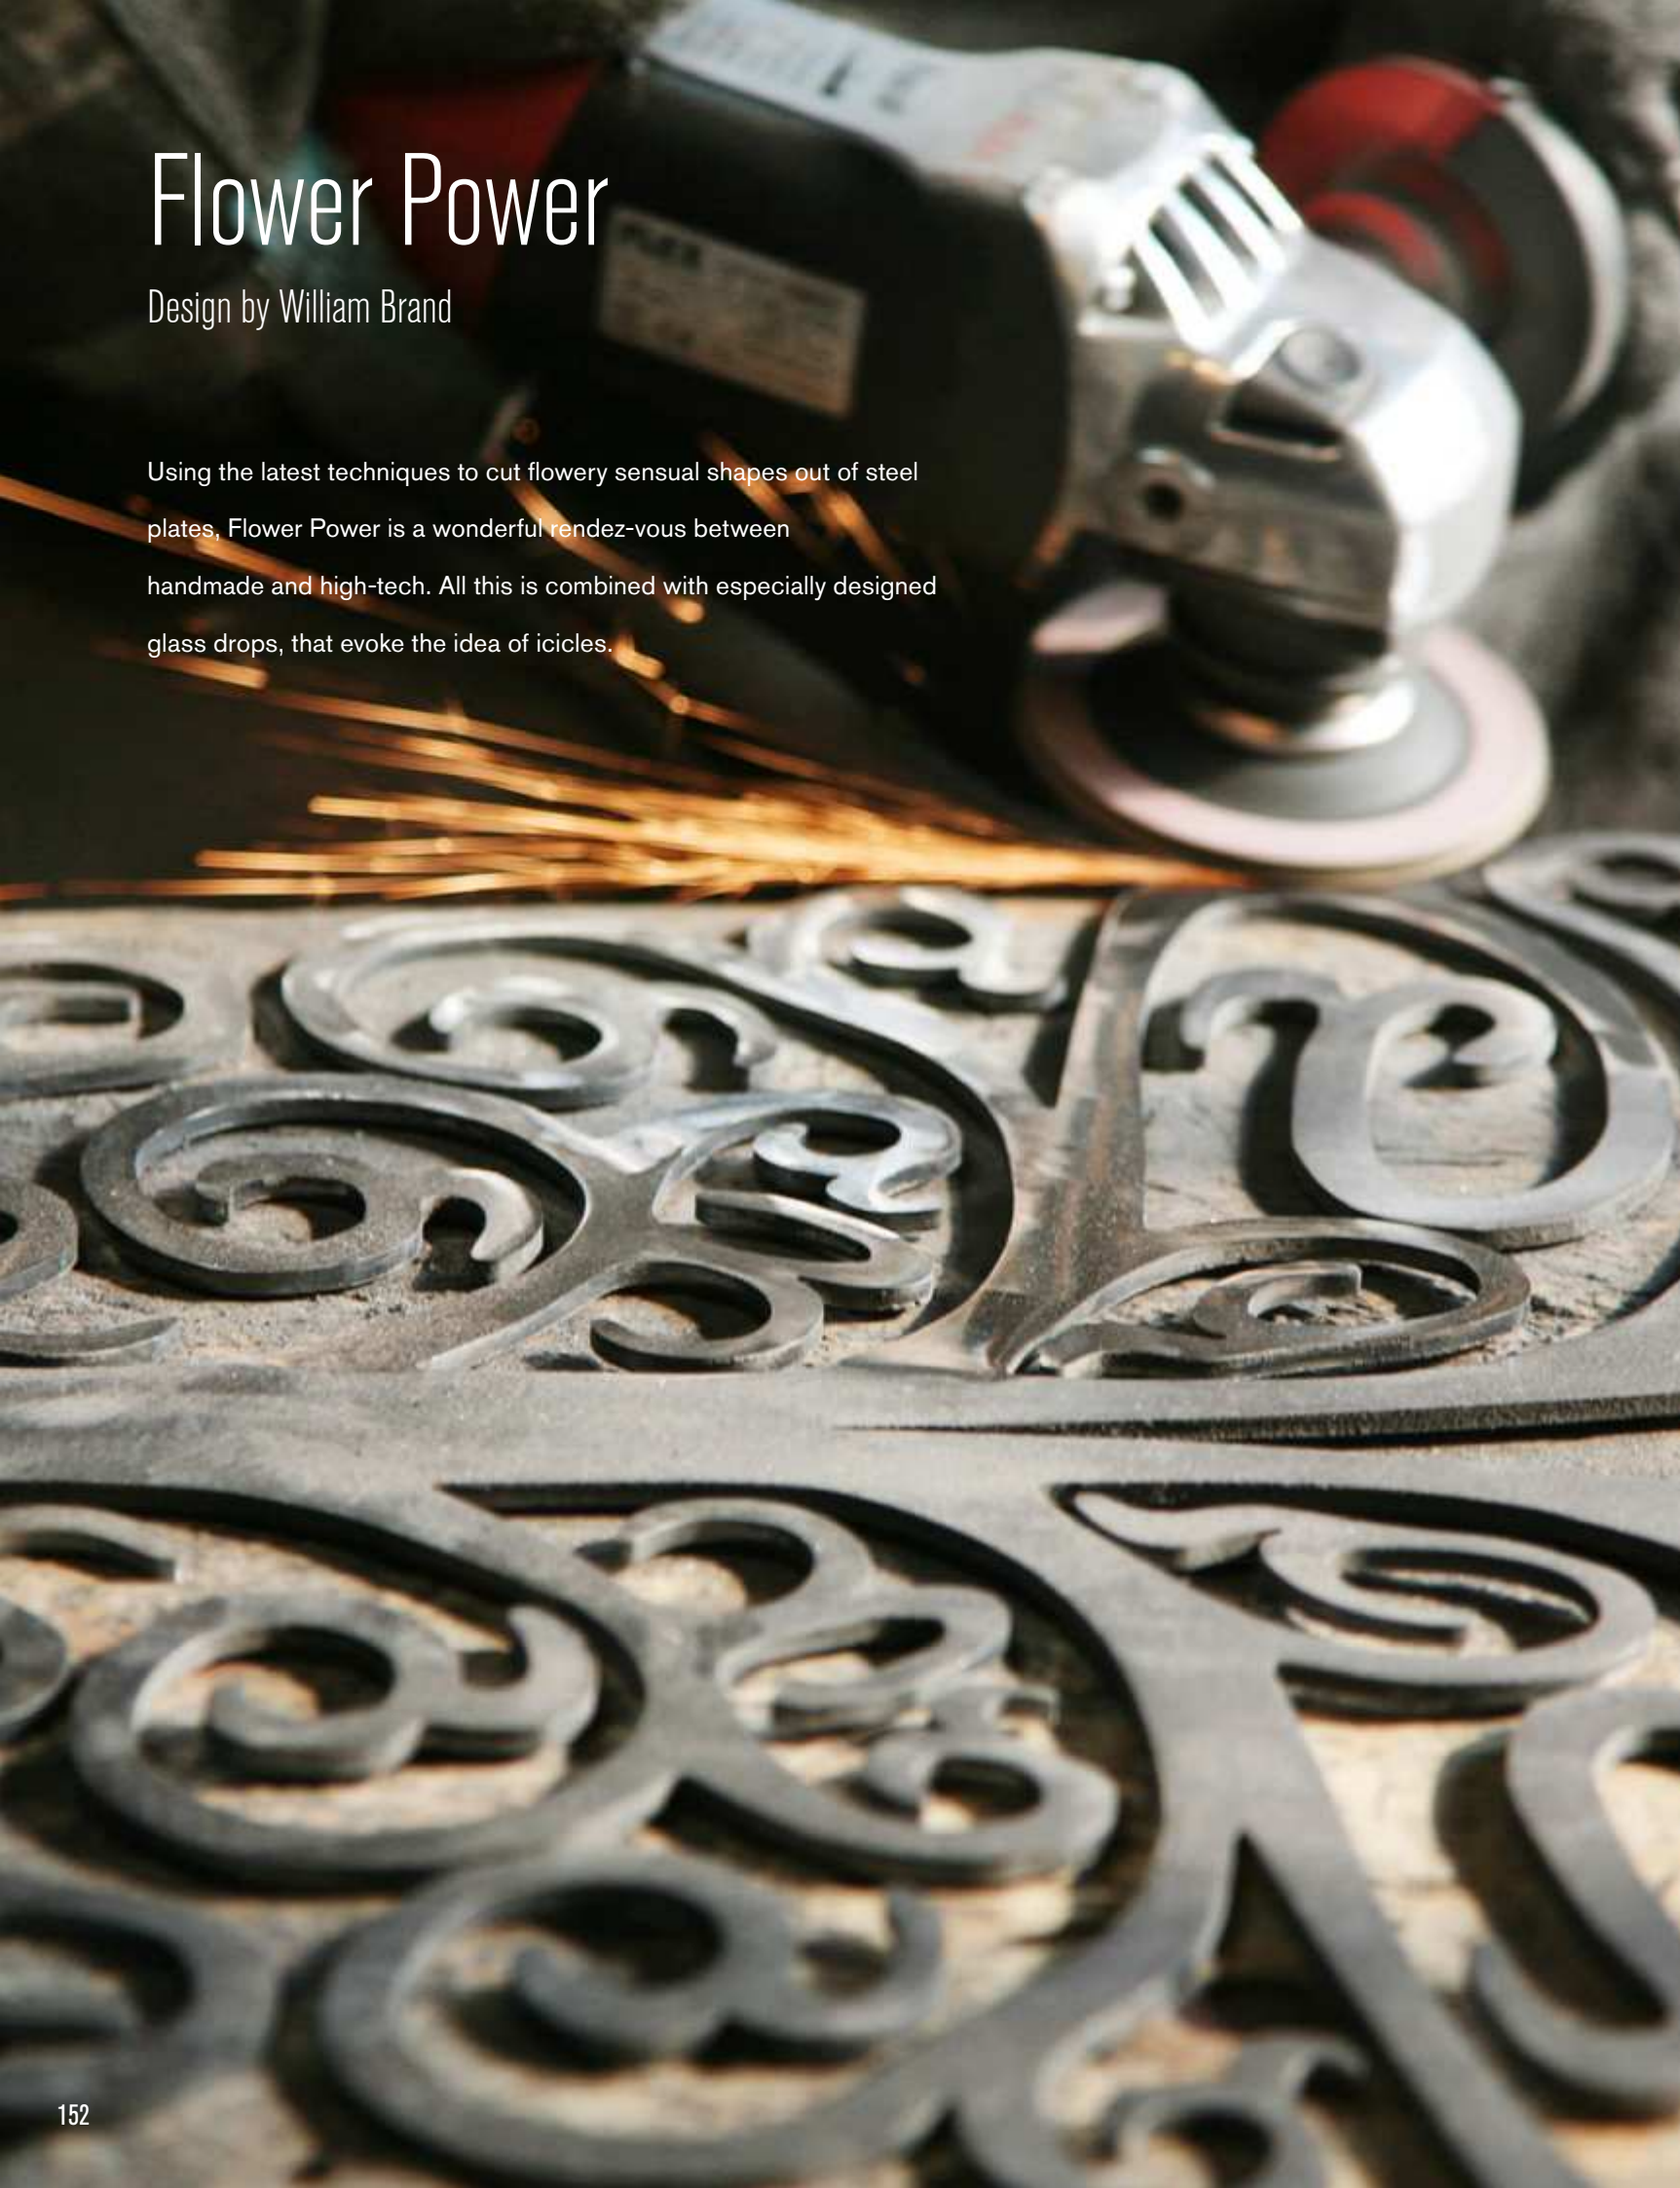

CANDLES AND SPIRITS 'SQUADRA' SINGLE 50CASHN

Technical details page 275

INSPIRATION RENDERING FEATURING CANDLES AND SPIRITS 'SQUADRA' COMPOSITION WITH 10 SINGLES

Flower Power

Design by William Brand

Using the latest techniques to cut flowery sensual shapes out of steel plates, Flower Power is a wonderful rendez-vous between handmade and high-tech. All this is combined with especially designed glass drops, that evoke the idea of icicles.