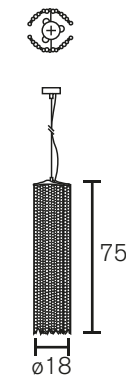

Ceiling Lamp

Art.nr.	Dimensions CM	Price
VP60N	Ø 60cm, Height 45cm, 4x E14, 13,0 kg, nickel finish	€ 3.686
VP80N	Ø 80cm, Height 45cm, 6x E14, 20,0 kg, nickel finish	€ 4.300

All chandeliers are supplied with 1,7 meter chain, 2 meter electrical cable and a ceiling shade. All floor- and table lamps are supplied with a dimmer.

Hanging Lamp

Art.nr.	Dimensions CM	Price
VC18N	Ø 18cm, Height 75cm, Length steel cable 200cm, 3x E14, 7,0 kg, nickel finish	€ 1.908

Floor Lamp

Art.nr.	Dimensions CM	Price
VF190N	Ø 30cm, Height 190cm, 5x E14, 27,0 kg, nickel finish	€ 4.037