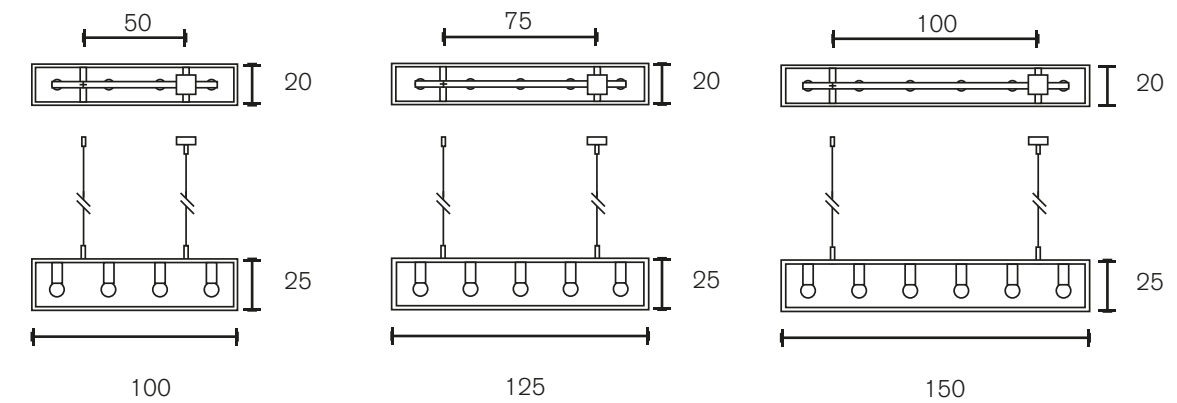

All hanging lamps are supplied with 2 meter steel- and electrical cable and 2 ceiling shades. Long ceiling shade with two steel cable connections available on request.