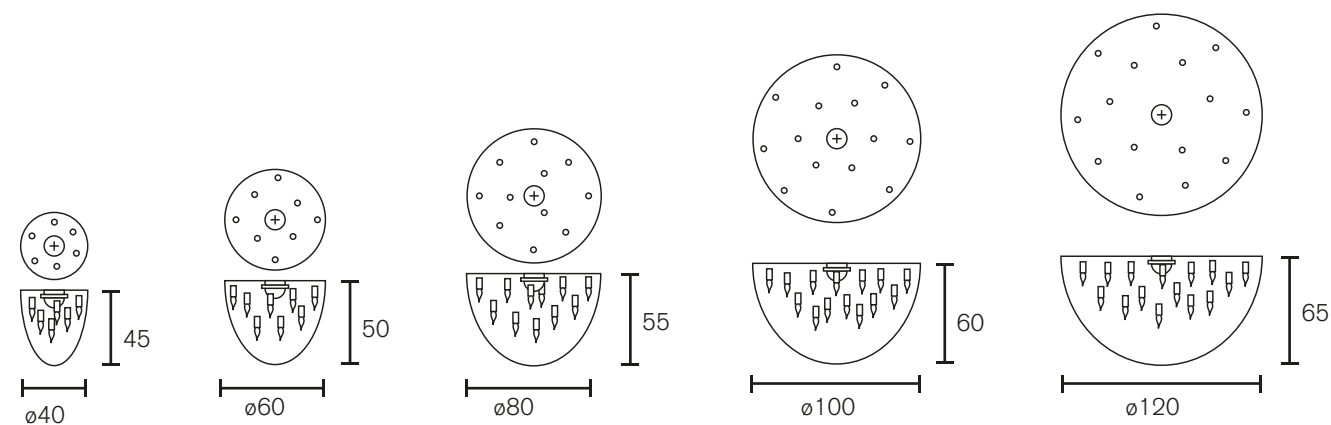

Ceiling Chandelier Glass

Art.nr.	Dimensions CM	Price
HPGL40N	Ø 40cm, Height 45cm, 6x E14, 15,0 kg, nickel finish	€ 3.245
HPGL60N	Ø 60cm, Height 50cm, 8x E14, 22,0 kg, nickel finish	€ 3.786
HPGL80N	Ø 80cm, Height 55cm, 11x E14, 28,0 kg, nickel finish	€ 4.532
HPGL100N	Ø 100cm, Height 60cm, 14x E14, 42,0 kg, nickel finish	€ 5.408
HPGL120N	Ø 120cm, Height 65cm, 15x E14, 60,0 kg, nickel finish	€ 6.386

Ceiling Chandelier Glass High

Art.nr.	Dimensions CM	Price
HPGLH60N	Ø 60cm, Height 60cm, 8x E14, 23,0 kg, nickel finish	€ 4.028
HPGLH80N	Ø 80cm, Height 80cm, 12x E14, 34,0 kg, nickel finish	€ 4.876