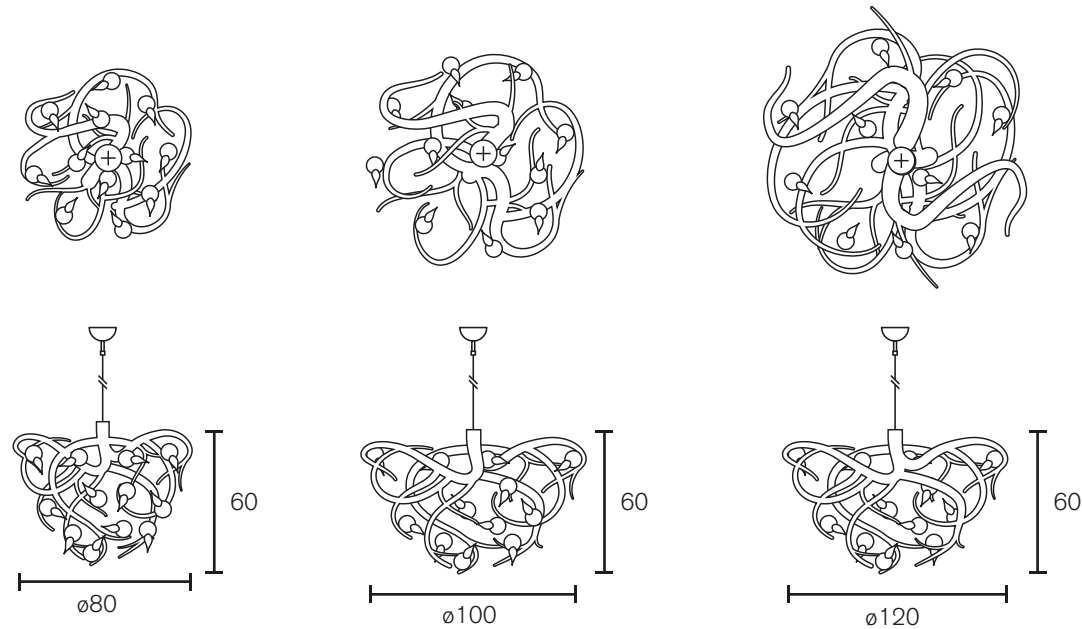

Art.nr.	Dimensions CM	Price
EVEC80BLM	Ø 80cm, Height 60cm, Length chain 170cm, 12x E14, 11,0 kg, black matt finish	€ 4.429
EVEC80WM	Ø 80cm, Height 60cm, Length chain 170cm, 12x E14, 11,0 kg, white matt finish	€ 4.429
EVEC80B	Ø 80cm, Height 60cm, Length chain 170cm, 12x E14, 11,0 kg, bronze finish	€ 4.429
EVEC80N	Ø 80cm, Height 60cm, Length chain 170cm, 12x E14, 11,0 kg, nickel finish	€ 4.983
EVEC80COP	Ø 80cm, Height 60cm, Length chain 170cm, 12x E14, 11,0 kg, copper finish	€ 6.678
EVEC80BR	Ø 80cm, Height 60cm, Length chain 170cm, 12x E14, 11,0 kg, brass finish	€ 6.678
EVEC100BLM	Ø 100cm, Height 60cm, Length chain 170cm, 14x E14, 13,0 kg, black matt finish	€ 4.675
EVEC100WM	Ø 100cm, Height 60cm, Length chain 170cm, 14x E14, 13,0 kg, white matt finish	€ 4.675
EVEC100B	Ø 100cm, Height 60cm, Length chain 170cm, 14x E14, 13,0 kg, bronze finish	€ 4.675
EVEC100N	Ø 100cm, Height 60cm, Length chain 170cm, 14x E14, 13,0 kg, nickel finish	€ 5.259
EVEC100COP	Ø 100cm, Height 60cm, Length chain 170cm, 14x E14, 13,0 kg, copper finish	€ 6.942
EVEC100BR	Ø 100cm, Height 60cm, Length chain 170cm, 14x E14, 13,0 kg, brass finish	€ 6.942
EVEC120BLM	Ø 120cm, Height 60cm, Length chain 170cm, 14x E14, 15,0 kg, black matt finish	€ 4.956
EVEC120WM	Ø 120cm, Height 60cm, Length chain 170cm, 14x E14, 15,0 kg, white matt finish	€ 4.956
EVEC120B	Ø 120cm, Height 60cm, Length chain 170cm, 14x E14, 15,0 kg, bronze finish	€ 4.956
EVEC120N	Ø 120cm, Height 60cm, Length chain 170cm, 14x E14, 15,0 kg, nickel finish	€ 5.724
EVEC120COP	Ø 120cm, Height 60cm, Length chain 170cm, 14x E14, 15,0 kg, copper finish	€ 7.208
EVEC120BR	Ø 120cm, Height 60cm, Length chain 170cm, 14x E14, 15,0 kg, brass finish	€ 7.208