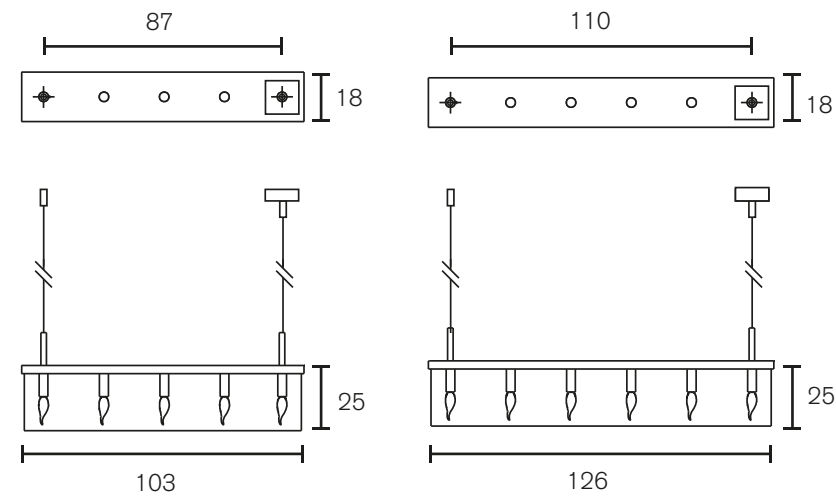

Collection Broom 2001

Hanging Lamp

Art.nr.	Dimensions CM	Price
BC103ST	Length 103cm, Width 18cm, Height 25cm, Length steel cable 200cm, 5x E14, 18,0 kg, stainless steel	€ 4.252
BC126ST	Length 126cm, Width 18cm, Height 25cm, Length steel cable 200cm, 6x E14, 22,0 kg, stainless steel	€ 4.765

Floor Lamp

Art.nr.	Dimensions CM	Price
BF195ST	Length 22cm, Width 22cm, Height 195cm, 1x E27, 32,0 kg, stainless steel	€ 2.800

Wall Lamp

Art.nr.	Dimensions CM	Price
BW13ST	Width 13cm, Height 32cm, Depth 17cm, 1x E14, 3,0 kg, stainless steel	€ 1.173

All hanging lamps are supplied with 2 meter steel- and electrical cable and 2 ceiling shades. Long ceiling shade with two steel cable connections available on request.

Collection Rhapsody In Blue 2000

Hanging Lamp

Art.nr.	Dimensions CM	Price
RH100ST	Length 100cm, Width 20cm, Height 25cm, Length steel cable 200cm, 4x E27, 25,0 kg, stainless steel	€ 4.909
RH125ST	Length 125cm, Width 20cm, Height 25cm, Length steel cable 200cm, 5x E27, 30,0 kg, stainless steel	€ 5.196
RH150ST	Length 150cm, Width 20cm, Height 25cm, Length steel cable 200cm, 6x E27, 33,0 kg, stainless steel	€ 5.441
RH175ST	Length 175cm, Width 20cm, Height 25cm, Length steel cable 200cm, 6x E27, 35,0 kg, stainless steel	€ 5.797
RH200ST	Length 200cm, Width 20cm, Height 25cm, Length steel cable 200cm, 8x E27, 50,0 kg, stainless steel	€ 6.419