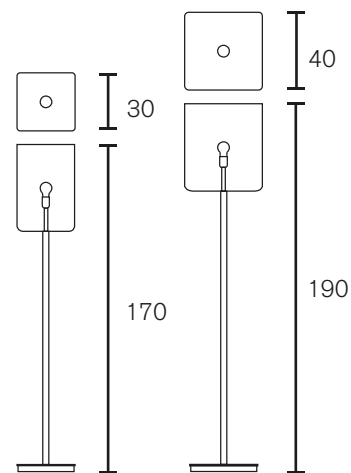

Table Lamp Block

Art.nr.	Dimensions CM	Price
HT55W	Length 20cm, Width 20cm, Height 55cm, 1x E27, 6,5 kg, white finish	€ 1.370
HT55N	Length 20cm, Width 20cm, Height 55cm, 1x E27, 6,5 kg, nickel finish	€ 1.519
HT70W	Length 30cm, Width 30cm, Height 70cm, 1x E27, 14,0 kg, white finish	€ 1.541
HT70N	Length 30cm, Width 30cm, Height 70cm, 1x E27, 14,0 kg, nickel finish	€ 2.098

Floor Lamp Block

Art.nr.	Dimensions CM	Price
HF170W	Length 30cm, Width 30cm, Height 170cm, 1x E27, 18,0 kg, white finish	€ 2.258
HF170N	Length 30cm, Width 30cm, Height 170cm, 1x E27, 18,0 kg, nickel finish	€ 2.528
HF190W	Length 40cm, Width 40cm, Height 190cm, 1x E27, 23,0 kg, white finish	€ 2.578
HF190N	Length 40cm, Width 40cm, Height 190cm, 1x E27, 23,0 kg, nickel finish	€ 2.884

Collection Hollywood Glass

Chandelier Conical Glass