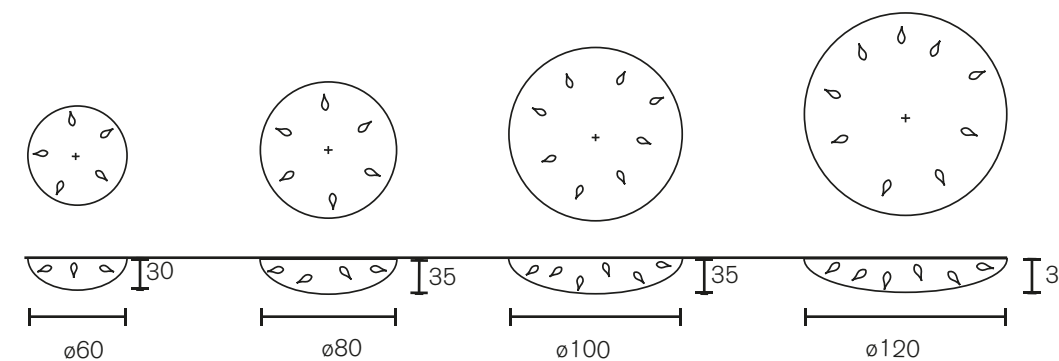

Wall Lamp

Art.nr.	Dimensions CM	Price
COCOW36BL-L	Width 12cm, Height 36cm, Depth 10cm, 1x E14, 3,0 kg, black finish, left version	€ 831
COCOW36BL-R	Width 12cm, Height 36cm, Depth 10cm, 1x E14, 3,0 kg, black finish, right version	€ 831
COCOW36N-L	Width 12cm, Height 36cm, Depth 10cm, 1x E14, 3,0 kg, nickel finish, left version	€ 930
COCOW36N-R	Width 12cm, Height 36cm, Depth 10cm, 1x E14, 3,0 kg, nickel finish, right version	€ 930
COCOW35BL	Width 35cm, Height 50cm, Depth 30cm, 3x E14, 7,0 kg, black finish	€ 1.506
COCOW35N	Width 35cm, Height 50cm, Depth 30cm, 3x E14, 7,0 kg, nickel finish	€ 1.679