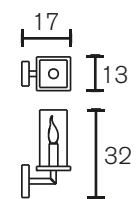

All hanging lamps are supplied with 2 meter steel- and electrical cable and 2 ceiling shades. Long ceiling shade with two steel cable connections available on request.

Collection Rhapsody In Blue 2000

Hanging Lamp

Art.nr.	Dimensions CM	Price
RH100ST	Length 100cm, Width 20cm, Height 25cm, Length steel cable 200cm, 4x E27, 25,0 kg, stainless steel	€ 4.909
RH125ST	Length 125cm, Width 20cm, Height 25cm, Length steel cable 200cm, 5x E27, 30,0 kg, stainless steel	€ 5.196
RH150ST	Length 150cm, Width 20cm, Height 25cm, Length steel cable 200cm, 6x E27, 33,0 kg, stainless steel	€ 5.441
RH175ST	Length 175cm, Width 20cm, Height 25cm, Length steel cable 200cm, 6x E27, 35,0 kg, stainless steel	€ 5.797
RH200ST	Length 200cm, Width 20cm, Height 25cm, Length steel cable 200cm, 8x E27, 50,0 kg, stainless steel	€ 6.419