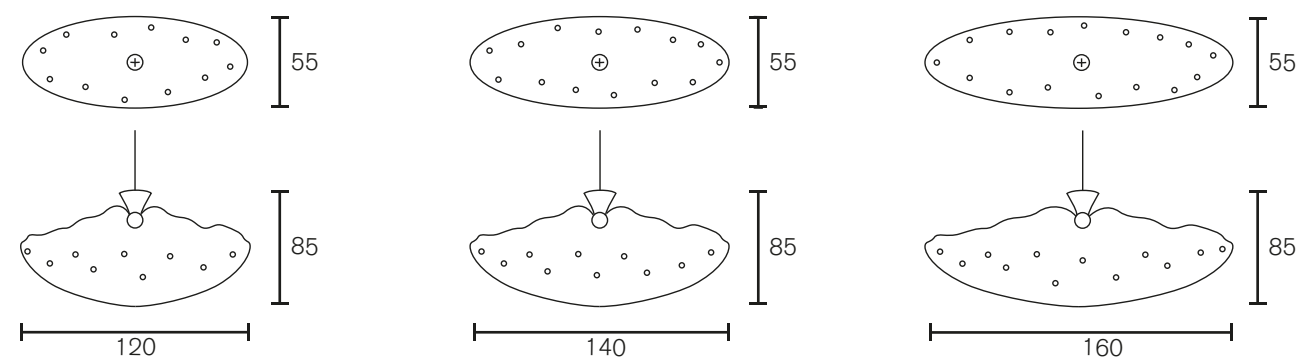

Chandelier Conical Oval

Art.nr.	Dimensions CM	Price
HCCO120W	Length 120cm, Width 55cm, Height 75cm, Length chain 170cm, 12x E14, 23,0 kg, white finish	€ 5.936
HCCO120N	Length 120cm, Width 55cm, Height 75cm, Length chain 170cm, 12x E14, 23,0 kg, nickel finish	€ 6.572
HCCO140W	Length 140cm, Width 55cm, Height 85cm, Length chain 170cm, 14x E14, 26,0 kg, white finish	€ 6.360
HCCO140N	Length 140cm, Width 55cm, Height 85cm, Length chain 170cm, 14x E14, 26,0 kg, nickel finish	€ 6.996
HCCO160W	Length 160cm, Width 55cm, Height 85cm, Length chain 170cm, 14x E14, 30,0 kg, white finish	€ 6.996
HCCO160N	Length 160cm, Width 55cm, Height 85cm, Length chain 170cm, 14x E14, 30,0 kg, nickel finish	€ 7.632

Ceiling Chandelier

Art.nr.	Dimensions CM	Price
HPH40W	Ø 40cm, Height 40cm, 6x E14, 5,0 kg, white finish	€ 2.438
HPH40N	Ø 40cm, Height 40cm, 6x E14, 5,0 kg, nickel finish	€ 2.862
HPH60W	Ø 60cm, Height 60cm, 10x E14, 8,0 kg, white finish	€ 2.756
HPH60N	Ø 60cm, Height 60cm, 10x E14, 8,0 kg, nickel finish	€ 3.392
HPH80W	Ø 80cm, Height 80cm, 12x E14, 11,0 kg, white finish	€ 3.180
HPH80N	Ø 80cm, Height 80cm, 12x E14, 11,0 kg, nickel finish	€ 4.028
HPH100W	Ø 100cm, Height 80cm, 14x E14, 15,0 kg, white finish	€ 3.604
HPH100N	Ø 100cm, Height 80cm, 14x E14, 15,0 kg, nickel finish	€ 4.346
HPH120W	Ø 120cm, Height 80cm, 14x E14, 17,0 kg, white finish	€ 4.028
HPH120N	Ø 120cm, Height 80cm, 14x E14, 17,0 kg, nickel finish	€ 4.876