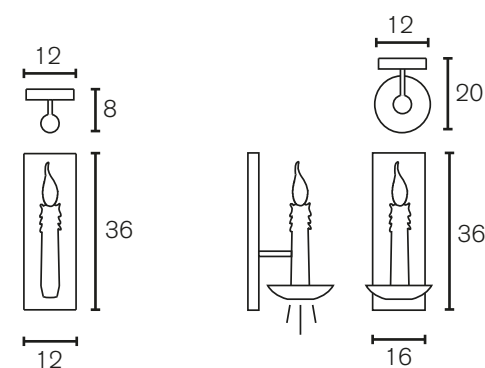

All lamps are supplied with 1,7 meter chain, 2 meter electrical cable and a ceiling shade. White finish on request.

Ceiling Cover for Crown

Art.nr.	Dimensions CM	Price
FC3CHPOT	Ø 50cm, 2,6 kg, stainless steel	€ 252
FC6CHPOT	Ø 60cm, 3,0 kg, stainless steel	€ 349
FC8CHPOT	Ø 80cm, 3,3 kg, stainless steel	€ 396
FC12CHPOT	Ø 90cm, 3,7 kg, stainless steel	€ 501
FC16CHPOT	Ø 95cm, 3,9 kg, stainless steel	€ 592

Wall lamp

Art.nr.	Dimensions CM	Price
FCW36WM	Width 12cm, Height 36cm, Depth 8cm, 1x E14, 3,0 kg, white matt finish	€ 785
FCW36ST	Width 12cm, Height 36cm, Depth 8cm, 1x E14, 3,0 kg, stainless steel	€ 785
FCDLW36WM	Width 16cm, Height 36cm, Depth 20cm, 1x E14, 4,0 kg, 1 spot, downlight, white matt finish	€ 1.354
FCDLW36ST	Width 16cm, Height 36cm, Depth 20cm, 1x E14, 4,0 kg, 1 spot, downlight, stainless steel	€ 1.354