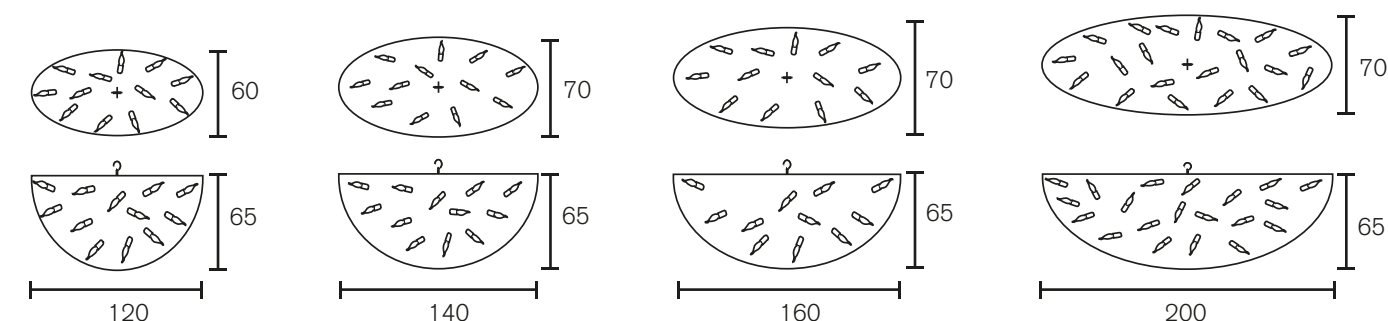

All chandeliers are supplied with 1,7 meter chain, 2 meter electrical cable and a ceiling shade. All floor- and table lamps are supplied with a dimmer.