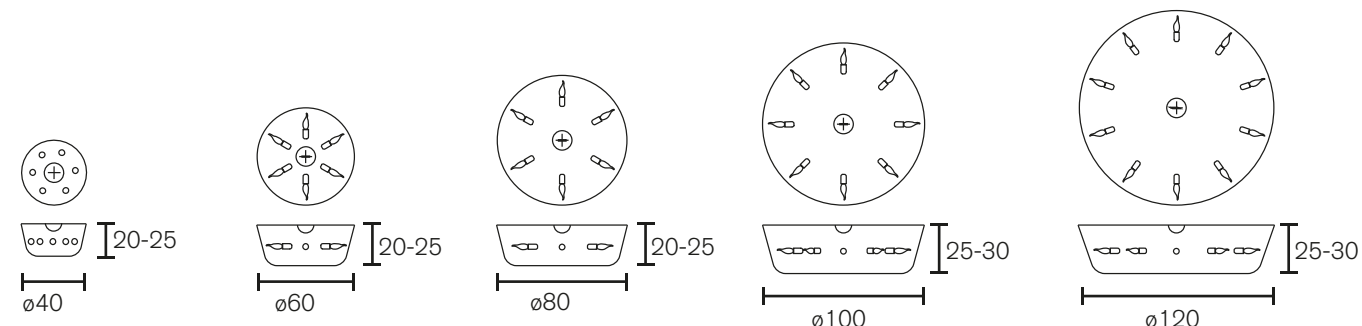

Ceiling Lamp Round

Art.nr.	Dimensions CM	Price
HP40NH	Ø 40cm, Height 25cm, 6x G9, 3,0 kg, nickel finish	€ 2.435
HP60W	Ø 60cm, Height 25cm, 6x E14, 6,0 kg, white finish	€ 2.557
HP60N	Ø 60cm, Height 25cm, 6x E14, 6,0 kg, nickel finish	€ 2.841
HP80W	Ø 80cm, Height 25cm, 6x E14, 10,0 kg, white finish	€ 2.730
HP80N	Ø 80cm, Height 25cm, 6x E14, 10,0 kg, nickel finish	€ 3.037
HP100W	Ø 100cm, Height 25cm, 8x E14, 16,0 kg, white finish	€ 2.905
HP100N	Ø 100cm, Height 25cm, 8x E14, 16,0 kg, nickel finish	€ 3.229
HP120W	Ø 120cm, Height 25cm, 10x E14, 24,0 kg, white finish	€ 3.684
HP120N	Ø 120cm, Height 25cm, 10x E14, 24,0 kg, nickel finish	€ 4.090

Wall Lamp

Art.nr.	Dimensions CM	Price
HW20W-L	Width 20cm, Height 45cm, Depth 15cm, 1x E14, 1,0 kg, white finish, left version	€ 855
HW20W-R	Width 20cm, Height 45cm, Depth 15cm, 1x E14, 1,0 kg, white finish, right version	€ 855
HW20N-L	Width 20cm, Height 45cm, Depth 15cm, 1x E14, 1,0 kg, nickel finish, left version	€ 950
HW20N-R	Width 20cm, Height 45cm, Depth 15cm, 1x E14, 1,0 kg, nickel finish, right version	€ 950
HW30W-L	Width 30cm, Height 50cm, Depth 15cm, 1x E14, 2,0 kg, white finish, left version	€ 1.030
HW30W-R	Width 30cm, Height 50cm, Depth 15cm, 1x E14, 2,0 kg, white finish, right version	€ 1.030
HW30N-L	Width 30cm, Height 50cm, Depth 15cm, 1x E14, 2,0 kg, nickel finish, left version	€ 1.142
HW30N-R	Width 30cm, Height 50cm, Depth 15cm, 1x E14, 2,0 kg, nickel finish, right version	€ 1.142