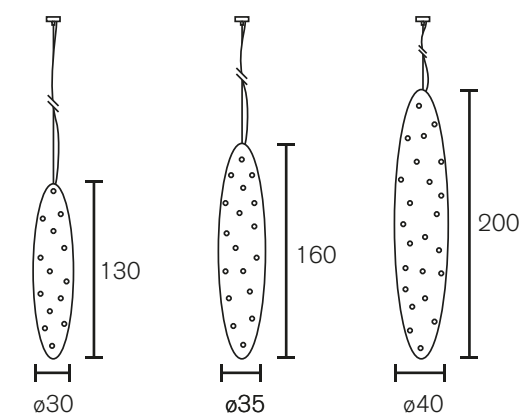

All hanging lamps are supplied with 2 meter electrical cable, 2 meter steel cable and a ceiling shade. All floor lamps are supplied with a dimmer.