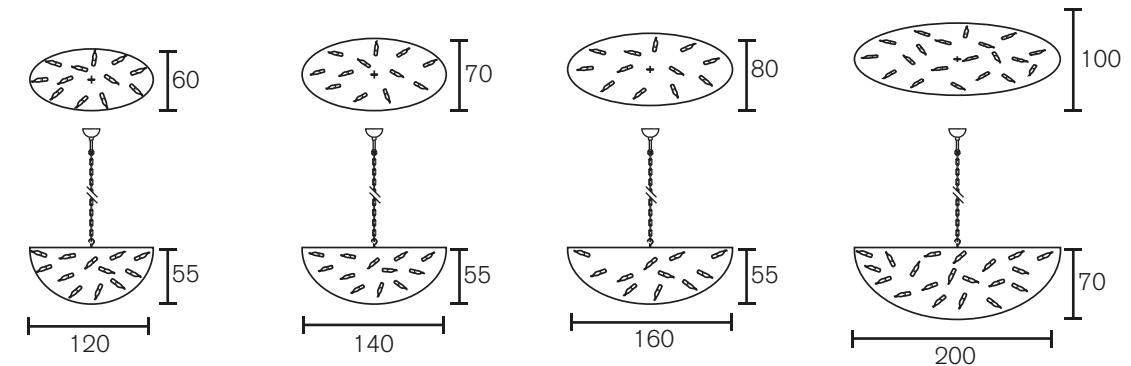

All chandeliers are supplied with 1,7 meter chain, 2 meter electrical cable and a ceiling shade. All floor- and table lamps are supplied with a dimmer.