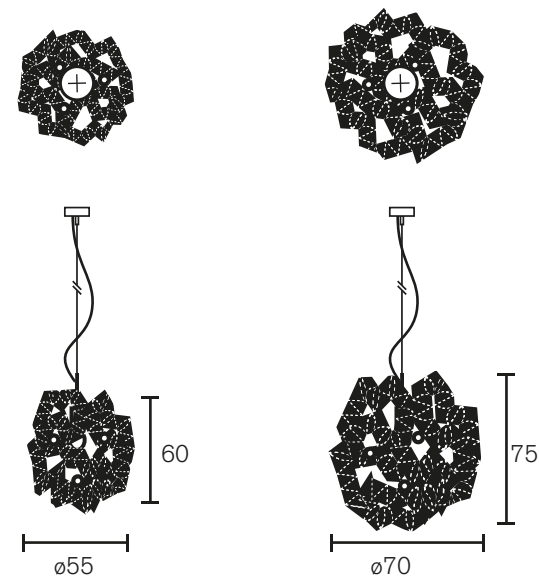

Collection Fractal Cloud 2015

Hanging Lamp Cloud

Art.nr.	Dimensions CM	Price
FRACHR55BLM	Ø 55cm, Height 60cm, Length steel cable 200cm, 3x E27, 13,0 kg, black matt finish	€ 2.457
FRACHR55WM	Ø 55cm, Height 60cm, Length steel cable 200cm, 3x E27, 13,0 kg, white matt finish	€ 2.457
FRACHR55ST	Ø 55cm, Height 60cm, Length steel cable 200cm, 3x E27, 13,0 kg, stainless steel	€ 2.730
FRACHR55COP	Ø 55cm, Height 60cm, Length steel cable 200cm, 3x E27, 13,0 kg, copper finish	#N/B
FRACHR55BR	Ø 55cm, Height 60cm, Length steel cable 200cm, 3x E27, 13,0 kg, brass finish	#N/B
FRACHR55BRG	Ø 55cm, Height 60cm, Length steel cable 200cm, 3x E27, 13,0 kg, brass grinded finish	€ 3.003
FRACHR70BLM	Ø 70cm, Height 75cm, Length steel cable 200cm, 3x E27, 18,0 kg, black matt finish	€ 2.868
FRACHR70WM	Ø 70cm, Height 75cm, Length steel cable 200cm, 3x E27, 18,0 kg, white matt finish	€ 2.868
FRACHR70ST	Ø 70cm, Height 75cm, Length steel cable 200cm, 3x E27, 18,0 kg, stainless steel	€ 3.276
FRACHR70COP	Ø 70cm, Height 75cm, Length steel cable 200cm, 3x E27, 18,0 kg, copper finish	
FRACHR70BR	Ø 70cm, Height 75cm, Length steel cable 200cm, 3x E27, 18,0 kg, brass finish	
FRACHR70BRG	Ø 70cm, Height 75cm, Length steel cable 200cm, 3x E27, 18,0 kg, brass grinded finish	€ 3.549