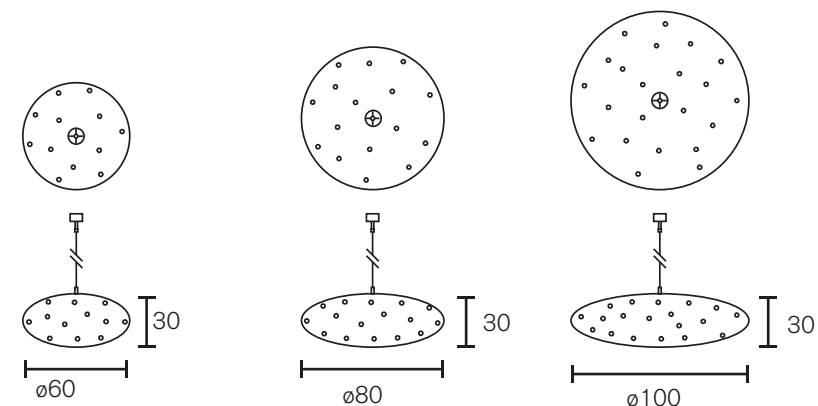

All hanging lamps are supplied with 2 meter electrical cable, 2 meter steel cable and a ceiling shade. All floor lamps are supplied with a dimmer.

Hanging Lamp Cigar

Art.nr.	Dimensions CM	Price
CWS100NH	Length 100cm, Width 42cm, Height 28cm, Length steel cable 200cm, 12x G9, 6,0 kg, nickel finish	€ 3.010
CWS130NH	Length 130cm, Width 42cm, Height 35cm, Length steel cable 200cm, 16x G9, 8,0 kg, nickel finish	€ 3.169
CWS160NH	Length 160cm, Width 45cm, Height 35cm, Length steel cable 200cm, 22x G9, 12,0 kg, nickel finish	€ 3.789
CWS200NH	Length 200cm, Width 45cm, Height 35cm, Length steel cable 200cm, 26x G9, 15,0 kg, nickel finish	€ 3.972