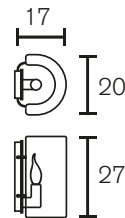

Ceiling Lamp Round

Art.nr.	Dimensions CM	Price
CWP40NH	Ø 40cm, Height 28cm, 7x G9, 4,0 kg, nickel finish	€ 2.075
CWP60NH	Ø 60cm, Height 38cm, 10x G9, 5,0 kg, nickel finish	€ 2.596
CWP80NH	Ø 80cm, Height 38cm, 13x G9, 10,0 kg, nickel finish	€ 2.905
CWP100NH	Ø 100cm, Height 38cm, 16x G9, 12,0 kg, nickel finish	€ 3.319
CWP120NH	Ø 120cm, Height 38cm, 17x G9, 16,0 kg, nickel finish	€ 3.733

Floor Lamp

Art.nr.	Dimensions CM	Price
CWF180NH	Ø 35cm, Height 185cm, 20x G9, 22,0 kg, nickel finish	€ 3.426

Wall Lamp

Art.nr.	Dimensions CM	Price
150CW1N	Width 20cm, Height 27cm, Depth 17cm, 1x E14, 3,0 kg, nickel finish	€ 915

All hanging lamps are supplied with 2 meter electrical cable, 2 meter steel cable and a ceiling shade. All floor lamps are supplied with a dimmer.

Collection Delphinium 1998

Chandelier Round

Art.nr.	Dimensions CM	Price
DC80N	Ø 80cm, Height 45cm, Length chain 170cm, 10x E14, 21,0 kg, nickel finish	€ 5.536
DC100N	Ø 100cm, Height 55cm, Length chain 170cm, 12x E14, 27,0 kg, nickel finish	€ 5.843
DC120N	Ø 120cm, Height 70cm, Length chain 170cm, 16x E14, 35,0 kg, nickel finish	€ 6.695
DC140N	Ø 140cm, Height 70cm, Length chain 170cm, 20x E14, 67,0 kg, nickel finish	€ 7.575

Chandelier Conical

Art.nr.	Dimensions CM	Price
DCC60N	Ø 60cm, Height 70cm, Length chain 170cm, 8x E14, 20,0 kg, nickel finish	€ 4.475
DCC70N	Ø 70cm, Height 80cm, Length chain 170cm, 10x E14, 25,0 kg, nickel finish	€ 5.159

Chandelier Oval