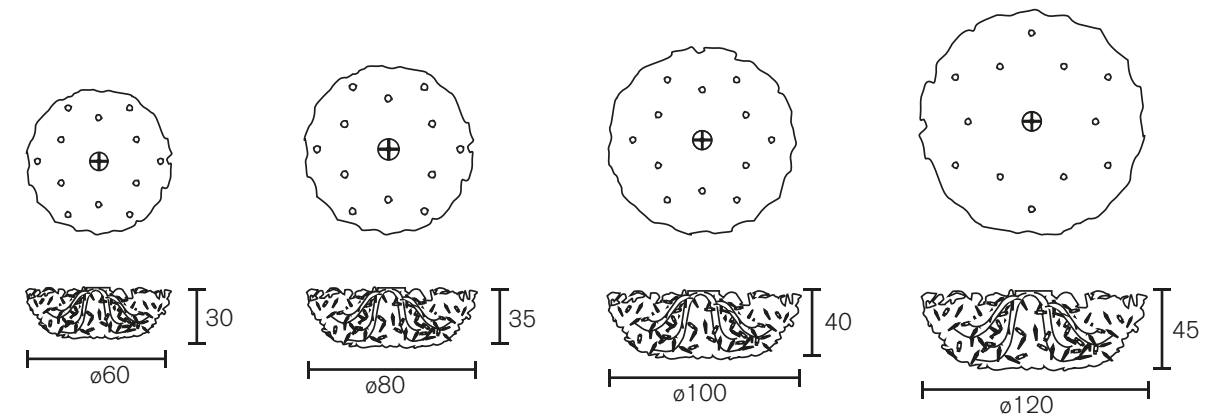

Ceiling Lamp Round

Art.nr.	Dimensions CM	Price
ILP60BL	Ø 60cm, Height 30cm, 10x G9, 13,0 kg, black finish	€ 3.095
ILP60W	Ø 60cm, Height 30cm, 10x G9, 13,0 kg, white finish	€ 3.095
ILP60N	Ø 60cm, Height 30cm, 10x G9, 13,0 kg, nickel finish	€ 3.439
ILP80BL	Ø 80cm, Height 35cm, 12x G9, 18,0 kg, black finish	€ 3.301
ILP80W	Ø 80cm, Height 35cm, 12x G9, 18,0 kg, white finish	€ 3.301
ILP80N	Ø 80cm, Height 35cm, 12x G9, 18,0 kg, nickel finish	€ 3.704
ILP100BL	Ø 100cm, Height 40cm, 12x G9, 26,0 kg, black finish	€ 3.500
ILP100W	Ø 100cm, Height 40cm, 12x G9, 26,0 kg, white finish	€ 3.500
ILP100N	Ø 100cm, Height 40cm, 12x G9, 26,0 kg, nickel finish	€ 4.013
ILP120BL	Ø 120cm, Height 45cm, 15x G9, 35,0 kg, black finish	€ 3.706
ILP120W	Ø 120cm, Height 45cm, 15x G9, 35,0 kg, white finish	€ 3.706
ILP120N	Ø 120cm, Height 45cm, 15x G9, 35,0 kg, nickel finish	€ 6.242