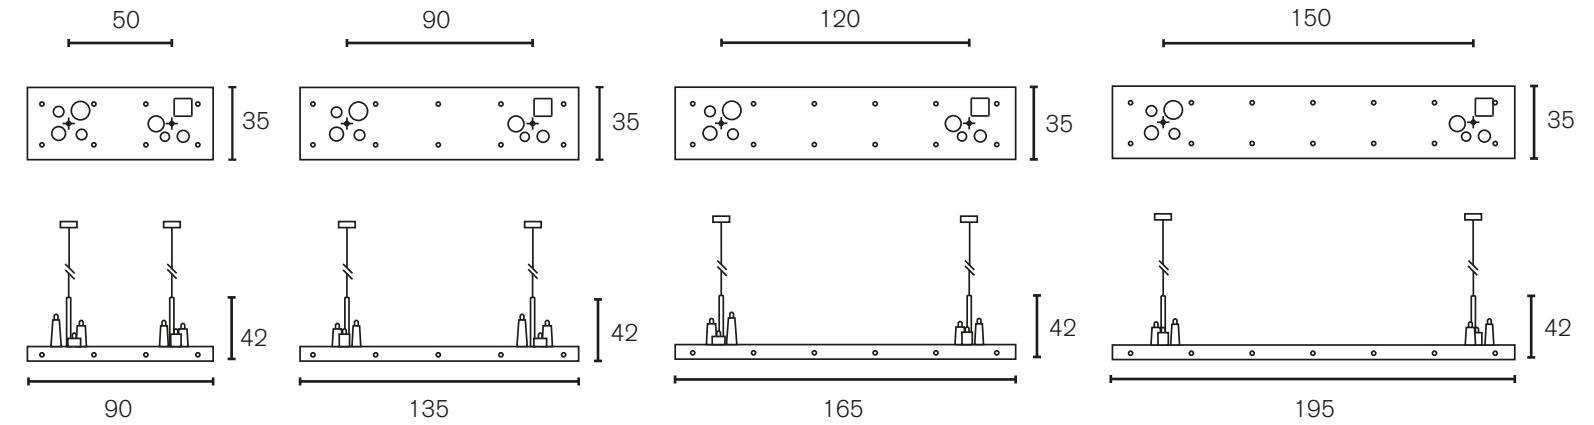

Collection Table D'amis 2011

Hanging Lamp Long

Art.nr.	Dimensions CM	Price
TABL90BLM	Length 90cm, Width 35cm, Height 42cm, Length steel cable 200cm, 30,0 kg, 8x G9 uplight, 8x G9 downlight, black matt finish	€ 3.943
TABL135BLM	Length 135cm, Width 35cm, Height 42cm, Length steel cable 200cm, 35,0 kg, 8x G9 uplight, 10x G9 downlight, black matt finish	€ 4.359
TABL165BLM	Length 165cm, Width 35cm, Height 42cm, Length steel cable 200cm, 44,0 kg, 8x G9 uplight, 12x G9 downlight, black matt finish	€ 4.977
TABL195BLM	Length 195cm, Width 35cm, Height 42cm, Length steel cable 200cm, 47,0 kg, 8x G9 uplight, 14x G9 downlight, black matt finish	€ 5.806