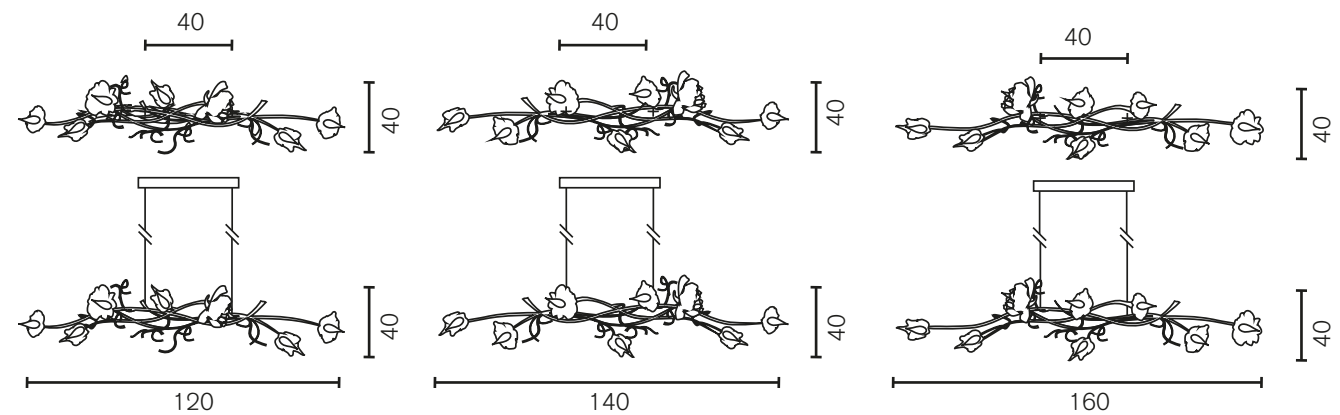

Single Decoration Rose

Art.nr.	Dimensions CM	Price
VERSRD80N	Length 85cm, Width 20cm, Height 20cm, Length steel cable 200cm, 1,0 kg, nickel finish	€ 561

Single Light Rose

Art.nr.	Dimensions CM	Price
VERSRL80N	Length 85cm, Width 15cm, Height 15cm, Length steel cable 200cm, 1x E14, 1,0 kg, nickel finish	€ 691

Hanging lamp

Art.nr.	Dimensions CM	Price
VERHL120N	Length 120cm, Width 40cm, Height 40cm, Length steel cable 200cm, 8x E14, 5,0 kg, nickel finish	€ 3.000
VERHL140N	Length 140cm, Width 40cm, Height 40cm, Length steel cable 200cm, 8x E14, 8,3 kg, nickel finish	€ 3.113
VERHL160N	Length 160cm, Width 40cm, Height 40cm, Length steel cable 200cm, 10x E14, 11,0 kg, nickel finish	€ 3.231