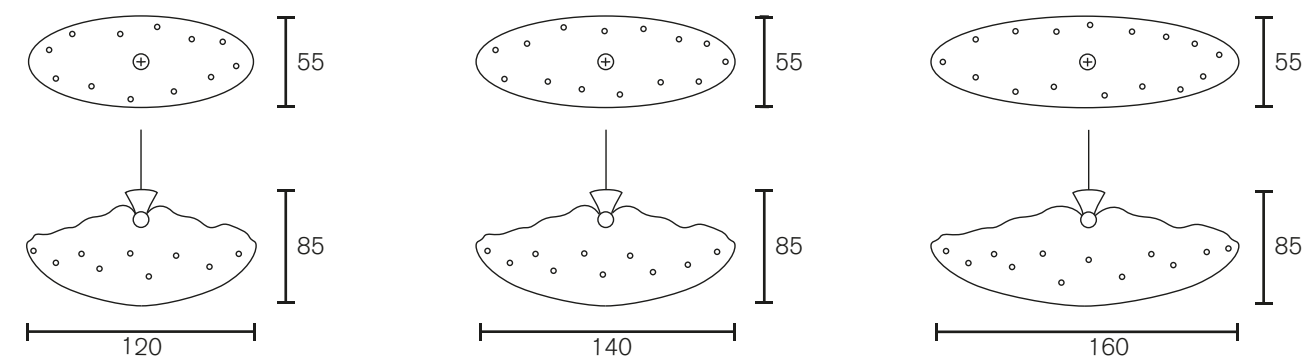

All hanging lamps are supplied with 1,7 meter chain, 2 meter electrical cable and a ceiling shade. The Hollywood Hanging Lamp Long is supplied with 2 small ceiling shades. Long ceiling shade with two steel cable connections available on request. All floor- and table lamps are supplied with a dimmer.

All hanging lamps are supplied with 1,7 meter chain, 2 meter electrical cable and a ceiling shade. The Hollywood Hanging Lamp Long is supplied with 2 small ceiling shades. Long ceiling shade with two steel cable connections available on request. All floor- and table lamps are supplied with a dimmer.