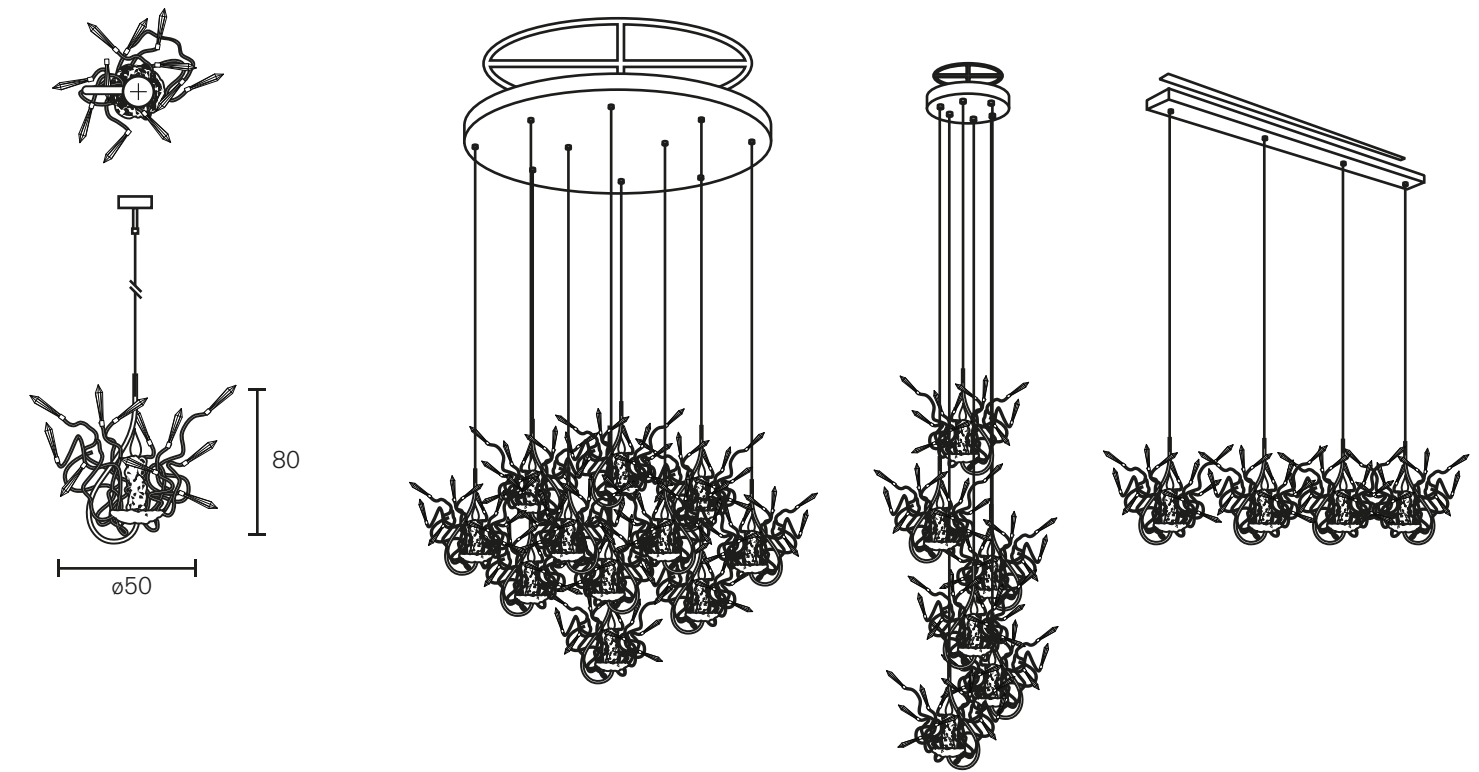

Chandelier Oval

Art.nr.	Dimensions CM	Price
CASH070NH	Length 130cm, Width 70cm, Height 60cm, Length stem 200cm, 8x G9, 15,0 kg, nickel finish	€ 8.306

Wall Lamp

Art.nr.	Dimensions CM	Price
CASW40NH	Width 20cm, Height 40cm, Depth 20cm, 1x G9, 1,5 kg, nickel finish	€ 1.508
CASW60NH	Width 25cm, Height 60cm, Depth 25cm, 1x G9, 1,8 kg, nickel finish	€ 1.681

Candles and Spirits Squadra

Art.nr.	Dimensions CM	Price
50CASHN	Ø 50cm, Height 80cm, Length steel cable 200cm, 1x E14, 3,5 kg, nickel finish	€ 1.140

*Order 6-12 pieces: 10% discount *Order 13-18 pieces: 15% discount *Order 19 pieces or more: 20% discount