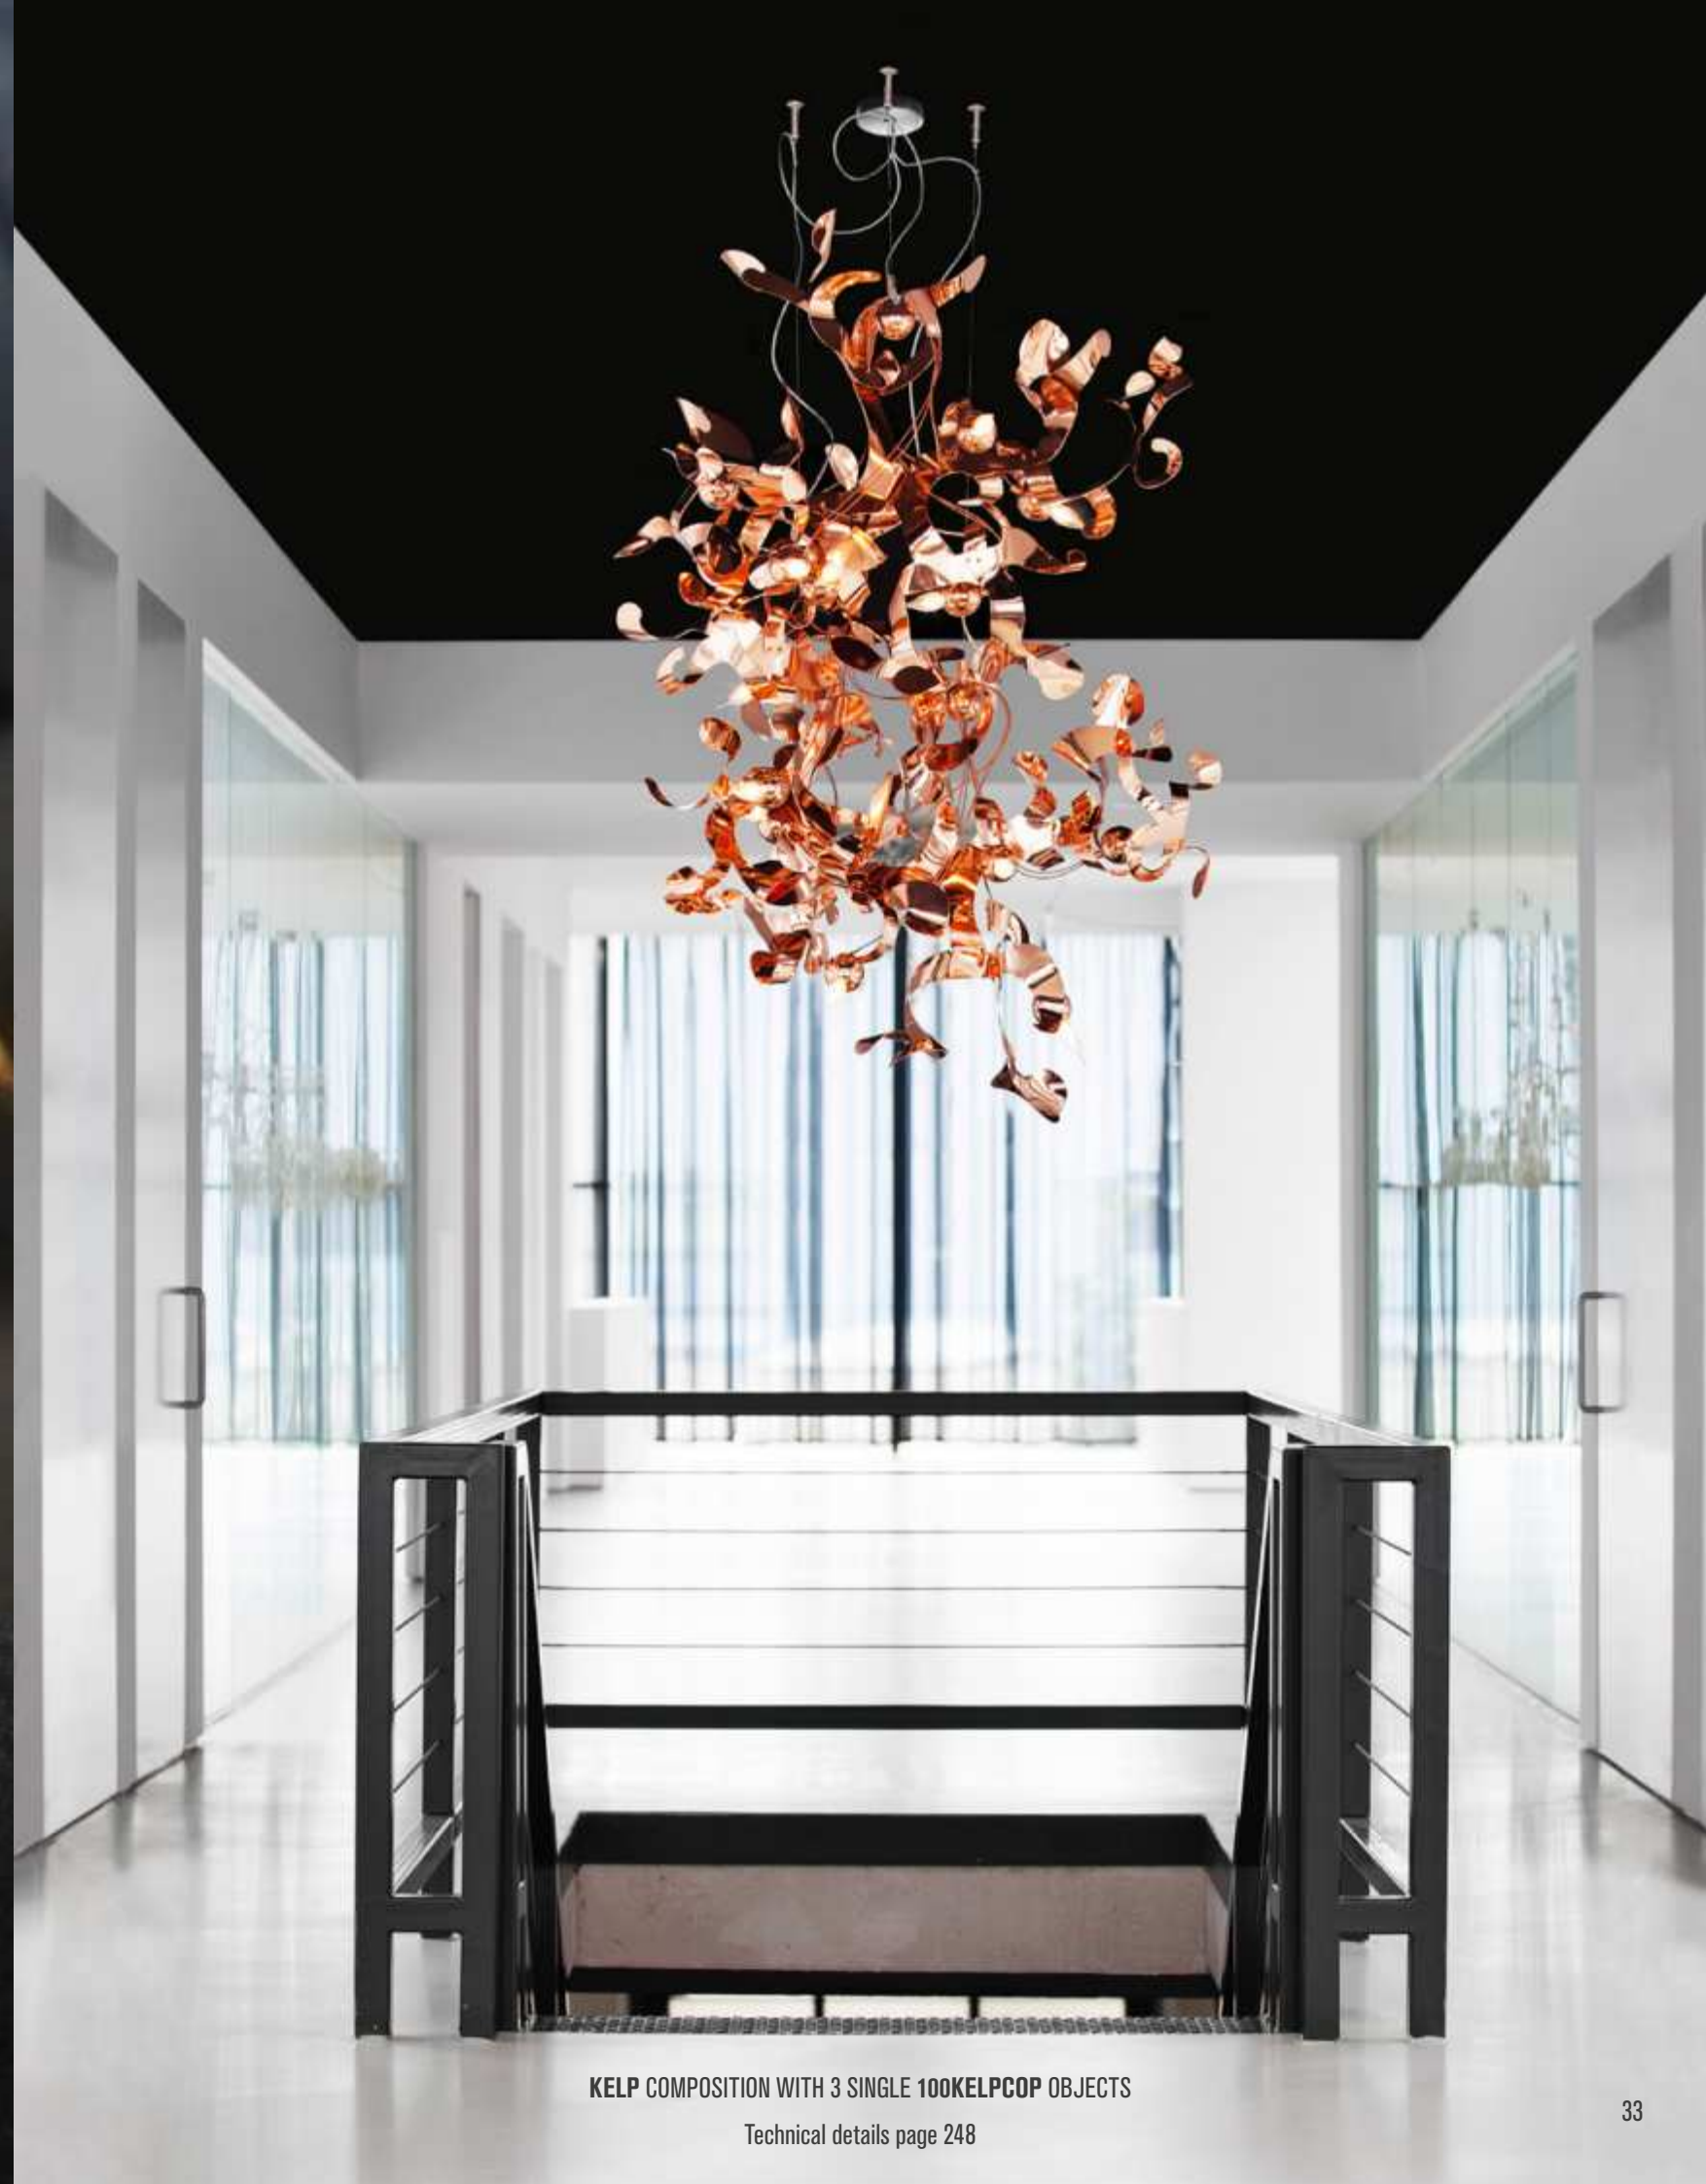

KELP COMPOSITION WITH 3 SINGLE 100KELPCOP OBJECTS

Technical details page 248