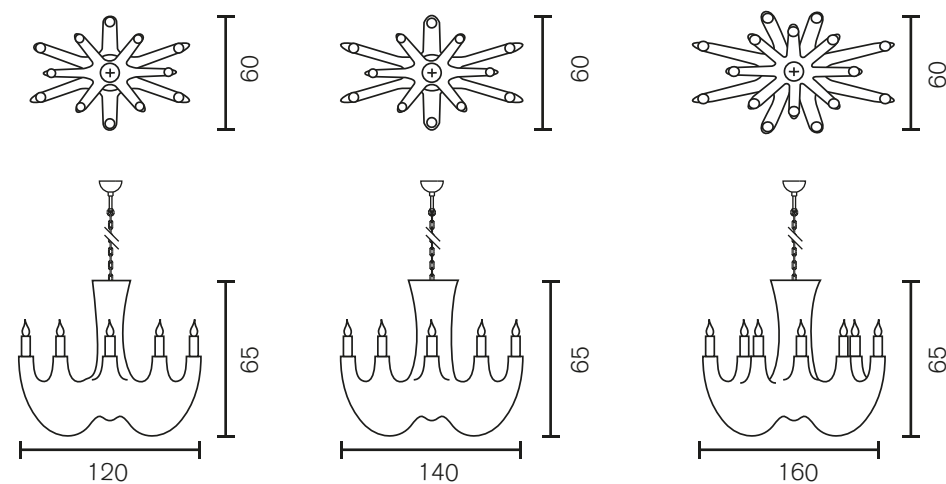

Collection Coco 2009

Chandelier Oval

Art.nr.	Dimensions CM	Price
COCOCO120BL	Length 120cm, Width 60cm, Height 65cm, Length chain 170cm, 12x E14, 37,0 kg, black finish	€ 4.726
COCOCO120N	Length 120cm, Width 60cm, Height 65cm, Length chain 170cm, 12x E14, 37,0 kg, nickel finish	€ 5.705
COCOCO140BL	Length 140cm, Width 60cm, Height 65cm, Length chain 170cm, 12x E14, 39,0 kg, black finish	€ 6.020
COCOCO140N	Length 140cm, Width 60cm, Height 65cm, Length chain 170cm, 12x E14, 39,0 kg, nickel finish	€ 6.743
COCOCO160BL	Length 160cm, Width 60cm, Height 65cm, Length chain 170cm, 16x E14, 62,0 kg, black finish	€ 6.222
COCOCO160N	Length 160cm, Width 60cm, Height 65cm, Length chain 170cm, 16x E14, 62,0 kg, nickel finish	€ 7.775

Chandelier Round

Art.nr.	Dimensions CM	Price
COCOCC60BL	Ø 60cm, Height 75cm, Length chain 170cm, 12x E14, 38,0 kg, black finish	€ 4.613
COCOCC60N	Ø 60cm, Height 75cm, Length chain 170cm, 12x E14, 38,0 kg, nickel finish	€ 4.726
COCOCC80BL	Ø 80cm, Height 95cm, Length chain 170cm, 12x E14, 40,0 kg, black finish	€ 4.957
COCOCC80N	Ø 80cm, Height 95cm, Length chain 170cm, 12x E14, 40,0 kg, nickel finish	€ 5.705
COCOCC100BL	Ø 100cm, Height 100cm, Length chain 170cm, 12x E14, 49,0 kg, black finish	€ 5.762
COCOCC100N	Ø 100cm, Height 100cm, Length chain 170cm, 12x E14, 49,0 kg, nickel finish	€ 6.430
COCOCC120BL	Ø 120cm, Height 120cm, Length chain 170cm, 15x E14, 41,0 kg, black finish	€ 8.065
COCOCC120N	Ø 120cm, Height 120cm, Length chain 170cm, 15x E14, 41,0 kg, nickel finish	€ 8.642