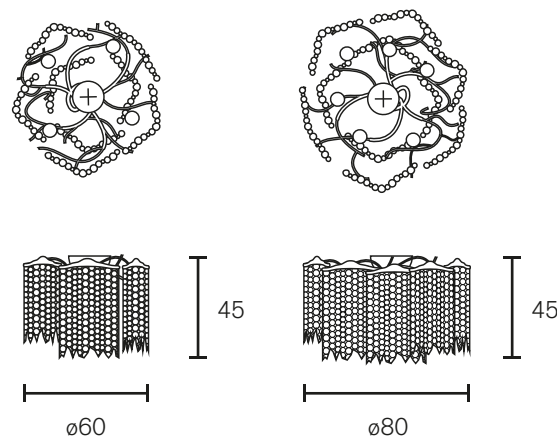

All chandeliers are supplied with 1,7 meter chain, 2 meter electrical cable and a ceiling shade. All floor- and table lamps are supplied with a dimmer.

Hanging Lamp

Art.nr.	Dimensions CM	Price
VC18N	Ø 18cm, Height 75cm, Length steel cable 200cm, 3x E14, 7,0 kg, nickel finish	€ 1.908

Floor Lamp

Art.nr.	Dimensions CM	Price
VF190N	Ø 30cm, Height 190cm, 5x E14, 27,0 kg, nickel finish	€ 4.037

Table Lamp

Art.nr.	Dimensions CM	Price
VT30N	Ø 30cm, Height 85cm, 3x E14, 12,0 kg, nickel finish	€ 2.282

Wall Lamp

Art.nr.	Dimensions CM	Price
VW50N	Width 20cm, Height 50cm, Depth 12cm, 1x E14, 5,0 kg, nickel finish	€ 1.056
VW70N	Width 30cm, Height 70cm, Depth 12cm, 2x E14, 8,0 kg, nickel finish	€ 1.405

All chandeliers are supplied with 1,7 meter chain, 2 meter electrical cable and a ceiling shade. All floor- and table lamps are supplied with a dimmer.