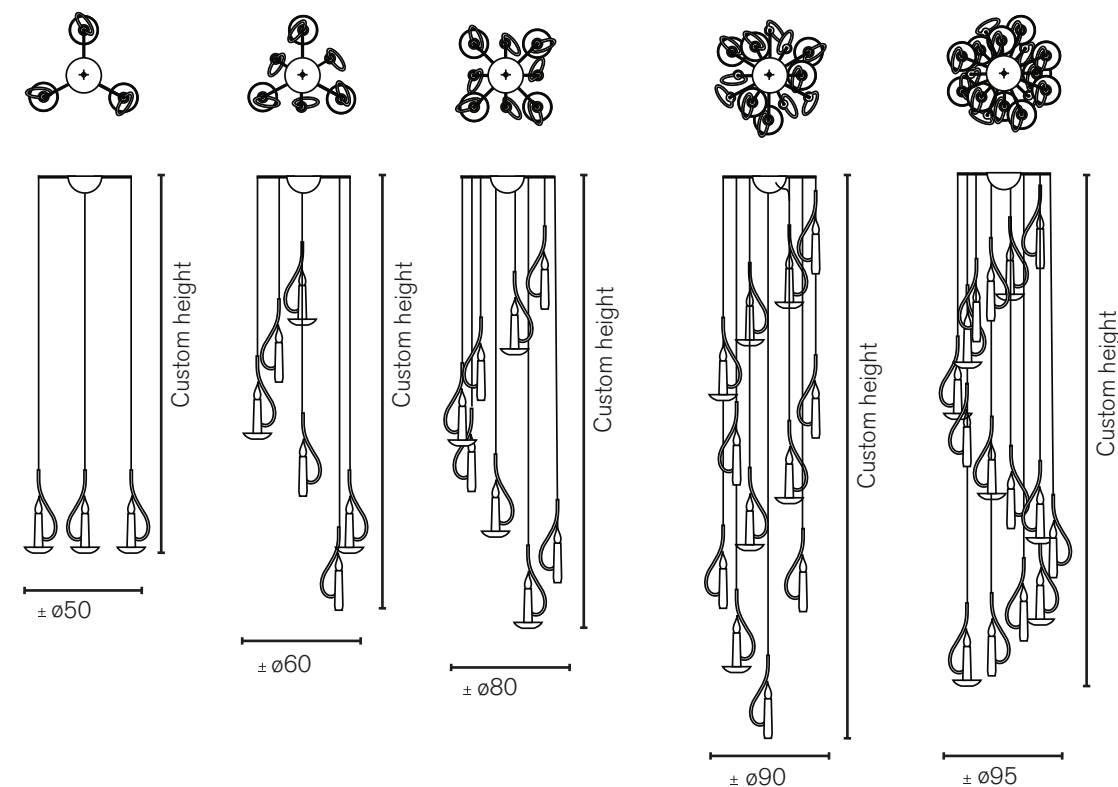

All lamps are supplied with 1,7 meter chain, 2 meter electrical cable and a ceiling shade. White finish on request.

Ceiling Cover for Crown

Art.nr.	Dimensions CM	Price
FC3CHPOT	Ø 50cm, 2,6 kg, stainless steel	€ 252
FC6CHPOT	Ø 60cm, 3,0 kg, stainless steel	€ 349
FC8CHPOT	Ø 80cm, 3,3 kg, stainless steel	€ 396
FC12CHPOT	Ø 90cm, 3,7 kg, stainless steel	€ 501
FC16CHPOT	Ø 95cm, 3,9 kg, stainless steel	€ 592