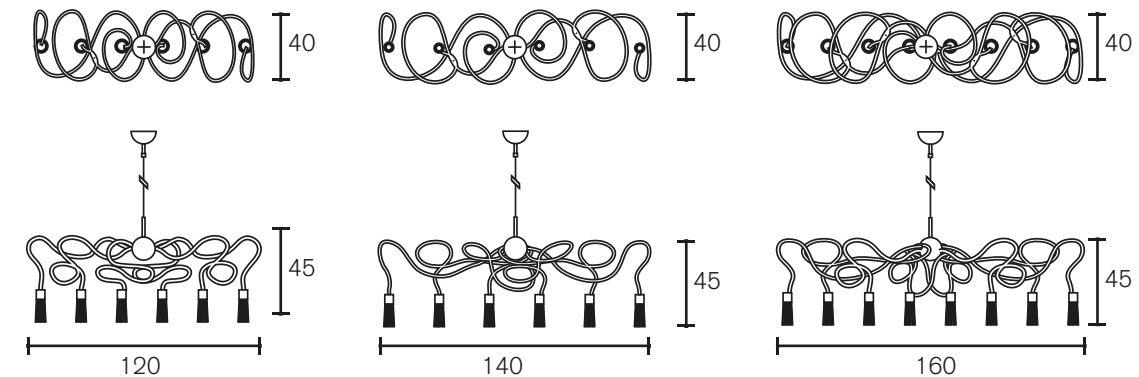

Art.nr.	Dimensions CM	Price
SOSCC60N	Ø 60cm, Height 80cm, Length chain 170cm, 12x E14, 23,0 kg, nickel finish	€ 5.043
SOSCC80N	Ø 80cm, Height 100cm, Length chain 170cm, 14x E14, 30,0 kg, nickel finish	€ 5.237
SOSCC100N	Ø 100cm, Height 120cm, Length chain 170cm, 16x E14, 37,0 kg, nickel finish	€ 5.519

Chandelier Oval

Art.nr.	Dimensions CM	Price
SOSOC120N	Length 120cm, Width 60cm, Height 55cm, Length chain 170cm, 14x E14, 26,0 kg, nickel finish	€ 5.237
SOSOC140N	Length 140cm, Width 70cm, Height 55cm, Length chain 170cm, 14x E14, 35,0 kg, nickel finish	€ 5.424
SOSOC160N	Length 160cm, Width 70cm, Height 55cm, Length chain 170cm, 14x E14, 32,0 kg, nickel finish	€ 5.616

Chandelier round

Art.nr.	Dimensions CM	Price
SOSC60N	Ø 60cm, Height 50cm, Length chain 170cm, 8x E14, 23,0 kg, nickel finish	€ 4.951
SOSC80N	Ø 80cm, Height 55cm, Length chain 170cm, 12x E14, 30,0 kg, nickel finish	€ 5.140
SOSC100N	Ø 100cm, Height 60cm, Length chain 170cm, 14x E14, 38,0 kg, nickel finish	€ 5.424

Hanging lamp

Art.nr.	Dimensions CM	Price
SOSH120N	Length 120cm, Width 40cm, Height 45cm, Length chain 170cm, 6x E14, 10,0 kg, nickel finish	€ 3.346
SOSH140N	Length 140cm, Width 40cm, Height 45cm, Length chain 170cm, 6x E14, 15,0 kg, nickel finish	€ 3.523
SOSH160N	Length 160cm, Width 40cm, Height 45cm, Length chain 170cm, 8x E14, 20,0 kg, nickel finish	€ 4.102