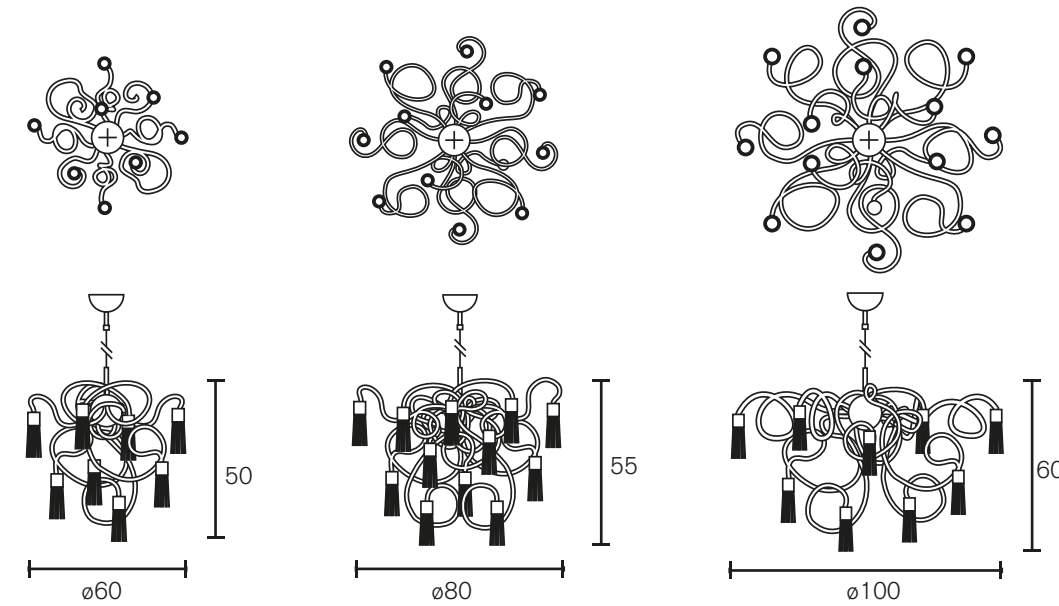

Chandelier round

Art.nr.	Dimensions CM	Price
SOSC60N	Ø 60cm, Height 50cm, Length chain 170cm, 8x E14, 23,0 kg, nickel finish	€ 4.951
SOSC80N	Ø 80cm, Height 55cm, Length chain 170cm, 12x E14, 30,0 kg, nickel finish	€ 5.140
SOSC100N	Ø 100cm, Height 60cm, Length chain 170cm, 14x E14, 38,0 kg, nickel finish	€ 5.424

Hanging lamp

Art.nr.	Dimensions CM	Price
SOSH120N	Length 120cm, Width 40cm, Height 45cm, Length chain 170cm, 6x E14, 10,0 kg, nickel finish	€ 3.346
SOSH140N	Length 140cm, Width 40cm, Height 45cm, Length chain 170cm, 6x E14, 15,0 kg, nickel finish	€ 3.523
SOSH160N	Length 160cm, Width 40cm, Height 45cm, Length chain 170cm, 8x E14, 20,0 kg, nickel finish	€ 4.102