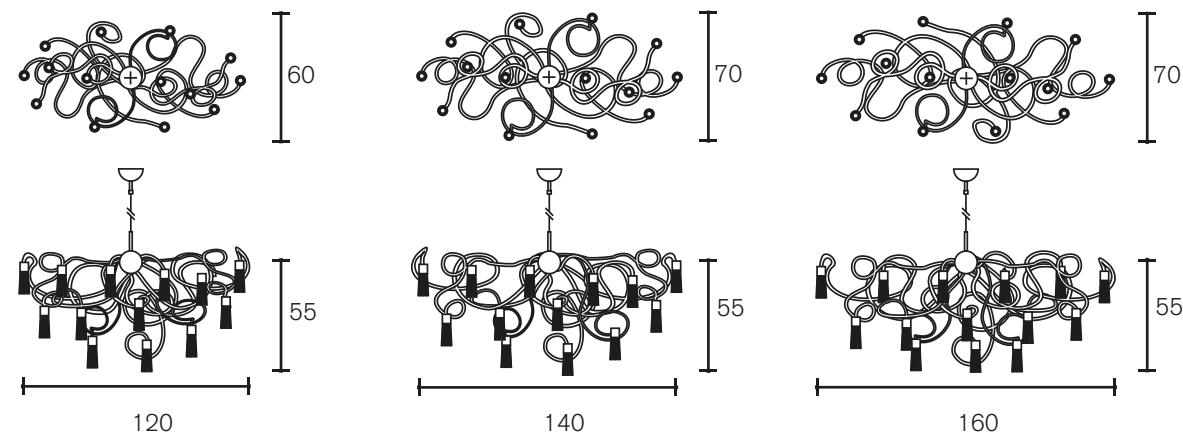

Collection Sultans Of Swing 2012

Chandelier conical

Art.nr.	Dimensions CM	Price
SOSCC60N	Ø 60cm, Height 80cm, Length chain 170cm, 12x E14, 23,0 kg, nickel finish	€ 5.043
SOSCC80N	Ø 80cm, Height 100cm, Length chain 170cm, 14x E14, 30,0 kg, nickel finish	€ 5.237
SOSCC100N	Ø 100cm, Height 120cm, Length chain 170cm, 16x E14, 37,0 kg, nickel finish	€ 5.519

Chandelier Oval

Art.nr.	Dimensions CM	Price
SOSOC120N	Length 120cm, Width 60cm, Height 55cm, Length chain 170cm, 14x E14, 26,0 kg, nickel finish	€ 5.237
SOSOC140N	Length 140cm, Width 70cm, Height 55cm, Length chain 170cm, 14x E14, 35,0 kg, nickel finish	€ 5.424
SOSOC160N	Length 160cm, Width 70cm, Height 55cm, Length chain 170cm, 14x E14, 32,0 kg, nickel finish	€ 5.616

Chandelier round

Art.nr.	Dimensions CM	Price
SOSC60N	Ø 60cm, Height 50cm, Length chain 170cm, 8x E14, 23,0 kg, nickel finish	€ 4.951
SOSC80N	Ø 80cm, Height 55cm, Length chain 170cm, 12x E14, 30,0 kg, nickel finish	€ 5.140
SOSC100N	Ø 100cm, Height 60cm, Length chain 170cm, 14x E14, 38,0 kg, nickel finish	€ 5.424

Hanging lamp

Art.nr.	Dimensions CM	Price
SOSH120N	Length 120cm, Width 40cm, Height 45cm, Length chain 170cm, 6x E14, 10,0 kg, nickel finish	€ 3.346
SOSH140N	Length 140cm, Width 40cm, Height 45cm, Length chain 170cm, 6x E14, 15,0 kg, nickel finish	€ 3.523
SOSH160N	Length 160cm, Width 40cm, Height 45cm, Length chain 170cm, 8x E14, 20,0 kg, nickel finish	€ 4.102

All chandeliers are supplied with 1,7 meter chain, 2 meter electrical cable and a ceiling shade. All floor- and table lamps are supplied with a dimmer.

All chandeliers are supplied with 1,7 meter chain, 2 meter electrical cable and a ceiling shade. All floor- and table lamps are supplied with a dimmer.