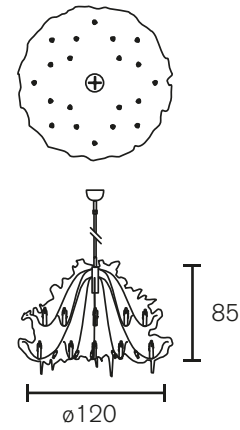

Chandelier Oval

Art.nr.	Dimensions CM	Price
CASH070NH	Length 130cm, Width 70cm, Height 60cm, Length stem 200cm, 8x G9, 15,0 kg, nickel finish	€ 8.306

Wall Lamp

Art.nr.	Dimensions CM	Price
CASW40NH	Width 20cm, Height 40cm, Depth 20cm, 1x G9, 1,5 kg, nickel finish	€ 1.508
CASW60NH	Width 25cm, Height 60cm, Depth 25cm, 1x G9, 1,8 kg, nickel finish	€ 1.681

Candles and Spirits Squadra

Art.nr.	Dimensions CM	Price
50CASHN	Ø 50cm, Height 80cm, Length steel cable 200cm, 1x E14, 3,5 kg, nickel finish	€ 1.140

*Order 6-12 pieces: 10% discount *Order 13-18 pieces: 15% discount *Order 19 pieces or more: 20% discount

Collection Flower Power 2005

Chandelier

Art.nr.	Dimensions CM	Price
FPC120BL	Ø 120cm, Height 85cm, Length stem 200cm, 20x G9, 52,0 kg, black finish	€ 6.123
FPC120W	Ø 120cm, Height 85cm, Length stem 200cm, 20x G9, 52,0 kg, white finish	€ 6.123
FPC120N	Ø 120cm, Height 85cm, Length stem 200cm, 20x G9, 52,0 kg, nickel finish	€ 6.801