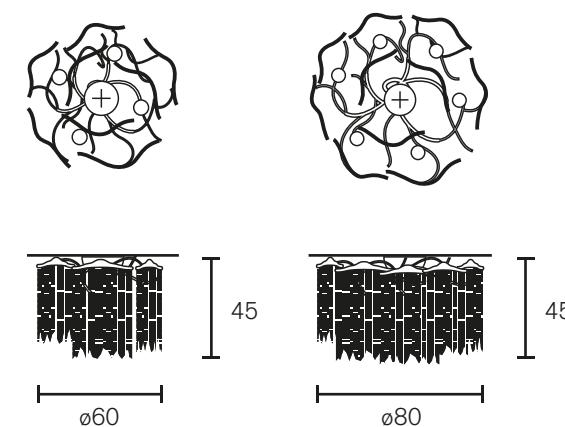

All chandeliers are supplied with 1,7 meter chain, 2 meter electrical cable and a ceiling shade. All floor- and table lamps are supplied with a dimmer.

All chandeliers are supplied with 1,7 meter chain, 2 meter electrical cable and a ceiling shade. All floor- and table lamps are supplied with a dimmer.