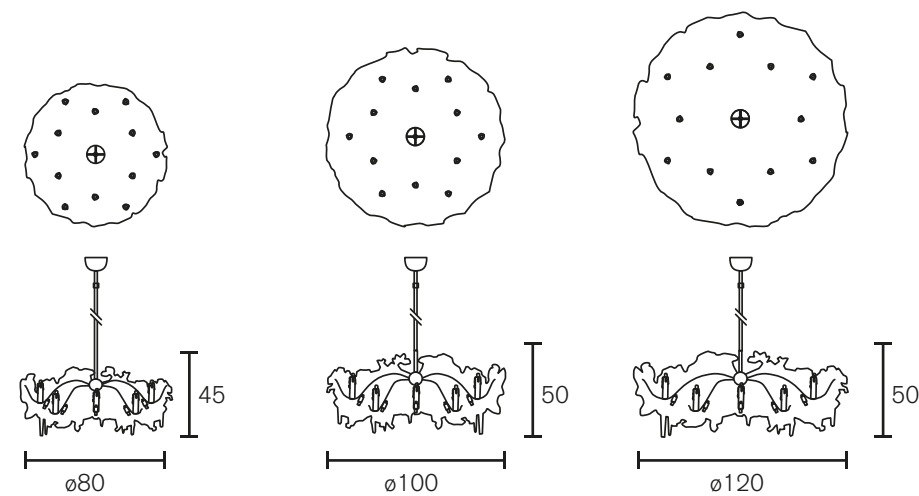

All hanging lamps and chandeliers are supplied with 2 meter stem, 2 meter electrical cable and a ceiling shade.

Chandelier Oval

Art.nr.	Dimensions CM	Price
FPHO115BL	Length 115cm, Width 65cm, Height 40cm, Length stem 200cm, 12x G9, 28,0 kg, black finish	€ 4.872
FPHO115W	Length 115cm, Width 65cm, Height 40cm, Length stem 200cm, 12x G9, 28,0 kg, white finish	€ 4.872
FPHO115N	Length 115cm, Width 65cm, Height 40cm, Length stem 200cm, 12x G9, 28,0 kg, nickel finish	€ 5.420
FPHO135BL	Length 135cm, Width 65cm, Height 45cm, Length stem 200cm, 12x G9, 35,0 kg, black finish	€ 5.027
FPHO135W	Length 135cm, Width 65cm, Height 45cm, Length stem 200cm, 12x G9, 35,0 kg, white finish	€ 5.027
FPHO135N	Length 135cm, Width 65cm, Height 45cm, Length stem 200cm, 12x G9, 35,0 kg, nickel finish	€ 5.581
FPHO155BL	Length 155cm, Width 65cm, Height 45cm, Length stem 200cm, 12x G9, 40,0 kg, black finish	€ 5.107
FPHO155W	Length 155cm, Width 65cm, Height 45cm, Length stem 200cm, 12x G9, 40,0 kg, white finish	€ 5.107
FPHO155N	Length 155cm, Width 65cm, Height 45cm, Length stem 200cm, 12x G9, 40,0 kg, nickel finish	€ 5.676

Hanging Lamp Round

Art.nr.	Dimensions CM	Price
FPHL80BL	Ø 80cm, Height 40cm, Length stem 200cm, 12x G9, 18,0 kg, black finish	€ 4.872
FPHL80W	Ø 80cm, Height 40cm, Length stem 200cm, 12x G9, 18,0 kg, white finish	€ 4.872
FPHL80N	Ø 80cm, Height 40cm, Length stem 200cm, 12x G9, 18,0 kg, nickel finish	€ 5.420
FPHL100BL	Ø 100cm, Height 50cm, Length stem 200cm, 12x G9, 24,0 kg, black finish	€ 5.027
FPHL100W	Ø 100cm, Height 50cm, Length stem 200cm, 12x G9, 24,0 kg, white finish	€ 5.027
FPHL100N	Ø 100cm, Height 50cm, Length stem 200cm, 12x G9, 24,0 kg, nickel finish	€ 5.581
FPHL120BL	Ø 120cm, Height 50cm, Length stem 200cm, 12x G9, 40,0 kg, black finish	€ 5.107
FPHL120W	Ø 120cm, Height 50cm, Length stem 200cm, 12x G9, 40,0 kg, white finish	€ 5.107
FPHL120N	Ø 120cm, Height 50cm, Length stem 200cm, 12x G9, 40,0 kg, nickel finish	€ 5.742