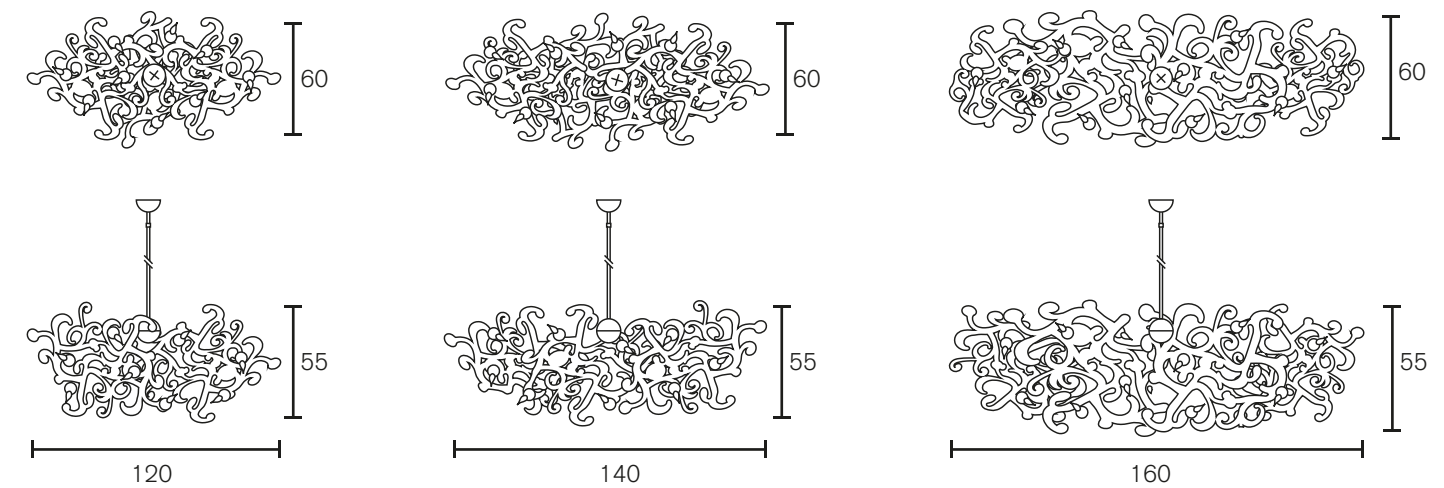

Art.nr.	Dimensions CM	Price
KELPOC120BLM	Length 120cm, Width 60cm, Height 55cm, Length stem 200cm, 10x E14, 25,0 kg, black matt finish	€ 4.914
KELPOC120WM	Length 120cm, Width 60cm, Height 55cm, Length stem 200cm, 10x E14, 25,0 kg, white matt finish	€ 4.914
KELPOC120B	Length 120cm, Width 60cm, Height 55cm, Length stem 200cm, 10x E14, 25,0 kg, bronze finish	€ 4.914
KELPOC120ST	Length 120cm, Width 60cm, Height 55cm, Length stem 200cm, 10x E14, 25,0 kg, stainless steel	€ 5.459
KELPOC120COP	Length 120cm, Width 60cm, Height 55cm, Length stem 200cm, 10x E14, 25,0 kg, copper finish	€ 5.896
KELPOC120BR	Length 120cm, Width 60cm, Height 55cm, Length stem 200cm, 10x E14, 25,0 kg, brass finish	€ 5.896
KELPOC120BRA	Length 120cm, Width 60cm, Height 55cm, Length stem 200cm, 10x E14, 25,0 kg, brass aged finish	€ 5.896
KELPOC120BRG	Length 120cm, Width 60cm, Height 55cm, Length stem 200cm, 10x E14, 25,0 kg, brass grinded finish	€ 5.896
KELPOC140BLM	Length 140cm, Width 60cm, Height 55cm, Length stem 200cm, 10x E14, 30,0 kg, black matt finish	€ 5.350
KELPOC140WM	Length 140cm, Width 60cm, Height 55cm, Length stem 200cm, 10x E14, 30,0 kg, white matt finish	€ 5.350
KELPOC140B	Length 140cm, Width 60cm, Height 55cm, Length stem 200cm, 10x E14, 30,0 kg, bronze finish	€ 5.350
KELPOC140ST	Length 140cm, Width 60cm, Height 55cm, Length stem 200cm, 10x E14, 30,0 kg, stainless steel	€ 5.896
KELPOC140COP	Length 140cm, Width 60cm, Height 55cm, Length stem 200cm, 10x E14, 30,0 kg, copper finish	€ 6.333
KELPOC140BR	Length 140cm, Width 60cm, Height 55cm, Length stem 200cm, 10x E14, 30,0 kg, brass finish	€ 6.333
KELPOC140BRA	Length 140cm, Width 60cm, Height 55cm, Length stem 200cm, 10x E14, 30,0 kg, brass aged finish	€ 6.333
KELPOC140BRG	Length 140cm, Width 60cm, Height 55cm, Length stem 200cm, 10x E14, 30,0 kg, brass grinded finish	€ 6.333
KELPOC160BLM	Length 160cm, Width 60cm, Height 55cm, Length stem 200cm, 10x E14, 40,0 kg, black matt finish	€ 5.770
KELPOC160WM	Length 160cm, Width 60cm, Height 55cm, Length stem 200cm, 10x E14, 40,0 kg, white matt finish	€ 5.770
KELPOC160B	Length 160cm, Width 60cm, Height 55cm, Length stem 200cm, 10x E14, 40,0 kg, bronze finish	€ 5.770
KELPOC160ST	Length 160cm, Width 60cm, Height 55cm, Length stem 200cm, 10x E14, 40,0 kg, stainless steel	€ 6.115
KELPOC160COP	Length 160cm, Width 60cm, Height 55cm, Length stem 200cm, 10x E14, 40,0 kg, copper finish	€ 6.442
KELPOC160BR	Length 160cm, Width 60cm, Height 55cm, Length stem 200cm, 10x E14, 40,0 kg, brass finish	€ 6.442
KELPOC160BRA	Length 160cm, Width 60cm, Height 55cm, Length stem 200cm, 10x E14, 40,0 kg, brass aged finish	€ 6.442
KELPOC160BRG	Length 160cm, Width 60cm, Height 55cm, Length stem 200cm, 10x E14, 40,0 kg, brass grinded finish	€ 6.442