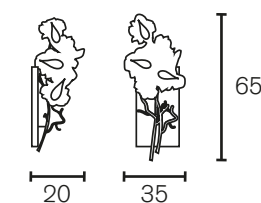

All hanging lamps are supplied with 2 meter steel- and electrical cable and a ceiling shade. All rose objects are standard supplied with 3 meter steel cable and 3 meter electrical cable. Loose bouquets and single roses are to be attached directly to the ceiling, separate from the ceiling cover.