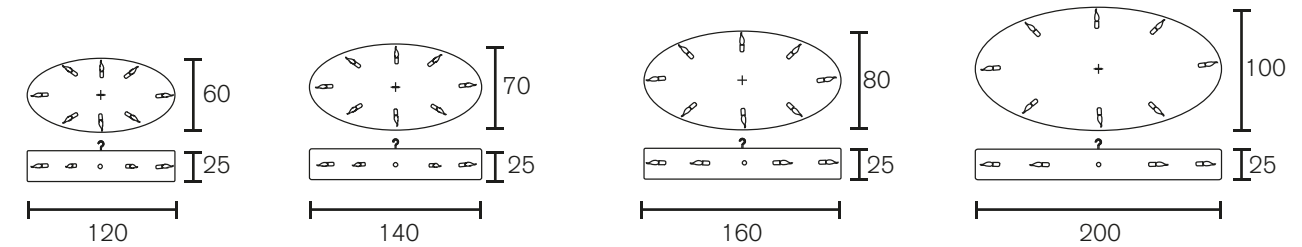

Chandelier Oval

Art.nr.	Dimensions CM	Price
HOC60W	Length 120cm, Width 60cm, Height 25cm, Length chain 170cm, 8x E14, 13,0 kg, white finish	€ 3.583
HOC60N	Length 120cm, Width 60cm, Height 25cm, Length chain 170cm, 8x E14, 13,0 kg, nickel finish	€ 3.978
HOC70W	Length 140cm, Width 70cm, Height 25cm, Length chain 170cm, 8x E14, 17,0 kg, white finish	€ 3.744
HOC70N	Length 140cm, Width 70cm, Height 25cm, Length chain 170cm, 8x E14, 17,0 kg, nickel finish	€ 4.156
HOC80W	Length 160cm, Width 80cm, Height 25cm, Length chain 170cm, 8x E14, 24,0 kg, white finish	€ 3.914
HOC80N	Length 160cm, Width 80cm, Height 25cm, Length chain 170cm, 8x E14, 24,0 kg, nickel finish	€ 4.353
HOC100W	Length 200cm, Width 100cm, Height 25cm, Length chain 170cm, 12x E14, 38,0 kg, white finish	€ 5.878
HOC100N	Length 200cm, Width 100cm, Height 25cm, Length chain 170cm, 12x E14, 38,0 kg, nickel finish	€ 6.529