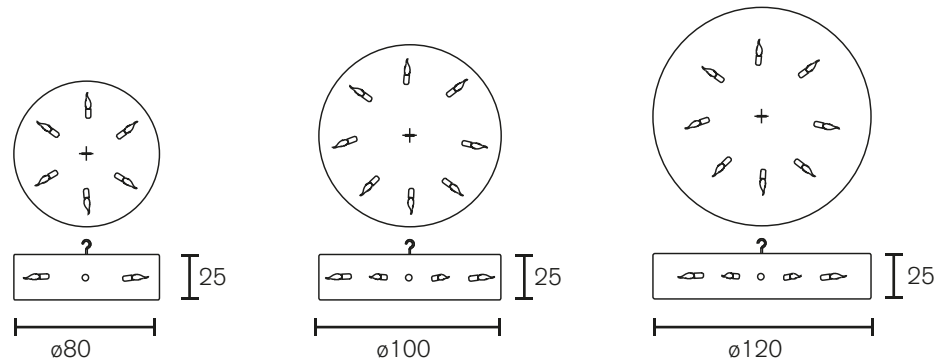

Hanging Lamp Block

Art.nr.	Dimensions CM	Price
HCC50W	Length 40cm, Width 40cm, Height 50cm, Length chain 170cm, 1x E27, 13,0 kg, white finish	€ 2.219
HCC50N	Length 40cm, Width 40cm, Height 50cm, Length chain 170cm, 1x E27, 13,0 kg, nickel finish	€ 2.462

Chandelier Round

Art.nr.	Dimensions CM	Price
HC80W	Ø 80cm, Height 25cm, Length chain 170cm, 6x E14, 11,0 kg, white finish	€ 3.779
HC80N	Ø 80cm, Height 25cm, Length chain 170cm, 6x E14, 11,0 kg, nickel finish	€ 4.197
HC100W	Ø 100cm, Height 25cm, Length chain 170cm, 8x E14, 25,0 kg, white finish	€ 3.970
HC100N	Ø 100cm, Height 25cm, Length chain 170cm, 8x E14, 25,0 kg, nickel finish	€ 4.415
HC120W	Ø 120cm, Height 25cm, Length chain 170cm, 10x E14, 28,0 kg, white finish	€ 4.458
HC120N	Ø 120cm, Height 25cm, Length chain 170cm, 10x E14, 28,0 kg, nickel finish	€ 4.955

Chandelier Candlestick Round

Art.nr.	Dimensions CM	Price
HCCH10X10W	Ø 100cm, Height 40cm, Length chain 170cm, 12x E14, 25,0 kg, white finish	€ 4.660
HCCH10X10N	Ø 100cm, Height 40cm, Length chain 170cm, 12x E14, 25,0 kg, nickel finish	€ 5.175
HCCH12X12W	Ø 120cm, Height 40cm, Length chain 170cm, 12x E14, 25,0 kg, white finish	€ 5.313
HCCH12X12N	Ø 120cm, Height 40cm, Length chain 170cm, 12x E14, 25,0 kg, nickel finish	€ 5.902