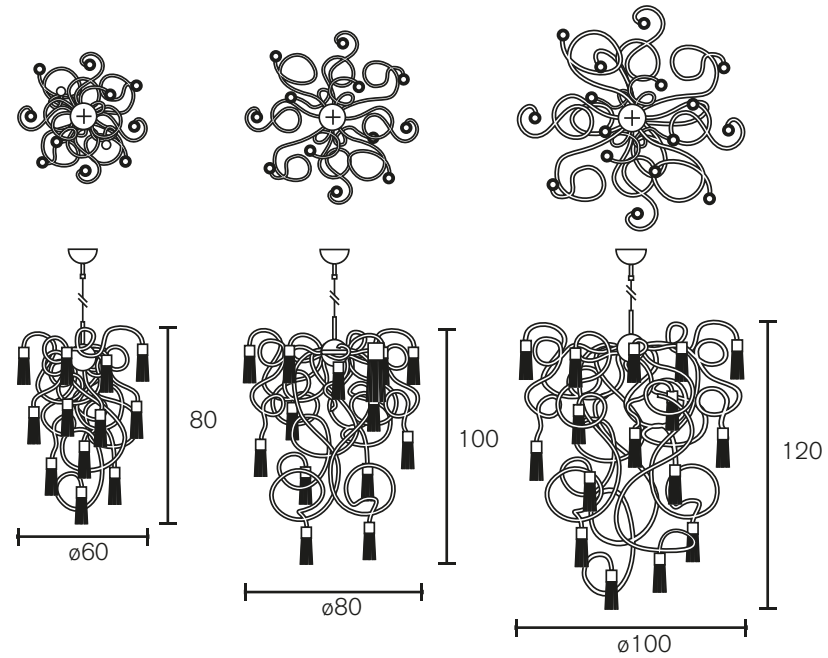

Collection Sultans Of Swing 2012

Chandelier conical

Art.nr.	Dimensions CM	Price
SOSCC60N	Ø 60cm, Height 80cm, Length chain 170cm, 12x E14, 23,0 kg, nickel finish	€ 5.043
SOSCC80N	Ø 80cm, Height 100cm, Length chain 170cm, 14x E14, 30,0 kg, nickel finish	€ 5.237
SOSCC100N	Ø 100cm, Height 120cm, Length chain 170cm, 16x E14, 37,0 kg, nickel finish	€ 5.519

Chandelier Oval

Art.nr.	Dimensions CM	Price
SOSOC120N	Length 120cm, Width 60cm, Height 55cm, Length chain 170cm, 14x E14, 26,0 kg, nickel finish	€ 5.237
SOSOC140N	Length 140cm, Width 70cm, Height 55cm, Length chain 170cm, 14x E14, 35,0 kg, nickel finish	€ 5.424
SOSOC160N	Length 160cm, Width 70cm, Height 55cm, Length chain 170cm, 14x E14, 32,0 kg, nickel finish	€ 5.616