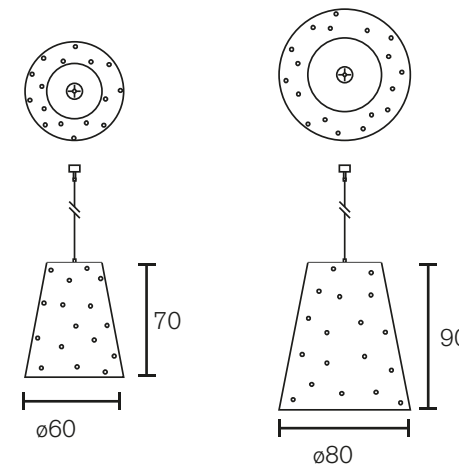

Hanging Lamp Drop

Art.nr.	Dimensions CM	Price
CWH130NH	Ø 30cm, Height 130cm, Length steel cable 200cm, 14x G9, 9,0 kg, nickel finish	€ 3.169
CWH160NH	Ø 35cm, Height 160cm, Length steel cable 200cm, 18x G9, 11,0 kg, nickel finish	€ 3.789
CWH200NH	Ø 40cm, Height 200cm, Length steel cable 200cm, 24x G9, 15,0 kg, nickel finish	€ 3.974