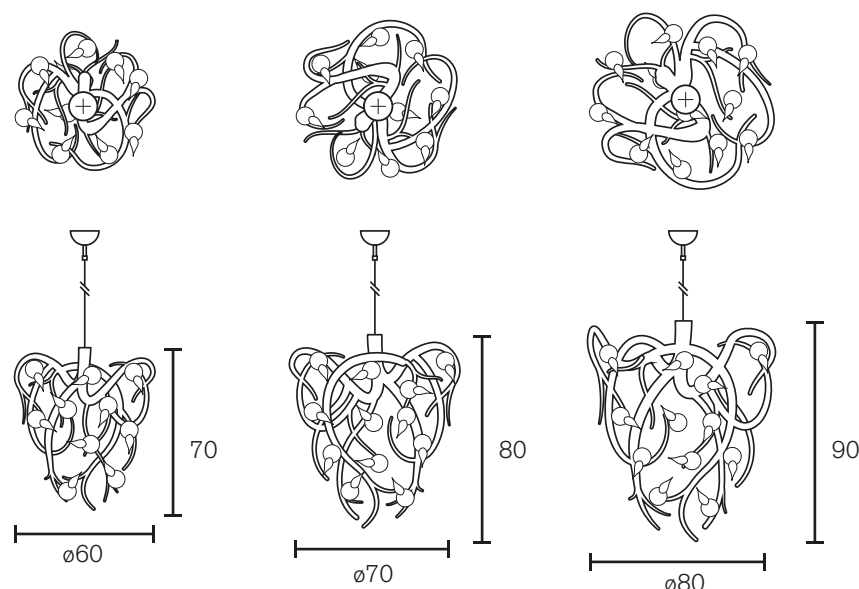

We advise you to keep this certificate together with your receipt of purchase in a safe place.

Technical information

Collection Eve 2016

Chandelier Conical

Art.nr.	Dimensions CM	Price
EVECC60BLM	Ø 60cm, Height 70cm, Length chain 170cm, 10x E14, 14,0 kg, black matt finish	€ 3.580
EVECC60WM	Ø 60cm, Height 70cm, Length chain 170cm, 10x E14, 14,0 kg, white matt finish	€ 3.580
EVECC60B	Ø 60cm, Height 70cm, Length chain 170cm, 10x E14, 14,0 kg, bronze finish	€ 3.580
EVECC60N	Ø 60cm, Height 70cm, Length chain 170cm, 10x E14, 14,0 kg, nickel finish	€ 4.028
EVECC60COP	Ø 60cm, Height 70cm, Length chain 170cm, 10x E14, 14,0 kg, copper finish	€ 5.818
EVECC60BR	Ø 60cm, Height 70cm, Length chain 170cm, 10x E14, 14,0 kg, brass finish	€ 5.818
EVECC70BLM	Ø 70cm, Height 80cm, Length chain 170cm, 12x E14, 16,0 kg, black matt finish	€ 4.128
EVECC70WM	Ø 70cm, Height 80cm, Length chain 170cm, 12x E14, 16,0 kg, white matt finish	€ 4.128
EVECC70B	Ø 70cm, Height 80cm, Length chain 170cm, 12x E14, 16,0 kg, bronze finish	€ 4.128
EVECC70N	Ø 70cm, Height 80cm, Length chain 170cm, 12x E14, 16,0 kg, nickel finish	€ 4.452
EVECC70COP	Ø 70cm, Height 80cm, Length chain 170cm, 12x E14, 16,0 kg, copper finish	€ 6.572
EVECC70BR	Ø 70cm, Height 80cm, Length chain 170cm, 12x E14, 16,0 kg, brass finish	€ 6.572
EVECC80BLM	Ø 80cm, Height 90cm, Length chain 170cm, 12x E14, 18,0 kg, black matt finish	€ 4.664
EVECC80WM	Ø 80cm, Height 90cm, Length chain 170cm, 12x E14, 18,0 kg, white matt finish	€ 4.664
EVECC80B	Ø 80cm, Height 90cm, Length chain 170cm, 12x E14, 18,0 kg, bronze finish	€ 4.664
EVECC80N	Ø 80cm, Height 90cm, Length chain 170cm, 12x E14, 18,0 kg, nickel finish	€ 4.789
EVECC80COP	Ø 80cm, Height 90cm, Length chain 170cm, 12x E14, 18,0 kg, copper finish	€ 6.784
EVECC80BR	Ø 80cm, Height 90cm, Length chain 170cm, 12x E14, 18,0 kg, brass finish	€ 6.784