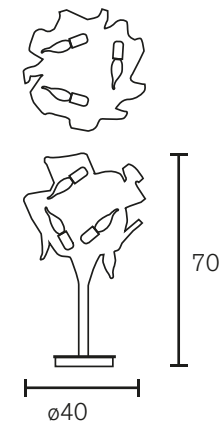

Table Lamp

Art.nr.	Dimensions CM	Price
DT40ST	Ø 40cm, Height 70cm, 3x E14, 10,0 kg, stainless steel	€ 2.069

Wall Lamp

Art.nr.	Dimensions CM	Price
DW20N-L	Width 13cm, Height 40cm, Depth 10cm, 1x E14, 3,0 kg, nickel finish, left version	€ 1.030
DW20N-R	Width 13cm, Height 40cm, Depth 10cm, 1x E14, 3,0 kg, nickel finish, right version	€ 1.030
DW35N	Width 40cm, Height 75cm, Depth 20cm, 3x E14, 7,0 kg, nickel finish	€ 1.609