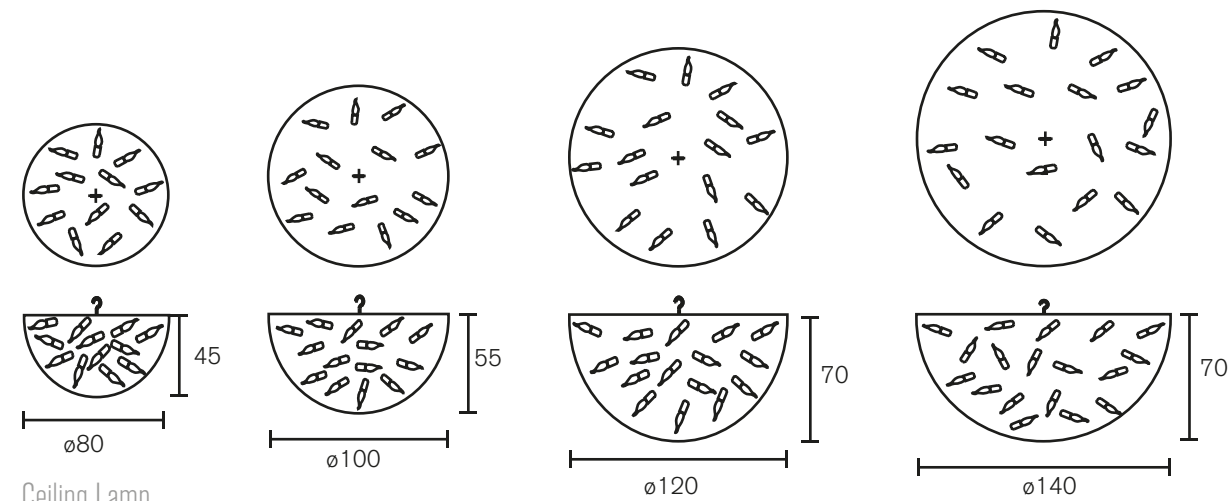

Chandelier Round

Art.nr.	Dimensions CM	Price
LYC80BL	Ø 80cm, Height 45cm, Length chain 170cm, 12x E14, 22,0 kg, black finish	€ 5.756
LYC80W	Ø 80cm, Height 45cm, Length chain 170cm, 12x E14, 22,0 kg, white finish	€ 5.756
LYC80N	Ø 80cm, Height 45cm, Length chain 170cm, 12x E14, 22,0 kg, nickel finish	€ 6.047
LYC100BL	Ø 100cm, Height 55cm, Length chain 170cm, 14x E14, 35,0 kg, black finish	€ 6.073
LYC100W	Ø 100cm, Height 55cm, Length chain 170cm, 14x E14, 35,0 kg, white finish	€ 6.073
LYC100N	Ø 100cm, Height 55cm, Length chain 170cm, 14x E14, 35,0 kg, nickel finish	€ 6.366
LYC120BL	Ø 120cm, Height 70cm, Length chain 170cm, 16x E14, 55,0 kg, black finish	€ 6.978
LYC120W	Ø 120cm, Height 70cm, Length chain 170cm, 16x E14, 55,0 kg, white finish	€ 6.947
LYC120N	Ø 120cm, Height 70cm, Length chain 170cm, 16x E14, 55,0 kg, nickel finish	€ 7.330
LYC140BL	Ø 140cm, Height 70cm, Length chain 170cm, 18x E14, 60,0 kg, black finish	€ 7.923
LYC140W	Ø 140cm, Height 70cm, Length chain 170cm, 18x E14, 60,0 kg, white finish	€ 7.923
LYC140N	Ø 140cm, Height 70cm, Length chain 170cm, 18x E14, 60,0 kg, nickel finish	€ 9.487

Ceiling Lamp

Art.nr.	Dimensions CM	Price
LYP60BL	Ø 60cm, Height 30cm, 6x E14, 8,0 kg, black finish	€ 2.812
LYP60W	Ø 60cm, Height 30cm, 6x E14, 8,0 kg, white finish	€ 2.812
LYP60N	Ø 60cm, Height 30cm, 6x E14, 8,0 kg, nickel finish	€ 3.095
LYP80BL	Ø 80cm, Height 30cm, 8x E14, 13,0 kg, black finish	€ 3.058
LYP80W	Ø 80cm, Height 30cm, 8x E14, 13,0 kg, white finish	€ 3.058
LYP80N	Ø 80cm, Height 30cm, 8x E14, 13,0 kg, nickel finish	€ 3.362
LYP100BL	Ø 100cm, Height 30cm, 10x E14, 20,0 kg, black finish	€ 3.301
LYP100W	Ø 100cm, Height 30cm, 10x E14, 20,0 kg, white finish	€ 3.301
LYP100N	Ø 100cm, Height 30cm, 10x E14, 20,0 kg, nickel finish	€ 3.943