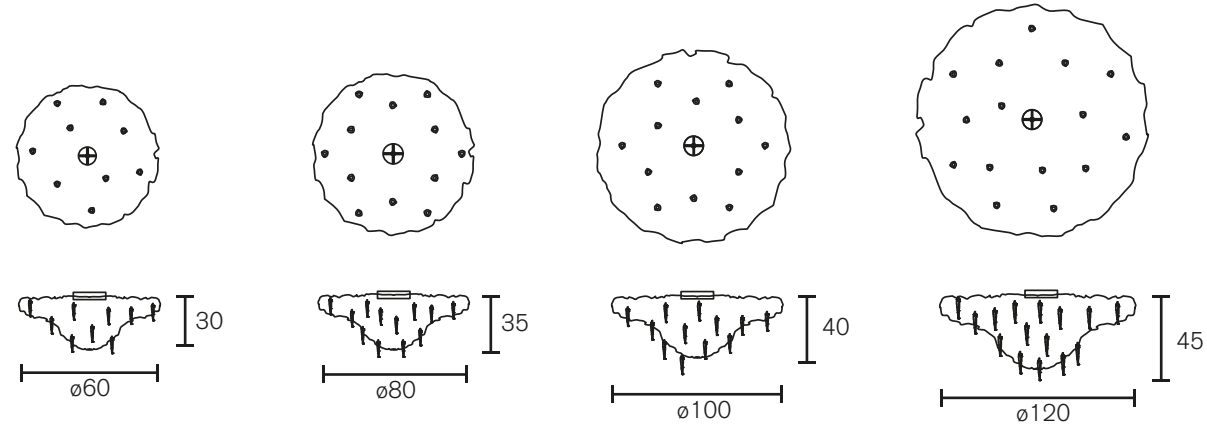

Ceiling Lamp Round

Art.nr.	Dimensions CM	Price
FPP60BL	Ø 60cm, Height 30cm, 9x G9, 10,0 kg, black finish	€ 2.841
FPP60W	Ø 60cm, Height 30cm, 9x G9, 10,0 kg, white finish	€ 2.841
FPP60N	Ø 60cm, Height 30cm, 9x G9, 10,0 kg, nickel finish	€ 3.158
FPP80BL	Ø 80cm, Height 35cm, 12x G9, 25,0 kg, black finish	€ 3.037
FPP80W	Ø 80cm, Height 35cm, 12x G9, 25,0 kg, white finish	€ 3.037
FPP80N	Ø 80cm, Height 35cm, 12x G9, 25,0 kg, nickel finish	€ 3.375
FPP100BL	Ø 100cm, Height 40cm, 12x G9, 31,5 kg, black finish	€ 3.216
FPP100W	Ø 100cm, Height 40cm, 12x G9, 31,5 kg, white finish	€ 3.216
FPP100N	Ø 100cm, Height 40cm, 12x G9, 31,5 kg, nickel finish	€ 3.632
FPP120BL	Ø 120cm, Height 45cm, 15x G9, 40,0 kg, black finish	€ 3.414
FPP120W	Ø 120cm, Height 45cm, 15x G9, 40,0 kg, white finish	€ 3.414
FPP120N	Ø 120cm, Height 45cm, 15x G9, 40,0 kg, nickel finish	€ 4.046

Wall Lamp

Art.nr.	Dimensions CM	Price
FPW30BL-L	Length 30cm, Height 40cm, Depth 14cm, 1x E14, 3,0 kg, black finish, left version	€ 1.129
FPW30BL-R	Length 30cm, Height 40cm, Depth 14cm, 1x E14, 3,0 kg, black finish, right version	€ 1.129
FPW30W-L	Length 30cm, Height 40cm, Depth 14cm, 1x E14, 3,0 kg, white finish, left version	€ 1.129
FPW30W-R	Length 30cm, Height 40cm, Depth 14cm, 1x E14, 3,0 kg, white finish, right version	€ 1.129
FPW30N-L	Length 30cm, Height 40cm, Depth 14cm, 1x E14, 3,0 kg, nickel finish, left version	€ 1.257
FPW30N-R	Length 30cm, Height 40cm, Depth 14cm, 1x E14, 3,0 kg, nickel finish, right version	€ 1.257