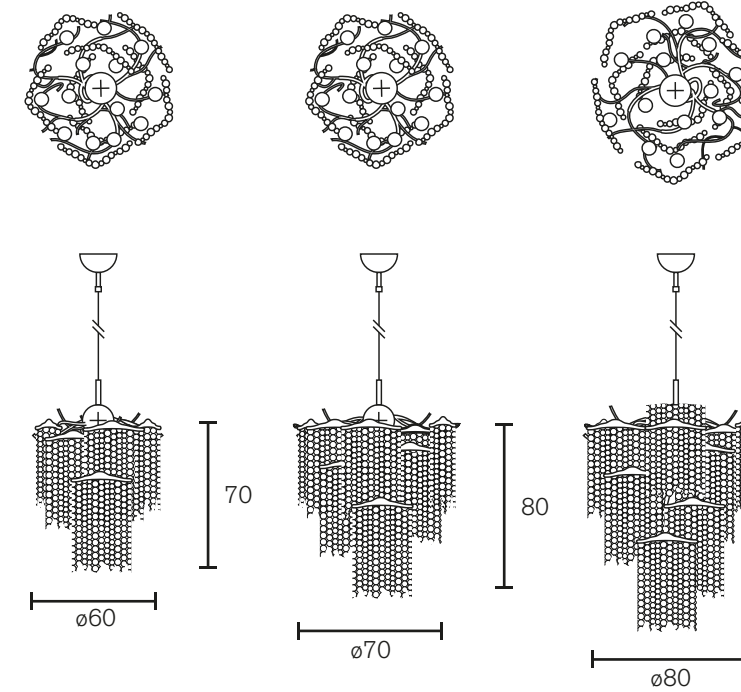

Hanging Lamp

Art.nr.	Dimensions CM	Price
AR18N	Ø 18cm, Height 75cm, Length steel cable 200cm, 3x E14, 10,0 kg, nickel finish	€ 1.908

Floor Lamp

Art.nr.	Dimensions CM	Price
ARF190N	Ø 30cm, Height 190cm, 5x E14, 32,0 kg, nickel finish	€ 4.037

Table Lamp

Art.nr.	Dimensions CM	Price
ART30N	Ø 30cm, Height 85cm, 3x E14, 17,0 kg, nickel finish	€ 2.282

Wall Lamp

Art.nr.	Dimensions CM	Price
ARW50N	Width 20cm, Height 50cm, Depth 12cm, 1x E14, 7,0 kg, nickel finish	€ 1.056
ARW70N	Width 30cm, Height 70cm, Depth 12cm, 2x E14, 10,0 kg, nickel finish	€ 1.405

All chandeliers are supplied with 1,7 meter chain, 2 meter electrical cable and a ceiling shade. All floor- and table lamps are supplied with a dimmer.

Collection Victoria 2014

Chandelier Conical

Art.nr.	Dimensions CM	Price
VCC60N	Ø 60cm, Height 70cm, Length chain 170cm, 8x E14, 24,0 kg, nickel finish	€ 5.616
VCC70N	Ø 70cm, Height 80cm, Length chain 170cm, 12x E14, 28,0 kg, nickel finish	€ 6.142
VCC80N	Ø 80cm, Height 100cm, Length chain 170cm, 14x E14, 30,0 kg, nickel finish	€ 6.844

Chandelier Oval

Art.nr.	Dimensions CM	Price
VOC120N	Length 120cm, Width 60cm, Height 55cm, Length chain 170cm, 12x E14, 22,0 kg, nickel finish	€ 6.142
VOC140N	Length 140cm, Width 60cm, Height 55cm, Length chain 170cm, 12x E14, 26,0 kg, nickel finish	€ 6.532
VOC160N	Length 160cm, Width 60cm, Height 55cm, Length chain 170cm, 16x E14, 26,0 kg, nickel finish	€ 6.844
VOC180N	Length 180cm, Width 60cm, Height 55cm, Length chain 170cm, 16x E14, 36,0 kg, nickel finish	€ 7.194