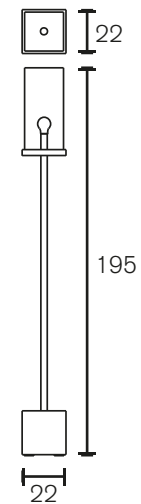

Wall Lamp

Art.nr.	Dimensions CM	Price
BW13ST	Width 13cm, Height 32cm, Depth 17cm, 1x E14, 3,0 kg, stainless steel	€ 1.173

All hanging lamps are supplied with 2 meter steel- and electrical cable and 2 ceiling shades. Long ceiling shade with two steel cable connections available on request.

Collection Rhapsody In Blue 2000

Hanging Lamp

Art.nr.	Dimensions CM	Price
RH100ST	Length 100cm, Width 20cm, Height 25cm, Length steel cable 200cm, 4x E27, 25,0 kg, stainless steel	€ 4.909
RH125ST	Length 125cm, Width 20cm, Height 25cm, Length steel cable 200cm, 5x E27, 30,0 kg, stainless steel	€ 5.196
RH150ST	Length 150cm, Width 20cm, Height 25cm, Length steel cable 200cm, 6x E27, 33,0 kg, stainless steel	€ 5.441
RH175ST	Length 175cm, Width 20cm, Height 25cm, Length steel cable 200cm, 6x E27, 35,0 kg, stainless steel	€ 5.797
RH200ST	Length 200cm, Width 20cm, Height 25cm, Length steel cable 200cm, 8x E27, 50,0 kg, stainless steel	€ 6.419