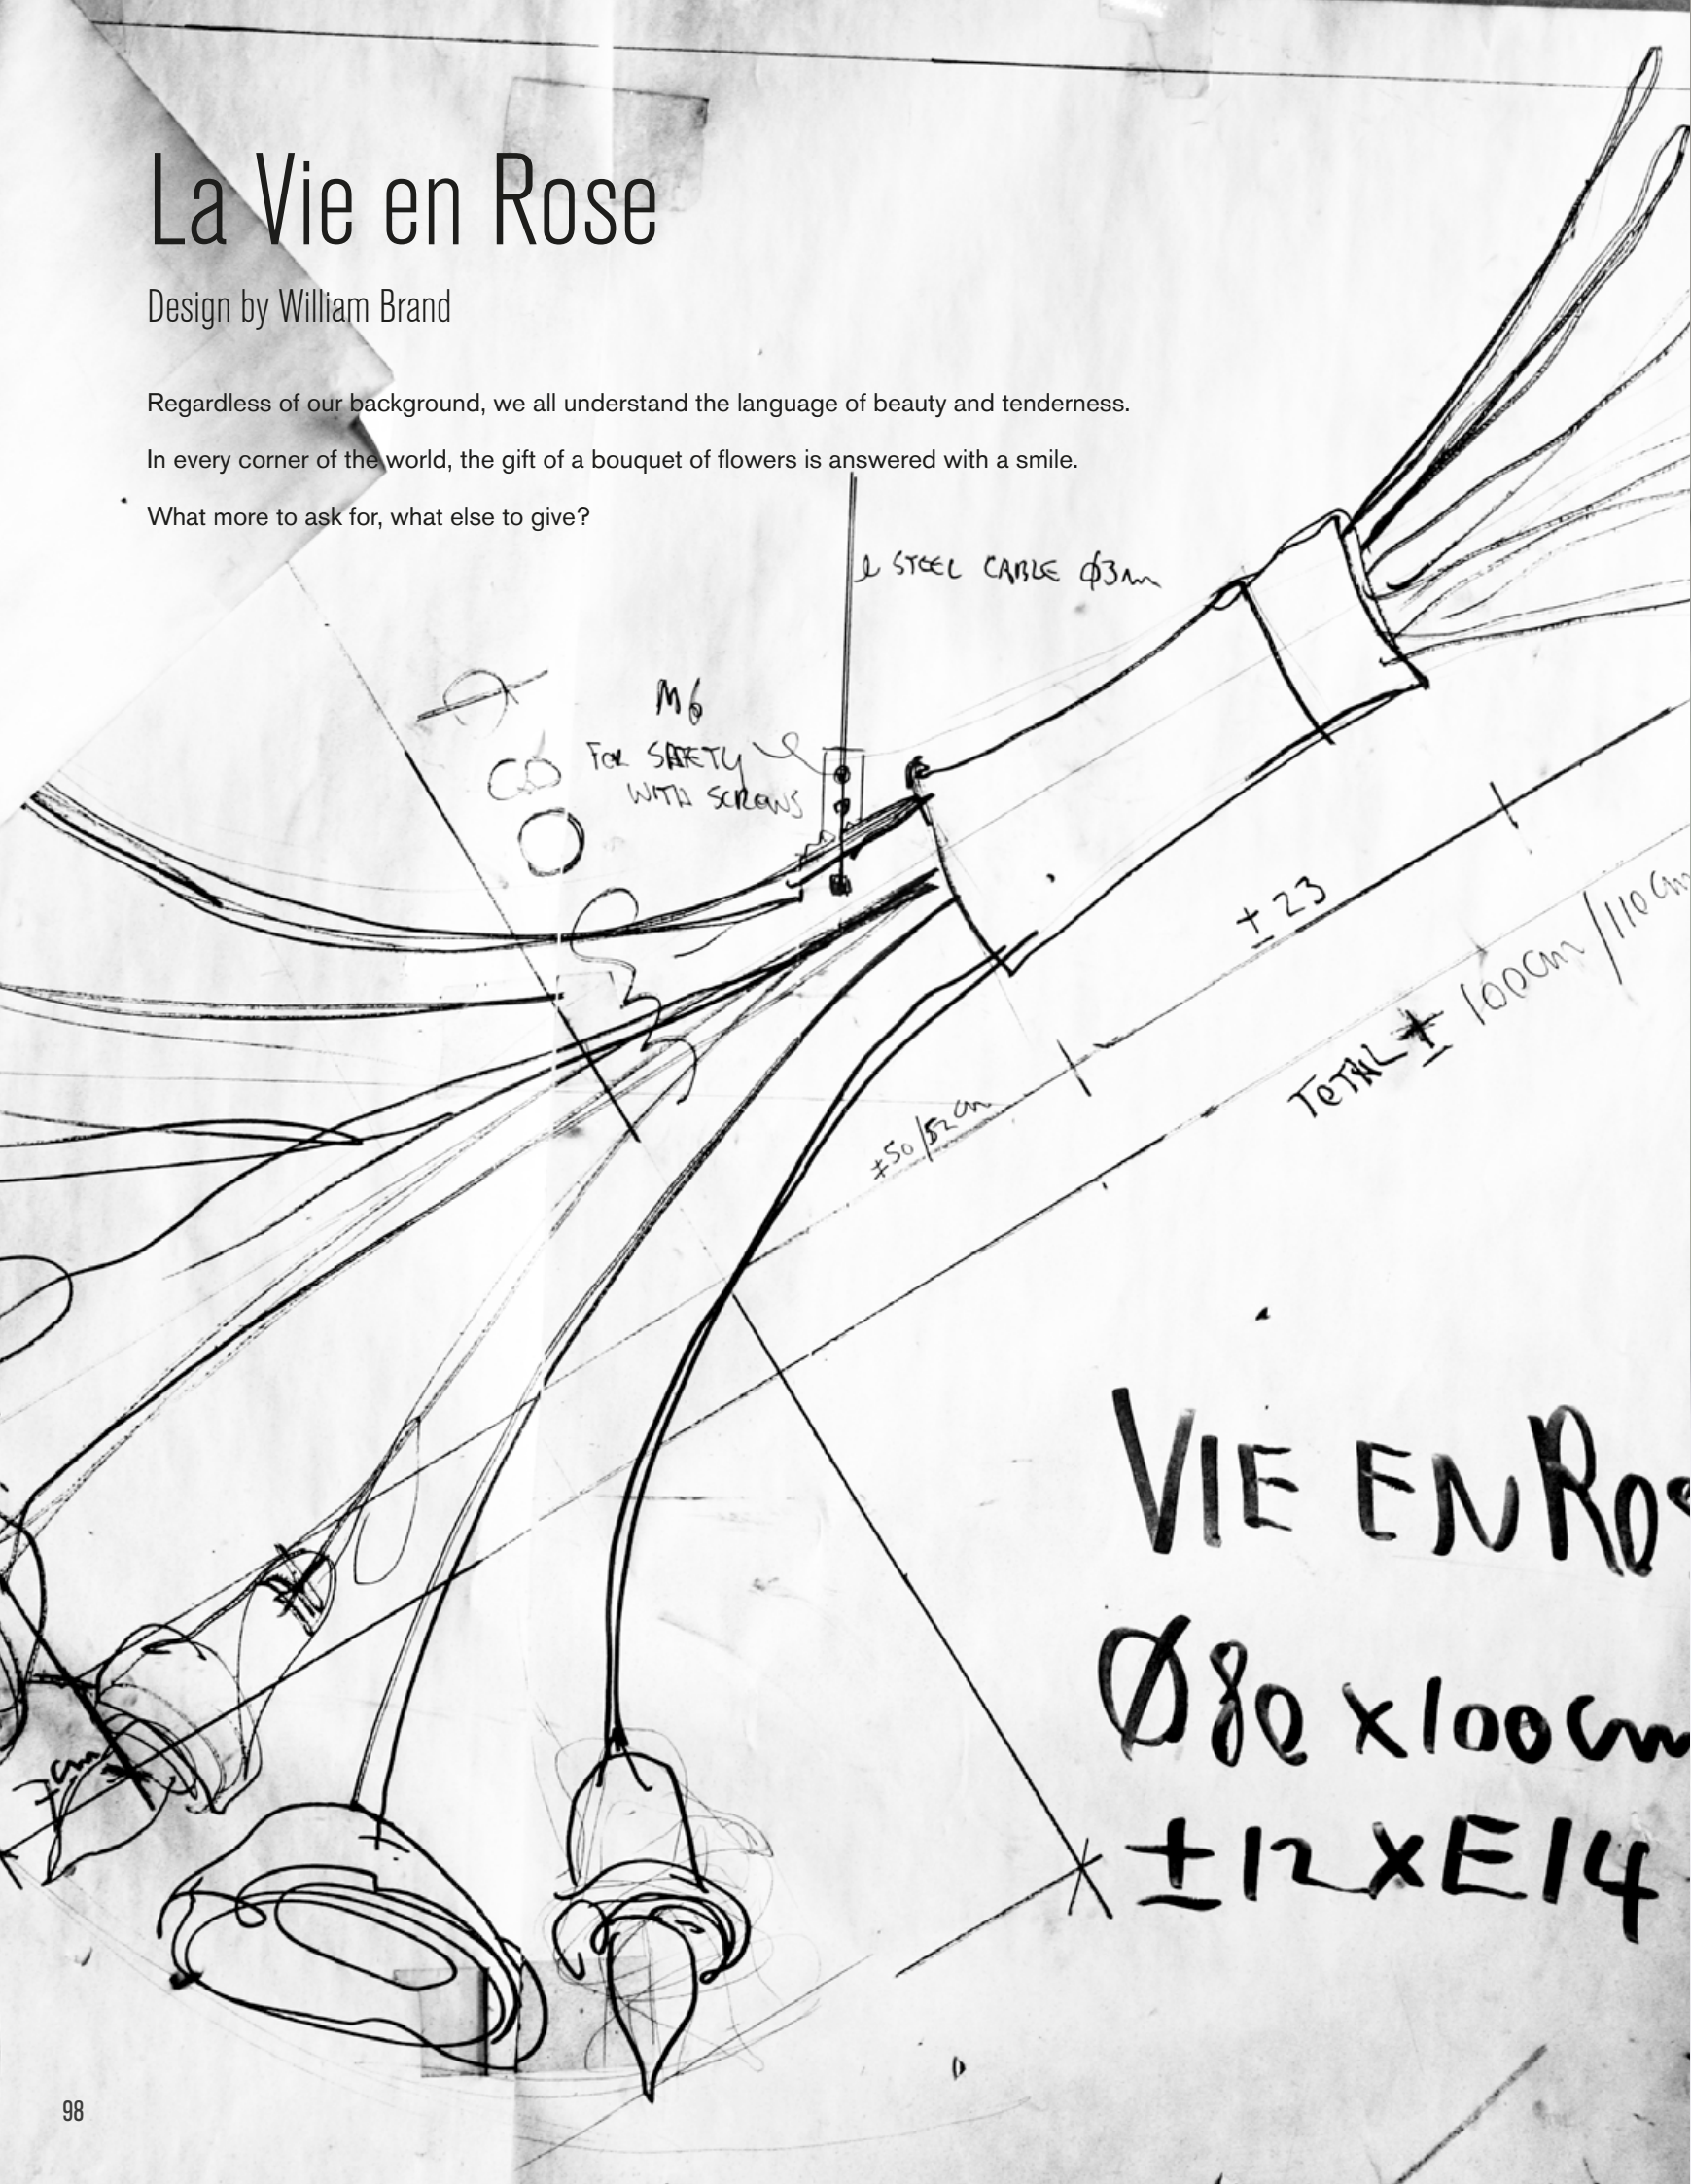

La Vie en Rose

Design by William Brand

Regardless of our background, we all understand the language of beauty and tenderness.

In every corner of the world, the gift of a bouquet of flowers is answered with a smile.

What more to ask for, what else to give?