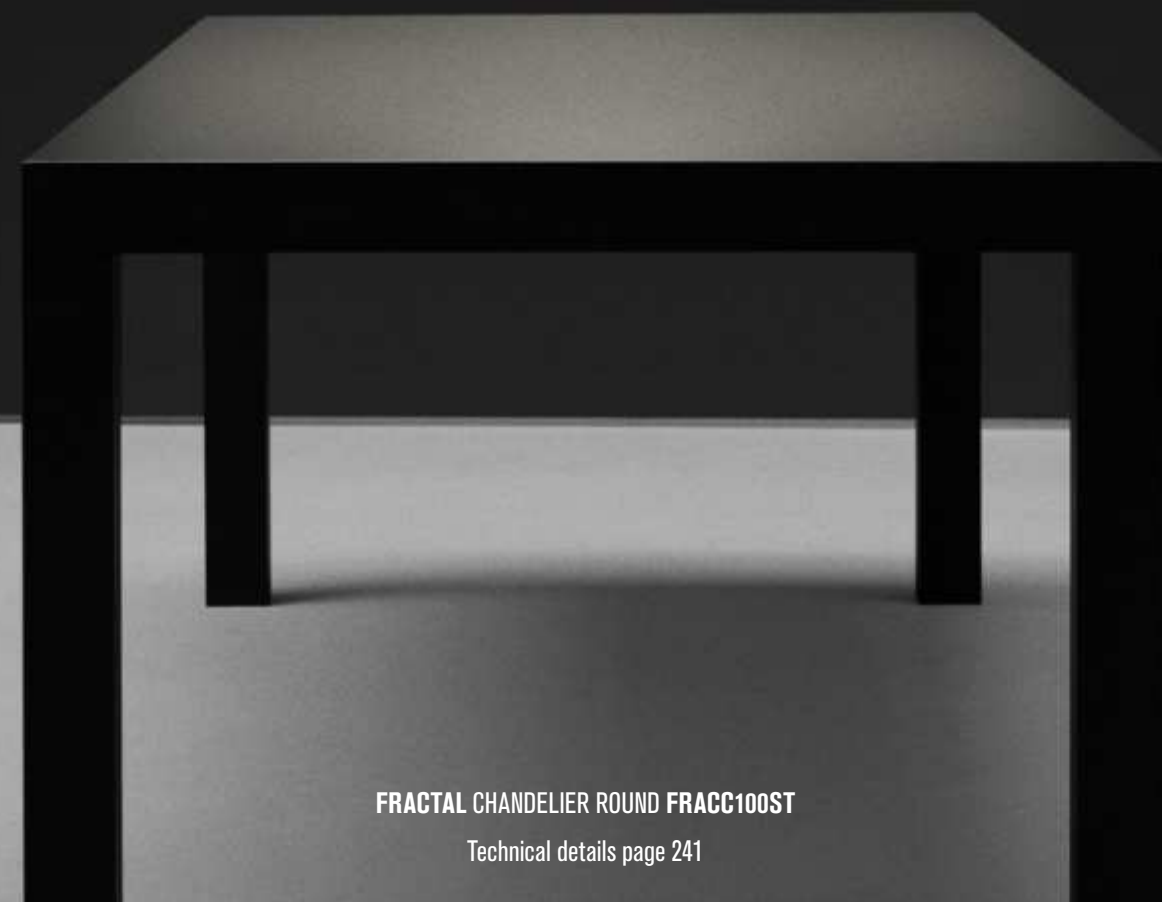

Technical details page 241

FRACTAL CHANDELIER ROUND FRACC100ST

Technical details page 241

FRACTAL HANGING LAMP CLOUD FRACHR55BLM

Technical details page 242

FRACTAL HANGING LAMP CLOUD FRACHR55BRG

Technical details page 242