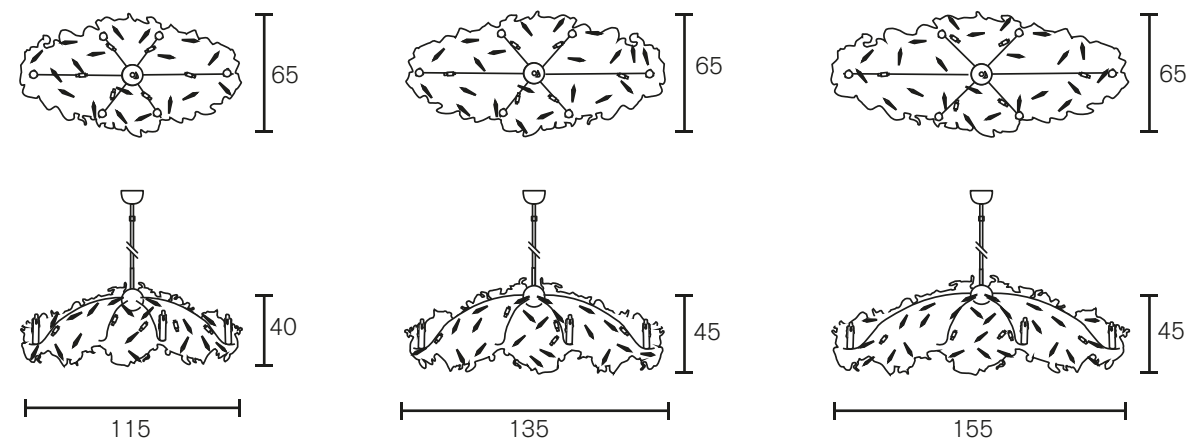

All hanging lamps and chandeliers are supplied with 2 meter stem, 2 meter electrical cable and a ceiling shade. All crystal are original Swarovski crystals.

Wall Lamp

Art.nr.	Dimensions CM	Price
ILW30BL-L	Length 30cm, Height 40cm, Depth 14cm, 1x E14, 3,0 kg, black finish, left version	€ 1.119
ILW30BL-R	Length 30cm, Height 40cm, Depth 14cm, 1x E14, 3,0 kg, black finish, right version	€ 1.119
ILW30W-L	Length 30cm, Height 40cm, Depth 14cm, 1x E14, 3,0 kg, white finish, left version	€ 1.119
ILW30W-R	Length 30cm, Height 40cm, Depth 14cm, 1x E14, 3,0 kg, white finish, right version	€ 1.119
ILW30N-L	Length 30cm, Height 40cm, Depth 14cm, 1x E14, 3,0 kg, nickel finish, left version	€ 1.239
ILW30N-R	Length 30cm, Height 40cm, Depth 14cm, 1x E14, 3,0 kg, nickel finish, right version	€ 1.239