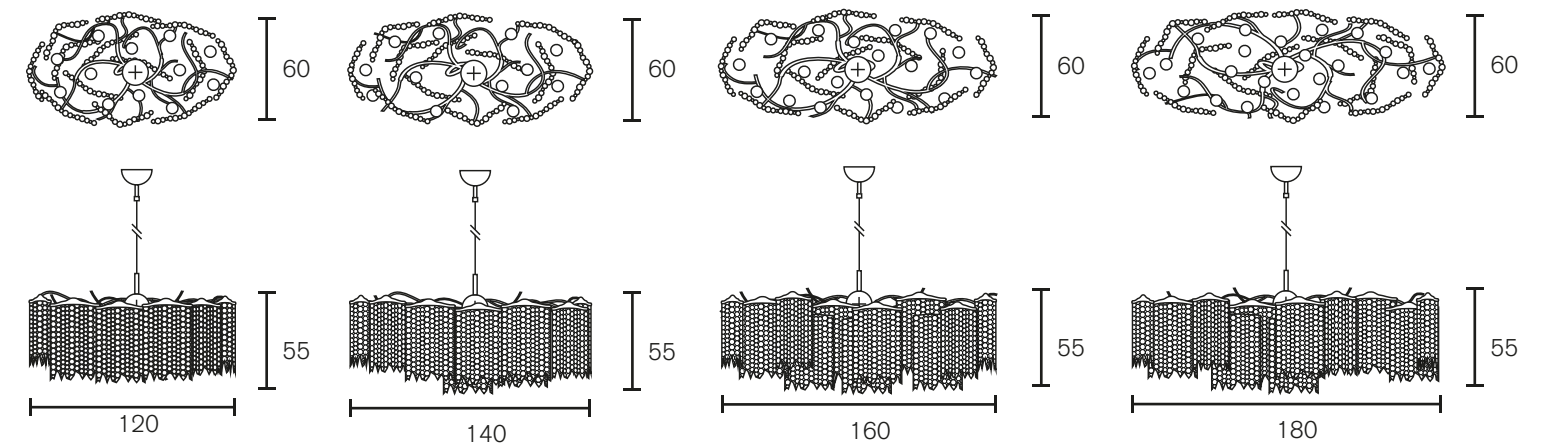

All chandeliers are supplied with 1,7 meter chain, 2 meter electrical cable and a ceiling shade. All floor- and table lamps are supplied with a dimmer.