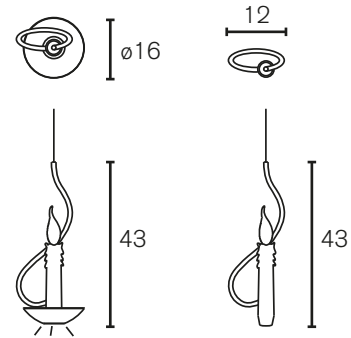

Chandelier

Beside this, it is also possible to compose a chandelier, consisting of different Floating Candles.

Chandelier

Art.nr.	Dimensions CM	Price
FCB18WM	Ø 12cm, Height 43cm, 1x E14, 2,4 kg, white matt finish	€ 684
FCB18ST	Ø 12cm, Height 43cm, 1x E14, 2,4 kg, stainless steel	€ 684
FCDL18WM	Ø 16cm, Height 43cm, 1x E14, 3,3 kg, 1 spot, downlight, white matt finish	€ 1.249
FCDL18ST	Ø 16cm, Height 43cm, 1x E14, 3,3 kg, 1 spot, downlight, stainless steel	€ 1.249