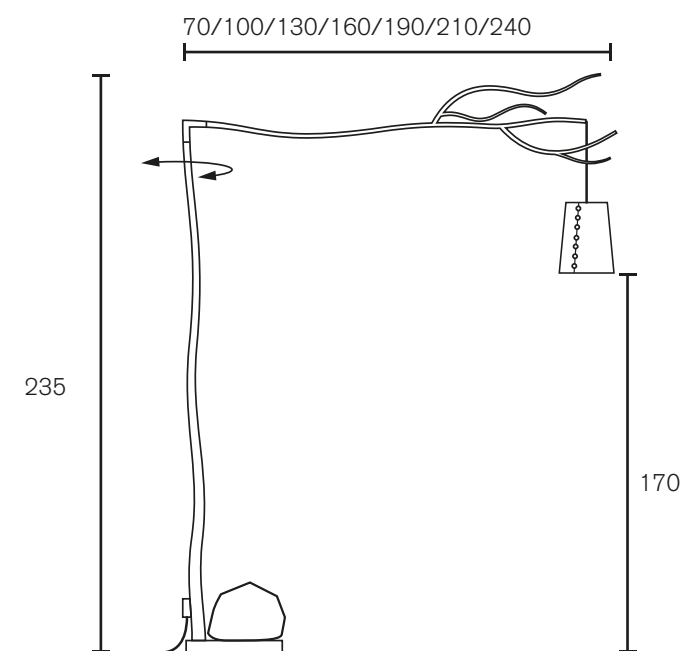

Art.nr.	Dimensions CM	Price
FLINTF70BLM	Length 70cm, Width 40cm, Height 235cm, 1x E27, 40,0 kg, black matt finish	€ 2.575
FLINTF70WM	Length 70cm, Width 40cm, Height 235cm, 1x E27, 40,0 kg, white matt finish	€ 2.575
FLINTF70N	Length 70cm, Width 40cm, Height 235cm, 1x E27, 40,0 kg, nickel finish	€ 2.678
FLINTF100BLM	Length 100cm, Width 40cm, Height 235cm, 1x E27, 40,0 kg, black matt finish	€ 2.678
FLINTF100WM	Length 100cm, Width 40cm, Height 235cm, 1x E27, 40,0 kg, white matt finish	€ 2.678
FLINTF100N	Length 100cm, Width 40cm, Height 235cm, 1x E27, 40,0 kg, nickel finish	€ 2.781
FLINTF130BLM	Length 130cm, Width 40cm, Height 235cm, 1x E27, 40,0 kg, black matt finish	€ 2.781
FLINTF130WM	Length 130cm, Width 40cm, Height 235cm, 1x E27, 40,0 kg, white matt finish	€ 2.781
FLINTF130N	Length 130cm, Width 40cm, Height 235cm, 1x E27, 40,0 kg, nickel finish	€ 2.884
FLINTF160BLM	Length 160cm, Width 40cm, Height 235cm, 1x E27, 40,0 kg, black matt finish	€ 2.884
FLINTF160WM	Length 160cm, Width 40cm, Height 235cm, 1x E27, 40,0 kg, white matt finish	€ 2.884
FLINTF160N	Length 160cm, Width 40cm, Height 235cm, 1x E27, 40,0 kg, nickel finish	€ 2.987
FLINTF190BLM	Length 190cm, Width 40cm, Height 235cm, 1x E27, 40,0 kg, black matt finish	€ 2.987
FLINTF190WM	Length 190cm, Width 40cm, Height 235cm, 1x E27, 40,0 kg, white matt finish	€ 2.987
FLINTF190N	Length 190cm, Width 40cm, Height 235cm, 1x E27, 40,0 kg, nickel finish	€ 3.090
FLINTF210BLM	Length 210cm, Width 40cm, Height 235cm, 1x E27, 40,0 kg, black matt finish	€ 3.090
FLINTF210WM	Length 210cm, Width 40cm, Height 235cm, 1x E27, 40,0 kg, white matt finish	€ 3.090
FLINTF210N	Length 210cm, Width 40cm, Height 235cm, 1x E27, 40,0 kg, nickel finish	€ 3.193
FLINTF240BLM	Length 240cm, Width 40cm, Height 235cm, 1x E27, 40,0 kg, black matt finish	€ 3.193
FLINTF240WM	Length 240cm, Width 40cm, Height 235cm, 1x E27, 40,0 kg, white matt finish	€ 3.193
FLINTF240N	Length 240cm, Width 40cm, Height 235cm, 1x E27, 40,0 kg, nickel finish	€ 3.296