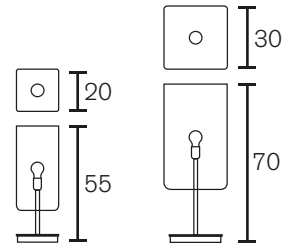

Table Lamp Block

Art.nr.	Dimensions CM	Price
HT55W	Length 20cm, Width 20cm, Height 55cm, 1x E27, 6,5 kg, white finish	€ 1.370
HT55N	Length 20cm, Width 20cm, Height 55cm, 1x E27, 6,5 kg, nickel finish	€ 1.519
HT70W	Length 30cm, Width 30cm, Height 70cm, 1x E27, 14,0 kg, white finish	€ 1.541
HT70N	Length 30cm, Width 30cm, Height 70cm, 1x E27, 14,0 kg, nickel finish	€ 2.098

Floor Lamp Block

Art.nr.	Dimensions CM	Price
HF170W	Length 30cm, Width 30cm, Height 170cm, 1x E27, 18,0 kg, white finish	€ 2.258
HF170N	Length 30cm, Width 30cm, Height 170cm, 1x E27, 18,0 kg, nickel finish	€ 2.528
HF190W	Length 40cm, Width 40cm, Height 190cm, 1x E27, 23,0 kg, white finish	€ 2.578
HF190N	Length 40cm, Width 40cm, Height 190cm, 1x E27, 23,0 kg, nickel finish	€ 2.884