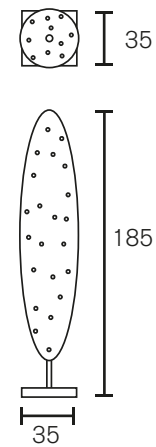

Floor Lamp

Art.nr.	Dimensions CM	Price
CWF180NH	Ø 35cm, Height 185cm, 20x G9, 22,0 kg, nickel finish	€ 3.426

Wall Lamp

Art.nr.	Dimensions CM	Price
150CW1N	Width 20cm, Height 27cm, Depth 17cm, 1x E14, 3,0 kg, nickel finish	€ 915