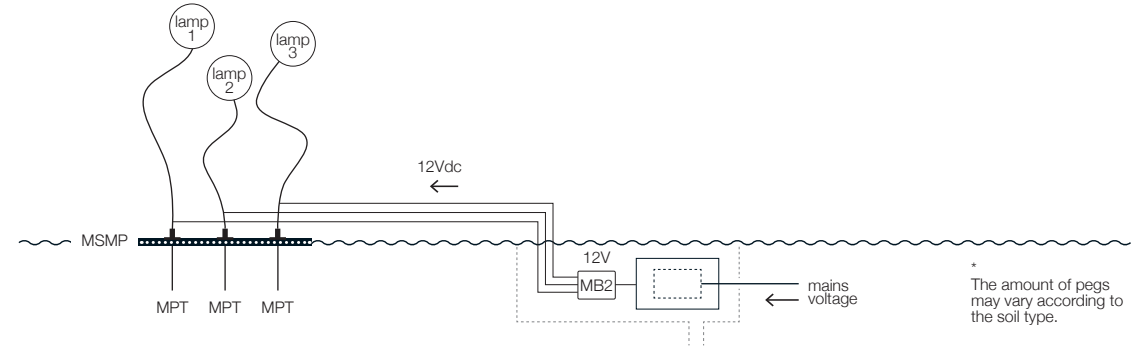

* The amount of pegs may vary according to the soil type.

5	Connection type	For models	Power supply	Access. applied
	QUICK CONNECTORS system	Syphasera/Syphasfera/Syphaduepassi/More	code ED6CR	1x code ED6CR 1x code CRM 5x code CRS 1x code KP2