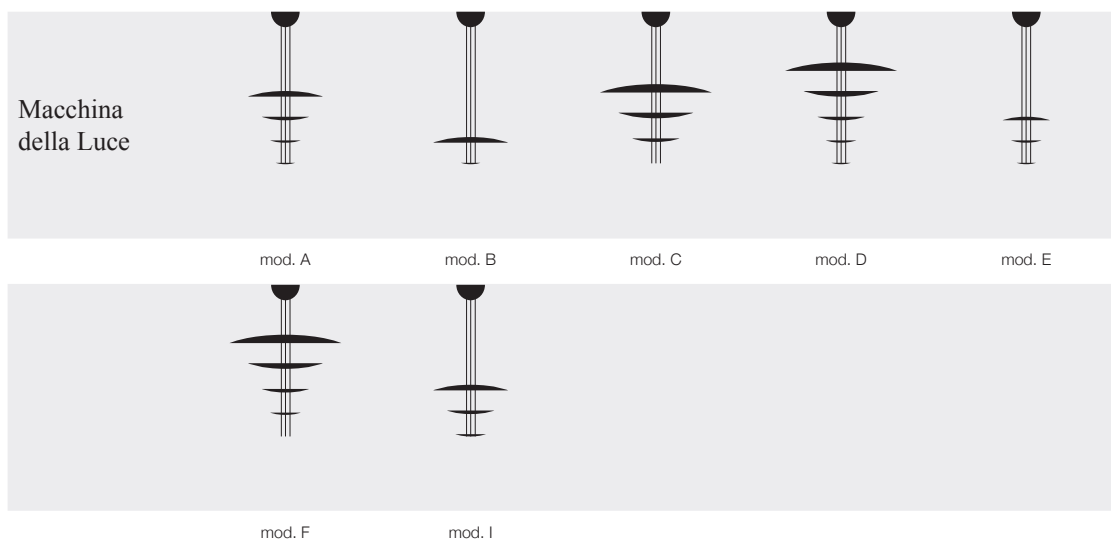

Standard rods height 145 cm to be cut to size; rods 300 cm available on request.

Macchina della Luce mod. A / pendant lamp / 110V or 230V

MALG / discs Ø 80-50-30-18 cm / gold / 7x6W 24V LED board / Triac dimmable	€	2.455,00
MALS / discs Ø 80-50-30-18 cm / silver / 7x6W 24V LED board / Triac dimmable	€	2.455,00
MALC / discs Ø 80-50-30-18 cm / copper / 7x6W 24V LED board / Triac dimmable	€	2.455,00

Macchina della Luce mod. B / pendant lamp / 110V or 230V

MBLG / discs Ø 80-18 cm / gold / 2x6W 24V LED board / Triac dimmable	€	1.715,00
MBLS / discs Ø 80-18 cm / silver / 2x6W 24V LED board / Triac dimmable	€	1.715,00
MBLC / discs Ø 80-18 cm / copper / 2x6W 24V LED board / Triac dimmable	€	1.715,00

Macchina della Luce mod. C / pendant lamp / 110V or 230V

MCLG / discs Ø 120 (flying leaf)-80-50 cm / gold / 7x6W 24V LED board / Triac dimmable	€	3.180,00
MCLS / discs Ø 120 (flying leaf)-80-50 cm / silver / 7x6W 24V LED board / Triac dimmable	€	3.180,00
MCLC / discs Ø 120 (flying leaf)-80-50 cm / copper / 7x6W 24V LED board / Triac dimmable	€	3.180,00

Macchina della Luce mod. D / pendant lamp / 230V (110V version available on request)

MDLG / discs Ø 120 (flying leaf)-80-50-30-18 cm / gold / 10x6W 24V LED board / Triac dimmable	€	3.610,00
MDLS / discs Ø 120 (flying leaf)-80-50-30-18 cm / silver / 10x6W 24V LED board / Triac dimmable	€	3.610,00
MDLC / discs Ø 120 (flying leaf)-80-50-30-18 cm / copper / 10x6W 24V LED board / Triac dimmable	€	3.610,00

Macchina della Luce mod. E / pendant lamp / 110V or 230V

MELG / discs Ø 50-30-18 cm / gold / 4x6W 24V LED board / Triac dimmable	€	1.685,00
MELS / discs Ø 50-30-18 cm / silver / 4x6W 24V LED board / Triac dimmable	€	1.685,00
MELC / discs Ø 50-30-18 cm / copper / 4x6W 24V LED board / Triac dimmable	€	1.685,00

Macchina della Luce mod. F / pendant lamp / 230V (110V version available on request)

MFLG / discs Ø 120 (flying leaf)-80-50-30 cm / gold / 9x6W 24V LED board / Triac dimmable	€	3.460,00
MFLS / discs Ø 120 (flying leaf)-80-50-30 cm / silver / 9x6W 24V LED board / Triac dimmable	€	3.460,00
MFLC / discs Ø 120 (flying leaf)-80-50-30 cm / copper / 9x6W 24V LED board / Triac dimmable	€	3.460,00

Macchina della Luce mod. I / pendant lamp / 110V or 230V

MILG / discs Ø 80-50-30 cm / gold / 5x6W 24V LED board / Triac dimmable	€	2.140,00
MILS / discs Ø 80-50-30 cm / silver / 5x6W 24V LED board / Triac dimmable	€	2.140,00
MILC / discs Ø 80-50-30 cm / copper / 5x6W 24V LED board / Triac dimmable	€	2.140,00

notes