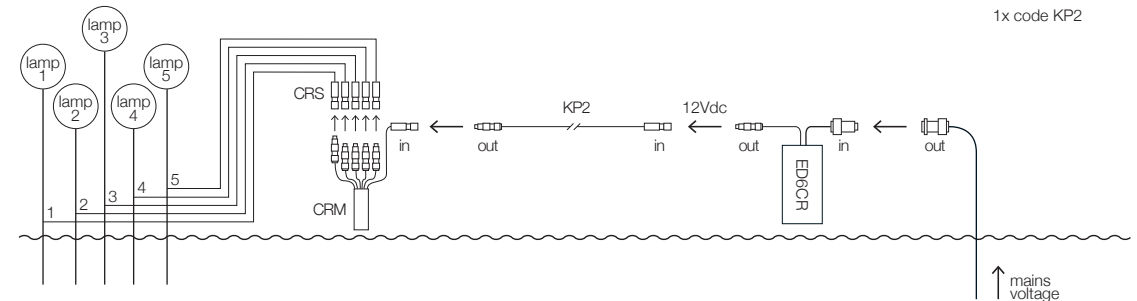

6	Connection type	For models	Power supply	Access. applied
	QUICK CONNECTORS system	Syphasera/Syphasfera/Syphaduepassi/More		2x code CRM 9x code CRS