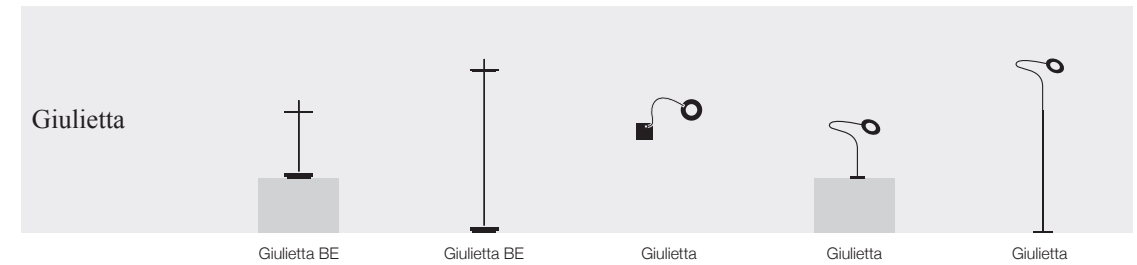

Giuletta BE / battery table lamp / plug driver 110-240V with EU or UK plug

GBB / black hoop / 1x2,6W LED board / touch dimming	€	655,00

GBBR / vintage brass hoop / 1x2,6W LED board / touch dimming	€	755,00

Giuletta BE / battery standing lamp / plug driver 110-240V with EU or UK plug

GBFB / black hoop / 1x2,6W LED board / touch dimming	€	805,00

GBFBR / vintage brass hoop / 1x2,6W LED board / touch dimming	€	905,00

Giuletta / wall lamp / 110V or 230V

GPB / black hoop / 1x2,6W LED board / touch-less dimming	€	490,00

GPNC / nickel hoop / 1x2,6W LED board / touch-less dimming	€	505,00

Giuletta / USB table lamp / plug driver 110-240V with EU or UK plug

GB / black hoop / 1x2,6W LED board / touch-less dimming	€	500,00

GNC / nickel hoop / 1x2,6W LED board / touch-less dimming	€	515,00

Giuletta / USB standing lamp / plug driver 110-240V with EU or UK plug

GFB / black hoop / 1x2,6W LED board / touch-less dimming	€	935,00

GFNC / nickel hoop / 1x2,6W LED board / touch-less dimming	€	950,00