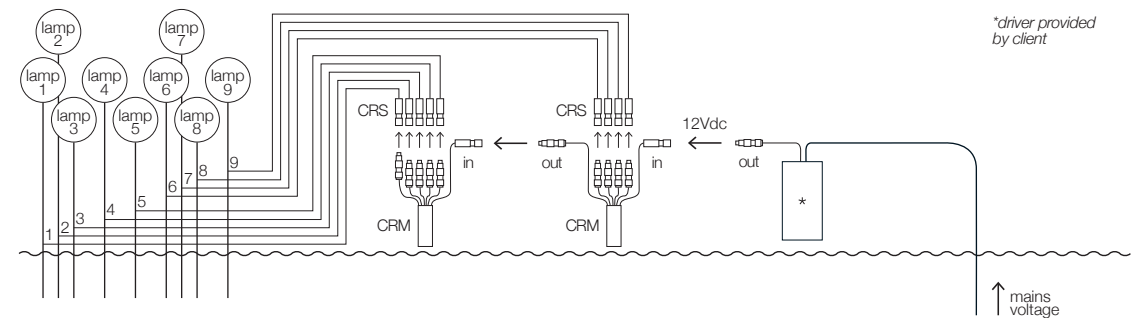

* driver provided by client