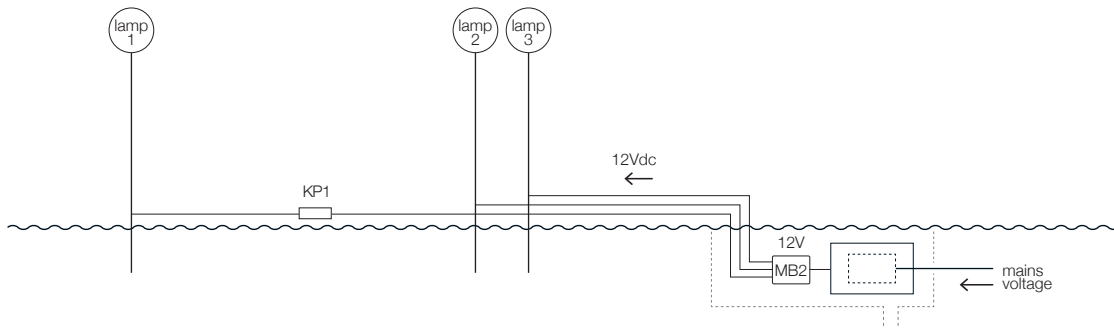

Outdoor: installation suggestions / GEL BOX system

1	Connection type	For models	Power supply	Access. applied
	GEL BOX system (without well)	Syphasera/Syphasfera/Syphaduepassi/More	code ED6	1x code ED6 1x code MB1 1x code MB2

2	Connection type	For models	Power supply	Access. applied
	GEL BOX system (with well)	Syphasera/Syphasfera/Syphaduepassi/More	provided by client	1x code MB2 1x code KP1

3	Connection type	For models	Power supply	Access. applied
	GEL BOX system (without well)	More (MR70/MR100/MR130)	code ED6	1x code ED6 1x code MB1 1x code MB2 1x code MSMP 3x code MPT*

* The amount of pegs may vary according to the soil type.

Outdoor: installation suggestions / GEL BOX system and QUICK CONNECTORS system

4	Connection type	For models	Power supply	Access. applied
	GEL BOX system (with well)	More (MR70/MR100/MR130)	provided by client	1x code MB2 1x code MSPT 3x code MPT

* The amount of pegs may vary according to the soil type.

5	Connection type	For models	Power supply	Access. applied
	QUICK CONNECTORS system	Syphasera/Syphasfera/Syphaduepassi/More	code ED6CR	1x code ED6CR 1x code CRM 5x code CRS 1x code KP2

6	Connection type	For models	Power supply	Access. applied
	QUICK CONNECTORS system	Syphasera/Syphasfera/Syphaduepassi/More		2x code CRM 9x code CRS

* driver provided by client