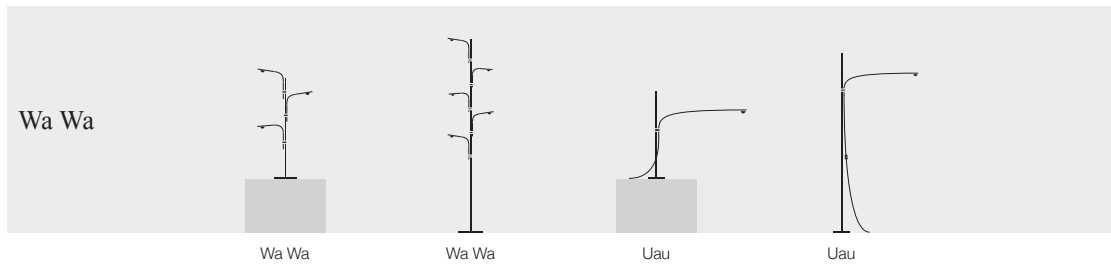

Wa Wa / table lamp / 110-240V

WW / nickel / 3x1W ELV LED board / push dimming included	€	985,00

Wa Wa / standing lamp / 110-240V

WWF / nickel / 5x1W ELV LED board / push dimming included	€	1.985,00

WWFBR / brass / 5x1W ELV LED board / push dimming included	€	2.085,00

Uau / table lamp / 110-240V

UAU / nickel / 1x1W ELV LED board / push dimming included	€	690,00

Uau / standing lamp / 110-240V

UAUF / nickel / 1x1W ELV LED board / push dimming included	€	810,00