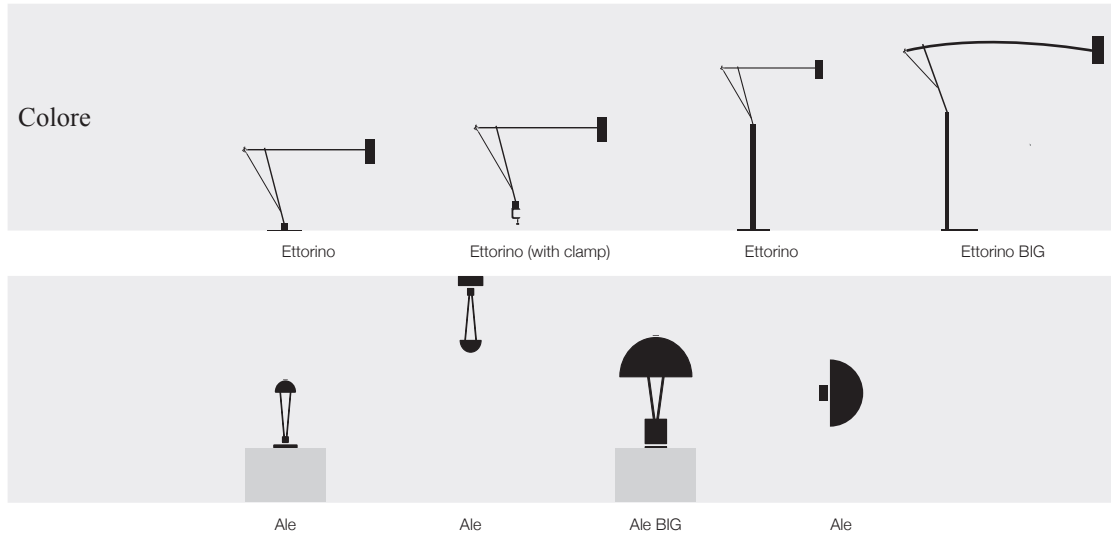

Colore

Ettoreino / table lamp / 110-240V

ETRT / colourful / 1x10W ELV COB LED / push dimming included	€	1.700,00
ETRTB / black / 1x10W ELV COB LED / push dimming included	€	1.600,00
ETRTW / white / 1x10W ELV COB LED / push dimming included	€	1.600,00

Ettoreino / table lamp with clamp / 110-240V

ETRC / colourful / 1x10W ELV COB LED / push dimming included	€	1.750,00
ETRCB / black / 1x10W ELV COB LED / push dimming included	€	1.650,00
ETRCW / white / 1x10W ELV COB LED / push dimming included	€	1.650,00

Ettoreino / standing lamp / 110-240V

ETRF / colourful / 1x10W ELV COB LED / push dimming included	€	2.000,00
ETRFB / black / 1x10W ELV COB LED / push dimming included	€	1.900,00
ETRFW / white / 1x10W ELV COB LED / push dimming included	€	1.900,00

Ettoreino BIG / standing lamp / 110-240V

ETRBIG / colourful / 1x15W ELV COB LED with dichroic filter (upwards - on/off incl.) / 1x15W ELV COB LED (downwards - push dimming incl.)	€	5.050,00
ETRBIGB / black / 1x15W ELV COB LED with dichroic filter (upwards - on/off incl.) / 1x15W ELV COB LED (downwards - push dimming incl.)	€	4.750,00
ETRBIGW / white / 1x15W ELV COB LED with dichroic filter (upwards - on/off incl.) / 1x15W ELV COB LED (downwards - push dimming incl.)	€	4.750,00

Ale / battery table lamp / plug driver 110-240V with EU or UK plug

ALEBT / colourful / 1x1,5W ELV LED board / on/off switch included	€	820,00
ALEBTFL / fluo / 1x1,5W ELV LED board / on/off switch included	€	820,00
ALEBTB / black / 1x1,5W ELV LED board / on/off switch included	€	720,00
ALEBTW / white / 1x1,5W ELV LED board / on/off switch included	€	720,00

Ale / ceiling lamp / 110V (not dimmable) or 230V

ALEC / colourful / 1x9W ELV COB LED / Triac/IGBT dimmable	€	680,00
ALECFL / fluo / 1x9W ELV COB LED / Triac/IGBT dimmable	€	680,00
ALECB / black / 1x9W ELV COB LED / Triac/IGBT dimmable	€	580,00
ALECW / white / 1x9W ELV COB LED / Triac/IGBT dimmable	€	580,00

Ale BIG / table lamp / 110-240V

ALEBIG / colourful / 1x15W ELV COB LED / dimmer included	€	3.700,00
ALEBIGFL / fluo / 1x15W ELV COB LED / dimmer included	€	3.700,00
ALEBIGB / black / 1x15W ELV COB LED / dimmer included	€	3.550,00
ALEBIGW / white / 1x15W ELV COB LED / dimmer included	€	3.550,00

Ale / wall lamp / 110V (available DALI dimmable) or 230V

ALEW / colourful / 1x13W ELV LED board / Triac dimmable	€	880,00
ALEWFL / fluo / 1x13W ELV LED board / Triac dimmable	€	880,00
ALEWB / black / 1x13W ELV LED board / Triac dimmable	€	780,00
ALEWW / white / 1x13W ELV LED board / Triac dimmable	€	780,00