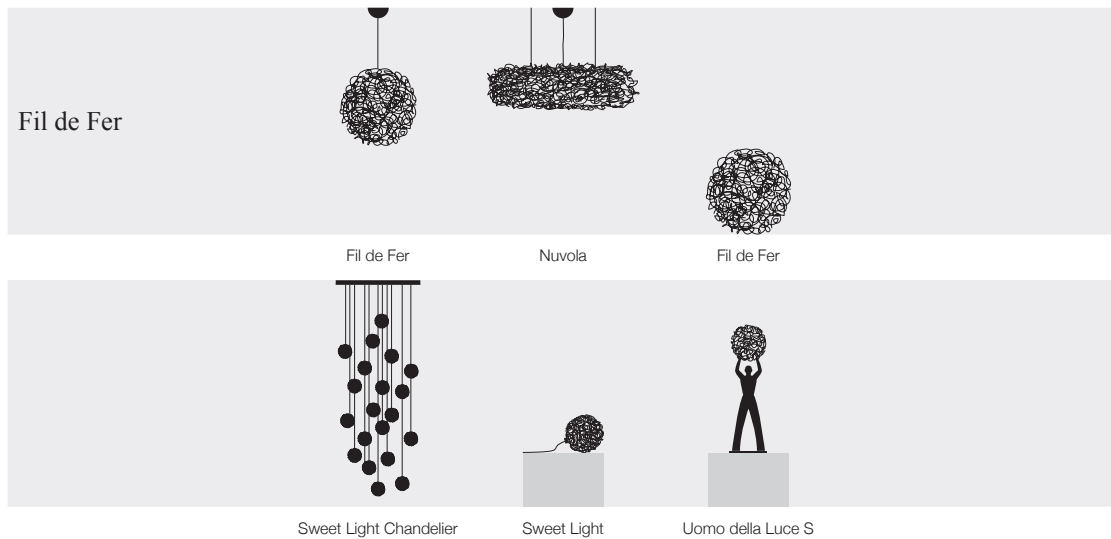

Fil de Fer / pendant lamp / 110V (not dimmable) or 230V

F5SL / Ø 50 cm aluminium / 12xG4 0,8W 12Vdc LED bulb / Triac dimmable	€	1.650,00
F5SLG / Ø 50 cm gold / 12xG4 0,8W 12Vdc LED bulb / Triac dimmable	€	1.890,00
F7SL / Ø 70 cm aluminium / 18xG4 0,8W 12Vdc LED bulb / Triac dimmable	€	2.050,00
F7SLG / Ø 70 cm gold / 18xG4 0,8W 12Vdc LED bulb / Triac dimmable	€	2.410,00
F10SL / Ø 100 cm aluminium / 24xG4 0,8W 12Vdc LED bulb / Triac dimmable	€	2.645,00
F10SLG / Ø 100 cm gold / 24xG4 0,8W 12Vdc LED bulb / Triac dimmable	€	3.175,00

Nuvola / pendant lamp / 110V* or 230V

FNVAL / mod. A / 120x50x35 cm aluminium / 24xG4 0,8W 12Vdc LED bulb / Triac dimmable	€	3.005,00
FNVEL / mod. E / 200x80x50 cm aluminium / 36xG4 0,8W 12Vdc LED bulb / Triac dimmable	€	4.315,00
FNVFL / mod. F / 240x140x50 cm aluminium / 44xG4 0,8W 12Vdc LED bulb / Triac dimmable	€	5.335,00

*mod. A 110V available with not dimmable driver

Further dimensions and gold finish available.

Fil de Fer / floor lamp / 110-240V

F3L / Ø 30 cm aluminium / 8xG4 0,8W 12Vdc LED bulb / push dimming included	€	1.235,00
F3LG / Ø 30 cm gold / 8xG4 0,8W 12Vdc LED bulb / push dimming included	€	1.345,00
F5L / Ø 50 cm aluminium / 10xG4 0,8W 12Vdc LED bulb / push dimming included	€	1.650,00
F5LG / Ø 50 cm gold / 10xG4 0,8W 12Vdc LED bulb / push dimming included	€	1.890,00
F7L / Ø 70 cm aluminium / 15xG4 0,8W 12Vdc LED bulb / push dimming included	€	2.050,00
F7LG / Ø 70 cm gold / 15xG4 0,8W 12Vdc LED bulb / push dimming included	€	2.410,00
F10L / Ø 100 cm aluminium / 20xG4 0,8W 12Vdc LED bulb / push dimming included	€	2.645,00
F10LG / Ø 100 cm gold / 20xG4 0,8W 12Vdc LED bulb / push dimming included	€	3.175,00

Sweet Light Chandelier / pendant lamp / 230V (110V version available on request)

SL= Sweet Light Ø 10 cm aluminium with jack

CSL3QL / 3xSL / satin steel base 30x30 cm / 3xG4 0,8W 12Vdc LED bulb / not dimmable	€	945,00
CSL5QL / 5xSL / satin steel base 30x30 cm / 5xG4 0,8W 12Vdc LED bulb / Triac dimmable	€	1.575,00
CSL7CL / 7xSL / satin steel base Ø 40 cm / 7xG4 0,8W 12Vdc LED bulb / Triac dimmable	€	2.205,00
CSL7QL / 7xSL / satin steel base 60x60 cm / 7xG4 0,8W 12Vdc LED bulb / Triac dimmable	€	2.205,00
CSL10CL / 10xSL / satin steel base Ø 78 cm / 10xG4 0,8W 12Vdc LED bulb / Triac dimmable	€	3.150,00
CSL15QL / 15xSL / satin steel base 60x60 cm / 15xG4 0,8W 12Vdc LED bulb / Triac dimmable	€	4.725,00
CSL20CL / 20xSL / satin steel base Ø 78 cm / 20xG4 0,8W 12Vdc LED bulb / Triac dimmable	€	6.300,00
CSL35CL / 35xSL / satin steel base Ø 78 cm / 35xG4 0,8W 12Vdc LED bulb / Triac dimmable	€	11.025,00

Sweet Light / table lamp / 110-240V

SLL / Ø 10 cm aluminium / 1xG4 0,8W 12Vdc LED bulb / touch-dimming	€	305,00
SLLBR / Ø 10 cm brass / 1xG4 0,8W 12Vdc LED bulb / touch-dimming	€	310,00
SLLS / Ø 10 cm silver / 1xG4 0,8W 12Vdc LED bulb / touch-dimming	€	350,00

Uomo della Luce S / table lamp / 110-240V

USL / rough iron structure / sphere Ø 10 cm aluminium / 1xG4 0,8W 12Vdc LED bulb / push dimming incl.	€	800,00