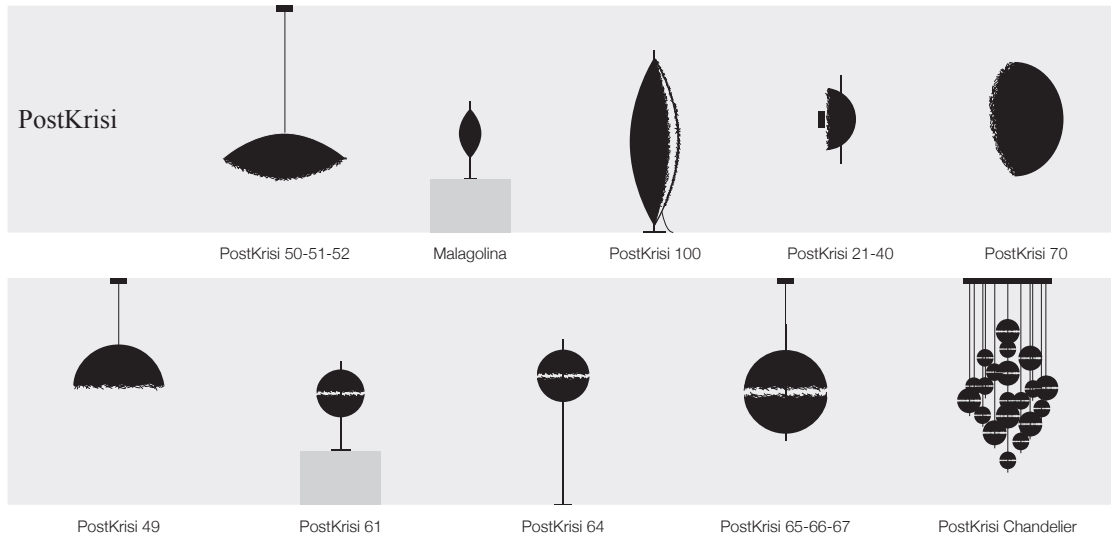

PostKrisi 50 / pendant lamp / 110V (bulb not supplied) - 230V

PK50LN / shade 85x35 cm natural / 1xE27 8W LED bulb (transparent*)	€	770,00
PK50LW / shade 85x35 cm white / 1xE27 7W LED bulb with silver crown	€	840,00
PK50LG / shade 85x35 cm gold / 1xE27 7W LED bulb with silver crown	€	1.015,00
PK50LS / shade 85x35 cm silver / 1xE27 7W LED bulb with silver crown	€	1.015,00

* available on request with silver crowned LED bulb

PostKrisi 51 / pendant lamp / 110V (bulb not supplied) - 230V

PK51LN / shade 115x40 cm natural / 1xE27 8W LED bulb (transparent*)	€	1.020,00
PK51LW / shade 115x40 cm white / 1xE27 7W LED bulb with silver crown	€	1.090,00
PK51LG / shade 115x40 cm gold / 1xE27 7W LED bulb with silver crown	€	1.265,00
PK51LS / shade 115x40 cm silver / 1xE27 7W LED bulb with silver crown	€	1.265,00

* available on request with silver crowned LED bulb

PostKrisi 52 / pendant lamp / 110V (bulbs not supplied) - 230V

PK52LN / shade 170x50 cm natural / 3xE27 8W LED bulb (transparent*)	€	1.320,00
PK52LW / shade 170x50 cm white / 3xE27 7W LED bulb with silver crown	€	1.480,00
PK52LG / shade 170x50 cm gold / 3xE27 7W LED bulb with silver crown	€	1.820,00
PK52LS / shade 170x50 cm silver / 3xE27 7W LED bulb with silver crown	€	1.820,00

* available on request with silver crowned LED bulb

Malagolina / table lamp / 110-240V

PKM10LN / natural shade / 2x1W ELV LED board / push dimming included	€	625,00
PKM10LW / white shade / 2x1W ELV LED board / push dimming included	€	645,00
PKM10LG / gold shade / 2x1W ELV LED board / push dimming included	€	675,00
PKM10LS / silver shade / 2x1W ELV LED board / push dimming included	€	675,00

PostKrisi 100 / standing lamp / 110-240V

PKF100W / white shade / 8x1W ELV LED board / push dimming included	€	2.575,00
PKF100G / gold shade / 8x1W ELV LED board / push dimming included	€	2.645,00
PKF100S / silver shade / 8x1W ELV LED board / push dimming included	€	2.645,00

PostKrisi 21 / wall lamp / 110-240V

PKP21LN / shade Ø 21 cm natural / 2x1W ELV LED board / not dimmable	€	550,00
PKP21LW / shade Ø 21 cm white / 2x1W ELV LED board / not dimmable	€	570,00
PKP21LG / shade Ø 21 cm gold / 2x1W ELV LED board / not dimmable	€	595,00
PKP21LS / shade Ø 21 cm silver / 2x1W ELV LED board / not dimmable	€	595,00

PostKrisi 40 / wall lamp / 110-240V

PKP40LW / shade Ø 40 cm white / 2x1W ELV LED board / not dimmable	€	755,00
PKP40LG / shade Ø 40 cm gold / 2x1W ELV LED board / not dimmable	€	785,00
PKP40LS / shade Ø 40 cm silver / 2x1W ELV LED board / not dimmable	€	785,00

PostKrisi 70 / wall or ceiling lamp / 110V (DALI dimmable) or 230V

PKCW7LVOG / shade Ø 70 cm / gold / 1x15W ELV COB LED	€	1.465,00
PKCW7LVOS / shade Ø 70 cm / silver / 1x15W ELV COB LED	€	1.465,00