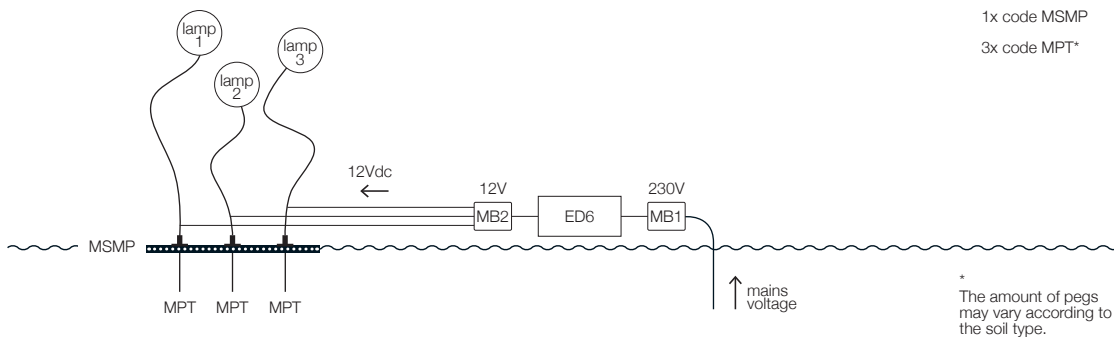

3	Connection type	For models	Power supply	Access. applied
	GEL BOX system (without well)	More (MR70/MR100/MR130)	code ED6	1x code ED6 1x code MB1 1x code MB2 1x code MSMP 3x code MPT*

* The amount of pegs may vary according to the soil type.

Outdoor: installation suggestions / GEL BOX system and QUICK CONNECTORS system

4	Connection type	For models	Power supply	Access. applied
	GEL BOX system (with well)	More (MR70/MR100/MR130)	provided by client	1x code MB2 1x code MSPT 3x code MPT