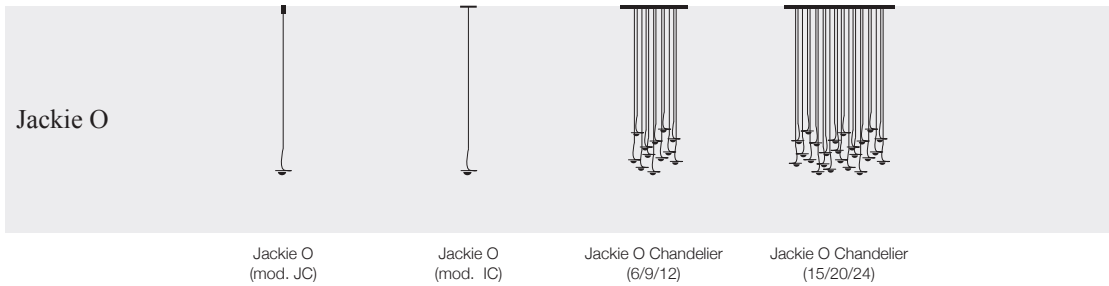

notes

Jackie O / mod. JC / pendant/recessed lamp / nickel jack connection

JOJCLVO / 120 cm / nickel / 1x1,1W 24V LED board / driver not included (see page 52)	€	250,00

Jackie O / mod. IC / pendant/recessed lamp / nickel plate with tensioner

JOICLVO / 175 cm / nickel / nickel plate / 1x1,1W 24V LED board / driver not included (see page 52)	€	240,00

Jackie O Chandelier / pendant lamp / 110V (DALI dimmable) or 230V

JO6QLVO / satin steel base 30x30 cm / nickel / 6x1,1W 24V LED board with jack / Triac dimmable	€	2.015,00
JO9QLVO / satin steel base 30x30 cm / nickel / 9x1,1W 24V LED board with jack / Triac dimmable	€	2.765,00
JO12QLVO / satin steel base 30x30 cm / nickel / 12x1,1W 24V LED board with jack / Triac dimmable	€	3.415,00

Jackie O Chandelier / pendant lamp / 110V or 230V

JO15QLVO / satin steel base 60x60 cm / nickel / 15x1,1W 24V LED board with jack / Triac dimmable	€	4.190,00
JO15RLVO / satin steel base 150x30 cm / nickel / 15x1,1W 24V LED board with jack / Triac dimmable	€	4.190,00
JO20QLVO / satin steel base 60x60 cm / nickel / 20x1,1W 24V LED board with jack / Triac dimmable	€	5.315,00
JO20RLVO / satin steel base 150x30 cm / nickel / 20x1,1W 24V LED board with jack / Triac dimmable	€	5.315,00
JO24QLVO / satin steel base 60x60 cm / nickel / 24x1,1W 24V LED board with jack / Triac dimmable	€	6.160,00
JO24RLVO / satin steel base 150x30 cm / nickel / 24x1,1W 24V LED board with jack / Triac dimmable	€	6.160,00