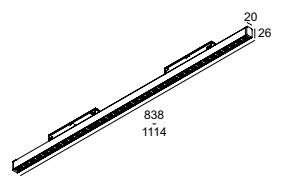

Module for
Shiftline M26 L, M26 H, M35 R or
Splitline M20

CHOOSE YOUR LENGTH

Length 800 / 1100mm

Down / From 12 up to 17W /
From 1800lm up to 2600lm

UGR <19

CHOOSE YOUR CONTROL

DALI DIM

Modulator DIM