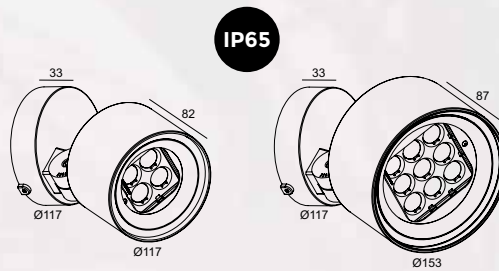

FAMILY OVERVIEW

CHOOSE YOUR COLOUR

Dark Grey / Grey

CHOOSE YOUR POWER

Small: 5,9 up to 7,9W / 650 up to 870lm
Medium: 17,9W up to 23W / 1800 up to 2400lm

CHOOSE YOUR OPTICS

8° / 14° / 26° / 47°

Other effects:
linear spread / wallwash

CHOOSE YOUR ACCESSORY

Honeycomb
Snoot

CHOOSE YOUR INSTALLATION

Surface mounted on paved surfaces
On a pin between the green
Strapped around a tree
Mounted on a pole

deltalight.com/new/frax