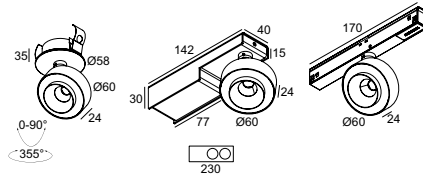

FAMILY OVERVIEW

CHOOSE YOUR COLOUR

White, Black

Finish off with a golden cover

CHOOSE YOUR INSTALLATION

Semi-recessed as clip version

-

As module in our magnetic profiles
(single or double)

-

Surface mounted
(single or double)

CHOOSE YOUR POWER

5,9W / 606lm

-

8,7W / 896lm

CHOOSE YOUR OPTICS

25° / 37°

You looking at me?

COMPACT FLEXIBILITY

Odron is available as Clip version and as a single or double spot to be mounted onto the ceiling or as module for our magnetic profile range. Whatever installation, Odron stands out in being compact without sacrificing on flexibility: semi-recessed as a Clip version or mounted into the magnetic profiles, all you get to see is its flat disc, able to rotate through the room up to 350° and tilt up to 90° thanks to the short hinge, perfectly hidden away behind the disc.

As a surface mounted spotlight, the driverbox is designed to be in line with the spot modules, limiting the total installation height of the luminaire to a bare minimum.