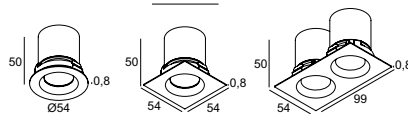

CHOOSE YOUR OPTICS

18° / 37°