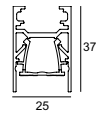

CHOOSE YOUR ACCESSORY

Add a tilting set for a perfect alignment of the beam