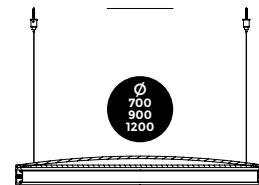

MDL for accent lighting

Black, Flemish Gold, Flemish Bronze

CHOOSE YOUR SIZE

Ø 700 - 900 - 1200mm

CHOOSE YOUR PANEL

PET-Felt Light Grey or Dark Grey

Other materials on request

SUPERLOOP PLUS