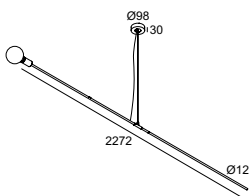

CHOOSE YOUR INSTALLATION

Single or Triple suspension