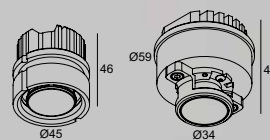

CHOOSE YOUR OPTICS

25° / 37°

EN-SUITE

En-Suite is straight to the point. Delivering an ambitious 120lm/W with an outer diameter of just 54mm and 50mm height. Minimal recyclable components, efficient use of materials and high performing low glare optics, En-Suite is designed around efficiency in all its aspects and in every detail.