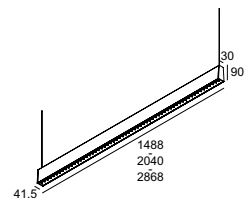

CHOOSE YOUR CONTROL

DALI
-
DALI with integrated sensor