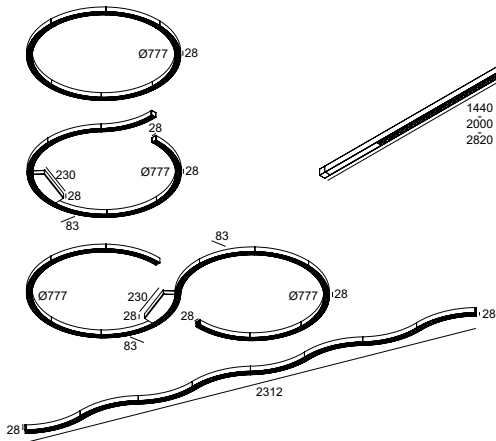

FAMILY OVERVIEW

ROUND

CHOOSE YOUR COLOUR

Black-Black, Black - Matt Gold,
Flemish Gold - Black
White-Black or White-White

CHOOSE YOUR INSTALLATION

Surface mounted (down)
Suspended (down or down-up)

DIFFERENT ORGANIC SHAPES

Down / From 24 up to 38W /
From 3500lm up to 5400lm

Up / From 12 up to 18W /
From 1800lm up to 2700lm

UGR <19

CHOOSE YOUR CONTROL

Non DIM

DALI DIM

SQUARE

CHOOSE YOUR COLOUR

Black-Black, Black - Matt Gold,
White-Black or White-White

CHOOSE YOUR INSTALLATION

Surface mounted (down)
Suspended (down or down-up)

CHOOSE YOUR LENGTH

Length 1400 / 2000 / 2800mm

Down / From 10 up to 51W /
From 1700lm up to 8800lm

Up / From 14 up to 27W /
From 2400 up to 4900lm

Melanopic Light Technology

UGR <19