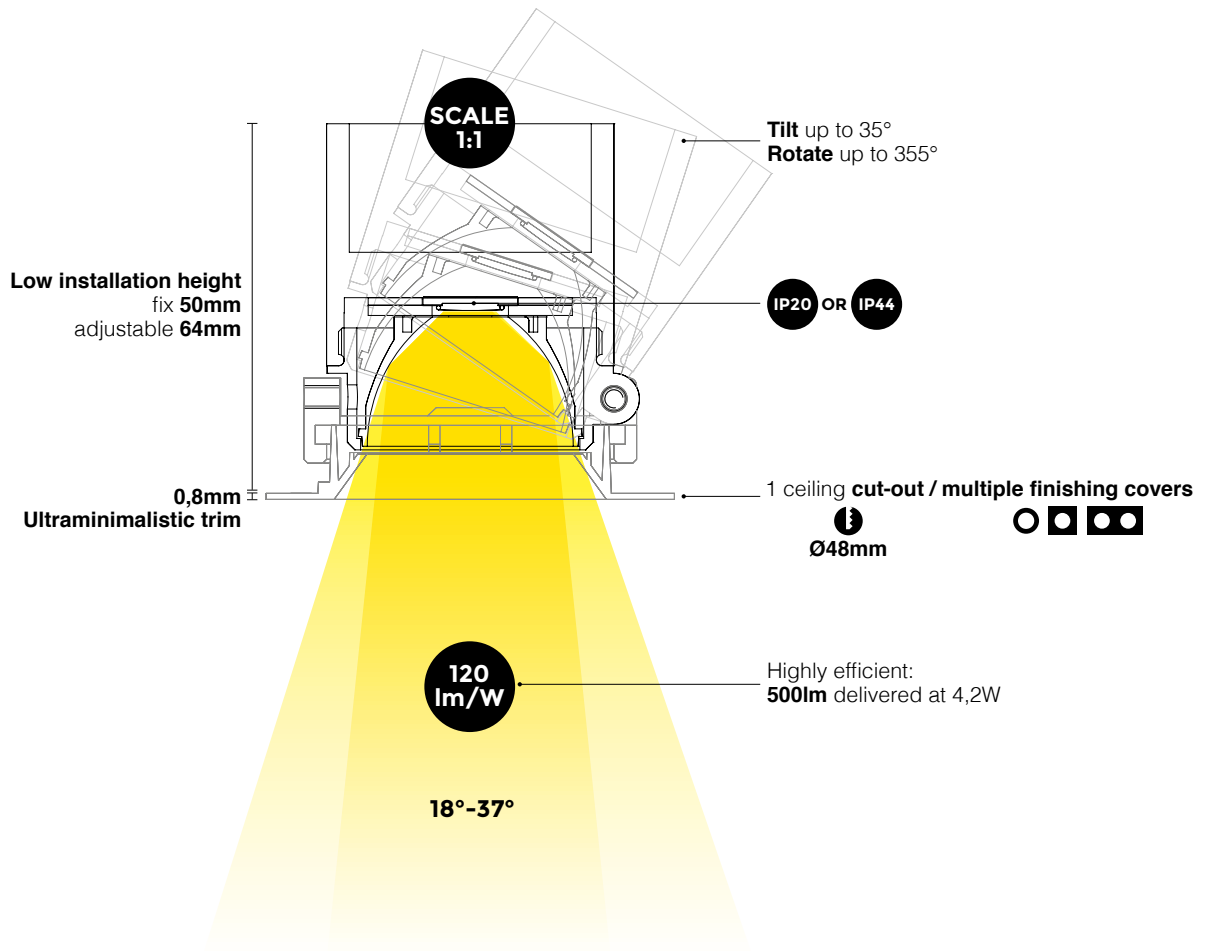

FAMILY OVERVIEW

CHOOSE YOUR COLOUR

○ ●
White or Black

CHOOSE YOUR SHAPE

○ ■ ■■
Round / Fix or adjustable
Square / Fix or adjustable
Square Double / Fix
-
IP20 or IP44

LED DATA

4,2W / 605lm

CHOOSE YOUR OPTICS

18° / 37°