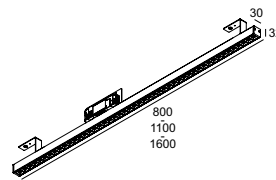

CHOOSE YOUR CONTROL

Non DIM

DALI DIM

MAGNETIC

CHOOSE YOUR COLOUR

Black

CHOOSE YOUR INSTALLATION

Module for
Shiftline M26 L, M26 H, M35 R or
Splitline M20

CHOOSE YOUR LENGTH

Length 800 / 1100mm

Down / From 12 up to 17W /
From 1800lm up to 2600lm

UGR <19