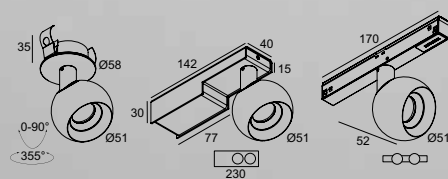

FAMILY OVERVIEW

CHOOSE YOUR COLOUR

White or Black

CHOOSE YOUR INSTALLATION

Semi-recessed as clip version

-

As module in our magnetic profiles
(single or double)

-

Surface mounted
(single or double)

CHOOSE YOUR POWER

5,9W / 606lm

-

8,7W / 896lm

CHOOSE YOUR OPTICS

25° / 37°