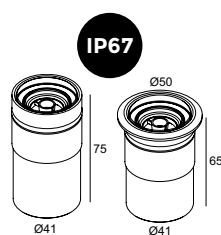

CHOOSE YOUR OPTICS

15° with Micro Vizer

-

Moon version