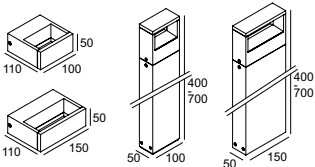

CHOOSE YOUR INSTALLATION

Wall Mounted or as a Bollard

CHOOSE YOUR POWER

3,7W - 480lm / 6,2W - 790lm

IP54

SPLIT THE LIGHT

Walker splits the light open. Starting from 1 light source, Walker is designed to guide the light into two directions to provide a double light effect on the surface below.