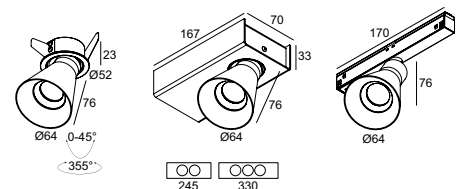

CHOOSE YOUR OPTICS

25° / 37°