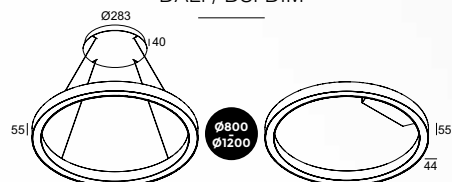

CHOOSE YOUR CONTROL

Non DIM

DALI / DSI DIM