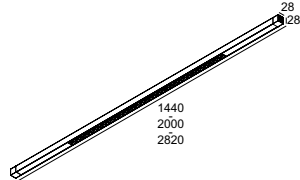

CHOOSE YOUR CONTROL

Non DIM

DALI DIM

D-LINER

CHOOSE YOUR COLOUR

Black-Black, Black - Matt Gold,
or White-White

CHOOSE YOUR INSTALLATION

Recessed
into the ceiling

CHOOSE YOUR LENGTH

Length 800 / 1100 / 1600mm

Down / From 15 up to 31W /
From 2500lm up to 5300lm

Melanopic Light Technology

UGR <19