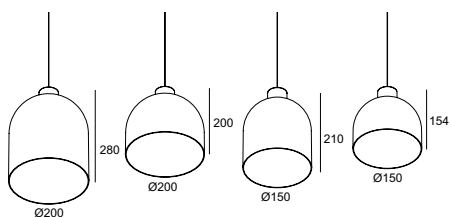

FAMILY OVERVIEW

CHOOSE YOUR MATERIAL & COLOUR

Aluminium housing in Raw White or Black Bronze

Glass housing in Smoke or Amber

CHOOSE YOUR LIGHT

LED (2700K - 10,4W - 1100lm) or E27

CHOOSE YOUR INSTALLATION

Single or Triple Suspension
Straight down or out of center