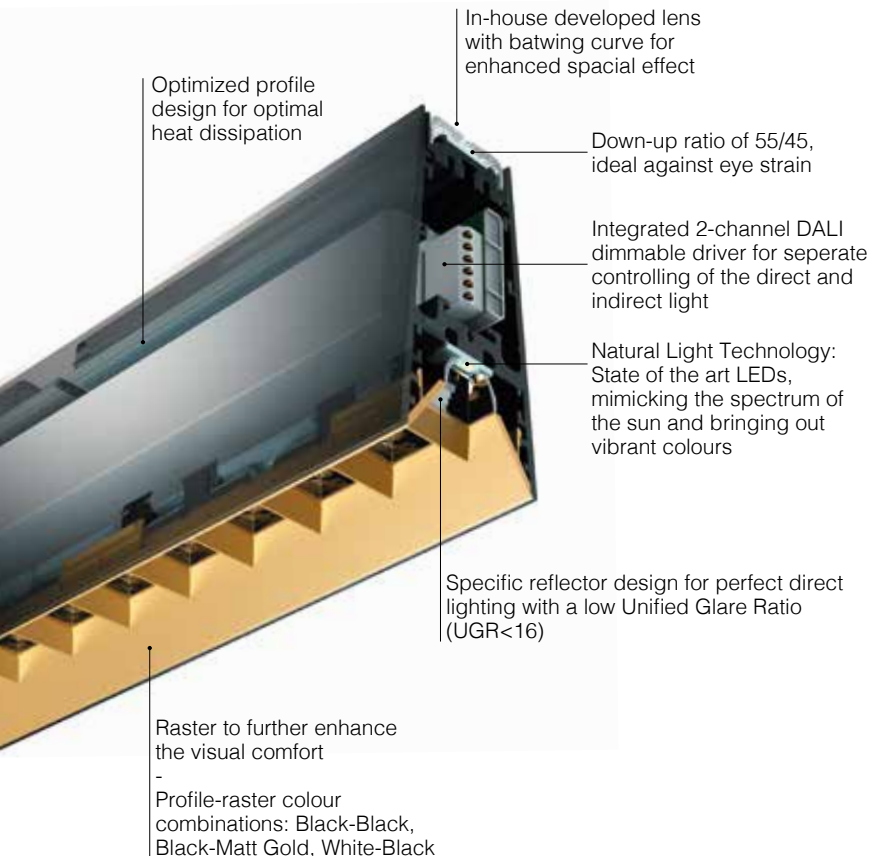

CONFORM

BY DEAN SKIRA

Its elegant design with multiple colour combinations, its specific sun-mimicking spectrum, its low UGR, its well balanced down-up ratio...we do not exaggerate: Conform is the goddess of office lighting!

Conform is designed around the light. It not only perfectly embraces the light source, it reinforces it in multiple aspects. Conform uses Delta Light's Natural Light Technology (NLT), state of the art LEDs with a spectrum that very closely matches that of the sun. That includes a broader spectrum, which is preferable for the human eye and brings out the vibrant colours, and an enhanced cyan energy, boosting the human activity.

As so, the LEDs used in Conform help control the human circadian rhythm. To further stimulate the human well-being,

Conform uses a down-up ratio of 55% to 45%, as a combination of direct and indirect light is recommended against eye strain. Every downwards facing LED is perfectly embraced by specially designed reflectors, resulting in a beam angle of 67° that enlightens the task area but has no direct impact on the eye. Additionally, the uplight is being spread over the room to enhance the spacial effect and to create a uniform lighting scheme, thanks to the inhouse designed lens extrusion to create a wide batwing beam angle without an intense peak in the centre.

deltalight.com/new/conform

FAMILY OVERVIEW

CHOOSE YOUR COLOUR

Black-Black,
Black-Matt Gold or White-Black

CHOOSE YOUR LENGTH & POWER

1400mm
1800lm / 17W down - 1500lm / 17W up
-
2000mm
2500lm / 24W down - 2100lm / 24W up
-
2800mm
3700lm / 34W down - 3000lm / 34W up
-
Natural Light Technology
-
UGR <16

CHOOSE YOUR CONTROL

DALI
-
DALI with integrated sensor