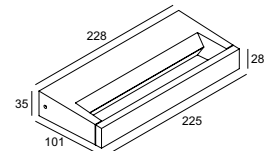

In many ways, Backspace is a joy for the eye, be it by its slender design, by its pleasant light effect or by its playful colour combinations. Backspace is designed to create a 2-way light effect on the wall, the choice to install it in a horizontal or vertical way is up to you. By mounting the light source in the front part of the luminaire, it is perfectly shielded from looking directly into the source.

Backspace can be used for interior lighting in a white, grey or dark grey finish or for outdoor settings in grey or dark grey. An additional touch of colour can be added to the luminaires by opting for an extra golden reflector.

deltalight.com/new/frax

FAMILY OVERVIEW

CHOOSE YOUR COLOUR

White, Grey or Dark Grey

Finish off with a golden reflector (interior use only)

LED DATA

10,4W - 1260lm

IP54