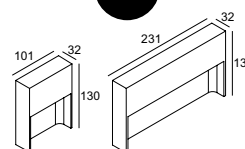

Medium

10,4W - 1260lm

IP54

LOGIC40

The Logic range stands for a complete family of water and shock resistant lighting fixtures. Logic 40 is the newest addition to the family, a minimalistic recessed uplight with a diameter of only 40mm. With its small beam angle of 15°, it perfectly serves as an accent light to highlight any architectural aspect you want. Available with trim or as a trimless installation for an even more minimalistic look.