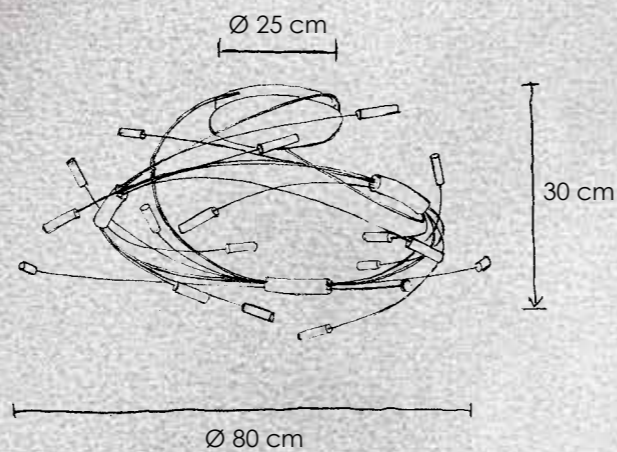

4

> 1 Wandleuchte / wall lamp

6 x G4 - 10 W

118 506 ..

> 2 Deckenleuchte oval / ceiling lamp

24 x G4 - 10 W

118 824 ..

> 3 Deckenleuchte / ceiling lamp

30 x G4 - 10 W

118 830 ..

> 4 Deckenleuchte / ceiling lamp

18 x G4 - 10 W

118 818 ..

elektronischer Trafo / electronic transformer

05 - matt / glänzend vergoldet 24 Karat
gold plated, mat / bright 24 carat

24 - Chrom matt / Edelstahl poliert
mat chrome / polished stainless steel

> Glas / glass 707 194 00

incl.