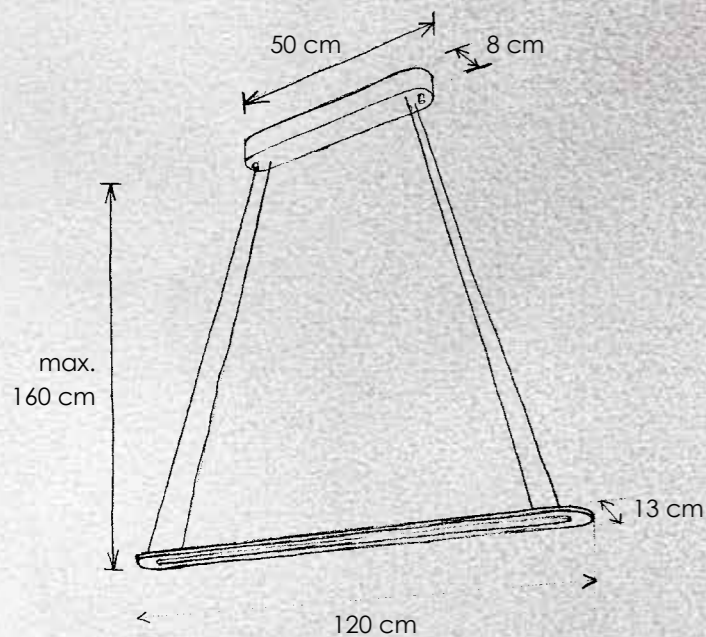

EOS

**So individuell kann Anpassung sein
Adaptation has never been so customised**

EOS kombiniert zwei LED-Lichtquellen mit unterschiedlichen Farbtemperaturen, die nahezu alle Lichtstimmungen zwischen kühlem und warmem Licht möglich machen und getrennt geschaltet und gedimmt werden können. Dadurch können Sie eine Vielzahl von Lichtstimmungen schaffen, perfekt auf die Anforderungen der jeweiligen Situation eingestellt.

EOS combines two LED light sources with different colour temperatures which enable almost all of the light moods from cool to warm light to be reproduced, in addition to it being possible to switch them separately and dim them. This enables you to create numerous light moods which are perfectly adapted to the requirements of the given situation.

> Pendelleuchte / hanging lamp

4 x LED – 3,5 W – 3.500 K 330 lm
6 x LED – 3,5 W – 2.700 K 310 lm (3.180 lm cpl.)

**260 910 00 Aluminium geschliffen
smoothed aluminium**

> Pendelleuchte / hanging lamp

4 x LED – 3,5 W – 2.700 K 310 lm
6 x LED – 3,5 W – 2.700 K 310 lm (3.100 lm cpl.)

**260 910 09 Aluminium geschliffen
smoothed aluminium**