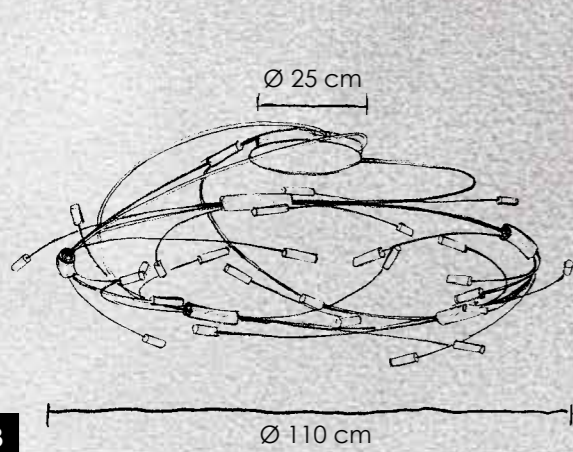

3

4

> 1 Wandleuchte / wall lamp

6 x G4 - 10 W

118 506 ..

> 2 Deckenleuchte oval / ceiling lamp

24 x G4 - 10 W

118 824 ..

> 3 Deckenleuchte / ceiling lamp

30 x G4 - 10 W

118 830 ..

> 4 Deckenleuchte / ceiling lamp

18 x G4 - 10 W

118 818 ..

elektronischer Trafo / electronic transformer

05 - matt / glänzend vergoldet 24 Karat
gold plated, mat / bright 24 carat

24 - Chrom matt / Edelstahl poliert
mat chrome / polished stainless steel

> Glas / glass 707 194 00

incl.