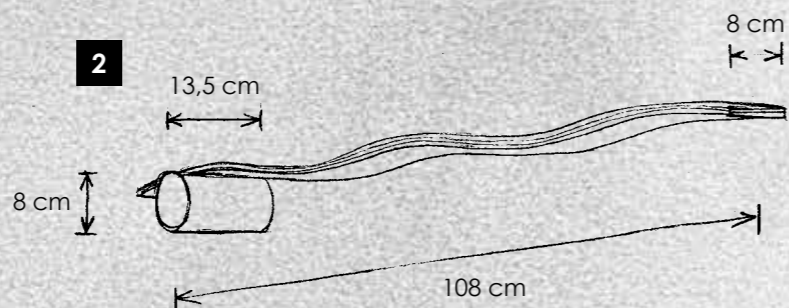

> 1 Pendelleuchte

uplight / downlight getrennt
schalt- und dimmbar

hanging lamp

uplight / downlight can be
switched separately

3 x LED – 4,5 W – 420 lm uplight

4 x LED – 4,5 W – 420 lm downlight

(2.940 lm cpl.)

... 907 09

(+ 077 000 00)

> 2 Wandleuchte mit Tastdimmer

wall lamp with touch dimmer

4 x LED – 3 W – 315 lm (1.260 lm cpl.)

... 504 09 Anschlussgehäuse links / terminal housing to the left

... 540 09 Anschlussgehäuse rechts / terminal housing to the right

347 – Blattgold / gold leaf

348 – Rost / rust

incl. LED 2700 K – Ra85