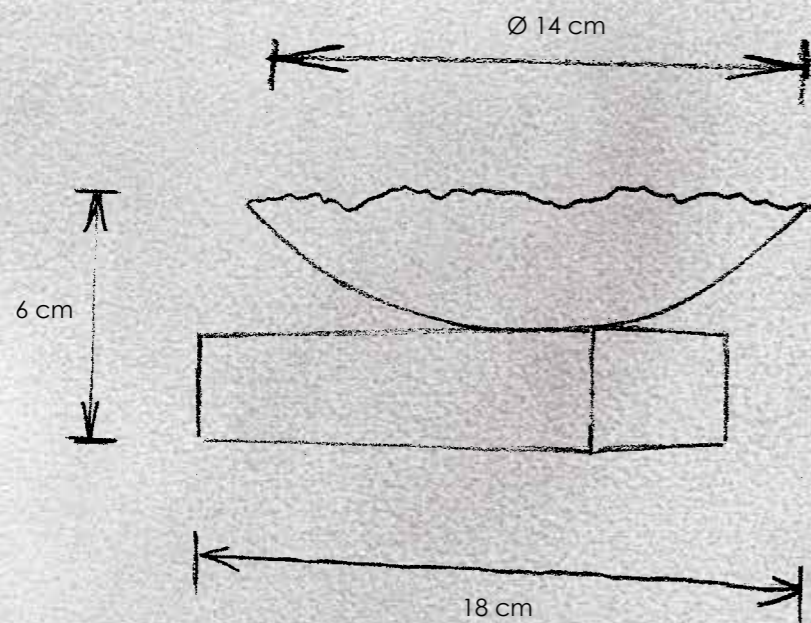

> **Wandleuchte** nicht dimmbar
wall lamp can not be dimmed
2 x LED – 3,2 W – 310 lm (620 lm cpl.)

229 502 09 Aluminium geschliffen / Schale: Blattgold
smoothed aluminium / bowl: gold leaf

incl. LED 2700 K – Ra85