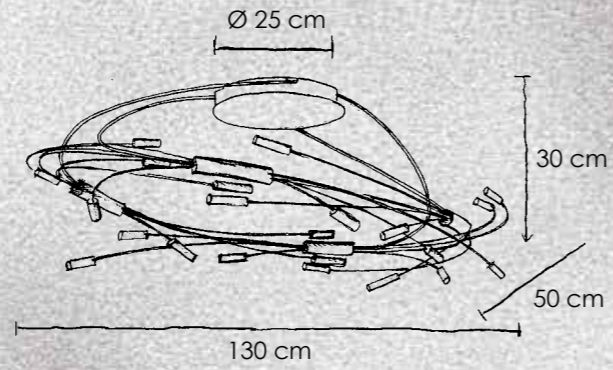

2

> 1 Wandleuchte / wall lamp

6 x G4 - 10 W

118 506 ..

> 2 Deckenleuchte oval / ceiling lamp

24 x G4 - 10 W

118 824 ..

> 3 Deckenleuchte / ceiling lamp

30 x G4 - 10 W

118 830 ..

> 4 Deckenleuchte / ceiling lamp

18 x G4 - 10 W

118 818 ..

elektronischer Trafo / electronic transformer

05 - matt / glänzend vergoldet 24 Karat
gold plated, mat / bright 24 carat

24 - Chrom matt / Edelstahl poliert
mat chrome / polished stainless steel

> Glas / glass 707 194 00

incl.