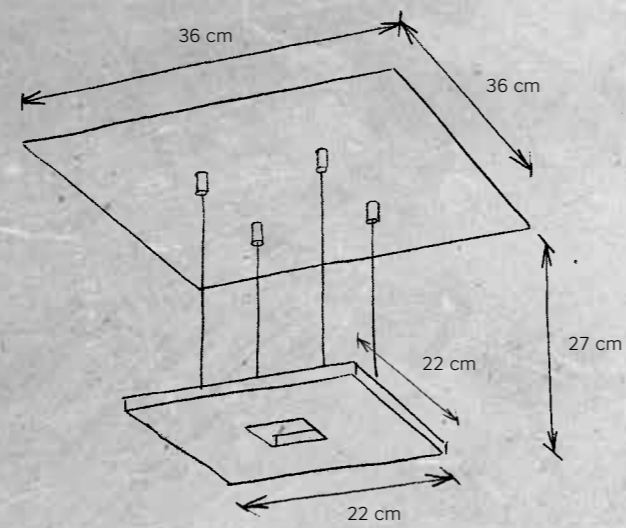

ZEN MINI | DIM TO WARM
DECKENLEUCHE | CEILING LAMP

1. **804 804 00** Blattgold | gold leaf
   805 804 00 Glas, Aluminium geschliffen
   glass, smoothed aluminium
   806 804 00 rost | rust
   807 804 00 Betonoptik | concrete look

DESIGN

Mosru Mohiuddin 2012/2014

LEUCHTMITTEL | LAMP

4 x LED – 6,1 W – 650 lm (2.600 lm cpl.)
LED 3.000 - 2.000 K | Ra80

SONSTIGES | FEATURES

dimmbar* mit Veränderung der Farbtemperatur von
3.000 - 2.000 K über externen Dimmer | dimmable* via
external dimmer with changing colour temperature from
3.000 - 2.000 K

SMART HOME

1. **077 000 00** Casambi Modul
   079 000 00 ZigBee Modul