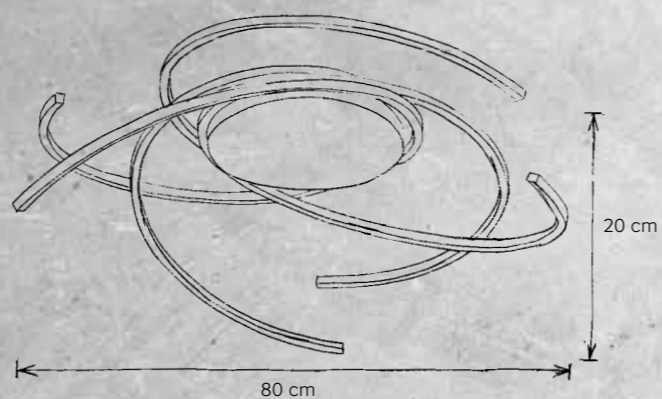

SPACE
DECKENLEUCHTE | CEILING LAMP

- 443 802 09 Aluminium geschliffen | smoothed aluminium
- 444 802 09 weiß | white
- 452 802 09 Blattgold | gold leaf

DESIGN
Mosru Mohiuddin 2013

LEUCHTMITTEL | LAMP
LED-Band – 38 W (4.387 lm cpl.)
LED-Band 2.700 K | Ra85

SONSTIGES | FEATURES
dimmbar* | dimmable*

SMART HOME
078 000 00 Casambi Modul
079 000 00 ZigBee Modul