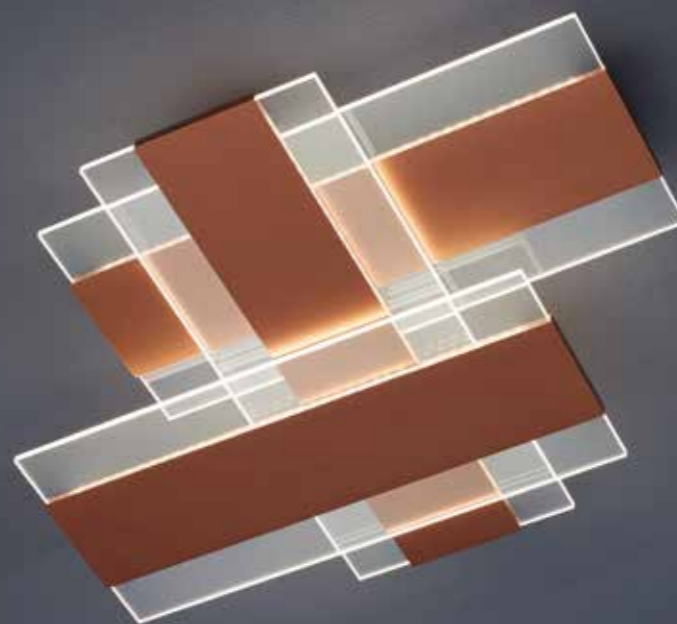

PLANUS
DECKENLEUCHE | CEILING LAMP

692 801 09 Acrylglas, Aluminium geschliffen
acrylic glass, smoothed aluminium

693 801 09 Acrylglas, roségold geschliffen
acrylic glass, smoothed rose gold

694 801 09 Acrylglas, hellgold geschliffen
acrylic glass, smoothed light gold

DESIGN

Mosru Mohiuddin 2018

LEUCHTMITTEL | LAMP

LED-Band – 22 W (3.120 lm cpl.)

LED-Band 2.700 K | Ra80

SONSTIGES | FEATURES

dimmbar* | dimmable*

SMART HOME

078 000 00 Casambi Modul

079 000 00 ZigBee Modul

PLANUS Aluminium geschliffen | Leuchte an
PLANUS smoothed aluminium | light on

PLANUS

PLANUS Aluminium geschliffen | Leuchte aus
PLANUS smoothed aluminium | light off