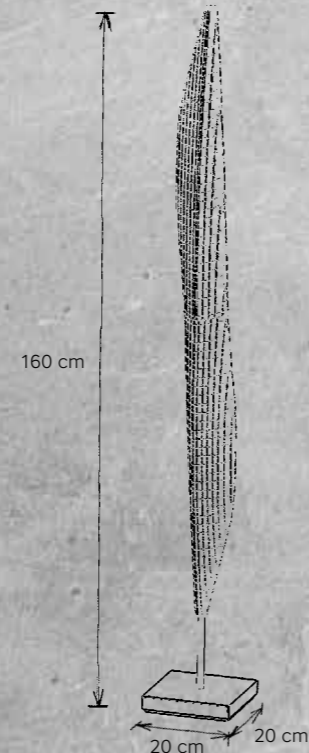

STRATOS
PENDELLEUCHE | HANGING LAMP

633 903 09 3D-Druck weiß, Aluminium geschliffen
3D print white, smoothed aluminium

DESIGN
Leonhard Bopp 2017

LEUCHTMITTEL | LAMP
LED-Band – 37 W (5.742 lm cpl.)
LED-Band 2.700 K | Ra80

SONSTIGES | FEATURES
dimmbar* | dimmable*

SMART HOME
078 000 00 Casambi Modul
079 000 00 ZigBee Modul

STRATOS
STEHLEUCHE | FLOOR LAMP

633 400 09 3D-Druck weiß, Aluminium geschliffen
3D print white, smoothed aluminium

DESIGN
Leonhard Bopp 2017

LEUCHTMITTEL | LAMP
LED-Band – 37 W (5.860 lm cpl.)
LED-Band 2.700 K | Ra80

SONSTIGES | FEATURES
schalt-/ und dimmbar über Berührungssensor
switch-/ and dimmable via touch sensor