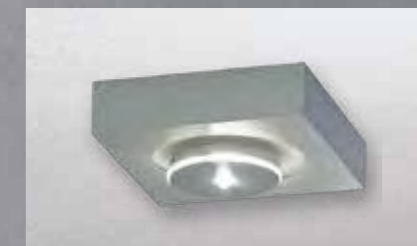

SPOT IT
DECKENLEUCHE | CEILING LAMP

407 801 09 Aluminium geschliffen | smoothed aluminium

DESIGN
Mosru Mohiuddin 2014 / 2015

LEUCHTMITTEL | LAMP
1x LED – 9,6 W – (910 lm cpl.)
LED 2.700 K | Ra80

SONSTIGES | FEATURES
Lichtelement höhenvariabel, schwenkbar; dimmbar*
light element adjustable in height, rotatable; dimmable*