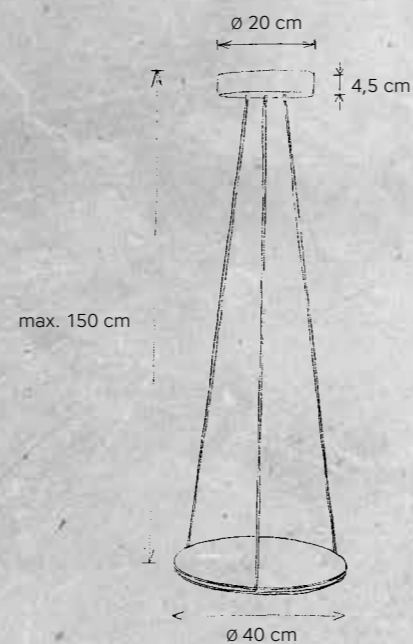

AVANTI
PENDELLEUCHE | HANGING LAMP

341 904 09 Aluminium geschliffen, Glas satiniert
smoothed aluminium, glass with satin finish

DESIGN

Mosru Mohiuddin 2012

LEUCHTMITTEL | LAMP

3 x LED – 4,5 W – 374 lm | Ra85
1 x LED – 13 W – 1.680 lm | Ra80
(2.802 lm cpl.) | LED 2.700 K

SONSTIGES | FEATURES

Lichtelement um 180° kippbar, dimmbar*
light element tiltable by 180°, dimmable*

SMART HOME

077 000 00 Casambi Modul

079 000 00 ZigBee Modul