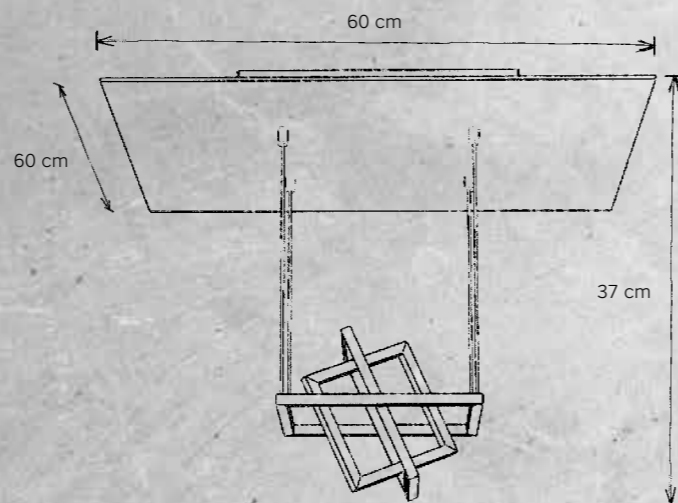

MATRIX

MATRIX DECKENLEUCHTE | CEILING LAMP

630 803 09 Aluminium geschliffen | smoothed aluminium

DESIGN

Leonhard Bopp 2017

LEUCHTMITTEL | LAMP

LED-Band – 32 W (4.992 lm cpl.)

LED-Band 2.700 K | Ra80

SONSTIGES | FEATURES

dimmbar*, Lichtelemente über 2 Achsen schwenkbar
dimmable*, light elements rotatable

SMART HOME

078 000 00 Casambi Modul

079 000 00 ZigBee Modul