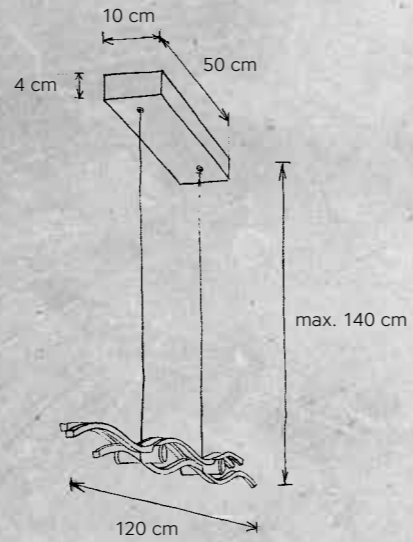

SILK
PENDELLEUCHE | HANGING LAMP

401 601 09 Aluminium geschliffen | smoothed aluminium
440 601 09 Blattgold | gold leaf
482 601 09 anthrazit | anthracite

DESIGN
Mosru Mohiuddin 2013

LEUCHTMITTEL | LAMP
LED-Band – 29 W – 2.960 lm downlight, 1.480 lm uplight
(4.440 lm cpl.) | LED-Band 2.700 K | Ra80

SONSTIGES | FEATURES
uplight/downlight getrennt schaltbar mit Druckschalter, dimmbar*
can be switched separately via pressure switch, dimmable*

SMART HOME
078 000 00 Casambi Modul
079 000 00 ZigBee Modul