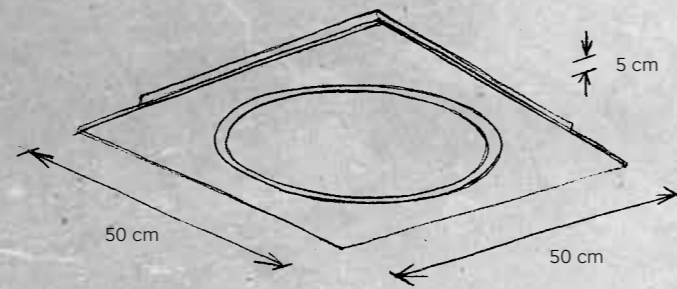

SKYLINE
DECKENLEUCHE | CEILING LAMP

300 606 09 Blattgold | gold leaf

DESIGN
Mosru Mohiuddin 2011

LEUCHTMITTEL | LAMP
6 x LED – 6,7 W – 576 lm (3.456 lm cpl.)
LED 2.700 K | Ra85

SONSTIGES | FEATURES
dimmbar* | dimmable*