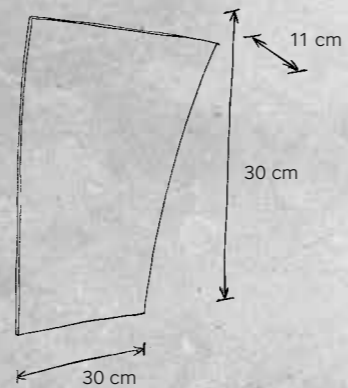

GAP
WANDLEUCHE: AUSRICHTUNG RECHTS
WALL LAMP: ALIGNMENT TO THE RIGHT

- 447 501 01 weiß | white
- 447 501 02 Aluminium geschliffen | smoothed aluminium
- 447 501 35 Betonoptik | concrete look
- 447 501 41 Blattkupfer | copper foil

DESIGN
Mosru Mohiuddin 2015

LEUCHTMITTEL | LAMP
1 x HV-LED – 8,5 W (830 lm cpl.)
LED 2.700 K | Ra80

SONSTIGES | FEATURES
dimmbar* | dimmable*