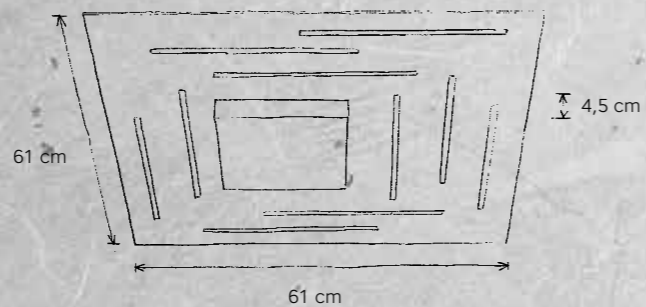

DESIGN
Mosru Mohiuddin 2016

LEUCHTMITTEL | LAMP
LED-Band – 26 W (3.718 lm cpl.)
LED-Band 2.700 K | Ra80

SONSTIGES | FEATURES
dimmbar* | dimmable*

SMART HOME
078 000 00 Casambi Modul
079 000 00 ZigBee Modul