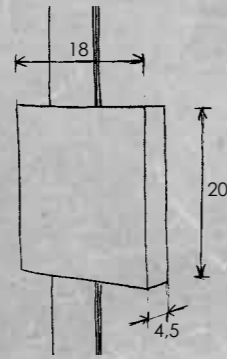

TRAFO | TRANSFORMER

408 001 00 Aluminium geschliffen | smoothed aluminium

TRAFO | TRANSFORMER

40 W

SONSTIGES | FEATURES

dimmbar* | dimmable*

SMART HOME

077 000 00 Casambi Modul