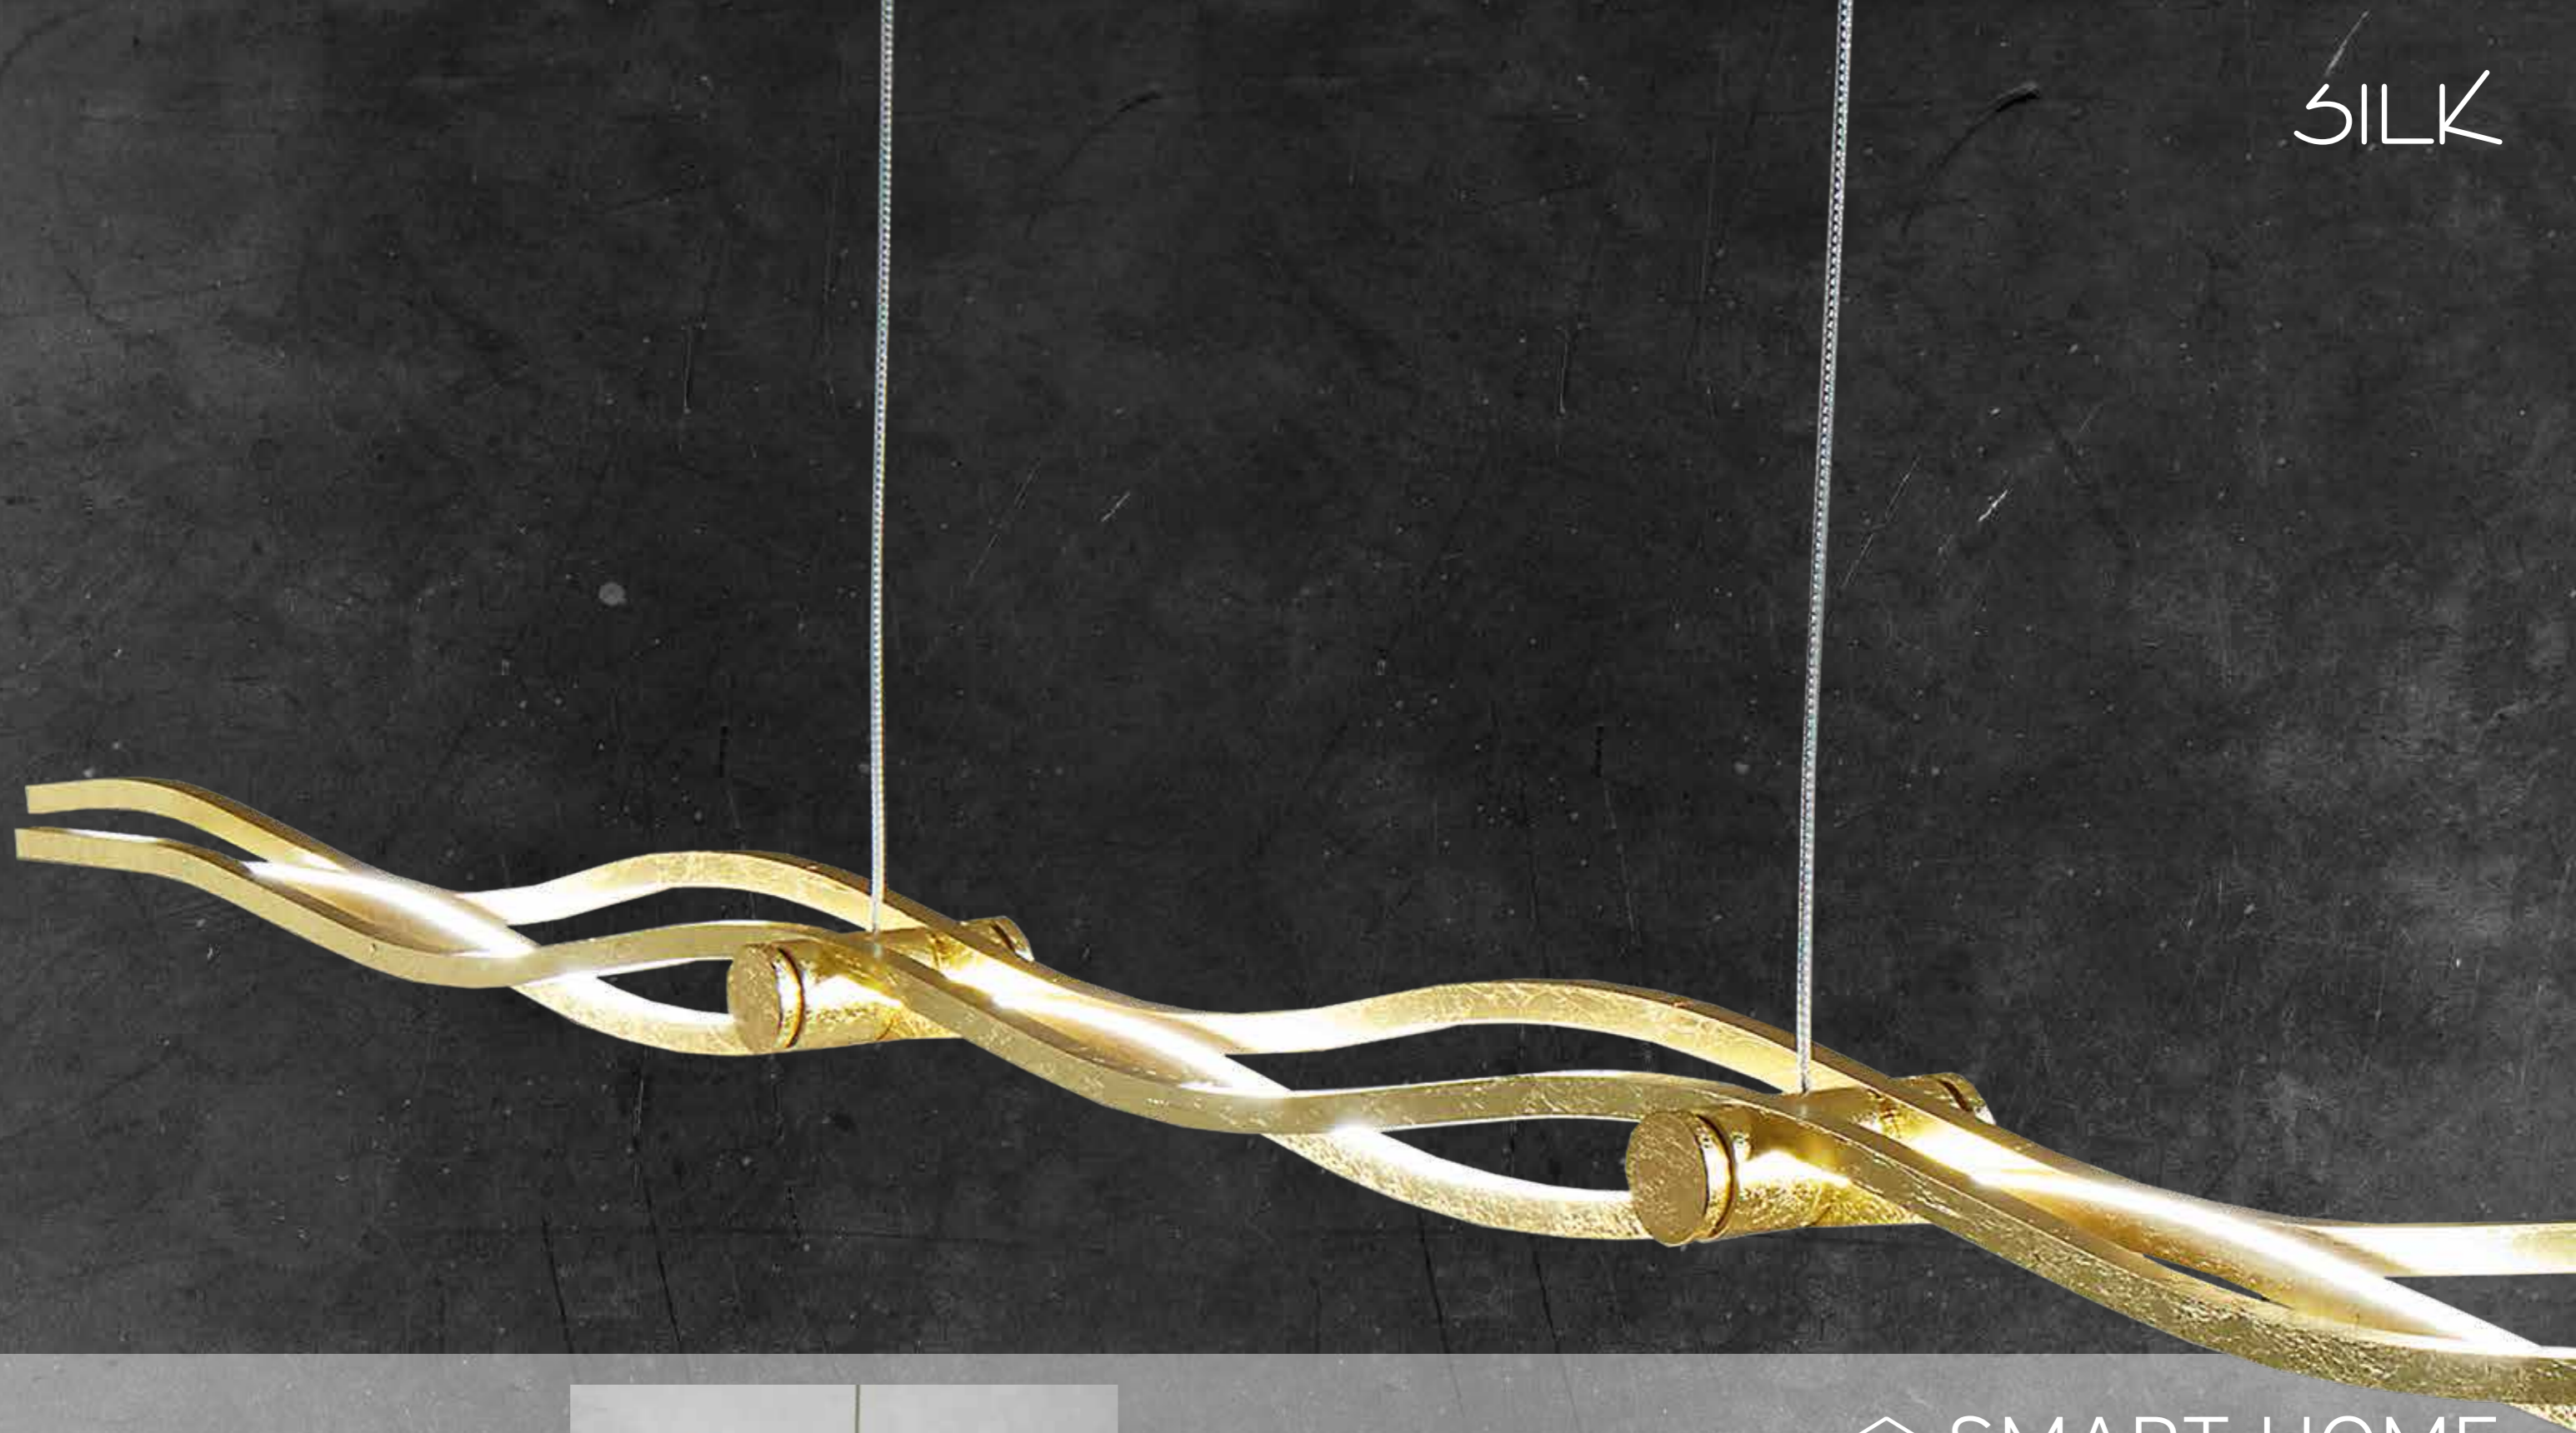

☀ UP-/DOWNLIGHT

Ober-/Unterlicht getrennt schaltbar mit Druckschalter, dimmbar
up-/downlight can be switched separately via pressure switch, dimmable