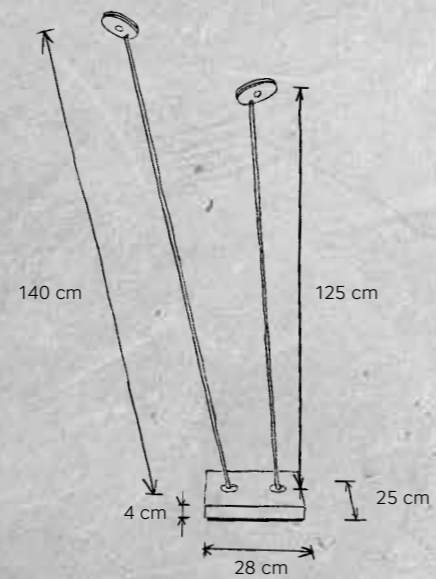

SPOT IT STEHLEUCHTE | FLOOR LAMP

407 402 09 Aluminium geschliffen, hochglanzchrom
smoothed aluminium, highly polished chrome

DESIGN
Mosru Mohiuddin 2014 / 2015

LEUCHTMITTEL | LAMP
2 x LED – 8,5 W – 835 lm (1.670 lm cpl.)
LED 2.700 K | Ra80

SONSTIGES | FEATURES
mit 2 Tastdimmer, getrennt dimmbar; Lesearme über
Kugelgelenk schwenkbar; Lichtelemente dreh-/kippter
with 2 touch dimmer, can be dimmed separately; reading
arms swiveling via ball joint; light elements rotatable and
tiltable