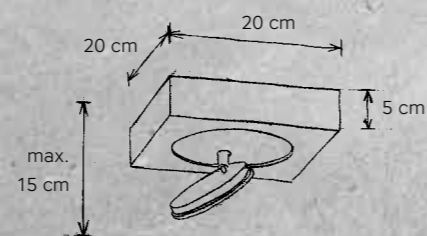

SPOT IT
DECKENLEUCHE | CEILING LAMP

407 801 09 Aluminium geschliffen | smoothed aluminium

DESIGN
Mosru Mohiuddin 2014 / 2015

LEUCHTMITTEL | LAMP
1x LED – 9,6 W – (910 lm cpl.)
LED 2.700 K | Ra80

SONSTIGES | FEATURES
Lichtelement höhenvariabel, schwenkbar; dimmbar*
light element adjustable in height, rotatable; dimmable*