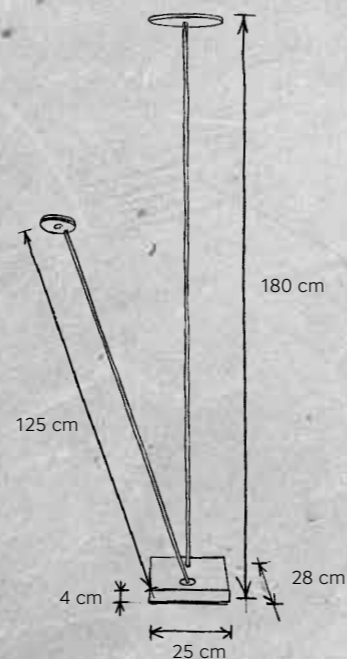

SPOT IT
FLUTER MIT LESELEUCHE | FLOOR LAMP

407 404 09 Aluminium geschliffen, hochglanzchrom
smoothed aluminium, highly polished chrome

DESIGN
Mosru Mohiuddin 2014 / 2015

LEUCHTMITTEL | LAMP
Fluter | floor lamp: 3 x LED – 13 W – 1.680 lm
Lesearm | reading lamp: 1 x LED – 8,5 W – 835 lm (5.875 lm cpl.)
LED 2.700 K | Ra80

SONSTIGES | FEATURES
mit 2 Tastdimmer, getrennt dimmbar; Lesearm über Kugelgelenk schwenkbar; Lichtelement dreh-/kipubar
with 2 touch dimmer, can be dimmed separately; reading arm swiveling via ball joint; light element rotatable and tiltable