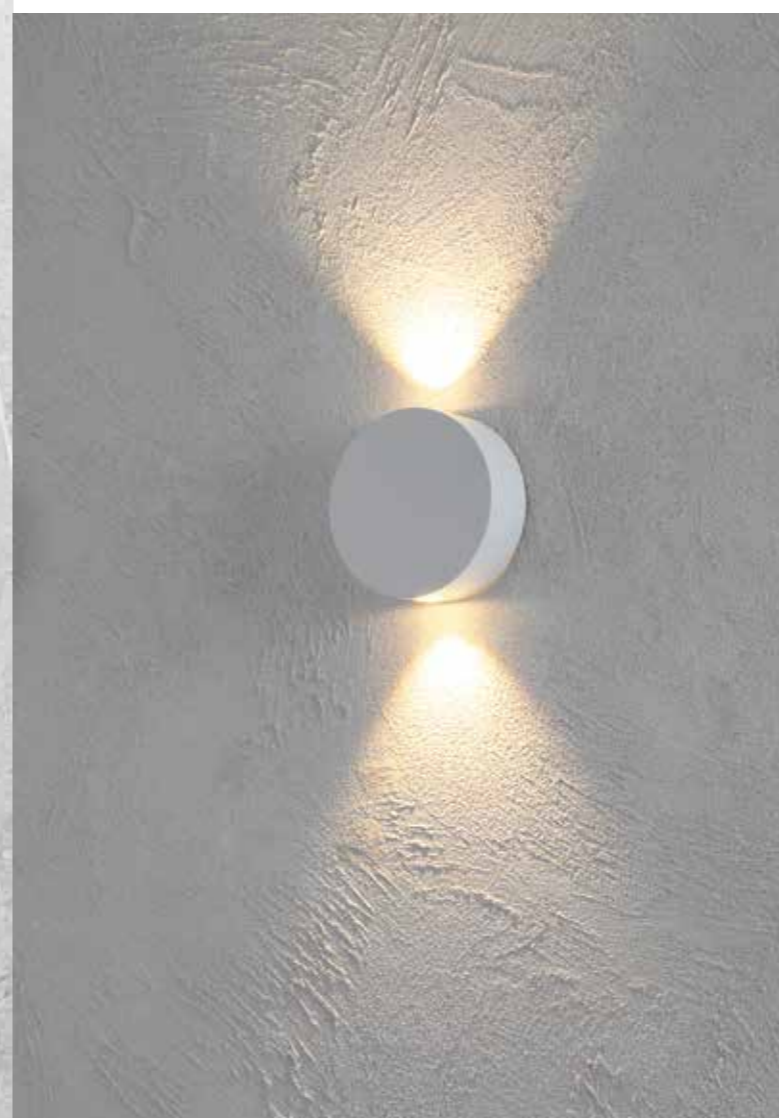

- 707 166 06 gelb | yellow
- 707 166 11 rot | red
- 707 166 14 blau | blue
- 707 166 15 grün | green

SKYLINE

SKYLINE
PENDELLEUCHE | HANGING LAMP

300 908 09 Blattgold | gold leaf

DESIGN
Mosru Mohiuddin 2011