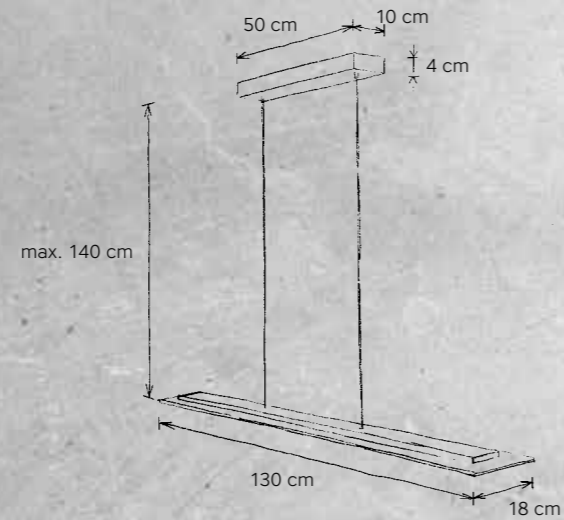

SKYLINE

SKYLINE
PENDELLEUCHE | HANGING LAMP

300 908 09 Blattgold | gold leaf

DESIGN
Mosru Mohiuddin 2011

LEUCHTMITTEL | LAMP
8 x LED – 6,7 W – 576 lm (4.608 lm cpl.)
LED 2.700 K | Ra85

SONSTIGES | FEATURES
dimmbar* | dimmable*