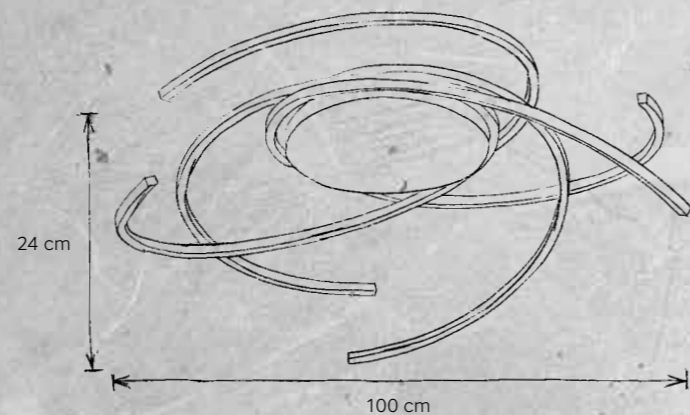

**SPACE
DECKENLEUCHE | CEILING LAMP**

443 803 09 Aluminium geschliffen | smoothed aluminium
444 803 09 weiß | white
452 803 09 Blattgold | gold leaf

DESIGN
Mosru Mohiuddin 2013

LEUCHTMITTEL | LAMP
LED-Band – 53 W (5.484 lm cpl.)
LED-Band 2.700 K | Ra85

SONSTIGES | FEATURES
dimmbar* | dimmable*

SMART HOME
078 000 00 Casambi Modul
079 000 00 ZigBee Modul