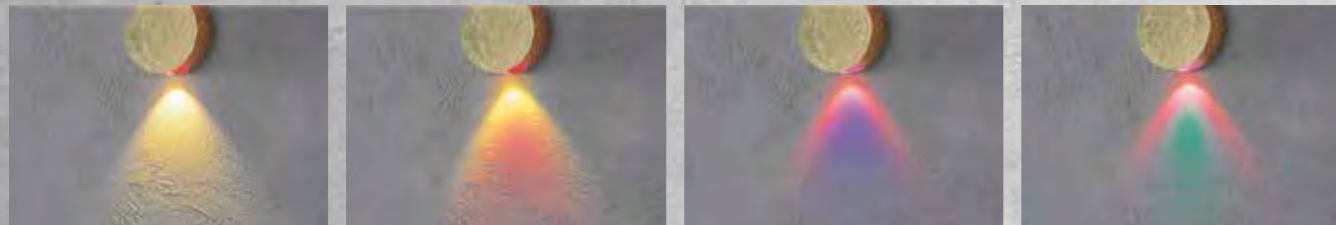

- 707 166 06 gelb | yellow
- 707 166 11 rot | red
- 707 166 14 blau | blue
- 707 166 15 grün | green

SKYLINE

SKYLINE
PENDELLEUCHE | HANGING LAMP

300 908 09 Blattgold | gold leaf

DESIGN
Mosru Mohiuddin 2011