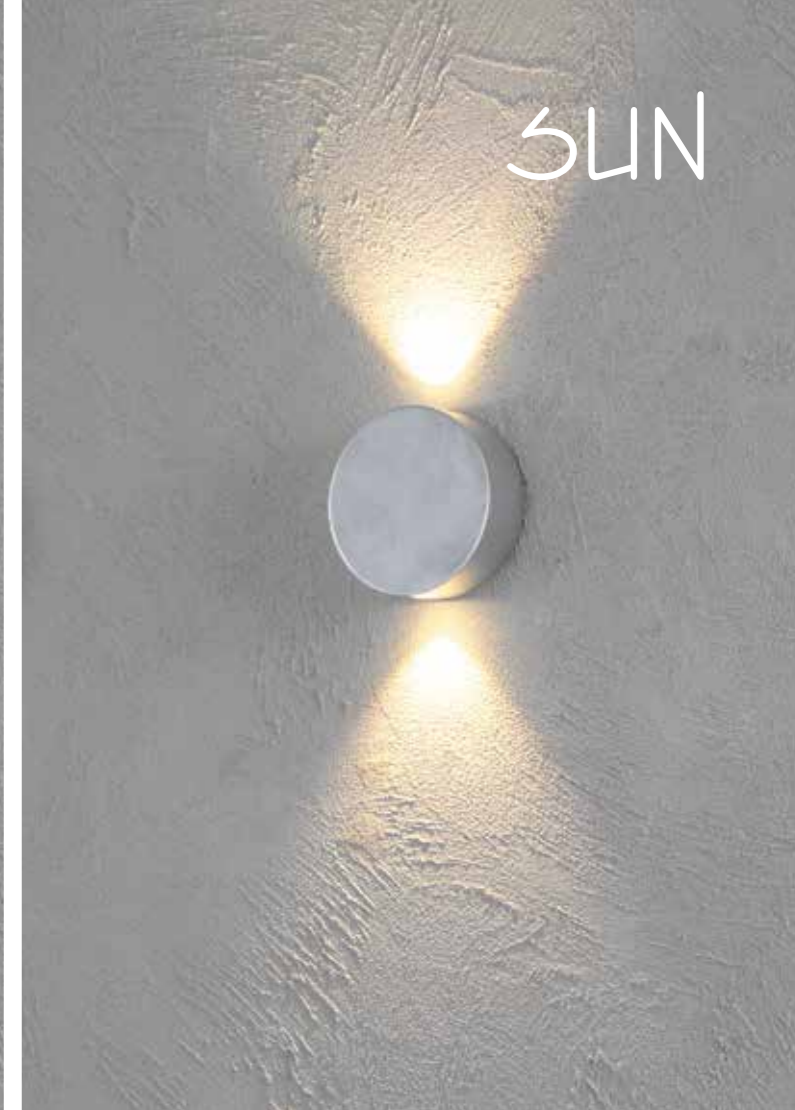

- 707 166 06 gelb | yellow
- 707 166 11 rot | red
- 707 166 14 blau | blue
- 707 166 15 grün | green

SKYLINE

SKYLINE
PENDELLEUCHE | HANGING LAMP

300 908 09 Blattgold | gold leaf

DESIGN
Mosru Mohiuddin 2011