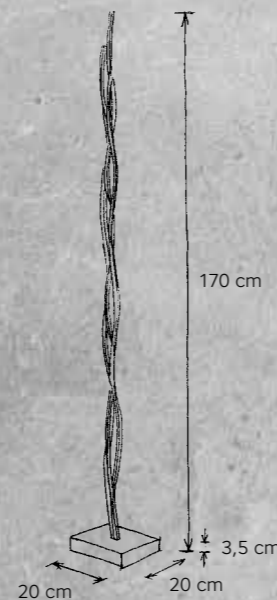

SILK
STEHLEUCHE | FLOOR LAMP

401 400 09 Aluminium geschliffen | smoothed aluminium
440 400 09 Blattgold | gold leaf
482 400 09 anthrazit | anthracite

DESIGN
Mosru Mohiuddin 2013

LEUCHTMITTEL | LAMP
LED-Band – 19 W (4.440 lm cpl.)
LED-Band 2.700 K | Ra80

SONSTIGES | FEATURES
mit Tastdimmer | with touch dimmer