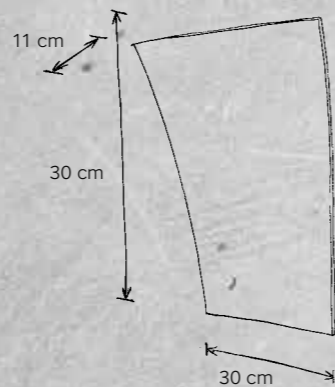

DESIGN
 Mosru Mohiuddin 2015

LEUCHTMITTEL | LAMP
 1 x HV-LED – 8,5 W (830 lm cpl.)
 LED 2.700 K | Ra80

SONSTIGES | FEATURES
 dimmbar* | dimmable*

weiß | white Alum. geschliffen | smoothed alum. Betonoptik | concrete look Blattkupfer | copper foil