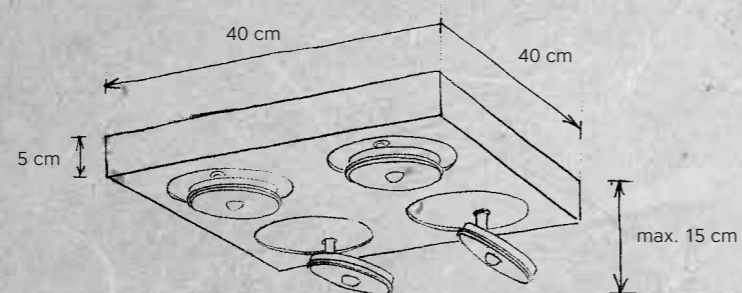

SPOT IT
DECKENLEUCHE | CEILING LAMP

407 604 09 Aluminium geschliffen | smoothed aluminium

DESIGN
Mosru Mohiuddin 2014

LEUCHTMITTEL | LAMP
4 x LED – 9,6 W – 910 lm (3.640 lm cpl.)
LED 2.700 K | Ra80

SONSTIGES | FEATURES
Lichtelemente höhenvariabel, schwenkbar; dimmbar*
light elements adjustable in height, rotatable; dimmable*

SMART HOME
077 000 00 Casambi Modul
079 000 00 ZigBee Modul