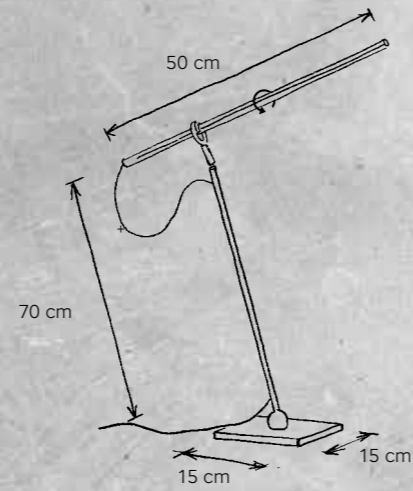

SLIMLINE
TISCHLEUCHTE | TABLE LAMP

474 200 09 Aluminium geschliffen, Aluminium eloxiert
smoothed aluminium, anodized aluminium

DESIGN
Mathias Schifferdecker 2015

LEUCHTMITTEL | LAMP
LED-Band – 6 W (878 lm cpl.)
LED-Band 2.700 K | Ra85

SONSTIGES | FEATURES
mit integriertem Dimmer, dimmbar über Gestensteuerung
integrated dimmer, dimmable via gesture control