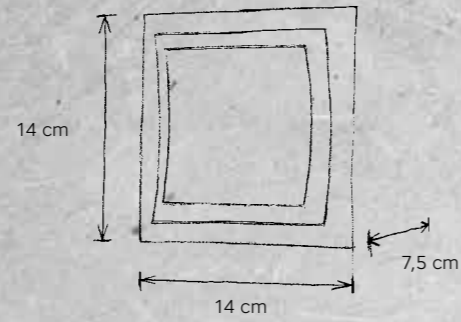

PAGES
WANDLEUCHE | WALL LAMP

262 502 55 Blattgold, weiß | gold leaf, white

DESIGN
Mosru Mohiuddin 2010

LEUCHTMITTEL | LAMP
2 x G9 – 20 W ECO – 235 lm (470 lm cpl.)
incl.