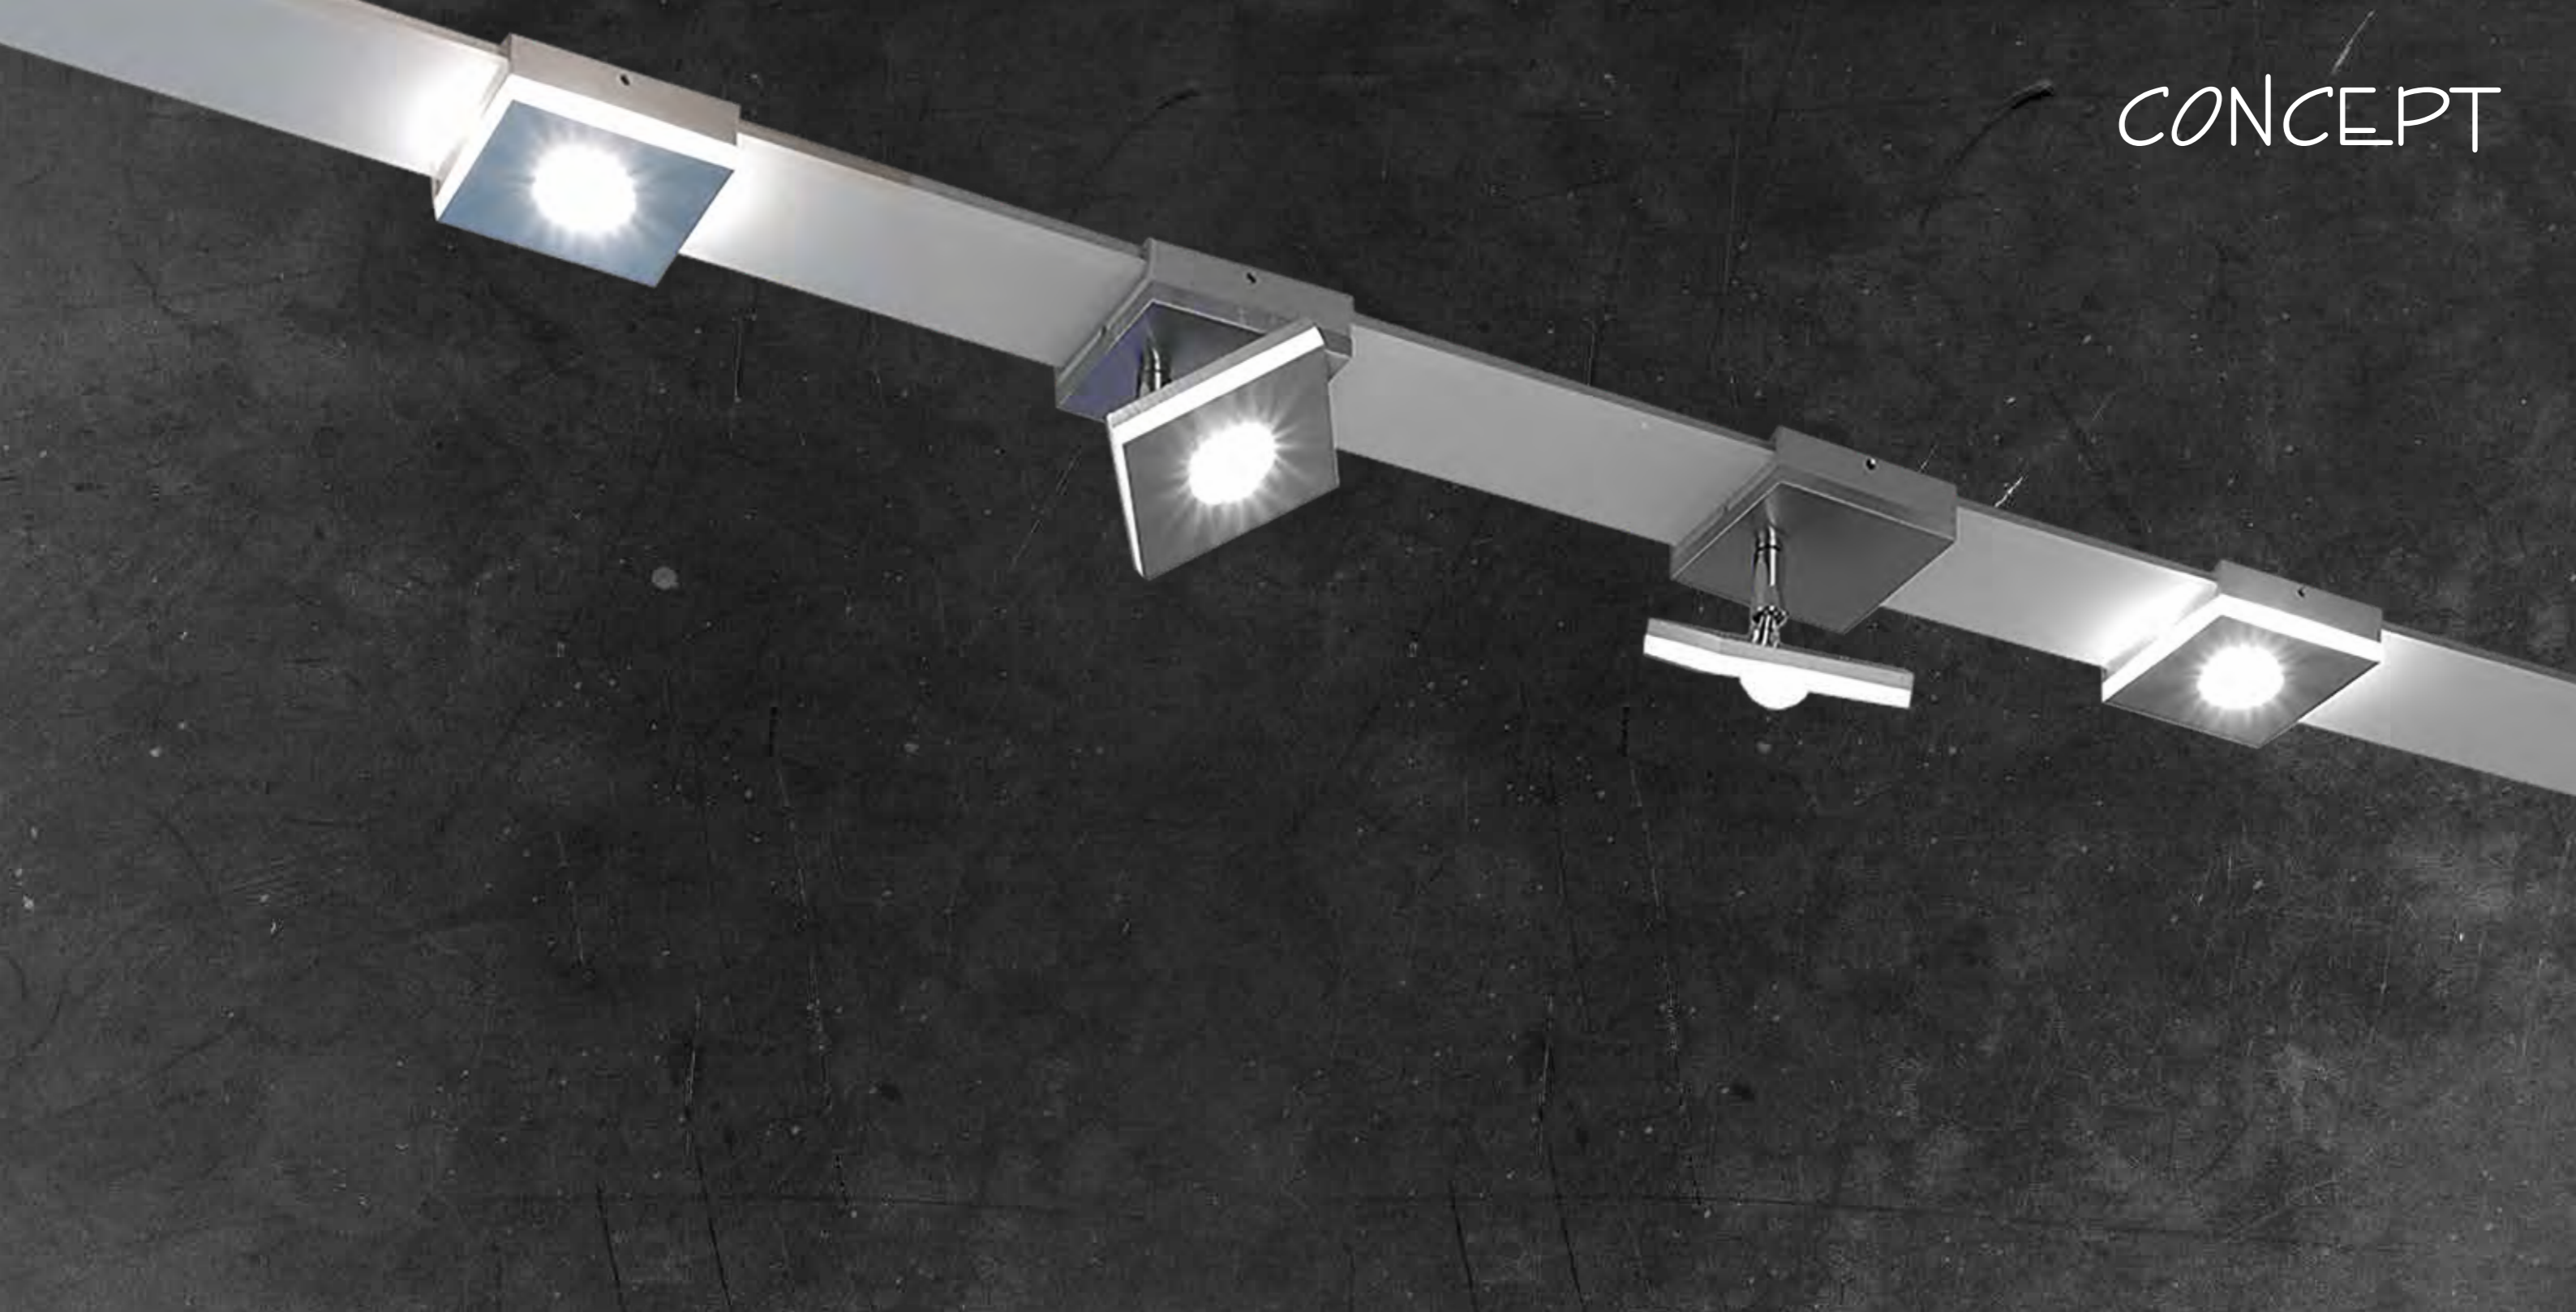

CONCEPT

SMART HOME

CASAMBI-MODUL
optional als Zubehör | optionally accessory