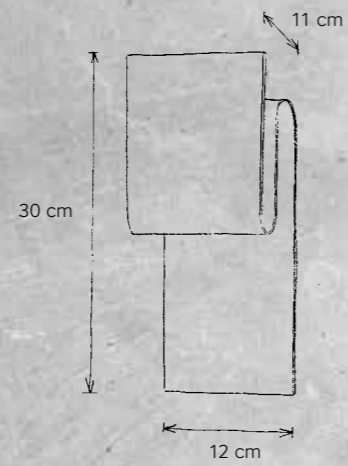

FOLD
WANDLEUCHTE | WALL LAMP

340 501 02 Aluminium geschliffen | smoothed aluminium

340 501 03 weiß | white

340 501 55 Blattgold | gold leaf

DESIGN

Mosru Mohiuddin 2012

LEUCHTMITTEL | LAMP

1 x G9 – 33 W ECO (460 lm cpl.)

incl.