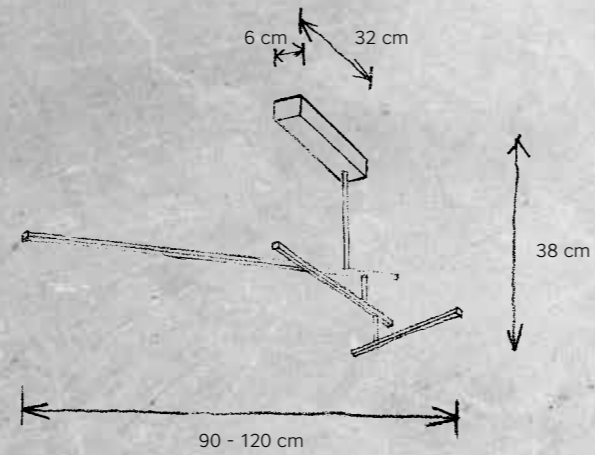

LINEA
DECKENLEUCHE | CEILING LAMP

268 808 09 Aluminium geschliffen | smoothed aluminium

DESIGN

Mosru Mohiuddin 2010

LEUCHTMITTEL | LAMP

8 x LED – 3,2 W – 309 lm (2.472 lm cpl.)
LED 2.700 K | Ra85

SONSTIGES | FEATURES

dimmbar*, Lichtelemente schwenkbar
dimmable*, light elements tiltable

SMART HOME

077 000 00 Casambi Modul

079 000 00 ZigBee Modul