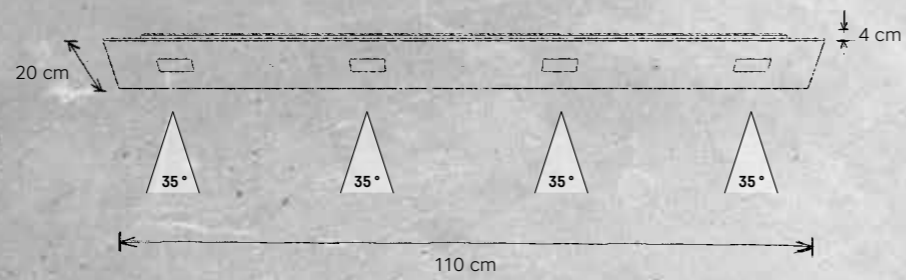

**STUDIO
DECKENLEUCHE | CEILING LAMP**

623 804 09 Glas weiß | white glass

DESIGN

Mosru Mohiuddin 2017

LEUCHTMITTEL | LAMP

4 x LED – 8,25 W – 1.010 lm (4.040 lm cpl.)
LED 2.700 K | Ra80

SONSTIGES | FEATURES

dimmbar* | dimmable*

SMART HOME

077 000 00 Casambi Modul

ABSTRAHLWINKEL | ANGLE OF RADIATION