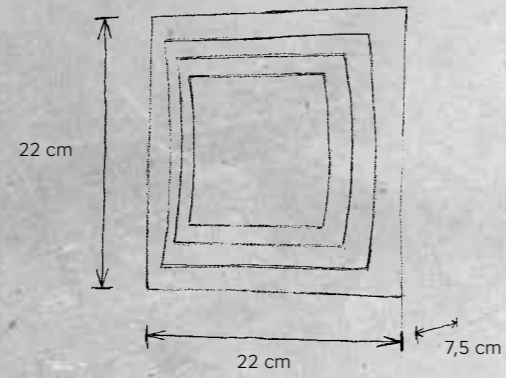

PAGES
WAND-/ DECKENLEUCHE | WALL / CEILING LAMP

262 804 55 Blattgold, weiß | gold leaf, white

DESIGN
Mosru Mohiuddin 2010

LEUCHTMITTEL | LAMP
4 x G9 – 20 W ECO – 235 lm (940 lm cpl.)
incl.