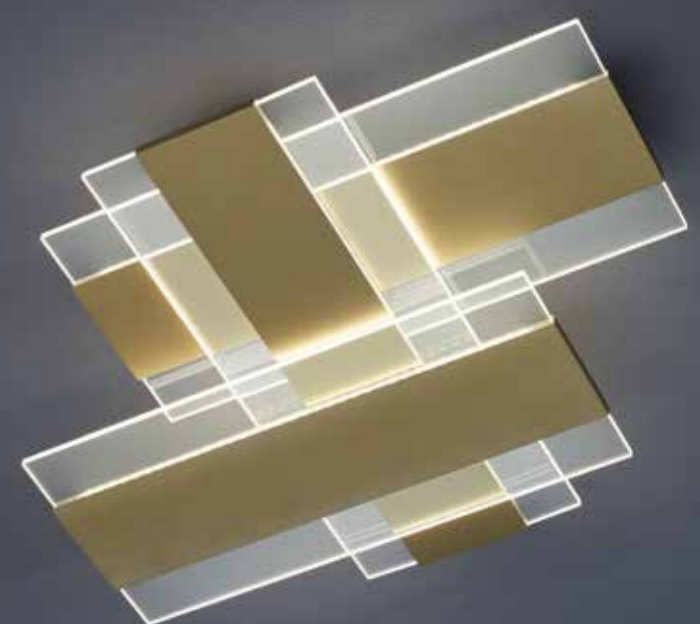

PLANUS
DECKENLEUCHE | CEILING LAMP

692 801 09 Acrylglas, Aluminium geschliffen
acrylic glass, smoothed aluminium

693 801 09 Acrylglas, roségold geschliffen
acrylic glass, smoothed rose gold

694 801 09 Acrylglas, hellgold geschliffen
acrylic glass, smoothed light gold

DESIGN

Mosru Mohiuddin 2018

LEUCHTMITTEL | LAMP

LED-Band – 22 W (3.120 lm cpl.)

LED-Band 2.700 K | Ra80

SONSTIGES | FEATURES

dimmbar* | dimmable*

SMART HOME

078 000 00 Casambi Modul

079 000 00 ZigBee Modul

PLANUS Aluminium geschliffen | Leuchte an
PLANUS smoothed aluminium | light on

PLANUS

PLANUS Aluminium geschliffen | Leuchte aus
PLANUS smoothed aluminium | light off