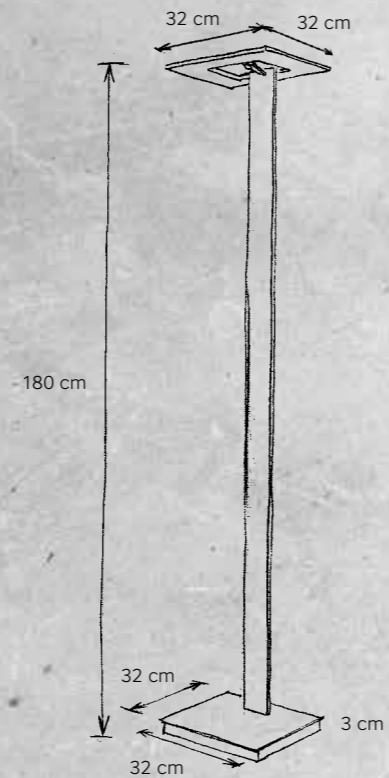

DESIGN

Mosru Mohiuddin 2014

LEUCHTMITTEL | LAMP

4 x LED – 13 W – 1.680 lm
 1 x LED – 6,5 W – 610 lm (7.330 lm cpl.)
 LED 2.700 K | Ra80

SONSTIGES | FEATURES

mit 2 Tastdimmer | with 2 touch dimmer

GAP
WANDLEUCHE: AUSRICHTUNG RECHTS
WALL LAMP: ALIGNMENT TO THE RIGHT