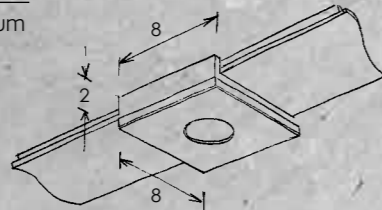

LEUCHTMITTEL | LAMP

3,3 W – 470 lm

LED 2700 K | Ra80

SPOTELEMENT | SPOT ELEMENT

410 001 09 Aluminium geschliffen | smoothed aluminium

LEUCHTMITTEL | LAMP

3,3 W – 470 lm

incl. LED 2.700 K | Ra80