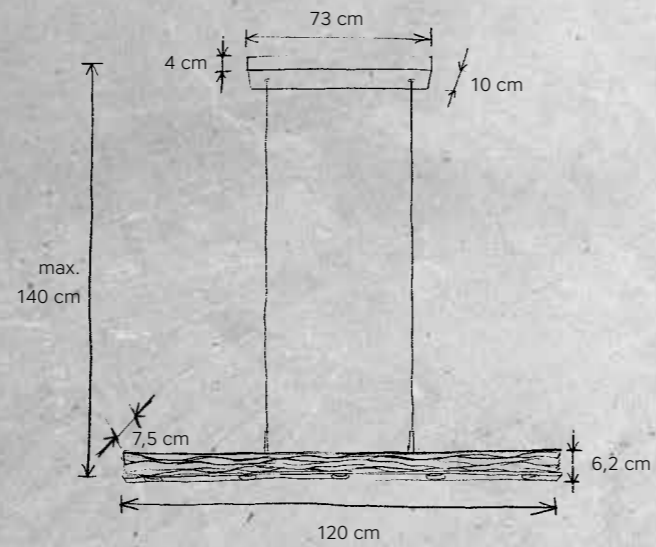

MILLE FEUILLES

MILLE FEUILLES PENDELLEUCHE | HANGING LAMP

475 900 09 Aluminium geschliffen | smoothed aluminium

483 900 09 Blattgold | gold leaf

DESIGN

Ulrike Schulz 2016

LEUCHTMITTEL | LAMP

5 x LED – 6,5 W – 610 lm (3.050 lm cpl.)

LED 2.700 K | Ra80

SONSTIGES | FEATURES

dimmbar* | dimmable*

SMART HOME

077 000 00 Casambi Modul

079 000 00 ZigBee Modul