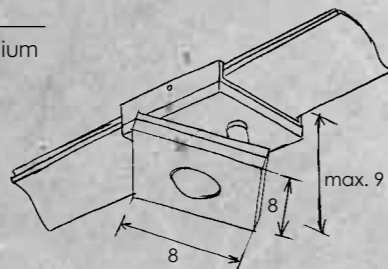

SONSTIGES | FEATURES

Lichtelement dreh-/ kippbar
light element tiltable, rotatable

PENDELEMENT | HANGING ELEMENT

410 901 09 Aluminium geschliffen | smoothed aluminium