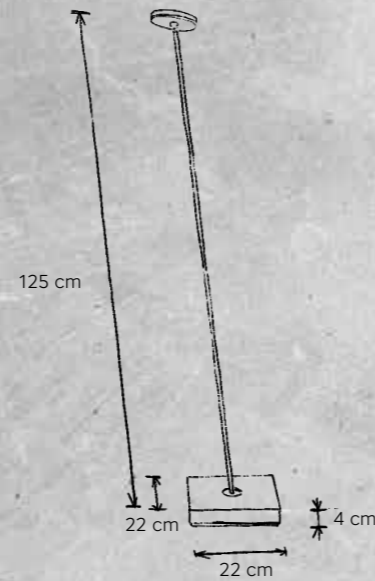

SPOT IT

SPOT IT STEHLEUCHTE | FLOOR LAMP

407 401 09 Aluminium geschliffen, hochglanzchrom
smoothed aluminium, highly polished chrome

DESIGN
Mosru Mohiuddin 2014 / 2015

LEUCHTMITTEL | LAMP
1 x LED – 8,5 W (835 lm cpl.)
LED 2.700 K | Ra80

SONSTIGES | FEATURES
mit Tastdimmer; Lesearm über Kugelgelenk schwenkbar;
Lichtelement dreh-/kippter
with touch dimmer; reading arm swiveling via ball joint; light
element rotatable and tiltable