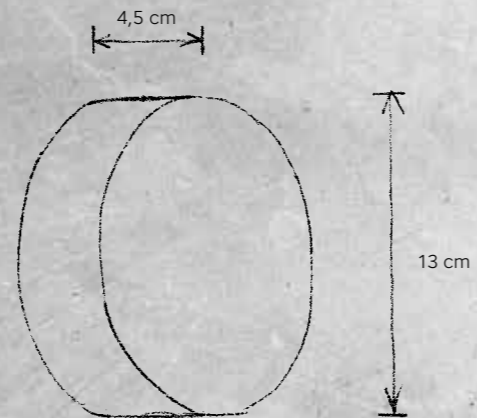

SUN
WANDLEUCHTE | WALL LAMP

- 297 502 09 Blattgold | gold leaf
- 298 502 09 Blattaluminium | aluminium leaf
- 314 502 09 weiß | white
- 345 502 09 Aluminium geschliffen | smoothed aluminium

DESIGN
Mosru Mohiuddin 2011

LEUCHTMITTEL | LAMP
2 x LED – 3 W – 280 lm (560 lm cpl.)
LED 2.700 K | Ra85

SONSTIGES | FEATURES
nicht dimmbar
can not be dimmed