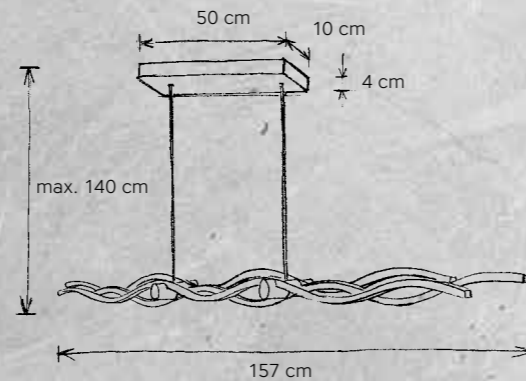

SILK
PENDELLEUCHE | HANGING LAMP

401 901 09 Aluminium geschliffen | smoothed aluminium
440 901 09 Blattgold | gold leaf
482 901 09 anthrazit | anthracite

DESIGN
Mosru Mohiuddin 2013

LEUCHTMITTEL | LAMP
LED-Band – 39 W – 4.030 lm downlight, 2.010 lm uplight
(6.040 lm cpl.) | LED-Band 2.700 K | Ra80

SONSTIGES | FEATURES
uplight/downlight getrennt schaltbar mit Druckschalter, dimmbar*
can be switched separately via pressure switch, dimmable*

SMART HOME
078 000 00 Casambi Modul
079 000 00 ZigBee Modul