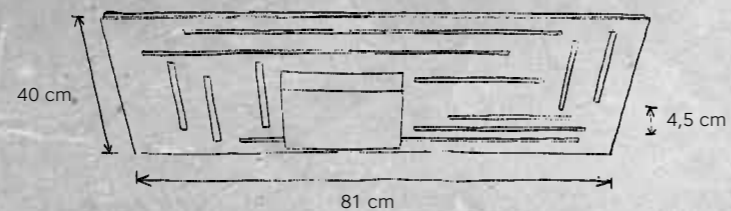

FINE
DECKENLEUCHE | CEILING LAMP

469 800 09 Aluminium geschliffen, Abdeckung Glas
smoothed aluminium, glass cover

DESIGN
Mosru Mohiuddin 2016

LEUCHTMITTEL | LAMP
LED-Band – 30 W (4.368 lm cpl.)
LED-Band 2.700 K | Ra80

SONSTIGES | FEATURES
dimmbar* | dimmable*

SMART HOME
078 000 00 Casambi Modul
079 000 00 ZigBee Modul