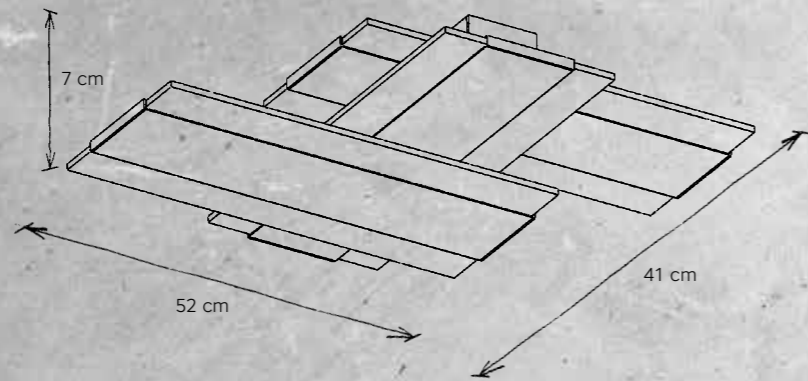

LED-Band 2.700 K | Ra80

SONSTIGES | FEATURES

dimmbar* | dimmable*

SMART HOME

078 000 00 Casambi Modul

079 000 00 ZigBee Modul

PLANUS Aluminium geschliffen | Leuchte an
PLANUS smoothed aluminium | light on

PLANUS