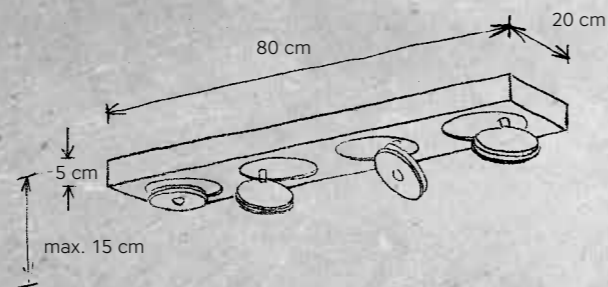

SPOT IT
DECKENLEUCHE | CEILING LAMP

407 804 09 Aluminium geschliffen | smoothed aluminium

DESIGN
Mosru Mohiuddin 2014

LEUCHTMITTEL | LAMP
4 x LED – 9,6 W – 910 lm (3.640 lm cpl.)
LED 2.700 K | Ra80

SONSTIGES | FEATURES
Lichtelemente höhenvariabel, schwenkbar; dimmbar*
light elements adjustable in height, rotatable; dimmable*

SMART HOME
077 000 00 Casambi Modul
079 000 00 ZigBee Modul