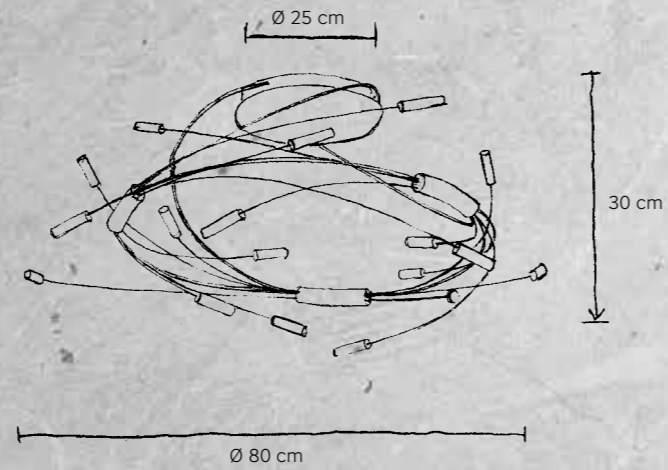

**SPIN
DECKENLEUCHE | CEILING LAMP**

- **118 818 05** matt, glänzend vergoldet 24 Karat
  gold plated, mat / bright 24 carat
- **118 818 24** Chrom matt, Edelstahl poliert
  mat chrome, polished stainless steel

LEUCHTMITTEL | LAMP
18 x G4 – 10 W
incl.

SONSTIGES | FEATURES
elektronischer Trafo | electronic transformer

1. **SMART HOME**
2. **078 000 00** Casambi Modul
   - **079 000 00** ZigBee Modul

DESIGN
Mosru Mohiuddin 2005/06

ERSATZGLAS | SPARE GLASS PANEL
707 194 00 Glas | glass