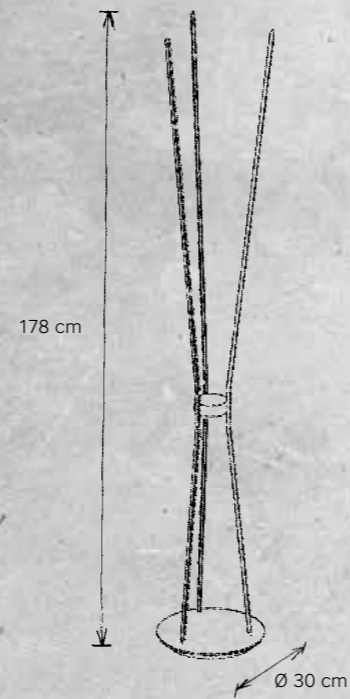

JAZZ
STEHLEUCHTE | FLOOR LAMP

620 400 09 Aluminium geschliffen, Glas weiß | smoothed aluminium, glass white
621 400 09 anthrazit, Glas schwarz | anthracite, glass black

DESIGN
Mosru Mohiuddin 2017/18

LEUCHTMITTEL | LAMP
3 x LED-Band – 29 W (5.060 lm cpl.)
LED-Band 2.700 K | Ra85

SONSTIGES | FEATURES
mit Tastdimmer | with pushbutton dimmer