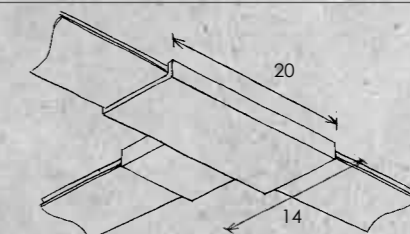

T - SCHIENEN-VERBINDER T - TRACK CONNECTOR

408 400 00 Aluminium geschliffen
smoothed aluminium

DESIGN

Leonhard Bopp 2015