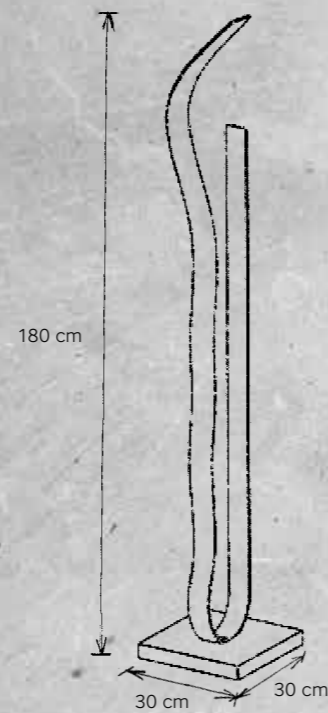

PANORAMA

PANORAMA STEHLEUCHTE | FLOOR LAMP

632 400 09 Aluminium Sandstrahloptik, Betonoptik
aluminium sandblasted optics, concrete look

DESIGN

Mosru Mohiuddin 2017

LEUCHTMITTEL | LAMP

LED-Band – 23 W (2.630 - 3.560 lm cpl.)
LED-Band 2.500 - 5.000 K | Ra80

SONSTIGES | FEATURES

Schalten, Dimmen und Verändern der Farbtemperatur über
Tastdimmer; Farbtemperatur Stufenschaltung von 2.500 - 5.000 K
switching, dimming and change of colour temperature via touch
dimmer; colour temperature stages from 2.500 - 5.000 K