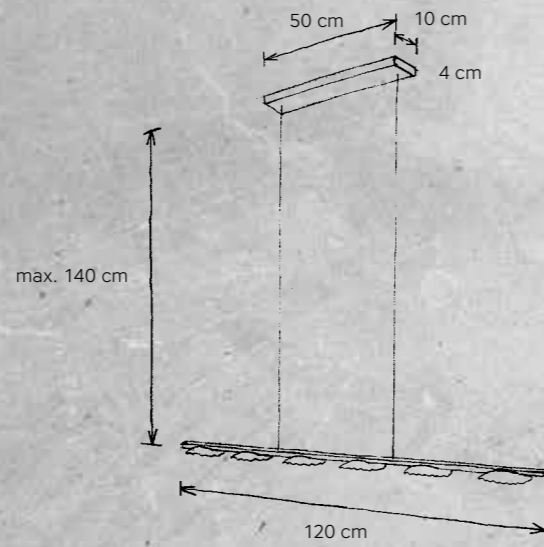

MEDUSA
PENDELLEUCHE | HANGING LAMP

229 906 09 Aluminium geschliffen, Schale Blattgold
smoothed aluminium, bowl: gold leaf

DESIGN
Mosru Mohiuddin 2008

LEUCHTMITTEL | LAMP
6 x LED – 3,2 W – 350 lm (2.100 lm cpl.)
LED 2.700 K | Ra85

SONSTIGES | FEATURES
dimmbar* | dimmable*

SMART HOME
077 000 00 Casambi Modul
079 000 00 ZigBee Modul