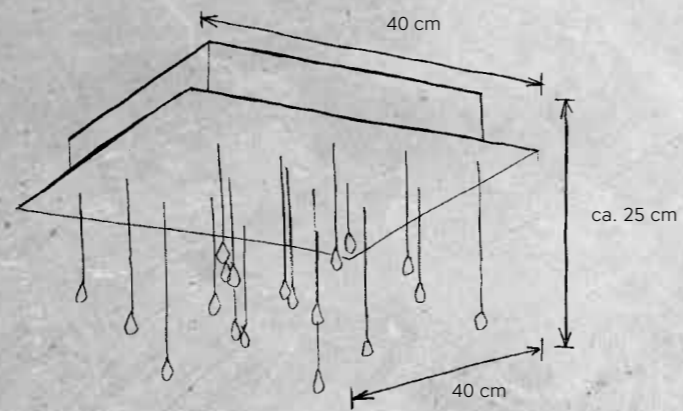

CRYSTAL RAIN
DECKENLEUCHTE | CEILING LAMP

1. **161 615 24** Blattaluminium, 19 Swarovski Strass Steine
   aluminium leaf, 19 Swarovski strass stones
   161 615 55 Blattgold, 19 Swarovski Strass Steine
   gold leaf, 19 Swarovski strass stones

DESIGN
Leonhard Bopp 2006/2008

LEUCHTMITTEL | LAMP
15 x G4 – 10 W
incl.

SONSTIGES | FEATURES
elektronischer Trafo | electronic transformer

SMART HOME
078 000 00 Casambi Modul
079 000 00 ZigBee Modul

ZUBEHÖR | ACCESSORY

707 182 00 Strass Stein | strass stone