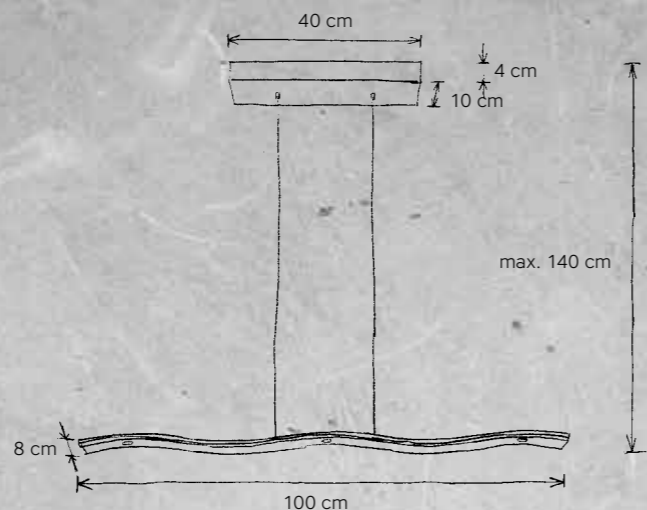

FLUID | DIM TO WARM
PENDELLEUCHE | HANGING LAMP

- 800 905 00 Aluminium geschliffen | smoothed aluminium
- 801 905 00 Blattgold | gold leaf
- 802 905 00 rost | rust
- 803 905 00 Betonoptik | concrete look

DESIGN

Mosru Mohiuddin 2013

LEUCHTMITTEL | LAMP

2 x LED – 6,1 W – 650 lm uplight
3 x LED – 6,1 W – 650 lm downlight (3.250 lm cpl.)
LED 3.000 - 2.000 K | Ra80?

SONSTIGES | FEATURES

Ober-/ Unterlicht getrennt schaltbar; dimmbar* mit Veränderung der Farbtemperatur von 3.000 - 2.000 K über externen Dimmer
uplight / downlight can be switched separately; dimmable* via external dimmer with changing colour temperature from 3.000 - 2.000 K

SMART HOME

- 077 000 00 Casambi Modul
- 079 000 00 ZigBee Modul