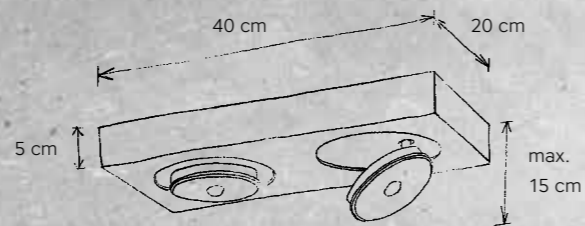

SPOT IT
DECKENLEUCHE | CEILING LAMP

407 802 09 Aluminium geschliffen | smoothed aluminium

DESIGN
Mosru Mohiuddin 2014 / 2015

LEUCHTMITTEL | LAMP
2 x LED – 9,6 W – 910 lm (1.820 lm cpl.)
LED 2.700 K | Ra80

SONSTIGES | FEATURES
Lichtelemente höhenvariabel, schwenkbar; dimmbar*
light elements adjustable in height, rotatable; dimmable*

SMART HOME
077 000 00 Casambi Modul
079 000 00 ZigBee Modul