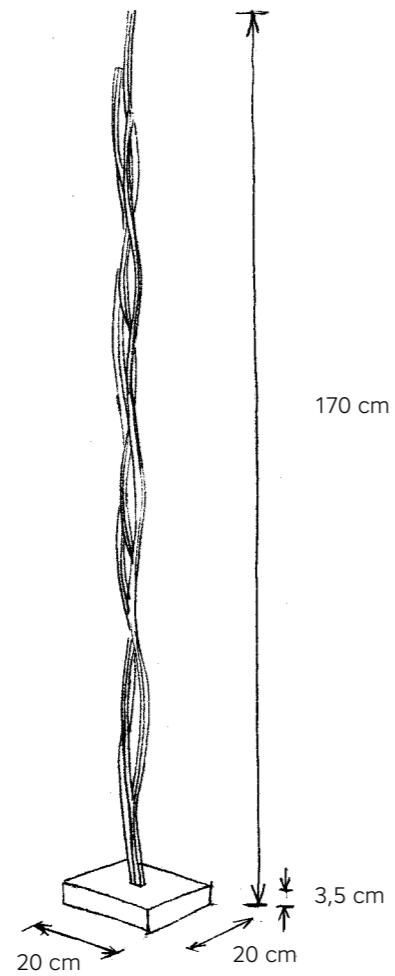

SILK 2.0

STEHLEUCHTE | FLOOR LAMP

401 400 09 Aluminium geschliffen | smoothed aluminium
918 400 09 schwarz | black

DESIGN

Mosru Mohiuddin 2013

LEUCHTMITTEL | LAMP

LED-Band – 20 W / 2.700 K / Ra90
Lumen cpl.: 2.600 lm
EEK | EEC: E

SONSTIGES | FEATURES

2 Leuchtelemente, 1 Bedienelement mit Tastdimmer
2 lighting elements, 1 control element with touch dimmer