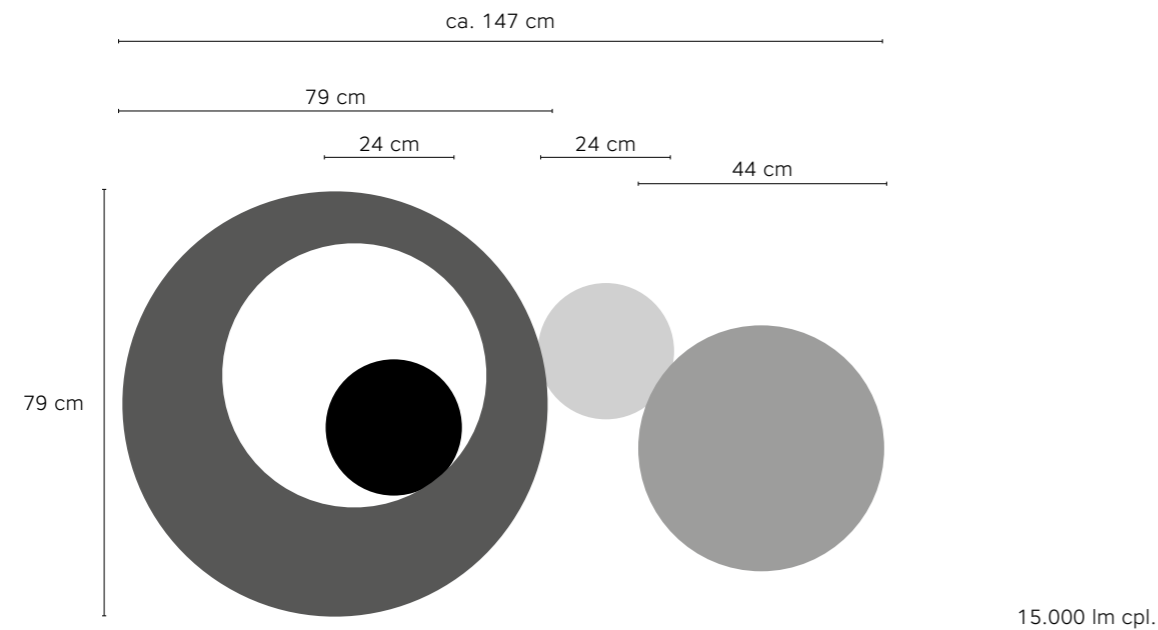

Die Wahrnehmung von Licht & Helligkeit ist immer individuell; bitte betrachten Sie unsere Angaben deshalb lediglich als Empfehlung.

BLADE – perfect lighting in the living area!

The most frequent question that is asked when planning BLADE is which forms/diameters are required for an optimal illumination of the room.

The following chart provides you with a non-binding planning aid that answers just this question.

The perception of light & brightness is always individual; please therefore look upon our information as merely being a recommendation.

Verfügbare Fläche (Wand/Decke) Available surface (wall/ceiling)	Empfehlung Lumen cpl. Recommendation Lumen cpl.
bis 12 m² / up to 12 sqm	3.800 lm cpl.
bis 17 m² / up to 17 sqm	5.500 lm cpl.
bis 19 m² / up to 19 sqm	6.700 lm cpl.
bis 26 m² / up to 26 sqm	8.000 lm cpl.
bis 30 m² / up to 30 sqm	9.900 lm cpl.
bis 37 m² / up to 37 sqm	12.100 lm cpl.
bis 45 m² / up to 45 sqm	14.500 lm cpl.
bis 52 m² / up to 52 sqm	16.600 lm cpl.
bis 60 m² / up to 60 sqm	19.200 lm cpl.

Unsere Empfehlung basiert auf folgenden räumlichen Gegebenheiten: Raumhöhe 2,50 m, Wand und Decke weiß, Boden Holz, bei vorhandenem Tisch mit 80 cm Höhe: 150 Lux.

Our recommendation is based on the following room situations: room height: 2.50 m, white wall and ceiling, wooden flooring, a table with a height of 80 cm: 150 lux.

BEISPIEL BLADE-GRUPPE | EXAMPLE BLADE GROUP