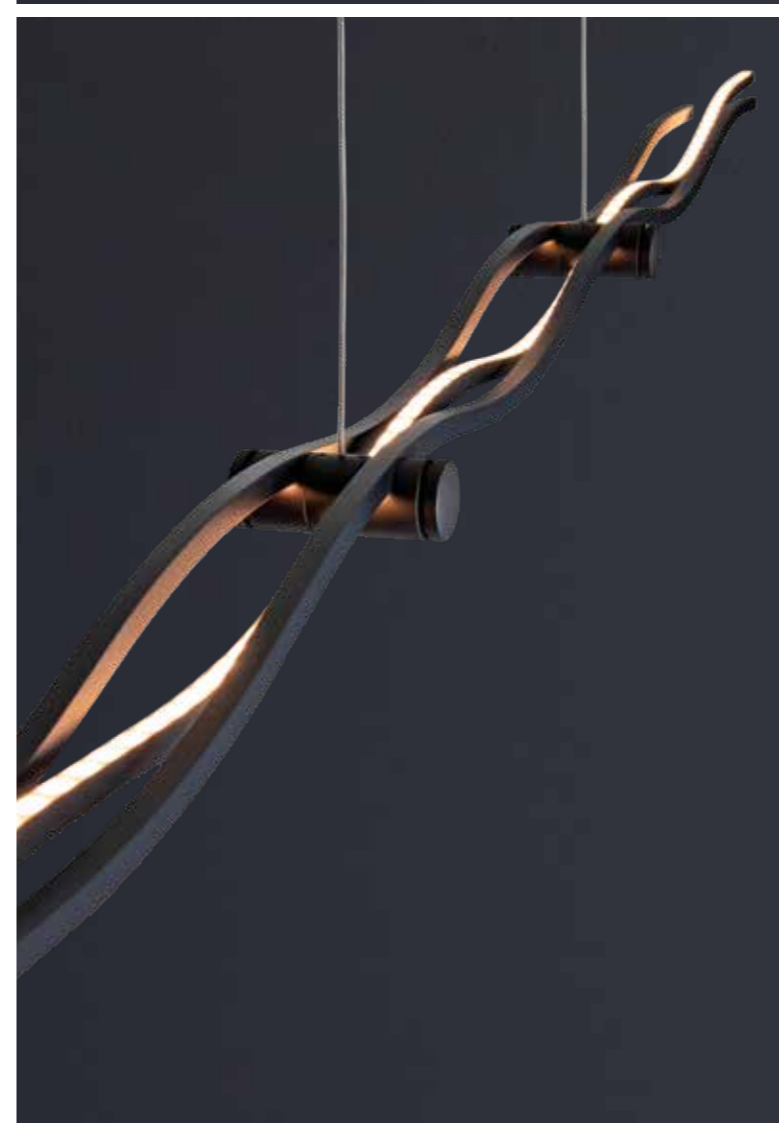

SONSTIGES | FEATURES

mit integriertem Dimmer, Ober-/Unterlicht getrennt schalt-/ und dimmbar mit Veränderung der Farbtemperatur von 2.900 - 2.200 K über Taster; Höhe einstellbar | integrated dimmer, up-/downlight separately switch-/ and dimmable via push button with changing colour temperature from 2,900 - 2,200 K; height adjustable