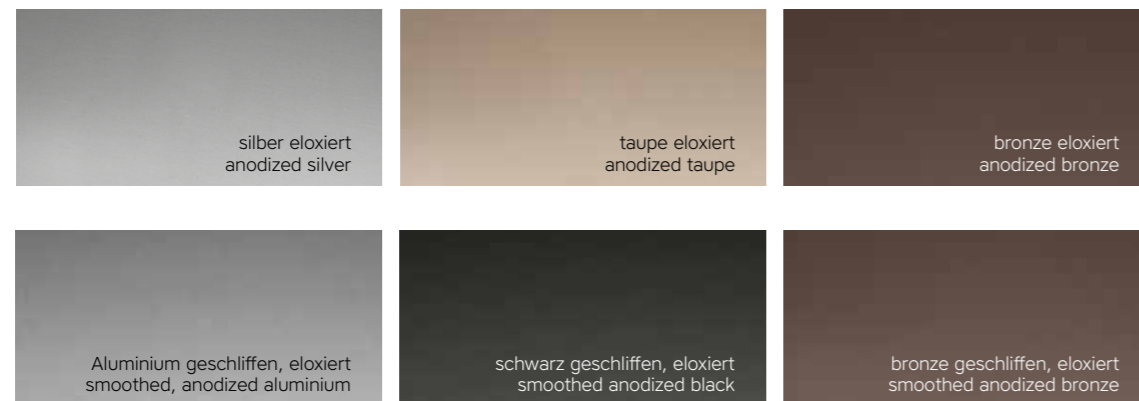

The following are just some of the systems that are supported: **Philips Hue, amazon alexa, Google Home.**

OBERFLÄCHEN / SURFACES

BESCHICHTET / COATED

ELOXIERT / ANODIZED

HANDGEFERTIGT / HAND-MADE

GARANTIE | WARRANTY