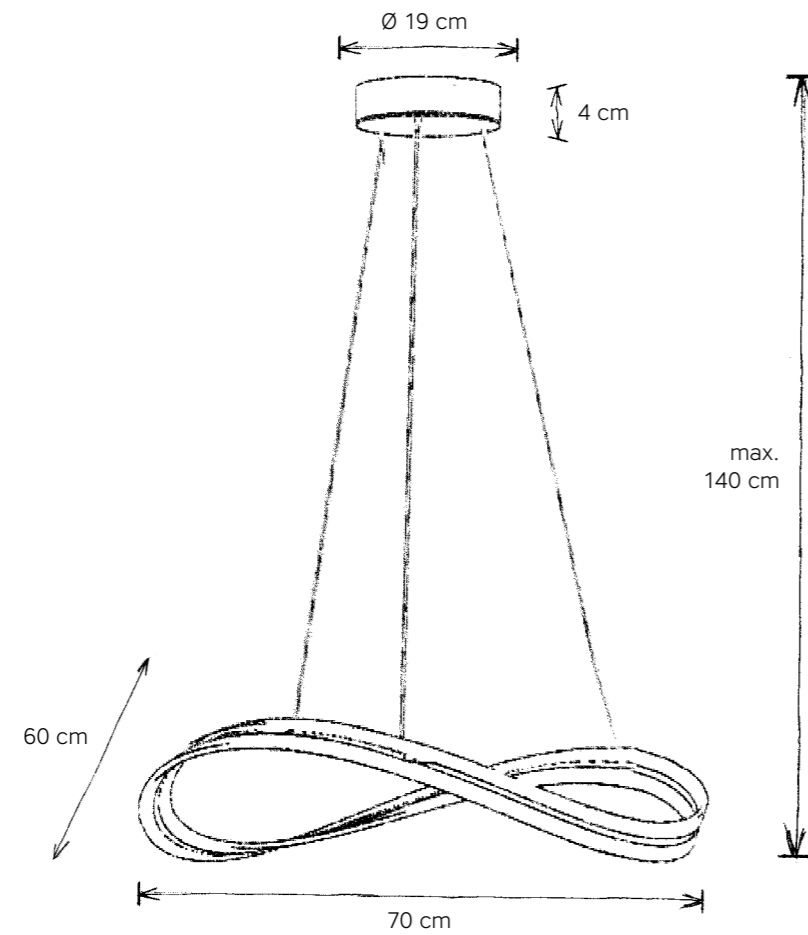

INFINITY

PENDELLEUCHTE | HANGING LAMP

622 600 09 aluminiumfarben | aluminium colour
698 600 09 anthrazit DB 703 | anthracite DB 703

DESIGN

Mosru Mohiuddin 2017

LEUCHTMITTEL | LAMP

LED-Band – 24 W / 2.700 K / Ra90
Lumen cpl.: 3.976 lm
EEK | EEC: D

SONSTIGES | FEATURES

TRIAC dimmbar | TRIAC dimmable

SMART HOME optional | optionally

076 000 00 DALI DT6 Primär Modul

078 000 00 Casambi Primär Modul

079 000 00 ZigBee Primär Modul