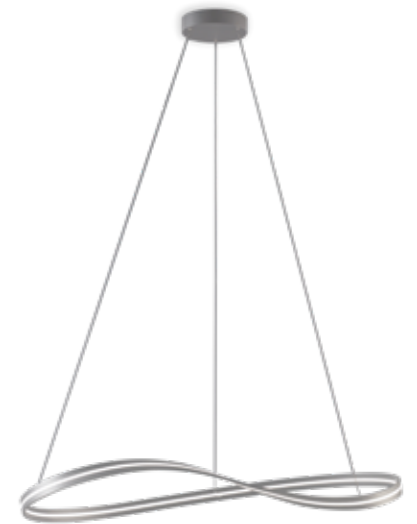

INFINITY

PENDELLEUCHTE | HANGING LAMP

622 900 09 aluminiumfarben | aluminium colour
698 900 09 anthrazit DB 703 | anthracite DB 703

DESIGN

Mosru Mohiuddin 2017

LEUCHTMITTEL | LAMP

LED-Band – 35 W / 2.700 K / Ra90
Lumen cpl.: 6.024 lm
EEK | EEC: D

SONSTIGES | FEATURES

TRIAC dimmbar | TRIAC dimmable

SMART HOME optional | optionally

076 000 00 DALI DT6 Primär Modul

078 000 00 Casambi Primär Modul

079 000 00 ZigBee Primär Modul