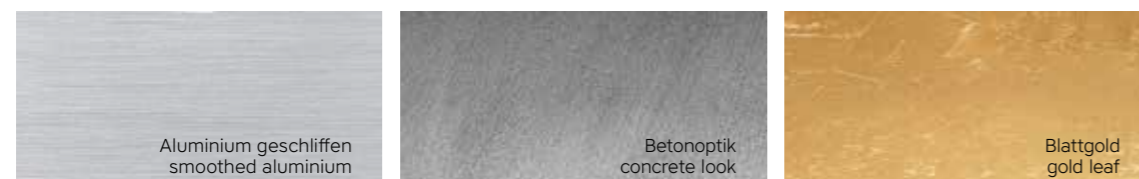

The following are just some of the systems that are supported: **Philips Hue, amazon alexa, Google Home.**

OBERFLÄCHEN / SURFACES

BESCHICHTET / COATED

ELOXIERT / ANODIZED

HANDGEFERTIGT / HAND-MADE

GARANTIE | WARRANTY