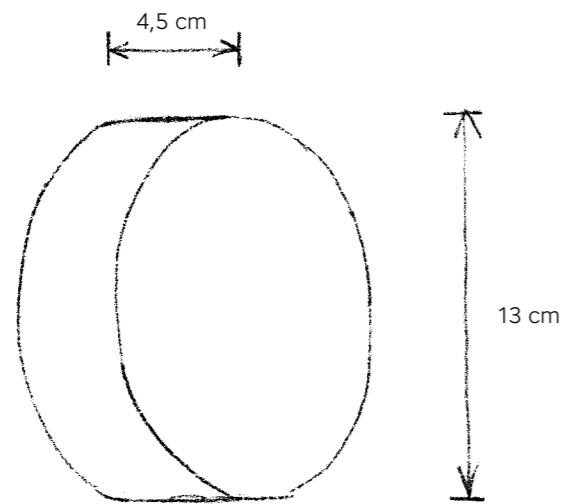

SUN

WANDLEUCHTE | WALL LAMP

297 502 09 Blattgold | gold leaf

314 502 09 weiß | white

345 502 09 Aluminium geschliffen | smoothed aluminium

DESIGN

Mosru Mohiuddin 2011

LEUCHTMITTEL | LAMP

2 x LED - 3 W - 280 lm - 2.700 K / Ra85

Lumen cpl.: 560 lm

EEK | EEC: F

SONSTIGES | FEATURES

nicht dimmbar | can not be dimmed

OPTIONAL: FARBFILTER | OPTIONALLY: COLOUR FILTER

707 166 06 gelb | yellow

707 166 11 rot | red

707 166 14 blau | blue

707 166 15 grün | green