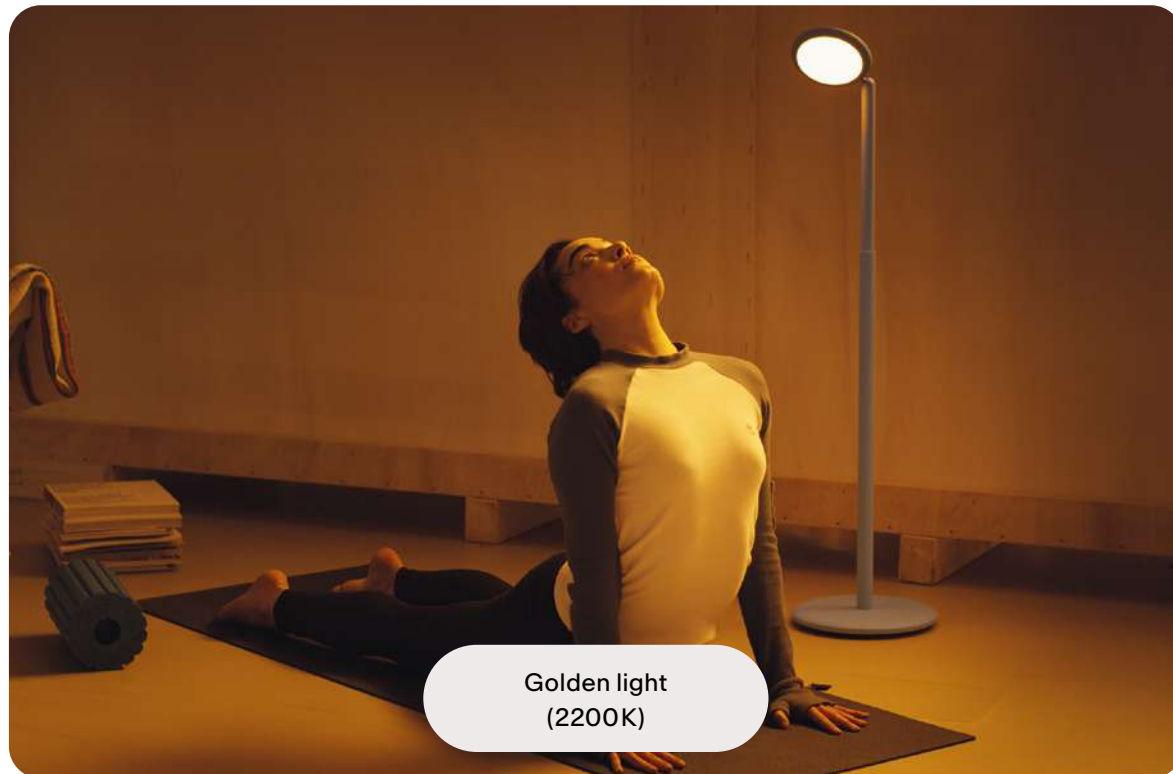

Warm Dim

Warmes, sanftes Licht

DE Warm Dim passt die Farbtemperatur des Lichts beim Dimmen automatisch an. Dimme auf für ein klar strahlendes Licht. Dimme ab für ein sanftes Leuchten. Bei maximaler Helligkeit beträgt die Farbtemperatur frische 2700 K, bei der niedrigsten Helligkeit warme 2200 K.

Warm, soft light

EN Warm Dim automatically adjusts the color temperature of the light while dimming. Dim up for a clear, radiant light. Dim down for a soft glow. At maximum brightness the color temperature is a crisp 2700 K. Dimmed down, it is a warm 2200 K.

Produkte mit Warm Dim / Products featuring Warm Dim

Dance	John	Set Trio Trace
Falling Trace	John Floor	Move Along
Falling Leaf	Palla	Move Around
Falling Leaf Trace	Parrot	Niceone
Falling in Love	Salt & Pepper	Niceone Trace
Falling Star Floor	Set	Niceone Rain
Falling Water	Set Duo	
Flying	Set Trio