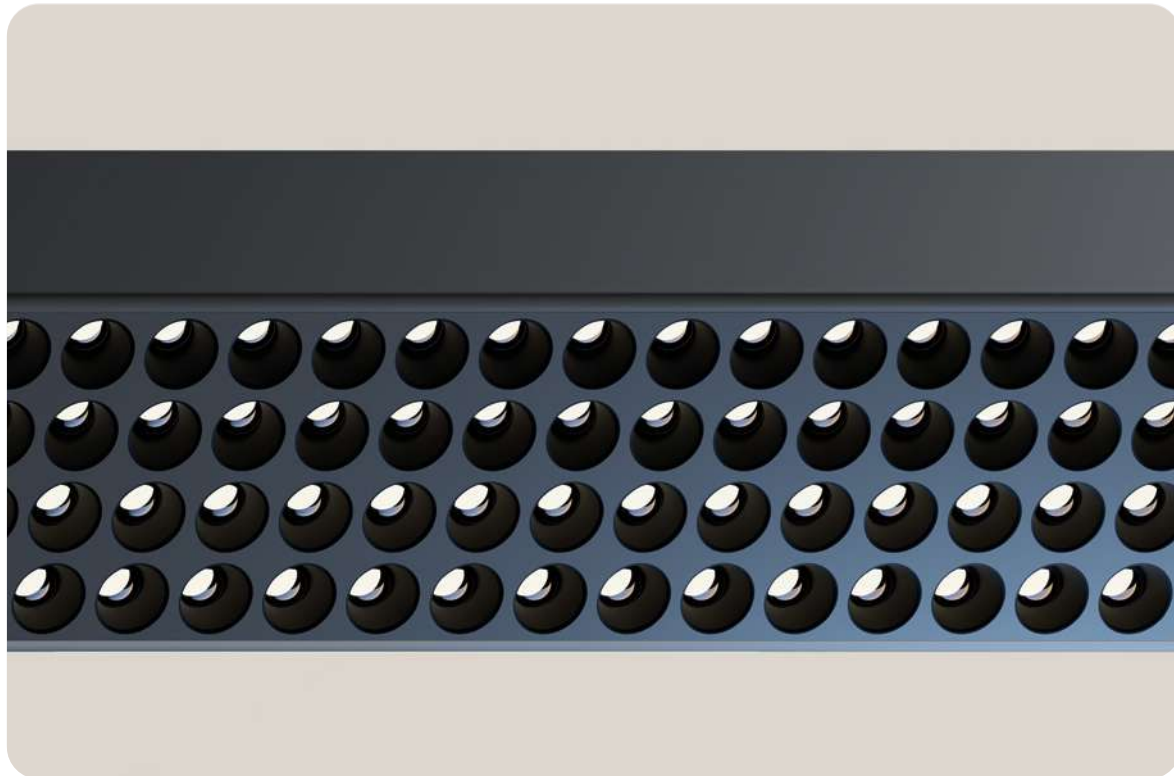

Beam Lens Technologie / Beam Lens technology