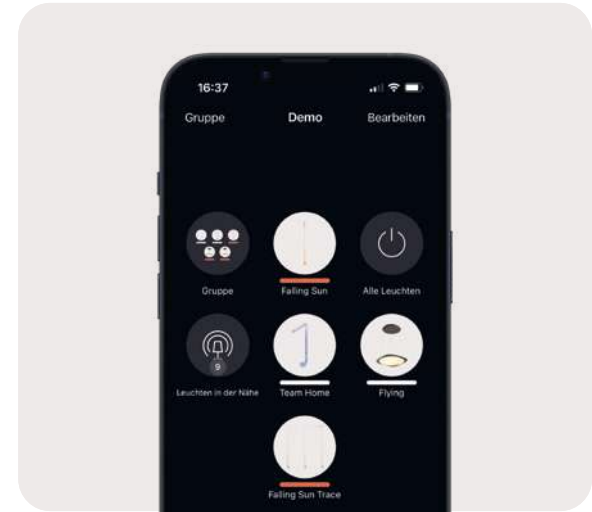

GRAU App

DE Viele GRAU Leuchten können über die optionale GRAU App gedimmt, gruppiert und in smarte Lichtszenen integriert werden. Per bluetoothfähigen Taster steuerst du die Leuchten auch ohne App. Nicht alle Optionen sind für Team Leuchten mit Sensor im Standard Profil verfügbar. Wechsele auf eines der hinterlegten Profile und erweitere die Nutzungsmöglichkeiten. Weitere Informationen in unserem Support Portal unter grau.art.