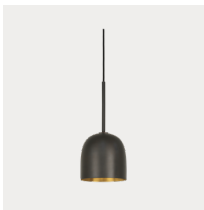

Model 11927

Howard Pendant - Ø16

Shade dimension: Ø16, H16,4 cm / Lamp height: H35,4 cm
Lumen/Watt: 470 Lumen (~ 4W-6W LED)
Holder/Socket: EU – E14 (Bulb not included) / Product weight: 1.03 kg
Colli No.: 2

BASE	SHADE	ITEM NO.	PTP EUR	RRP EUR
Gunmetal	Bone China	10034122	291	349
	Gunmetal	10034123	249	299