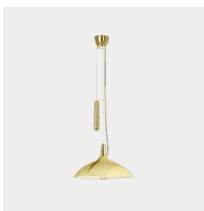

	BASE	SHADE	ITEM NO.	PTP EUR	RRP EUR	
S	Brass	Canvas	10118942	583	699	NEW

NEW

Model 60543
A1967 Pendant

Shade dimension: Ø56x20 cm / Lamp height: 27 cm
Lumen/Watt: 810 Lumen (- 6W-10W LED)
Holder/Socket: EU - 2xE27 (Bulb not included) / Product weight: 4.50 kg
Colli No.: 1

	BASE	SHADE	ITEM NO.	PTP EUR	RRP EUR	
S	Brass	Canvas	10118961	833	999	NEW

Model 10001
1965 Pendant

Shade dimension: Ø46x26 cm / Lamp height: 26 cm
Lumen/Watt: 810 Lumen (- 6W-10W LED)
Holder/Socket: EU - 3xE27 (Bulb not included) / Product weight: 3.30 kg
Colli No.: 1

NEW

Model 10151
A1965 Pendant

Shade dimension: Ø46x26 cm / Lamp height: 26 cm
Lumen/Watt: 810 Lumen (- 6W-10W LED)
Holder/Socket: EU - 3xE27 (Bulb not included) / Product weight: 5.70 kg
Colli No.: 1

	BASE	SHADE	ITEM NO.	PTP EUR	RRP EUR
S	Brass	Polished Brass	10003873	749	899

	BASE	SHADE	ITEM NO.	PTP EUR	RRP EUR	
S	Brass	Bamboo (Untreated)	10118943	749	899	NEW

NEW

Model 60542
A1972 Pendant

Shade dimension: Ø60x22 cm / Lamp height: 27 cm
Lumen/Watt: 810 Lumen (~ 6W-10W LED)
Holder/Socket: EU – 2xE27 (Bulb not included) / Product weight: 4.80 kg
Colli No.: 1