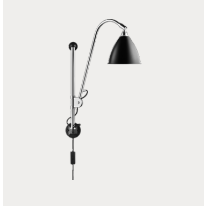

Model 10423
BL5 Wall Lamp - Ø16, EU

Shade dimension: Ø16x13 cm / Lamp height: 54-87 cm
Lumen/Watt: 470 Lumen (~ 4W-6W LED)
Holder/Socket: EU - E14 (Bulb not included) / Product weight: 1.55 kg
Colli No.: 1

BASE	SHADE	ITEM NO.	PTP EUR	RRP EUR
Black Brass	Bone China	10010118	666	799
	Classic White Semi Matt	10010119	583	699
	Black Brass	10010120	583	699
s Brass	Soft Black Semi Matt	10010132	583	699
	Grey Semi Matt	10010133	583	699
	Shiny Brass	10010134	583	699
	Bone China	10010135	666	799
	Soft White Semi Matt	10010136	583	699
Chrome	Bone China	10010151	666	799
	Chrome	10010152	583	699
	Soft White Semi Matt	10010154	583	699
	Black Semi Matt	10010155	583	699