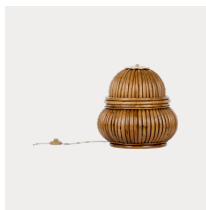

Model 43583

Bohemian 72 Floor Lamp, EU

Shade dimension: Ø 37 cm / Lamp height: 45 cm
Lumen/Watt: 810 Lumen (≤ 8W-10W LED Dimmable)
Holder/Socket: EU – E27 (Bulb not included) / Product weight: 4.85 kg
Colli No.: 1

	BASE	SHADE	ITEM NO.	PTP EUR	RRP EUR
S	Rattan	Rattan	10089626	833	999