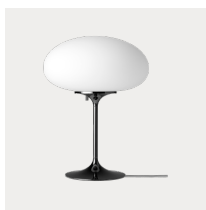

Model 45260

Stemlite Table Lamp - H42, EU

Shade dimension: Ø32 cm / Lamp height: 42 cm
Lumen/Watt: 470 Lumen (≤ 5W-6W LED Dimmable)
Holder/Socket: EU – E27 (Bulb not included) / Product weight: 3.55 kg
Colli No.: 2

BASE	SHADE	ITEM NO.	PTP EUR	RRP EUR
Black Chrome	Frosted Glass	10092407	499	599
Black Red	Frosted Glass	10092409	499	599
Pebble Grey	Frosted Glass	10092408	499	599