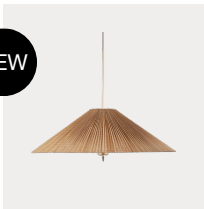

Model 60541
1972 Pendant - Large

Shade dimension: Ø90x30 cm / Lamp height: 30 cm
Lumen/Watt: 810 Lumen (~ 6W-10W LED)
Holder/Socket: EU – 2xE27 (Bulb not included) / Product weight: 4.00 kg
Colli No.: 1

	BASE	SHADE	ITEM NO.	PTP EUR	RRP EUR	
S	Brass	Bamboo (Untreated)	10118944	2,083	2,499	NEW