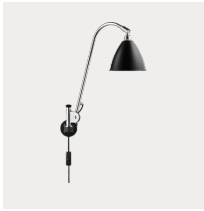

Model 10437
BL6 Wall Lamp - Ø16, EU

Shade dimension: Ø16x13 cm / Lamp height: 54 cm
Lumen/Watt: 470 Lumen (~ 4W-6W LED)
Holder/Socket: EU - E14 (Bulb not included) / Product weight: 1.25 kg
Colli No.: 1

BASE	SHADE	ITEM NO.	PTP EUR	RRP EUR
Black Brass	Black Brass	10010172	583	699
	Classic White Semi Matt	10010173	583	699
	Bone China	10010174	666	799
s Brass	Soft Black Semi Matt	10010186	583	699
	Soft White Semi Matt	10010187	583	699
	Bone China	10010188	666	799
	Shiny Brass	10010189	583	699
Chrome	Grey Semi Matt	10010190	583	699
	Bone China	10010205	666	799
	Soft White Semi Matt	10010206	583	699
	Black Semi Matt	10010208	583	699
	Chrome	10010209	583	699