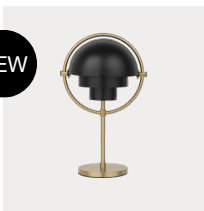

Model 60921
Multi-Lite Portable Lamp

Shade dimension: Ø15 cm / Lamp height: 30 cm
Lumen/Watt: 215 lumen (1,6W)
Holder/Socket: G4 (bulb included) / Product weight: 0.95 kg
Colli No.: 1

Notes: USB-C Charging cable included

BASE	SHADE	ITEM NO.	PTP EUR	RRP EUR	
Brass	Black Semi Matt	10121359	333	399	NEW
	Brass Shiny	10121360	333	399	NEW
Chrome	Chrome	10121365	333	399	NEW
	White Semi Matt	10121366	333	399	NEW