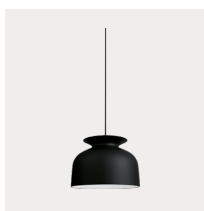

Model 11010
Ronde Pendant - Ø40

Shade dimension: Ø40x28 cm / Lamp height: 28 cm
Lumen/Watt: 810 Lumen (- 6W-10W LED)
Holder/Socket: EU - E27 (Bulb not included) / Product weight: 1.48 kg
Colli No.: 1

	BASE	SHADE	ITEM NO.	PTP EUR	RRP EUR
s	Black	Soft Black Matt	10015061	333	399
s		White Matt	10015062	333	399
s		Redwood Matt	10015063	333	399
s		Pigeon Grey Matt	10015064	333	399