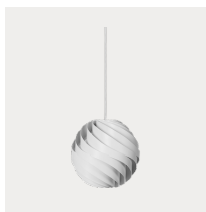

Model 11313

Turbo Pendant - Ø36

Shade dimension: Ø36 cm / Lamp height: 36 cm
Lumen/Watt: 810 Lumen (~ 6W-10W LED)
Holder/Socket: EU – E27 (Bulb not included) / Product weight: 1.90 kg
Colli No.: 1

BASE	SHADE	ITEM NO.	PTP EUR	RRP EUR
White	Alabaster White Glossy	10110907	583	699