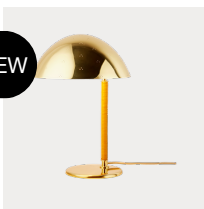

	BASE	SHADE	ITEM NO.	PTP EUR	RRP EUR	
S	Brass	Bamboo (Untreated)	10118943	749	899	NEW

NEW

Model 60542
A1972 Pendant

Shade dimension: Ø60x22 cm / Lamp height: 27 cm
Lumen/Watt: 810 Lumen (~ 6W-10W LED)
Holder/Socket: EU – 2xE27 (Bulb not included) / Product weight: 4.80 kg
Colli No.: 1

	BASE	SHADE	ITEM NO.	PTP EUR	RRP EUR	
S	Brass	Bamboo (Untreated)	10118944	2,083	2,499	NEW

Model 10132
5321 Table Lamp, EU

Shade dimension: Ø27,5x7 cm / Lamp height: 32,5 cm
Lumen/Watt: 250 Lumen (~2-4W LED)
Holder/Socket: EU – E27 (Bulb not included) / Product weight: 2.40 kg
Colli No.: 1

	BASE	SHADE	ITEM NO.	PTP EUR	RRP EUR	
S	Brass	Polished Brass	10003841	666	799	

NEW

Model 60533
9209 Table Lamp, EU

Shade dimension: Ø26x10 cm / Lamp height: 36,5 cm
Lumen/Watt: 470 Lumen (~ 4W-6W LED)
Holder/Socket: EU – E27 (Bulb not included) / Product weight: 2.00 kg
Colli No.: 1

	BASE	SHADE	ITEM NO.	PTP EUR	RRP EUR	
S	Brass	Polished Brass	10118900	666	799	NEW

S = Selective Assortment | E = Exclusive Assortment | • = Outphasing

NEW

Model 60544
9205 Table Lamp, EU

Shade dimension: Ø31x21cm / Lamp height: 58 cm
Lumen/Watt: 470 Lumen (- 4W-6W LED)
Holder/Socket: EU - 2xE27 (Bulb not included) / Product weight: 2.40 kg
Colli No.: 2