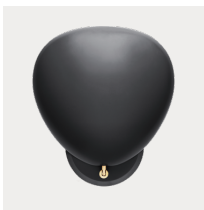

Model 10517
Cobra Wall Lamp, Hard-wired

Shade dimension: 29x16.5 cm / Lamp height: 33,3 cm
Lumen/Watt: 470 Lumen (~ 4W-6W LED)
Holder/Socket: EU – E14 (Bulb not included) / Product weight: 1.12 kg
Colli No.: 1

SHADE	ITEM NO.	PTP EUR	RRP EUR
Black Semi Matt	10010931	416	499
White Semi Matt	10010932	416	499