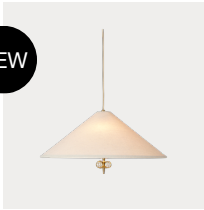

S = Selective Assortment | E = Exclusive Assortment | • = Outphasing

NEW

Model 60539
1967 Pendant

Shade dimension: Ø56x20 cm / Lamp height: 27 cm
Lumen/Watt: 810 Lumen (- 6W-10W LED)
Holder/Socket: EU - 2xE27 (Bulb not included) / Product weight: 2.20 kg
Colli No.: 1

	BASE	SHADE	ITEM NO.	PTP EUR	RRP EUR	
S	Brass	Canvas	10118942	583	699	NEW

NEW