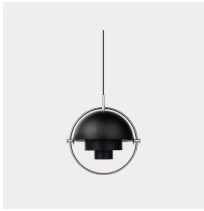

Model 10949
Multi-Lite Pendant

Shade dimension: Ø32x16 cm / Lamp height: 42 cm
Lumen/Watt: 810 Lumen (- 6W-10W LED)
Holder/Socket: EU – E27 (Bulb not included) / Product weight: 2.79 kg
Colli No.: 1

BASE	SHADE	ITEM NO.	PTP EUR	RRP EUR
	Black Brass	10072250	666	799
s	Brass	10014446	666	799
	Rose Dust Semi Matt	10014447	666	799
	White Semi Matt	10014448	666	799
	Shiny Brass	10014449	666	799
	Nordic Blue Matt	10014450	666	799
	Sea Grey Semi Matt	10014451	666	799
	Midnight Blue	10073809	666	799
Chrome	White Semi Matt	10014458	666	799
	Chrome	10014459	666	799
	Black Semi Matt	10014460	666	799

NEW