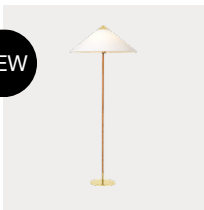

NEW

Model 10151
A1965 Pendant

Shade dimension: Ø46x26 cm / Lamp height: 26 cm
Lumen/Watt: 810 Lumen (- 6W-10W LED)
Holder/Socket: EU - 3xE27 (Bulb not included) / Product weight: 5.70 kg
Colli No.: 1

	BASE	SHADE	ITEM NO.	PTP EUR	RRP EUR
S	Brass	Polished Brass	10003873	749	899

	BASE	SHADE	ITEM NO.	PTP EUR	RRP EUR	
S	Brass	Polished Brass	10118900	666	799	NEW

S = Selective Assortment | E = Exclusive Assortment | • = Outphasing

NEW

Model 60544
9205 Table Lamp, EU

Shade dimension: Ø31x21cm / Lamp height: 58 cm
Lumen/Watt: 470 Lumen (- 4W-6W LED)
Holder/Socket: EU - 2xE27 (Bulb not included) / Product weight: 2.40 kg
Colli No.: 2

	BASE	SHADE	ITEM NO.	PTP EUR	RRP EUR	
S	Brass	Canvas	10119201	583	699	NEW
S		Bamboo (Untreated)	10119426	749	899	NEW

Model 10145
9464 Wall Lamp, EU

Shade dimension: 24,5x19,5x13,5 cm / Lamp height: 13,5 cm
Lumen/Watt: 810 Lumen (- 6W-10W LED)
Holder/Socket: EU - E27 (Bulb not included) / Product weight: 1.30 kg
Colli No.: 1

	BASE	SHADE	ITEM NO.	PTP EUR	RRP EUR
S	Brass	Polished Brass	10003860	499	599

NEW

Model 10148
9602 Floor Lamp, EU

Shade dimension: Ø63x21 cm / Lamp height: 153,5 cm
Lumen/Watt: 810 Lumen (- 6W-10W LED)
Holder/Socket: EU - 2xE27 (Bulb not included) / Product weight: 6.20 kg
Colli No.: 2