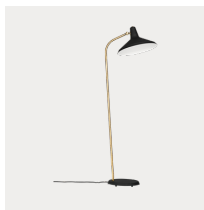

S = Selective Assortment

Model 10610
G-10 Floor Lamp, EU

Shade dimension: Ø36,5x22,5 cm / Lamp height: 141 cm
Lumen/Watt: 810 Lumen (- 6W-10W LED)
Holder/Socket: EU – E27 (Bulb not included) / Product weight: 9.50 kg
Colli No.: 1

	BASE	SHADE	ITEM NO.	PTP EUR	RRP EUR
S	Brass	Black Rough	10011921	833	999