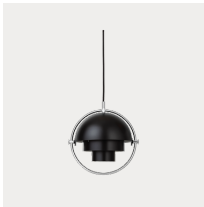

Model 11552

Multi-Lite Pendant - Small

Shade dimension: Ø22,5x11 cm / Lamp height: 28 cm
Lumen/Watt: 470 Lumen (≤ 5W-6W LED Dimmable)
Holder/Socket: EU – E14 (Bulb not included) / Product weight: 1.49 kg
Colli No.: 1

	BASE	SHADE	ITEM NO.	PTP EUR	RRP EUR
	Black Brass	Black Brass	10072258	583	699
	Brass	Shiny Brass	10032993	583	699
		White Semi Matt	10032994	583	699
s		Black Semi Matt	10032996	583	699
		Midnight Blue	10074006	583	699
		Desert Sage, semi matt	10110695	583	699
	Chrome	Chrome	10029951	583	699
		Black Semi Matt	10032997	583	699