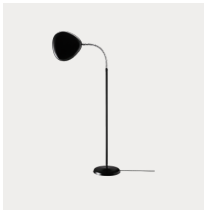

Model 10510
Cobra Floor Lamp, EU

Shade dimension: 29x16.5 cm / Lamp height: 118 cm
Lumen/Watt: 470 Lumen (~ 4W-6W LED)
Holder/Socket: EU – E14 (Bulb not included) / Product weight: 5.87 kg
Colli No.: 1

BASE	SHADE	ITEM NO.	PTP EUR	RRP EUR
Chrome	Black Semi Matt	10063053	833	999