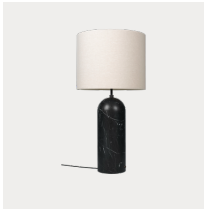

S = Selective Assortment | • = Outphasing

Model 20341
Gravity Floor Lamp - XL Low, EU

Shade dimension: Ø60xH47,5 cm / Lamp height: 120 cm
Lumen/Watt: 1100 Lumen (≤ 10W-12W LED Dimmable)
Holder/Socket: EU – E27 (Bulb not included) / Product weight: 80.70 kg
Colli No.: 2

	BASE	SHADE	ITEM NO.	PTP EUR	RRP EUR
	Black Marble	Canvas shade	10012268	2,083	2,499
		White shade	10012269	2,083	2,499
S	Grey Marble	Canvas shade	10012270	2,083	2,499
		White shade	10012271	2,083	2,499
	White Marble	Canvas shade	10012272	2,083	2,499
		White shade	10012273	2,083	2,499