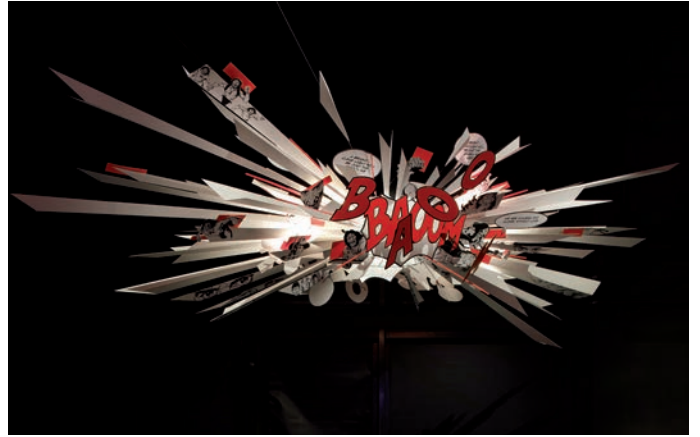

# Made to order

These are exclusive handmade items, unique in character and manufactured only on request. They are clear examples of Ingo Maurer's artistic approach to lighting and represent an important part of his legacy.