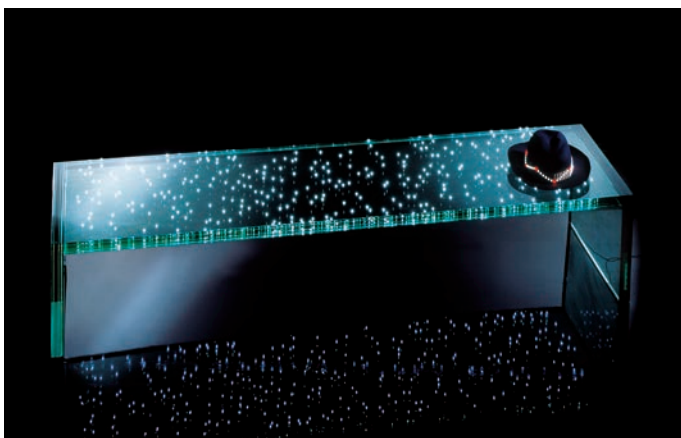

Made to order

These are exclusive handmade items, unique in character and manufactured only on request. They are clear examples of Ingo Maurer's artistic approach to lighting and represent an important part of his legacy.

LED Bench