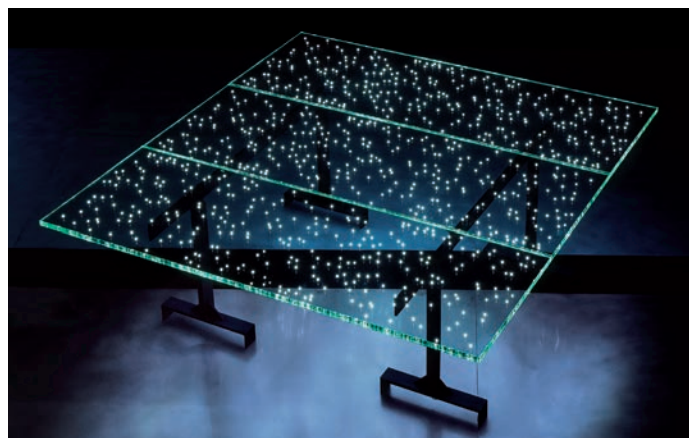

Made to order

These are exclusive handmade items, unique in character and manufactured only on request. They are clear examples of Ingo Maurer's artistic approach to lighting and represent an important part of his legacy.

LED Table