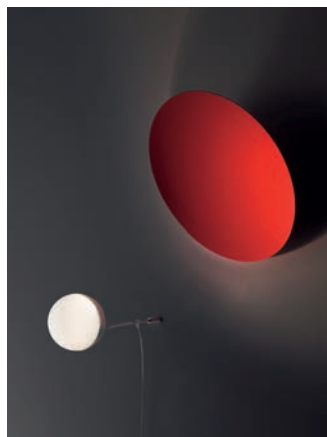

# Wall

18x18

2x18x18

NEW

24 Karat Blau Flat

24 Karat Blau Wall

Aka\_Tsuki

Canned Light LED