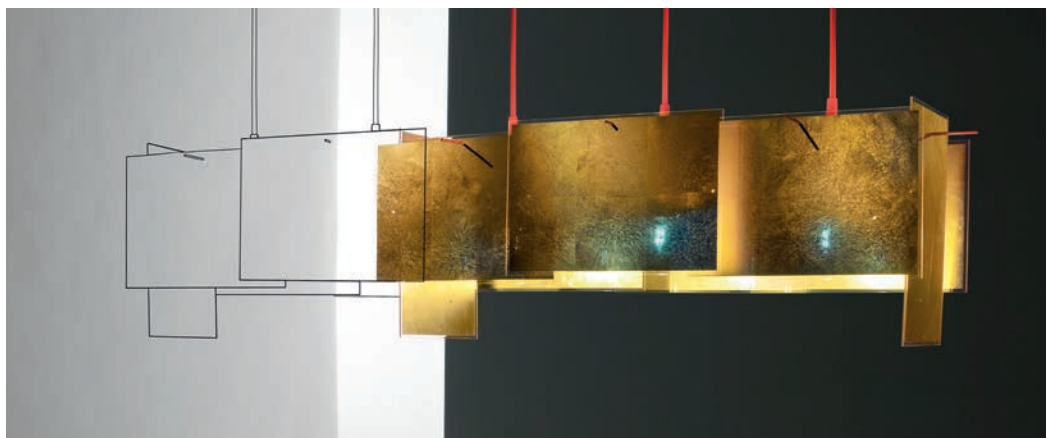

## Suspension + Ceiling

18x18

2x18x18

24 Karat Blau

24 Karat Blau M

1000 Karat Blau

Birdie LED

Birdie's Nest LED