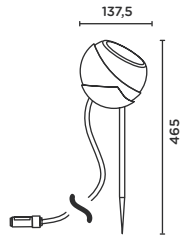

IP44.de Steckdosensäule connecting pillar

shot connect + shot tee

230V Power LED
system performance:
4 W/260 lm
15 W/980 lm
3000K warm white
EEC: **A+**

Anschluss:
5 m Zuleitung
(H05RN-F 3G0,75)
inkl. IP44.de
connect Stecker

connection:
5 m supply cable
(H05RN-F-3G0,75)
incl. IP44.de
connect plug

- anthracite
  RAL 7016
- cool brown
- deep black
  RAL 9005

336,00 €
shot 4 W + shot tee

356,00 €
shot 15 W + shot tee

Unverbindliche Preisempfehlung exkl. MwSt.
recommended retail price excl. tax