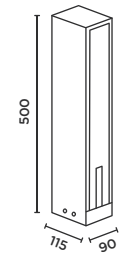

jack

inkl. 2 x Schutzkontakt-
steckdosen (belgisch/
französische Norm
möglich)

incl. 2 x safety sockets
(Belgian/French stan-
dard possible)

Produktdetails Seite 16
product details page 16

- anthracite
  RAL 7016
- cool brown
- deep black
  RAL 9005

328,00 €

Unverbindliche Preisempfehlung exkl. MwSt.
recommended retail price excl. tax