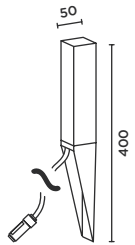

IP44.de connect Leuchten luminaires

vic
connect