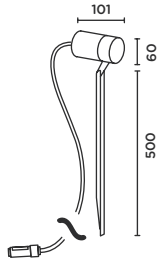

piek connect