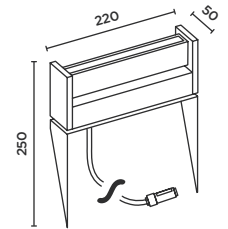

connection:  
5 m supply cable  
(H05RN-F-3G0,75)  
incl. IP44.de  
connect plug

deep black  
RAL 9005

188,00 €

Unverbindliche Preisempfehlung exkl. MwSt.  
recommended retail price excl. tax

slat spike  
connect