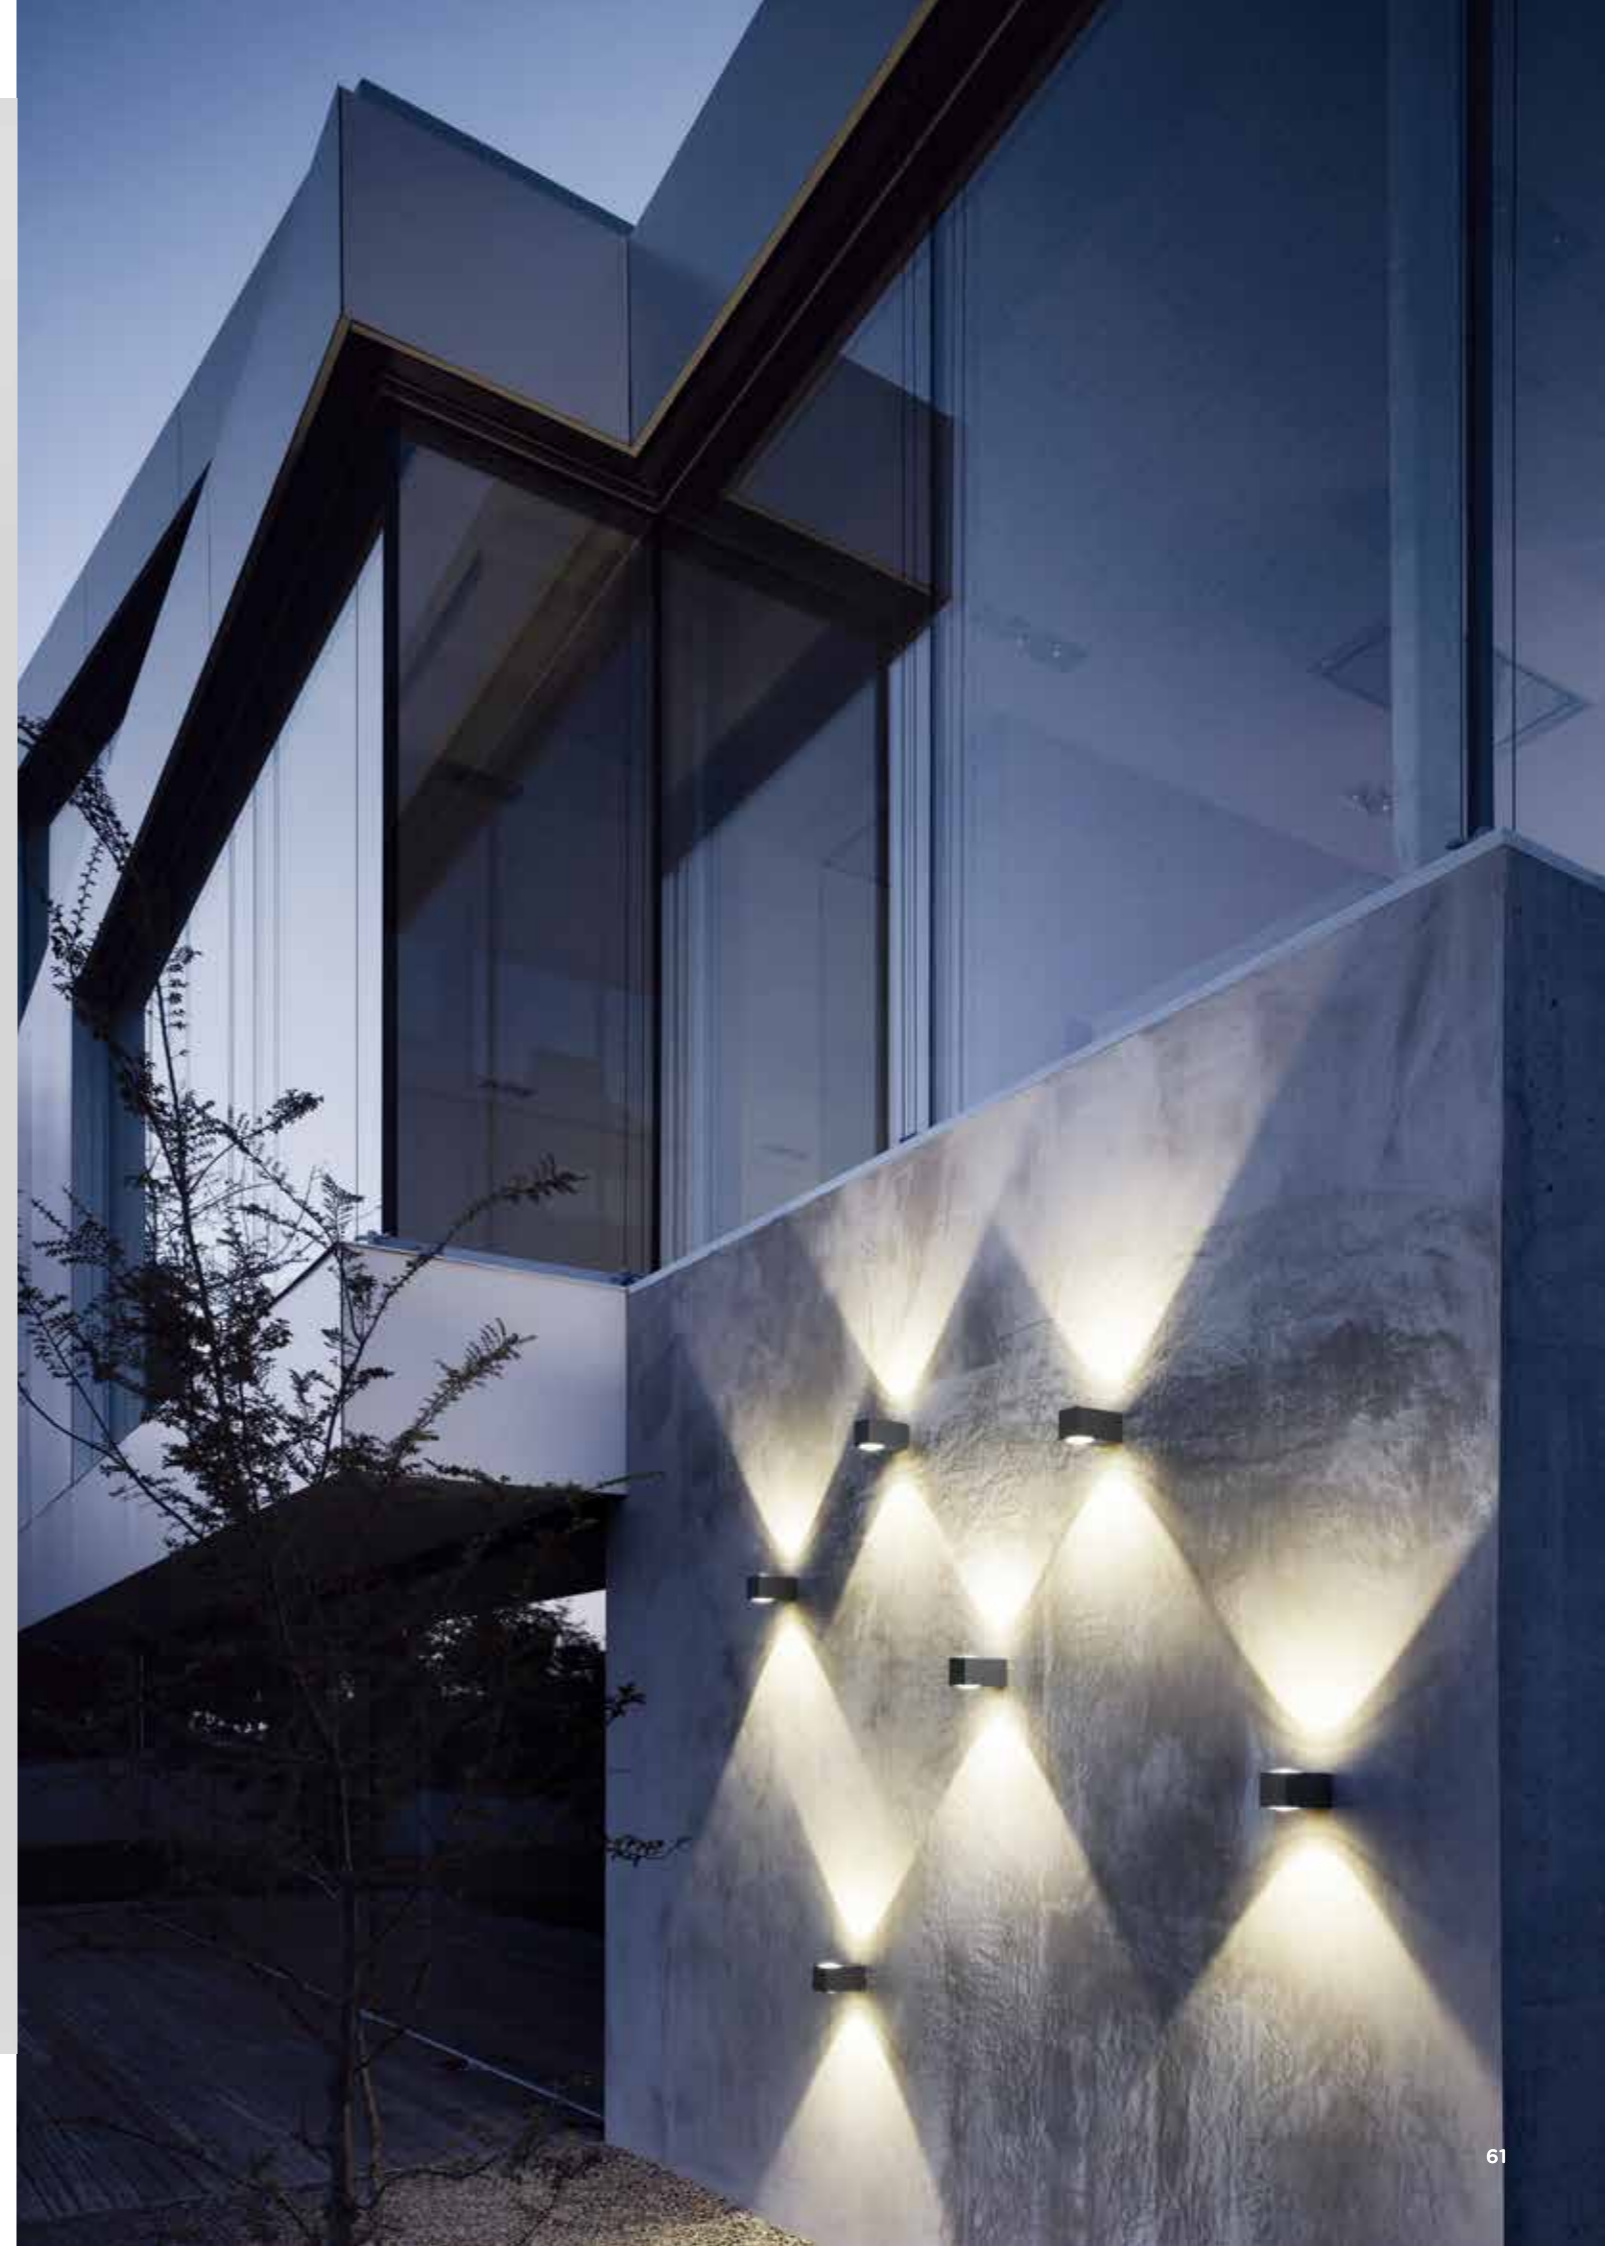

product design award

2011

reddot design award
winner 2010

DESIGN PLUS