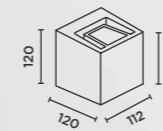

gap Q

Lichttechnik: 230V Power LED 3000K warmweiß L70/50.000 h	Material: Aluminiumguss pulverbeschichtet Sicherheitsglas satiniert	light technology: 230V Power LED 3000K warm white L70/50.000 h	material: aluminium die-casting powder-coated safety glass satined
dimmbar	Schutzart: IP65	dimmable	protection class: IP65
Installation: 2 x Kabeleinführung; Anschlussklemme 3 x 1,5 mm²	EEK: 	installation: 2 x cable entry point; connection terminal 3 x 1,5 mm²	EEC:

Art.-Nr. item no.	Farbe colour	Systemleistung system performance	Lichtrichtung light direction	Preis exkl. MwSt. price excl. tax
91100-Q-AN	anthracite RAL 7016	12 W/260 lm		252,00 €
91100-Q-CB	cool brown	12 W/260 lm		252,00 €
91100-Q-SG	space grey	12 W/260 lm		252,00 €
91100-Q-WH	pure white RAL 9016	12 W/260 lm		252,00 €
91100-Q-BL	deep black RAL 9005	12 W/260 lm		252,00 €

Größe in mm
size in mm