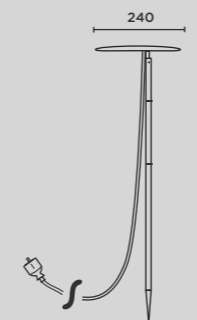

Größe in mm
size in mm

Art.-Nr. item no.	Farbe colour	Systemleistung system performance	Lichtrichtung light direction	Preis exkl. MwSt. price excl. tax
91065-AN	anthracite RAL 7016	8 W/615 lm		268,00 €
91065-CB	cool brown	8 W/615 lm		268,00 €
91065-BL	deep black RAL 9005	8 W/615 lm		268,00 €

+ Anschluss optional mit IP44.de connect. Produktdetails Seite 171
connection with IP44.de connect as an option. product details page 171

Unverbindliche Preisempfehlung
recommended retail price