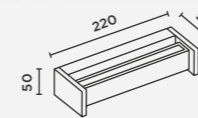

Größe in mm
size in mm

91131-AN	anthracite RAL 7016	8 W/180 lm		238,00 €
91131-CB	cool brown	8 W/180 lm		238,00 €
91131-SG	space grey	8 W/180 lm		238,00 €
91131-WH	pure white RAL 9016	8 W/180 lm		238,00 €
91131-BL	deep black RAL 9005	8 W/180 lm		238,00 €

+ slat ceiling . Seite page 102
+ slat poller . Seite page 108
+ slat spike . Seite page 162

Unverbindliche Preisempfehlung
recommended retail price