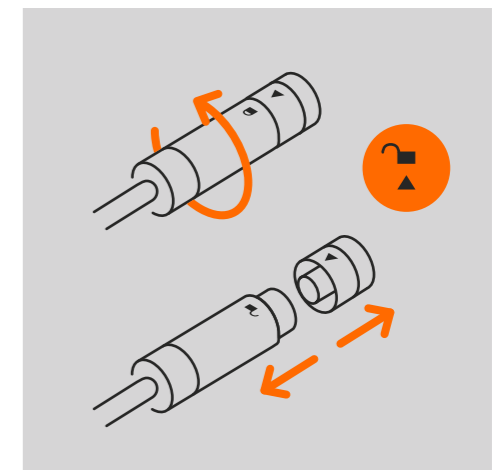

Einfaches Verbinden easy connection