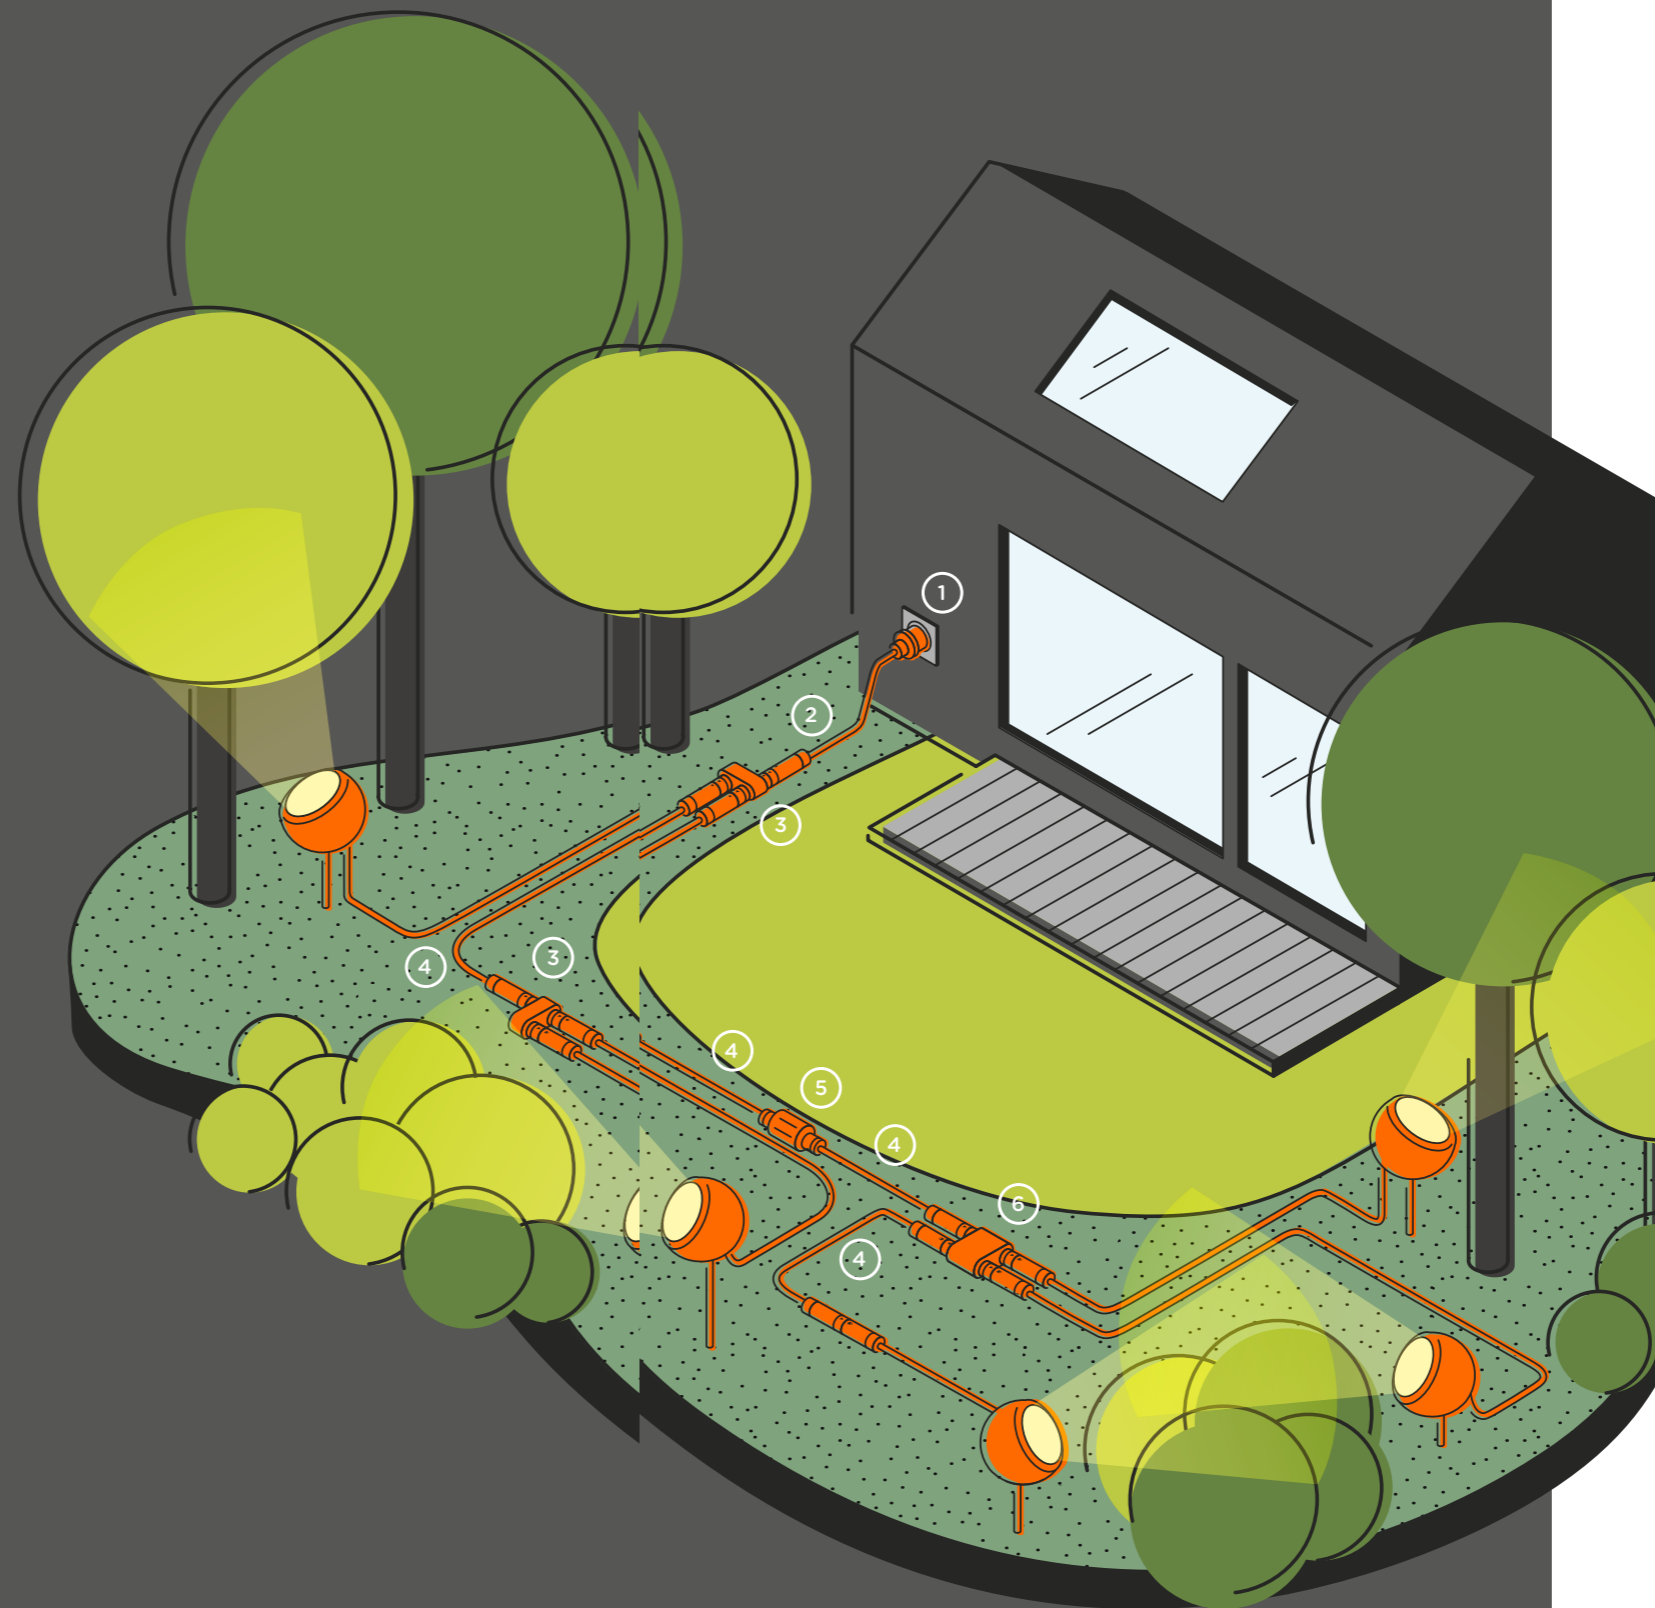

Große Freiheit Great freedom

So unterschiedlich wie Gärten und Balkone, so vielfältig sind auch die Beleuchtungsaufgaben, die es im Außenbereich zu lösen gilt. Das Schöne: IP44.de connect ist für all diese Aufgaben wie geschaffen. Ganz ohne Erdarbeiten lassen sich unterschiedlichste Lichtpunkte setzen. Und weil unser System oberirdisch verlegt wird, lassen sich Lichtszenarien jederzeit verändern, ohne dass Fachhandwerker oder Baugerät anrücken müssten. IP44.de connect steht also für die große Freiheit in der Außenbeleuchtung – bei erfreulich überschaubarem Aufwand.

Gardens and balconies can differ greatly. The same can also be said of the many diverse lighting tasks to be solved in the outside setting. Fortunately, IP44.de connect is tailor-made for all these tasks. Many different light accents can be set without any need for earthworks. And the fact that the system is laid above ground means that light settings can be changed at any time without having to call in specialists or use construction machinery. And so IP44.de connect offers great freedom for outside lighting, at pleasingly low cost.

1. Schutzkontaktsteckdose
  grounded electrical socket
2. Netz-Anschlussverbindung
  mains connection port
3. Y-Verteilerbox
  Y-junction box
4. Verlängerungskabel
  extension cable
5. Controller (optional)
  controller (optional)
6. H-Verteilerbox
  H-junction box

Kein anderes System kombiniert derart viele Vorteile wie IP44.de connect!

No other system combines as many advantages as IP44.de connect.