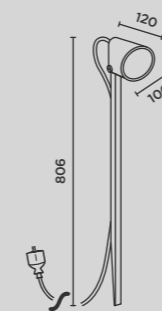

Größe in mm
size in mm

Art.-Nr. item no.	Farbe colour	Systemleistung system performance	Lichtrichtung light direction	Preis exkl. MwSt. price excl. tax
91060-AN	anthracite RAL 7016	8 W/560 lm		254,00 €
91060-CB	cool brown	8 W/560 lm		254,00 €
91060-BL	deep black RAL 9005	8 W/560 lm		254,00 €

+ Anschluss optional mit IP44.de connect. Produktdetails Seite 171
connection with IP44.de connect as an option. product details page 171

Unverbindliche Preisempfehlung
recommended retail price