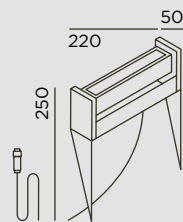

anthracite RAL 7016	-	-	91030-AN-CO	8 W/294 lm	312,00 €
	cool brown	-	-	91030-CB-CO	8 W/294 lm	312,00 €
	deep black RAL 9005	-	-	91030-BL-CO	8 W/294 lm	312,00 €

+ Produktdetails Seite 194 product details page 194

stic spike connect

ab from Q4/21 Anschluss: 5 m Zuleitung (H05RN-F 3G0,75) inkl. IP44.de connect Stecker
connection: 5 m supply cable (H05RN-F 3G0,75) incl. IP44.de connect plug