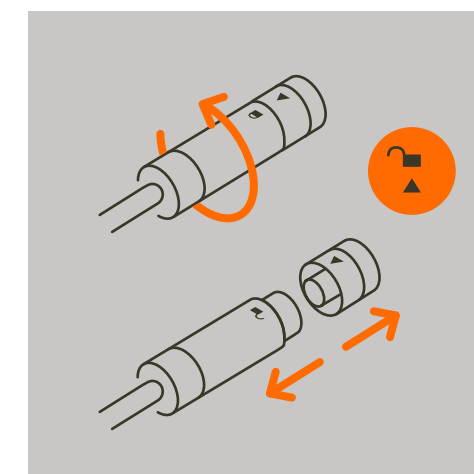

Einfaches Verbinden easy connection