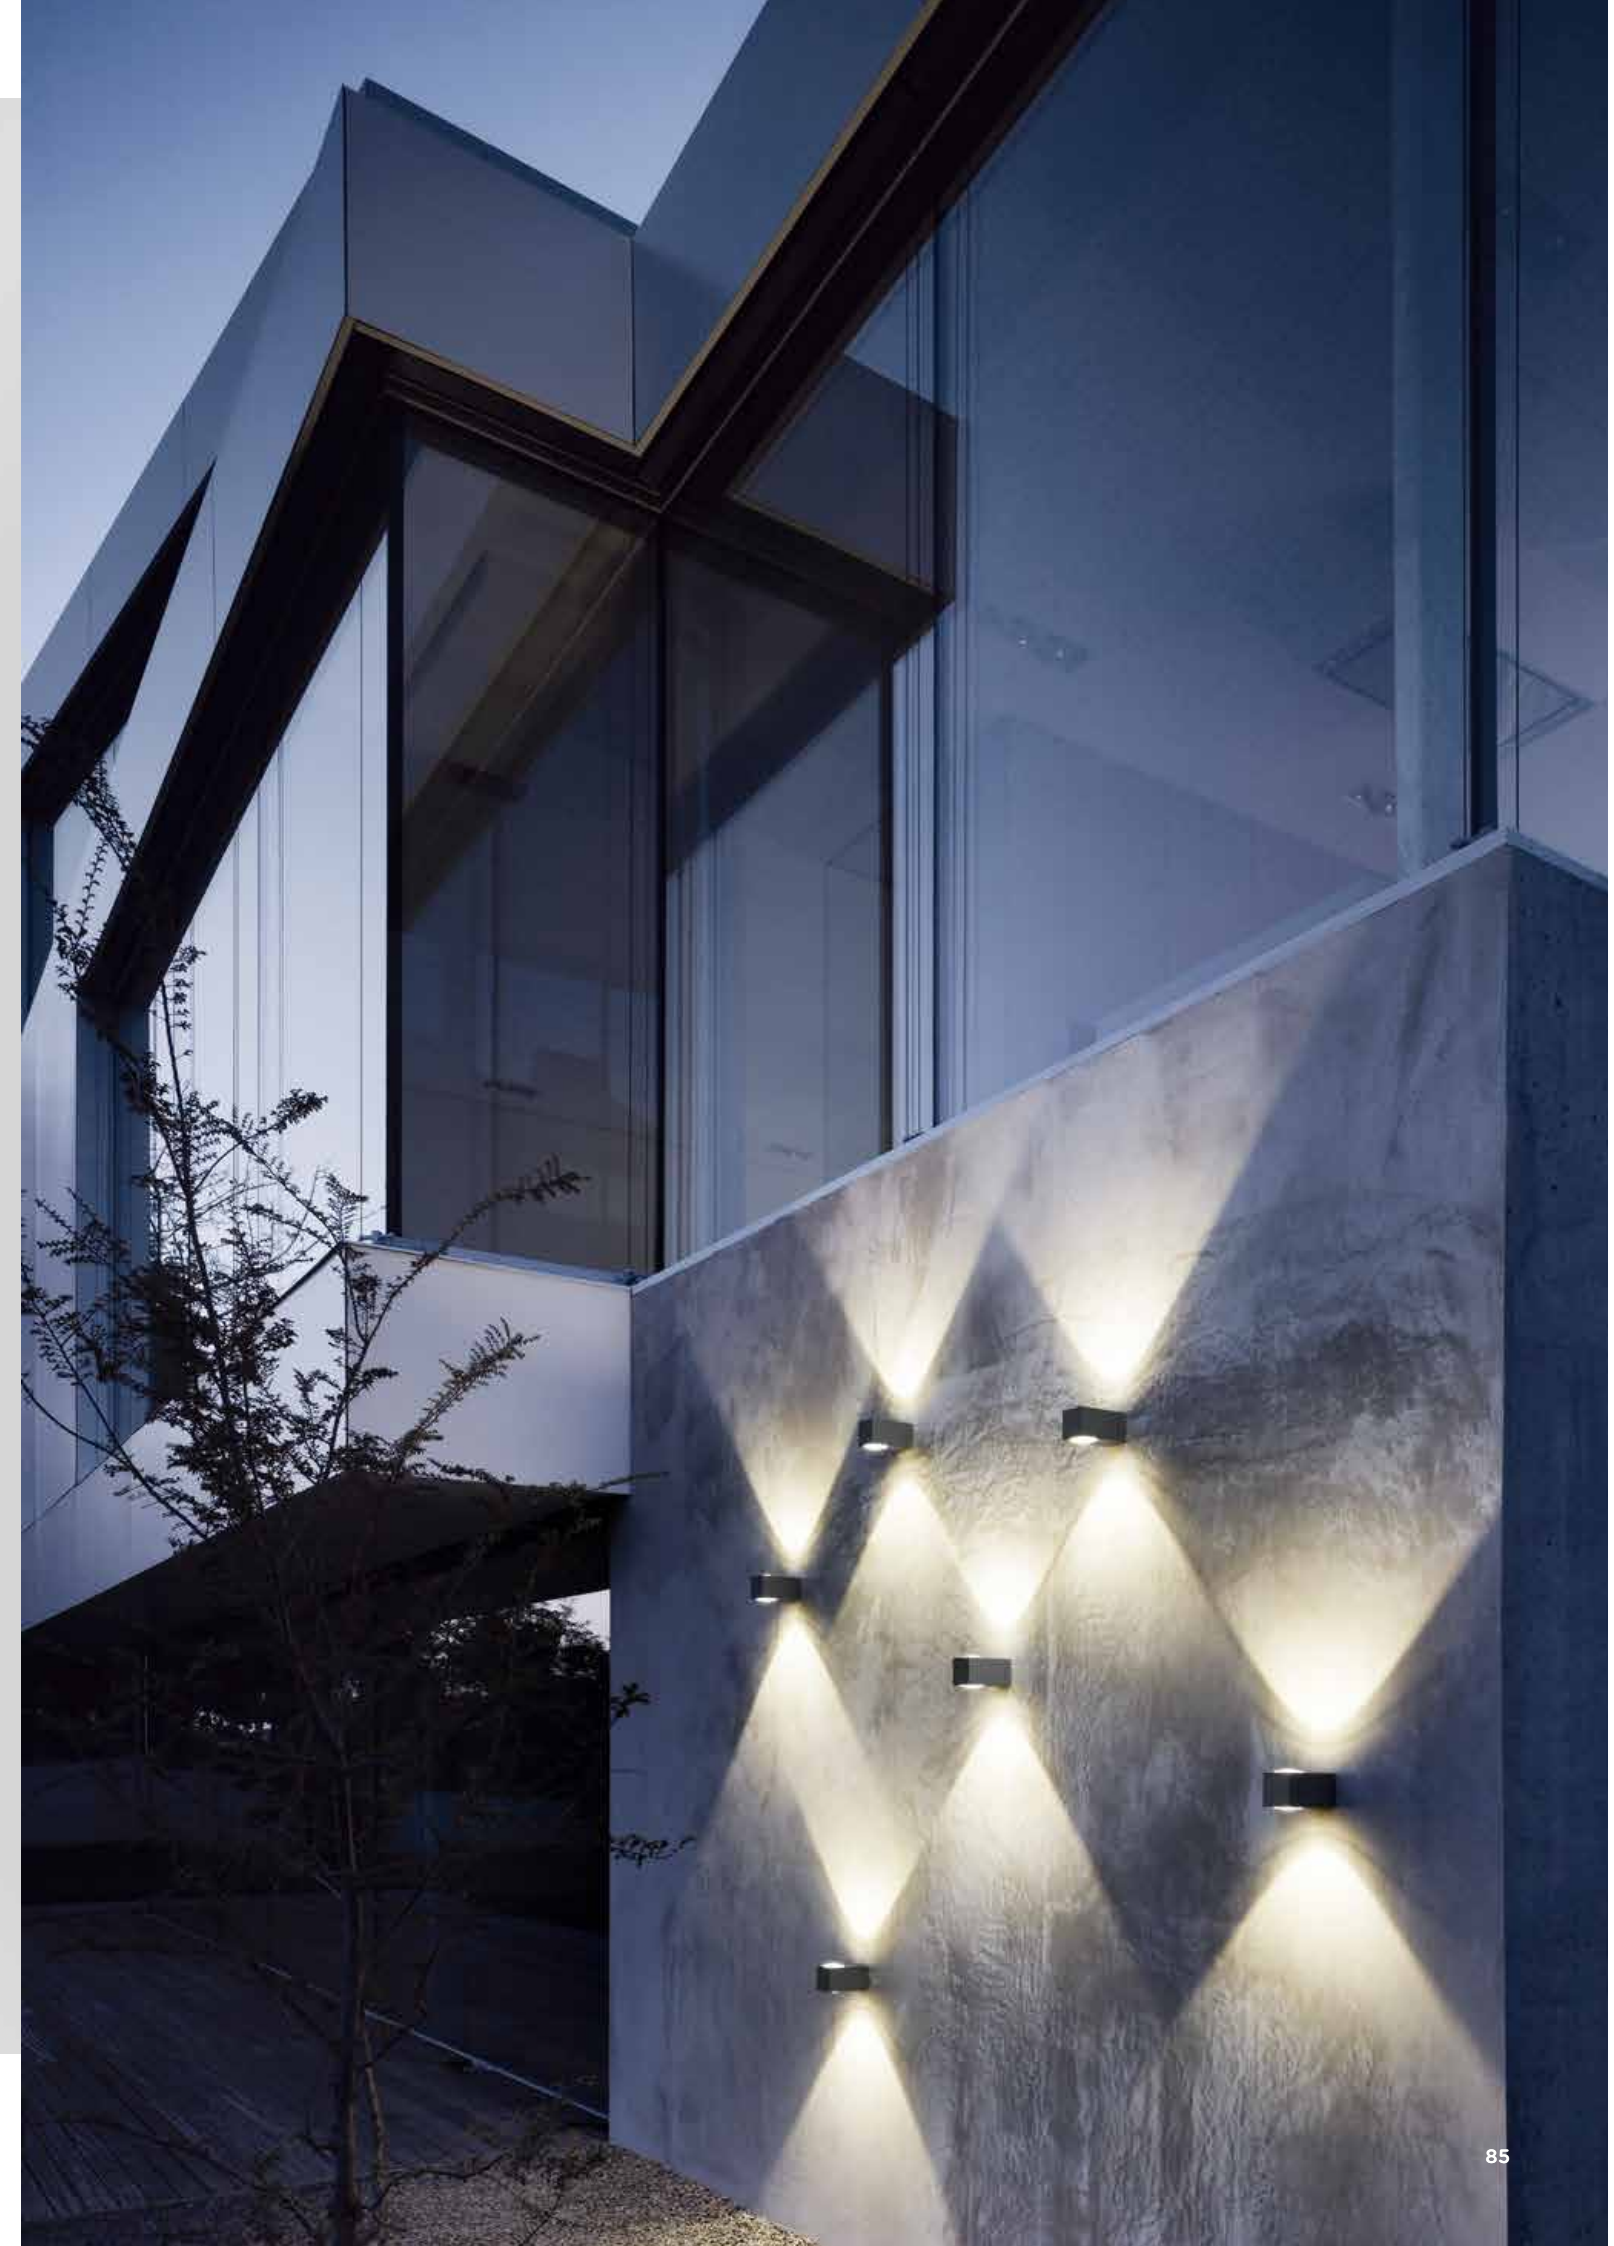

product design award 2011

reddot design award winner 2010

DESIGN PLUS