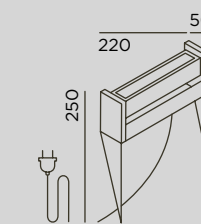

Größe in mm
size in mm

Farbe colour	Art.-Nr. item no.	Systemleistung system performance	Preis exkl. MwSt. price excl. tax
anthracite RAL 7016	91030-AN	8 W/294 lm	292,00 €
cool brown	91030-CB	8 W/294 lm	292,00 €
deep black RAL 9005	91030-BL	8 W/294 lm	292,00 €

- + slat wall . Seite page 60
- + slat one wall . Seite page 64
- + slat ceiling . Seite page 126
- + slat poller . Seite page 140

+ Anschluss optional mit IP44.de connect. Produktdetails Seite 206
connection with IP44.de connect as an option. product details page 206

Unverbindliche Preisempfehlung
recommended retail price