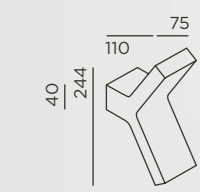

Größe in mm
size in mm

+ yo poller . Seite page 154

Unverbindliche Preisempfehlung
recommended retail price