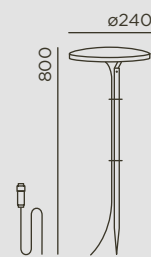

pad connect

ab from Q3/21 Anschluss: 5 m Zuleitung (H05RN-F 3G0,75) inkl. IP44.de connect Stecker
connection: 5 m supply cable (H05RN-F 3G0,75) incl. IP44.de connect plug

	anthracite RAL 7016	91065-27-AN-CO	8 W/553 lm	91065-AN-CO	8 W/615 lm	288,00 €
	cool brown	91065-27-CB-CO	8 W/553 lm	91065-CB-CO	8 W/615 lm	288,00 €
	deep black RAL 9005	91065-27-BL-CO	8 W/553 lm	91065-BL-CO	8 W/615 lm	288,00 €