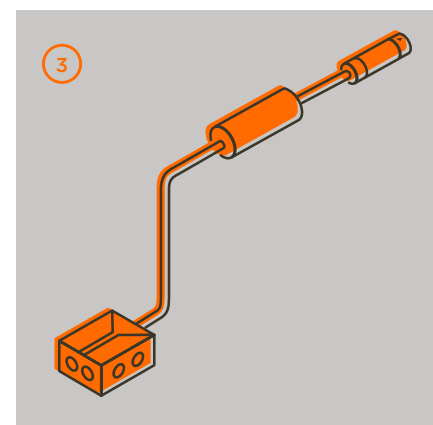

3. Erd-Anschluss-Kit
underground connection kit

Verbindet das IP44.de connect-System unauffällig und störungssicher mit dem Stromnetz.

Provides the IP44.de connect system with an inconspicuous, trouble-free connection to the mains.