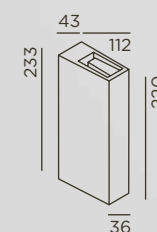

dimmbable

installation:
2 x cable entry point;
connection terminal
3 x 1,5 mm²

material:
aluminium die-casting
powder-coated
safety glass satined

protection class:
IP65

EEC:
A

light direction:

Größe in mm
size in mm