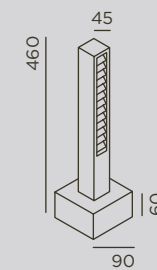

lin 40 poller

Farbe
colour

anthracite
RAL 7016

cool brown

deep black
RAL 9005

Art.-Nr.
item no.

92095-AN

92095-CB

92095-BL

Systemleistung
system performance

9 W/234 lm

9 W/234 lm

9 W/234 lm

Preis exkl. MwSt.
price excl. tax

248,00 €

248,00 €

248,00 €