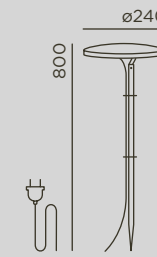

pad

für unbefestigte Beet- und Grünflächen for unpaved beds and greens

Lichttechnik:
230V Power LED
2700K + 3000K
L70/50.000 h

dimmbar

Anschluss:
5 m Zuleitung
(H05RN-F 3G0,75) inkl.
Schutzkontaktstecker
anschlussfertig

ortsveränderlich

Material:
Kopf: Aluminiumguss
pulverbeschichtet
Stab: Edelstahl
pulverbeschichtet
Prismatikglas Acryl

Schutzart:
IP65

EEK:
A+

Lichtrichtung:

light technology:
230V Power LED
2700K + 3000K
L70/50.000 h

dimmable

connection:
5 m supply cable
(H05RN-F 3G0,75)
incl. safety plug
ready to connect

movable

material:
head: aluminium die-casting
powder-coated
pole: stainless steel
powder-coated
prismatic glass acryl

protection class:
IP65

EEC:
A+

light direction:

Farbe colour	2700K warm white ab from Q3/21		3000K		Preis exkl. MwSt. price excl. tax
	Art.-Nr. item no.	Systemleistung system perform.	Art.-Nr. item no.	Systemleistung system perform.	
anthracite RAL 7016	91065-27-AN	8 W/553 lm	91065-AN	8 W/615 lm	268,00 €
cool brown	91065-27-CB	8 W/553 lm	91065-CB	8 W/615 lm	268,00 €
deep black RAL 9005	91065-27-BL	8 W/553 lm	91065-BL	8 W/615 lm	268,00 €

Größe in mm
size in mm