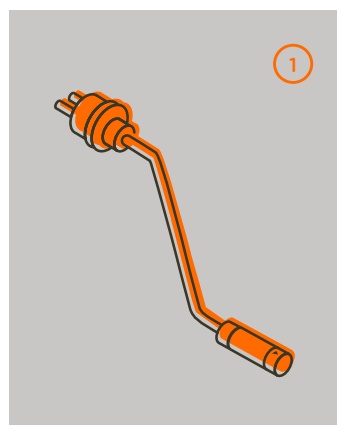

Komponenten und Zubehör

Components and accessories

1. Netz-Anschluss-verbinding
mains connection port

Für den sicheren Anschluss ans Netz. Wahlweise zum Anschluss an eine Steckdose oder Steckdosensäule.

For a reliable connection to the mains. Can be connected to an electrical socket or connecting pillar.