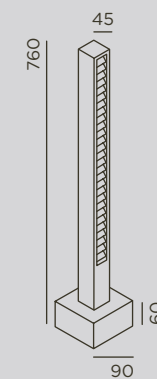

lin 70 poller

anthracite
RAL 7016

cool brown

deep black
RAL 9005

92092-AN

92092-CB

92092-BL

18 W/468 lm

18 W/468 lm

18 W/468 lm

294,00 €

294,00 €

294,00 €

Größe in mm
size in mm

+ lin base . Seite page 134
+ lin spike . Seite page 164

Unverbindliche Preisempfehlung
recommended retail price