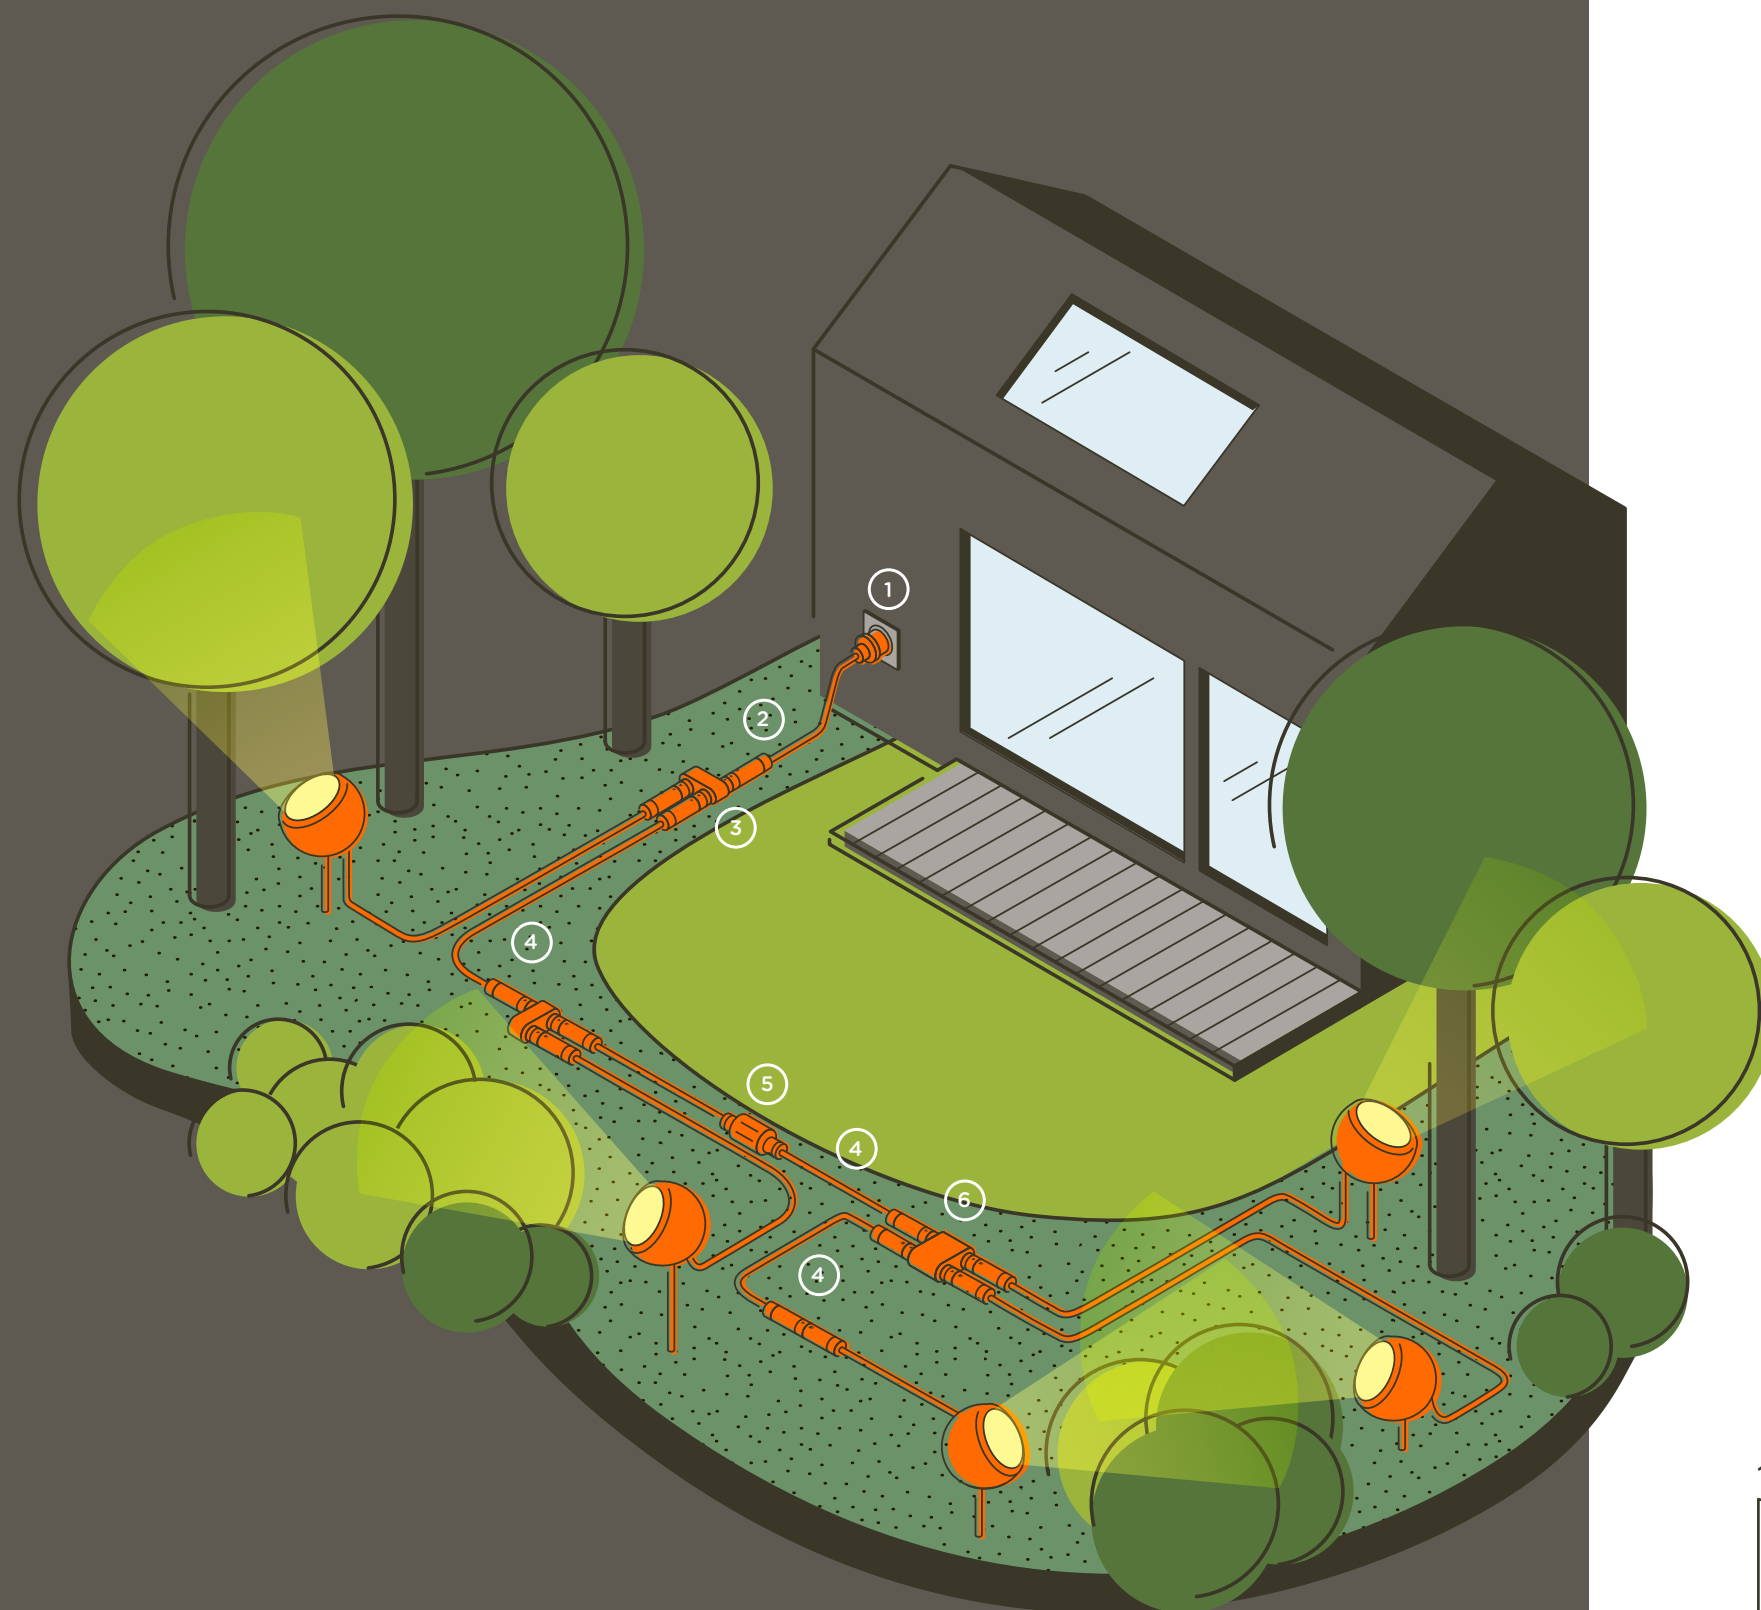

Große Freiheit Great freedom

So unterschiedlich wie Gärten und Balkone, so vielfältig sind auch die Beleuchtungsaufgaben, die es im Außenbereich zu lösen gilt. Das Schöne: IP44.de connect ist für all diese Aufgaben wie geschaffen. Ganz ohne Erdarbeiten lassen sich unterschiedlichste Lichtpunkte setzen. Und weil unser System oberirdisch verlegt wird, lassen sich Lichtszenarien jederzeit verändern, ohne dass Fachhandwerker oder Baugerät anrücken müssten. IP44.de connect steht also für die große Freiheit in der Außenbeleuchtung – bei erfreulich überschaubarem Aufwand.

Gardens and balconies can differ greatly. The same can also be said of the many diverse lighting tasks to be solved in the outside setting. Fortunately, IP44.de connect is tailor-made for all these tasks. Many different light accents can be set without any need for earthworks. And the fact that the system is laid above ground means that light settings can be changed at any time without having to call in specialists or use construction machinery. And so IP44.de connect offers great freedom for outside lighting, at pleasingly low cost.

1. Schutzkontaktsteckdose
  grounded electrical socket
2. Netz-Anschlussverbindung
  mains connection port
3. Y-Verteilerbox
  Y-junction box
4. Verlängerungskabel
  extension cable
5. Controller (optional)
  controller (optional)
6. H-Verteilerbox
  H-junction box

Kein anderes System kombiniert derart viele Vorteile wie IP44.de connect!

No other system combines as many advantages as IP44.de connect.