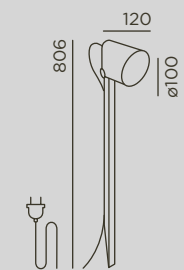

Größe in mm
size in mm

Farbe colour	2700K	ab from Q4/21	3000K	Preis exkl. MwSt.	
	Art.-Nr. item no.	Systemleistung system perform.	Art.-Nr. item no.	Systemleistung system perform.	price excl. tax
anthracite RAL 7016	91060-27-AN	8 W/498 lm	91060-AN	8 W/560 lm	268,00 €
cool brown	91060-27-CB	8 W/498 lm	91060-CB	8 W/560 lm	268,00 €
deep black RAL 9005	91060-27-BL	8 W/498 lm	91060-BL	8 W/560 lm	268,00 €

+ Anschluss optional mit IP44.de connect. Produktdetails Seite 206
connection with IP44.de connect as an option. product details page 206

+ stic wall . Seite page 68
+ stic ceiling . Seite page 110
+ stic ground . Seite page 136

Unverbindliche Preisempfehlung
recommended retail price