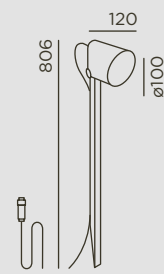

anthracite RAL 7016	91060-27-AN-CO	8 W/498 lm	91060-AN-CO	8 W/560 lm	288,00 €
	cool brown	91060-27-CB-CO	8 W/498 lm	91060-CB-CO	8 W/560 lm	288,00 €
	deep black RAL 9005	91060-27-BL-CO	8 W/498 lm	91060-BL-CO	8 W/560 lm	288,00 €

Größe in mm
size in mm

+ Produktdetails Seite 190 product details page 190

+ 5 m Zuleitung auf Anfrage kürzbar
5 m supply cable can be shortened on request

Unverbindliche Preisempfehlung
recommended retail price

Farbe colour	Art.-Nr. item no.	Systemleistung system perform.	Art.-Nr. item no.	Systemleistung system perform.	Preis exkl. MwSt. price excl. tax

shot

Anschluss: 5 m Zuleitung (H05RN-F 3G0,75) inkl. IP44.de connect Stecker
connection: 5 m supply cable (H05RN-F 3G0,75) incl. IP44.de connect plug