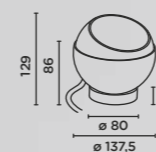

Alu-Ring lose, Ø 80 mm

Material:
Aluminiumguss
ESG Glas klar

Schutzart:
IP20

EEK:
A+

light technology:
230V Power LED
IvyLight-technology
2700K warm white
L70/50.000 h

flood reflector symmetric
satinated glare control dot

connection:
1,8 m supply cable
incl. safety plug
and cord dimmer

aluminium ring loose, Ø 80 mm

material:
aluminium die-casting
tempered safety glass clear

protection class:
IP20

EEC:
A+

Größe in mm
size in mm

Art.-Nr. item no.	Farbe colour	Leistung power	Lichtrichtung light direction	Preis exkl. MwSt. price excl. tax
81090-IN-AL	aluminium brushed	15 W/1350 lm		328,00 €
81090-IN-BL	deep black	15 W/1350 lm		328,00 €
81090-IN-WH	pure white	15 W/1350 lm		328,00 €