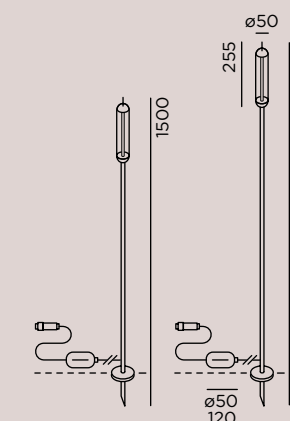

reed connect

Zuleitung: 1,4 m reed M/1,2 m reed L (05RN8-F 2x0,75 mm²) + 2 m Driver (05RN8-F 3G1,0 mm²) inkl. connect Stecker . Driver-Kabel auf Anfrage kürzbar	supply cable: 1,4 m reed M/1,2 m reed L (05RN8-F 2x0,75 mm²) + 2 m driver (05RN8-F 3G1,0 mm²) incl. connect plug driver cable can be shortened on request

	Farbe colour	Art.-Nr. item no.	Systemleistung system performance
reed M connect	deep black RAL 9005	93823-BL-CO	4 W/54 lm
reed L connect	deep black RAL 9005	93824-BL-CO	4 W/54 lm

+ IP44.DE connect Zubehör . Hauptkatalog S. 346
IP44.DE connect accessory . main catalogue p. 346