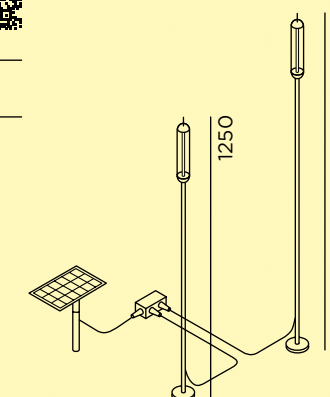

Farbe
colour

■ deep black
RAL 9005

Art.-Nr.
item no.

93820-BL

Systemleistung
system performance

2x 0,55 W/11 lm

Preise in separater Preisliste . prices in separate price list + www.IP44.de

Größe in mm
size in mm