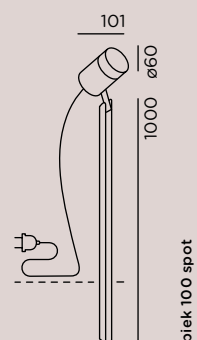

piek 50 spot

piek 100 spot

Größe in mm
size in mm

piek spot connect Design: Sebastian David Büscher

für unbefestigte Beet- und Grünflächen for unpaved beds and greens

Lichttechnik:
230V Power LED
2700K
L70/50.000 h

Reflektor: Spot . Abstrahlwinkel 12°

Zuleitung:
5 m Leuchte (05RN8-F 3G0,75 mm²)
inkl. connect Stecker . Kabel auf Anfrage kürzbar

ortsveränderlich

Material:
Kopf: Aluminiumguss pulverbeschichtet + Klarglas
Stab: Edelstahl pulverbeschichtet

Schutzart: IP65

light technology:
230V Power LED
2700K
L70/50.000 h

reflector: spot . beam angle 12°

supply cable:
5 m luminaire (05RN8-F 3G0,75 mm²)
incl. connect plug . cable can be shortened on request

movable

material:
head: aluminium die-casting powder-coated
+ clear glass; pole: stainless steel powder-coated

protection class: IP65

Dieses Produkt enthält eine Lichtquelle der Energieeffizienzklasse F

This product contains a light source of energy efficiency class F

Lichtrichtung:

light direction:

	Farbe colour	Art.-Nr. item no.	Systemleistung system performance
piek 25 spot connect	anthracite RAL 7016	92076-AN-CO	6 W/232 lm
	cool brown	92076-CB-CO	6 W/232 lm
	deep black RAL 9005	92076-BL-CO	6 W/232 lm
piek 50 spot connect	anthracite RAL 7016	92077-AN-CO	6 W/232 lm
	cool brown	92077-CB-CO	6 W/232 lm
	deep black RAL 9005	92077-BL-CO	6 W/232 lm
piek 100 spot connect	anthracite RAL 7016	92078-AN-CO	6 W/232 lm
	cool brown	92078-CB-CO	6 W/232 lm
	deep black RAL 9005	92078-BL-CO	6 W/232 lm

+ Optional mit piek cover . Art.-Nr. + Preise in separater Preisliste + www.IP44.de
with piek cover as an option . item no. + prices in separate price list + www.IP44.de

+ IP44.DE connect Zubehör . Hauptkatalog S. 346
IP44.DE connect accessory . main catalogue p. 346

Preise in separater Preisliste . prices in separate price list + www.IP44.de