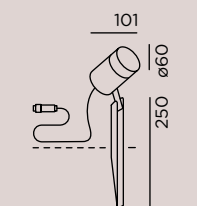

piek spot Design: Sebastian David Büscher

für unbefestigte Beet- und Grünflächen for unpaved beds and greens

Lichttechnik:
230V Power LED
2700K
L70/50.000 h

Reflektor: Spot . Abstrahlwinkel 12°

dimmbar

Zuleitung:
5 m Leuchte (05RN8-F 3G0,75 mm²)
inkl. Schutzkontaktstecker anschlussfertig

ortsveränderlich

Material:
Kopf: Aluminiumguss pulverbeschichtet + Klarglas
Stab: Edelstahl pulverbeschichtet

light technology:
230V Power LED
2700K
L70/50.000 h

reflector: spot . beam angle 12°

dimmmbar

supply cable:
5 m luminaire (05RN8-F 3G0,75 mm²)
incl. safety plug ready to connect

movable

material:
head: aluminium die-casting powder-coated
+ clear glass; pole: stainless steel powder-coated

Schutzart:
Leuchte: IP65 . Stecker: IP44

Dieses Produkt enthält eine Lichtquelle der Energieeffizienzklasse F

protection class:
luminaire: IP65 . plug: IP44

This product contains a light source of energy efficiency class F

Lichtrichtung:

light direction:

	Farbe colour	Art.-Nr. item no.	Systemleistung system performance
piek 25 spot	anthracite RAL 7016	92076-AN	6 W/232 lm
	cool brown	92076-CB	6 W/232 lm
	deep black RAL 9005	92076-BL	6 W/232 lm
piek 50 spot	anthracite RAL 7016	92077-AN	6 W/232 lm
	cool brown	92077-CB	6 W/232 lm
	deep black RAL 9005	92077-BL	6 W/232 lm
piek 100 spot	anthracite RAL 7016	92078-AN	6 W/232 lm
	cool brown	92078-CB	6 W/232 lm
	deep black RAL 9005	92078-BL	6 W/232 lm

+ Optional mit piek cover . Art.-Nr. + Preise in separater Preisliste + www.IP44.de
with piek cover as an option . item no. + prices in separate price list + www.IP44.de

+ Optional mit CH-Stecker . Art.-Nr. + Preise in separater Preisliste + www.IP44.de
with CH-plug as an option . item no. + prices in separate price list + www.IP44.de