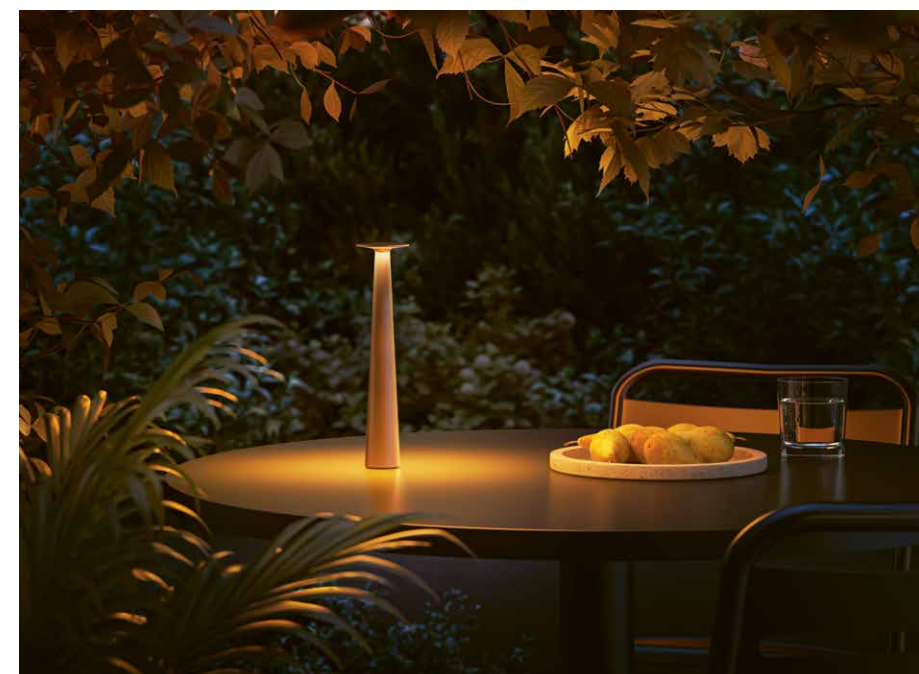

IP44.DE outside lighting