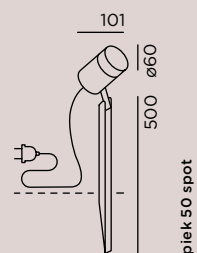

piek 25 spot