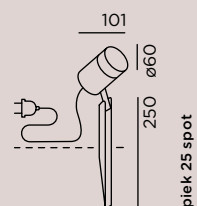

light technology:
230V Power LED
2700K
L70/50.000 h

reflector: spot . beam angle 12°

dimmmbar

supply cable:
5 m luminaire (05RN8-F 3G0,75 mm²)
incl. safety plug ready to connect

movable

material:
head: aluminium die-casting powder-coated
+ clear glass; pole: stainless steel powder-coated

Schutzart:
Leuchte: IP65 . Stecker: IP44

Dieses Produkt enthält eine Lichtquelle der Energieeffizienzklasse F

protection class:
luminaire: IP65 . plug: IP44

This product contains a light source of energy efficiency class F

Lichtrichtung:

light direction:

	Farbe colour	Art.-Nr. item no.	Systemleistung system performance
piek 25 spot	anthracite RAL 7016	92076-AN	6 W/232 lm
	cool brown	92076-CB	6 W/232 lm
	deep black RAL 9005	92076-BL	6 W/232 lm
piek 50 spot	anthracite RAL 7016	92077-AN	6 W/232 lm
	cool brown	92077-CB	6 W/232 lm
	deep black RAL 9005	92077-BL	6 W/232 lm
piek 100 spot	anthracite RAL 7016	92078-AN	6 W/232 lm
	cool brown	92078-CB	6 W/232 lm
	deep black RAL 9005	92078-BL	6 W/232 lm

+ Optional mit piek cover . Art.-Nr. + Preise in separater Preisliste + www.IP44.de
with piek cover as an option . item no. + prices in separate price list + www.IP44.de

+ Optional mit CH-Stecker . Art.-Nr. + Preise in separater Preisliste + www.IP44.de
with CH-plug as an option . item no. + prices in separate price list + www.IP44.de

Preise in separater Preisliste . prices in separate price list + www.IP44.de