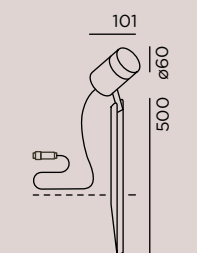

piek 25 spot connect