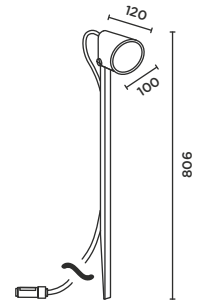

**stic F
connect**