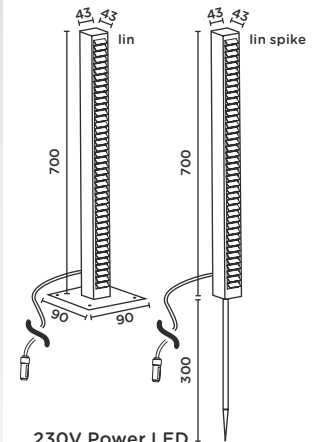

lin connect

230V Power LED
system performance:
18 W/468 lm
3000K warm white
EEC: **A+**

Anschluss:
5 m Zuleitung
(H05RN-F 3G0,75)
inkl. IP44.de
connect Stecker

connection:
5 m supply cable
(H05RN-F-3G0,75)
incl. IP44.de
connect plug

- anthracite
  RAL 7016
- cool brown
- deep black
  RAL 9005

302,00 €