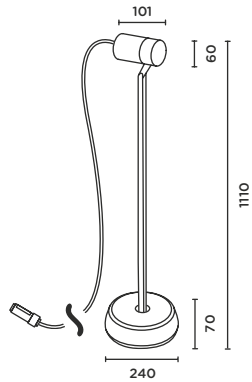

**piek
connect**

230V Power LED
 system performance:
 6 W/310 lm
 3000K warm white
 EEC: **A+**

Anschluss:
 5 m Zuleitung
 (H05RN-F 3G0,75)
 inkl. IP44.de
 connect Stecker

connection:
 5 m supply cable
 (H05RN-F-3G0,75)
 incl. IP44.de
 connect plug

230V Power LED

system performance:
6 W/310 lm

3000K warm white

EEC: **A+**

Anschluss:
5 m Zuleitung
(H05RN-F 3G0,75)
inkl. IP44.de
connect Stecker

connection:
5 m supply cable
(H05RN-F-3G0,75)
incl. IP44.de
connect plug