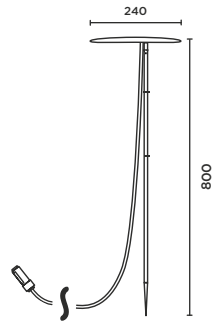

**pad
connect**

230V Power LED
system performance:
8 W/615 lm
3000K warm white
EEC: **A+**

Anschluss:
5 m Zuleitung
(H05RN-F 3G0,75)
inkl. IP44.de
connect Stecker

connection:
5 m supply cable
(H05RN-F-3G0,75)
incl. IP44.de
connect plug

- anthracite
  RAL 7016
- cool brown
- deep black
  RAL 9005

288,00 €

Unverbindliche Preisempfehlung exkl. MwSt.
recommended retail price excl. tax