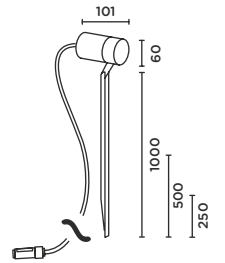

**piek
connect**

230V Power LED
system performance:
6 W/310 lm
3000K warm white
EEC: **A+**

Anschluss:
5 m Zuleitung
(H05RN-F 3G0,75)
inkl. IP44.de
connect Stecker

connection:
5 m supply cable
(H05RN-F-3G0,75)
incl. IP44.de
connect plug

- anthracite
  RAL 7016
- cool brown
- deep black
  RAL 9005

178,00 € . piek 25

198,00 € . piek 50

218,00 € . piek 100