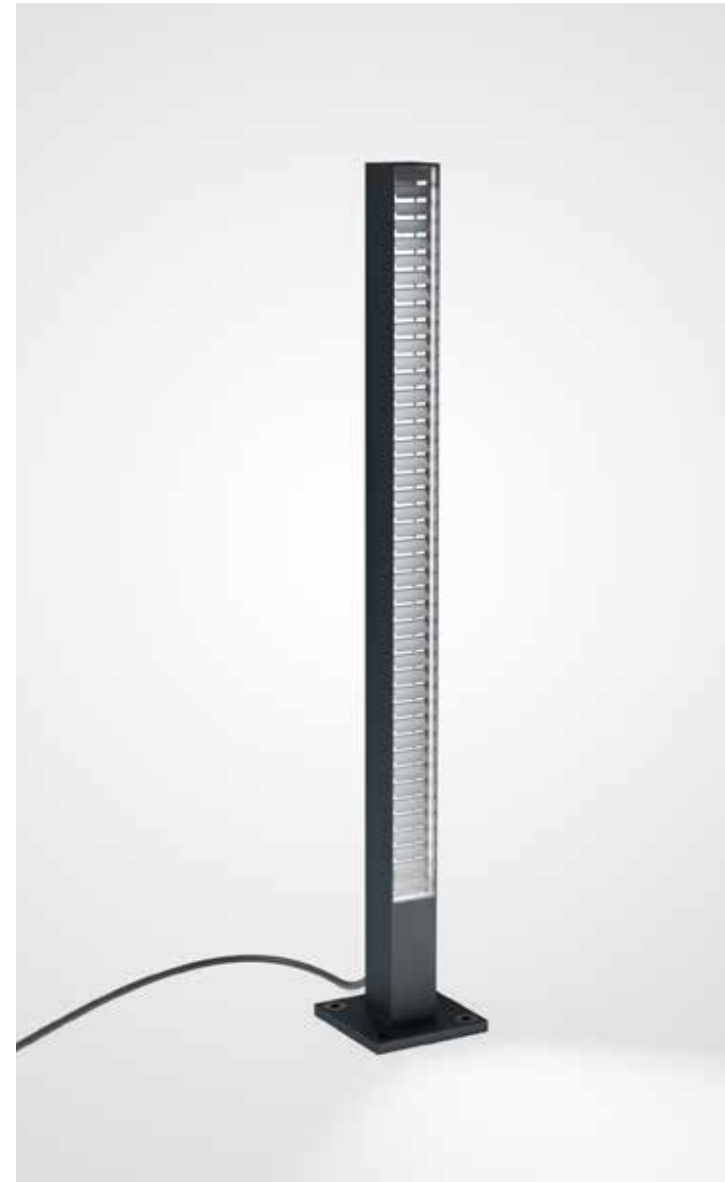

Unverbindliche Preisempfehlung exkl. MwSt.
recommended retail price excl. tax