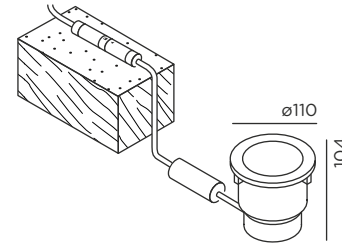

**in S
connect**

230V Power LED

3000K

system performance:

in S: 8 W/580 lm

in S black: 8 W/380 lm

EEC: **A+**

Anschluss: 2 m Zuleitung (H05RN8-F3G0,75) mit Aqua-stop; inkl. IP44.de connect Stecker

connection: 2 m supply cable (H05RN8-F3G0,75) with aqua-stop; incl. IP44.de connect plug

trittfest walk-over-resistant

● stainless steel
Sicherheitsglas klar
safety glass clear

● stainless steel black
galvanisiert
Sicherheitsglas getönt
galvanized
safety glass tinted

292,00 € . in S
302,00 € . in S black