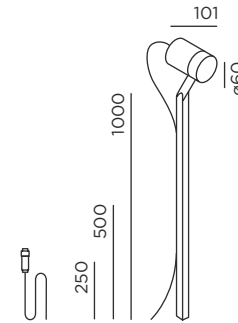

piek connect

230V Power LED

3000K

system performance:
6 W/310 lm

EEC: **A+**

Anschluss: 5 m Zuleitung
(H05RN-F3G0,75) inkl.
IP44.de connect Stecker

connection: 5 m supply cable
(H05RN-F3G0,75)
incl. IP44.de connect plug

- anthracite RAL 7016
- cool brown
- deep black RAL 9005

178,00 € . piek 25
198,00 € . piek 50
218,00 € . piek 100