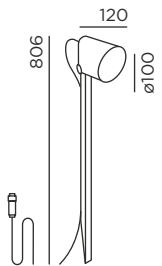

stic spike connect

230V Power LED
system performance:
2700K: 8 W/498 lm
3000K: 8 W/560 lm
EEC: **A++**

Anschluss: 5 m Zuleitung
(H05RN-F3G0,75) inkl.
IP44.de connect Stecker

connection: 5 m supply cable
(H05RN-F3G0,75)
incl. IP44.de connect plug

- anthracite RAL 7016
- cool brown
- deep black RAL 9005

288,00 €