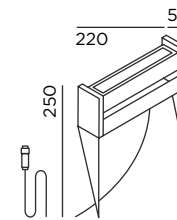

230V Power LED
3000K
system performance:
8 W/294 lm
EEC: **A+**

Anschluss: 5 m Zuleitung
(H05RN-F3G0,75) inkl.
IP44.de connect Stecker

connection: 5 m supply cable
(H05RN-F3G0,75)
incl. IP44.de connect plug

- anthracite RAL 7016
- cool brown
- deep black RAL 9005

312,00 €