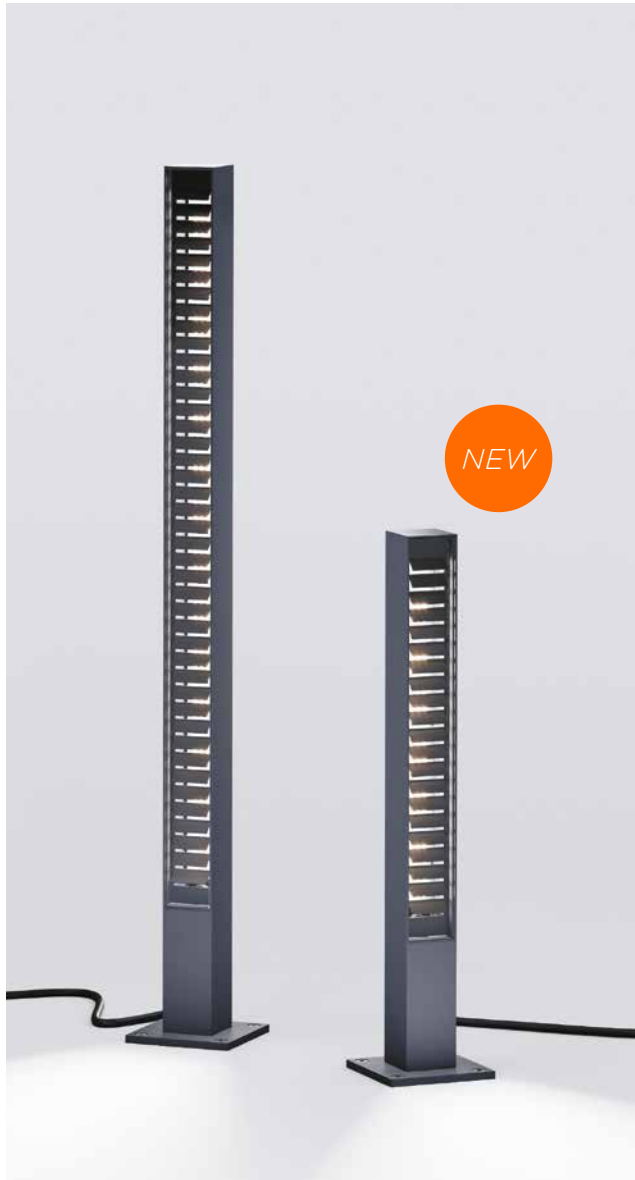

Unverbindliche Preisempfehlung exkl. MwSt.
recommended retail price excl. tax