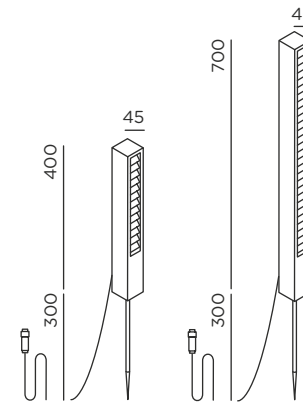

lin spike connect

230V Power LED

3000K

system performance:

lin 40 spike: 9 W/234 lm

lin 70 spike: 18 W/468 lm

EEC: **A+**

Anschluss: 5 m Zuleitung
(H05RN-F3G0,75) inkl.
IP44.de connect Stecker

connection: 5 m supply cable
(H05RN-F3G0,75)
incl. IP44.de connect plug

- anthracite RAL 7016
- cool brown
- deep black RAL 9005

258,00 € . lin 40 spike
302,00 € . lin 70 spike