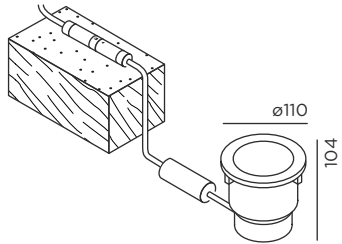

**in A
connect**

230V Power LED

3000K

system performance:

in A: 8 W/540 lm

in A black: 8 W/340 lm

EEC: **A+**

Anschluss: 2 m Zuleitung (H05RN8-F3G0,75) mit Aqua-stop; inkl. IP44.de connect Stecker

connection: 2 m supply cable (H05RN8-F3G0,75) with aqua-stop; incl. IP44.de connect plug

trittfest walk-over-resistant

● stainless steel
Sicherheitsglas klar
safety glass clear

● stainless steel black
galvanisiert
Sicherheitsglas getönt
galvanized
safety glass tinted

292,00 € . in A
302,00 € . in A black