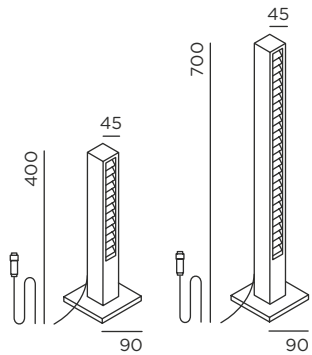

lin base connect

230V Power LED

3000K

system performance:

lin 40 base: 9 W/234 lm

lin 70 base: 18 W/468 lm

EEC: **A+**

Anschluss: 5 m Zuleitung
(H05RN-F3G0,75) inkl.
IP44.de connect Stecker

connection: 5 m supply cable
(H05RN-F3G0,75)
incl. IP44.de connect plug

- anthracite RAL 7016
- cool brown
- deep black RAL 9005

258,00 € . lin 40 base
302,00 € . lin 70 base