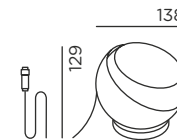

230V Power LED

system performance:
2700K: 4 W/290 lm
15 W/973 lm

3000K: 4 W/319 lm
15 W/1070 lm

EEC: **A+**

Anschluss: 5 m Zuleitung
(H05RN-F3G0,75) inkl.
IP44.de connect Stecker

connection: 5 m supply cable
(H05RN-F3G0,75)
incl. IP44.de connect plug

- anthracite RAL 7016
- cool brown
- deep black RAL 9005

318,00 €
shot 4 W + shot ring

328,00 €
shot 15 W + shot ring