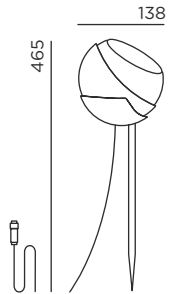

**shot
connect +
shot tee**

230V Power LED

system performance:
2700K: 4 W/290 lm
15 W/973 lm

3000K: 4 W/319 lm
15 W/1070 lm

EEC: **A+**

Anschluss: 5 m Zuleitung
(H05RN-F3G0,75) inkl.
IP44.de connect Stecker

connection: 5 m supply cable
(H05RN-F3G0,75)
incl. IP44.de connect plug

- ☐ anthracite RAL 7016
- ☐ cool brown
- ☐ deep black RAL 9005

364,00 €
shot 4 W + shot tee

374,00 €
shot 15 W + shot tee