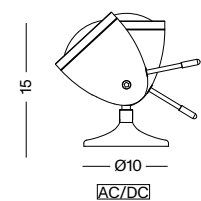

NEW
NEUER SOCKEL
NEW BASE