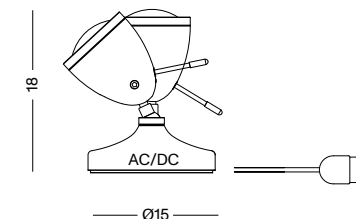

YLUX-BAS

BODEN FLOOR

Bodenstrahler aus Aluminium / 50–100° stufenlos einstellbarer Abstrahlwinkel durch Glaslinsenoptik / optional 20° Abstrahlwinkel durch Doppellinsensystem / Leuchtkopf 0 - 30° schwenkbar / wahlweise dimmbar über Drehdimmer oder Casambi / Netzteil innerhalb Sockel / Zuleitung 200 cm transparent

floor spotlight made of aluminium / glass lens optics with 50–100° infinitely focusable angle beam / optional 20° angle beam by double lense system / 360° rotatable and 30° tiltable lamp / optional rotary dimmer switch or Casambi control / power supply inside base / transparent power lead 200 cm

		EUR	+19%
Y-BAS -XXX-XX			
-S	steuerbar über Drehdimmer rotary dimmer switch	587,39	699,00
-C	steuerbar über Casambi Casambi control	755,46	899,00
-KSM	Leuchtkopf / Korpus in schwarz matt lamp head / corpus in black matt		
-KWM	Leuchtkopf / Korpus in weiß matt lamp head / corpus in white matt		
SPECIAL		EUR	+19%
BLACK EDITION	Kopf, Leuchtschirm, Stellhebel, Korpus schwarz matt head, fluoroscope, rotary dimmer, corpus black matt	+126,05	+150,00
OPTIONAL		EUR	+19%
	Linse für 20° Abstrahlwinkel lense for 20° beam angle	+41,18	+49,00
	Soft Fokus Filter (nicht für 20° Linse) soft focus filter (not for 20° lense)	+24,37	+29,00

YLUX-BS

BODEN FLOOR

Bodenstrahler aus Aluminium / 50–100° stufenlos einstellbarer Abstrahlwinkel durch Glaslinsenoptik / Leuchtkopf 360° drehbar und 135° neigbar / Drehdimmer am Leuchtkopf / Sockel aus poliertem Beton / Netzteil innerhalb Sockel / Zuleitung 200 cm transparent mit EURO Stecker