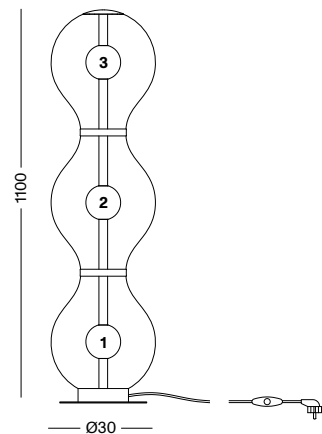

NEW SCOOP
STAND STAND

Standleuchte mit mundgeblasenen Glaskugeln in klar, opal oder farbig / Stab aus poliertem Edelstahl / Kugeln aus opalem Glas für homogene Lichtverteilung / Standfuß aus verchromtem Aluminium / transparente Zuleitung / Netzteil im Standfuß / mit Schnurdimmer oder mit Casambi Steuerung

Individuelle Fertigung - Lieferzeit auf Anfrage

floor luminaire with mouthblown glass spheres in clear, opal or coloured / rod of polished stainless steel / spheres of opal glass for homogeneous light distribution / standing of chrome-plated aluminium / transparent supply cable / power supply unit in standing / with cord dimmer switch or with Casambi control system

Individual production - delivery time on demand

				EUR	+19%		
SC-3SL-S			steuerbar über Schnurdimmer	cord dimmer switch	2.520,17	2.999,00	
SC-3SL-C	-XX	-XX	-XX	steuerbar über Casambi	Casambi control	2.520,17	2.999,00
	-1C			kristallklar	crystal clear		
	-1W			weiß	white		
	-1G			grau	grey		
	-1Y			gelb	yellow		
	-1A			amethyst violett	amethyst violet		
	-1B			montanblau	montane blue		
	-2C			kristallklar	crystal clear		
	-2W			weiß	white		
	-2G			grau	grey		
	-2Y			gelb	yellow		
	-2A			amethyst violett	amethyst violet		
	-2B			montanblau	montane blue		
	-3C			kristallklar	crystal clear		
	-3W			weiß	white		
	-3G			grau	grey		
	-3Y			gelb	yellow		
	-3A			amethyst violett	amethyst violet		
	-3B			montanblau	montane blue