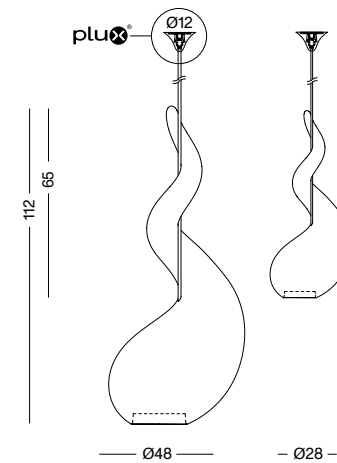

ALIEN

PENDEL PENDANT

Pendelleuchte aus weißem PE / Aufhängung über 300 cm Textilkabel an PLUX Baldachin / Lichtdiffusor in rot und weiß wählbar (beide im Lieferumfang enthalten) / Leuchtmittel E27 / Betrieb 220V (110V auf Anfrage) / phasendimmbar / Lieferung exklusive Leuchtmittel / Casambi auf Anfrage

pendant light in white PE / suspension by 300 cm textile lead at PLUX canopy / light diffusor in red and white selectable (both included in delivery) / lamps E27 / operation 220V (110V on demand) / phase-cut dimming / delivery exclusive lamps / Casambi on demand

	EUR	+19%
AL-PL-M -XX		
-PTR Textilkabel rot textile lead red	377,31	449,00
-PTS Textilkabel silber textile lead silver	377,31	449,00
AL-PL-XL -XX		
-PTR Textilkabel rot textile lead red	503,36	599,00
-PTS Textilkabel silber textile lead silver	503,36	599,00
OPTIONAL		
	EUR	+19%
Textilkabel 1.000cm textile lead 1.000cm	+83,19	+99,00
ADDITIONAL		
	EUR	+19%
E27 opal, 6W, 806lm, 2.700K, CRI >80, 220V, Ø45mm, dimmbar	16,72	19,90
E27 opal, 6W, 806lm, 2.700K, CRI >80, 220V, Ø45mm, dimmable