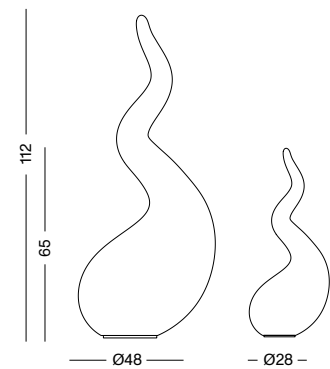

ALIEN

STANDSTAND

Standleuchte aus weißem PE / Zuleitung 250 cm transparent mit Schnurdimmer / Leuchtmittel E27 / Betrieb 220V (110V auf Anfrage) / Lieferung exklusive Leuchtmittel / Casambi auf Anfrage

floor light in white PE / lead 250 cm transparent with dimmer switch / lamps E27 / operation 220V (110V on demand) / delivery exclusive lamps / Casambi on demand

	EUR	+19%
AL-SL-M	503,36	599,00
AL-SL-M-IP44	503,36	599,00
AL-SL-XL	671,43	799,00
AL-SL-XL-IP44	671,43	799,00
ADDITIONAL		
1127-06-2714 E27 opal, 6W, 806lm, 2.700K, CRI >80, 220V, Ø45mm, dimmbar	16,72	19,90
E27 opal, 6W, 806lm, 2.700K, CRI >80, 220V, Ø45mm, dimmable