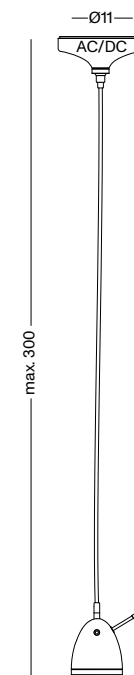

pendant light with lamp head made of aluminium / base made of polished concrete / glass lens optics with 50–100° infinitely focusable angle beam / optional 20° angle beam by double lense system / 45° tiltable lamp head / flexible pendant lead 300 cm with colored textile coating / optional dimmable by rotary dimmer switch, phase-cut, Dali, 1-10V, Push or Casambi / power supply inside base / flush-mounting installation possible

	EUR	+19%
Y-BPL -X -XXX -XXX -XX	671,43	799,00
-P		steuerbar über Phasendimmer phase-cut dimming
-S		steuerbar über 1–10 V / Push dimmbar 1-10V / Push dimming
-D		steuerbar über Dali Dali control
-KP		Kopf poliert head polished
-KSM		Kopf schwarz matt head black matt
-KSG		Kopf schwarz glanz head black glossy
-KWM		Kopf weiß matt head white matt
-KWG		Kopf weiß glanz head white glossy
-PTS		Pendelkabel Textil schwarz pendant lead textile black
-PTR		Pendelkabel Textil rot pendant lead textile red
-PTW		Pendelkabel Textil weiß pendant lead textile white
-SG		Sockel Beton grau base concrete grey
-SW		Sockel Beton weiß base concrete white
OPTIONAL	EUR	+19%
Linse für 20° Abstrahlwinkel lense for 20° beam angle	+41,18	+49,00
Soft Fokus Filter (nicht für 20° Linse) soft focus filter (not for 20° lense)	+24,37	+29,00