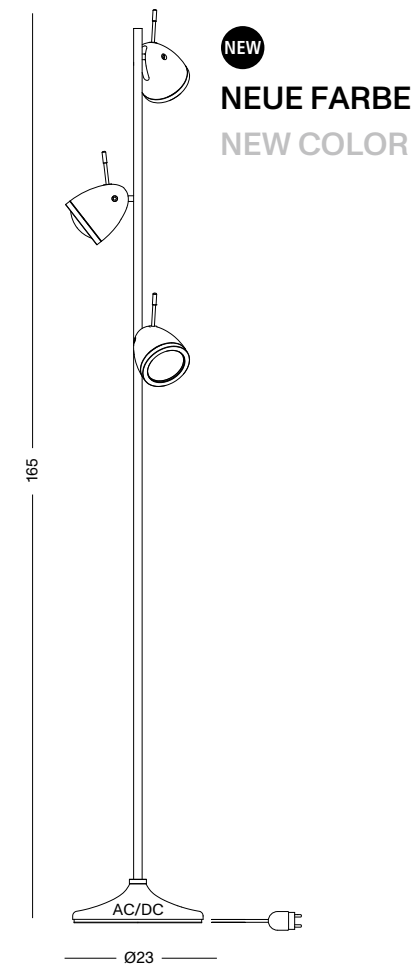

triple floor light with lamp head and standing tube made of aluminium / glass lens optics with 50–100° infinitely focusable angle beam / 360° rotatable and 135° tiltable lamps / 1x rotary dimmer switch for all 3 lamp heads / standing made of polished concrete with rollable power lead / built-in power supply inside standing / transparent power lead 200 cm with EURO plug

		EUR	+19%
Y-3SL	-XXX-XX	1.889,91	2.249,00
	-KP	Kopf poliert head polished	
	-KSM	Kopf schwarz matt head black matt	
	-KSG	Kopf schwarz glanz head black glossy	
	-KWM	Kopf weiß matt head white matt	
	-KWG	Kopf weiß glanz head white glossy	
	-SG	Standfuß Beton grau standing concrete grey	
	-SW	Standfuß Beton weiß standing concrete white	
	-SS	Standfuß Beton schwarz standing concrete black	+83,19 +99,00
SPECIAL		EUR	+19%
Y-3SL-BE	BLACK EDITION	2.310,08	2.749,00
	3x Kopf, 3x Leuchtschirm, 3x Stellhebel, Betonsockel schwarz matt 3x head, 3x fluoroscope, 3x rotary dimmer, concrete standing black matt		
OPTIONAL		EUR	+19%
	Linse für 20° Abstrahlwinkel lense for 20° beam angle	+41,18	+49,00
	Soft Fokus Filter (nicht für 20° Linse) soft focus filter (not for 20° lense)	+24,37	+29,00