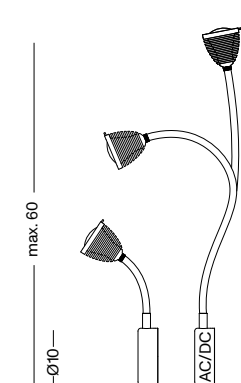

EUR	+19%
A-BWL1-P	phasendimmbar phase-cut dimming	335,29	399,00
A-BWL1-S	Tastdimmer am Sockel base dimmer switch	335,29	399,00
A-BWL1-C	Casambi steuerbar Casambi control	503,36	599,00
A-BWL2-P phasendimmbar phase-cut dimming 377,31 449,00			
A-BWL2-S Tastdimmer am Sockel base dimmer switch 377,31 449,00			
A-BWL2-C Casambi steuerbar Casambi control 545,38 649,00			
-XX -XXX			
-KA	Leuchte Aluminium light aluminium		
-KS	Leuchte schwarz light black	+84,03	+100,00
-FA	Flexwelle Aluminium flexible shaft aluminium		
-FTS	Flexwelle Textil schwarz flexible shaft textile black		
-FTR	Flexwelle Textil rot flexible shaft textile red		
-FTW	Flexwelle Textil weiß flexible shaft textile white		
-FTA	Flexwelle Textil anthrazit flexible shaft textile anthracite		
-FTG	Flexwelle Textil grün flexible shaft textile green		
-FTB	Flexwelle Textil blau flexible shaft textile blue		
-FTU	Flexwelle Textil braun flexible shaft textile brown		
-FTSO	Flexwelle Textil Sonderfarbe flexible shaft special color	+42,02	+50,00
OPTIONAL		EUR	+19%
SCHUKO-230V	Zuleitung mit Schuko Stecker power lead with schuko plug	24,37	29,00
SCHWEIZ-230V	Zuleitung mit Schweiz Stecker power lead with swiss plug	24,37	29,00