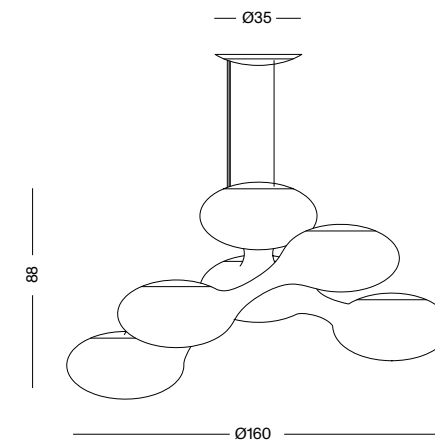

EUR	+19%
CO-PL	-XX		
	-30 LED 3.000K	5.461,34	6.499,00
	-40 LED 4.000K	5.461,34	6.499,00
CO-PL-IP44	-XX		
	-30 LED 3.000K	5.881,51	6.999,00
	-40 LED 4.000K	5.881,51	6.999,00

COSMO

PENDEL PENDANT

XXL Pendelleuchte aus weißem PE / Aufhängung über Stahlseile an drehbarem Aluminium Baldachin / transparente Zuleitung max. 600cm / leistungsstarke LED Module / Betrieb 220V (110V auf Anfrage) / Einbaunetzteil im Korpus / steuerbar über DALI, DMX, KNX oder Casambi / 4- oder 24-Kanal RGBW Farbsteuerung / Lieferung inklusive LED Modul und Treiber / Casambi auf Anfrage

XXL pendant light in white PE / suspension by steel rope at rotatable aluminium canopy / transparent lead max. 600cm / high power LED module / operation 220V (110V on demand) / power supply inside corpus / DALI, DMX, KNX or Casambi dimming / 4- or 24-channel RGBW colour control / delivery inclusive LED module and driver / Casambi on demand

		EUR	+19%
CO-PL-RGBW-4	-XX		
	-DALI DALI 4-Kanal DALI 4-channel	7.562,18	8.999,00
	-DMX DMX 4-Kanal DMX 4-channel	7.562,18	8.999,00
	-KNX KNX 4-Kanal KNX 4-channel	7.562,18	8.999,00
	-CASAMBI CASAMBI 4-Kanal CASAMBI 4-channel	7.562,18	8.999,00
CO-PL-RGBW-24	-XX		
	-DALI DALI 24-Kanal DALI 24-channel	8.402,52	9.999,00
	-DMX DMX 24-Kanal DMX 24-channel	8.402,52	9.999,00
	-KNX KNX 24-Kanal KNX 24-channel	8.402,52	9.999,00
	-CASAMBI CASAMBI 24-Kanal CASAMBI 24-channel	8.402,52	9.999,00