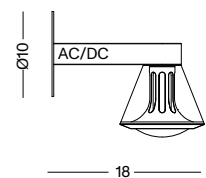

NEW ETHICS-WS

WAND/DECKE WALL/CEILING

Wandstrahler aus Aluminium mit Glasschirm / Leuchtkopf mit direkter und indirekter Lichtquelle / axiale mit Glaslinsenoptik bei 75° Abstrahlwinkel / radiale Lichtquelle für indirekte Beleuchtung im Glasschirm / 2x Netzteil phasendimmbare im Sockel / beide Lichtquellen getrennt steuerbar / Montage optional über Unterputzdose möglich / Casambi Steuerung auf Anfrage

wall light made of aluminium with glass shade / lamp head with direct and indirect LED light source / axial glass lens optics with 75° angle beam / radial lighting at glass shade / 2x transformer for phase-cut dimming inside base / both light sources separately controllable / flush-mounting installation possible / Casambi control on demand

	EUR	+19%
E-WS-P	419,33	499,00
OPTIONAL	EUR	+19%
Abdeckscheibe Ø100 mm inkl. Montageset Unterputzdose cover disc Ø100 mm incl. installation set for flush-mounting box	+24,37	+29,00

NEW ETHICS-WDS

WAND WALL

Wand-/ Deckenstrahler aus Aluminium mit Glasschirm / Leuchtkopf mit direkter und indirekter Lichtquelle / axiale mit Glaslinsenoptik bei 75° Abstrahlwinkel / radiale Lichtquelle für indirekte Beleuchtung im Glasschirm / beide Lichtquellen separat über Tastdimmer am Leuchtkopf steuerbar / Leuchtkopf über Dreh- und Kippgelenk einstellbar / Netzteil im Sockel / Casambi Steuerung auf Anfrage

wall-/ ceiling light made of aluminium with glass shade / lamp head with direct and indirect LED light source / axial glass lens optics with 75° angle beam / radial lighting at glass shade / both light sources separately controllable by push-dimmer / lamp head adjustable by rotating and tilting joint / transformer inside base / Casambi control on demand

	EUR	+19%
E-WDS-S	503,36	599,00