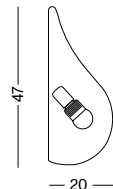

LIQUIDLIGHT-DROP-3

WAND WALL

Wandleuchte aus weißem PE / Leuchtmittel E27 / Betrieb 220V (110V auf Anfrage) / phasendimmbar / Lieferung exklusive Leuchtmittel / Casambi auf Anfrage
wall light in white PE / lamps E27 / operation 220V (110V on demand) / phase-cut dimming / delivery exclusive lamps / Casambi on demand

	EUR	+19%
DR-3S	167,23	199,00
ADDITIONAL		
E27 opal, 6W, 806lm, 2.700K, CRI >80, 220V, Ø45mm, dimmbar E27 opal, 6W, 806lm, 2.700K, CRI >80, 220V, Ø45mm, dimmable	16,72	19,90

LIQUIDLIGHT-DROP-2XS

PENDEL PENDANT

Pendelleuchte aus weißem PE / Aufhängung über 200 cm Koaxialkabel mit Stahlseil an weißem Baldachin, Schiene oder Einbausockel / Betrieb 220V (110V auf Anfrage) / Einbaunetzteil in Sockel / phasendimmbar / Lieferung inklusive Leuchtmittel und Treiber / Casambi auf Anfrage

LED 2.700K DROP-2XS.1 = 365lm, DROP-2XS.3 = 1.095lm, DROP-2XS.5 = 1.825lm

pendant light in white PE / suspension by 200cm coaxial lead with steel rope at white canopy, track or recessed socket / operation 220V (110V on demand), built-in power supply in base / phase-cut dimming / delivery inclusive lamps and driver / Casambi on demand

LED 2.700K DROP-2XS.1 = 365lm, DROP-2XS.3 = 1.095lm, DROP-2XS.5 = 1.825lm

	EUR	+19%	
DR-2XS-1 	1x Pendelleuchte an Baldachin 1x pendant light at canopy	209,24	249,00
DR-2XS-1-ES 	1x Pendelleuchte an Einbausockel 1x pendant light at recessed socket	209,24	249,00
DR-2XS-3 	3x Pendelleuchte an Baldachin 3x pendant light at canopy	587,39	699,00
DR-2XS-5.1 	5x Pendelleuchte an Baldachin 5x pendant light at canopy	839,49	999,00
DR-2XS-5.2 	5x Pendelleuchte an Schiene 5x pendant light at track	1.007,56	1.199,00