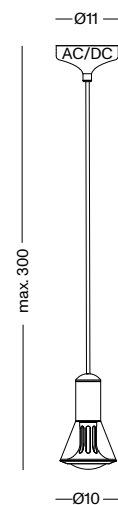

NEW ETHICS-PL
PENDEL PENDANT

Pendelleuchte aus Aluminium mit Glasschirm / Leuchtkopf mit direkter und indirekter Lichtquelle / axiale mit Glaslinsenoptik bei 75° Abstrahlwinkel / radiale Lichtquelle für indirekte Beleuchtung im Glasschirm / Netzteil innerhalb Sockel / wahlweise dimmbar über Phase, Dali, oder Casambi / Pendelkabel 300 cm Textil schwarz

pendant light made of aluminium with glass shade / lamp head with direct and indirect LED light source / axial glass lens optics with 75° angle beam / radial lighting at glass shade / transformer inside base / optional dimmable by phase-cut, Dali, or Casambi / pendant lead 300 cm textile black

		EUR	+19%
E-PL	-XX		
	-P	587,39	699,00
	-D	587,39	699,00
	-C1	755,46	899,00
	-C2	923,53	1.099,00

LEDs zusammen steuerbar über phasendimmbares Netzteil
LEDs together controllable by phase-cut dimming transformer

LEDs zusammen steuerbar über DALI Netzteil
LEDs together controllable by DALI transformer

LEDs zusammen steuerbar über phasendimmbares Netzteil und Casambi Modul
LEDs together controllable by phase-cut dimming transformer and Casambi module

LEDs getrennt steuerbar über Casambi Netzteil
LEDs separately controllable by Casambi transformer

NEW ETHICS-GPL
PENDEL PENDANT

Pendelleuchte aus Aluminium mit Glasschirm / Leuchtkopf mit direkter und indirekter Lichtquelle / axiale mit Glaslinsenoptik bei 75° Abstrahlwinkel / radiale Lichtquelle für indirekte Beleuchtung im Glasschirm / Netzteil innerhalb Sockel / wahlweise dimmbar über Phase, Dali, oder Casambi / Pendelkabel 300 cm Textil schwarz