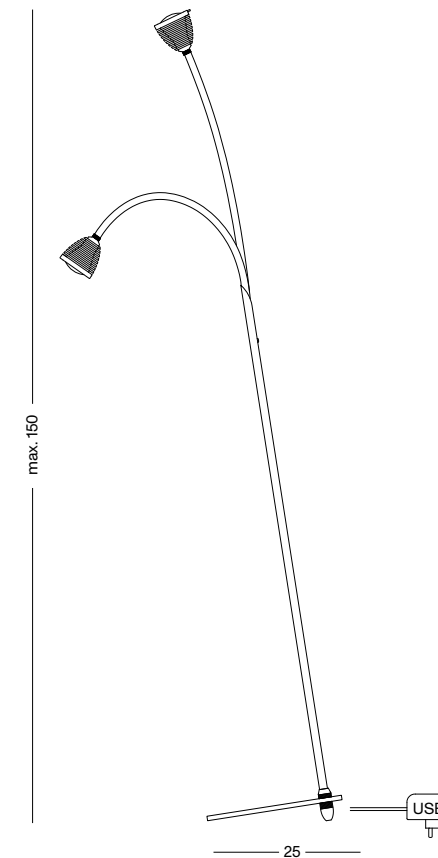

floor light made of aluminium / glass lens optics with 25–100° infinitely focusable angle beam / strong flexible shaft in brushed aluminium or colored textile coating / dimmer switch at tube / standing in satined stainless steel / lead 150 cm transparente / operation at every 2A USB port possible / incl. USB plug transformer

		EUR	+19%
A-SL -XX -XXXX			
-KA	Leuchte Aluminium, Standfuß Edelstahl trowalisiert light aluminium, standing trumbled stainless steel	587,39	699,00
-KS	Leuchte und Standfuß schwarz light and standing black	755,46	899,00
-FA	Flexwelle Aluminium flexible shaft aluminium		
-FTS	Flexwelle Textil schwarz flexible shaft textile black		
-FTR	Flexwelle Textil rot flexible shaft textile red		
-FTW	Flexwelle Textil weiß flexible shaft textile white		
-FTA	Flexwelle Textil anthrazit flexible shaft textile anthracite		
-FTG	Flexwelle Textil grün flexible shaft textile green		
-FTB	Flexwelle Textil blau flexible shaft textile blue		
-FTU	Flexwelle Textil braun flexible shaft textile brown		
-FTSO	Flexwelle Textil Sonderfarbe flexible shaft special color	+42,02	+50,00