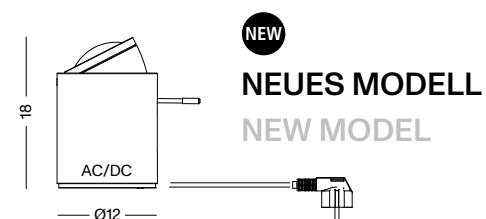

YLUX-BS

BODEN FLOOR

Bodenstrahler aus Aluminium / 50–100° stufenlos einstellbarer Abstrahlwinkel durch Glaslinsenoptik / Leuchtkopf 360° drehbar und 135° neigbar / Drehdimmer am Leuchtkopf / Sockel aus poliertem Beton / Netzteil innerhalb Sockel / Zuleitung 200 cm transparent mit EURO Stecker

floor spotlight made of aluminium / glass lens optics with 50–100° infinitely focusable angle beam / 360° rotatable and 135° tiltable lamp/ rotary dimmer switch at lamp head / base made of polished concrete / power supply inside base / transparent power lead 200cm with EURO plug

		EUR	+19%
Y-BS -XXX-XX		587,39	699,00
-KP	Kopf poliert head polished		
-KSM	Kopf schwarz matt head black matt		
-KSG	Kopf schwarz glanz head black glossy		
-KWM	Kopf weiß matt head white matt		
-KWG	Kopf weiß glanz head white glossy		
-SG	Standfuß Beton grau standing concrete grey		
-SW	Standfuß Beton weiß standing concrete white		
OPTIONAL		EUR	+19%
	Linse für 20° Abstrahlwinkel lense for 20° beam angle	+41,18	+49,00
	Soft Fokus Filter (nicht für 20° Linse) soft focus filter (not for 20° lense)	+24,37	+29,00