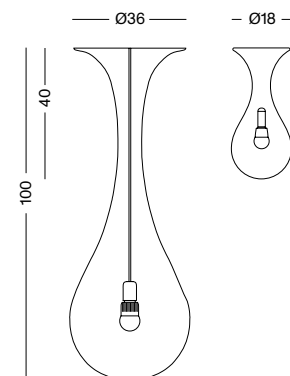

LIQUIDLIGHT-DROP-1

DECKE CEILING

Deckenleuchte aus weißem PE / Leuchtmittel E14 (DROP-1S) und E27 (DROP-1L), Betrieb 220V (110V auf Anfrage) / phasendimmbar / Lieferung exklusive Leuchtmittel / Casambi auf Anfrage

ceiling light in white PE / lamps E14 (DROP 1S) and E27 (DROP 1L) / operation 220V (110V on demand) / phase-cut dimming / delivery exclusive lamps / Casambi on demand

	EUR	+19%
DR-1S	167,23	199,00
DR-1L	335,29	399,00

ADDITIONAL DROP-1S		EUR	+19%
	E14 opal, 5W, 470lm, 2.800K, CRI >80, 220V, Ø45mm, dimmbar	15,04	17,90
	E14 opal, 5W, 470lm, 2.800K, CRI >80, 220V, Ø45mm, dimmable		
	E14 opal, 8.5W, 1.055lm, 2.800K, CRI >80, 220V, Ø40mm	15,04	17,90
	E14 opal, 6.5W, 1.055lm, 2.800K, CRI >80, 220V, Ø40mm		

ADDITIONAL DROP-1L		EUR	+19%
	E27 opal, 6W, 806lm, 2.700K, CRI >80, 220V, Ø45mm, dimmbar	16,72	19,90
	E27 opal, 6W, 806lm, 2.700K, CRI >80, 220V, Ø45mm, dimmable