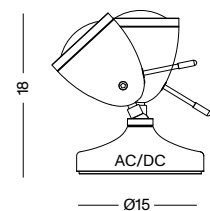

YLUX-BDS

WAND/DECKE WALL/CEILING

Wand-/ Deckenstrahler aus Aluminium / 50–100° stufenlos einstellbarer Abstrahlwinkel durch Glaslinsenoptik / Leuchtkopf 360° drehbar und 135° neigbar / Sockel aus poliertem Beton / Einbaunetzteil im Sockel / wahlweise dimmbar über Phase, DALI oder Drehdimmer am Leuchtkopf / Netzteil innerhalb Sockel / Montage über Unterputzdose möglich

wall-/ ceiling light made of aluminium / glass lens optics with 50–100° infinitely focusable angle beam / 360° rotatable and 135° tiltable lamp / base made of polished concrete / built-in power supply inside base / optional phase-cut dimming, DALI or by rotary dimmer switch / power supply inside base / flush-mounting installation possible

	EUR	+19%
Y-BDS -X -XXX -XX	503,36	599,00
-P		steuerbar über Phasendimmer phase-cut dimming
-S		steuerbar über 1–10 V / Push dimmbar 1-10V / Push dimming
-D		steuerbar über Dali Dali control
-KP		Kopf poliert head polished
-KSM		Kopf schwarz matt head black matt
-KSG		Kopf schwarz glanz head black glossy
-KWM		Kopf weiß matt head white matt
-KWG		Kopf weiß glanz head white glossy
-SG		Sockel Beton grau base concrete grey
-SW		Sockel Beton weiß base concrete white
OPTIONAL	EUR	+19%
Linse für 20° Abstrahlwinkel lense for 20° beam angle	+41,18	+49,00
Soft Fokus Filter (nicht für 20° Linse) soft focus filter (not for 20° lense)	+24,37	+29,00

YLUX-BPL

PENDEL PENDANT