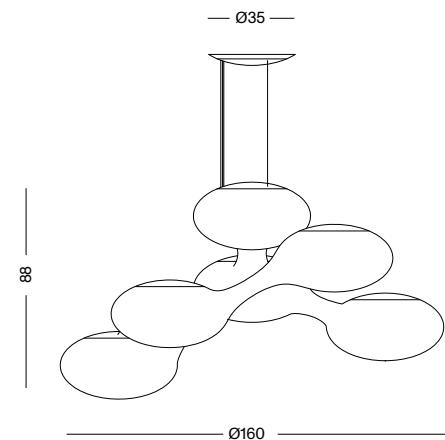

EUR	+19%
CO-PL	-XX		
	-30 LED 3.000K	5.461,34	6.499,00
	-40 LED 4.000K	5.461,34	6.499,00
CO-PL-IP44	-XX		
	-30 LED 3.000K	5.881,51	6.999,00
	-40 LED 4.000K	5.881,51	6.999,00

COSMO

PENDEL PENDANT

XXL Pendelleuchte aus weißem PE / Aufhängung über Stahlseile an drehbarem Aluminium Baldachin / transparente Zuleitung max. 600cm / leistungsstarke LED Module / Betrieb 220V (110V auf Anfrage) / Einbaunetzteil im Korpus / steuerbar über DALI, DMX, KNX oder Casambi / 4- oder 24-Kanal RGBW Farbsteuerung / Lieferung inklusive LED Modul und Treiber / Casambi auf Anfrage

XXL pendant light in white PE / suspension by steel rope at rotatable aluminium canopy / transparent lead max. 600cm / high power LED module / operation 220V (110V on demand) / power supply inside corpus / DALI, DMX, KNX or Casambi dimming / 4- or 24-channel RGBW colour control / delivery inclusive LED module and driver / Casambi on demand

		EUR	+19%
CO-PL-RGBW-4	-XX		
	-DALI DALI 4-Kanal DALI 4-channel	7.562,18	8.999,00
	-DMX DMX 4-Kanal DMX 4-channel	7.562,18	8.999,00
	-KNX KNX 4-Kanal KNX 4-channel	7.562,18	8.999,00
	-CASAMBI CASAMBI 4-Kanal CASAMBI 4-channel	7.562,18	8.999,00
CO-PL-RGBW-24	-XX		
	-DALI DALI 24-Kanal DALI 24-channel	8.402,52	9.999,00
	-DMX DMX 24-Kanal DMX 24-channel	8.402,52	9.999,00
	-KNX KNX 24-Kanal KNX 24-channel	8.402,52	9.999,00
	-CASAMBI CASAMBI 24-Kanal CASAMBI 24-channel	8.402,52	9.999,00