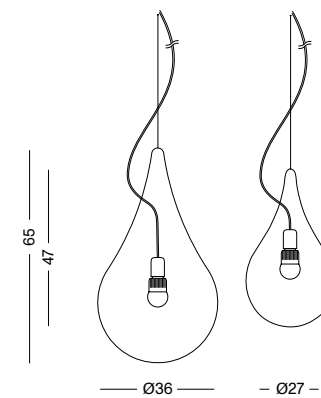

LIQUIDLIGHT-DROP-2-IP44

PENDEL PENDANT

Outdoor Pendelleuchte aus weißem PE / Aufhängung über Nylonschnur an PLUX Baldachin / Zuleitung 300cm transparent / optional mit Textilkabel / Leuchtmittel E27 (DROP-2S max. Ø45mm) / Betrieb 220V (110V auf Anfrage) / phasendimmbar / Lieferung exklusive Leuchtmittel / Casambi auf Anfrage

outdoor pendant light in white PE / suspension by nylon cord at PLUX canopy / lead 300cm transparent / optional with textile lead / lamps E27 (DROP-2S max. Ø45mm) / operation 220V (110V on demand) / phase-cut dimming / delivery exclusive lamps / Casambi on demand

		EUR	+19%
DR-2S-IP44	Pendelleuchte IP44 pendant light IP44	293,77	349,00
DR-2L-IP44	Pendelleuchte IP44 pendant light IP44	377,31	449,00
ADDITIONAL		EUR	+19%
	E27 opal, 6W, 806lm, 2.700K, CRI >80, 220V, Ø45mm, dimmbar E27 opal, 6W, 806lm, 2.700K, CRI >80, 220V, Ø45mm, dimmable	16,72	19,90