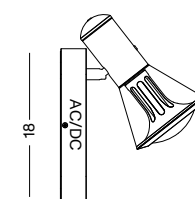

NEW ETHICS-WS

WAND/DECKE WALL/CEILING

Wandstrahler aus Aluminium mit Glasschirm / Leuchtkopf mit direkter und indirekter Lichtquelle / axiale mit Glaslinsenoptik bei 75° Abstrahlwinkel / radiale Lichtquelle für indirekte Beleuchtung im Glasschirm / 2x Netzteil phasendimmbare im Sockel / beide Lichtquellen getrennt steuerbar / Montage optional über Unterputzdose möglich / Casambi Steuerung auf Anfrage

wall light made of aluminium with glass shade / lamp head with direct and indirect LED light source / axial glass lens optics with 75° angle beam / radial lighting at glass shade / 2x transformer for phase-cut dimming inside base / both light sources separately controllable / flush-mounting installation possible / Casambi control on demand

	EUR	+19%
E-WS-P	419,33	499,00
OPTIONAL	EUR	+19%
Abdeckscheibe Ø100 mm inkl. Montageset Unterputzdose cover disc Ø100 mm incl. installation set for flush-mounting box	+24,37	+29,00

NEW ETHICS-WDS

WAND WALL

Wand-/ Deckenstrahler aus Aluminium mit Glasschirm / Leuchtkopf mit direkter und indirekter Lichtquelle / axiale mit Glaslinsenoptik bei 75° Abstrahlwinkel / radiale Lichtquelle für indirekte Beleuchtung im Glasschirm / beide Lichtquellen separat über Tastdimmer am Leuchtkopf steuerbar / Leuchtkopf über Dreh- und Kippgelenk einstellbar / Netzteil im Sockel / Casambi Steuerung auf Anfrage

wall-/ ceiling light made of aluminium with glass shade / lamp head with direct and indirect LED light source / axial glass lens optics with 75° angle beam / radial lighting at glass shade / both light sources separately controllable by push-dimmer / lamp head adjustable by rotating and tilting joint / transformer inside base / Casambi control on demand

	EUR	+19%
E-WDS-S	503,36	599,00