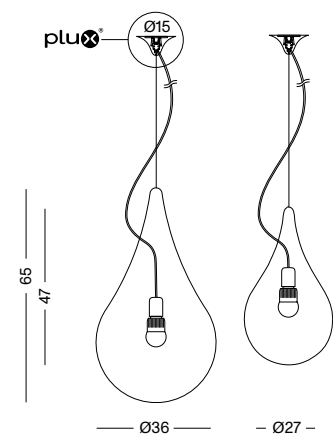

LIQUIDLIGHT-DROP-2

PENDEL PENDANT

Pendelleuchte aus weißem PE / Aufhängung über Nylonschnur an PLUX Baldachin / Zuleitung 300cm transparent / optional mit Textilkabel / Leuchtmittel E27 (DROP-2S max. Ø45mm) / Betrieb 220V (110V auf Anfrage) / phasendimmbar / Lieferung exklusive Leuchtmittel / Casambi auf Anfrage

pendant light in white PE / suspension by nylon cord at PLUX canopy / lead 300cm transparent / optional with textile lead / lamps E27 (DROP-2S max. Ø45mm) / operation 220V (110V on demand) / phase-cut dimming / delivery exclusive lamps / Casambi on demand

		EUR	+19%
DR-2S	Pendelleuchte pendant light	293,77	349,00
DR-2L	Pendelleuchte pendant light	377,31	449,00
OPTIONAL		EUR	+19%
	Zuleitung transparent / Textil 1.000cm transparent / textile lead 1.000cm	+83,19	+99,00
ADDITIONAL		EUR	+19%
	E27 opal, 6W, 806lm, 2.700K, CRI >80, 220V, Ø45mm, dimmbar E27 opal, 6W, 806lm, 2.700K, CRI >80, 220V, Ø45mm, dimmable	16,72	19,90