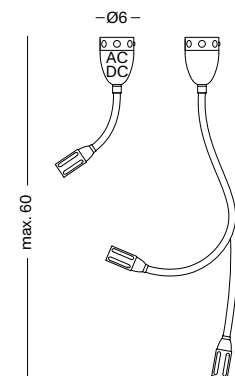

EUR	+19%
Z-BWL1-P	phasendimmbar phase-cut dimming	293,28	349,00
Z-BWL1-S	Tastdimmer am Sockel base dimmer switch	293,28	349,00
Z-BWL1-C	Casambi steuerbar Casambi control	461,34	549,00
Z-BWL2-P	phasendimmbar phase-cut dimming	335,29	399,00
Z-BWL2-S	Tastdimmer am Sockel base dimmer switch	335,29	399,00
Z-BWL2-C	Casambi steuerbar Casambi control	503,36	599,00
-XX -XXX			
-KA	Leuchte Aluminium light aluminium		
-KS	Leuchtel schwarz light black	+84,03	+100,00
-FA	Flexwelle Aluminium flexible shaft aluminium		
-FTS	Flexwelle Textil schwarz flexible shaft textile black		
-FTR	Flexwelle Textil rot flexible shaft textile red		
-FTW	Flexwelle Textil weiß flexible shaft textile white		
-FTA	Flexwelle Textil anthrazit flexible shaft textile anthracite		
-FTG	Flexwelle Textil grün flexible shaft textile green		
-FTB	Flexwelle Textil blau flexible shaft textile blue		
-FTU	Flexwelle Textil braun flexible shaft textile brown		
-FTSO	Flexwelle Textil Sonderfarbe flexible shaft special color	+42,02	+50,00

OPTIONAL		EUR	+19%
SCHUKO-230V	Zuleitung mit Schuko Stecker power lead with schuko plug	24,37	29,00
SCHWEIZ-230V	Zuleitung mit Schweiz Stecker power lead with swiss plug	24,37	29,00