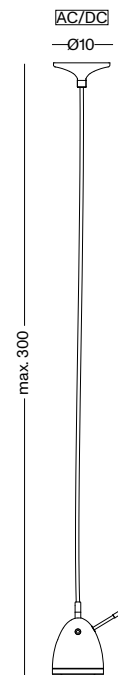

YLUX-MPL

PENDEL PENDANT

Pendelleuchte mit Leuchtkopf und Sockel aus Aluminium / 50–100° stufenlos einstellbarer Abstrahlwinkel durch Glaslinsenoptik / optional 20° Abstrahlwinkel durch Doppellinsensystem / Leuchtkopf 45° neigbar / flexible Pendelleitung 300 cm mit farbigem Textilüberzug / wahlweise dimmbar über Drehdimmer, Phase, Dali, 1-10V, Push oder Casambi / Netzteil innerhalb Sockel / Montage über Unterputzdose möglich

pendant light with lamp head made of aluminium / glass lens optics with 50–100° infinitely focusable angle beam / optional 20° angle beam by double lense system / 45° tiltable lamp head / flexible pendant lead 300 cm with colored textile coating / optional dimmable by rotary dimmer switch, phase-cut, Dali, 1-10V, Push or Casambi / power supply inside base / flush-mounting installation possible

		EUR	+19%
Y-MPL	-X -XXX -XXX		
-P	steuerbar über Phasendimmer phase-cut dimming	671,43	799,00
-S	steuerbar über 1–10 V / Push dimmbar 1-10V / Push dimming	671,43	799,00
-D	steuerbar über Dali Dali control	671,43	799,00
-C	steuerbar über Casambi Casambi control	839,49	999,00
-KP	Kopf und Sockel Aluminium head and base aluminium		
-KSM	Kopf und Sockel schwarz matt head and base black matt		
-KWM	Kopf und Sockel weiß matt head and base white matt		
-PTS	Pendelkabel Textil schwarz pendant lead textile black		
-PTR	Pendelkabel Textil rot pendant lead textile red		
-PTW	Pendelkabel Textil weiß pendant lead textile white		
SPECIAL		EUR	+19%
BLACK EDITION	NEW Kopf, Leuchtschirm, Stellhebel, Korpus schwarz matt head, fluoroscope, rotary dimmer, corpus black matt	+126,05	+150,00
OPTIONAL		EUR	+19%
	Linse für 20° Abstrahlwinkel lense for 20° beam angle	+41,18	+49,00
	Soft Fokus Filter (nicht für 20° Linse) soft focus filter (not for 20° lense)	+24,37	+29,00