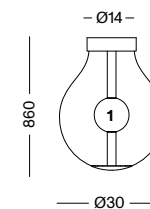

NEW SCOOP

TISCH TABLE

Tischleuchte Standleuchte mit mundgeblasenen Glaskugeln in klar, opal oder farbig / Stab aus poliertem Edelstahl / Kugeln aus opalem Glas für homogene Lichtverteilung / Standfuß aus verchromtem Aluminium / transparente Zuleitung / Netzteil im Standfuß / mit Schnurschalter

Individuelle Fertigung - Lieferzeit auf Anfrage

table luminaire with mouthblown glass spheres in clear, opal or coloured / rod of polished stainless steel / spheres of opal glass for homogeneous light distribution / standing of chrome-plated aluminium / transparent supply cable / power supply unit in standing / with cord switch

Individual production - delivery time on demand

		EUR	+19%
SC-1TL-S	-XX steuerbar über Schnurschalter cord switch	1.007,56	1.199,00
	-1C kristallklar crystal clear		
	-1W weiß white		
	-1G grau grey		
	-1Y gelb yellow		
	-1A amethyst violett amethyst violet		
	-1B montanblau montane blue		

NEW SCOOP

WAND/DECKE WALL/CEILING

Wandleuchte Standleuchte mit mundgeblasenen Glaskugeln in klar, opal oder farbig / Stab aus poliertem Edelstahl / Kugeln aus opalem Glas für homogene Lichtverteilung / Sockel aus verchromtem Aluminium / Netzteil im Standfuß / phasendimmbar (Dimmer mit geringer Leistung erforderlich)

Individuelle Fertigung - Lieferzeit auf Anfrage

wall luminaire with mouthblown glass spheres in clear, opal or coloured / rod of polished stainless steel / spheres of opal glass for homogeneous light distribution / base of chrome-plated aluminium / power supply unit in standing / phase dimmable (low power dimmer necessary)

Individual production - delivery time on demand