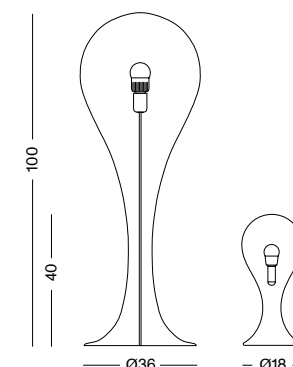

LIQUIDLIGHT-DROP-4

STAND STAND

Standleuchte aus weißem PE / transparente Zuleitung 250cm mit SCHUKO Stecker / Leuchtmittel E14 (DROP-4S) und E27 (DROP-4L) / Betrieb 220V (110V auf Anfrage) / Zuleitung mit Schnurschalter (DROP-4s) und Schnurdimmer (DROP-4L) / Lieferung exklusive Leuchtmittel / Casambi auf Anfrage

floor light in white PE / transparent lead 250cm with SCHUKO plug / lamps E14 (DROP-4S) and E27 (DROP-4L) / operation 220V (110V on demand) / power lead with switch (DROP-4S) and dimmer switch (DROP-4L) / delivery exclusive lamps / Casambi on demand

		EUR	+19%
DR-4S	mit Schnurschalter with lead switch	209,24	249,00

DR-4L	mit Schnurdimmer with lead dimmer switch	503,36	599,00
DR-4L-IP44	IP44 ohne Schalter IP44 without switch	503,36	599,00

ADDITIONAL DROP-4S		EUR	+19%
	E14 opal, 5W, 470lm, 2.800K, CRI >80, 220V, Ø45mm, dimmbar	15,04	17,90
	E14 opal, 5W, 470lm, 2.800K, CRI >80, 220V, Ø45mm, dimmable		
	E14 opal, 8.5W, 1.055lm, 2.800K, CRI >80, 220V, Ø40mm	15,04	17,90
	E14 opal, 6.5W, 1.055lm, 2.800K, CRI >80, 220V, Ø40mm		

ADDITIONAL DROP-4L		EUR	+19%
	E27 opal, 6W, 806lm, 2.700K, CRI >80, 220V, Ø45mm, dimmbar	16,72	19,90
	E27 opal, 6W, 806lm, 2.700K, CRI >80, 220V, Ø45mm, dimmable