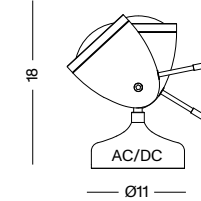

NEW
NEUER SOCKEL
NEW BASE