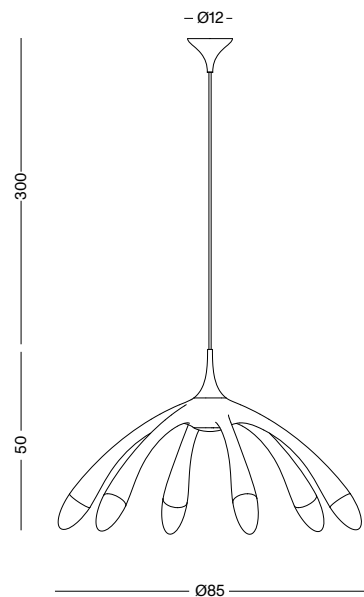

NEW SATELLITE

PENDEL PENDANT

Kronleuchter mit 6 Leuchtenarmen aus Aluminium / mundgeblasene opale Glasschirme / textiles Pendelkabel 300cm / 230V LED Leuchtmittel (wechselbar) / phasendimmbar oder mit Casambi Steuerung

chandelier with 6 light arms in aluminium / mouth blown opal glass shades / textile pendant lead 300cm / 230V LED (changeable) / phase-cut dimming or Casambi control

			EUR	+19%
SA-PLD-P		phasendimmbar phase-cut dimming	1.679,83	1.999,00
SA-PLD-C	-XXX -XXX	Casambi steuerbar Casambi control	1.847,90	2.199,00
	-AP	Alu poliert alu polished		
	-SM	schwarz seidenmatt black semi-gloss		
	-WM	weiß seidenmatt white semi-gloss		
	-OM	gold seidenmatt gold semi-gloss		
	-BM	beige seidenmatt beige semi-gloss		
	-GM	grau seidenmatt grey semi-gloss		
	-SO	Wunschfarbe nach RAL desired color RAL	+503,36	+599,00
	-PTR	Pendelkabel Textil rot pendant lead textile red		
	-PTS	Pendelkabel Textil schwarz pendant lead textile black		
	-PTW	Pendelkabel Textil weiß pendant lead textile white