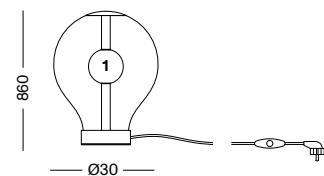

NEW SCOOP

TISCH TABLE

Tischleuchte Standleuchte mit mundgeblasenen Glaskugeln in klar, opal oder farbig / Stab aus poliertem Edelstahl / Kugeln aus opalem Glas für homogene Lichtverteilung / Standfuß aus verchromtem Aluminium / transparente Zuleitung / Netzteil im Standfuß / mit Schnurschalter

Individuelle Fertigung - Lieferzeit auf Anfrage

table luminaire with mouthblown glass spheres in clear, opal or coloured / rod of polished stainless steel / spheres of opal glass for homogeneous light distribution / standing of chrome-plated aluminium / transparent supply cable / power supply unit in standing / with cord switch

Individual production - delivery time on demand

		EUR	+19%
SC-1TL-S	-XX steuerbar über Schnurschalter cord switch	1.007,56	1.199,00
	-1C kristallklar crystal clear		
	-1W weiß white		
	-1G grau grey		
	-1Y gelb yellow		
	-1A amethyst violett amethyst violet		
	-1B montanblau montane blue		

NEW SCOOP

WAND/DECKE WALL/CEILING

Wandleuchte Standleuchte mit mundgeblasenen Glaskugeln in klar, opal oder farbig / Stab aus poliertem Edelstahl / Kugeln aus opalem Glas für homogene Lichtverteilung / Sockel aus verchromtem Aluminium / Netzteil im Standfuß / phasendimmbar (Dimmer mit geringer Leistung erforderlich)

Individuelle Fertigung - Lieferzeit auf Anfrage

wall luminaire with mouthblown glass spheres in clear, opal or coloured / rod of polished stainless steel / spheres of opal glass for homogeneous light distribution / base of chrome-plated aluminium / power supply unit in standing / phase dimmable (low power dimmer necessary)

Individual production - delivery time on demand