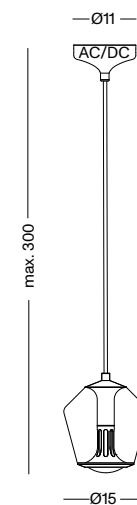

NEW ETHICS-PL
PENDEL PENDANT

Pendelleuchte aus Aluminium mit Glasschirm / Leuchtkopf mit direkter und indirekter Lichtquelle / axiale mit Glaslinsenoptik bei 75° Abstrahlwinkel / radiale Lichtquelle für indirekte Beleuchtung im Glasschirm / Netzteil innerhalb Sockel / wahlweise dimmbar über Phase, Dali, oder Casambi / Pendelkabel 300 cm Textil schwarz

pendant light made of aluminium with glass shade / lamp head with direct and indirect LED light source / axial glass lens optics with 75° angle beam / radial lighting at glass shade / transformer inside base / optional dimmable by phase-cut, Dali, or Casambi / pendant lead 300 cm textile black

		EUR	+19%
E-PL	-XX		
	-P	587,39	699,00
	-D	587,39	699,00
	-C1	755,46	899,00
	-C2	923,53	1.099,00

LEDs zusammen steuerbar über phasendimmbares Netzteil
LEDs together controllable by phase-cut dimming transformer

LEDs zusammen steuerbar über DALI Netzteil
LEDs together controllable by DALI transformer

LEDs zusammen steuerbar über phasendimmbares Netzteil und Casambi Modul
LEDs together controllable by phase-cut dimming transformer and Casambi module

LEDs getrennt steuerbar über Casambi Netzteil
LEDs separately controllable by Casambi transformer

NEW ETHICS-GPL
PENDEL PENDANT

Pendelleuchte aus Aluminium mit Glasschirm / Leuchtkopf mit direkter und indirekter Lichtquelle / axiale mit Glaslinsenoptik bei 75° Abstrahlwinkel / radiale Lichtquelle für indirekte Beleuchtung im Glasschirm / Netzteil innerhalb Sockel / wahlweise dimmbar über Phase, Dali, oder Casambi / Pendelkabel 300 cm Textil schwarz