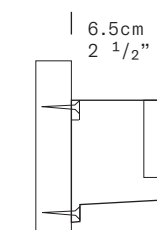

WALL BRACKET B-LARGE