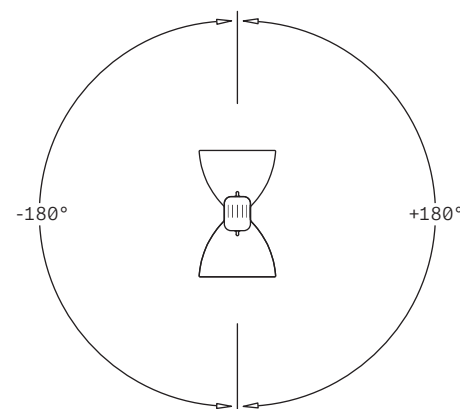

TYPE Grip lamp

ENVIRONMENT Indoor

MATERIALS Aluminum

FINISHES Matte structure and diffuser in the following colors: white, black, amaranth red, mica blue, sablé grey and rust brown.

DIMENSIONS Diffuser: $\varnothing 41\text{cm}$ h43cm [$\varnothing 16 \frac{1}{8}"$ h16 $\frac{7}{8}"$]
Cable length: 500cm [$196 \frac{7}{8}"$] + 150cm [59"] push dimmer

LIGHT SOURCE LED 1 x 45W 66911m 3000K or 64331m
2700K CRI ≥ 90 (user replaceable)
MacAdam 3-step

LIGHT SOURCE FOR US AND CANADA 1 x 37W 56231m 3000K or 54051m
2700K CRI ≥ 90 (user replaceable)
MacAdam 3-step

CONTROL Dimmer on cord (push-dim)

SUPER CLAMP Clamp width (round tube): minimum $\varnothing 1.3\text{cm}$ [$\varnothing 2 \frac{1}{8}"$], maximum $\varnothing 5.5\text{cm}$ [$\varnothing 2 \frac{1}{2}"$]
(can also be used on fl

MARKING DRY LOCATION