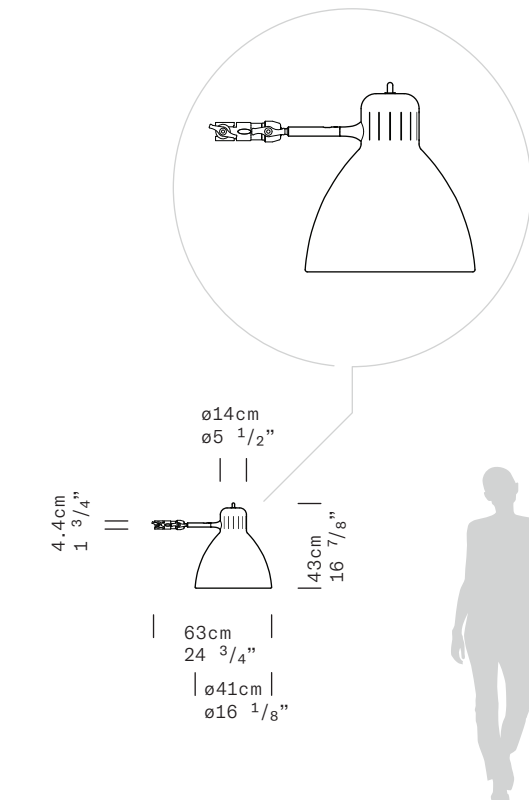

TYPE Grip lamp

ENVIRONMENT Indoor

MATERIALS Aluminum

FINISHES Matte structure and diffuser in the following colors: white, black, amaranth red, mica blue, sablé grey and rust brown.

DIMENSIONS Diffuser: $\varnothing 41\text{cm}$ h43cm [$\varnothing 16 \frac{1}{8}"$ h16 $\frac{7}{8}"$]
Cable length: 500cm [$196 \frac{7}{8}"$] + 150cm [59"] push dimmer

LIGHT SOURCE LED 1 x 45W 66911m 3000K or 64331m
2700K CRI ≥ 90 (user replaceable)
MacAdam 3-step

LIGHT SOURCE FOR US AND CANADA 1 x 37W 56231m 3000K or 54051m
2700K CRI ≥ 90 (user replaceable)
MacAdam 3-step

CONTROL Dimmer on cord (push-dim)

SUPER CLAMP Clamp width (round tube): minimum $\varnothing 1.3\text{cm}$ [$\varnothing 2 \frac{1}{8}"$], maximum $\varnothing 5.5\text{cm}$ [$\varnothing 2 \frac{1}{2}"$]
(can also be used on fl

MARKING DRY LOCATION