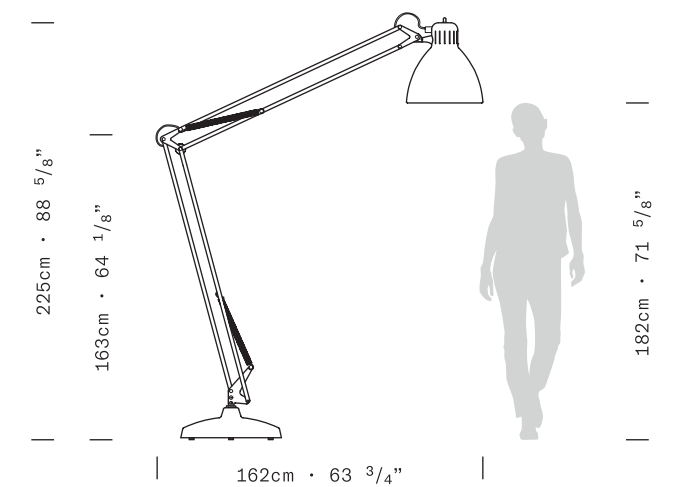

La novità della famiglia JJ. Lampada da terra realizzata in alluminio laccato opaco con base in acciaio coordinata in tinta. Disponibile in sei differenti varianti colore: bianco, nero, rosso amaranto, blu mica, grigio sablé e marrone ruggine. L'interno laccato del diffusore è di colore bianco. Vernice per esterni, massima protezione dai raggi UV utilizzata su entrambe le versioni indoor ed outdoor. Colori custom disponibili su richiesta. Sorgente luminosa LED dimmerabile (LED sostituibile dall'utente). Versione dimmer su cavo (push-dim) o con tecnologia wireless CASAMBI® Smart Lighting Control.

TYPE Floor Lamp

ENVIRONMENT Indoor

MATERIALS Aluminum, steel base

FINISHES Matte structure and diffuser in the following colors: white, black, amaranth red, mica blue, sablé grey and rust brown.

DIMENSIONS Diffuser: ø41cm h43cm [ø16 1/8" h16 7/8"]
Base: ø54cm [ø21 1/4"]
Structure: maximum height 315cm [124"]
maximum outreach 295cm [115 3/4"]
Cable length: 350cm (137 3/4")

LIGHT SOURCE LED 1 x 45W 6691lm 3000K or 64331m
2700K CRI≥90 (user replaceable)
MacAdam 3-step

LIGHT SOURCE FOR US AND CANADA LED 1 x 37W 5623lm 3000K or 54051m
2700K CRI≥90 (user replaceable)
MacAdam 3-step

CONTROL Dimmer on cord (push-dim) or
Wireless CASAMBI® Smart Lighting Control

ON REQUEST Custom colors

MARKING DRY LOCATION