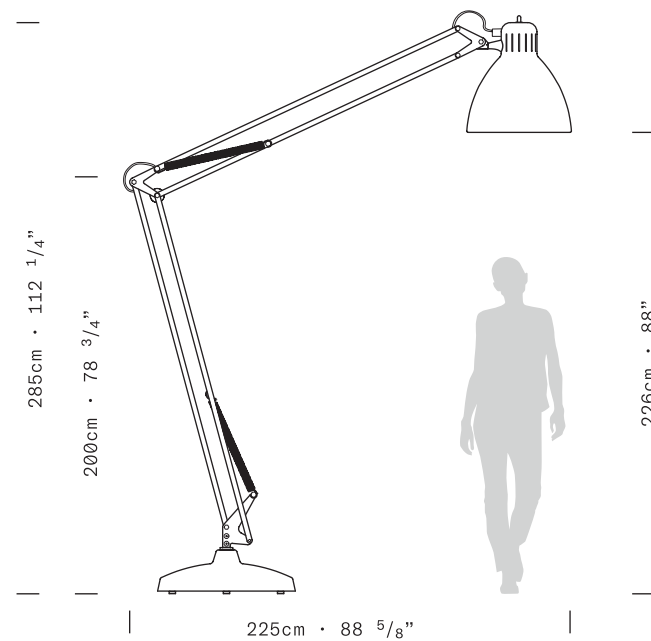

Lampada da terra di grandi dimensioni, realizzata in alluminio laccato opaco con base in acciaio coordinata in tinta. Disponibile in sei differenti varianti colore: bianco, nero, rosso amaranto, blu mica, grigio sablé e marrone ruggine. L'interno laccato del diffusore è di colore bianco. Vernice per esterni, massima protezione dai raggi UV utilizzata su entrambe le versioni indoor ed outdoor. Colori custom disponibili su richiesta. Sorgente luminosa LED dimmerabile (LED sostituibile dall'utente). Versione dimmer su cavo (push-dim) o con tecnologia wireless CASAMBI® Smart Lighting Control.

TYPE Floor Lamp

ENVIRONMENT Indoor

MATERIALS Aluminum, steel base

FINISHES Matte structure and diffuser in the following colors: white, black, amaranth red, mica blue, sablé grey and rust brown.

DIMENSIONS Diffuser: ø56cm h59cm [ø22" h23 1/4"]
Base: ø74cm [ø29 1/8"]
Structure: maximum height 420cm [165 3/8"]
maximum outreach 385cm [151 3/8"]
Cable length: 350cm (137 3/4")

LIGHT SOURCE LED 1 x 45W 6691lm 3000K or 64331m
2700K CRI≥90 (user replaceable)
MacAdam 3-step

LIGHT SOURCE FOR US AND CANADA LED 1 x 37W 5623lm 3000K or 54051m
2700K CRI≥90 (user replaceable)
MacAdam 3-step

CONTROL Dimmer on cord (push-dim) or
Wireless CASAMBI® Smart Lighting Control

ON REQUEST Custom colors

MARKING DRY LOCATION