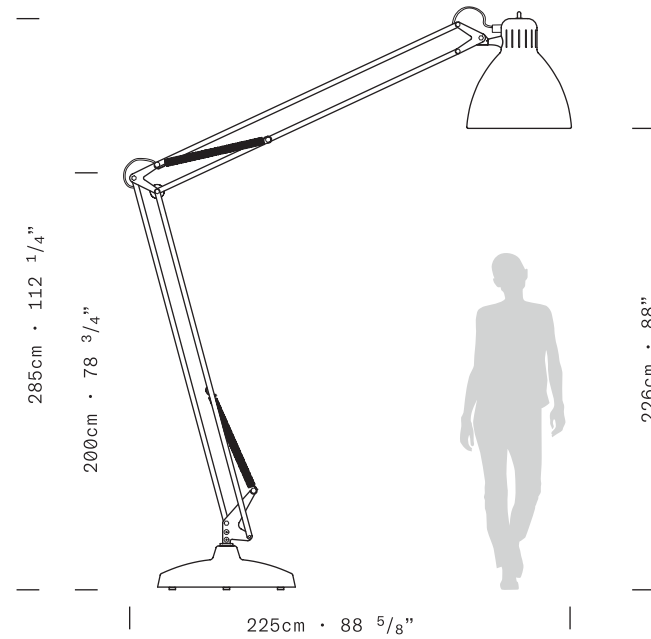

JJ GREAT - Floor Outdoor

LEUCOS Design Lab, 2005 - upgraded LED 2020

Large scale, matte lacquered, aluminum floor lamp. Available in six colors options with outdoor grade finish for maximum UV protection on both outdoor and indoor versions: white, black, amaranth red, mica blue, sablé grey and rust brown with matching steel base. Interior of the diffuser in white lacquer. Custom colors available upon request. Dimmable LED light source (user replaceable) with wireless CASAMBI® Smart Lighting Control.

Lampada da terra di grandi dimensioni, realizzata in alluminio laccato opaco con base in acciaio coordinata in tinta. Disponibile in sei differenti varianti colore: bianco, nero, rosso amaranto, blu mica, grigio sablé e marrone ruggine. L'interno laccato del diffusore è di colore bianco. Vernice per esterni, massima protezione dai raggi UV utilizzata su entrambe le versioni indoor ed outdoor. Colori custom disponibili su richiesta. Sorgente luminosa LED dimmerabile (LED sostituibile dall'utente) con tecnologia wireless CASAMBI® Smart Lighting Control.