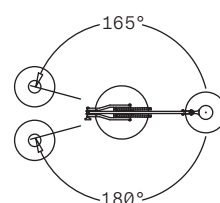

JJ MID - Floor lamp

LEUCOS Design Lab, 2013 - upgraded LED 2021

Floor lamp in matte lacquered steel with aluminum diffuser. Orientable arms and diffuser. Available in six colors options with outdoor grade finish for maximum UV protection: white, black, amaranth red, mica blue, sablé grey and rust brown. Interior of the diffuser in white lacquer. Available in E27 (on-off) or dimmable integrated LED (user replaceable) with "touch-dimmer" on diffuser.

Lampada da terra, realizzata in acciaio con diffusore in alluminio e laccata opaco, base coordinata in tinta. Bracci e diffusore orientabili. Disponibile nei colori: bianco, nero, rosso amaranto, blu mica, grigio sablé e marrone ruggine. L'interno laccato del diffusore è di colore bianco. Vernice per esterni, massima protezione dai raggi UV. Disponibile in versione E27 (on-off) o sorgente LED dimmerabile con "touch-dimmer" sul diffusore (LED sostituibile dall'utente).

85cm
33 1/2"
ø27.5cm
ø10 7/8"

TYPE	Floor lamp
ENVIRONMENT	Indoor
MATERIALS	Steel, aluminum diffuser and base
FINISHES	Available in the following colors: white, black, amaranth red, mica blue, sablé grey and rust brown.
DIMENSIONS	Diffuser: ø22cm h22cm [ø8 5/8" h8 5/8"] Base: ø27.5cm [ø10 7/8"] Structure: maximum height 185cm [72 7/8"] maximum outreach 135cm [53 1/8"] Cable length: 220cm (86 5/8")
LIGHT SOURCE	LED 1 x 13W 1600lm 3000K or 1490lm 2700K CRI≥90 (user replaceable) E27 1 x 10W Retrofi
LIGHT SOURCE FOR US AND CANADA	LED 1 x 13W 1600lm 3000K or 1490lm 2700K CRI≥90 (user replaceable)
CONTROL	LED: touch dimmer (on diffuser) E27: on-off (on diffuser)
ACCESSORIES	-
MARKING	DRY LOCATION

JJ MID - Wall lamp

LEUCOS Design Lab, 2021