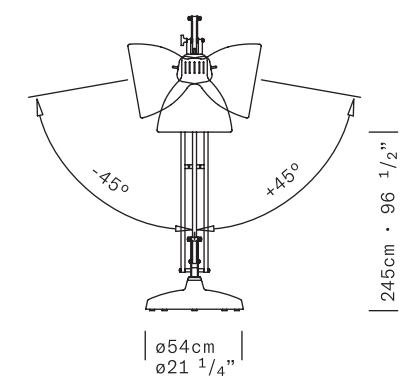

La novità della famiglia JJ. Lampada da terra realizzata in alluminio laccato opaco con base in acciaio coordinata in tinta. Disponibile in sei differenti varianti colore: bianco, nero, rosso amaranto, blu mica, grigio sablé e marrone ruggine. L'interno laccato del diffusore è di colore bianco. Vernice per esterni, massima protezione dai raggi UV utilizzata su entrambe le versioni indoor ed outdoor. Colori custom disponibili su richiesta. Sorgente luminosa LED dimmerabile (LED sostituibile dall'utente). Versione dimmer su cavo (push-dim) o con tecnologia wireless CASAMBI® Smart Lighting Control.

TYPE Floor Lamp

ENVIRONMENT Indoor

MATERIALS Aluminum, steel base

FINISHES Matte structure and diffuser in the following colors: white, black, amaranth red, mica blue, sablé grey and rust brown.

DIMENSIONS Diffuser: ø41cm h43cm [ø16 1/8" h16 7/8"]
Base: ø54cm [ø21 1/4"]
Structure: maximum height 315cm [124"]
maximum outreach 295cm [115 3/4"]
Cable length: 350cm (137 3/4")

LIGHT SOURCE LED 1 x 45W 6691lm 3000K or 64331m
2700K CRI≥90 (user replaceable)
MacAdam 3-step

LIGHT SOURCE FOR US AND CANADA LED 1 x 37W 5623lm 3000K or 54051m
2700K CRI≥90 (user replaceable)
MacAdam 3-step

CONTROL Dimmer on cord (push-dim) or
Wireless CASAMBI® Smart Lighting Control

ON REQUEST Custom colors

MARKING DRY LOCATION