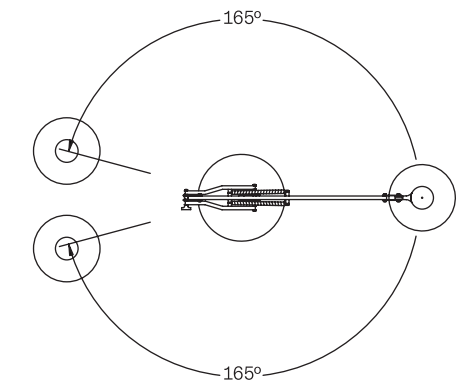

TYPE	Floor Lamp
ENVIRONMENT	Outdoor
MATERIALS	Aluminum, steel base
FINISHES	Matte structure and diffuser in the following colors: white, black, amaranth red, mica blue, sablé grey and rust brown.
DIMENSIONS	Diffuser: ø41cm h43cm [ø16 1/8" h16 7/8"] Base: ø54cm [ø21 1/4"] Structure: maximum height 315cm [124"] maximum outreach 295cm [115 3/4"] Cable length: 300cm (118 1/8")
LIGHT SOURCE	LED 1 x 45W 6691lm 3000K or 64331m 2700K CRI≥90 (user replaceable) MacAdam 3-step
LIGHT SOURCE FOR US AND CANADA	LED 1 x 37W 56231m 3000K or 54051m 2700K CRI≥90 (user replaceable) MacAdam 3-step
CONTROL	Wireless CASAMBI® Smart Lighting Control
ON REQUEST	Custom colors
MARKING	DAMP LOCATION WET LOCATION