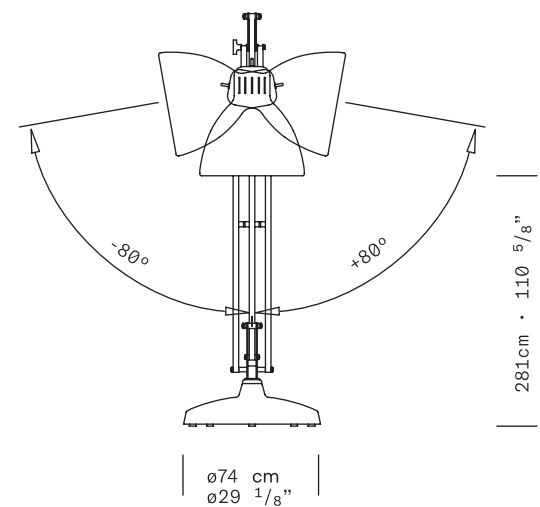

TYPE	Floor Lamp
ENVIRONMENT	Outdoor
MATERIALS	Aluminum, steel base
FINISHES	Matte structure and diffuser in the following colors: white, black, amaranth red, mica blue, sablé grey and rust brown.
DIMENSIONS	Diffuser: ø56cm h59cm [ø22" h23 1/4"] Base: ø74cm [ø29 1/8"] Structure: maximum height 420cm [165 3/8"] maximum outreach 385cm [151 3/8"] Cable length: 300cm (118 1/8")
LIGHT SOURCE	LED 1 x 45W 6691lm 3000K or 64331m 2700K CRI≥90 (user replaceable) MacAdam 3-step
LIGHT SOURCE FOR US AND CANADA	LED 1 x 37W 56231m 3000K or 54051m 2700K CRI≥90 (user replaceable) MacAdam 3-step
CONTROL	Wireless CASAMBI® Smart Lighting Control
ON REQUEST	Custom colors
MARKING	DAMP LOCATION WET LOCATION