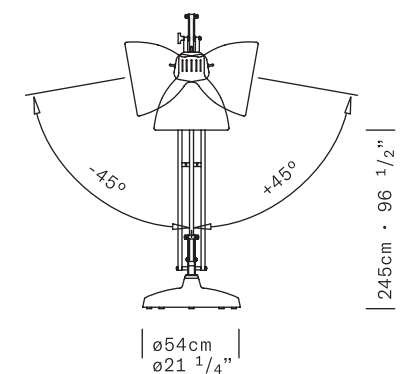

TYPE	Floor Lamp
ENVIRONMENT	Outdoor
MATERIALS	Aluminum, steel base
FINISHES	Matte structure and diffuser in the following colors: white, black, amaranth red, mica blue, sablé grey and rust brown.
DIMENSIONS	Diffuser: ø41cm h43cm [ø16 1/8" h16 7/8"] Base: ø54cm [ø21 1/4"] Structure: maximum height 315cm [124"] maximum outreach 295cm [115 3/4"] Cable length: 300cm (118 1/8")
LIGHT SOURCE	LED 1 x 45W 6691lm 3000K or 64331m 2700K CRI≥90 (user replaceable) MacAdam 3-step
LIGHT SOURCE FOR US AND CANADA	LED 1 x 37W 56231m 3000K or 54051m 2700K CRI≥90 (user replaceable) MacAdam 3-step
CONTROL	Wireless CASAMBI® Smart Lighting Control
ON REQUEST	Custom colors
MARKING	DAMP LOCATION WET LOCATION