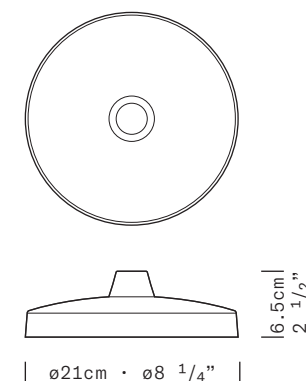

JJ SMALL

LEUCOS Design Lab, 1937 - upgraded LED 2021

Table and wall lamp in matte lacquered steel with aluminum diffuser. Orientable arms and diffuser. Available in six colors options with outdoor grade finish for maximum UV protection: white, black, amaranth red, mica blue, sablé grey and rust brown. Interior of the diffuser in white lacquer. Available in E27 (on-off) or dimmable integrated LED (user replaceable) with "touch-dimmer" on diffuser. Available with a base, table clamp, fixed support or wall support.

Lampada da tavolo e da parete, realizzata in acciaio con diffusore in alluminio e laccata opaco. Bracci e diffusore orientabili. Disponibile nei colori: bianco, nero, rosso amaranto, blu mica, grigio sablé e marrone ruggine. L'interno laccato del diffusore è di colore bianco. Vernice per esterni, massima protezione dai raggi UV. Disponibile in versione E27 (on-off) o sorgente LED dimmerabile con "touch-dimmer" sul diffusore (LED sostituibile dall'utente). Disponibile con base, morsetto da tavolo, supporto fisso ed attacco a parete.

TYPE	Table and Wall lamp
ENVIRONMENT	Indoor
MATERIALS	Steel, aluminum diffuser
FINISHES	Available in the following colors: white, black, amaranth red, mica blue, sablé grey and rust brown.
DIMENSIONS	Diffuser: $\phi 16\text{cm}$ h18cm [$\phi 6 \frac{1}{4}''$ h7 $\frac{1}{8}''$] Structure: minimum height 50cm [$16 \frac{5}{8}''$] maximum outreach 115cm [$45 \frac{1}{4}''$] Cable length: 200cm (78 $\frac{3}{4}''$)
LIGHT SOURCE	LED 1 x 13W 1600lm 3000K CRI$\geq$90 (user replaceable) E27 1 x 10W Retrofi
LIGHT SOURCE FOR US AND CANADA	LED 1 x 13W 1600lm 3000K CRI$\geq$90 (user replaceable)
CONTROL	LED: touch dimmer (on diffuser) E27: on-off (on diffuser)
MARKING	DRY LOCATION

JJ SMALL - Accessories