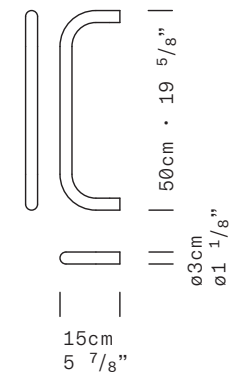

JJ BIG - Grip Accessories

The new JJ BIG - Grip allows different applications thanks to the included "Super Clamp" (an attachment that allows you to connect the lamp to a wide range of locations with either round and rectilinear profiles) and using design accessories such as "Autopole" (extendable floor-ceiling tension column in anodized aluminum) and the "Grip Mount" (wall/ceiling attachment in polished anodized aluminum). In November 2009, the Committee of Architecture and Design of New York's Museum of Modern Art (MoMA) added "Autopole" and "Super Clamp" to their design permanent collection.

La nuova JJ BIG - Grip consente diverse applicazioni grazie al connettore in dotazione "Super Clamp" (connettore che permette di collocare la lampada in un'ampia gamma di posizioni sia su superfici tonde che piane) e di utilizzarla con accessori di design quali "Autopole" (asta estensibile terra-soffitto in alluminio anodizzato) ed "Grip Mount" (attacco a parete/soffitto in alluminio anodizzato lucido). Nel novembre 2009, il Comitato di Architettura e Design del Museo di Arte Moderna (MoMA) di New York ha deciso di aggiungere Autopole e Super Clamp alla sua collezione permanente.

GRIP MOUNT Wall/ceiling attachment in polished anodized aluminum:
grip mount 50: 50cm [19 5/8"]
grip mount 120: 120cm [47 1/4"]

AUTOPOLE Extendable fl
in anodized aluminum

GRIP MOUNT
L50CM [19 5/8"]