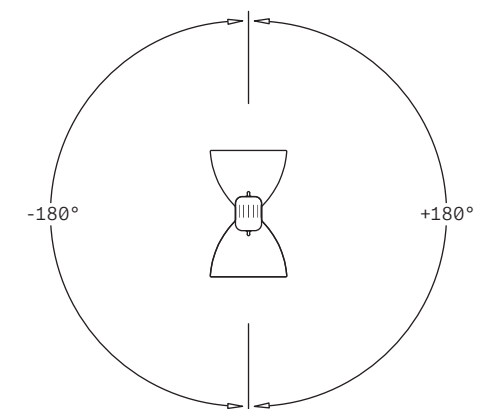

TYPE Grip lamp

ENVIRONMENT Outdoor

MATERIALS Aluminum

FINISHES Matte structure and diffuser in the following colors: white, black, amaranth red, mica blue, sablé grey and rust brown.

DIMENSIONS Diffuser: $\varnothing 41\text{cm}$ h43cm [$\varnothing 16 \frac{1}{8}"$ h16 $\frac{7}{8}"$]
Cable length: 500cm [$196 \frac{7}{8}"$]

LIGHT SOURCE LED 1 x 45W 66911m 3000K or 64331m
2700K CRI ≥ 90 (user replaceable)
MacAdam 3-step

LIGHT SOURCE FOR US AND CANADA 1 x 37W 56231m 3000K or 54051m
2700K CRI ≥ 90 (user replaceable)
MacAdam 3-step

CONTROL Wireless CASAMBI® Smart Light Control

SUPER CLAMP Clamp width (round tube): minimum $\varnothing 1.3\text{cm}$ [$\varnothing 2 \frac{1}{8}"$], maximum $\varnothing 5.5\text{cm}$ [$\varnothing 2 \frac{1}{2}"$]
(can also be used on fl
at surfaces)

MARKING DAMP LOCATION WET LOCATION