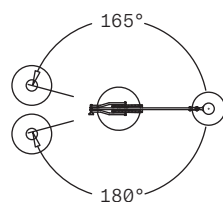

JJ SMALL

LEUCOS Design Lab, 1937 - upgraded LED 2021

Table and wall lamp in matte lacquered steel with aluminum diffuser. Orientable arms and diffuser. Available in six colors options with outdoor grade finish for maximum UV protection: white, black, amaranth red, mica blue, sablé grey and rust brown. Interior of the diffuser in white lacquer. Available in E27 (on-off) or dimmable integrated LED (user replaceable) with "touch-dimmer" on diffuser. Available with a base, table clamp, fixed support or wall support.

Lampada da tavolo e da parete, realizzata in acciaio con diffusore in alluminio e laccata opaco. Bracci e diffusore orientabili. Disponibile nei colori: bianco, nero, rosso amaranto, blu mica, grigio sablé e marrone ruggine. L'interno laccato del diffusore è di colore bianco. Vernice per esterni, massima protezione dai raggi UV. Disponibile in versione E27 (on-off) o sorgente LED dimmerabile con "touch-dimmer" sul diffusore (LED sostituibile dall'utente). Disponibile con base, morsetto da tavolo, supporto fisso ed attacco a parete.