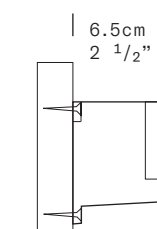

WALL BRACKET B-LARGE