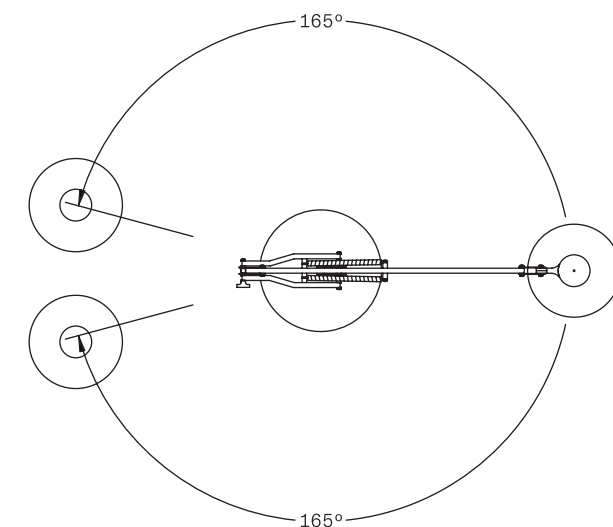

TYPE	Floor Lamp
ENVIRONMENT	Outdoor
MATERIALS	Aluminum, steel base
FINISHES	Matte structure and diffuser in the following colors: white, black, amaranth red, mica blue, sablé grey and rust brown.
DIMENSIONS	Diffuser: ø56cm h59cm [ø22" h23 1/4"] Base: ø74cm [ø29 1/8"] Structure: maximum height 420cm [165 3/8"] maximum outreach 385cm [151 3/8"] Cable length: 300cm (118 1/8")
LIGHT SOURCE	LED 1 x 45W 6691lm 3000K or 64331m 2700K CRI≥90 (user replaceable) MacAdam 3-step
LIGHT SOURCE FOR US AND CANADA	LED 1 x 37W 56231m 3000K or 54051m 2700K CRI≥90 (user replaceable) MacAdam 3-step
CONTROL	Wireless CASAMBI® Smart Lighting Control
ON REQUEST	Custom colors
MARKING	DAMP LOCATION WET LOCATION