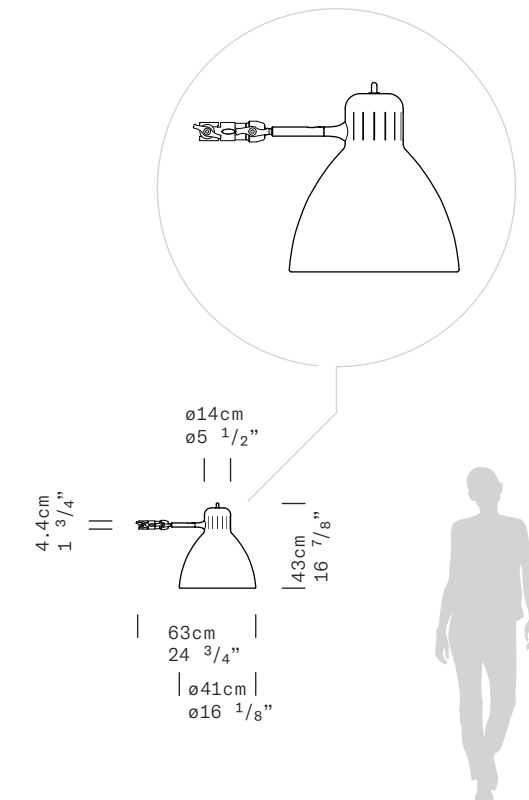

TYPE Grip lamp

ENVIRONMENT Outdoor

MATERIALS Aluminum

FINISHES Matte structure and diffuser in the following colors: white, black, amaranth red, mica blue, sablé grey and rust brown.

DIMENSIONS Diffuser: $\varnothing 41\text{cm}$ h43cm [$\varnothing 16 \frac{1}{8}"$ h16 $\frac{7}{8}"$]
Cable length: 500cm [$196 \frac{7}{8}"$]

LIGHT SOURCE LED 1 x 45W 66911m 3000K or 64331m
2700K CRI ≥ 90 (user replaceable)
MacAdam 3-step

LIGHT SOURCE FOR US AND CANADA 1 x 37W 56231m 3000K or 54051m
2700K CRI ≥ 90 (user replaceable)
MacAdam 3-step

CONTROL Wireless CASAMBI® Smart Light Control

SUPER CLAMP Clamp width (round tube): minimum $\varnothing 1.3\text{cm}$ [$\varnothing 2 \frac{1}{8}"$], maximum $\varnothing 5.5\text{cm}$ [$\varnothing 2 \frac{1}{2}"$]
(can also be used on fl
at surfaces)

MARKING DAMP LOCATION WET LOCATION