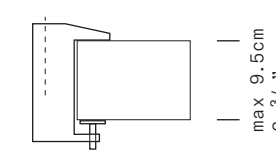

TABLE CLAMP A-LUNGO