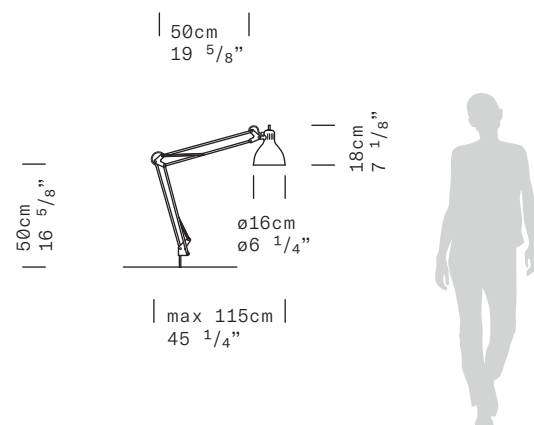

JJ SMALL

LEUCOS Design Lab, 1937 - upgraded LED 2021

Table and wall lamp in matte lacquered steel with aluminum diffuser. Orientable arms and diffuser. Available in six colors options with outdoor grade finish for maximum UV protection: white, black, amaranth red, mica blue, sablé grey and rust brown. Interior of the diffuser in white lacquer. Available in E27 (on-off) or dimmable integrated LED (user replaceable) with "touch-dimmer" on diffuser. Available with a base, table clamp, fixed support or wall support.

Lampada da tavolo e da parete, realizzata in acciaio con diffusore in alluminio e laccata opaco. Bracci e diffusore orientabili. Disponibile nei colori: bianco, nero, rosso amaranto, blu mica, grigio sablé e marrone ruggine. L'interno laccato del diffusore è di colore bianco. Vernice per esterni, massima protezione dai raggi UV. Disponibile in versione E27 (on-off) o sorgente LED dimmerabile con "touch-dimmer" sul diffusore (LED sostituibile dall'utente). Disponibile con base, morsetto da tavolo, supporto fisso ed attacco a parete.

TYPE	Table and Wall lamp
ENVIRONMENT	Indoor
MATERIALS	Steel, aluminum diffuser
FINISHES	Available in the following colors: white, black, amaranth red, mica blue, sablé grey and rust brown.
DIMENSIONS	Diffuser: $\phi 16\text{cm}$ h18cm [$\phi 6 \frac{1}{4}''$ h7 $\frac{1}{8}''$] Structure: minimum height 50cm [$16 \frac{5}{8}''$] maximum outreach 115cm [$45 \frac{1}{4}''$] Cable length: 200cm (78 $\frac{3}{4}''$)
LIGHT SOURCE	LED 1 x 13W 1600lm 3000K CRI$\geq$90 (user replaceable) E27 1 x 10W Retrofi
LIGHT SOURCE FOR US AND CANADA	LED 1 x 13W 1600lm 3000K CRI$\geq$90 (user replaceable)
CONTROL	LED: touch dimmer (on diffuser) E27: on-off (on diffuser)
MARKING	DRY LOCATION

JJ SMALL - Accessories

JJ accessories offer different positioning solutions for use on a table (round base, the A-AX and A-LONG clamps or the fixed C and P clamps), as well as mounted on a wall (B-LARGE wall attachment).

Gli accessori JJ consentono diverse soluzioni per posizionare la lampada su un tavolo, come la base tonda, i morsetti A-AX e A-LUNGO e gli attacchi fissi C e P, oppure a parete con l'attacco B-LARGE.