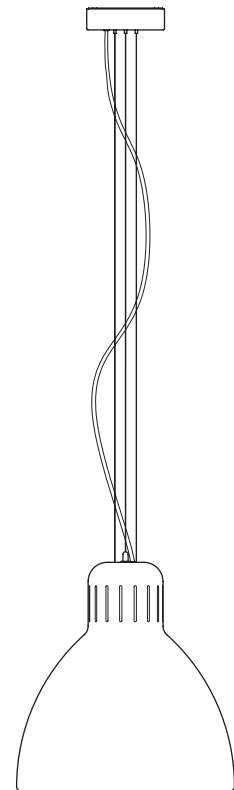

TYPE	Pendant
ENVIRONMENT	Indoor
MATERIALS	Aluminum
FINISHES	Matte canopy and diffuser in the following colors: white, black, amaranth red, mica blue, sablé grey and rust brown.
DIMENSIONS	Diffuser: $\varnothing 56\text{cm}$ h59cm [$\varnothing 22''$ h23 1/4"] Canopy: $\varnothing 20\text{cm}$ h5.6cm [$\varnothing 7\ 7/8''$ h2 1/4"] Cable length: 300cm [118 1/8"]
LIGHT SOURCE	LED 1 x 45W 66911m 3000K or 64331m 2700K CRI$\geq$90 (user replaceable) MacAdam 3-step
LIGHT SOURCE FOR US AND CANADA	LED 1 x 37W 56231m 3000K or 54051m 2700K CRI$\geq$90 (user replaceable) MacAdam 3-step
CONTROL	Push-dim; 0/1-10V; DALI Push-dim; 0/1-10V (USA AND CANADA)
MARKING