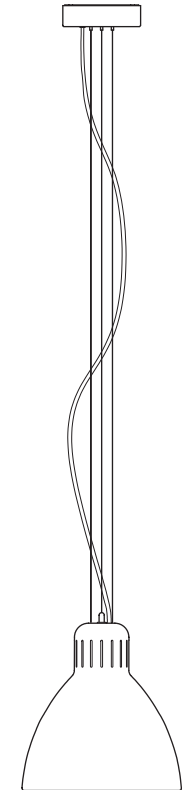

TYPE	Pendant
ENVIRONMENT	Indoor
MATERIALS	Aluminum
FINISHES	Matte canopy and diffuser in the following colors: white, black, amaranth red, mica blue, sablé grey and rust brown.
DIMENSIONS	Diffuser: $\varnothing 41\text{cm}$ h43cm [$\varnothing 16\ 1/8''$ h16 7/8"] Canopy: $\varnothing 20\text{cm}$ h5.6cm [$\varnothing 7\ 7/8''$ h2 1/4"] Cable length: 300cm [118 1/8"]
LIGHT SOURCE	LED 1 x 45W 66911m 3000K or 64331m 2700K CRI$\geq$90 (user replaceable) MacAdam 3-step
LIGHT SOURCE FOR US AND CANADA	LED 1 x 37W 56231m 3000K or 54051m 2700K CRI$\geq$90 (user replaceable) MacAdam 3-step
CONTROL	Push-dim; 0/1-10V; DALI Push-dim; 0/1-10V (USA AND CANADA)
MARKING