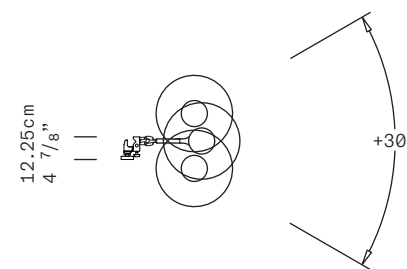

TYPE Grip lamp

ENVIRONMENT Indoor

MATERIALS Aluminum

FINISHES Matte structure and diffuser in the following colors: white, black, amaranth red, mica blue, sablé grey and rust brown.

DIMENSIONS Diffuser: $\varnothing 41\text{cm}$ h43cm [$\varnothing 16 \frac{1}{8}"$ h16 $\frac{7}{8}"$]
Cable length: 500cm [$196 \frac{7}{8}"$] + 150cm [59"] push dimmer

LIGHT SOURCE LED 1 x 45W 66911m 3000K or 64331m
2700K CRI ≥ 90 (user replaceable)
MacAdam 3-step

LIGHT SOURCE FOR US AND CANADA 1 x 37W 56231m 3000K or 54051m
2700K CRI ≥ 90 (user replaceable)
MacAdam 3-step

CONTROL Dimmer on cord (push-dim)

SUPER CLAMP Clamp width (round tube): minimum $\varnothing 1.3\text{cm}$ [$\varnothing 2 \frac{1}{8}"$], maximum $\varnothing 5.5\text{cm}$ [$\varnothing 2 \frac{1}{2}"$]
(can also be used on fl

MARKING DRY LOCATION