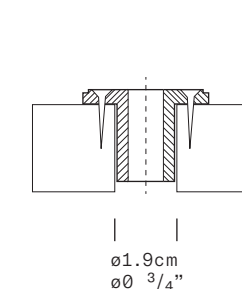

FIXED BRACKET P