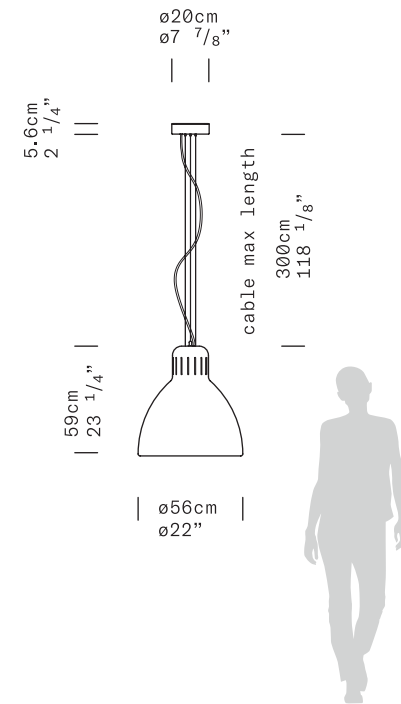

JJ GREAT - Pendant

LEUCOS Design Lab, 2005 - upgraded LED 2020

Large scale matte, lacquered, aluminum pendant. Available in white, black, amaranth red, mica blue, sablé grey and rust brown with matching canopy, with outdoor grade finish for maximum UV protection. Interior of the diffuser in white lacquer. Dimmable LED light source (user replaceable).

Lampada a sospensione di grandi dimensioni realizzata in alluminio laccato opaco. Disponibile nei colori: bianco, nero, rosso amaranto, blu mica, grigio sablé e marrone ruggine con rosone coordinato in tinta. Vernice per esterni, massima protezione dai raggi UV. L'interno laccato del diffusore è di colore bianco. Sorgente luminosa LED dimmerabile (LED sostituibile dall'utente).