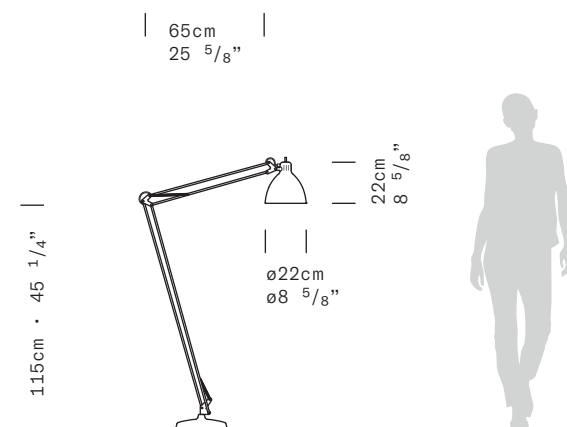

JJ MID - Floor lamp

LEUCOS Design Lab, 2013 - upgraded LED 2021

Floor lamp in matte lacquered steel with aluminum diffuser. Orientable arms and diffuser. Available in six colors options with outdoor grade finish for maximum UV protection: white, black, amaranth red, mica blue, sablé grey and rust brown. Interior of the diffuser in white lacquer. Available in E27 (on-off) or dimmable integrated LED (user replaceable) with "touch-dimmer" on diffuser.

Lampada da terra, realizzata in acciaio con diffusore in alluminio e laccata opaco, base coordinata in tinta. Bracci e diffusore orientabili. Disponibile nei colori: bianco, nero, rosso amaranto, blu mica, grigio sablé e marrone ruggine. L'interno laccato del diffusore è di colore bianco. Vernice per esterni, massima protezione dai raggi UV. Disponibile in versione E27 (on-off) o sorgente LED dimmerabile con "touch-dimmer" sul diffusore (LED sostituibile dall'utente).

85cm
33 1/2"
ø27.5cm
ø10 7/8"

TYPE	Floor lamp
ENVIRONMENT	Indoor
MATERIALS	Steel, aluminum diffuser and base
FINISHES	Available in the following colors: white, black, amaranth red, mica blue, sablé grey and rust brown.
DIMENSIONS	Diffuser: ø22cm h22cm [ø8 5/8" h8 5/8"] Base: ø27.5cm [ø10 7/8"] Structure: maximum height 185cm [72 7/8"] maximum outreach 135cm [53 1/8"] Cable length: 220cm (86 5/8")
LIGHT SOURCE	LED 1 x 13W 1600lm 3000K or 1490lm 2700K CRI≥90 (user replaceable) E27 1 x 10W Retrofi
LIGHT SOURCE FOR US AND CANADA	LED 1 x 13W 1600lm 3000K or 1490lm 2700K CRI≥90 (user replaceable)
CONTROL	LED: touch dimmer (on diffuser) E27: on-off (on diffuser)
ACCESSORIES	-
MARKING	DRY LOCATION

JJ MID - Wall lamp

LEUCOS Design Lab, 2021

Wall lamp in matte lacquered steel with aluminum diffuser. Orientable arms and diffuser. Available in six colors options with outdoor grade finish for maximum UV protection: white, black, amaranth red, mica blue, sablé grey and rust brown. Interior of the diffuser in white lacquer. Available in E27 (on-off) or dimmable integrated LED (user replaceable) with "touch-dimmer" on diffuser.

Lampada da parete, realizzata in acciaio con diffusore in alluminio laccata opaco. Bracci e diffusore orientabili. Disponibile nei colori: bianco, nero, rosso amaranto, blu mica, grigio sablé e marrone ruggine. L'interno laccato del diffusore è di colore bianco. Vernice per esterni, massima protezione dai raggi UV. Disponibile in versione E27 (on-off) o sorgente LED dimmerabile con "touch-dimmer" sul diffusore (LED sostituibile dall'utente).