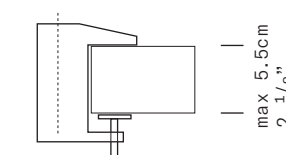

TABLE CLAMP A-AX