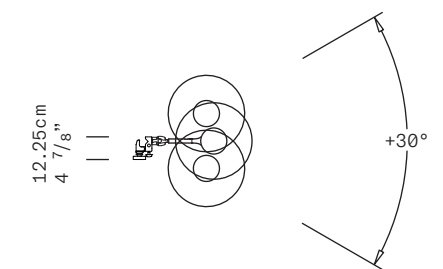

TYPE Grip lamp

ENVIRONMENT Outdoor

MATERIALS Aluminum

FINISHES Matte structure and diffuser in the following colors: white, black, amaranth red, mica blue, sablé grey and rust brown.

DIMENSIONS Diffuser: $\varnothing 41\text{cm}$ h43cm [$\varnothing 16 \frac{1}{8}"$ h16 $\frac{7}{8}"$]
Cable length: 500cm [$196 \frac{7}{8}"$]

LIGHT SOURCE LED 1 x 45W 66911m 3000K or 64331m
2700K CRI ≥ 90 (user replaceable)
MacAdam 3-step

LIGHT SOURCE FOR US AND CANADA 1 x 37W 56231m 3000K or 54051m
2700K CRI ≥ 90 (user replaceable)
MacAdam 3-step

CONTROL Wireless CASAMBI® Smart Light Control

SUPER CLAMP Clamp width (round tube): minimum $\varnothing 1.3\text{cm}$ [$\varnothing 2 \frac{1}{8}"$], maximum $\varnothing 5.5\text{cm}$ [$\varnothing 2 \frac{1}{2}"$]
(can also be used on fl
at surfaces)

MARKING DAMP LOCATION WET LOCATION