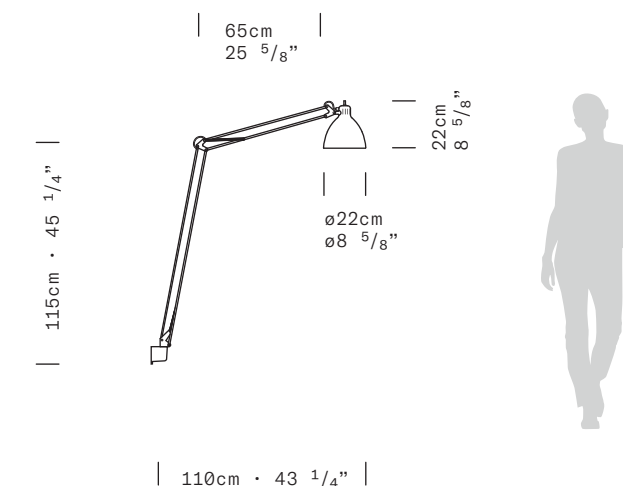

TYPE	Wall lamp
ENVIRONMENT	Indoor
MATERIALS	Steel, aluminum diffuser
FINISHES	Available in the following colors: white, black, amaranth red, mica blue, sablé grey and rust brown.
DIMENSIONS	Diffuser: ø22cm h22cm [ø8 5/8" h8 5/8"] Structure: maximum height 185cm [72 7/8"] maximum outreach 195cm [76 3/4"] Cable length: 220cm (86 5/8")
LIGHT SOURCE	LED 1 x 13W 1600lm 3000K or 1490lm 2700K CRI≥90 (user replaceable) E27 1 x 10W Retrofi † LED
LIGHT SOURCE FOR US AND CANADA	LED 1 x 13W 1600lm 3000K or 1490lm 2700K CRI≥90 (user replaceable)
CONTROL	LED: touch dimmer (on diffuser) E27: on-off (on diffuser)
WALL BRACKET FINISHES	Wall bracket B-Large: matte white, matte black
MARKING	DRY LOCATION

WALL BRACKET B-LARGE