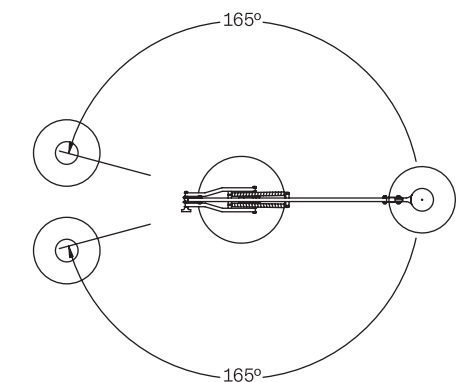

La novità della famiglia JJ. Lampada da terra realizzata in alluminio laccato opaco con base in acciaio coordinata in tinta. Disponibile in sei differenti varianti colore: bianco, nero, rosso amaranto, blu mica, grigio sablé e marrone ruggine. L'interno laccato del diffusore è di colore bianco. Vernice per esterni, massima protezione dai raggi UV utilizzata su entrambe le versioni indoor ed outdoor. Colori custom disponibili su richiesta. Sorgente luminosa LED dimmerabile (LED sostituibile dall'utente). Versione dimmer su cavo (push-dim) o con tecnologia wireless CASAMBI® Smart Lighting Control.

TYPE Floor Lamp

ENVIRONMENT Indoor

MATERIALS Aluminum, steel base

FINISHES Matte structure and diffuser in the following colors: white, black, amaranth red, mica blue, sablé grey and rust brown.

DIMENSIONS Diffuser: ø41cm h43cm [ø16 1/8" h16 7/8"]
Base: ø54cm [ø21 1/4"]
Structure: maximum height 315cm [124"]
maximum outreach 295cm [115 3/4"]
Cable length: 350cm (137 3/4")

LIGHT SOURCE LED 1 x 45W 6691lm 3000K or 64331m
2700K CRI≥90 (user replaceable)
MacAdam 3-step

LIGHT SOURCE FOR US AND CANADA LED 1 x 37W 5623lm 3000K or 54051m
2700K CRI≥90 (user replaceable)
MacAdam 3-step

CONTROL Dimmer on cord (push-dim) or
Wireless CASAMBI® Smart Lighting Control

ON REQUEST Custom colors

MARKING DRY LOCATION