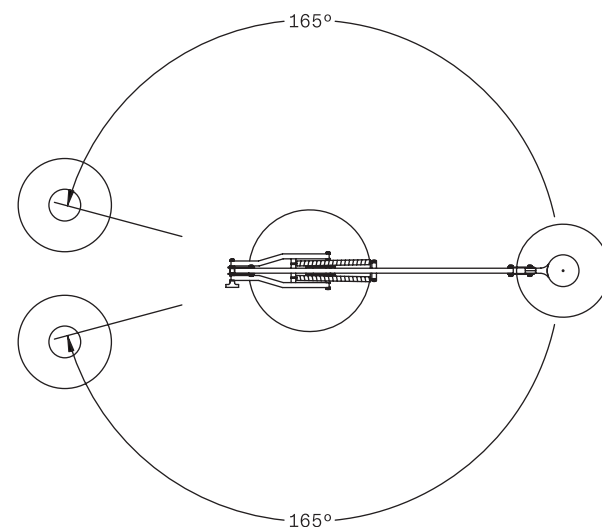

Lampada da terra di grandi dimensioni, realizzata in alluminio laccato opaco con base in acciaio coordinata in tinta. Disponibile in sei differenti varianti colore: bianco, nero, rosso amaranto, blu mica, grigio sablé e marrone ruggine. L'interno laccato del diffusore è di colore bianco. Vernice per esterni, massima protezione dai raggi UV utilizzata su entrambe le versioni indoor ed outdoor. Colori custom disponibili su richiesta. Sorgente luminosa LED dimmerabile (LED sostituibile dall'utente). Versione dimmer su cavo (push-dim) o con tecnologia wireless CASAMBI® Smart Lighting Control.

TYPE Floor Lamp

ENVIRONMENT Indoor

MATERIALS Aluminum, steel base

FINISHES Matte structure and diffuser in the following colors: white, black, amaranth red, mica blue, sablé grey and rust brown.

DIMENSIONS Diffuser: ø56cm h59cm [ø22" h23 1/4"]
Base: ø74cm [ø29 1/8"]
Structure: maximum height 420cm [165 3/8"]
maximum outreach 385cm [151 3/8"]
Cable length: 350cm (137 3/4")

LIGHT SOURCE LED 1 x 45W 6691lm 3000K or 64331m
2700K CRI≥90 (user replaceable)
MacAdam 3-step

LIGHT SOURCE FOR US AND CANADA LED 1 x 37W 5623lm 3000K or 54051m
2700K CRI≥90 (user replaceable)
MacAdam 3-step

CONTROL Dimmer on cord (push-dim) or
Wireless CASAMBI® Smart Lighting Control

ON REQUEST Custom colors

MARKING DRY LOCATION