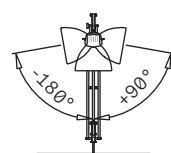

JJ SMALL

LEUCOS Design Lab, 1937 - upgraded LED 2021

Table and wall lamp in matte lacquered steel with aluminum diffuser. Orientable arms and diffuser. Available in six colors options with outdoor grade finish for maximum UV protection: white, black, amaranth red, mica blue, sablé grey and rust brown. Interior of the diffuser in white lacquer. Available in E27 (on-off) or dimmable integrated LED (user replaceable) with "touch-dimmer" on diffuser. Available with a base, table clamp, fixed support or wall support.

Lampada da tavolo e da parete, realizzata in acciaio con diffusore in alluminio e laccata opaco. Bracci e diffusore orientabili. Disponibile nei colori: bianco, nero, rosso amaranto, blu mica, grigio sablé e marrone ruggine. L'interno laccato del diffusore è di colore bianco. Vernice per esterni, massima protezione dai raggi UV. Disponibile in versione E27 (on-off) o sorgente LED dimmerabile con "touch-dimmer" sul diffusore (LED sostituibile dall'utente). Disponibile con base, morsetto da tavolo, supporto fisso ed attacco a parete.