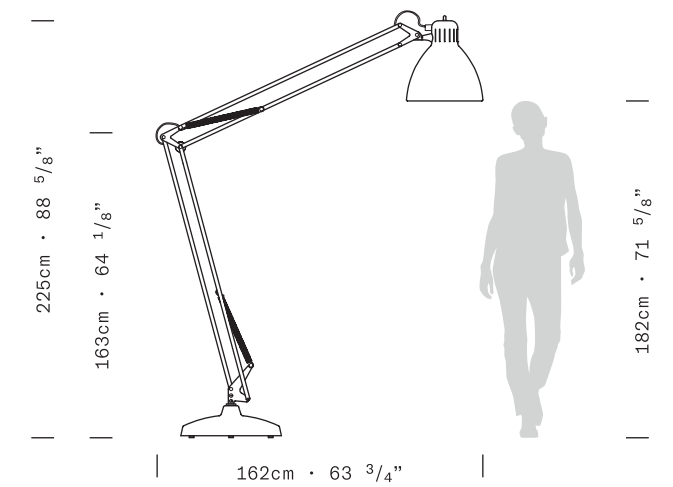

JJ BIG - Floor Outdoor

LEUCOS Design Lab, 2020

JJ family's newest size. Available in six colors options with outdoor grade finish for maximum UV protection on both outdoor and indoor versions: white, black, amaranth red, mica blue, sablé grey and rust brown with matching steel base. Interior of the diffuser in white lacquer. Custom colors available upon request. Dimmable LED light source (user replaceable) with wireless CASAMBI® Smart Lighting Control.

La novità della famiglia JJ. Lampada da terra realizzata in alluminio laccato opaco con base in acciaio coordinata in tinta. Disponibile in sei differenti varianti colore: bianco, nero, rosso amaranto, blu mica, grigio sablé e marrone ruggine. L'interno laccato del diffusore è di colore bianco. Vernice per esterni, massima protezione dai raggi UV utilizzata su entrambe le versioni indoor ed outdoor. Colori custom disponibili su richiesta. Sorgente luminosa LED dimmerabile (LED sostituibile dall'utente) con tecnologia wireless CASAMBI® Smart Lighting Control.