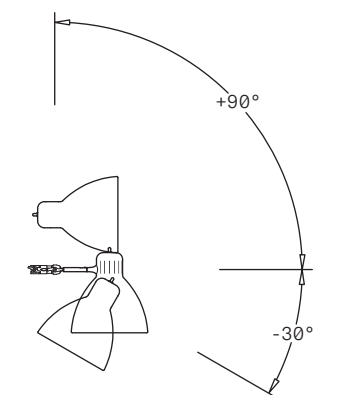

TYPE Grip lamp

ENVIRONMENT Outdoor

MATERIALS Aluminum

FINISHES Matte structure and diffuser in the following colors: white, black, amaranth red, mica blue, sablé grey and rust brown.

DIMENSIONS Diffuser: $\varnothing 41\text{cm}$ h43cm [$\varnothing 16 \frac{1}{8}"$ h16 $\frac{7}{8}"$]
Cable length: 500cm [$196 \frac{7}{8}"$]

LIGHT SOURCE LED 1 x 45W 66911m 3000K or 64331m
2700K CRI ≥ 90 (user replaceable)
MacAdam 3-step

LIGHT SOURCE FOR US AND CANADA 1 x 37W 56231m 3000K or 54051m
2700K CRI ≥ 90 (user replaceable)
MacAdam 3-step

CONTROL Wireless CASAMBI® Smart Light Control

SUPER CLAMP Clamp width (round tube): minimum $\varnothing 1.3\text{cm}$ [$\varnothing 2 \frac{1}{8}"$], maximum $\varnothing 5.5\text{cm}$ [$\varnothing 2 \frac{1}{2}"$]
(can also be used on fl
at surfaces)

MARKING DAMP LOCATION WET LOCATION