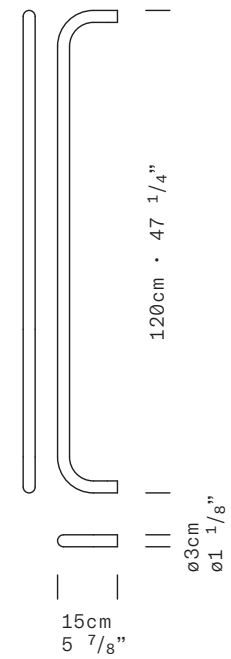

GRIP MOUNT
L120CM [47 1/4"]