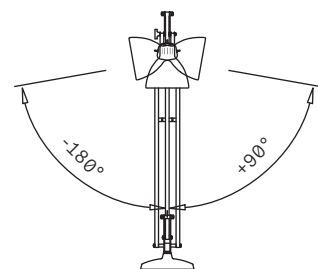

85cm
33 1/2"
ø27.5cm
ø10 7/8"

TYPE	Floor lamp
ENVIRONMENT	Indoor
MATERIALS	Steel, aluminum diffuser and base
FINISHES	Available in the following colors: white, black, amaranth red, mica blue, sablé grey and rust brown. 
DIMENSIONS	Diffuser: ø22cm h22cm [ø8 5/8" h8 5/8"] Base: ø27.5cm [ø10 7/8"] Structure: maximum height 185cm [72 7/8"] maximum outreach 135cm [53 1/8"] Cable length: 220cm (86 5/8")
LIGHT SOURCE	LED 1 x 13W 1600lm 3000K or 1490lm 2700K CRI≥90 (user replaceable) E27 1 x 10W Retrofi
LIGHT SOURCE FOR US AND CANADA	LED 1 x 13W 1600lm 3000K or 1490lm 2700K CRI≥90 (user replaceable)
CONTROL	LED: touch dimmer (on diffuser) E27: on-off (on diffuser)
ACCESSORIES	-
MARKING	  DRY LOCATION