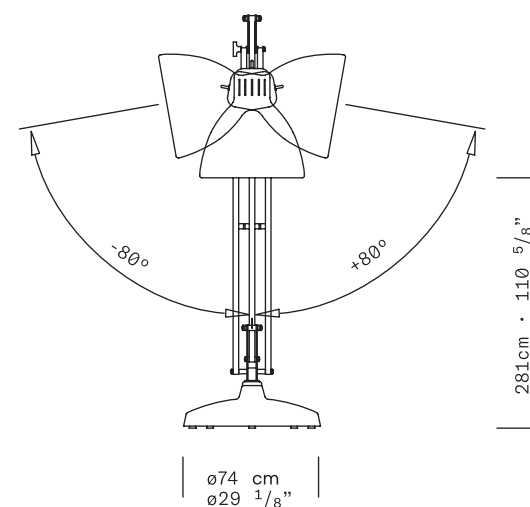

Lampada da terra di grandi dimensioni, realizzata in alluminio laccato opaco con base in acciaio coordinata in tinta. Disponibile in sei differenti varianti colore: bianco, nero, rosso amaranto, blu mica, grigio sablé e marrone ruggine. L'interno laccato del diffusore è di colore bianco. Vernice per esterni, massima protezione dai raggi UV utilizzata su entrambe le versioni indoor ed outdoor. Colori custom disponibili su richiesta. Sorgente luminosa LED dimmerabile (LED sostituibile dall'utente). Versione dimmer su cavo (push-dim) o con tecnologia wireless CASAMBI® Smart Lighting Control.

TYPE Floor Lamp

ENVIRONMENT Indoor

MATERIALS Aluminum, steel base

FINISHES Matte structure and diffuser in the following colors: white, black, amaranth red, mica blue, sablé grey and rust brown.

DIMENSIONS Diffuser: ø56cm h59cm [ø22" h23 1/4"]
Base: ø74cm [ø29 1/8"]
Structure: maximum height 420cm [165 3/8"]
maximum outreach 385cm [151 3/8"]
Cable length: 350cm (137 3/4")

LIGHT SOURCE LED 1 x 45W 6691lm 3000K or 64331m
2700K CRI≥90 (user replaceable)
MacAdam 3-step

LIGHT SOURCE FOR US AND CANADA LED 1 x 37W 5623lm 3000K or 54051m
2700K CRI≥90 (user replaceable)
MacAdam 3-step

CONTROL Dimmer on cord (push-dim) or
Wireless CASAMBI® Smart Lighting Control

ON REQUEST Custom colors

MARKING DRY LOCATION