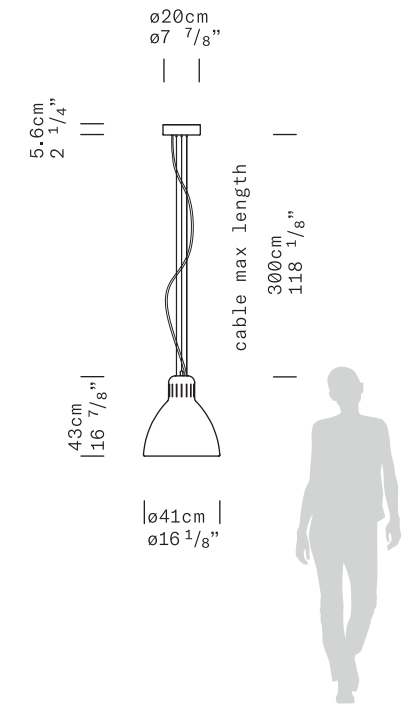

JJ BIG - Pendant

LEUCOS Design Lab, 2020

JJ family's newest size. Matte lacquered, aluminum pendant. Available in white, black, amaranth red, mica blue, sablé grey and rust brown with matching canopy, with outdoor grade finish for maximum UV protection. Interior of the diffuser in white lacquer. Dimmable LED light source (user replaceable).

La novità della famiglia JJ. Lampada a sospensione realizzata in alluminio laccato opaco. Disponibile nei colori: bianco, nero, rosso amaranto, blu mica, grigio sablé e marrone ruggine con rosone coordinato in tinta. Vernice per esterni, massima protezione dai raggi UV. L'interno laccato del diffusore è di colore bianco. Sorgente luminosa LED dimmerabile (LED sostituibile dall'utente).