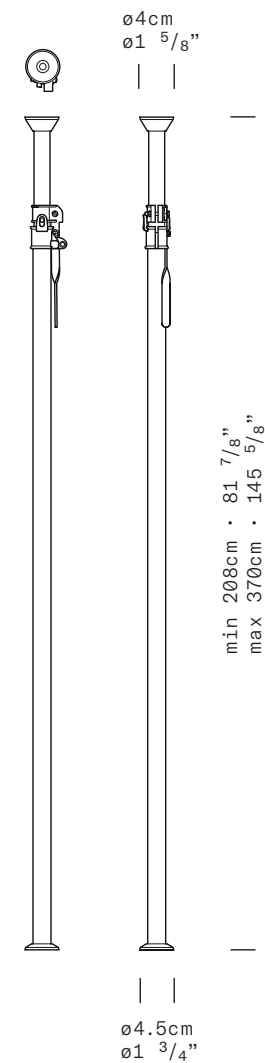

JJ BIG - Grip Accessories

The new JJ BIG - Grip allows different applications thanks to the included "Super Clamp" (an attachment that allows you to connect the lamp to a wide range of locations with either round and rectilinear profiles) and using design accessories such as "Autopole" (extendable floor-ceiling tension column in anodized aluminum) and the "Grip Mount" (wall/ceiling attachment in polished anodized aluminum). In November 2009, the Committee of Architecture and Design of New York's Museum of Modern Art (MoMA) added "Autopole" and "Super Clamp" to their design permanent collection.

La nuova JJ BIG - Grip consente diverse applicazioni grazie al connettore in dotazione "Super Clamp" (connettore che permette di collocare la lampada in un'ampia gamma di posizioni sia su superfici tonde che piane) e di utilizzarla con accessori di design quali "Autopole" (asta estensibile terra-soffitto in alluminio anodizzato) ed "Grip Mount" (attacco a parete/soffitto in alluminio anodizzato lucido). Nel novembre 2009, il Comitato di Architettura e Design del Museo di Arte Moderna (MoMA) di New York ha deciso di aggiungere Autopole e Super Clamp alla sua collezione permanente.

GRIP MOUNT Wall/ceiling attachment in polished anodized aluminum:
grip mount 50: 50cm [19 5/8"]
grip mount 120: 120cm [47 1/4"]

AUTOPOLE Extendable fl
in anodized aluminum

AUTOPOLE