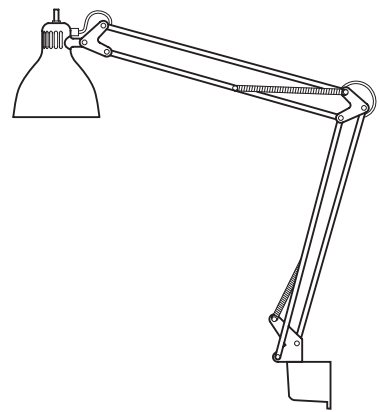

JJ MID

JJ SMALL

On the left: JJ GREAT - Outdoor floor lamp in rust brown

JJ GREAT - Floor Lamp

Large scale, matte lacquered, aluminum floor lamp. Orientable arms and diffuser. Available in white, black, amaranth red, mica blue, sablé grey and rust brown with matching steel base. Interior of the diffuser in white lacquer. Custom colors available upon request. Dimmable LED light source (user replaceable). Indoor version: dimmer on cord (push-dim) or with wireless CASAMBI® Smart Lighting Control. Outdoor version: wireless CASAMBI® Smart Lighting Control.