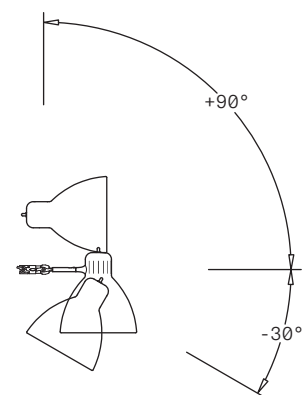

TYPE Grip lamp

ENVIRONMENT Indoor

MATERIALS Aluminum

FINISHES Matte structure and diffuser in the following colors: white, black, amaranth red, mica blue, sablé grey and rust brown.

DIMENSIONS Diffuser: $\varnothing 41\text{cm}$ h43cm [$\varnothing 16 \frac{1}{8}"$ h16 $\frac{7}{8}"$]
Cable length: 500cm [$196 \frac{7}{8}"$] + 150cm [59"] push dimmer

LIGHT SOURCE LED 1 x 45W 66911m 3000K or 64331m
2700K CRI ≥ 90 (user replaceable)
MacAdam 3-step

LIGHT SOURCE FOR US AND CANADA 1 x 37W 56231m 3000K or 54051m
2700K CRI ≥ 90 (user replaceable)
MacAdam 3-step

CONTROL Dimmer on cord (push-dim)

SUPER CLAMP Clamp width (round tube): minimum $\varnothing 1.3\text{cm}$ [$\varnothing 2 \frac{1}{8}"$], maximum $\varnothing 5.5\text{cm}$ [$\varnothing 2 \frac{1}{2}"$]
(can also be used on fl

MARKING DRY LOCATION