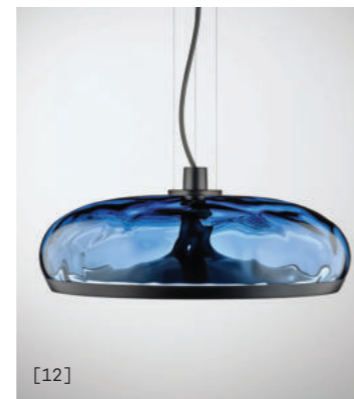

Blue Water Effect