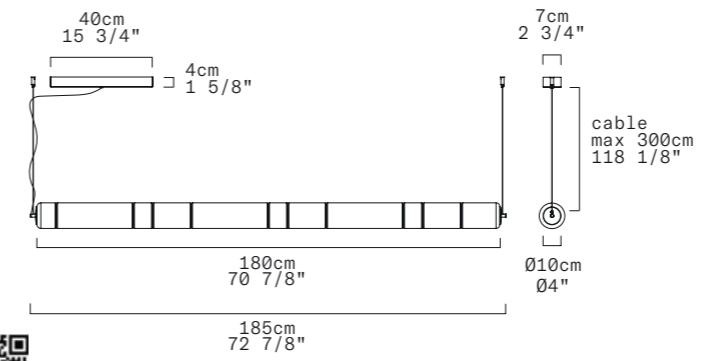

PENDANT - SOSPENSIONE

Discover more

REPLACEABLE LED

TECHNICAL SHEET

| | | |
|------------------|--|--|
| MATERIALS | Difuser: Blown Borosilicate Glass Structure: Aluminum | |
| DIMENSIONS | Difuser: Ø10cm L180cm [Ø4" 70 7/8"] Canopy: 40cm x 7cm x H4cm [15 3/4" x 2 3/4" x H1 5/8"] Cable lenght: 300cm [118 1/8"] | |
| CANOPY | Matte white | |
| LIGHT SOURCE | 5 X LED STRIP 24V 43,75W (total) 5031 lm (nominal) 3000K CRI≥90 5 X LED STRIP 24V 43,75W (total) 4812 lm (nominal) 2700K CRI≥90 | |
| DIMMING PROTOCOL | Push-dim; 0/1-10V, DALI | |
| MARKING | DRY LOCATION  IP20 | |
| WEIGHT | Net weight: 10kg | |