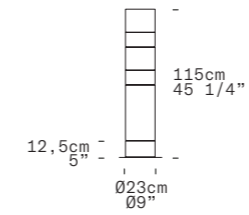

Discover more

TECHNICAL SHEET

MATERIALS Difuser: Blown Glass
Structure: Metal

DIMENSIONS Difuser: Ø23cm h115cm [Ø9" h45 1/4"]
Cable lenght: 220cm [86 5/8"]

LIGHT SOURCE GU10 4 x 7W Retrofit LED

DIMMING PROTOCOL Dimmer on cord

MARKNG DRY LOCATION

WEIGHT Net weight: 29kg