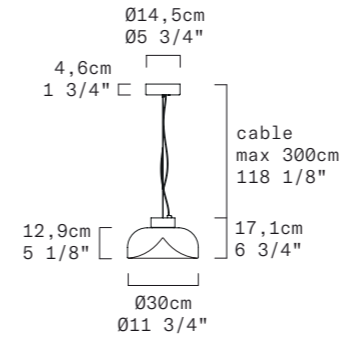

Discover more

REPLACEABLE LED

TECHNICAL SHEET	
MATERIALS	Diffuser: Blown Glass Structure: Metal
DIMENSIONS	Diffuser: Ø30 cm H12,9 cm [Ø11 3/4" H5 1/8"] Canopy: Ø14,5 cm H4,6 cm [Ø5 3/4" H1 3/4"] Cable length: 300 cm [118 1/8"]
CANOPY	Matte white
LIGHT SOURCE	LED 1 X 11,9W 1635lm (nominal) 3000K CRI≥90 LED 1 X 11,9W 1535lm (nominal) 2700K CRI≥90
DIMMING PROTOCOL	Push-dim; 0/1-10V; Dali
MARKING	DRY LOCATION
WEIGHT	Net Weight: 3,7kg