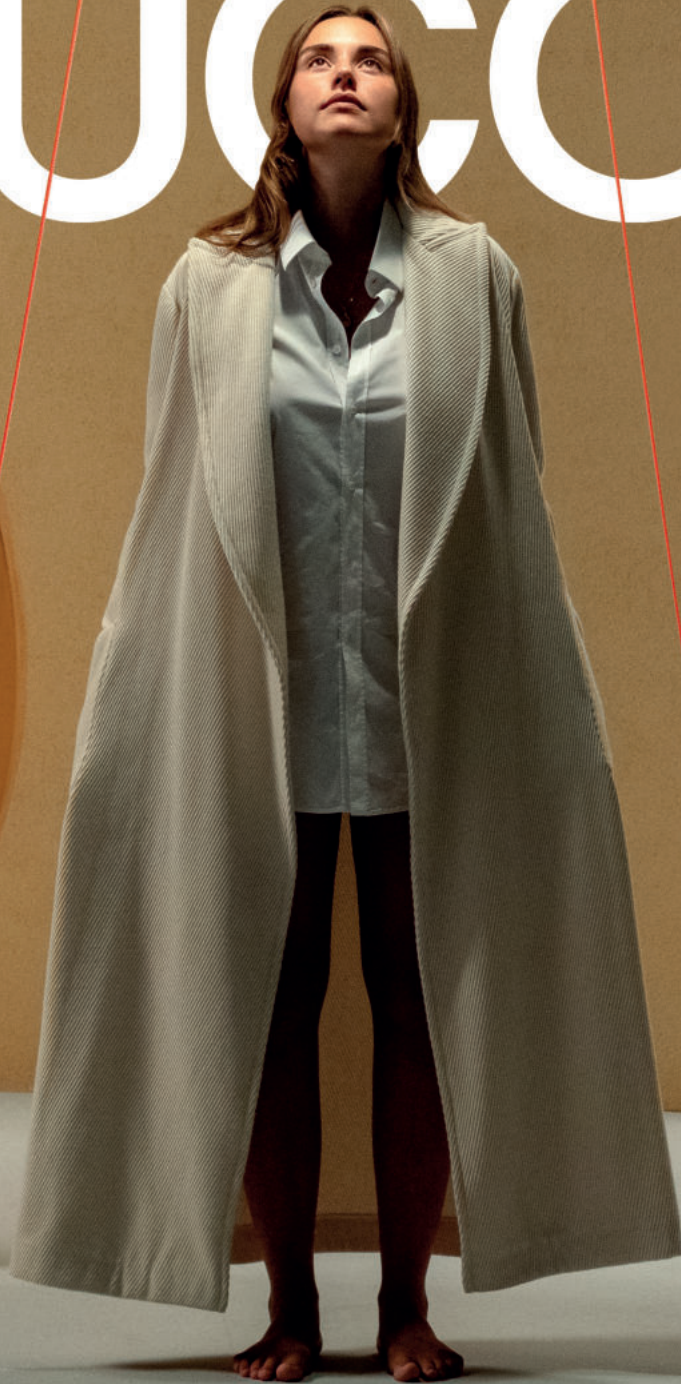

LEUCCOS

You spot it from afar

SOLECO

| | | |
|-------|---|---|
| 04-07 | About LEUCOS | More than sixty years of lighting history Più di sessant'anni di storia dell'illuminazione |
| 08-27 | AELLA | |
| 10 | | Pendant L - Sospensione L |
| 11 | | AELLA S 54 L |
| 12 | | AELLA S 45 L |
| 13 | | AELLA S 30 L |
| 14 | | Pendant - Sospensione |
| 15 | | AELLA S 54 |
| 16 | | AELLA S 45 |
| 17 | | AELLA S 30 |
| 18-19 | | Color finishes - Colori finiture |
| 22 | | Table - Tavolo |
| 23 | | AELLA T 54 |
| 24 | | AELLA T 45 |
| 25 | | AELLA T 30 |
| 26-27 | | Color finishes - Colori finiture |
| 28-51 | STACKING | |
| 30 | | Pendant Horizontal - Sospensione Orizzontale |
| 33 | | STACKING S 180 H |
| 34 | | STACKING S 120 H |
| 36 | | STACKING S 180 H Naked |
| 37 | | STACKING S 120 H Naked |
| 38 | | Pendant Vertical - Sospensione Verticale |
| 41 | | STACKING S 90 V |
| 42 | | STACKING S 60 V |
| 43 | | STACKING S 30 V |
| 44 | | STACKING S 90 V Naked |
| 45 | | STACKING S 60 V Naked |
| 46 | | STACKING S 30 V Naked |
| 48 | | Floor - Terra |
| 49 | | STACKING B TR |
| 50 | | STACKING C TR |
| 51 | | STACKING D TR |
| 52-61 | AURELIA | |
| 54 | | Pendant 45 - Sospensione 45 |
| 55 | | AURELIA S 45 Single Switch |
| 56-57 | | Color Finishes - Colori finiture |
| 58 | | Pendant Bold 22 - Sospensione Bold 22 |
| 59 | | AURELIA BOLD S 22 Single Switch |
| 60-61 | | Color Finishes - Colori finiture |
| 62-71 | LIGHTBODY | |
| 64 | | Pendant - Sospensione |
| 67 | | LIGHTBODY S |
| 68 | | Table - Tavolo |
| 69 | | LIGHTBODY T |
| 70-71 | | Color Finishes - Colori finiture |
| 72-79 | ETHER | |
| 72 | | Pendant - Sospensione |
| 75 | | ETHER S 150 |
| 76 | | ETHER S 90 |
| 77 | | ETHER S |
| 78 | | Customize your Ether - Personalizza la tua Ether |
| 80 | General Information - Informazioni Generali | |
| 82 | Contact Info - Contatti | |