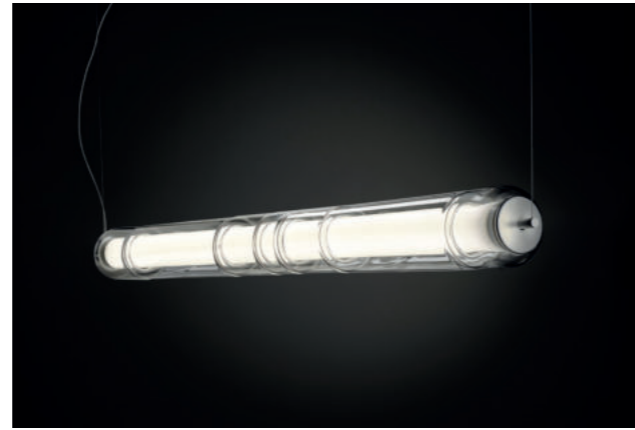

STACKING S 180 H
Difuser: Transparent
Structure: Anodized Aluminum

STACKING S 120 H - INDOOR

David Rockwell, 2023

PENDANT - SOSPENSIONE

Discover more

REPLACEABLE LED

TECHNICAL SHEET

| | |
|------------------|---|
| MATERIALS | Diffuser: Blown Borosilicate Glass Structure: Aluminum |
| DIMENSIONS | Diffuser: Ø10cm L120cm [Ø4" 47 1/4"] Canopy: 40cm x 7cm x H4cm [15 3/4" x 2 3/4" x H1 5/8"] Cable lenght: 300cm [118 1/8"] |
| CANOPIE | Matte white |
| LIGHT SOURCE | 5 X LED STRIP 24V 28,75W (total) 3306 lm (nominal) 3000K CRI≥90 5 X LED STRIP 24V 28,75W (total) 3162 lm (nominal) 2700K CRI≥90 |
| DIMMING PROTOCOL | Push-dim; 0/1-10V, DALI |
| MARKING | DRY LOCATION |
| WEIGHT | Net weight: 5,6 kg |