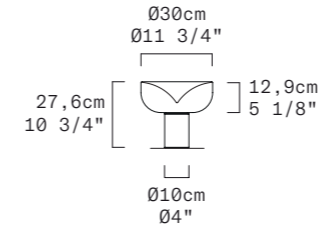

AELLA T 30 - INDOOR

Toso & Massari, 2017

upgraded