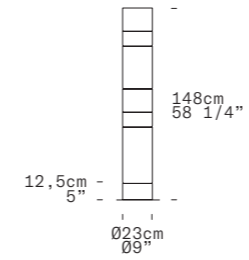

STACKING D TR - INDOOR

Rockwell Group, 2007

Discover more

TECHNICAL SHEET	
MATERIALS	Difuser: Blown Glass Structure: Metal
DIMENSIONS	Difuser: Ø23cm h148cm [Ø9" h58 1/4"] Cable lenght: 220cm [86 5/8"]
LIGHT SOURCE	GU10 4 X 7W Retrofit LED
DIMMING PROTOCOL	Dimmer on cord
MARKNG	DRY LOCATION
WEIGHT	Gross weight: 30,2kg

FLOOR - TERRA