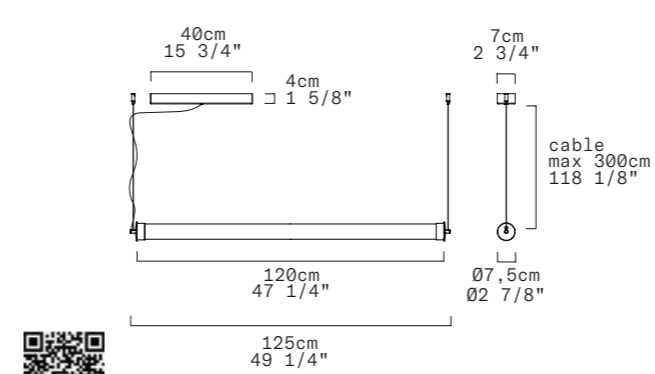

STACKING S 120 H NAKED - INDOOR

David Rockwell, 2023

Discover more

REPLACEABLE LED