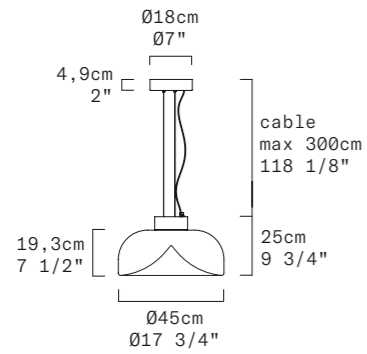

AELLA S 45 - INDOOR

Toso & Massari, 2023

New

Discover more

REPLACEABLE LED