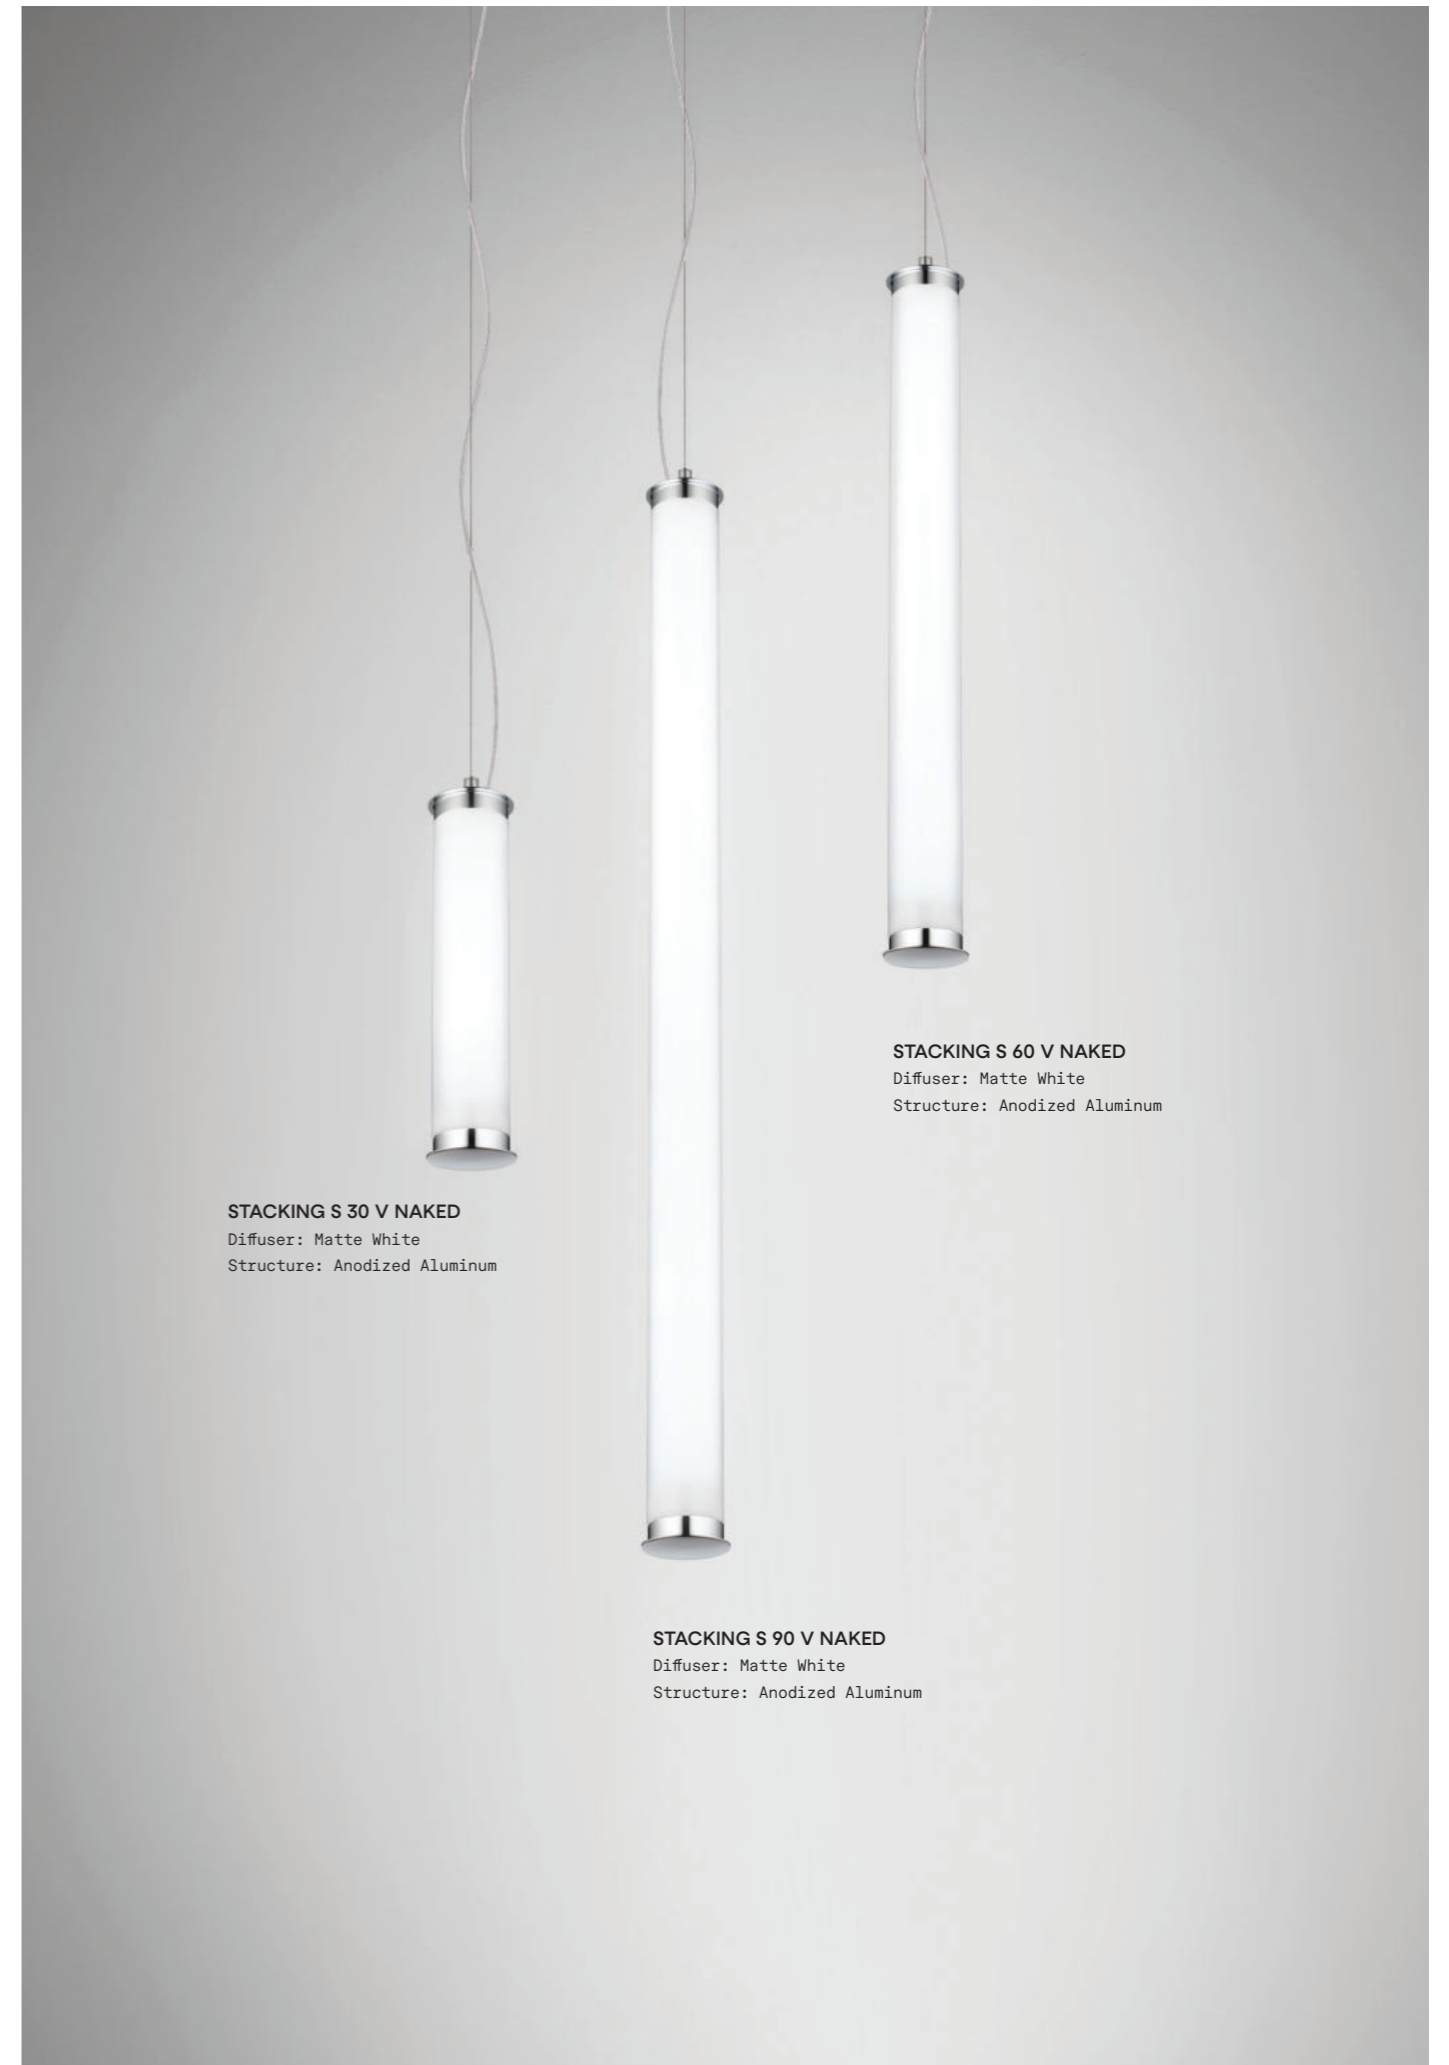

STACKING S 30 V NAKED
Difuser: Matte White
Structure: Anodized Aluminum

STACKING S 60 V NAKED
Difuser: Matte White
Structure: Anodized Aluminum

STACKING S 90 V NAKED
Difuser: Matte White
Structure: Anodized Aluminum