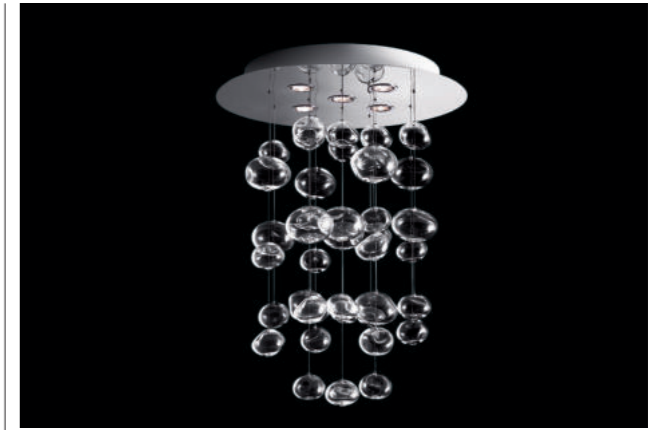

FINISH (DIFFUSER + STRUCTURE)	SOURCE	CODE
Transparent + Polished Steel	GU10	0010070
NOTE	Light bulbs not included