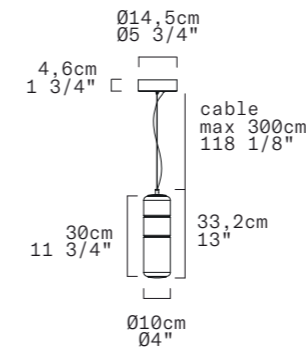

STACKING S 30 V - INDOOR

David Rockwell, 2023

Discover more

REPLACEABLE LED