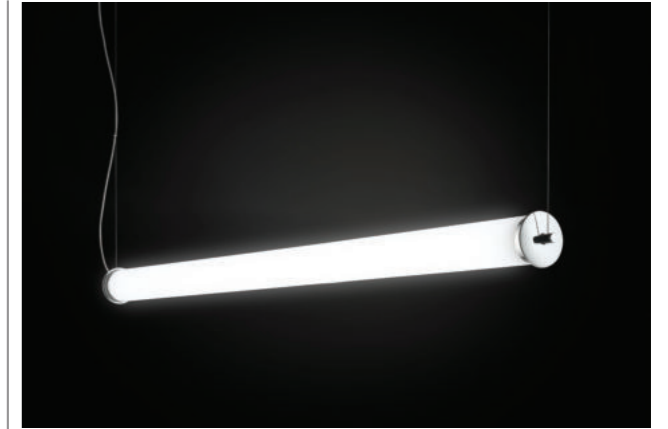

PENDANT - SOSPENSIONE

STACKING S 120 H NAKED - INDOOR

David Rockwell, 2023

Discover more

REPLACEABLE LED

TECHNICAL SHEET

| | |
|--------------|---|
| MATERIALS | Difuser: Polymethacrylate Structure: Aluminum |
| DIMENSIONS | Difuser: Ø7,5cm L120cm [Ø2 7/8" L47 1/4"] Canopy: 40cm x 7cm x H4cm [15 3/4" x 2 3/4" x H1 5/8"] Cable lenght: 300cm [118 1/8"] |
| CANOPY | Matte white |
| LIGHT SOURCE | 5 X LED STRIP 24V 28,75W (total) 3306 lm (nominal) 3000K CRI≥90 5 X LED STRIP 24V 28,75W (total) 3162 lm (nominal) 2700K CRI≥90 |