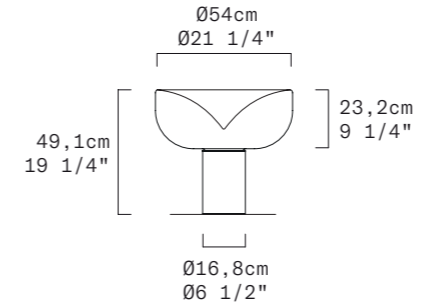

REPLACEABLE LED

TECHNICAL SHEET

| | |
|-------------------------|---|
| MATERIALS | Diffuser: Blown Glass Structure: Metal |
| DIMENSIONS | Diffuser: Ø54 cm H23,2 cm [Ø21 1/4" H9 1/4"] Canopy: Ø18 cm H4,9cm [Ø7" H2"] Cable length: 300 cm [118 1/8"] |
| CANOPY | Matte white |
| LIGHT SOURCE | LED 1 X 26,6W 4060lm (nominal) 3000K CRI≥90 LED 1 X 26,6W 3808lm (nominal) 2700K CRI≥90 |
| DIMMING PROTOCOL | Push-dim; 0/1-10V; Dali |
| MARKING | DRY LOCATION |
| WEIGHT | Net weight: 13,9kg |

TECHNICAL SHEET

| | |
|-------------------------|--|
| MATERIALS | Diffuser: Blown Glass Structure: Metal |
| DIMENSIONS | Diffuser: Ø54 cm H23,2 cm [Ø21 1/4" H9 1/8"] Canopy: Ø18 cm H4,9cm [Ø7 3/32" H1 15/16"] Cable lenght: 300 cm [118 1/8"] |
| CANOPY | Matte white |
| LIGHT SOURCE | LED 1 X 26,6W 4060lm (nominal) 3000K CRI≥90 LED 1 X 26,6W 3808lm (nominal) 2700K CRI≥90 |
| DIMMING PROTOCOL | Push-dim; 0/1-10V; Dali |
| MARKING | DRY LOCATION |
| WEIGHT | Net weight: 13kg |

Discover more

REPLACEABLE LED

TECHNICAL SHEET

| | |
|------------------|---|
| MATERIALS | Diffuser: Blown Glass Structure: Metal |
| DIMENSIONS | Diffuser: Ø54 cm H23,2 cm [Ø21 1/4" H9 1/4"] Base: Ø16,8 cm H25,9 cm [Ø6 1/2" H10 1/4"] Cable lenght: 200 cm [78 3/4"] |
| LIGHT SOURCE | LED 1 X 26,6W 4060lm (nominal) 3000K CRI≥90 LED 1 X 26,6W 3808lm (nominal) 2700K CRI≥90 |
| DIMMING PROTOCOL | Dimmer on cord |
| MARKING | DRY LOCATION |
| WEIGHT | Net weight: 16,45kg |