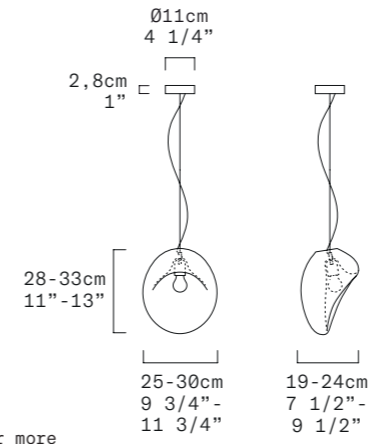

LIGHTBODY S - INDOOR

Jörg Hugo, 2021

Discover more

TECHNICAL SHEET

MATERIALS Diffuser: Blown Glass
Structure: Metal

DIMENSIONS Diffuser: 25-30cm H28-33cm
[9 3/4"-11 3/4" H11"-13"]
Canopy: Ø11cm H2,8cm [Ø4 1/4" H1"]
Cable length: 300 cm [118 1/8"]

TABLE
LIGHTBODY

LIGHTBODY T - INDOOR
Jörg Hugo, 2021

Discover more

TECHNICAL SHEET

MATERIALS Difuser: Blown Glass
Structure: Metal

DIMENSIONS Difuser: 25-30cm H28-33cm
[9 3/4"-11 3/4" H11"-13"]
Cable lenght: 300 cm [118 1/8"]