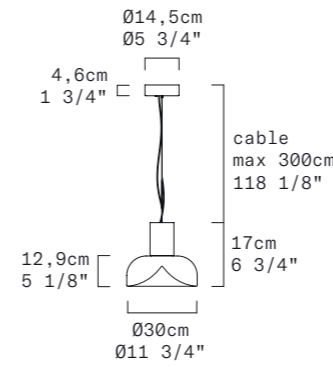

Discover more

REPLACEABLE LED

TECHNICAL SHEET	
MATERIALS	Diffuser: Blown Glass Structure: Metal
DIMENSIONS	Diffuser: Ø30 cm H12,9 cm [Ø11 3/4" H5 1/8"] Canopy: Ø14,5 cm H4,6cm [Ø5 3/4" H1 3/4"] Cable lenght: 300 cm [118 1/8"]
CANOPY	Matte white
LIGHT SOURCE	LED 1 X 11,9W 1635lm (nominal) 3000K CRI≥90 LED 1 X 11,9W 1535lm (nominal) 2700K CRI≥90
DIMMING PROTOCOL	Push-dim; 0/1-10V; Dali
MARKING	DRY LOCATION
WEIGHT	Net weight: 3,8kg