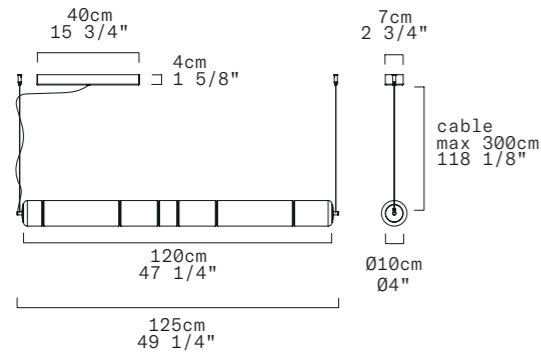

STACKING S 120 H - INDOOR

David Rockwell, 2023

PENDANT - SOSPENSIONE

Discover more

REPLACEABLE LED