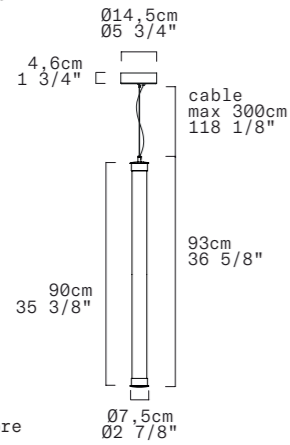

STACKING S 90 V NAKED - INDOOR

David Rockwell, 2023

Discover more

REPLACEABLE LED

TECHNICAL SHEET

MATERIALS	Diffuser: Polymethacrylate Structure: Aluminum
DIMENSIONS	Diffuser: Ø7,5cm H90cm [Ø2 7/8" H35 3/8"] Canopy: Ø14,5cm H4,6cm [Ø5 3/4" H1 3/4"] Cable length: 300cm [118 1/8"]
CANOPY	Matte white
LIGHT SOURCE	5 X LED STRIP 24V 21,25W (total) 2443 lm (nominal) 3000K CRI≥90 5 X LED STRIP 24V 21,25W (total) 2337 lm (nominal) 2700K CRI≥90
DIMMING PROTOCOL	Push-dim; 0/1-10V, DALI
MARKING	DRY LOCATION
WEIGHT	Net weight: 2,6kg