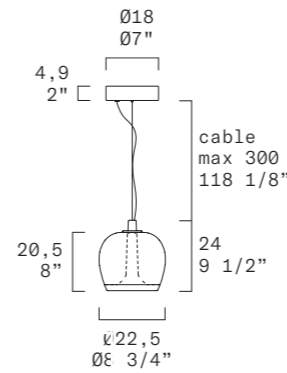

AURELIA BOLD S 22 SS (SINGLE SWITCH) - INDOOR

Patrick Jouin, 2021

Discover more