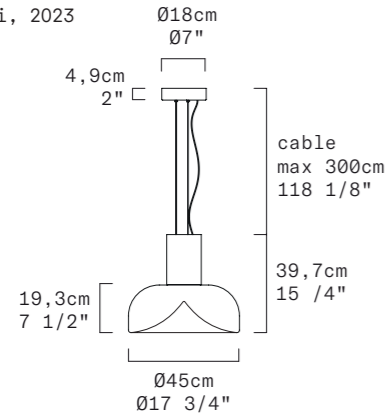

AELLA S 45 L - INDOOR

Toso & Massari, 2023

New

Discover more

REPLACEABLE LED