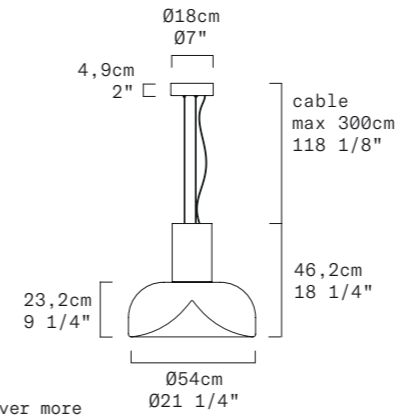

AELLA S 54 L - INDOOR

Toso & Massari, 2016

Upgraded

Discover more

REPLACEABLE LED

TECHNICAL SHEET

MATERIALS	Diffuser: Blown Glass Structure: Metal
DIMENSIONS	Diffuser: Ø54 cm H23,2 cm [Ø21 1/4" H9 1/4"] Canopy: Ø18 cm H4,9cm [Ø7" H2"] Cable length: 300 cm [118 1/8"]
CANOPY	Matte white
LIGHT SOURCE	LED 1 X 26,6W 4060lm (nominal) 3000K CRI≥90 LED 1 X 26,6W 3808lm (nominal) 2700K CRI≥90
DIMMING PROTOCOL	Push-dim; 0/1-10V; Dali
MARKING	DRY LOCATION
WEIGHT	Net weight: 13,9kg

PENDANT - SOSPENSIONE