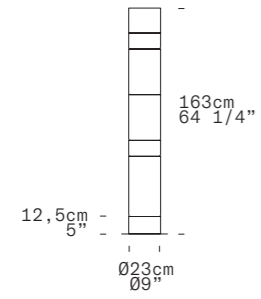

STACKING C TR - INDOOR

Rockwell Group, 2007

Discover more

TECHNICAL SHEET	
MATERIALS	Difuser: Blown Glass Structure: Metal
DIMENSIONS	Difuser: Ø23cm h163cm [Ø9" h64 1/4"] Cable lenght: 220cm [86 5/8"]
LIGHT SOURCE	GU10 4 x 7W Retrofit LED
DIMMING PROTOCOL	Dimmer on cord
MARKNG	DRY LOCATION
WEIGHT	Net weight: 36,7g

FLOOR - TERRA