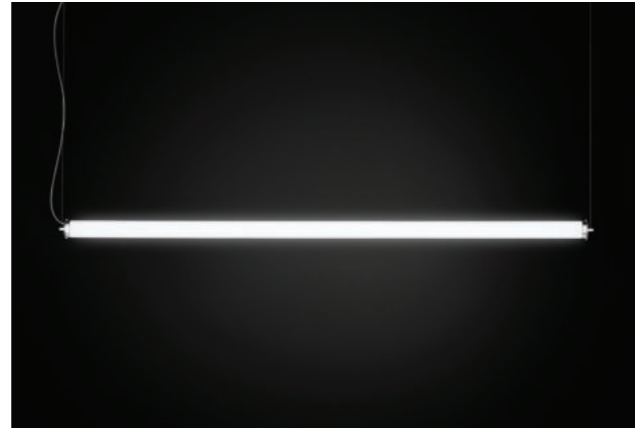

STACKING S 180 H
Diffuser: Transparent
Structure: Anodized Aluminum

STACKING S 180 H NAKED - INDOOR

David Rockwell, 2023

Discover more

REPLACEABLE LED

Standard version (supplied with canopy & driver)

| | | |
|-------------------------------|-------------------------|---------|
| DIMMING PROTOCOL | Push-dim; 0/1-10V, DALI | |
| FINISH (DIFFUSER + STRUCTURE) | SOURCE | CODE |
| White + Anodized Aluminum | LED 3000K | 0012431 |
| | LED 2700K | 0012432 |