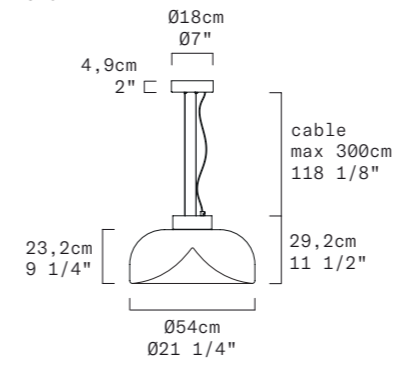

AELLA S 54 - INDOOR

Toso & Massari, 2016

Upgraded

Discover more

REPLACEABLE LED

TECHNICAL SHEET

MATERIALS	Diffuser: Blown Glass Structure: Metal
DIMENSIONS	Diffuser: Ø54 cm H23,2 cm [Ø21 1/4" H9 1/8"] Canopy: Ø18 cm H4,9cm [Ø7 3/32" H1 15/16"] Cable lenght: 300 cm [118 1/8"]
CANOPY	Matte white
LIGHT SOURCE	LED 1 X 26,6W 4060lm (nominal) 3000K CRI≥90 LED 1 X 26,6W 3808lm (nominal) 2700K CRI≥90
DIMMING PROTOCOL	Push-dim; 0/1-10V; Dali
MARKING	DRY LOCATION
WEIGHT	Net weight: 13kg

PENDANT - SOSPENSIONE