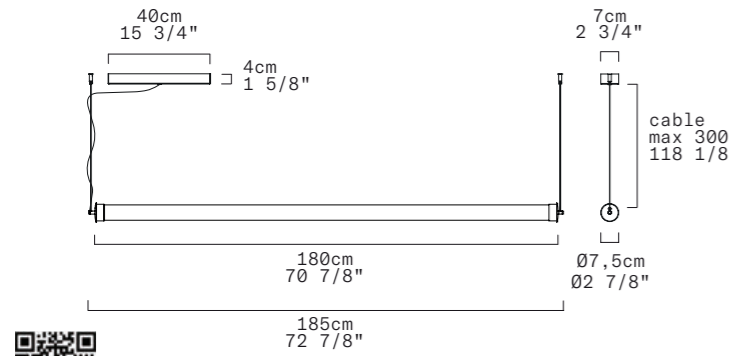

STACKING S 180 H NAKED - INDOOR

David Rockwell, 2023

Discover more

REPLACEABLE LED