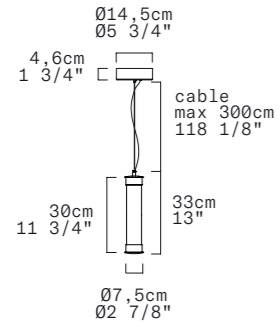

STACKING S 30 V NAKED - INDOOR

David Rockwell, 2023

PENDANT - SOSPENSIONE

Discover more