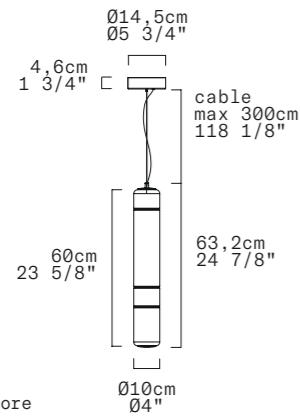

STACKING S 60 V - INDOOR

David Rockwell, 2023

Discover more

REPLACEABLE LED