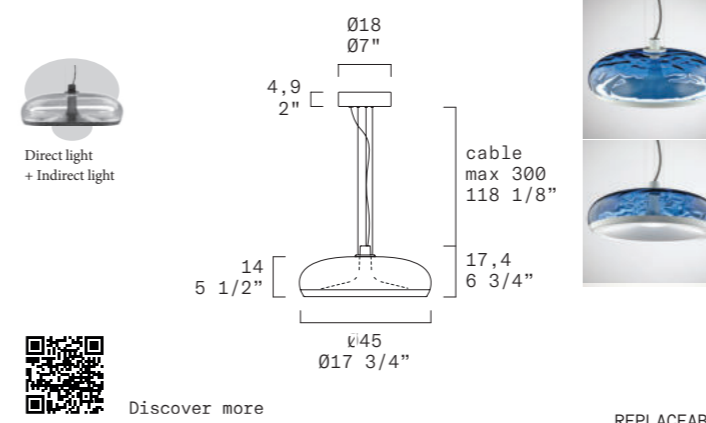

PENDANT AURELIA

AURELIA S 45 SS
Diffuser: Transparent Water Effect
Structure: Matte Gunmetal

AURELIA S 45 SS (SINGLE SWITCH) - INDOOR

Patrick Jouin, 2021

Discover more

REPLACEABLE LED

| TECHNICAL SHEET | |
|------------------|--|
| MATERIALS | Diffuser: Blown Glass Structure: Metal |
| DIMENSIONS | Diffuser: Ø45 cm H14 cm [Ø17 3/4" H5 1/2"] Canopy: Ø18 cm H4,9cm [Ø7" H2"] Cable lenght: 300 cm [118 1/8"] |
| LIGHT SOURCE | Direct: LED 1 X 11,6W 1531 lm (nominal) 3000K CRI≥90 Indirect: LED 1 X 14,4W 2450 lm (nominal) 3000K CRI≥90 or Direct: LED 1 X 11,6W 1471 lm (nominal) 2700K CRI≥90 Indirect: LED 1 X 14,4W 2360 lm (nominal) 2700K CRI≥90 |
| DIMMING PROTOCOL | Push-dim; 0/1-10V; Dali |
| MARKING | DRY LOCATION   |
| WEIGHT | Net Weight: 9,3kg |