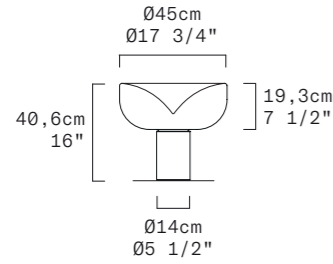

AELLA T 45 - INDOOR

Toso & Massari, 2023