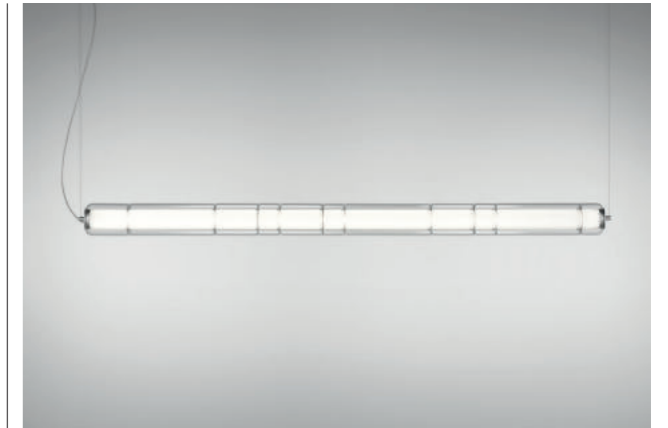

PENDANT - SOSPENSIONE

Discover more

REPLACEABLE LED

TECHNICAL SHEET

| | | |
|------------------|--|--|
| MATERIALS | Difuser: Blown Borosilicate Glass Structure: Aluminum | |
| DIMENSIONS | Difuser: Ø10cm L180cm [Ø4" 70 7/8"] Canopy: 40cm x 7cm x H4cm [15 3/4" x 2 3/4" x H1 5/8"] Cable lenght: 300cm [118 1/8"] | |
| CANOPY | Matte white | |
| LIGHT SOURCE | 5 X LED STRIP 24V 43,75W (total) 5031 lm (nominal) 3000K CRI≥90 5 X LED STRIP 24V 43,75W (total) 4812 lm (nominal) 2700K CRI≥90 | |
| DIMMING PROTOCOL | Push-dim; 0/1-10V, DALI | |
| MARKING | DRY LOCATION  IP20 | |
| WEIGHT | Net weight: 10kg | |