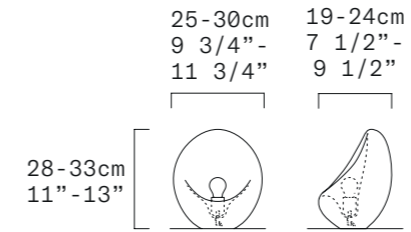

TABLE
LIGHTBODY

LIGHTBODY T - INDOOR
Jörg Hugo, 2021

Discover more

TECHNICAL SHEET

MATERIALS Difuser: Blown Glass
Structure: Metal

DIMENSIONS Difuser: 25-30cm H28-33cm
[9 3/4"-11 3/4" H11"-13"]
Cable lenght: 300 cm [118 1/8"]

LIGHT SOURCE E27 1 x 10W Retrofit LED

CONTROL On-Off

MARKING DRY LOCATION

WEIGHT Net Weight: 4,2kg