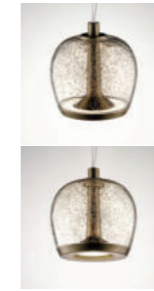

PENDANT

AURELIA BOLD

AURELIA S 22 BOLD
 Diffuser: Shaded Bugundy
 Structure: Vintage Brass

AURELIA BOLD S 22 SS (SINGLE SWITCH) - INDOOR

Patrick Jouin, 2021

Discover more

REPLACEABLE LED

PENDANT - SOSPENSIONE