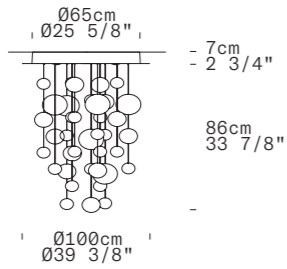

ETHER S 90 - INDOOR

Patrick Jouin, 2006

PENDANT - SOSPENSIONE

Discover more

TECHNICAL SHEET

MATERIALS	Difuser: Borosilicate Blown Glass Structure: Steel
DIMENSIONS	Difuser: Ø100cm h86cm [Ø39 3/8" h33" 7/8"] Canopy: Ø65cm h7cm [Ø25 5/8" h2 3/4"]
LIGHT SOURCE	G53 4 x 15W Retrofit LED G53 4 x 15W Retrofit LED + GU5,3 1 X 8W Retrofit LED RGB 660lm
MARKING	DRY LOCATION
WEIGHT	Net weight: 30kg
ON REQUEST	Special Versions