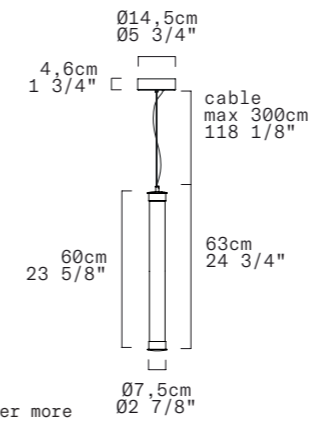

STACKING S 60 V NAKED - INDOOR

David Rockwell, 2023

Discover more

REPLACEABLE LED

TECHNICAL SHEET

MATERIALS	Diffuser: Polymethacrylate Structure: Aluminum
DIMENSIONS	Diffuser: Ø7,5cm H60cm [Ø2 7/8" H23 5/8"] Canopy: Ø14,5cm H4,6cm [Ø5 3/4" H1 3/4"] Cable length: 300cm [118 1/8"]
CANOPY	Matte white
LIGHT SOURCE	5 X LED STRIP 24V 13,75W (total) 1581 lm (nominal) 3000K CRI≥90 5 X LED STRIP 24V 13,75W (total) 1512 lm (nominal) 2700K CRI≥90
DIMMING PROTOCOL	Push-dim; 0/1-10V, DALI
MARKING	DRY LOCATION
WEIGHT	Net weight: 2kg