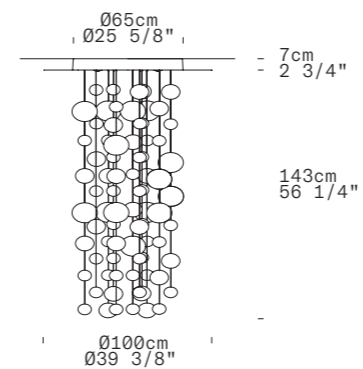

ETHER S 150 - INDOOR

Patrick Jouin, 2006

Discover more

TECHNICAL SHEET

MATERIALS	Difuser: Borosilicate Blown Glass Structure: Steel
DIMENSIONS	Difuser: Ø100cm h143cm [Ø39 3/8" h56" 1/4"] Canopy: Ø65cm h7cm [Ø25 5/8" h2 3/4"]
LIGHT SOURCE	G53 4 x 15W Retrofit LED G53 4 x 15W Retrofit LED + GU5,3 1 x 8W Retrofit LED RGB 660lm
MARKING	DRY LOCATION
WEIGHT	Net weight: 36,8kg
ON REQUEST	Special Versions

PENDANT - SOSPENSIONE