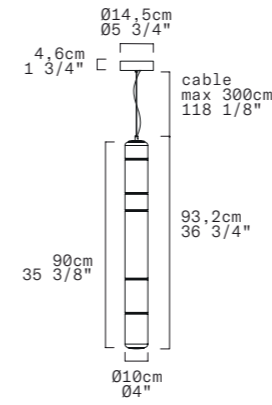

STACKING S 90 V - INDOOR

David Rockwell, 2023

Discover more

REPLACEABLE LED

TECHNICAL SHEET

MATERIALS	Diffuser: Blown Borosilicate Glass Structure: Aluminum	
DIMENSIONS	Diffuser: Ø10cm H90cm [Ø4" 35 3/8"] Canopy: Ø14,5cm H4,6cm [Ø5 3/4" H1 3/4"] Cable length: 300cm [118 1/8"]	
CANOPY	Matte white	
LIGHT SOURCE	5 X LED STRIP 24V 21,25W (total) 2443 lm (nominal) 3000K CRI≥90 5 X LED STRIP 24V 21,25W (total) 2337 lm (nominal) 2700K CRI≥90	
DIMMING PROTOCOL	Push-dim; 0/1-10V, DALI	
MARKING	DRY LOCATION	
WEIGHT	Net weight: 4,3kg	

PENDANT - SOSPENSIONE