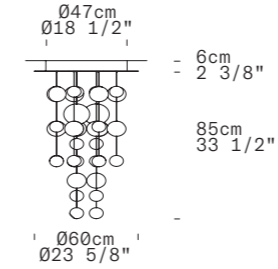

ETHER S - INDOOR

Patrick Jouin, 2007

PENDANT - SOSPENSIONE

Discover more

TECHNICAL SHEET

MATERIALS	Difuser: Borosilicate Blown Glass Structure: Steel
DIMENSIONS	Difuser: Ø60cm h85cm [Ø23 5/8" h33 1/2"] Canopy: Ø47cm h6cm [Ø18 1/2" h2 3/8"]
LIGHT SOURCE	GU10 5 x 7W Retrofit LED
MARKING	DRY LOCATION
WEIGHT	Net weight: 12,60kg
ON REQUEST	Special Versions