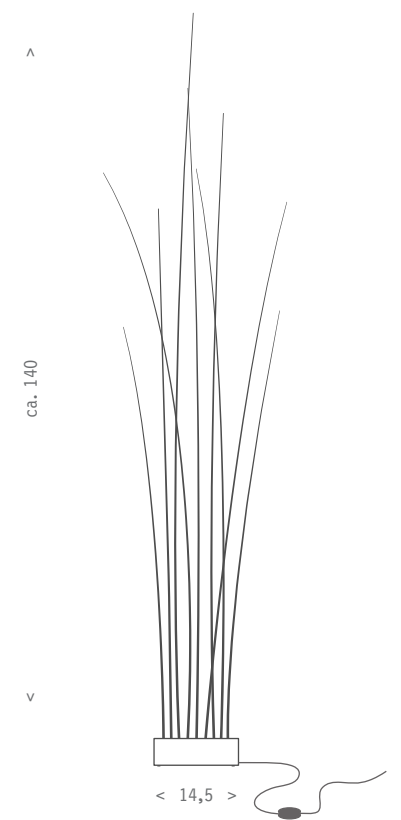

1x LED ca. 12 W, colour temperature warm white

upper surface black or white

under surface leaf metal plated with composition gold or copper other shades of colour on request

MunichReeds

Version 1 außen | outdoor