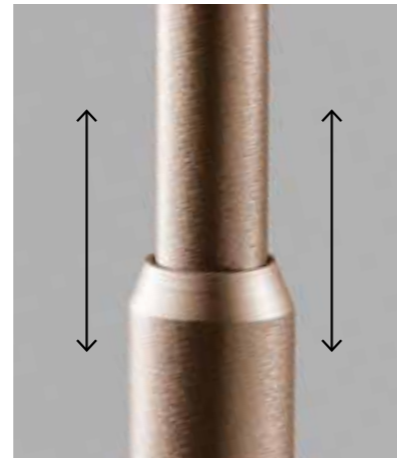

LEFT PAGE ORBIT PENDANT / Rose Gold
RIGHT PAGE ORBIT PENDANT / Titanium
Design: Ronni Gol & Nital Patel

The ORBIT FLOOR lamp is height adjustable and can be operated by the touchless sensor to turn the light on/off and adjust the light intensity. Both spots can be controlled independently from one another, thus allowing users to shape their light.