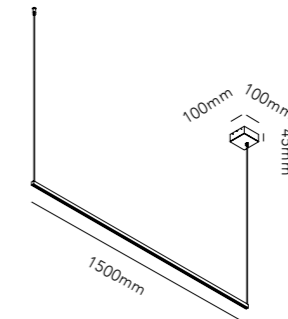

207

STRIPE S1500

30W LED - 230V - IP20 - CRI >90
Lumen 2430lm (nominal)

WHITE 2700K	270360
BLACK 2700K	270361
DKK	3.596,- EX VAT / 4.495,- INCL VAT
SEK	5.452,- EX VAT / 6.815,- INCL VAT
EURO	499,- EX VAT