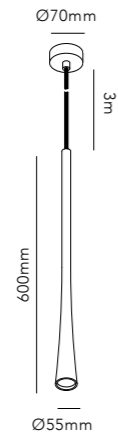

DROP S1

NEW

6W LED - 230V - IP20 - CRI >90 - Lumen 540lm

BRASS* 2700K	270484	NEW
TITANIUM* 2700K	270483	
ROSE GOLD* 2700K	270482	

DKK	2.156,- EX VAT / 2.695,- INCL VAT
SEK	3.268,- EX VAT / 4.085,- INCL VAT
EURO	299,- EX VAT

BLACK 3000K	280261
GOLD 3000K	280263

DKK	1.836,- EX VAT / 2.295,- INCL VAT
SEK	2.788,- EX VAT / 3.485,- INCL VAT
EURO	255,- EX VAT