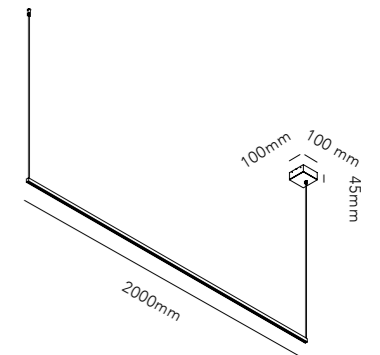

STRIPE S2000

36W LED - 230V - IP20 - CRI >90
Lumen 2970lm (nominal)

WHITE 2700K	270370
BLACK 2700K	270371
DKK	4.316,- EX VAT / 5.395,- INCL VAT
SEK	6.540,- EX VAT / 8.175,- INCL VAT
EURO	599,- EX VAT