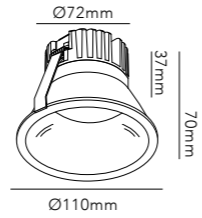

CURVE II Ø110

NEW

15W LED - 220-240V - IP54 - CRI >90 - Lumen 1050lm

BRASS* 2700/3000K	270949	NEW
TITANIUM* 2700/3000K	270948	
ROSE GOLD* 2700/3000K	270947	
CARB. BLACK* 2700/3000K	270946	

DKK	1.356,- EX VAT / 1.695,- INCL VAT
SEK	2.060,- EX VAT / 2.575,- INCL VAT
EURO	188,- EX VAT

WHITE 2700/3000K	270945

DKK	1.276,- EX VAT / 1.595,- INCL VAT
SEK	1.940,- EX VAT / 2.425,- INCL VAT
EURO	177,- EX VAT