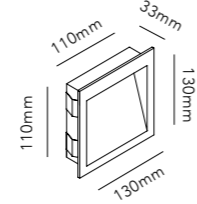

82

DEL1 1

DEL1 1

4.5W LED - 230V - IP54 - CRI >90 - Lumen 160lm

WHITE 3000K	260880
BLACK 3000K	260881

DKK	1.356,- EX VAT / 1.695,- INCL VAT
SEK	2.060,- EX VAT / 2.575,- INCL VAT
EURO	188,- EX VAT

BLACK 3000K	260886

DKK	1.596,- EX VAT / 1.995,- INCL VAT
SEK	2.420,- EX VAT / 3.025,- INCL VAT
EURO	222,- EX VAT

LIGHT-POINT.COM