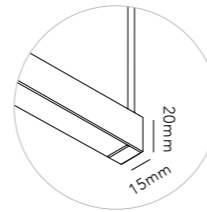

STRIPE PENDANT

Design: Ronni Gol

Pendant height up to 4.5 m.

General measurements for both sizes: