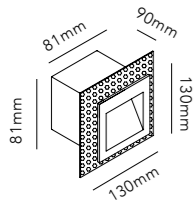

- mounting box for DELI 1 is included.