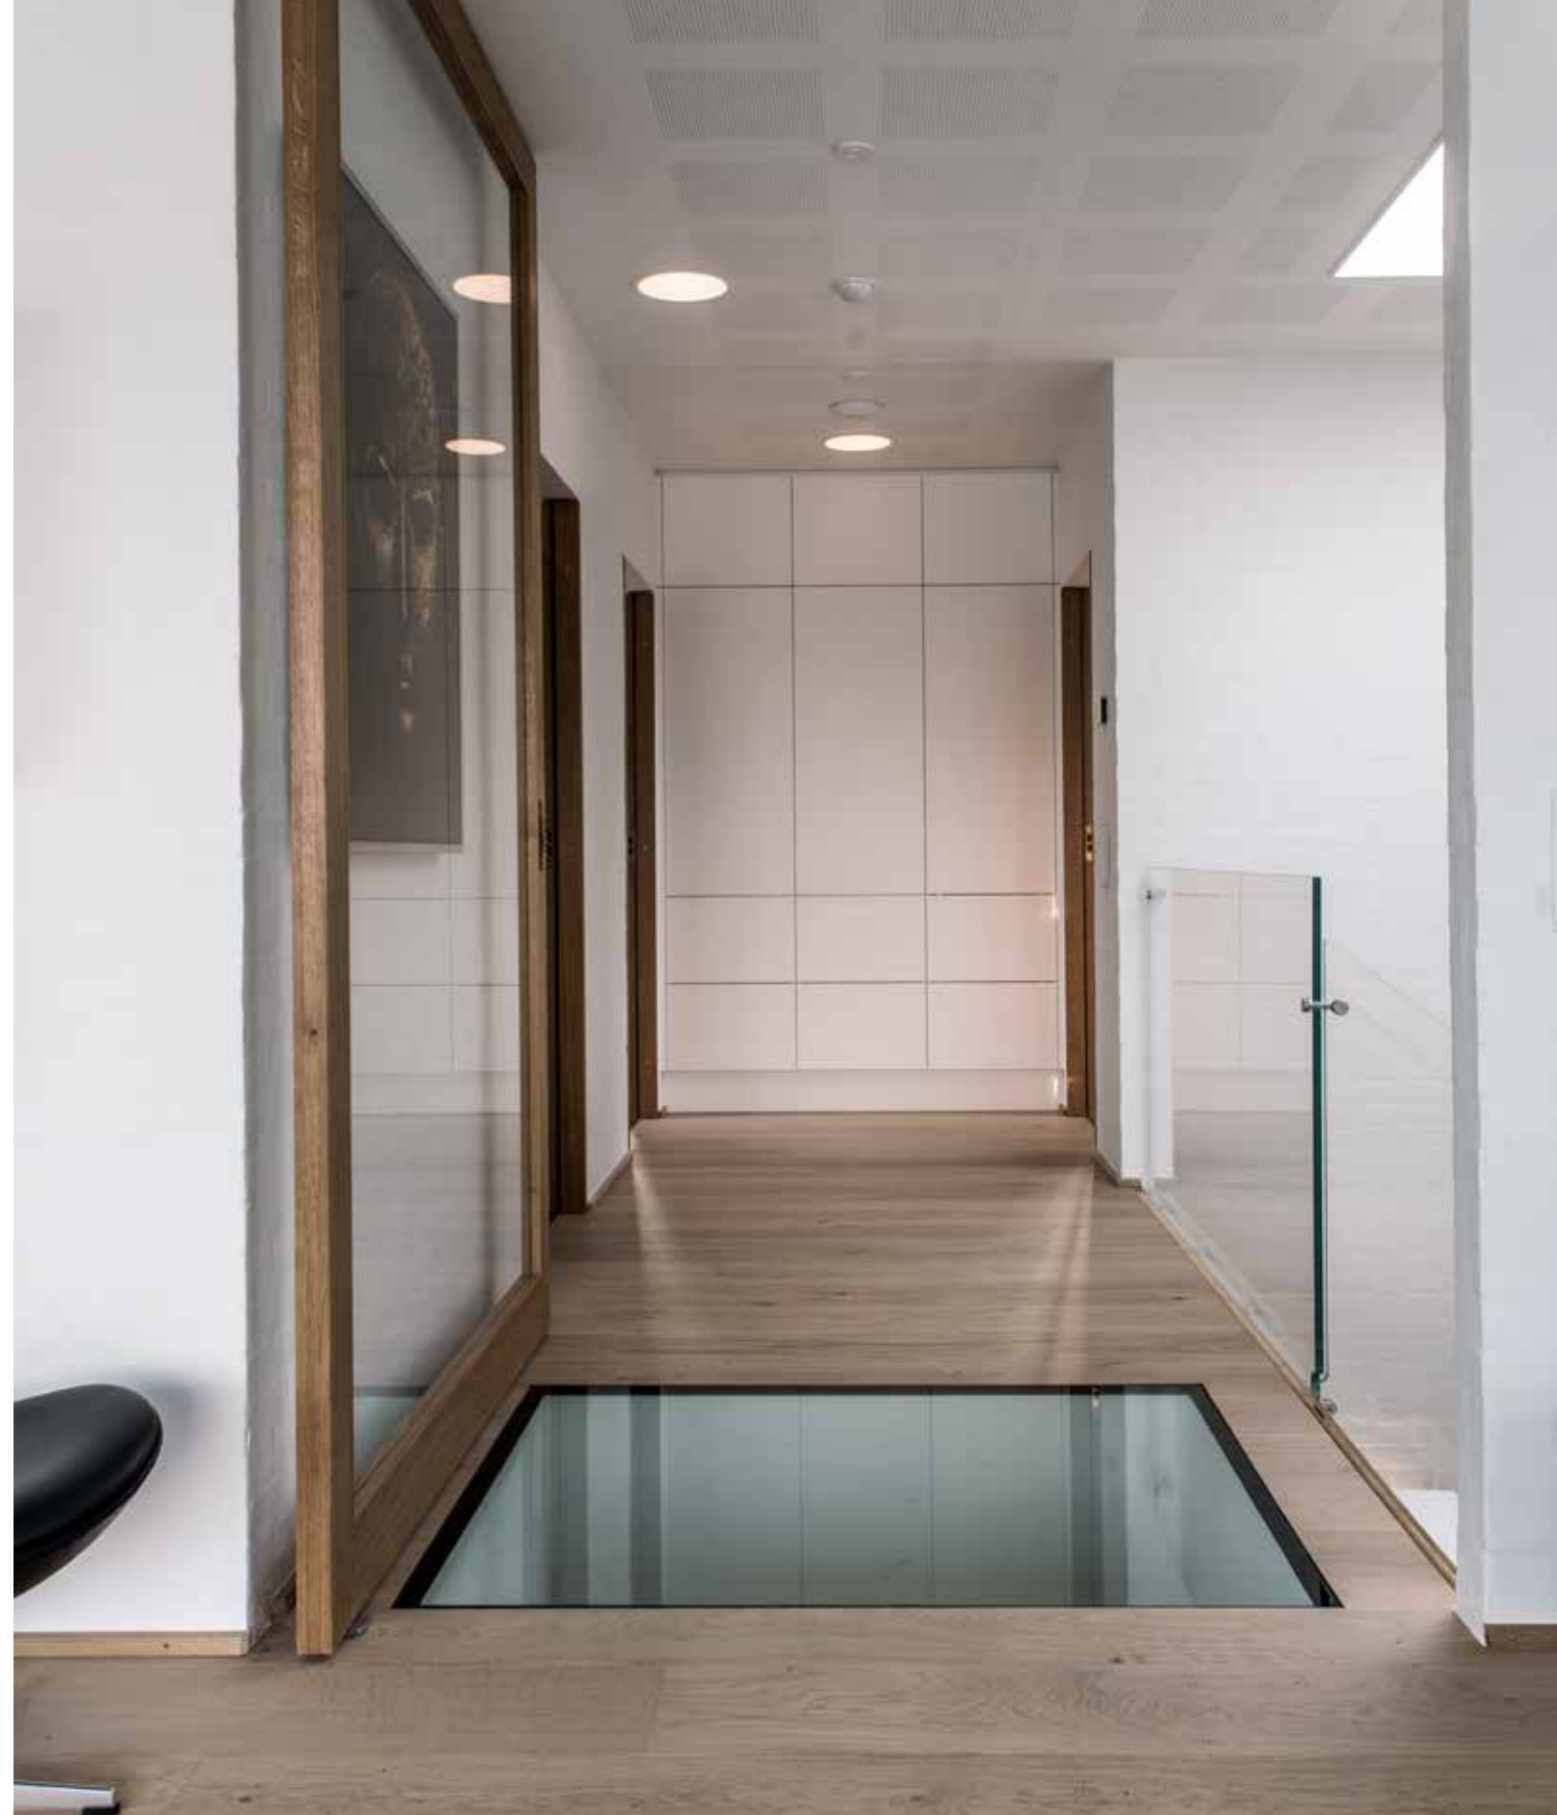

SLIM

172

SLIM / Black
Design: Ronni Gol

SLIM

SLIM

Design: Ronni Gol

SWITCH TUNE

SWITCH TUNE gives you the option to choose between 2700K or 3000K before installing the lamp.