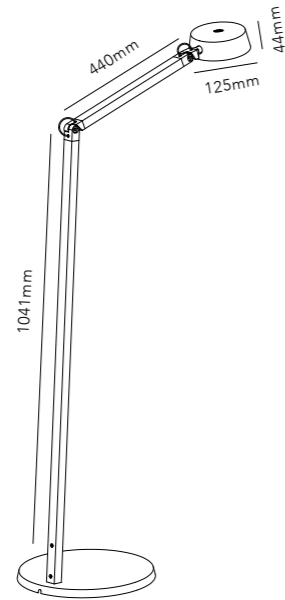

DARK FLOOR

Design: Nital Patel

*Anodized surfaces may vary ±10%.

DARK F1

NEW

15W LED - 220-240V - IP20 - CRI >90
Lumen 910lm (nominal)

BRASS* 3000K	271124	NEW
TITANIUM* 3000K	271123	NEW
ROSE GOLD* 3000K	271122	NEW
CARB. BLACK* 3000K	271121	NEW

DKK	7.996,-	EX VAT / 9.995,-	INCL VAT
SEK	12.116,-	EX VAT / 15.145,-	INCL VAT
EURO	1.111,-	EX VAT	

WHITE 3000K	271120	NEW

DKK	7.596,-	EX VAT / 9.495,-	INCL VAT
SEK	11.516,-	EX VAT / 14.395,-	INCL VAT
EURO	1.055,-	EX VAT