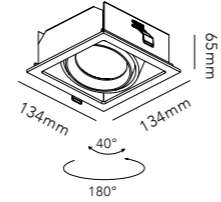

240

GHOST 1+

10W LED - 230V - IP54 - CRI >90 - Lumen 495lm

TITANIUM* 2700K	270812
ROSE GOLD* 2700K	270810
DKK	1.996,- EX VAT / 2.495,- INCL VAT
SEK	3.028,- EX VAT / 3.785,- INCL VAT
EURO	277,- EX VAT
WHITE 3000K	259078
BLACK 3000K	259079
DKK	1.836,- EX VAT / 2.295,- INCL VAT
SEK	2.788,- EX VAT / 3.485,- INCL VAT
EURO	255,- EX VAT