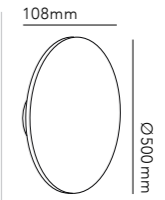

SOHO W5

NEW

18W LED - 230V - IP54 - CRI >90
Lumen 1830lm (3000K) / 1702lm (2700K)

BRASS* 2700/3000K	270188	NEW
TITANIUM* 2700/3000K	270187	
ROSE GOLD* 2700/3000K	270186	

DKK	5.836,-	EX VAT / 7.295,-	INCL VAT
SEK	8.844,-	EX VAT / 11.055,-	INCL VAT
EURO	811,-	EX VAT	

WHITE 2700/3000K	270184
BLACK 2700/3000K	270183
GOLD* 2700/3000K	270185

DKK	4.796,-	EX VAT / 5.995,-	INCL VAT
SEK	7.268,-	EX VAT / 9.085,-	INCL VAT
EURO	666,-	EX VAT