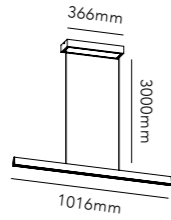

EDGE LINEAR

Design: Nital Patel

Pendant height up to 3 m.
*Anodized surfaces may vary ±10%.

1. Dimmable with
2. Integrated LIGHT-POINT SMART TUNE Powered by Casambi
   - Integrated touchless sensor
   - External Casambi compatible switches

This product cannot be controlled by external trailing-edge dimmer.

EDGE LINEAR S1000

NEW

10W+20W LED - 220-240V - IP20 - CRI >90
Lumen 1800lm

BRASS* 2700-5000K	270553	NEW
CARB. BLACK* 2700-5000K	270550	NEW
TITANIUM* 2700-5000K	270551	
ROSE GOLD* 2700-5000K	270552	

DKK	7.596,-	EX VAT / 9.495,-	INCL VAT
SEK	11.516,-	EX VAT / 14.395,-	INCL VAT
EURO	1.055,-	EX VAT	

EDGE LINEAR S1500

NEW

15W+30W LED - 220-240V - IP20 - CRI >90
Lumen 2700lm

BRASS* 2700-5000K	270563	NEW
CARB. BLACK* 2700-5000K	270560	NEW
TITANIUM* 2700-5000K	270561	
ROSE GOLD* 2700-5000K	270562	

DKK	9.596,-	EX VAT / 11.995,-	INCL VAT
SEK	14.540,-	EX VAT / 18.175,-	INCL VAT
EURO	1.333,-	EX VAT	

EDGE LINEAR S2000

NEW

20W+40W LED - 220-240V - IP20 - CRI >90
Lumen 3600lm

BRASS* 2700-5000K	270566	NEW
CARB. BLACK* 2700-5000K	270567	NEW
TITANIUM* 2700-5000K	270564	
ROSE GOLD* 2700-5000K	270565	

DKK	11.996,-	EX VAT / 14.995,-	INCL VAT
SEK	18.180,-	EX VAT / 22.725,-	INCL VAT
EURO	1.666,-	EX VAT	

General measurements for all three sizes: