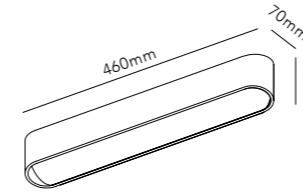

AURA

AURA W3

NEW

18W LED - 220-240V - IP20 - CRI >90
Lumen 1980lm (nominal)

BRASS* 2700/3000K	270984	NEW
TITANIUM* 2700/3000K	270983	
ROSE GOLD* 2700/3000K	270982	

DKK	3.436,-	EX VAT / 4.295,-	INCL VAT
SEK	5.212,-	EX VAT / 6.515,-	INCL VAT
EURO	477,-	EX VAT	

WHITE 2700/3000K	270980	NEW
BLACK 2700/3000K	270981	NEW

DKK	2.956,-	EX VAT / 3.695,-	INCL VAT
SEK	4.484,-	EX VAT / 5.605,-	INCL VAT
EURO	411,-	EX VAT