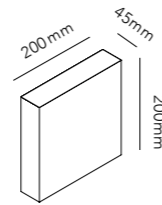

48

COMPACT DOWN W2

6W LED - 230V - IP54 - CRI >90 - Lumen 290lm

BLACK 3000K	256344
DKK	2.636,- EX VAT / 3.295,- INCL VAT
SEK	3.996,- EX VAT / 4.995,- INCL VAT
EURO	366,- EX VAT