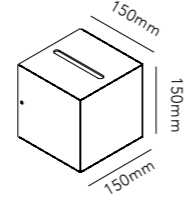

64

CUBE XL

E27 - 60W max - 230V - IP54

BLACK	256122 - out with stock
DKK	1.676,- EX VAT / 2.095,- INCL VAT
SEK	2.540,- EX VAT / 3.175,- INCL VAT
EURO	233,- EX VAT