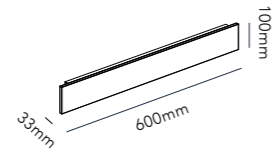

COVER W1

2x15W LED - 230V - IP54 - CRI >90
Lumen - 1000lm

WHITE 3000K	261250 - out with stock
DKK	- out with stock 3.676,- EX VAT / 4.595,- INCL VAT
SEK	5.572,- EX VAT / 6.965,- INCL VAT
EURO	511,- EX VAT