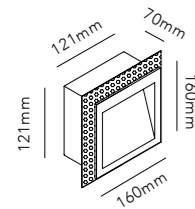

- mounting box for DELI 2 is included.