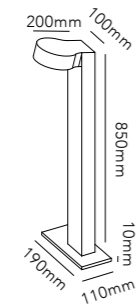

ORBIT GARDEN 2

15W LED - 230V - IP54 - CRI >90
Lumen 1350lm (nominal)

BLACK 3000K	268302
DKK	4.716,- EX VAT / 5.895,- INCL VAT
SEK	7.148,- EX VAT / 8.935,- INCL VAT
EURO	655,- EX VAT