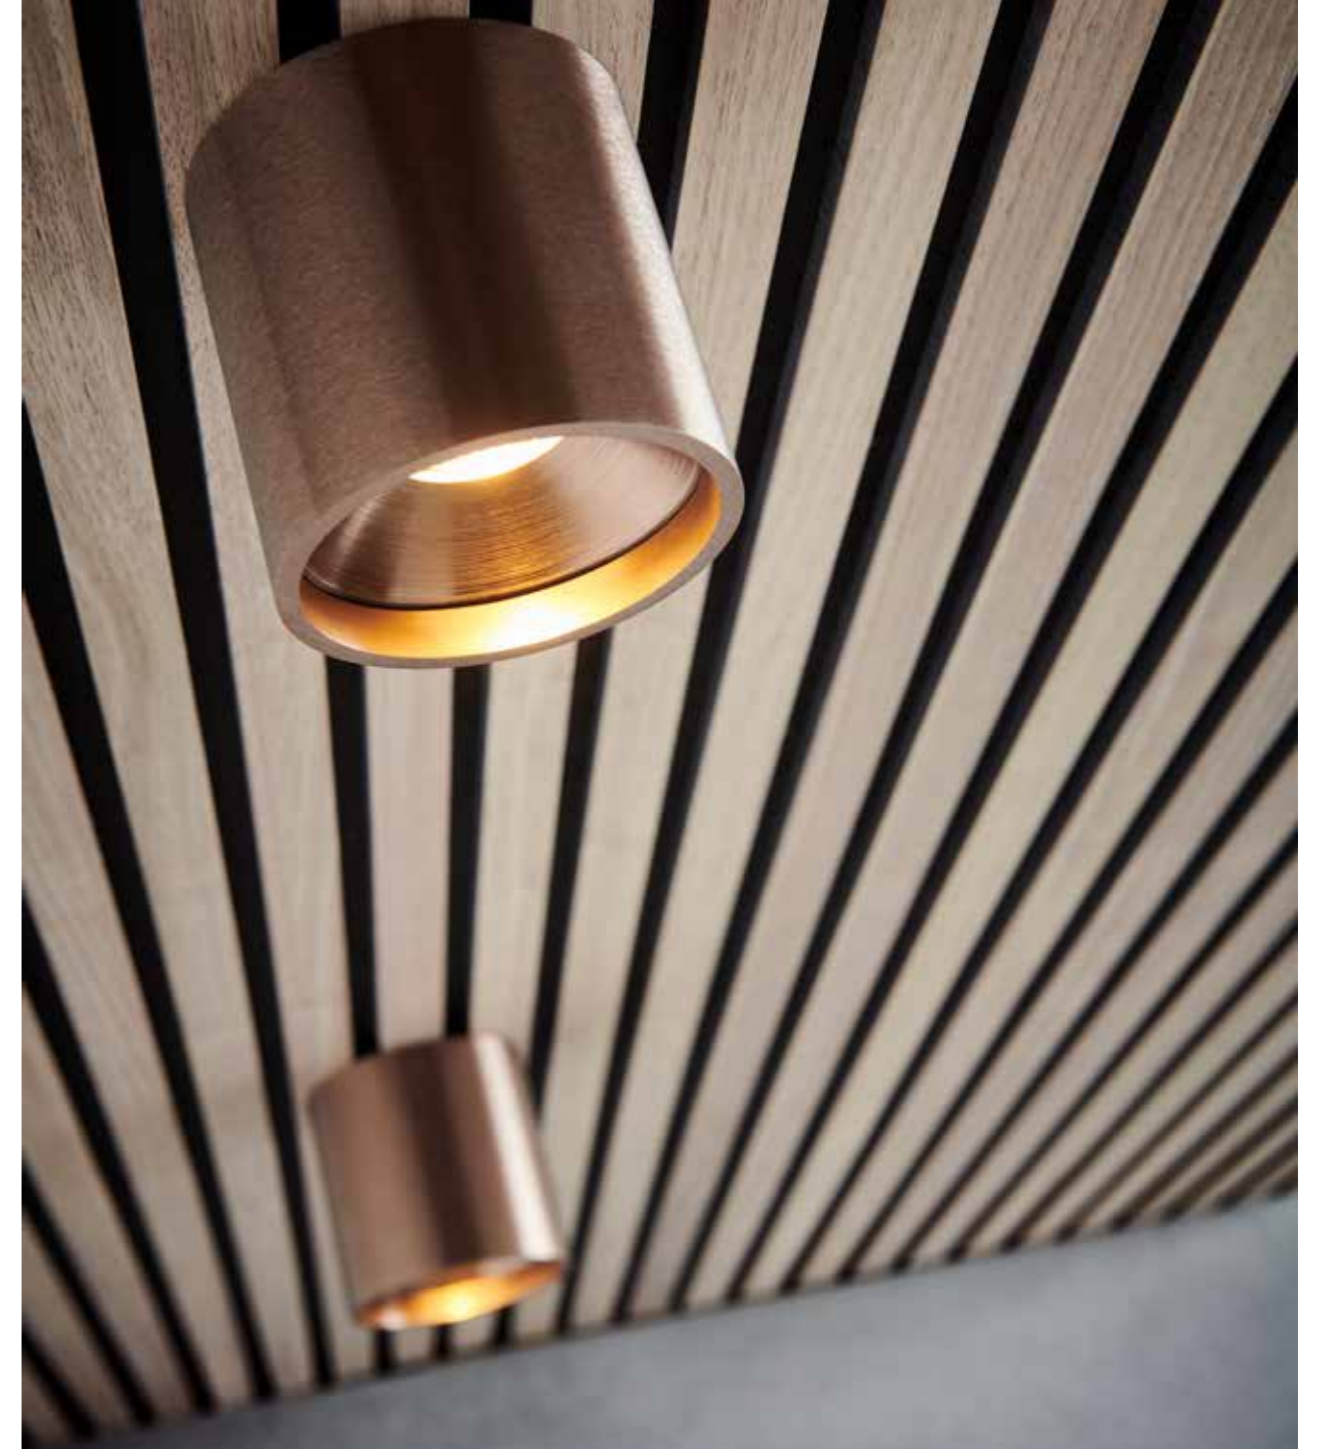

SOLO

Design: Ronni Gol

* Anodized surfaces are not recommended for outdoor use. Anodized surfaces may vary ±10%.

SOLO SQAURE

Design: Ronni Gol

* Black/Gold are not recommended for outdoor use.

SOLO 1

NEW

6W LED - 230V - IP54 - CRI >90
Lumen 415lm (3000K) / 386lm (2700K)

BRASS* 2700K	270214	NEW
TITANIUM* 2700K	270213	
ROSE GOLD* 2700K	270212	

DKK	1.436,-	EX VAT / 1.795,-	INCL VAT
SEK	2.180,-	EX VAT / 2.725,-	INCL VAT
EURO	199,-	EX VAT	

WHITE 2700K	270210
BLACK/WHITE 2700K	270211
WHITE 3000K	258990
BLACK/WHITE 3000K	258991
BLACK/GOLD* 3000K	258992

DKK	1.276,-	EX VAT / 1.595,-	INCL VAT
SEK	1.940,-	EX VAT / 2.425,-	INCL VAT
EURO	177,-	EX VAT	

SOLO SQAURE

6W LED - 230V - IP54 - CRI >90
Lumen 380lm (3000K) / 354lm (2700K)

WHITE 3000K	258995 - out with stock
BLACK/WHITE 3000K	258996 - out with stock
BLACK/WHITE 2700K	270221 - out with stock
BLACK/GOLD* 3000K	258997 - out with stock

DKK	1.276,-	EX VAT / 1.595,-	INCL VAT
SEK	1.940,-	EX VAT / 2.425,-	INCL VAT
EURO	177,-	EX VAT	

SOLO 2

NEW

10W LED - 230V - IP54 - CRI >90
Lumen 900lm (3000K) / 837lm (2700K)

BRASS* 2700K	270194	NEW
TITANIUM* 2700K	270193	
ROSE GOLD* 2700K	270192	

DKK	1.756,-	EX VAT / 2.195,-	INCL VAT
SEK	2.668,-	EX VAT / 3.335,-	INCL VAT
EURO	244,-	EX VAT	

WHITE 2700K	270190
BLACK/WHITE 2700K	270191
WHITE 3000K	259020
BLACK/WHITE 3000K	259021

DKK	1.596,-	EX VAT / 1.995,-	INCL VAT
SEK	2.420,-	EX VAT / 3.025,-	INCL VAT
EURO	222,-	EX VAT