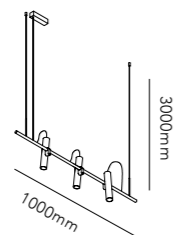

SPIRIT

Design: Ronni Gol

Pendant height up to 3 m.
*Anodized surfaces may vary ±10%.

General measurements for all three sizes:

SPIRIT S1000

3x5W LED - 230V - IP20 - CRI >90 - Lumen 1650lm

TITANIUM/BLACK* 2700K	270614
ROSE GOLD/BLACK* 2700K	270610