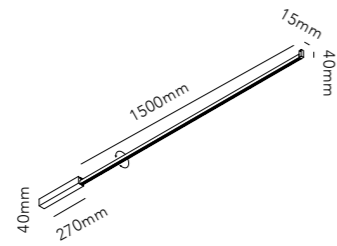

STRIPE

STRIPE CEILING/WALL

Design: Ronni Gol

STRIPE C/W S1500

30W LED - 230V - IP20 - CRI >90 - Lumen 2700lm

WHITE 2700K	270660
BLACK 2700K	270661
DKK	3.516,- EX VAT / 4.395,- INCL VAT
SEK	5.332,- EX VAT / 6.665,- INCL VAT
EURO	488,- EX VAT

206

STRIPE C/W S2000

33W LED - 230V - IP20 - CRI >90 - Lumen 2970lm

WHITE 2700K	270670
BLACK 2700K	270671
DKK	3.996,- EX VAT / 4.995,- INCL VAT
SEK	6.060,- EX VAT / 7.575,- INCL VAT
EURO	555,- EX VAT

STRIPE

STRIPE PENDANT

Design: Ronni Gol

Pendant height up to 4.5 m.

General measurements for both sizes:

Alternative mounting option:

207

STRIPE S1500

30W LED - 230V - IP20 - CRI >90
Lumen 2430lm (nominal)

WHITE 2700K	270360
BLACK 2700K	270361
DKK	3.596,- EX VAT / 4.495,- INCL VAT
SEK	5.452,- EX VAT / 6.815,- INCL VAT
EURO	499,- EX VAT

STRIPE S2000

36W LED - 230V - IP20 - CRI >90
Lumen 2970lm (nominal)

WHITE 2700K	270370
BLACK 2700K	270371
DKK	4.316,- EX VAT / 5.395,- INCL VAT
SEK	6.540,- EX VAT / 8.175,- INCL VAT
EURO	599,- EX VAT