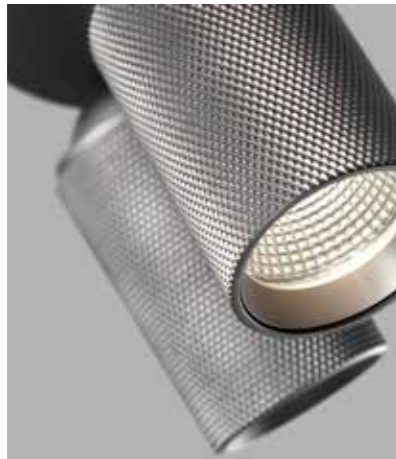

LEFT PAGE RAW 1 / RAW 2 /
Brass / Carbon Black / Titanium
RIGHT PAGE RAW 2 / Titanium
Design: Nital Patel

RAW is an attitude of refined simplicity and technical precision that has become synonymous of LIGHT-POINT's design style. The RAW spot lamps feature the brands newest signature, cross-knurled pattern that is machined into solid aluminium, giving it a contemporary, yet elegant aesthetic at the same time. The diamond facets in the knurling textured have been softened to enrich the depth of the anodised colours.