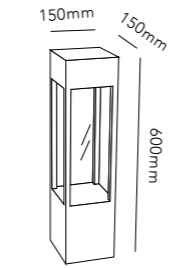

LANTERN G2

12W LED - 230V - IP54 - CRI >90 - Lumen 745lm

BLACK 3000K	257530
DKK	4.236,- EX VAT / 5.295,- INCL VAT
SEK	6.420,- EX VAT / 8.025,- INCL VAT
EURO	588,- EX VAT

LIGHT-POINT.COM