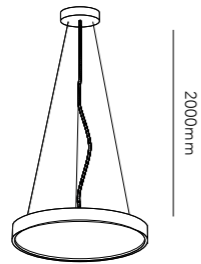

SURFACE

SURFACE

Design: LP Design Team

☐ LED
☐ dimm.
☐ IN DOOR
☐ OUT DOOR
☐ IP54

SUSPENSION KIT

Design: LP Design Team

☐ IN DOOR
☐ OUT DOOR
☐ IP54

SURFACE 300

20W LED - 230V - IP54 - CRI >90 - Lumen 1185lm

WHITE 3000K	257700
BLACK 3000K	257701
DKK	3.196,- EX VAT / 3.995,- INCL VAT
SEK	4.844,- EX VAT / 6.055,- INCL VAT
EURO	444,- EX VAT

SUSPENSION KIT 2M

Prices are only for the suspension part.

WHITE	257715
BLACK	257716
DKK	396,- EX VAT / 495,- INCL VAT
SEK	604,- EX VAT / 755,- INCL VAT
EURO	55,- EX VAT

212

SURFACE 500

32W LED - 230V - IP54 - CRI >90 - Lumen 2660lm

WHITE 3000K	257705
BLACK 3000K	257706
DKK	5.516,- EX VAT / 6.895,- INCL VAT
SEK	8.364,- EX VAT / 10.455,- INCL VAT
EURO	766,- EX VAT

SUSPENSION KIT 5M

Prices are only for the suspension part.

WHITE	257717
BLACK	257718
DKK	476,- EX VAT / 595,- INCL VAT
SEK	724,- EX VAT / 905,- INCL VAT
EURO	66,- EX VAT

SURFACE

213