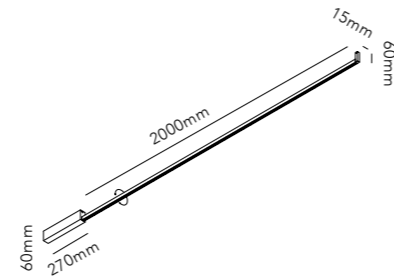

206

STRIPE C/W S2000

33W LED - 230V - IP20 - CRI >90 - Lumen 2970lm

WHITE 2700K	270670
BLACK 2700K	270671
DKK	3.996,- EX VAT / 4.995,- INCL VAT
SEK	6.060,- EX VAT / 7.575,- INCL VAT
EURO	555,- EX VAT

STRIPE

STRIPE PENDANT

Design: Ronni Gol

Pendant height up to 4.5 m.

General measurements for both sizes:

Alternative mounting option:

207

STRIPE S1500

30W LED - 230V - IP20 - CRI >90
Lumen 2430lm (nominal)

WHITE 2700K	270360
BLACK 2700K	270361
DKK	3.596,- EX VAT / 4.495,- INCL VAT
SEK	5.452,- EX VAT / 6.815,- INCL VAT
EURO	499,- EX VAT