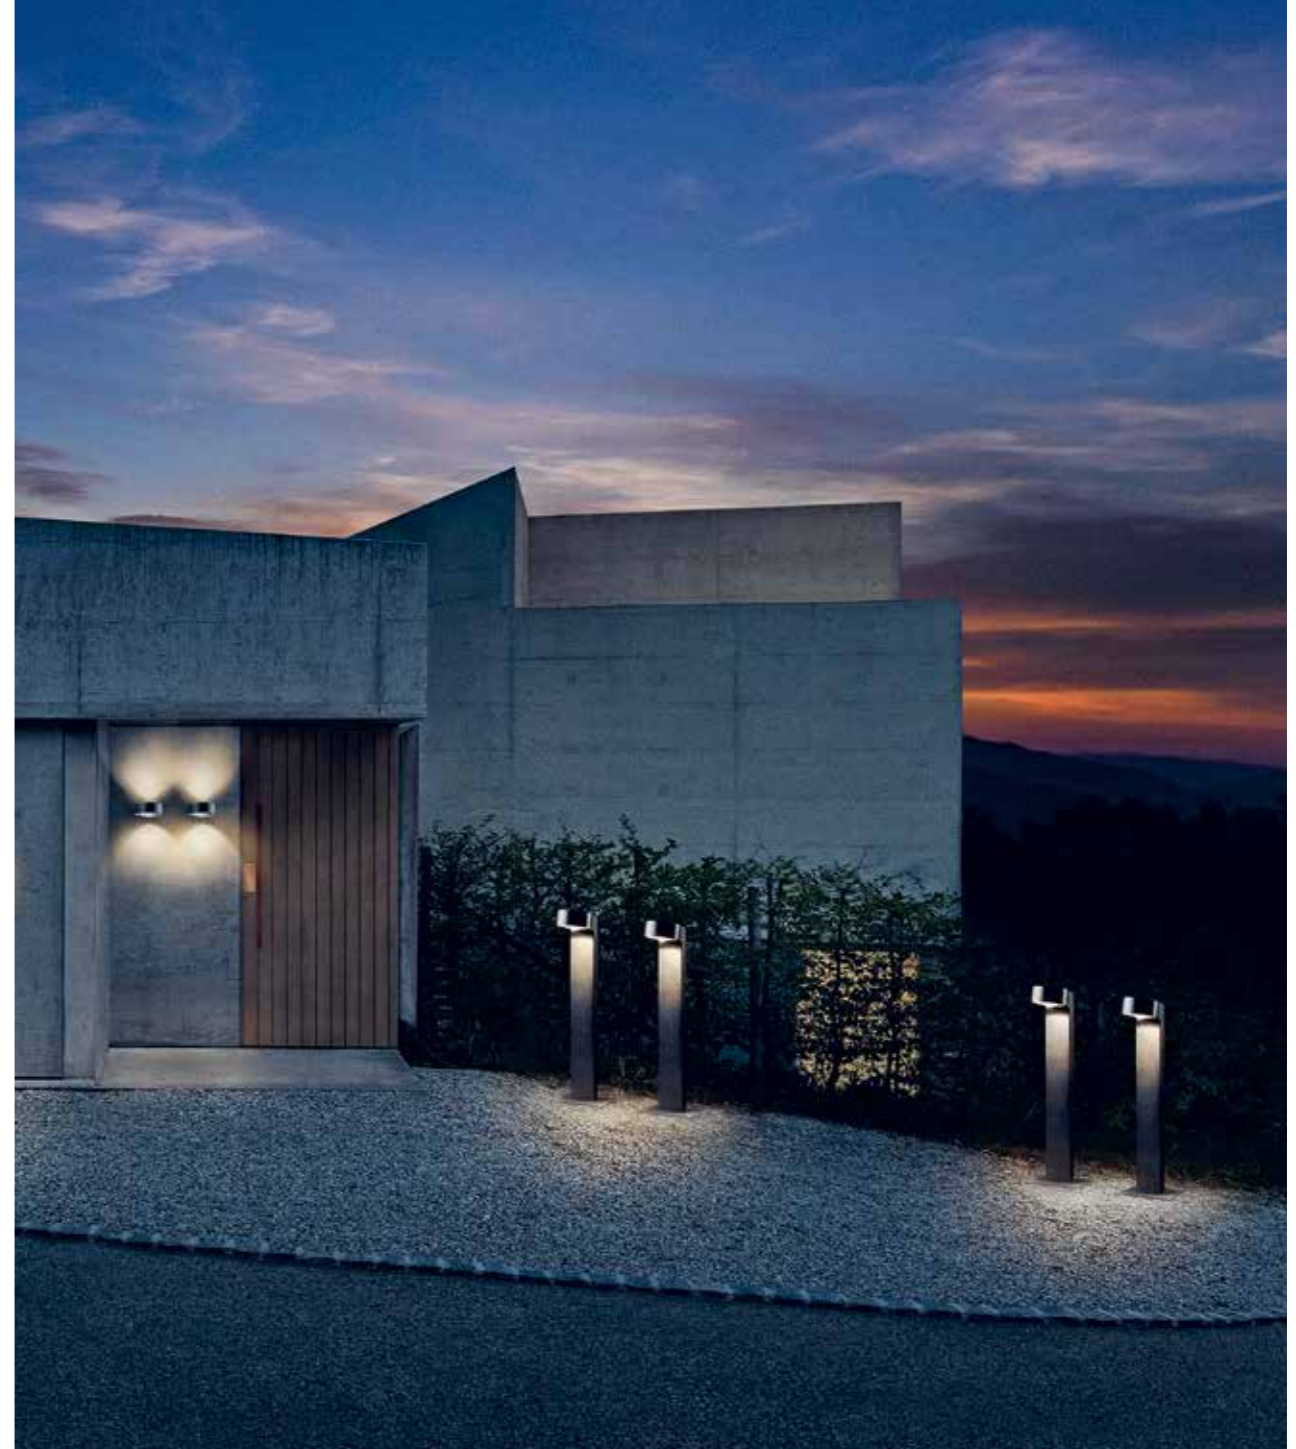

LEFT PAGE RAW 1 / RAW 2 /
Brass / Carbon Black / Titanium
RIGHT PAGE RAW 2 / Titanium
Design: Nital Patel

RAW is an attitude of refined simplicity and technical precision that has become synonymous of LIGHT-POINT's design style. The RAW spot lamps feature the brands newest signature, cross-knurled pattern that is machined into solid aluminium, giving it a contemporary, yet elegant aesthetic at the same time. The diamond facets in the knurling textured have been softened to enrich the depth of the anodised colours.