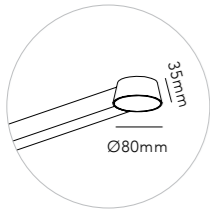

Pendant height up to 3 m.
* Anodized surfaces may vary ±10%.

General measurements for all three sizes:

132

OPTIC LINEAR L1500

4x6W LED - 220-240V - IP20 - CRI >90
Lumen 1500lm

TITANIUM* 2700/3000K	270911
ROSE GOLD* 2700/3000K	270912
CARB. BLACK* 2700/3000K	270910