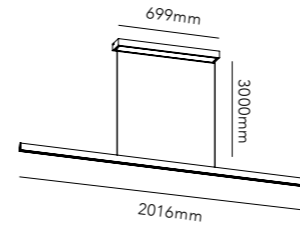

EDGE LINEAR

Design: Nital Patel

Pendant height up to 3 m.
*Anodized surfaces may vary ±10%.

1. Dimmable with
2. Integrated LIGHT-POINT SMART TUNE Powered by Casambi
   - Integrated touchless sensor
   - External Casambi compatible switches

This product cannot be controlled by external trailing-edge dimmer.

EDGE LINEAR S1000

NEW

10W+20W LED - 220-240V - IP20 - CRI >90
Lumen 1800lm

BRASS* 2700-5000K	270553	NEW
CARB. BLACK* 2700-5000K	270550	NEW
TITANIUM* 2700-5000K	270551	
ROSE GOLD* 2700-5000K	270552	

DKK	7.596,-	EX VAT / 9.495,-	INCL VAT
SEK	11.516,-	EX VAT / 14.395,-	INCL VAT
EURO	1.055,-	EX VAT	

EDGE LINEAR S1500

NEW

15W+30W LED - 220-240V - IP20 - CRI >90
Lumen 2700lm

BRASS* 2700-5000K	270563	NEW
CARB. BLACK* 2700-5000K	270560	NEW
TITANIUM* 2700-5000K	270561	
ROSE GOLD* 2700-5000K	270562	

DKK	9.596,-	EX VAT / 11.995,-	INCL VAT
SEK	14.540,-	EX VAT / 18.175,-	INCL VAT
EURO	1.333,-	EX VAT	

EDGE LINEAR S2000

NEW

20W+40W LED - 220-240V - IP20 - CRI >90
Lumen 3600lm

BRASS* 2700-5000K	270566	NEW
CARB. BLACK* 2700-5000K	270567	NEW
TITANIUM* 2700-5000K	270564	
ROSE GOLD* 2700-5000K	270565	

DKK	11.996,-	EX VAT / 14.995,-	INCL VAT
SEK	18.180,-	EX VAT / 22.725,-	INCL VAT
EURO	1.666,-	EX VAT	

General measurements for all three sizes: