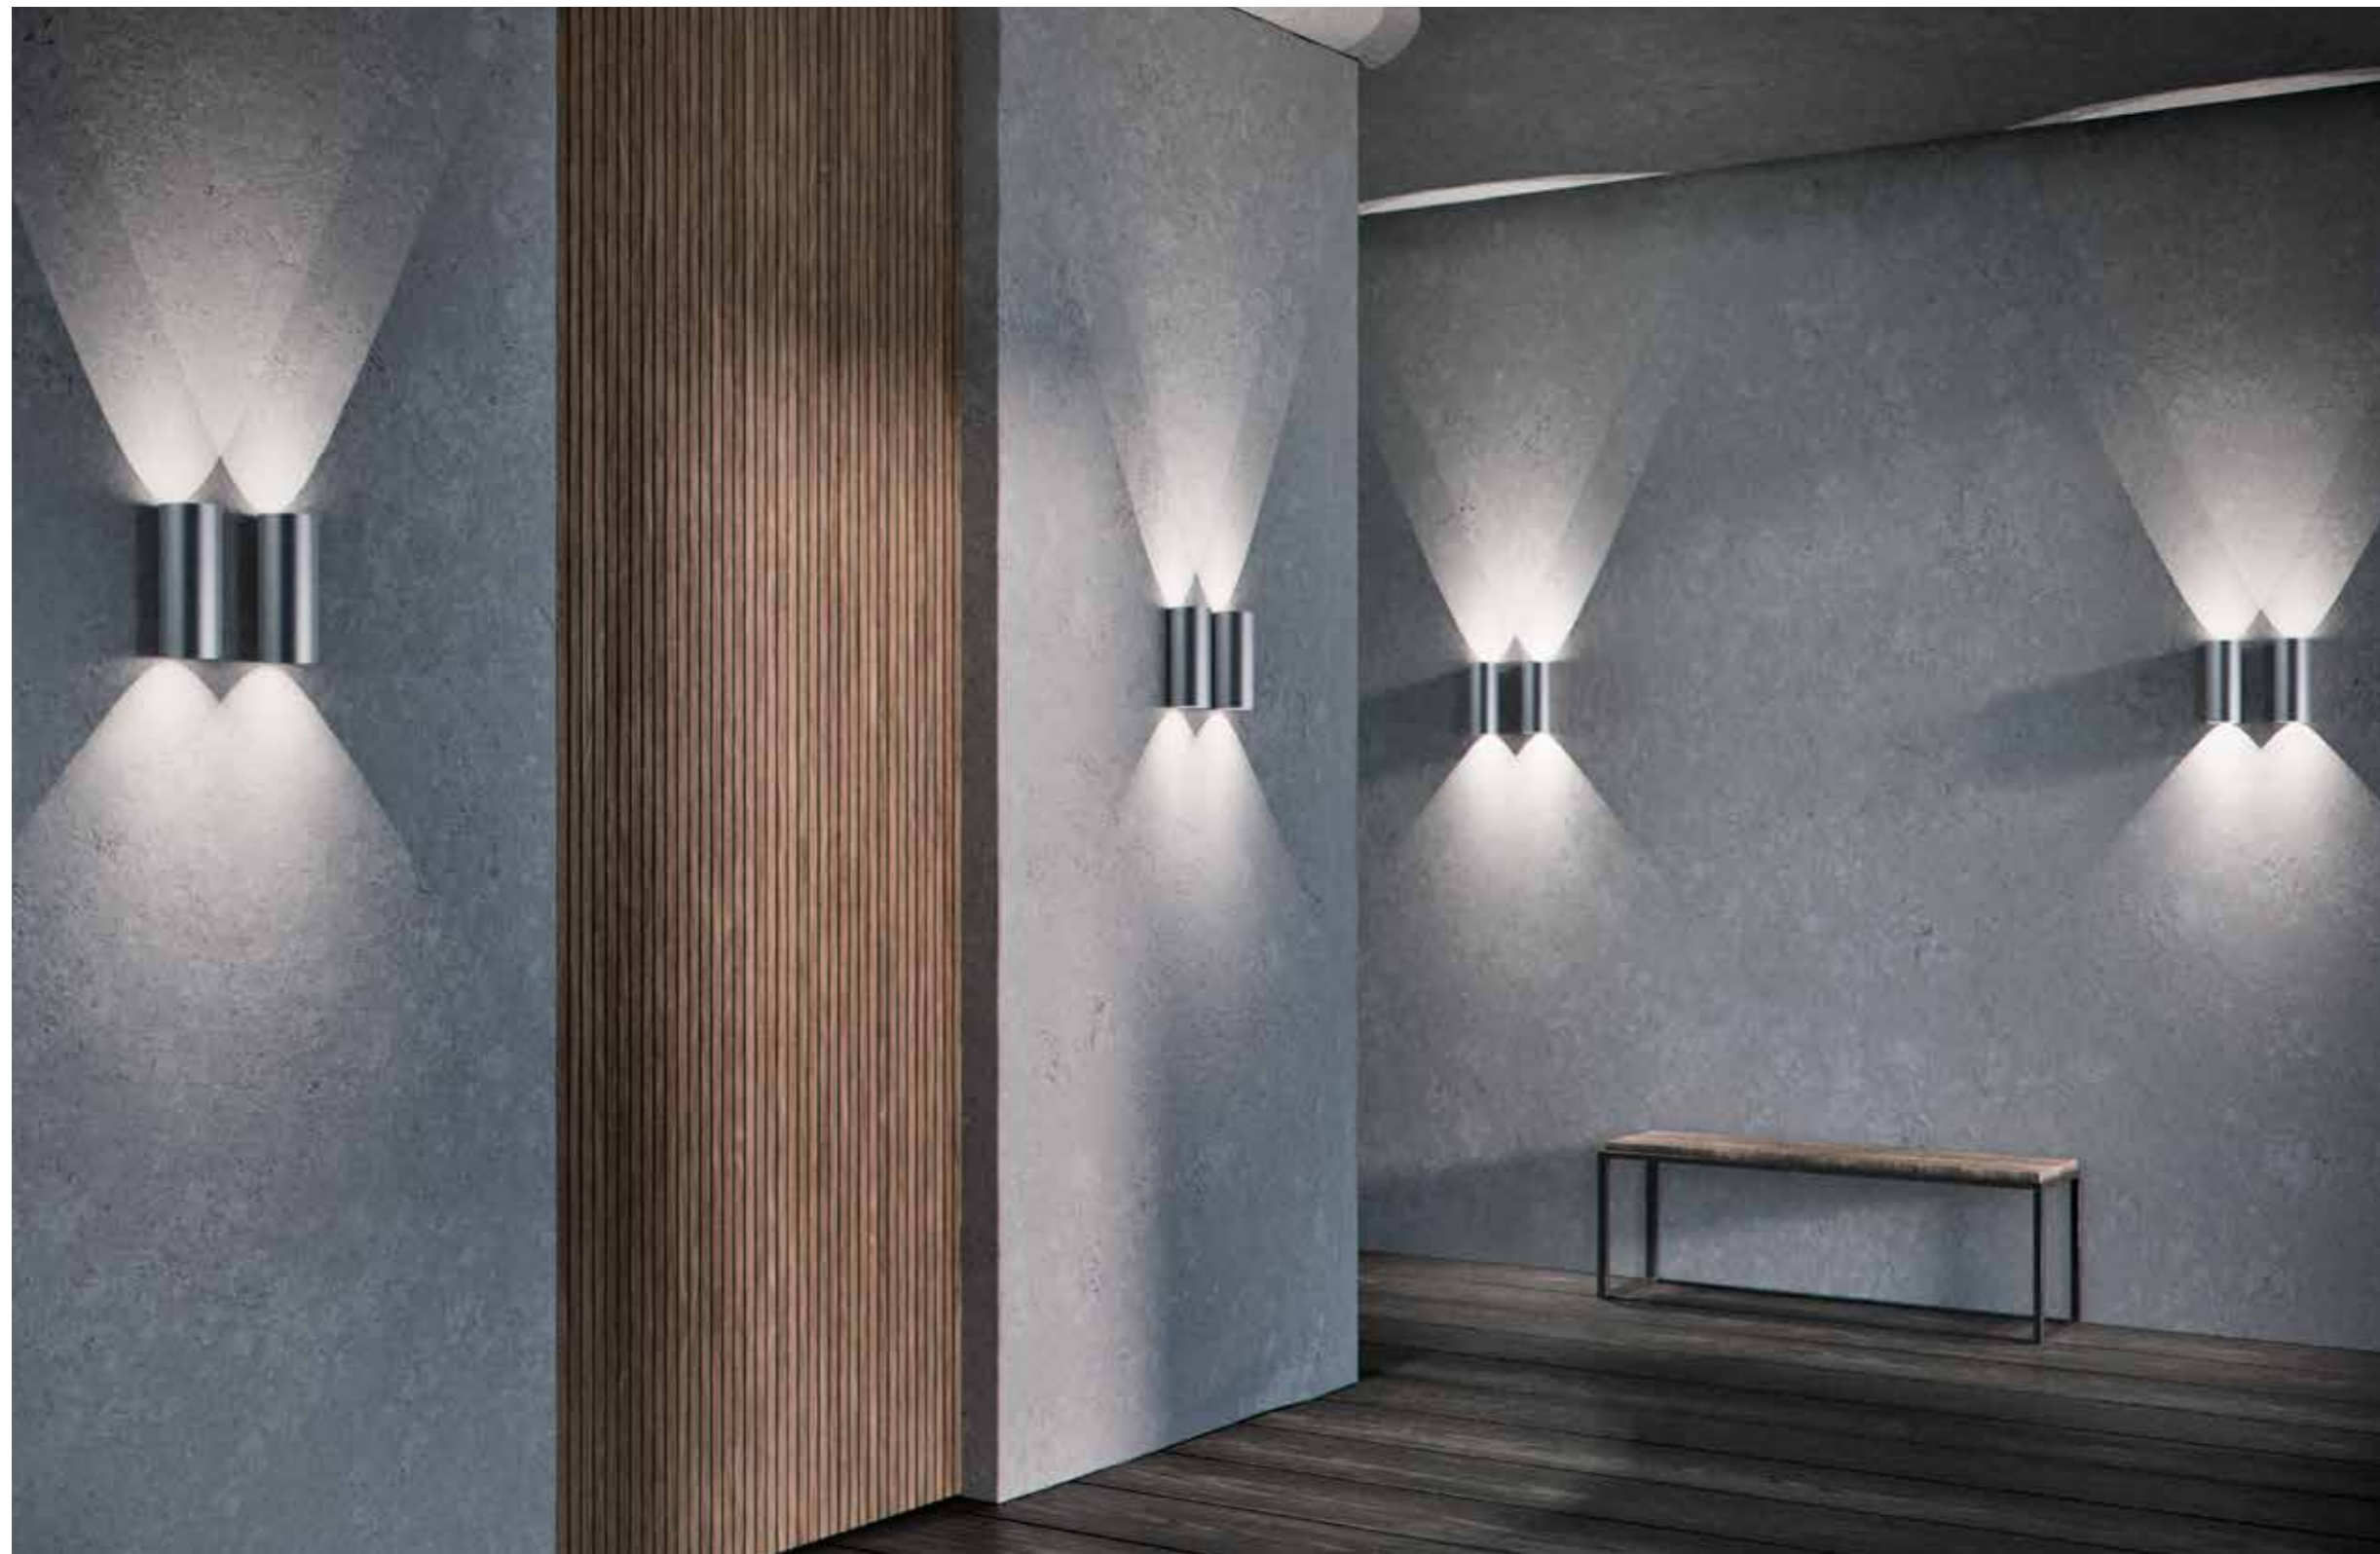

ZERO WALL / Titanium
Design: Ronni Gol