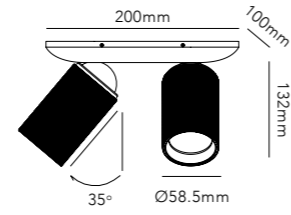

RAW 2 NEW

2x6W LED - 230V - IP54 - CRI >90 - Lumen 1050lm

BRASS* 3000K	270959	NEW
TITANIUM* 3000K	270958	
ROSE GOLD* 3000K	270957	
CARB. BLACK* 3000K	270956	

DKK	3.036,-	EX VAT / 3.795,-	INCL VAT
SEK	4.604,-	EX VAT / 5.755,-	INCL VAT
EURO	422,-	EX VAT