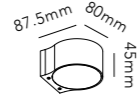

ORBIT WALL

Design: Ronni Gol & Nital Patel

* Anodized surfaces are not recommended for outdoor use. Anodized surfaces may vary ±10%.

ORBIT MINI UP/DOWN

NEW

2x4W LED - 230V - IP54 - CRI >90
Lumen 720lm (nominal)(3000K) / 720lm (2700K)

BRASS* 2700K	270574	NEW
TITANIUM* 2700K	270573	
ROSE GOLD* 2700K	270572	

DKK	1.836,-	EX VAT / 2.295,-	INCL VAT
SEK	2.788,-	EX VAT / 3.485,-	INCL VAT
EURO	255,-	EX VAT	

WHITE 2700K	270570
BLACK 2700K	270571
WHITE 3000K	268310
BLACK 3000K	268311

DKK	1.596,-	EX VAT / 1.995,-	INCL VAT
SEK	2.420,-	EX VAT / 3.025,-	INCL VAT
EURO	222,-	EX VAT	

ORBIT W2 UP/DOWN

NEW

2x12W LED - 230V - IP54 - CRI >90
Lumen 2160lm (nominal) (3000K) / 2160lm (2700K)

BRASS* 2700K	270594	NEW
TITANIUM* 2700K	270593	
ROSE GOLD* 2700K	270592	

DKK	3.676,-	EX VAT / 4.595,-	INCL VAT
SEK	5.572,-	EX VAT / 6.965,-	INCL VAT
EURO	511,-	EX VAT	

WHITE 2700K	270590
BLACK 2700K	270591
WHITE 3000K	268330
BLACK 3000K	268331

DKK	3.196,-	EX VAT / 3.995,-	INCL VAT
SEK	4.844,-	EX VAT / 6.055,-	INCL VAT
EURO	444,-	EX VAT	

ORBIT W1 UP/DOWN

NEW

2x8W LED - 230V - IP54 - CRI >90
Lumen 1440lm (nominal)(3000K) / 1440lm (2700K)

BRASS* 2700K	270584	NEW
TITANIUM* 2700K	270583	
ROSE GOLD* 2700K	270582	

DKK	2.476,-	EX VAT / 3.095,-	INCL VAT
SEK	3.756,-	EX VAT / 4.695,-	INCL VAT
EURO	344,-	EX VAT	

WHITE 2700K	270580
BLACK 2700K	270581
WHITE 3000K	268320
BLACK 3000K	268321

DKK	2.156,-	EX VAT / 2.695,-	INCL VAT
SEK	3.268,-	EX VAT / 4.085,-	INCL VAT
EURO	299,-	EX VAT