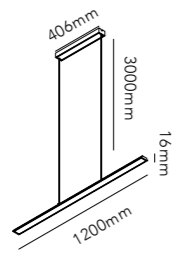

SWITCH TUNE

SWITCH TUNE gives you the option to choose between 2700K or 3000K before installing the lamp.

Pendant height up to 3 m.
General measurements for all three sizes:

SLIM S1200

30W LED - 220-240V - IP20 - CRI >90 - Lumen 1830lm

WHITE 2700/3000K	280700
BLACK 2700/3000K	280701
DKK	3.756,- EX VAT / 4.695,- INCL VAT
SEK	5.692,- EX VAT / 7.115,- INCL VAT
EURO	522,- EX VAT