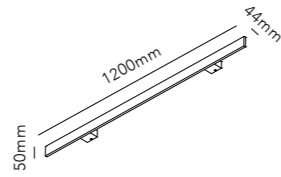

STICK 120

30W LED - 230V - IP54 - CRI >90 - Lumen - 2645lm

WHITE ^{3000K}	256500 - out with stock
GOLD* ^{3000K}	256503 - out with stock

DKK	2.556,- EX VAT / 3.195,- INCL VAT
SEK	3.876,- EX VAT / 4.845,- INCL VAT
EURO	355,- EX VAT