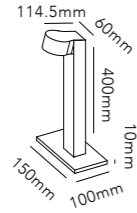

ORBIT GARDEN

Design: Ronni Gol & Nital Patel

ORBIT GARDEN MINI

6W LED - 230V - IP54 - CRI >90
Lumen 540lm (nominal)

BLACK 3000K	268300
DKK	2.396,- EX VAT / 2.995,- INCL VAT
SEK	3.636,- EX VAT / 4.545,- INCL VAT
EURO	333,- EX VAT