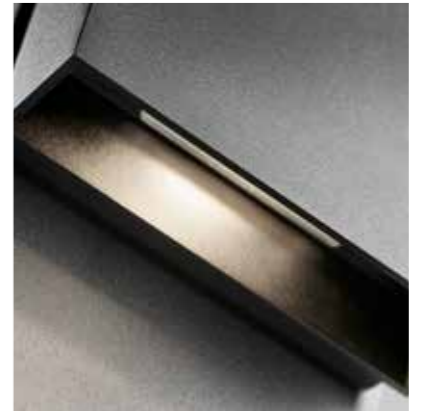

COMPACT

COMPACT DOWN

Design: Ronni Gol

COMPACT DOWN W1

3W LED - 230V - IP54 - CRI >90 - Lumen 190lm

BLACK 3000K	256341
DKK	2.236,- EX VAT / 2.795,- INCL VAT
SEK	3.388,- EX VAT / 4.235,- INCL VAT
EURO	311,- EX VAT

COMPACT 1 STAND

Prices are incl. lamp COMPACT DOWN W1, Black. Lumen - 190lm

LAMP + STAND	256341 + 256421 - out with stock
DKK	4.872,- EX VAT / 6.090,- INCL VAT
SEK	7.384,- EX VAT / 9.230,- INCL VAT
EURO	677,- EX VAT

COMPACT STAND

Design: Ronni Gol

48

COMPACT DOWN W2

6W LED - 230V - IP54 - CRI >90 - Lumen 290lm

BLACK 3000K	256344
DKK	2.636,- EX VAT / 3.295,- INCL VAT
SEK	3.996,- EX VAT / 4.995,- INCL VAT
EURO	366,- EX VAT

COMPACT 2 STAND

Prices are incl. lamp COMPACT DOWN W2, Black. Lumen - 290lm

LAMP + STAND	256344 + 256424 - out with stock
DKK	6.232,- EX VAT / 7.790,- INCL VAT
SEK	9.448,- EX VAT / 11.810,- INCL VAT
EURO	865,- EX VAT

COMPACT

COMPACT DOWN W3

6W LED - 230V - IP54 - CRI >90 - Lumen 230lm

BLACK 3000K	256347
DKK	3.116,- EX VAT / 3.895,- INCL VAT
SEK	4.724,- EX VAT / 5.905,- INCL VAT
EURO	433,- EX VAT

COMPACT 3 STAND

Prices are incl. lamp COMPACT DOWN W3, Black. Lumen - 230lm

LAMP + STAND	256347 + 256427
DKK	7.912,- EX VAT / 9.890,- INCL VAT
SEK	11.992,- EX VAT / 14.990,- INCL VAT
EURO	1099,- EX VAT

49