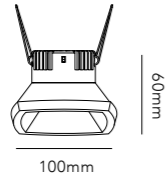

246

MIRAGE 1

NEW

10W LED - 220-240V - IP54 - CRI >90
Lumen 820lm (nominal)

BRASS* 2700/3000K	271024	NEW
TITANIUM* 2700/3000K	271023	NEW
ROSE GOLD* 2700/3000K	271022	NEW

DKK	1.436,-	EX VAT / 1.795,-	INCL VAT
SEK	2.180,-	EX VAT / 2.725,-	INCL VAT
EURO	199,-	EX VAT	

WHITE 2700/3000K	271020	NEW
BLACK 2700/3000K	271021	NEW

DKK	1.276,-	EX VAT / 1.595,-	INCL VAT
SEK	1.940,-	EX VAT / 2.425,-	INCL VAT
EURO	177,-	EX VAT