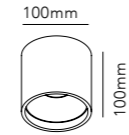

SOLO 2

NEW

10W LED - 230V - IP54 - CRI >90
Lumen 900lm (3000K) / 837lm (2700K)

BRASS* 2700K	270194	NEW
TITANIUM* 2700K	270193	
ROSE GOLD* 2700K	270192	

DKK	1.756,-	EX VAT / 2.195,-	INCL VAT
SEK	2.668,-	EX VAT / 3.335,-	INCL VAT
EURO	244,-	EX VAT	

WHITE 2700K	270190
BLACK/WHITE 2700K	270191
WHITE 3000K	259020
BLACK/WHITE 3000K	259021

DKK	1.596,-	EX VAT / 1.995,-	INCL VAT
SEK	2.420,-	EX VAT / 3.025,-	INCL VAT
EURO	222,-	EX VAT