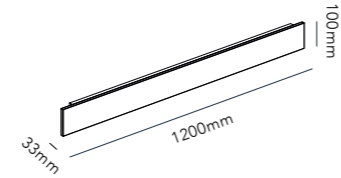

COVER

COVER

Design: Ronni Gol

- LED
- dim.
- IN DOOR
- OUT DOOR
- IP54

COVER W1

2x15W LED - 230V - IP54 - CRI >90
Lumen - 1000lm

WHITE 3000K	261250 - out with stock
DKK	- out with stock 3.676,- EX VAT / 4.595,- INCL VAT
SEK	5.572,- EX VAT / 6.965,- INCL VAT
EURO	511,- EX VAT

COVER W3

2x36W LED - 230V - IP54 - CRI >90
Lumen - 2400lm

WHITE 3000K	261260 - out with stock
DKK	7.996,- EX VAT / 9.995,- INCL VAT
SEK	12.116,- EX VAT / 15.145,- INCL VAT
EURO	1.111,- EX VAT

58

COVER W2

2x30W LED - 230V - IP54 - CRI >90
Lumen - 2020lm

WHITE 3000K	261255 - out with stock
BLACK 3000K	261256 - out with stock
DKK	5.996,- EX VAT / 7.495,- INCL VAT
SEK	9.092,- EX VAT / 11.365,- INCL VAT
EURO	833,- EX VAT

COVER

59