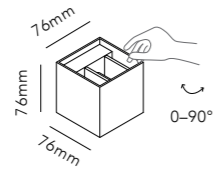

BOX

BOX

Design: LP Design Team

BOX MINI

2x2W LED - 230V - IP54 - CRI >90 - Lumen 180lm

WHITE 3000K	261045 - out with stock
BLACK 3000K	261046 - out with stock
BLACK/GOLD 3000K	261048 - out with stock

DKK	1.356,- EX VAT / 1.695,- INCL VAT
SEK	2.060,- EX VAT / 2.575,- INCL VAT
EURO	188,- EX VAT

38

BOX

2x3.2W LED - 230V - IP54 - CRI >90 - Lumen 400lm

WHITE 3000K	261035
BLACK 3000K	261036
BLACK/GOLD 3000K	261038

DKK	1.836,- EX VAT / 2.295,- INCL VAT
SEK	2.788,- EX VAT / 3.485,- INCL VAT
EURO	255,- EX VAT

BOX

The conic light beams from the BOX lamp can be adjusted independently according to preference. Have it narrower at the top and wider at the bottom or visa versa, or have it equally wide in both directions.

39