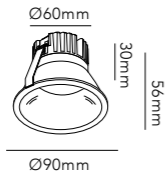

*Anodized surfaces may vary ±10%.

CURVE II Ø90

80mm

CURVE II Ø110

100mm

236

CURVE II Ø90

NEW