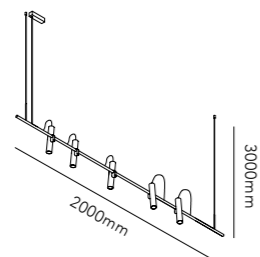

SPIRIT S2000

5x5W LED - 230V - IP20 - CRI >90 - Lumen 2750lm

TITANIUM/BLACK* 2700K	270634
ROSE GOLD/BLACK* 2700K	270630

DKK	5.996,- EX VAT / 7.495,- INCL VAT
SEK	9.092,- EX VAT / 11.365,- INCL VAT
EURO	833,- EX VAT