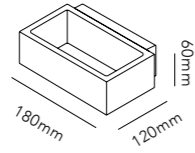

BRICK

Design: Ronni Gol

BRICK

6W LED - 230V - IP54 - CRI >90 - Lumen 360lm

BLACK 3000K 256302

DKK	2.316,-	EX VAT / 2.895,-	INCL VAT
SEK	3.516,-	EX VAT / 4.395,-	INCL VAT
EURO	322,-	EX VAT