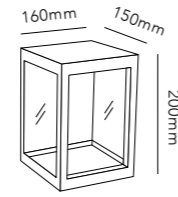

LANTERN W2

12W LED - 230V - IP54 - CRI >90
Lumen 1080lm (nominal)

BLACK 3000K	257517
DKK	3.596,- EX VAT / 4.495,- INCL VAT
SEK	5.452,- EX VAT / 6.815,- INCL VAT
EURO	499,- EX VAT