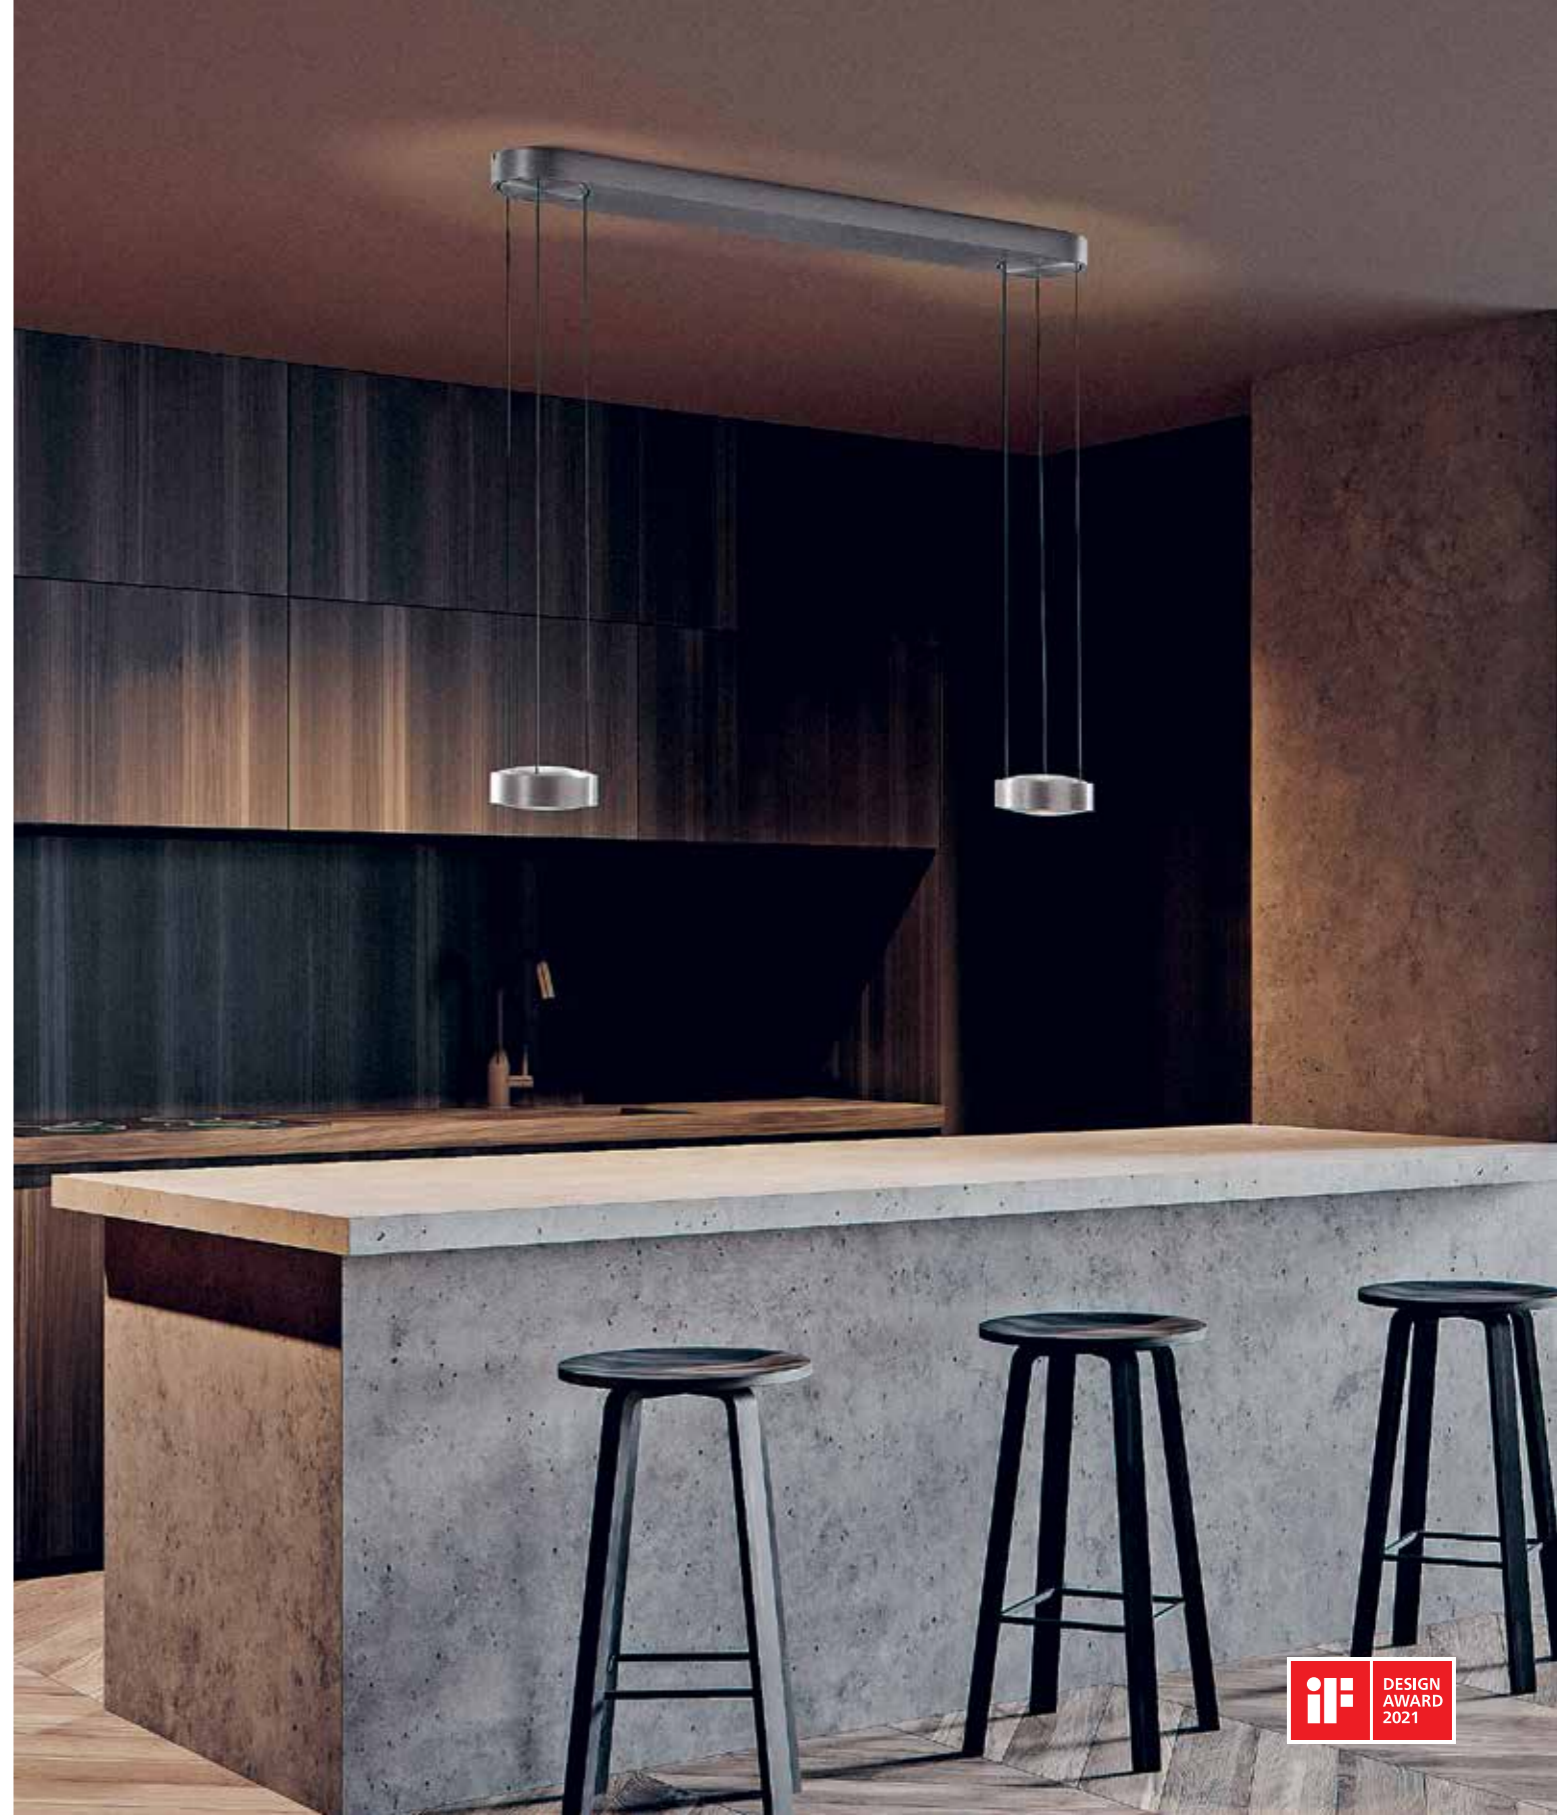

LEFT PAGE ORBIT PENDANT / Rose Gold
RIGHT PAGE ORBIT PENDANT / Titanium
Design: Ronni Gol & Nital Patel

The ORBIT FLOOR lamp is height adjustable and can be operated by the touchless sensor to turn the light on/off and adjust the light intensity. Both spots can be controlled independently from one another, thus allowing users to shape their light.