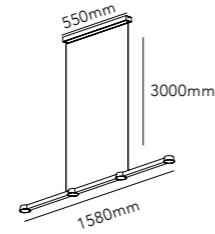

Pendant height up to 3 m.
* Anodized surfaces may vary ±10%.

General measurements for all three sizes:

132

OPTIC LINEAR L1500

4x6W LED - 220-240V - IP20 - CRI >90
Lumen 1500lm

TITANIUM* 2700/3000K	270911
ROSE GOLD* 2700/3000K	270912
CARB. BLACK* 2700/3000K	270910