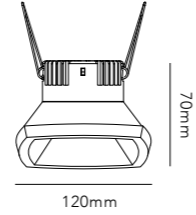

MIRAGE 1+

NEW

15W LED - 220-240V - IP54 - CRI >90
Lumen 1162lm (nominal)

BRASS* 2700/3000K	271029	NEW
TITANIUM* 2700/3000K	271028	NEW
ROSE GOLD* 2700/3000K	271027	NEW

DKK	1.676,-	EX VAT / 2.095,-	INCL VAT
SEK	2.540,-	EX VAT / 3.175,-	INCL VAT
EURO	233,-	EX VAT	

WHITE 2700/3000K	271025	NEW
BLACK 2700/3000K	271026	NEW

DKK	1.516,-	EX VAT / 1.895,-	INCL VAT
SEK	2.300,-	EX VAT / 2.875,-	INCL VAT
EURO	211,-	EX VAT