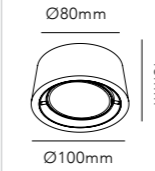

133

OPTIC OUT 1

6W LED - 230V - IP54 - CRI >90 - Lumen 502lm

TITANIUM* 2700K	270343
ROSE GOLD* 2700K	270342

DKK	1.996,- EX VAT / 2.495,- INCL VAT
SEK	3.028,- EX VAT / 3.785,- INCL VAT
EURO	277,- EX VAT

WHITE** 2700K	270340
BLACK** 2700K	270341

DKK	1.756,- EX VAT / 2.195,- INCL VAT
SEK	2.668,- EX VAT / 3.335,- INCL VAT
EURO	244,- EX VAT