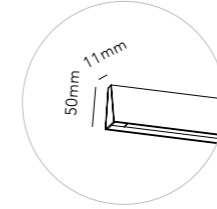

EDGE LINEAR S2000

NEW

20W+40W LED - 220-240V - IP20 - CRI >90
Lumen 3600lm

BRASS* 2700-5000K	270566	NEW
CARB. BLACK* 2700-5000K	270567	NEW
TITANIUM* 2700-5000K	270564	
ROSE GOLD* 2700-5000K	270565	

DKK	11.996,-	EX VAT / 14.995,-	INCL VAT
SEK	18.180,-	EX VAT / 22.725,-	INCL VAT
EURO	1.666,-	EX VAT	

General measurements for all three sizes: