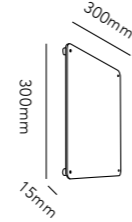

RØRHAT

RØRHAT ACCESSORIES

Design: Jesper J. Pedersen

*Anodized surfaces are not recommended for outdoor use.

RØRHAT WALL MOUNT

30 x 30 cm - to be completed with lamp

WHITE	256730
BLACK	256731
DKK	636,- EX VAT / 795,- INCL VAT
SEK	900,- EX VAT / 1.125,- INCL VAT
EURO	85,- EX VAT
GALVANIZED	256732
DKK	796,- EX VAT / 995,- INCL VAT
SEK	1.124,- EX VAT / 1.405,- INCL VAT
EURO	106,- EX VAT
COPPER RAW	256733
STAINLESS STEEL	256737
DKK	1.436,- EX VAT / 1.795,- INCL VAT
SEK	2.028,- EX VAT / 2.535,- INCL VAT
EURO	191,- EX VAT

154

RØRHAT NAMEPLATE XL

30 x 30 cm

WHITE	256740
BLACK	256741
DKK	636,- EX VAT / 795,- INCL VAT
SEK	900,- EX VAT / 1.125,- INCL VAT
EURO	85,- EX VAT
GALVANIZED	256742
DKK	796,- EX VAT / 995,- INCL VAT
SEK	1.124,- EX VAT / 1.405,- INCL VAT
EURO	106,- EX VAT
COPPER RAW	256743
STAINLESS STEEL	256747
DKK	1.436,- EX VAT / 1.795,- INCL VAT
SEK	2.028,- EX VAT / 2.535,- INCL VAT
EURO	191,- EX VAT

RØRHAT

RØRHAT NAMEPLATE

15 x 30 cm

WHITE	256750
BLACK	256751
DKK	476,- EX VAT / 595,- INCL VAT
SEK	676,- EX VAT / 845,- INCL VAT
EURO	63,- EX VAT
GALVANIZED	256752
DKK	556,- EX VAT / 695,- INCL VAT
SEK	788,- EX VAT / 985,- INCL VAT
EURO	74,- EX VAT
COPPER RAW	256753
STAINLESS STEEL	256757
DKK	876,- EX VAT / 1.095,- INCL VAT
SEK	1.236,- EX VAT / 1.545,- INCL VAT
EURO	117,- EX VAT

RØRHAT NAMEPLATE KIT

25 x 16.5 cm - two plates fixed on tracks

WHITE	256760
BLACK	256761
DKK	556,- EX VAT / 695,- INCL VAT
SEK	788,- EX VAT / 985,- INCL VAT
EURO	74,- EX VAT
GALVANIZED	256762
DKK	716,- EX VAT / 895,- INCL VAT
SEK	1.012,- EX VAT / 1.265,- INCL VAT
EURO	95,- EX VAT
COPPER RAW	256763
COPPER*	256764
BRASS*	256765
CHROME	256766
STAINLESS STEEL	256767
DKK	1.116,- EX VAT / 1.395,- INCL VAT
SEK	1.572,- EX VAT / 1.965,- INCL VAT
EURO	149,- EX VAT

155