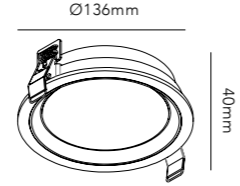

OPTIC IN 1+

10W LED - 230V - IP54 - CRI >90
Lumen 900lm (nominal)

WHITE 2700K	270330
BLACK 2700K	270331
DKK	1.996,- EX VAT / 2.495,- INCL VAT
SEK	3.028,- EX VAT / 3.785,- INCL VAT
EURO	277,- EX VAT