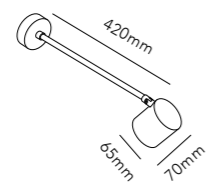

CITY

CITY LONG

Design: Marie Holsting

- LED
- dim.
- IN DOOR
- OUT DOOR
- IP54

CITY L1

6W LED - 230V - IP554 - CRI >90 - Lumen 405lm

BLACK 3000K	257408 - out with stock
DKK	2.396,- EX VAT / 2.995,- INCL VAT
SEK	3.636,- EX VAT / 4.545,- INCL VAT
EURO	333,- EX VAT

42

CITY L2

10W LED - 230V - IP54 - CRI >90 - Lumen 685lm

BLACK 3000K	257410 - out with stock
DKK	2.796,- EX VAT / 3.495,- INCL VAT
SEK	4.244,- EX VAT / 5.305,- INCL VAT
EURO	388,- EX VAT

CITY

43