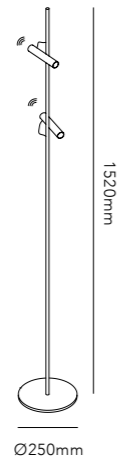

SPIRIT TABLE

Design: Ronni Gol

TOUCHLESS

*Anodized surfaces may vary ±10%.

Dimmable with
- Integrated touchless sensor

SPIRIT T1

NEW

5W LED - 230V - IP20 - CRI >90 - Lumen 550lm

BRASS/BLACK* 2700K	270652	NEW
TITANIUM/BLACK* 2700K	270651	
ROSE GOLD/BLACK* 2700K	270650	

DKK	2.396,- EX VAT / 2.995,- INCL VAT
SEK	3.636,- EX VAT / 4.545,- INCL VAT
EURO	333,- EX VAT