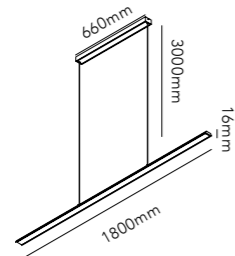

SLIM

SLIM

Design: Ronni Gol

SWITCH TUNE

SWITCH TUNE gives you the option to choose between 2700K or 3000K before installing the lamp.

Pendant height up to 3 m.
General measurements for all three sizes:

SLIM S1200

30W LED - 220-240V - IP20 - CRI >90 - Lumen 1830lm

WHITE 2700/3000K	280700
BLACK 2700/3000K	280701
DKK	3.756,- EX VAT / 4.695,- INCL VAT
SEK	5.692,- EX VAT / 7.115,- INCL VAT
EURO	522,- EX VAT

SLIM S1800

36W LED - 220-240V - IP20 - CRI >90 - Lumen 2450lm

WHITE 2700/3000K	280720
BLACK 2700/3000K	280721
DKK	5.596,- EX VAT / 6.995,- INCL VAT
SEK	8.484,- EX VAT / 10.605,- INCL VAT
EURO	777,- EX VAT

174

SLIM S1500

34W LED - 220-240V - IP20 - CRI >90 - Lumen 2140lm

WHITE 2700/3000K	280710
BLACK 2700/3000K	280711
DKK	4.716,- EX VAT / 5.895,- INCL VAT
SEK	7.148,- EX VAT / 8.935,- INCL VAT
EURO	655,- EX VAT