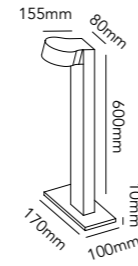

ORBIT GARDEN 1

10W LED - 230V - IP54 - CRI >90
Lumen 900lm (nominal)

BLACK 3000K	268301
DKK	3.436,- EX VAT / 4.295,- INCL VAT
SEK	5.212,- EX VAT / 6.515,- INCL VAT
EURO	477,- EX VAT