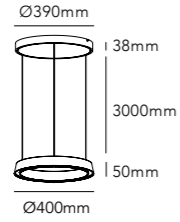

98

EDGE ROUND Ø400

NEW

10W+20W LED - 220-240V - IP20 - CRI >90
Lumen 1800lm

BRASS* 2700-5000K	270533	NEW
CARB. BLACK* 2700-5000K	270530	NEW
TITANIUM* 2700-5000K	270531	
ROSE GOLD* 2700-5000K	270532	

DKK	11.276,- EX VAT / 14.095,- INCL VAT
SEK	17.092,- EX VAT / 21.365,- INCL VAT
EURO	1.566,- EX VAT