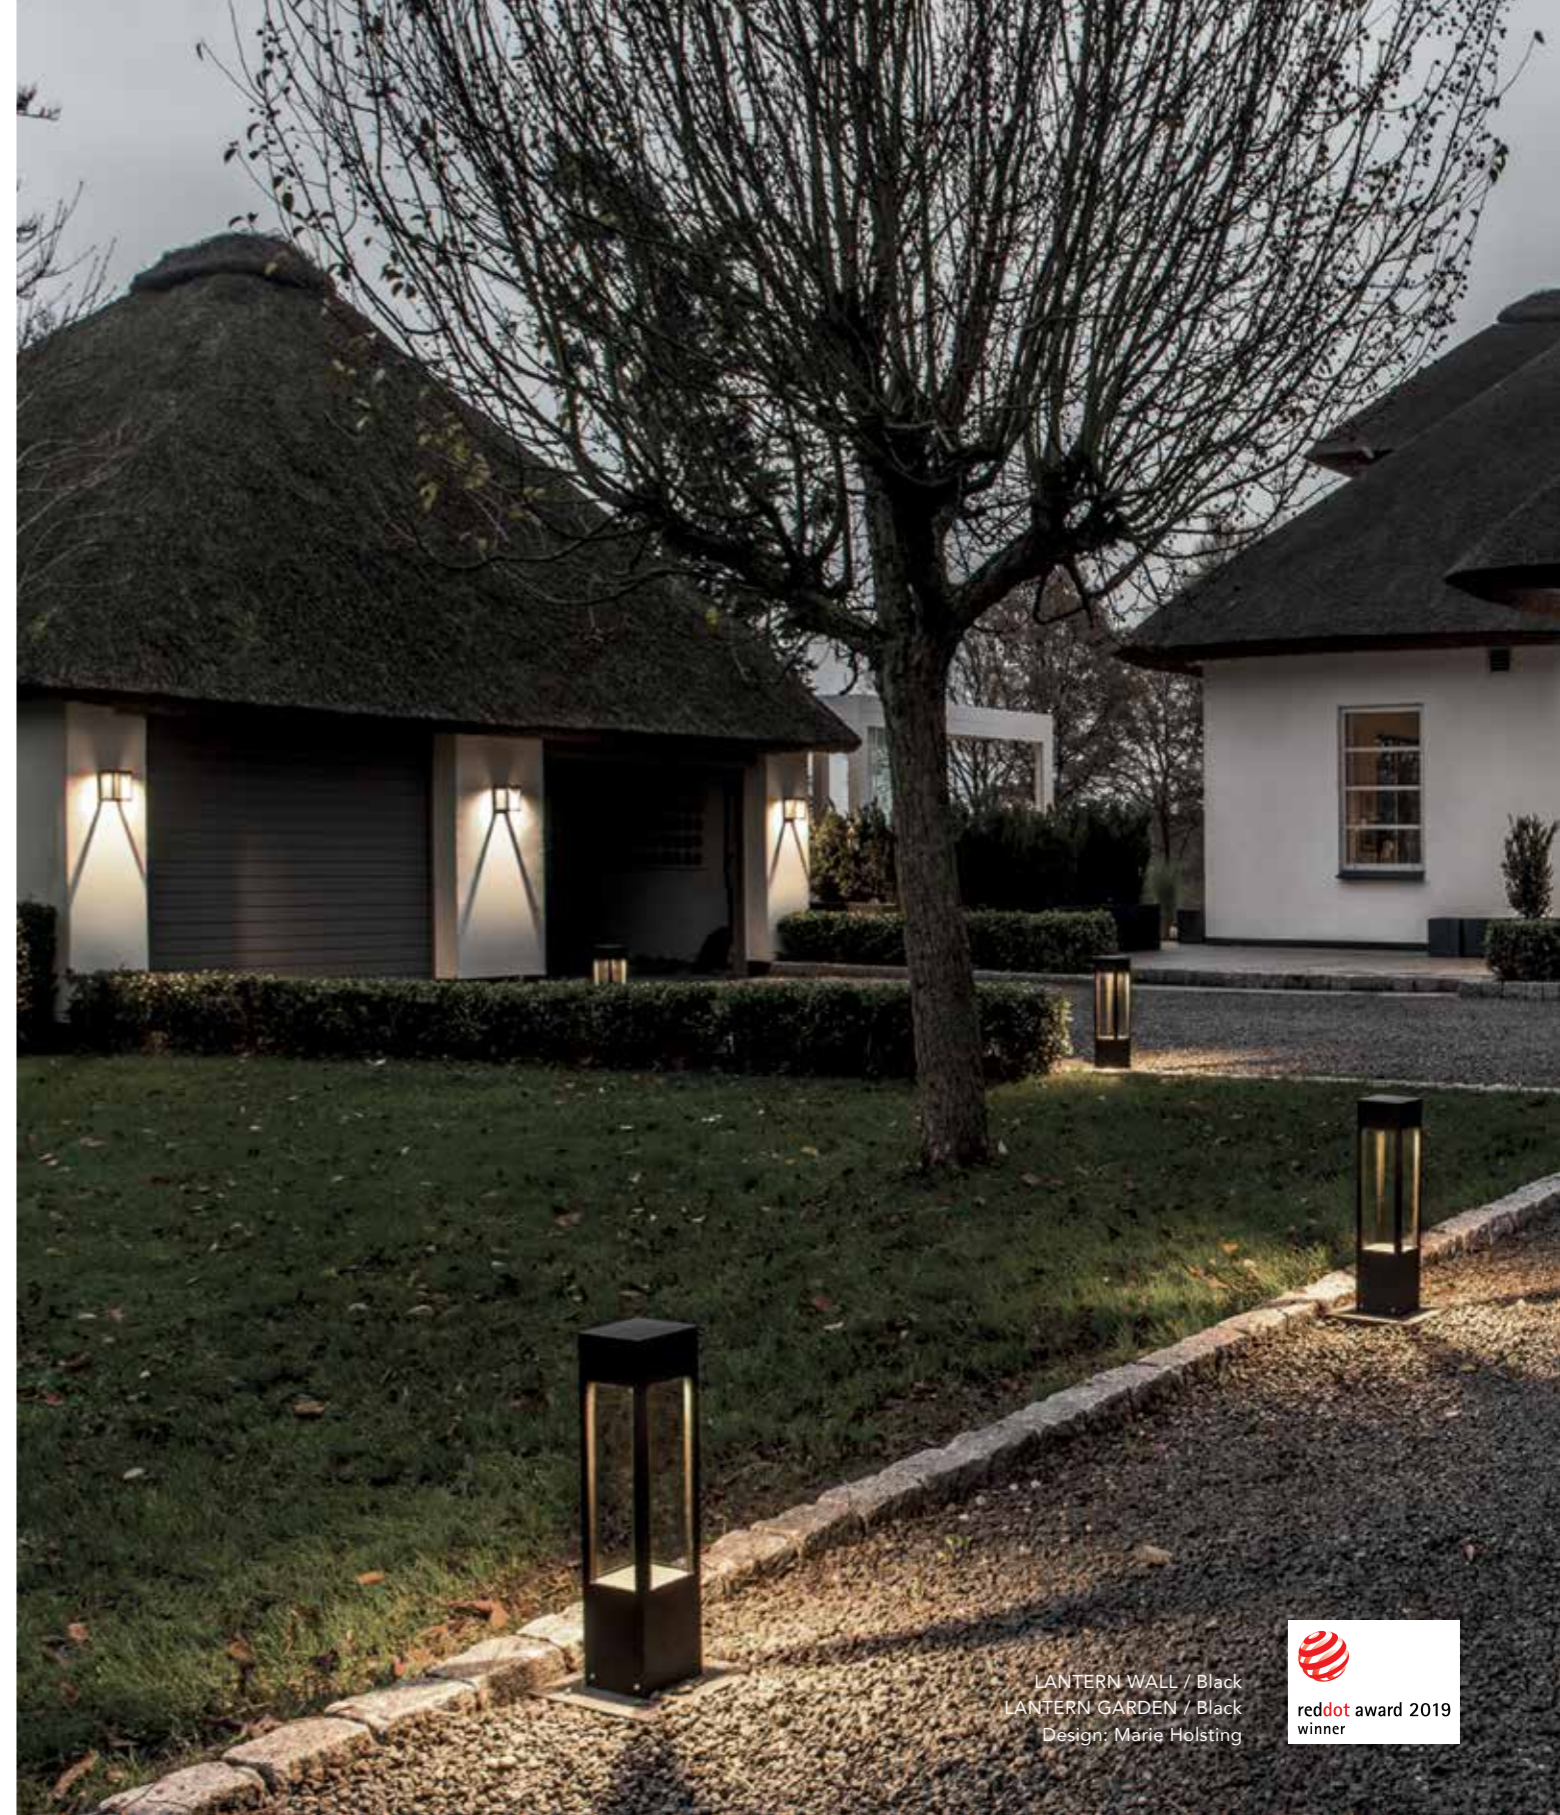

LIGHT-POINT.COM

LANTERN WALL / Black
LANTERN GARDEN / Black
Design: Marie Holsting

reddot award 2019
winner

LANTERN

118

LANTERN

119

LANERN TABLE