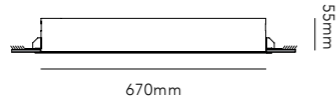

SKY

SKY

Design: LP Design Team

SKY 265

18W LED - 230V - IP20 - CRI >90 - Lumen 1185lm

WHITE 3000K	257720
DKK	2.156,- EX VAT / 2.695,- INCL VAT
SEK	3.268,- EX VAT / 4.085,- INCL VAT
EURO	299,- EX VAT

SKY 670

40W LED - 230V - IP20 - CRI >90 - Lumen 3090lm

WHITE 3000K	257729 - out with stock
DKK	5.596,- EX VAT / 6.995,- INCL VAT
SEK	8.480,- EX VAT / 10.600,- INCL VAT
EURO	777,- EX VAT

170

SKY 365

24W LED - 230V - IP20 - CRI >90 - Lumen 1645lm

WHITE 3000K	257723
DKK	2.956,- EX VAT / 3.695,- INCL VAT
SEK	4.484,- EX VAT / 5.605,- INCL VAT
EURO	411,- EX VAT

SKY 950

80W LED - 230V - IP20 - CRI >90 - Lumen 5525lm

WHITE 3000K	257732 - out with stock
DKK	12.796,- EX VAT / 15.995,- INCL VAT
SEK	19.388,- EX VAT / 24.235,- INCL VAT
EURO	1777,- EX VAT