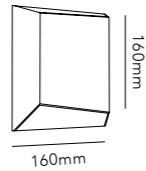

FACET UP/DOWN W1

2x4W LED - 230V - IP54 - CRI >90
Lumen - 720lm (nominal)

WHITE	256394 - out with stock
BLACK	256395
DKK	2.796,- EX VAT / 3.495,- INCL VAT
SEK	4.244,- EX VAT / 5.305,- INCL VAT
EURO	388,- EX VAT