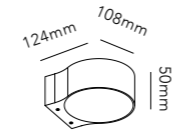

ORBIT W1 UP/DOWN

NEW

2x8W LED - 230V - IP54 - CRI >90
Lumen 1440lm (nominal)(3000K) / 1440lm (2700K)

BRASS* 2700K	270584	NEW
TITANIUM* 2700K	270583	
ROSE GOLD* 2700K	270582	

DKK	2.476,-	EX VAT / 3.095,-	INCL VAT
SEK	3.756,-	EX VAT / 4.695,-	INCL VAT
EURO	344,-	EX VAT	

WHITE 2700K	270580
BLACK 2700K	270581
WHITE 3000K	268320
BLACK 3000K	268321

DKK	2.156,-	EX VAT / 2.695,-	INCL VAT
SEK	3.268,-	EX VAT / 4.085,-	INCL VAT
EURO	299,-	EX VAT