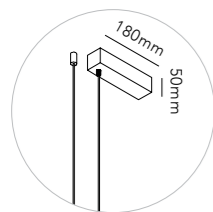

SPIRIT

Design: Ronni Gol

Pendant height up to 3 m.
*Anodized surfaces may vary ±10%.

General measurements for all three sizes:

SPIRIT S1000

3x5W LED - 230V - IP20 - CRI >90 - Lumen 1650lm

TITANIUM/BLACK* 2700K	270614
ROSE GOLD/BLACK* 2700K	270610