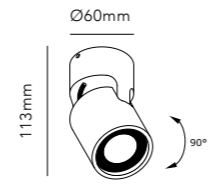

TIP 1

4W LED - 230V - IP54 - CRI >90 - Lumen 235lm

WHITE 3000K	258910
BLACK 3000K	258911

DKK	956,- EX VAT / 1195,- INCL VAT
SEK	1.452,- EX VAT / 1.815,- INCL VAT
EURO	133,- EX VAT

214