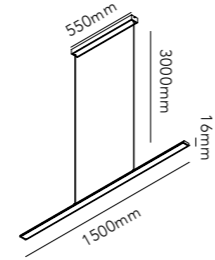

174

SLIM S1500

34W LED - 220-240V - IP20 - CRI >90 - Lumen 2140lm

WHITE 2700/3000K	280710
BLACK 2700/3000K	280711
DKK	4.716,- EX VAT / 5.895,- INCL VAT
SEK	7.148,- EX VAT / 8.935,- INCL VAT
EURO	655,- EX VAT