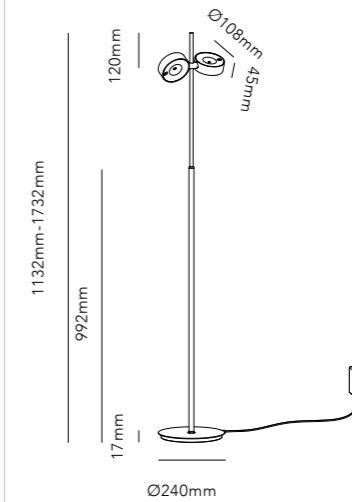

ORBIT FLOOR

NEW

4x7.5W LED - 220-240V - IP20 - CRI >90
Lumen 2250lm

BRASS* 2700K	270783	NEW
TITANIUM* 2700K	270781	
ROSE GOLD* 2700K	270780	
CARB. BLACK* 2700K	270782	

DKK	7.596,- EX VAT / 9.495,- INCL VAT
SEK	11.516,- EX VAT / 14.395,- INCL VAT
EURO	1.055,- EX VAT