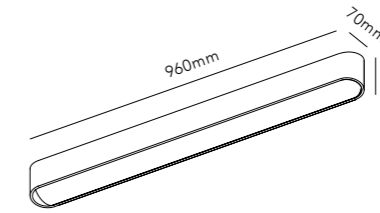

33

AURA W4

NEW

32W LED - 220-240V - IP20 - CRI >90
Lumen 3520lm (nominal)

WHITE 2700/3000	281090	NEW

DKK	4.796,-	EX VAT / 5.995,-	INCL VAT
SEK	7.268,-	EX VAT / 9.085,-	INCL VAT
EURO	666,-	EX VAT	

All AURA WALL lamps are spaced 10 cm from the wall