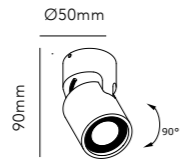

TIP

Design: Ronni Gol