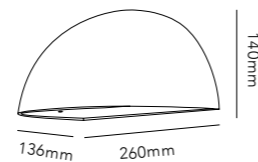

RØRHAT LED

10.5W LED - 230V - IP23 - CRI >80

Lumen - 333lm

WHITE	256720
BLACK	256721
RUST	256830

DKK	1.916,- EX VAT / 2.395,- INCL VAT
SEK	2.700,- EX VAT / 3.375,- INCL VAT
EURO	255,- EX VAT

GALVANIZED	256722

DKK	2.076,- EX VAT / 2.595,- INCL VAT
SEK	2.924,- EX VAT / 3.655,- INCL VAT
EURO	277,- EX VAT

COPPER RAW	256723
COPPER*	256724
BRASS*	256725
CHROME	256726
STAINLESS STEEL	256727

DKK	2.716,- EX VAT / 3.395,- INCL VAT
SEK	3.828,- EX VAT / 4.785,- INCL VAT
EURO	362,- EX VAT