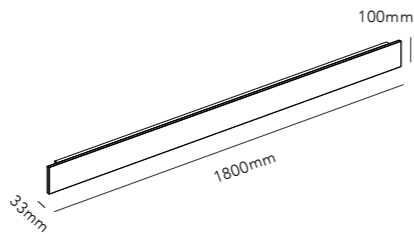

COVER

COVER

Design: Ronni Gol

- LED
- dim.
- IN DOOR
- OUT DOOR
- IP54

COVER W1

2x15W LED - 230V - IP54 - CRI >90
Lumen - 1000lm

WHITE 3000K	261250 - out with stock
DKK	- out with stock 3.676,- EX VAT / 4.595,- INCL VAT
SEK	5.572,- EX VAT / 6.965,- INCL VAT
EURO	511,- EX VAT

COVER W3

2x36W LED - 230V - IP54 - CRI >90
Lumen - 2400lm

WHITE 3000K	261260 - out with stock
DKK	7.996,- EX VAT / 9.995,- INCL VAT
SEK	12.116,- EX VAT / 15.145,- INCL VAT
EURO	1.111,- EX VAT

58

COVER W2

2x30W LED - 230V - IP54 - CRI >90
Lumen - 2020lm

WHITE 3000K	261255 - out with stock
BLACK 3000K	261256 - out with stock
DKK	5.996,- EX VAT / 7.495,- INCL VAT
SEK	9.092,- EX VAT / 11.365,- INCL VAT
EURO	833,- EX VAT

COVER

59