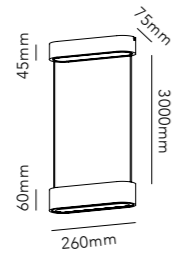

AURA S1 / Rose Gold
Design: Nital Patel

AURA W1 / Rose Gold
Design: Nitai Patel

LEFT PAGE AURA W1 / Rose Gold
 RIGHT PAGE AURA W3 / Rose Gold
 Design: Nital Patel

AURA PENDANT

Design: Nital Patel

Pendant height up to 3 m.
*Anodized surfaces may vary ±10%.