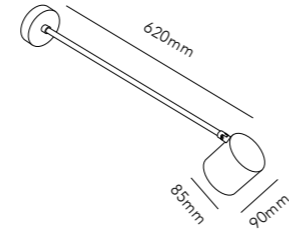

42

CITY L2

10W LED - 230V - IP54 - CRI >90 - Lumen 685lm

BLACK 3000K	257410 - out with stock
DKK	2.796,- EX VAT / 3.495,- INCL VAT
SEK	4.244,- EX VAT / 5.305,- INCL VAT
EURO	388,- EX VAT

CITY

43