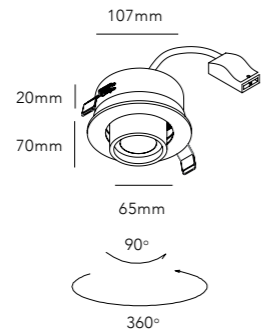

ANGLE

234

ANGLE

Design: Ronni Gol

ANGLE

ANGLE+

ANGLE

6W LED - 220-240V - IP20 - CRI >90
Lumen 540lm (nominal)

WHITE 2700K	270510
BLACK 2700K	270511
WHITE 3000K	261662
BLACK 3000K	261663

DKK	1.196,- EX VAT / 1.495,- INCL VAT
SEK	1.820,- EX VAT / 2.275,- INCL VAT
EURO	166,- EX VAT