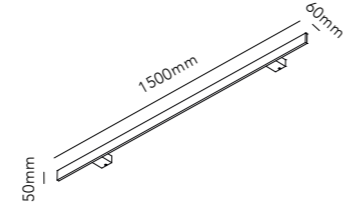

STICK

STICK

Design: Ronni Gol

*Gold is not recommended for outdoor use.

STICK 120

30W LED - 230V - IP54 - CRI >90 - Lumen - 2645lm

WHITE ^{3000K}	256500 - out with stock
GOLD* ^{3000K}	256503 - out with stock

DKK	2.556,- EX VAT / 3.195,- INCL VAT
SEK	3.876,- EX VAT / 4.845,- INCL VAT
EURO	355,- EX VAT

STICK 180

36W LED - 230V - IP54 - CRI >90 - Lumen - 3335lm

WHITE ^{3000K}	256508 - out with stock
GOLD* ^{3000K}	256511 - out with stock

DKK	3.196,- EX VAT / 3.995,- INCL VAT
SEK	4.844,- EX VAT / 6.055,- INCL VAT
EURO	444,- EX VAT

200

STICK 150

30W LED - 230V - IP54 - CRI >90 - Lumen - 2645lm

GOLD* ³⁰⁰⁰	256507 - out with stock

DKK	2.956,- EX VAT / 3.695,- INCL VAT
SEK	4.484,- EX VAT / 5.605,- INCL VAT
EURO	411,- EX VAT

STICK

201