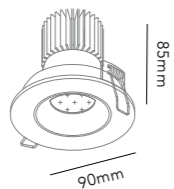

LOGIC

Design: Ronni Gol

LOGIC ROUND

81mm

LOGIC ROUND

6W LED - 230V - IP54 - CRI >90 - Lumen 375lm

WHITE 3000K	262140
DKK	796,- EX VAT / 995,- INCL VAT
SEK	1.212,- EX VAT / 1.515,- INCL VAT
EURO	111,- EX VAT