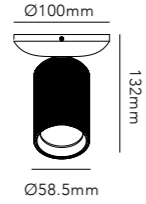

148

RAW 1 NEW

6W LED - 220-240V - IP54 - CRI >90 - Lumen 510lm

BRASS* 3000K	270953	NEW
TITANIUM* 3000K	270952	
ROSE GOLD* 3000K	270951	
CARB. BLACK* 3000K	270950	

DKK	1.676,-	EX VAT / 2.095,-	INCL VAT
SEK	2.540,-	EX VAT / 3.175,-	INCL VAT
EURO	233,-	EX VAT