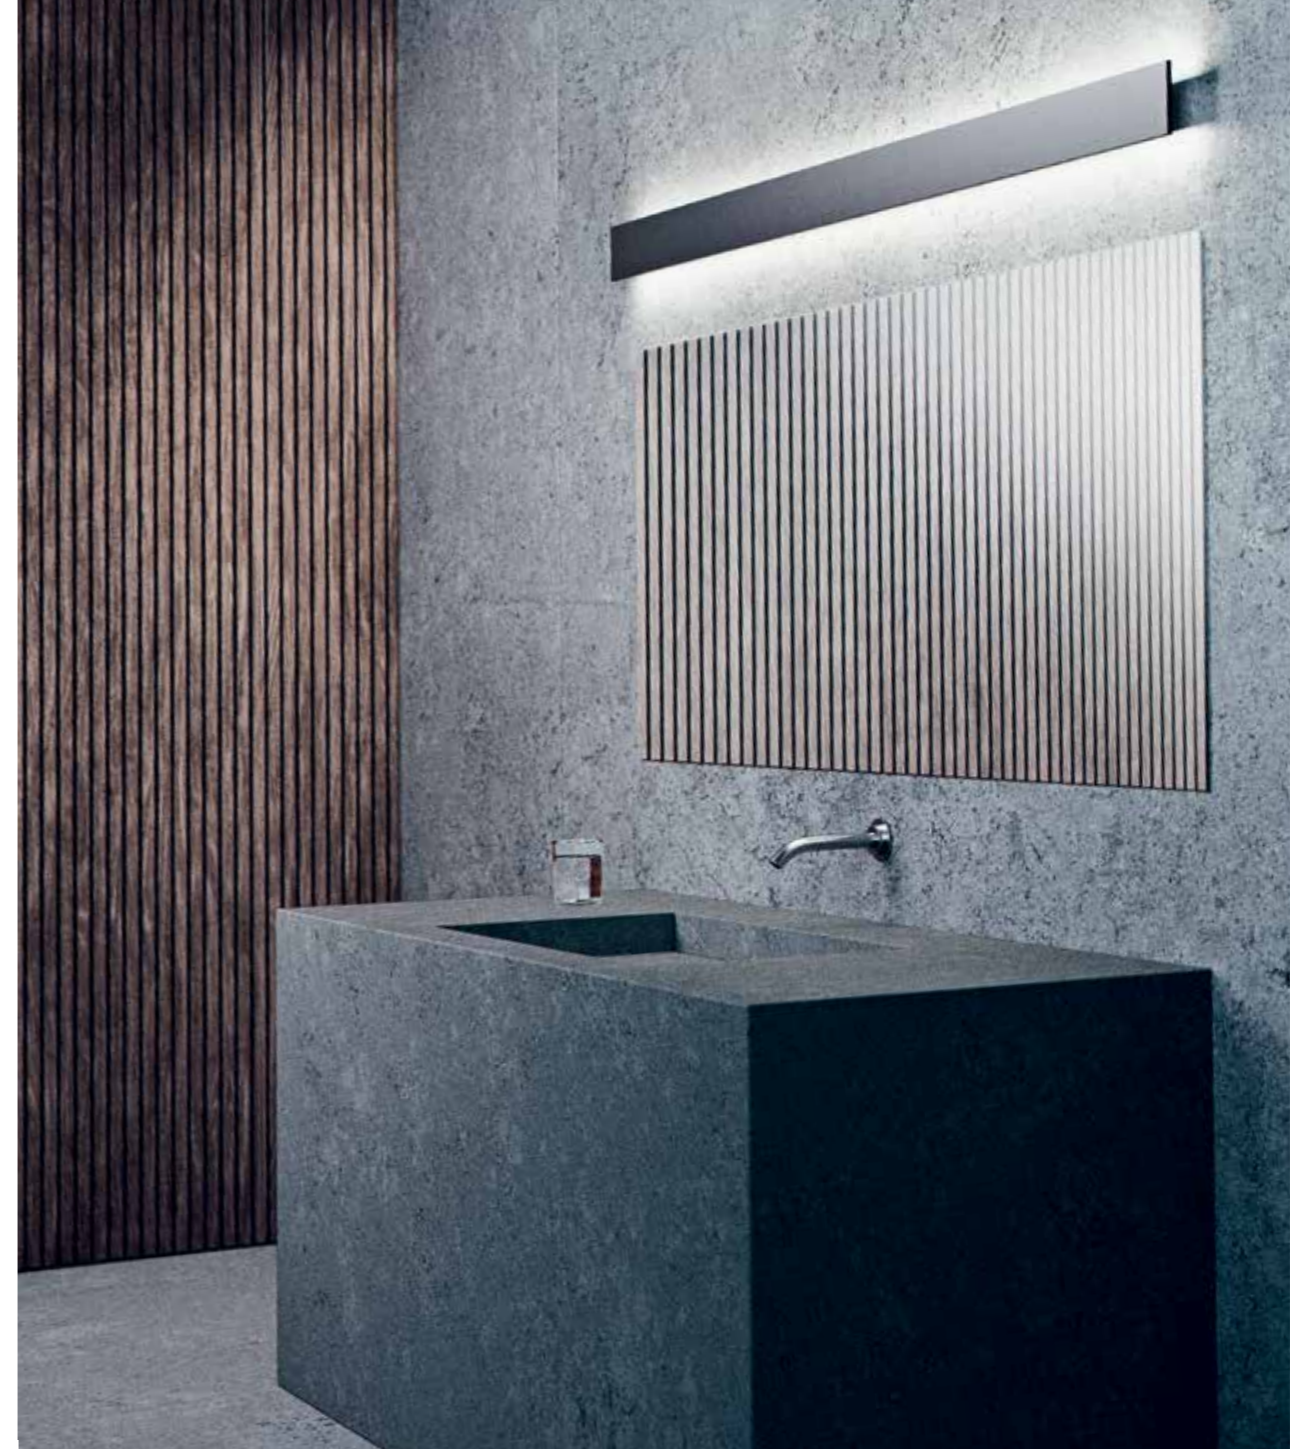

COVER

COVER

Design: Ronni Gol

- LED
- dim.
- IN DOOR
- OUT DOOR
- IP54

COVER W1

2x15W LED - 230V - IP54 - CRI >90
Lumen - 1000lm

WHITE 3000K	261250 - out with stock
DKK	- out with stock 3.676,- EX VAT / 4.595,- INCL VAT
SEK	5.572,- EX VAT / 6.965,- INCL VAT
EURO	511,- EX VAT

COVER W3

2x36W LED - 230V - IP54 - CRI >90
Lumen - 2400lm

WHITE 3000K	261260 - out with stock
DKK	7.996,- EX VAT / 9.995,- INCL VAT
SEK	12.116,- EX VAT / 15.145,- INCL VAT
EURO	1.111,- EX VAT

58

COVER W2

2x30W LED - 230V - IP54 - CRI >90
Lumen - 2020lm

WHITE 3000K	261255 - out with stock
BLACK 3000K	261256 - out with stock
DKK	5.996,- EX VAT / 7.495,- INCL VAT
SEK	9.092,- EX VAT / 11.365,- INCL VAT
EURO	833,- EX VAT

COVER

59