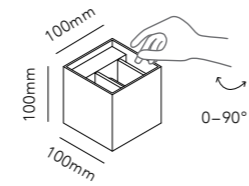

BOX

BOX

Design: LP Design Team

BOX MINI

2x2W LED - 230V - IP54 - CRI >90 - Lumen 180lm

WHITE 3000K	261045 - out with stock
BLACK 3000K	261046 - out with stock
BLACK/GOLD 3000K	261048 - out with stock

DKK	1.356,- EX VAT / 1.695,- INCL VAT
SEK	2.060,- EX VAT / 2.575,- INCL VAT
EURO	188,- EX VAT

38

BOX

2x3.2W LED - 230V - IP54 - CRI >90 - Lumen 400lm

WHITE 3000K	261035
BLACK 3000K	261036
BLACK/GOLD 3000K	261038

DKK	1.836,- EX VAT / 2.295,- INCL VAT
SEK	2.788,- EX VAT / 3.485,- INCL VAT
EURO	255,- EX VAT

BOX

The conic light beams from the BOX lamp can be adjusted independently according to preference. Have it narrower at the top and wider at the bottom or visa versa, or have it equally wide in both directions.

39