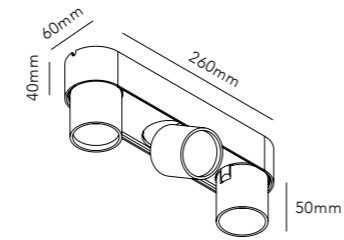

AURA C3

NEW

3x7W LED - 220-240V - IP20 - CRI >90
Lumen 2310lm (nominal)

BRASS* 2700/3000K	270999	NEW
TITANIUM* 2700/3000K	270998	NEW
ROSE GOLD* 2700/3000K	270997	NEW
CARB. BLACK* 2700/3000K	270996	NEW

DKK	4.236,-	EX VAT / 5.295,-	INCL VAT
SEK	6.420,-	EX VAT / 8.025,-	INCL VAT
EURO	588,-	EX VAT	

WHITE 2700/3000K	270995	NEW

DKK	3.916,-	EX VAT / 4.895,-	INCL VAT
SEK	5.940,-	EX VAT / 7.425,-	INCL VAT
EURO	544,-	EX VAT