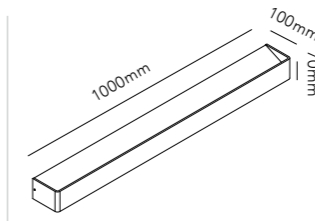

123

MOOD 4

25W LED - 230V - IP20 - CRI >90 - Lumen 2235lm

WHITE 3000K	261075
BLACK 3000K	261077 - out with stock
DKK	3.436,- EX VAT / 4.295,- INCL VAT
SEK	5.212,- EX VAT / 6.515,- INCL VAT
EURO	477,- EX VAT