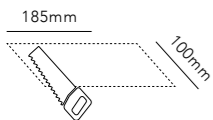

GHOST

GHOST

Design: Ronni Gol

SWITCH TUNE

*Anodized surfaces may vary ±10%.

GHOST 1

GHOST 1+

GHOST 2

GHOST 2+

240

GHOST 1+

10W LED - 230V - IP54 - CRI >90 - Lumen 495lm

TITANIUM* 2700K	270812
ROSE GOLD* 2700K	270810
DKK	1.996,- EX VAT / 2.495,- INCL VAT
SEK	3.028,- EX VAT / 3.785,- INCL VAT
EURO	277,- EX VAT
WHITE 3000K	259078
BLACK 3000K	259079
DKK	1.836,- EX VAT / 2.295,- INCL VAT
SEK	2.788,- EX VAT / 3.485,- INCL VAT
EURO	255,- EX VAT

GHOST

GHOST 2

2x6W LED - 230V - IP54 - CRI >90 - Lumen 600lm

BRASS* 2700/3000K	270854	NEW
TITANIUM* 2700/3000K	270853	NEW
ROSE GOLD* 2700/3000K	270852	NEW
TITANIUM* 2700K	270803	
ROSE GOLD* 2700K	270852	
DKK	2.636,- EX VAT / 3.295,- INCL VAT	
SEK	3.996,- EX VAT / 4.995,- INCL VAT	
EURO	366,- EX VAT	
WHITE 3000K	259074	
BLACK 3000K	259075	
WHITE 2700/3000K	270850	NEW
BLACK 2700/3000K	270851	NEW

DKK	2.396,- EX VAT / 2.995,- INCL VAT
SEK	3.636,- EX VAT / 4.545,- INCL VAT
EURO	333,- EX VAT

241

GHOST 2+

2x10W LED - 230V - IP20 - CRI >90 - Lumen 990lm

TITANIUM* 2700K	270813
ROSE GOLD* 2700K	270811
DKK	3.116,- EX VAT / 3.895,- INCL VAT
SEK	4.724,- EX VAT / 5.905,- INCL VAT
EURO	433,- EX VAT
WHITE 3000K	259081
BLACK 3000K	259082
DKK	2.956,- EX VAT / 3.695,- INCL VAT
SEK	4.484,- EX VAT / 5.605,- INCL VAT
EURO	411,- EX VAT