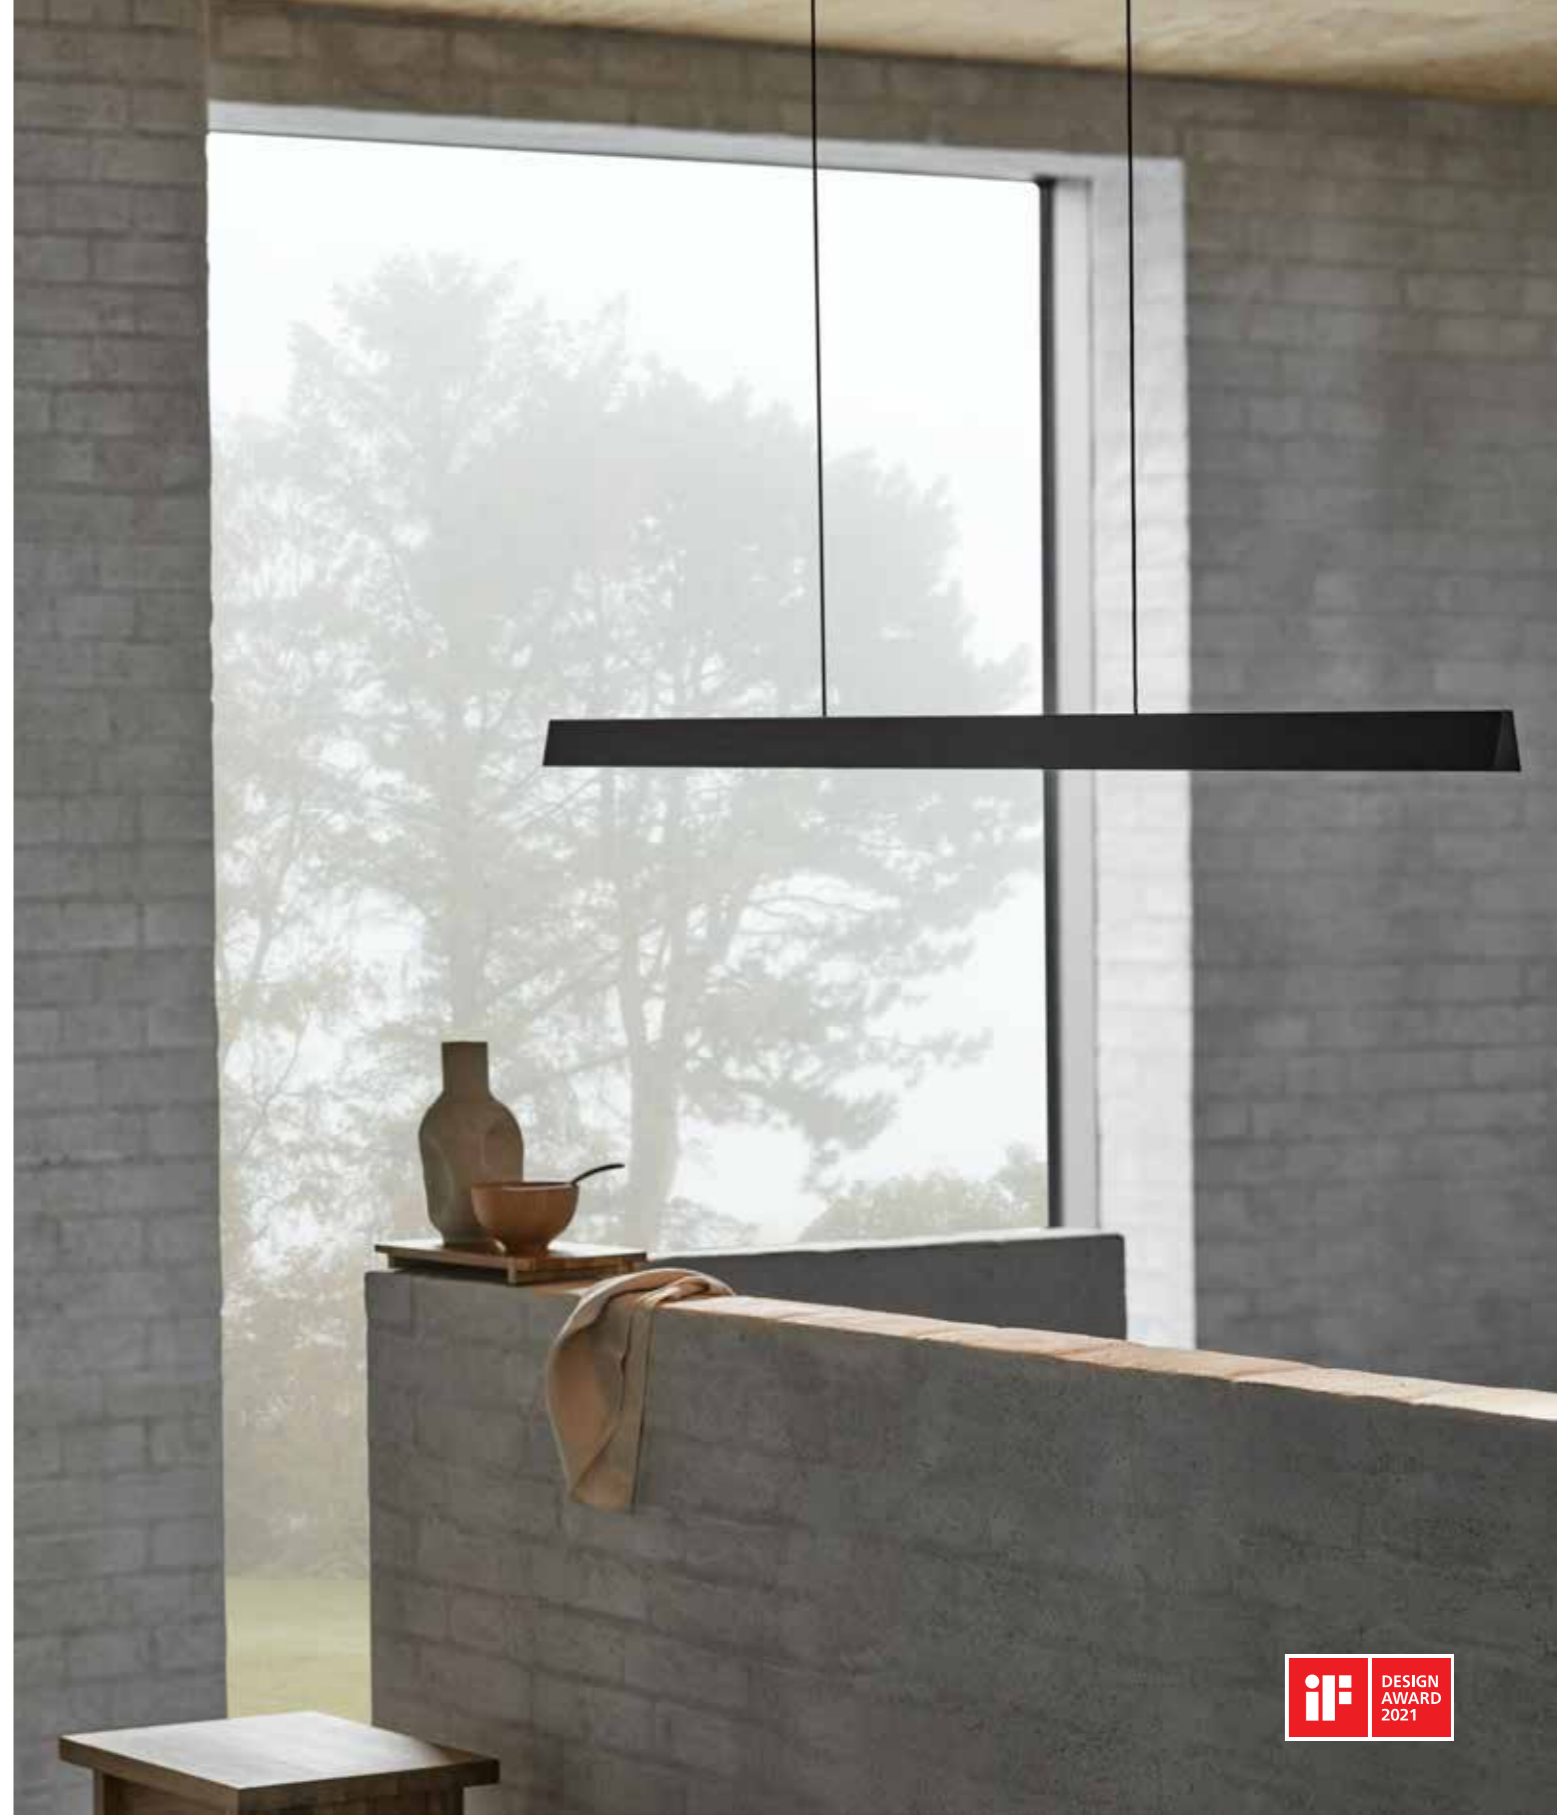

EDGE

90

Award-winning pendants