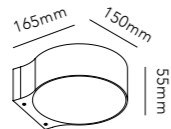

ORBIT MINI UP/DOWN

NEW

2x4W LED - 230V - IP54 - CRI >90
Lumen 720lm (nominal)(3000K) / 720lm (2700K)

BRASS* 2700K	270574	NEW
TITANIUM* 2700K	270573	
ROSE GOLD* 2700K	270572	

DKK	1.836,-	EX VAT / 2.295,-	INCL VAT
SEK	2.788,-	EX VAT / 3.485,-	INCL VAT
EURO	255,-	EX VAT	

WHITE 2700K	270570
BLACK 2700K	270571
WHITE 3000K	268310
BLACK 3000K	268311

DKK	1.596,-	EX VAT / 1.995,-	INCL VAT
SEK	2.420,-	EX VAT / 3.025,-	INCL VAT
EURO	222,-	EX VAT	

ORBIT W2 UP/DOWN

NEW

2x12W LED - 230V - IP54 - CRI >90
Lumen 2160lm (nominal) (3000K) / 2160lm (2700K)

BRASS* 2700K	270594	NEW
TITANIUM* 2700K	270593	
ROSE GOLD* 2700K	270592	

DKK	3.676,-	EX VAT / 4.595,-	INCL VAT
SEK	5.572,-	EX VAT / 6.965,-	INCL VAT
EURO	511,-	EX VAT	

WHITE 2700K	270590
BLACK 2700K	270591
WHITE 3000K	268330
BLACK 3000K	268331

DKK	3.196,-	EX VAT / 3.995,-	INCL VAT
SEK	4.844,-	EX VAT / 6.055,-	INCL VAT
EURO	444,-	EX VAT