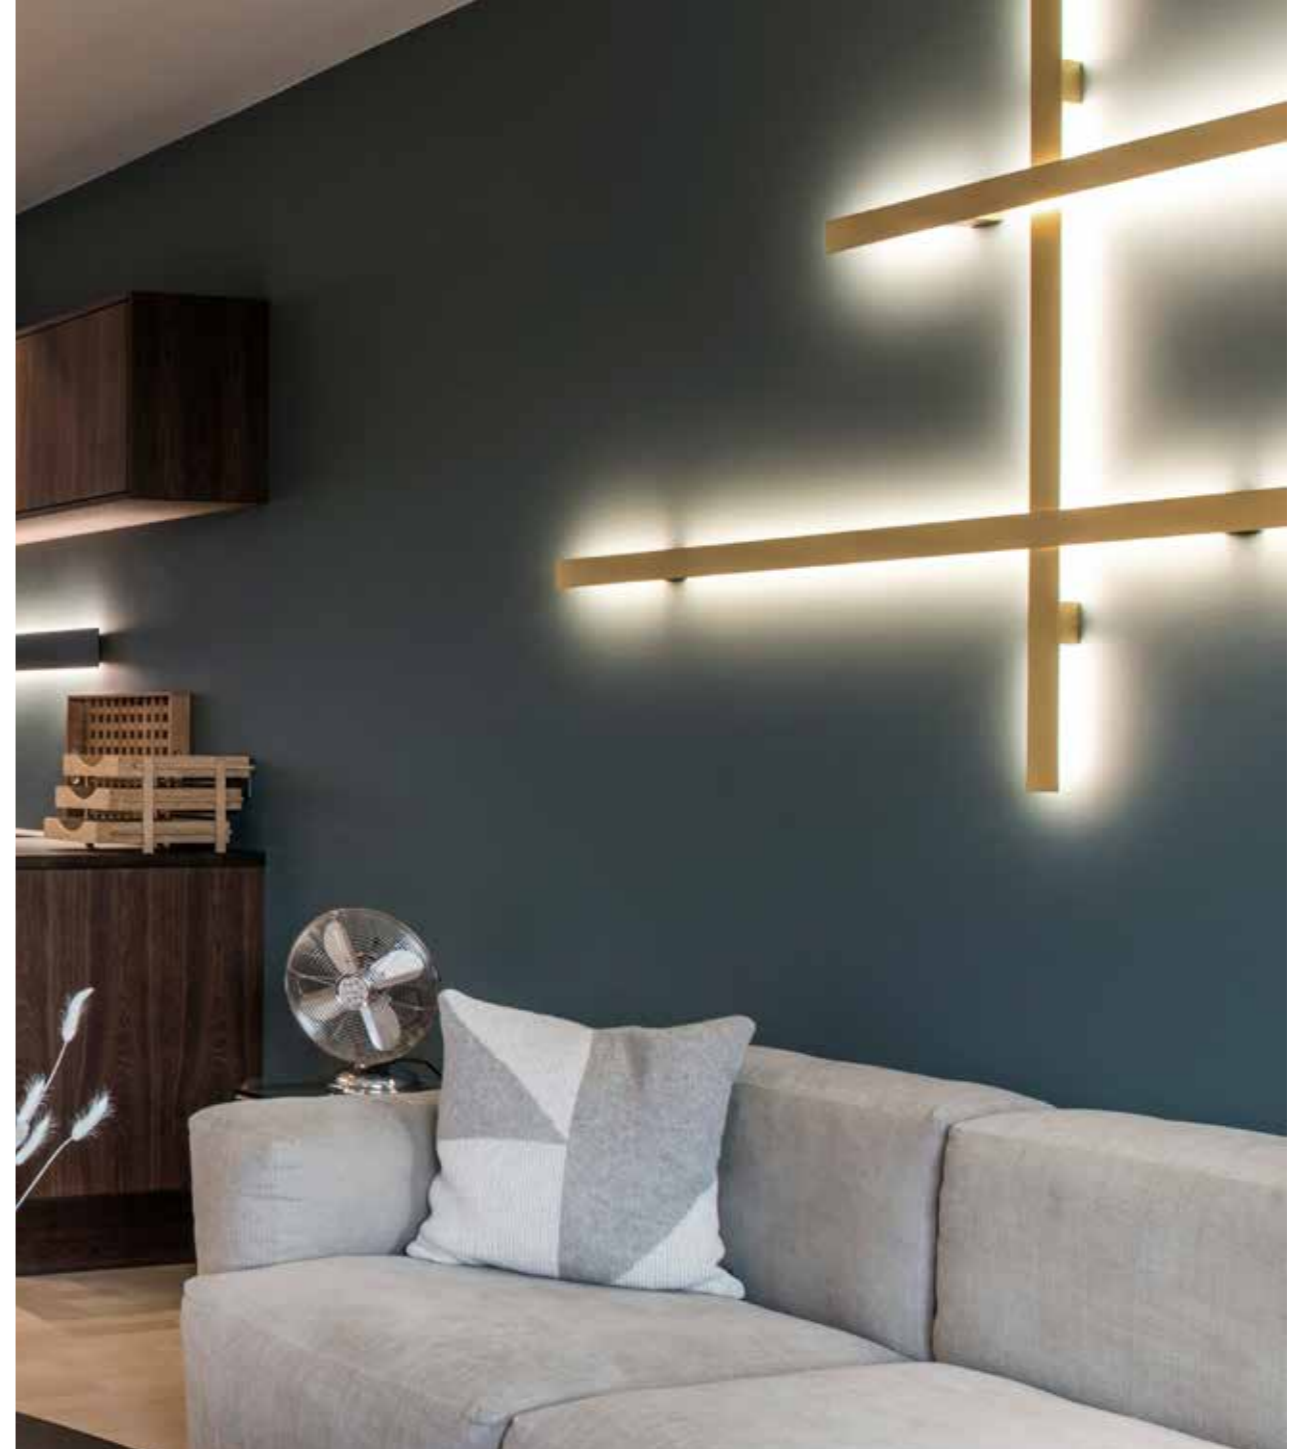

STICK

STICK

Design: Ronni Gol

*Gold is not recommended for outdoor use.

STICK 120

30W LED - 230V - IP54 - CRI >90 - Lumen - 2645lm

WHITE ^{3000K}	256500 - out with stock
GOLD* ^{3000K}	256503 - out with stock

DKK	2.556,- EX VAT / 3.195,- INCL VAT
SEK	3.876,- EX VAT / 4.845,- INCL VAT
EURO	355,- EX VAT

STICK 180

36W LED - 230V - IP54 - CRI >90 - Lumen - 3335lm

WHITE ^{3000K}	256508 - out with stock
GOLD* ^{3000K}	256511 - out with stock

DKK	3.196,- EX VAT / 3.995,- INCL VAT
SEK	4.844,- EX VAT / 6.055,- INCL VAT
EURO	444,- EX VAT

200

STICK 150

30W LED - 230V - IP54 - CRI >90 - Lumen - 2645lm

GOLD* ³⁰⁰⁰	256507 - out with stock

DKK	2.956,- EX VAT / 3.695,- INCL VAT
SEK	4.484,- EX VAT / 5.605,- INCL VAT
EURO	411,- EX VAT

STICK

201