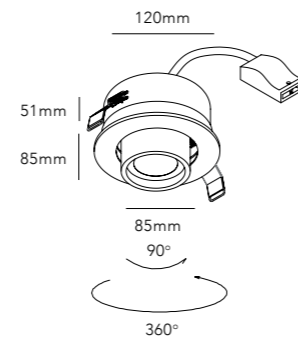

ANGLE+

10W LED - 220-240V - IP20 - CRI >90
Lumen 900lm (nominal)

WHITE 2700K	270520 - out with stock
BLACK 2700K	270521 - out with stock
WHITE 3000K	261664 - out with stock
BLACK 3000K	261665 - out with stock

DKK	1.516,- EX VAT / 1.895,- INCL VAT
SEK	2.300,- EX VAT / 2.875,- INCL VAT
EURO	211,- EX VAT