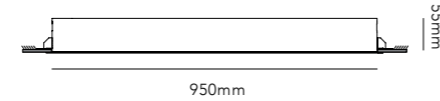

SKY 950

80W LED - 230V - IP20 - CRI >90 - Lumen 5525lm

WHITE 3000K	257732 - out with stock
DKK	12.796,- EX VAT / 15.995,- INCL VAT
SEK	19.388,- EX VAT / 24.235,- INCL VAT
EURO	1777,- EX VAT