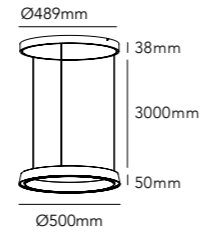

EDGE ROUND Ø500

NEW

12.5W+24.5W LED - 220-240V - IP20 - CRI >90
Lumen 2220lm

BRASS* 2700-5000K	270543	NEW
CARB. BLACK* 2700-5000K	270540	NEW
TITANIUM* 2700-5000K	270541	
ROSE GOLD* 2700-5000K	270542	

DKK	13.836,- EX VAT / 17.295,- INCL VAT
SEK	20.964,- EX VAT / 26.205,- INCL VAT
EURO	1.922,- EX VAT

LIGHT-POINT.COM