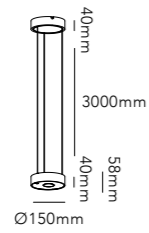

ORBIT PENDANT

Design: Ronni Gol & Nital Patel

Pendant height up to 3 m.
*Anodized surfaces may vary ±10%.

1. Dimmable with
2. Integrated LIGHT-POINT SMART TUNE Powered by Casambi
   - Integrated touchless sensor
   - External Casambi compatible switches

This product cannot be controlled by external trailing-edge dimmer.

ORBIT PENDANT 1

2X7.5W LED - 220-240V - IP20 - CRI >90
Lumen 900lm

TITANIUM* 2700-5000K	270733
ROSE GOLD* 2700-5000K	270734

DKK	6.796,- EX VAT / 8.495,- INCL VAT
SEK	10.300,- EX VAT / 12.875,- INCL VAT
EURO	944,- EX VAT

ORBIT PENDANT 2

2X10W LED - 220-240V - IP20 - CRI >90
Lumen 1800lm

TITANIUM* 2700-5000K	270735
ROSE GOLD* 2700-5000K	270736

DKK	13.596,- EX VAT / 16.995,- INCL VAT
SEK	20.604,- EX VAT / 25.755,- INCL VAT
EURO	1.888,- EX VAT

ORBIT FLOOR

Design: Ronni Gol & Nital Patel

*Anodized surfaces may vary ±10%.

ORBIT FLOOR is height adjustable.
Both spots can be controlled independently from one another.

1. Dimmable with
2. Integrated touchless sensor

ORBIT FLOOR

NEW

4x7.5W LED - 220-240V - IP20 - CRI >90
Lumen 2250lm

BRASS* 2700K	270783	NEW
TITANIUM* 2700K	270781	
ROSE GOLD* 2700K	270780	
CARB. BLACK* 2700K	270782	

DKK	7.596,- EX VAT / 9.495,- INCL VAT
SEK	11.516,- EX VAT / 14.395,- INCL VAT
EURO	1.055,- EX VAT