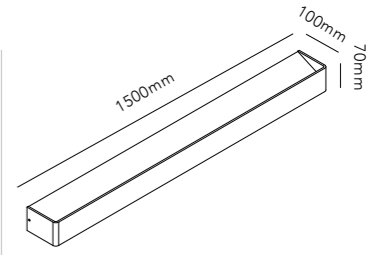

MOOD 5

32W LED - 230V - IP20 - CRI >90 - Lumen 3050lm

WHITE 3000K	261107 - out with stock
DKK	4.236,- EX VAT / 5.295,- INCL VAT
SEK	6.420,- EX VAT / 8.025,- INCL VAT
EURO	588,- EX VAT