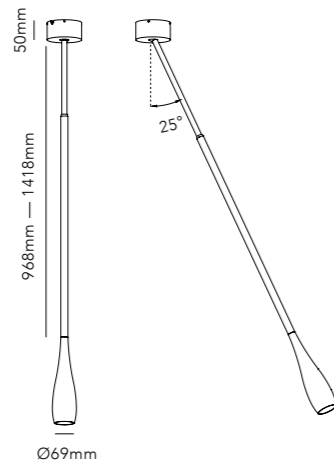

TULIP

Design: Ronni Gol

*Anodized surfaces are not recommended for outdoor use. Anodized surfaces may vary ±10%.

TULIP

6.5W LED - 230V - IP20 - CRI >90
Lumen 470lm (nominal)

TITANIUM* 2700K	270681
ROSE GOLD* 2700K	270680

DKK	3.996,- EX VAT / 4.995,- INCL VAT
SEK	6.060,- EX VAT / 7.575,- INCL VAT
EURO	555,- EX VAT