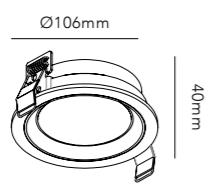

OPTIC IN 1

6W LED - 230V - IP54 - CRI >90
Lumen 540lm (nominal)

WHITE 2700K	270320
BLACK 2700K	270321
DKK	1.356,- EX VAT / 1.695,- INCL VAT
SEK	2.060,- EX VAT / 2.575,- INCL VAT
EURO	188,- EX VAT