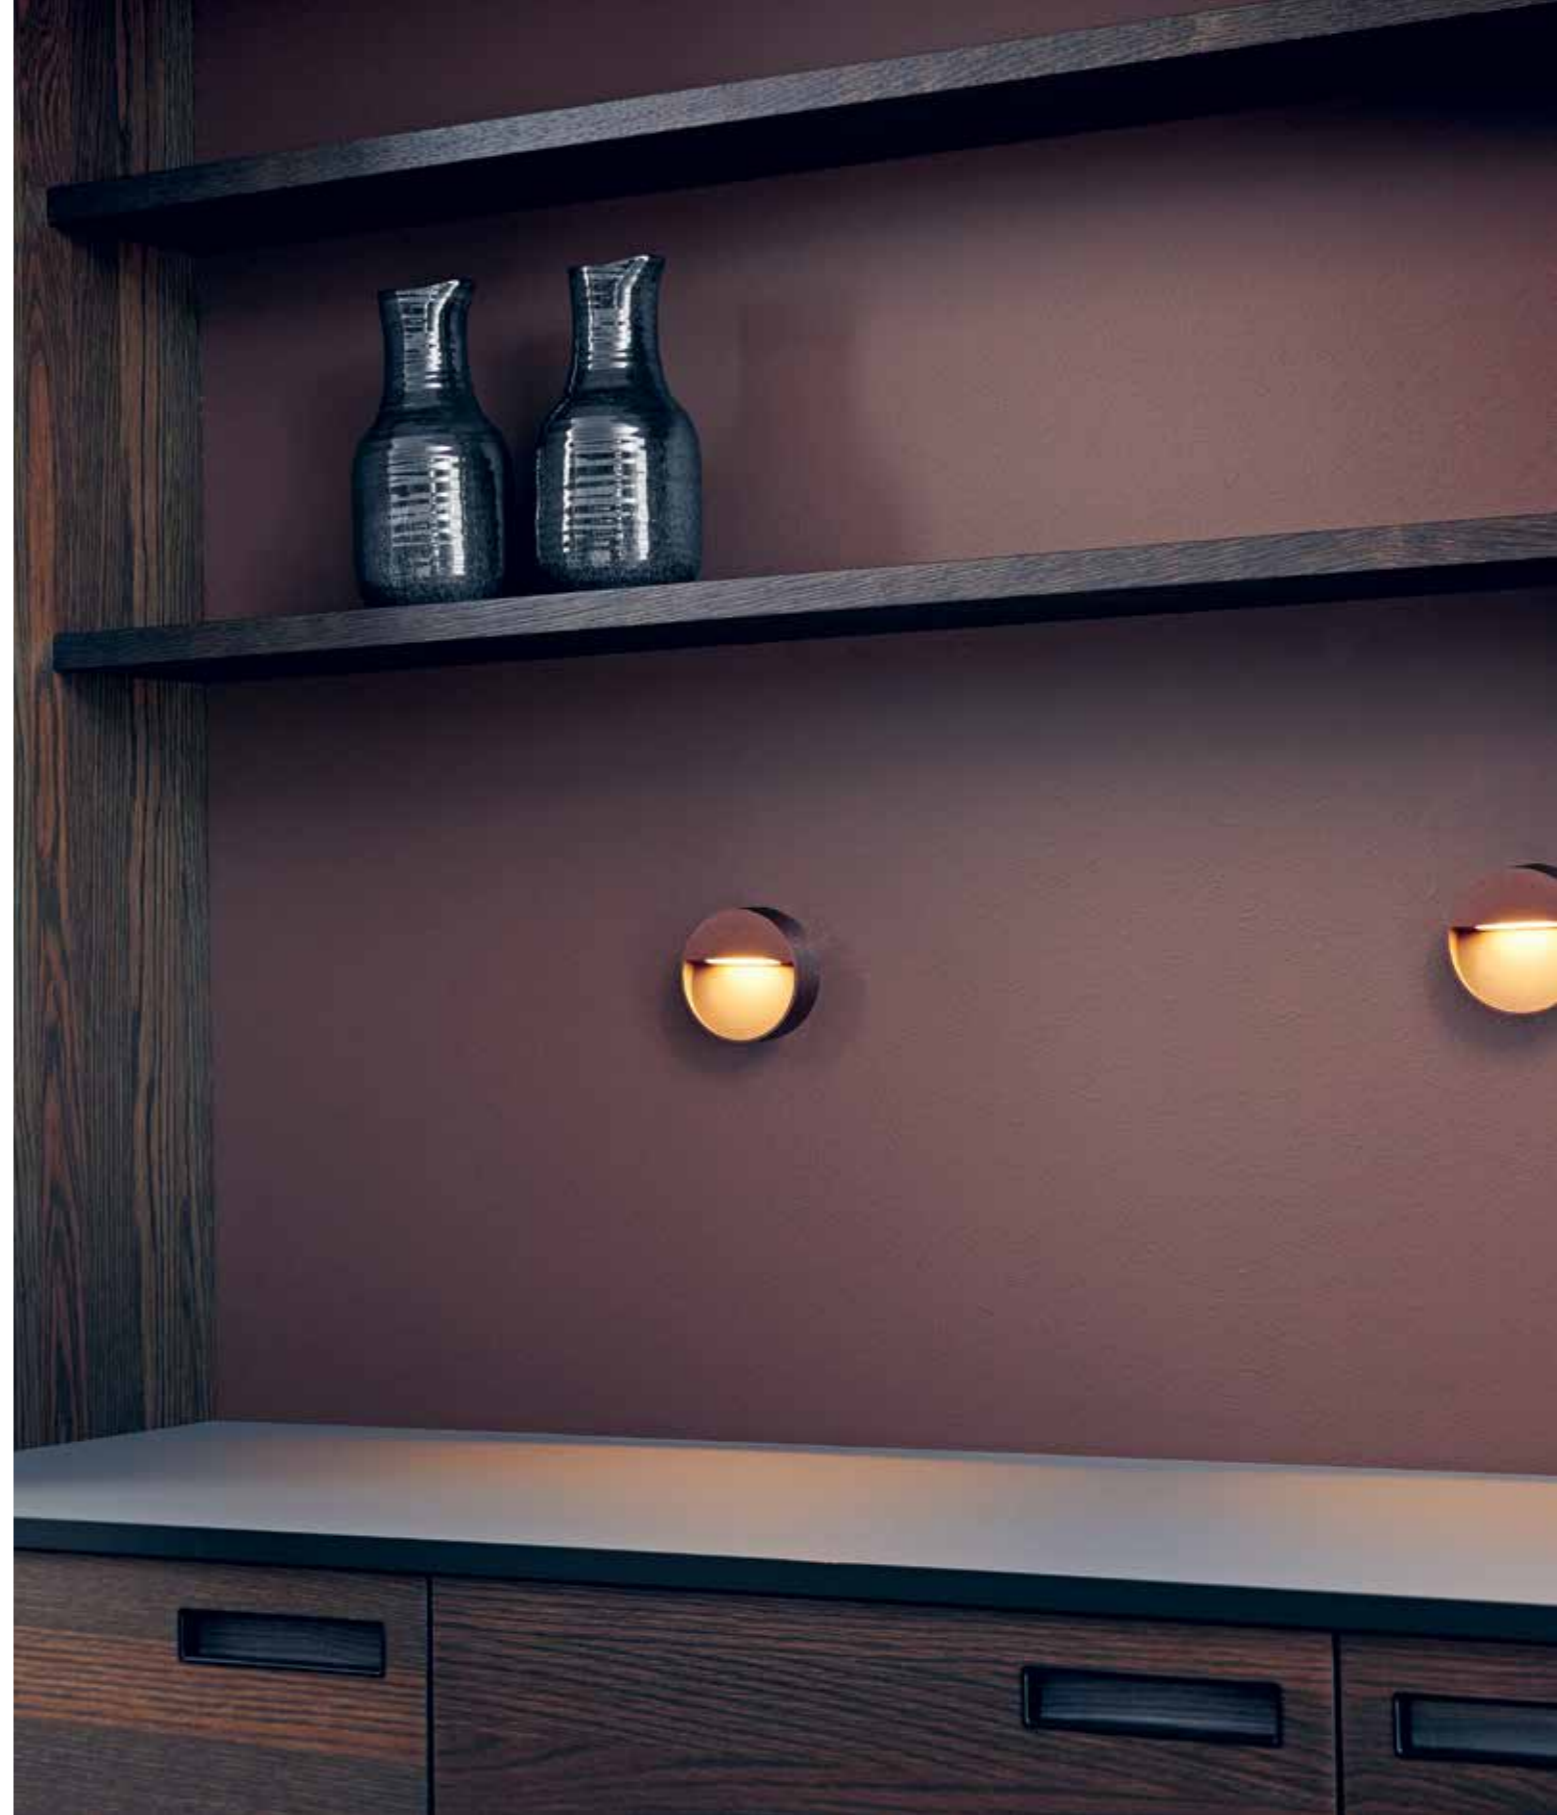

SERIOUS 1 / Rose Gold
Design: Ronni Gol