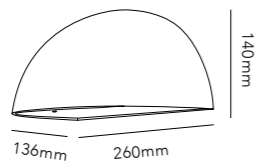

RØRHAT E14

40W - E14 - 230V - IP23

WHITE	256710
BLACK	256711
RUST	256719

DKK	1.196,- EX VAT / 1.495,- INCL VAT
SEK	1.692,- EX VAT / 2.115,- INCL VAT
EURO	159,- EX VAT

GALVANIZED	256712

DKK	1.356,- EX VAT / 1.695,- INCL VAT
SEK	1.916,- EX VAT / 2.395,- INCL VAT
EURO	181,- EX VAT

COPPER RAW	256713
COPPER*	256714
BRASS*	256715
CHROME	256716
STAINLESS STEEL	256717

DKK	1.836,- EX VAT / 2.295,- INCL VAT
SEK	2.588,- EX VAT / 3.235,- INCL VAT
EURO	245,- EX VAT