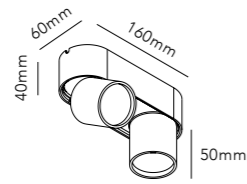

All AURA WALL lamps are spaced 10 cm from the wall

AURA CEILING

Design: Nital Patel

SWITCH TUNE

SWITCH TUNE gives you the option to choose between 2700K or 3000K before installing the lamp.

*Anodized surfaces may vary ±10%.