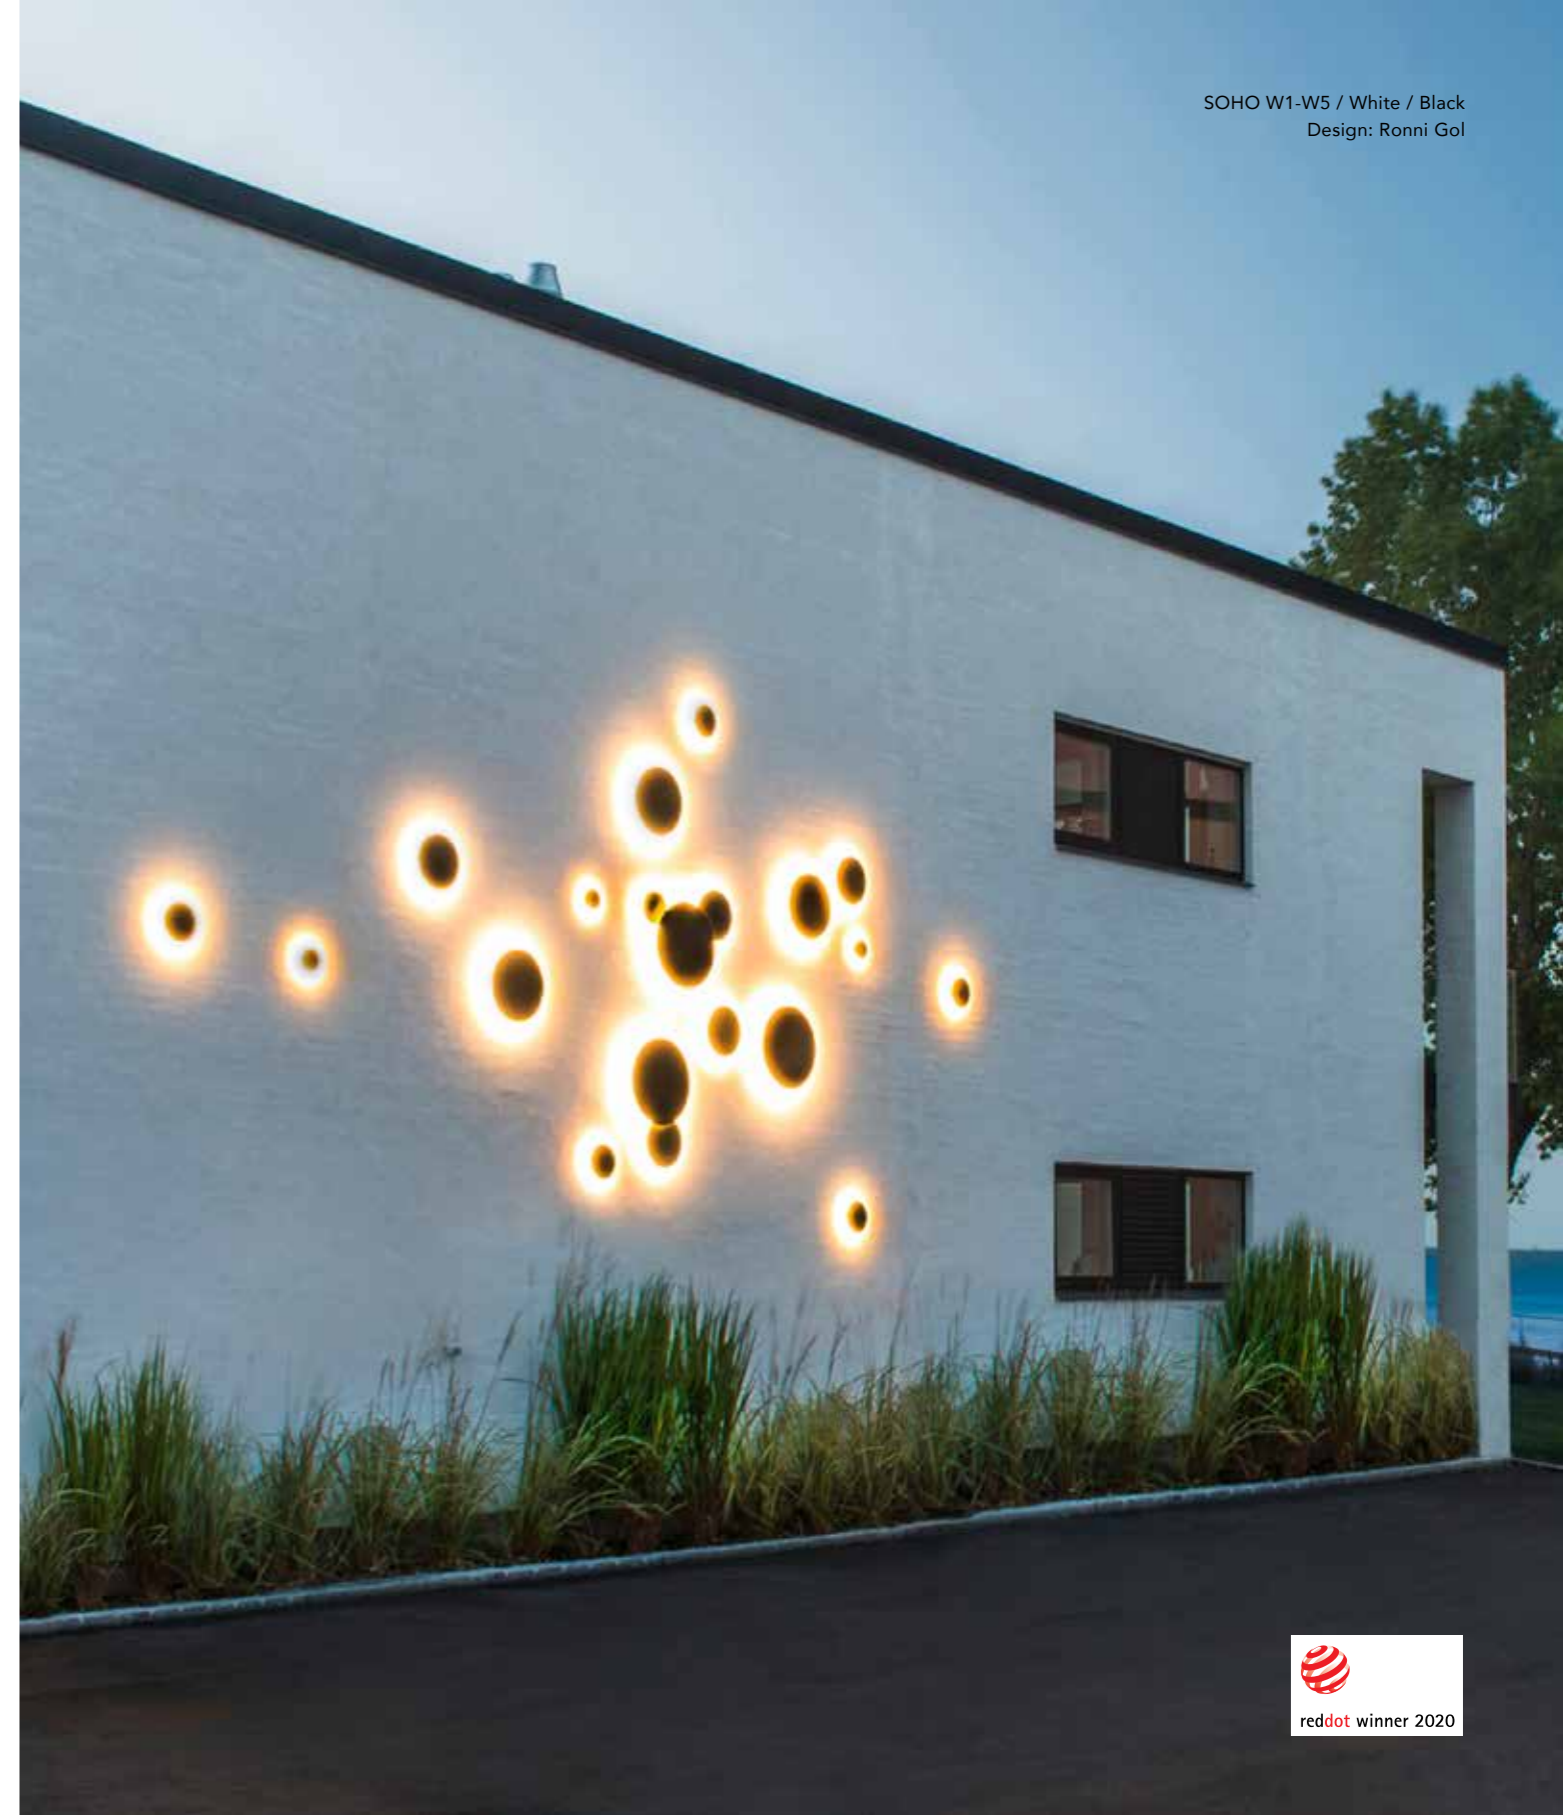

Create dynamic movements or calm uniformity by combining different sizes and colours of the SOHO collection.

There are no creative limits with the award-winning SOHO lamp. SOHO is a wall-mounted LED lighting system, based on recessed round tiles that can be placed creatively on the wall in every imaginable pattern.

The collection is a perfect mood setter, allowing you to freely create visual presence in the design of a room.