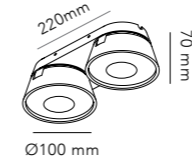

VANTAGE

224

VANTAGE

225