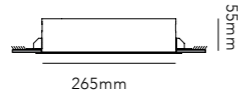

SKY

Design: LP Design Team

SKY 265

18W LED - 230V - IP20 - CRI >90 - Lumen 1185lm

WHITE 3000K	257720
DKK	2.156,- EX VAT / 2.695,- INCL VAT
SEK	3.268,- EX VAT / 4.085,- INCL VAT
EURO	299,- EX VAT