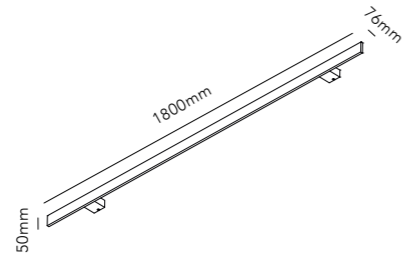

STICK

STICK

Design: Ronni Gol

*Gold is not recommended for outdoor use.

STICK 120

30W LED - 230V - IP54 - CRI >90 - Lumen - 2645lm

WHITE ^{3000K}	256500 - out with stock
GOLD* ^{3000K}	256503 - out with stock

DKK	2.556,- EX VAT / 3.195,- INCL VAT
SEK	3.876,- EX VAT / 4.845,- INCL VAT
EURO	355,- EX VAT

STICK 180

36W LED - 230V - IP54 - CRI >90 - Lumen - 3335lm

WHITE ^{3000K}	256508 - out with stock
GOLD* ^{3000K}	256511 - out with stock

DKK	3.196,- EX VAT / 3.995,- INCL VAT
SEK	4.844,- EX VAT / 6.055,- INCL VAT
EURO	444,- EX VAT

200

STICK 150

30W LED - 230V - IP54 - CRI >90 - Lumen - 2645lm

GOLD* ³⁰⁰⁰	256507 - out with stock

DKK	2.956,- EX VAT / 3.695,- INCL VAT
SEK	4.484,- EX VAT / 5.605,- INCL VAT
EURO	411,- EX VAT

STICK

201