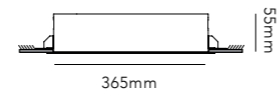

170

SKY 365

24W LED - 230V - IP20 - CRI >90 - Lumen 1645lm

WHITE 3000K	257723
DKK	2.956,- EX VAT / 3.695,- INCL VAT
SEK	4.484,- EX VAT / 5.605,- INCL VAT
EURO	411,- EX VAT