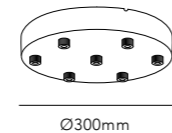

CEILING BASE

CEILING BASE L

Design: LP Design team
Use it for DROP or ZERO PENDANT

CEILING BASE L1000 3 PENDANTS

WHITE	280540 - out with stock
BLACK	280541 - out with stock
DKK	2.156,- EX VAT / 2.695,- INCL VAT
SEK	3.268,- EX VAT / 4.085,- INCL VAT
EURO	299,- EX VAT

CEILING BASE Ø200 3 PENDANTS

WHITE	280530 - out with stock
BLACK	280531
DKK	1.196,- EX VAT / 1.495,- INCL VAT
SEK	1.820,- EX VAT / 2.275,- INCL VAT
EURO	166,- EX VAT

CEILING BASE Ø

Design: LP Design team
Use it for DROP or ZERO PENDANT

252

CEILING BASE L1800 5 PENDANTS

WHITE	280543 - out with stock
BLACK	280544 - out with stock
DKK	3.756,- EX VAT / 4.695,- INCL VAT
SEK	5.692,- EX VAT / 7.115,- INCL VAT
EURO	522,- EX VAT

CEILING BASE Ø300 7 PENDANTS

WHITE	280533 - out with stock
BLACK	280534
DKK	1.996,- EX VAT / 2.495,- INCL VAT
SEK	3.028,- EX VAT / 3.785,- INCL VAT
EURO	277,- EX VAT

CEILING BASE

CEILING BASE Ø400 11 PENDANTS

WHITE	280536
BLACK	280537
DKK	2.796,- EX VAT / 3.495,- INCL VAT
SEK	4.244,- EX VAT / 5.305,- INCL VAT
EURO	388,- EX VAT

253