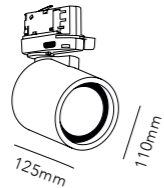

FOCUS PRO TRACK 3-PHASE

20W LED - 230V - IP20 - CRI >90
Lumen 1800lm (nominal)

BLACK 3000K	261657
DKK	1.836,- EX VAT / 2.295,- INCL VAT
SEK	2.788,- EX VAT / 3.485,- INCL VAT
EURO	255,- EX VAT