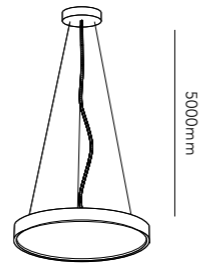

SURFACE

SURFACE

Design: LP Design Team

☐ LED
☐ dimm.
☐ IN DOOR
☐ OUT DOOR
☐ IP54

SUSPENSION KIT

Design: LP Design Team

☐ IN DOOR
☐ OUT DOOR
☐ IP54

SURFACE 300

20W LED - 230V - IP54 - CRI >90 - Lumen 1185lm

WHITE 3000K	257700
BLACK 3000K	257701
DKK	3.196,- EX VAT / 3.995,- INCL VAT
SEK	4.844,- EX VAT / 6.055,- INCL VAT
EURO	444,- EX VAT

SUSPENSION KIT 2M

Prices are only for the suspension part.

WHITE	257715
BLACK	257716
DKK	396,- EX VAT / 495,- INCL VAT
SEK	604,- EX VAT / 755,- INCL VAT
EURO	55,- EX VAT

212

SURFACE 500

32W LED - 230V - IP54 - CRI >90 - Lumen 2660lm

WHITE 3000K	257705
BLACK 3000K	257706
DKK	5.516,- EX VAT / 6.895,- INCL VAT
SEK	8.364,- EX VAT / 10.455,- INCL VAT
EURO	766,- EX VAT

SUSPENSION KIT 5M

Prices are only for the suspension part.

WHITE	257717
BLACK	257718
DKK	476,- EX VAT / 595,- INCL VAT
SEK	724,- EX VAT / 905,- INCL VAT
EURO	66,- EX VAT

SURFACE

213