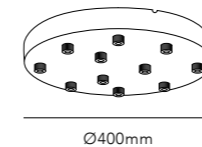

CEILING BASE