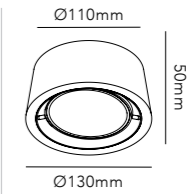

OPTIC OUT 1+

10W LED - 230V - IP54 - CRI >90 - Lumen 837lm

TITANIUM* 2700K	270353
ROSE GOLD* 2700K	270352

DKK	2.636,- EX VAT / 3.295,- INCL VAT
SEK	3.996,- EX VAT / 4.995,- INCL VAT
EURO	366,- EX VAT

WHITE** 2700K	270350
BLACK** 2700K	270351

DKK	2.396,- EX VAT / 2.995,- INCL VAT
SEK	3.636,- EX VAT / 4.545,- INCL VAT
EURO	333,- EX VAT