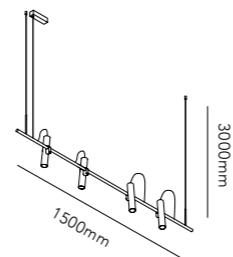

196

SPIRIT S1500

4x5W LED - 230V - IP20 - CRI >90 - Lumen 2200lm

TITANIUM/BLACK* 2700K	270624
ROSE GOLD/BLACK* 2700K	270620

DKK	4.796,- EX VAT / 5.995,- INCL VAT
SEK	7.268,- EX VAT / 9.085,- INCL VAT
EURO	666,- EX VAT