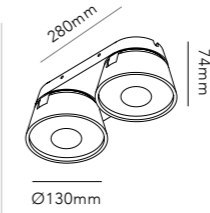

VANTAGE

224

VANTAGE

225