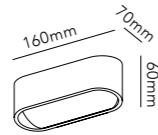

32

AURA W1

NEW

6W LED - 220-240V - IP20 - CRI >90
Lumen 660lm (nominal)

BRASS* 2700/3000K	270964	NEW
TITANIUM* 2700/3000K	270963	
ROSE GOLD* 2700/3000K	270962	

DKK	1.676,-	EX VAT / 2.095,-	INCL VAT
SEK	2.540,-	EX VAT / 3.175,-	INCL VAT
EURO	233,-	EX VAT	

WHITE 2700/3000K	270960
BLACK 2700/3000K	270961

DKK	1.516,-	EX VAT / 1.895,-	INCL VAT
SEK	2.300,-	EX VAT / 2.875,-	INCL VAT
EURO	211,-	EX VAT