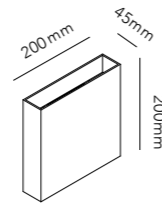

COMPACT

50

COMPACT

51

COMPACT UP/DOWN

Design: Ronni Gol