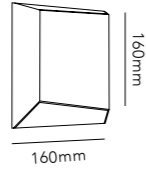

102

FACET DOWN W1

4W LED - 230V - IP54 - CRI >90
Lumen - 360lm (nominal)

WHITE	256392 - out with stock
DKK	2.796,- EX VAT / 3.495,- INCL VAT
SEK	4.244,- EX VAT / 5.305,- INCL VAT
EURO	388,- EX VAT