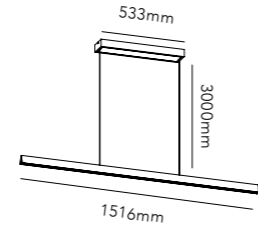

EDGE LINEAR

Design: Nital Patel

Pendant height up to 3 m.
*Anodized surfaces may vary ±10%.

1. Dimmable with
2. Integrated LIGHT-POINT SMART TUNE Powered by Casambi
   - Integrated touchless sensor
   - External Casambi compatible switches

This product cannot be controlled by external trailing-edge dimmer.

EDGE LINEAR S1000

NEW

10W+20W LED - 220-240V - IP20 - CRI >90
Lumen 1800lm

BRASS* 2700-5000K	270553	NEW
CARB. BLACK* 2700-5000K	270550	NEW
TITANIUM* 2700-5000K	270551	
ROSE GOLD* 2700-5000K	270552	

DKK	7.596,-	EX VAT / 9.495,-	INCL VAT
SEK	11.516,-	EX VAT / 14.395,-	INCL VAT
EURO	1.055,-	EX VAT	

EDGE LINEAR S1500

NEW

15W+30W LED - 220-240V - IP20 - CRI >90
Lumen 2700lm

BRASS* 2700-5000K	270563	NEW
CARB. BLACK* 2700-5000K	270560	NEW
TITANIUM* 2700-5000K	270561	
ROSE GOLD* 2700-5000K	270562	

DKK	9.596,-	EX VAT / 11.995,-	INCL VAT
SEK	14.540,-	EX VAT / 18.175,-	INCL VAT
EURO	1.333,-	EX VAT	

EDGE LINEAR S2000

NEW

20W+40W LED - 220-240V - IP20 - CRI >90
Lumen 3600lm

BRASS* 2700-5000K	270566	NEW
CARB. BLACK* 2700-5000K	270567	NEW
TITANIUM* 2700-5000K	270564	
ROSE GOLD* 2700-5000K	270565	

DKK	11.996,-	EX VAT / 14.995,-	INCL VAT
SEK	18.180,-	EX VAT / 22.725,-	INCL VAT
EURO	1.666,-	EX VAT	

General measurements for all three sizes: