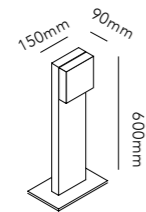

COMPACT

COMPACT DOWN

Design: Ronni Gol

COMPACT DOWN W1

3W LED - 230V - IP54 - CRI >90 - Lumen 190lm

BLACK 3000K	256341
DKK	2.236,- EX VAT / 2.795,- INCL VAT
SEK	3.388,- EX VAT / 4.235,- INCL VAT
EURO	311,- EX VAT

COMPACT 1 STAND

Prices are incl. lamp COMPACT DOWN W1, Black. Lumen - 190lm

LAMP + STAND	256341 + 256421 - out with stock
DKK	4.872,- EX VAT / 6.090,- INCL VAT
SEK	7.384,- EX VAT / 9.230,- INCL VAT
EURO	677,- EX VAT

COMPACT STAND

Design: Ronni Gol

48

COMPACT DOWN W2

6W LED - 230V - IP54 - CRI >90 - Lumen 290lm

BLACK 3000K	256344
DKK	2.636,- EX VAT / 3.295,- INCL VAT
SEK	3.996,- EX VAT / 4.995,- INCL VAT
EURO	366,- EX VAT

COMPACT 2 STAND

Prices are incl. lamp COMPACT DOWN W2, Black. Lumen - 290lm

LAMP + STAND	256344 + 256424 - out with stock
DKK	6.232,- EX VAT / 7.790,- INCL VAT
SEK	9.448,- EX VAT / 11.810,- INCL VAT
EURO	865,- EX VAT

COMPACT

COMPACT DOWN W3

6W LED - 230V - IP54 - CRI >90 - Lumen 230lm

BLACK 3000K	256347
DKK	3.116,- EX VAT / 3.895,- INCL VAT
SEK	4.724,- EX VAT / 5.905,- INCL VAT
EURO	433,- EX VAT

COMPACT 3 STAND

Prices are incl. lamp COMPACT DOWN W3, Black. Lumen - 230lm

LAMP + STAND	256347 + 256427
DKK	7.912,- EX VAT / 9.890,- INCL VAT
SEK	11.992,- EX VAT / 14.990,- INCL VAT
EURO	1099,- EX VAT

49