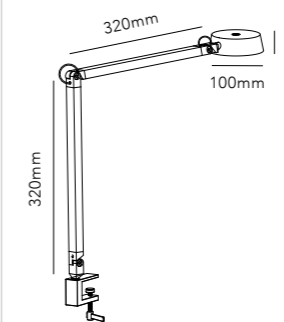

DARK T1

NEW

10W LED - 220-240V - IP20 - CRI >90
Lumen 780lm (nominal)

BRASS* 3000K	271134	NEW
TITANIUM* 3000K	271133	NEW
ROSE GOLD* 3000K	271132	NEW
CARB. BLACK* 3000K	271131	NEW

DKK	3.116,-	EX VAT / 3.895,-	INCL VAT
SEK	4.724,-	EX VAT / 5.905,-	INCL VAT
EURO	433,-	EX VAT	

WHITE 3000K	271130	NEW

DKK	2.796,-	EX VAT / 3.495,-	INCL VAT
SEK	4.244,-	EX VAT / 5.305,-	INCL VAT
EURO	388,-	EX VAT