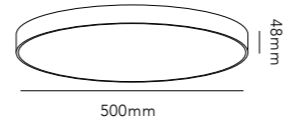

212

SURFACE 500

32W LED - 230V - IP54 - CRI >90 - Lumen 2660lm

WHITE 3000K	257705
BLACK 3000K	257706
DKK	5.516,- EX VAT / 6.895,- INCL VAT
SEK	8.364,- EX VAT / 10.455,- INCL VAT
EURO	766,- EX VAT