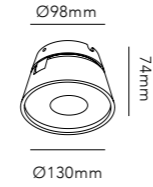

VANTAGE

224

VANTAGE

225