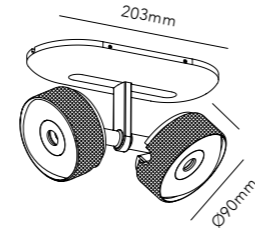

COSMO C2

NEW

2x10W LED - 220-240V - IP20 - CRI >90
Lumen 1450lm (nominal)

BRASS* 2700K	271014	NEW
TITANIUM* 2700K	271013	NEW
ROSE GOLD* 2700K	271012	NEW
CARB. BLACK* 2700K	271011	NEW

DKK	3.596,-	EX VAT / 4.495,-	INCL VAT
SEK	5.452,-	EX VAT / 6.815,-	INCL VAT
EURO	499,-	EX VAT	

WHITE 2700	271010	NEW

DKK	3.436,-	EX VAT / 4.295,-	INCL VAT
SEK	5.212,-	EX VAT / 6.515,-	INCL VAT
EURO	477,-	EX VAT