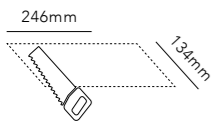

GHOST

GHOST

Design: Ronni Gol

SWITCH TUNE

*Anodized surfaces may vary ±10%.

GHOST 1

GHOST 1+

GHOST 2

GHOST 2+

240

GHOST 1+

10W LED - 230V - IP54 - CRI >90 - Lumen 495lm

TITANIUM* 2700K	270812
ROSE GOLD* 2700K	270810
DKK	1.996,- EX VAT / 2.495,- INCL VAT
SEK	3.028,- EX VAT / 3.785,- INCL VAT
EURO	277,- EX VAT
WHITE 3000K	259078
BLACK 3000K	259079
DKK	1.836,- EX VAT / 2.295,- INCL VAT
SEK	2.788,- EX VAT / 3.485,- INCL VAT
EURO	255,- EX VAT

GHOST

GHOST 2

2x6W LED - 230V - IP54 - CRI >90 - Lumen 600lm

BRASS* 2700/3000K	270854	NEW
TITANIUM* 2700/3000K	270853	NEW
ROSE GOLD* 2700/3000K	270852	NEW
TITANIUM* 2700K	270803	
ROSE GOLD* 2700K	270852	
DKK	2.636,- EX VAT / 3.295,- INCL VAT	
SEK	3.996,- EX VAT / 4.995,- INCL VAT	
EURO	366,- EX VAT	
WHITE 3000K	259074	
BLACK 3000K	259075	
WHITE 2700/3000K	270850	NEW
BLACK 2700/3000K	270851	NEW

DKK	2.396,- EX VAT / 2.995,- INCL VAT
SEK	3.636,- EX VAT / 4.545,- INCL VAT
EURO	333,- EX VAT

241

GHOST 2+

2x10W LED - 230V - IP20 - CRI >90 - Lumen 990lm

TITANIUM* 2700K	270813
ROSE GOLD* 2700K	270811
DKK	3.116,- EX VAT / 3.895,- INCL VAT
SEK	4.724,- EX VAT / 5.905,- INCL VAT
EURO	433,- EX VAT
WHITE 3000K	259081
BLACK 3000K	259082
DKK	2.956,- EX VAT / 3.695,- INCL VAT
SEK	4.484,- EX VAT / 5.605,- INCL VAT
EURO	411,- EX VAT