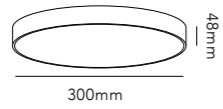

SURFACE 300

20W LED - 230V - IP54 - CRI >90 - Lumen 1185lm

WHITE 3000K	257700
BLACK 3000K	257701
DKK	3.196,- EX VAT / 3.995,- INCL VAT
SEK	4.844,- EX VAT / 6.055,- INCL VAT
EURO	444,- EX VAT