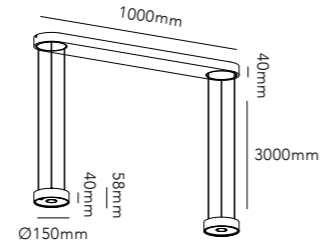

LEFT PAGE ORBIT WALL / Black
RIGHT PAGE ORBIT GARDEN / Black
Design: Ronni Gol & Nital Patel

ORBIT PENDANT

Design: Ronni Gol & Nital Patel

Pendant height up to 3 m.
*Anodized surfaces may vary ±10%.

- Dimmable with
- Integrated LIGHT-POINT SMART TUNE Powered by Casambi
 - Integrated touchless sensor
 - External Casambi compatible switches