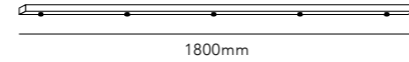

252

CEILING BASE L1800 5 PENDANTS

WHITE	280543 - out with stock
BLACK	280544 - out with stock
DKK	3.756,- EX VAT / 4.695,- INCL VAT
SEK	5.692,- EX VAT / 7.115,- INCL VAT
EURO	522,- EX VAT