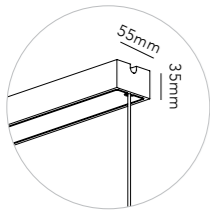

Pendant height up to 3 m.
General measurements for all three sizes:

SLIM S1200

30W LED - 220-240V - IP20 - CRI >90 - Lumen 1830lm

WHITE 2700/3000K	280700
BLACK 2700/3000K	280701
<hr/>	
DKK	3.756,- EX VAT / 4.695,- INCL VAT
SEK	5.692,- EX VAT / 7.115,- INCL VAT
EURO	522,- EX VAT