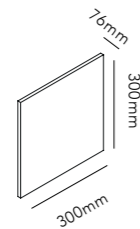

NOHO

NOHO

Design: Ronni Gol

NOHO W1

5W LED - 230V - IP54 - CRI >90 - Lumen 470lm

WHITE 3000K	256400 - out with stock
BLACK 3000K	256401 - out with stock
DKK	1.756,- EX VAT / 2.195,- INCL VAT
SEK	2.668,- EX VAT / 3.335,- INCL VAT
EURO	244,- EX VAT

NOHO W3

9W LED - 230V - IP54 - CRI >90 - Lumen 670lm

WHITE 3000K	256408 - out with stock
BLACK 3000K	256409 - out with stock
DKK	3.116,- EX VAT / 3.895,- INCL VAT
SEK	4.724,- EX VAT / 5.905,- INCL VAT
EURO	433,- EX VAT

124

NOHO W2

7W LED - 230V - IP54 - CRI >90 - Lumen 680lm

WHITE 3000K	256404 - out with stock
BLACK 3000K	256405 - out with stock
DKK	2.396,- EX VAT / 2.995,- INCL VAT
SEK	3.636,- EX VAT / 4.545,- INCL VAT
EURO	333,- EX VAT

NOHO W4

15W LED - 230V - IP54 - CRI >90 - Lumen 1530lm

WHITE 3000K	256412 - out with stock
BLACK 3000K	256413 - out with stock
DKK	3.916,- EX VAT / 4.895,- INCL VAT
SEK	5.940,- EX VAT / 7.425,- INCL VAT
EURO	544,- EX VAT