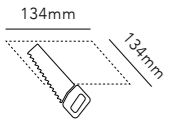

GHOST

GHOST

Design: Ronni Gol

SWITCH TUNE

*Anodized surfaces may vary ±10%.

GHOST 1

GHOST 1+

GHOST 2

GHOST 2+

240

GHOST 1+

10W LED - 230V - IP54 - CRI >90 - Lumen 495lm

TITANIUM* 2700K	270812
ROSE GOLD* 2700K	270810
DKK	1.996,- EX VAT / 2.495,- INCL VAT
SEK	3.028,- EX VAT / 3.785,- INCL VAT
EURO	277,- EX VAT
WHITE 3000K	259078
BLACK 3000K	259079
DKK	1.836,- EX VAT / 2.295,- INCL VAT
SEK	2.788,- EX VAT / 3.485,- INCL VAT
EURO	255,- EX VAT

GHOST

GHOST 2

2x6W LED - 230V - IP54 - CRI >90 - Lumen 600lm

BRASS* 2700/3000K	270854	NEW
TITANIUM* 2700/3000K	270853	NEW
ROSE GOLD* 2700/3000K	270852	NEW
TITANIUM* 2700K	270803	
ROSE GOLD* 2700K	270852	
DKK	2.636,- EX VAT / 3.295,- INCL VAT	
SEK	3.996,- EX VAT / 4.995,- INCL VAT	
EURO	366,- EX VAT	
WHITE 3000K	259074	
BLACK 3000K	259075	
WHITE 2700/3000K	270850	NEW
BLACK 2700/3000K	270851	NEW

DKK	2.396,- EX VAT / 2.995,- INCL VAT
SEK	3.636,- EX VAT / 4.545,- INCL VAT
EURO	333,- EX VAT

241

GHOST 2+

2x10W LED - 230V - IP20 - CRI >90 - Lumen 990lm

TITANIUM* 2700K	270813
ROSE GOLD* 2700K	270811
DKK	3.116,- EX VAT / 3.895,- INCL VAT
SEK	4.724,- EX VAT / 5.905,- INCL VAT
EURO	433,- EX VAT
WHITE 3000K	259081
BLACK 3000K	259082
DKK	2.956,- EX VAT / 3.695,- INCL VAT
SEK	4.484,- EX VAT / 5.605,- INCL VAT
EURO	411,- EX VAT