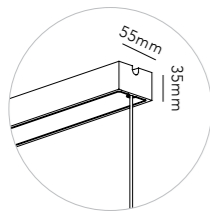

Pendant height up to 3 m.
* Anodized surfaces may vary ±10%.

General measurements for all three sizes:

132

OPTIC LINEAR L1500

4x6W LED - 220-240V - IP20 - CRI >90
Lumen 1500lm

TITANIUM* 2700/3000K	270911
ROSE GOLD* 2700/3000K	270912
CARB. BLACK* 2700/3000K	270910