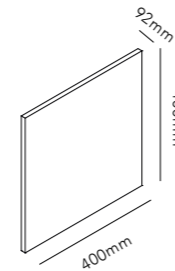

NOHO

NOHO

Design: Ronni Gol

NOHO W1

5W LED - 230V - IP54 - CRI >90 - Lumen 470lm

WHITE 3000K	256400 - out with stock
BLACK 3000K	256401 - out with stock
DKK	1.756,- EX VAT / 2.195,- INCL VAT
SEK	2.668,- EX VAT / 3.335,- INCL VAT
EURO	244,- EX VAT

NOHO W3

9W LED - 230V - IP54 - CRI >90 - Lumen 670lm

WHITE 3000K	256408 - out with stock
BLACK 3000K	256409 - out with stock
DKK	3.116,- EX VAT / 3.895,- INCL VAT
SEK	4.724,- EX VAT / 5.905,- INCL VAT
EURO	433,- EX VAT

124

NOHO W2

7W LED - 230V - IP54 - CRI >90 - Lumen 680lm

WHITE 3000K	256404 - out with stock
BLACK 3000K	256405 - out with stock
DKK	2.396,- EX VAT / 2.995,- INCL VAT
SEK	3.636,- EX VAT / 4.545,- INCL VAT
EURO	333,- EX VAT

NOHO W4

15W LED - 230V - IP54 - CRI >90 - Lumen 1530lm

WHITE 3000K	256412 - out with stock
BLACK 3000K	256413 - out with stock
DKK	3.916,- EX VAT / 4.895,- INCL VAT
SEK	5.940,- EX VAT / 7.425,- INCL VAT
EURO	544,- EX VAT