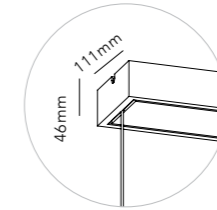

EDGE LINEAR S2000

NEW

20W+40W LED - 220-240V - IP20 - CRI >90
Lumen 3600lm

BRASS* 2700-5000K	270566	NEW
CARB. BLACK* 2700-5000K	270567	NEW
TITANIUM* 2700-5000K	270564	
ROSE GOLD* 2700-5000K	270565	

DKK	11.996,-	EX VAT / 14.995,-	INCL VAT
SEK	18.180,-	EX VAT / 22.725,-	INCL VAT
EURO	1.666,-	EX VAT	

General measurements for all three sizes: