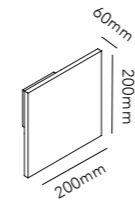

124

NOHO W2

7W LED - 230V - IP54 - CRI >90 - Lumen 680lm

WHITE 3000K	256404 - out with stock
BLACK 3000K	256405 - out with stock
DKK	2.396,- EX VAT / 2.995,- INCL VAT
SEK	3.636,- EX VAT / 4.545,- INCL VAT
EURO	333,- EX VAT