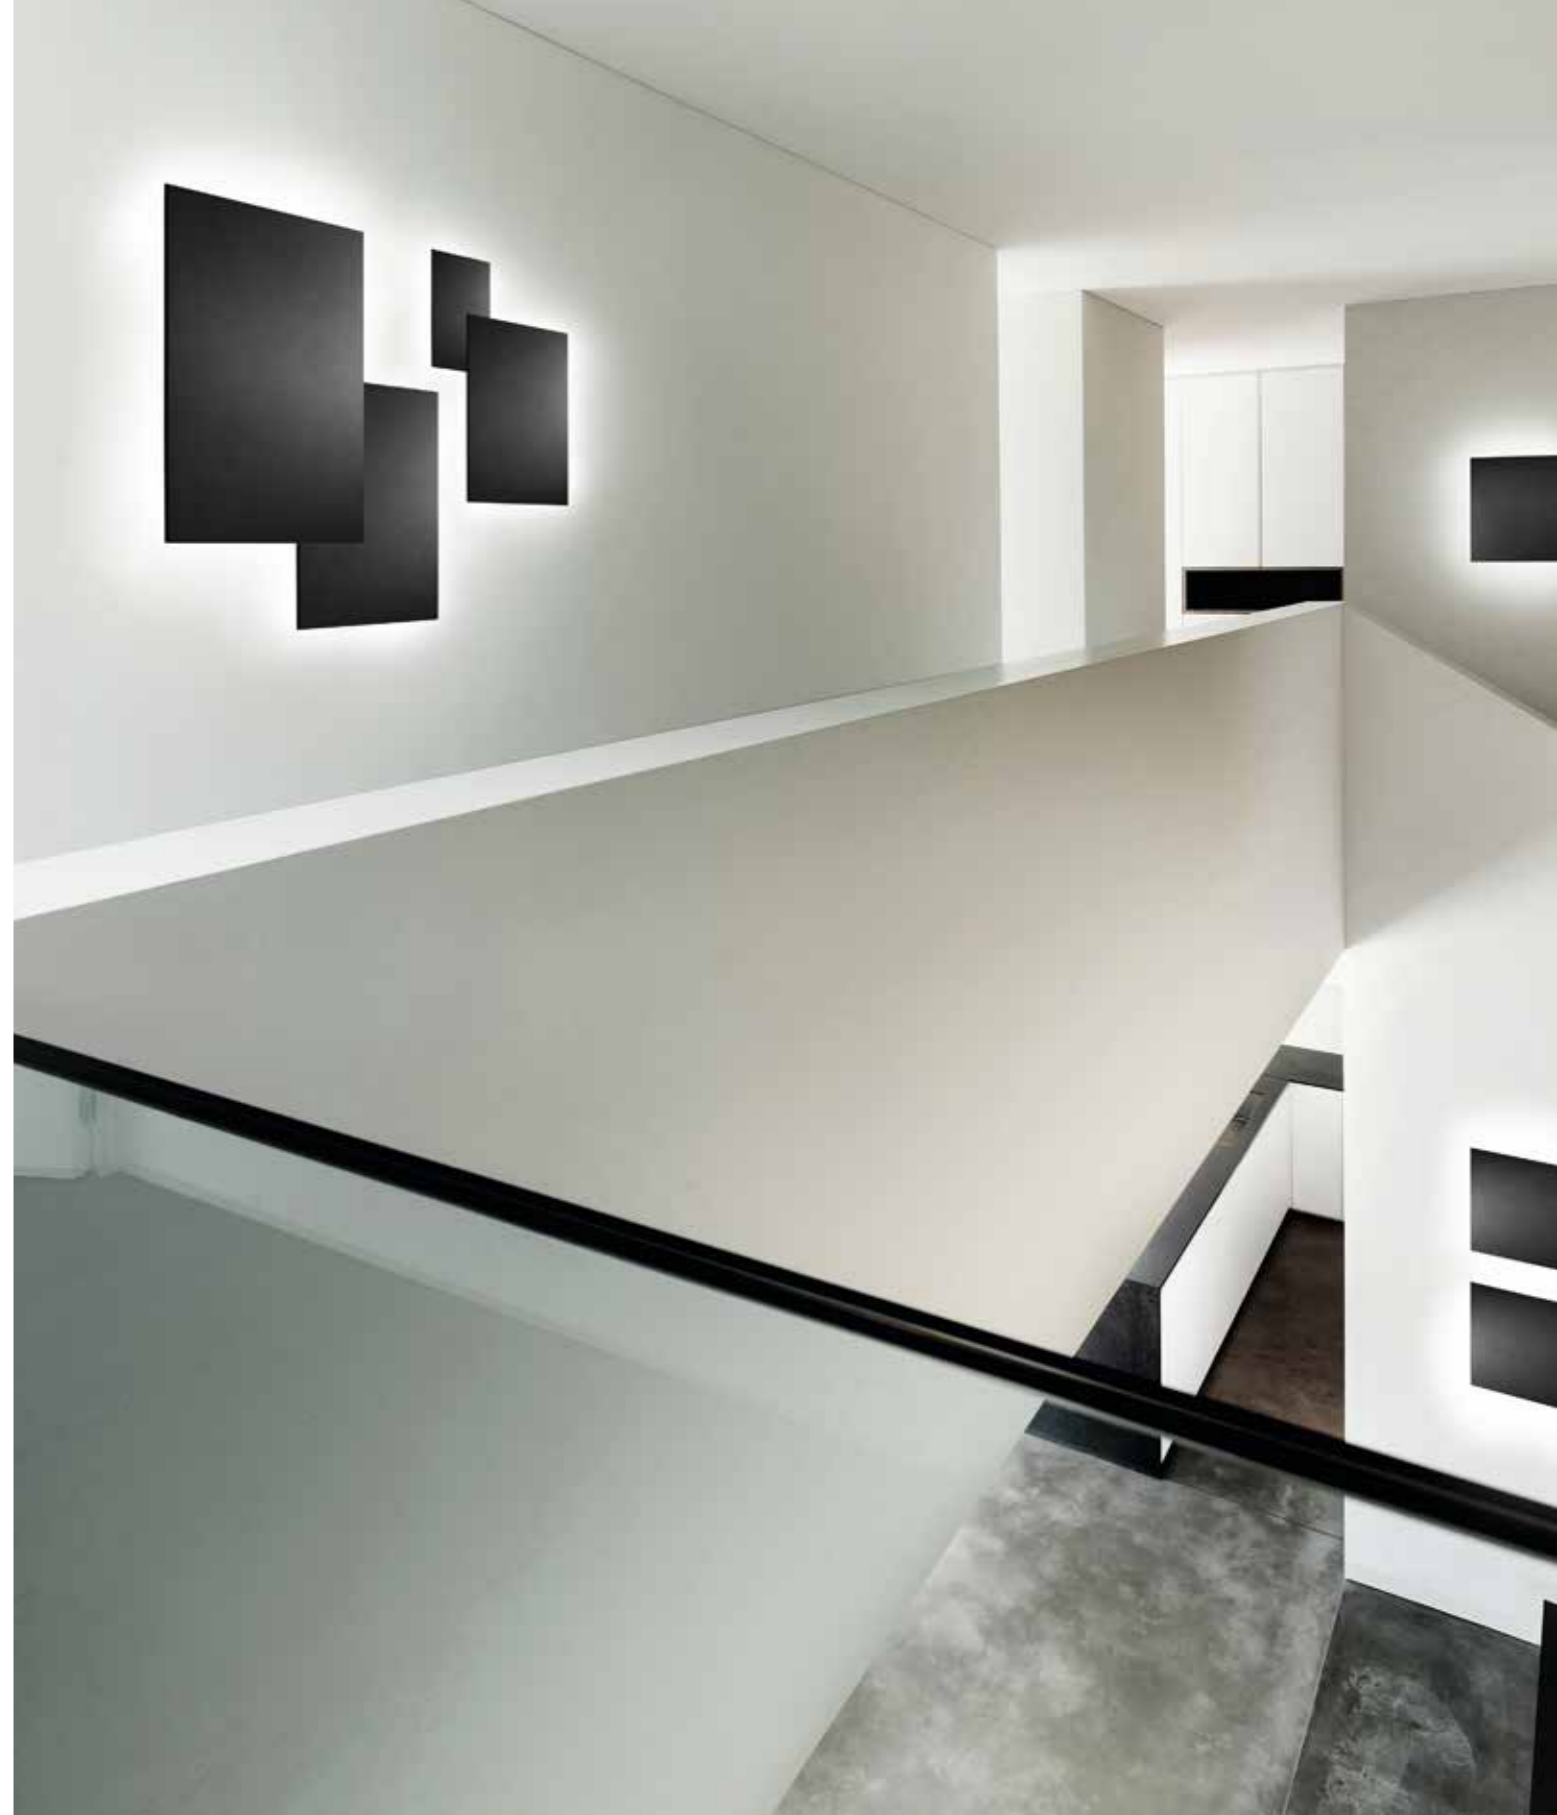

The OPTIC collection embodies credo *Form Follows Function*. Enjoy the sleek shape and superb performance of these elegant spot lights and pendants.

The optic glass provides a glare-free light and provides maximum light where needed.

Each faceted spot on OPTIC LINEAR is seamlessly sculpted into the linear profile adding an aesthetic dimension. The surprise is the consistent spread of light on the surface as opposed to circles of light that would generally be expected from spot fixtures.