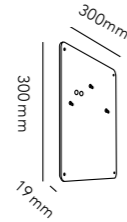

RØRHAT

RØRHAT ACCESSORIES

Design: Jesper J. Pedersen

*Anodized surfaces are not recommended for outdoor use.

RØRHAT WALL MOUNT

30 x 30 cm - to be completed with lamp

WHITE	256730
BLACK	256731
DKK	636,- EX VAT / 795,- INCL VAT
SEK	900,- EX VAT / 1.125,- INCL VAT
EURO	85,- EX VAT
GALVANIZED	256732
DKK	796,- EX VAT / 995,- INCL VAT
SEK	1.124,- EX VAT / 1.405,- INCL VAT
EURO	106,- EX VAT
COPPER RAW	256733
STAINLESS STEEL	256737
DKK	1.436,- EX VAT / 1.795,- INCL VAT
SEK	2.028,- EX VAT / 2.535,- INCL VAT
EURO	191,- EX VAT

154

RØRHAT NAMEPLATE XL

30 x 30 cm

WHITE	256740
BLACK	256741
DKK	636,- EX VAT / 795,- INCL VAT
SEK	900,- EX VAT / 1.125,- INCL VAT
EURO	85,- EX VAT
GALVANIZED	256742
DKK	796,- EX VAT / 995,- INCL VAT
SEK	1.124,- EX VAT / 1.405,- INCL VAT
EURO	106,- EX VAT
COPPER RAW	256743
STAINLESS STEEL	256747
DKK	1.436,- EX VAT / 1.795,- INCL VAT
SEK	2.028,- EX VAT / 2.535,- INCL VAT
EURO	191,- EX VAT

RØRHAT

RØRHAT NAMEPLATE

15 x 30 cm

WHITE	256750
BLACK	256751
DKK	476,- EX VAT / 595,- INCL VAT
SEK	676,- EX VAT / 845,- INCL VAT
EURO	63,- EX VAT
GALVANIZED	256752
DKK	556,- EX VAT / 695,- INCL VAT
SEK	788,- EX VAT / 985,- INCL VAT
EURO	74,- EX VAT
COPPER RAW	256753
STAINLESS STEEL	256757
DKK	876,- EX VAT / 1.095,- INCL VAT
SEK	1.236,- EX VAT / 1.545,- INCL VAT
EURO	117,- EX VAT

RØRHAT NAMEPLATE KIT

25 x 16.5 cm - two plates fixed on tracks

WHITE	256760
BLACK	256761
DKK	556,- EX VAT / 695,- INCL VAT
SEK	788,- EX VAT / 985,- INCL VAT
EURO	74,- EX VAT
GALVANIZED	256762
DKK	716,- EX VAT / 895,- INCL VAT
SEK	1.012,- EX VAT / 1.265,- INCL VAT
EURO	95,- EX VAT
COPPER RAW	256763
COPPER*	256764
BRASS*	256765
CHROME	256766
STAINLESS STEEL	256767
DKK	1.116,- EX VAT / 1.395,- INCL VAT
SEK	1.572,- EX VAT / 1.965,- INCL VAT
EURO	149,- EX VAT

155