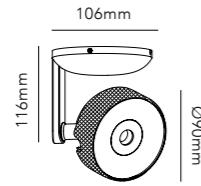

LEFT PAGE COSMO C2 / Brass
Design: Nital Patel

RIGHT PAGE COSMO C2 / Titanium
Design: Nital Patel

COSMO CEILING

Design: Nital Patel

*Anodized surfaces may vary ±10%.

COSMO C1

NEW

10W LED - 220-240V - IP20 - CRI >90
Lumen 726lm (nominal)