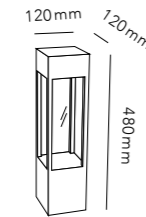

LANTERN G1

8W LED - 230V - IP54 - CRI >90 - Lumen 375lm

BLACK 3000K	257526
DKK	3.436,- EX VAT / 4.295,- INCL VAT
SEK	5.212,- EX VAT / 6.515,- INCL VAT
EURO	477,- EX VAT