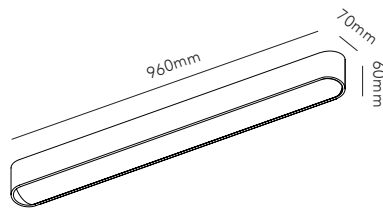

AURA W4

32W LED - 220-240V - IP20 - CRI >90
Lumen 3520lm (nominal)

SWITCH TUNE™

WHITE 2700/3000	281090

DKK	4.796,- EX VAT / 5.995,- INCL VAT
SEK	7.268,- EX VAT / 9.085,- INCL VAT
EURO	666,- EX VAT

All AURA WALL lamps are spaced 10 cm from the wall