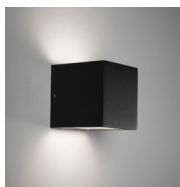

CUBE

CUBE

Design: Ronni Gol

Frosted glass