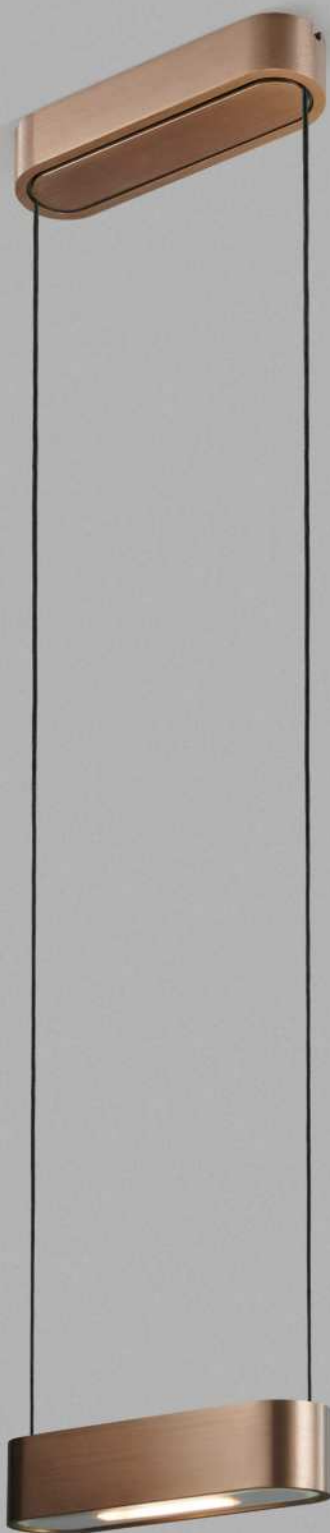

AURA S1 / Rose Gold
Design: Nital Patel

AURA

AURA WALL

Design: Nital Patel

*Anodized surfaces may vary $\pm 10\%$.

SWITCH TUNE™

SWITCH TUNE gives you the option to choose between 2700K or 3000K before installing the lamp.