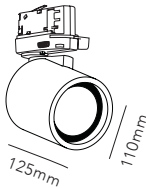

FOCUS PRO TRACK 3-PHASE

20W LED - 230V - IP20 - CRI >90
Lumen 1800lm (nominal)

BLACK ^{3000K}	261657
DKK	1.836,- EX VAT / 2.295,- INCL VAT
SEK	2.788,- EX VAT / 3.485,- INCL VAT
EURO	255,- EX VAT