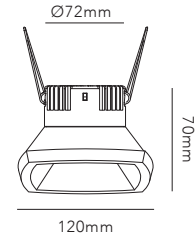

MIRAGE 1+

NEW

15W LED - 220-240V - IP54 - CRI >90
Lumen 1162lm (nominal)

SWITCH TUNE™

BRASS* 2700/3000K	271029	NEW
TITANIUM* 2700/3000K	271028	NEW
ROSE GOLD* 2700/3000K	271027	NEW

DKK	1.676,- EX VAT / 2.095,- INCL VAT
SEK	2.540,- EX VAT / 3.175,- INCL VAT
EURO	233,- EX VAT

WHITE 2700/3000K	271025	NEW
BLACK 2700/3000K	271026	NEW

DKK	1.516,- EX VAT / 1.895,- INCL VAT
SEK	2.300,- EX VAT / 2.875,- INCL VAT
EURO	211,- EX VAT

MIRAGE 1+

Ø105mm