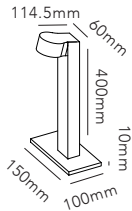

ORBIT GARDEN MINI

6W LED - 230V - IP54 - CRI >90
Lumen 540lm (nominal)

BLACK 3000K	268300

DKK	2.396,- EX VAT / 2.995,- INCL VAT
SEK	3.636,- EX VAT / 4.545,- INCL VAT
EURO	333,- EX VAT