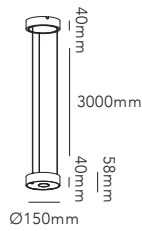

ORBIT PENDANT 1

2X7.5W LED - 220-240V - IP20 - CRI >90
Lumen 900lm