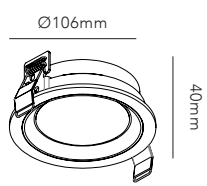

DKK	1.516,- EX VAT / 1.895,- INCL VAT
SEK	2.300,- EX VAT / 2.875,- INCL VAT
EURO	211,- EX VAT

MIRAGE 1+

Ø105mm

MIRAGE / Brass
Design: Nital Patel

OPTIC IN

OPTIC IN

Design: Nital Patel

Including 3 changeable colour rings
- black, white and gold