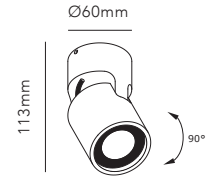

TIP 2

6W LED - 230V - IP54 - CRI >90 - Lumen 380lm

WHITE 3000K	258915
DKK	1.196,- EX VAT / 1.495,- INCL VAT
SEK	1.820,- EX VAT / 2.275,- INCL VAT
EURO	166,- EX VAT