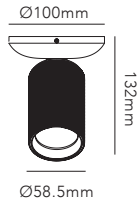

RAW 2 / Titanium
Design: Nital Patel

RAW

RAW

Design: Nital Patel

*Anodized surfaces may vary ±10%.

RAW 1

6W LED - 220-240V - IP54 - CRI >90 - Lumen 510lm

BRASS* 3000K	270953
TITANIUM* 3000K	270952
ROSE GOLD* 3000K	270951
CARB. BLACK* 3000K	270950