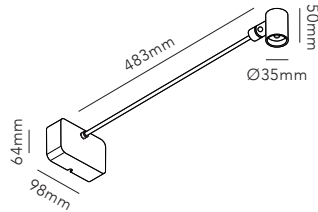

FOCUS GALLERY

4.5W LED - 220-240V - IP20 - CRI >90
Lumen 450lm (nominal)

WHITE 3000K	261670
BLACK 3000K	261671

DKK	1.436,- EX VAT / 1.795,- INCL VAT
SEK	2.180,- EX VAT / 2.725,- INCL VAT
EURO	199,- EX VAT