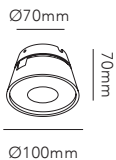

VANTAGE 1

8W LED - 220-240V - IP20 - CRI >90
Lumen 720lm (nominal)

BRASS* 2700K	270697
TITANIUM* 2700K	270696
ROSE GOLD* 2700K	270695

DKK	2.156,- EX VAT / 2.695,- INCL VAT
SEK	3.268,- EX VAT / 4.085,- INCL VAT
EURO	299,- EX VAT

WHITE 2700K	270693
BLACK 2700K	270694

DKK	1.916,- EX VAT / 2.395,- INCL VAT
SEK	2.908,- EX VAT / 3.635,- INCL VAT
EURO	266,- EX VAT