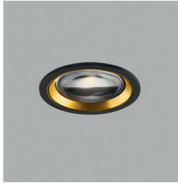

DKK	1.516,- EX VAT / 1.895,- INCL VAT
SEK	2.300,- EX VAT / 2.875,- INCL VAT
EURO	211,- EX VAT

MIRAGE 1+

Ø105mm

MIRAGE / Brass
Design: Nital Patel

OPTIC IN

OPTIC IN

Design: Nital Patel

Including 3 changeable colour rings
- black, white and gold