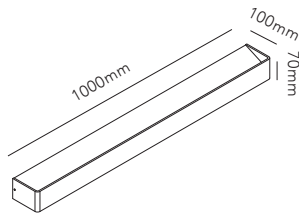

MOOD 4

25W LED - 230V - IP20 - CRI >90 - Lumen 2235lm

WHITE 3000K	261075
DKK	3.436,- EX VAT / 4.295,- INCL VAT
SEK	5.212,- EX VAT / 6.515,- INCL VAT
EURO	477,- EX VAT