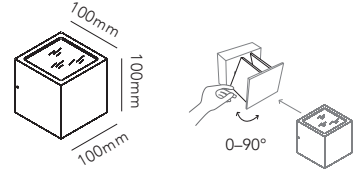

CUBE NAMEPLATE

BLACK	256112
DKK	156,- EX VAT / 195,- INCL VAT
SEK	244,- EX VAT / 305,- INCL VAT
EURO	22,- EX VAT

CUBE LED

2x3.2W LED - 230V - IP54 - CRI >90 - Lumen 440lm

WHITE 3000K	256180
BLACK 3000K	256182
DKK	1.996,- EX VAT / 2.495,- INCL VAT
SEK	3.028,- EX VAT / 3.785,- INCL VAT
EURO	277,- EX VAT

CUBE XL NAMEPLATE

BLACK	256132
DKK	196,- EX VAT / 245,- INCL VAT
SEK	308,- EX VAT / 385,- INCL VAT
EURO	28,- EX VAT