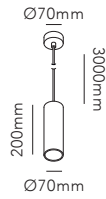

ZERO S1 / White
Design: Ronni Gol

ZERO S1 / Black
Design: Ronni Gol

ZERO

ZERO PENDANT

Design: Ronni Gol

*Anodized surfaces may vary ±10%.

Dimming is dependent on light source.
See additional ceiling bases on page 252.