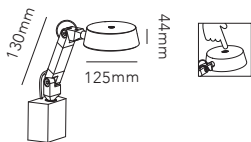

DARK

DARK WALL

Design: Nital Patel

*Anodized surfaces may vary $\pm 10\%$.

DARK W1

15W LED - 220-240V - IP20 - CRI >90
Lumen 1050lm (nominal)

BRASS* 3000K	271154
TITANIUM* 3000K	271153
ROSE GOLD* 3000K	271152
CARB. BLACK* 3000K	271151