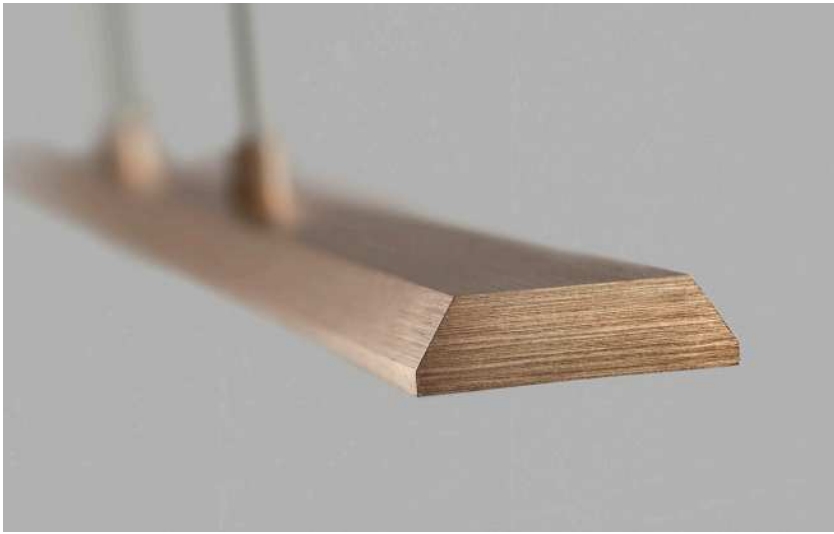

SLIM / Rose Gold
Design: Ronni Gol

RIGHT PAGE

SLIM / Brass
Design: Ronni Gol