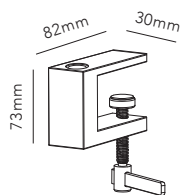

DARK CLAMP FOR T1+T2

BLACK	271171
WHITE	271170

DKK	316,- EX VAT / 395,- INCL VAT
SEK	484,- EX VAT / 605,- INCL VAT
EURO	44,- EX VAT