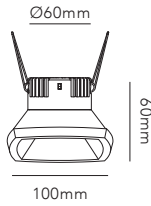

MIRAGE 1

NEW

10W LED - 220-240V - IP54 - CRI >90
Lumen 820lm (nominal)

SWITCH TUNE™

BRASS* 2700/3000K	271024	NEW
TITANIUM* 2700/3000K	271023	NEW
ROSE GOLD* 2700/3000K	271022	NEW

DKK	1.436,- EX VAT / 1.795,- INCL VAT
SEK	2.180,- EX VAT / 2.725,- INCL VAT
EURO	199,- EX VAT

WHITE 2700/3000K	271020	NEW
BLACK 2700/3000K	271021	NEW

DKK	1.276,- EX VAT / 1.595,- INCL VAT
SEK	1.940,- EX VAT / 2.425,- INCL VAT
EURO	177,- EX VAT

MIRAGE 1

Ø85mm