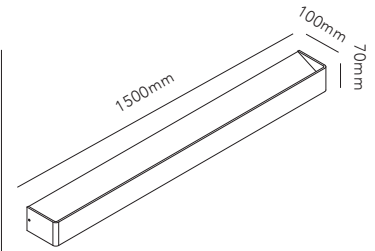

MOOD 5

32W LED - 230V - IP20 - CRI >90 - Lumen 3050lm

WHITE 3000K	261107
DKK	4.236,- EX VAT / 5.295,- INCL VAT
SEK	6.420,- EX VAT / 8.025,- INCL VAT
EURO	588,- EX VAT