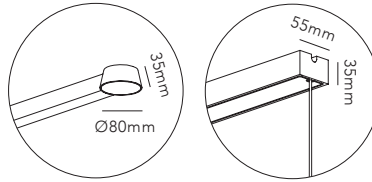

SWITCH TUNE™

TITANIUM* 2700/3000K	270921
ROSE GOLD* 2700/3000K	270922
CARB. BLACK* 2700/3000K	270920

DKK	7.996,- EX VAT / 9.995,- INCL VAT
SEK	12.116,- EX VAT / 15.145,- INCL VAT
EURO	1.111,- EX VAT

General measurements for all OPTIC LINEAR sizes