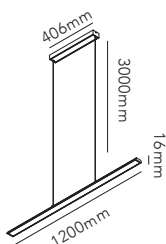

*Anodized surfaces may vary $\pm 10\%$.

SWITCH TUNE™

SWITCH TUNE gives you the option to choose between 2700K or 3000K before installing the lamp.

Pendant height up to 3000 mm.

SLIM S1200

NEW

30W LED - 220-240V - IP20 - CRI >90
- Lumen 1830lm (nominal)