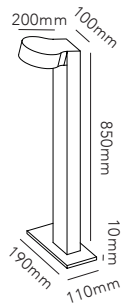

ORBIT W2 UP/DOWN

2x12W LED - 230V - IP54 - CRI >90
Lumen 2160lm (nominal) (3000K) / 2160lm (2700K)

BRASS* 2700K	270594
TITANIUM* 2700K	270593
ROSE GOLD* 2700K	270592

DKK	3.596,- EX VAT / 4.495,- INCL VAT
SEK	5.452,- EX VAT / 6.815,- INCL VAT
EURO	499,- EX VAT

WHITE 2700K	270590
BLACK 2700K	270591
WHITE 3000K	268330
BLACK 3000K	268331

DKK	3.196,- EX VAT / 3.995,- INCL VAT
SEK	4.844,- EX VAT / 6.055,- INCL VAT
EURO	444,- EX VAT

ORBIT GARDEN 2

15W LED - 230V - IP54 - CRI >90
Lumen 1350lm (nominal)

BLACK 3000K	268302

DKK	4.716,- EX VAT / 5.895,- INCL VAT
SEK	7.148,- EX VAT / 8.935,- INCL VAT
EURO	655,- EX VAT