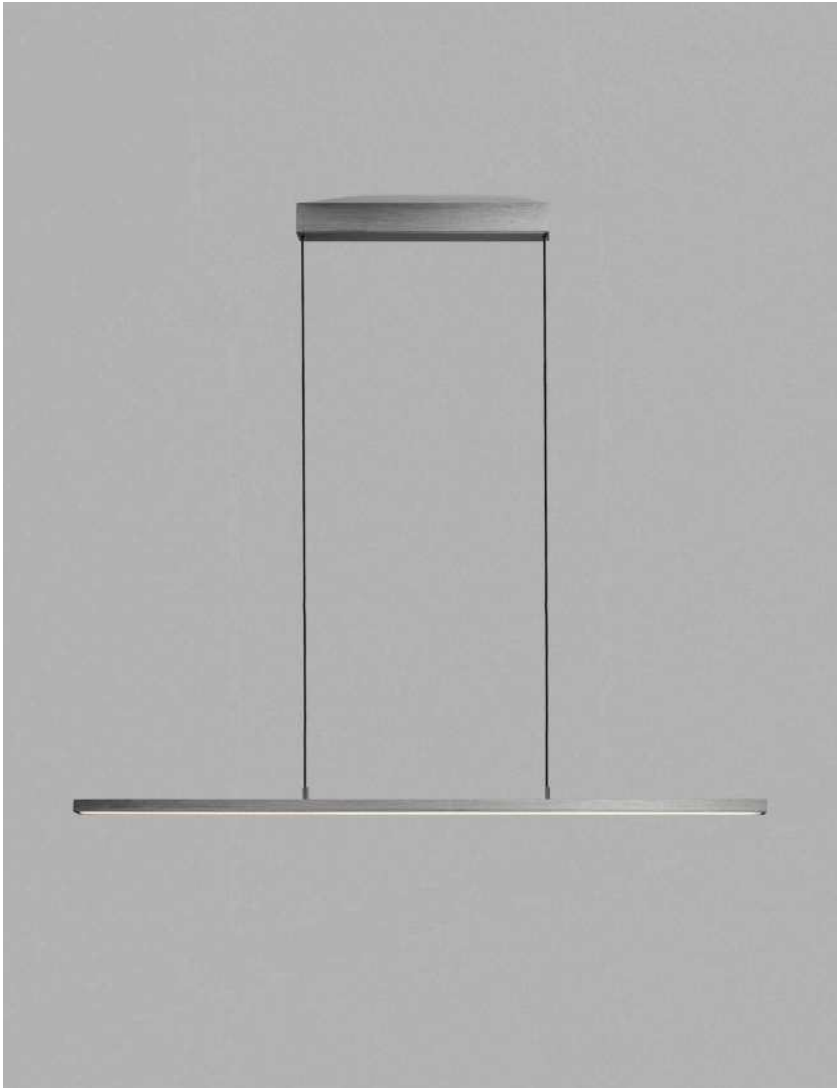

SLIM / Titanium
Design: Ronni Gol

RIGHT PAGE

SLIM / Black
Design: Ronni Gol