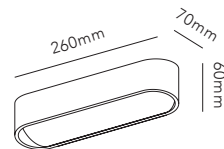

AURA W2

15W LED - 220-240V - IP20 - CRI >90
Lumen 1540lm (nominal)

SWITCH TUNE™

BRASS* 2700/3000K	270974
TITANIUM* 2700/3000K	270973
ROSE GOLD* 2700/3000K	270972

DKK	2.556,- EX VAT / 3.195,- INCL VAT
SEK	3.876,- EX VAT / 4.845,- INCL VAT
EURO	355,- EX VAT

WHITE 2700/3000K	270970
BLACK 2700/3000K	270971

DKK	2.236,- EX VAT / 2.795,- INCL VAT
SEK	3.388,- EX VAT / 4.235,- INCL VAT
EURO	311,- EX VAT