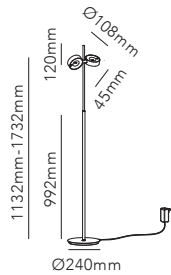

ORBIT

ORBIT FLOOR

Design: Ronni Gol & Nital Patel

*Anodized surfaces may vary $\pm 10\%$.

Dimmable with
- Integrated touchless sensor.

ORBIT FLOOR is height adjustable.
Both spots can be controlled independentl
from one another.