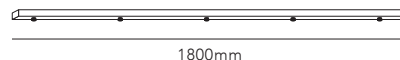

CEILING BASE L1800 5 PENDANTS

WHITE	280543
BLACK	280544
DKK	3.756,- EX VAT / 4.695,- INCL VAT
SEK	5.692,- EX VAT / 7.115,- INCL VAT
EURO	522,- EX VAT