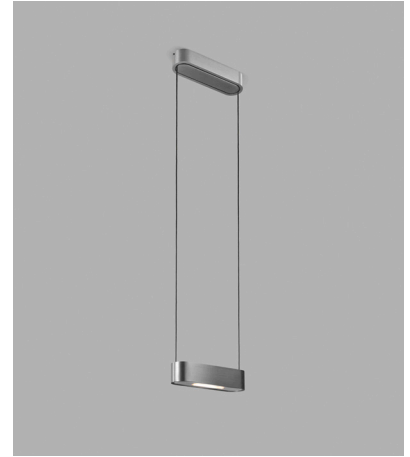

EDGE won an iF Design Award, 2021.
Explore EDGE collection from page 88.

The basis of ORBIT collection is a shape that guarantees optimum function. There are no traditional plastic LED reflectors. Instead, the design features optical glass, which ensures optimum lighting without dazzling or irritating our eyes. The lamp was designed in such a way that at the end of its life, it can be fully recycled, thanks to its all-aluminum and glass body.

**YEARS
WARRANTY**

EDGE LINEAR & EDGE ROUND
page 88

ORBIT PENDANT
page 142

AURA PENDANT
page 36

LIGHT-POINT SMART TUNE POWERED BY CASAMBI

Light isn't just light. No one knows that better than LIGHT-POINT. That is why we constantly do our utmost to design even better solutions. LIGHT-POINT isn't just about beautiful design. It's also about smart lighting and, above all, intelligent solutions.