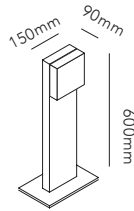

COMPACT 1 STAND

Prices are incl. lamp COMPACT DOWN W1, Black.
Lumen - 190lm

LAMP + STAND	256341 + 256421
DKK	4.872,- EX VAT / 6.090,- INCL VAT
SEK	7.384,- EX VAT / 9.230,- INCL VAT
EURO	677,- EX VAT