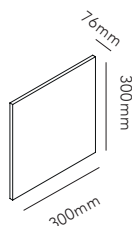

NOHO W3

9W LED - 230V - IP54 - CRI >90 - Lumen 670lm

WHITE 3000K	256408
DKK	3.116,- EX VAT / 3.895,- INCL VAT
SEK	4.724,- EX VAT / 5.905,- INCL VAT
EURO	433,- EX VAT