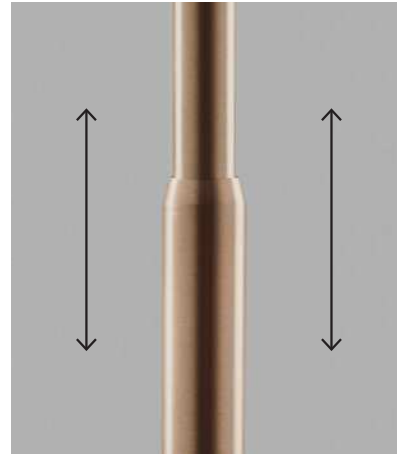

TULIP

TELESCOPIC TULIP

The ascending curves gives the TULIP pendant lamp a distinctive three-dimensional expression. The pendant is telescopic which can not only be extended but can also be rotated in any direction, giving light where you want the most.