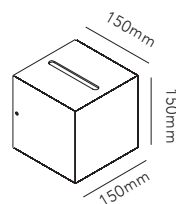

CUBE XL

E27 - 60W max - 230V - IP54

BLACK	256122
DKK	1.676,- EX VAT / 2.095,- INCL VAT
SEK	2.540,- EX VAT / 3.175,- INCL VAT
EURO	233,- EX VAT