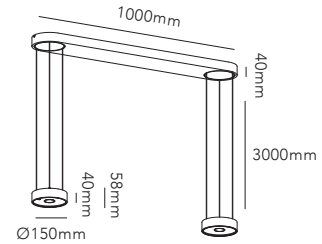

ORBIT PENDANT 2

2X10W LED - 220-240V - IP20 - CRI >90
Lumen 1800lm

TITANIUM* 2700-5000K 270735
ROSE GOLD* 2700-5000K 270736

DKK	13.596,- EX VAT / 16.995,- INCL VAT
SEK	20.604,- EX VAT / 25.755,- INCL VAT
EURO	1.888,- EX VAT