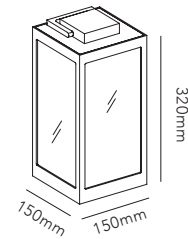

LANTERN T2

8W LED - 230V - IP54 - CRI >90
Battery time: 5-15 hrs.

WHITE 2700K	270440

DKK	2.876,- EX VAT / 3.595,- INCL VAT
SEK	4.364,- EX VAT / 5.455,- INCL VAT
EURO	399,- EX VAT