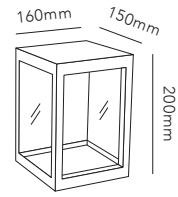

LANTERN W2

12W LED - 230V - IP54 - CRI >90
Lumen 1080lm (nominal)

BLACK 3000K 257517

DKK	3.596,- EX VAT / 4.495,- INCL VAT
SEK	5.452,- EX VAT / 6.815,- INCL VAT
EURO	499,- EX VAT