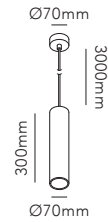

ZERO S2

GU10 - 50W max - 230V - IP20

TITANIUM*	280126
ROSE GOLD*	280125

DKK	1.916,- EX VAT / 2.395,- INCL VAT
SEK	2.908,- EX VAT / 3.635,- INCL VAT
EURO	266,- EX VAT

WHITE	280120
BLACK	280121
BLACK/GOLD	280123

DKK	1.596,- EX VAT / 1.995,- INCL VAT
SEK	2.420,- EX VAT / 3.025,- INCL VAT
EURO	222,- EX VAT