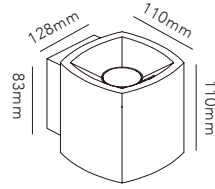

MIRAGE W2

NEW

2x7W LED - 220-240V - IP54 - CRI >90
Lumen 1050lm (nominal)

SWITCH & TUNE™

BLACK 2700/3000K	271050	NEW
RUST 2700/3000K	271052	NEW

DKK	1.996,- EX VAT / 2.495,- INCL VAT
SEK	3.028,- EX VAT / 3.785,- INCL VAT
EURO	277,- EX VAT