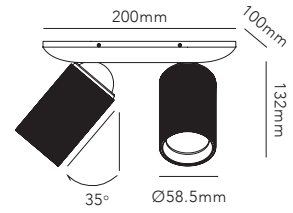

RAW 2

2x6W LED - 230V - IP54 - CRI >90 - Lumen 1050lm

BRASS* 3000K	270959
TITANIUM* 3000K	270958
ROSE GOLD* 3000K	270957
CARB. BLACK* 3000K	270956

DKK	3.036,- EX VAT / 3.795,- INCL VAT
SEK	4.604,- EX VAT / 5.755,- INCL VAT
EURO	422,- EX VAT