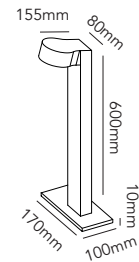

ORBIT GARDEN 1

10W LED - 230V - IP54 - CRI >90
Lumen 900lm (nominal)

BLACK 3000K	268301

DKK	3.436,- EX VAT / 4.295,- INCL VAT
SEK	5.212,- EX VAT / 6.515,- INCL VAT
EURO	477,- EX VAT