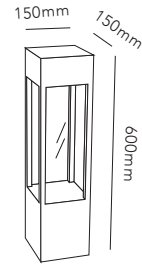

LANTERN G2

12W LED - 230V - IP54 - CRI >90 - Lumen 745lm

BLACK 3000K 257530

DKK	4.236,- EX VAT / 5.295,- INCL VAT
SEK	6.420,- EX VAT / 8.025,- INCL VAT
EURO	588,- EX VAT