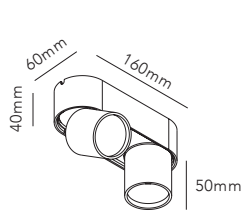

AURA C2

2x7W LED - 220-240V - IP20 - CRI >90
Lumen 1540lm (nominal)

SWITCH TUNE™

BRASS* 2700/3000K	270994
TITANIUM* 2700/3000K	270993
ROSE GOLD* 2700/3000K	270992
CARB. BLACK* 2700/3000K	270991

DKK	2.796,- EX VAT / 3.495,- INCL VAT
SEK	4.240,- EX VAT / 5.300,- INCL VAT
EURO	388,- EX VAT

WHITE 2700/3000K	270990

DKK	2.396,- EX VAT / 2.995,- INCL VAT
SEK	3.632,- EX VAT / 4.540,- INCL VAT
EURO	333,- EX VAT