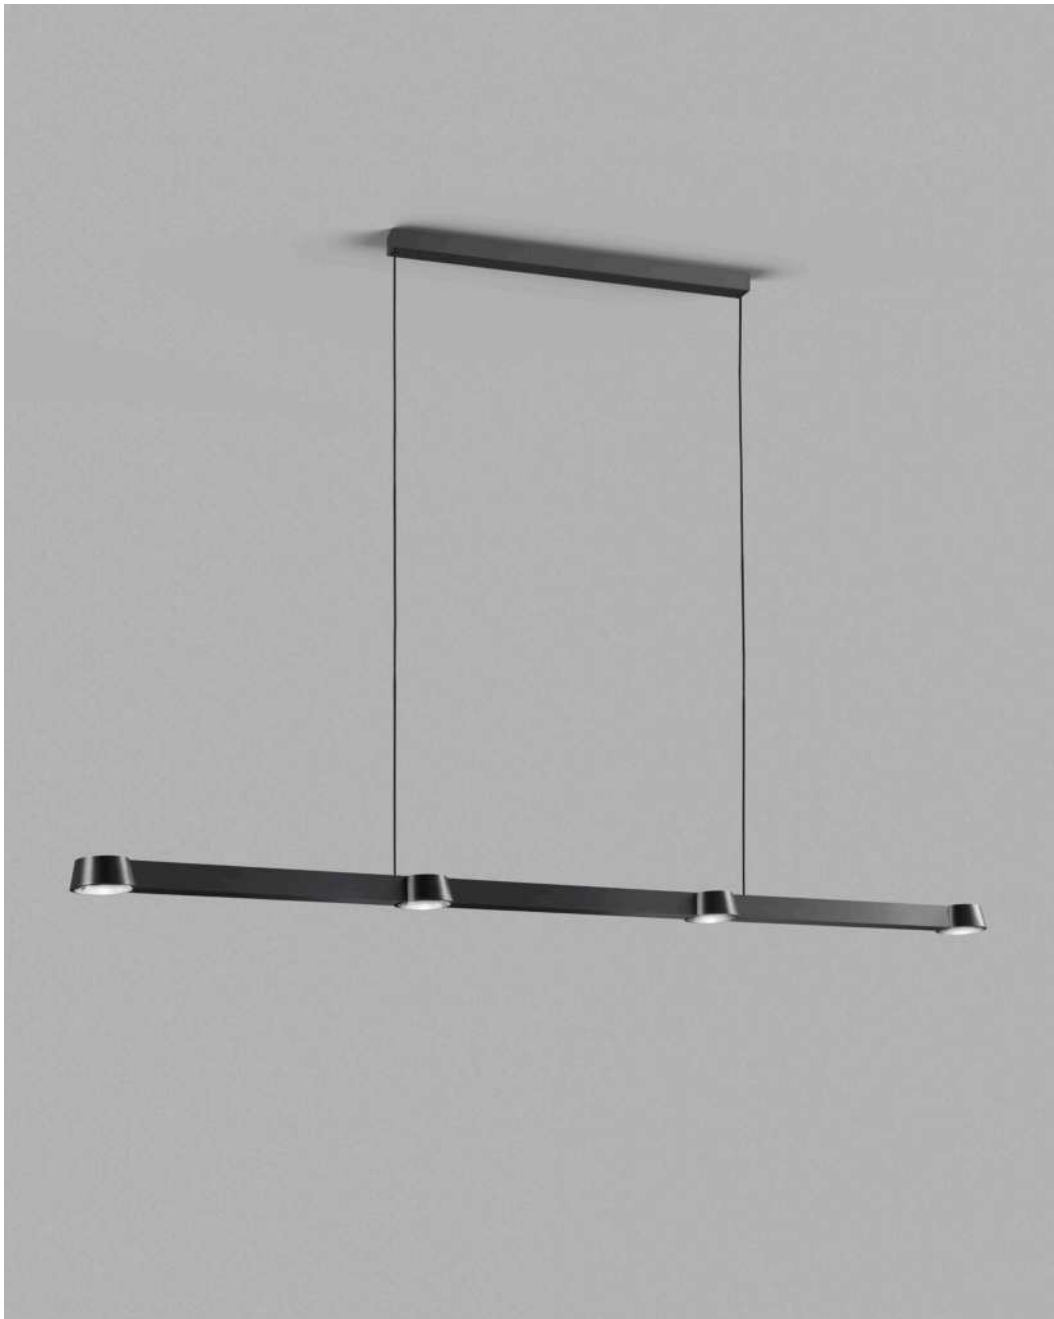

The OPTIC collection embodies *credo form follows function*. Enjoy the sleek shape and superb performance of these elegant spot lights and pendants. The optic glass provides a glare-free light and provides maximum light where needed.

Each faceted spot on OPTIC LINEAR is seamlessly sculpted into the linear profile adding an aesthetic dimension. The surprise is the consistent spread of light on the surface as opposed to circles of light that would generally be expected from spot fixtures.