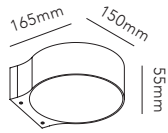

ORBIT

ORBIT W2 UP/DOWN

2x12W LED - 230V - IP54 - CRI >90
Lumen 2160lm (nominal) (3000K) / 2160lm (2700K)

BRASS* 2700K	270594
TITANIUM* 2700K	270593
ROSE GOLD* 2700K	270592

DKK	3.596,- EX VAT / 4.495,- INCL VAT
SEK	5.452,- EX VAT / 6.815,- INCL VAT
EURO	499,- EX VAT

WHITE 2700K	270590
BLACK 2700K	270591
WHITE 3000K	268330
BLACK 3000K	268331

DKK	3.196,- EX VAT / 3.995,- INCL VAT
SEK	4.844,- EX VAT / 6.055,- INCL VAT
EURO	444,- EX VAT

ORBIT GARDEN 2

15W LED - 230V - IP54 - CRI >90
Lumen 1350lm (nominal)

BLACK 3000K	268302

DKK	4.716,- EX VAT / 5.895,- INCL VAT
SEK	7.148,- EX VAT / 8.935,- INCL VAT
EURO	655,- EX VAT