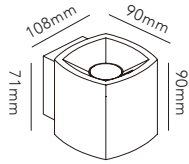

MIRAGE W1

NEW

2x4.5W LED - 220-240V - IP54 - CRI >90
Lumen 675lm (nominal)

SWITCH & TUNE™

BRASS* 2700/3000K	271045	NEW
TITANIUM* 2700/3000K	271044	NEW
ROSE GOLD* 2700/3000K	271043	NEW

DKK	1.756,- EX VAT / 2.195,- INCL VAT
SEK	2.664,- EX VAT / 3.330,- INCL VAT
EURO	244,- EX VAT

WHITE 2700/3000K	271041	NEW
BLACK 2700/3000K	271040	NEW
RUST 2700/3000K	271042	NEW

DKK	1.596,- EX VAT / 1.995,- INCL VAT
SEK	2.420,- EX VAT / 3.025,- INCL VAT
EURO	222,- EX VAT