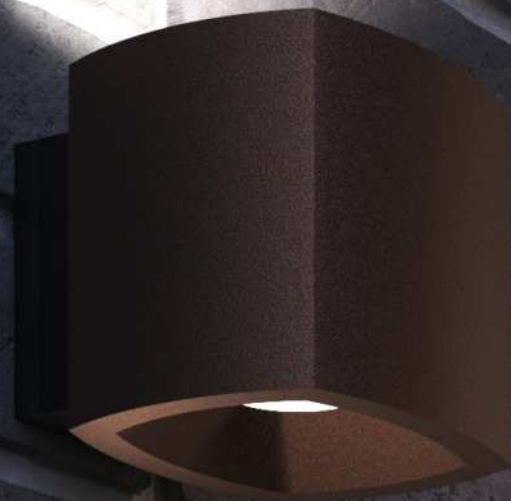

O U T
D O O
R 2 3

LIGHT·POINT
C O P E N H A G E N