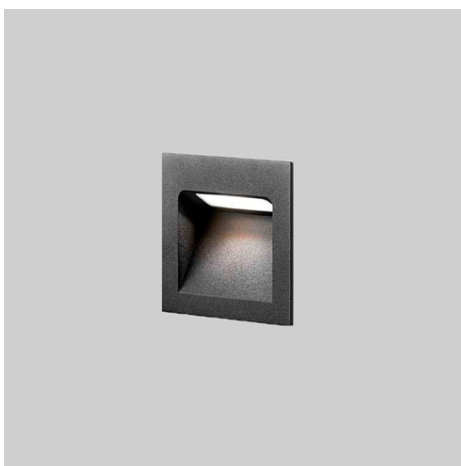

Deli

DELI 1 /
EURO 188,-^{EX VAT} / SEK 2.060,-^{EX VAT}
4,5W LED - IP54 - 3000K - CRI >90
Black - 260881
90x90 mm