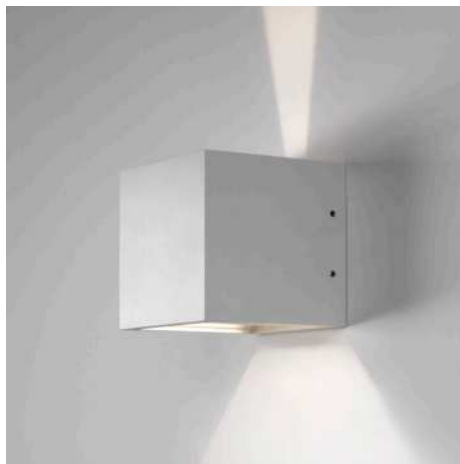

CUBE LED / CAMPAIGN PRICE

Before EURO 277,-^{EX VAT} **NOW EURO 199,-^{EX VAT}**

Before SEK 3.028,-^{EX VAT} **NOW SEK 2.180,-^{EX VAT}**

2x3.2W LED - IP54 - 3000K - CRI >90

White - 256180

100x100x100 mm