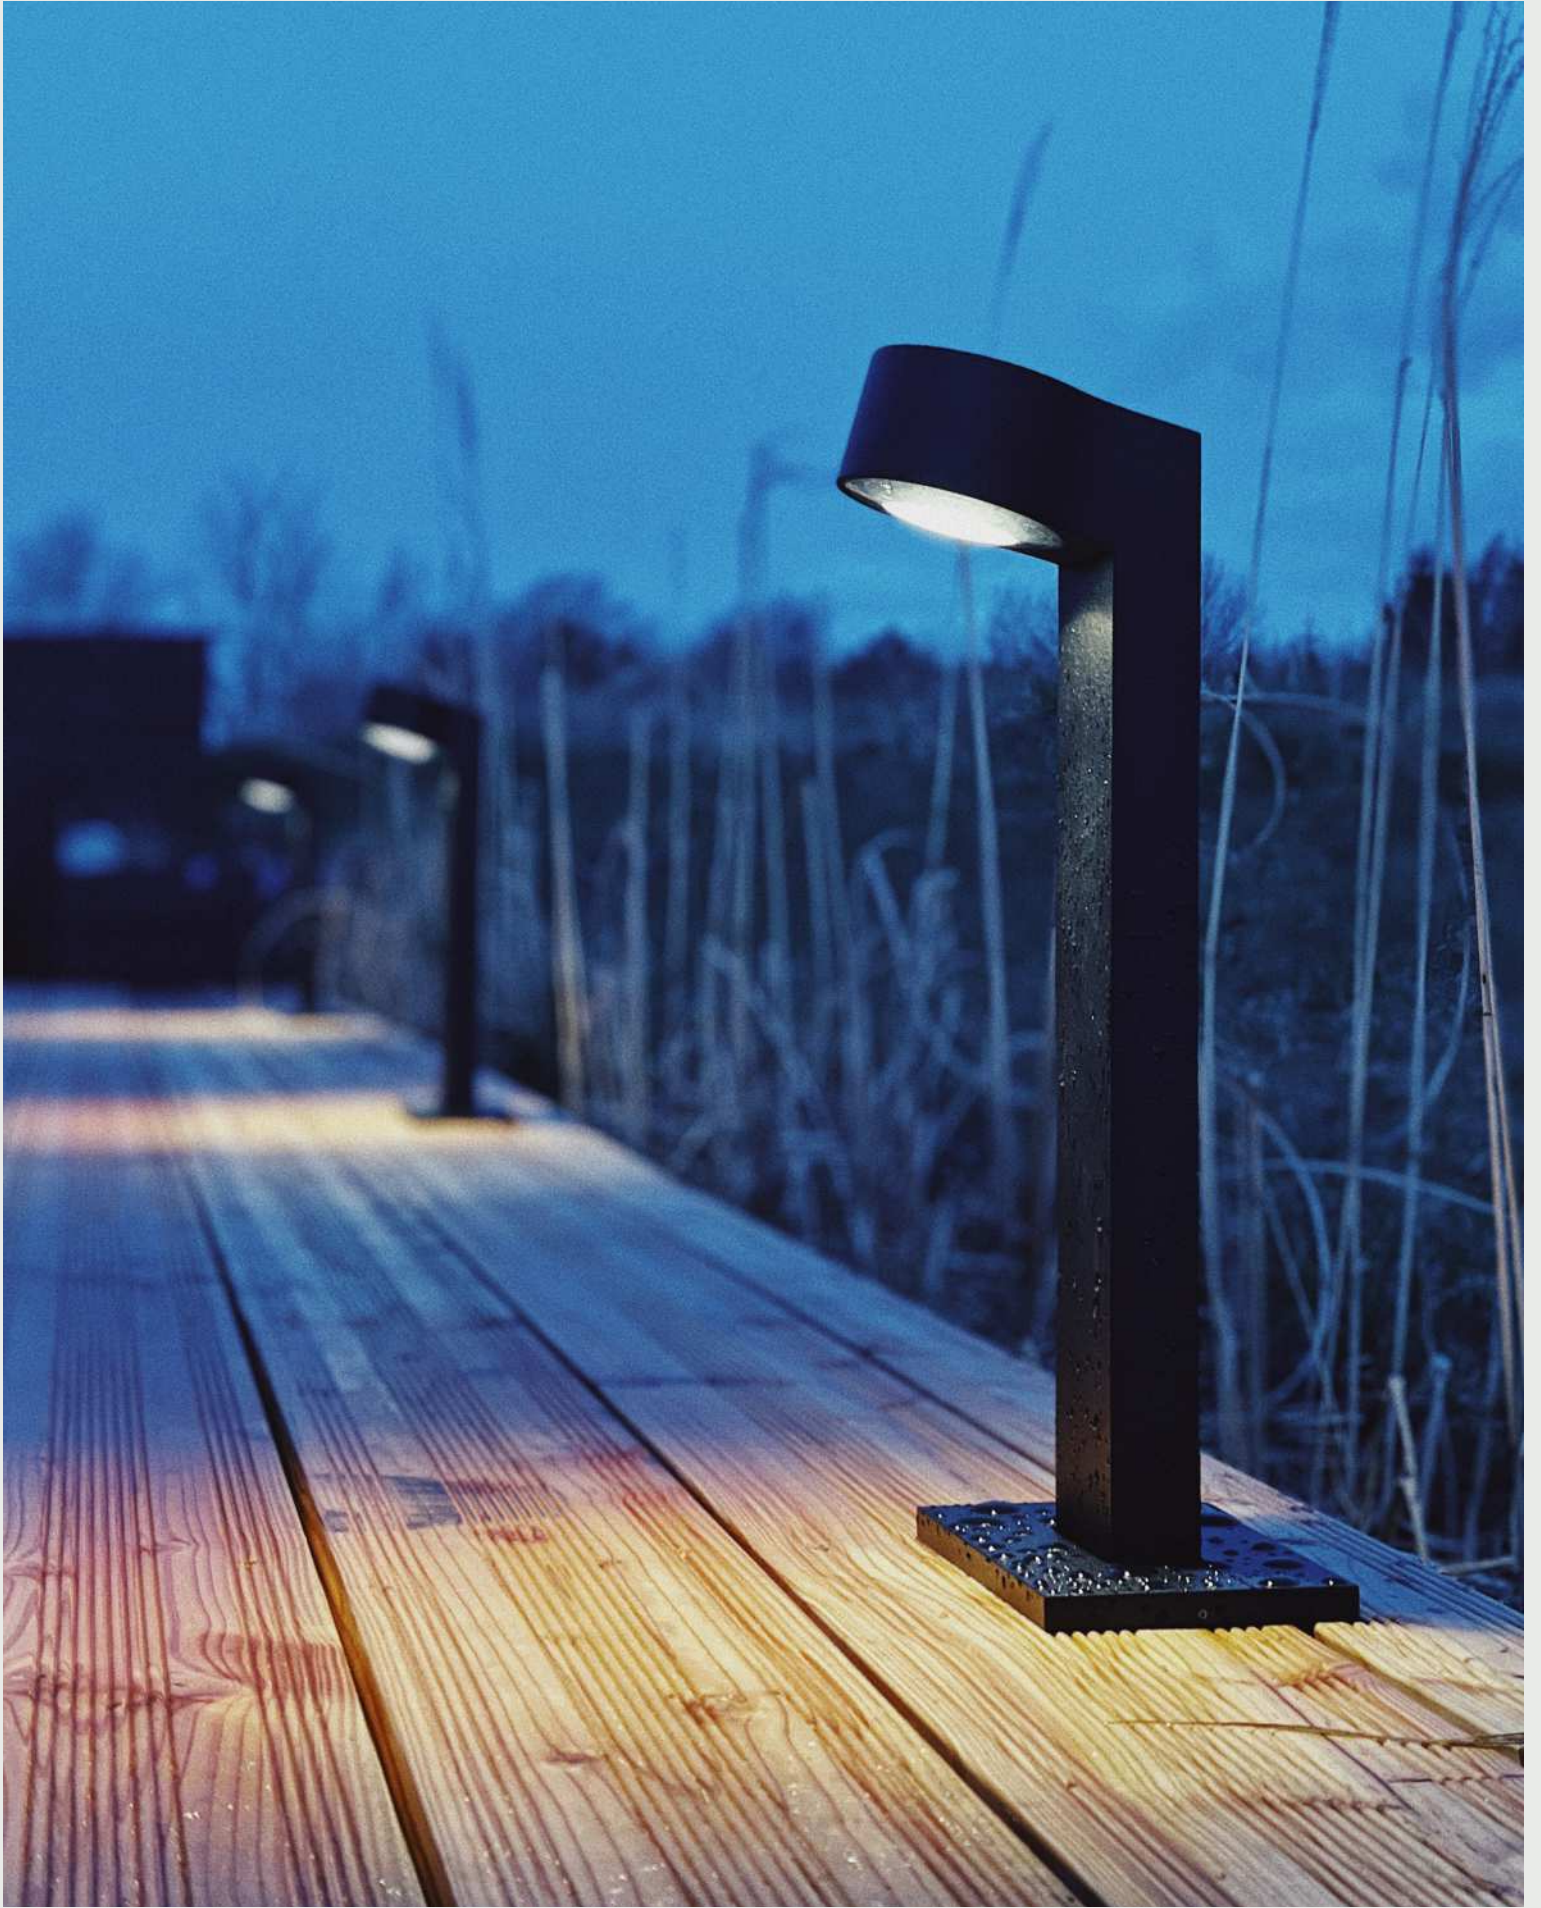

ORBIT GARDEN / Design: Nital Patel & Ronni Gol