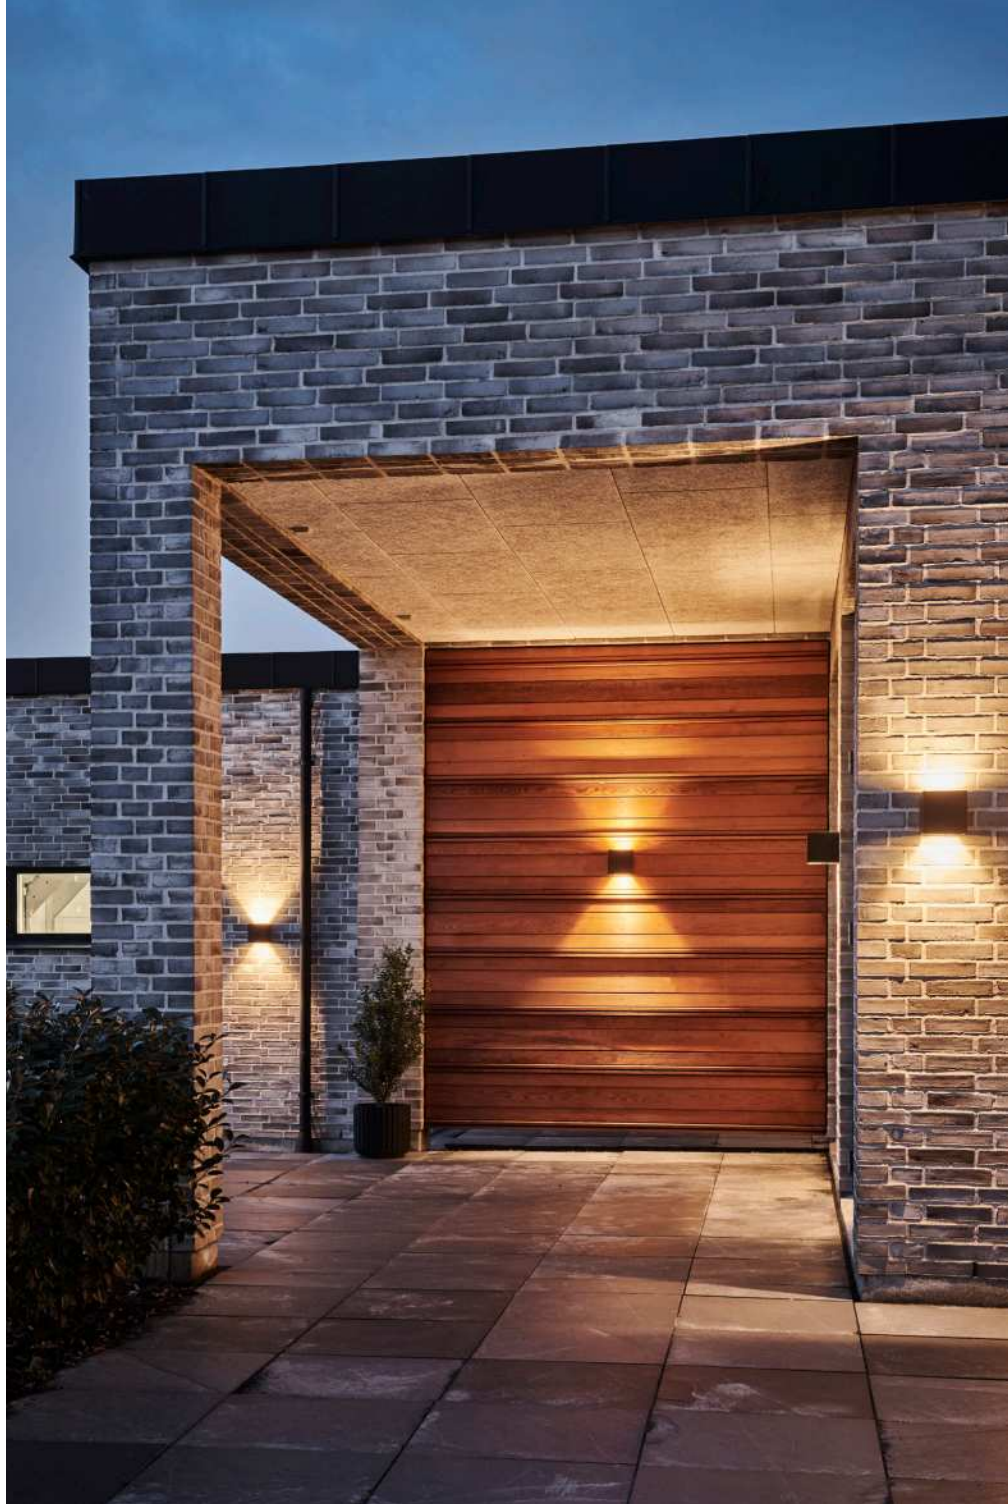

CUBE / Design: Ronni Gol