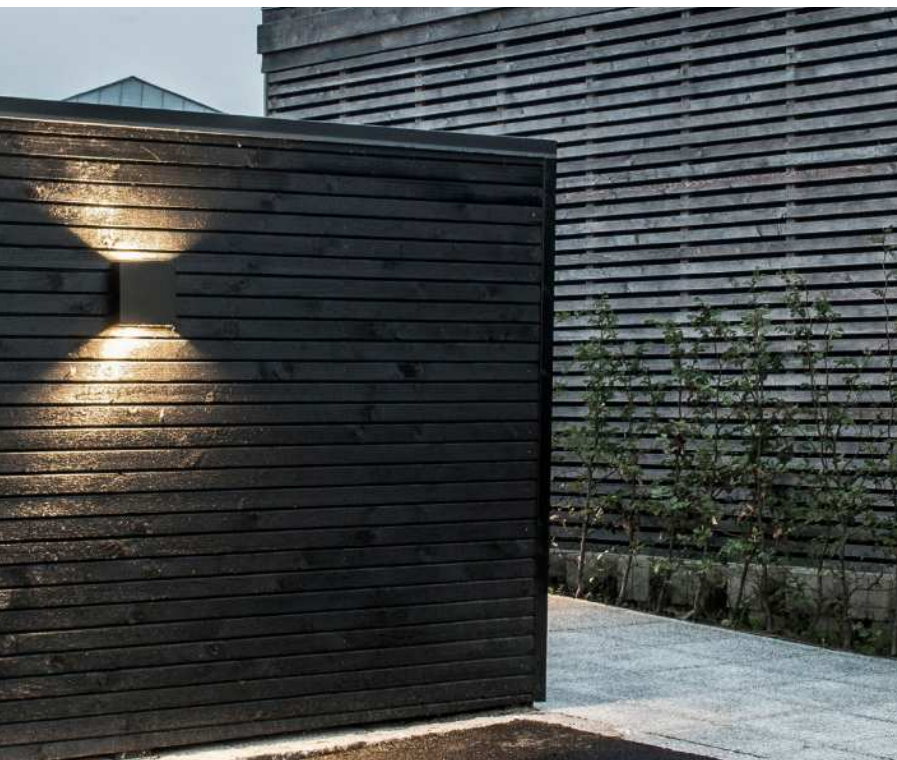

COMPACT /
EURO 311,-^{EX VAT} / SEK 3.388,-^{EX VAT}
Design: Ronni Gol

Available in Black / White
Available in two sizes.

COMPACT is a beautifully designed LED wall lamp by Ronni Gol, featuring the well-known stringent lines and made of luxurious aluminium.

The lamp is available in an up/down version, meaning that light flows both upwards and downwards. The energy consumption is low, so there's no need for a darkened house!

The lamp provides a soft diffuse, decorative light on the wall. With an IP54 standard, the lamp is approved for outdoor use but can naturally also be used indoors.

Furthermore, with its depth of less than 5 cm, the lamp sits close to the wall and saves space.