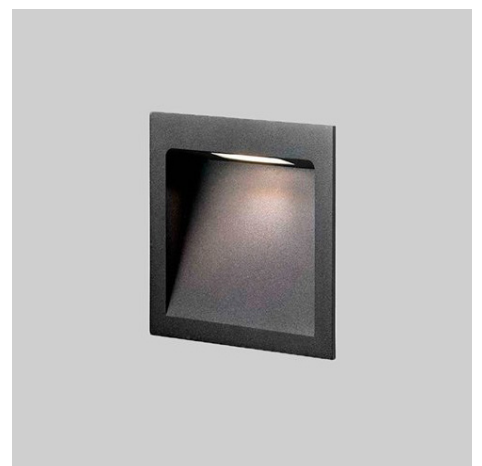

DELI 2 /
EURO 222,-^{EX VAT} / SEK 2.420,-^{EX VAT}
4,5W LED - IP54 - 3000K - CRI >90
Black - 260886
130x130 mm