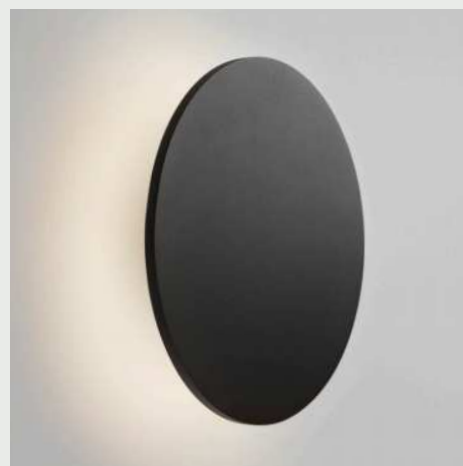

SOHO W5 /
EURO 666,- ^{EX VAT} / **SEK 7.268,-** ^{EX VAT}
18W LED - IP54 - 2700/3000K - CRI >90
Black - 27083
Ø500 mm