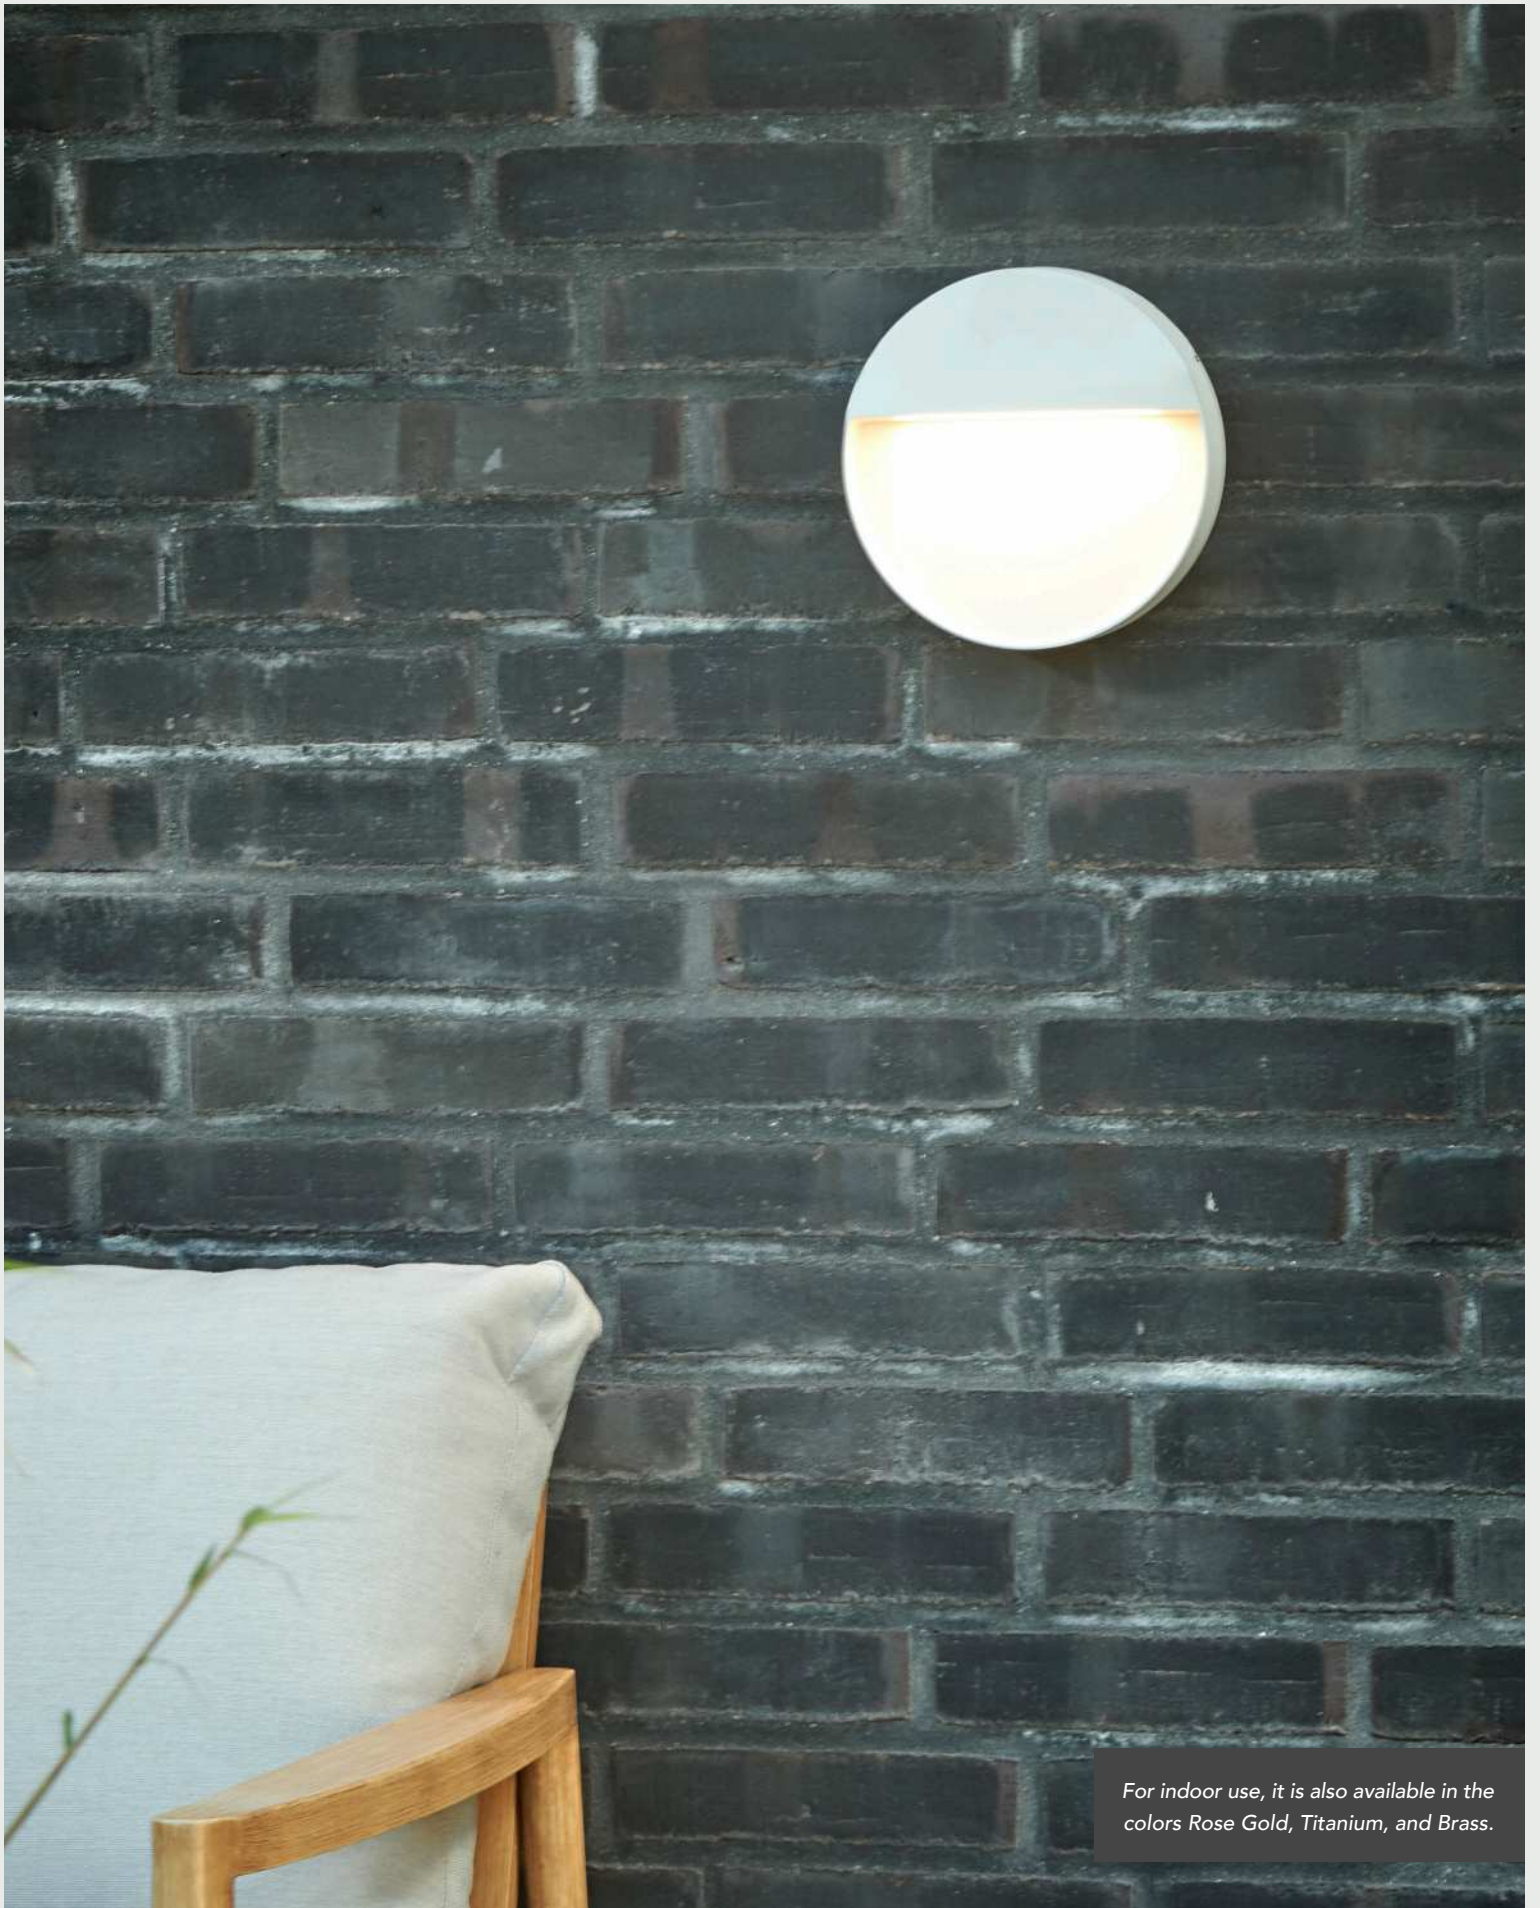

For indoor use, it is also available in the colors Rose Gold, Titanium, and Brass.

SERIOUS / Design: Ronni Gol

ORBIT / Design: Nital Patel & Ronni Gol

Orbit

For indoor use, it is also available in the colors Rose Gold, Titanium, and Brass.