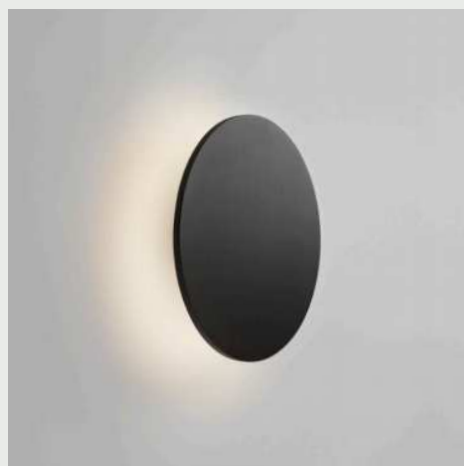

SOHO W3 /
EURO 411,- ^{EX VAT} / **SEK 4.484,-** ^{EX VAT}
11W LED - IP54 - 2700/3000K - CRI >90
Black - 270164
Ø300 mm