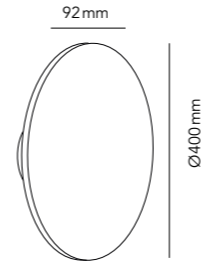

SOHO W4

White	256380
Black	256381
Gold*	256383

15W LED - Warm white - 230V - IP54

DKK	3.196,- ex. VAT / 3.995,- incl. VAT
SEK	4.152,- ex. VAT / 5.190,- incl. VAT
NOK	4.152,- ex. VAT / 5.190,- incl. VAT
EURO	444,- ex. VAT