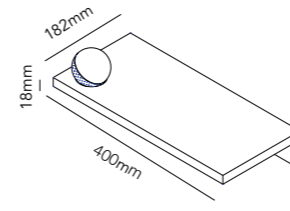

TRIXY (LEFT)

White	268217
Black	268218

4W LED - Warm white - 230V - IP20

DKK	2.396,- ex. VAT / 2.995,- incl. VAT
SEK	3.116,- ex. VAT / 3.895,- incl. VAT
NOK	3.116,- ex. VAT / 3.895,- incl. VAT
EURO	333,- ex. VAT