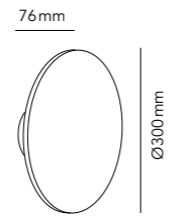

SOHO W3

White	256370
Black	256371
Gold*	256373

11W LED - Warm white - 230V - IP54

DKK	2.636,- ex. VAT / 3.295,- incl. VAT
SEK	3.424,- ex. VAT / 4.280,- incl. VAT
NOK	3.424,- ex. VAT / 4.280,- incl. VAT
EURO	366,- ex. VAT