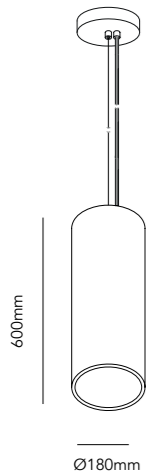

## ZERO LED

Design: Ronni Gol

See accessories for this product  
at page 222 (Ceiling bases)