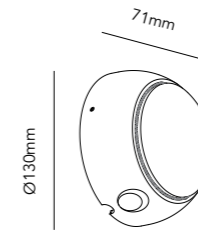

LUNA W2

White	261105
Black	261106

6W LED - Warm white - 230V - IP20

DKK	1.836,- ex. VAT / 2.295,- incl. VAT
SEK	2.388,- ex. VAT / 2.985,- incl. VAT
NOK	2.388,- ex. VAT / 2.985,- incl. VAT
EURO	255,- ex. VAT