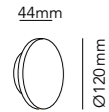

SOHO W1

White	256350
Black	256351
Gold*	256353

6W LED - Warm white - 230V - IP54

DKK	1.196,- ex. VAT / 1.495,- incl. VAT
SEK	1.556,- ex. VAT / 1.945,- incl. VAT
NOK	1.556,- ex. VAT / 1.945,- incl. VAT
EURO	166,- ex. VAT