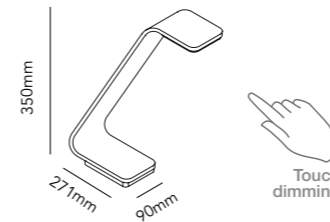

## URBAN TABLE

Design: Ronni Gol

Urban has a touch function,  
with three levels of light