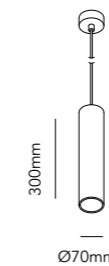

ZERO S2

White 280120
Black 280121
Black/gold 280123

GU10 - 75W max - 230V - IP20

DKK	1.356,- ex. VAT / 1.695,- incl. VAT
SEK	1.764,- ex. VAT / 2.205,- incl. VAT
NOK	1.764,- ex. VAT / 2.205,- incl. VAT
EURO	188,- ex. VAT