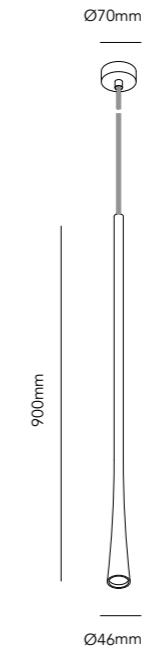

DROP S2

White	280264
Black	280265
Gold	280267

6W LED - Warm white - 230V - IP20

DKK	1.516,- ex. VAT / 1.895,- incl. VAT
SEK	1.972,- ex. VAT / 2.465,- incl. VAT
NOK	1.972,- ex. VAT / 2.465,- incl. VAT
EURO	211,- ex. VAT