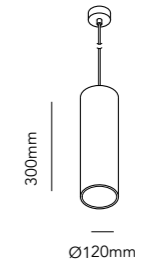

ZERO S4

White 280140
Black 280141
Black/gold 280143

E27 - 75W max - 230V - IP20

DKK	1.596,- ex. VAT / 1.995,- incl. VAT
SEK	2.076,- ex. VAT / 2.595,- incl. VAT
NOK	2.076,- ex. VAT / 2.595,- incl. VAT
EURO	222,- ex. VAT