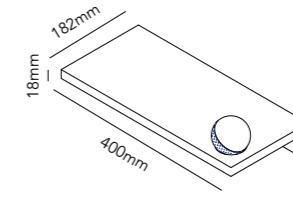

TRIXY (RIGHT)

White	268220
Black	268221

4W LED - Warm white - 230V - IP20

DKK	2.396,- ex. VAT / 2.995,- incl. VAT
SEK	3.116,- ex. VAT / 3.895,- incl. VAT
NOK	3.116,- ex. VAT / 3.895,- incl. VAT
EURO	333,- ex. VAT