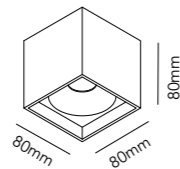

SOLO SQUARE

White	258995
Black	258996
Black/Gold*	258997
Gold*	258998

6W LED - Warm white - 230V - IP54

DKK	1.196,- ex. VAT / 1.495,- incl. VAT
SEK	1.556,- ex. VAT / 1.945,- incl. VAT
NOK	1.556,- ex. VAT / 1.945,- incl. VAT
EURO	166,- ex. VAT