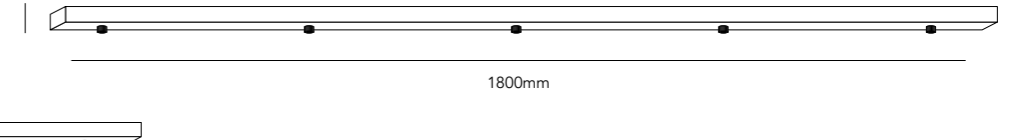

1800mm

CEILING BASE L1800, 5 PENDANTS

White	280543
Black	280544

DKK	3.436,- ex. VAT / 4.295,- incl. VAT
SEK	4.464,- ex. VAT / 5.580,- incl. VAT
NOK	4.464,- ex. VAT / 5.580,- incl. VAT
EURO	477,- ex. VAT