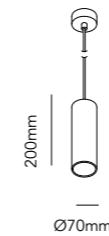

ZERO S1

White 280110
Black 280111
Black/gold 280113

GU10 - 75W max - 230V - IP20

DKK	1.276,- ex. VAT / 1.595,- incl. VAT
SEK	1.660,- ex. VAT / 2.075,- incl. VAT
NOK	1.660,- ex. VAT / 2.075,- incl. VAT
EURO	177,- ex. VAT