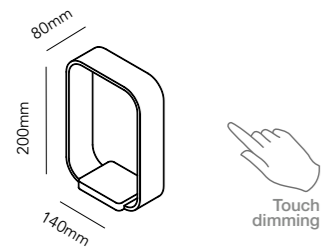

## CODE

Design: LP Design Team

Code has a touch function,  
with three levels of light