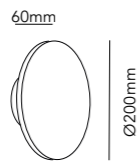

SOHO W2

White	256360
Black	256361
Gold*	256363

8W LED - Warm white - 230V - IP54

DKK	1.996,- ex. VAT / 2.495,- incl. VAT
SEK	2.596,- ex. VAT / 3.245,- incl. VAT
NOK	2.596,- ex. VAT / 3.245,- incl. VAT
EURO	277,- ex. VAT