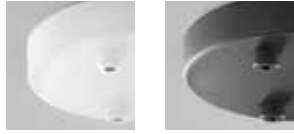

## CEILING BASE

Design: LP Design Team

Ø200mm