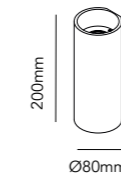

ZERO W2

White	256325
Black	256326
Black/Gold*	256328
Gold*	256329

2 x 6W LED - Warm white - 230V - IP54

DKK	1.916,- ex. VAT / 2.395,- incl. VAT
SEK	2.492,- ex. VAT / 3.115,- incl. VAT
NOK	2.492,- ex. VAT / 3.115,- incl. VAT
EURO	266,- ex. VAT