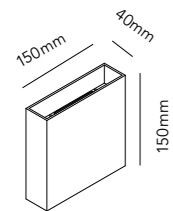

COMPACT

Design: Ronni Gol

COMPACT W1

White	256330
Black	256331

2 x 3W LED - Warm white - 230V - IP54

DKK	1.996,- ex. VAT / 2.495,- incl. VAT
SEK	2.596,- ex. VAT / 3.245,- incl. VAT
NOK	2.596,- ex. VAT / 3.245,- incl. VAT
EURO	277,- ex. VAT