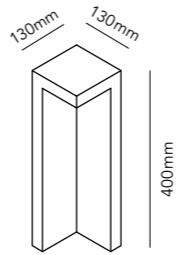

## PARK

Design: LP Design Team

- LED
- IN DOOR
- OUT DOOR
- IP54