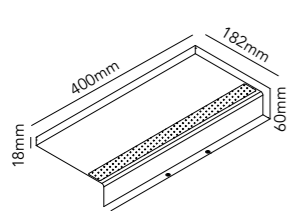

TRIX W1

White	268200
Black	268201

10W LED - Warm white - 230V - IP20

DKK	2.396,- ex. VAT / 2.995,- incl. VAT
SEK	3.116,- ex. VAT / 3.895,- incl. VAT
NOK	3.116,- ex. VAT / 3.895,- incl. VAT
EURO	333,- ex. VAT