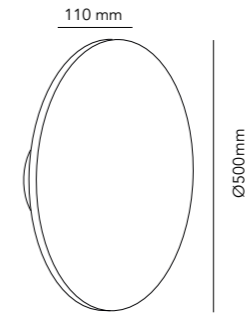

SOHO W5

White	256384
Black	256385
Gold*	256387

18W LED - Warm white - 230V - IP54

DKK	3.996,- ex. VAT / 4.995,- incl. VAT
SEK	5.192,- ex. VAT / 6.490,- incl. VAT
NOK	5.192,- ex. VAT / 6.490,- incl. VAT
EURO	555,- ex. VAT