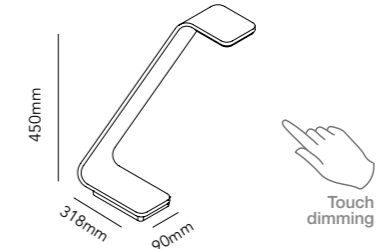

URBAN T45

White	281060
Black	281062

11W LED - Warm white - 230V - IP20

DKK	2.796,- ex. VAT / 3.495,- incl. VAT
SEK	3.632,- ex. VAT / 4.540,- incl. VAT
NOK	3.632,- ex. VAT / 4.540,- incl. VAT
EURO	388,- ex. VAT