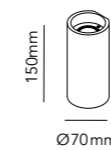

ZERO W1

White	256320
Black	256321
Black/Gold*	256323
Gold*	256324

2 x 4W LED - Warm white - 230V - IP54

DKK	1.596,- ex. VAT / 1.995,- incl. VAT
SEK	2.076,- ex. VAT / 2.595,- incl. VAT
NOK	2.076,- ex. VAT / 2.595,- incl. VAT
EURO	222,- ex. VAT