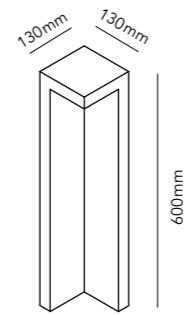

PARK 2

Black 256282

6W LED - Warm white - 230V - IP54

DKK 2.396,- ex. VAT / 2.995,- incl. VAT
SEK 3.116,- ex. VAT / 3.895,- incl. VAT
NOK 3.116,- ex. VAT / 3.895,- incl. VAT
EURO 333,- ex. VAT

PARK GROUND SPIKE

Black 256284

DKK 316,- ex. VAT / 395,- incl. VAT
SEK 412,- ex. VAT / 515,- incl. VAT
NOK 412,- ex. VAT / 515,- incl. VAT
EURO 44,- ex. VAT