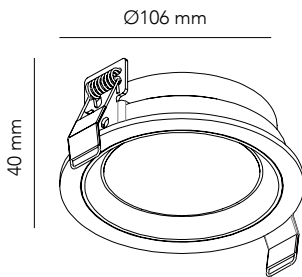

OPTIC IN

Design: Nital Patel

Including 3 changeable colour rings
- black, white and gold

OPTIC IN 1

White - 2700K 270320
Black - 27000K 270321

6W LED - 230V - IP54 - CRI >90
Lumen - 540lm (nominal)

DKK	1.196,- ex. VAT / 1.495,- incl. VAT
SEK	1.820,- ex. VAT / 2.275,- incl. VAT
NOK	1.820,- ex. VAT / 2.275,- incl. VAT
EURO	166,- ex. VAT