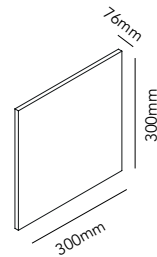

NOHO W3

White - 3000K	256408
Black - 3000K	256409
Gold* - 3000K	256411

9W LED - 230V - IP54 - CRI >90
Lumen - 670lm

DKK	2.636,- ex. VAT / 3.295,- incl. VAT
SEK	3.996,- ex. VAT / 4.995,- incl. VAT
NOK	3.996,- ex. VAT / 4.995,- incl. VAT
EURO	366,- ex. VAT