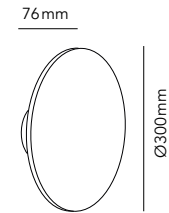

SOHO W3

White - 3000K	256370	
Black - 3000K	256371	
Gold* - 3000K	256373	
White - 2700K	270160	NEW
Black - 2700K	270161	NEW

11W LED - 230V - IP54 - CRI >90
Lumen - 575lm (3000K) / 535lm (2700K)

DKK	2.636,- ex. VAT / 3.295,- incl. VAT
SEK	3.996,- ex. VAT / 4.995,- incl. VAT
NOK	3.996,- ex. VAT / 4.995,- incl. VAT
EURO	366,- ex. VAT