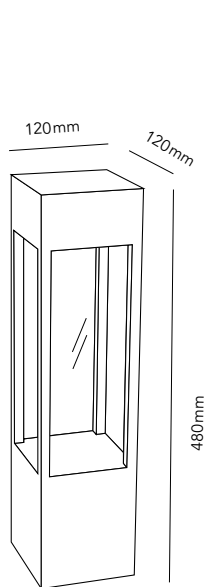

LANTERN GARDEN

Design: Marie Holsting

LANTERN G1

Black - 3000K 257526

8W LED - 230V - IP54 - CRI >90
Lumen - 375lm

DKK	3.196,- ex. VAT / 3.995,- incl. VAT
SEK	4.844,- ex. VAT / 6.055,- incl. VAT
NOK	4.844,- ex. VAT / 6.055,- incl. VAT
EURO	444,- ex. VAT