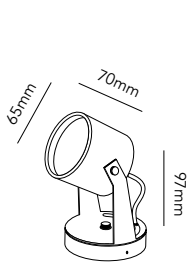

CITY

Design: Ronni Gol

CITY 1

Black - 3000K 257400

6W LED - 230V - IP54 - CRI >90
Lumen - 345lm

DKK	1.836,- ex. VAT / 2.295,- incl. VAT
SEK	2.788,- ex. VAT / 3.485,- incl. VAT
NOK	2.788,- ex. VAT / 3.485,- incl. VAT
EURO	255,- ex. VAT