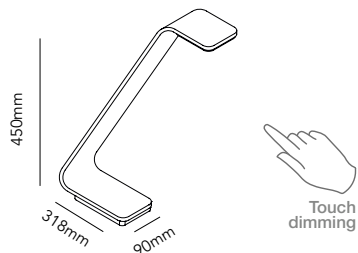

URBAN FLOOR by Ronni Gol

URBAN FLOOR & TABLE

Design: Ronni Gol

Urban has a touch function,
with three levels of light

URBAN FLOOR

White - 3000K 281070
Black - 3000K 281072

11W LED - 230V - IP20 - CRI >90
Lumen - 630lm