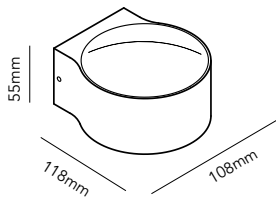

ORBIT

White - 3000K	256310
Black - 3000K	256311

2 x 4W LED - 230V - IP54 - CRI >90
Lumen - 330lm

DKK	1.836,- ex. VAT / 2.295,- incl. VAT
SEK	2.788,- ex. VAT / 3.585,- incl. VAT
NOK	2.788,- ex. VAT / 3.585,- incl. VAT
EURO	255,- ex. VAT