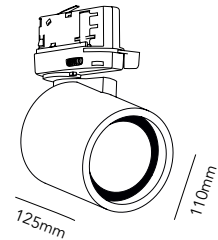

FOCUS PRO TRACK 3-PHASE

White - 3000K	261656
Black - 3000K	261657

20W LED - 220-240V - IP20 - CRI <90
Lumen - 1800lm (nominal)

DKK	1.996,- ex. VAT / 2.495,- incl. VAT
SEK	3.028,- ex. VAT / 3.785,- incl. VAT
NOK	3.028,- ex. VAT / 3.785,- incl. VAT
EURO	277,- ex. VAT