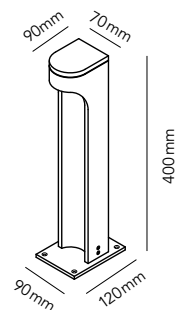

BRONX

Design: LP Design Team

BRONX

Black - 3000K 256290

7W LED - 230V - IP54 - CRI >90

Lumen - 540lm

DKK	1.516,- ex. VAT / 1.895,- incl. VAT
SEK	2.300,- ex. VAT / 2.875,- incl. VAT
NOK	2.300,- ex. VAT / 2.875,- incl. VAT
EURO	211,- ex. VAT

BRONX GROUND SPIKE

Black 256295

DKK	316,- ex. VAT / 395,- incl. VAT
SEK	484,- ex. VAT / 605,- incl. VAT
NOK	484,- ex. VAT / 605,- incl. VAT
EURO	44,- ex. VAT