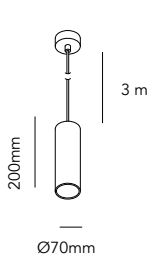

DKK 2.796,- ex. VAT / 3.495,- incl. VAT
SEK 4.244,- ex. VAT / 5.305,- incl. VAT
NOK 4.244,- ex. VAT / 5.305,- incl. VAT
EURO 388,- ex. VAT

ZERO

Design: Ronni Gol

See accessories for this product
at page 214 (Ceiling bases)
Dimming is dependent on light source.