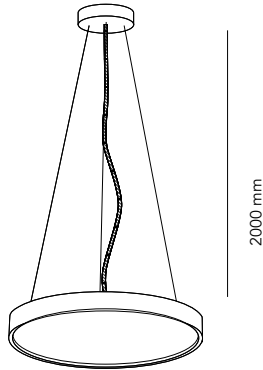

SURFACE

Design: LP Design Team

SUSPENSION KIT 2M

(prices are only for the suspension part)

White - 200mm	257715
Black - 200mm	257716

DKK	396,- ex. VAT / 495,- incl. VAT
SEK	604,- ex. VAT / 755,- incl. VAT
NOK	604,- ex. VAT / 755,- incl. VAT
EURO	55,- ex. VAT