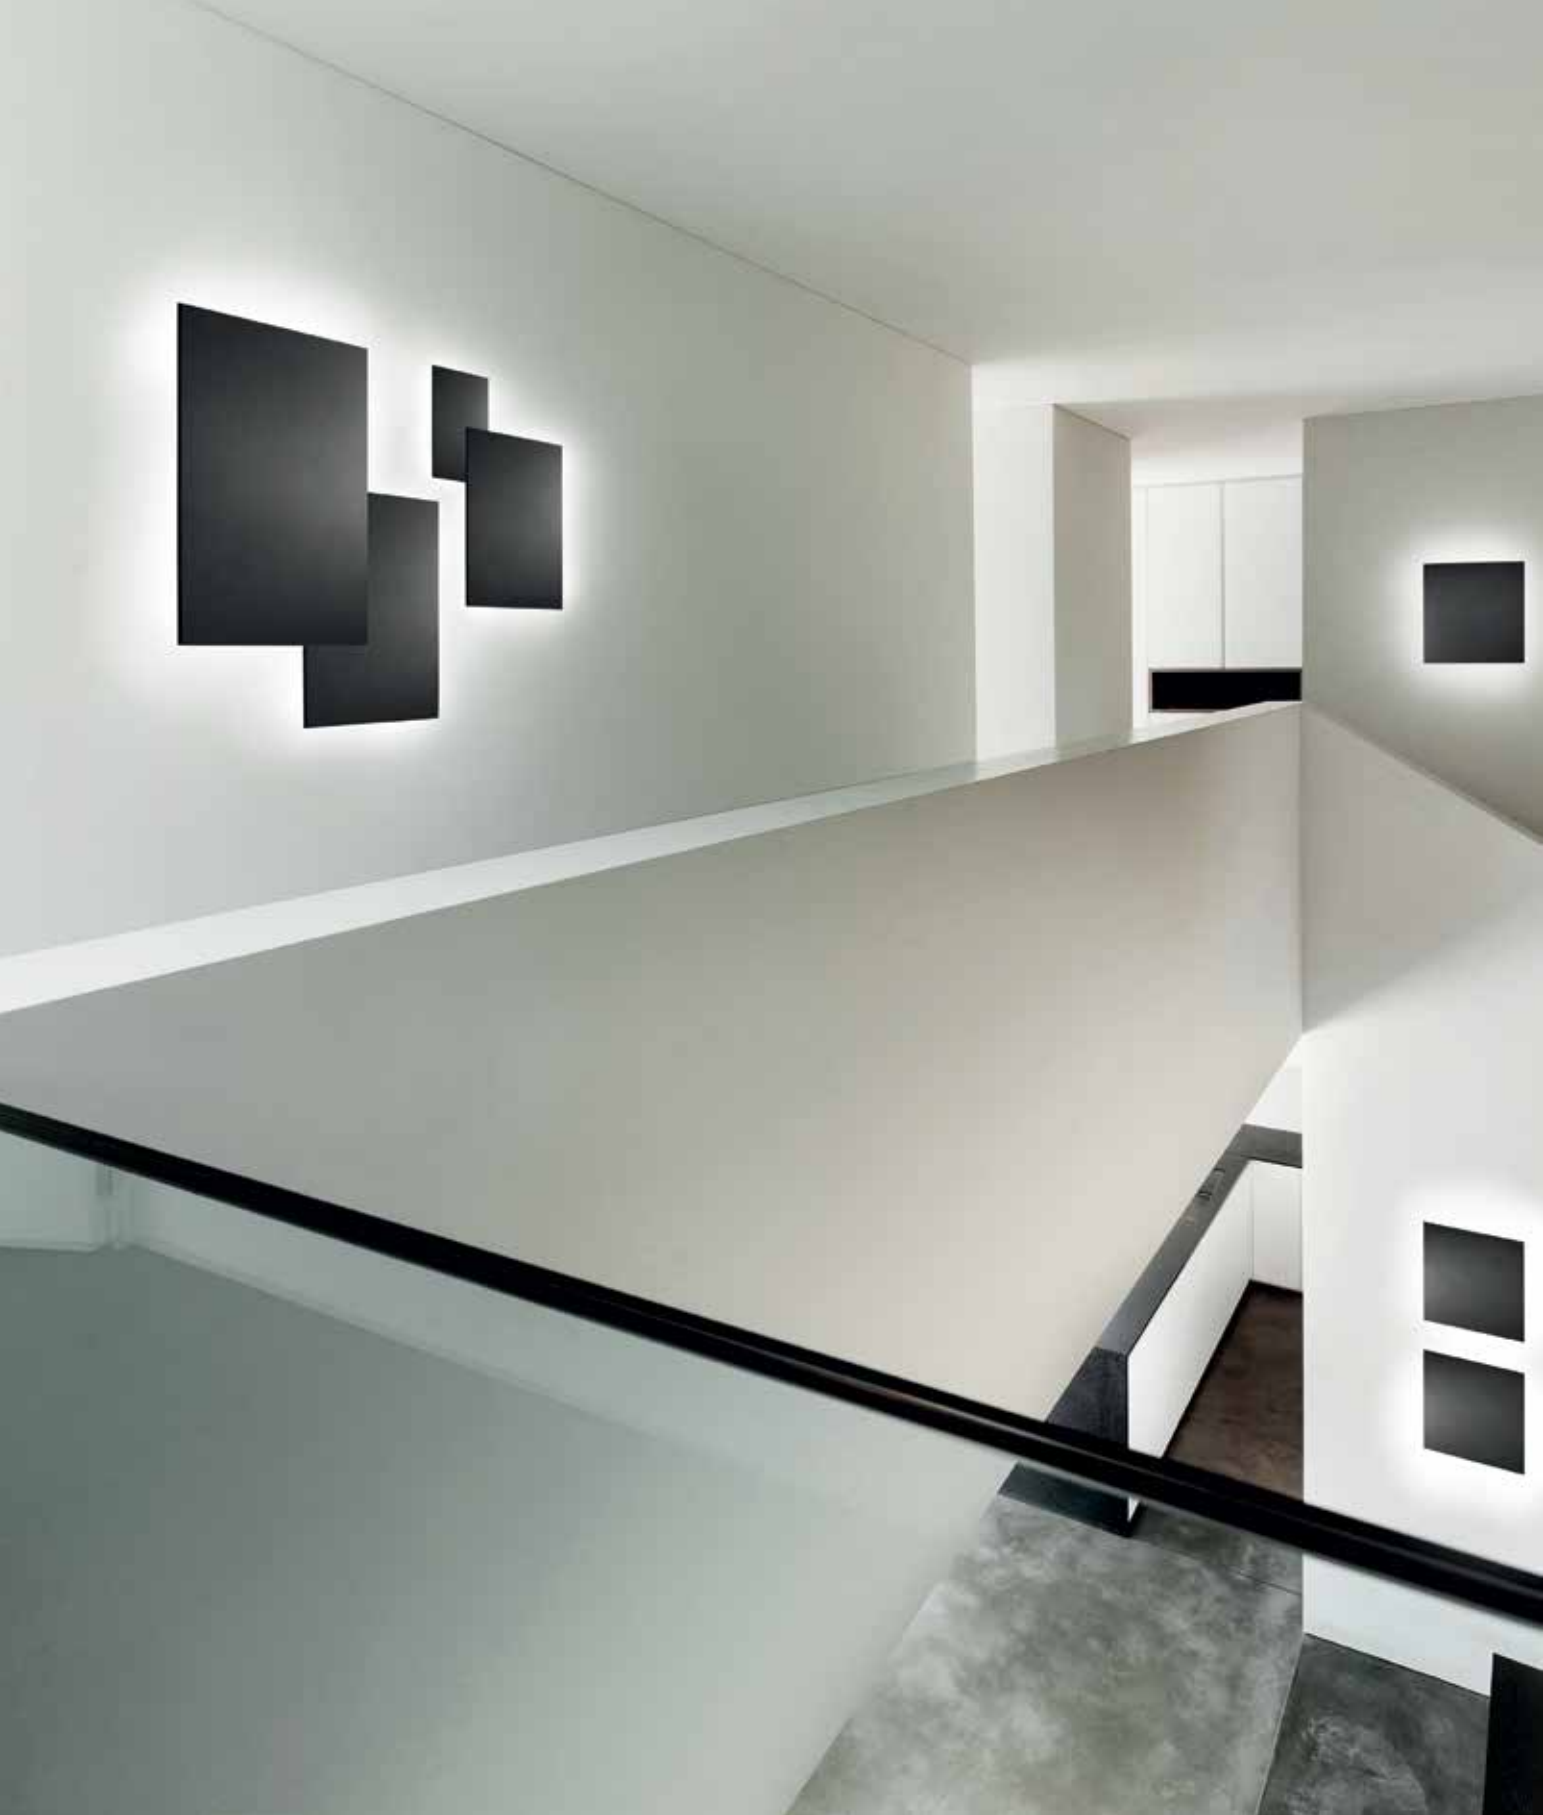

Add an aesthetic dimension to your wall. The LIGHT-POINT Noho collection is an iconic example of LIGHT-POINT's minimalist style that can enhance environments.

NOHO

Design: Ronni Gol

*Gold color for indoor use only