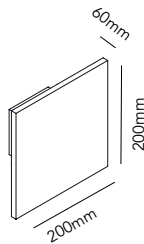

NOHO W2

White - 3000K	256404
Black - 3000K	256405
Gold* - 3000K	256407

7W LED - 230V - IP54 - CRI >90
Lumen - 680lm

DKK	1.996,- ex. VAT / 2.495,- incl. VAT
SEK	3.028,- ex. VAT / 3.785,- incl. VAT
NOK	3.028,- ex. VAT / 3.785,- incl. VAT
EURO	277,- ex. VAT