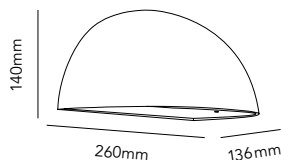

RØRHAT ENERGY SAVER

White	256700
Black	256701

2 x 9W - G23 - 230V - IP23

DKK	956,- ex. VAT / 1.195,- incl. VAT
SEK	1.452,- ex. VAT / 1.815,- incl. VAT
NOK	1.452,- ex. VAT / 1.815,- incl. VAT
EURO	133,- ex. VAT

Galvanized	256702

2 x 9W - G23 - 230V - IP23

DKK	1.116,- ex. VAT / 1.395,- incl. VAT
SEK	1.692,- ex. VAT / 2.115,- incl. VAT
NOK	1.692,- ex. VAT / 2.115,- incl. VAT
EURO	155,- ex. VAT

Copper raw	256703
Copper	250704
Brass	256705
Chrome	256706
Stainless steel	256707

2 x 9W - G23 - 230V - IP23

DKK	1.516,- ex. VAT / 1.895,- incl. VAT
SEK	2.300,- ex. VAT / 2.875,- incl. VAT
NOK	2.300,- ex. VAT / 2.875,- incl. VAT
EURO	211,- ex. VAT