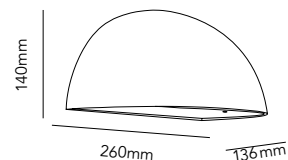

RØRHAT LED

White - 3000K	256720
Black - 3000K	256721

10,5W LED - 230V - IP23 - CRI >80
Lumen - 333lm

DKK	1.676,- ex. VAT / 2.095,- incl. VAT
SEK	2.540,- ex. VAT / 3.175,- incl. VAT
NOK	2.540,- ex. VAT / 3.175,- incl. VAT
EURO	233,- ex. VAT

Galvanized - 3000K	256722

10,5W LED - 230V - IP23 - CRI >80
Lumen - 333lm

DKK	1.836,- ex. VAT / 2.295,- incl. VAT
SEK	2.788,- ex. VAT / 3.485,- incl. VAT
NOK	2.788,- ex. VAT / 3.485,- incl. VAT
EURO	256,- ex. VAT

Copper - 3000K	256724
Copper raw - 3000K	256723
Brass - 3000K	256725
Chrome - 3000K	256726
Stainless steel - 3000K	256727

10,5W LED - 230V - IP23 - CRI >80
Lumen - 333lm

DKK	2.396,- ex. VAT / 2.995,- incl. VAT
SEK	3.636,- ex. VAT / 4.545,- incl. VAT
NOK	3.636,- ex. VAT / 4.545,- incl. VAT
EURO	334,- ex. VAT