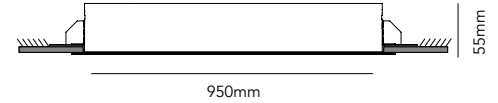

SKY 950

White - 3000K 257732

80W LED - 230V - IP20 - CRI >90
Lumen - 5525lm

DKK	11.996,- ex. VAT / 14.995,- incl. VAT
SEK	18.180,- ex. VAT / 22.725,- incl. VAT
NOK	18.180,- ex. VAT / 22.725,- incl. VAT
EURO	1.666,- ex. VAT