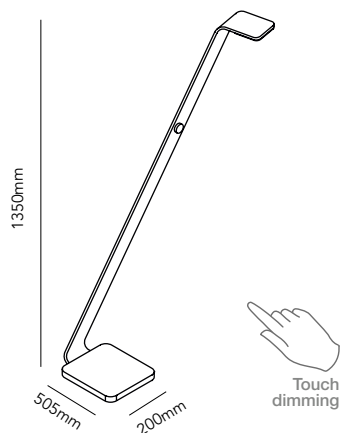

URBAN FLOOR by Ronni Gol

URBAN FLOOR & TABLE

Design: Ronni Gol

Urban has a touch function,
with three levels of light

URBAN FLOOR

White - 3000K 281070
Black - 3000K 281072

11W LED - 230V - IP20 - CRI >90
Lumen - 630lm