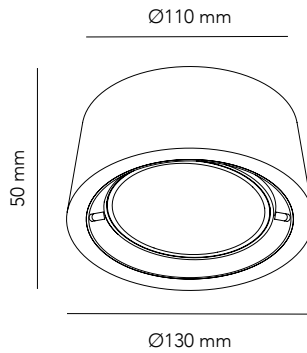

OPTIC OUT 1+

White/Black - 2700K 270350
Black/White - 2700K 270351

10W LED - 230V - IP54 - CRI >90
Lumen - 837lm (nominal)

DKK	1.996,- ex. VAT / 2.495,- incl. VAT
SEK	3.028,- ex. VAT / 3.785,- incl. VAT
NOK	3.028,- ex. VAT / 3.785,- incl. VAT
EURO	277,- ex. VAT