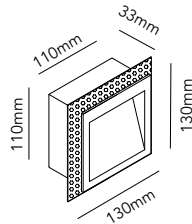

DELI 2

White - 3000K	260885
Black - 3000K	260886
Black/Gold* - 3000K	260887

4,5W LED - 230V - IP54 - CRI >90
Lumen - 85lm

DKK	1.516,- ex. VAT / 1.895,- incl. VAT
SEK	2.300,- ex. VAT / 2.875,- incl. VAT
NOK	2.300,- ex. VAT / 2.875,- incl. VAT
EURO	211,- ex. VAT