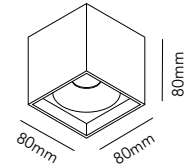

SOLO SQUARE

White - 3000K	258995	
Black/White - 3000K	258996	
Black/Gold* - 3000K	258997	
White - 2700K	270220	NEW
Black/White - 2700K	270221	NEW

6W LED - 230V - IP54 - CRI >90
Lumen - 380lm (3000K) / 354lm (2700K)

DKK	1.196,- ex. VAT / 1.495,- incl. VAT
SEK	1.820,- ex. VAT / 2.275,- incl. VAT
NOK	1.820,- ex. VAT / 2.275,- incl. VAT
EURO	166,- ex. VAT