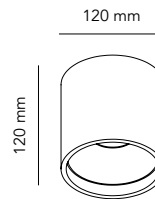

SOLO 3

White - 3000K	259025	
Black/White - 3000K	259026	
White - 2700K	270200	NEW
Black/White - 2700K	270201	NEW

15W LED - 220-240V - IP54 - CRI >90
Lumen (nominal) - 1350lm (3000K) / 1256lm (2700K)

DKK	1.836,- ex. VAT / 2.295,- incl. VAT
SEK	2.788,- ex. VAT / 3.485,- incl. VAT
NOK	2.788,- ex. VAT / 3.485,- incl. VAT
EURO	255,- ex. VAT