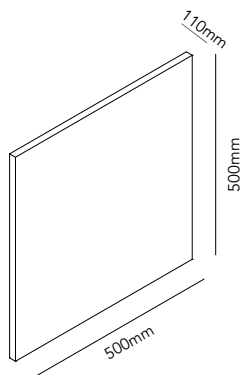

NOHO W5

White - 3000K	256416
Black - 3000K	256417
Gold* - 3000K	256418

18W LED - 230V - IP54 - CRI >90
Lumen - 1840lm

DKK	3.996,- ex. VAT / 4.995,- incl. VAT
SEK	6.060,- ex. VAT / 7.575,- incl. VAT
NOK	6.060,- ex. VAT / 7.575,- incl. VAT
EURO	555,- ex. VAT