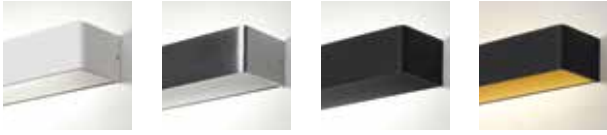

MOOD

Design: LP Design Team