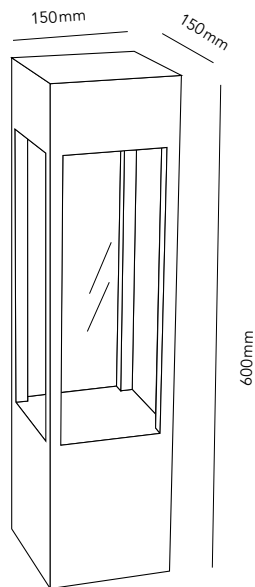

LANTERN G2

Black - 3000K 257530

12W LED - 230V - IP54 - CRI >90
Lumen - 745lm

DKK	3.996,- ex. VAT / 4.995,- incl. VAT
SEK	6.060,- ex. VAT / 7.575,- incl. VAT
NOK	6.060,- ex. VAT / 7.575,- incl. VAT
EURO	555,- ex. VAT