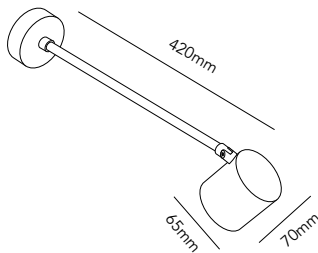

CITY LONG

Design: Ronni Gol

CITY L1

Black - 3000K 257408

6W LED - 230V - IP54 - CRI >90
Lumen - 405lm

DKK	1.996,- ex. VAT / 2.495,- incl. VAT
SEK	3.028,- ex. VAT / 3.785,- incl. VAT
NOK	3.028,- ex. VAT / 3.785,- incl. VAT
EURO	277,- ex. VAT