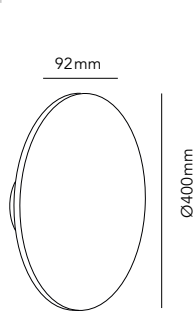

SOHO W4

White - 3000K	256380	
Black - 3000K	256381	
Gold* - 3000K	256383	
White - 2700K	270170	NEW
Black - 2700 K	270171	NEW

15W LED - 230V - IP54 - CRI >90
Lumen - 1465lm (3000K) / 1363lm (2700K)

DKK	3.196,- ex. VAT / 3.995,- incl. VAT
SEK	4.844,- ex. VAT / 6.055,- incl. VAT
NOK	4.844,- ex. VAT / 6.055,- incl. VAT
EURO	444,- ex. VAT