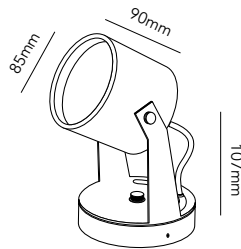

CITY 2

Black - 3000K 257402

10W LED - 230V - IP54 - CRI >90
Lumen - 665lm

DKK	2.236,- ex. VAT / 2.795,- incl. VAT
SEK	3.388,- ex. VAT / 4.235,- incl. VAT
NOK	3.388,- ex. VAT / 4.235,- incl. VAT
EURO	311,- ex. VAT

CITY SPIKE

Black 257406

DKK	316,- ex. VAT / 395,- incl. VAT
SEK	484,- ex. VAT / 605,- incl. VAT
NOK	484,- ex. VAT / 605,- incl. VAT
EURO	44,- ex. VAT