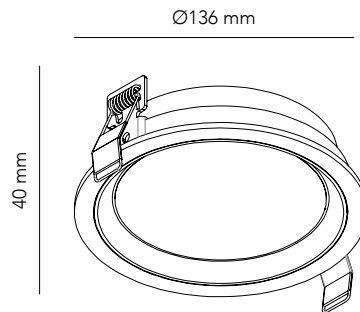

OPTIC IN

Design: Nital Patel

Including 3 changeable colour rings
- black, white and gold

OPTIC IN 1

White - 2700K 270320
Black - 27000K 270321

6W LED - 230V - IP54 - CRI >90
Lumen - 540lm (nominal)

DKK	1.196,- ex. VAT / 1.495,- incl. VAT
SEK	1.820,- ex. VAT / 2.275,- incl. VAT
NOK	1.820,- ex. VAT / 2.275,- incl. VAT
EURO	166,- ex. VAT