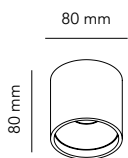

SOLO ROUND

White - 3000K	258990	
Black/White - 3000K	258991	
Black/Gold* - 3000K	258992	
White - 2700K	270210	NEW
Black/White - 2700K	270211	NEW

6W LED - 230V - IP54 - CRI >90
Lumen - 380lm (3000K) / 354lm (2700K)

DKK	1.196,- ex. VAT / 1.495,- incl. VAT
SEK	1.820,- ex. VAT / 2.275,- incl. VAT
NOK	1.820,- ex. VAT / 2.275,- incl. VAT
EURO	166,- ex. VAT