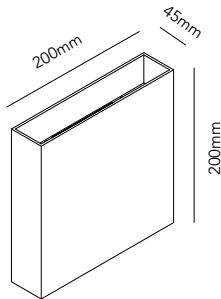

COMPACT UP-DOWN W2

White - 3000K	256335	
Black - 3000K	276336	
White - 2700K	270010	NEW
Black - 2700K	270011	NEW

2 x 6W LED - 230V - IP54 - CRI >90
Lumen - 515lm (3000K) / 479lm (2700K)

DKK	2.396,- ex. VAT / 2.995,- incl. VAT
SEK	3.636,- ex. VAT / 4.545,- incl. VAT
NOK	3.636,- ex. VAT / 4.545,- incl. VAT
EURO	333,- ex. VAT