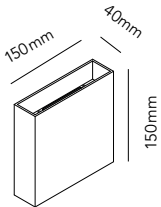

COMPACT UP-DOWN W1

White - 3000K	256330	
Black - 3000K	256331	
White - 2700K	270000	NEW
Black - 2700K	270001	NEW

2 x 3W LED - 230V - IP54 - CRI >90
Lumen - 380lm (3000K) / 354lm (2700K)

DKK	1.996,- ex. VAT / 2.495,- incl. VAT
SEK	3.028,- ex. VAT / 3.785,- incl. VAT
NOK	3.028,- ex. VAT / 3.785,- incl. VAT
EURO	277,- ex. VAT