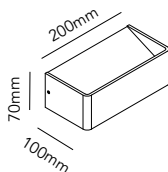

MOOD 2

White - 3000K	261065	
Black - 3000K	261067	
Black/Gold - 3000K	261068	
Aluminium - 3000K	261066	
White - 2700K	270090	NEW
Black - 2700K	270091	NEW

6W LED - 230V - IP20 - CRI >90
Luminaire lumen - 630lm

DKK	1.516,- ex. VAT / 1.895,- incl. VAT
SEK	2.300,- ex. VAT / 2.875,- incl. VAT
NOK	2.300,- ex. VAT / 2.875,- incl. VAT
EURO	211,- ex. VAT