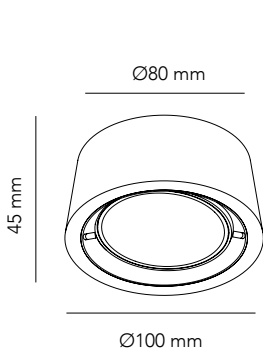

OPTIC OUT by **Nital Patel**

OPTIC OUT

Design: Nital Patel

Including 3 changeable colour rings
- black, white and gold

OPTIC OUT 1

White/Black - 2700K 270340
Black/White - 2700K 270341

6W LED - 230V - IP54 - CRI >90
Lumen - 502lm (nominal)