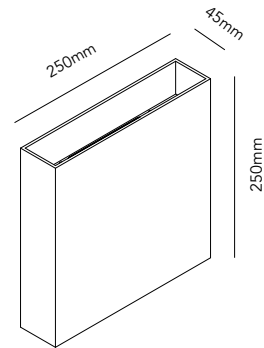

COMPACT UP-DOWN W3

White - 3000K	256337	
Black - 3000K	256338	

2 x 6W LED - 230V - IP54 - CRI >90
Lumen - 645lm

DKK	2.796,- ex. VAT / 3.495,- incl. VAT
SEK	4.244,- ex. VAT / 5.305,- incl. VAT
NOK	4.244,- ex. VAT / 5.305,- incl. VAT
EURO	388,- ex. VAT