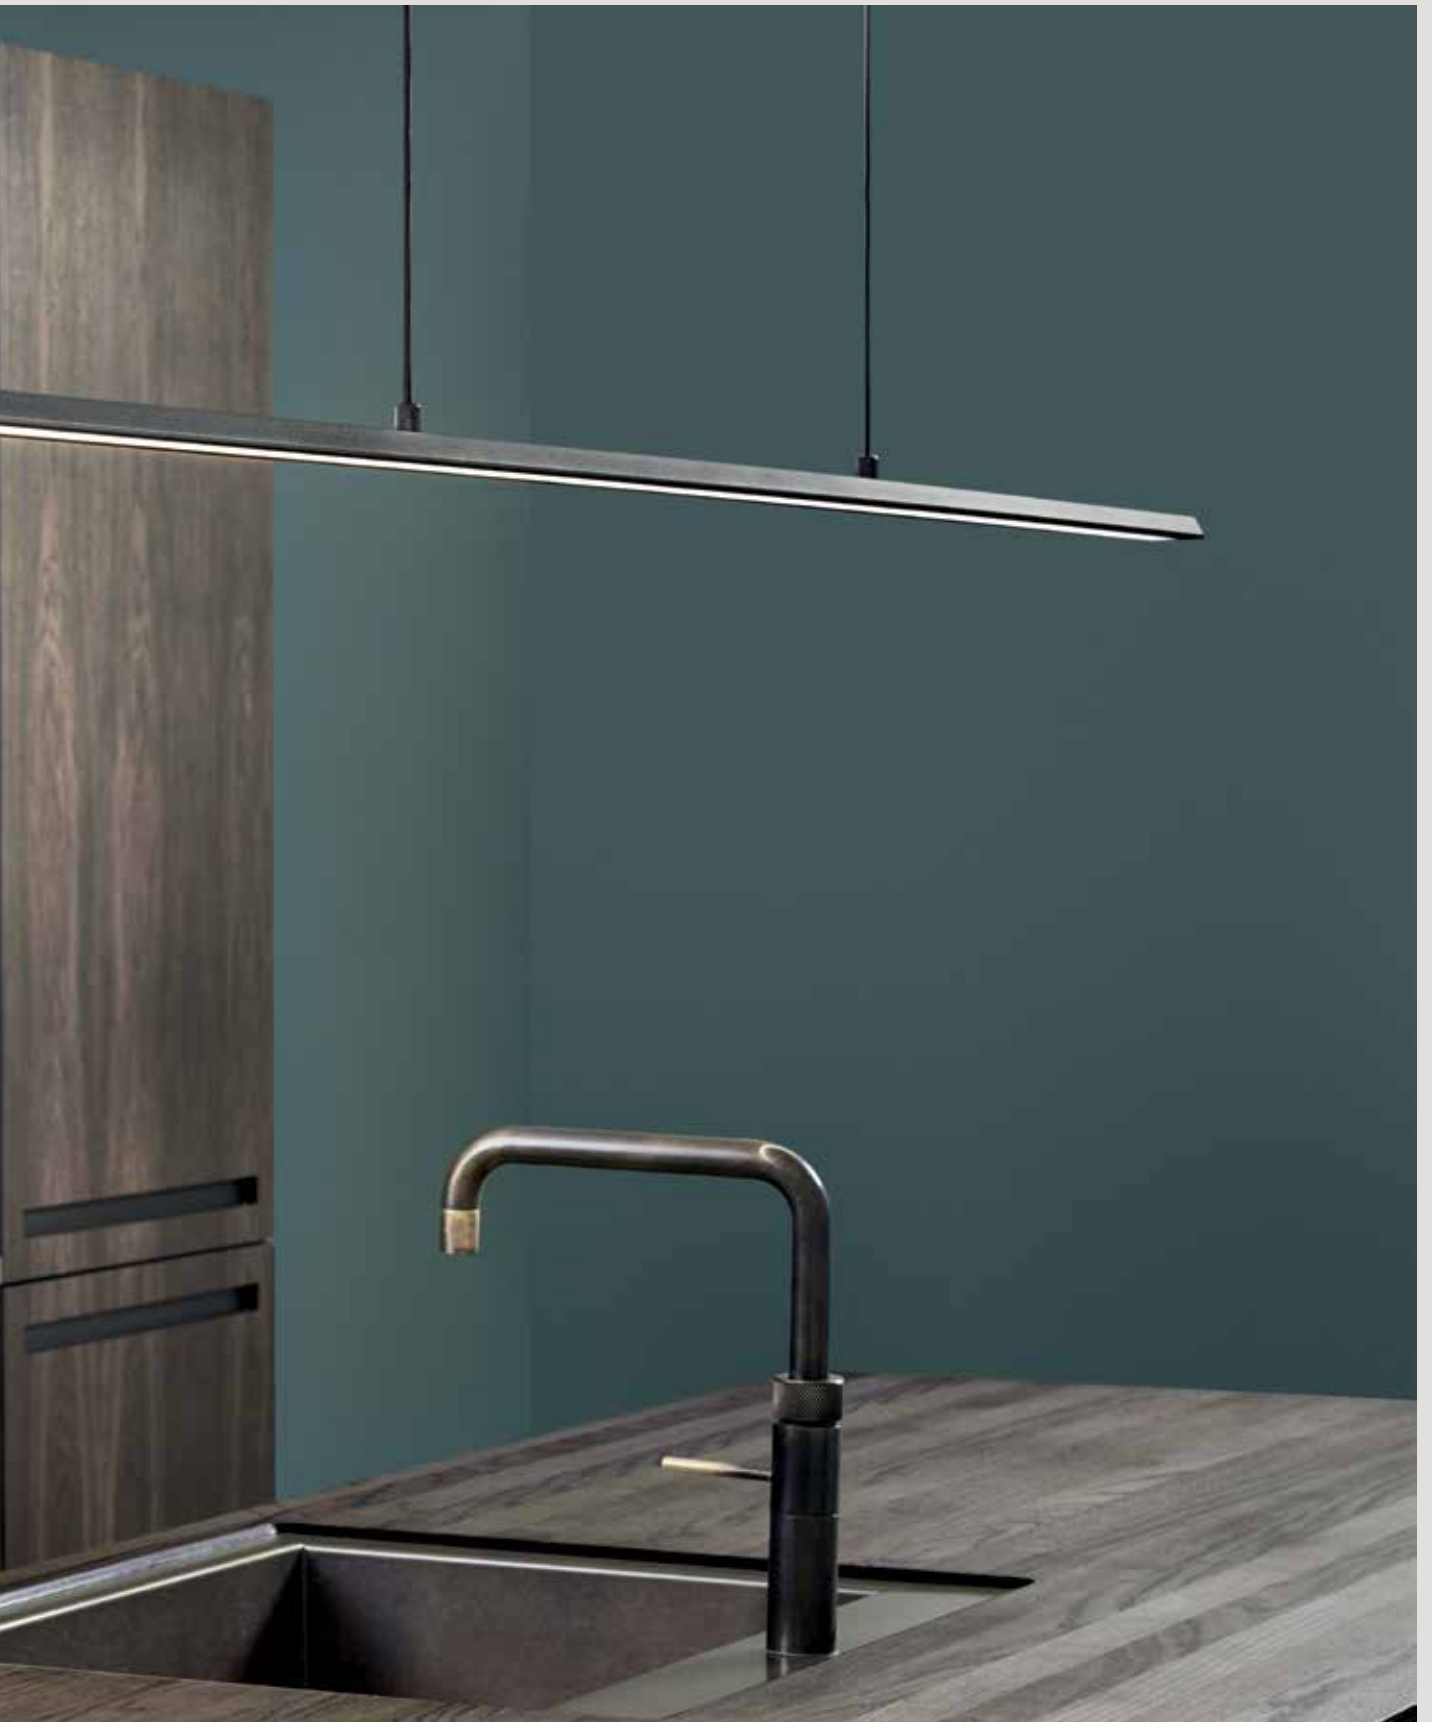

Creating emotions through light.

SLIM by Ronni Gol

SLIM by Ronni Gol

300 danske design
design
THE KINFOLK

SOHO by Ronni Gol

SOHO

Design: Ronni Gol

*Gold color for indoor use only