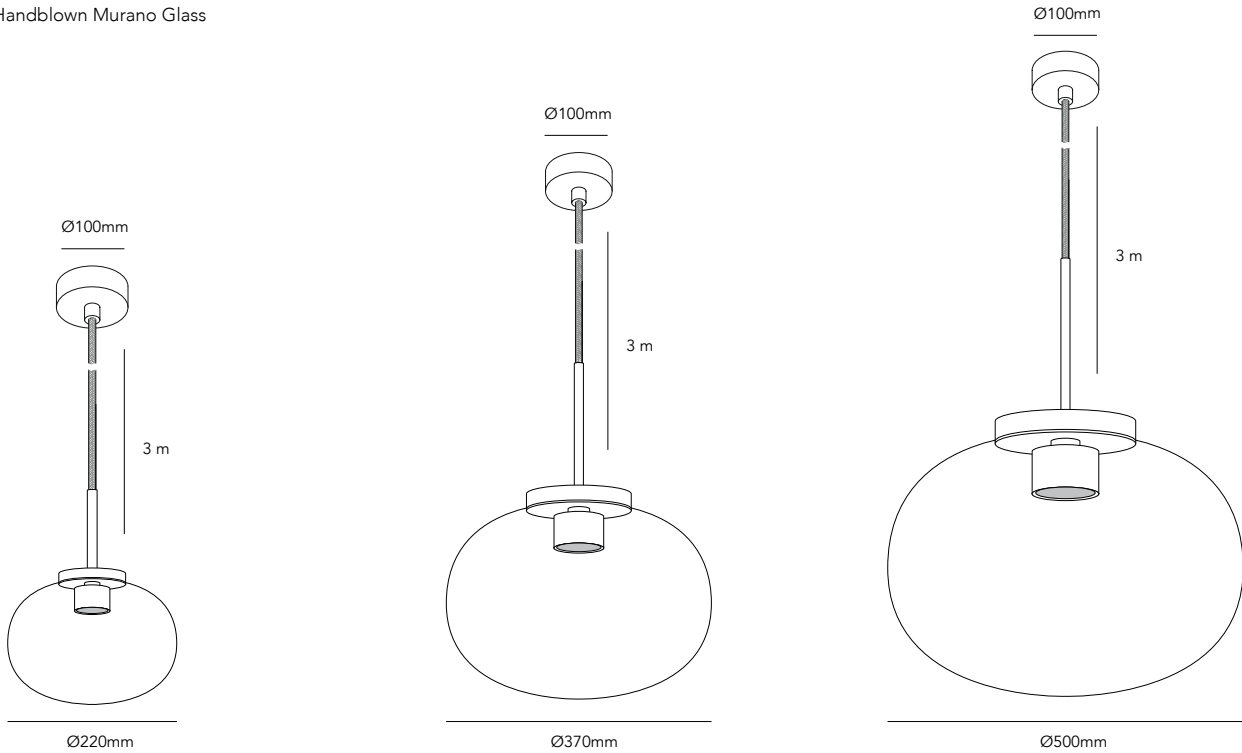

BLOW

Design: Marie Holsting

Handblown Murano Glass

BLOW S220

Smoke/Black - 3000K 280411

4W + 2W LED - 230V - IP20 - CRI >90
Lumen - 365lm

DKK	3.116,- ex. VAT / 3.895,- incl. VAT
SEK	4.724,- ex. VAT / 5.905,- incl. VAT
NOK	4.724,- ex. VAT / 5.905,- incl. VAT
EURO	433,- ex. VAT

BLOW S370

Smoke/Black - 3000K 280414

9W + 3W LED - 230V - IP20 - CRI >90
Lumen - 510lm

DKK	4.636,- ex. VAT / 5.795,- incl. VAT
SEK	7.028,- ex. VAT / 8.785,- incl. VAT
NOK	7.028,- ex. VAT / 8.785,- incl. VAT
EURO	644,- ex. VAT

BLOW S500

Smoke/Black - 3000K 280417

12W + 3W LED - 230V - IP20 - CRI >90
Lumen - 720lm

DKK	6.316,- ex. VAT / 7.895,- incl. VAT
SEK	9.572,- ex. VAT / 11.965,- incl. VAT
NOK	9.572,- ex. VAT / 11.965,- incl. VAT
EURO	877,- ex. VAT