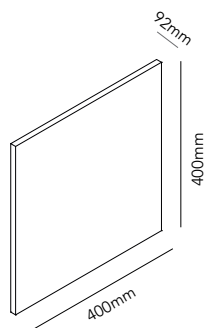

NOHO W4

White - 3000K	256412
Black - 3000K	256413
Gold* - 3000K	256415

15W LED - 230V - IP54 - CRI >90
Lumen - 1530lm

DKK	3.196,- ex. VAT / 3.995,- incl. VAT
SEK	4.844,- ex. VAT / 6.055,- incl. VAT
NOK	4.844,- ex. VAT / 6.055,- incl. VAT
EURO	444,- ex. VAT