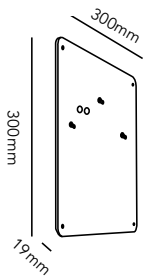

RØRHAT WALL MOUNT

White	256730
Black	256731

30 x 30 cm - to be completed with lamp

DKK	556,- ex. VAT / 695,- incl. VAT
SEK	844,- ex. VAT / 1.055,- incl. VAT
NOK	844,- ex. VAT / 1.055,- incl. VAT
EURO	77,- ex. VAT

Galvanized	256732

30 x 30 cm - to be completed with lamp

DKK	716,- ex. VAT / 895,- incl. VAT
SEK	1.092,- ex. VAT / 1.365,- incl. VAT
NOK	1.092,- ex. VAT / 1.365,- incl. VAT
EURO	100,- ex. VAT

Copper raw	256733
Stainless steel	256737

30 x 30 cm - to be completed with lamp

DKK	1.196,- ex. VAT / 1.495,- incl. VAT
SEK	1.820,- ex. VAT / 2.275,- incl. VAT
NOK	1.820,- ex. VAT / 2.275,- incl. VAT
EURO	167,- ex. VAT