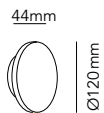

SOHO W1

White - 3000K	256350	
Black - 3000K	256351	
Gold* - 3000K	256353	
White - 2700K	270140	NEW
Black - 2700K	270141	NEW

6W LED - 230V - IP54 - CRI >90
Lumen - 415lm (3000K) / 386lm (2700K)

DKK	1.356,- ex. VAT / 1.695,- incl. VAT
SEK	2.060,- ex. VAT / 2.575,- incl. VAT
NOK	2.060,- ex. VAT / 2.575,- incl. VAT
EURO	188,- ex. VAT