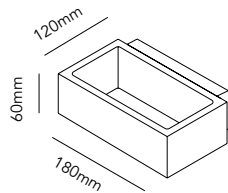

BRICK

White - 3000K   256300
Black - 3000K   256302

6W LED - 230V - IP54 - CRI >90
Lumen - 360lm

DKK   1.996,- ex. VAT / 2.495,- incl. VAT
SEK   3.028,- ex. VAT / 3.785,- incl. VAT
NOK   3.028,- ex. VAT / 3.785,- incl. VAT
EURO   277,- ex. VAT