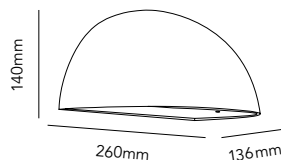

RØRHAT E14

White	256710
Black	256711

40W - E14 - 230V - IP23

DKK	956,- ex. VAT / 1.195,- incl. VAT
SEK	1.452,- ex. VAT / 1.815,- incl. VAT
NOK	1.452,- ex. VAT / 1.815,- incl. VAT
EURO	133,- ex. VAT

Galvanized	256712

40W - E14 - 230V - IP23

DKK	1.116,- ex. VAT / 1.395,- incl. VAT
SEK	1.692,- ex. VAT / 2.115,- incl. VAT
NOK	1.692,- ex. VAT / 2.115,- incl. VAT
EURO	155,- ex. VAT

Copper raw	256713
Copper	250714
Brass	256755
Chrome	256716
Stainless steel	256717

40W - E14 - 230V - IP23

DKK	1.516,- ex. VAT / 1.895,- incl. VAT
SEK	2.300,- ex. VAT / 2.875,- incl. VAT
NOK	2.300,- ex. VAT / 2.875,- incl. VAT
EURO	211,- ex. VAT