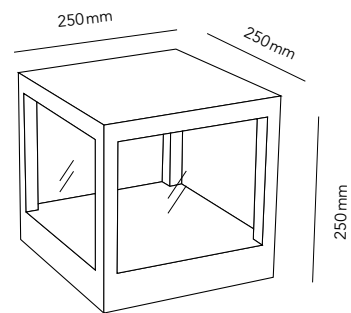

LANTERN G3

Black - 3000K 257534

15W LED - 230V - IP54 - CRI >90
Lumen - 530lm

DKK	5.196,- ex. VAT / 6.495,- incl. VAT
SEK	7.876,- ex. VAT / 9.845,- incl. VAT
NOK	7.876,- ex. VAT / 9.845,- incl. VAT
EURO	722,- ex. VAT