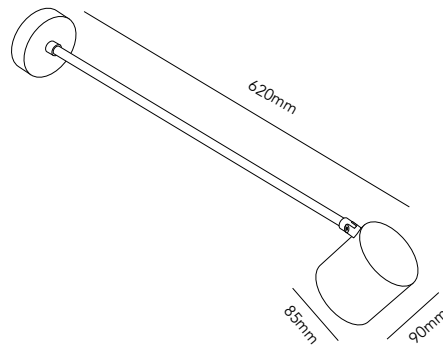

CITY L2

Black - 3000K 257410

10W LED - 230V - IP54 - CRI >90
Lumen - 685lm

DKK	2.396,- ex. VAT / 2.995,- incl. VAT
SEK	3.636,- ex. VAT / 4.545,- incl. VAT
NOK	3.636,- ex. VAT / 4.545,- incl. VAT
EURO	333,- ex. VAT