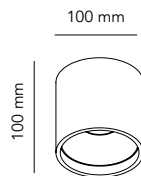

SOLO 2

White - 3000K	259020	
Black/White - 3000K	259021	
White - 2700K	270190	NEW
Black/White - 2700K	270191	NEW

10W LED - 220-240V - IP54 - CRI >90
Lumen (nominal) - 900lm (3000K) / 837lm (2700K)

DKK	1.516,- ex. VAT / 1.895,- incl. VAT
SEK	2.300,- ex. VAT / 2.875,- incl. VAT
NOK	2.300,- ex. VAT / 2.875,- incl. VAT
EURO	211,- ex. VAT