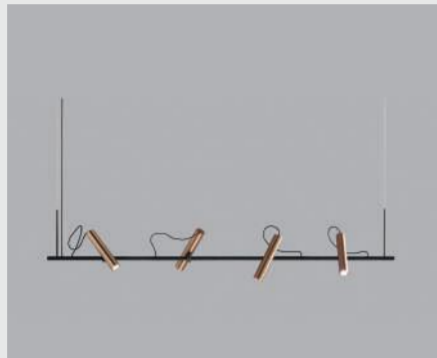

SPIRIT S1500 / Black/Rose Gold / ART. No 270620
Design: Ronni Gol
4x5W LED - 230V - IP20 indoor only
CRI > 90 - 2700K - Dimmable
Dimensions: 1500mm / 4 Spots