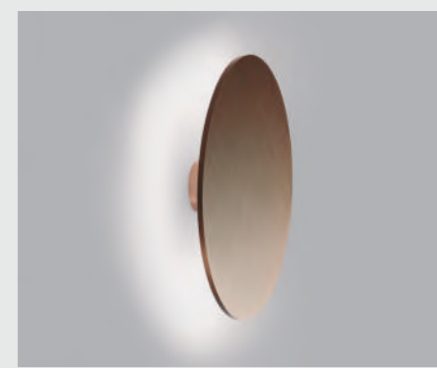

SOHO W5 / Rose Gold / ART. No 270182
Design: Ronni Gol
18W LED - 230V - IP54 indoor only
CRI > 90 - 2700K - Dimmable
Also available in white, black & gold*
Dimensions: 500 x 110 mm

* White & black available for indoor & outdoor. Also available in 3000K