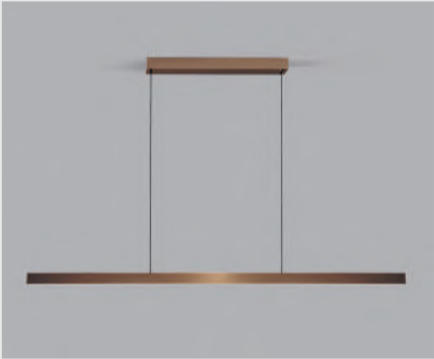

EDGE LINEAR S2000 / Rose gold / ART. No 270572
Design: Nital Patel
20+40W LED - 230V - IP20 indoor only
CRI > 90 - 2700 — 4000K - Dimmable
Also available in White / Black /
Dimensions: 2000 x 50 mm