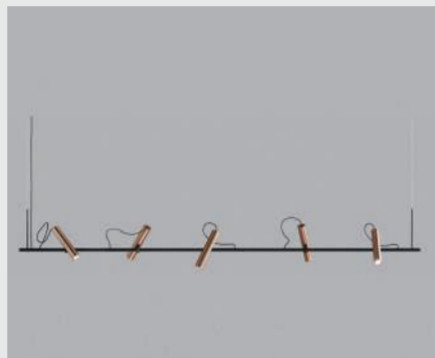

SPIRIT S2000 / Black/Rose Gold / ART. No 270630
Design: Ronni Gol
5x5W LED - 230V - IP20 indoor only
CRI > 90 - 2700K - Dimmable
Dimensions: 2000mm / 5 Spots