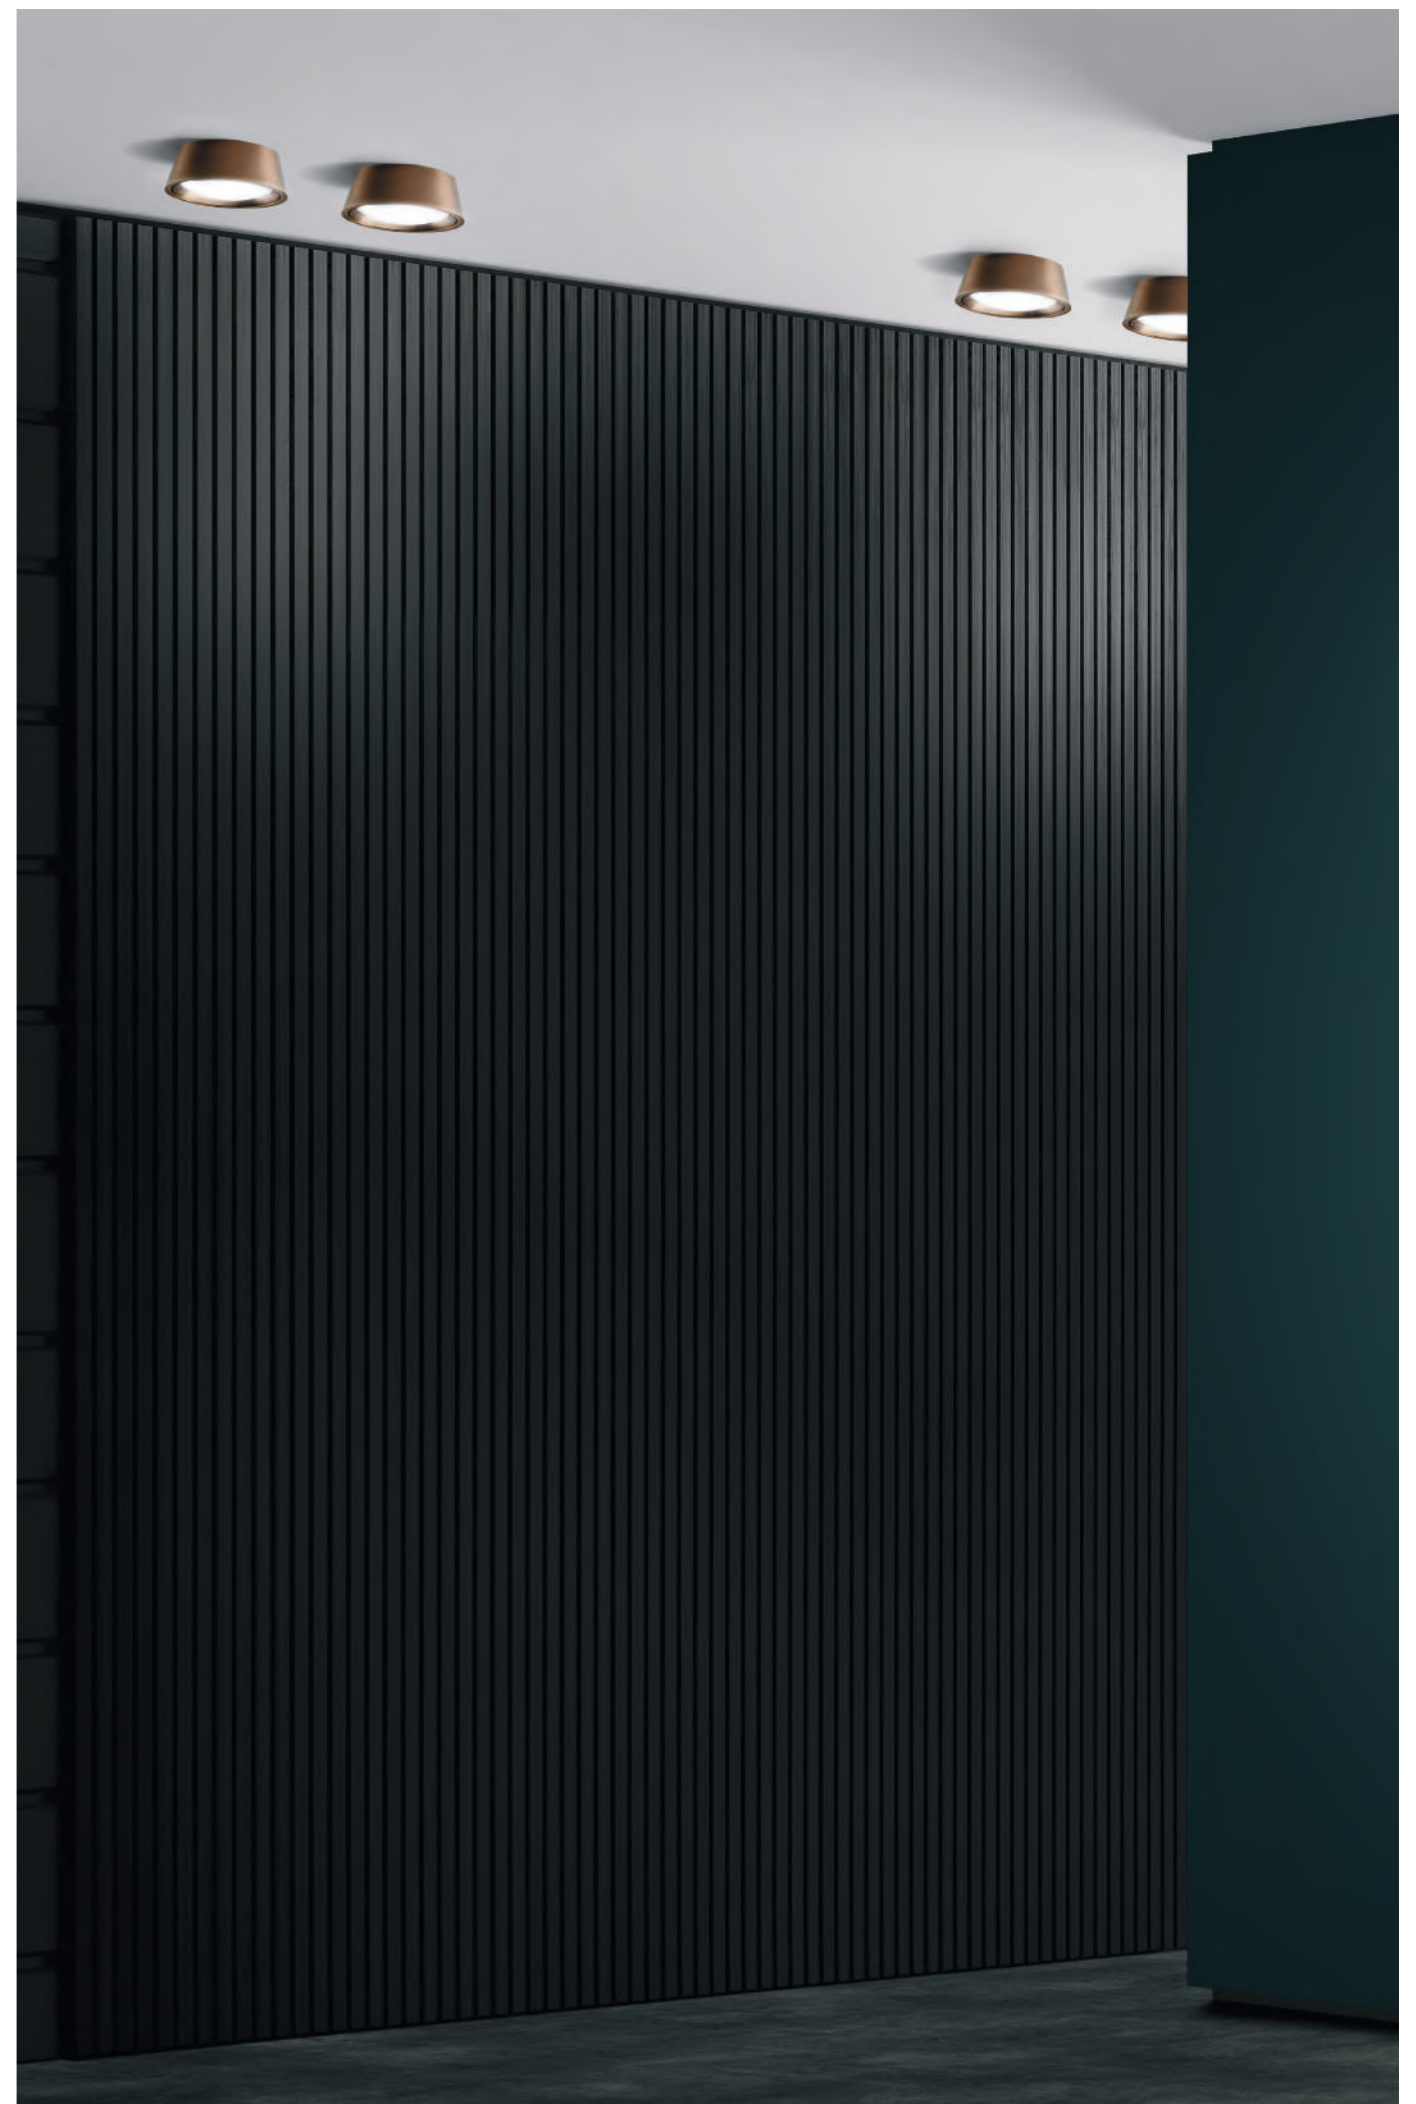

OPTIC OUT /
Design: Nital Patel

*Available in Rose Gold / White / Black /
Two sizes*

A "less is more" philosophy underpins the OPTIC collections. Enjoy the sleek shape and superb performance of these elegant spot lights.

OPTIC OUT /
Design: Nital Patel

*Erhältlich in Rotgold / Weiß / Schwarz /
Zwei unterschiedliche Größen*

Die Philosophie „Weniger ist mehr“ liegt der OPTIC-Kollektion zu Grunde. Genießen Sie die schlanke Form und die hervorragende Leistung dieses eleganten Spot-Lichts.