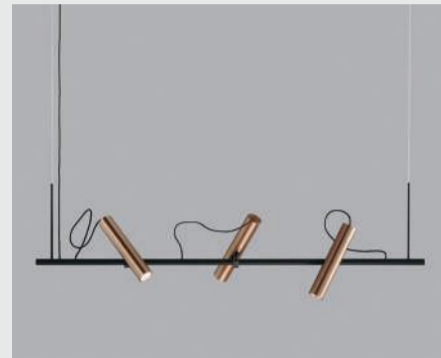

SPIRIT S1000 / Black/Rose Gold / ART. No 270610
Design: Ronni Gol
3x5W LED - 230V - IP20 indoor only
CRI > 90 - 2700K - Dimmable
Dimensions: 1000mm / 3 Spots