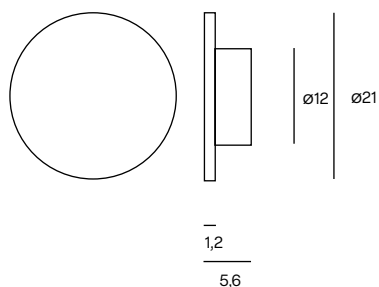

BRAWALL M

Wall

1,20 - NET 0,86 - m³ 0,006

FRONTE LUMINOSA LIGHT SOURCE	DRIVER ELETTRONICO ELECTRONIC DRIVER	FINITURE FINISHES	CODICE CODE	EURO (IVA escl.) EURO (VAT excl.)
12W 801lm 2700K CRI>90	ON-OFF	103 Black FT 105 White FT 115R Sand Grey FT 126 Sage Green FT 164 Painted Gold 175 Painted Bronze	BRAW10327 BRAW10527 BRAW115R27 BRAW12627 BRAW16427 BRAW17527	165,00 165,00 165,00 165,00 205,00 205,00
12W 801lm 3000K CRI>90	ON-OFF	103 Black FT 105 White FT 115R Sand Grey FT 126 Sage Green FT 164 Painted Gold 175 Painted Bronze	BRAW103 BRAW105 BRAW115R BRAW126 BRAW164 BRAW175	165,00 165,00 165,00 165,00 205,00 205,00

Classe II IP20

Foglia Oro o Argento su richiesta - Gold or Silver Foil on request