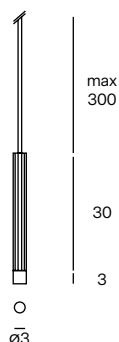

TØB STRIPES 30

Suspension

1,50 - NET 1,10 - m³ 0,003

FRONTE LUMINOSA LIGHT SOURCE	DRIVER ELETTRONICO ELECTRONIC DRIVER	FINITURE FINISHES	CODICE CODE	EURO (IVA escl.) EURO (VAT excl.)
1x5W 540lm 2700K CRI>90	Not included	150 Chrome 153 Polished Brass 157 Black Nickel	TB30S15027 TB30S15327 TB30S15727	210,00 195,00 220,00
1x5W 600lm 3000K CRI>90	Not included	150 Chrome 153 Polished Brass 157 Black Nickel	TB30S150 TB30S153 TB30S157	210,00 195,00 220,00

Classe II IP20

Rosoni e Driver non incluso - Ceiling Roses and Driver not included