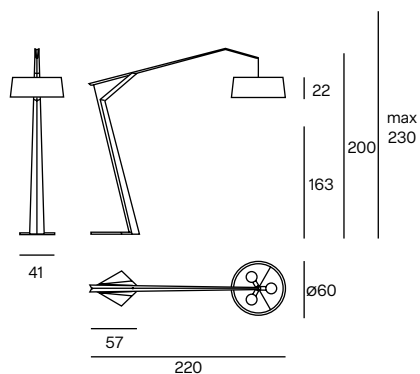

GRUS

Floor

33,00 - NET 28,80 - m³ 0,387

FRONTE LUMINOSA LIGHT SOURCE	DRIVER ELETTRONICO ELECTRONIC DRIVER	FINITURE FINISHES	CODICE CODE	EURO (IVA escl.) EURO (VAT excl.)
3xE27 Lampadine non include - Bulbs not included	Foot Dimmer - Dimmable according to bulb	103 Black FT + BC White 103 Black FT + RRed Wine 103 Black FT + W Sage	GRU103BC GRU103R GRU103W	1.800,00 1.800,00 1.800,00

IP20