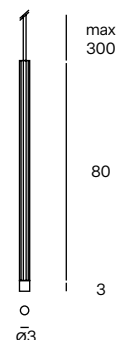

TØB STRIPES 80

Suspension

1,50 - NET 1,10 - m³ 0,003

FRONTE LUMINOSA LIGHT SOURCE	DRIVER ELETTRONICO ELECTRONIC DRIVER	FINITURE FINISHES	CODICE CODE	EURO (IVA escl.) EURO (VAT excl.)
1x5W 540lm 2700K CRI>90	Not included	150 Chrome 153 Polished Brass 157 Black Nickel	TB80S15027 TB80S15327 TB80S15727	255,00 245,00 270,00
1x5W 600lm 3000K CRI>90	Not included	150 Chrome 153 Polished Brass 157 Black Nickel	TB80S150 TB80S153 TB80S157	255,00 245,00 270,00

Classe II IP20

Rosoni e Driver non incluso - Ceiling Roses and Driver not included