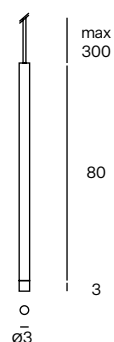

TØB LINE 80

Suspension

1,50 - NET 1,10 - m³ 0,003

FRONTE LUMINOSA LIGHT SOURCE	DRIVER ELETTRONICO ELECTRONIC DRIVER	FINITURE FINISHES	CODICE CODE	EURO (IVA escl.) EURO (VAT excl.)
1x5W 540lm 2700K CRI>90	Not included	150 Chrome 153 Polished Brass 157 Black Nickel	TB80L15027 TB80L15327 TB80L15727	255,00 245,00 270,00
1x5W 600lm 3000K CRI>90	Not included	150 Chrome 153 Polished Brass 157 Black Nickel	TB80L150 TB80L153 TB80L157	255,00 245,00 270,00

Classe II IP20

Rosoni e Driver non incluso - Ceiling Roses and Driver not included