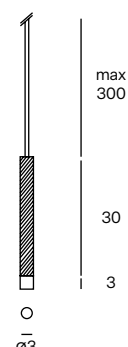

TØB TWIST 30

Suspension

1,50 - NET 1,10 - m³ 0,003

FRONTE LUMINOSA LIGHT SOURCE	DRIVER ELETTRONICO ELECTRONIC DRIVER	FINITURE FINISHES	CODICE CODE	EURO (IVA escl.) EURO (VAT excl.)
1x5W 540lm 2700K CRI>90	Not included	150 Chrome 153 Polished Brass 157 Black Nickel	TB30T15027 TB30T15327 TB30T15727	210,00 195,00 220,00
1x5W 600lm 3000K CRI>90	Not included	150 Chrome 153 Polished Brass 157 Black Nickel	TB30T150 TB30T153 TB30T157	210,00 195,00 220,00

Classe II IP20

Rosoni e Driver non incluso - Ceiling Roses and Driver not included