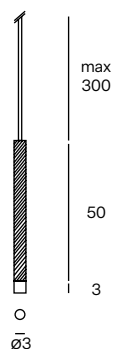

TØB TWIST 50

Suspension

1,50 - NET 1,10 - m³ 0,003

FRONTE LUMINOSA LIGHT SOURCE	DRIVER ELETTRONICO ELECTRONIC DRIVER	FINITURE FINISHES	CODICE CODE	EURO (IVA escl.) EURO (VAT excl.)
1x5W 540lm 2700K CRI>90	Not included	150 Chrome 153 Polished Brass 157 Black Nickel	TB50T15027 TB50T15327 TB50T15727	230,00 220,00 240,00
1x5W 600lm 3000K CRI>90	Not included	150 Chrome 153 Polished Brass 157 Black Nickel	TB50T150 TB50T153 TB50T157	230,00 220,00 240,00

Classe I IP20

Rosoni e Driver non incluso - Ceiling Roses and Driver not included