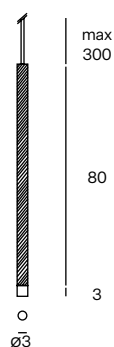

TØB TWIST 80

Suspension

1,50 - NET 1,10 - m³ 0,003

FRONTE LUMINOSA LIGHT SOURCE	DRIVER ELETTRONICO ELECTRONIC DRIVER	FINITURE FINISHES	CODICE CODE	EURO (IVA escl.) EURO (VAT excl.)
1x5W 540lm 2700K CRI>90	Not included	150 Chrome 153 Polished Brass 157 Black Nickel	TB80T15027 TB80T15327 TB80T15727	255,00 245,00 270,00
1x5W 600lm 3000K CRI>90	Not included	150 Chrome 153 Polished Brass 157 Black Nickel	TB80T150 TB80T153 TB80T157	255,00 245,00 270,00

Classe I IP20

Rosoni e Driver non incluso - Ceiling Roses and Driver not included