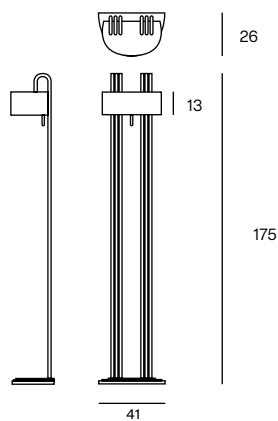

TMB 11

Floor

24,90 - NET 21,70 - m³ 0,291

FRONTE LUMINOSA LIGHT SOURCE	DRIVER ELETTRONICO ELECTRONIC DRIVER	FINITURE FINISHES	CODICE CODE	EURO (IVA escl.) EURO (VAT excl.)
34W+15W 4100lm 3000K CRI>90	Dimmer integrated on the structure	152 Satin Brass 175 Painted Bronze	TMB11152 TMB11175	2.215,00 1.480,00

Classe II IP20

TØB LINE 30

Suspension

1,50 - NET 1,10 - m³ 0,003

FRONTE LUMINOSA LIGHT SOURCE	DRIVER ELETTRONICO ELECTRONIC DRIVER	FINITURE FINISHES	CODICE CODE	EURO (IVA escl.) EURO (VAT excl.)
1x5W 540lm 2700K CRI>90	Not included	150 Chrome 153 Polished Brass 157 Black Nickel	TB30L15027 TB30L15327 TB30L15727	210,00 195,00 220,00
1x5W 600lm 3000K CRI>90	Not included	150 Chrome 153 Polished Brass 157 Black Nickel	TB30L150 TB30L153 TB30L157	210,00 195,00 220,00

Classe II IP20

Rosoni e Driver non incluso - Ceiling Roses and Driver not included

TØB LINE 50

Suspension

1,50 - NET 1,10 - m³ 0,003

FRONTE LUMINOSA LIGHT SOURCE	DRIVER ELETTRONICO ELECTRONIC DRIVER	FINITURE FINISHES	CODICE CODE	EURO (IVA escl.) EURO (VAT excl.)
1x5W 540lm 2700K CRI>90	Not included	150 Chrome 153 Polished Brass 157 Black Nickel	TB50L15027 TB50L15327 TB50L15727	230,00 220,00 240,00
1x5W 600lm 3000K CRI>90	Not included	150 Chrome 153 Polished Brass 157 Black Nickel	TB50L150 TB50L153 TB50L157	230,00 220,00 240,00

Classe II IP20

Rosoni e Driver non incluso - Ceiling Roses and Driver not included

TØB LINE 80

Suspension

1,50 - NET 1,10 - m³ 0,003

FRONTE LUMINOSA LIGHT SOURCE	DRIVER ELETTRONICO ELECTRONIC DRIVER	FINITURE FINISHES	CODICE CODE	EURO (IVA escl.) EURO (VAT excl.)
1x5W 540lm 2700K CRI>90	Not included	150 Chrome 153 Polished Brass 157 Black Nickel	TB80L15027 TB80L15327 TB80L15727	255,00 245,00 270,00
1x5W 600lm 3000K CRI>90	Not included	150 Chrome 153 Polished Brass 157 Black Nickel	TB80L150 TB80L153 TB80L157	255,00 245,00 270,00

Classe II IP20

Rosoni e Driver non incluso - Ceiling Roses and Driver not included