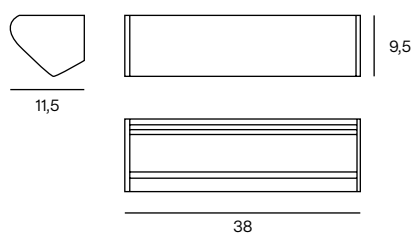

GILLES L

Wall

3,70 - NET 2,70 - m³ 0,010

FRONTE LUMINOSA LIGHT SOURCE	DRIVER ELETTRONICO ELECTRONIC DRIVER	FINITURE FINISHES	CODICE CODE	EURO (IVA escl.) EURO (VAT excl.)
45W+15W 7200lm 2700K CRI>90	Dimmable TRIAC	103 Black FT 105 White FT 115R Sand Grey FT 164 Painted Gold	GIL103L2 GIL105L2 GIL115RL2 GIL164L2	435,00 435,00 435,00 505,00
45W+15W 7200lm 3000K CRI>90	Dimmable TRIAC	103 Black FT 105 White FT 115R Sand Grey FT 164 Painted Gold	GIL103L3 GIL105L3 GIL115RL3 GIL164L3	435,00 435,00 435,00 505,00

Classe I IP20