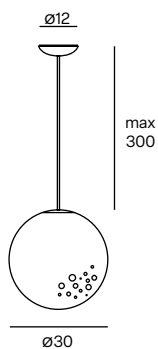

ICELIGHT 30

Suspension

2,25 - NET 2,00 - m³ 0,030

FRONTE LUMINOSA LIGHT SOURCE	DRIVER ELETTRONICO ELECTRONIC DRIVER	FINITURE FINISHES	CODICE CODE	EURO (IVA escl.) EURO (VAT excl.)
1xE27 Lampadina non inclusa - Bulb not included	Dimmable according to bulb	ABS White	IL30	215,00

IP20

Rosoni pag. 44 - Ceiling roses pag. 44