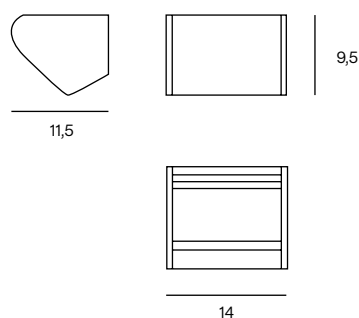

GILLES S

Wall

1,40 - NET 1,10 - m³ 0,010

FRONTE LUMINOSA LIGHT SOURCE	DRIVER ELETTRONICO ELECTRONIC DRIVER	FINITURE FINISHES	CODICE CODE	EURO (IVA escl.) EURO (VAT excl.)
15W+5W 2400lm 2700K CRI>90	Dimmable TRIAC	103 Black FT 105 White FT 115R Sand Grey FT 164 Painted Gold	GIL103S2 GIL105S2 GIL115RS2 GIL164S2	235,00 235,00 235,00 275,00
15W+5W 2400lm 3000K CRI>90	Dimmable TRIAC	103 Black FT 105 White FT 115R Sand Grey FT 164 Painted Gold	GIL103S3 GIL105S3 GIL115RS3 GIL164S3	235,00 235,00 235,00 275,00