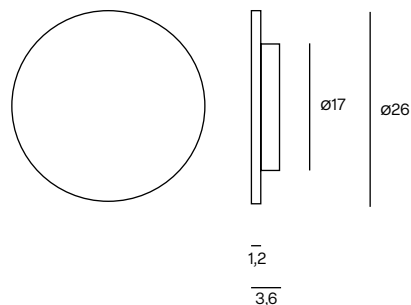

BRAWALL L

Wall

1,60 - NET 1,20 - m² 0,010

FRONTE LUMINOSA LIGHT SOURCE	DRIVER ELETTRONICO ELECTRONIC DRIVER	FINITURE FINISHES	CODICE CODE	EURO (IVA escl.) EURO (VAT excl.)
18W 1264lm 2700K CRI>90	ON-OFF	103 Black FT 105 White FT 115R Sand Grey FT 126 Sage Green FT 164 Painted Gold 175 Painted Bronze	BRAW103L27 BRAW105L27 BRAW115RL27 BRAW126L27 BRAW164L27 BRAW175L27	190,00 190,00 190,00 190,00 220,00 220,00
18W 1264lm 3000K CRI>90	ON-OFF	103 Black FT 105 White FT 115R Sand Grey FT 126 Sage Green FT 164 Painted Gold 175 Painted Bronze	BRAW103L BRAW105L BRAW115RL BRAW126L BRAW164L BRAW175L	190,00 190,00 190,00 190,00 220,00 220,00

Classe II P20

Foglia Oro o Argento su richiesta - Gold or Silver Foil on request

C