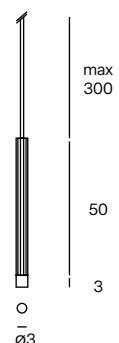

TØB STRIPES 50

Suspension

1,50 - NET 1,10 - m³ 0,003

FRONTE LUMINOSA LIGHT SOURCE	DRIVER ELETTRONICO ELECTRONIC DRIVER	FINITURE FINISHES	CODICE CODE	EURO (IVA escl.) EURO (VAT excl.)
1x5W 540lm 2700K CRI>90	Not included	150 Chrome 153 Polished Brass 157 Black Nickel	TB50S15027 TB50S15327 TB50S15727	230,00 220,00 240,00
1x5W 600lm 3000K CRI>90	Not included	150 Chrome 153 Polished Brass 157 Black Nickel	TB50S150 TB50S153 TB50S157	230,00 220,00 240,00

Classe II IP20

Rosoni e Driver non incluso - Ceiling Roses and Driver not included