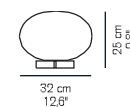

CODICE/CODE	SORGENTI/BULBS	MATERIALI/MATERIALS	COLORE/COLORS	MARCHI/MARKS
265 (universal dimmer)	1 x max 60 W o/or 15 W (LED) E27	metallo/vetro soffiato metal/blown-glass	ottone satinato/opale lucido satin brass/polished opaline