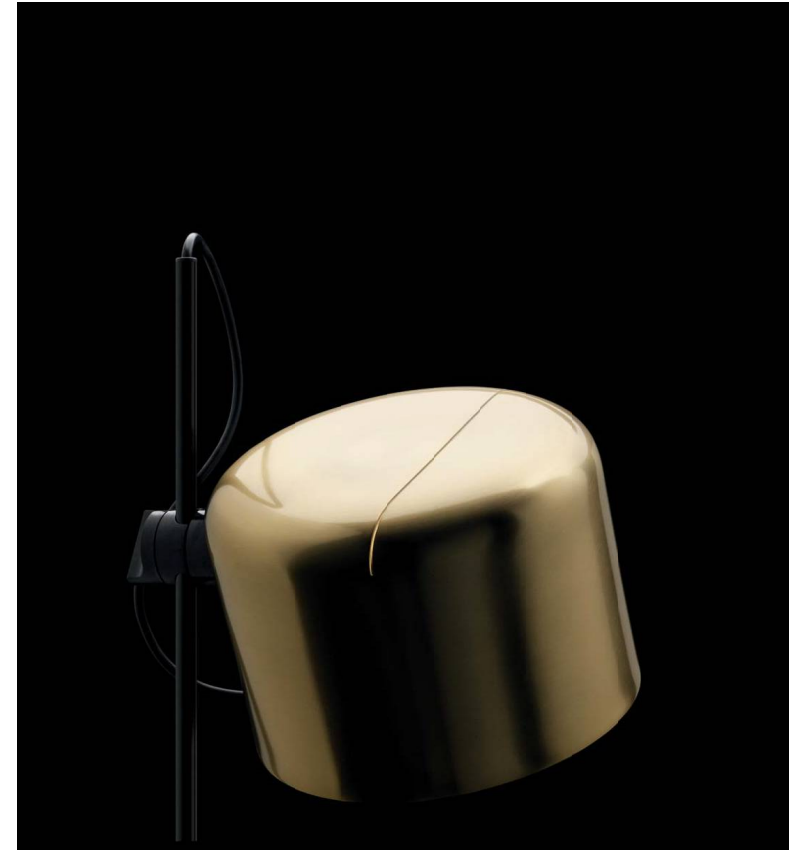

COUPÈ
(Limited Edition)
Joe Colombo
1967