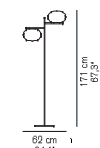

CODICE/CODE	SORGENTI/BULBS	MATERIALI/MATERIALS	COLORE/COLORS	MARCHI/MARKS
382 (universal dimmer)	1 x max 60 W o/or 15 W (LED) E27	metallo/vetro soffiato metal/blown-glass	ottone satinato/opale lucido satin brass/polished opaline	CE
383 (universal dimmer)	2 x max 60 W o/or 15 W (LED) E27	metallo/vetro soffiato metal/blown-glass	ottone satinato/opale lucido satin brass/polished opaline	CE