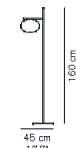

CODICE/CODE	SORGENTI/BULBS	MATERIALI/MATERIALS	COLORE/COLORS	MARCHI/MARKS
382 (universal dimmer)	1 x max 60 W o/or 15 W (LED) E27	metallo/vetro soffiato metal/blown-glass	ottone satinato/opale lucido satin brass/polished opaline	CE
383 (universal dimmer)	2 x max 60 W o/or 15 W (LED) E27	metallo/vetro soffiato metal/blown-glass	ottone satinato/opale lucido satin brass/polished opaline	CE