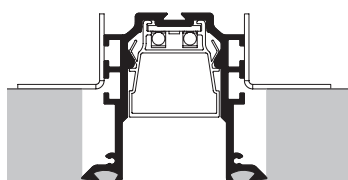

Profilo incasso Trimless profile

BRONX

Studio Tecnico Panzeri 2019

L'estruso è studiato per consentire l'installazione su pannelli in cartongesso di diversi spessori, grazie alla possibilità di posizionare gli elementi di fissaggio su due livelli. La sorgente luminosa è inserita all'interno del diffusore in policarbonato estruso, rimovibile a scatto, permettendo una semplice installazione.

The extrusion is designed to allow installation on plasterboard panels of different thicknesses, thanks to the possibility of positioning the fixing elements on two levels. The light source is inserted inside the extruded polycarbonate diffuser, removable by snap, allowing a simple installation.