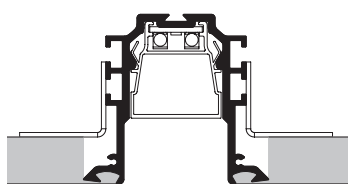

Profilo incasso Trimless profile

BRONX

Studio Tecnico Panzeri 2019

L'estruso è studiato per consentire l'installazione su pannelli in cartongesso di diversi spessori, grazie alla possibilità di posizionare gli elementi di fissaggio su due livelli. La sorgente luminosa è inserita all'interno del diffusore in policarbonato estruso, rimovibile a scatto, permettendo una semplice installazione.

The extrusion is designed to allow installation on plasterboard panels of different thicknesses, thanks to the possibility of positioning the fixing elements on two levels. The light source is inserted inside the extruded polycarbonate diffuser, removable by snap, allowing a simple installation.