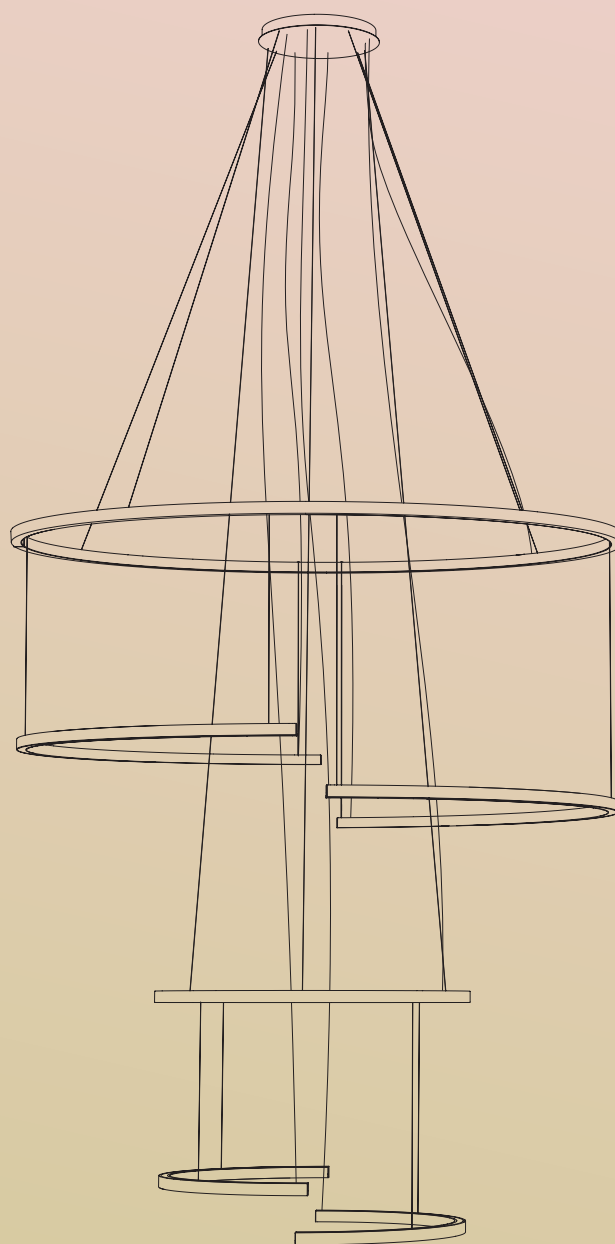

NUOVO ROSONE PER BROOKLYN ROUND

Un unico rosone e tante configurazioni per Brooklyn Round.

A single canopy for many configurations for Brooklyn Round.