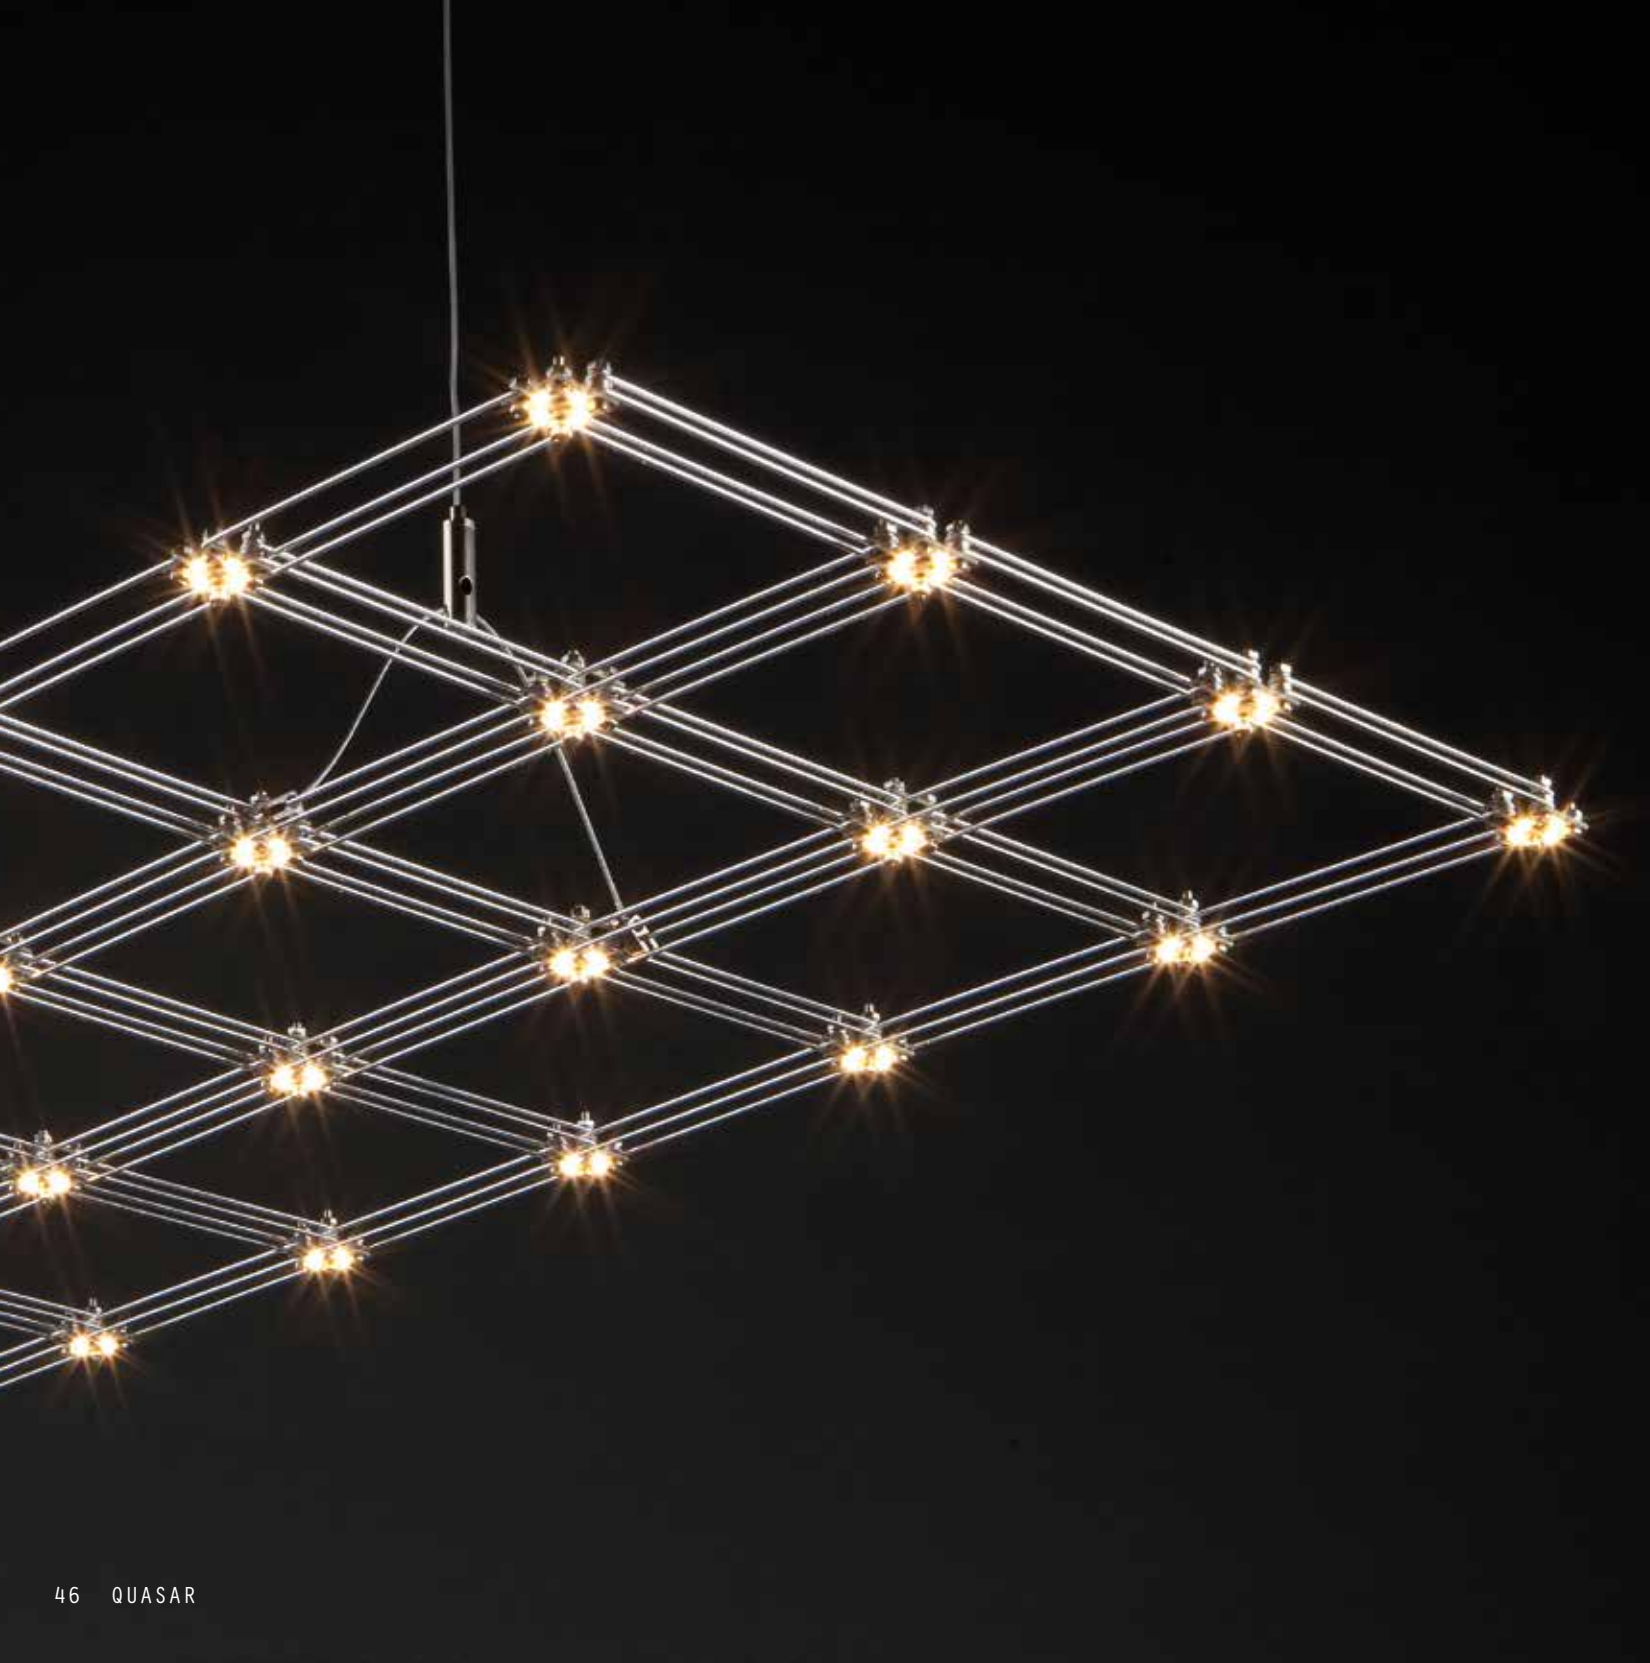

FRAME

DESIGN JAN PAUWELS