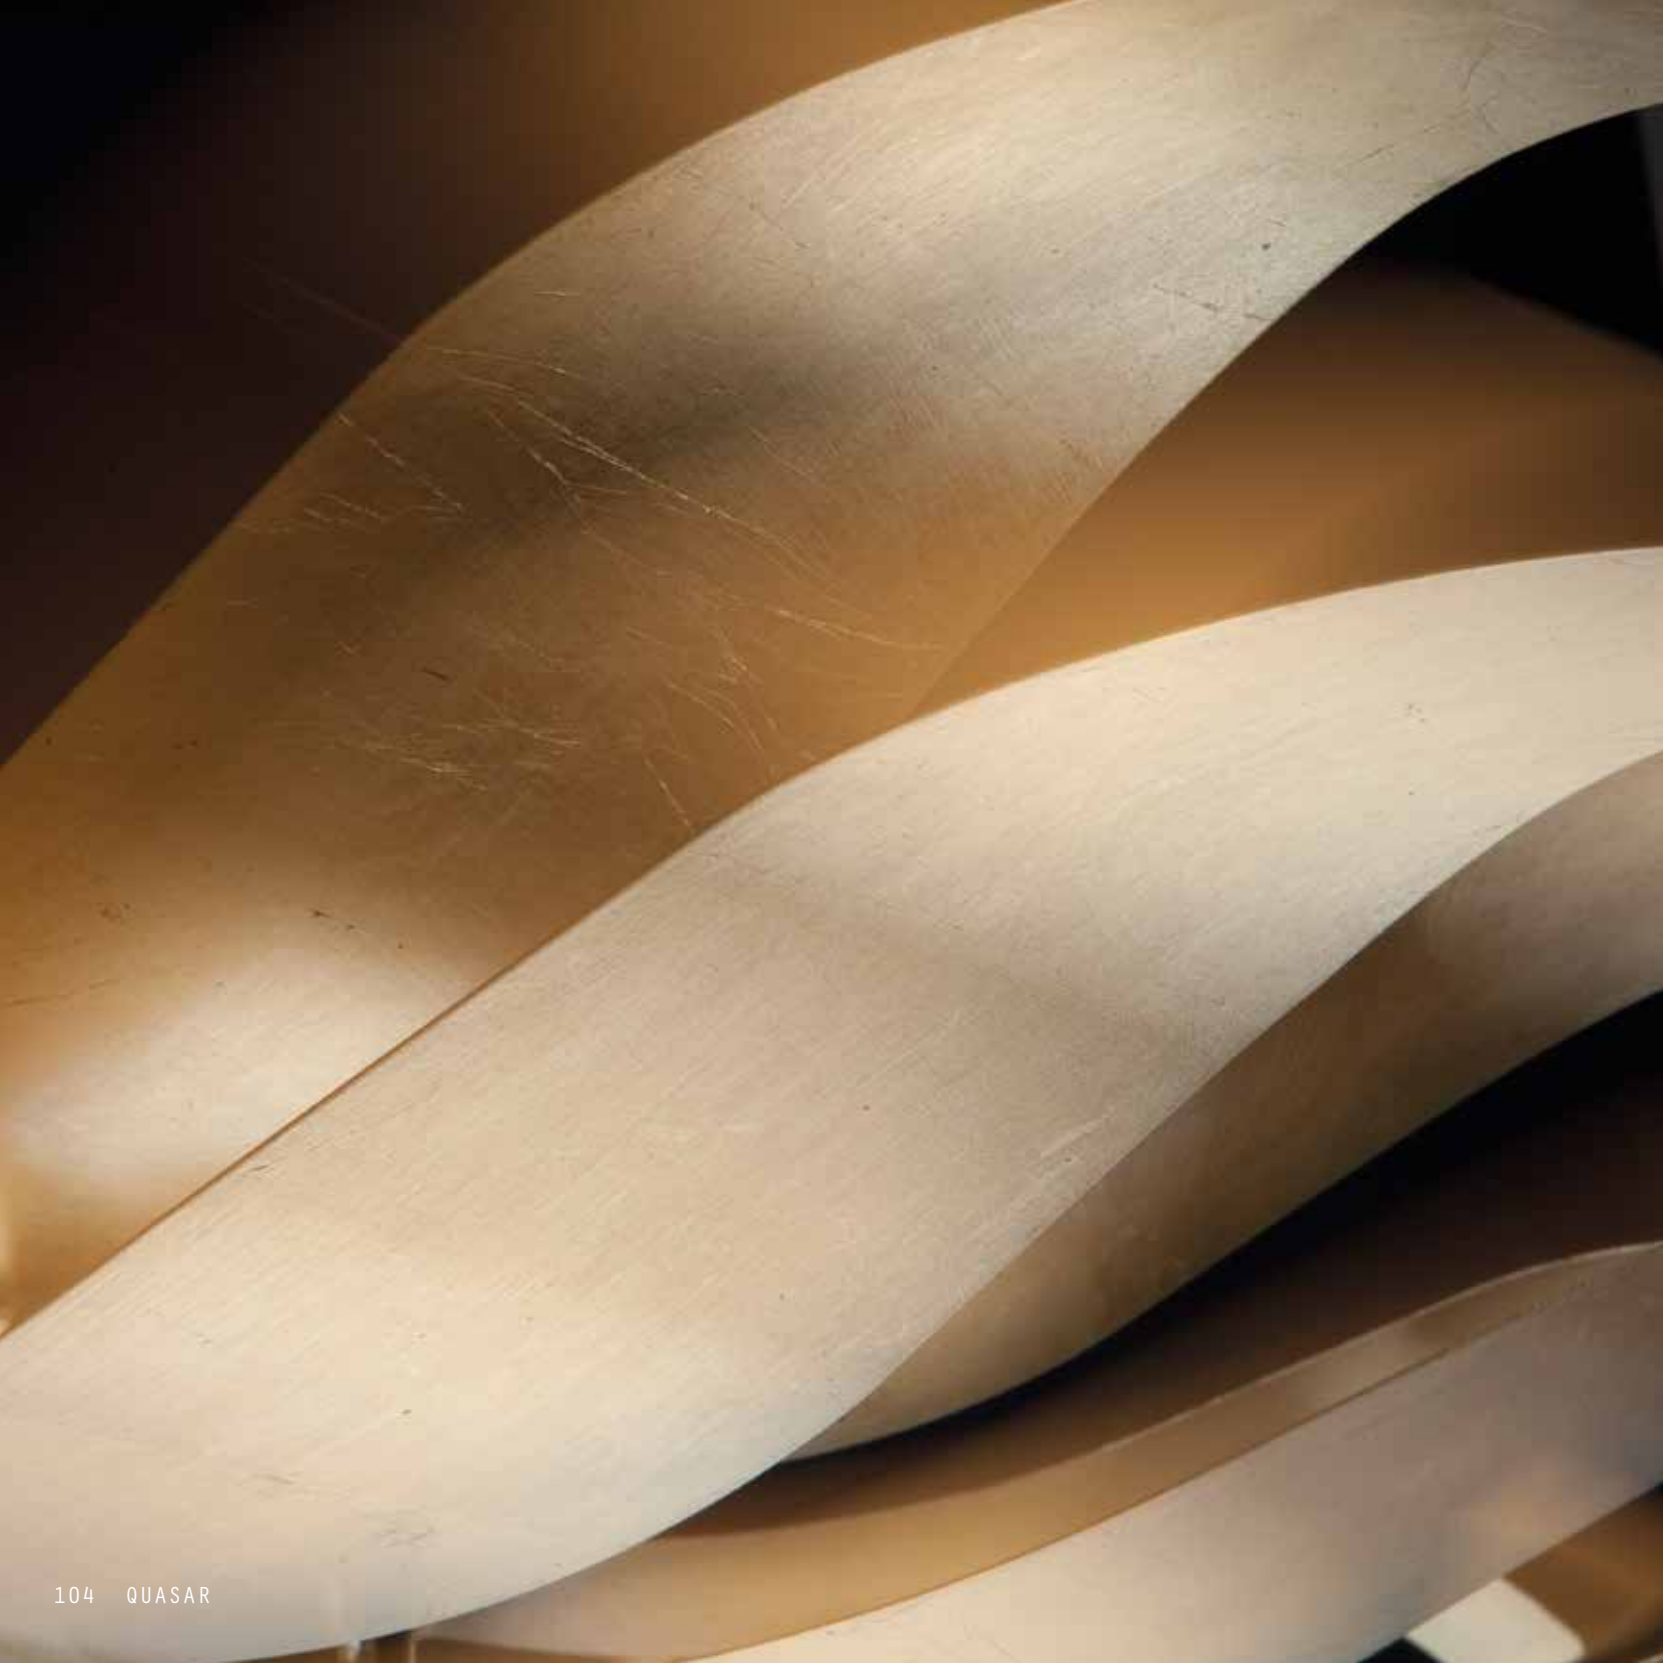

# STILL MOVING

DESIGN EUGENE PAASHUIS

MOVES EVERY 15 SECONDS