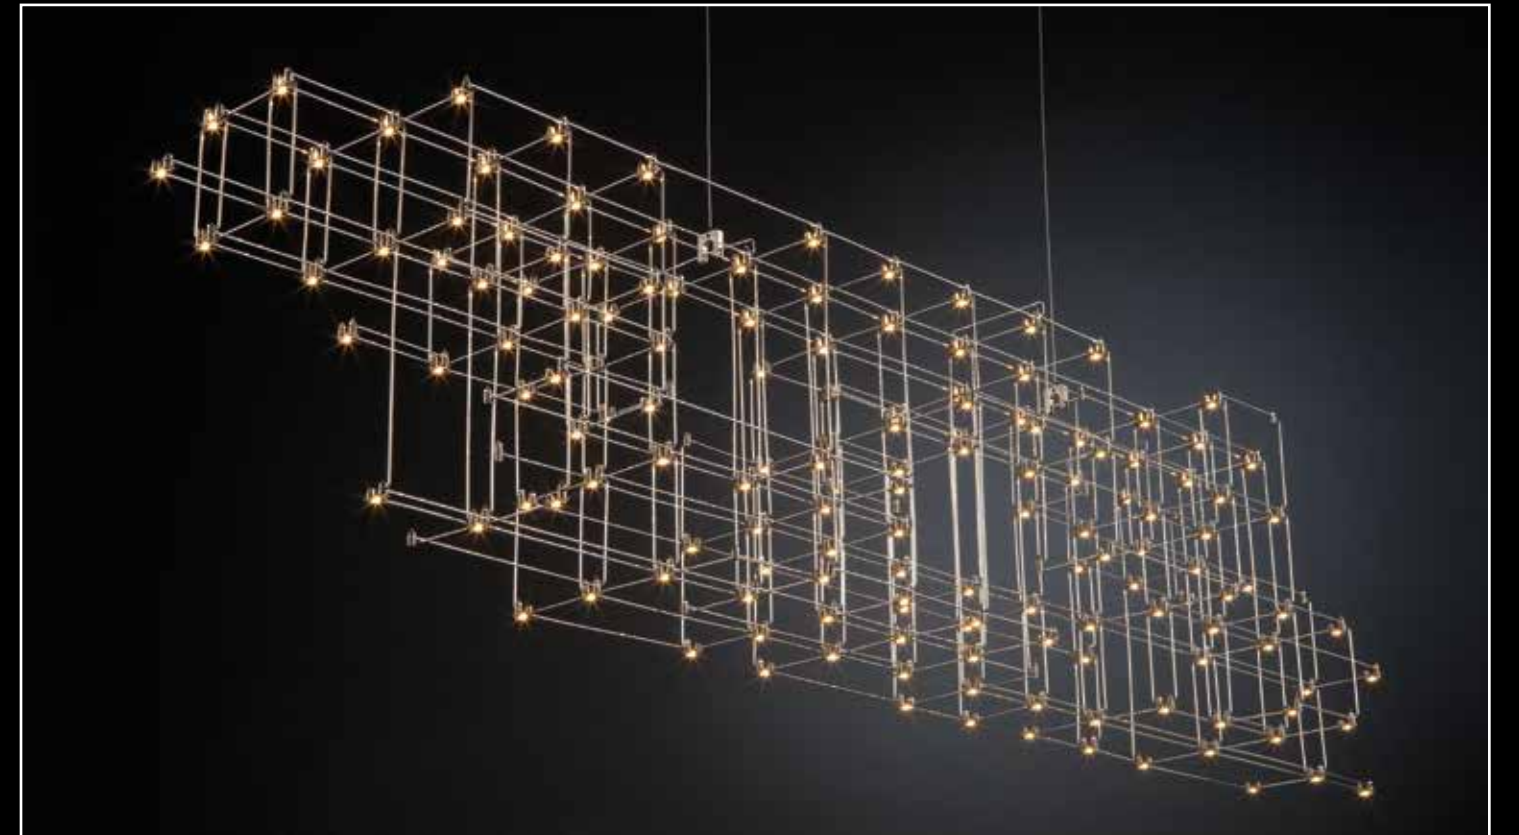

ORION

DESIGN JAN PAUWELS