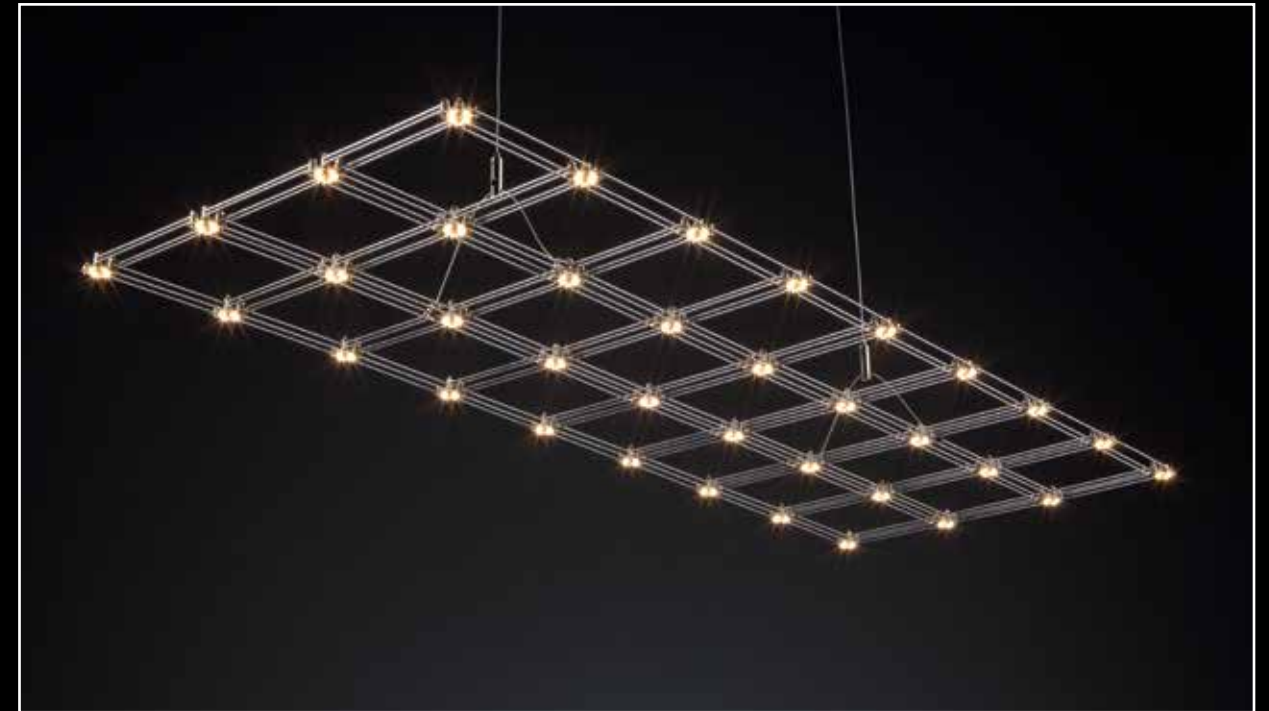

FRAME

DESIGN JAN PAUWELS