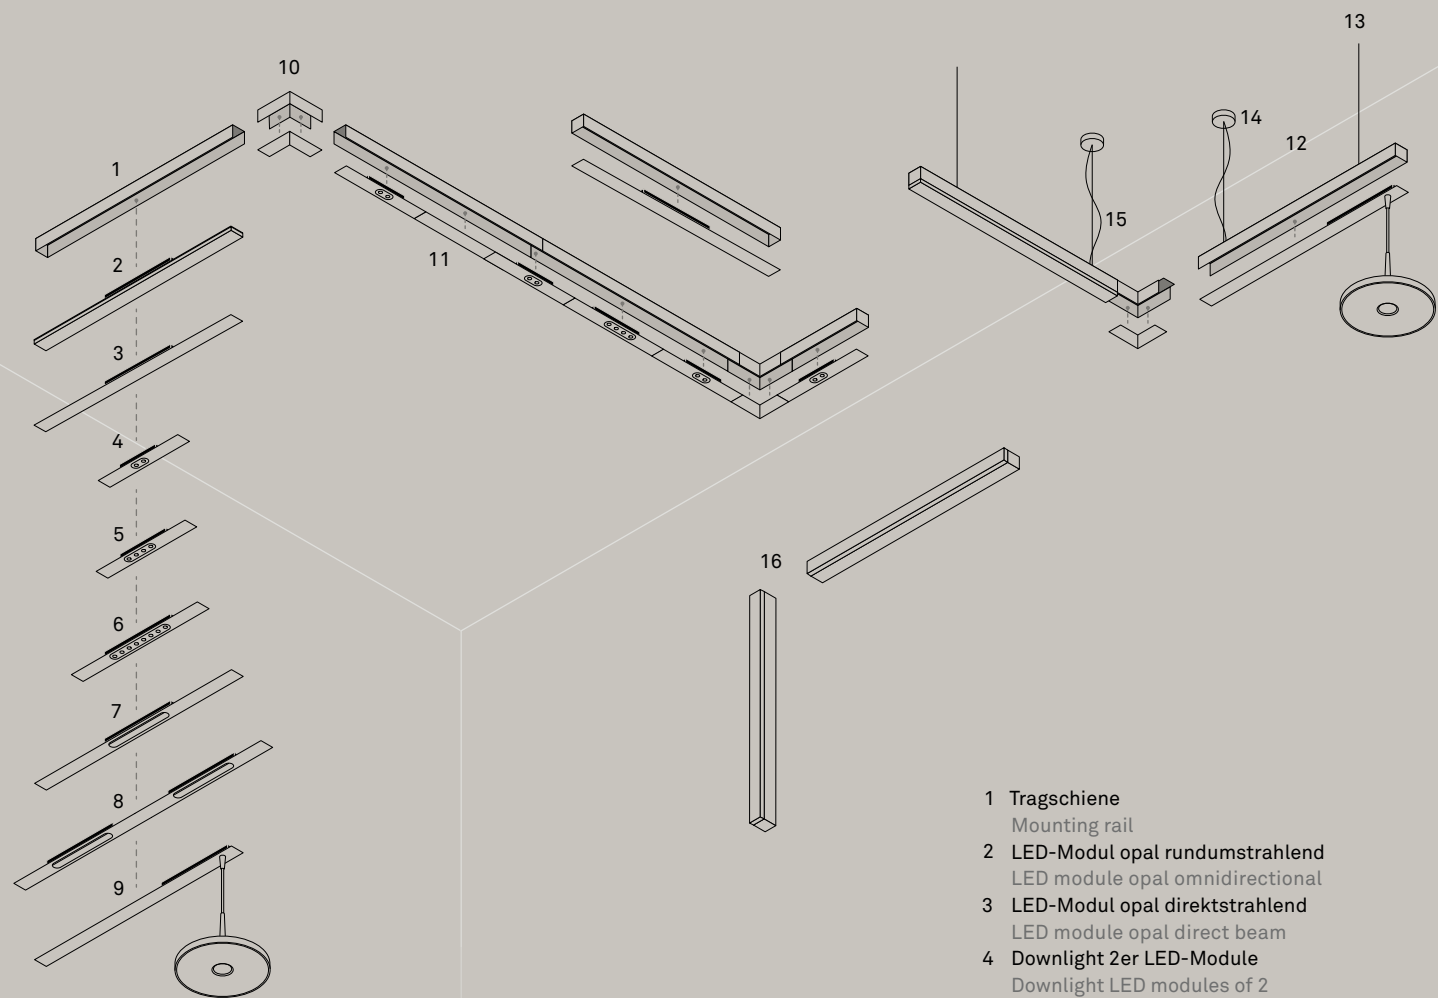

- 1 Tragschiene
Mounting rail
- 2 LED-Modul opal rundumstrahlend
LED module opal omnidirectional
- 3 LED-Modul opal direktstrahlend
LED module opal direct beam
- 4 Downlight 2er LED-Module
Downlight LED modules of 2
- 5 Downlight 4er LED-Module
Downlight LED modules of 4
- 6 Downlight 8er LED-Module
Downlight LED modules of 8
- 7 Wallwasher 8er LED-Module
Wallwasher LED modules of 8
- 8 Wallwasher 2 x 8er LED-Module
Wallwasher LED modules of 2 x 8
- 9 Pendelleuchtenelement
Pendant lamp element
- 10 Eckverbinder
Corner connector
- 11 Blindprofil
Blind profile
- 12 Pendelset
Pendant set
- 13 Stahlseilabhängung
Steel cable suspension
- 14 Baldachin
Canopy
- 15 Anschlusskabel
Connecting cable