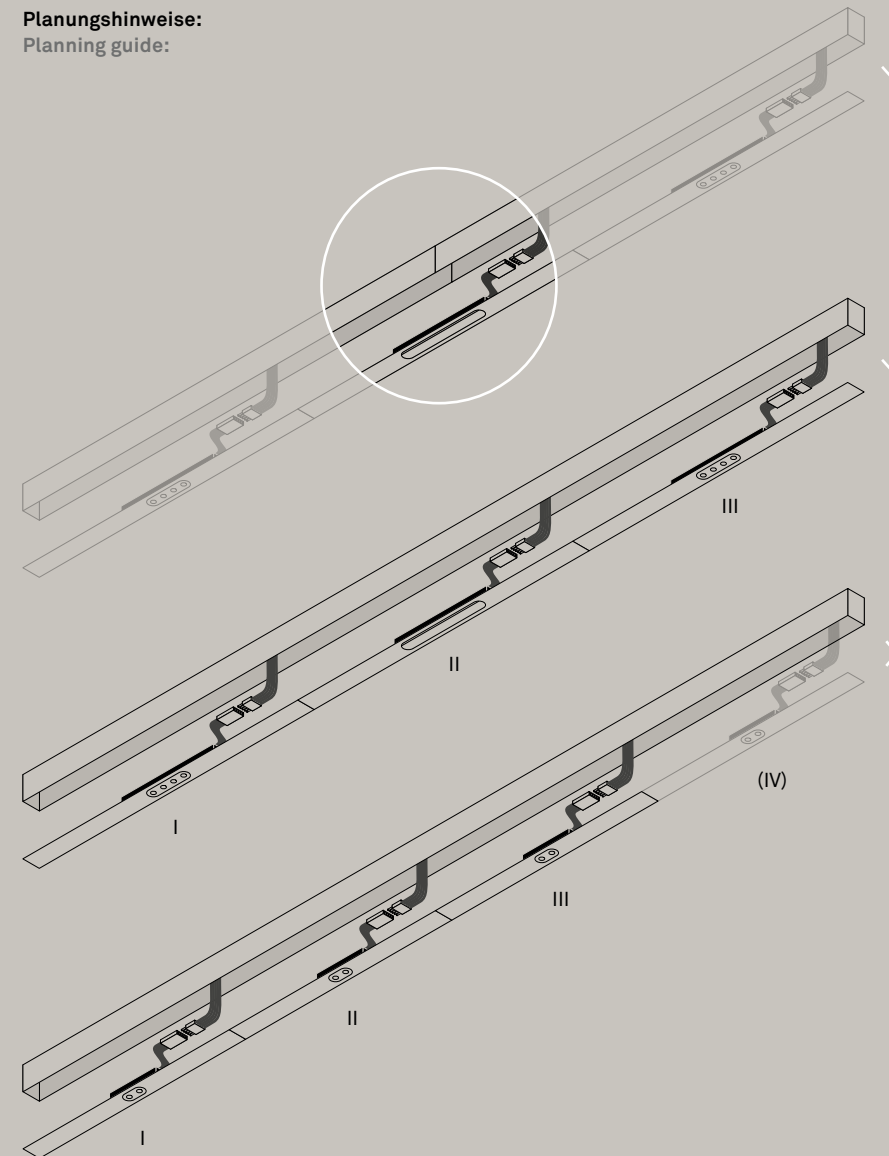

Planungshinweise:
Planning guide:

Alle LED-Module können in den Tragschienen flexibel platziert werden, auch über Stossverbindungen hinweg.
All LED modules can be flexibly placed in the mounting rails, even across mounting rail connections.

Pro Tragschiene lassen sich maximal drei Module platzieren.
A maximum of three modules can be placed per mounting rail.

Mehr als drei Module können bei den Standardtragschienen nicht eingesetzt werden. Auf Anfrage realisieren wir Spezialanfertigungen.
More than three modules can not be placed on the standard mounting rails. On request, we realise special constructions.