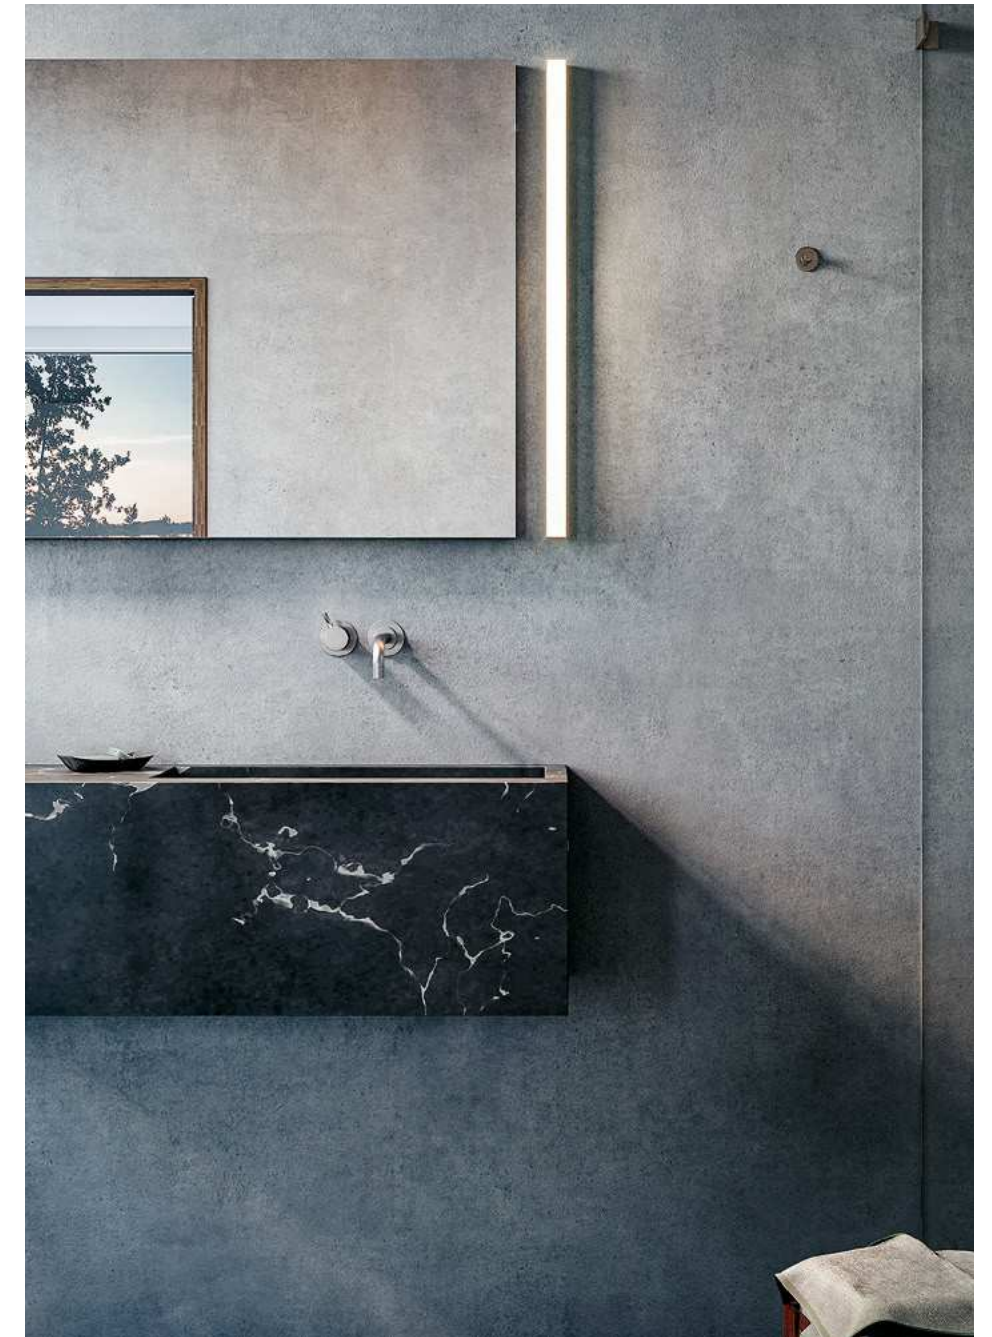

Kombiniertes MILUM Pendel-
leuchtersystem mit Downlight
Modulen, Seite 31 und KIVO
Pendelleuchten
Combined MILUM pendant light
system with downlight modules,
page 31, and KIVO pendant
lamps

MILUM Anbauleuchte mit opalem Diffusor, Seite 27
MILUM mounted lamp with opal diffuser, page 27