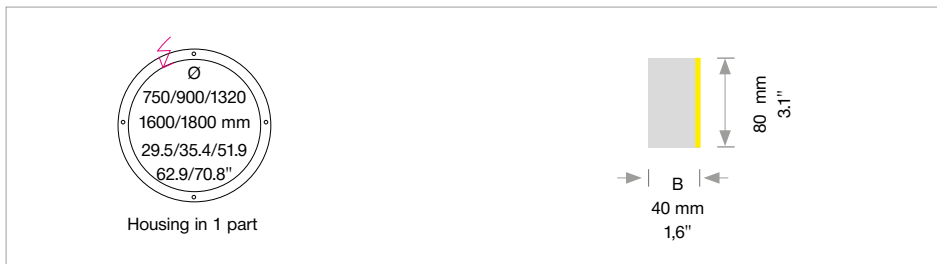

Optional

DALI
CASAMBI
ENOCEAN wireless push button

CIRCOLO LIGHT + ACOUSTIC

Abmaße Ø x H
Size

750 x 80 mm / 29.5 x 3.1"
900 x 80 mm / 35.4 x 3.1"
1.320 x 80 mm / 51.9 x 3.1"
1.600 x 80 mm / 62.9 x 3.1"
1.800 x 80 mm / 70.8 x 3.1"