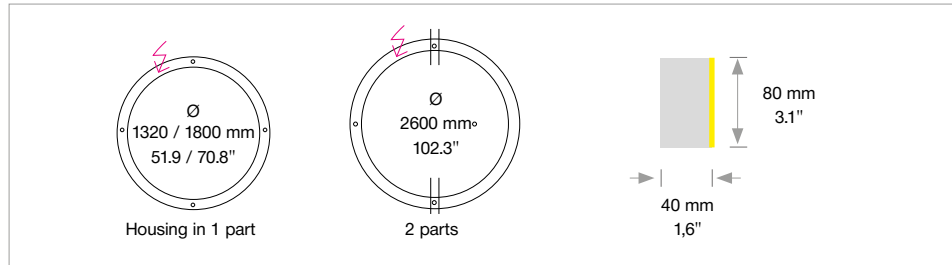

Zuleitung Power Supply Cable

silber - Z70

Dimmung Dimming

Standard
Optional

ohne Dimmung / without dimming
1-10 V
0-10 V
DALI
CASAMBI
ENOCEAN wireless push button

CIRCOLO SELECTION

Abmaße Ø x H
Size

1.320 x 80 mm / 51.9 x 3.1"
1.800 x 80 mm / 70.8 x 3.1"
2.600 x 80 mm / 102.3 x 3.1"