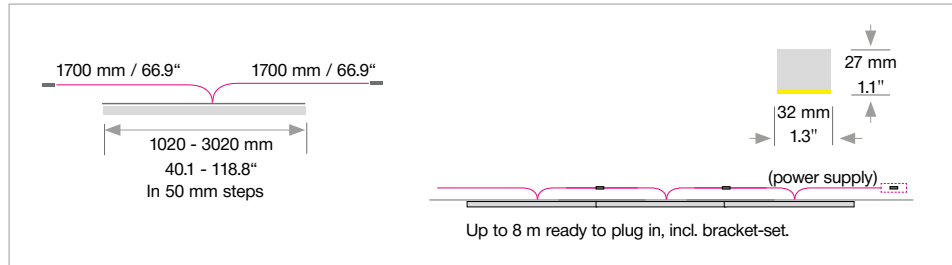

COVE LIGHTING

Abmaße (LxB)
Size

1.020 - 3.020 mm

LED Watt

18 W/m

Lumen¹⁾

1.350 Lumen/m

Artikelnummer
Item No.

1180.30.61.00.21.904.G

Zwischenmaße alle 50mm abstufbar.
Intermediate dimensions every 50mm possible.

LED CRI > 90, 24V

2700, 3000, 4000 K direkt abstrahlend / direct light distribution

Gehäusefarbe

alu natur / anodized - 21
weiß / white RAL 9003 - 12
schwarz / black RAL 9005 - 10

Standard