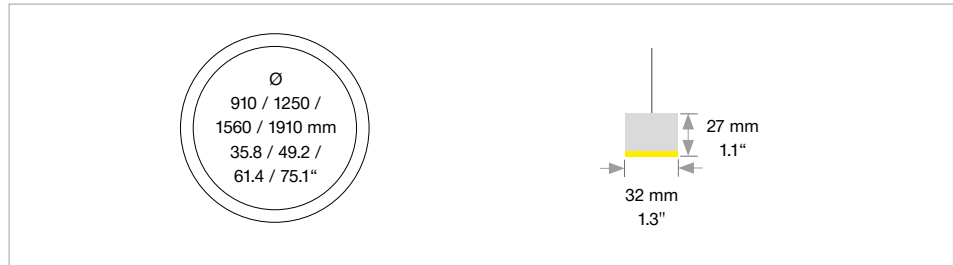

279.00.00.00.00

ROTOLO SELECTION

ROTOLO SELECTION

Abmaße Ø
Size

910 mm / 35.8"
1.250 mm / 49.2"
1.560 mm / 61.4"
1.910 mm / 75.1"

LED Watt

55 W
72 W
82 W
88 W

Lumen ¹⁾