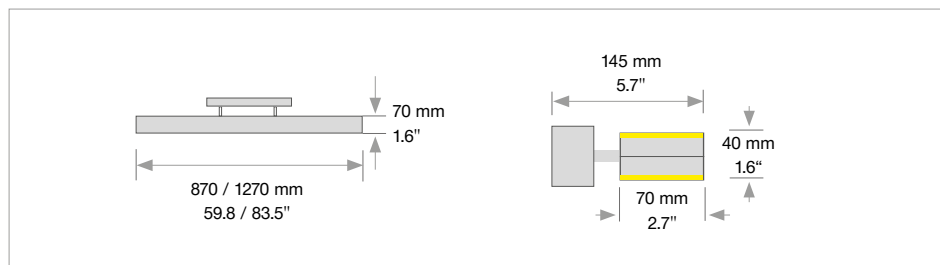

PASSO WALL

DIRECT | INDIRECT

Abmaße (LxB)
Size

870 mm / 59.8"
1.270 mm / 83.5"

LED Watt

20 / 20 W
29 / 29 W

Lumen¹⁾

1.487 / 1.487
2.187 / 2.187