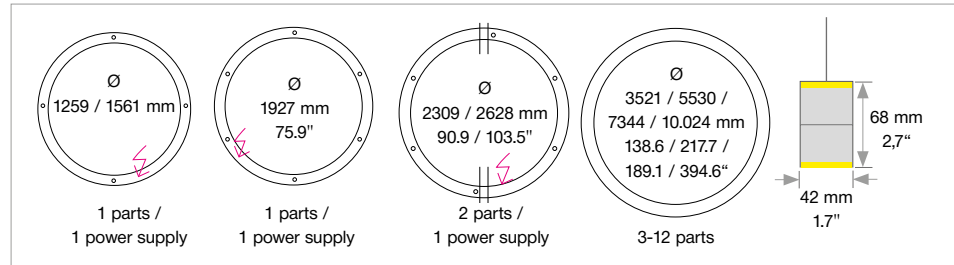

1-10 V
0-10 V
DALI
CASAMBI
ENOCEAN wireless push button

DUETTO

DIRECT | INDIRECT

Abmaße Ø Size

1.259 mm / 49.6"
1.561 mm / 61.5"
1.927 mm / 75.9"
2.309 mm / 90.9"
2.628 mm / 103.5"
3.521 mm / 138.6"
5.530 mm / 217.7"
7.344 mm / 189.1"
10.024 mm / 394.6"