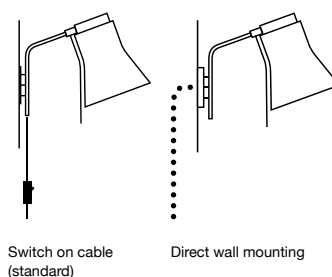

Mounting options