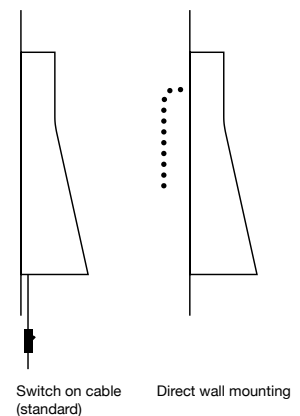

Mounting options