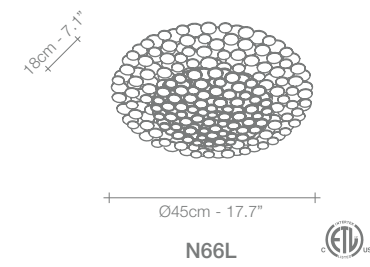

RECOMMENDED BULB	N60S	N62A	N63A	N65L	N66L
230V	G9 LED	9x3,5W	4W	2x4W	6x3,5W	6x3,5W
Dimmable with all systems |						
120V	G9 LED	9x4W	5W	2x5W	6x4W	6x4W
Dimmable with all systems |