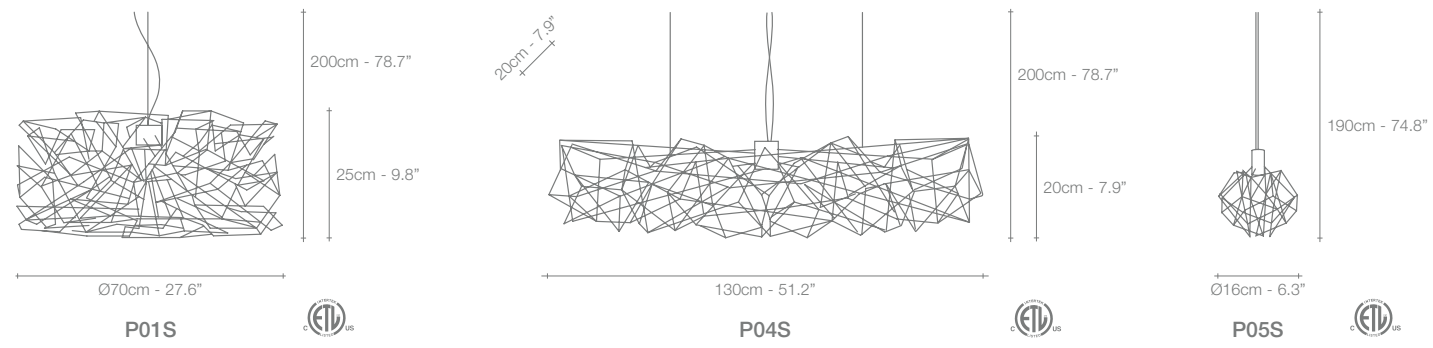

Different dimming options on request, 2700K LED boards on request

Etoile, Twinkling in an *indoor Sky.*

Etoile's intricate network of intersecting nickel lines recalls constellations in a clear night sky. Strategically placed bulbs cast a starry light, twinkling as viewers move around the pendant. Through projecting these complex patterns throughout the room, Etoile casts a heavenly glow in any space. Design Christian Lava.