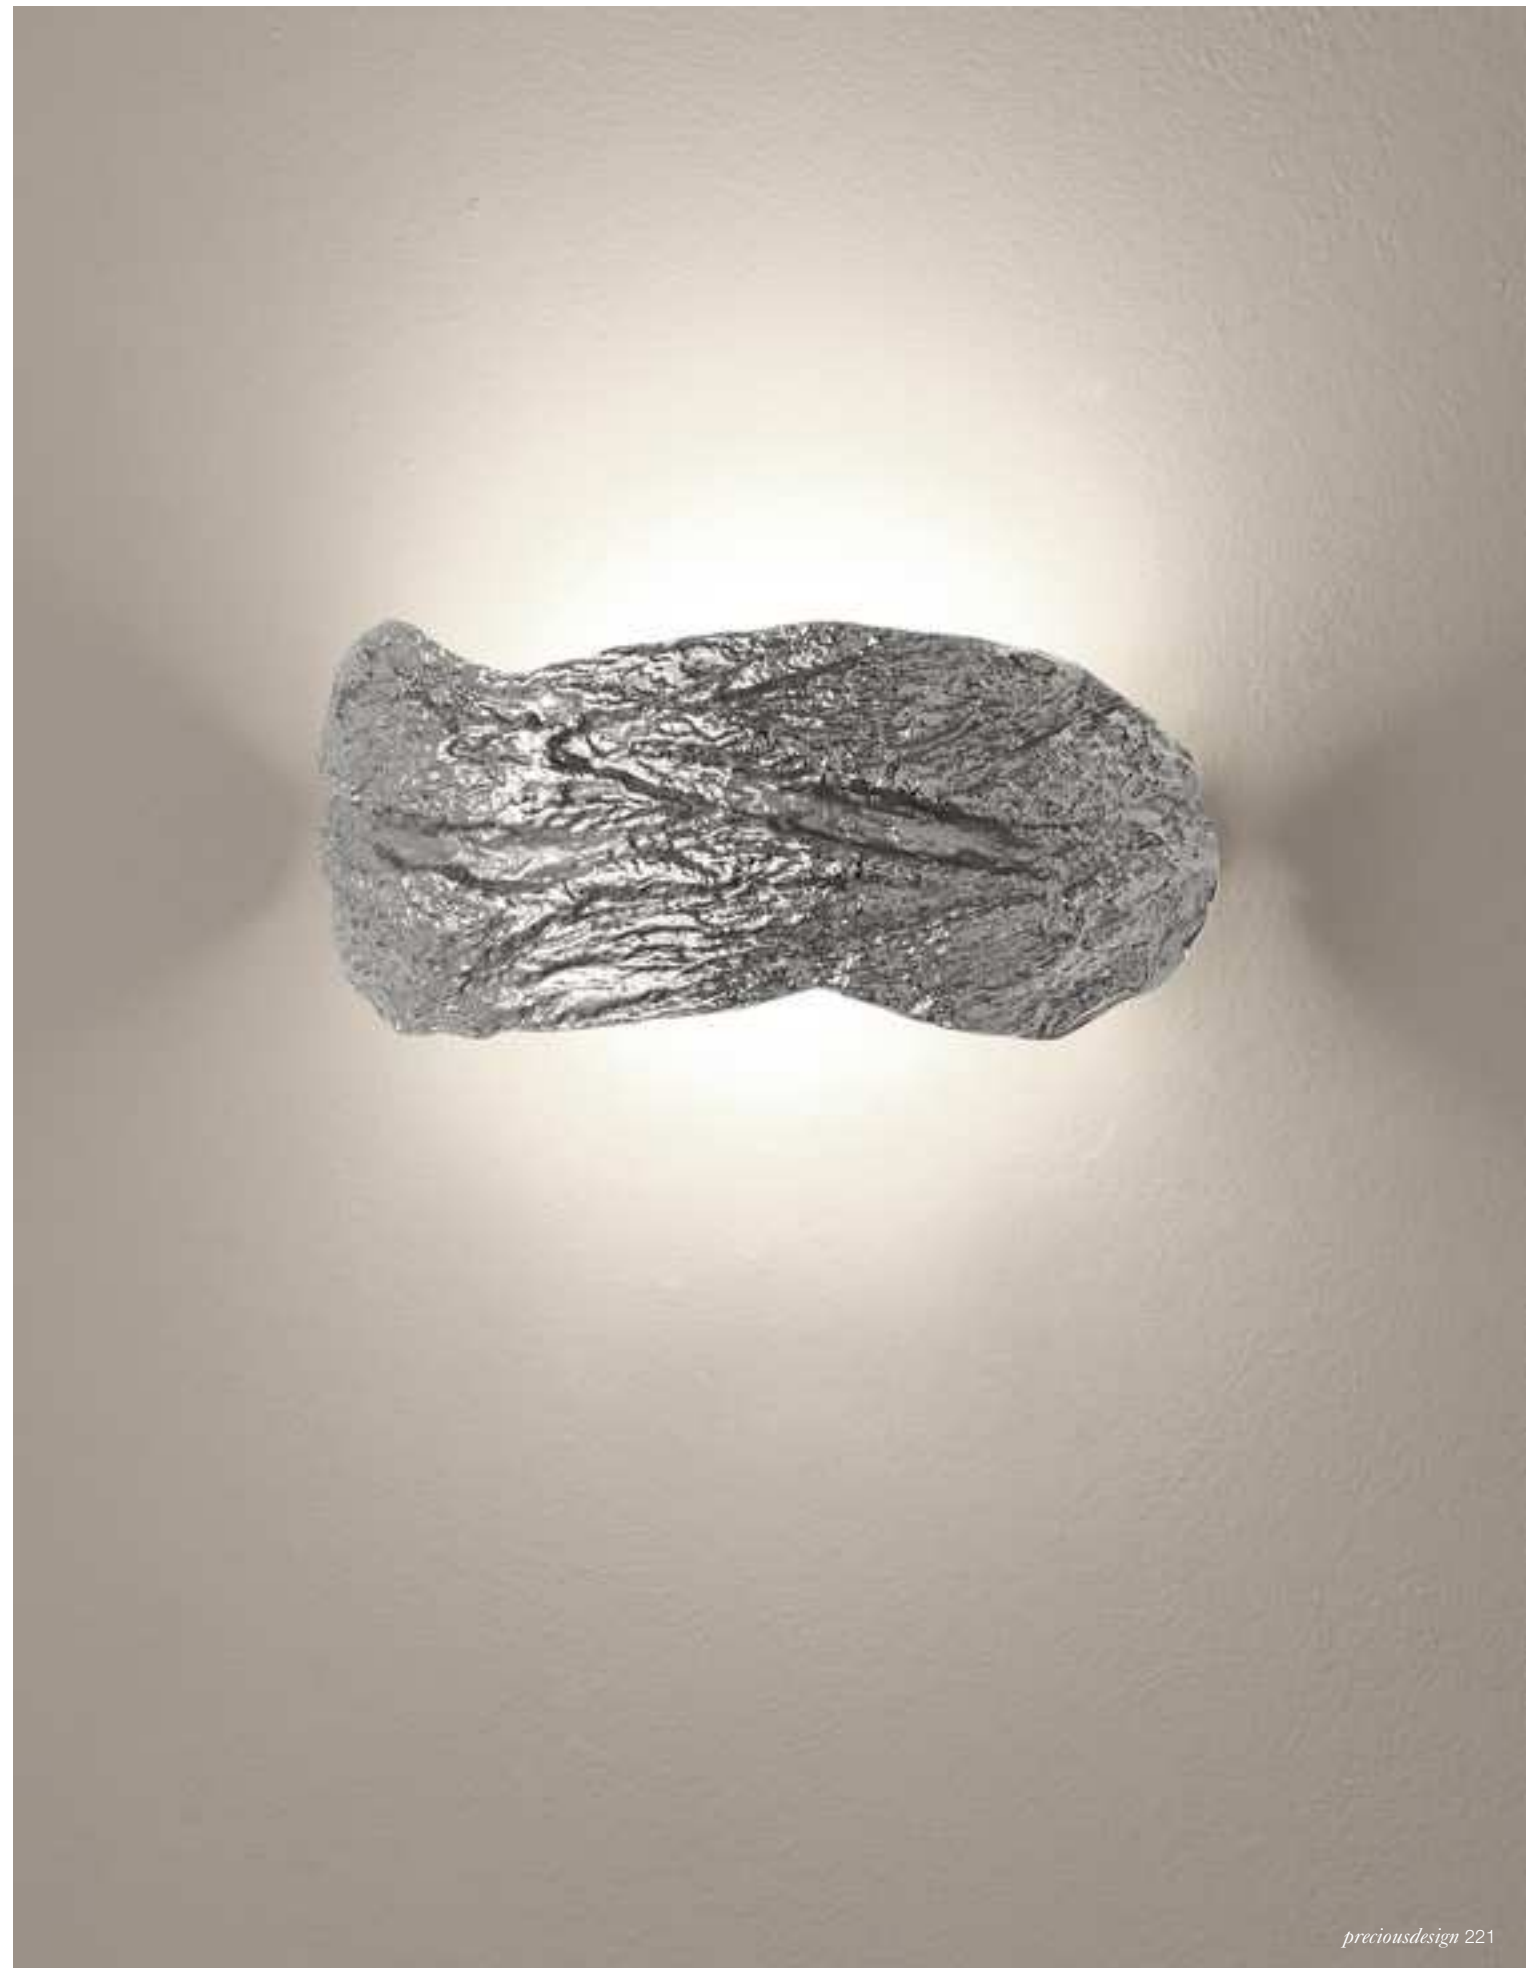

Wabi, Understated *Elegance.*

Influenced by the rustic simplicity of the mulberry tree, Nicolas Terzani set out to create a piece that delivered the same quiet, harmonious elegance. Thus, wabi, available in white, gold-plated or silver-plated finish, which recalls the serenity and balance of its natural inspiration. The texture of wabi harnesses the anomalies of a cortex, resulting in a unique and classic light. Design Nicolas Terzani.