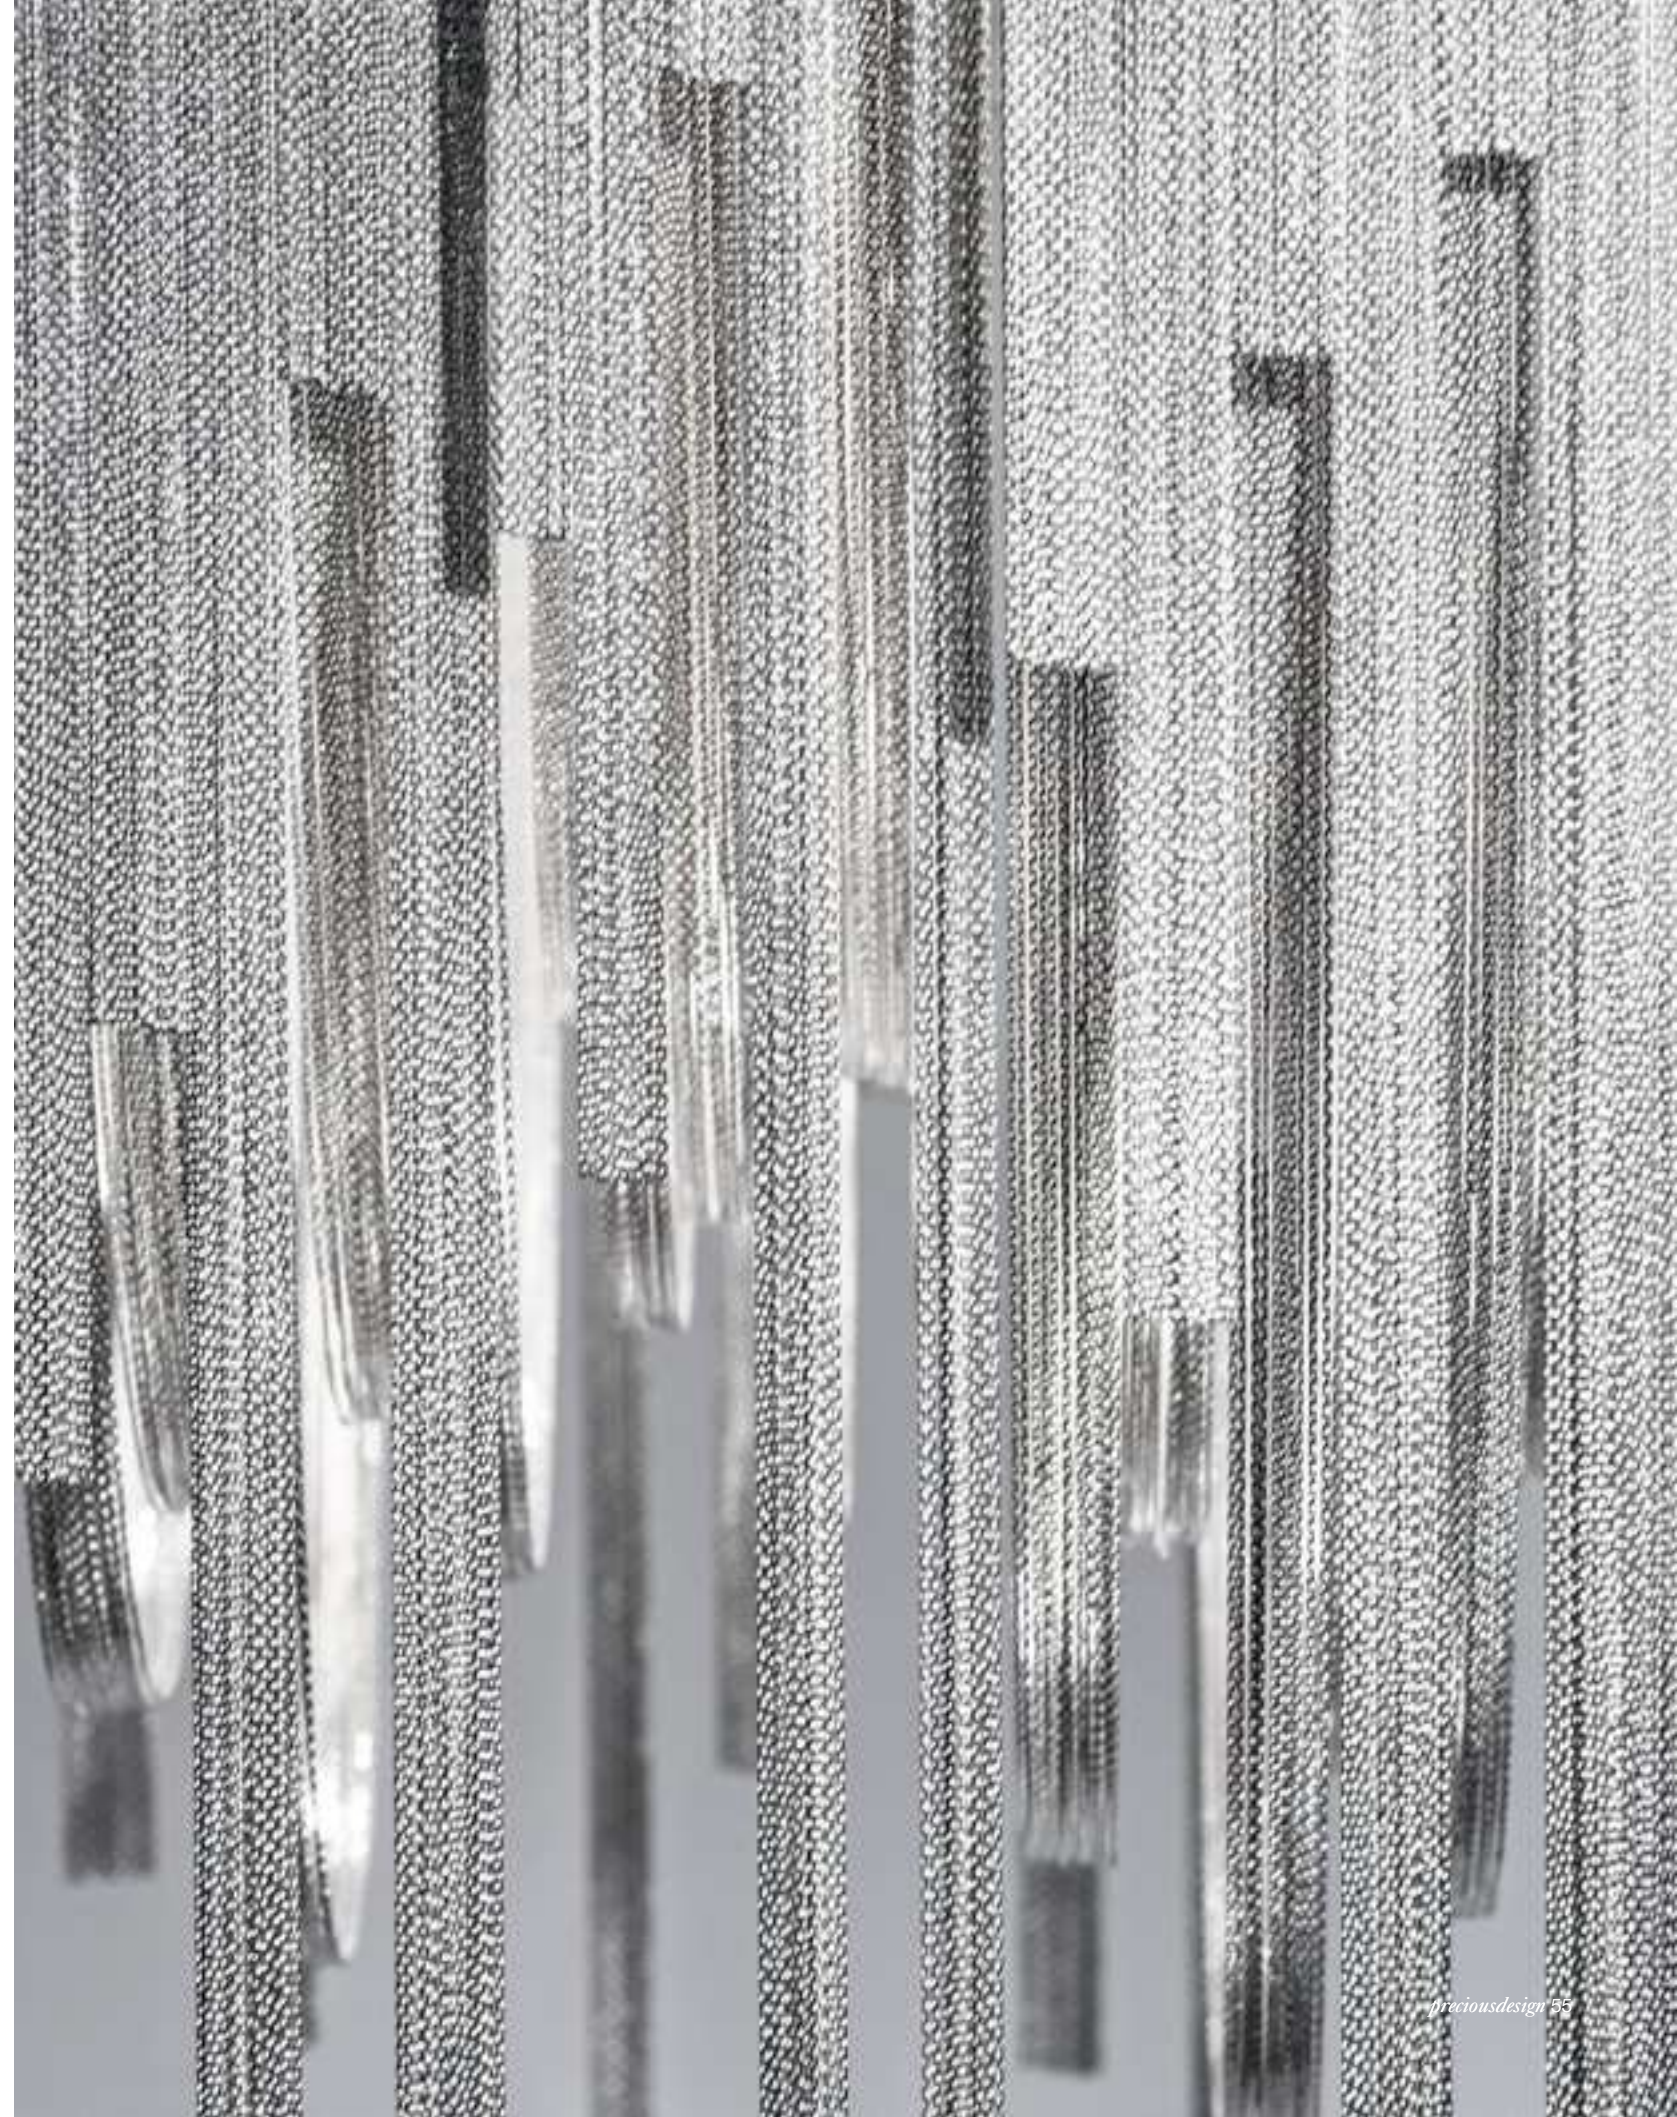

INTEGRATED LED	L60S	L61S	L62S	L63S
230V	LED BOARD 3000K-CRI 90	10x4.5W 5300lm	10x4.5W 5300lm	20x4.5W 10600lm	7x4.5W 3710lm
	Dimmer	1-10V	1-10V	1-10V	1-10V PWM 10-100 Ω
120V	LED BOARD 3000K-CRI 90	10x4.5W 5300lm	10x4.5W 5300lm	20x4.5W 10600lm	7x4.5W 3710lm
	Dimmer	1-10V	1-10V	1-10V	1-10V PWM 10-100 Ω

Different dimming options on request, 2700K LED boards on request