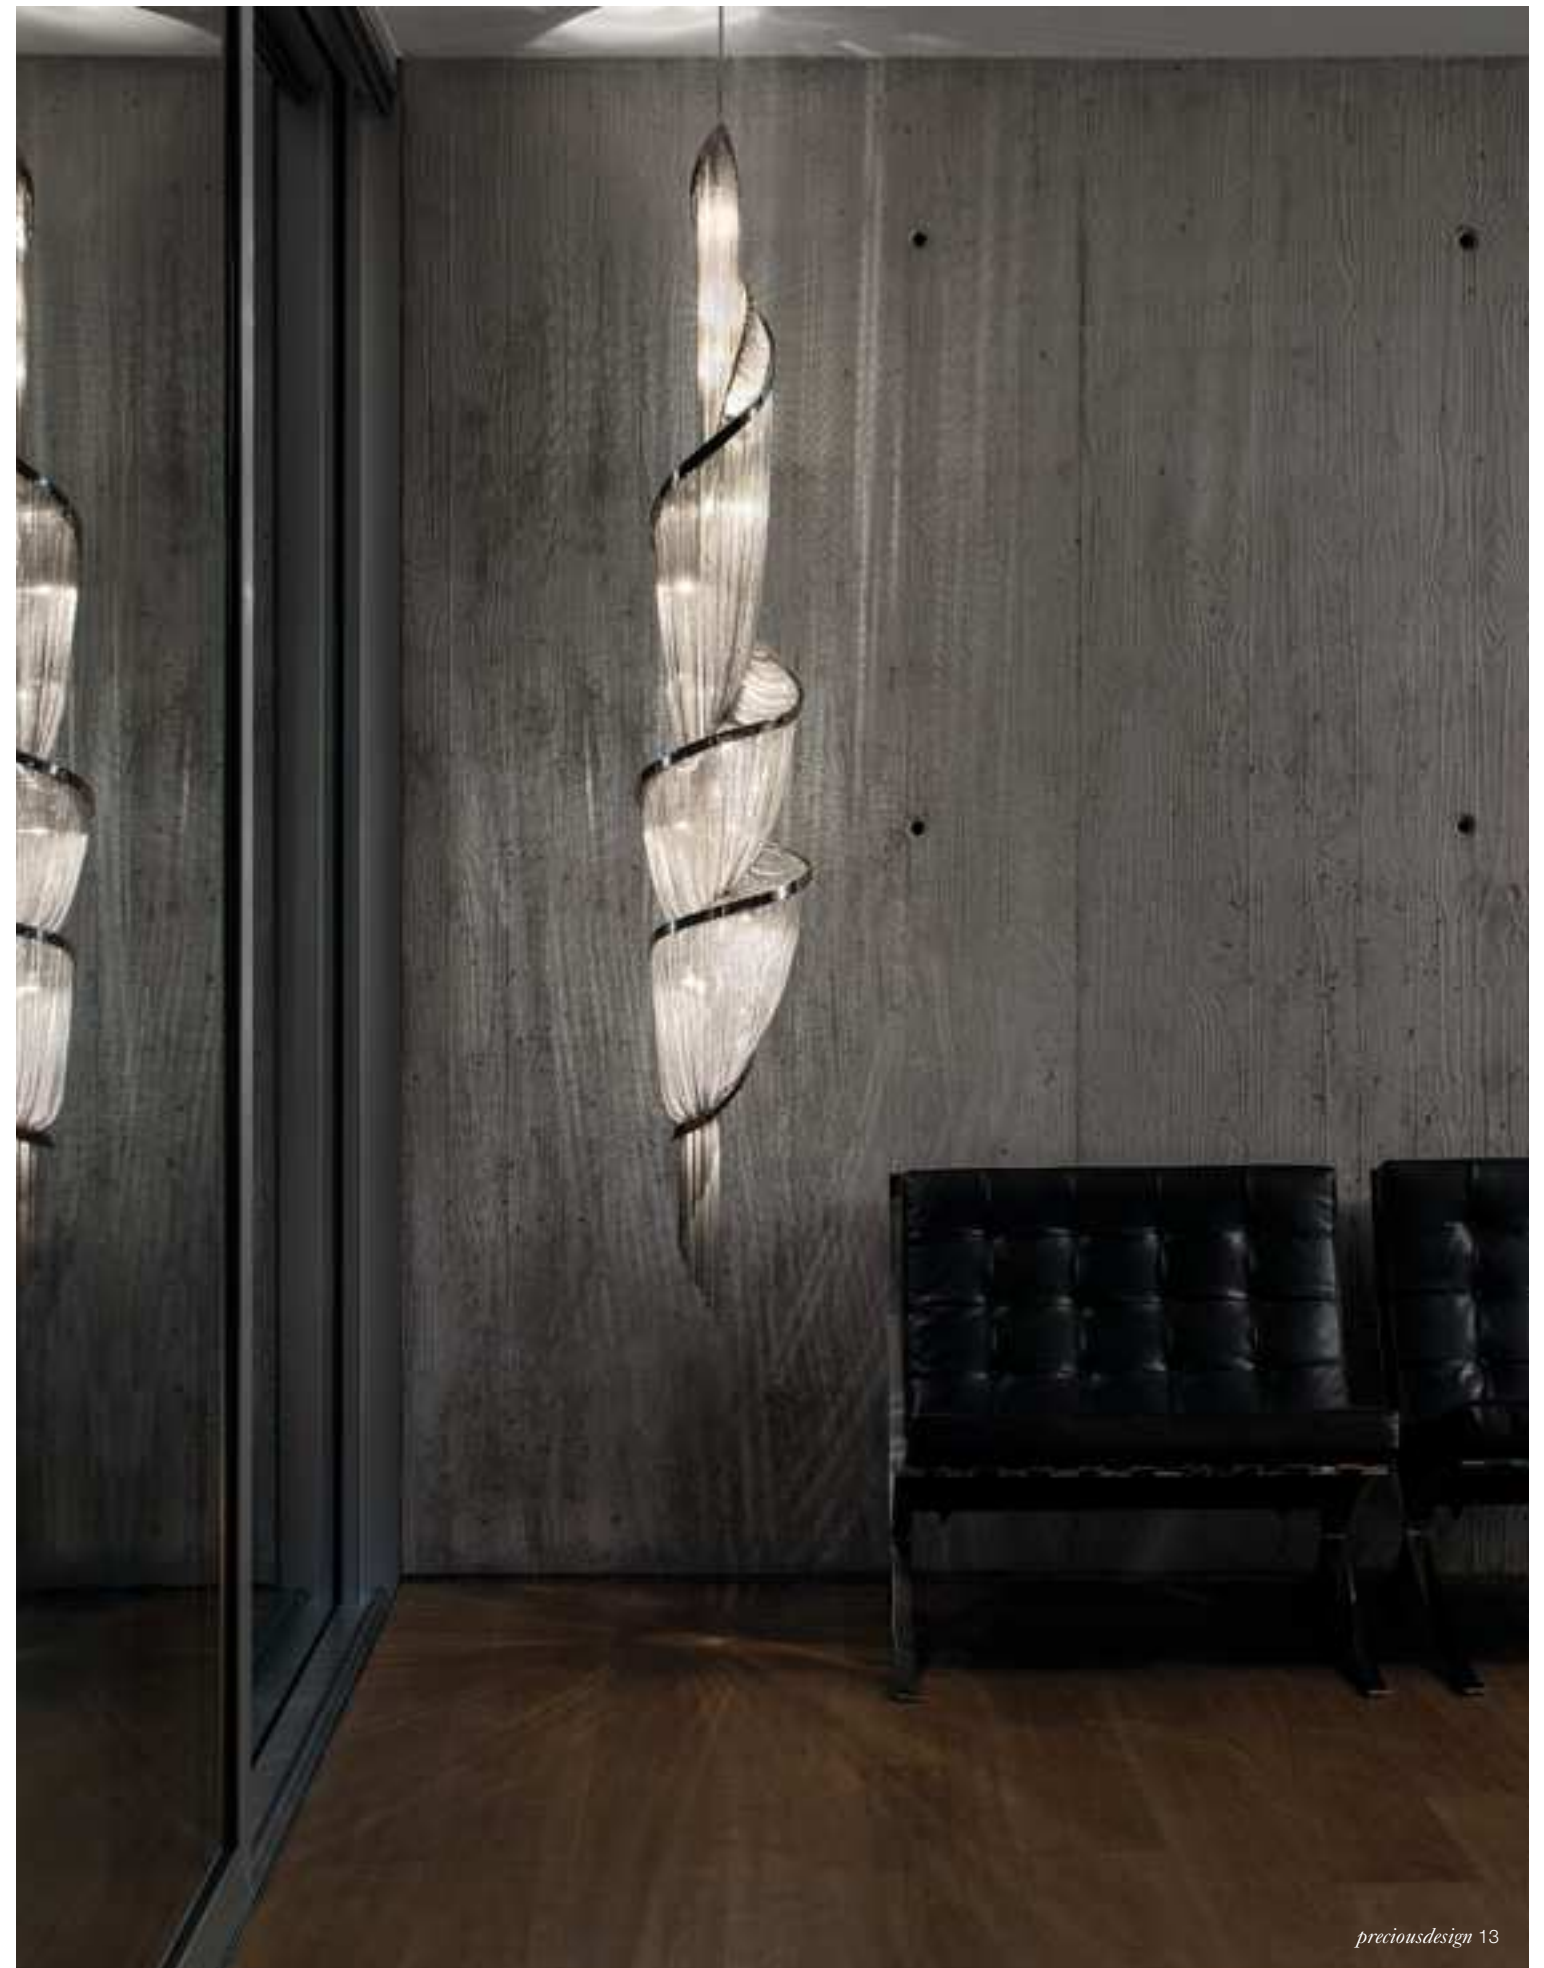

Epoque, Cyclical *Light.*

Epoque is a light sculpture designed to study chiaroscuro and volumes. The result is a modern expression of these Renaissance-era techniques in a stunning chandelier. Composed of curved, organic lines, Epoque's frame is made of flexible and durable brass metal, suspended by nickel metal chains. Two bands of metal, a central elongated section and an external band of wide arcs, allows the light to envelop a room in reflections of soft light. Epoque has attracted attention from those in the design community with discerning tastes. Epoque is available in nickel, black nickel, gold and bronze finish. Design Stefano Papi & Saviz Yaghmai.