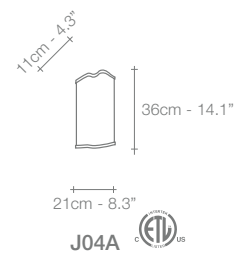

120cm - 47.2"
110cm - 43.3"
95cm - 37.4"

A15S

120cm - 47.2"
79cm - 31.1"
68cm - 26.8"

A14S

100cm - 39.4"
76cm - 29.9"
55cm - 21.7"

A13S

100cm - 39.4"
60cm - 23.6"
50cm - 19.7"

A16S

100cm - 39.4"
48cm - 18.9"
40cm - 15.7"

A17S

100cm - 39.4"
40cm - 15.7"
33cm - 13"

A18S

120cm - 47.2"
70cm - 27.6"
40cm - 15.7"

J01S

53cm - 20.8"

J03A

36cm - 14.1"

J04A

NICKEL

BLACK NICKEL

BRONZE

GOLD

	A13S	A14S	A15S	A16S	A17S	A18S	J01S	J03A	J04A	
RECOMMENDED BULB										
230V	E14 LED	6x6W	8x6W	8x6W	10x6W	10x6W	8x6W	10x6W	4x6W	2x6W
Dimmable with all systems										
120V	E12 LED	6x5.5W	8x5.5W	8x5.5W	10x5.5W	10x5.5W	8x5.5W	10x5.5W	4x5.5W	2x5.5W
Dimmable with all systems										