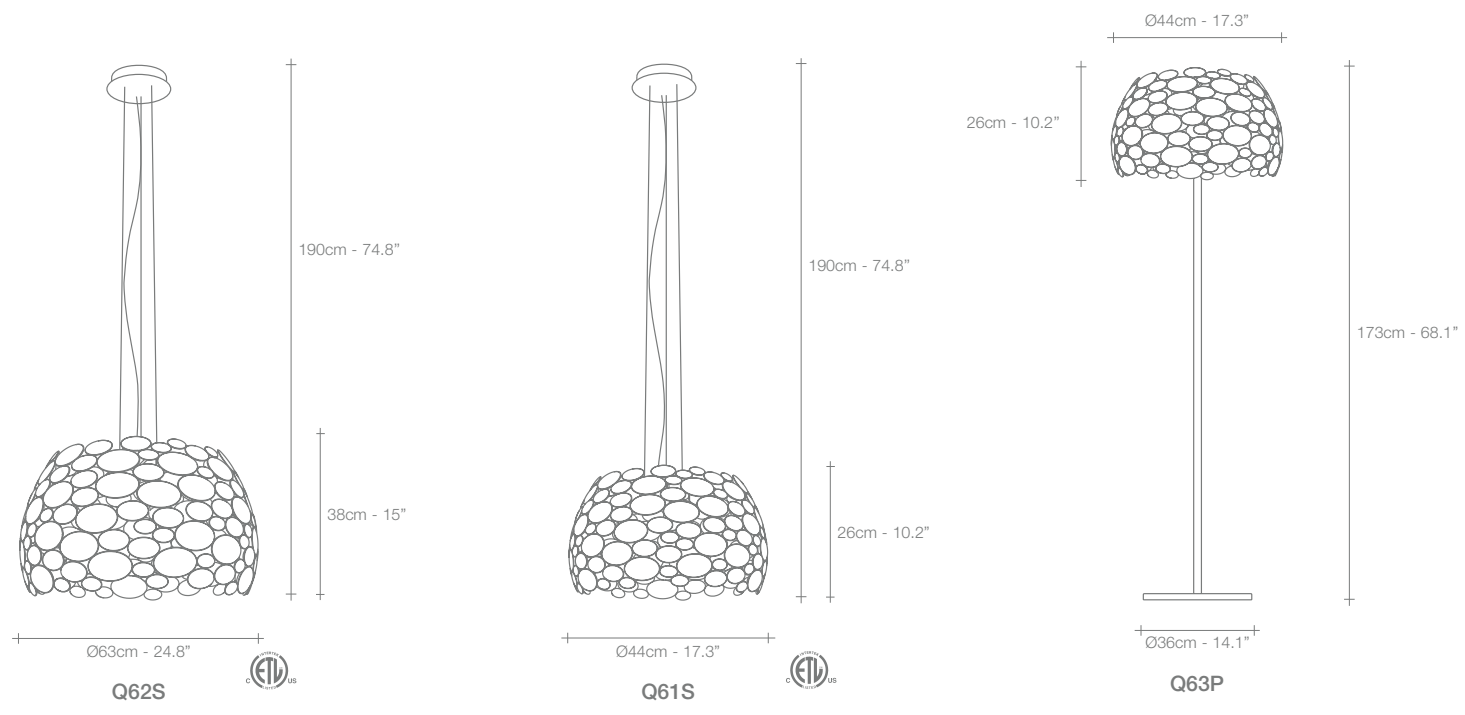

INTEGRATED LED	Q62S	Q61S	Q63P
230V	LED BOARD 3000K-CRI 90	6x4,5W 3180lm	6x4,5W 3180lm	6x4,5W 3180lm
	Dimmer	1-10V	1-10V	no
120V	LED BOARD 3000K-CRI 90	6x4,5W 3180lm	6x4,5W 3180lm	6x4,5W 3180lm
	Dimmer	1-10V	1-10V	no

Different dimming options on request, 2700K LED boards on request