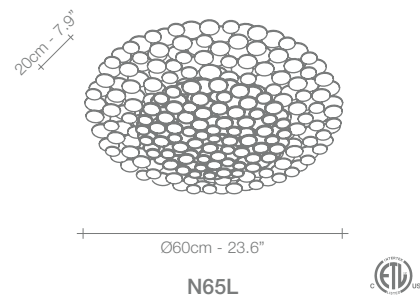

RECOMMENDED BULB	N60S	N62A	N63A	N65L	N66L
230V	G9 LED	9x3,5W	4W	2x4W	6x3,5W	6x3,5W
Dimmable with all systems |						
120V	G9 LED	9x4W	5W	2x5W	6x4W	6x4W
Dimmable with all systems |