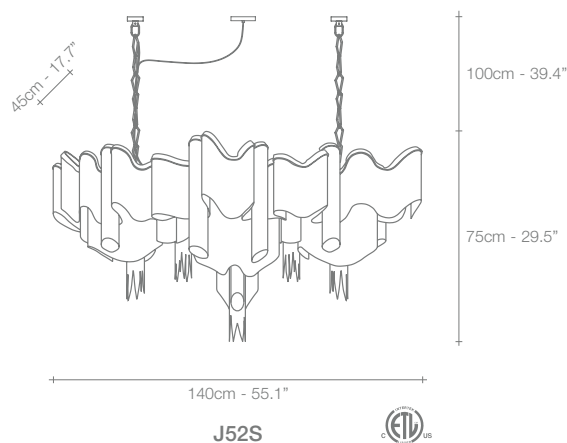

RECOMMENDED BULB	J50S	J51S
230V E14 LED GU10 LED	20x4W 5W	18x4W 5W
Dimmable with all systems |		

RECOMMENDED BULB	J52S	J70L	J54S
230V G9 LED GU10 LED	12x3.5W 3x5W	8x3.5W 5W	4x3.5W 5W
Dimmable with all systems |			

RECOMMENDED BULB	J60A	J65P
230V E14 LED	2x6W	6x6W
Dimmable with all systems |		

RECOMMENDED BULB	J50S	J51S
120V E12 LED GU10 LED	20x4W 6W	18x4W 6W
Dimmable with all systems |		

RECOMMENDED BULB	J52S	J70L	J54S
120V G9 LED GU10 LED	12x4W 3x6W	8x4W 6W	4x4W 6W
Dimmable with all systems |			

RECOMMENDED BULB	J60A	J65P
120V E12 LED	2x5.5W	6x5.5W
Dimmable with all systems |