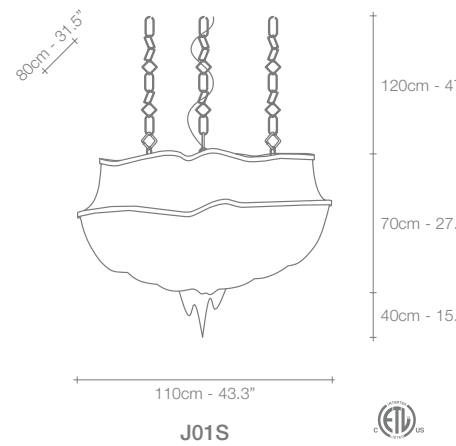

Epoque, Cyclical *Light.*

Epoque is a light sculpture designed to study chiaroscuro and volumes. The result is a modern expression of these Renaissance-era techniques in a stunning chandelier. Composed of curved, organic lines, Epoque's frame is made of flexible and durable brass metal, suspended by nickel metal chains. Two bands of metal, a central elongated section and an external band of wide arcs, allows the light to envelop a room in reflections of soft light. Epoque has attracted attention from those in the design community with discerning tastes. Epoque is available in nickel, black nickel, gold and bronze finish. Design Stefano Papi & Saviz Yaghmai.

120cm - 47.2"
110cm - 43.3"
95cm - 37.4"

A15S

120cm - 47.2"
79cm - 31.1"
68cm - 26.8"

A14S

100cm - 39.4"
76cm - 29.9"
55cm - 21.7"

A13S

100cm - 39.4"
60cm - 23.6"
50cm - 19.7"

A16S

100cm - 39.4"
48cm - 18.9"
40cm - 15.7"

A17S

100cm - 39.4"
40cm - 15.7"
33cm - 13"

A18S

120cm - 47.2"
70cm - 27.6"
40cm - 15.7"

J01S

53cm - 20.8"

J03A