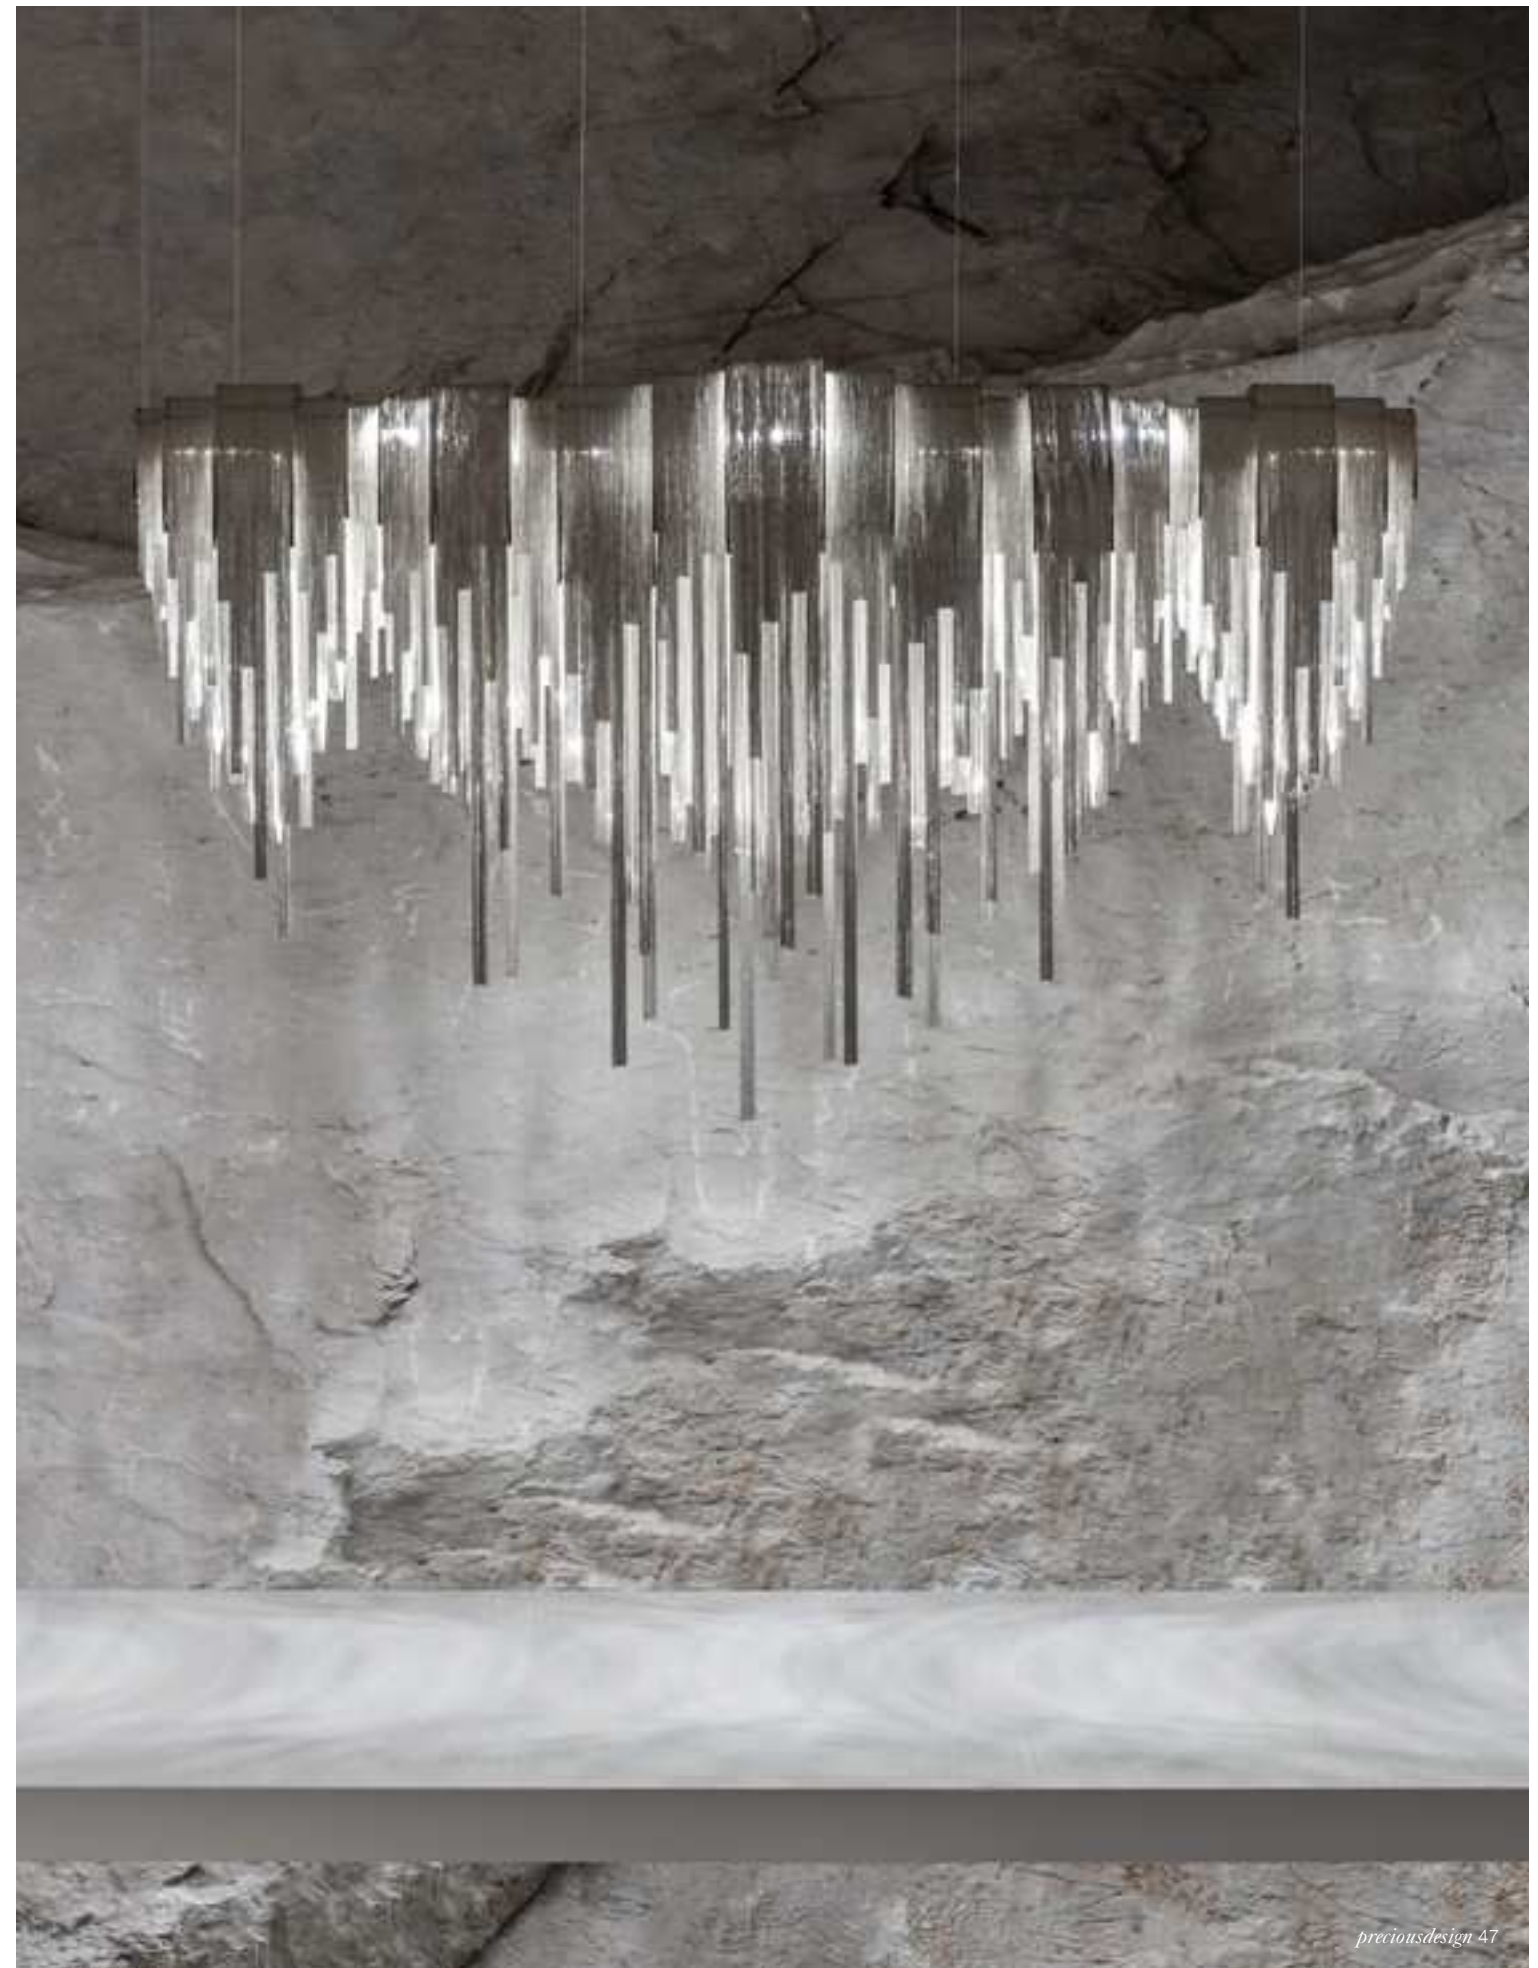

Volver, Breath of new *Light.*

At Terzani, we are fortunate to work with some of the brightest young stars in Italian design. For Volver, designer Diego Bassetti and architect Andrea Panzieri of Studio 14, protégés of Bruno Rainaldi, applied their multidisciplinary approach to create Terzani's first LED suspension light. This geometric design combines thin nickel chains with the latest in LED technology to create a light that is both elegant and modern. A breath of new light, Volver melds technology and art to achieve a new level of luxury. Design Studio 14.