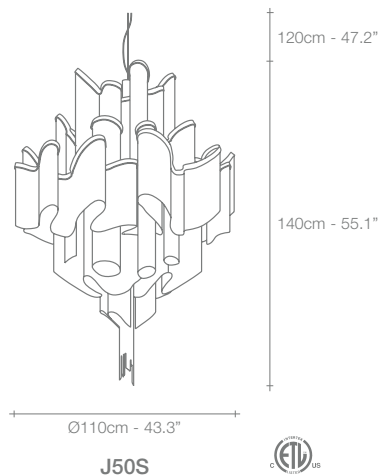

120cm - 47.2"
110cm - 43.3"
95cm - 37.4"

A15S

120cm - 47.2"
79cm - 31.1"
68cm - 26.8"

A14S

100cm - 39.4"
76cm - 29.9"
55cm - 21.7"

A13S

100cm - 39.4"
60cm - 23.6"
50cm - 19.7"

A16S

100cm - 39.4"
48cm - 18.9"
40cm - 15.7"

A17S

100cm - 39.4"
40cm - 15.7"
33cm - 13"

A18S

120cm - 47.2"
70cm - 27.6"
40cm - 15.7"

J01S

53cm - 20.8"

J03A

Stream, Iridescent *Light.*

A stunning design from Christian Lava, Stream is an impressive presence in any room. Stream's design exploits the physical characteristics of the materials used to envelop a room in a unique, immersive light. Here, an elegant thin metal chain appear to flow down from the undulating, nickel-plated frame. These cascading tiers project a streaking, yet tranquil, shadow throughout the room. Design Christian Lava.