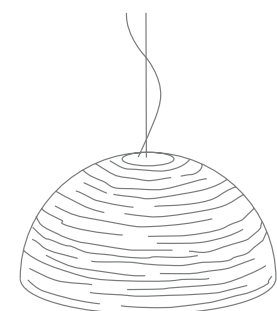

190cm - 74.8"

Ø70cm - 27.6"

M62S

190cm - 74.8"

Ø50cm - 19.7"

M61S

190cm - 74.8"

Ø70cm - 27.6"

M66S

190cm - 74.8"

Ø50cm - 19.7"

M65S

WHITE

NICKEL

GOLD LEAF

RECOMMENDED BULB M61S M62S