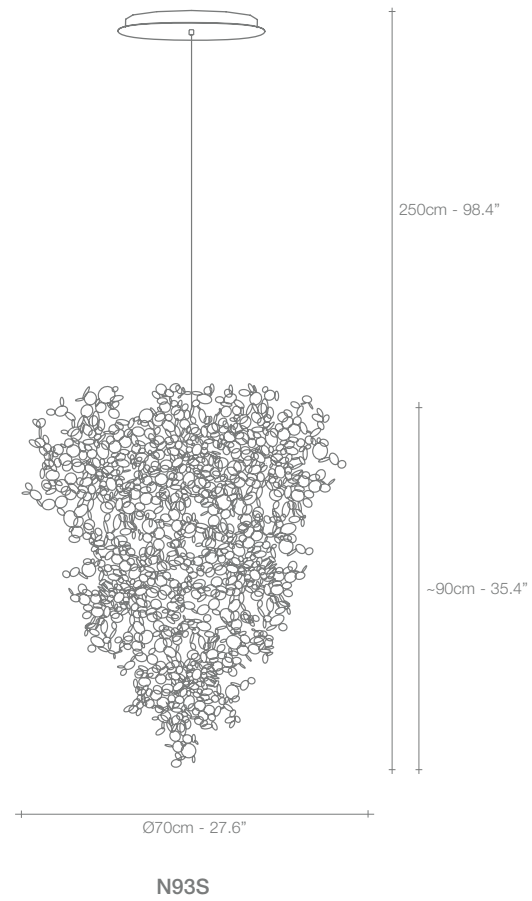

RECOMMENDED BULB		N90S	N91S	N92S	INTEGRATED LED		N93S	N94S	N95S	
230V		G4 12V HALOGEN	3x20W	12x20W	12x20W		LED 3000K	12x2.1W 3285lm	18x2.1W 4930lm	6x2.1W 1640lm
		Dimmer	IGBT	IGBT	IGBT		Dimmer	1-10V DALI	1-10V DALI	1-10V
120V		G4 12V XENON	3x20W	12x20W	12x20W		LED 3000K	12x2.1W 3290lm	18x2.1W 4930lm	6x2.1W 1640lm
		Dimmer	all systems	IGBT TRIAC	IGBT TRIAC		Dimmer	1-10V DALI	no	1-10V

Different dimming options on request, N93S N94S N95S also available 2700K on request