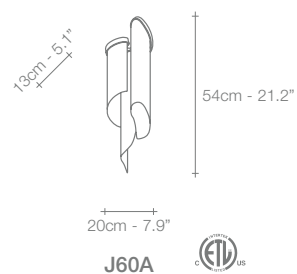

RECOMMENDED BULB	J50S	J51S
230V E14 LED GU10 LED	20x4W 5W	18x4W 5W
Dimmable with all systems |		

RECOMMENDED BULB	J52S	J70L	J54S
230V G9 LED GU10 LED	12x3.5W 3x5W	8x3.5W 5W	4x3.5W 5W
Dimmable with all systems |			

RECOMMENDED BULB	J60A	J65P
230V E14 LED	2x6W	6x6W
Dimmable with all systems |		

RECOMMENDED BULB	J50S	J51S
120V E12 LED GU10 LED	20x4W 6W	18x4W 6W
Dimmable with all systems |		

RECOMMENDED BULB	J52S	J70L	J54S
120V G9 LED GU10 LED	12x4W 3x6W	8x4W 6W	4x4W 6W
Dimmable with all systems |			

RECOMMENDED BULB	J60A	J65P
120V E12 LED	2x5.5W	6x5.5W
Dimmable with all systems |