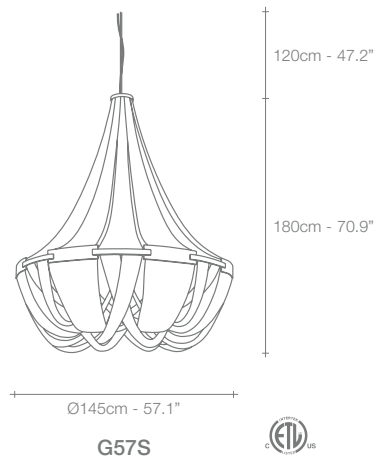

RECOMMENDED BULB	G55S	G56S	G57S	G60L	G61L	G62L
230V G9 LED	8x3,5W	12x3,5W	14x3,5W	8x3,5W	10x3,5W	12x3,5W
Dimmable with all systems |						

120V G9 LED	8x4W	12x4W	14x4W	8x4W	10x4W	12x4W
Dimmable with all systems |