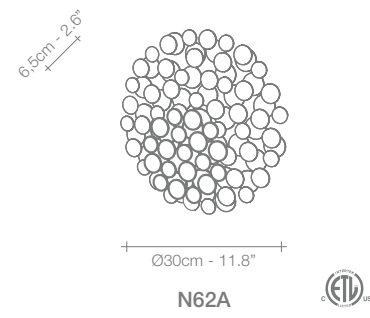

RECOMMENDED BULB	N60S	N62A	N63A	N65L	N66L
230V	G9 LED	9x3,5W	4W	2x4W	6x3,5W	6x3,5W
Dimmable with all systems |						
120V	G9 LED	9x4W	5W	2x5W	6x4W	6x4W
Dimmable with all systems |