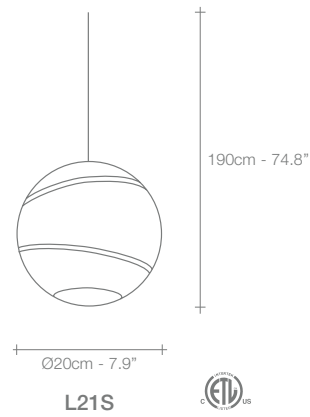

CLEAR GLASS
WHITE WITH
GOLD LEAF

CLEAR GLASS
BLACK WITH
GOLD LEAF

	RECOMMENDED BULB	L20S	RECOMMENDED BULB	L21S
230V	G9 LED	3,5W	E14 LED	5W
	Dimmable with all systems		Dimmable with all systems	
120V	G9 LED	4W	G9 LED	5W
	Dimmable with all systems		Dimmable with all systems