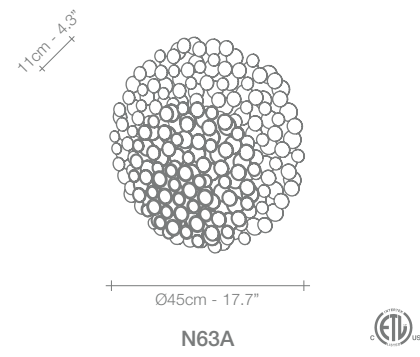

RECOMMENDED BULB	N60S	N62A	N63A	N65L	N66L
230V	G9 LED	9x3,5W	4W	2x4W	6x3,5W	6x3,5W
Dimmable with all systems |						
120V	G9 LED	9x4W	5W	2x5W	6x4W	6x4W
Dimmable with all systems |