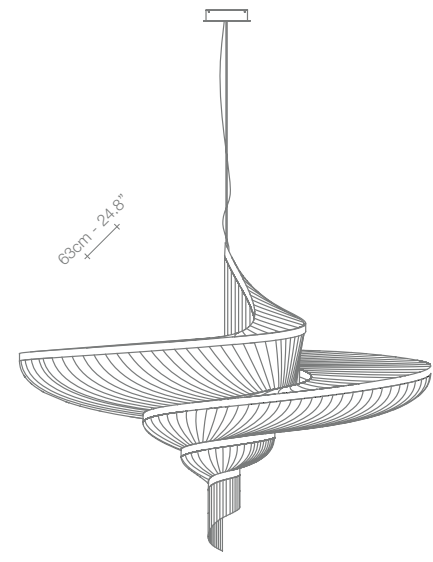

INTEGRATED LED		G90S	G91S
230V		LED 20x2,1W 3000K 4800lm	LED 12x2,1W 2880lm
		Dimmer | 1-10V DALI	Dimmer | 1-10V DALI
120V		LED 20x2,1W 3000K 4800lm	LED 12x2,1W 2880lm
		Dimmer | 1-10V DALI	Dimmer | 1-10V DALI

2700K LED integrated on request