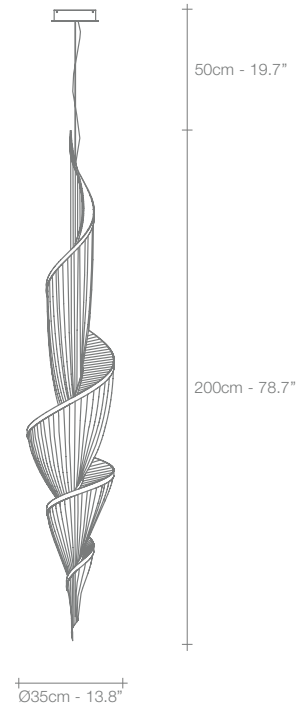

Epoque, Cyclical *Light.*

Epoque is a light sculpture designed to study chiaroscuro and volumes. The result is a modern expression of these Renaissance-era techniques in a stunning chandelier. Composed of curved, organic lines, Epoque's frame is made of flexible and durable brass metal, suspended by nickel metal chains. Two bands of metal, a central elongated section and an external band of wide arcs, allows the light to envelop a room in reflections of soft light. Epoque has attracted attention from those in the design community with discerning tastes. Epoque is available in nickel, black nickel, gold and bronze finish. Design Stefano Papi & Saviz Yaghmai.

120cm - 47.2"
110cm - 43.3"
95cm - 37.4"

A15S

120cm - 47.2"
79cm - 31.1"
68cm - 26.8"

A14S

100cm - 39.4"
76cm - 29.9"
55cm - 21.7"

A13S

100cm - 39.4"
60cm - 23.6"
50cm - 19.7"

A16S

100cm - 39.4"
48cm - 18.9"
40cm - 15.7"

A17S

100cm - 39.4"
40cm - 15.7"
33cm - 13"

A18S

120cm - 47.2"
70cm - 27.6"
40cm - 15.7"

J01S

53cm - 20.8"

J03A