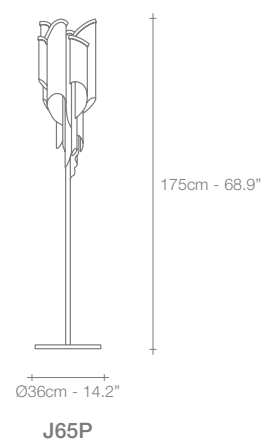

RECOMMENDED BULB	J50S	J51S
230V E14 LED GU10 LED	20x4W 5W	18x4W 5W
Dimmable with all systems |		

RECOMMENDED BULB	J52S	J70L	J54S
230V G9 LED GU10 LED	12x3.5W 3x5W	8x3.5W 5W	4x3.5W 5W
Dimmable with all systems |			

RECOMMENDED BULB	J60A	J65P
230V E14 LED	2x6W	6x6W
Dimmable with all systems |		

RECOMMENDED BULB	J50S	J51S
120V E12 LED GU10 LED	20x4W 6W	18x4W 6W
Dimmable with all systems |		

RECOMMENDED BULB	J52S	J70L	J54S
120V G9 LED GU10 LED	12x4W 3x6W	8x4W 6W	4x4W 6W
Dimmable with all systems |			

RECOMMENDED BULB	J60A	J65P
120V E12 LED	2x5.5W	6x5.5W
Dimmable with all systems |