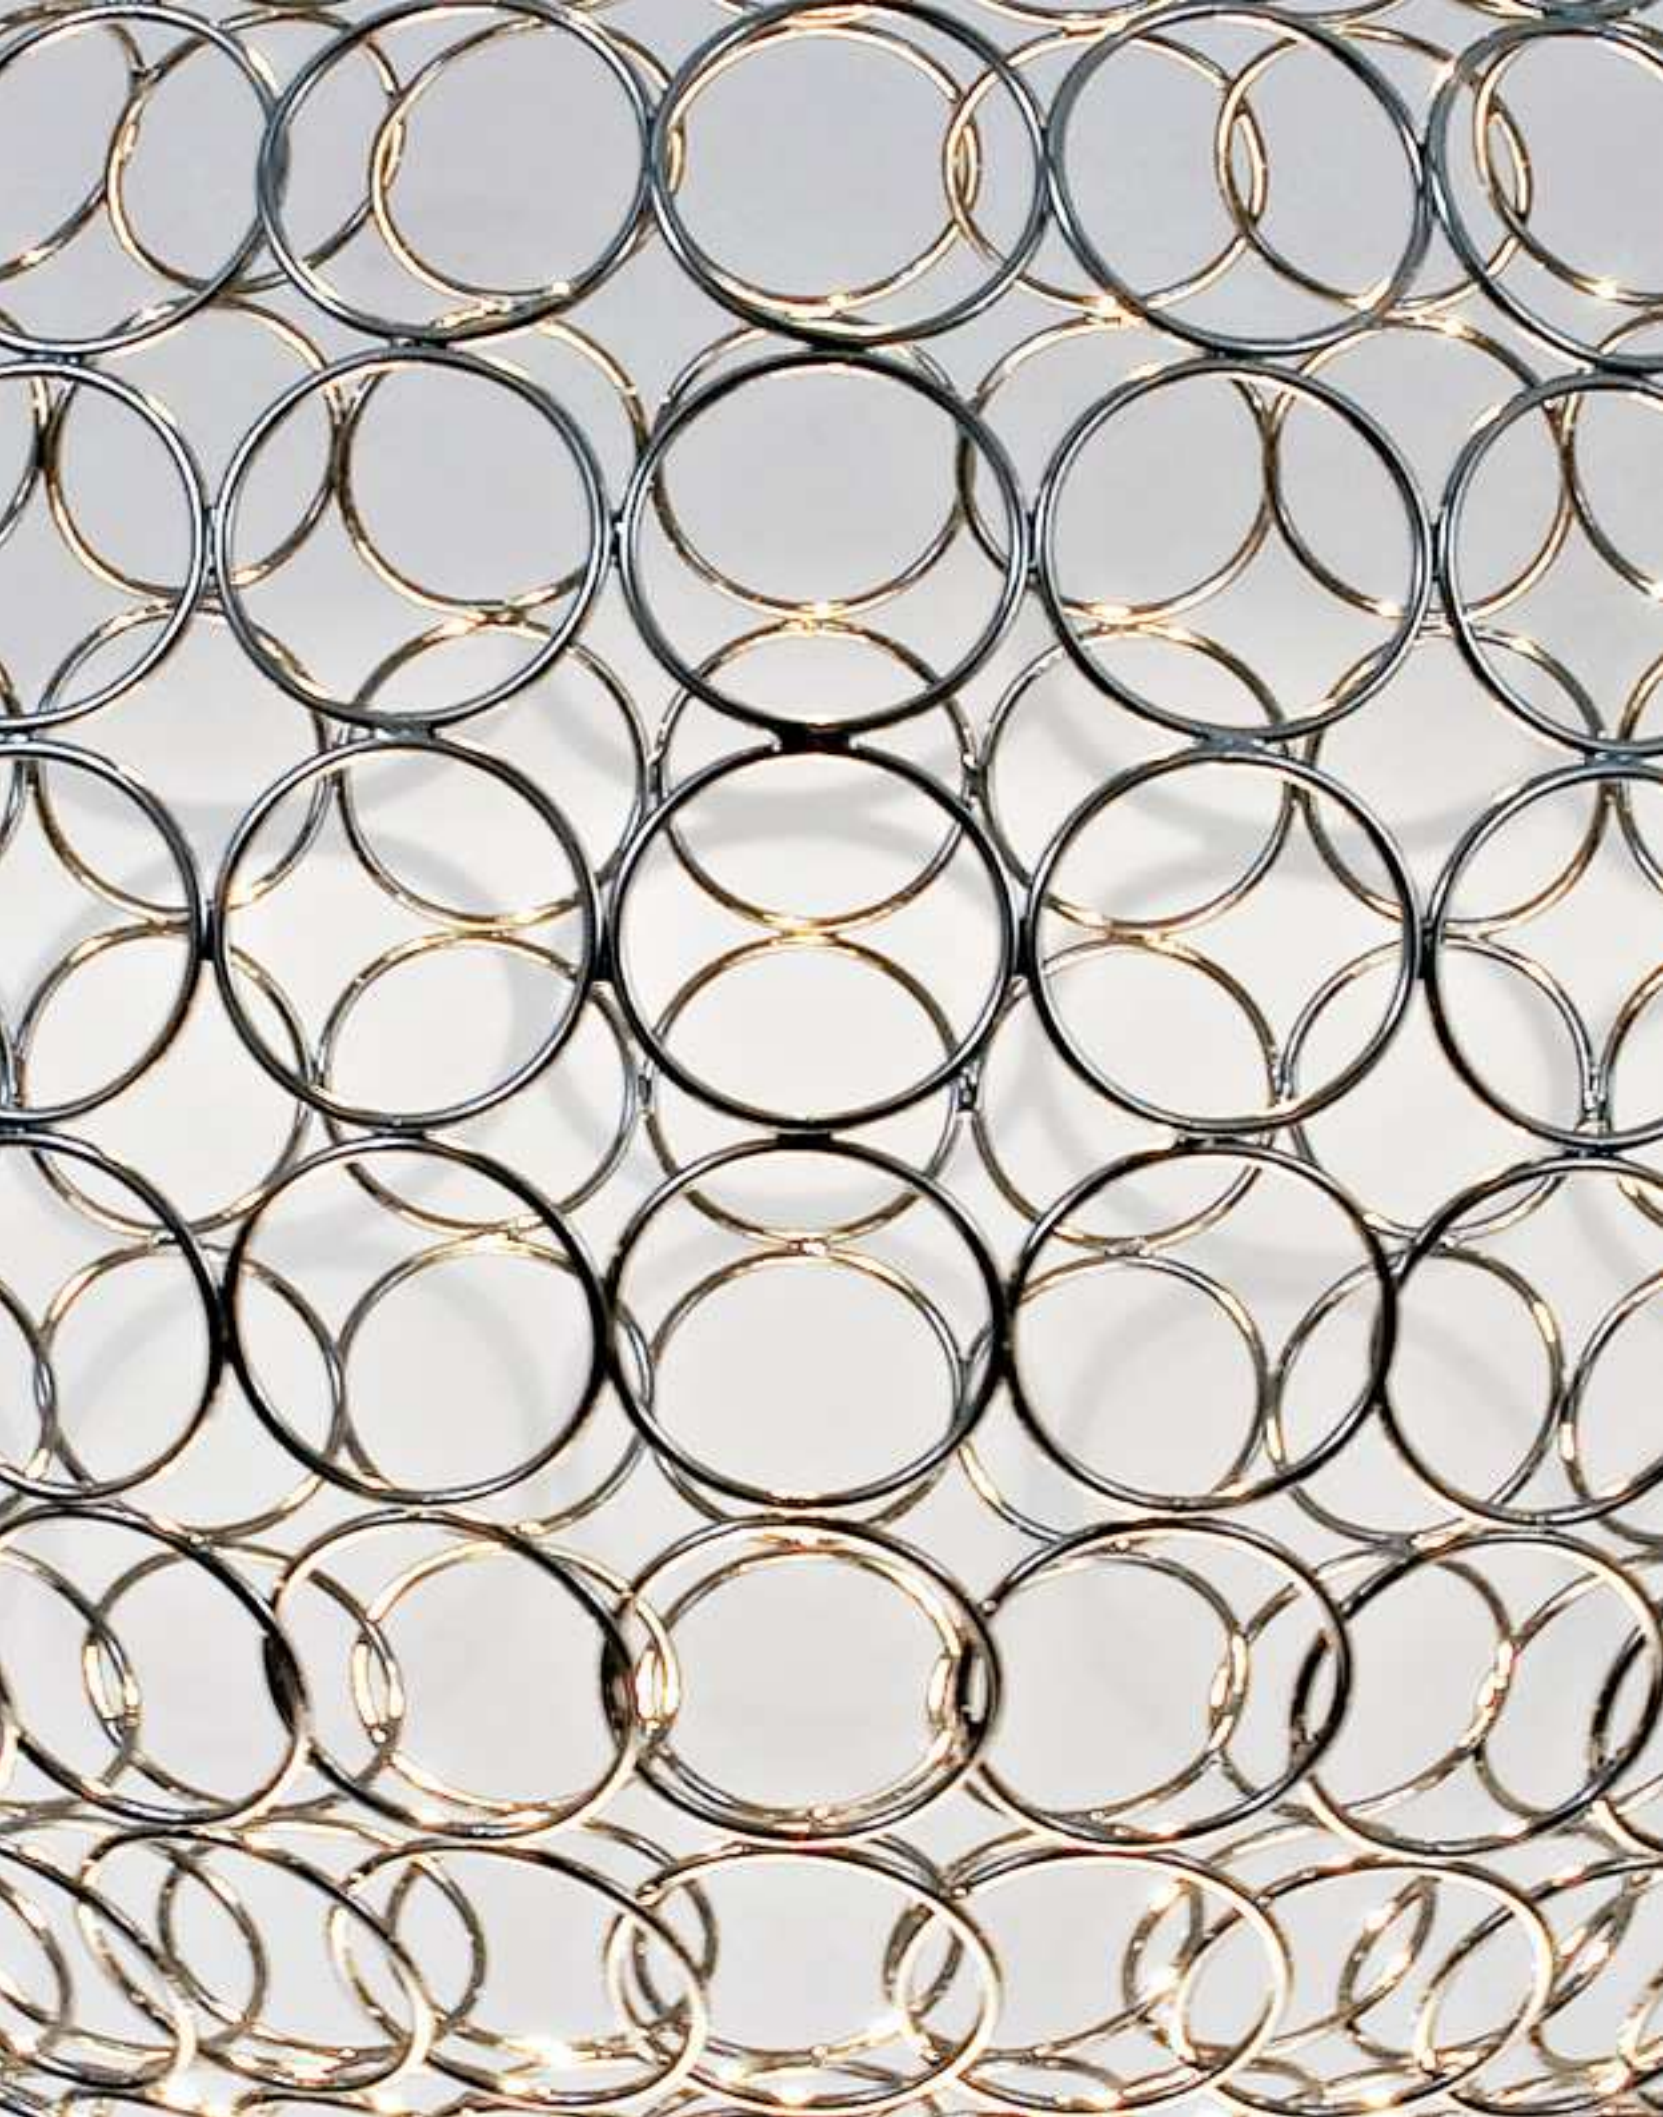

G.r.a, gyrating Romantic *rings of Light.*

This clean, precise form is the result of hours of labor by our artisans, who meticulously weld each ring together. G.r.a. is a delicate, refined pendant whose intricate shape belies its romantic glow. Available as an oval or a sphere, and finished in nickel or gold, G.r.a. serves as an elegant, unobtrusive complement to any room. Design Bruno Rainaldi.