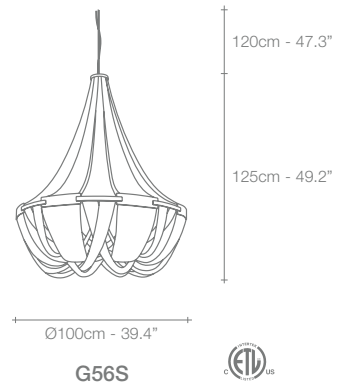

RECOMMENDED BULB	G55S	G56S	G57S	G60L	G61L	G62L
230V G9 LED	8x3,5W	12x3,5W	14x3,5W	8x3,5W	10x3,5W	12x3,5W
Dimmable with all systems |						

120V G9 LED	8x4W	12x4W	14x4W	8x4W	10x4W	12x4W
Dimmable with all systems |