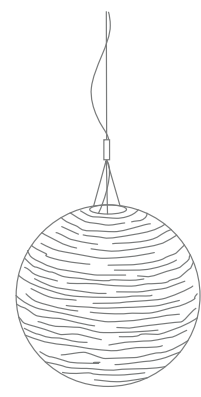

190cm - 74.8"

Ø50cm - 19.7"

M61S