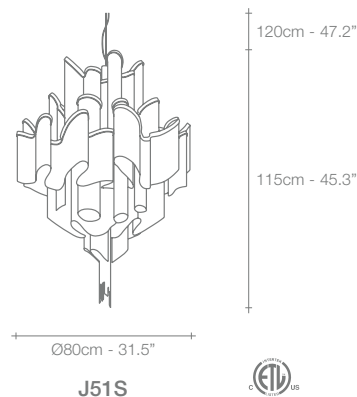

120cm - 47.2"
110cm - 43.3"
95cm - 37.4"

A15S

120cm - 47.2"
79cm - 31.1"
68cm - 26.8"

A14S

100cm - 39.4"
76cm - 29.9"
55cm - 21.7"

A13S

100cm - 39.4"
60cm - 23.6"
50cm - 19.7"

A16S

100cm - 39.4"
48cm - 18.9"
40cm - 15.7"

A17S

100cm - 39.4"
40cm - 15.7"
33cm - 13"

A18S

120cm - 47.2"
70cm - 27.6"
40cm - 15.7"

J01S

53cm - 20.8"

J03A

Stream, Iridescent *Light.*

A stunning design from Christian Lava, Stream is an impressive presence in any room. Stream's design exploits the physical characteristics of the materials used to envelop a room in a unique, immersive light. Here, an elegant thin metal chain appear to flow down from the undulating, nickel-plated frame. These cascading tiers project a streaking, yet tranquil, shadow throughout the room. Design Christian Lava.