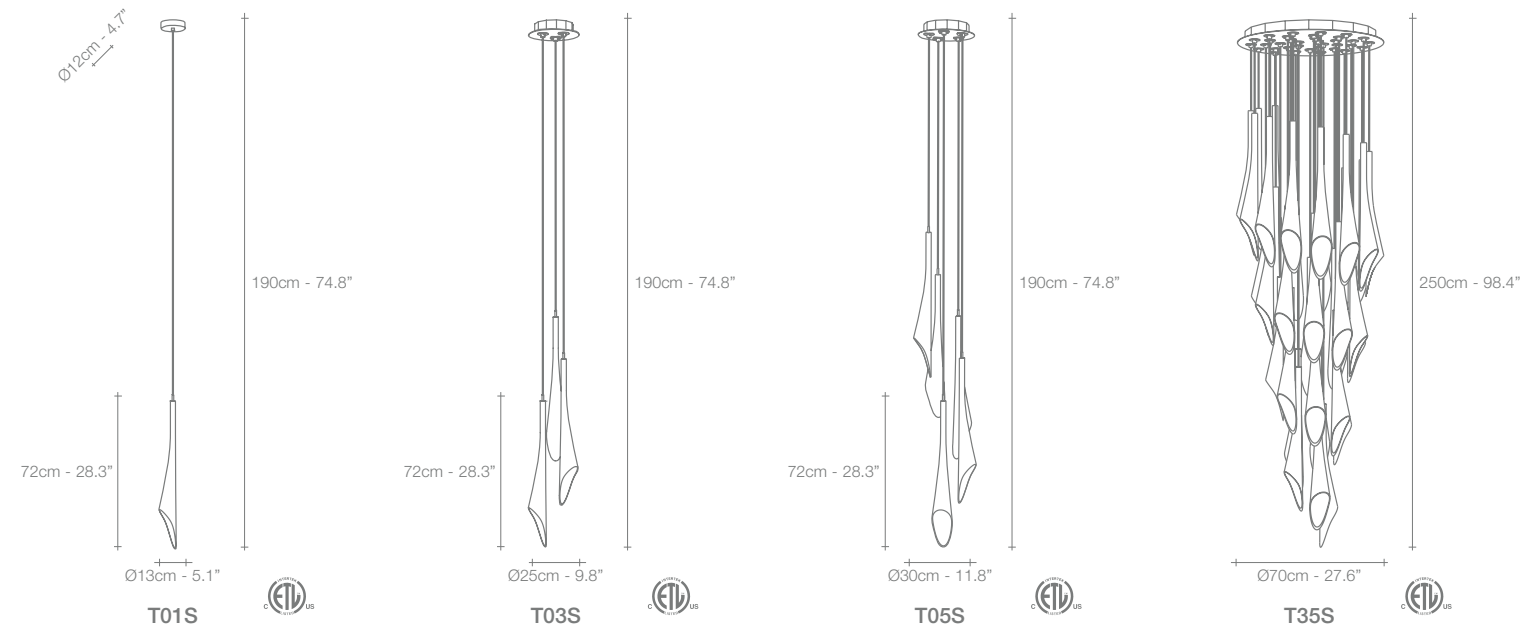

WHITE
CRYSTAL

	RECOMMENDED BULB	T01S	T03S	T05S	T35S	T03SR	T05SR
230V	G4 12V HALOGEN Dimmer	20W IGBT	3x20W IGBT TRIAC	5x20W IGBT TRIAC	35x10W IGBT TRIAC	3x20W IGBT TRIAC	5x20W IGBT TRIAC
120V	G4 12V XENON Dimmer	20W IGBT	3x20W IGBT TRIAC	5x20W IGBT TRIAC	35x10W IGBT TRIAC	3x20W IGBT TRIAC	5x20W IGBT TRIAC

Calle can be manufactured to work with LED light source on request, different dimming options on request