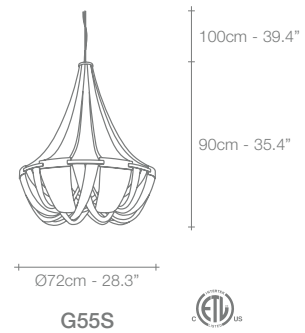

RECOMMENDED BULB	G55S	G56S	G57S	G60L	G61L	G62L
230V G9 LED	8x3,5W	12x3,5W	14x3,5W	8x3,5W	10x3,5W	12x3,5W
Dimmable with all systems |						

120V G9 LED	8x4W	12x4W	14x4W	8x4W	10x4W	12x4W
Dimmable with all systems |