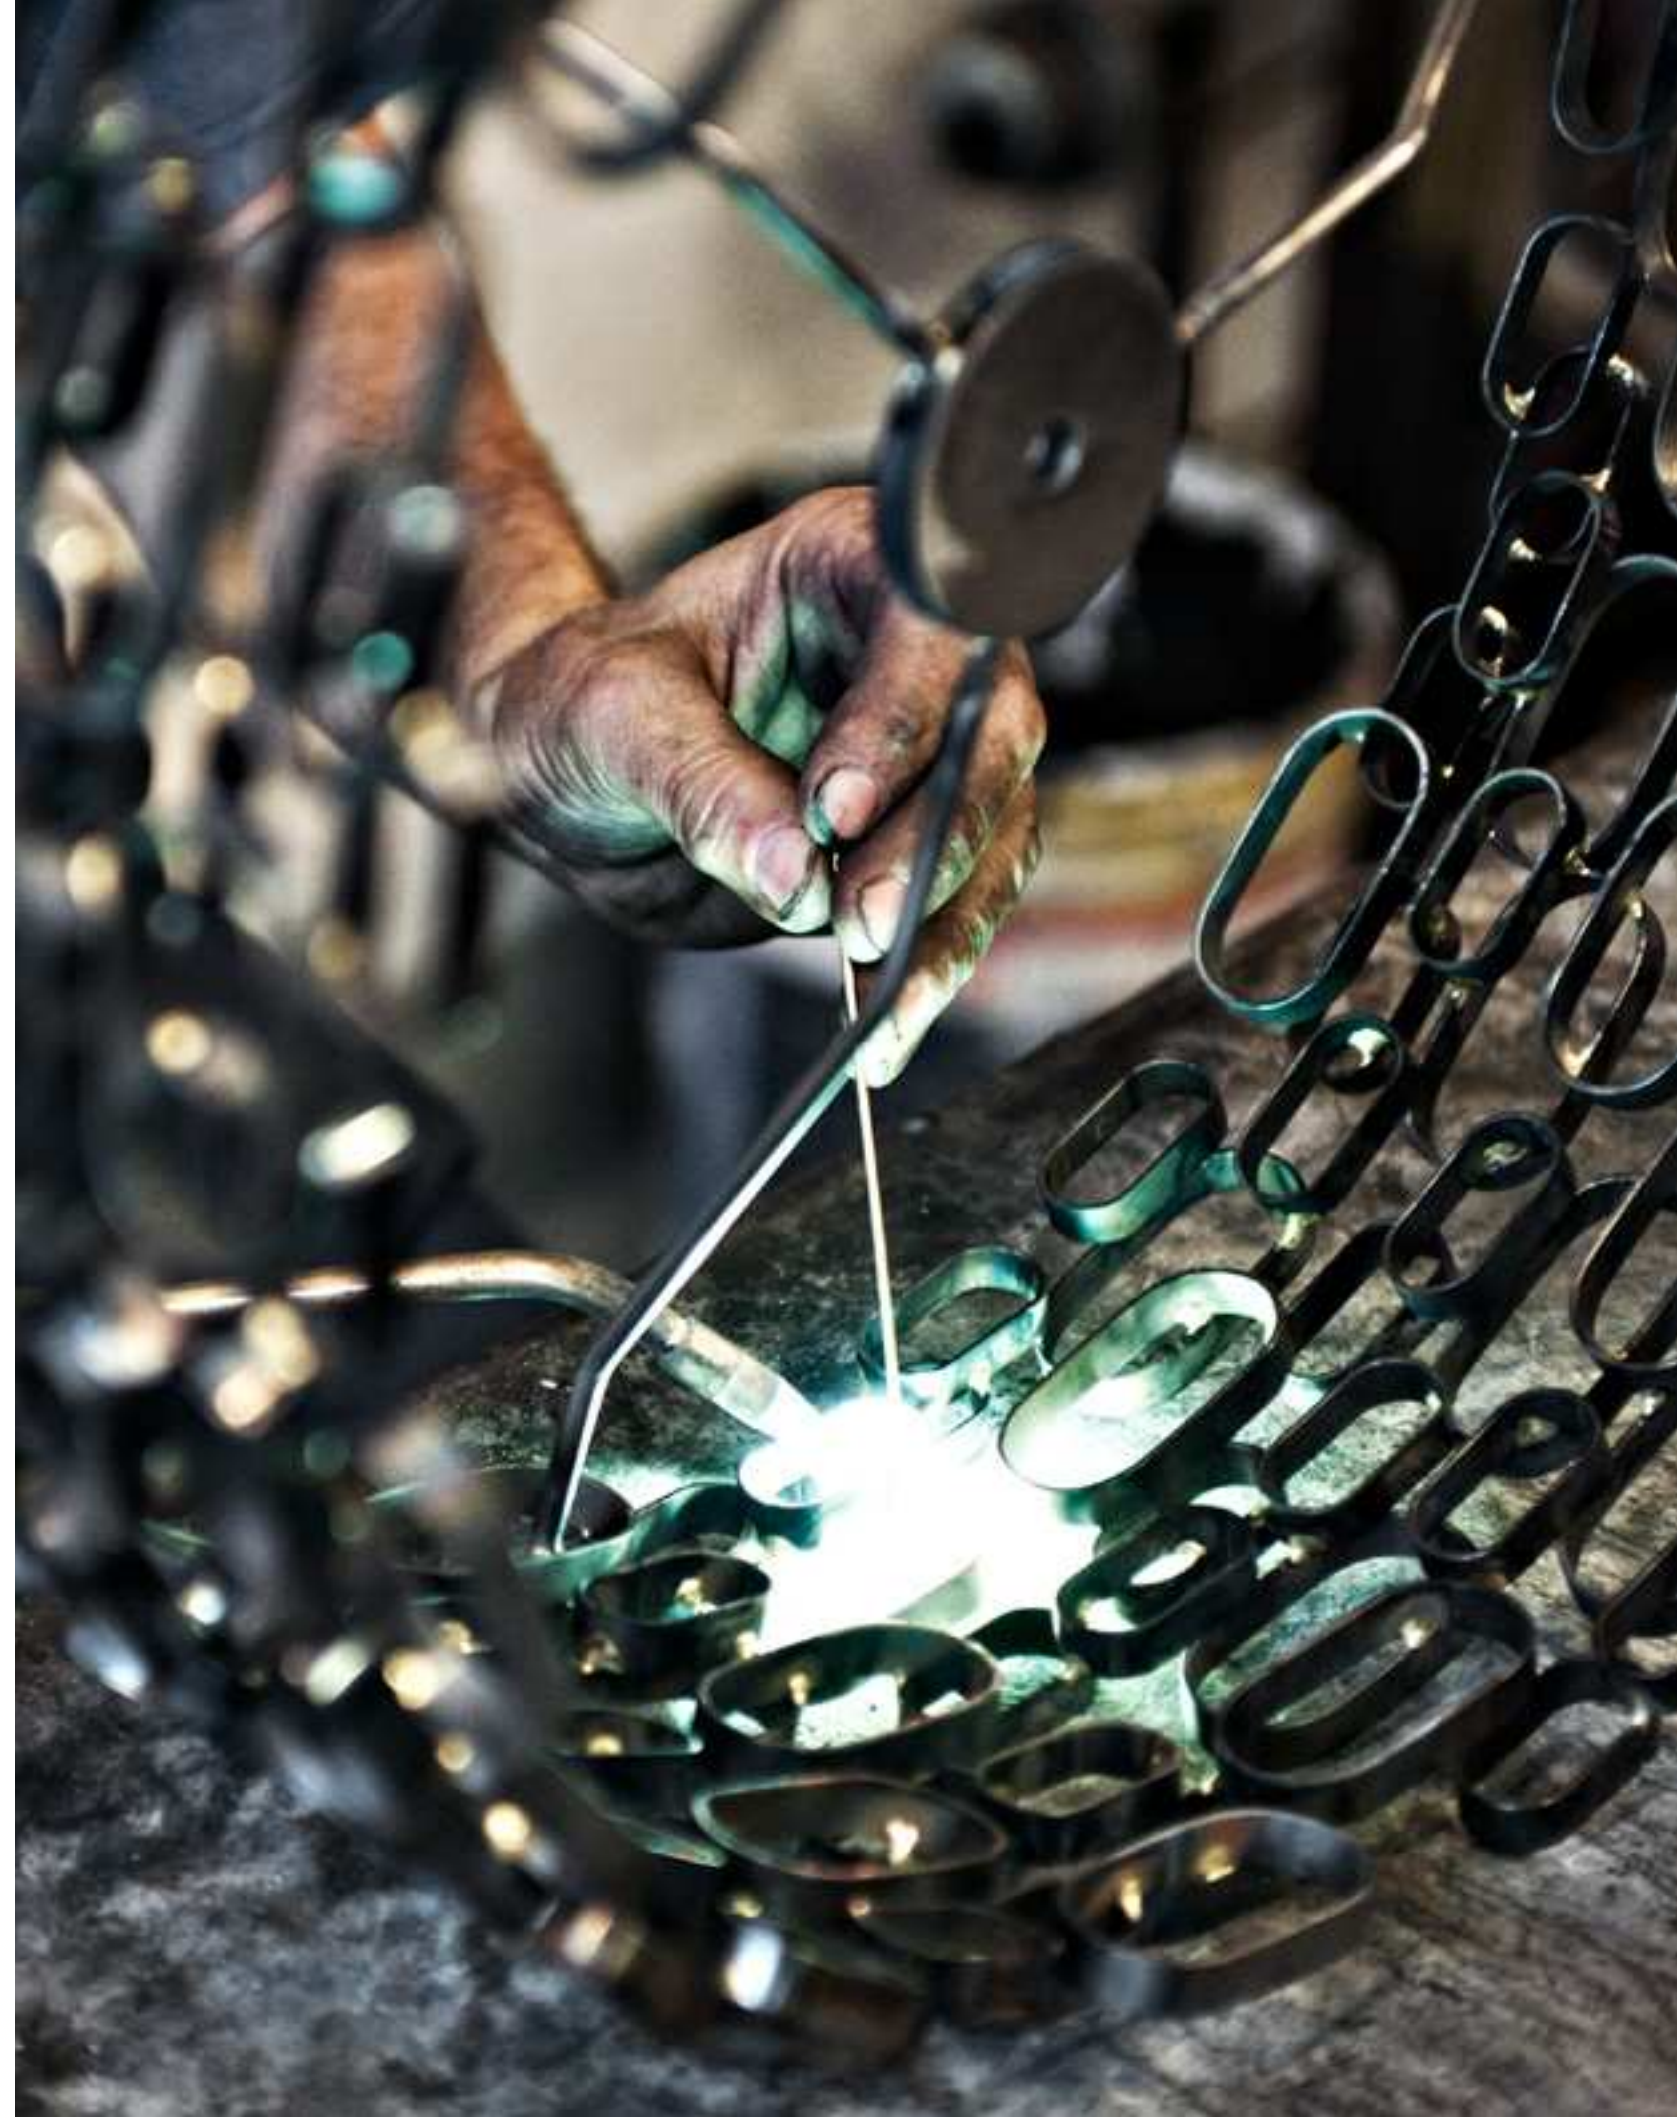

TERZANI
LA LUCE PENSATA

All products in the Terzani collections are inspired by a return to noble artisan traditions. Every object is carefully created using craft techniques and for this reason certain details may vary from product to product. These variations are not imperfections but characteristic peculiarities of the production process. Terzani reserves the right to modify its products in order to improve its features.

Product reproduction on paper may result in a misrepresentation of some colors. For updated technical data please refer to our current price list or our website. For updates on eTL certification please visit our website or call our customer service. For eTL certification please refer to our current price list or our website. For information about Patent & Design Registration please visit: www.terzani.com/patents

Terzani srl

Via Castelpulci Int.9
50018 Scandicci Firenze Italy
Office +39 055 722021
info@terzani.com

Terzani Usa, Inc.

2501 SW 56th Ave
Pembroke Park FL 33023
Office 954 438 7779
Toll free 1 866 380 5412
info@terzaniusa.com

Creative Direction Terzani
Art Direction Camilla Cordella
Photos Leonardo Beglieri
Photo (pages 20-21) Riccardo Urnato
Digital imaging Fulvio Gallotti
Eu (Italy) 2019

terzani.com

© terzani 2019