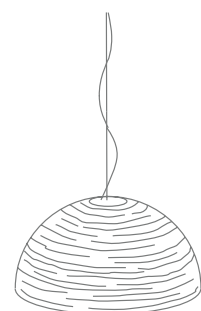

190cm - 74.8"

Ø70cm - 27.6"

M62S

190cm - 74.8"

Ø50cm - 19.7"

M61S

190cm - 74.8"

Ø70cm - 27.6"

M66S

190cm - 74.8"

Ø50cm - 19.7"

M65S

WHITE

NICKEL

GOLD LEAF

RECOMMENDED BULB M61S M62S