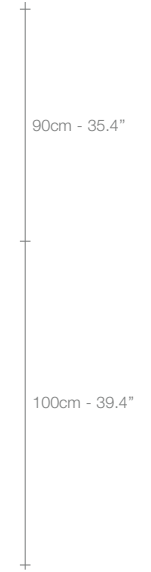

INTEGRATED LED		G90S	G91S
230V		LED 20x2,1W 3000K 4800lm	LED 12x2,1W 2880lm
		Dimmer | 1-10V DALI	Dimmer | 1-10V DALI
120V		LED 20x2,1W 3000K 4800lm	LED 12x2,1W 2880lm
		Dimmer | 1-10V DALI	Dimmer | 1-10V DALI

2700K LED integrated on request