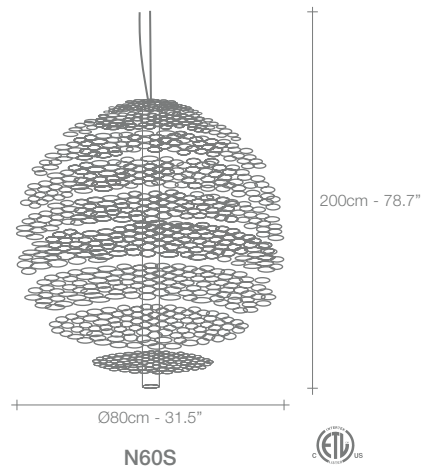

RECOMMENDED BULB	N60S	N62A	N63A	N65L	N66L
230V	G9 LED	9x3,5W	4W	2x4W	6x3,5W	6x3,5W
Dimmable with all systems |						
120V	G9 LED	9x4W	5W	2x5W	6x4W	6x4W
Dimmable with all systems |