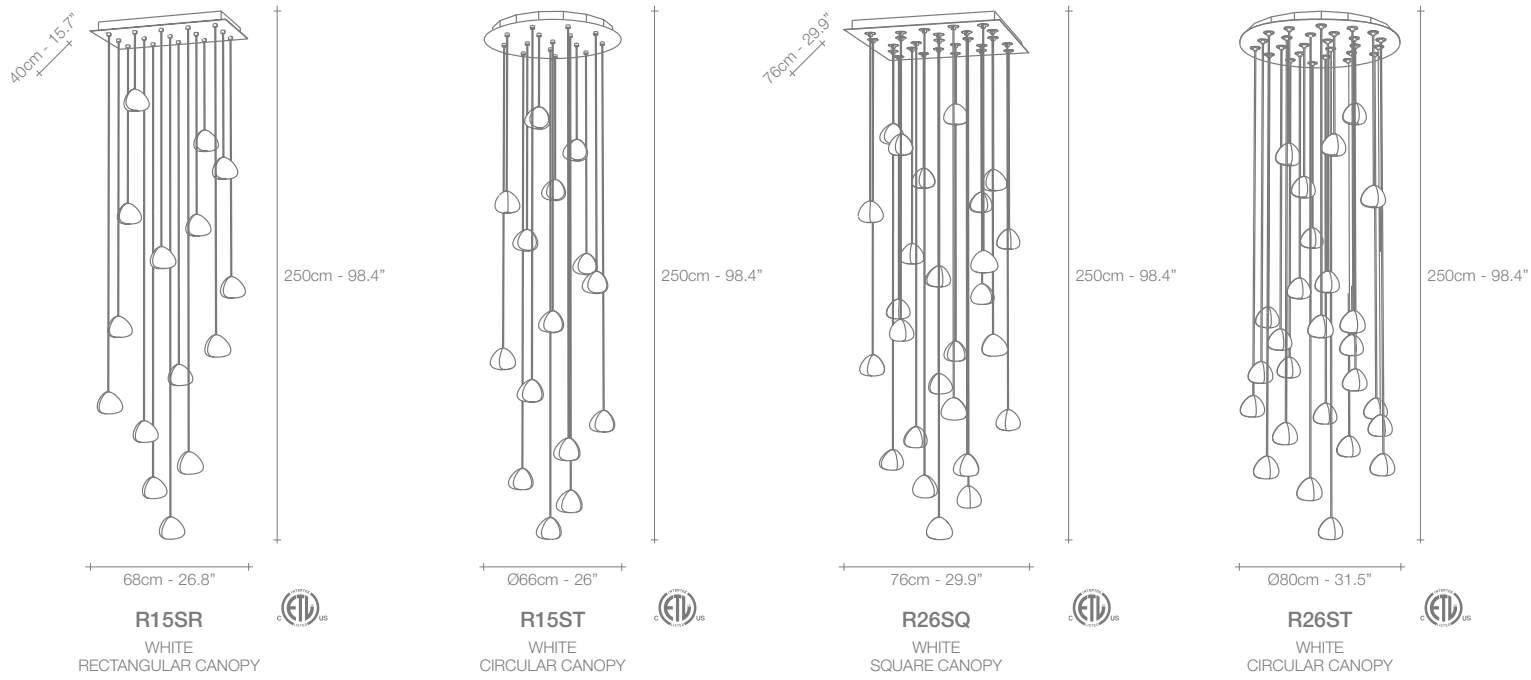

RECOMMENDED BULB	R01S	R03S	R05S	R07S	R15SR	R15ST	R26SQ	R26ST
230V	G4 12V HALOGEN	10W	3x10W	5x10W	7x10W	15x10W	15x10W	26x10W	26x10W
	Dimmer	IGBT	IGBT TRIAC	IGBT TRIAC	IGBT TRIAC	IGBT TRIAC	IGBT TRIAC	IGBT TRIAC	IGBT TRIAC
120V	G4 12V XENON	10W	3x10W	5x10W	7x10W	15x10W	15x10W	26x10W	26x10W
	Dimmer	IGBT	IGBT TRIAC	IGBT TRIAC	IGBT TRIAC	IGBT TRIAC	IGBT TRIAC	IGBT TRIAC	IGBT TRIAC

Mizu can be manufactured to work with LED light source on request or with integrated LED 3000K (not ETL). Different dimming options on request