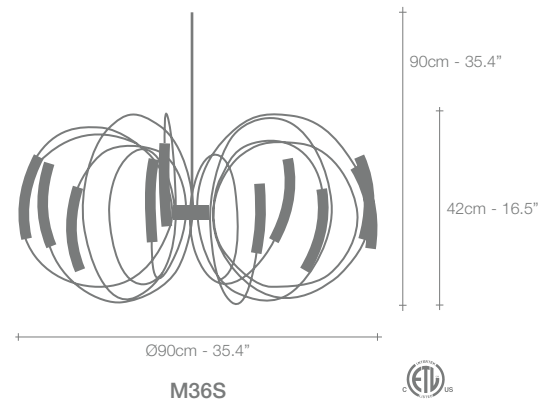

RECOMMENDED BULB		D20P
230V	E27 LED Integrated dimmer	15W
120V	E26 LED Integrated dimmer	15W

Hook, an Alluring *Design.*

Hook, comprised of a series of arched arms, creates an enticing light that draws people towards it. Bathing the room in a soft glow, viewers are easily captured by Hook's inviting elegance. Its clean design lends well in a variety of settings, casting a light that is equally suitable in commercial or residential environments. Design Jean François Crochet.