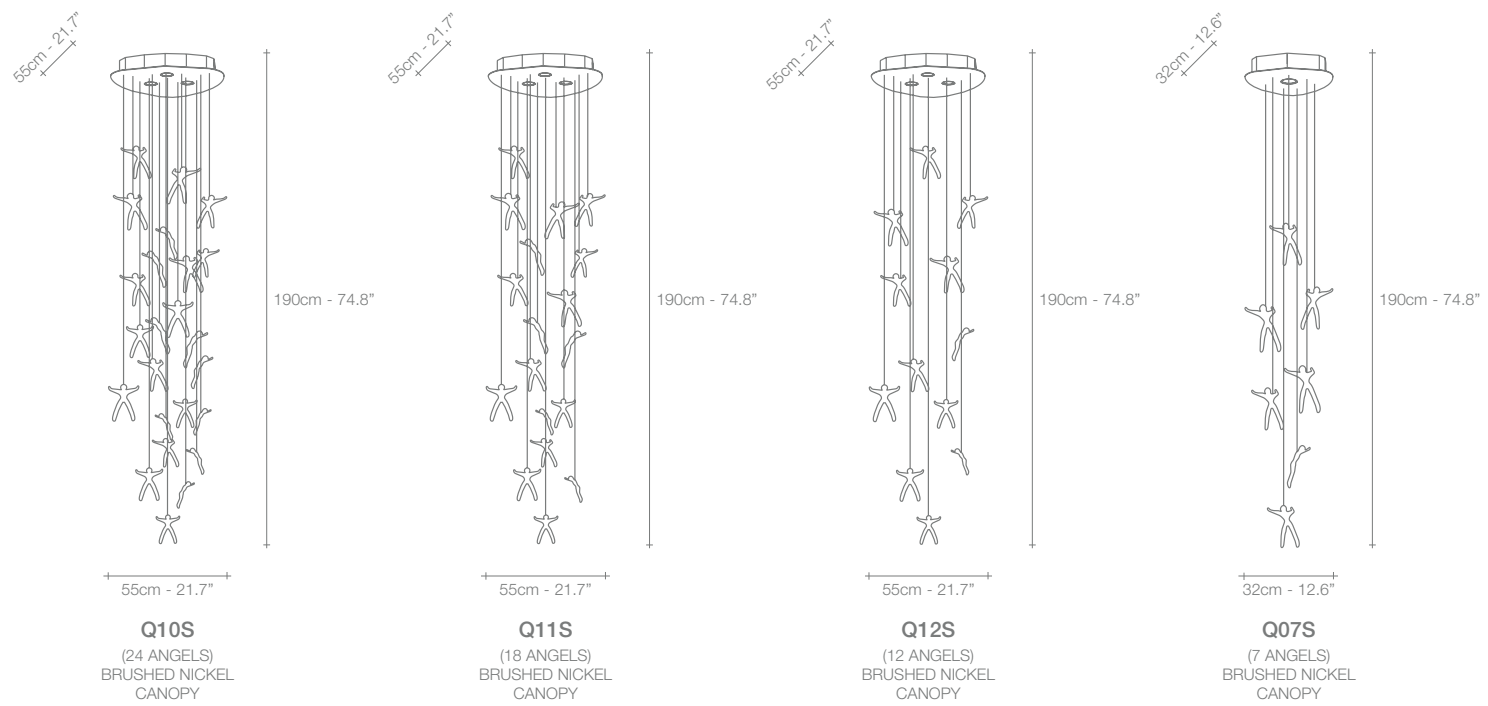

RECOMMENDED BULB		Q07S	Q10S	Q11S	Q12S	Q13S
230V	GU10 LED	5W	3x5W	3x5W	3x5W	9x4W
Dimmable with all systems						
120V	GU10 LED	7W	3x7W	3x7W	3x7W	9x6W
Dimmable with all systems