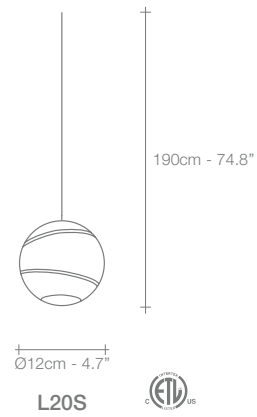

CLEAR GLASS
WHITE WITH
GOLD LEAF

CLEAR GLASS
BLACK WITH
GOLD LEAF

	RECOMMENDED BULB	L20S	RECOMMENDED BULB	L21S
230V	G9 LED	3,5W	E14 LED	5W
	Dimmable with all systems		Dimmable with all systems	
120V	G9 LED	4W	G9 LED	5W
	Dimmable with all systems		Dimmable with all systems