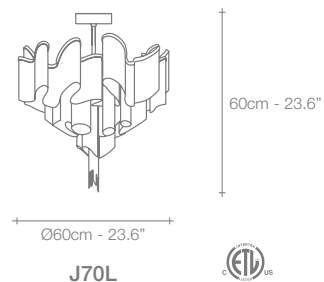

RECOMMENDED BULB	J50S	J51S
230V E14 LED GU10 LED	20x4W 5W	18x4W 5W
Dimmable with all systems |		

RECOMMENDED BULB	J52S	J70L	J54S
230V G9 LED GU10 LED	12x3.5W 3x5W	8x3.5W 5W	4x3.5W 5W
Dimmable with all systems |			

RECOMMENDED BULB	J60A	J65P
230V E14 LED	2x6W	6x6W
Dimmable with all systems |		

RECOMMENDED BULB	J50S	J51S
120V E12 LED GU10 LED	20x4W 6W	18x4W 6W
Dimmable with all systems |		

RECOMMENDED BULB	J52S	J70L	J54S
120V G9 LED GU10 LED	12x4W 3x6W	8x4W 6W	4x4W 6W
Dimmable with all systems |			

RECOMMENDED BULB	J60A	J65P
120V E12 LED	2x5.5W	6x5.5W
Dimmable with all systems |