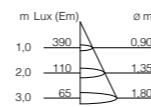

transparent black	FE00-0		945,38	1.125,00

A - A++ | dimmbar | 2700K | 23W | 700lm | CRI >90