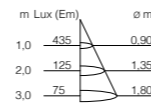

white	FE00-1		945,38	1.125,00

A - A++ | dimmbar | 2700K | 23W | 840lm | CRI >90