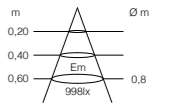

FALLING STAR WALL

LEUCHTE / KABEL / BEFESTIGUNG	€ exkl.	€ inkl. 19% MwSt.
ROUND 13 DIM chrome / white / white DS06-3	318,49	379,00
chrome / black / black DS06-4	318,49	379,00
white / white / white CFS83-3	318,49	379,00

A - A++ | dimmbar | 2700K | 11W | 770lm | CRI >90

warmDIM

FALLING STAR konfigurierbare Varianten siehe **CHOICE**

FALLING STAR SPOT

LEUCHTE / KABEL / BEFESTIGUNG	€ exkl.	€ inkl. 19% MwSt.
UP ROUND 13 chrome / white / white DS05-3	315,13	375,00
chrome / black / black DS05-4	315,13	375,00
white / white / white CFS82-3	315,13	375,00

A - A++ | dimmbar | 2700K | 11W | 770lm | CRI >90

warmDIM

FALLING STAR konfigurierbare Varianten siehe **CHOICE**