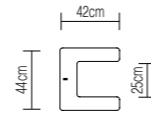

C-BASE

satin / black	sensor	CX40-0	915,97	1.090,00
black / black	sensor	CX40-1	915,97	1.090,00
white / black	sensor	CX40-5	915,97	1.090,00
chrome / black	sensor	CX40-7	1.029,41	1.225,00