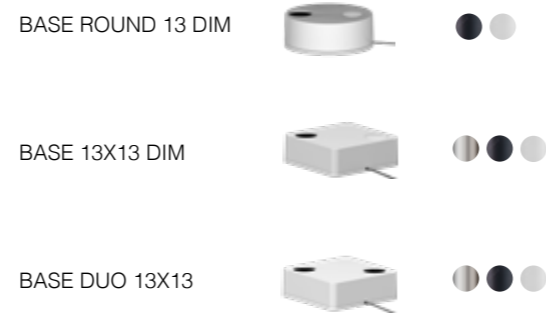

für
SET
GRAND NICE
GRAND STRAIGHT
IN 6
UP 6
WALL 6
COLUMN A
COLUMN C

FIXTURE

WALL / CEILING

WALL

TABLE / FLOOR

TRACE

TRACE SUPPLY

TRACE POWER SUPPLY