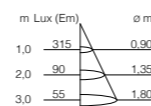

PLANET FIVE

			€ exkl.	€ inkl. 19% MwSt.
transparent frosted	FE00-2		945,38	1.125,00

A - A++ | dimmbar | 2700K | 23W | 960lm | CRI >90

white	FE00-1		945,38	1.125,00

A - A++ | dimmbar | 2700K | 23W | 840lm | CRI >90

transparent black	FE00-0		945,38	1.125,00

A - A++ | dimmbar | 2700K | 23W | 700lm | CRI >90