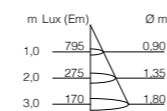

50 white FE20-0
A - A++ | dimmbar | 2700K | 32W | 2360lm | CRI >80

670,59 798,00