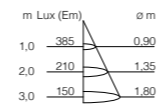

chrome / white	KM15-0	2.130,25	2.535,00
copper / white	KM15-2	2.584,03	3.075,00

A - A++ | dimmbar | 2700K | 50W | 3380lm | CRI >90

GLOBE BOX WALL / CEILING

alu pol	FC10-0	357,14	425,00
black	FC10-1	357,14	425,00
white	FC10-2	357,14	425,00