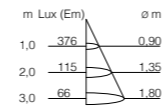

chrome / white	KM15-0	2.130,25	2.535,00
copper / white	KM15-2	2.584,03	3.075,00

A - A++ | dimmbar | 2700K | 50W | 3380lm | CRI >90

GLOBE BOX WALL / CEILING

alu pol	FC10-0	357,14	425,00
black	FC10-1	357,14	425,00
white	FC10-2	357,14	425,00