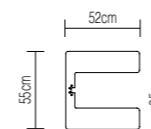

C-BASE

satin / black	sensor	CX61-0	1.664,70	1.981,00
satin / white	sensor	CX61-1	1.664,70	1.981,00
black / black	sensor	CX61-2	1.664,70	1.981,00
white / white	sensor	CX61-3	1.664,70	1.981,00
white / black	sensor	CX61-4	1.664,70	1.981,00