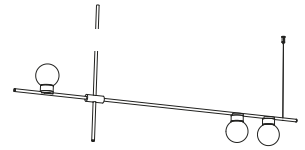

tribes globe L4 - 100cm

lamp type	LED
colour temp.	2700K
max. watt	3x6W
voltage	230V
lumen	3 x 600
class	1
gear	-
length	1400 mm
width	55 mm
height	1000 mm

order code	
white	T98SP4DWL
black	T98SP4DZL
white / gold	T98SP4DWLLB
black / gold	T98SP4DZLLB