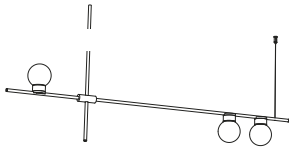

tribes globe L1 - 60cm

lamp type	LED
colour temp.	2700K
max. watt	3x6W
voltage	230V
lumen	3 x 600
class	1
gear	-
length	1400 mm
width	55 mm
height	600 mm

order code	
white	T98SP1DWL
black	T98SP1DZL
white / gold	T98SP1DWLLB
black / gold	T98SP1DZLLB