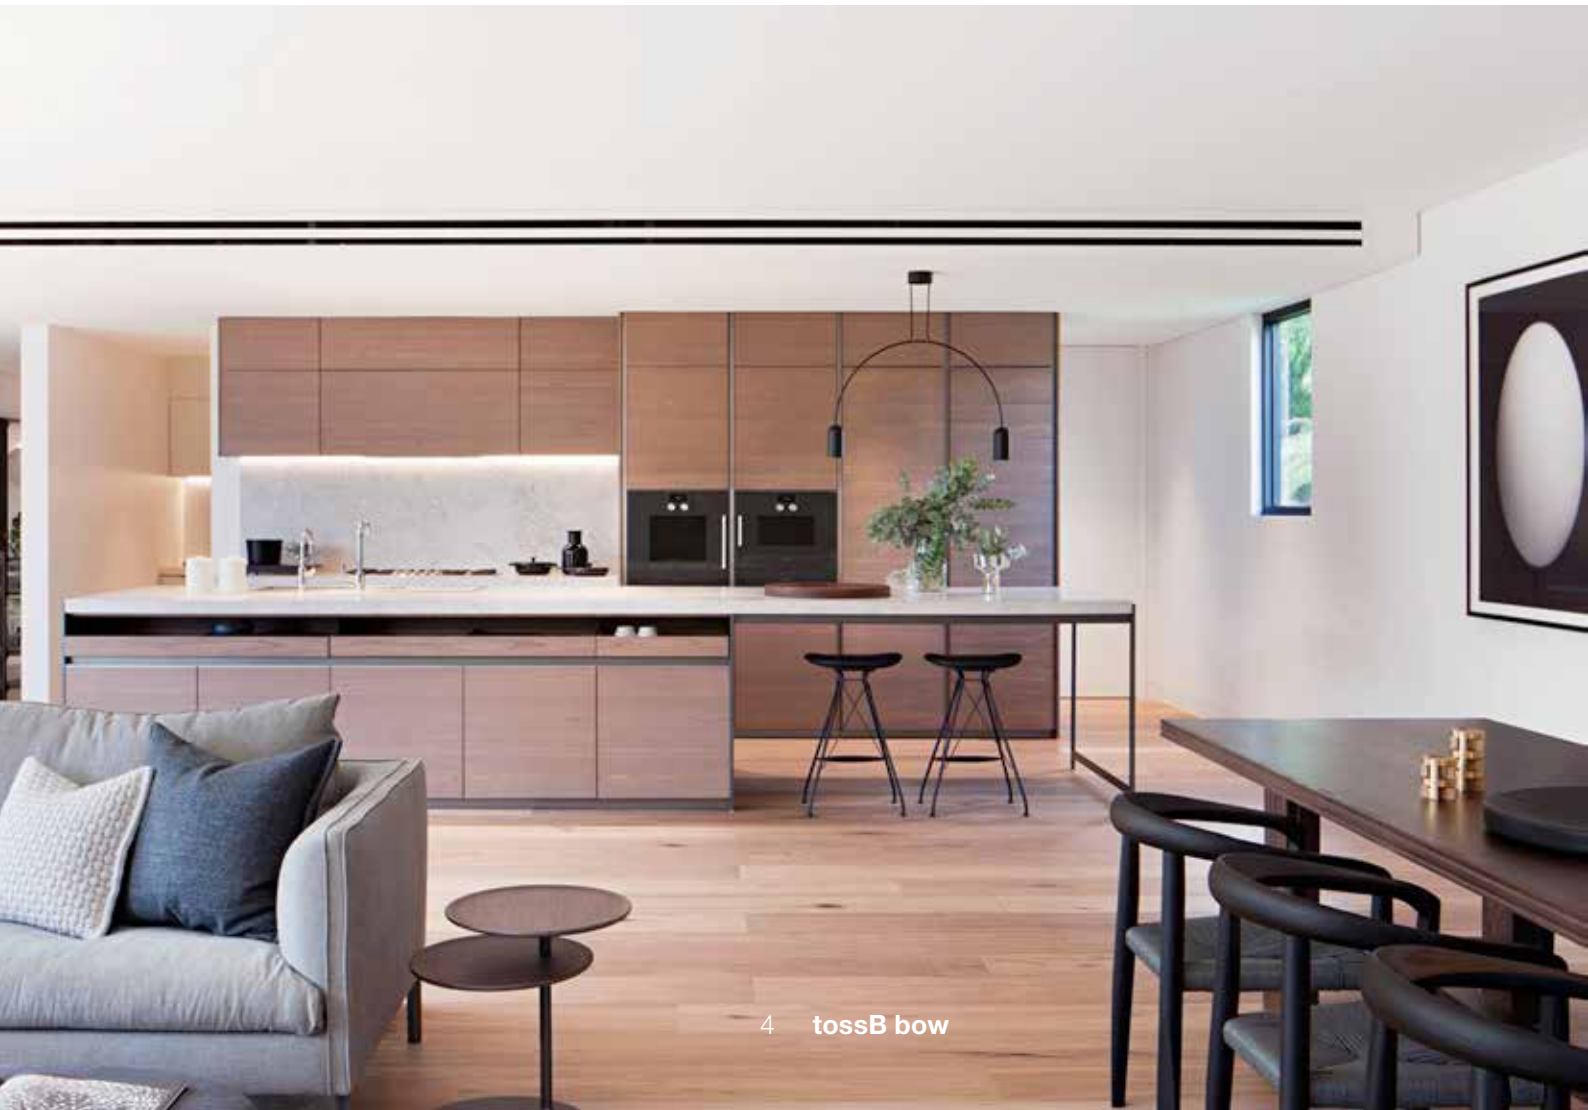

bow

design by david dolcini

Since Roman times, the 'arch' is one of the basics in architecture. It's part of our daily life (even if we don't notice it), and it expresses at the same time deepness, strength and equilibrium. 'bow' tries to translate the essence of the arch into a minimalistic luminaire. Gravity and balance, combined with the arch, are the other ingredients involved in the design of this product.

It is a small family composed by a floor/hanging lamp, and 7 different chandeliers (2, 4 or 6 bulbs).