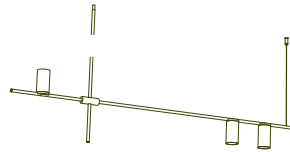

tribes LED H3 - 80cm

lamp type	LED
colour temp.	2700K
max. watt	3x7W
voltage	350mA
lumen	3 x 600
class	1
gear	-
length	1400 mm
width	55 mm
height	800 mm

order code

white	T98P3DWL
black	T98P3DZL
white / gold	T98P3DWLLB
black / gold	T98P3DZLLB