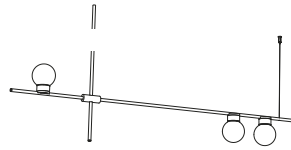

tribes globe L2 - 70cm

lamp type	LED
colour temp.	2700K
max. watt	3x6W
voltage	230V
lumen	3 x 600
class	1
gear	-
length	1400 mm
width	55 mm
height	700 mm

order code	
white	T98SP2DWL
black	T98SP2DZL
white / gold	T98SP2DWLLB
black / gold	T98SP2DZLLB