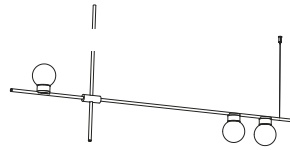

tribes globe L3 - 80cm

lamp type	LED
colour temp.	2700K
max. watt	3x6W
voltage	230V
lumen	3 x 600
class	1
gear	-
length	1400 mm
width	55 mm
height	800 mm

order code	
white	T98SP3DWL
black	T98SP3DZL
white / gold	T98SP3DWLLB
black / gold	T98SP3DZLLB