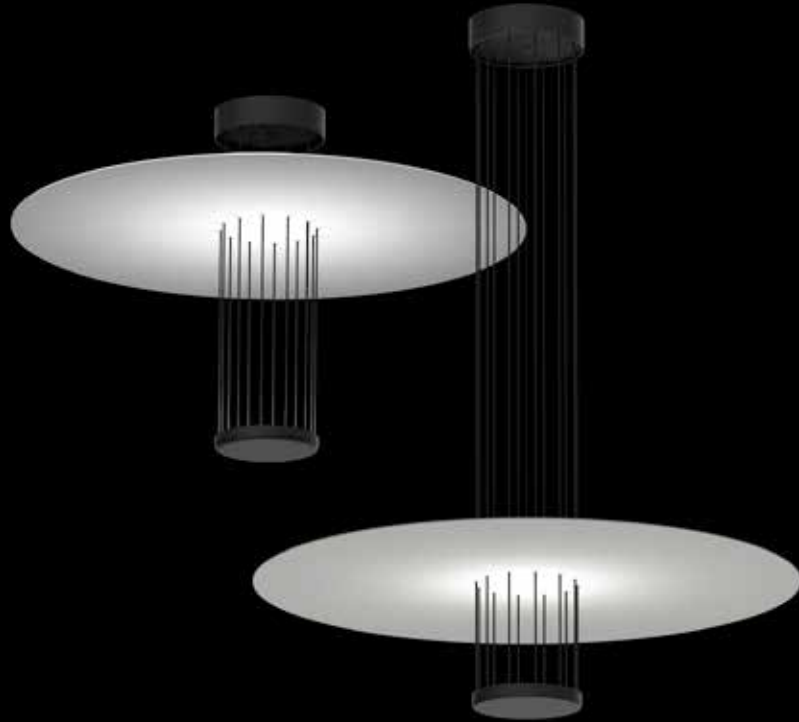

order code

white	T105H6DWL
black	T105H6DZL

float

design by glenn marys

Float is a ceiling mounted system that provides a pleasant indirect lighting. The vertical structure is reminiscent of classical columns and is available in different lengths.

The powder coated round disk that functions as a diffuser is available in different diameters and floats between the vertical rods. The position of the disk can easily be adjusted to create different lighting effects and different variations in the design. The dim to warm LED module is hidden inside the cooling volume and the electrical cable is discretely placed so that the design exists of 2 shapes only; a cylindrical structure and a disk.