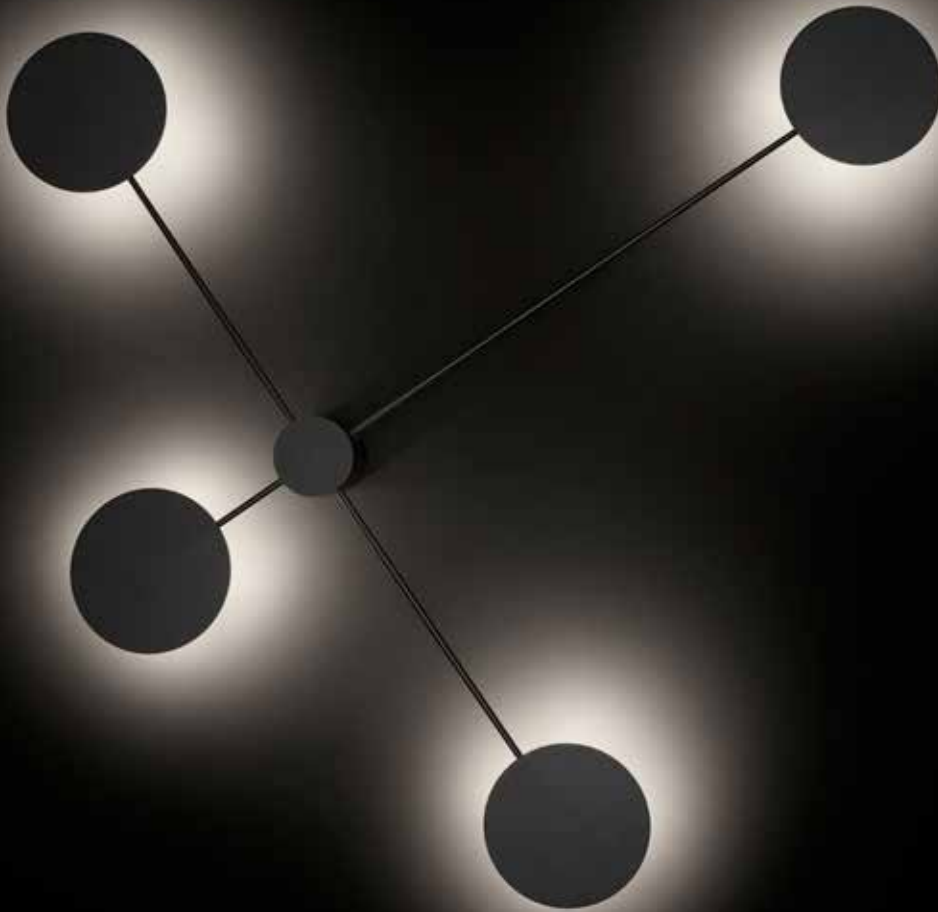

round control arm 2

lamp type	LED
colour temp.	2700K
max. watt	13W
voltage	350mA
class	1
gear	not incorporated
length	510 mm
height	230 mm

order code	
white	T100P2DWL
black	T100P2DZL

round control arm 3

lamp type	LED
colour temp.	2700K
max. watt	13W
voltage	350mA
class	1
gear	not incorporated
length	660 mm
height	230 mm

order code	
white	T100P3DWL
black	T100P3DZL

round control arm 4

lamp type	LED
colour temp.	2700K
max. watt	13W
voltage	350mA
class	1
gear	not incorporated
length	810 mm
height	230 mm

order code	
white	T100P4DWL
black	T100P4DZL

round control arm 5

lamp type	LED
colour temp.	2700K
max. watt	13W
voltage	350mA
class	1
gear	not incorporated
length	960 mm
height	230 mm

order code	
white	T100P5DWL
black	T100P5DZL