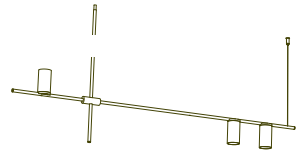

tribes LED H4 - 100cm

lamp type	LED
colour temp.	2700K
max. watt	3x7W
voltage	350mA
lumen	3 x 600
class	1
gear	-
length	1400 mm
width	55 mm
height	1000 mm

order code

white	T98P4DWL
black	T98P4DZL
white / gold	T98P4DWLLB
black / gold	T98P4DZLLB