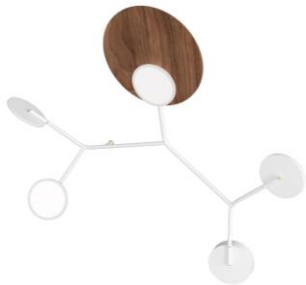

Ballon Wall 05 Lamp - C Model (Built-In Driver)

Frame & Cup	Panel	Dimmable	Light Direction	Diffuser	Lumen	Kelvin	RRP (incl. Vat)
White	Oak / Walnut / White	No *	Direct & Indirect	Micro Prism	890 lm	2700 K / 3000 K	1 320 €
Black	Oak / Walnut / Black	No *	Direct & Indirect	Micro Prism	890 lm	2700 K / 3000 K	1 320 €

* **Dimmable:** External driver (Dali/ push or Casambi) and 3m power cable (additional items).

Supports: Tunto EnOcean Switch (requires Casambi BLE driver).