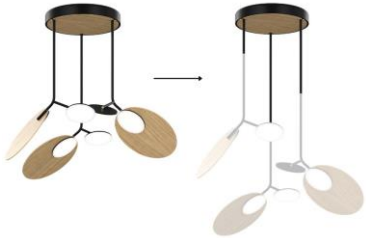

Ballon Pendant Lamp - Length Extension

Colors	Specification	RRP (incl. Vat)	Colors	Specification	RRP (incl. Vat)
White / Black	150 mm	30 €	24K Gilded	150 mm	30 €
	300 mm	40 €		300 mm	40 €
	450 mm	50 €		450 mm	50 €
	600 mm	60 €		600 mm	60 €
	750 mm	70 €		750 mm	70 €
	1050 mm	90 €		1050 mm	90 €

Ballon Table Lamp (Built-In Driver) - **New**