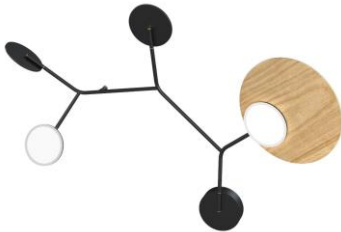

Ballon Wall 05 Lamp - B Model (Built-In Driver)

Frame & Cup	Panel	Dimmable	Light Direction	Diffuser	Lumen	Kelvin	RRP (incl. Vat)
White	Oak / Walnut / White	No *	Direct & Indirect	Micro Prism	890 lm	2700 K / 3000 K	1 320 €
Black	Oak / Walnut / Black	No *	Direct & Indirect	Micro Prism	890 lm	2700 K / 3000 K	1 320 €

* **Dimmable:** External driver (Dali/ push or Casambi) and 3m power cable (additional items).

Supports: Tunto EnOcean Switch (requires Casambi BLE driver).