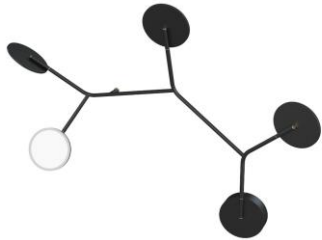

Ballon Wall 05 Lamp - A Model (Built-In Driver)

Frame & Cup	Panel	Dimmable	Light Direction	Diffuser	Lumen	Kelvin	RRP (incl. Vat)
White / Black	-	No *	Direct & Indirect	Micro Prism	890 lm	2700 K / 3000 K	1 285 €

* **Dimmable:** External driver (Dali/ push or Casambi) and 3m power cable (additional items).

Supports: Tunto EnOcean Switch (requires Casambi BLE driver).