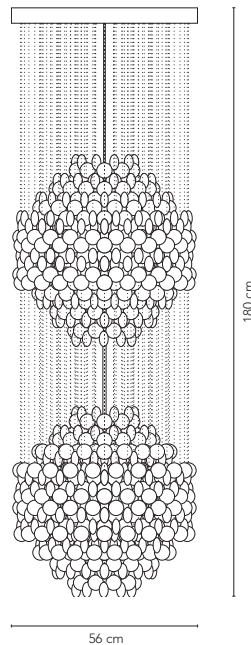

FUN

XL Pendants

by Verner Panton, 1964

WHY WE LOVE IT

Iconic design with a great story
Glamorous and elegant design that interacts with its surroundings
Generous light output
Combines light, movement and sound
Large pieces that can really elevate a decor

SUGGESTED APPLICATION

Hospitality
Work
Residential

MATERIAL

Seashell discs
Stainless steel rings
Ceiling plate is made of MDF (white lacquered).
Transparent plastic cord.

DIMENSIONS

12	FUN 4DM Height: 110 cm (43.3") Ø: 56 cm (22.1") Weight: 14 kg.	FUN 3DM Height: 240 cm (94.4") Ø: 56 cm (22.1") Weight: 21 kg.
	FUN 5DM Height: 180 cm (70.9") Ø: 56 cm (22.1") Weight: 19 kg.	

CANOPY COLOUR

White

DISC OPTIONS

Seashell

VARIANTS

FUN 5DM