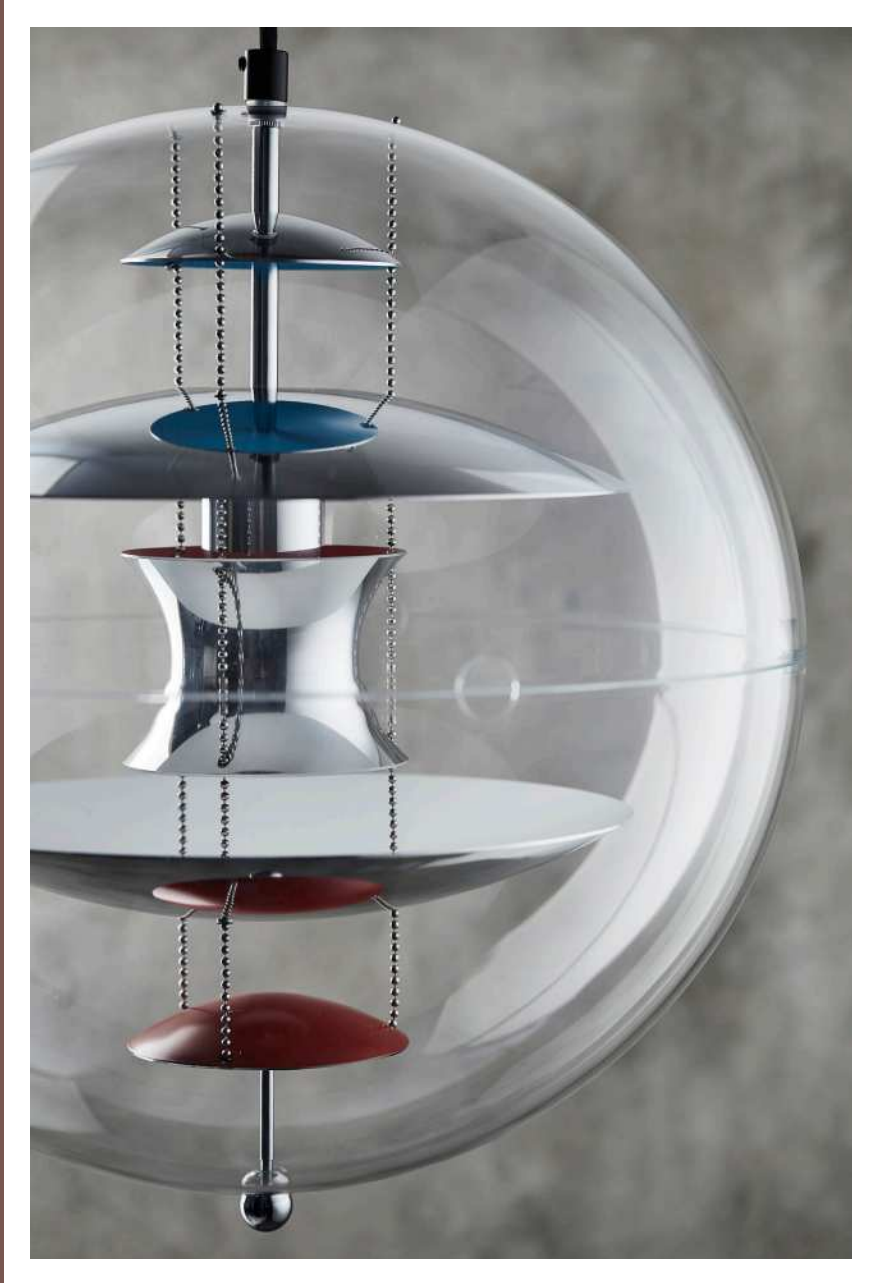

the
COLLECTION

LIGHTING

DESIGNED BY VERNER PANTON
MANUFACTURED BY VERPAN

VERPAN