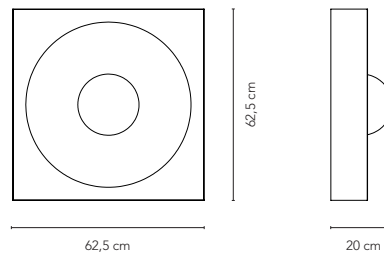

SPIEGEL

Wall & Ceiling

by Verner Panton, 1969

WHY WE LOVE IT

Architectural and sculptural lighting art piece
Great attention piece
Stunning single-piece statement or dramatic large-scale installation
For wall or ceiling mounting
Ambient lighting with zero glare

SUGGESTED APPLICATION

Hospitality
Work
Residential

MATERIAL

Made from welded steel
Painted silver finish

DIMENSIONS

W: 62,5 cm (24.6")
H: 62,5 cm (24.6")
D: 20 cm (7.9")
Weight: 5,4 kg.

COLOURS

Silver

VARIANTS