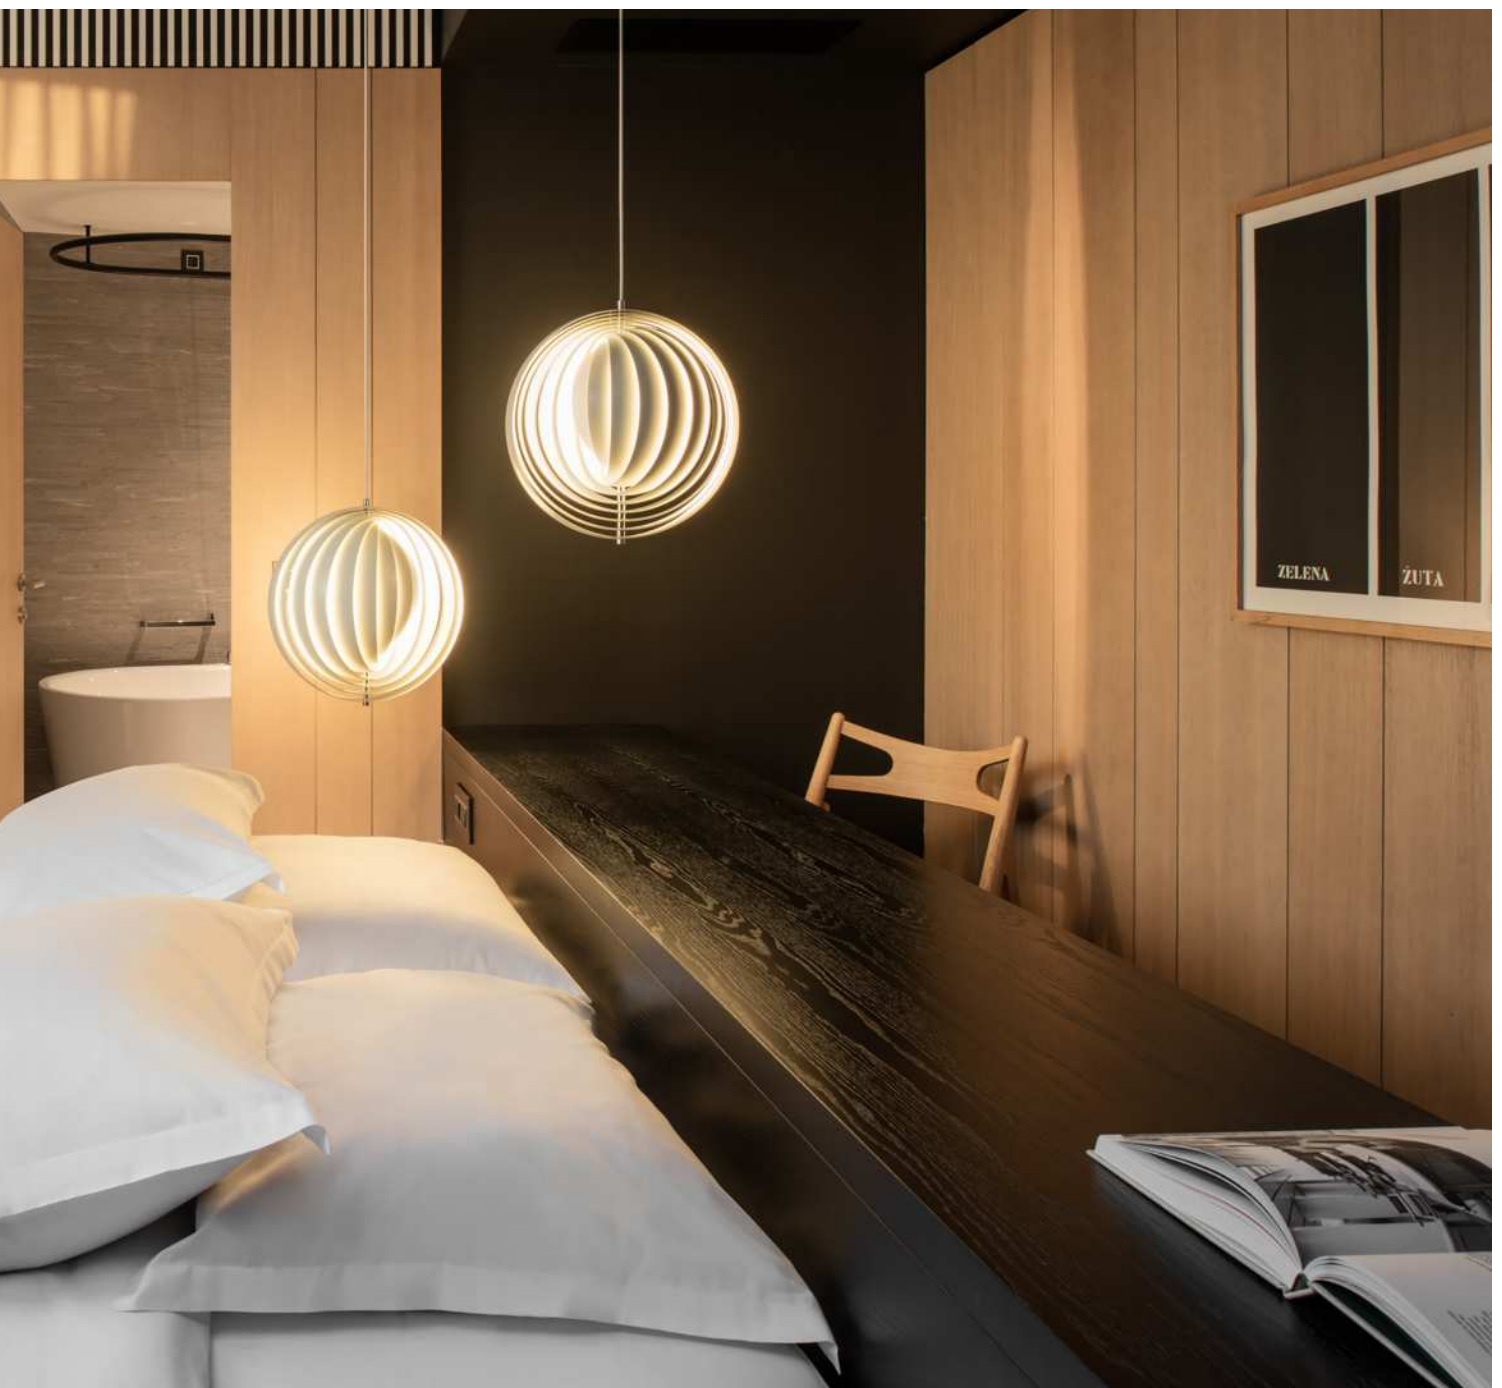

SHADE OPTIONS

SMALL

White Orange

LARGE & XXXL

White

VARIANTS

SMALL

Ø34 cm

LARGE

Ø44,5 cm

XXXL

Ø150 cm

COLLECTION

FEFOFI

VERPAN

Reference: Briig Boutique Hotel, Split
Product: Moon Pendant
Photo credit: Nord Klassik