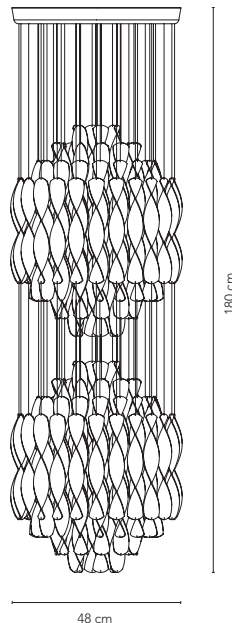

SPIRAL

XL Pendants

by Verner Panton, 1969

WHY WE LOVE IT

Iconic design with a great story
Playful design that interacts with its surroundings
Ambient light output
Combines light, movement and reflections
Large pieces that can really elevate a decor

SUGGESTED APPLICATION

Hospitality
Work
Residential

MATERIAL

Cast ABS plastic
Nylon string
Ceiling canopy is made from cast ABS plastic
Transparent plastic cord

DIMENSIONS

48	SPIRAL SP1 H: 115 cm (45.3") Ø48 cm (18.9") Weight: 11 kg.	SPIRAL SP3 H: 220 cm (86.6") Ø48 cm (18.9") Weight: 17 kg.
	SPIRAL SP2 H: 180 cm (70.9") Ø48 cm (18.9") Weight: 14 kg.	

CANOPY COLOURS

Steel Gold White

SPIRAL COLOURS

Gold Silver Multi

VARIANTS

SP2