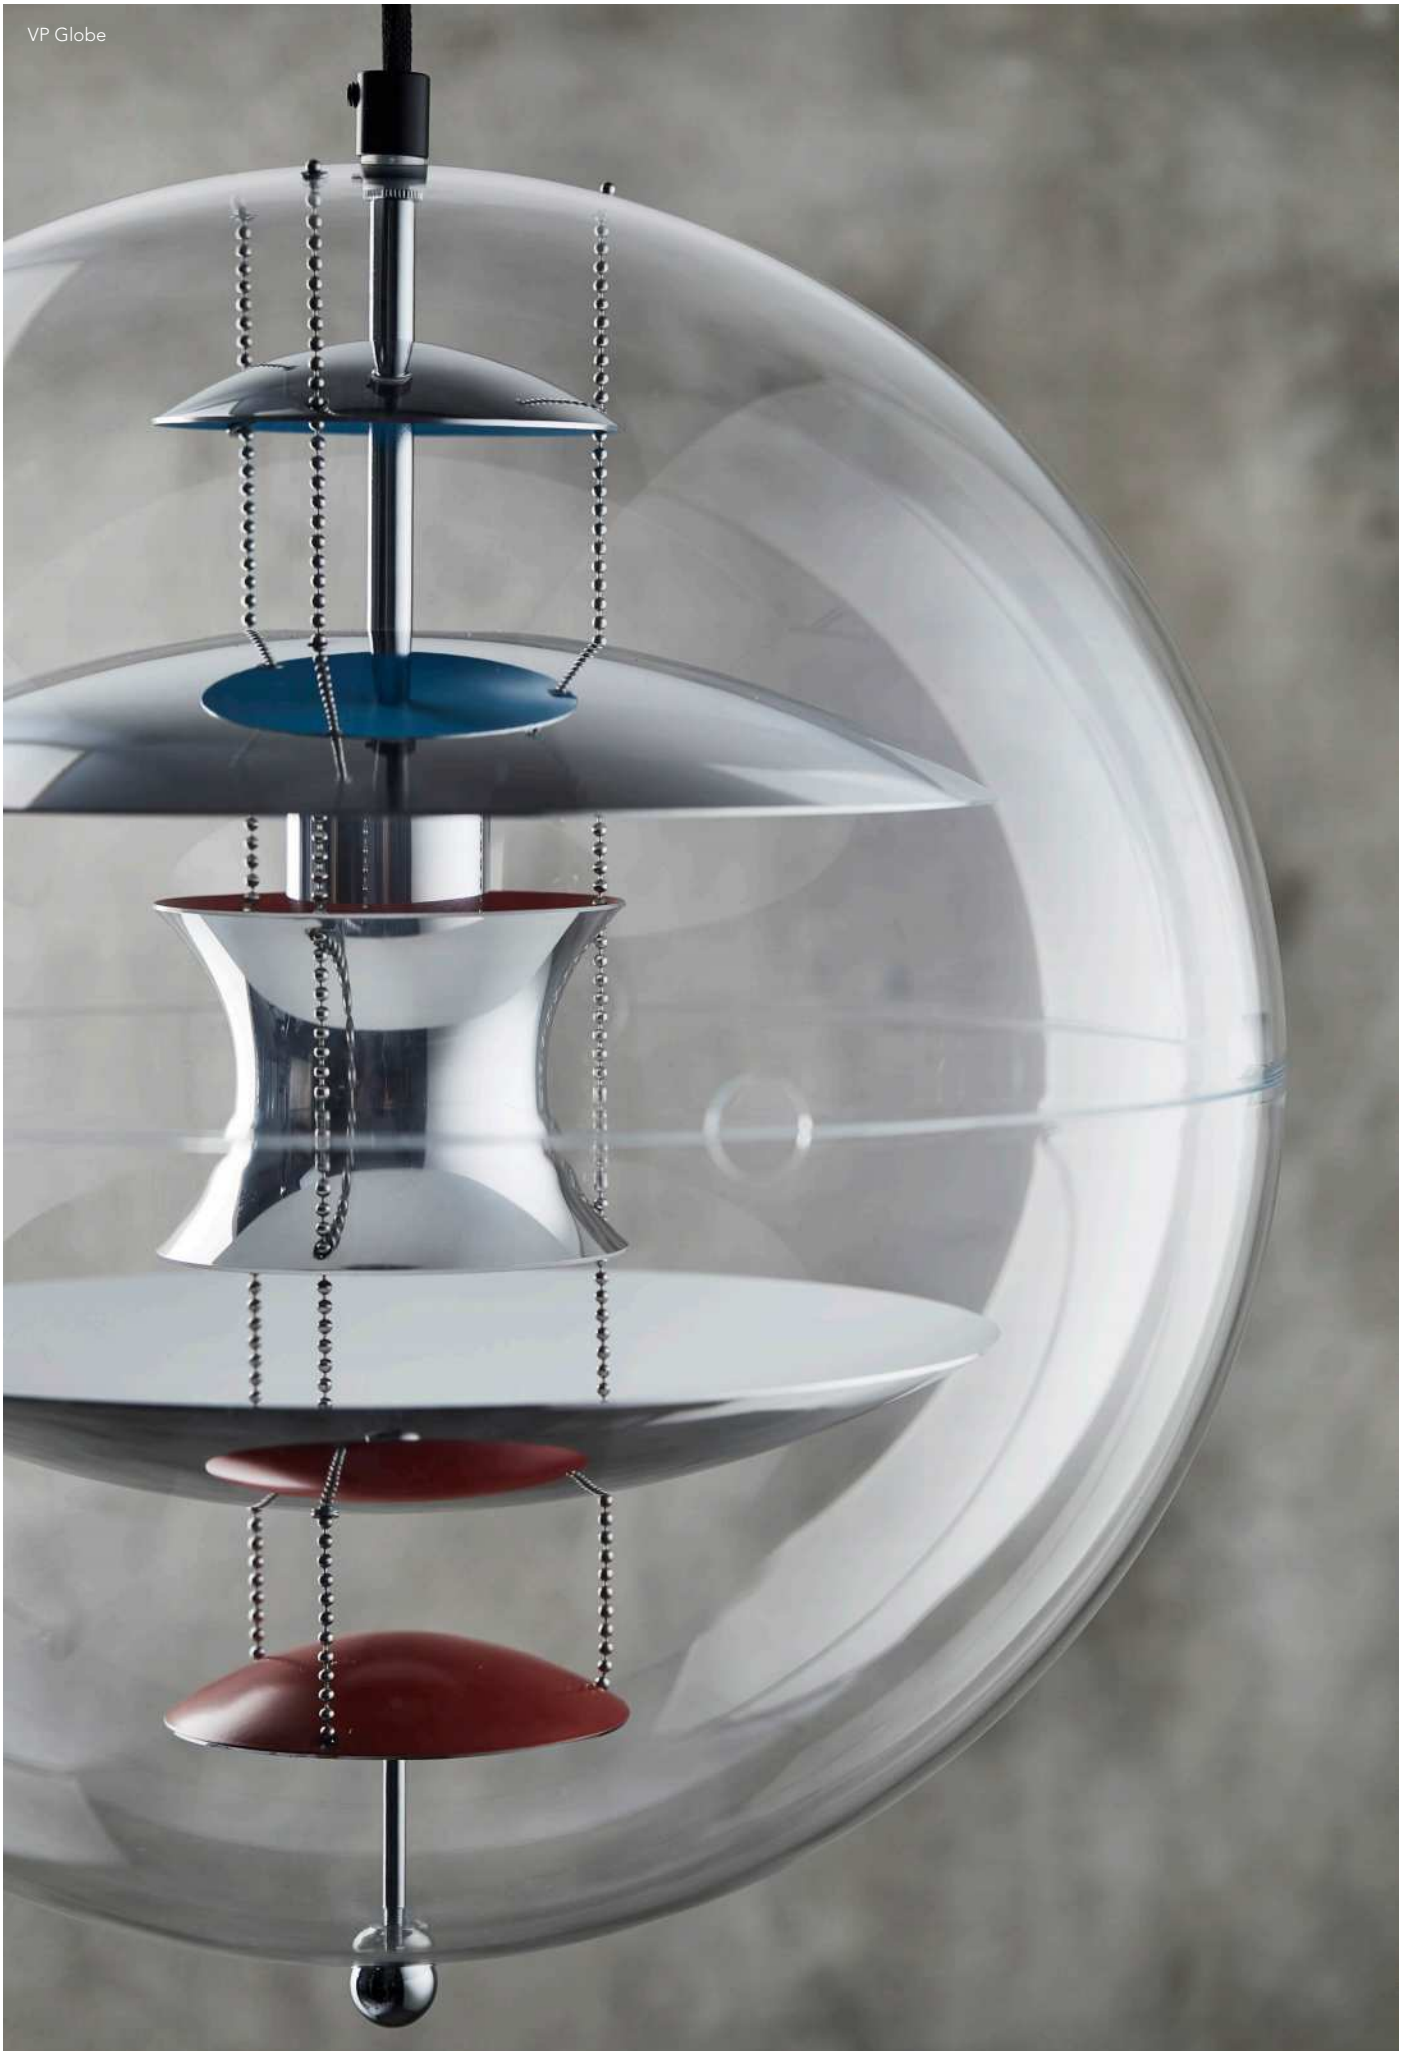

SUGGESTED APPLICATION

Hospitality
Work
Residential

MATERIAL

Acrylic outer top and bottom shell
Reflectors are suspended in steel chains
Canopy made from chrome plated metal

Reflector material:

VP Globe - polished aluminium
VP Globe Brass Finish - brass plated aluminium
VP Globe Glass - opal glass
VP Globe Coloured Glass - coloured glass & polished aluminium

18

DIMENSIONS

VP GLOBE
Ø: 40 cm (15.8") / Ø50 (19.7")
Weight: 5 kg / 9 kg.

VP GLOBE Brass Finish
Ø: 40 cm (15.8")
Weight: 5 kg

VP GLOBE Glass
Ø: 40 cm (15.8") / Ø50 (19.7")
Weight: 5 kg / 9 kg.

VP GLOBE Coloured Glass
Ø: 40 cm (15.8")
Weight: 5 kg

COLOURS

VARIANTS

VP GLOBE ø40

VP GLOBE ø50

VP Globe

V&Globe

VP Globe

VP Globe Glass

Pendant

by Verner Panton, 1977

WHY WE LOVE IT

Classic variation of the iconic VP Globe design
Futuristic and sculptural design that interacts with its surroundings
Decorative mood setting light output

SUGGESTED APPLICATION