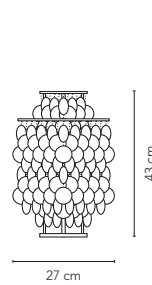

FUN

Table Lamps

by Verner Panton, 1964

WHY WE LOVE IT

Iconic design with a great story
Glamorous and elegant design that interacts with its surroundings
Generous light output
Combines light, movement and sound
Attractive sizes with many application options

SUGGESTED APPLICATION

Hospitality
Work
Residential

MATERIAL

Seashells
Chrome plated metal frame (silver or brass)
Stainless steel rings
Black fabric cord

DIMENSIONS

6	FUN 2TM Height: 43 cm (16.9") Ø: 27 cm (10.6") Weight: 3,0 kg.	FUN 1TM Height: 65 cm (25.6") Ø: 40 cm (15.8") Weight: 8,0 kg.

FRAME OPTIONS

Steel Brass

Brass frame is available for 2TM only.

DISC OPTIONS

Seashell

VARIANTS

FUN 2TM