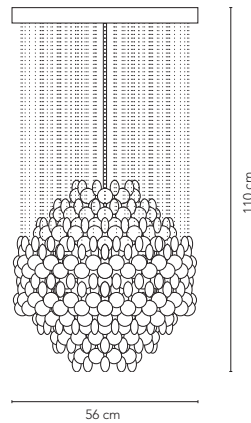

FUN

XL Pendants

by Verner Panton, 1964

WHY WE LOVE IT

Iconic design with a great story
Glamorous and elegant design that interacts with its surroundings
Generous light output
Combines light, movement and sound
Large pieces that can really elevate a decor

SUGGESTED APPLICATION

Hospitality
Work
Residential

MATERIAL

Seashell discs
Stainless steel rings
Ceiling plate is made of MDF (white lacquered).
Transparent plastic cord.

DIMENSIONS

12	FUN 4DM Height: 110 cm (43.3") Ø: 56 cm (22.1") Weight: 14 kg.	FUN 3DM Height: 240 cm (94.4") Ø: 56 cm (22.1") Weight: 21 kg.
	FUN 5DM Height: 180 cm (70.9") Ø: 56 cm (22.1") Weight: 19 kg.	

CANOPY COLOUR

White

DISC OPTIONS

Seashell

VARIANTS

FUN 4DM