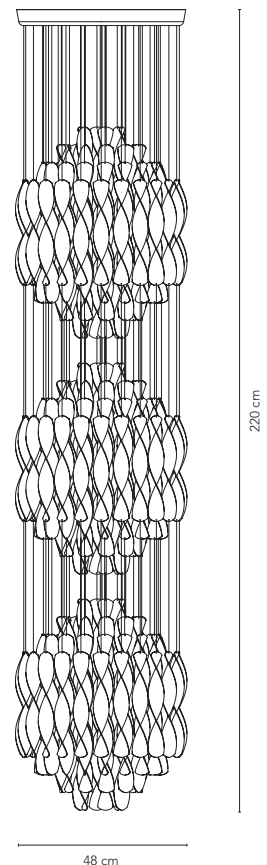

SPIRAL

XL Pendants

by Verner Panton, 1969

WHY WE LOVE IT

Iconic design with a great story
Playful design that interacts with its surroundings
Ambient light output
Combines light, movement and reflections
Large pieces that can really elevate a decor

SUGGESTED APPLICATION

Hospitality
Work
Residential

MATERIAL

Cast ABS plastic
Nylon string
Ceiling canopy is made from cast ABS plastic
Transparent plastic cord

DIMENSIONS

48	SPIRAL SP1 H: 115 cm (45.3") Ø48 cm (18.9") Weight: 11 kg.	SPIRAL SP3 H: 220 cm (86.6") Ø48 cm (18.9") Weight: 17 kg.
	SPIRAL SP2 H: 180 cm (70.9") Ø48 cm (18.9") Weight: 14 kg.	

CANOPY COLOURS

Steel Gold White

SPIRAL COLOURS

Gold Silver Multi

VARIANTS

SP3