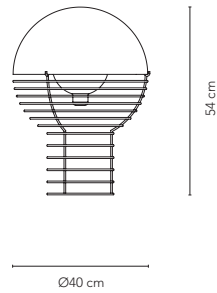

18

DIMENSIONS

VP GLOBE
Ø: 40 cm (15.8") / Ø50 (19.7")
Weight: 5 kg / 9 kg.

VP GLOBE Brass Finish
Ø: 40 cm (15.8")
Weight: 5 kg

VP GLOBE Glass
Ø: 40 cm (15.8") / Ø50 (19.7")
Weight: 5 kg / 9 kg.

VP GLOBE Coloured Glass
Ø: 40 cm (15.8")
Weight: 5 kg

DIMENSIONS

Shade: Ø30 cm (12")
H: 60 cm (23.6")
Base: Ø 8 cm (3,15")
Weight: 4,2 kg.

COLOURS

Grey Red

VARIANTS

WIRE Series

by Verner Panton, 1972

WHY WE LOVE IT

Futuristic design
Generous ambient light
Super versatile

SUGGESTED APPLICATION

Hospitality
Work
Residential

MATERIAL

Frame is made from chrome plated steel
Shade is made from white plastic

DIMENSIONS

TABLE LAMP
H: 54 cm (21.3")
Ø40 cm (15.8")
Weight: 5 kg.

FLOOR LAMP
Diameter: 40 cm (15.8")
Height: 120 cm (47.3")
Weight: 5,5 kg.

SHADE OPTIONS

White

VARIANTS

TABLE LAMP

FLOOR LAMP

Upholstery : Vidar 333 / Kvadrat

Upholstery: Hallingdal 116 / Kvadrat