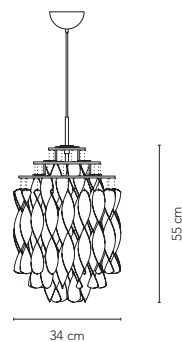

18

DIMENSIONS

VP GLOBE
Ø: 40 cm (15.8") / Ø50 (19.7")
Weight: 5 kg / 9 kg.

VP GLOBE Brass Finish
Ø: 40 cm (15.8")
Weight: 5 kg

VP GLOBE Glass
Ø: 40 cm (15.8") / Ø50 (19.7")
Weight: 5 kg / 9 kg.

VP GLOBE Coloured Glass
Ø: 40 cm (15.8")
Weight: 5 kg

SUGGESTED APPLICATION

Hospitality
 Work
 Residential

MATERIAL

Cast ABS plastic
 Nylon string
 Ceiling canopy is made from cast ABS plastic
 Transparent plastic cord

DIMENSIONS

42 MINI
 Height: 55 cm (21.7")
 Ø: 34 cm (13.4")
 Weight: 5 kg.

SP01
 Height: 60 cm (23.6")
 Ø: 45 cm (17.7")
 Weight: 7 kg.

FRAME OPTIONS

Steel Gold

SPIRAL COLOURS

Gold Silver Multi

Spiral Mini is only available in silver.

VARIANTS

MINI

DIMENSIONS

Shade: Ø30 cm (12")
H: 60 cm (23.6")
Base: Ø 8 cm (3,15")
Weight: 4,2 kg.

COLOURS

Grey Red

VARIANTS

WIRE Series

by Verner Panton, 1972

WHY WE LOVE IT