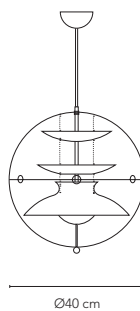

PANTO

Pendant

by Verner Panton, 1977

WHY WE LOVE IT

Classic variation of the iconic VP Globe design
Futuristic and sculptural design that interacts with its surroundings
Decorative mood setting light output

SUGGESTED APPLICATION

Hospitality
Work
Residential

MATERIAL

Acrylic outer top and bottom shell
Reflectors made from lacquered aluminium
Reflectors are suspended in steel chains
Canopy made from lacquered metal

DIMENSIONS

PANTO
Ø: 40 cm (15.8") / Ø50 (19.7")
Weight: 5 kg / 10 kg.

VARIANTS

PANTO ø40