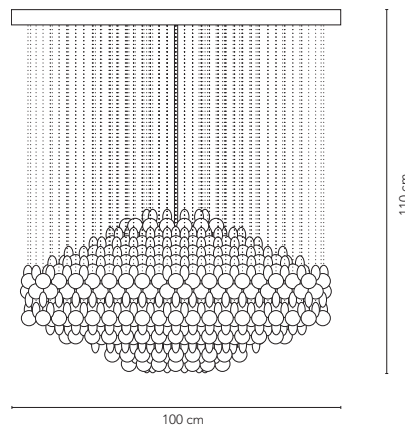

SUGGESTED APPLICATION

Hospitality
Work
Residential

MATERIAL

Seashell discs
Stainless steel rings
Ceiling plate is made of MDF (white lacquered).
Transparent plastic cord.

DIMENSIONS

14 FUN 7DM
Height: 110 cm (43.3")
Ø: 100 cm (39.4")
Weight: 30 kg.

FUN 8DM
Height: 200 cm (78.9")
Ø: 100 cm (39.4")
Weight: 45 kg.

CANOPY COLOUR

White

DISC OPTIONS

Seashell

VARIANTS

FUN 7DM

FUN 8DM

18

DIMENSIONS

VP GLOBE
Ø: 40 cm (15.8") / Ø50 (19.7")
Weight: 5 kg / 9 kg.

VP GLOBE Brass Finish
Ø: 40 cm (15.8")
Weight: 5 kg

VP GLOBE Glass
Ø: 40 cm (15.8") / Ø50 (19.7")
Weight: 5 kg / 9 kg.

VP GLOBE Coloured Glass
Ø: 40 cm (15.8")
Weight: 5 kg