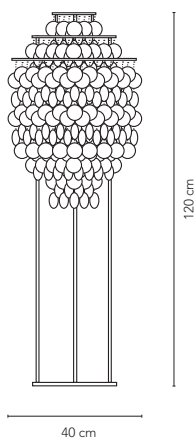

FUN

Floor

by Verner Panton, 1964

WHY WE LOVE IT

Iconic design with a great story
Glamorous and elegant design that interacts with its surroundings
Generous light output
Combines light, movement and sound

SUGGESTED APPLICATION

Hospitality
Work
Residential

MATERIAL

Seashells
Chrome plated metal frame (silver or brass)
Stainless steel rings

DIMENSIONS

FUN 1STM
H: 120 cm (47.2")
Ø40 cm (15.8")
Weight: 10 kg.

FRAME OPTIONS

Steel Brass

DISC OPTIONS

Seashell

VARIANTS

FUN 1STM