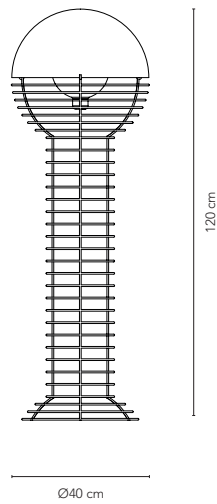

DIMENSIONS

PENDANT
Height: 25 cm (9.8")
Ø45 cm (17.7")
Weight: 1,4 kg.

SHADE OPTIONS

PENDANT

Antique
Brass

VARIANTS

PENDANT

REFLECT

DIMENSIONS

Shade: Ø30 cm (12")
H: 60 cm (23.6")
Base: Ø 8 cm (3,15")
Weight: 4,2 kg.

COLOURS

Grey Red

VARIANTS

WIRE Series

by Verner Panton, 1972

WHY WE LOVE IT

Futuristic design
Generous ambient light
Super versatile

SUGGESTED APPLICATION

Hospitality
Work
Residential

MATERIAL

Frame is made from chrome plated steel
Shade is made from white plastic

DIMENSIONS

TABLE LAMP
H: 54 cm (21.3")
Ø40 cm (15.8")
Weight: 5 kg.

FLOOR LAMP
Diameter: 40 cm (15.8")
Height: 120 cm (47.3")
Weight: 5,5 kg.

SHADE OPTIONS

White

VARIANTS

TABLE LAMP

FLOOR LAMP

Upholstery : Vidar 333 / Kvadrat

Upholstery: Hallingdal 116 / Kvadrat