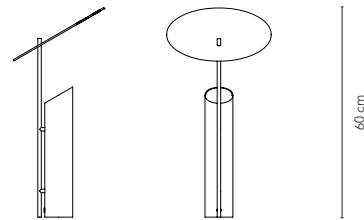

DIMENSIONS

PENDANT
Height: 25 cm (9.8")
Ø45 cm (17.7")
Weight: 1,4 kg.

SHADE OPTIONS

PENDANT

Antique
Brass

VARIANTS

PENDANT

REFLECT

DIMENSIONS

Shade: Ø30 cm (12")
H: 60 cm (23.6")
Base: Ø 8 cm (3,15")
Weight: 4,2 kg.

COLOURS

Grey Red

VARIANTS

WIRE Series

by Verner Panton, 1972

WHY WE LOVE IT

Futuristic design
Generous ambient light
Super versatile

SUGGESTED APPLICATION

Hospitality
Work
Residential

MATERIAL

Frame is made from chrome plated steel
Shade is made from white plastic

DIMENSIONS

TABLE LAMP
H: 54 cm (21.3")
Ø40 cm (15.8")
Weight: 5 kg.