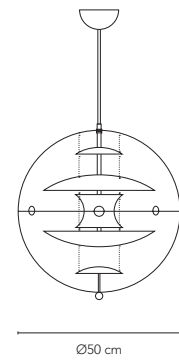

VP GLOBE ø50