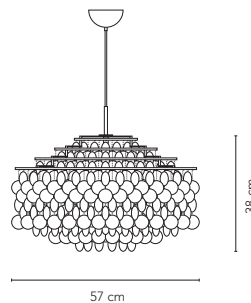

FUN

Pendants

by Verner Panton, 1964

WHY WE LOVE IT

Iconic design with a great story
Glamorous and elegant design that interacts with its surroundings
Generous light output
Combines light, movement and sound
Available in a number of sizes and finishes

SUGGESTED APPLICATION

Hospitality
Work
Residential

MATERIAL

Seashells
Chrome plated metal frame (silver or brass)
Stainless steel rings
Black fabric cord

DIMENSIONS

2

FUN 2DM
Height: 43 cm (16.9")
Ø: 27 cm (10.6")
Weight: 3,0 kg.

FUN 10DM
Height: 38 cm (14.9")
Ø: 57 cm (22.4")
Weight: 7,0 kg.

FUN 1DM
Height: 60 cm (17.7")
Ø: 45 cm (23.6")
Weight: 5,0 kg.

FUN 11DM
Height: 44 cm (17.3.0")
Ø: 70 cm (27.6")
Weight: 6,5 kg.

FUN 0DM
Height: 76 cm (31.0")
Ø: 53 cm (21.6")
Weight: 6,5 kg.

FRAME OPTIONS

Steel Brass

Brass frame is available for 10DM and 11DM only.

DISC OPTIONS

Seashell

VARIANTS