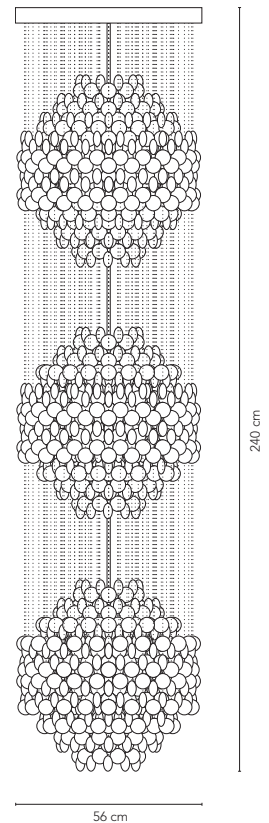

FUN

XL Pendants

by Verner Panton, 1964

WHY WE LOVE IT

Iconic design with a great story
Glamorous and elegant design that interacts with its surroundings
Generous light output
Combines light, movement and sound
Large pieces that can really elevate a decor

SUGGESTED APPLICATION

Hospitality
Work
Residential

MATERIAL

Seashell discs
Stainless steel rings
Ceiling plate is made of MDF (white lacquered).
Transparent plastic cord.

DIMENSIONS

12	FUN 4DM Height: 110 cm (43.3") Ø: 56 cm (22.1") Weight: 14 kg.	FUN 3DM Height: 240 cm (94.4") Ø: 56 cm (22.1") Weight: 21 kg.
	FUN 5DM Height: 180 cm (70.9") Ø: 56 cm (22.1") Weight: 19 kg.	

CANOPY COLOUR

White

DISC OPTIONS

Seashell

VARIANTS

FUN 3DM