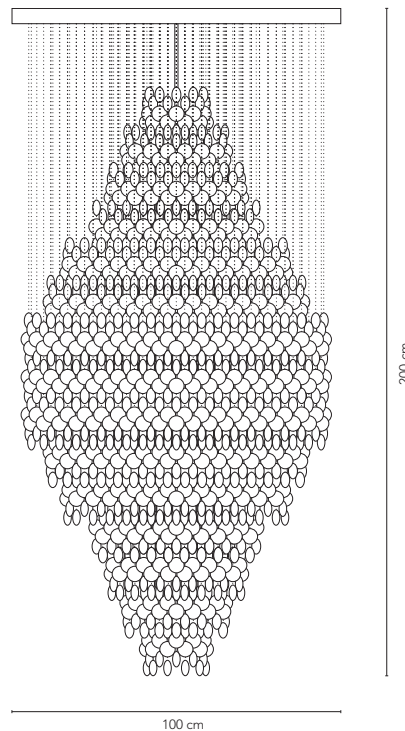

FUN 10DM
Height: 38 cm (14.9")
Ø: 57 cm (22.4")
Weight: 7,0 kg.

FUN 1DM
Height: 60 cm (17.7")
Ø: 45 cm (23.6")
Weight: 5,0 kg.

FUN 11DM
Height: 44 cm (17.3.0")
Ø: 70 cm (27.6")
Weight: 6,5 kg.

FUN 0DM
Height: 76 cm (31.0")
Ø: 53 cm (21.6")
Weight: 6,5 kg.

SUGGESTED APPLICATION

Hospitality
Work
Residential

MATERIAL

Seashell discs
Stainless steel rings
Ceiling plate is made of MDF (white lacquered).
Transparent plastic cord.

DIMENSIONS

14 FUN 7DM
Height: 110 cm (43.3")
Ø: 100 cm (39.4")
Weight: 30 kg.

FUN 8DM
Height: 200 cm (78.9")
Ø: 100 cm (39.4")
Weight: 45 kg.

CANOPY COLOUR

White

DISC OPTIONS

Seashell

VARIANTS

FUN 7DM

FUN 8DM

18

DIMENSIONS

VP GLOBE
Ø: 40 cm (15.8") / Ø50 (19.7")
Weight: 5 kg / 9 kg.

VP GLOBE Brass Finish
Ø: 40 cm (15.8")
Weight: 5 kg

VP GLOBE Glass
Ø: 40 cm (15.8") / Ø50 (19.7")
Weight: 5 kg / 9 kg.

VP GLOBE Coloured Glass
Ø: 40 cm (15.8")
Weight: 5 kg