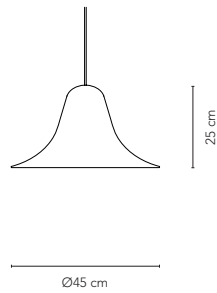

18

DIMENSIONS

VP GLOBE
Ø: 40 cm (15.8") / Ø50 (19.7")
Weight: 5 kg / 9 kg.

VP GLOBE Brass Finish
Ø: 40 cm (15.8")
Weight: 5 kg

VP GLOBE Glass
Ø: 40 cm (15.8") / Ø50 (19.7")
Weight: 5 kg / 9 kg.

VP GLOBE Coloured Glass
Ø: 40 cm (15.8")
Weight: 5 kg

DIMENSIONS

PENDANT
Height: 25 cm (9.8")
Ø45 cm (17.7")
Weight: 1,4 kg.

SHADE OPTIONS

PENDANT

Antique
Brass

VARIANTS

PENDANT

REFLECT

DIMENSIONS

Shade: Ø30 cm (12")
H: 60 cm (23.6")
Base: Ø 8 cm (3,15")
Weight: 4,2 kg.

COLOURS

Grey Red

VARIANTS

WIRE Series

by Verner Panton, 1972

WHY WE LOVE IT