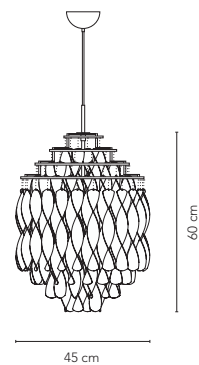

SPIRAL

Pendants

by Verner Panton, 1969

WHY WE LOVE IT

Iconic design with a great story
Playful design that interacts with its surroundings
Generous light output
Combines light, movement and sound
Available in a number of sizes and materials

SUGGESTED APPLICATION

Hospitality
Work
Residential

MATERIAL

Cast ABS plastic
Nylon string
Ceiling canopy is made from cast ABS plastic
Transparent plastic cord

DIMENSIONS

42 MINI
Height: 55 cm (21.7")
Ø: 34 cm (13.4")
Weight: 5 kg.

SP01
Height: 60 cm (23.6")
Ø: 45 cm (17.7")
Weight: 7 kg.

FRAME OPTIONS

Steel Gold

SPIRAL COLOURS

Gold Silver Multi

Spiral Mini is only available in silver.

VARIANTS

SP01