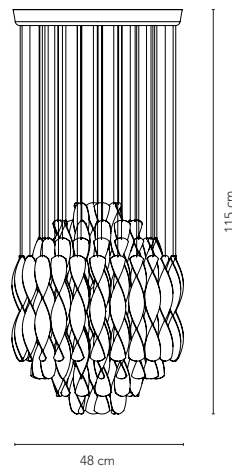

SPIRAL

XL Pendants

by Verner Panton, 1969

WHY WE LOVE IT

Iconic design with a great story
Playful design that interacts with its surroundings
Ambient light output
Combines light, movement and reflections
Large pieces that can really elevate a decor

SUGGESTED APPLICATION

Hospitality
Work
Residential

MATERIAL

Cast ABS plastic
Nylon string
Ceiling canopy is made from cast ABS plastic
Transparent plastic cord

DIMENSIONS

48	SPIRAL SP1 H: 115 cm (45.3") Ø48 cm (18.9") Weight: 11 kg.	SPIRAL SP3 H: 220 cm (86.6") Ø48 cm (18.9") Weight: 17 kg.
	SPIRAL SP2 H: 180 cm (70.9") Ø48 cm (18.9") Weight: 14 kg.	

CANOPY COLOURS

Steel Gold White

SPIRAL COLOURS

Gold Silver Multi

VARIANTS

SP1