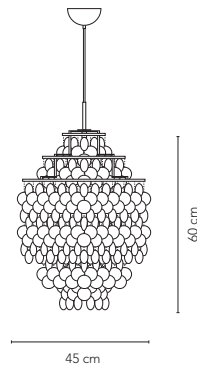

Hospitality
Work
Residential

MATERIAL

Seashells
Chrome plated metal frame (silver or brass)
Stainless steel rings
Black fabric cord

DIMENSIONS

2

FUN 2DM
Height: 43 cm (16.9")
Ø: 27 cm (10.6")
Weight: 3,0 kg.

FUN 10DM
Height: 38 cm (14.9")
Ø: 57 cm (22.4")
Weight: 7,0 kg.

FUN 1DM
Height: 60 cm (17.7")
Ø: 45 cm (23.6")
Weight: 5,0 kg.

FUN 11DM
Height: 44 cm (17.3.0")
Ø: 70 cm (27.6")
Weight: 6,5 kg.

FUN 0DM
Height: 76 cm (31.0")
Ø: 53 cm (21.6")
Weight: 6,5 kg.

FRAME OPTIONS

Steel Brass

Brass frame is available for 10DM and 11DM only.

DISC OPTIONS

Seashell

VARIANTS

FUN 2DM

FUN 1DM

SUGGESTED APPLICATION

Hospitality
 Work
 Residential

MATERIAL

Seashells
 Chrome plated metal frame (silver or brass)
 Stainless steel rings
 Black fabric cord

DIMENSIONS

6	FUN 2TM Height: 43 cm (16.9") Ø: 27 cm (10.6") Weight: 3,0 kg.	FUN 1TM Height: 65 cm (25.6") Ø: 40 cm (15.8") Weight: 8,0 kg.
---	---	---