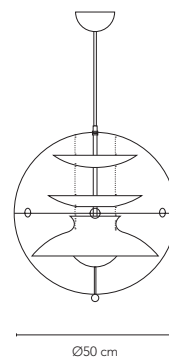

PANTO

Pendant

by Verner Panton, 1977

WHY WE LOVE IT

Classic variation of the iconic VP Globe design
Futuristic and sculptural design that interacts with its surroundings
Decorative mood setting light output

SUGGESTED APPLICATION

Hospitality
Work
Residential

MATERIAL

Acrylic outer top and bottom shell
Reflectors made from lacquered aluminium
Reflectors are suspended in steel chains
Canopy made from lacquered metal

DIMENSIONS

PANTO
Ø: 40 cm (15.8") / Ø50 (19.7")
Weight: 5 kg / 10 kg.

VARIANTS

PANTO ø50