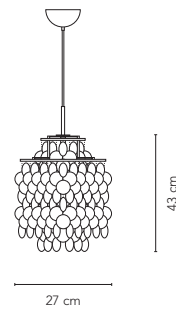

Hospitality
Work
Residential

MATERIAL

Seashells
Chrome plated metal frame (silver or brass)
Stainless steel rings
Black fabric cord

DIMENSIONS

2

FUN 2DM
Height: 43 cm (16.9")
Ø: 27 cm (10.6")
Weight: 3,0 kg.

FUN 10DM
Height: 38 cm (14.9")
Ø: 57 cm (22.4")
Weight: 7,0 kg.

FUN 1DM
Height: 60 cm (17.7")
Ø: 45 cm (23.6")
Weight: 5,0 kg.

FUN 11DM
Height: 44 cm (17.3.0")
Ø: 70 cm (27.6")
Weight: 6,5 kg.

FUN 0DM
Height: 76 cm (31.0")
Ø: 53 cm (21.6")
Weight: 6,5 kg.

FRAME OPTIONS

Steel Brass

Brass frame is available for 10DM and 11DM only.

DISC OPTIONS

Seashell

VARIANTS

FUN 2DM

FUN 1DM

SUGGESTED APPLICATION

Hospitality
 Work
 Residential

MATERIAL

Seashells
 Chrome plated metal frame (silver or brass)
 Stainless steel rings
 Black fabric cord

DIMENSIONS

6	FUN 2TM Height: 43 cm (16.9") Ø: 27 cm (10.6") Weight: 3,0 kg.	FUN 1TM Height: 65 cm (25.6") Ø: 40 cm (15.8") Weight: 8,0 kg.
---	---	---