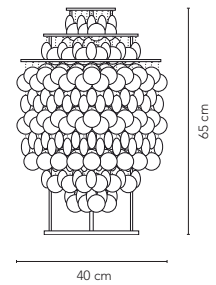

FUN

Table Lamps

by Verner Panton, 1964

WHY WE LOVE IT

Iconic design with a great story
Glamorous and elegant design that interacts with its surroundings
Generous light output
Combines light, movement and sound
Attractive sizes with many application options

SUGGESTED APPLICATION

Hospitality
Work
Residential

MATERIAL

Seashells
Chrome plated metal frame (silver or brass)
Stainless steel rings
Black fabric cord

DIMENSIONS

6	FUN 2TM Height: 43 cm (16.9") Ø: 27 cm (10.6") Weight: 3,0 kg.	FUN 1TM Height: 65 cm (25.6") Ø: 40 cm (15.8") Weight: 8,0 kg.

FRAME OPTIONS

Steel Brass

Brass frame is available for 2TM only.

DISC OPTIONS

Seashell

VARIANTS

FUN 1TM