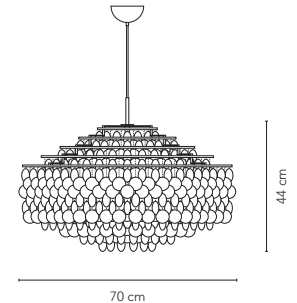

FUN

Pendants

by Verner Panton, 1964

WHY WE LOVE IT

Iconic design with a great story
Glamorous and elegant design that interacts with its surroundings
Generous light output
Combines light, movement and sound
Available in a number of sizes and finishes

SUGGESTED APPLICATION

Hospitality
Work
Residential

MATERIAL

Seashells
Chrome plated metal frame (silver or brass)
Stainless steel rings
Black fabric cord

DIMENSIONS

2

FUN 2DM
Height: 43 cm (16.9")
Ø: 27 cm (10.6")
Weight: 3,0 kg.

FUN 10DM
Height: 38 cm (14.9")
Ø: 57 cm (22.4")
Weight: 7,0 kg.

FUN 1DM
Height: 60 cm (17.7")
Ø: 45 cm (23.6")
Weight: 5,0 kg.

FUN 11DM
Height: 44 cm (17.3.0")
Ø: 70 cm (27.6")
Weight: 6,5 kg.

FUN 0DM
Height: 76 cm (31.0")
Ø: 53 cm (21.6")
Weight: 6,5 kg.

FRAME OPTIONS

Steel Brass

Brass frame is available for 10DM and 11DM only.

DISC OPTIONS

Seashell

VARIANTS