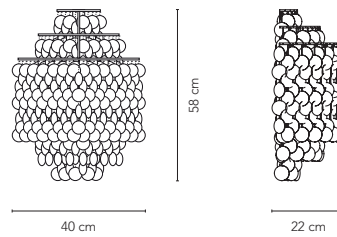

FUN Wall

by Verner Panton, 1964

WHY WE LOVE IT

Iconic design with a great story
Glamorous and elegant design that interacts with its surroundings
Generous light output
Combines light, movement and sound
Available in a number of sizes and finishes

SUGGESTED APPLICATION

Hospitality
Work
Residential

MATERIAL

Seashells
Chrome plated metal frame
Stainless steel rings

DIMENSIONS

FUN 1WM
H: 58 cm (22.8")
D: 22 cm (8.7")
W: 40 cm (15.7")
Weight: 4 kg.

FRAME OPTIONS

Steel

DISC OPTIONS

Seashell

VARIANTS

FUN 1WM