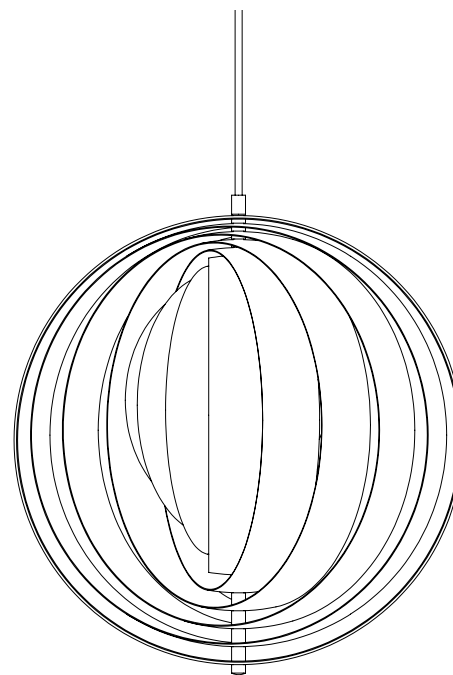

MOON

Pendants

by Verner Panton, 1960

WHY WE LOVE IT

One of Panton's earliest lighting designs
Beautiful spherical design
Soft and ambient light output
Great as single piece or in clusters
Available in three sizes

SUGGESTED APPLICATION

Hospitality
Work
Residential

MATERIAL

Lamellae and canopy is made from lacquered metal

DIMENSIONS

SMALL
Ø34 cm (13.4")
Weight: 4,5 kg.

LARGE
Ø44.5 cm (17.5")
Weight: 8 kg.

XXXL
Ø: 150 cm (59.1")
Weight: 125 kg.

SHADE OPTIONS

SMALL

White Orange

LARGE & XXXL

White

VARIANTS

SMALL

Ø34 cm

LARGE

Ø44,5 cm

XXXL

Ø150 cm