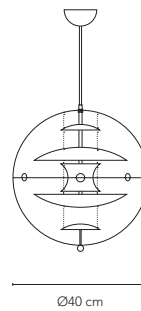

VP GLOBE

Pendant

by Verner Panton, 1969

WHY WE LOVE IT

Arguably the most recognized Panton lighting design
Futuristic and sculptural design that interacts with its surroundings
The different executions of the design allows for different expressions
Decorative mood setting light output

SUGGESTED APPLICATION

Hospitality
Work
Residential

MATERIAL

Acrylic outer top and bottom shell
Reflectors are suspended in steel chains
Canopy made from chrome plated metal

Reflector material:

VP Globe - polished aluminium
VP Globe Brass Finish - brass plated aluminium
VP Globe Glass - opal glass
VP Globe Coloured Glass - coloured glass & polished aluminium

18

DIMENSIONS

VP GLOBE
Ø: 40 cm (15.8") / Ø50 (19.7")
Weight: 5 kg / 9 kg.

VP GLOBE Brass Finish
Ø: 40 cm (15.8")
Weight: 5 kg

VP GLOBE Glass
Ø: 40 cm (15.8") / Ø50 (19.7")
Weight: 5 kg / 9 kg.

VP GLOBE Coloured Glass
Ø: 40 cm (15.8")
Weight: 5 kg

COLOURS

VARIANTS

VP GLOBE ø40