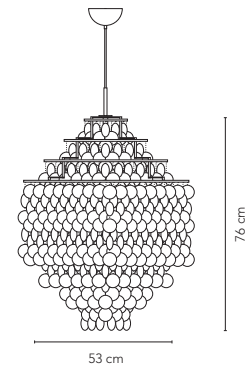

FUN 11DM

FUN 0DM