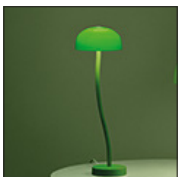

Lumo is a classical, cone-shaped fixture, cast from a single piece of aluminium.

The six-millimetre-thick shade ends elegantly with a nice full radius. The diffuser is imperceptibly mounted into the shade in a way that avoids glare.

City

City Globe

Compose

Compose

Convex

Convex

Convex

Curve