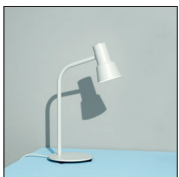

COLLECTION

INDOOR

Compose