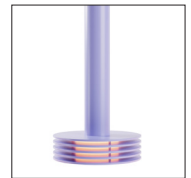

Lumo is a classical, cone-shaped fixture, cast from a single piece of aluminium.

The six-millimetre-thick shade ends elegantly with a nice full radius. The diffuser is imperceptibly mounted into the shade in a way that avoids glare.

Silo

Silo Trio

Silo

Slice

Sprinkle

Sprinkle

Thirty

Top