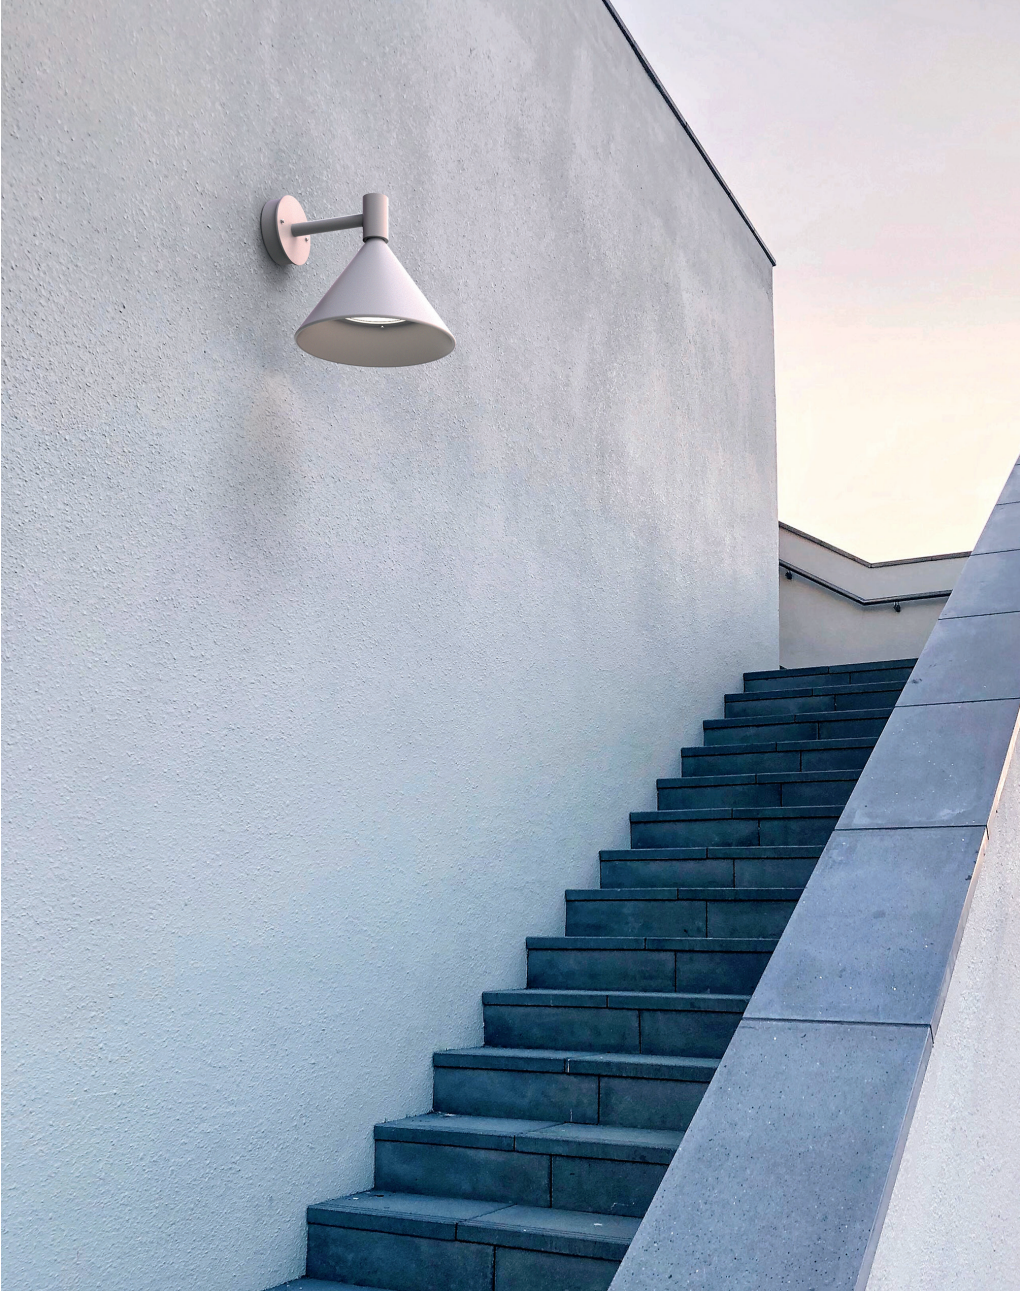

LUMO WIRE

This year's extension of the Lumo family is a catenary pendant and a wall fixture.

Both are IP65 rated for outdoor installations. This offer a larger range of options for indoor and outdoor installations.

Lumo is a classical, cone-shaped fixture, cast from a single piece of aluminium.

The six-millimetre-thick shade ends elegantly with a nice full radius. The diffuser is imperceptibly mounted into the shade in a way that avoids glare.

Design Thomas Bernstrand 2023

LUMO WALL

Lumo in custom colour. Can be made on request.

SPRINKLE BOLLARD

We are excited to announce the expansion of our popular Sprinkle lighting collection with the introduction of a floor lamp, a linear pendant and an outdoor bollard. All pieces feature the same striking geometric silhouette as the original pendant, offering unexpected and distinct design elements that add sophistication to any space. The Sprinkle family now offers a range of lighting options for any space, all at a price point that allows for incorporation into any larger design scheme. We can't wait to see how they are incorporated into the creative spaces of architects and designers everywhere.