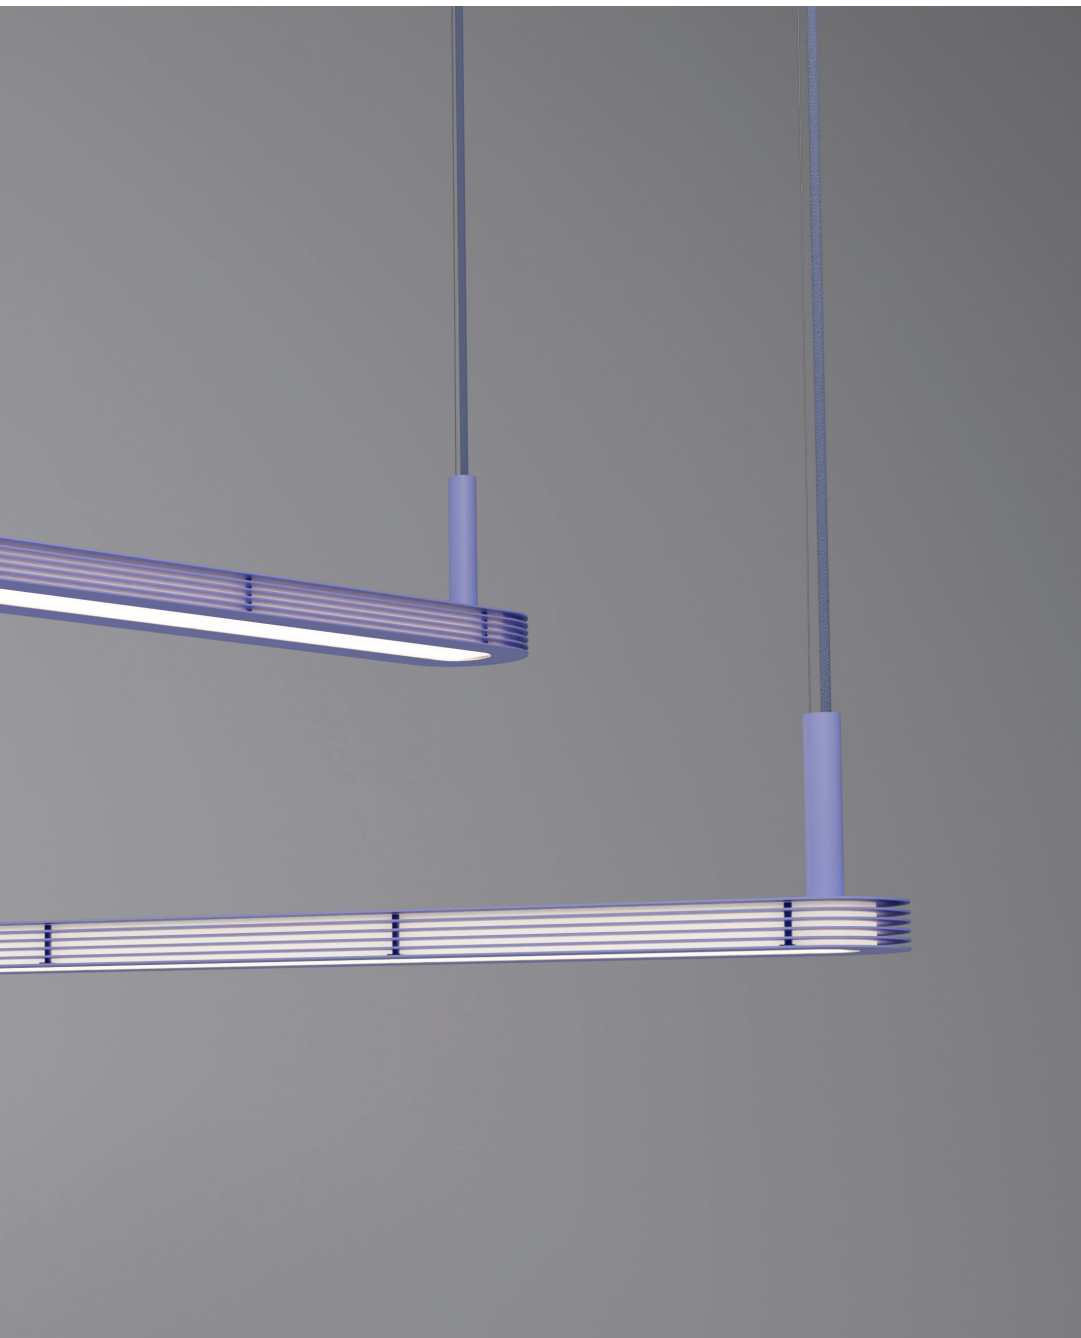

LUMO WIRE

This year's extension of the Lumo family is a catenary pendant and a wall fixture.

Both are IP65 rated for outdoor installations. This offer a larger range of options for indoor and outdoor installations.

Lumo is a classical, cone-shaped fixture, cast from a single piece of aluminium.

The six-millimetre-thick shade ends elegantly with a nice full radius. The diffuser is imperceptibly mounted into the shade in a way that avoids glare.

Design Note Design Studio 2023

SPRINKLE FLOOR

SPRINKLE LINEAR

COMPOSE TABLE

This year's newcomers to the Compose family are floor & table lamps, wall fixture and a larger version of the metal shade. These complete the Compose family and offer a large range of options. Compose is renowned for its multitude of expressions, thanks to its versatile options. The aim is to offer a fixture that is more like a tool, or an instrument, from which the most beautiful music can be composed.